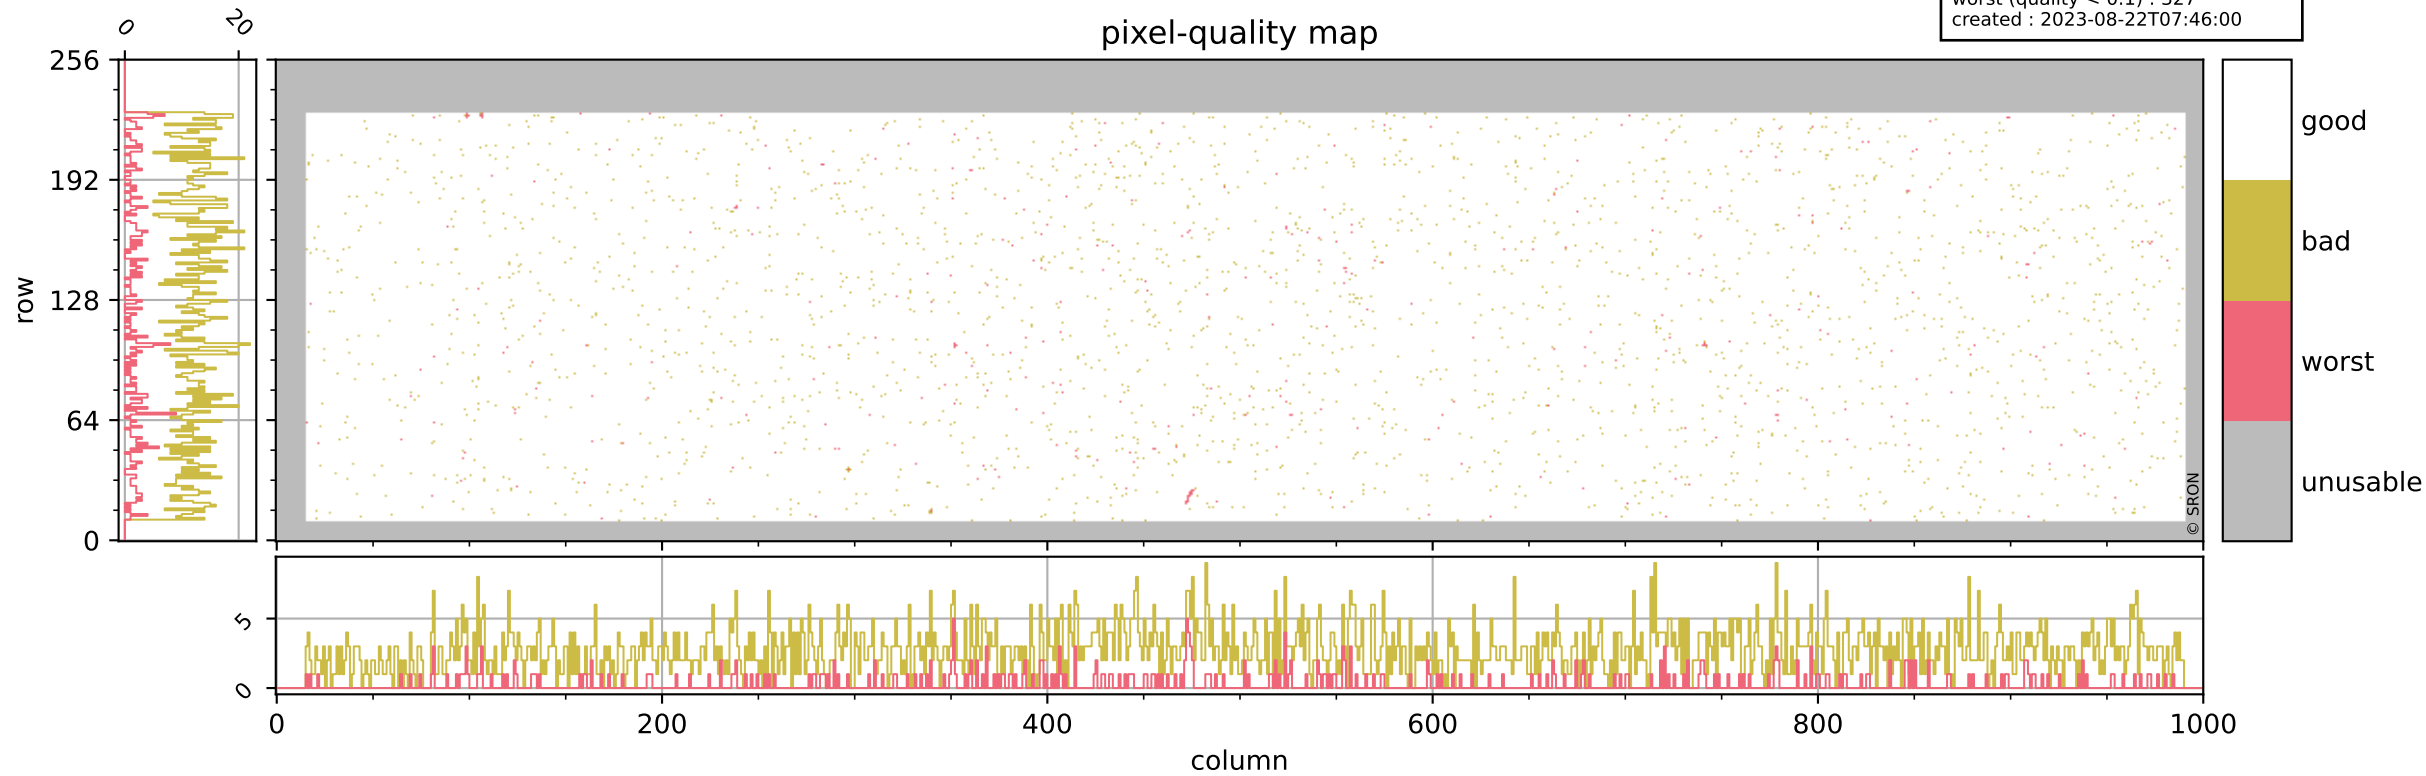

Tropomi SWIR pixel quality (official)

orbits : 19 in [4237, 4282]
coverage : 2018-08-08 / 2018-08-11
bad (quality < 0.8) : 2701
worst (quality < 0.1) : 327
created : 2023-08-22T07:46:00

pixel-quality map

Tropomi SWIR pixel quality (official)

orbits : 19 in [4237, 4282]
coverage : 2018-08-08 / 2018-08-11
bad (quality < 0.8) : 290
worst (quality < 0.1) : 111
created : 2023-08-22T07:46:00

Tropomi SWIR pixel quality (official)

orbits : 19 in [4237, 4282]
coverage : 2018-08-08 / 2018-08-11
bad (quality < 0.8) : 2458
worst (quality < 0.1) : 243
created : 2023-08-22T07:46:01

pixel-quality map (noise average)

Tropomi SWIR pixel quality (official)

orbits : 19 in [4237, 4282]
coverage : 2018-08-08 / 2018-08-11
created : 2023-08-22T07:46:01

Histograms of pixel-quality

Tropomi SWIR pixel quality (official) ground-tracks of Sentinel-5P

orbits : 19 in [4237, 4282]
coverage : 2018-08-08 / 2018-08-11
created : 2023-08-22T07:46:02