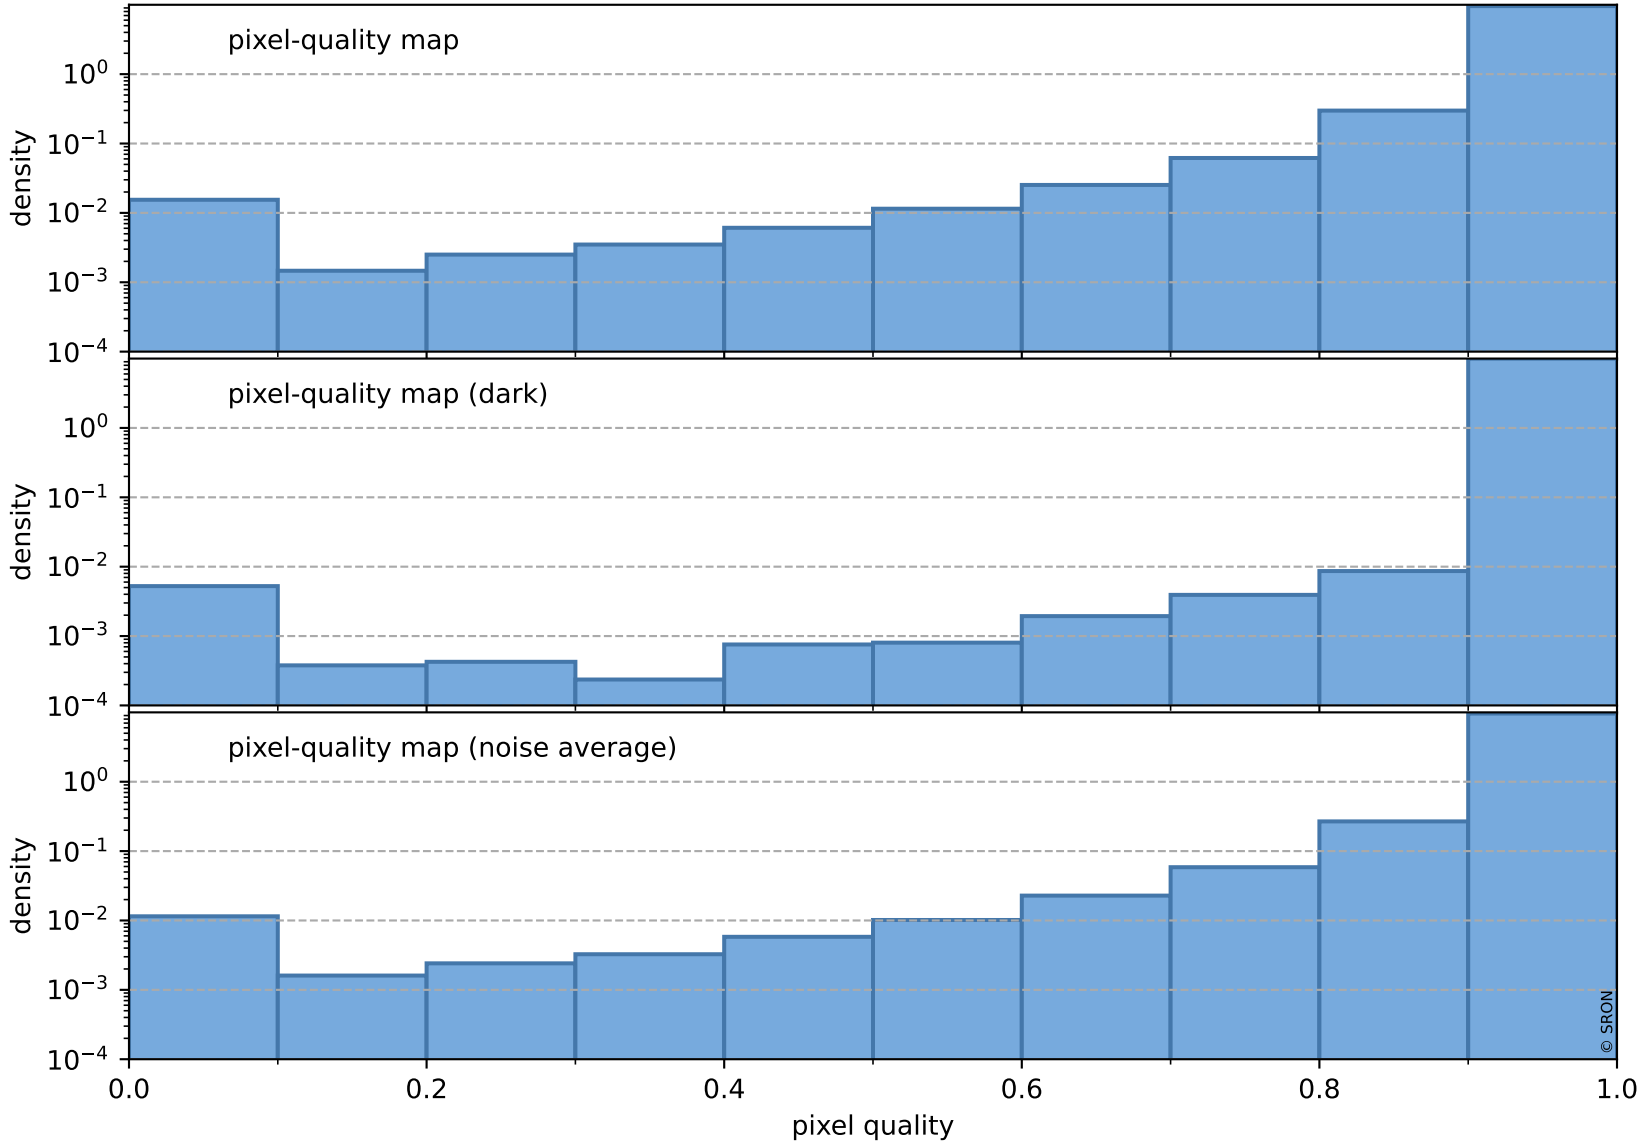

orbits : 19 in [4237, 4282]
coverage : 2018-08-08 / 2018-08-11
bad (quality < 0.8) : 2458
worst (quality < 0.1) : 243
created : 2023-08-22T07:46:01

pixel-quality map (noise average)

Tropomi SWIR pixel quality (official)

orbits : 19 in [4237, 4282]
coverage : 2018-08-08 / 2018-08-11
to good : 350
good to bad : 688
to worst : 115
created : 2023-08-22T07:46:01

total quality compared with SWIR pixel-quality CKD

Tropomi SWIR pixel quality (official)

orbits : 19 in [4237, 4282]
coverage : 2018-08-08 / 2018-08-11
created : 2023-08-22T07:46:01

Histograms of pixel-quality

Tropomi SWIR pixel quality (official) ground-tracks of Sentinel-5P

orbits : 19 in [4237, 4282]
coverage : 2018-08-08 / 2018-08-11
created : 2023-08-22T07:46:02

Tropomi SWIR pixel quality (official)

orbits : [2827, 4282]
coverage : 2018-04-30 / 2018-08-11
created : 2023-08-22T07:46:02

trend of pixel quality & temperatures