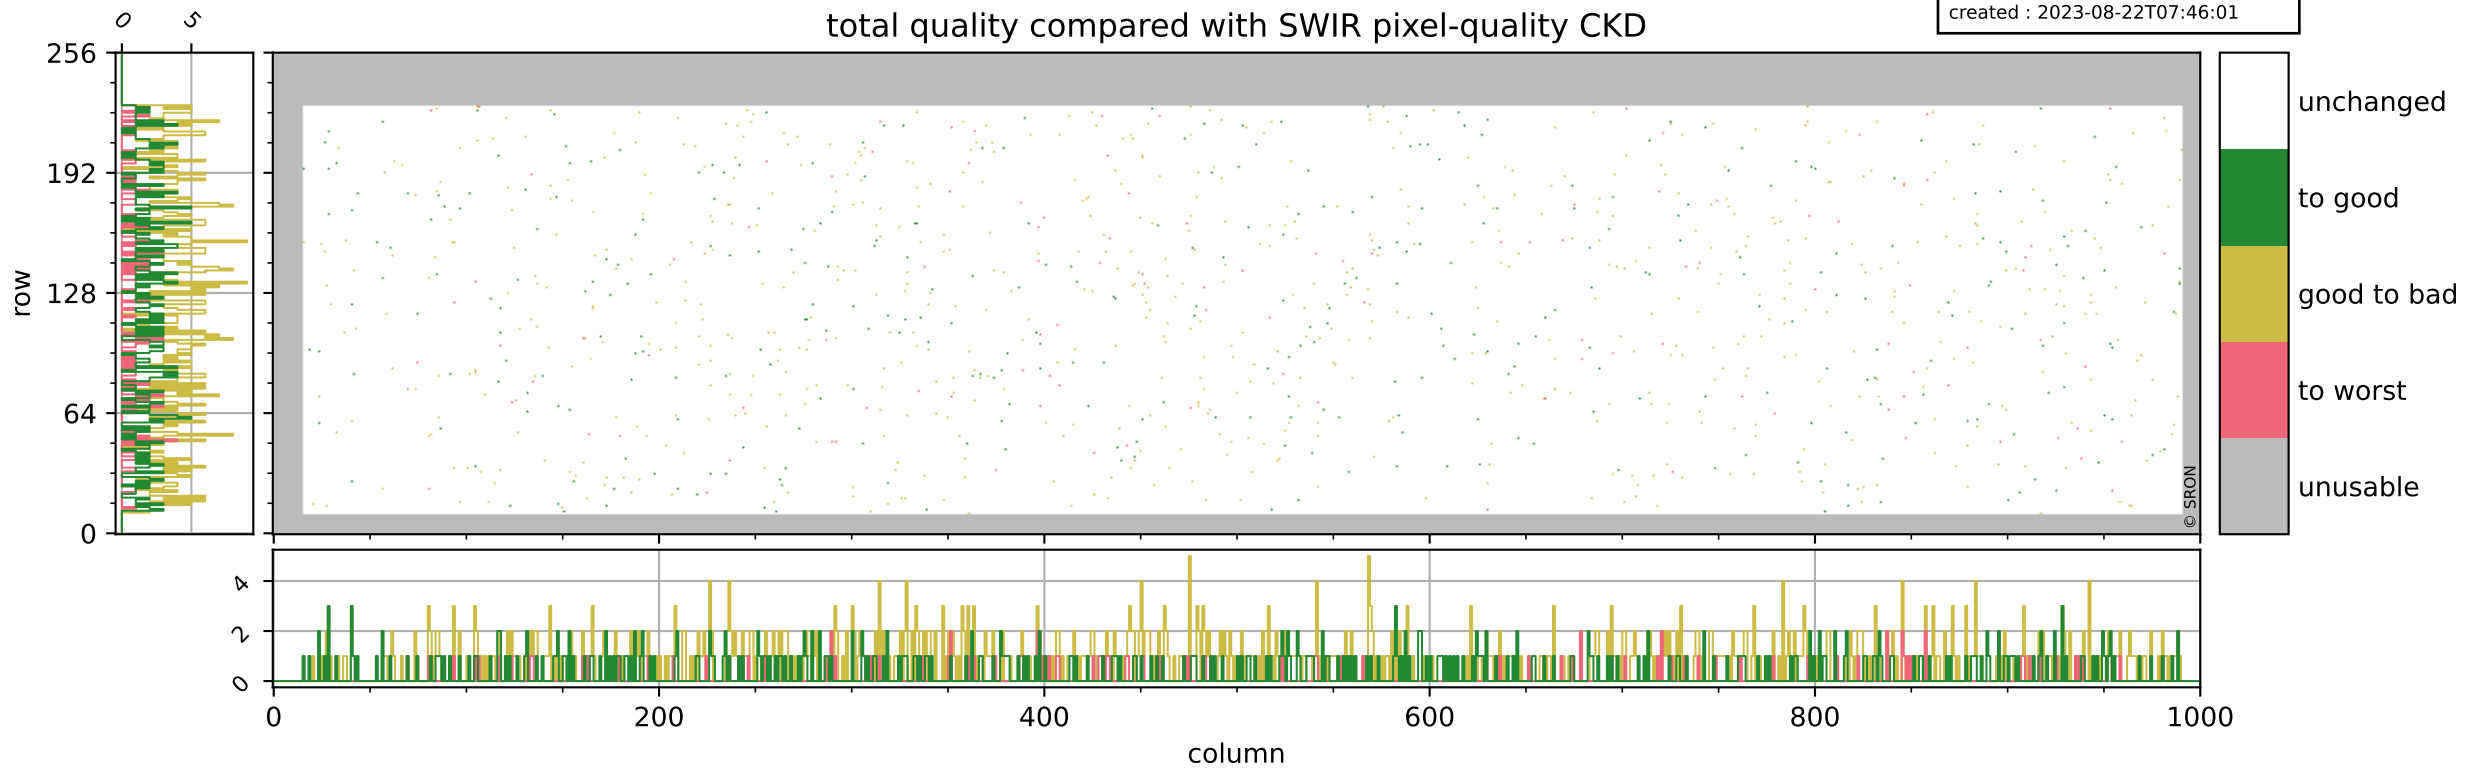

Tropomi SWIR pixel quality (official)

orbits : 19 in [4237, 4282]
coverage : 2018-08-08 / 2018-08-11
bad (quality < 0.8) : 290
worst (quality < 0.1) : 111
created : 2023-08-22T07:46:00

Tropomi SWIR pixel quality (official)

orbits : 19 in [4237, 4282]
coverage : 2018-08-08 / 2018-08-11
bad (quality < 0.8) : 2458
worst (quality < 0.1) : 243
created : 2023-08-22T07:46:01

pixel-quality map (noise average)

Tropomi SWIR pixel quality (official)

orbits : 19 in [4237, 4282]
coverage : 2018-08-08 / 2018-08-11
to good : 350
good to bad : 688
to worst : 115
created : 2023-08-22T07:46:01

total quality compared with SWIR pixel-quality CKD

Tropomi SWIR pixel quality (official)

orbits : 19 in [4237, 4282]
coverage : 2018-08-08 / 2018-08-11
created : 2023-08-22T07:46:01

Histograms of pixel-quality

Tropomi SWIR pixel quality (official) ground-tracks of Sentinel-5P

orbits : 19 in [4237, 4282]
coverage : 2018-08-08 / 2018-08-11
created : 2023-08-22T07:46:02