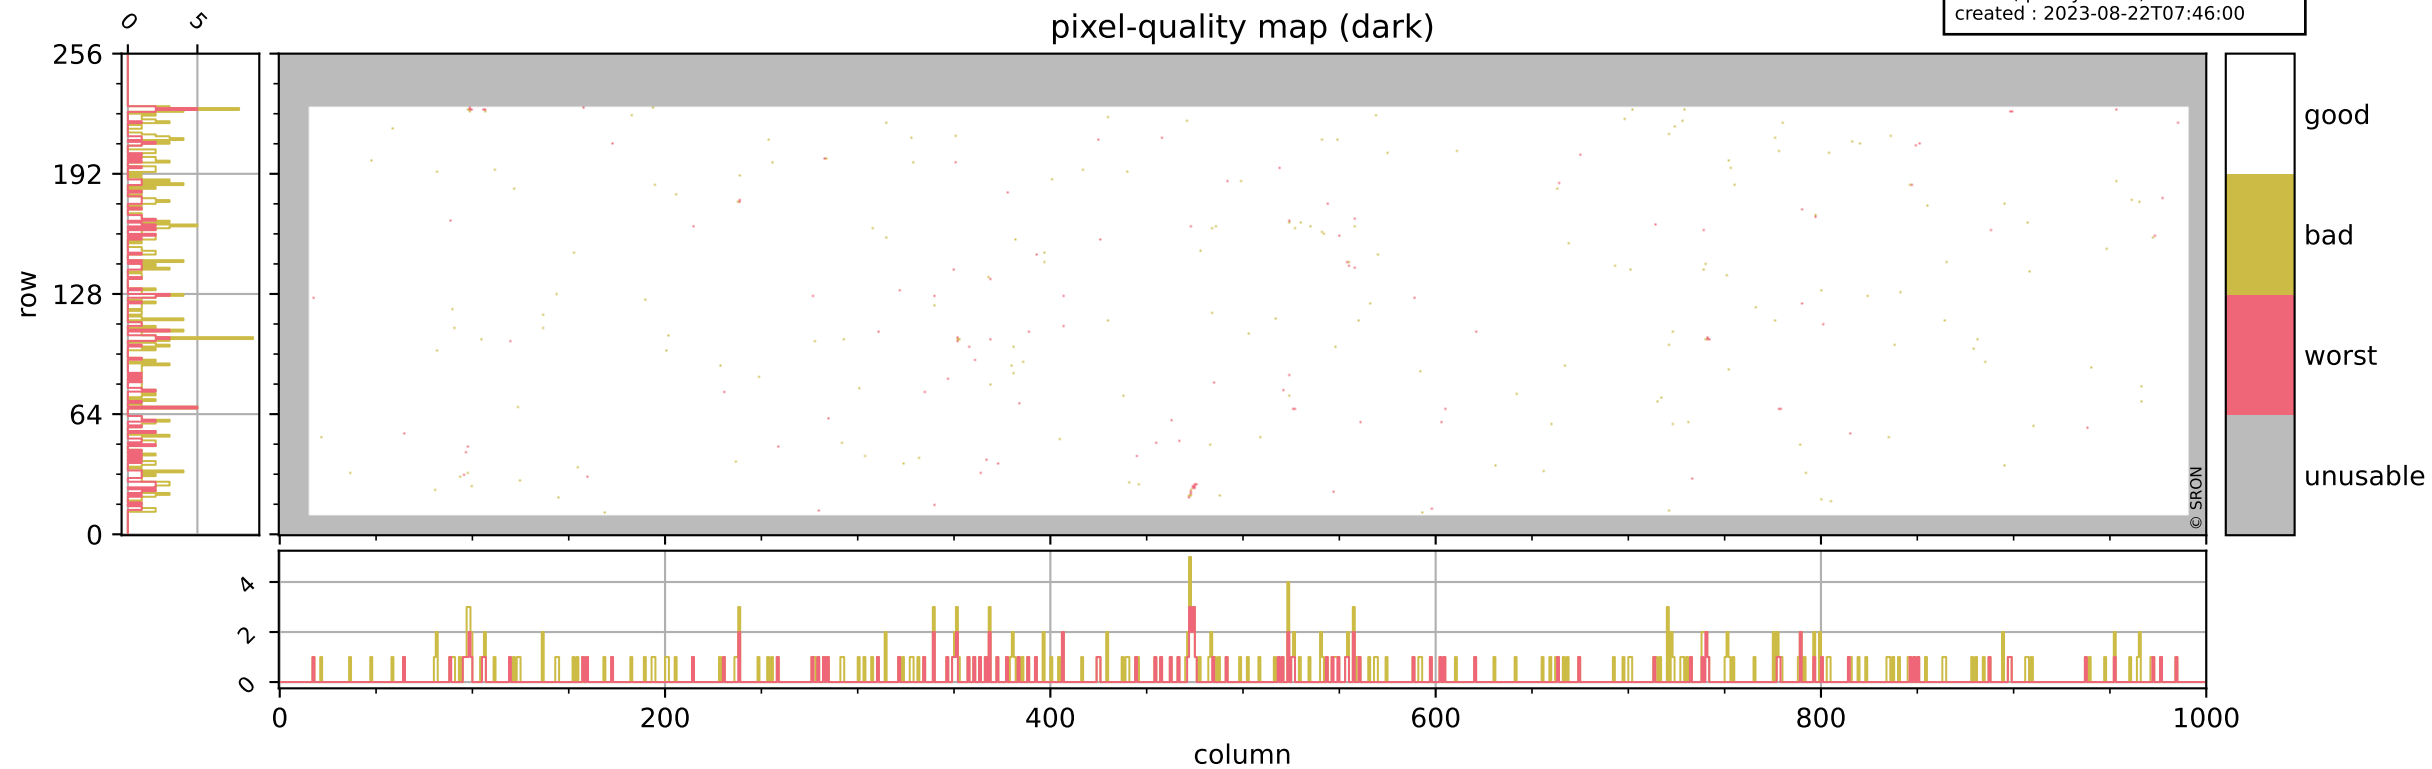

Tropomi SWIR pixel quality (official)

orbits : 19 in [4237, 4282]
coverage : 2018-08-08 / 2018-08-11
bad (quality < 0.8) : 2701
worst (quality < 0.1) : 327
created : 2023-08-22T07:46:00

pixel-quality map

Tropomi SWIR pixel quality (official)

orbits : 19 in [4237, 4282]
coverage : 2018-08-08 / 2018-08-11
bad (quality < 0.8) : 290
worst (quality < 0.1) : 111
created : 2023-08-22T07:46:00

Tropomi SWIR pixel quality (official)

orbits : 19 in [4237, 4282]
coverage : 2018-08-08 / 2018-08-11
bad (quality < 0.8) : 2458
worst (quality < 0.1) : 243
created : 2023-08-22T07:46:01

pixel-quality map (noise average)

Tropomi SWIR pixel quality (official)

orbits : 19 in [4237, 4282]
coverage : 2018-08-08 / 2018-08-11
created : 2023-08-22T07:46:01

Histograms of pixel-quality

Tropomi SWIR pixel quality (official) ground-tracks of Sentinel-5P

orbits : 19 in [4237, 4282]
coverage : 2018-08-08 / 2018-08-11
created : 2023-08-22T07:46:02