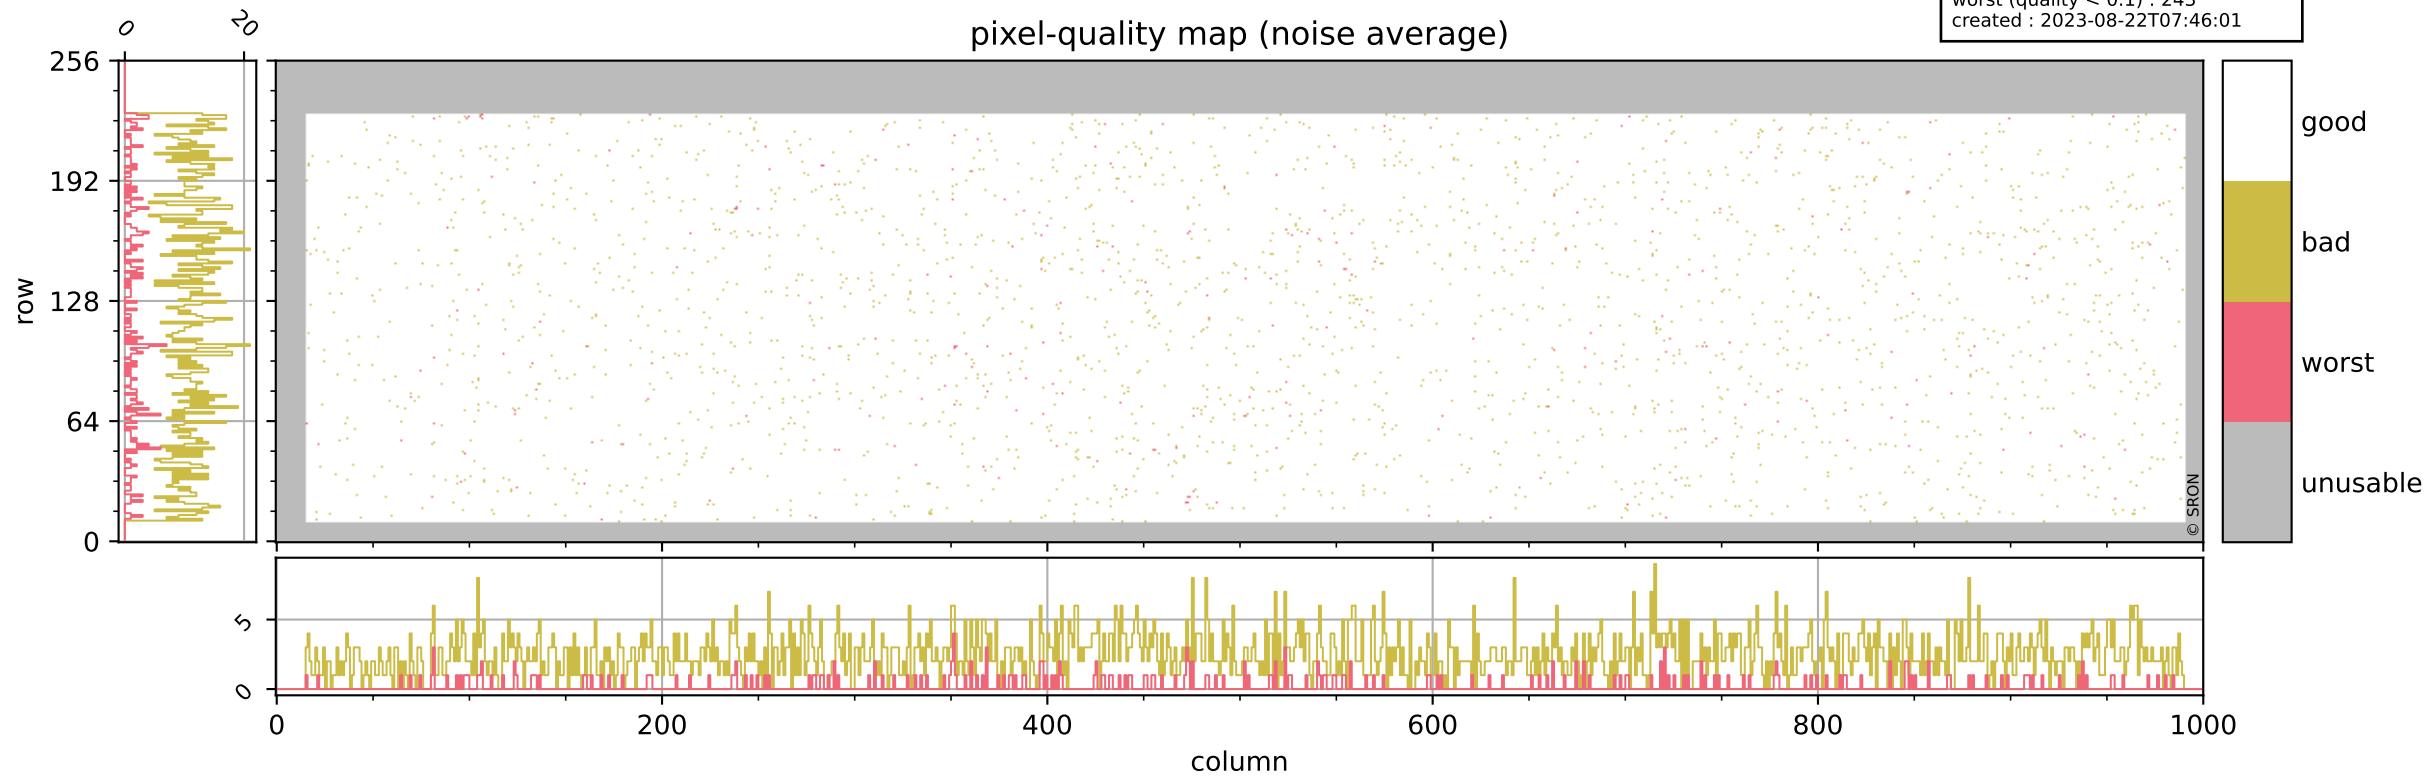

Tropomi SWIR pixel quality (official)

orbits : 19 in [4237, 4282]
coverage : 2018-08-08 / 2018-08-11
bad (quality < 0.8) : 290
worst (quality < 0.1) : 111
created : 2023-08-22T07:46:00

Tropomi SWIR pixel quality (official)

orbits : 19 in [4237, 4282]
coverage : 2018-08-08 / 2018-08-11
bad (quality < 0.8) : 2458
worst (quality < 0.1) : 243
created : 2023-08-22T07:46:01

pixel-quality map (noise average)

Tropomi SWIR pixel quality (official)

orbits : 19 in [4237, 4282]
coverage : 2018-08-08 / 2018-08-11
to good : 350
good to bad : 688
to worst : 115
created : 2023-08-22T07:46:01

total quality compared with SWIR pixel-quality CKD

Tropomi SWIR pixel quality (official)

orbits : 19 in [4237, 4282]
coverage : 2018-08-08 / 2018-08-11
created : 2023-08-22T07:46:01

Histograms of pixel-quality

Tropomi SWIR pixel quality (official) ground-tracks of Sentinel-5P

orbits : 19 in [4237, 4282]
coverage : 2018-08-08 / 2018-08-11
created : 2023-08-22T07:46:02