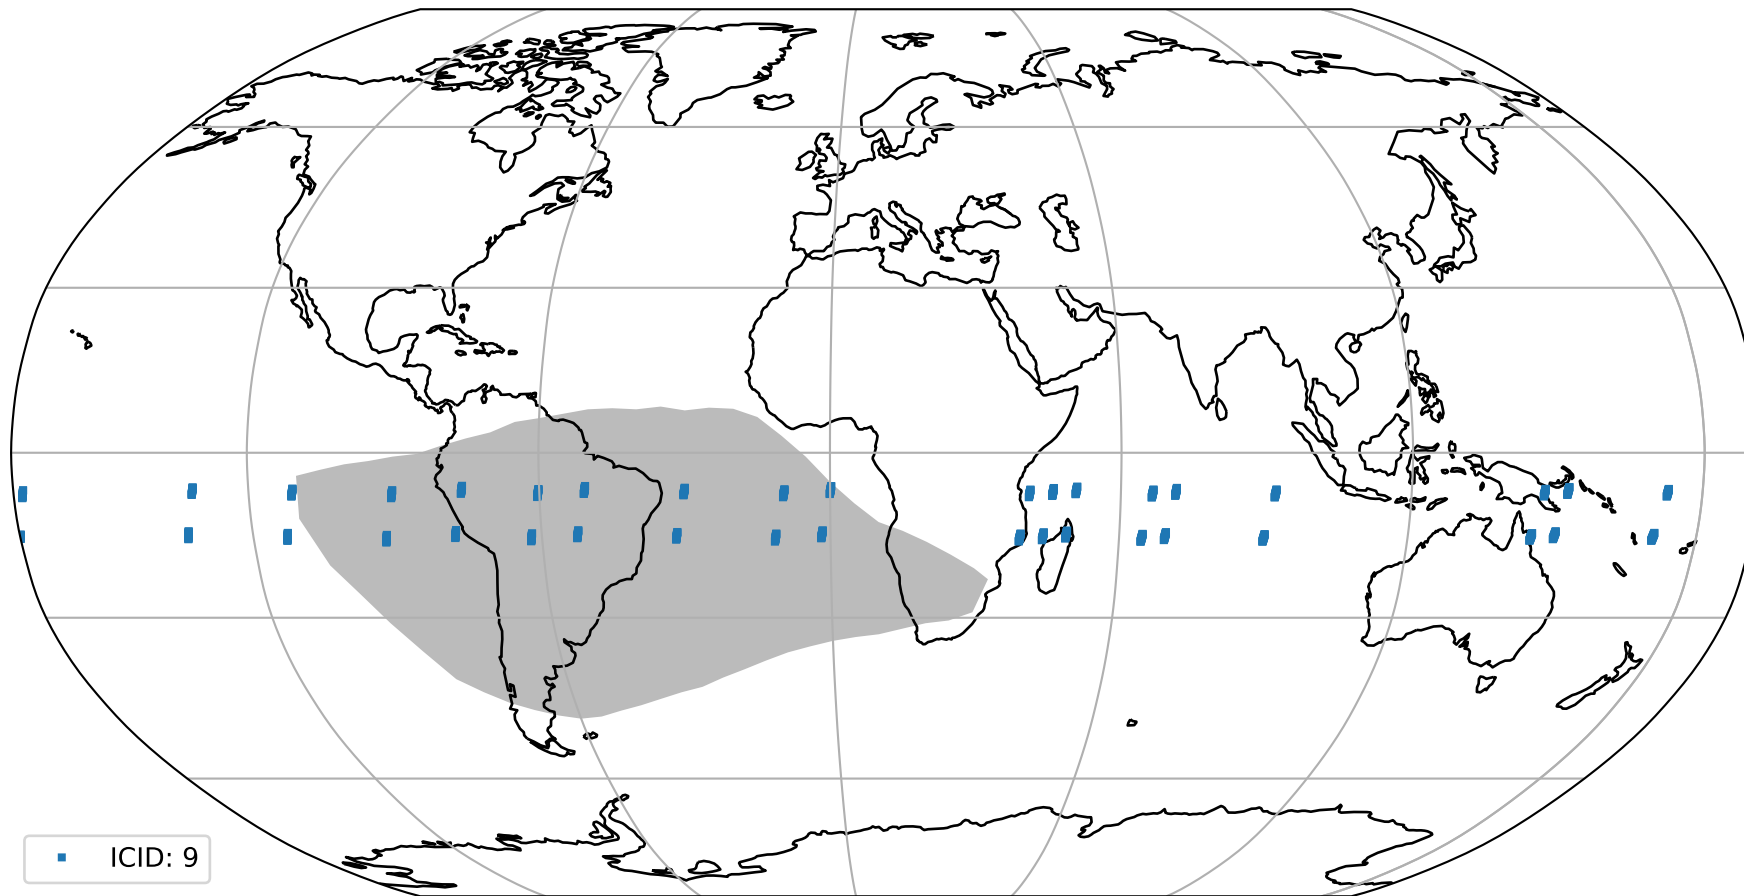

orbits : 19 in [4237, 4282]
coverage : 2018-08-08 / 2018-08-11
bad (quality < 0.8) : 2458
worst (quality < 0.1) : 243
created : 2023-08-22T07:46:01

pixel-quality map (noise average)

Tropomi SWIR pixel quality (official)

orbits : 19 in [4237, 4282]
coverage : 2018-08-08 / 2018-08-11
to good : 350
good to bad : 688
to worst : 115
created : 2023-08-22T07:46:01

total quality compared with SWIR pixel-quality CKD

Tropomi SWIR pixel quality (official)

orbits : 19 in [4237, 4282]
coverage : 2018-08-08 / 2018-08-11
created : 2023-08-22T07:46:01

Histograms of pixel-quality

Tropomi SWIR pixel quality (official) ground-tracks of Sentinel-5P

orbits : 19 in [4237, 4282]
coverage : 2018-08-08 / 2018-08-11
created : 2023-08-22T07:46:02

Tropomi SWIR pixel quality (official)

orbits : [2827, 4282]
coverage : 2018-04-30 / 2018-08-11
created : 2023-08-22T07:46:02

trend of pixel quality & temperatures