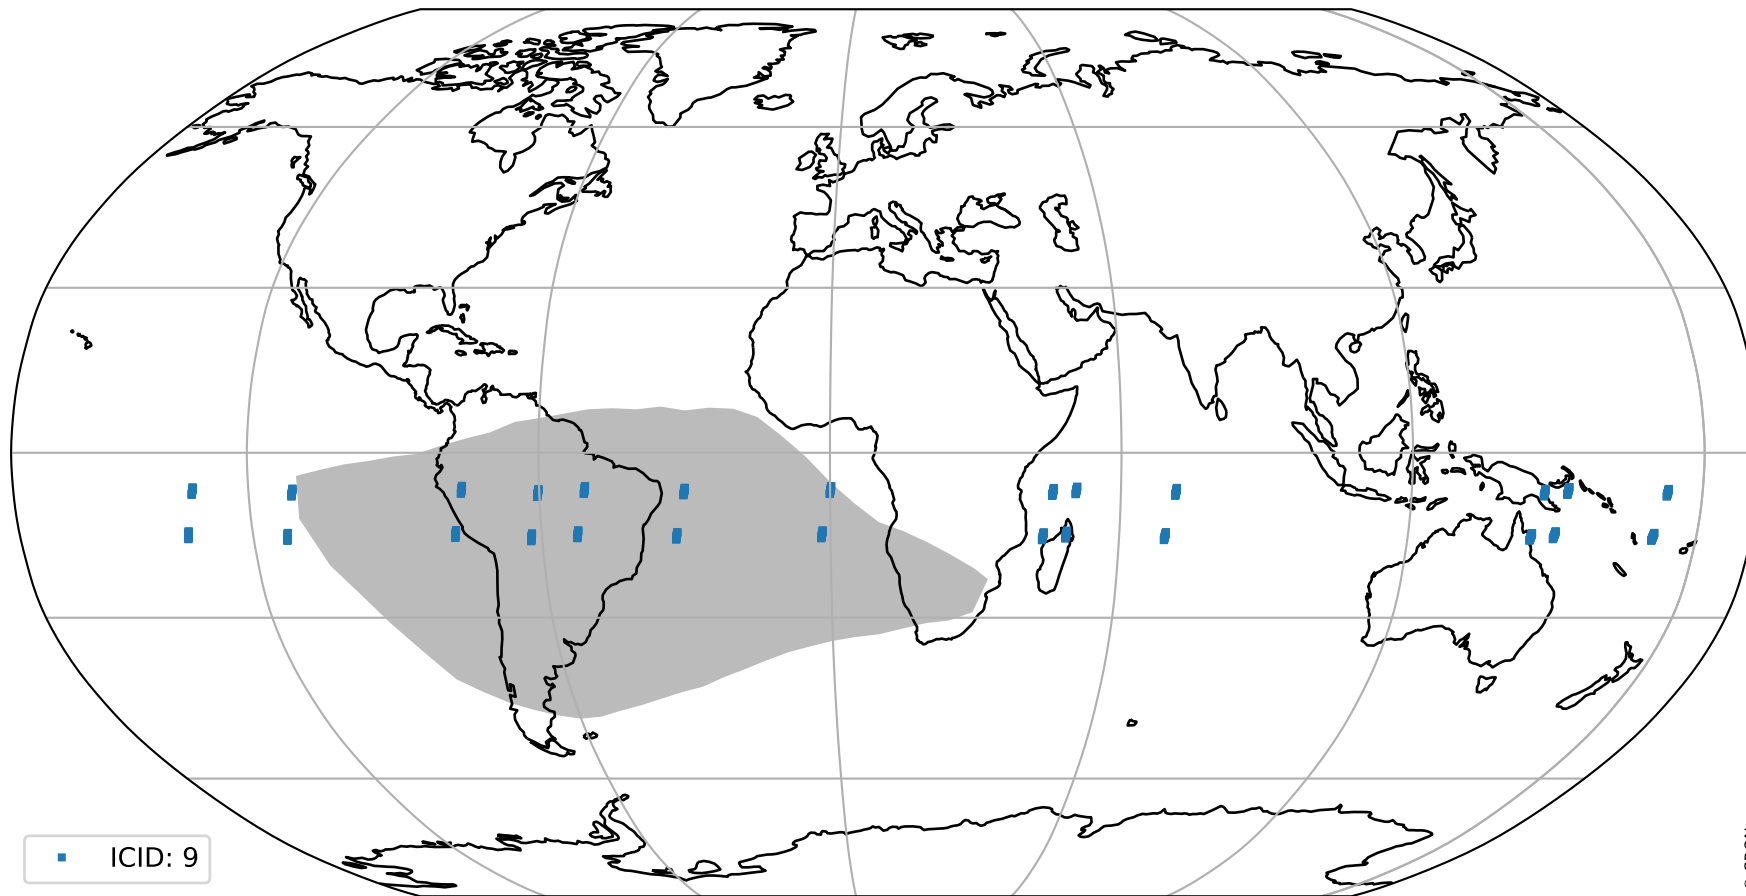

Tropomi SWIR pixel quality (official)

orbits : 13 in [4267, 4297]
coverage : 2018-08-09 / 2018-08-11
bad (quality < 0.8) : 2455
worst (quality < 0.1) : 238
created : 2023-08-22T07:46:03

Tropomi SWIR pixel quality (official)

orbits : 13 in [4267, 4297]
coverage : 2018-08-09 / 2018-08-11
to good : 353
good to bad : 695
to worst : 111
created : 2023-08-22T07:46:03

total quality compared with SWIR pixel-quality CKD

Tropomi SWIR pixel quality (official)

orbits : 13 in [4267, 4297]
coverage : 2018-08-09 / 2018-08-11
created : 2023-08-22T07:46:03

Histograms of pixel-quality

Tropomi SWIR pixel quality (official) ground-tracks of Sentinel-5P

orbits : 13 in [4267, 4297]
coverage : 2018-08-09 / 2018-08-11
created : 2023-08-22T07:46:04

Tropomi SWIR pixel quality (official)

orbits : [2827, 4297]
coverage : 2018-04-30 / 2018-08-11
created : 2023-08-22T07:46:04

trend of pixel quality & temperatures