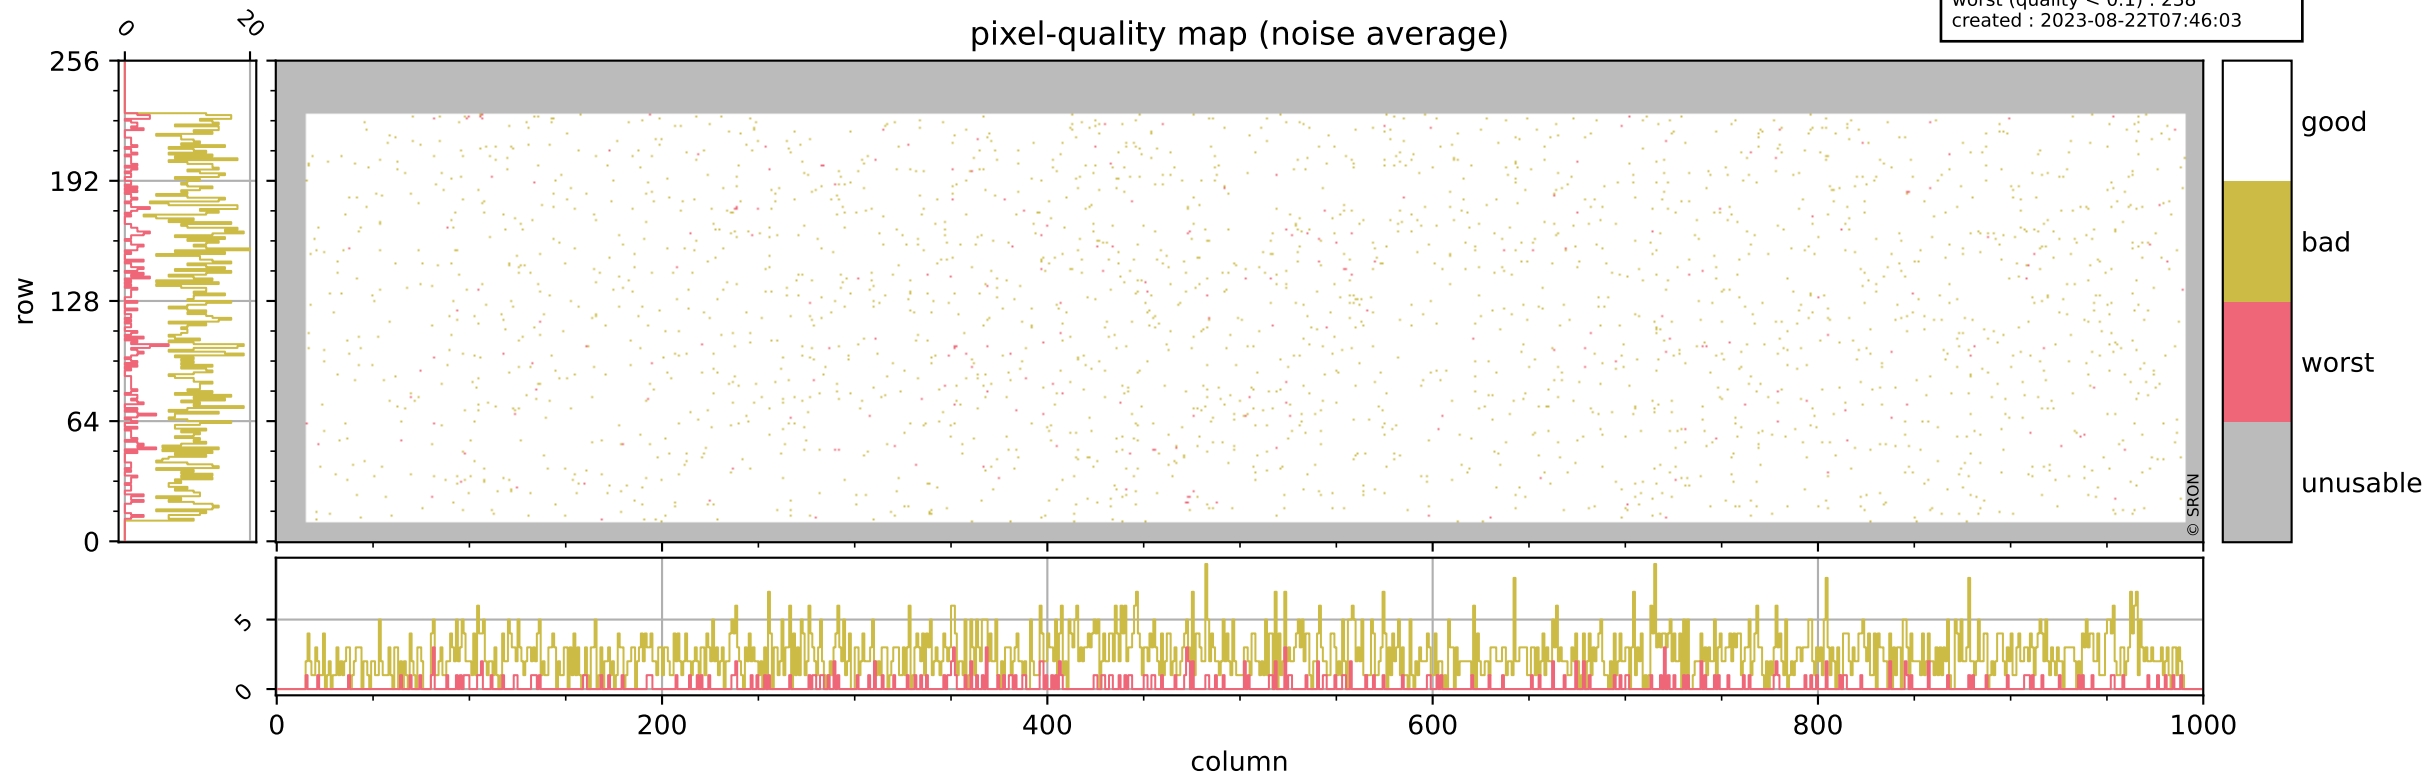

Tropomi SWIR pixel quality (official)

orbits : 13 in [4267, 4297]
coverage : 2018-08-09 / 2018-08-11
bad (quality < 0.8) : 289
worst (quality < 0.1) : 112
created : 2023-08-22T07:46:03

pixel-quality map (dark)

Tropomi SWIR pixel quality (official)

orbits : 13 in [4267, 4297]
coverage : 2018-08-09 / 2018-08-11
bad (quality < 0.8) : 2455
worst (quality < 0.1) : 238
created : 2023-08-22T07:46:03

Tropomi SWIR pixel quality (official)

orbits : 13 in [4267, 4297]
coverage : 2018-08-09 / 2018-08-11
to good : 353
good to bad : 695
to worst : 111
created : 2023-08-22T07:46:03

total quality compared with SWIR pixel-quality CKD

Tropomi SWIR pixel quality (official)

orbits : 13 in [4267, 4297]
coverage : 2018-08-09 / 2018-08-11
created : 2023-08-22T07:46:03

Histograms of pixel-quality

Tropomi SWIR pixel quality (official) ground-tracks of Sentinel-5P

orbits : 13 in [4267, 4297]
coverage : 2018-08-09 / 2018-08-11
created : 2023-08-22T07:46:04