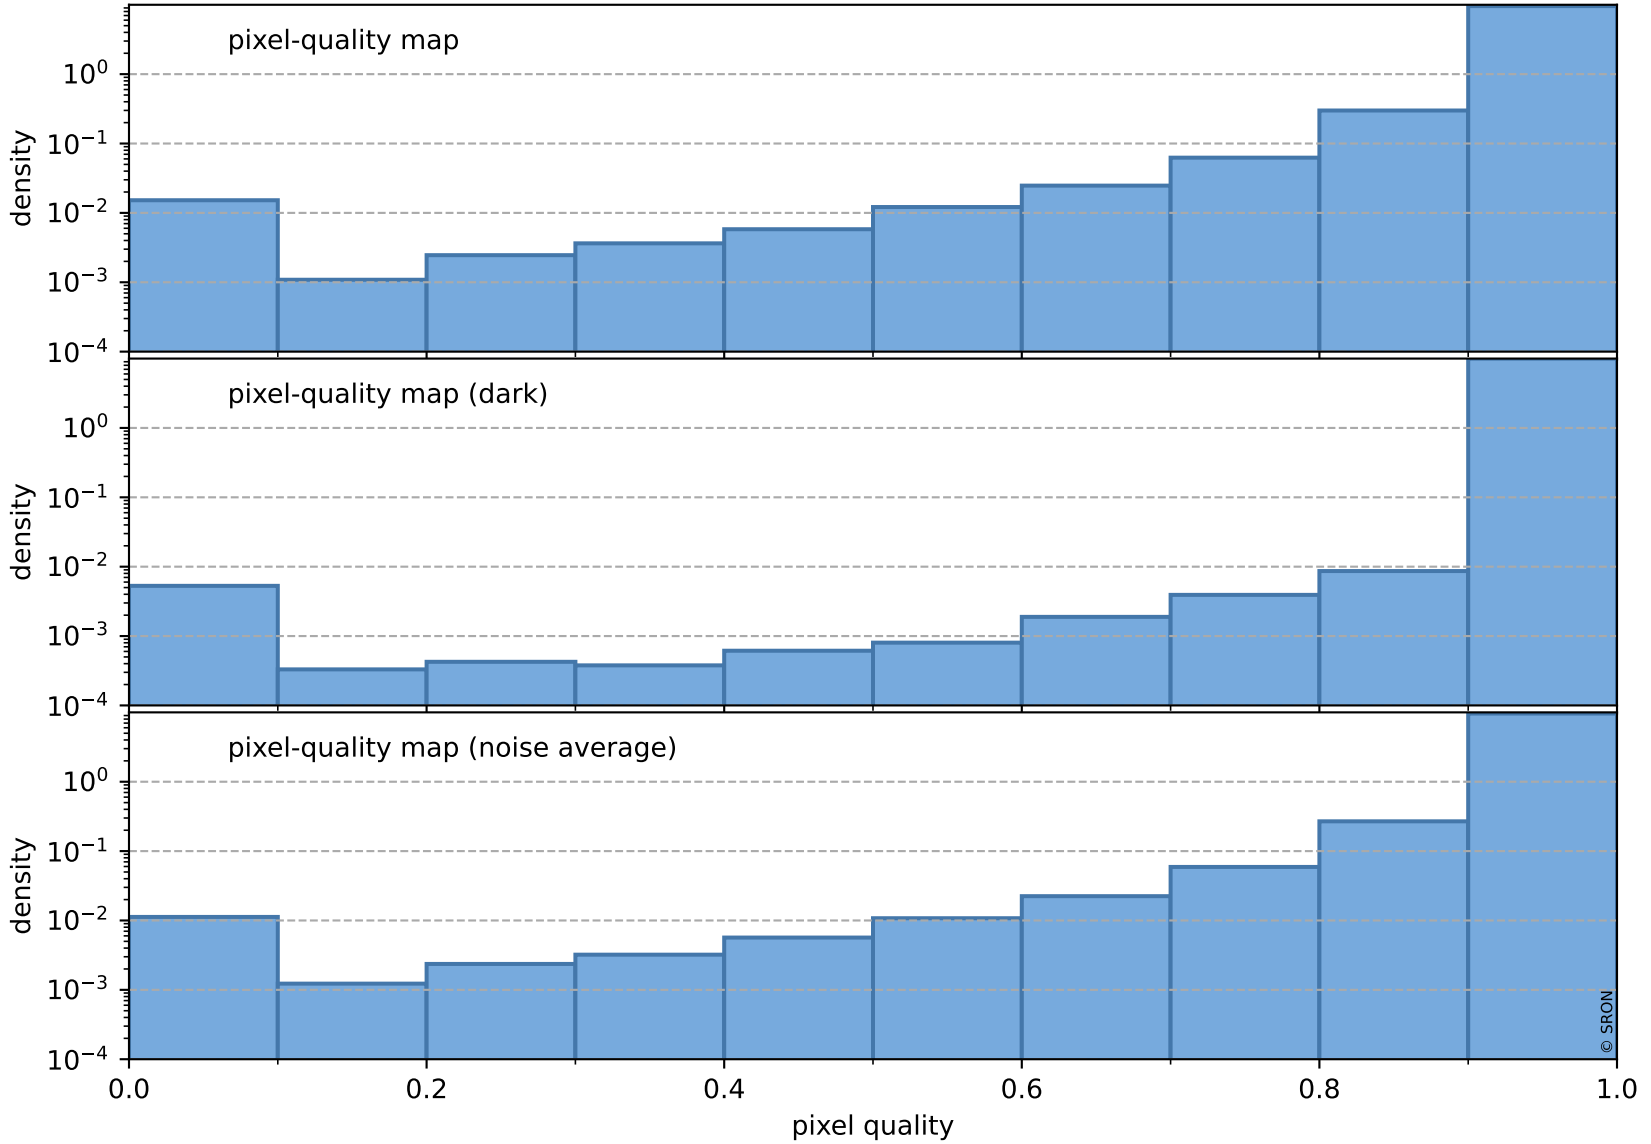

orbits : 13 in [4267, 4297]
coverage : 2018-08-09 / 2018-08-11
to good : 353
good to bad : 695
to worst : 111
created : 2023-08-22T07:46:03

total quality compared with SWIR pixel-quality CKD

Tropomi SWIR pixel quality (official)

orbits : 13 in [4267, 4297]
coverage : 2018-08-09 / 2018-08-11
created : 2023-08-22T07:46:03

Histograms of pixel-quality

Tropomi SWIR pixel quality (official) ground-tracks of Sentinel-5P

orbits : 13 in [4267, 4297]
coverage : 2018-08-09 / 2018-08-11
created : 2023-08-22T07:46:04

Tropomi SWIR pixel quality (official)

orbits : [2827, 4297]
coverage : 2018-04-30 / 2018-08-11
created : 2023-08-22T07:46:04

trend of pixel quality & temperatures