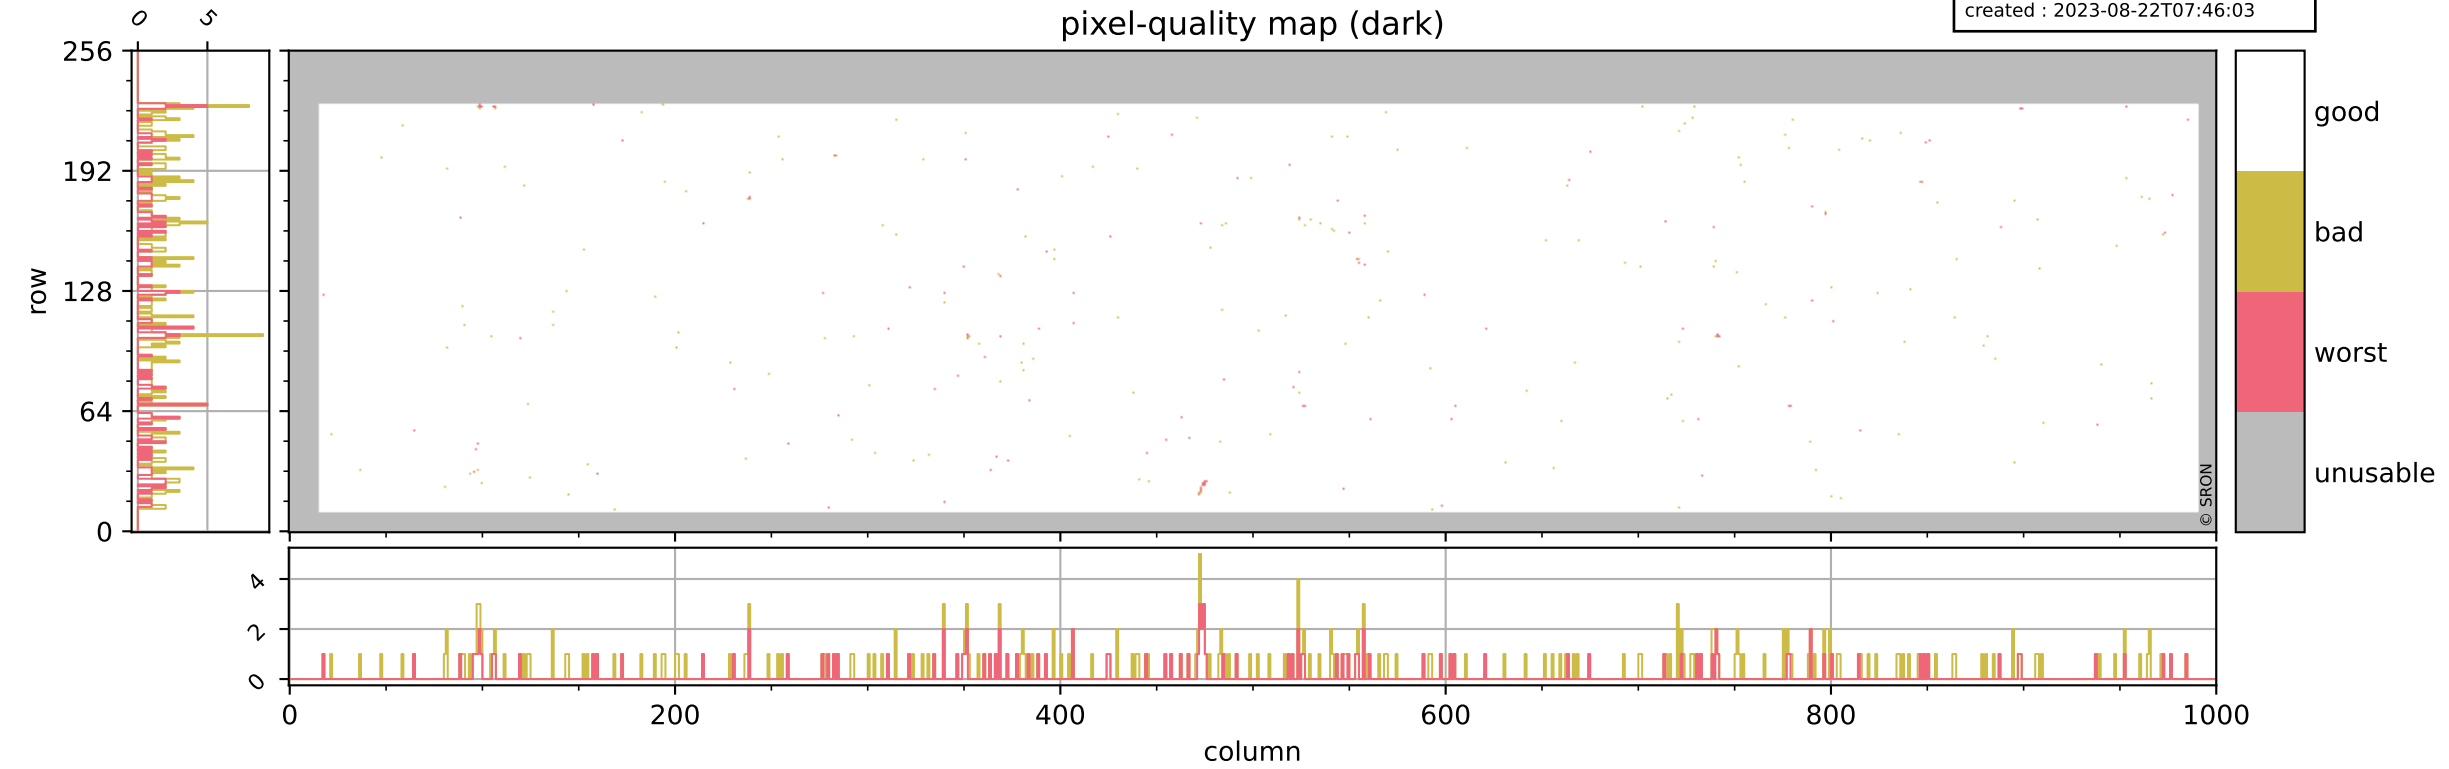

Tropomi SWIR pixel quality (official)

orbits : 13 in [4267, 4297]
coverage : 2018-08-09 / 2018-08-11
bad (quality < 0.8) : 2700
worst (quality < 0.1) : 322
created : 2023-08-22T07:46:02

pixel-quality map

Tropomi SWIR pixel quality (official)

orbits : 13 in [4267, 4297]
coverage : 2018-08-09 / 2018-08-11
bad (quality < 0.8) : 289
worst (quality < 0.1) : 112
created : 2023-08-22T07:46:03

pixel-quality map (dark)

Tropomi SWIR pixel quality (official)

orbits : 13 in [4267, 4297]
coverage : 2018-08-09 / 2018-08-11
bad (quality < 0.8) : 2455
worst (quality < 0.1) : 238
created : 2023-08-22T07:46:03

Tropomi SWIR pixel quality (official)

orbits : 13 in [4267, 4297]
coverage : 2018-08-09 / 2018-08-11
created : 2023-08-22T07:46:03

Histograms of pixel-quality

Tropomi SWIR pixel quality (official) ground-tracks of Sentinel-5P

orbits : 13 in [4267, 4297]
coverage : 2018-08-09 / 2018-08-11
created : 2023-08-22T07:46:04