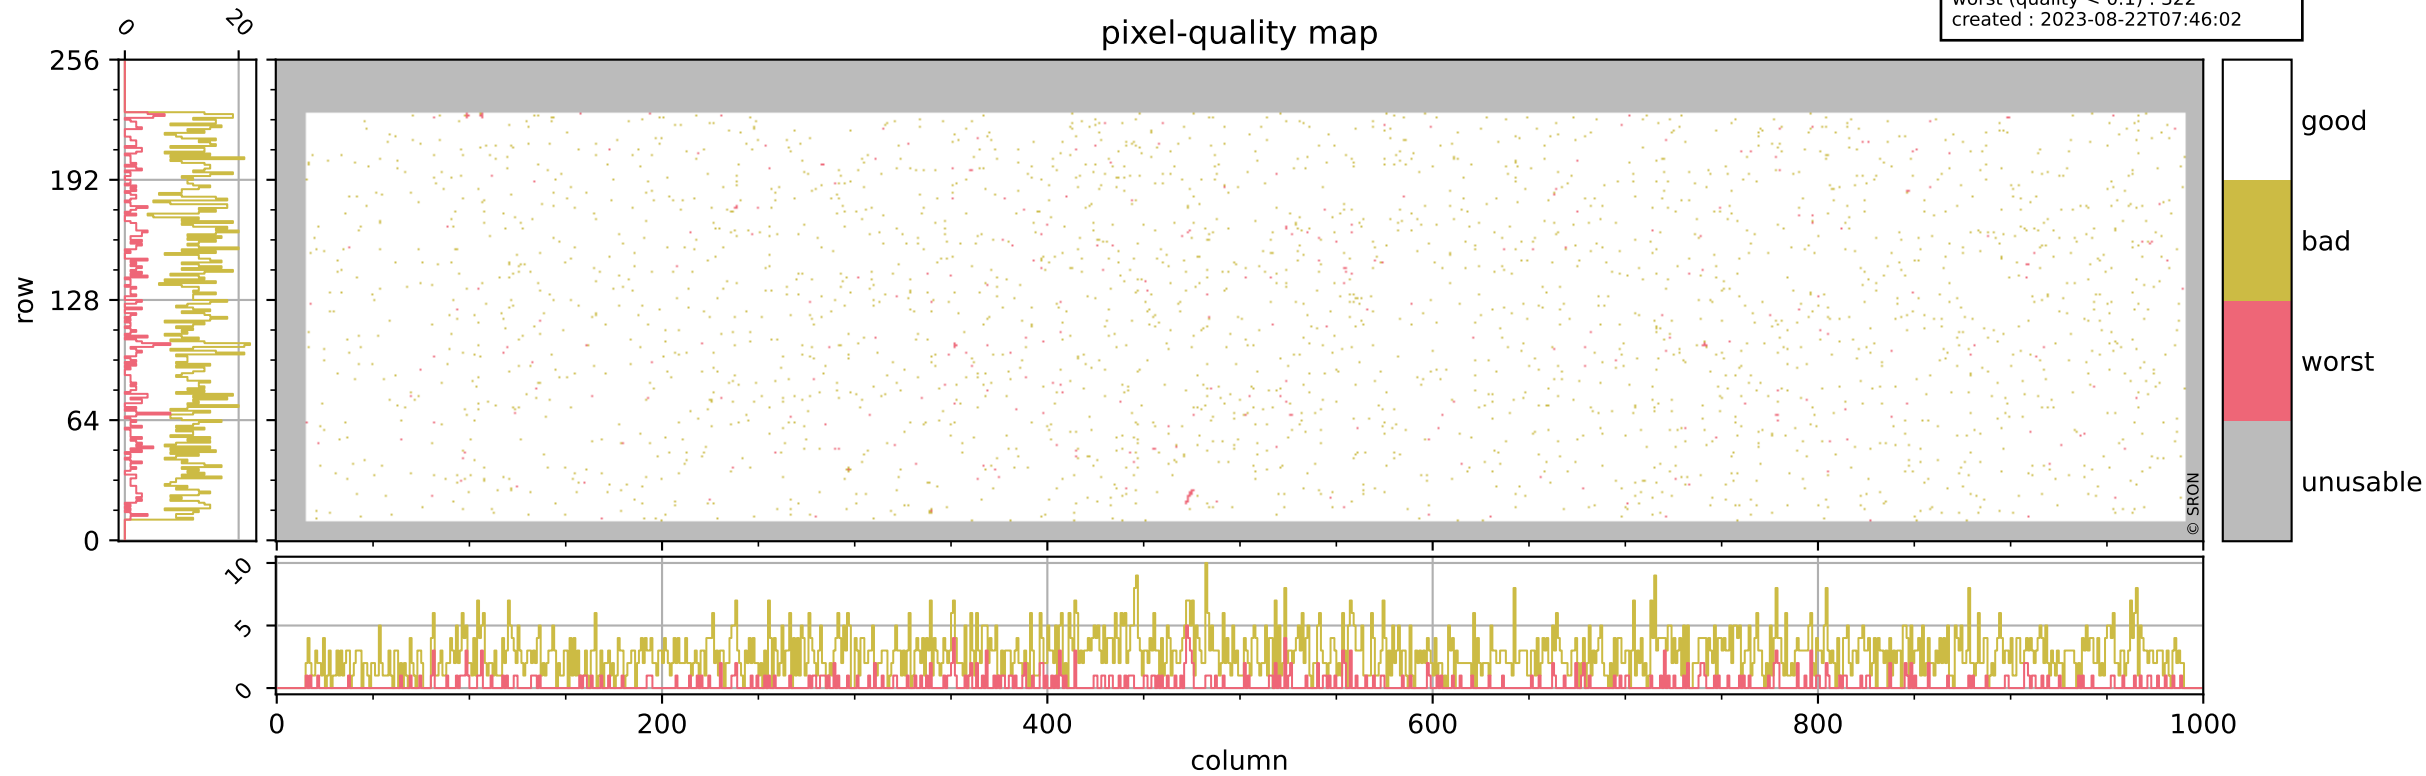

Tropomi SWIR pixel quality (official)

orbits : 13 in [4267, 4297]
coverage : 2018-08-09 / 2018-08-11
bad (quality < 0.8) : 2700
worst (quality < 0.1) : 322
created : 2023-08-22T07:46:02

pixel-quality map

Tropomi SWIR pixel quality (official)

orbits : 13 in [4267, 4297]
coverage : 2018-08-09 / 2018-08-11
bad (quality < 0.8) : 289
worst (quality < 0.1) : 112
created : 2023-08-22T07:46:03

pixel-quality map (dark)

Tropomi SWIR pixel quality (official)

orbits : 13 in [4267, 4297]
coverage : 2018-08-09 / 2018-08-11
bad (quality < 0.8) : 2455
worst (quality < 0.1) : 238
created : 2023-08-22T07:46:03

Tropomi SWIR pixel quality (official)

orbits : 13 in [4267, 4297]
coverage : 2018-08-09 / 2018-08-11
created : 2023-08-22T07:46:03

Histograms of pixel-quality

Tropomi SWIR pixel quality (official) ground-tracks of Sentinel-5P

orbits : 13 in [4267, 4297]
coverage : 2018-08-09 / 2018-08-11
created : 2023-08-22T07:46:04