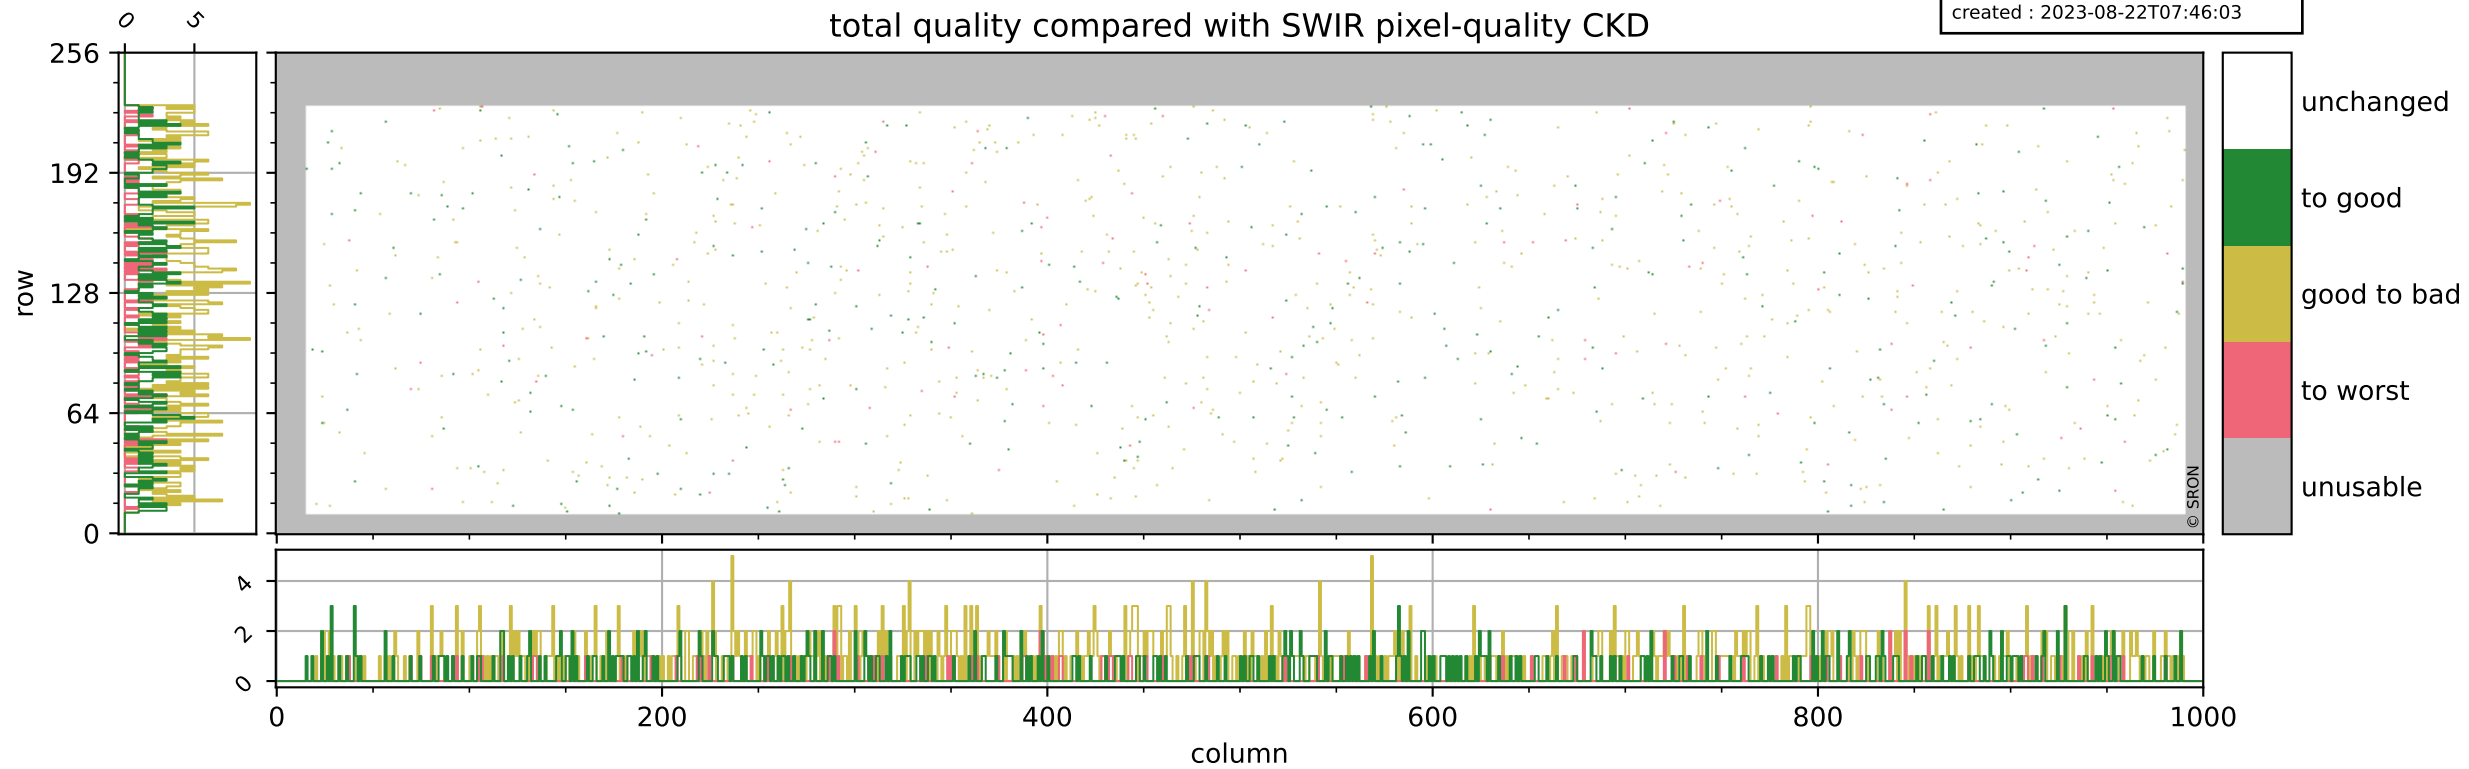

Tropomi SWIR pixel quality (official)

orbits : 13 in [4267, 4297]
coverage : 2018-08-09 / 2018-08-11
bad (quality < 0.8) : 289
worst (quality < 0.1) : 112
created : 2023-08-22T07:46:03

pixel-quality map (dark)

Tropomi SWIR pixel quality (official)

orbits : 13 in [4267, 4297]
coverage : 2018-08-09 / 2018-08-11
bad (quality < 0.8) : 2455
worst (quality < 0.1) : 238
created : 2023-08-22T07:46:03

Tropomi SWIR pixel quality (official)

orbits : 13 in [4267, 4297]
coverage : 2018-08-09 / 2018-08-11
to good : 353
good to bad : 695
to worst : 111
created : 2023-08-22T07:46:03

total quality compared with SWIR pixel-quality CKD

Tropomi SWIR pixel quality (official)

orbits : 13 in [4267, 4297]
coverage : 2018-08-09 / 2018-08-11
created : 2023-08-22T07:46:03

Histograms of pixel-quality

Tropomi SWIR pixel quality (official) ground-tracks of Sentinel-5P

orbits : 13 in [4267, 4297]
coverage : 2018-08-09 / 2018-08-11
created : 2023-08-22T07:46:04