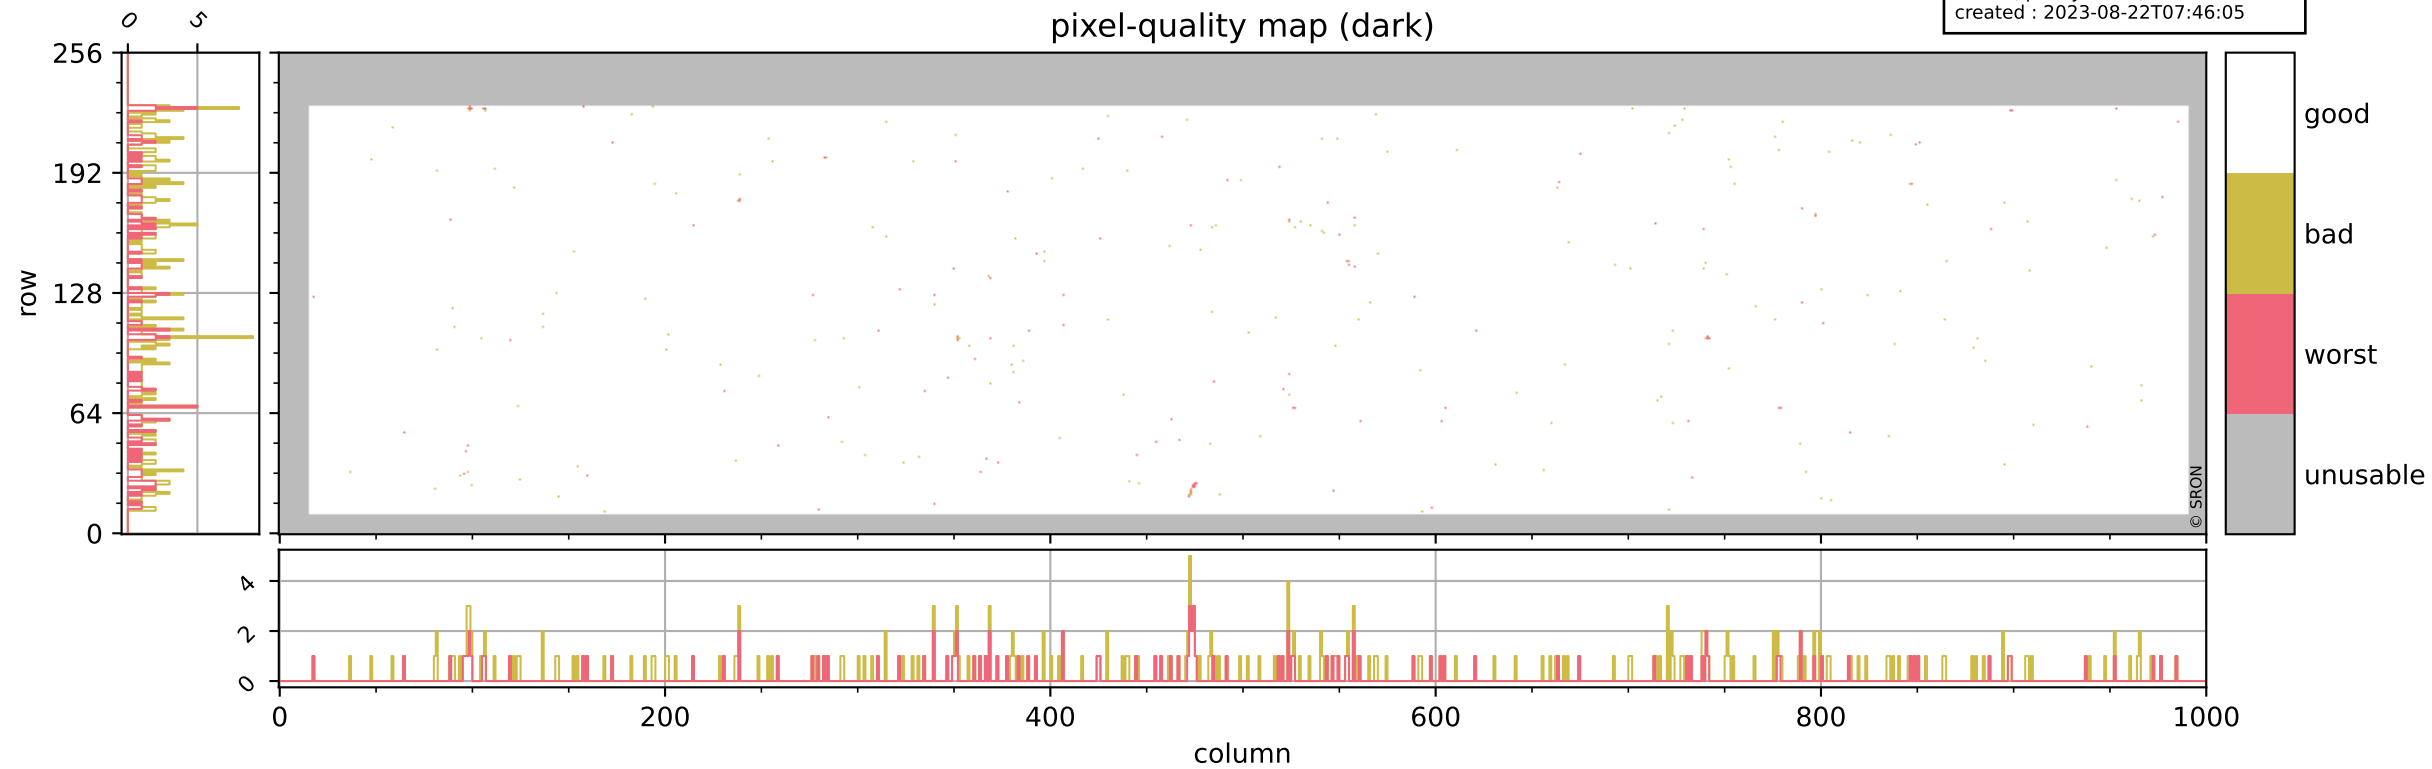

Tropomi SWIR pixel quality (official)

orbits : 12 in [4267, 4312]
coverage : 2018-08-10 / 2018-08-13
bad (quality < 0.8) : 2669
worst (quality < 0.1) : 308
created : 2023-08-22T07:46:05

pixel-quality map

Tropomi SWIR pixel quality (official)

orbits : 12 in [4267, 4312]
coverage : 2018-08-10 / 2018-08-13
bad (quality < 0.8) : 288
worst (quality < 0.1) : 111
created : 2023-08-22T07:46:05

Tropomi SWIR pixel quality (official)

orbits : 12 in [4267, 4312]
coverage : 2018-08-10 / 2018-08-13
bad (quality < 0.8) : 2415
worst (quality < 0.1) : 222
created : 2023-08-22T07:46:05

pixel-quality map (noise average)

Tropomi SWIR pixel quality (official)

orbits : 12 in [4267, 4312]
coverage : 2018-08-10 / 2018-08-13
to good : 349
good to bad : 669
to worst : 98
created : 2023-08-22T07:46:05

total quality compared with SWIR pixel-quality CKD

Tropomi SWIR pixel quality (official)