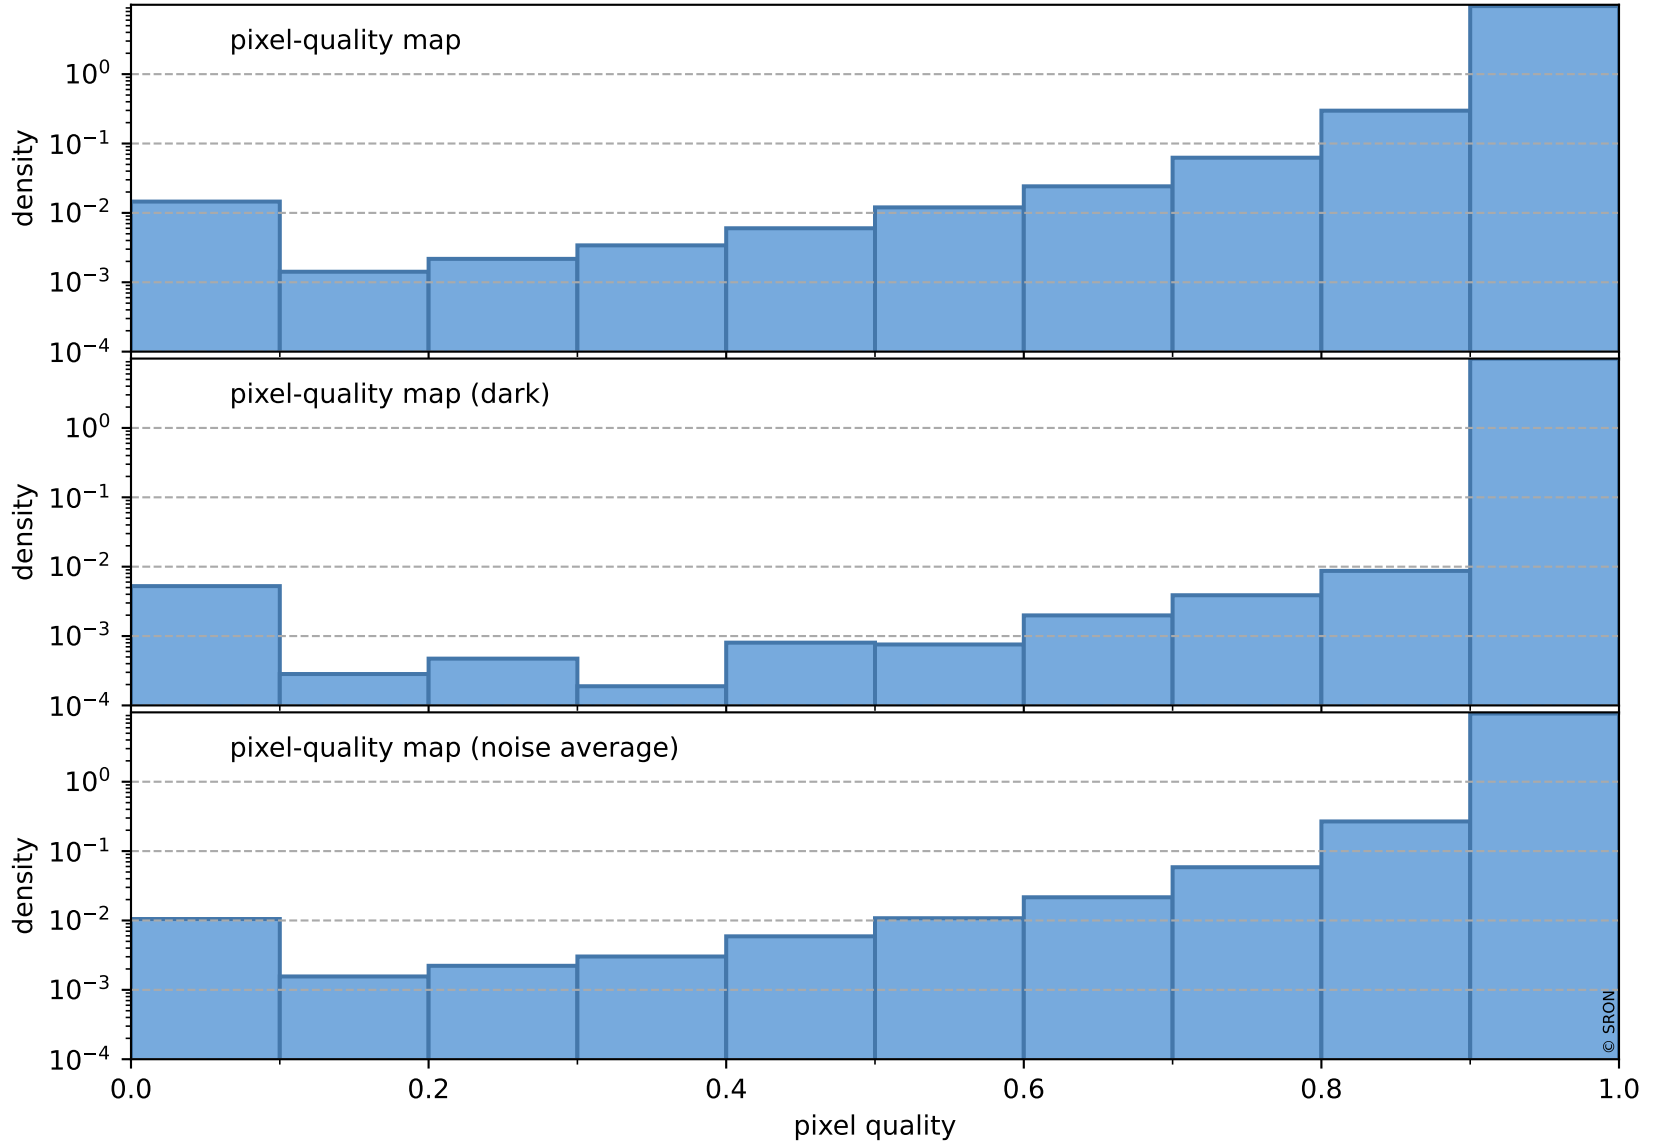

orbits : 12 in [4267, 4312]
coverage : 2018-08-10 / 2018-08-13
bad (quality < 0.8) : 2415
worst (quality < 0.1) : 222
created : 2023-08-22T07:46:05

pixel-quality map (noise average)

Tropomi SWIR pixel quality (official)

orbits : 12 in [4267, 4312]
coverage : 2018-08-10 / 2018-08-13
to good : 349
good to bad : 669
to worst : 98
created : 2023-08-22T07:46:05

total quality compared with SWIR pixel-quality CKD

Tropomi SWIR pixel quality (official)

orbits : 12 in [4267, 4312]
coverage : 2018-08-10 / 2018-08-13
created : 2023-08-22T07:46:06

Histograms of pixel-quality

Tropomi SWIR pixel quality (official) ground-tracks of Sentinel-5P

orbits : 12 in [4267, 4312]
coverage : 2018-08-10 / 2018-08-13
created : 2023-08-22T07:46:06