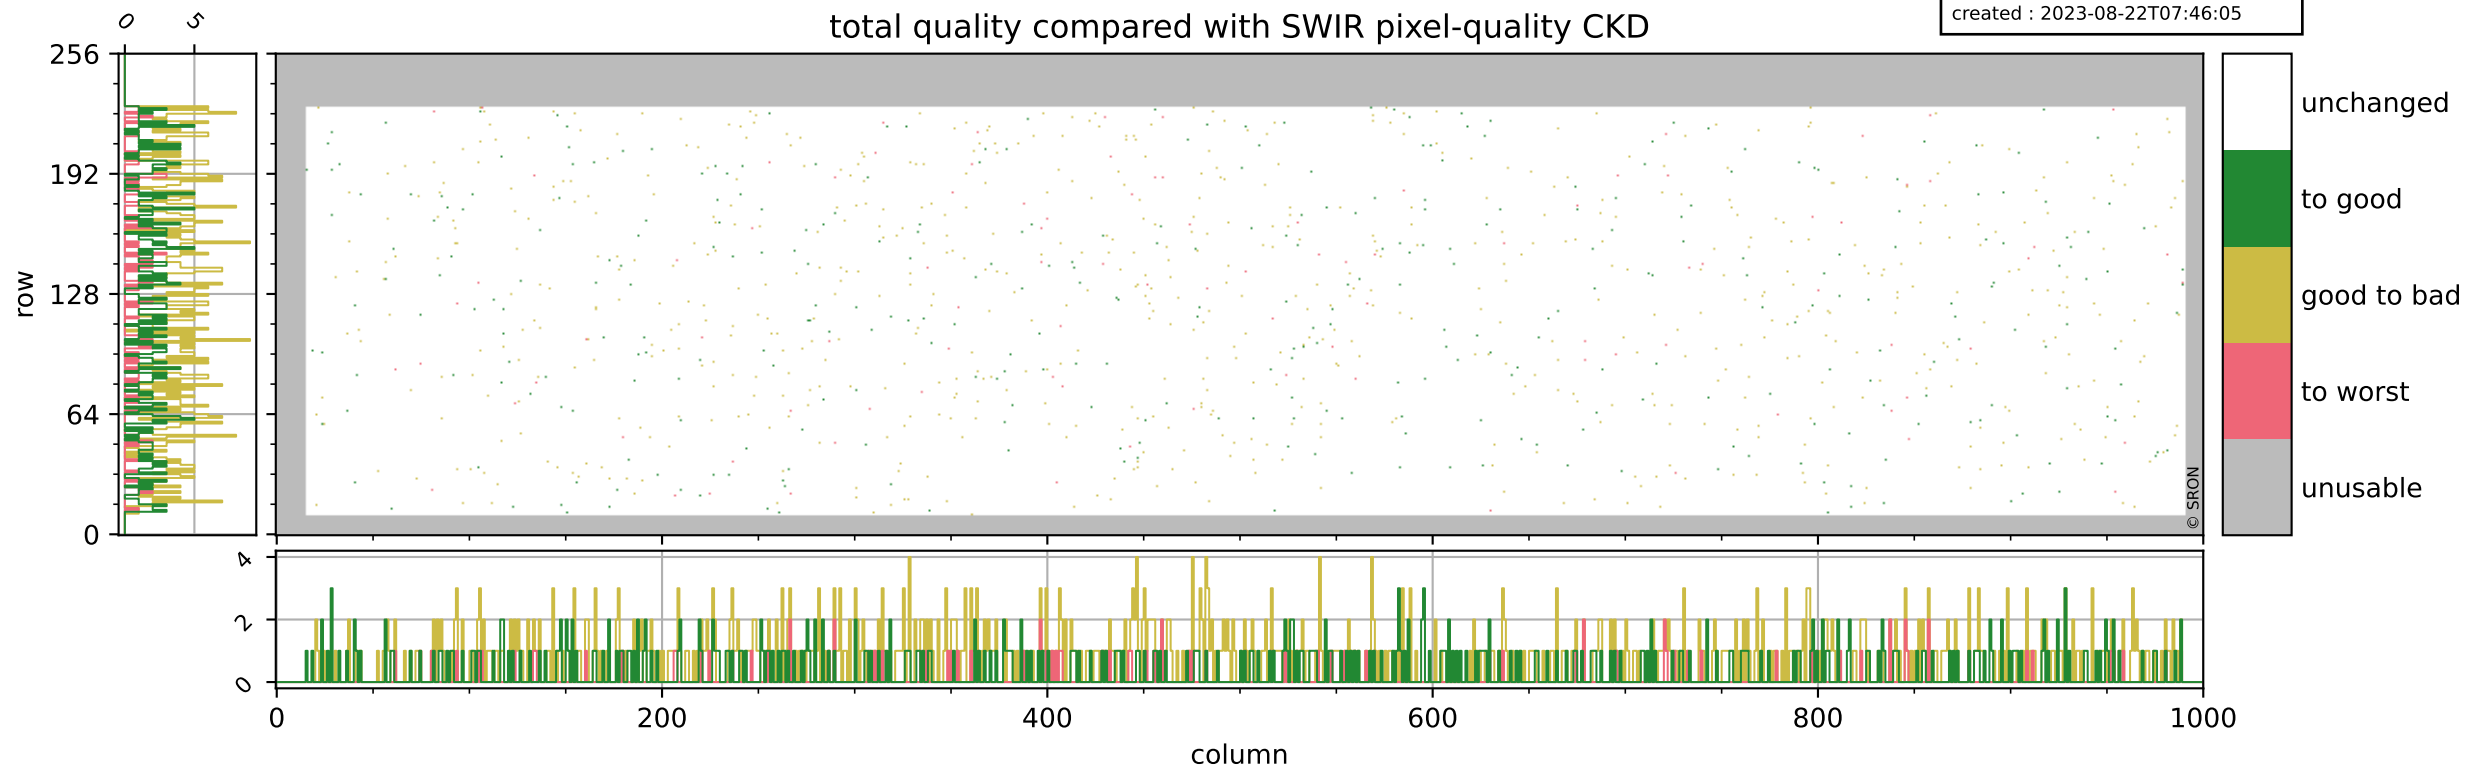

Tropomi SWIR pixel quality (official)

orbits : 12 in [4267, 4312]
coverage : 2018-08-10 / 2018-08-13
bad (quality < 0.8) : 288
worst (quality < 0.1) : 111
created : 2023-08-22T07:46:05

Tropomi SWIR pixel quality (official)

orbits : 12 in [4267, 4312]
coverage : 2018-08-10 / 2018-08-13
bad (quality < 0.8) : 2415
worst (quality < 0.1) : 222
created : 2023-08-22T07:46:05

pixel-quality map (noise average)

Tropomi SWIR pixel quality (official)

orbits : 12 in [4267, 4312]
coverage : 2018-08-10 / 2018-08-13
to good : 349
good to bad : 669
to worst : 98
created : 2023-08-22T07:46:05

total quality compared with SWIR pixel-quality CKD

Tropomi SWIR pixel quality (official)

orbits : 12 in [4267, 4312]
coverage : 2018-08-10 / 2018-08-13
created : 2023-08-22T07:46:06

Histograms of pixel-quality

Tropomi SWIR pixel quality (official) ground-tracks of Sentinel-5P

orbits : 12 in [4267, 4312]
coverage : 2018-08-10 / 2018-08-13
created : 2023-08-22T07:46:06