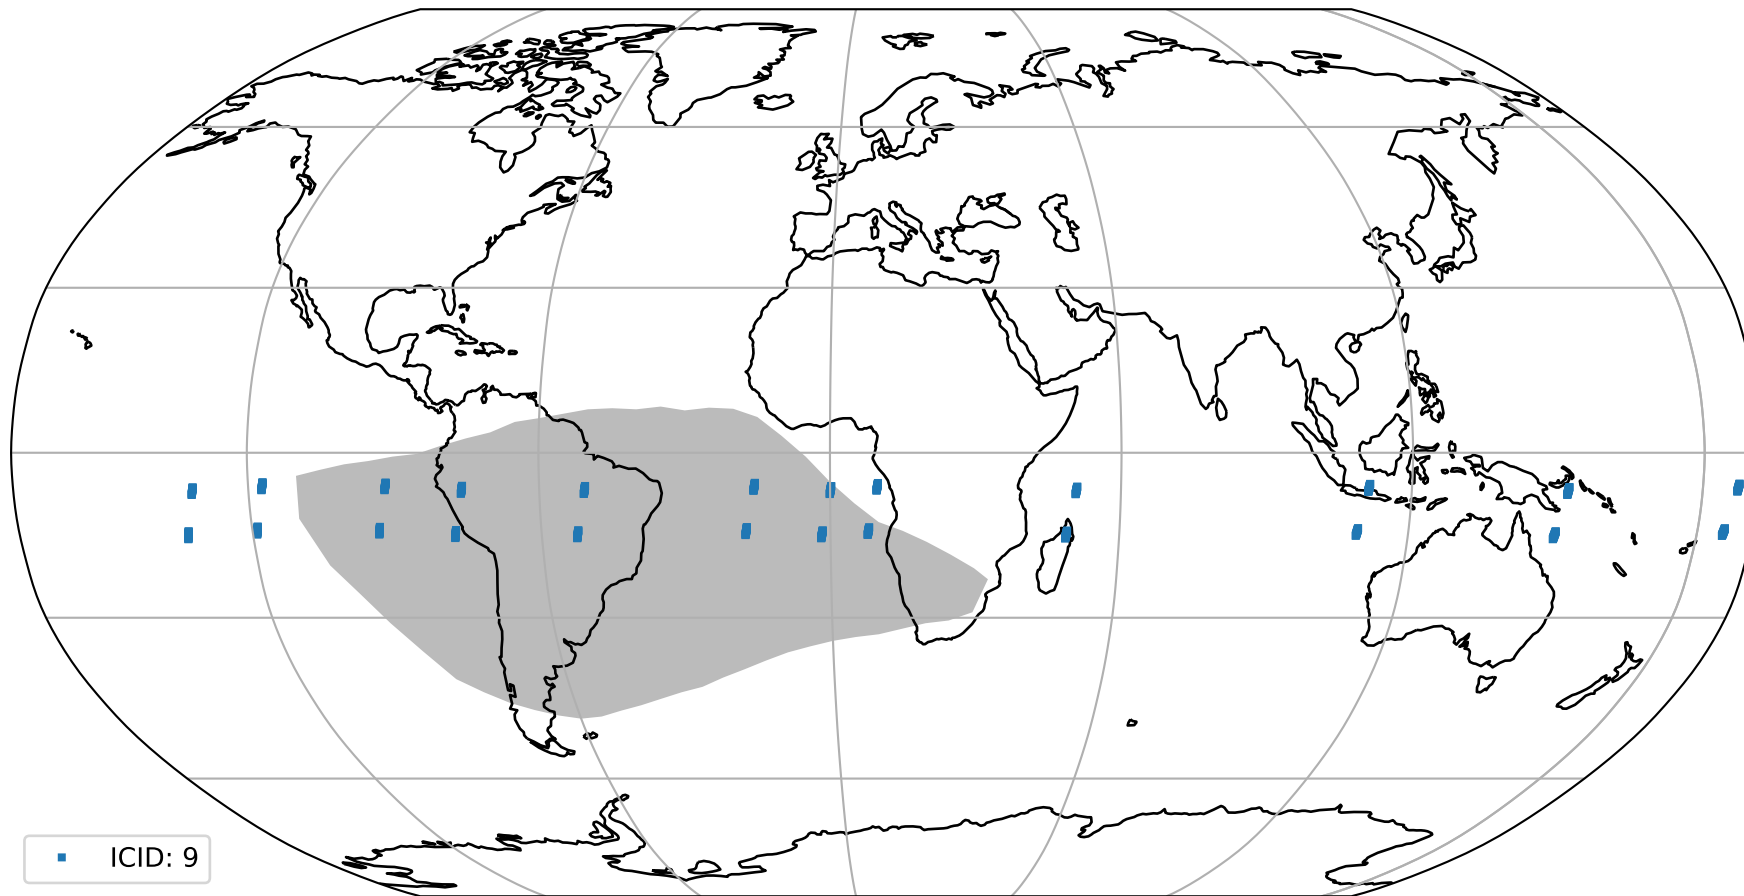

orbits : 12 in [4267, 4312]
coverage : 2018-08-10 / 2018-08-13
bad (quality < 0.8) : 2415
worst (quality < 0.1) : 222
created : 2023-08-22T07:46:05

pixel-quality map (noise average)

Tropomi SWIR pixel quality (official)

orbits : 12 in [4267, 4312]
coverage : 2018-08-10 / 2018-08-13
to good : 349
good to bad : 669
to worst : 98
created : 2023-08-22T07:46:05

total quality compared with SWIR pixel-quality CKD

Tropomi SWIR pixel quality (official)

orbits : 12 in [4267, 4312]
coverage : 2018-08-10 / 2018-08-13
created : 2023-08-22T07:46:06

Histograms of pixel-quality

Tropomi SWIR pixel quality (official) ground-tracks of Sentinel-5P

orbits : 12 in [4267, 4312]
coverage : 2018-08-10 / 2018-08-13
created : 2023-08-22T07:46:06

Tropomi SWIR pixel quality (official)

orbits : [2827, 4312]
coverage : 2018-04-30 / 2018-08-13
created : 2023-08-22T07:46:06

trend of pixel quality & temperatures