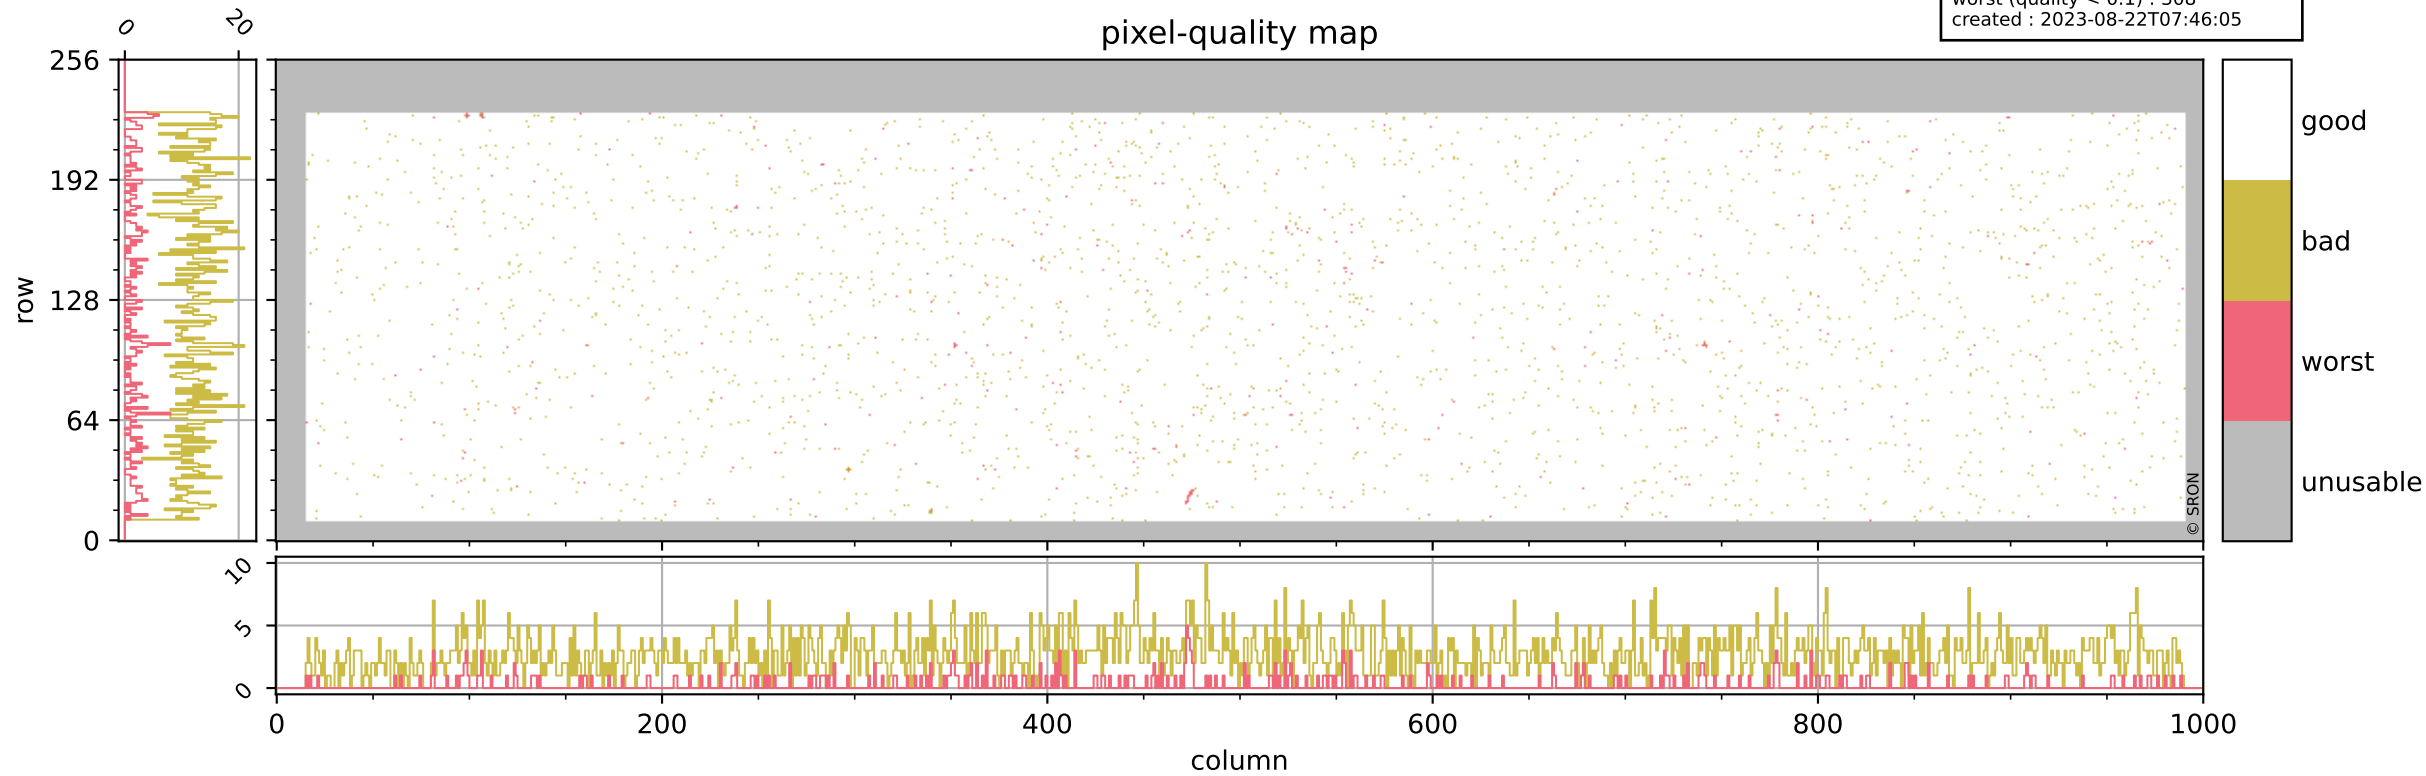

Tropomi SWIR pixel quality (official)

orbits : 12 in [4267, 4312]
coverage : 2018-08-10 / 2018-08-13
bad (quality < 0.8) : 2669
worst (quality < 0.1) : 308
created : 2023-08-22T07:46:05

pixel-quality map

Tropomi SWIR pixel quality (official)

orbits : 12 in [4267, 4312]
coverage : 2018-08-10 / 2018-08-13
bad (quality < 0.8) : 288
worst (quality < 0.1) : 111
created : 2023-08-22T07:46:05

Tropomi SWIR pixel quality (official)

orbits : 12 in [4267, 4312]
coverage : 2018-08-10 / 2018-08-13
bad (quality < 0.8) : 2415
worst (quality < 0.1) : 222
created : 2023-08-22T07:46:05

pixel-quality map (noise average)

Tropomi SWIR pixel quality (official)

orbits : 12 in [4267, 4312]
coverage : 2018-08-10 / 2018-08-13
created : 2023-08-22T07:46:06

Histograms of pixel-quality

Tropomi SWIR pixel quality (official) ground-tracks of Sentinel-5P

orbits : 12 in [4267, 4312]
coverage : 2018-08-10 / 2018-08-13
created : 2023-08-22T07:46:06