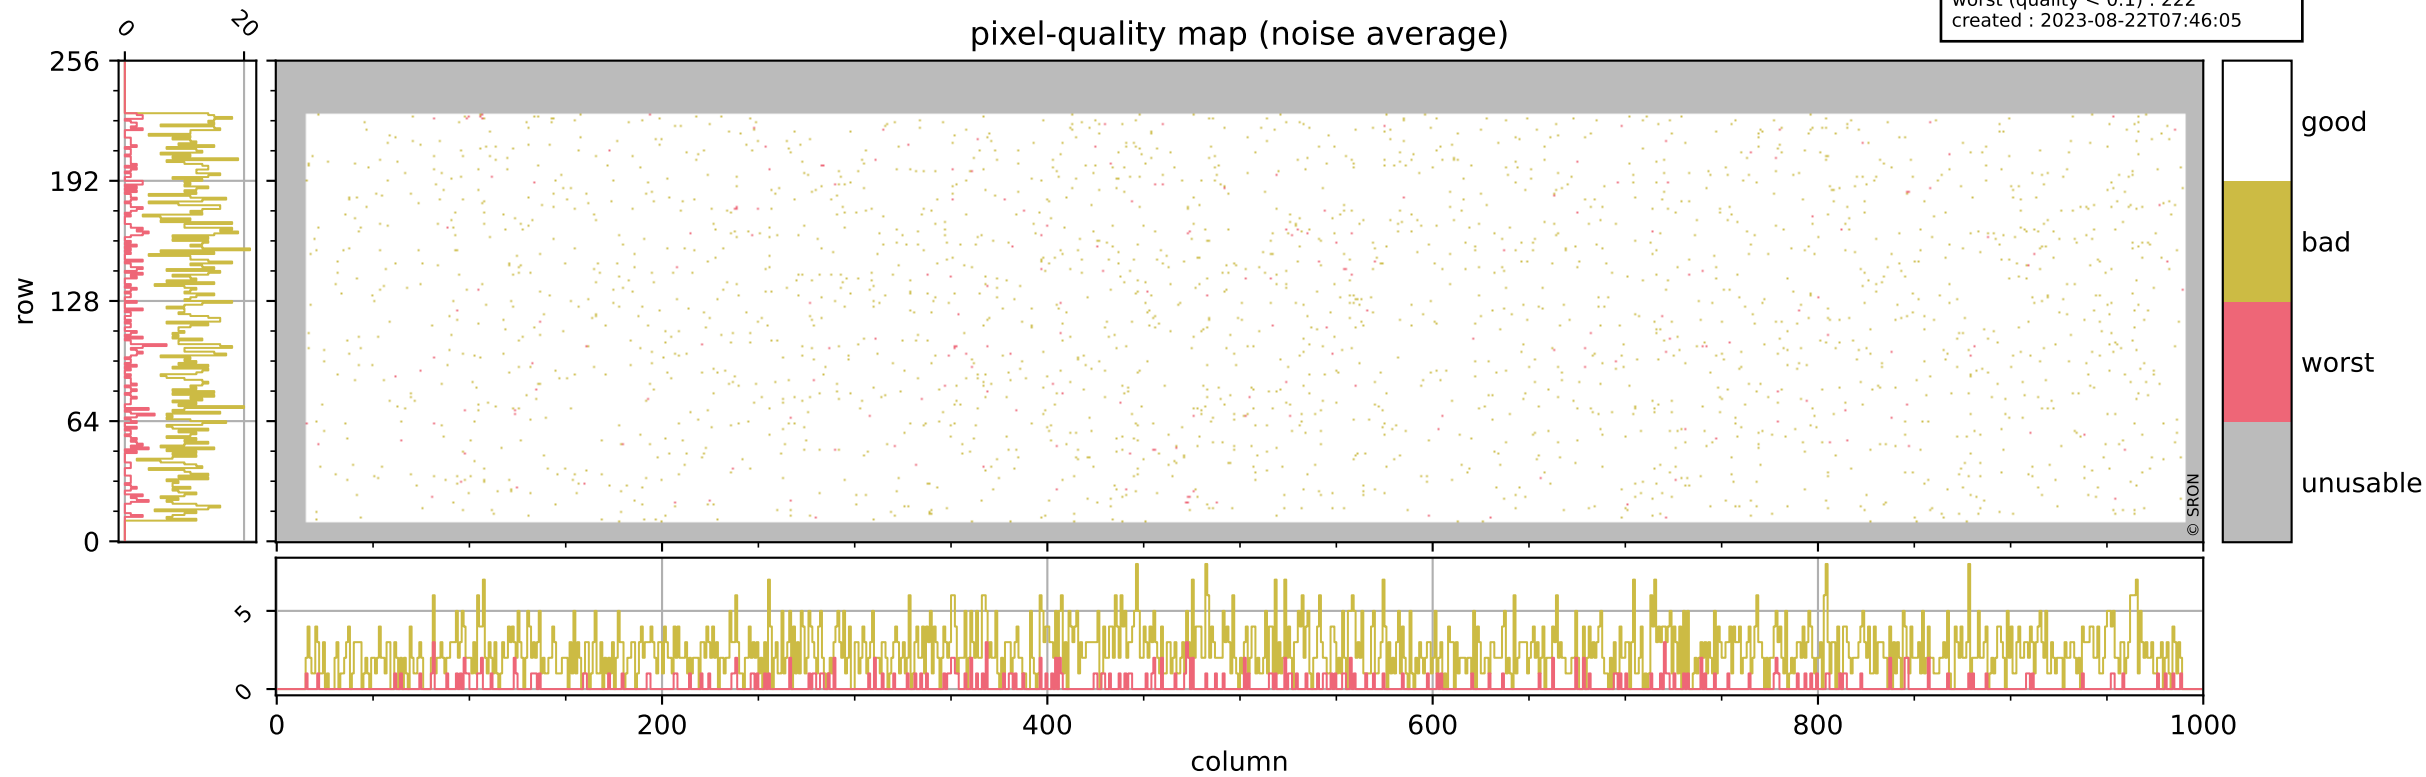

Tropomi SWIR pixel quality (official)

orbits : 12 in [4267, 4312]
coverage : 2018-08-10 / 2018-08-13
bad (quality < 0.8) : 288
worst (quality < 0.1) : 111
created : 2023-08-22T07:46:05

Tropomi SWIR pixel quality (official)

orbits : 12 in [4267, 4312]
coverage : 2018-08-10 / 2018-08-13
bad (quality < 0.8) : 2415
worst (quality < 0.1) : 222
created : 2023-08-22T07:46:05

pixel-quality map (noise average)

Tropomi SWIR pixel quality (official)

orbits : 12 in [4267, 4312]
coverage : 2018-08-10 / 2018-08-13
to good : 349
good to bad : 669
to worst : 98
created : 2023-08-22T07:46:05

total quality compared with SWIR pixel-quality CKD

Tropomi SWIR pixel quality (official)

orbits : 12 in [4267, 4312]
coverage : 2018-08-10 / 2018-08-13
created : 2023-08-22T07:46:06

Histograms of pixel-quality

Tropomi SWIR pixel quality (official) ground-tracks of Sentinel-5P

orbits : 12 in [4267, 4312]
coverage : 2018-08-10 / 2018-08-13
created : 2023-08-22T07:46:06