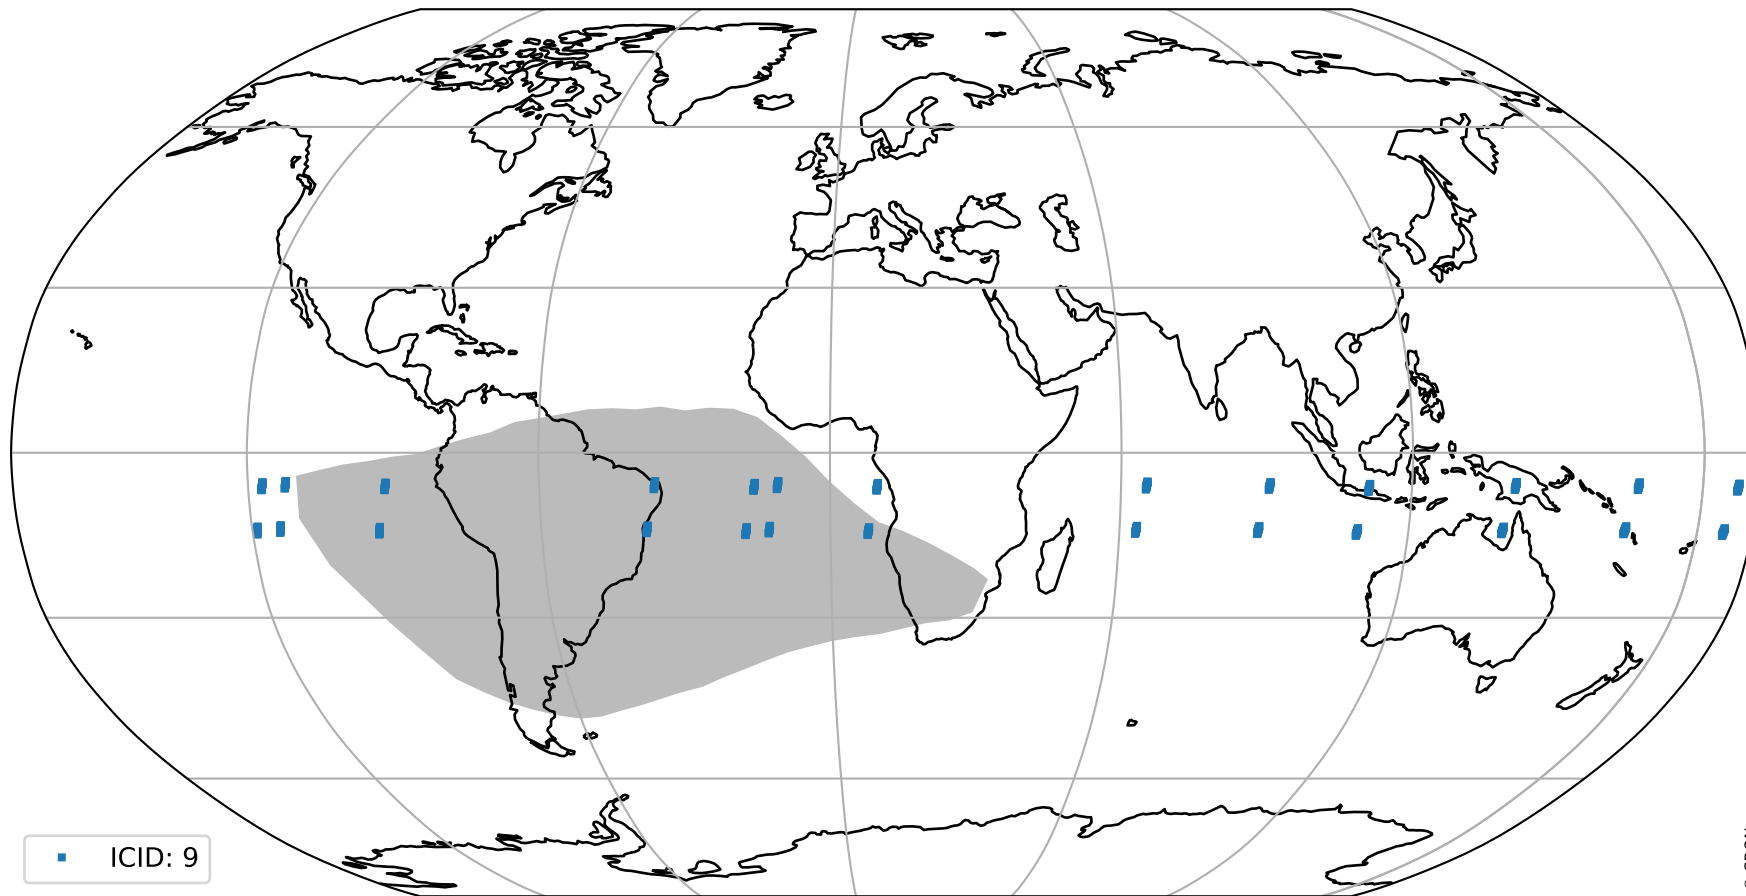

Tropomi SWIR pixel quality (official)

orbits : 13 in [4297, 4327]
coverage : 2018-08-12 / 2018-08-14
to good : 354
good to bad : 663
to worst : 100
created : 2023-08-22T07:46:07

total quality compared with SWIR pixel-quality CKD

Tropomi SWIR pixel quality (official)

orbits : 13 in [4297, 4327]
coverage : 2018-08-12 / 2018-08-14
created : 2023-08-22T07:46:08

Histograms of pixel-quality

Tropomi SWIR pixel quality (official) ground-tracks of Sentinel-5P

orbits : 13 in [4297, 4327]
coverage : 2018-08-12 / 2018-08-14
created : 2023-08-22T07:46:08

Tropomi SWIR pixel quality (official)

orbits : [2827, 4327]
coverage : 2018-04-30 / 2018-08-14
created : 2023-08-22T07:46:08