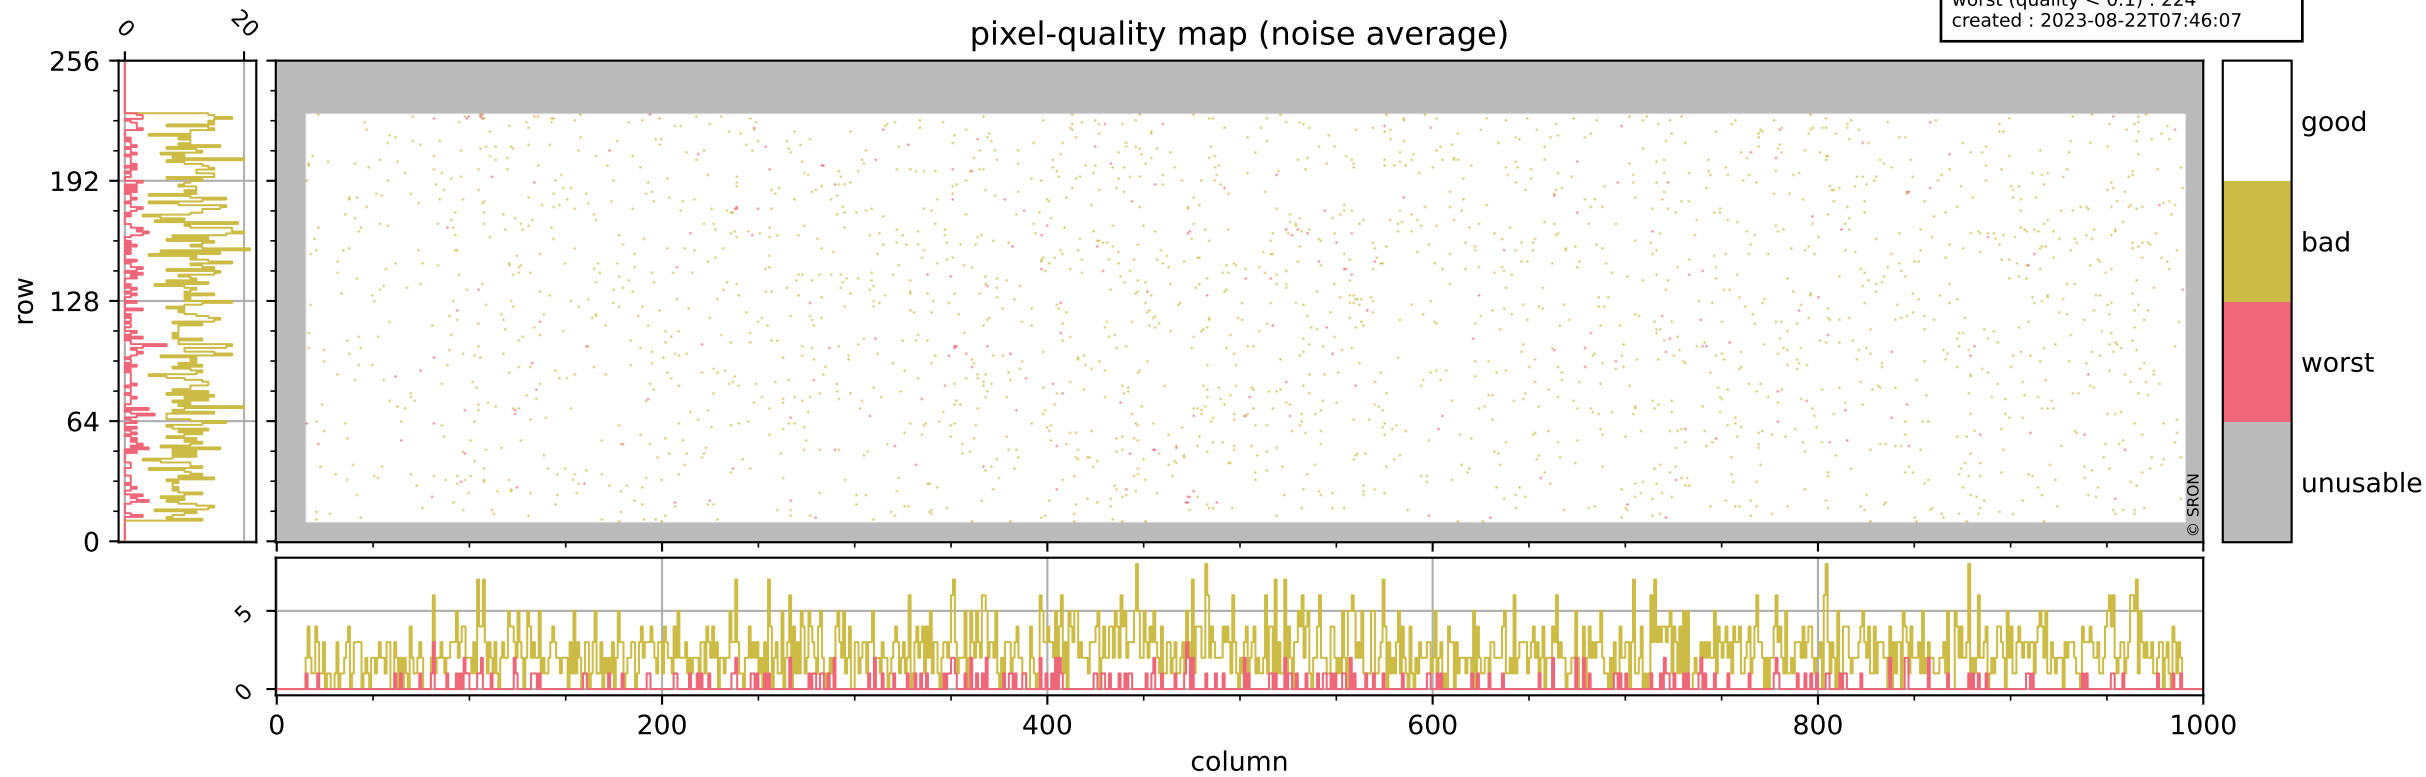

Tropomi SWIR pixel quality (official)

orbits : 13 in [4297, 4327]
coverage : 2018-08-12 / 2018-08-14
bad (quality < 0.8) : 288
worst (quality < 0.1) : 115
created : 2023-08-22T07:46:07

pixel-quality map (dark)

Tropomi SWIR pixel quality (official)

orbits : 13 in [4297, 4327]
coverage : 2018-08-12 / 2018-08-14
bad (quality < 0.8) : 2413
worst (quality < 0.1) : 224
created : 2023-08-22T07:46:07

pixel-quality map (noise average)

Tropomi SWIR pixel quality (official)

orbits : 13 in [4297, 4327]
coverage : 2018-08-12 / 2018-08-14
to good : 354
good to bad : 663
to worst : 100
created : 2023-08-22T07:46:07

total quality compared with SWIR pixel-quality CKD

Tropomi SWIR pixel quality (official)

orbits : 13 in [4297, 4327]
coverage : 2018-08-12 / 2018-08-14
created : 2023-08-22T07:46:08

Histograms of pixel-quality

Tropomi SWIR pixel quality (official) ground-tracks of Sentinel-5P