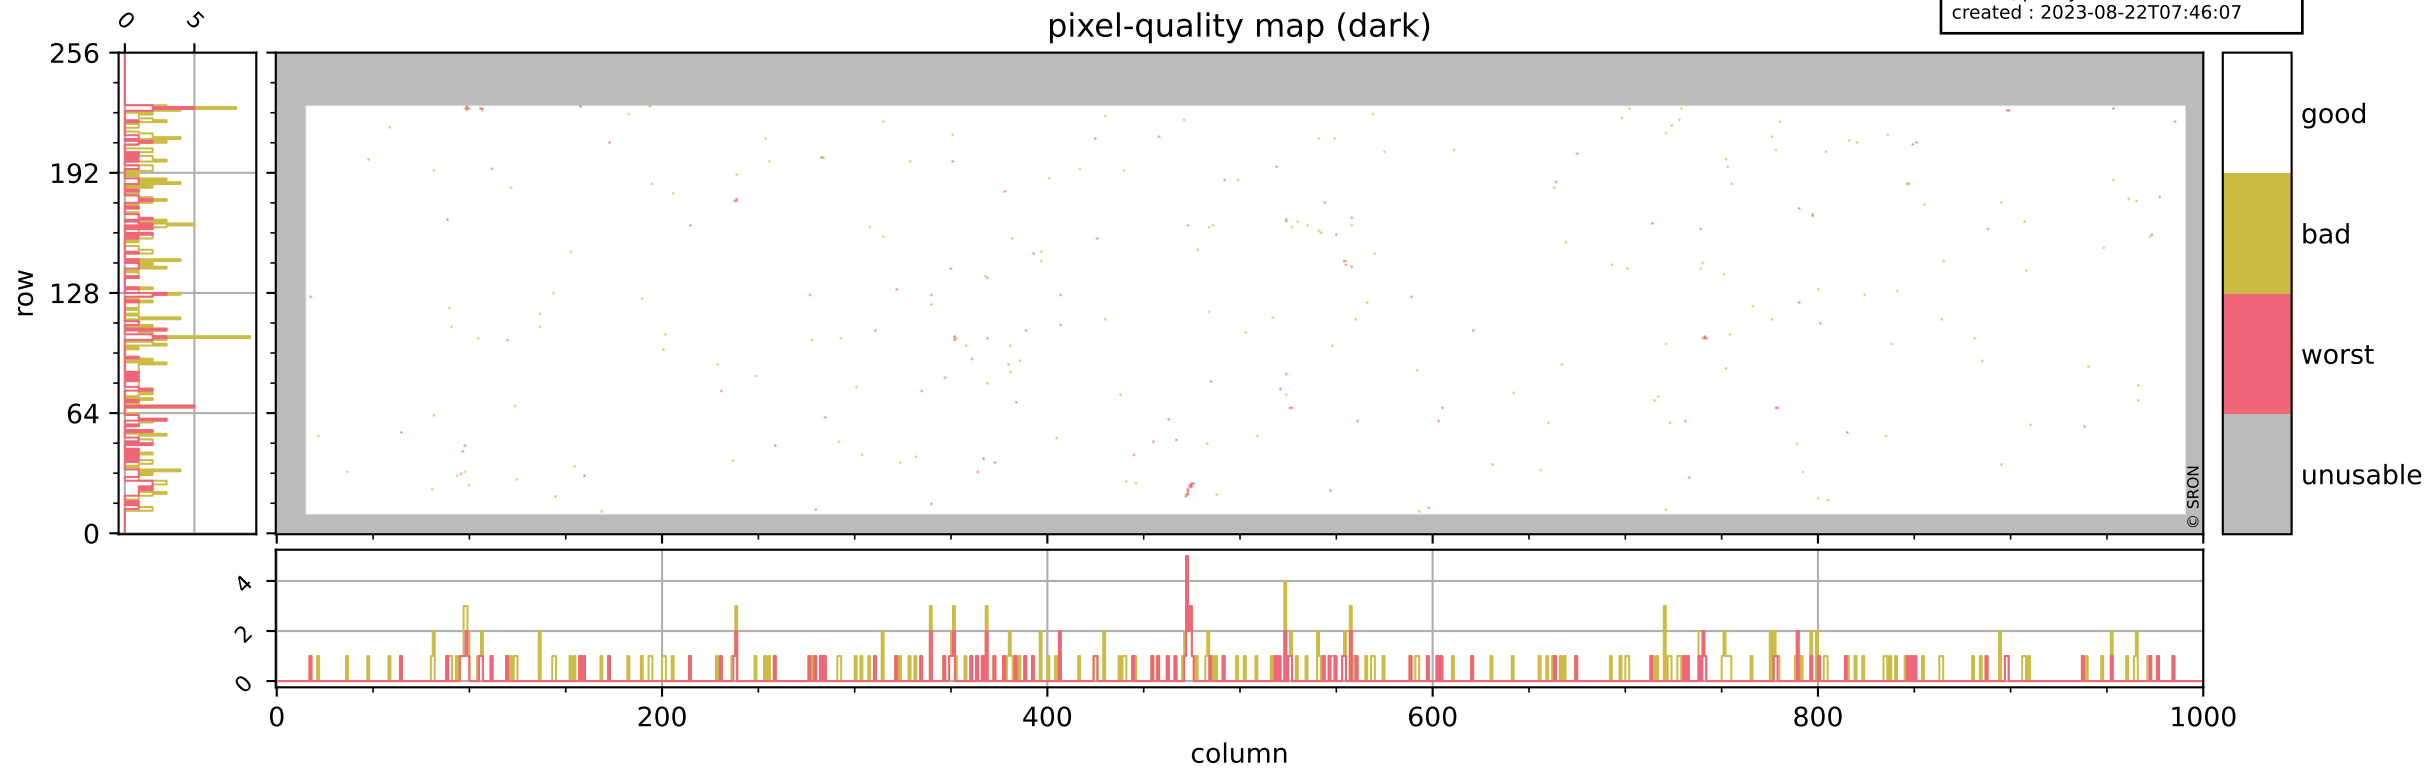

Tropomi SWIR pixel quality (official)

orbits : 13 in [4297, 4327]
coverage : 2018-08-12 / 2018-08-14
bad (quality < 0.8) : 2659
worst (quality < 0.1) : 309
created : 2023-08-22T07:46:07

pixel-quality map

Tropomi SWIR pixel quality (official)

orbits : 13 in [4297, 4327]
coverage : 2018-08-12 / 2018-08-14
bad (quality < 0.8) : 288
worst (quality < 0.1) : 115
created : 2023-08-22T07:46:07

pixel-quality map (dark)

Tropomi SWIR pixel quality (official)

orbits : 13 in [4297, 4327]
coverage : 2018-08-12 / 2018-08-14
bad (quality < 0.8) : 2413
worst (quality < 0.1) : 224
created : 2023-08-22T07:46:07

pixel-quality map (noise average)

Tropomi SWIR pixel quality (official)

orbits : 13 in [4297, 4327]
coverage : 2018-08-12 / 2018-08-14
to good : 354
good to bad : 663
to worst : 100
created : 2023-08-22T07:46:07

total quality compared with SWIR pixel-quality CKD