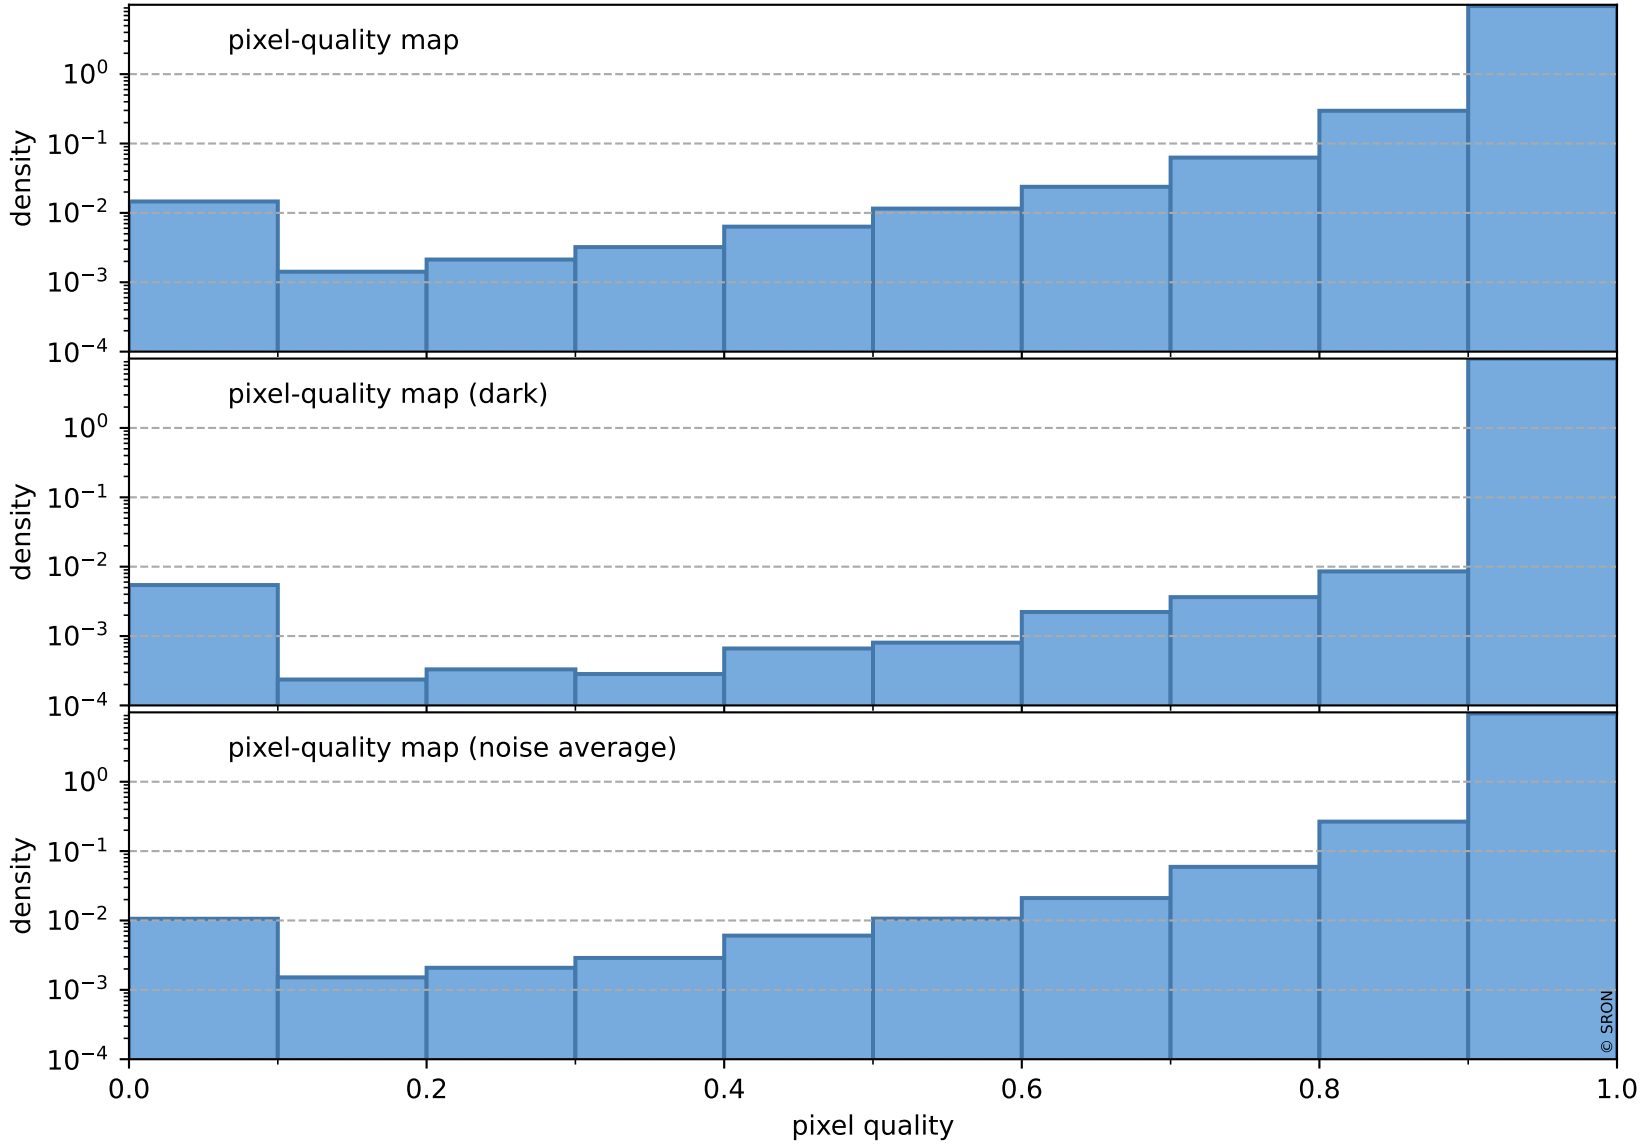

Tropomi SWIR pixel quality (official)

orbits : 13 in [4297, 4327]
coverage : 2018-08-12 / 2018-08-14
to good : 354
good to bad : 663
to worst : 100
created : 2023-08-22T07:46:07

total quality compared with SWIR pixel-quality CKD

Tropomi SWIR pixel quality (official)

orbits : 13 in [4297, 4327]
coverage : 2018-08-12 / 2018-08-14
created : 2023-08-22T07:46:08

Histograms of pixel-quality

Tropomi SWIR pixel quality (official) ground-tracks of Sentinel-5P