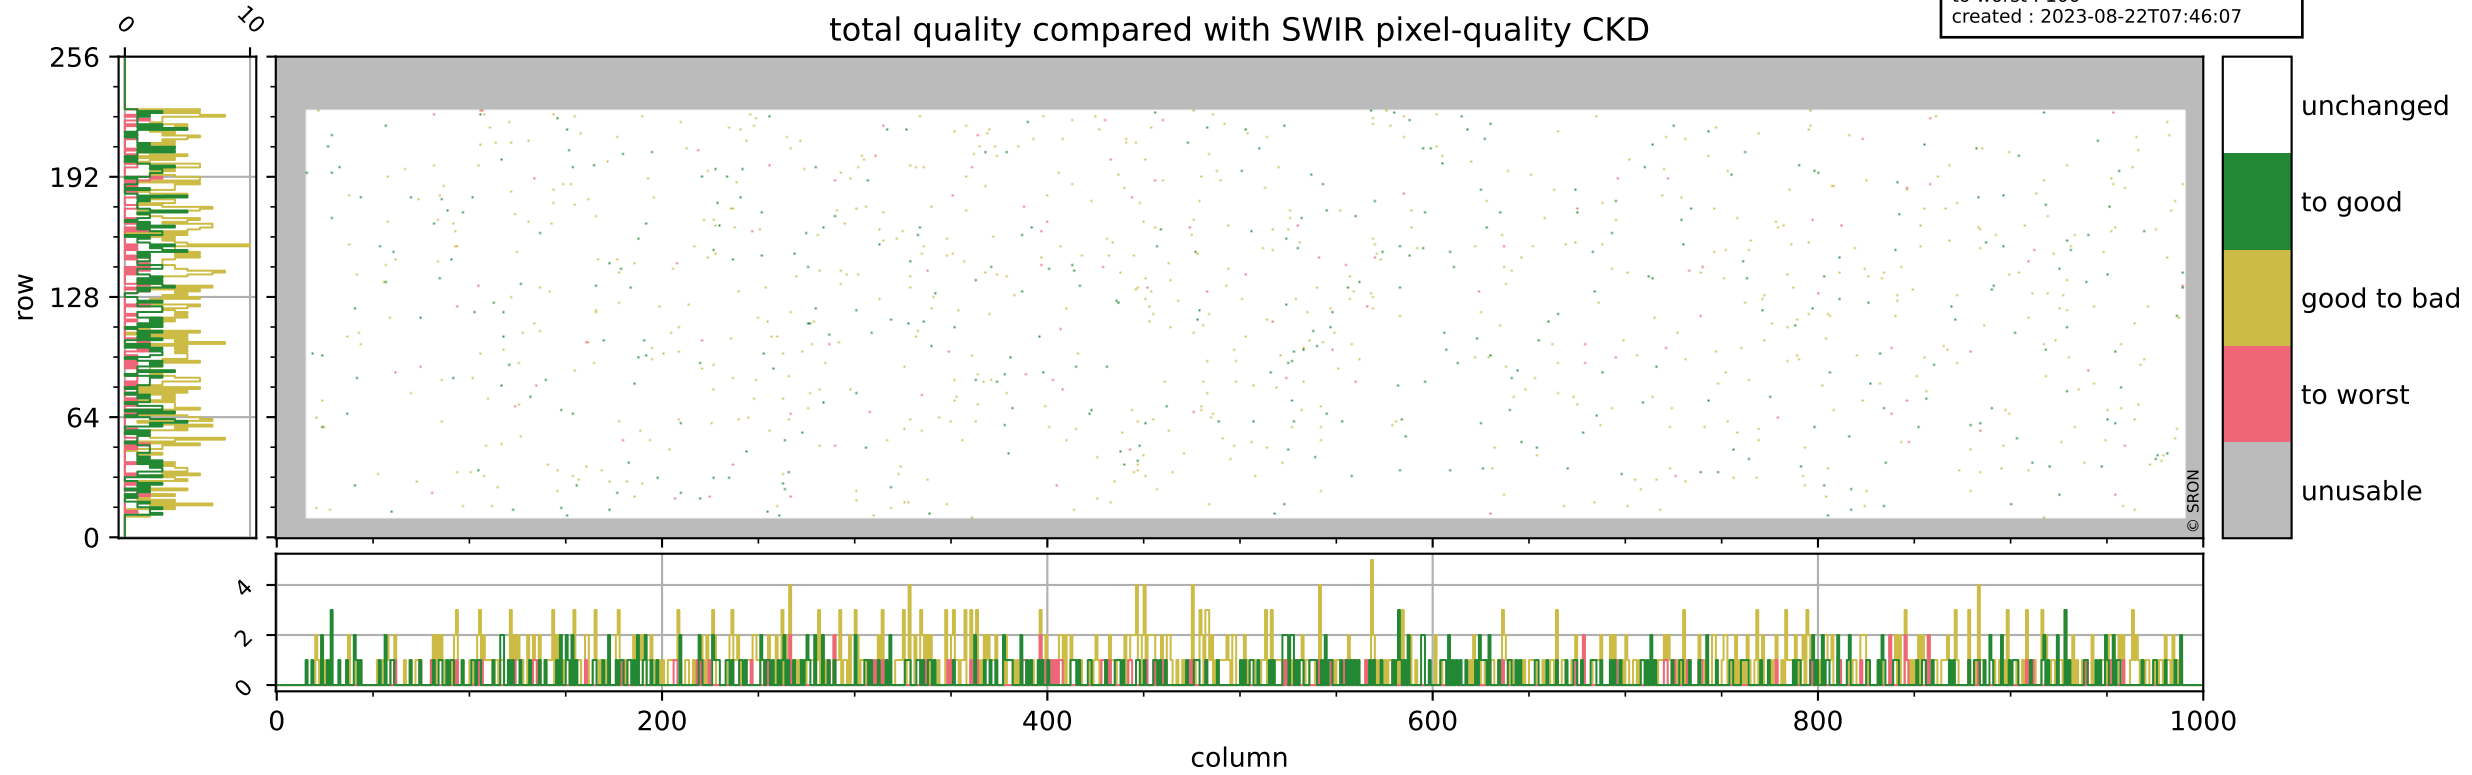

Tropomi SWIR pixel quality (official)

orbits : 13 in [4297, 4327]
coverage : 2018-08-12 / 2018-08-14
bad (quality < 0.8) : 288
worst (quality < 0.1) : 115
created : 2023-08-22T07:46:07

pixel-quality map (dark)

Tropomi SWIR pixel quality (official)

orbits : 13 in [4297, 4327]
coverage : 2018-08-12 / 2018-08-14
bad (quality < 0.8) : 2413
worst (quality < 0.1) : 224
created : 2023-08-22T07:46:07

pixel-quality map (noise average)

Tropomi SWIR pixel quality (official)

orbits : 13 in [4297, 4327]
coverage : 2018-08-12 / 2018-08-14
to good : 354
good to bad : 663
to worst : 100
created : 2023-08-22T07:46:07

total quality compared with SWIR pixel-quality CKD

Tropomi SWIR pixel quality (official)

orbits : 13 in [4297, 4327]
coverage : 2018-08-12 / 2018-08-14
created : 2023-08-22T07:46:08

Histograms of pixel-quality

Tropomi SWIR pixel quality (official) ground-tracks of Sentinel-5P