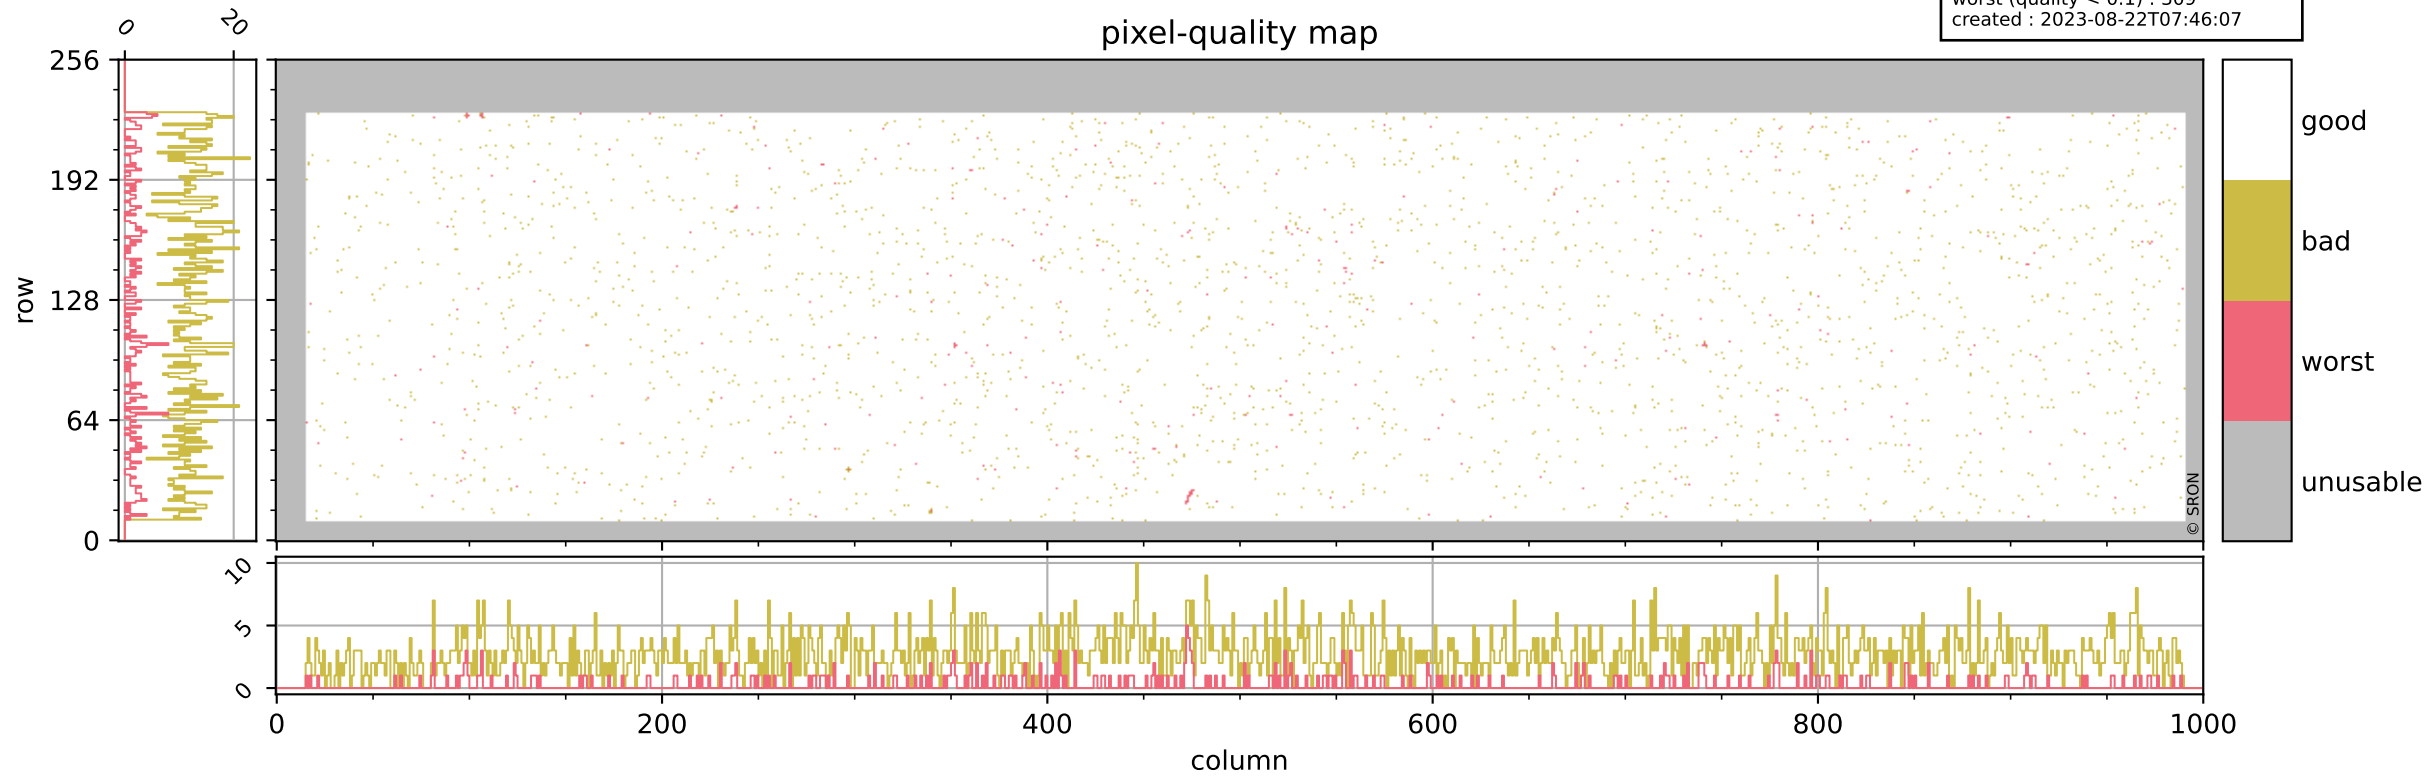

Tropomi SWIR pixel quality (official)

orbits : 13 in [4297, 4327]
coverage : 2018-08-12 / 2018-08-14
bad (quality < 0.8) : 2659
worst (quality < 0.1) : 309
created : 2023-08-22T07:46:07

pixel-quality map

Tropomi SWIR pixel quality (official)

orbits : 13 in [4297, 4327]
coverage : 2018-08-12 / 2018-08-14
bad (quality < 0.8) : 288
worst (quality < 0.1) : 115
created : 2023-08-22T07:46:07

pixel-quality map (dark)

Tropomi SWIR pixel quality (official)

orbits : 13 in [4297, 4327]
coverage : 2018-08-12 / 2018-08-14
bad (quality < 0.8) : 2413
worst (quality < 0.1) : 224
created : 2023-08-22T07:46:07

pixel-quality map (noise average)

Tropomi SWIR pixel quality (official)

orbits : 13 in [4297, 4327]
coverage : 2018-08-12 / 2018-08-14
to good : 354
good to bad : 663
to worst : 100
created : 2023-08-22T07:46:07

total quality compared with SWIR pixel-quality CKD