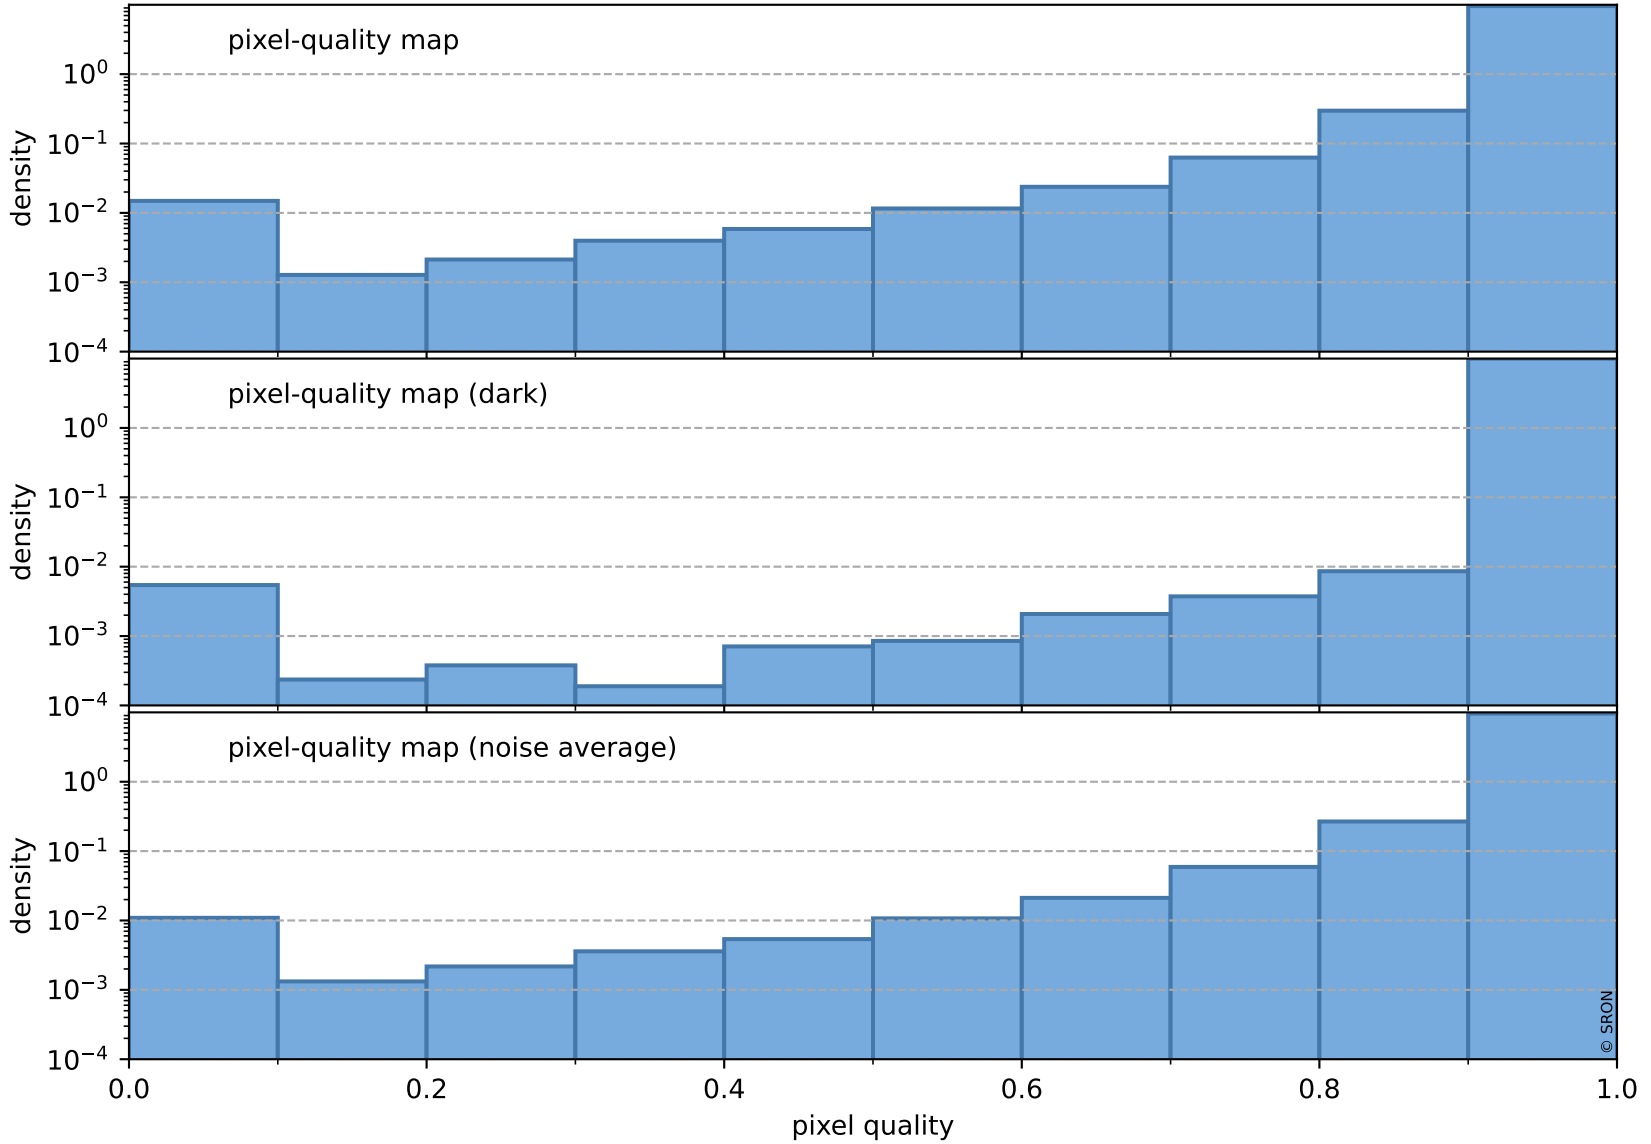

Tropomi SWIR pixel quality (official)

orbits : 19 in [4297, 4342]
coverage : 2018-08-12 / 2018-08-15
to good : 355
good to bad : 673
to worst : 104
created : 2023-08-22T07:46:10

total quality compared with SWIR pixel-quality CKD

Tropomi SWIR pixel quality (official)

orbits : 19 in [4297, 4342]
coverage : 2018-08-12 / 2018-08-15
created : 2023-08-22T07:46:10

Histograms of pixel-quality

Tropomi SWIR pixel quality (official) ground-tracks of Sentinel-5P

orbits : 19 in [4297, 4342]
coverage : 2018-08-12 / 2018-08-15
created : 2023-08-22T07:46:10

Tropomi SWIR pixel quality (official)

orbits : [2827, 4342]
coverage : 2018-04-30 / 2018-08-15
created : 2023-08-22T07:46:10