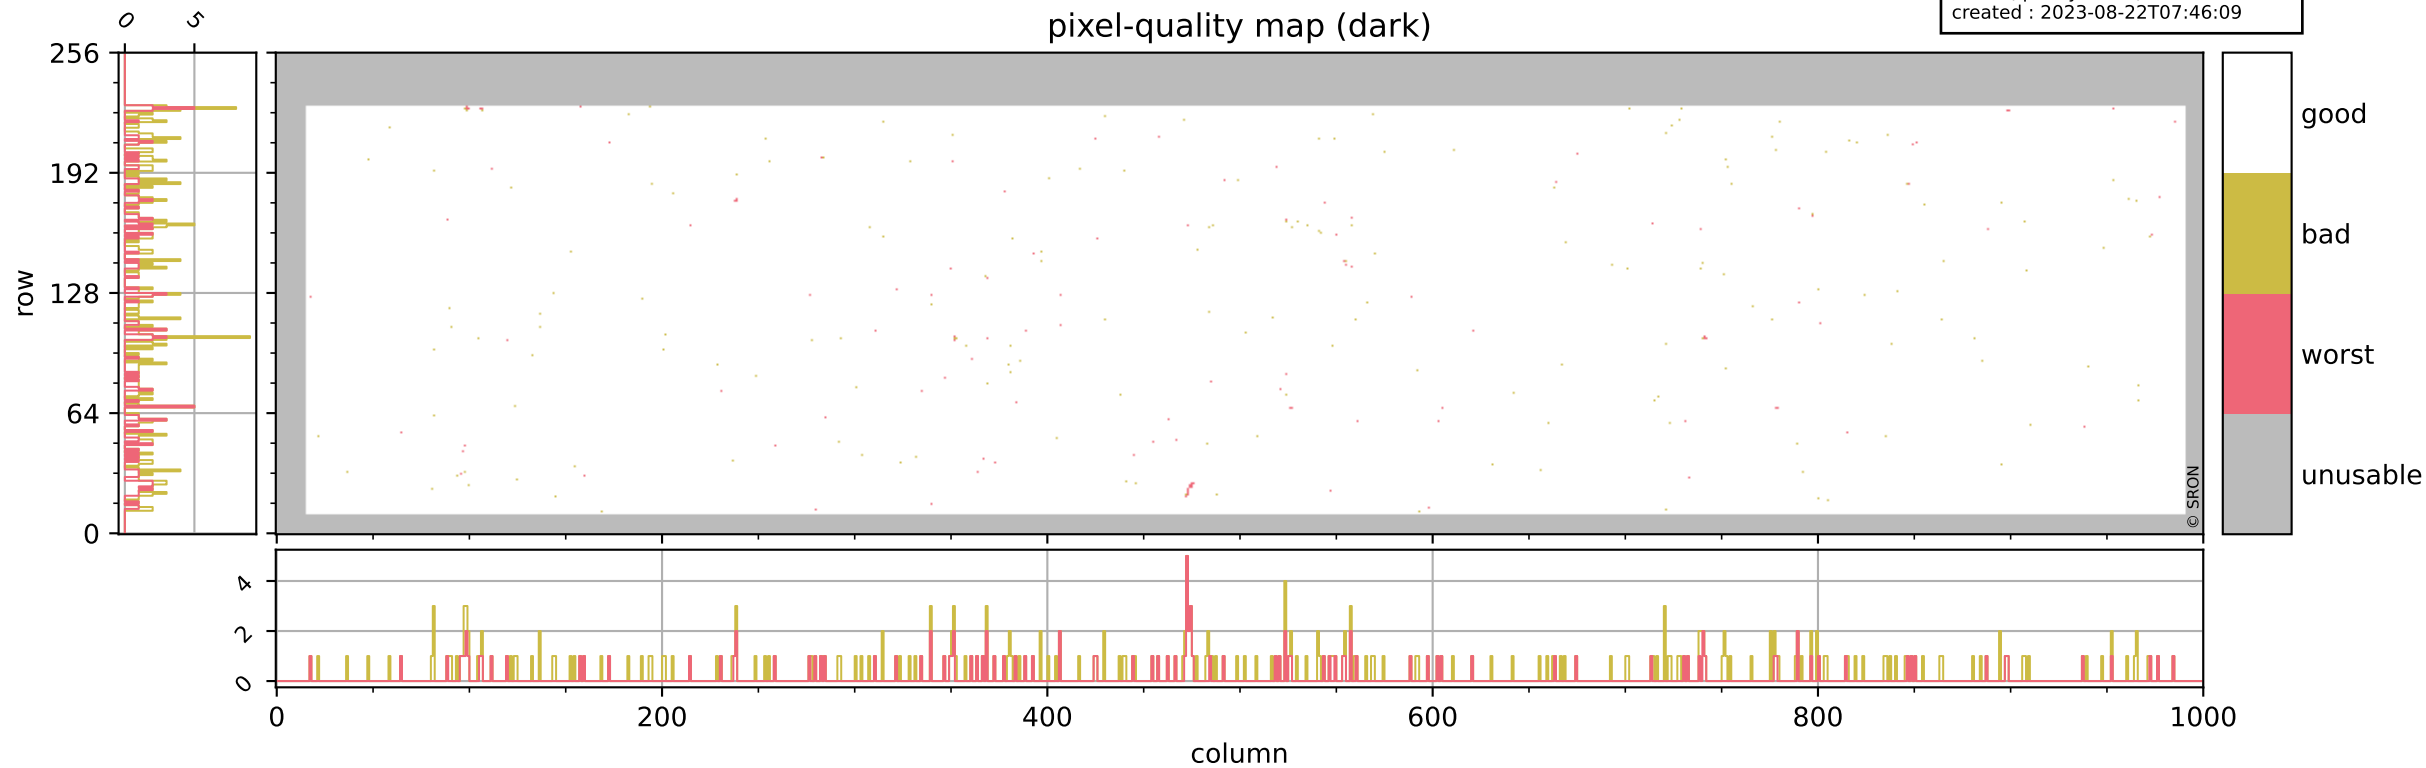

Tropomi SWIR pixel quality (official)

orbits : 19 in [4297, 4342]
coverage : 2018-08-12 / 2018-08-15
bad (quality < 0.8) : 2670
worst (quality < 0.1) : 315
created : 2023-08-22T07:46:09

pixel-quality map

Tropomi SWIR pixel quality (official)

orbits : 19 in [4297, 4342]
coverage : 2018-08-12 / 2018-08-15
bad (quality < 0.8) : 288
worst (quality < 0.1) : 115
created : 2023-08-22T07:46:09

pixel-quality map (dark)

Tropomi SWIR pixel quality (official)

orbits : 19 in [4297, 4342]
coverage : 2018-08-12 / 2018-08-15
bad (quality < 0.8) : 2422
worst (quality < 0.1) : 231
created : 2023-08-22T07:46:09

pixel-quality map (noise average)

Tropomi SWIR pixel quality (official)

orbits : 19 in [4297, 4342]
coverage : 2018-08-12 / 2018-08-15
created : 2023-08-22T07:46:10

Histograms of pixel-quality

Tropomi SWIR pixel quality (official) ground-tracks of Sentinel-5P