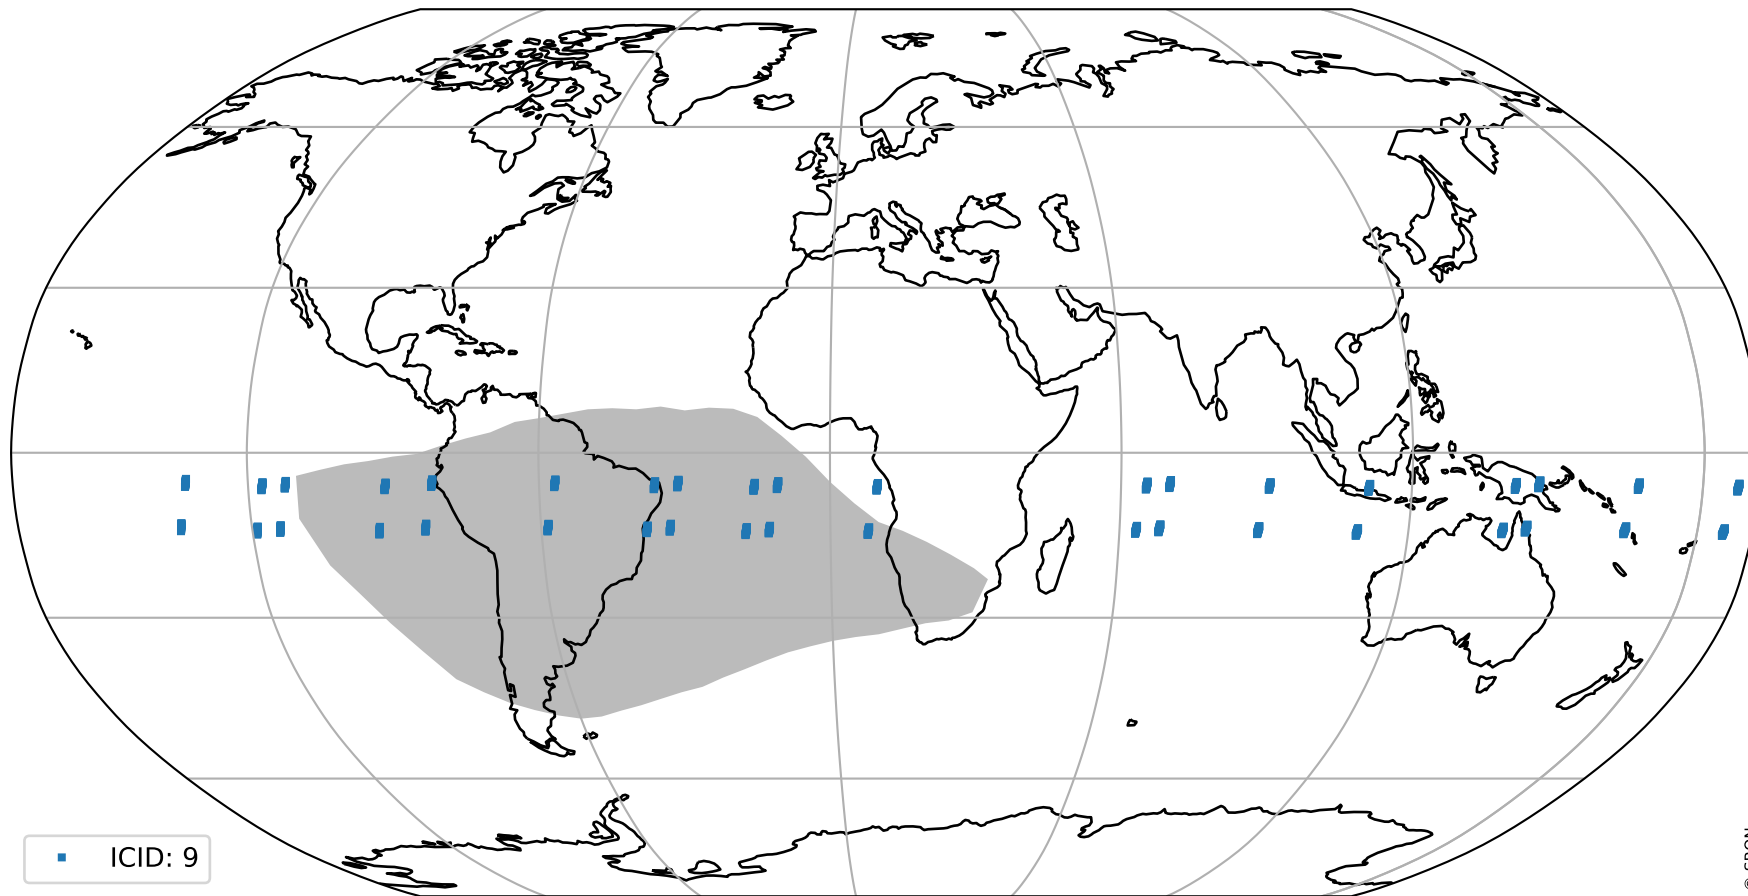

Tropomi SWIR pixel quality (official)

orbits : 19 in [4297, 4342]
coverage : 2018-08-12 / 2018-08-15
to good : 355
good to bad : 673
to worst : 104
created : 2023-08-22T07:46:10

total quality compared with SWIR pixel-quality CKD

Tropomi SWIR pixel quality (official)

orbits : 19 in [4297, 4342]
coverage : 2018-08-12 / 2018-08-15
created : 2023-08-22T07:46:10

Histograms of pixel-quality

Tropomi SWIR pixel quality (official) ground-tracks of Sentinel-5P

orbits : 19 in [4297, 4342]
coverage : 2018-08-12 / 2018-08-15
created : 2023-08-22T07:46:10

Tropomi SWIR pixel quality (official)

orbits : [2827, 4342]
coverage : 2018-04-30 / 2018-08-15
created : 2023-08-22T07:46:10