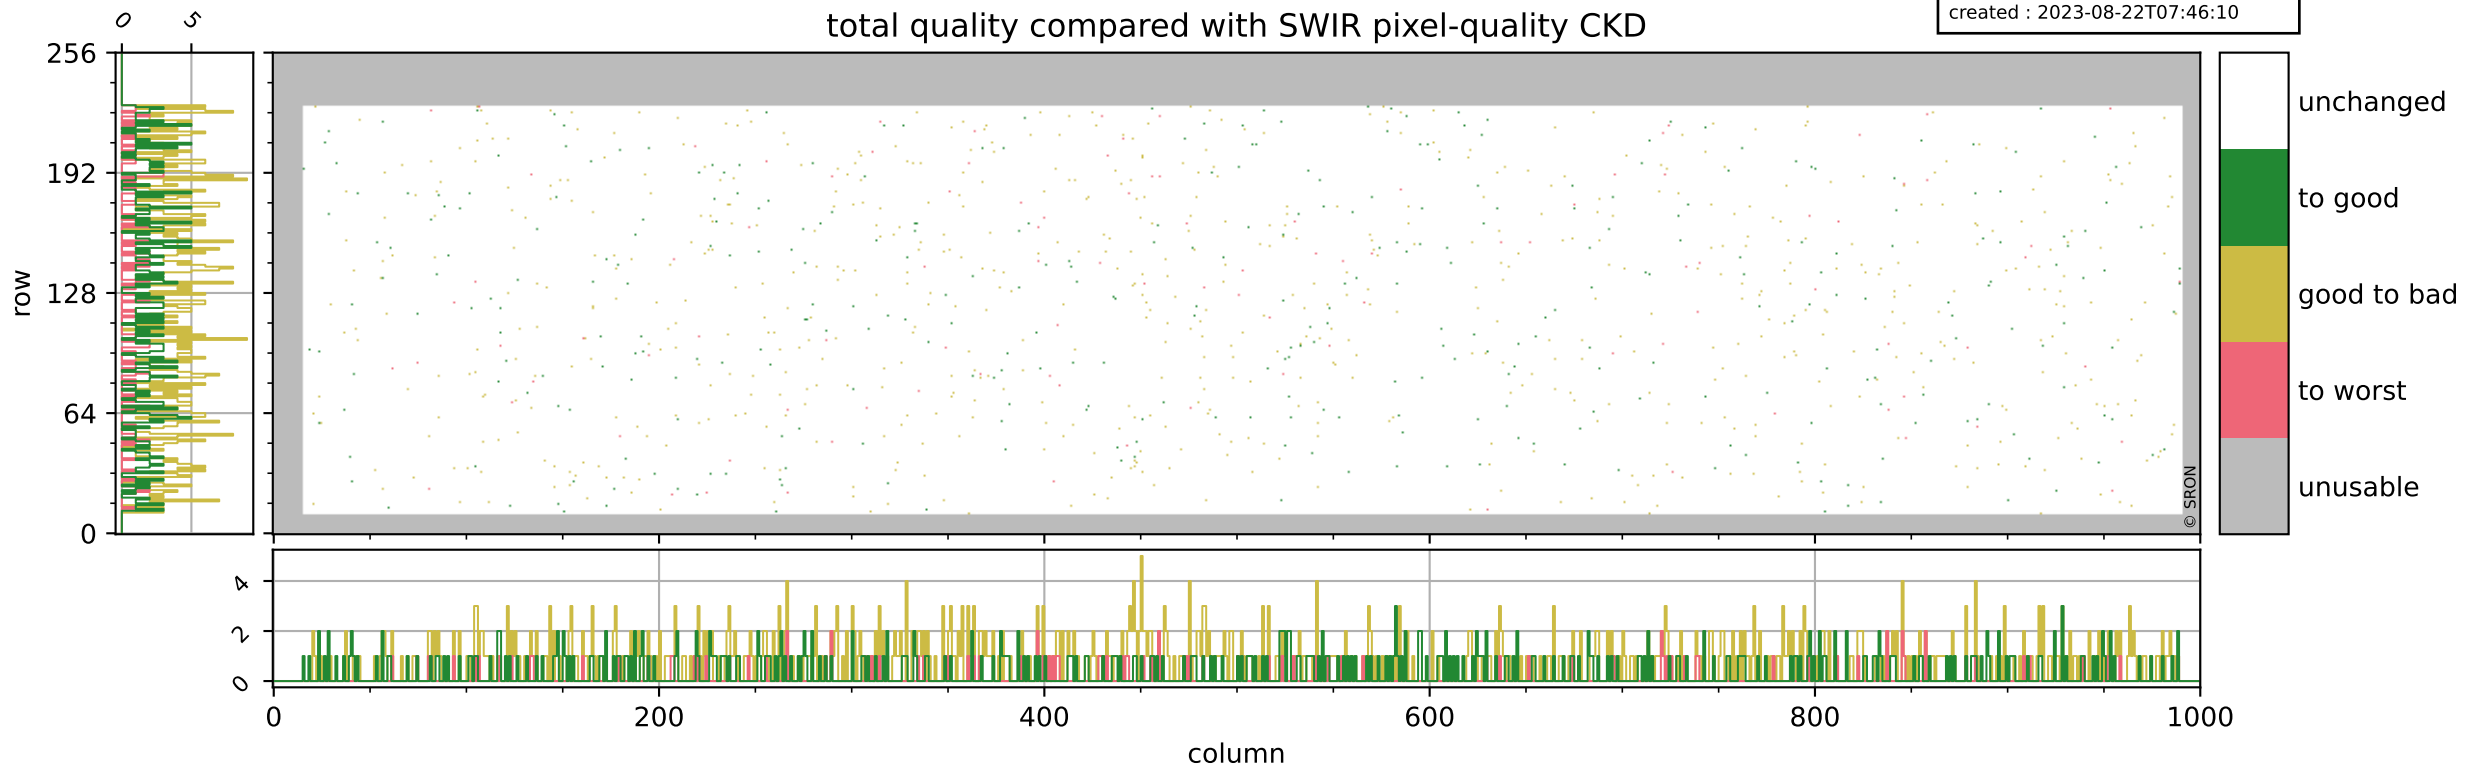

Tropomi SWIR pixel quality (official)

orbits : 19 in [4297, 4342]
coverage : 2018-08-12 / 2018-08-15
bad (quality < 0.8) : 288
worst (quality < 0.1) : 115
created : 2023-08-22T07:46:09

pixel-quality map (dark)

Tropomi SWIR pixel quality (official)

orbits : 19 in [4297, 4342]
coverage : 2018-08-12 / 2018-08-15
bad (quality < 0.8) : 2422
worst (quality < 0.1) : 231
created : 2023-08-22T07:46:09

pixel-quality map (noise average)

Tropomi SWIR pixel quality (official)

orbits : 19 in [4297, 4342]
coverage : 2018-08-12 / 2018-08-15
to good : 355
good to bad : 673
to worst : 104
created : 2023-08-22T07:46:10

total quality compared with SWIR pixel-quality CKD

Tropomi SWIR pixel quality (official)

orbits : 19 in [4297, 4342]
coverage : 2018-08-12 / 2018-08-15
created : 2023-08-22T07:46:10

Histograms of pixel-quality

Tropomi SWIR pixel quality (official) ground-tracks of Sentinel-5P