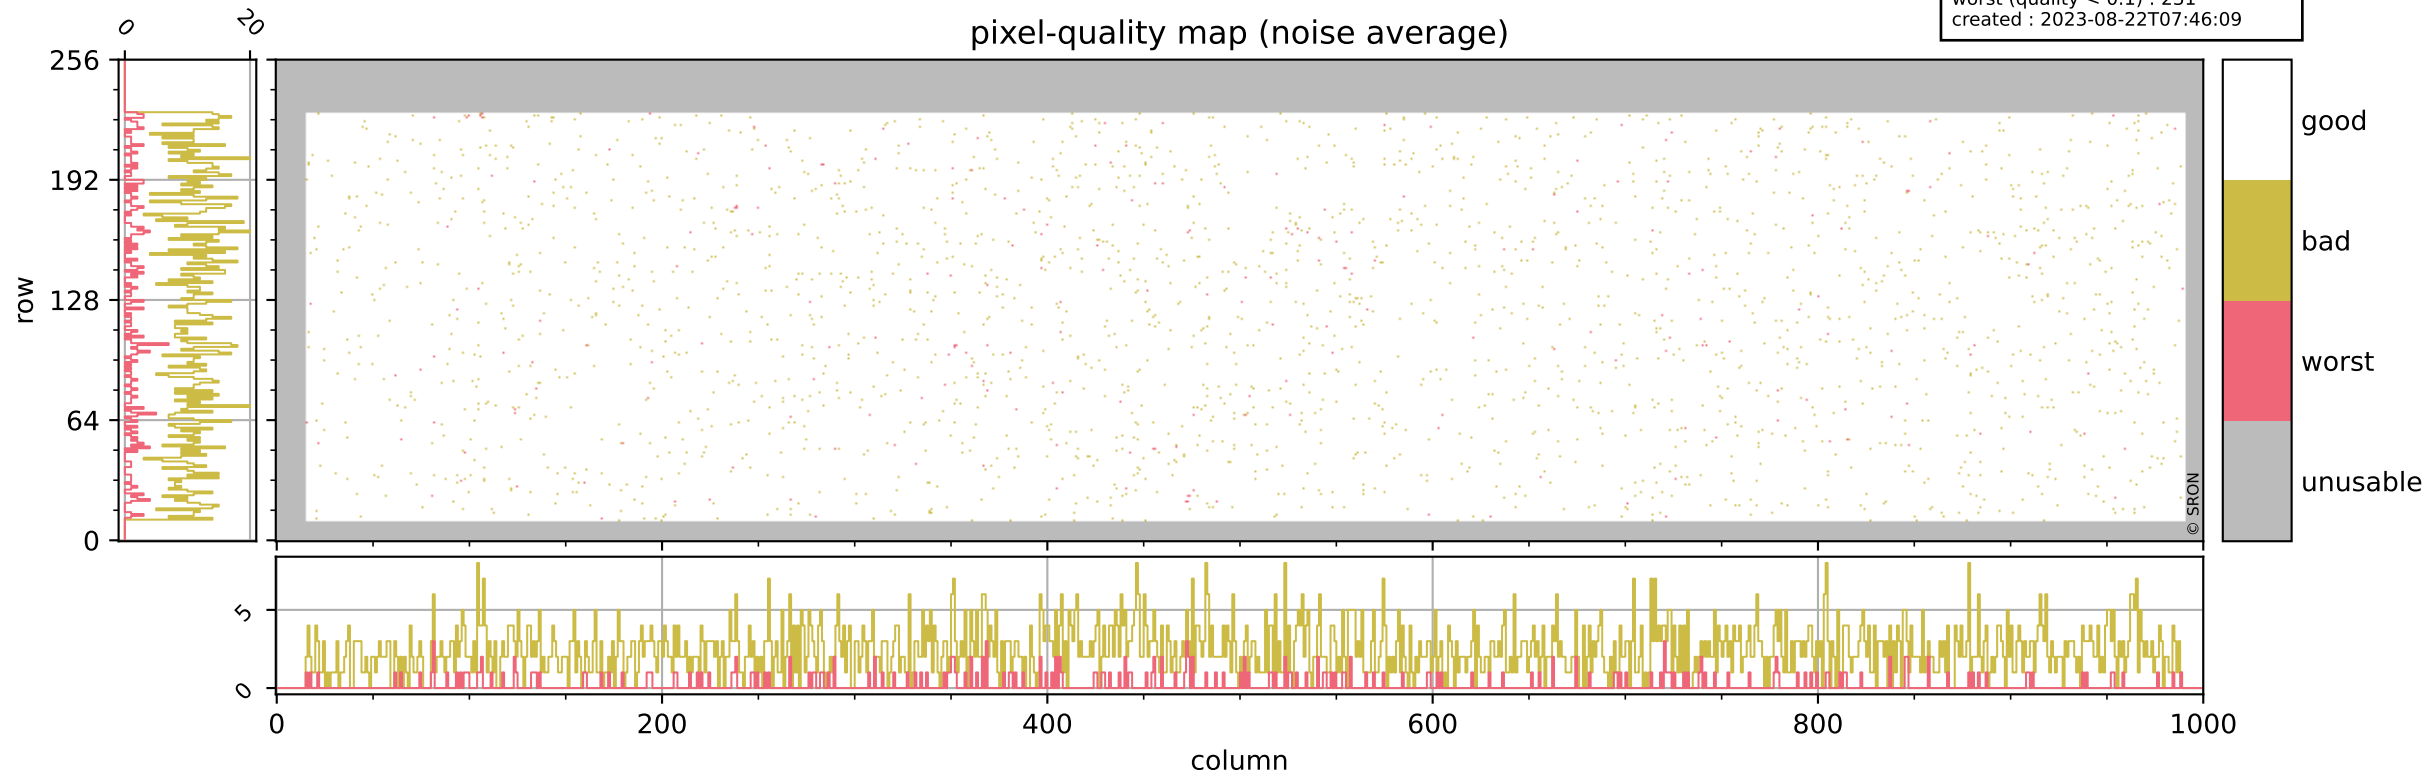

Tropomi SWIR pixel quality (official)

orbits : 19 in [4297, 4342]
coverage : 2018-08-12 / 2018-08-15
bad (quality < 0.8) : 288
worst (quality < 0.1) : 115
created : 2023-08-22T07:46:09

pixel-quality map (dark)

Tropomi SWIR pixel quality (official)

orbits : 19 in [4297, 4342]
coverage : 2018-08-12 / 2018-08-15
bad (quality < 0.8) : 2422
worst (quality < 0.1) : 231
created : 2023-08-22T07:46:09

pixel-quality map (noise average)

Tropomi SWIR pixel quality (official)

orbits : 19 in [4297, 4342]
coverage : 2018-08-12 / 2018-08-15
to good : 355
good to bad : 673
to worst : 104
created : 2023-08-22T07:46:10

total quality compared with SWIR pixel-quality CKD

Tropomi SWIR pixel quality (official)

orbits : 19 in [4297, 4342]
coverage : 2018-08-12 / 2018-08-15
created : 2023-08-22T07:46:10

Histograms of pixel-quality

Tropomi SWIR pixel quality (official) ground-tracks of Sentinel-5P