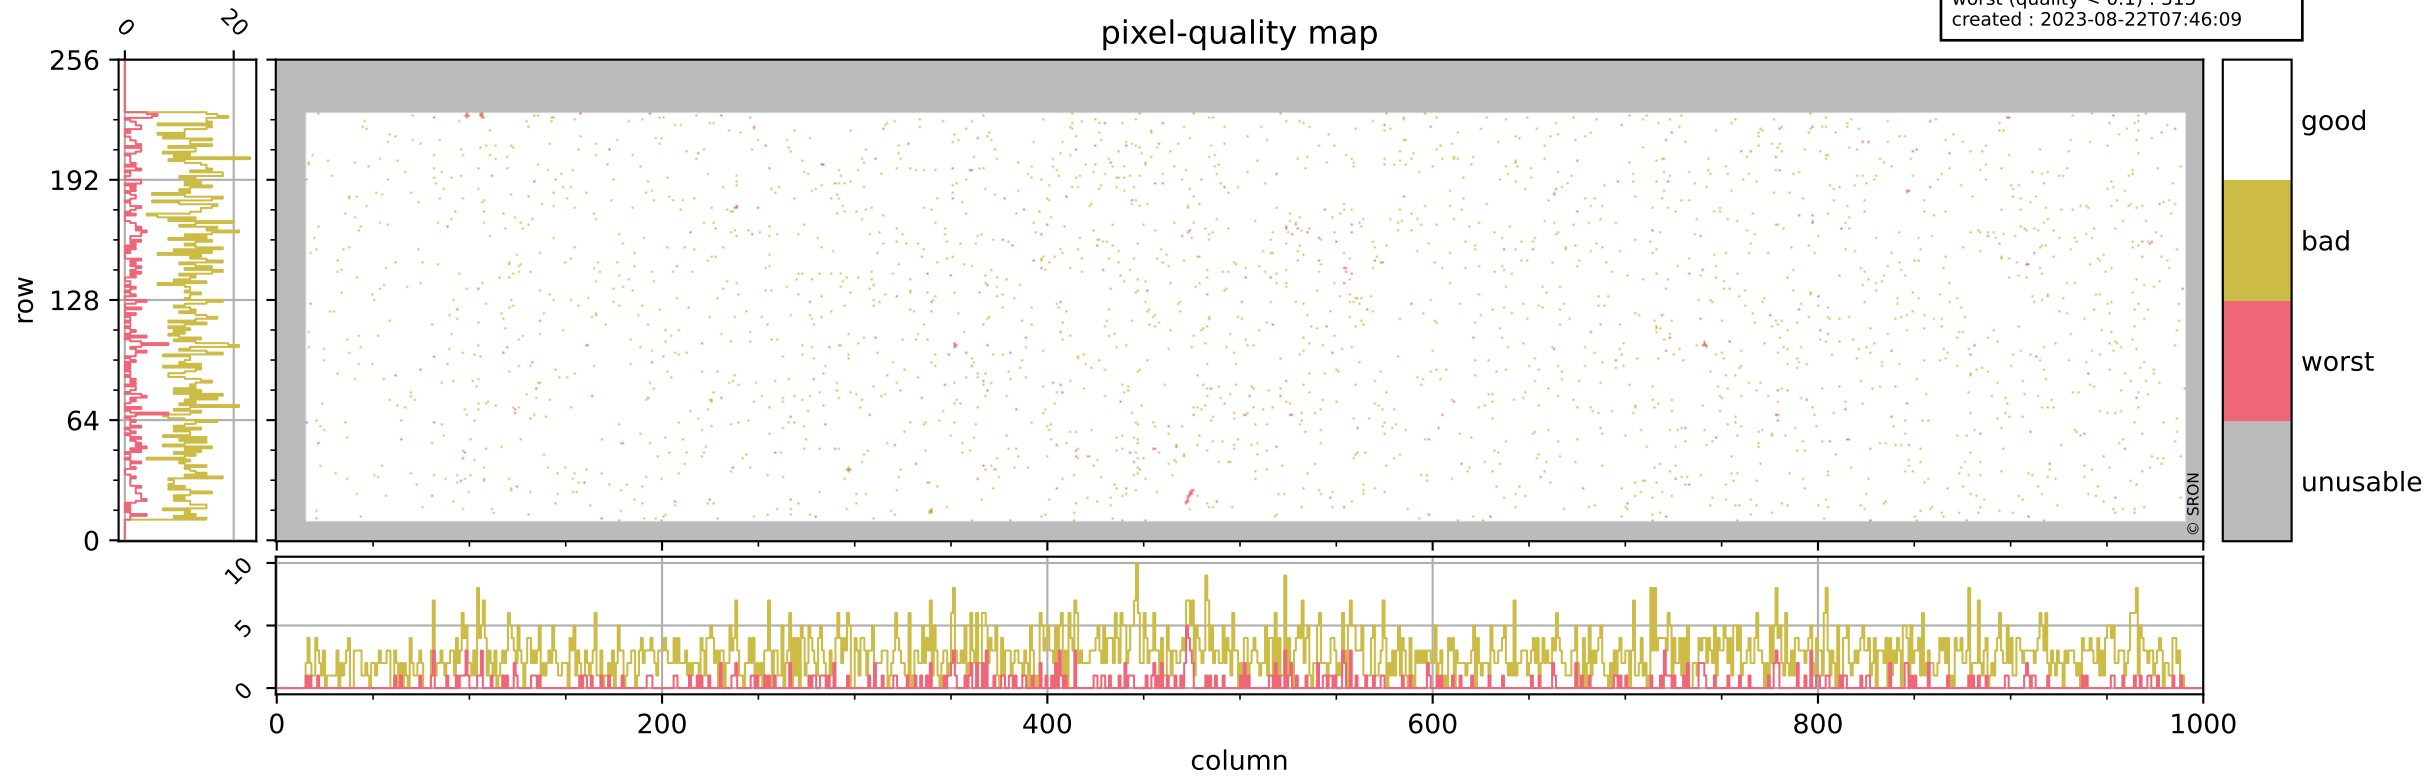

Tropomi SWIR pixel quality (official)

orbits : 19 in [4297, 4342]
coverage : 2018-08-12 / 2018-08-15
bad (quality < 0.8) : 2670
worst (quality < 0.1) : 315
created : 2023-08-22T07:46:09

pixel-quality map

Tropomi SWIR pixel quality (official)

orbits : 19 in [4297, 4342]
coverage : 2018-08-12 / 2018-08-15
bad (quality < 0.8) : 288
worst (quality < 0.1) : 115
created : 2023-08-22T07:46:09

pixel-quality map (dark)

Tropomi SWIR pixel quality (official)

orbits : 19 in [4297, 4342]
coverage : 2018-08-12 / 2018-08-15
bad (quality < 0.8) : 2422
worst (quality < 0.1) : 231
created : 2023-08-22T07:46:09

pixel-quality map (noise average)

Tropomi SWIR pixel quality (official)

orbits : 19 in [4297, 4342]
coverage : 2018-08-12 / 2018-08-15
created : 2023-08-22T07:46:10

Histograms of pixel-quality

Tropomi SWIR pixel quality (official) ground-tracks of Sentinel-5P