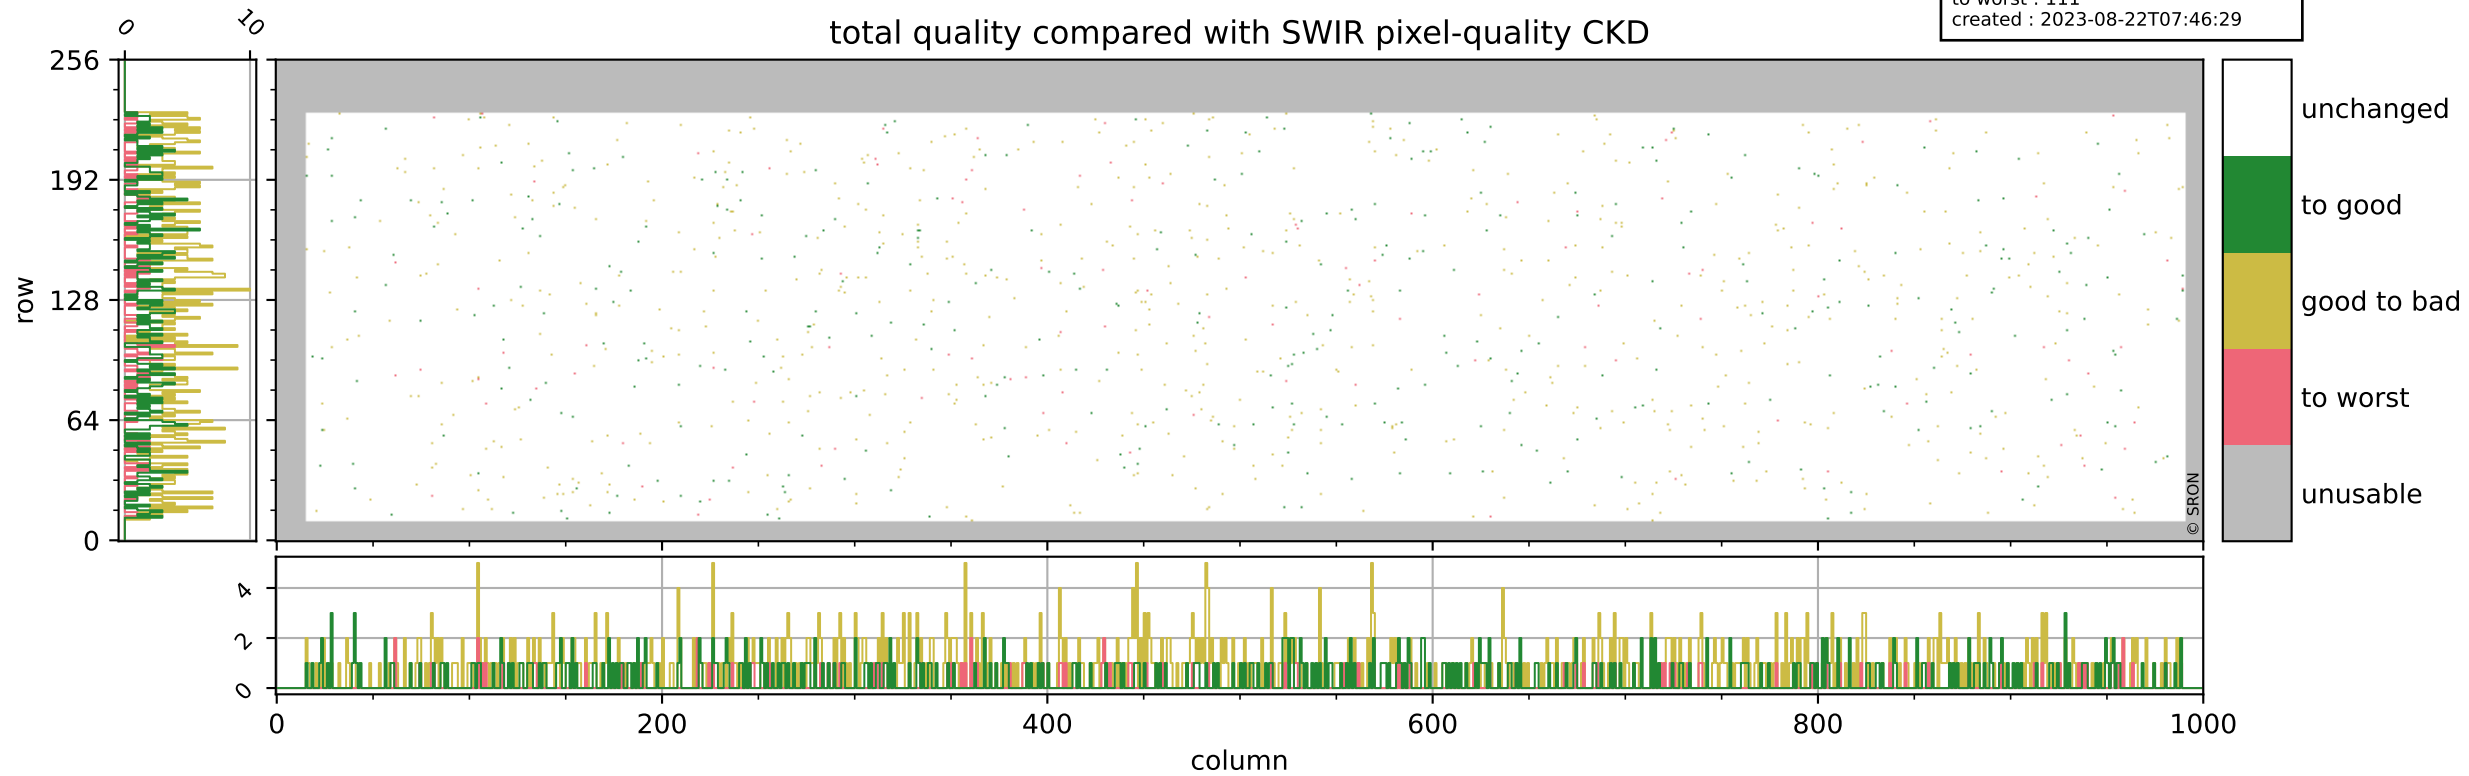

Tropomi SWIR pixel quality (official)

orbits : 19 in [4432, 4477]
coverage : 2018-08-21 / 2018-08-24
bad (quality < 0.8) : 286
worst (quality < 0.1) : 117
created : 2023-08-22T07:46:29

Tropomi SWIR pixel quality (official)

orbits : 19 in [4432, 4477]
coverage : 2018-08-21 / 2018-08-24
bad (quality < 0.8) : 2438
worst (quality < 0.1) : 246
created : 2023-08-22T07:46:29

pixel-quality map (noise average)

Tropomi SWIR pixel quality (official)

orbits : 19 in [4432, 4477]
coverage : 2018-08-21 / 2018-08-24
to good : 355
good to bad : 685
to worst : 111
created : 2023-08-22T07:46:29

total quality compared with SWIR pixel-quality CKD

Tropomi SWIR pixel quality (official)

orbits : 19 in [4432, 4477]
coverage : 2018-08-21 / 2018-08-24
created : 2023-08-22T07:46:29

Histograms of pixel-quality

Tropomi SWIR pixel quality (official) ground-tracks of Sentinel-5P

orbits : 19 in [4432, 4477]
coverage : 2018-08-21 / 2018-08-24
created : 2023-08-22T07:46:30