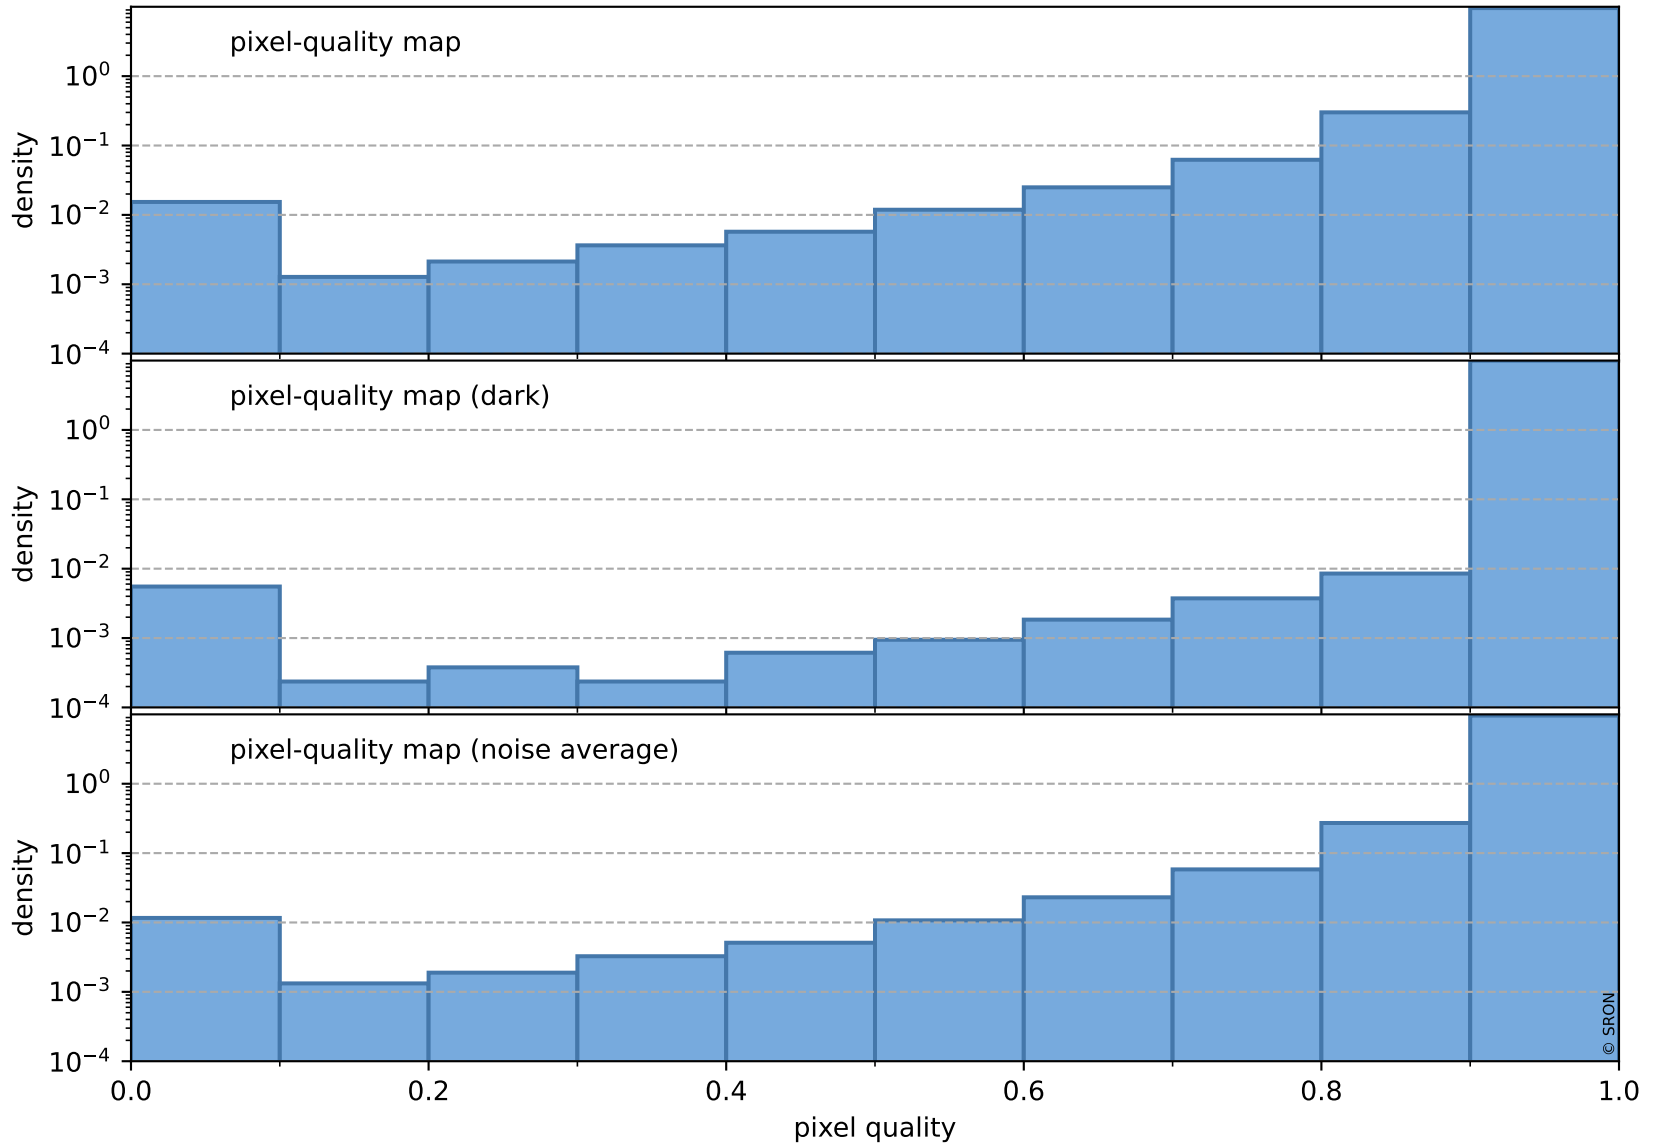

orbits : 19 in [4432, 4477]
coverage : 2018-08-21 / 2018-08-24
to good : 355
good to bad : 685
to worst : 111
created : 2023-08-22T07:46:29

total quality compared with SWIR pixel-quality CKD

Tropomi SWIR pixel quality (official)

orbits : 19 in [4432, 4477]
coverage : 2018-08-21 / 2018-08-24
created : 2023-08-22T07:46:29

Histograms of pixel-quality

Tropomi SWIR pixel quality (official) ground-tracks of Sentinel-5P

orbits : 19 in [4432, 4477]
coverage : 2018-08-21 / 2018-08-24
created : 2023-08-22T07:46:30

Tropomi SWIR pixel quality (official)

orbits : [2827, 4477]
coverage : 2018-04-30 / 2018-08-24
created : 2023-08-22T07:46:30

trend of pixel quality & temperatures