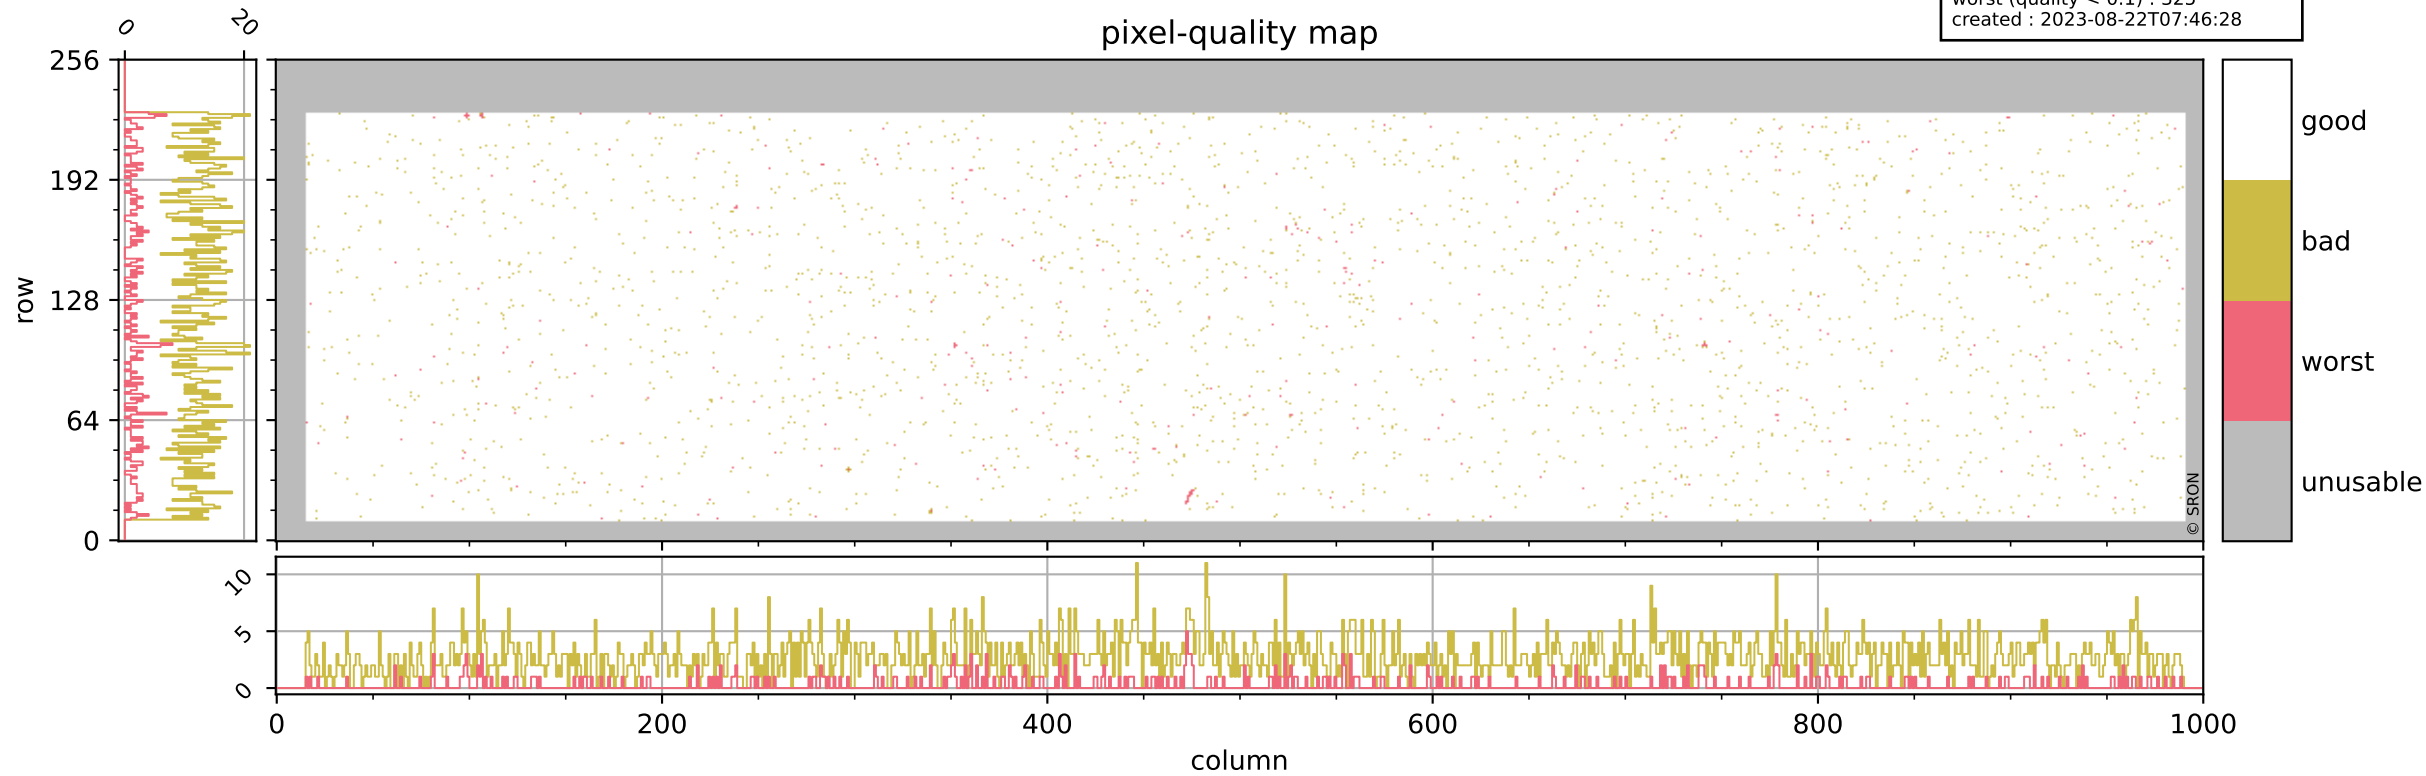

Tropomi SWIR pixel quality (official)

orbits : 19 in [4432, 4477]
coverage : 2018-08-21 / 2018-08-24
bad (quality < 0.8) : 2692
worst (quality < 0.1) : 325
created : 2023-08-22T07:46:28

pixel-quality map

Tropomi SWIR pixel quality (official)

orbits : 19 in [4432, 4477]
coverage : 2018-08-21 / 2018-08-24
bad (quality < 0.8) : 286
worst (quality < 0.1) : 117
created : 2023-08-22T07:46:29

Tropomi SWIR pixel quality (official)

orbits : 19 in [4432, 4477]
coverage : 2018-08-21 / 2018-08-24
bad (quality < 0.8) : 2438
worst (quality < 0.1) : 246
created : 2023-08-22T07:46:29

pixel-quality map (noise average)

Tropomi SWIR pixel quality (official)

orbits : 19 in [4432, 4477]
coverage : 2018-08-21 / 2018-08-24
created : 2023-08-22T07:46:29

Histograms of pixel-quality

Tropomi SWIR pixel quality (official) ground-tracks of Sentinel-5P

orbits : 19 in [4432, 4477]
coverage : 2018-08-21 / 2018-08-24
created : 2023-08-22T07:46:30