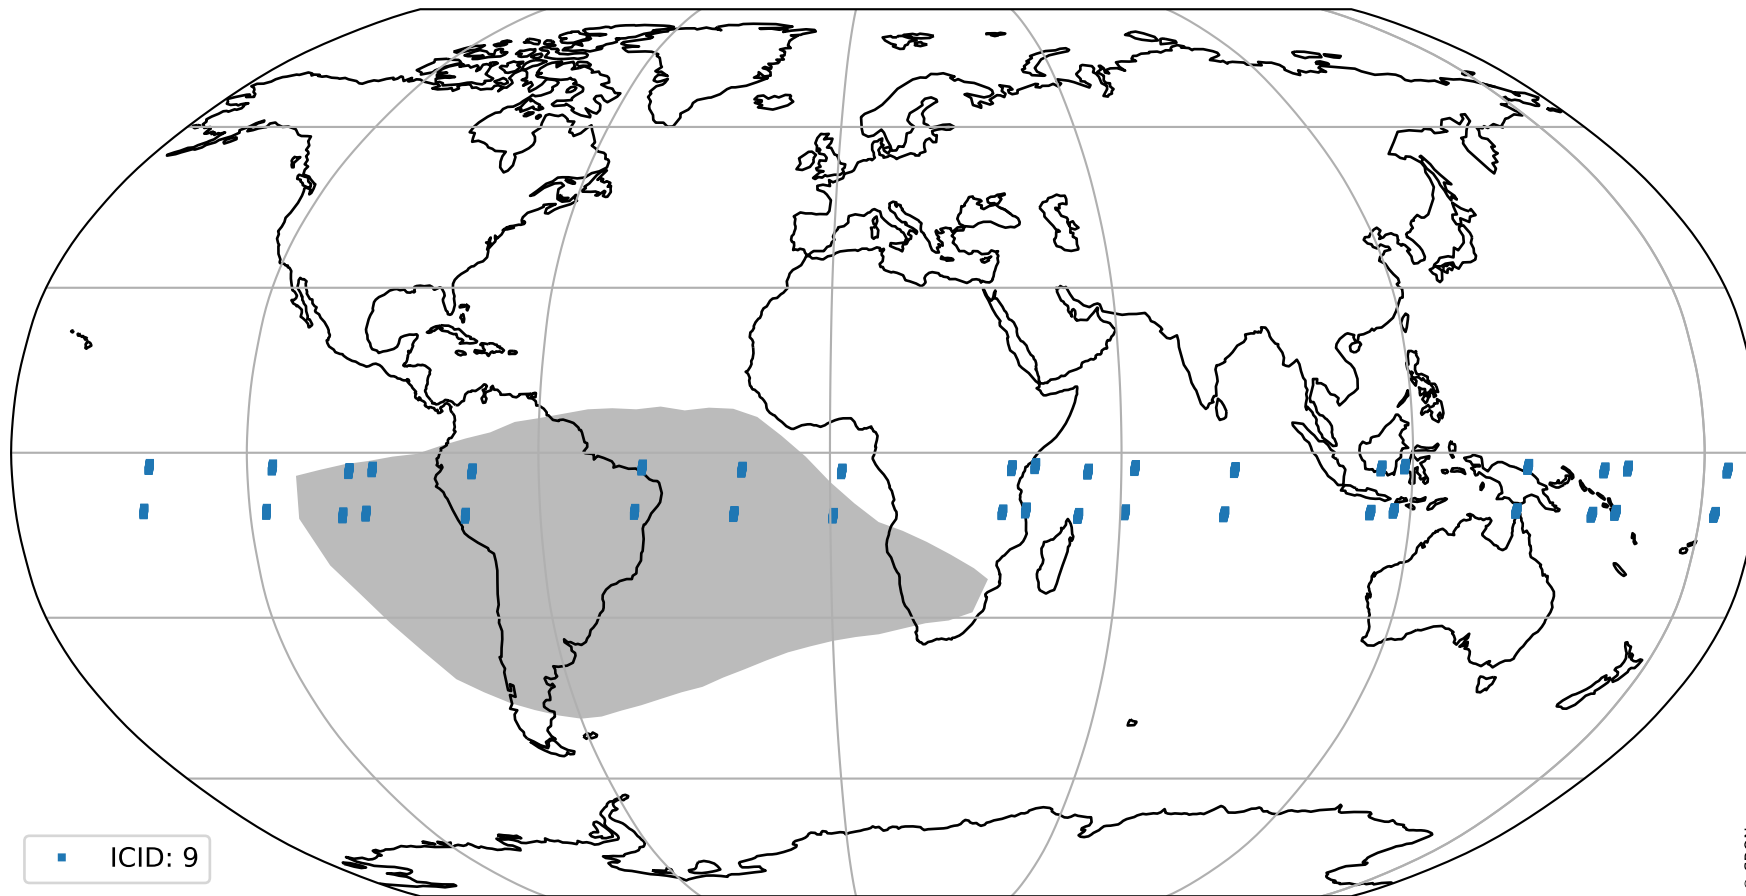

orbits : 19 in [4432, 4477]
coverage : 2018-08-21 / 2018-08-24
bad (quality < 0.8) : 2438
worst (quality < 0.1) : 246
created : 2023-08-22T07:46:29

pixel-quality map (noise average)

Tropomi SWIR pixel quality (official)

orbits : 19 in [4432, 4477]
coverage : 2018-08-21 / 2018-08-24
to good : 355
good to bad : 685
to worst : 111
created : 2023-08-22T07:46:29

total quality compared with SWIR pixel-quality CKD

Tropomi SWIR pixel quality (official)

orbits : 19 in [4432, 4477]
coverage : 2018-08-21 / 2018-08-24
created : 2023-08-22T07:46:29

Histograms of pixel-quality

Tropomi SWIR pixel quality (official) ground-tracks of Sentinel-5P

orbits : 19 in [4432, 4477]
coverage : 2018-08-21 / 2018-08-24
created : 2023-08-22T07:46:30

Tropomi SWIR pixel quality (official)

orbits : [2827, 4477]
coverage : 2018-04-30 / 2018-08-24
created : 2023-08-22T07:46:30

trend of pixel quality & temperatures