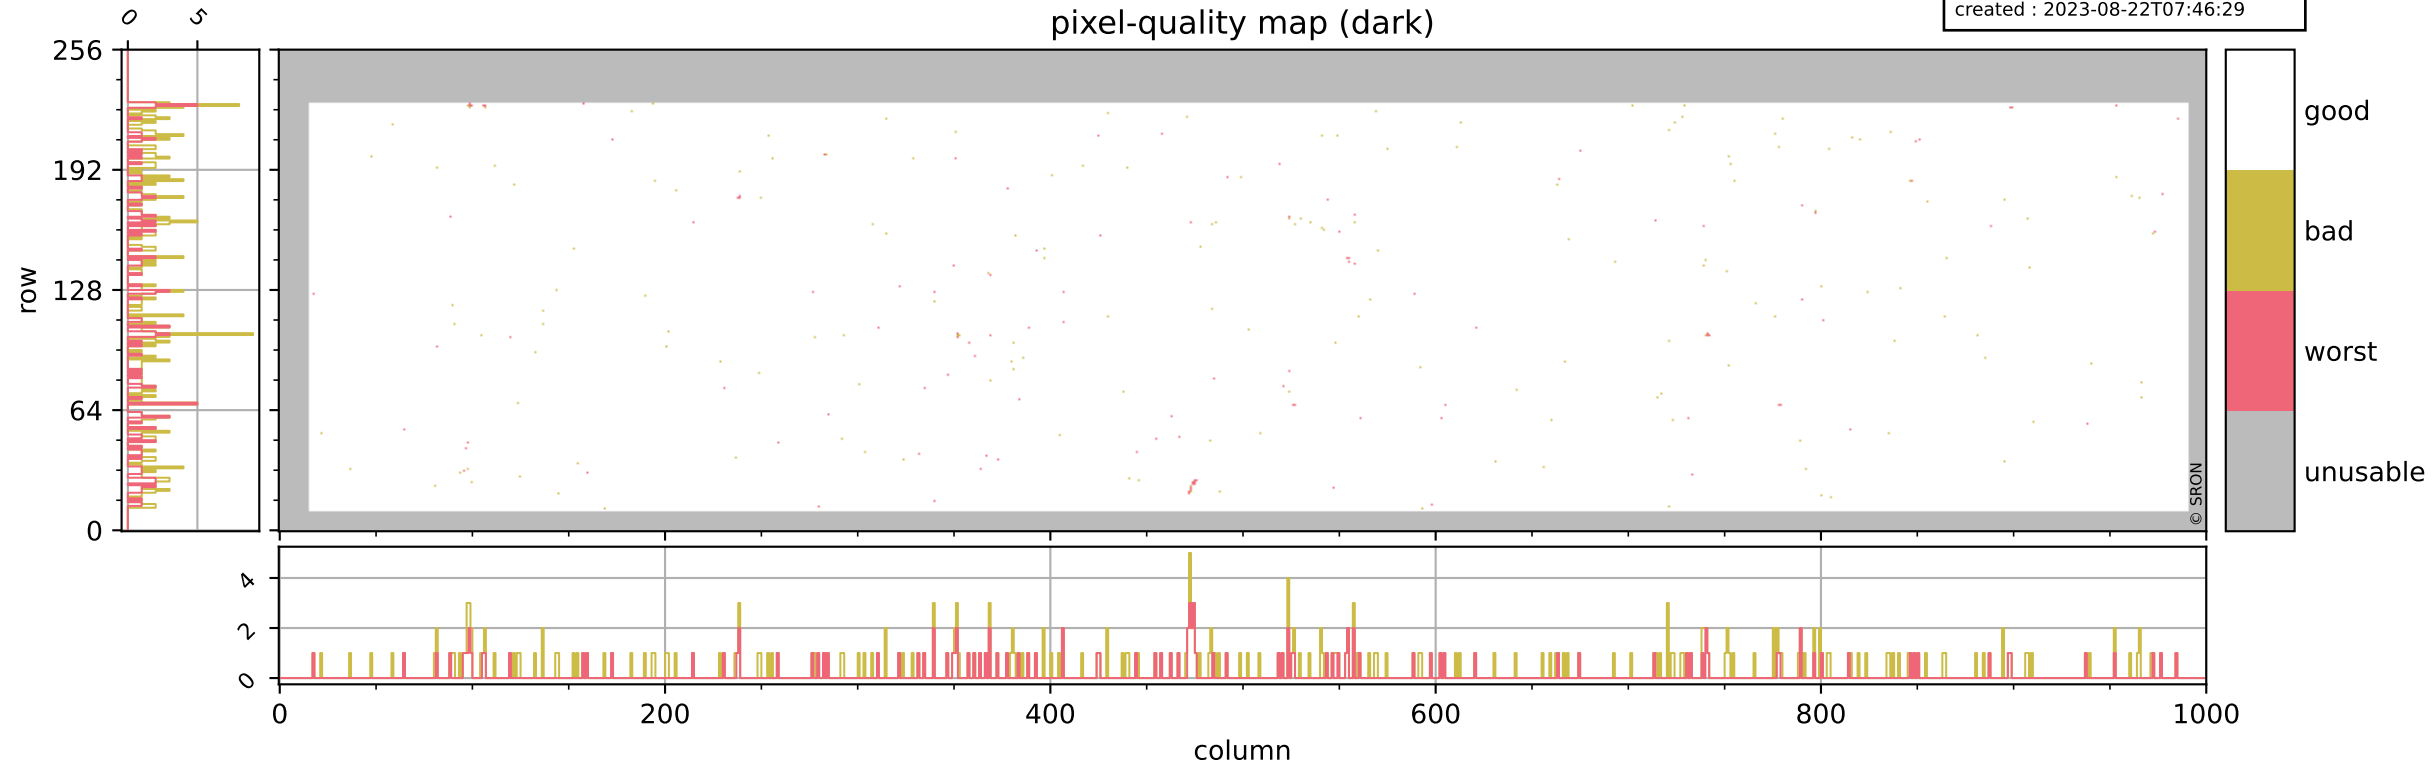

Tropomi SWIR pixel quality (official)

orbits : 19 in [4432, 4477]
coverage : 2018-08-21 / 2018-08-24
bad (quality < 0.8) : 2692
worst (quality < 0.1) : 325
created : 2023-08-22T07:46:28

pixel-quality map

Tropomi SWIR pixel quality (official)

orbits : 19 in [4432, 4477]
coverage : 2018-08-21 / 2018-08-24
bad (quality < 0.8) : 286
worst (quality < 0.1) : 117
created : 2023-08-22T07:46:29

Tropomi SWIR pixel quality (official)

orbits : 19 in [4432, 4477]
coverage : 2018-08-21 / 2018-08-24
bad (quality < 0.8) : 2438
worst (quality < 0.1) : 246
created : 2023-08-22T07:46:29

pixel-quality map (noise average)

Tropomi SWIR pixel quality (official)

orbits : 19 in [4432, 4477]
coverage : 2018-08-21 / 2018-08-24
to good : 355
good to bad : 685
to worst : 111
created : 2023-08-22T07:46:29

total quality compared with SWIR pixel-quality CKD

Tropomi SWIR pixel quality (official)