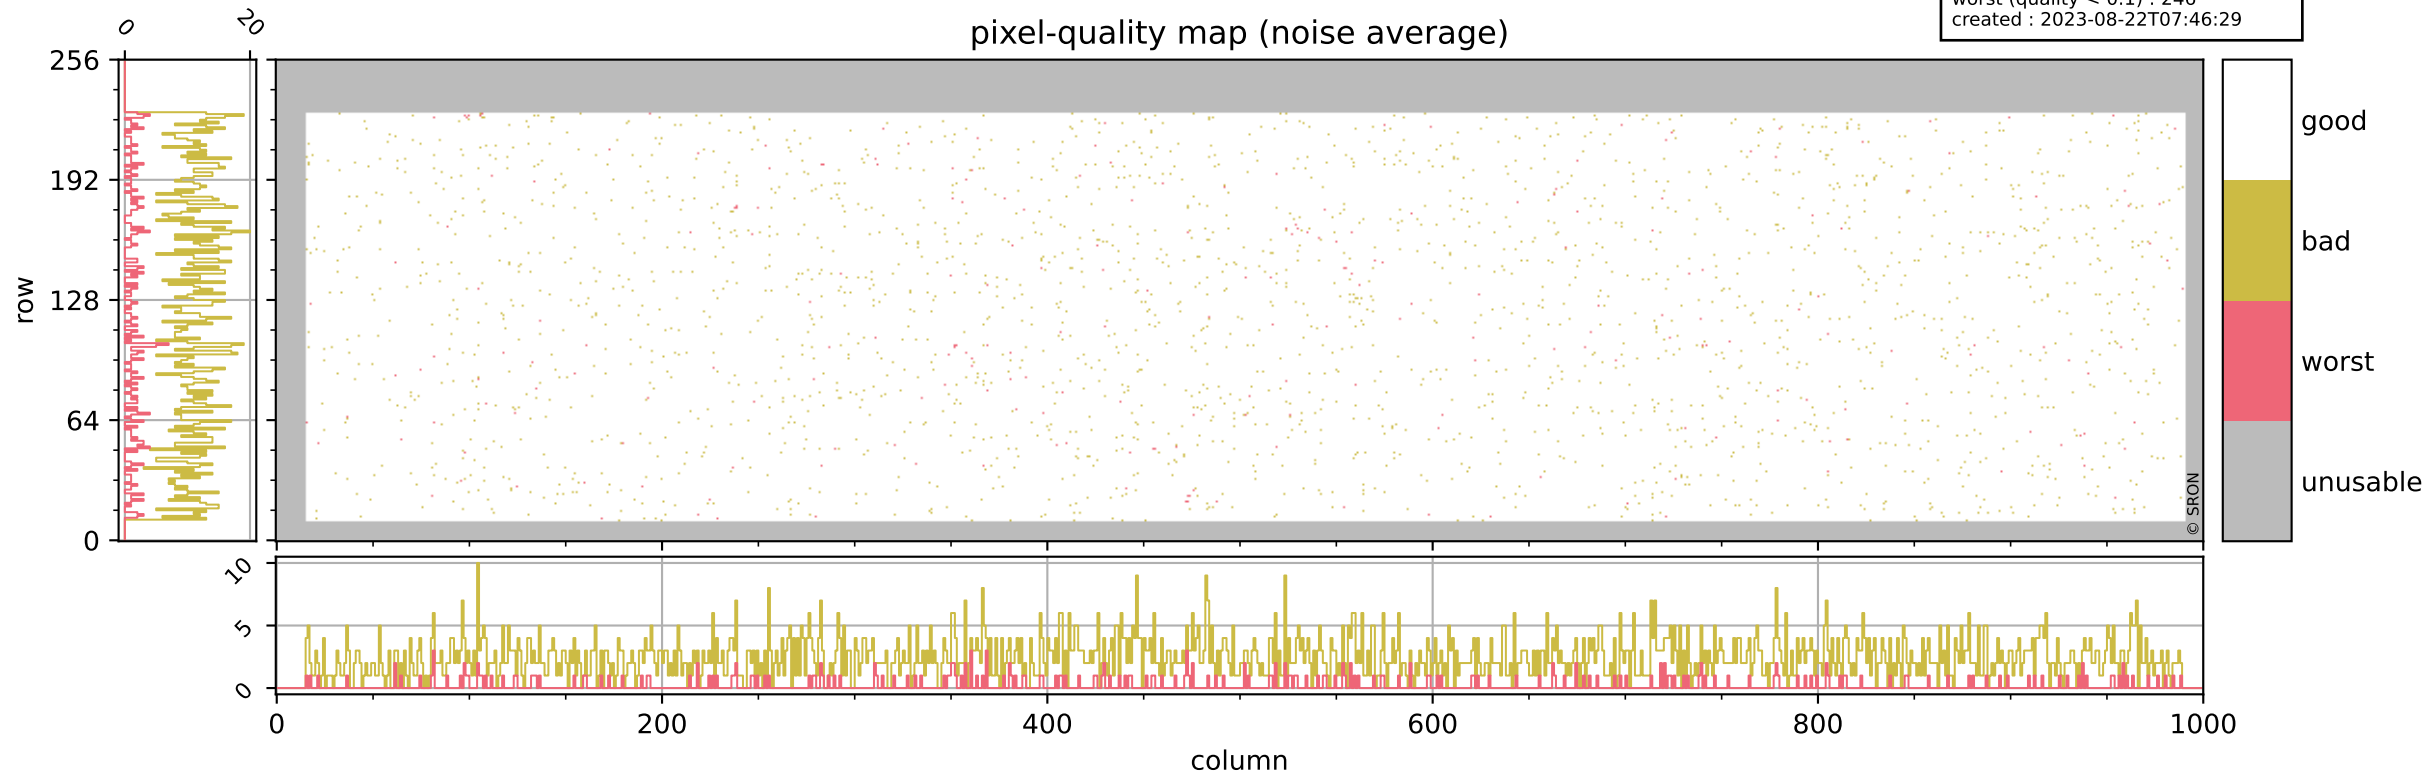

Tropomi SWIR pixel quality (official)

orbits : 19 in [4432, 4477]
coverage : 2018-08-21 / 2018-08-24
bad (quality < 0.8) : 286
worst (quality < 0.1) : 117
created : 2023-08-22T07:46:29

Tropomi SWIR pixel quality (official)

orbits : 19 in [4432, 4477]
coverage : 2018-08-21 / 2018-08-24
bad (quality < 0.8) : 2438
worst (quality < 0.1) : 246
created : 2023-08-22T07:46:29

pixel-quality map (noise average)

Tropomi SWIR pixel quality (official)

orbits : 19 in [4432, 4477]
coverage : 2018-08-21 / 2018-08-24
to good : 355
good to bad : 685
to worst : 111
created : 2023-08-22T07:46:29

total quality compared with SWIR pixel-quality CKD

Tropomi SWIR pixel quality (official)

orbits : 19 in [4432, 4477]
coverage : 2018-08-21 / 2018-08-24
created : 2023-08-22T07:46:29

Histograms of pixel-quality

Tropomi SWIR pixel quality (official) ground-tracks of Sentinel-5P

orbits : 19 in [4432, 4477]
coverage : 2018-08-21 / 2018-08-24
created : 2023-08-22T07:46:30