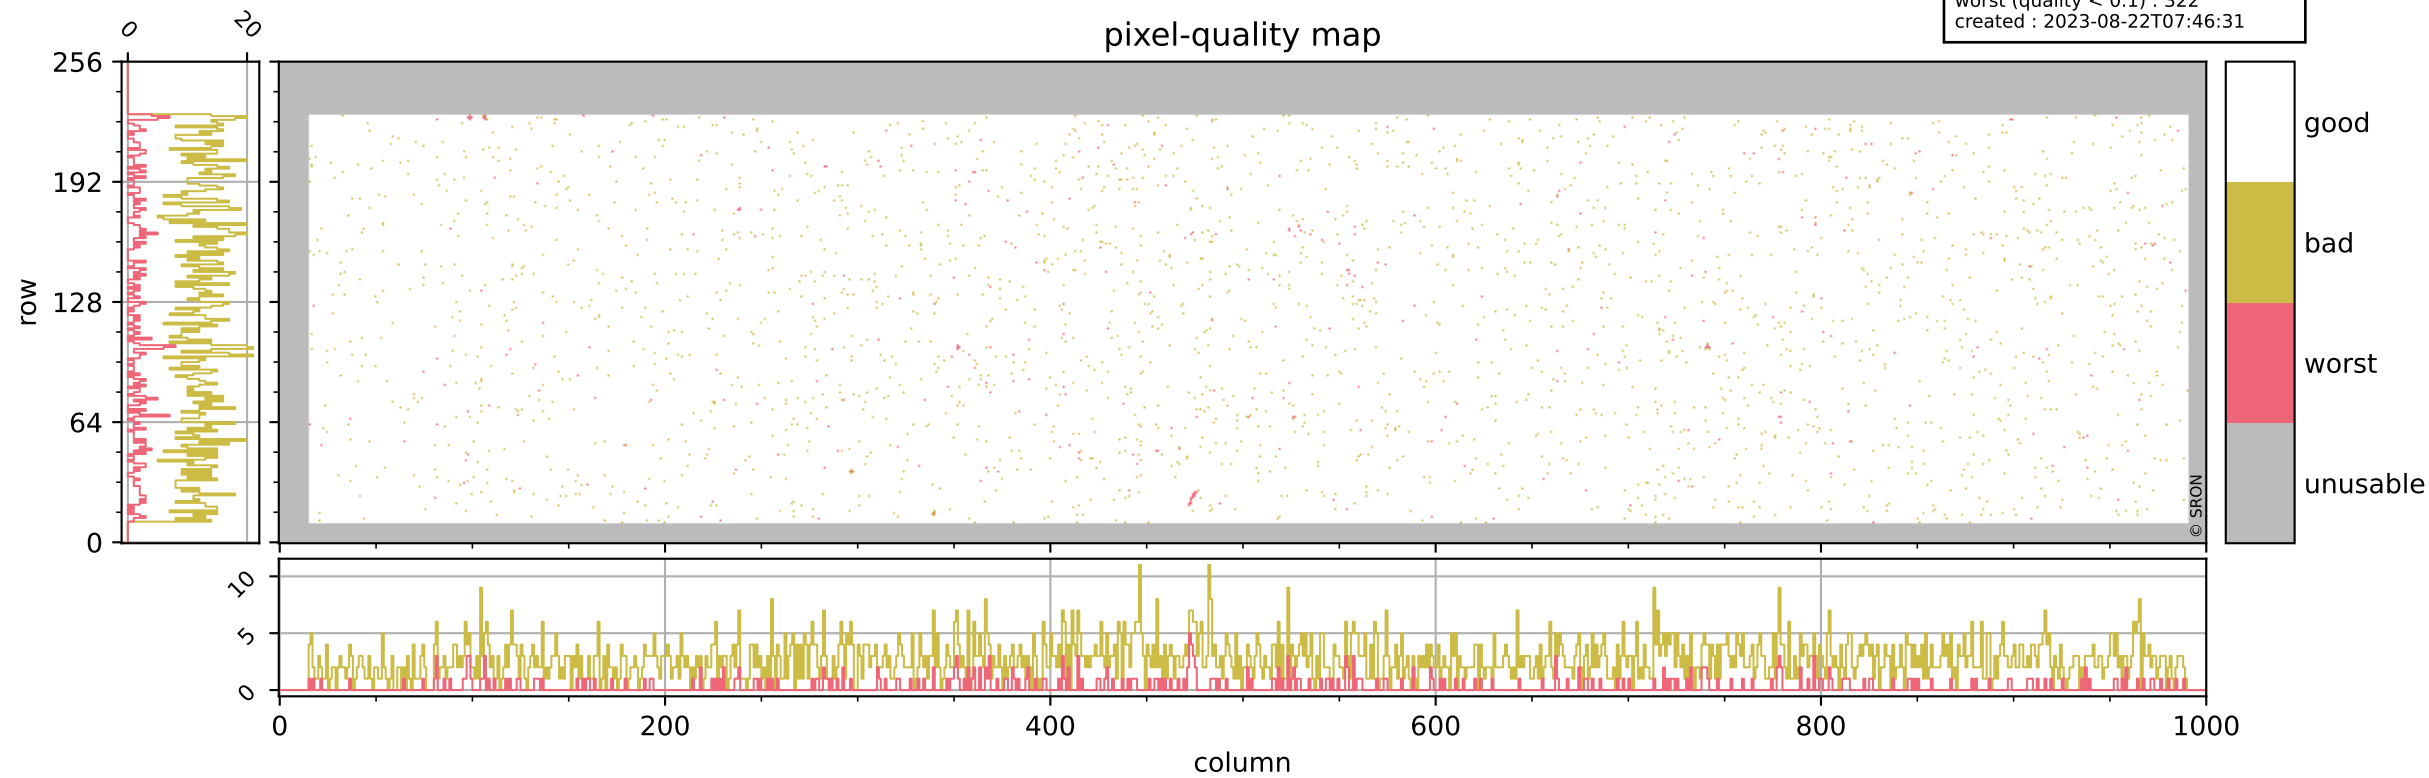

Tropomi SWIR pixel quality (official)

orbits : 18 in [4447, 4492]
coverage : 2018-08-23 / 2018-08-26
bad (quality < 0.8) : 2694
worst (quality < 0.1) : 322
created : 2023-08-22T07:46:31

pixel-quality map

Tropomi SWIR pixel quality (official)

orbits : 18 in [4447, 4492]
coverage : 2018-08-23 / 2018-08-26
bad (quality < 0.8) : 289
worst (quality < 0.1) : 117
created : 2023-08-22T07:46:31

Tropomi SWIR pixel quality (official)

orbits : 18 in [4447, 4492]
coverage : 2018-08-23 / 2018-08-26
bad (quality < 0.8) : 2439
worst (quality < 0.1) : 243
created : 2023-08-22T07:46:31

pixel-quality map (noise average)

Tropomi SWIR pixel quality (official)

orbits : 18 in [4447, 4492]
coverage : 2018-08-23 / 2018-08-26
created : 2023-08-22T07:46:32

Histograms of pixel-quality

Tropomi SWIR pixel quality (official) ground-tracks of Sentinel-5P

orbits : 18 in [4447, 4492]
coverage : 2018-08-23 / 2018-08-26
created : 2023-08-22T07:46:32