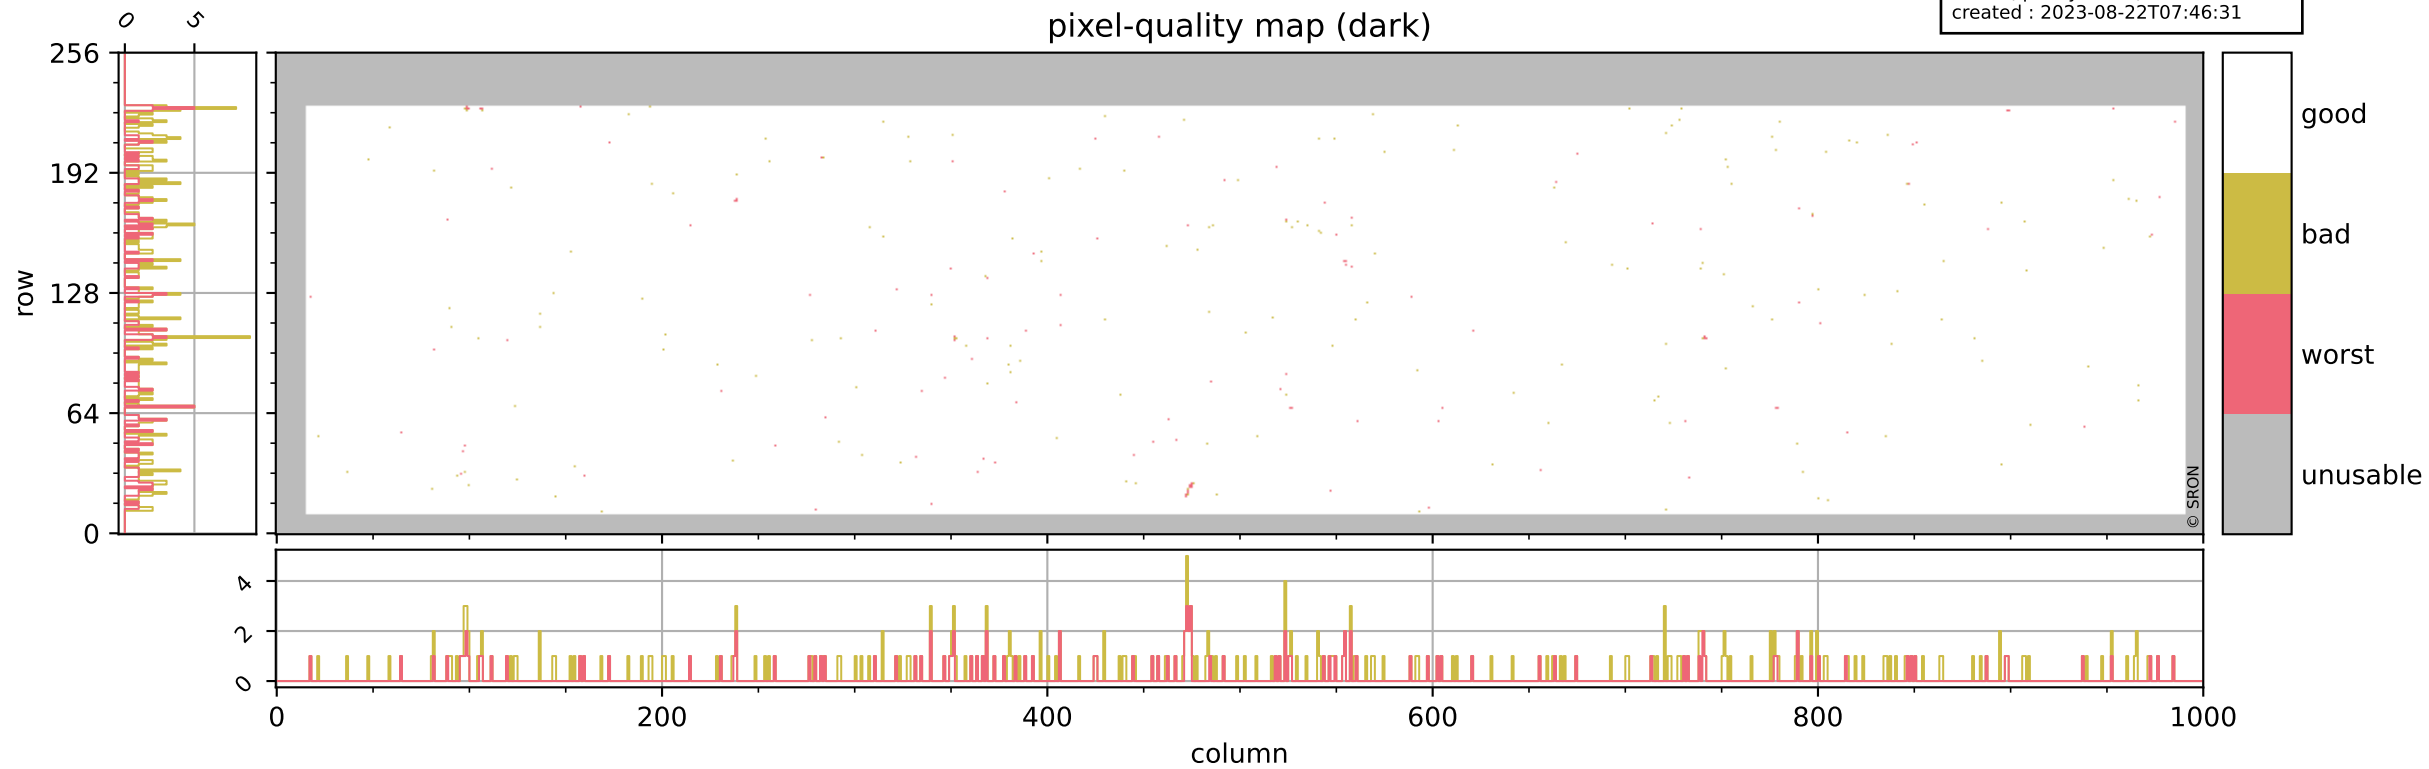

Tropomi SWIR pixel quality (official)

orbits : 18 in [4447, 4492]
coverage : 2018-08-23 / 2018-08-26
bad (quality < 0.8) : 2694
worst (quality < 0.1) : 322
created : 2023-08-22T07:46:31

pixel-quality map

Tropomi SWIR pixel quality (official)

orbits : 18 in [4447, 4492]
coverage : 2018-08-23 / 2018-08-26
bad (quality < 0.8) : 289
worst (quality < 0.1) : 117
created : 2023-08-22T07:46:31

Tropomi SWIR pixel quality (official)

orbits : 18 in [4447, 4492]
coverage : 2018-08-23 / 2018-08-26
bad (quality < 0.8) : 2439
worst (quality < 0.1) : 243
created : 2023-08-22T07:46:31

pixel-quality map (noise average)

Tropomi SWIR pixel quality (official)

orbits : 18 in [4447, 4492]
coverage : 2018-08-23 / 2018-08-26
created : 2023-08-22T07:46:32

Histograms of pixel-quality

Tropomi SWIR pixel quality (official) ground-tracks of Sentinel-5P

orbits : 18 in [4447, 4492]
coverage : 2018-08-23 / 2018-08-26
created : 2023-08-22T07:46:32