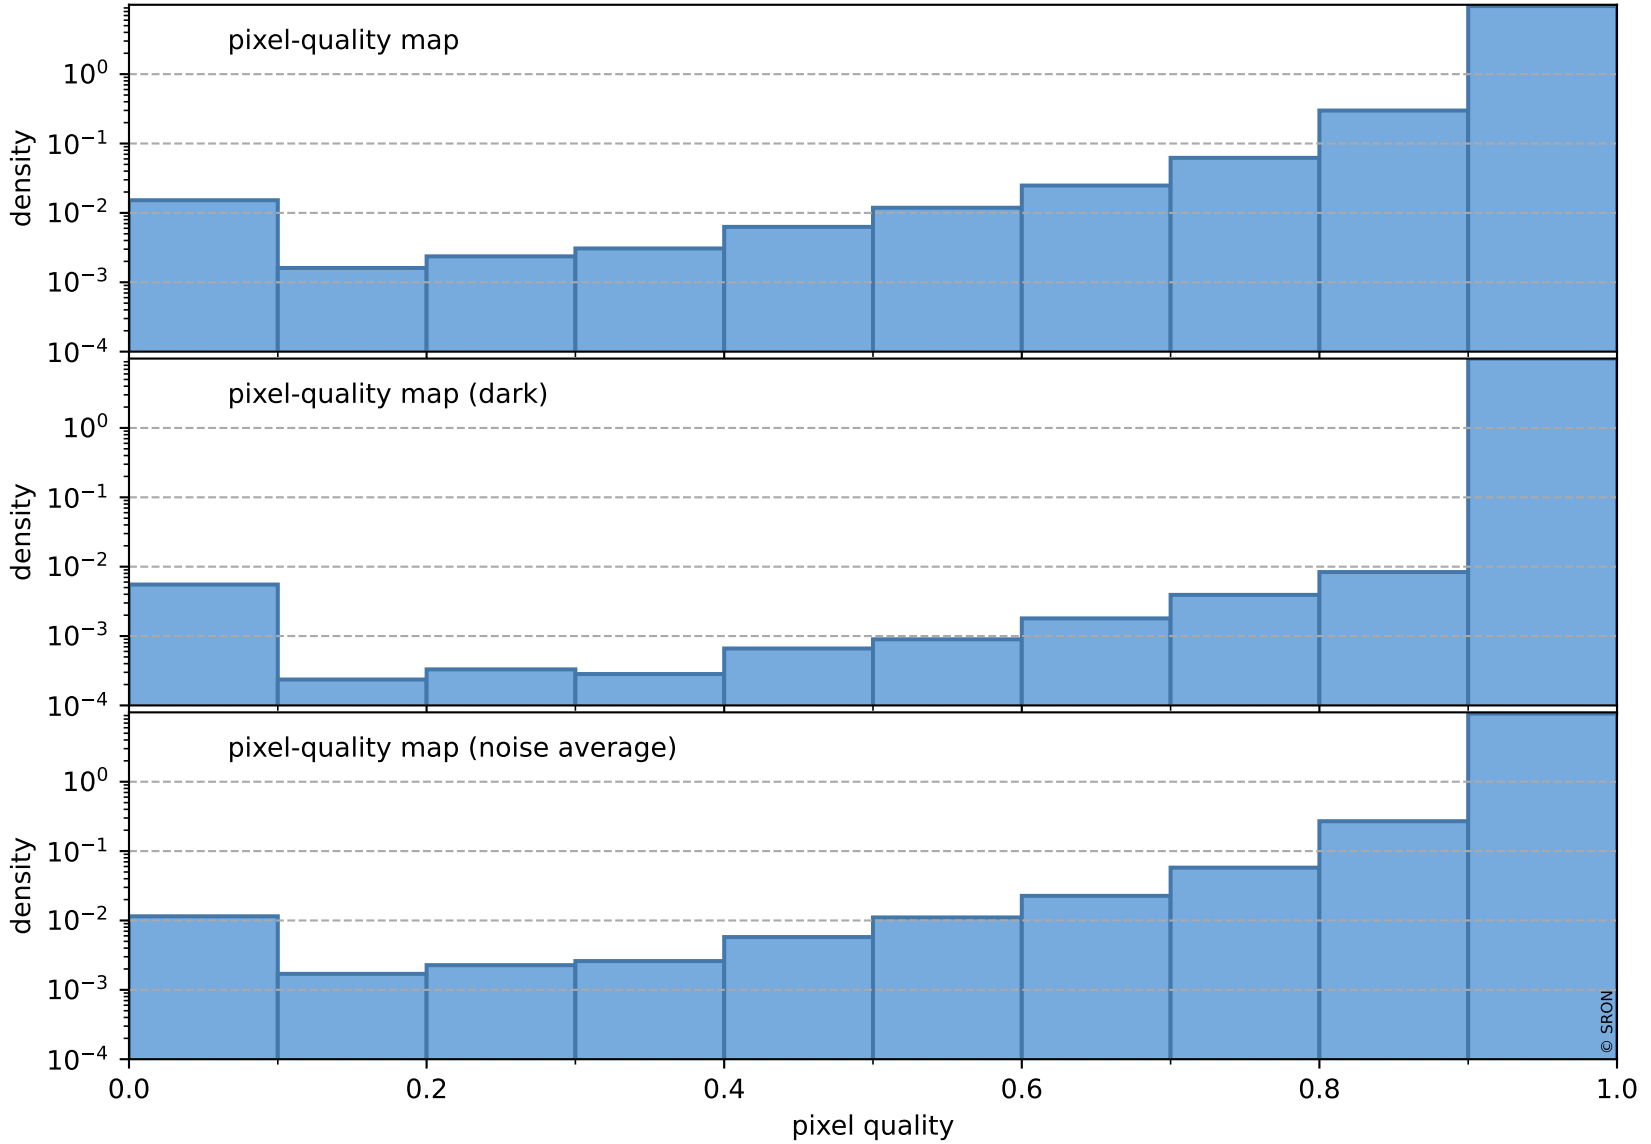

orbits : 18 in [4447, 4492]
coverage : 2018-08-23 / 2018-08-26
bad (quality < 0.8) : 2439
worst (quality < 0.1) : 243
created : 2023-08-22T07:46:31

pixel-quality map (noise average)

Tropomi SWIR pixel quality (official)

orbits : 18 in [4447, 4492]
coverage : 2018-08-23 / 2018-08-26
to good : 353
good to bad : 689
to worst : 110
created : 2023-08-22T07:46:31

total quality compared with SWIR pixel-quality CKD

Tropomi SWIR pixel quality (official)

orbits : 18 in [4447, 4492]
coverage : 2018-08-23 / 2018-08-26
created : 2023-08-22T07:46:32

Histograms of pixel-quality

Tropomi SWIR pixel quality (official) ground-tracks of Sentinel-5P

orbits : 18 in [4447, 4492]
coverage : 2018-08-23 / 2018-08-26
created : 2023-08-22T07:46:32

Tropomi SWIR pixel quality (official)

orbits : [2827, 4492]
coverage : 2018-04-30 / 2018-08-26
created : 2023-08-22T07:46:32

trend of pixel quality & temperatures