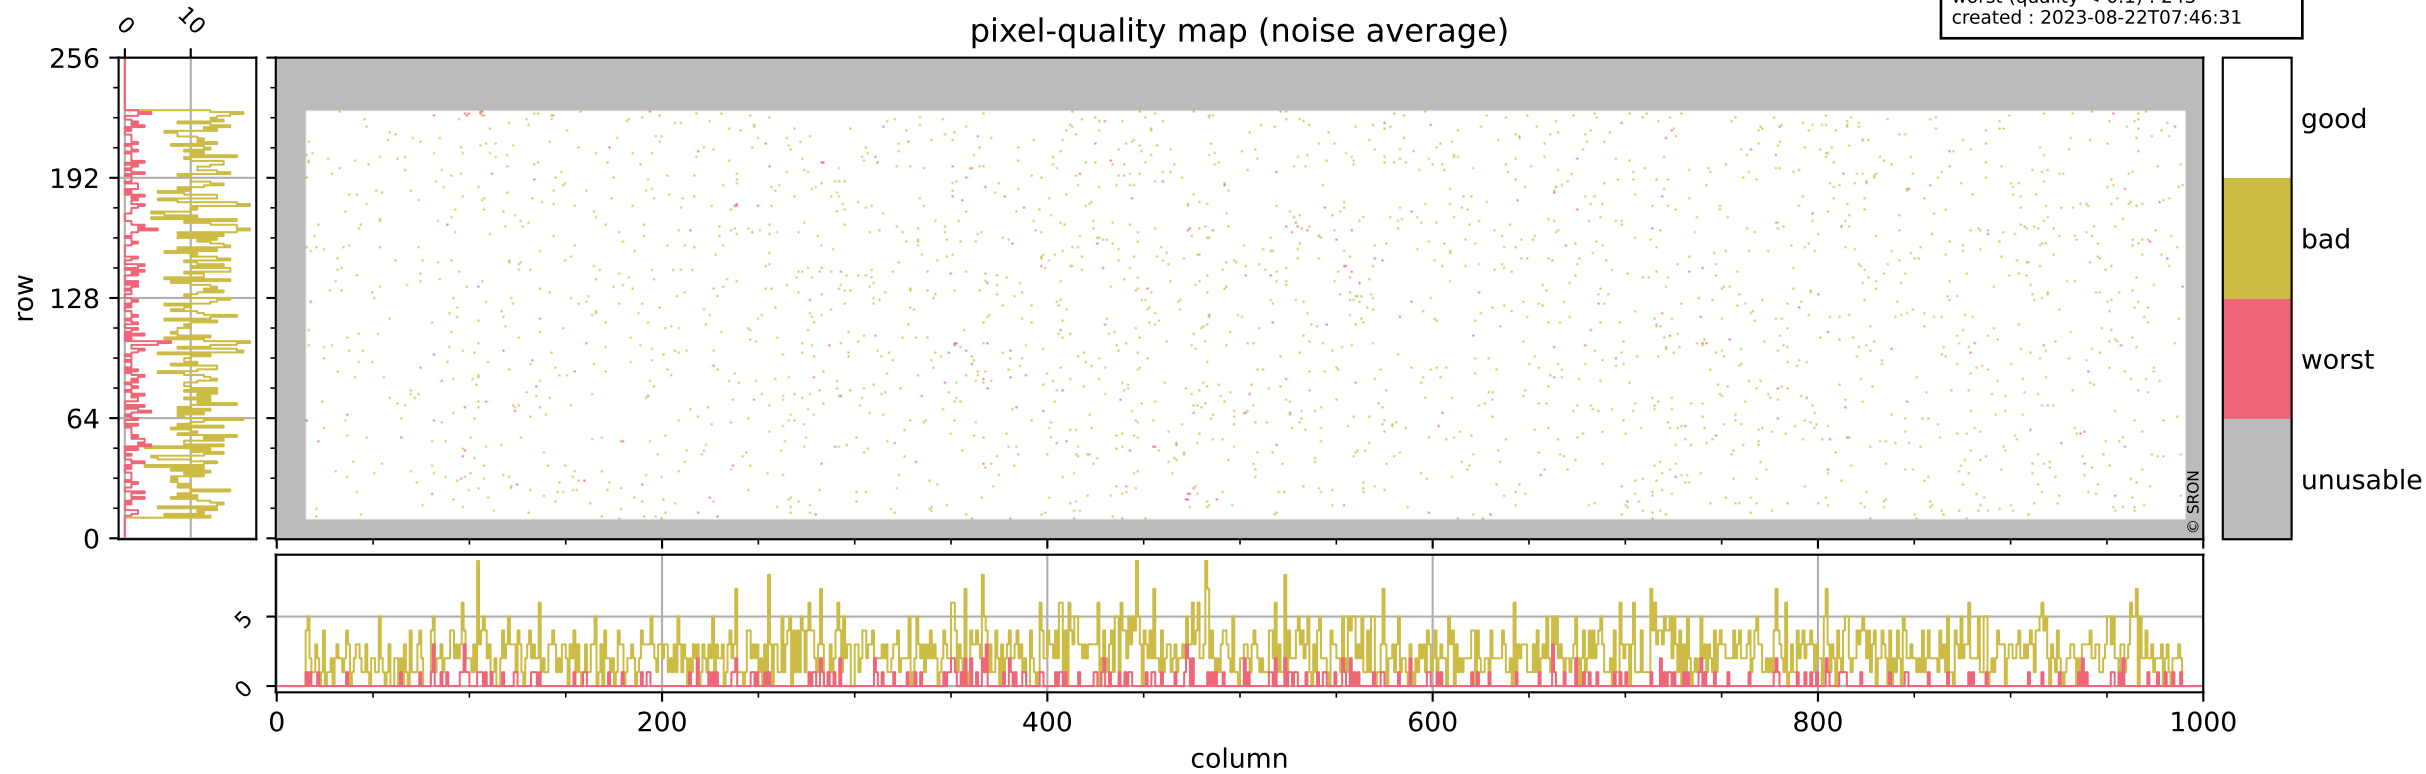

Tropomi SWIR pixel quality (official)

orbits : 18 in [4447, 4492]
coverage : 2018-08-23 / 2018-08-26
bad (quality < 0.8) : 289
worst (quality < 0.1) : 117
created : 2023-08-22T07:46:31

Tropomi SWIR pixel quality (official)

orbits : 18 in [4447, 4492]
coverage : 2018-08-23 / 2018-08-26
bad (quality < 0.8) : 2439
worst (quality < 0.1) : 243
created : 2023-08-22T07:46:31

pixel-quality map (noise average)

Tropomi SWIR pixel quality (official)

orbits : 18 in [4447, 4492]
coverage : 2018-08-23 / 2018-08-26
to good : 353
good to bad : 689
to worst : 110
created : 2023-08-22T07:46:31

total quality compared with SWIR pixel-quality CKD

Tropomi SWIR pixel quality (official)

orbits : 18 in [4447, 4492]
coverage : 2018-08-23 / 2018-08-26
created : 2023-08-22T07:46:32

Histograms of pixel-quality

Tropomi SWIR pixel quality (official) ground-tracks of Sentinel-5P

orbits : 18 in [4447, 4492]
coverage : 2018-08-23 / 2018-08-26
created : 2023-08-22T07:46:32