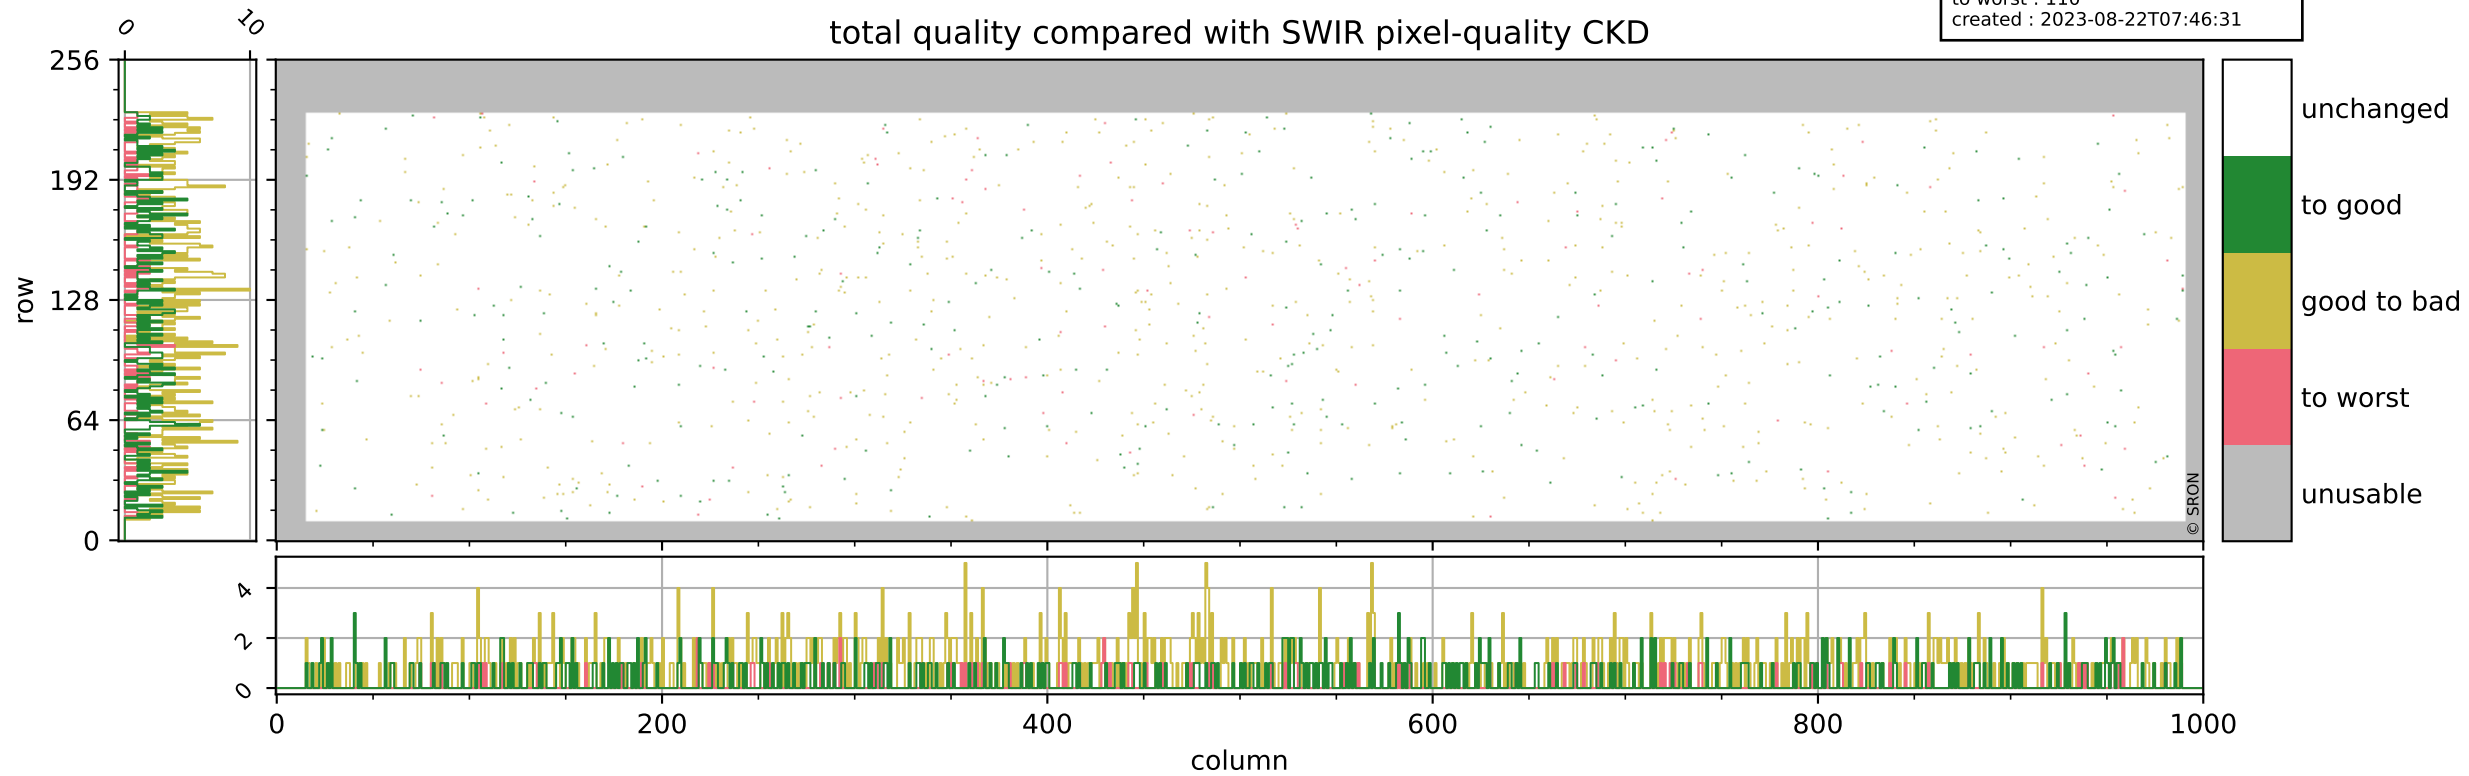

Tropomi SWIR pixel quality (official)

orbits : 18 in [4447, 4492]
coverage : 2018-08-23 / 2018-08-26
bad (quality < 0.8) : 289
worst (quality < 0.1) : 117
created : 2023-08-22T07:46:31

Tropomi SWIR pixel quality (official)

orbits : 18 in [4447, 4492]
coverage : 2018-08-23 / 2018-08-26
bad (quality < 0.8) : 2439
worst (quality < 0.1) : 243
created : 2023-08-22T07:46:31

pixel-quality map (noise average)

Tropomi SWIR pixel quality (official)

orbits : 18 in [4447, 4492]
coverage : 2018-08-23 / 2018-08-26
to good : 353
good to bad : 689
to worst : 110
created : 2023-08-22T07:46:31

total quality compared with SWIR pixel-quality CKD

Tropomi SWIR pixel quality (official)

orbits : 18 in [4447, 4492]
coverage : 2018-08-23 / 2018-08-26
created : 2023-08-22T07:46:32

Histograms of pixel-quality

Tropomi SWIR pixel quality (official) ground-tracks of Sentinel-5P

orbits : 18 in [4447, 4492]
coverage : 2018-08-23 / 2018-08-26
created : 2023-08-22T07:46:32