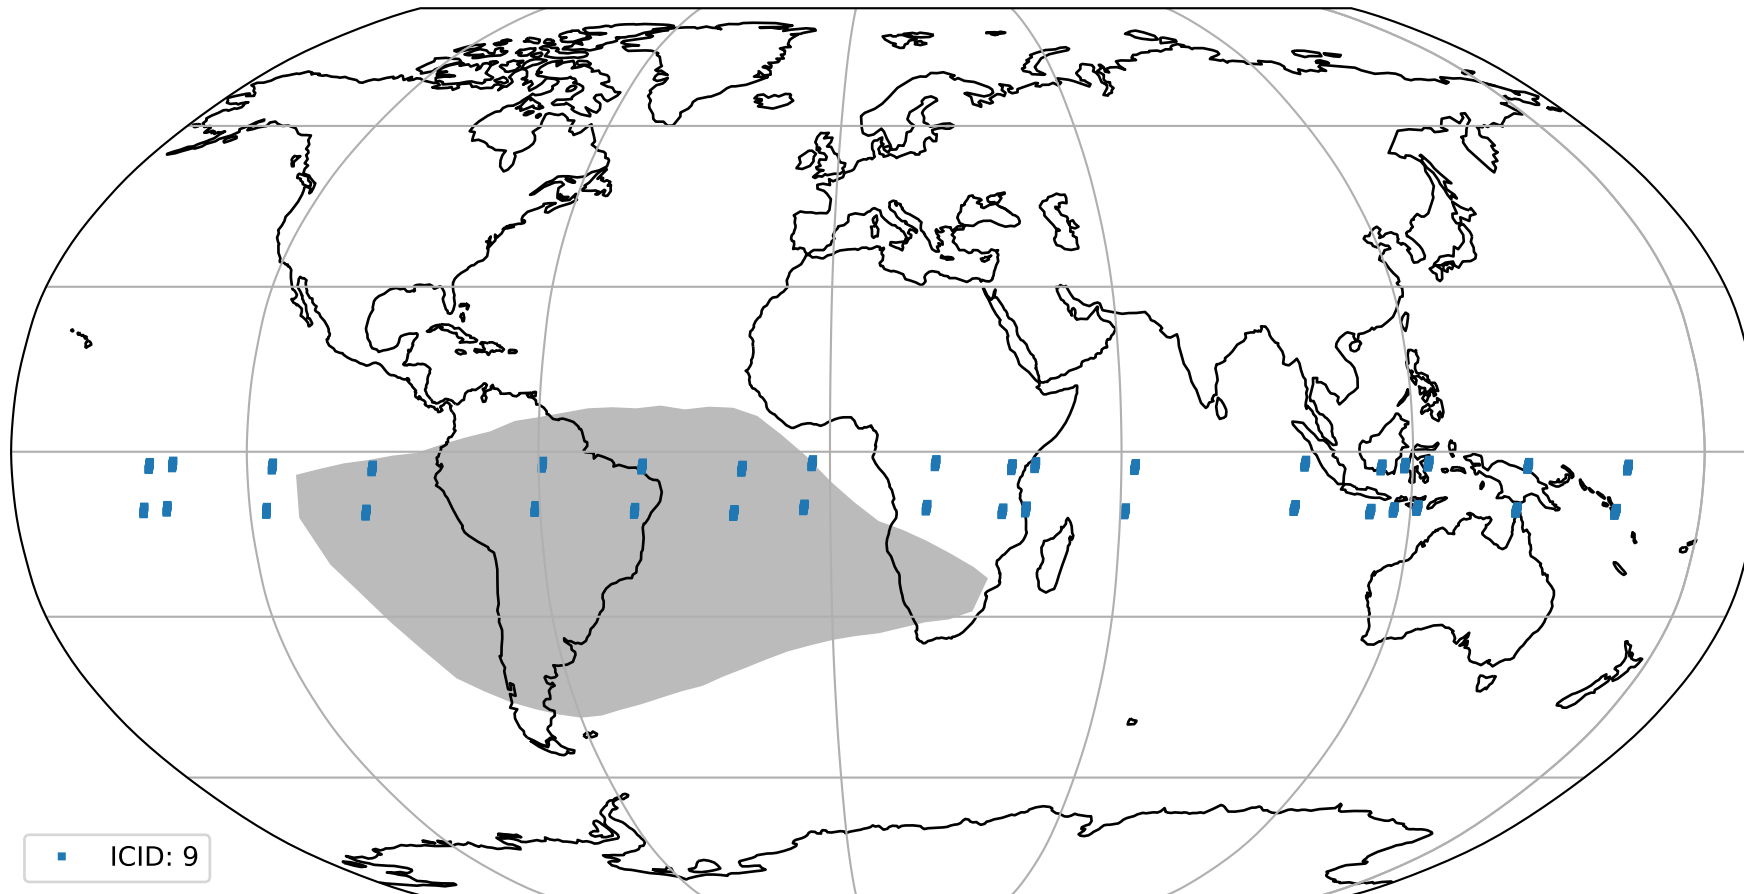

orbits : 18 in [4447, 4492]
coverage : 2018-08-23 / 2018-08-26
bad (quality < 0.8) : 2439
worst (quality < 0.1) : 243
created : 2023-08-22T07:46:31

pixel-quality map (noise average)

Tropomi SWIR pixel quality (official)

orbits : 18 in [4447, 4492]
coverage : 2018-08-23 / 2018-08-26
to good : 353
good to bad : 689
to worst : 110
created : 2023-08-22T07:46:31

total quality compared with SWIR pixel-quality CKD

Tropomi SWIR pixel quality (official)

orbits : 18 in [4447, 4492]
coverage : 2018-08-23 / 2018-08-26
created : 2023-08-22T07:46:32

Histograms of pixel-quality

Tropomi SWIR pixel quality (official) ground-tracks of Sentinel-5P

orbits : 18 in [4447, 4492]
coverage : 2018-08-23 / 2018-08-26
created : 2023-08-22T07:46:32

Tropomi SWIR pixel quality (official)

orbits : [2827, 4492]
coverage : 2018-04-30 / 2018-08-26
created : 2023-08-22T07:46:32

trend of pixel quality & temperatures