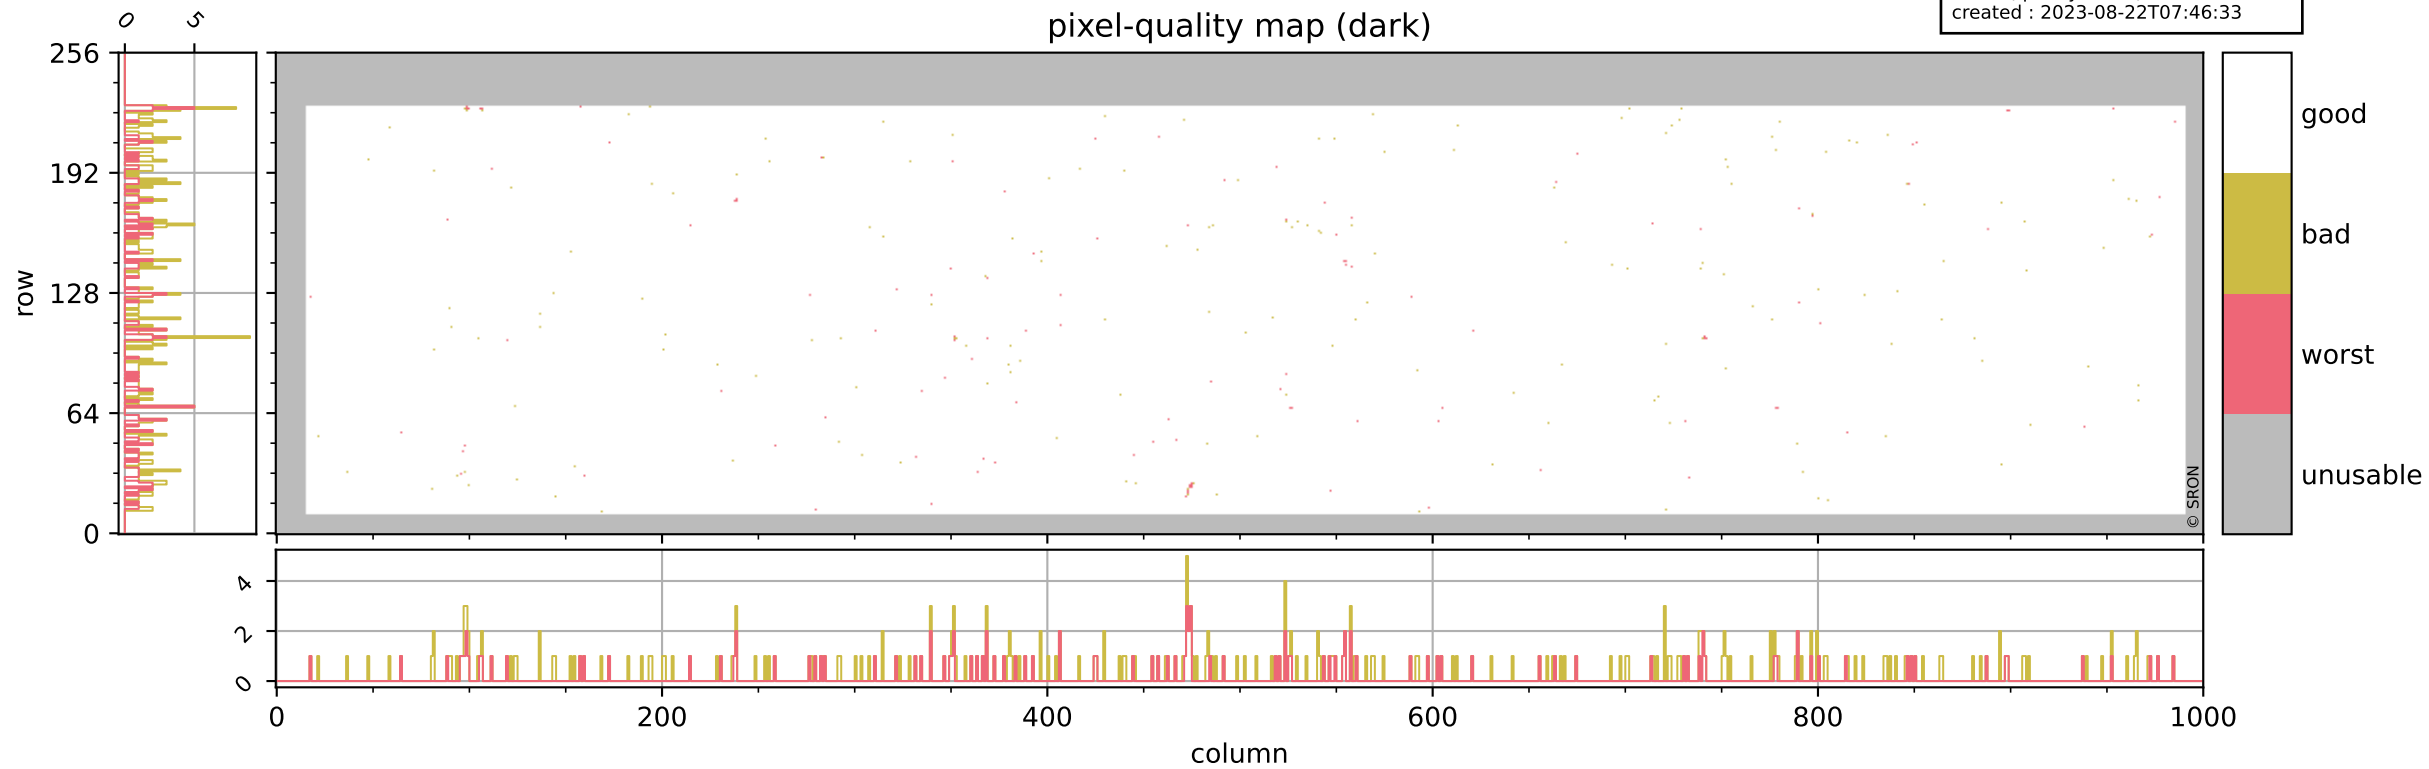

Tropomi SWIR pixel quality (official)

orbits : 19 in [4462, 4507]
coverage : 2018-08-24 / 2018-08-27
bad (quality < 0.8) : 2694
worst (quality < 0.1) : 321
created : 2023-08-22T07:46:33

pixel-quality map

Tropomi SWIR pixel quality (official)

orbits : 19 in [4462, 4507]
coverage : 2018-08-24 / 2018-08-27
bad (quality < 0.8) : 288
worst (quality < 0.1) : 115
created : 2023-08-22T07:46:33

Tropomi SWIR pixel quality (official)

orbits : 19 in [4462, 4507]
coverage : 2018-08-24 / 2018-08-27
bad (quality < 0.8) : 2443
worst (quality < 0.1) : 241
created : 2023-08-22T07:46:33

pixel-quality map (noise average)

Tropomi SWIR pixel quality (official)

orbits : 19 in [4462, 4507]
coverage : 2018-08-24 / 2018-08-27
to good : 354
good to bad : 692
to worst : 109
created : 2023-08-22T07:46:33

total quality compared with SWIR pixel-quality CKD

Tropomi SWIR pixel quality (official)