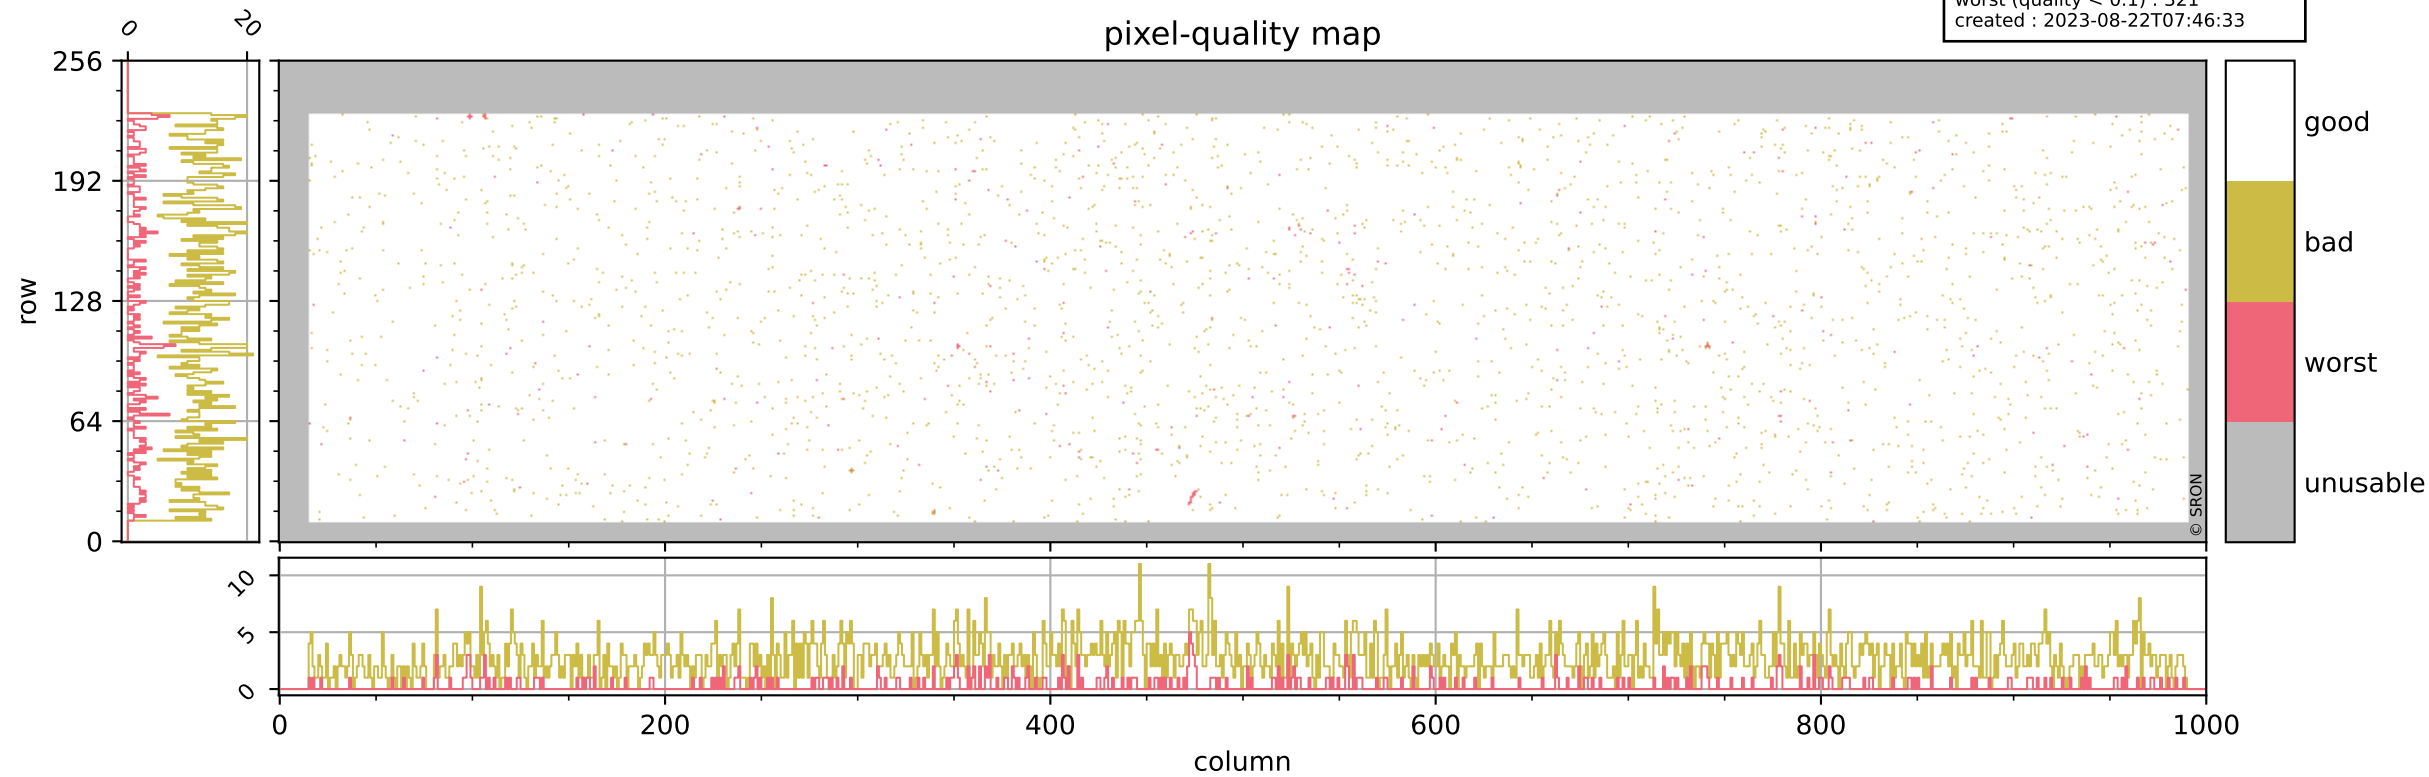

Tropomi SWIR pixel quality (official)

orbits : 19 in [4462, 4507]
coverage : 2018-08-24 / 2018-08-27
bad (quality < 0.8) : 2694
worst (quality < 0.1) : 321
created : 2023-08-22T07:46:33

pixel-quality map

Tropomi SWIR pixel quality (official)

orbits : 19 in [4462, 4507]
coverage : 2018-08-24 / 2018-08-27
bad (quality < 0.8) : 288
worst (quality < 0.1) : 115
created : 2023-08-22T07:46:33

Tropomi SWIR pixel quality (official)

orbits : 19 in [4462, 4507]
coverage : 2018-08-24 / 2018-08-27
bad (quality < 0.8) : 2443
worst (quality < 0.1) : 241
created : 2023-08-22T07:46:33

pixel-quality map (noise average)

Tropomi SWIR pixel quality (official)

orbits : 19 in [4462, 4507]
coverage : 2018-08-24 / 2018-08-27
created : 2023-08-22T07:46:34

Histograms of pixel-quality

Tropomi SWIR pixel quality (official) ground-tracks of Sentinel-5P

orbits : 19 in [4462, 4507]
coverage : 2018-08-24 / 2018-08-27
created : 2023-08-22T07:46:34