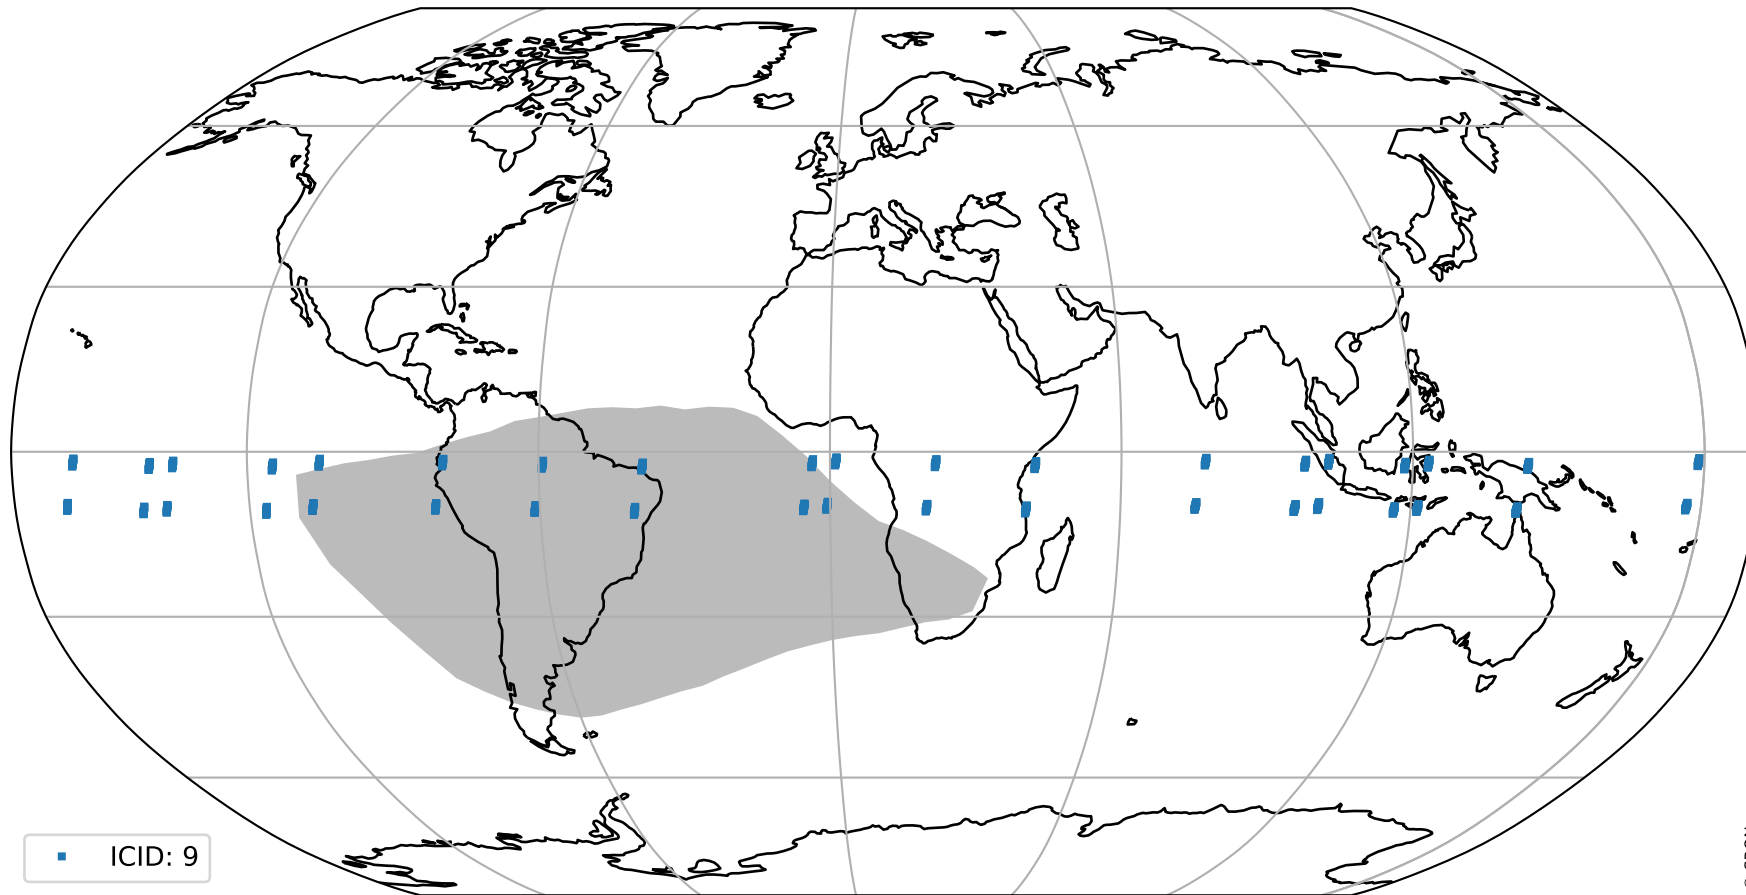

orbits : 19 in [4462, 4507]
coverage : 2018-08-24 / 2018-08-27
bad (quality < 0.8) : 2443
worst (quality < 0.1) : 241
created : 2023-08-22T07:46:33

pixel-quality map (noise average)

Tropomi SWIR pixel quality (official)

orbits : 19 in [4462, 4507]
coverage : 2018-08-24 / 2018-08-27
to good : 354
good to bad : 692
to worst : 109
created : 2023-08-22T07:46:33

total quality compared with SWIR pixel-quality CKD

Tropomi SWIR pixel quality (official)

orbits : 19 in [4462, 4507]
coverage : 2018-08-24 / 2018-08-27
created : 2023-08-22T07:46:34

Histograms of pixel-quality

Tropomi SWIR pixel quality (official) ground-tracks of Sentinel-5P

orbits : 19 in [4462, 4507]
coverage : 2018-08-24 / 2018-08-27
created : 2023-08-22T07:46:34

Tropomi SWIR pixel quality (official)

orbits : [2827, 4507]
coverage : 2018-04-30 / 2018-08-27
created : 2023-08-22T07:46:34

trend of pixel quality & temperatures