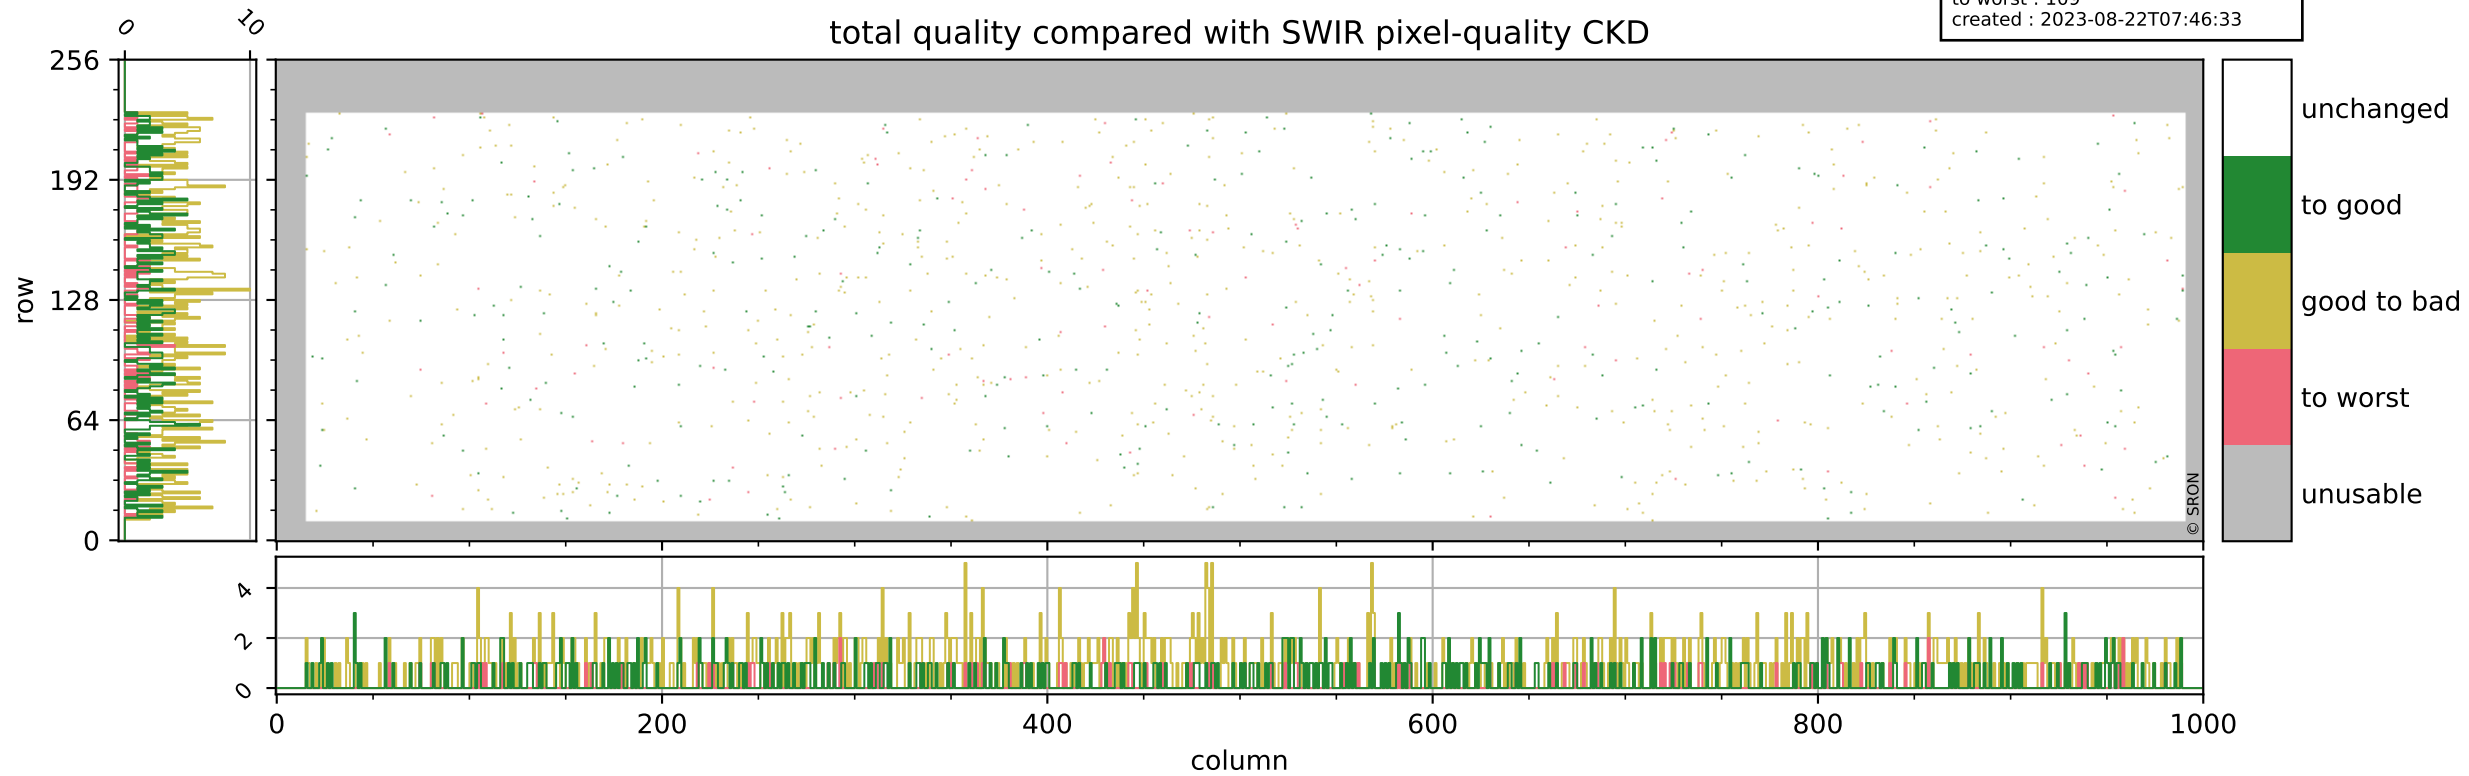

Tropomi SWIR pixel quality (official)

orbits : 19 in [4462, 4507]
coverage : 2018-08-24 / 2018-08-27
bad (quality < 0.8) : 288
worst (quality < 0.1) : 115
created : 2023-08-22T07:46:33

Tropomi SWIR pixel quality (official)

orbits : 19 in [4462, 4507]
coverage : 2018-08-24 / 2018-08-27
bad (quality < 0.8) : 2443
worst (quality < 0.1) : 241
created : 2023-08-22T07:46:33

pixel-quality map (noise average)

Tropomi SWIR pixel quality (official)

orbits : 19 in [4462, 4507]
coverage : 2018-08-24 / 2018-08-27
to good : 354
good to bad : 692
to worst : 109
created : 2023-08-22T07:46:33

total quality compared with SWIR pixel-quality CKD

Tropomi SWIR pixel quality (official)

orbits : 19 in [4462, 4507]
coverage : 2018-08-24 / 2018-08-27
created : 2023-08-22T07:46:34

Histograms of pixel-quality

Tropomi SWIR pixel quality (official) ground-tracks of Sentinel-5P

orbits : 19 in [4462, 4507]
coverage : 2018-08-24 / 2018-08-27
created : 2023-08-22T07:46:34