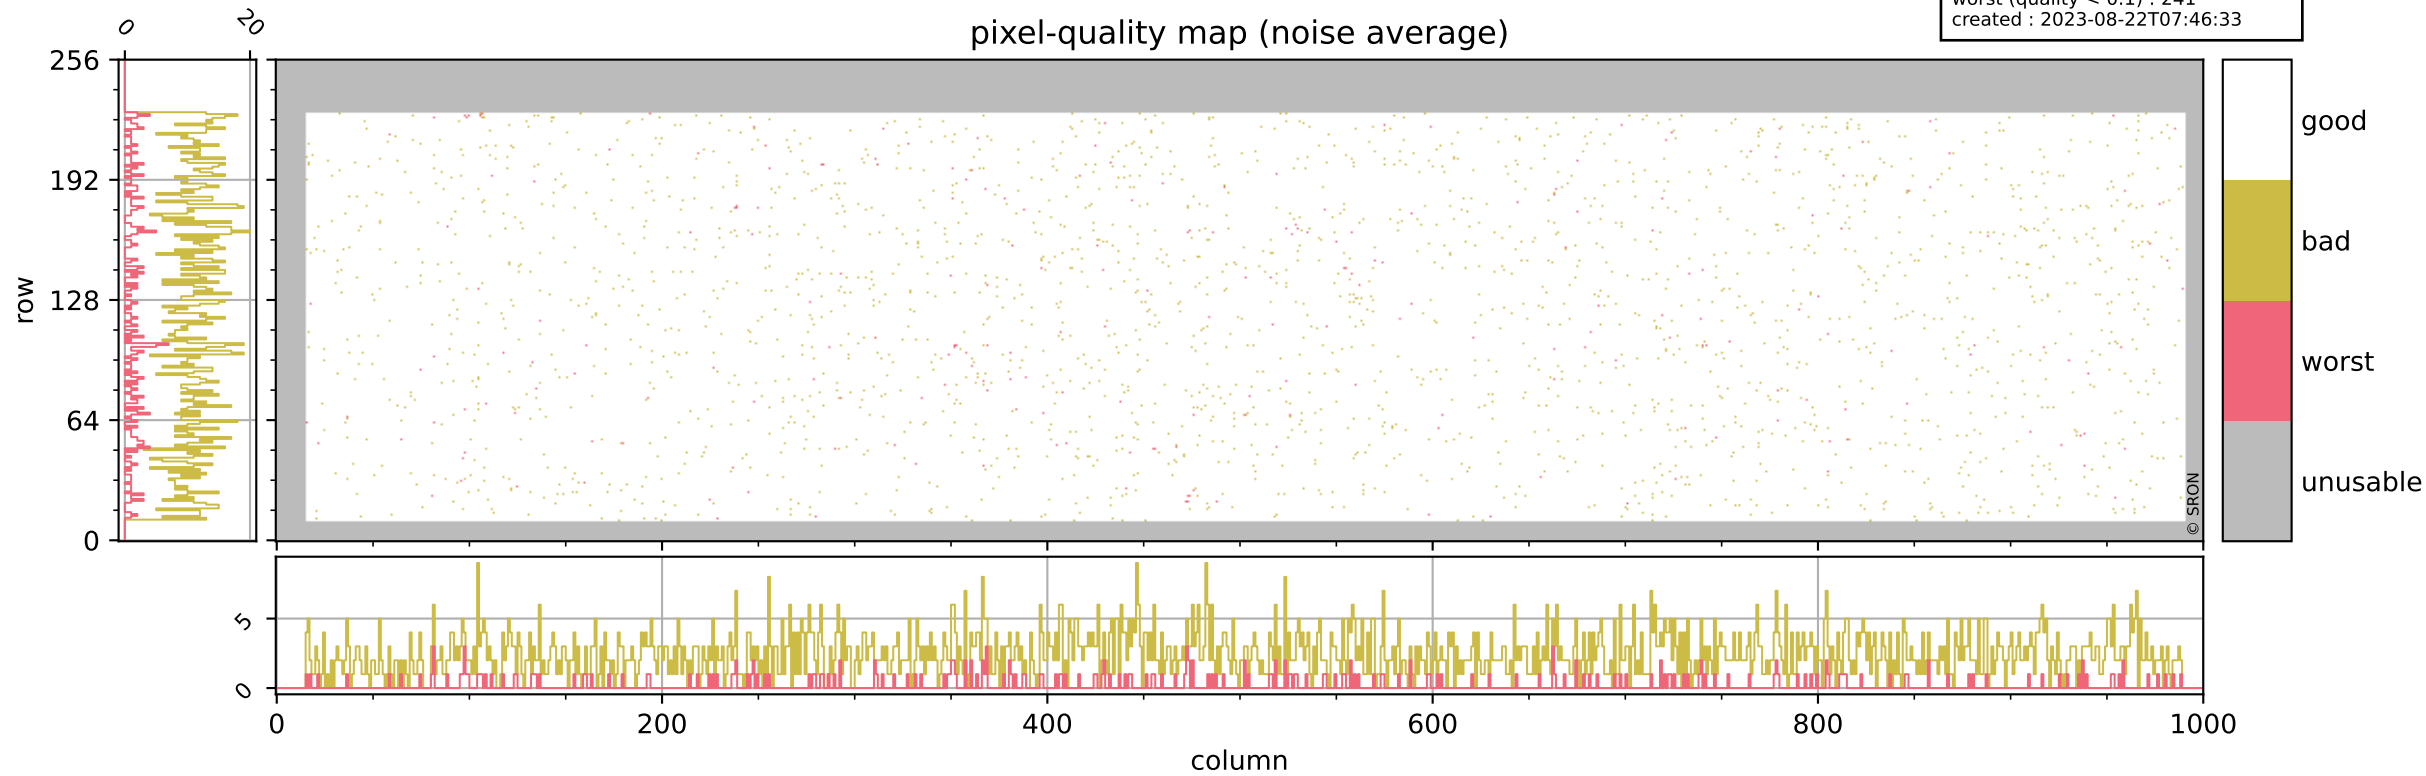

Tropomi SWIR pixel quality (official)

orbits : 19 in [4462, 4507]
coverage : 2018-08-24 / 2018-08-27
bad (quality < 0.8) : 288
worst (quality < 0.1) : 115
created : 2023-08-22T07:46:33

Tropomi SWIR pixel quality (official)

orbits : 19 in [4462, 4507]
coverage : 2018-08-24 / 2018-08-27
bad (quality < 0.8) : 2443
worst (quality < 0.1) : 241
created : 2023-08-22T07:46:33

pixel-quality map (noise average)

Tropomi SWIR pixel quality (official)

orbits : 19 in [4462, 4507]
coverage : 2018-08-24 / 2018-08-27
to good : 354
good to bad : 692
to worst : 109
created : 2023-08-22T07:46:33

total quality compared with SWIR pixel-quality CKD

Tropomi SWIR pixel quality (official)

orbits : 19 in [4462, 4507]
coverage : 2018-08-24 / 2018-08-27
created : 2023-08-22T07:46:34

Histograms of pixel-quality

Tropomi SWIR pixel quality (official) ground-tracks of Sentinel-5P

orbits : 19 in [4462, 4507]
coverage : 2018-08-24 / 2018-08-27
created : 2023-08-22T07:46:34