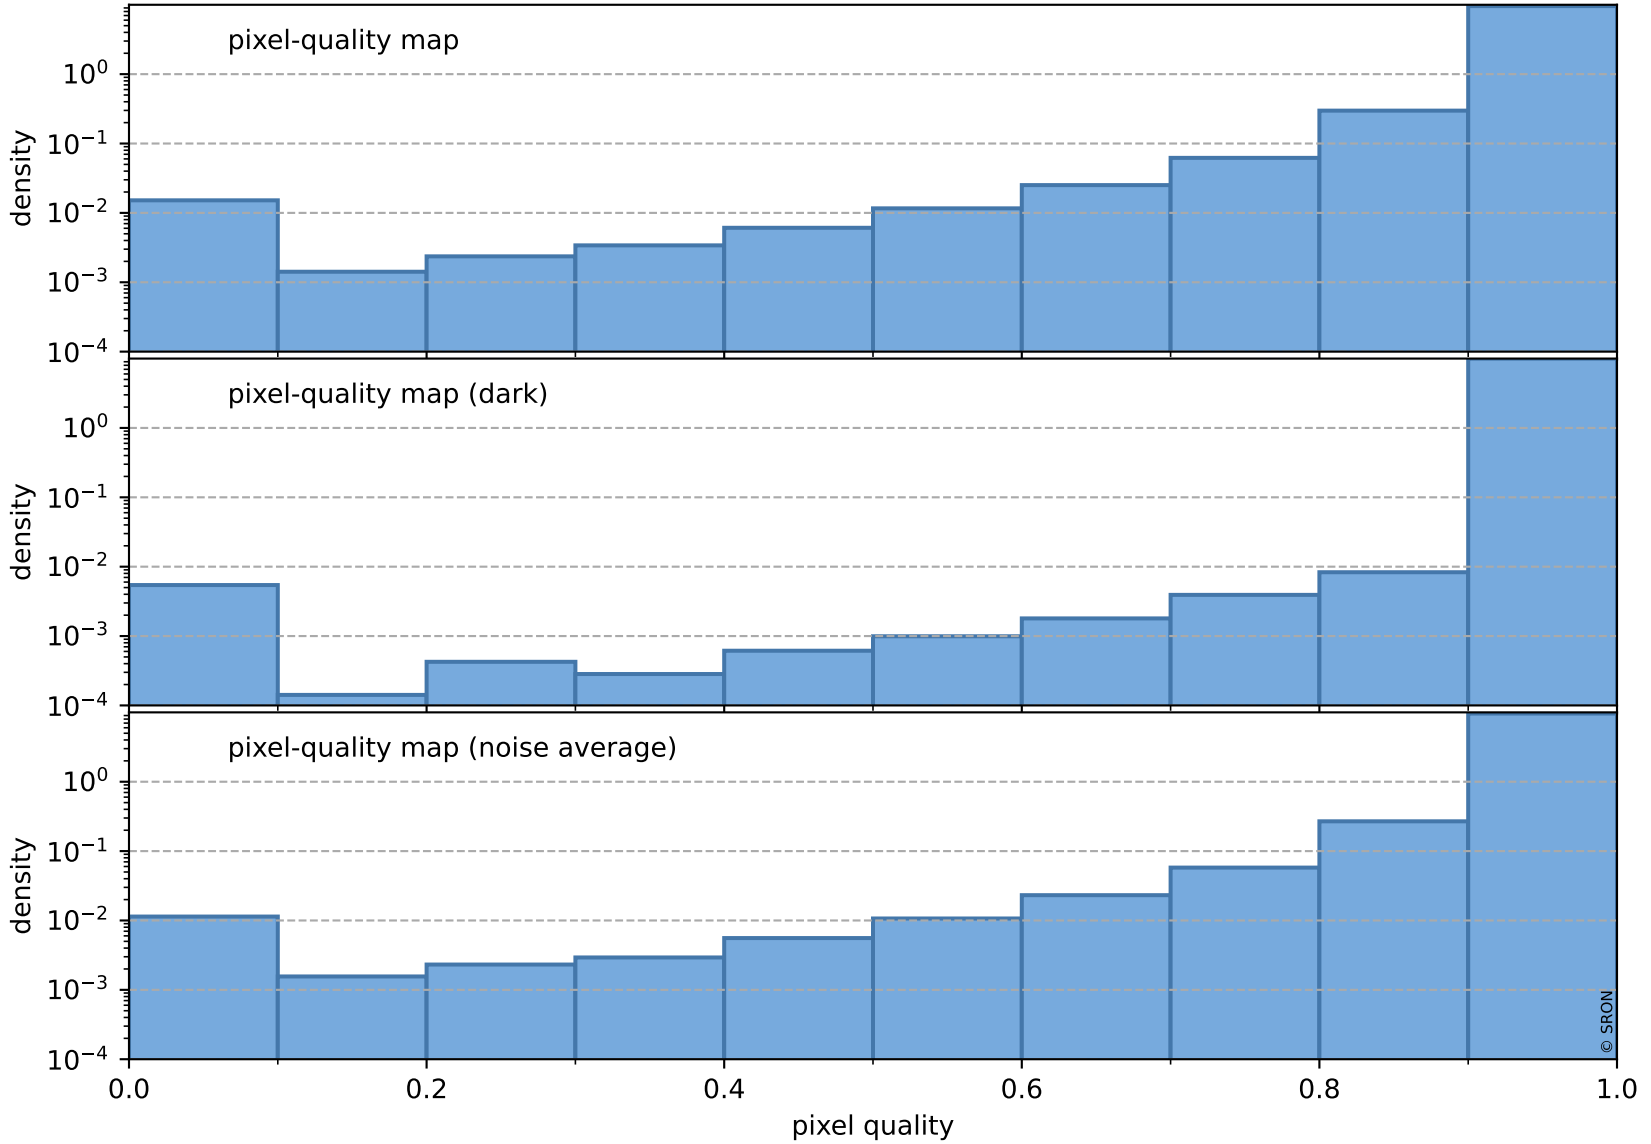

orbits : 19 in [4462, 4507]
coverage : 2018-08-24 / 2018-08-27
to good : 354
good to bad : 692
to worst : 109
created : 2023-08-22T07:46:33

total quality compared with SWIR pixel-quality CKD

Tropomi SWIR pixel quality (official)

orbits : 19 in [4462, 4507]
coverage : 2018-08-24 / 2018-08-27
created : 2023-08-22T07:46:34

Histograms of pixel-quality

Tropomi SWIR pixel quality (official) ground-tracks of Sentinel-5P

orbits : 19 in [4462, 4507]
coverage : 2018-08-24 / 2018-08-27
created : 2023-08-22T07:46:34

Tropomi SWIR pixel quality (official)

orbits : [2827, 4507]
coverage : 2018-04-30 / 2018-08-27
created : 2023-08-22T07:46:34

trend of pixel quality & temperatures