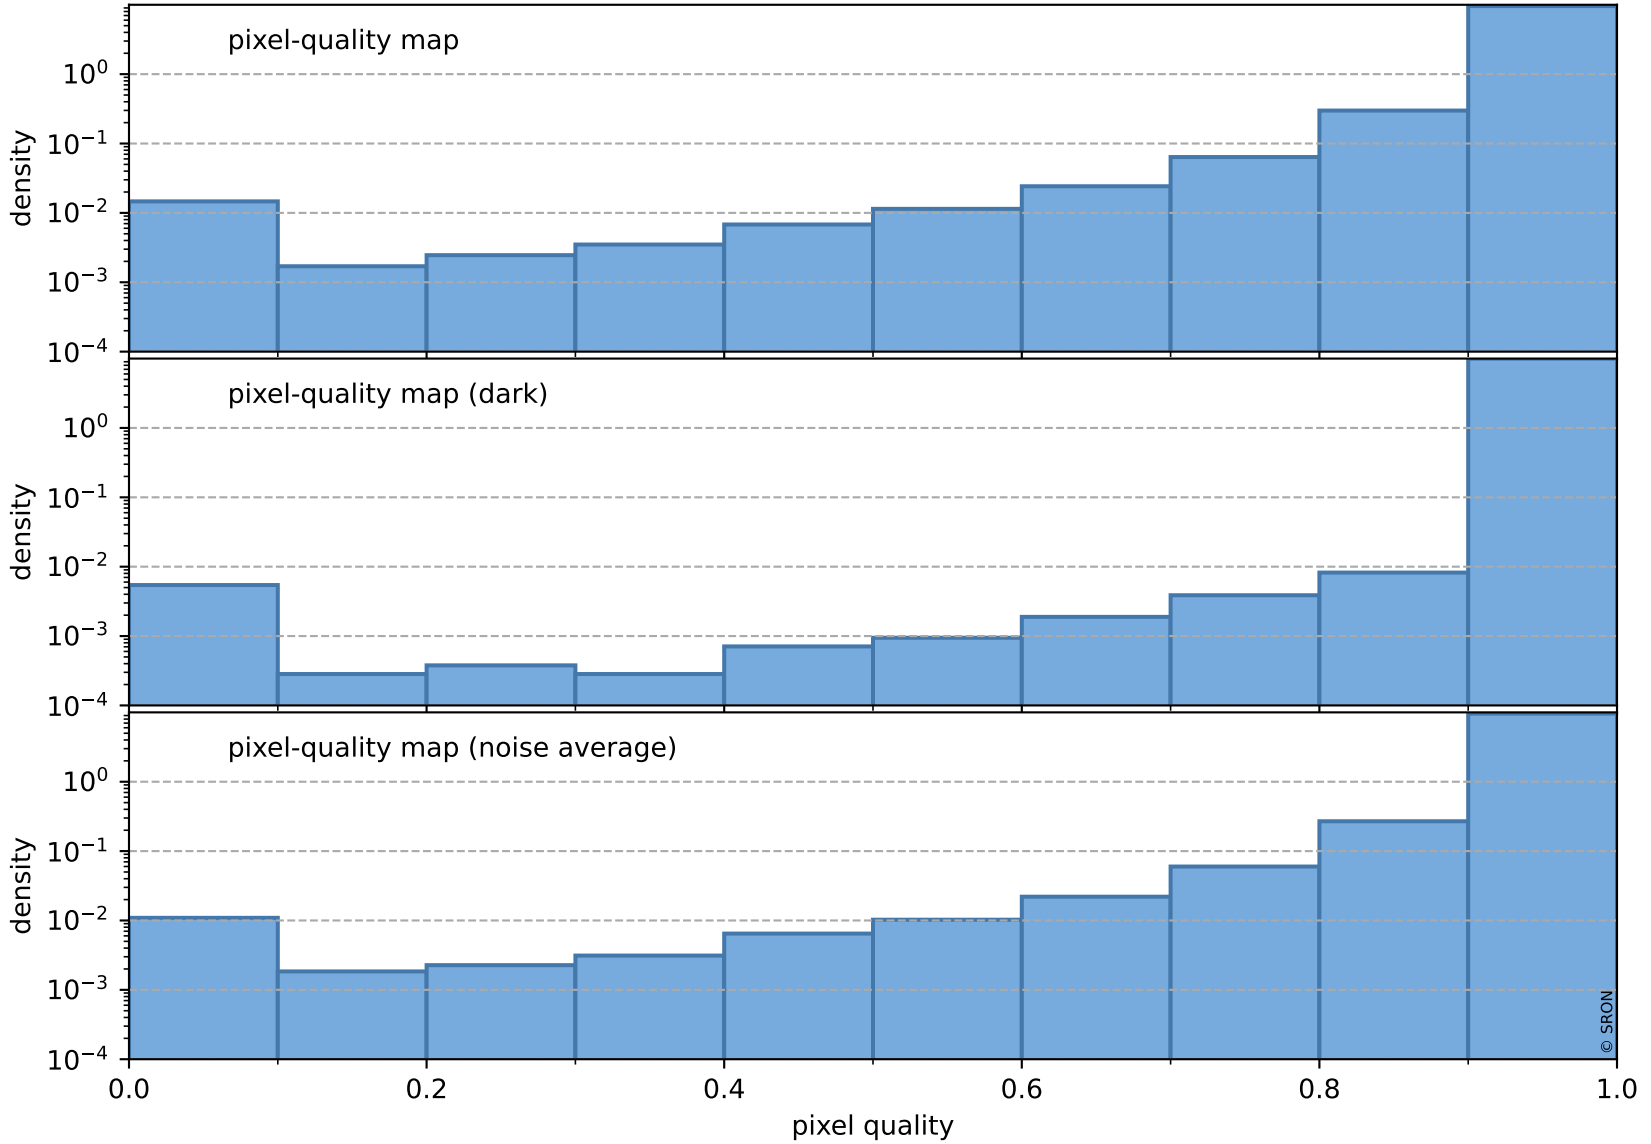

orbits : 19 in [4507, 4552]
coverage : 2018-08-27 / 2018-08-30
bad (quality < 0.8) : 2472
worst (quality < 0.1) : 231
created : 2023-08-22T07:46:40

Tropomi SWIR pixel quality (official)

orbits : 19 in [4507, 4552]
coverage : 2018-08-27 / 2018-08-30
to good : 351
good to bad : 728
to worst : 98
created : 2023-08-22T07:46:40

total quality compared with SWIR pixel-quality CKD

Tropomi SWIR pixel quality (official)

orbits : 19 in [4507, 4552]
coverage : 2018-08-27 / 2018-08-30
created : 2023-08-22T07:46:40

Histograms of pixel-quality

Tropomi SWIR pixel quality (official) ground-tracks of Sentinel-5P

orbits : 19 in [4507, 4552]
coverage : 2018-08-27 / 2018-08-30
created : 2023-08-22T07:46:41

Tropomi SWIR pixel quality (official)

orbits : [2827, 4552]
coverage : 2018-04-30 / 2018-08-30
created : 2023-08-22T07:46:41