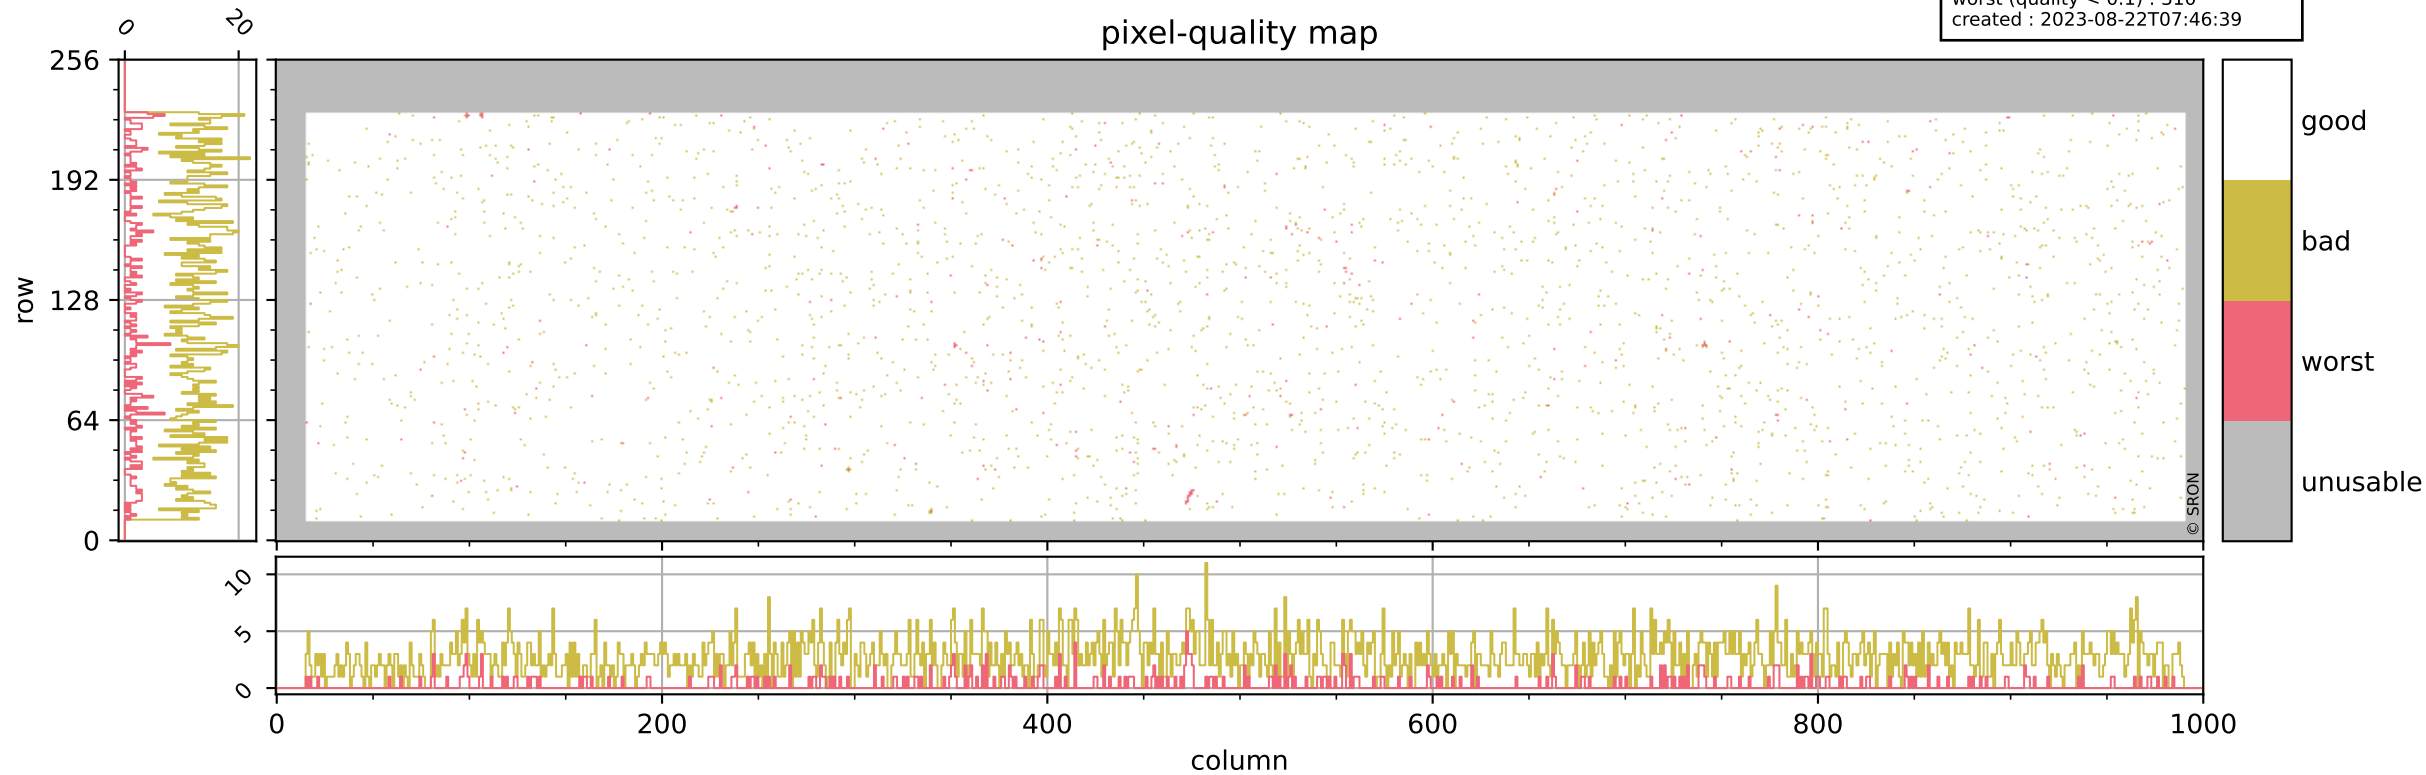

Tropomi SWIR pixel quality (official)

orbits : 19 in [4507, 4552]
coverage : 2018-08-27 / 2018-08-30
bad (quality < 0.8) : 2720
worst (quality < 0.1) : 310
created : 2023-08-22T07:46:39

pixel-quality map

Tropomi SWIR pixel quality (official)

orbits : 19 in [4507, 4552]
coverage : 2018-08-27 / 2018-08-30
bad (quality < 0.8) : 292
worst (quality < 0.1) : 115
created : 2023-08-22T07:46:40

Tropomi SWIR pixel quality (official)

orbits : 19 in [4507, 4552]
coverage : 2018-08-27 / 2018-08-30
bad (quality < 0.8) : 2472
worst (quality < 0.1) : 231
created : 2023-08-22T07:46:40

Tropomi SWIR pixel quality (official)

orbits : 19 in [4507, 4552]
coverage : 2018-08-27 / 2018-08-30
to good : 351
good to bad : 728
to worst : 98
created : 2023-08-22T07:46:40

Tropomi SWIR pixel quality (official) ground-tracks of Sentinel-5P

orbits : 19 in [4507, 4552]
coverage : 2018-08-27 / 2018-08-30
created : 2023-08-22T07:46:41

Tropomi SWIR pixel quality (official)

orbits : [2827, 4552]
coverage : 2018-04-30 / 2018-08-30
created : 2023-08-22T07:46:41