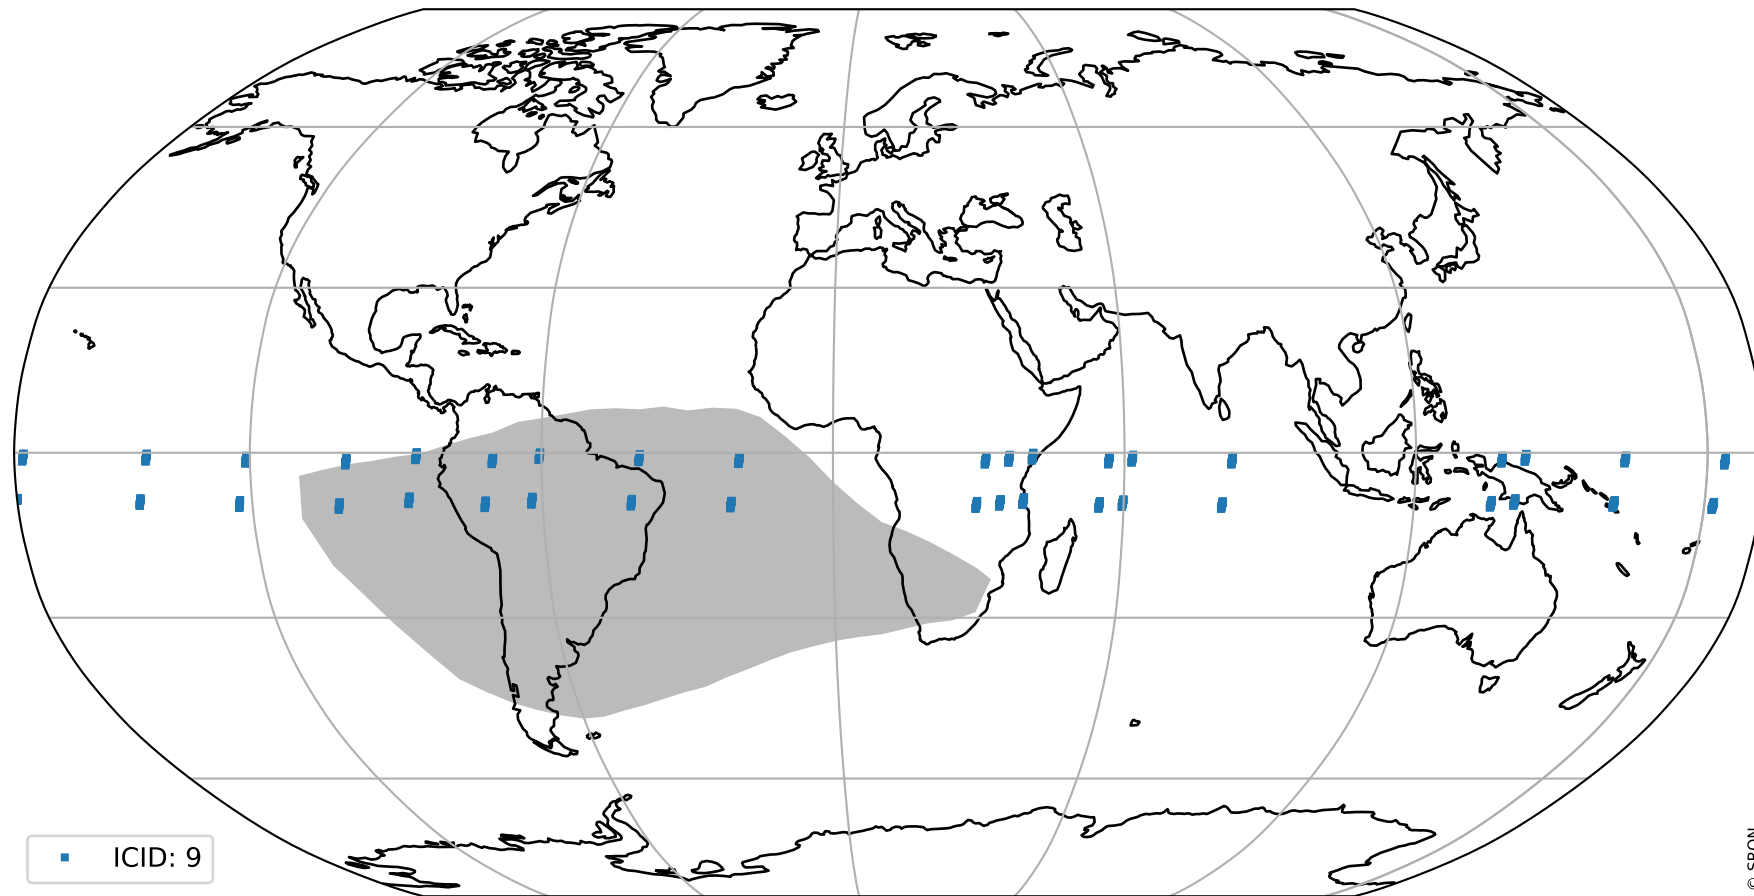

orbits : 19 in [4507, 4552]
coverage : 2018-08-27 / 2018-08-30
bad (quality < 0.8) : 2472
worst (quality < 0.1) : 231
created : 2023-08-22T07:46:40

Tropomi SWIR pixel quality (official)

orbits : 19 in [4507, 4552]
coverage : 2018-08-27 / 2018-08-30
to good : 351
good to bad : 728
to worst : 98
created : 2023-08-22T07:46:40

total quality compared with SWIR pixel-quality CKD

Tropomi SWIR pixel quality (official)

orbits : 19 in [4507, 4552]
coverage : 2018-08-27 / 2018-08-30
created : 2023-08-22T07:46:40

Histograms of pixel-quality

Tropomi SWIR pixel quality (official) ground-tracks of Sentinel-5P

orbits : 19 in [4507, 4552]
coverage : 2018-08-27 / 2018-08-30
created : 2023-08-22T07:46:41

Tropomi SWIR pixel quality (official)

orbits : [2827, 4552]
coverage : 2018-04-30 / 2018-08-30
created : 2023-08-22T07:46:41