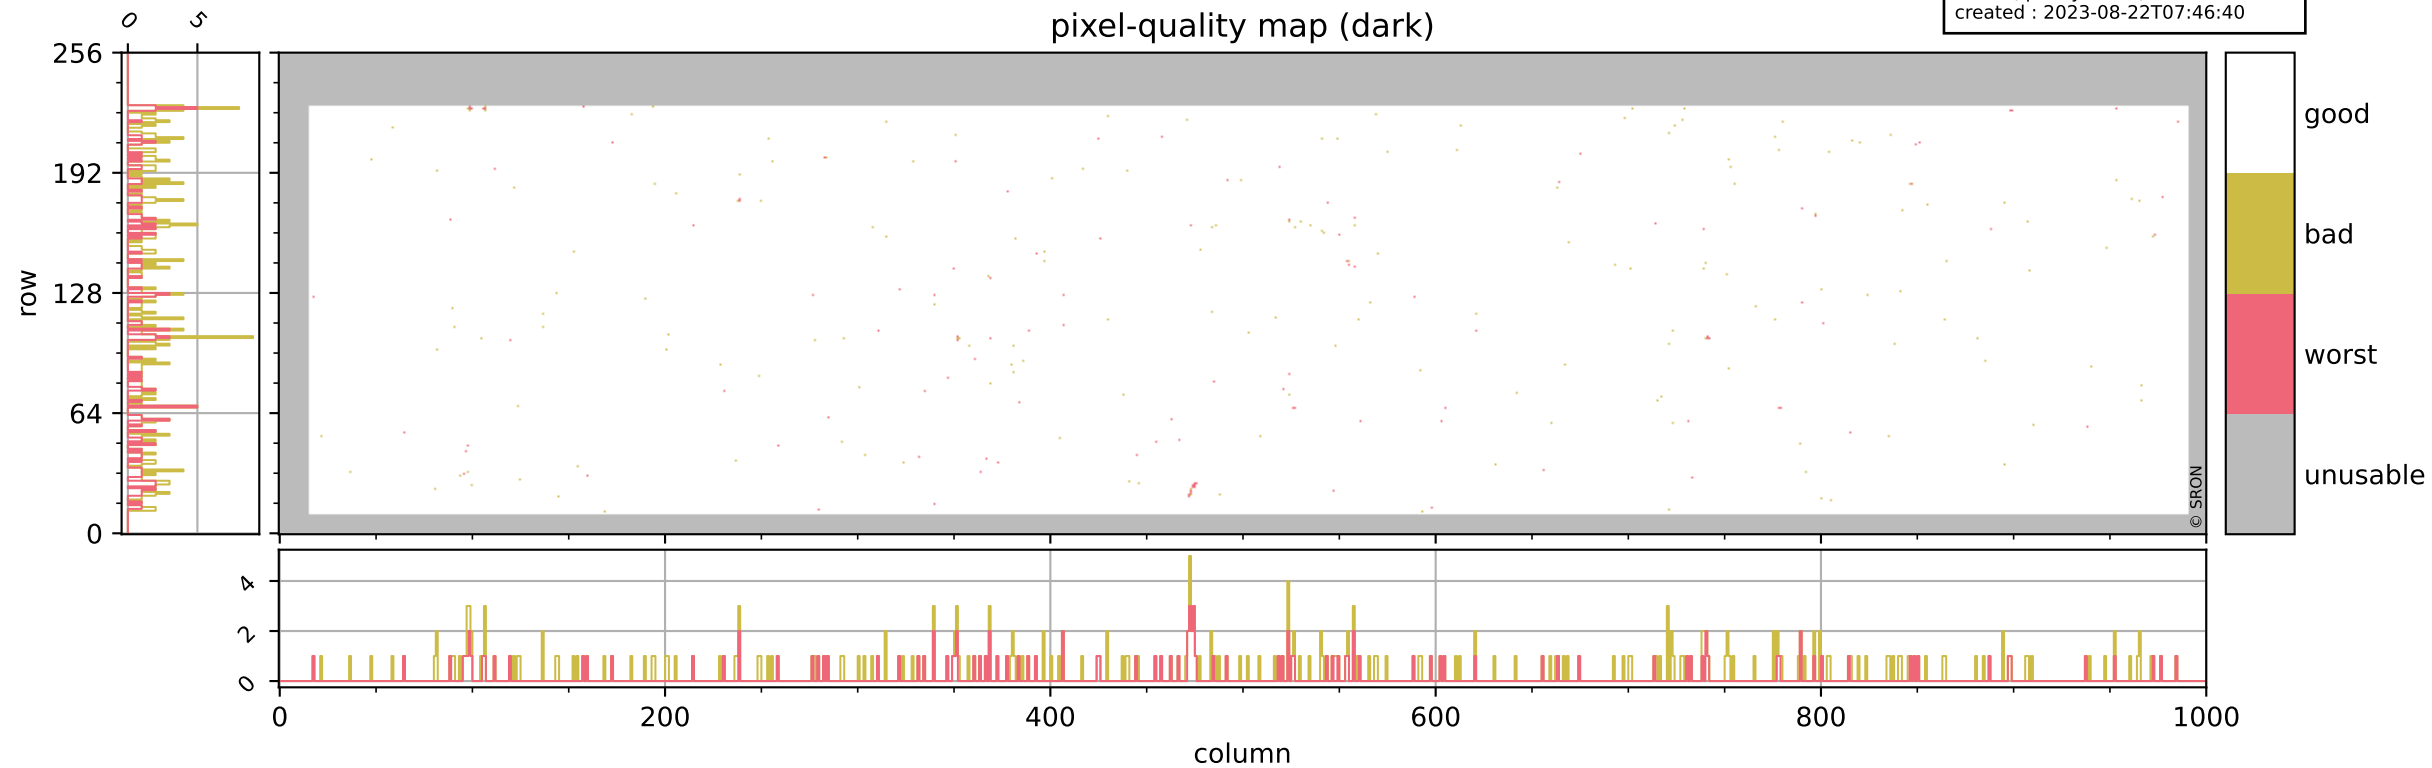

Tropomi SWIR pixel quality (official)

orbits : 19 in [4507, 4552]
coverage : 2018-08-27 / 2018-08-30
bad (quality < 0.8) : 2720
worst (quality < 0.1) : 310
created : 2023-08-22T07:46:39

pixel-quality map

Tropomi SWIR pixel quality (official)

orbits : 19 in [4507, 4552]
coverage : 2018-08-27 / 2018-08-30
bad (quality < 0.8) : 292
worst (quality < 0.1) : 115
created : 2023-08-22T07:46:40

Tropomi SWIR pixel quality (official)

orbits : 19 in [4507, 4552]
coverage : 2018-08-27 / 2018-08-30
bad (quality < 0.8) : 2472
worst (quality < 0.1) : 231
created : 2023-08-22T07:46:40

Tropomi SWIR pixel quality (official)

orbits : 19 in [4507, 4552]
coverage : 2018-08-27 / 2018-08-30
to good : 351
good to bad : 728
to worst : 98
created : 2023-08-22T07:46:40

Tropomi SWIR pixel quality (official) ground-tracks of Sentinel-5P

orbits : 19 in [4507, 4552]
coverage : 2018-08-27 / 2018-08-30
created : 2023-08-22T07:46:41

Tropomi SWIR pixel quality (official)

orbits : [2827, 4552]
coverage : 2018-04-30 / 2018-08-30
created : 2023-08-22T07:46:41