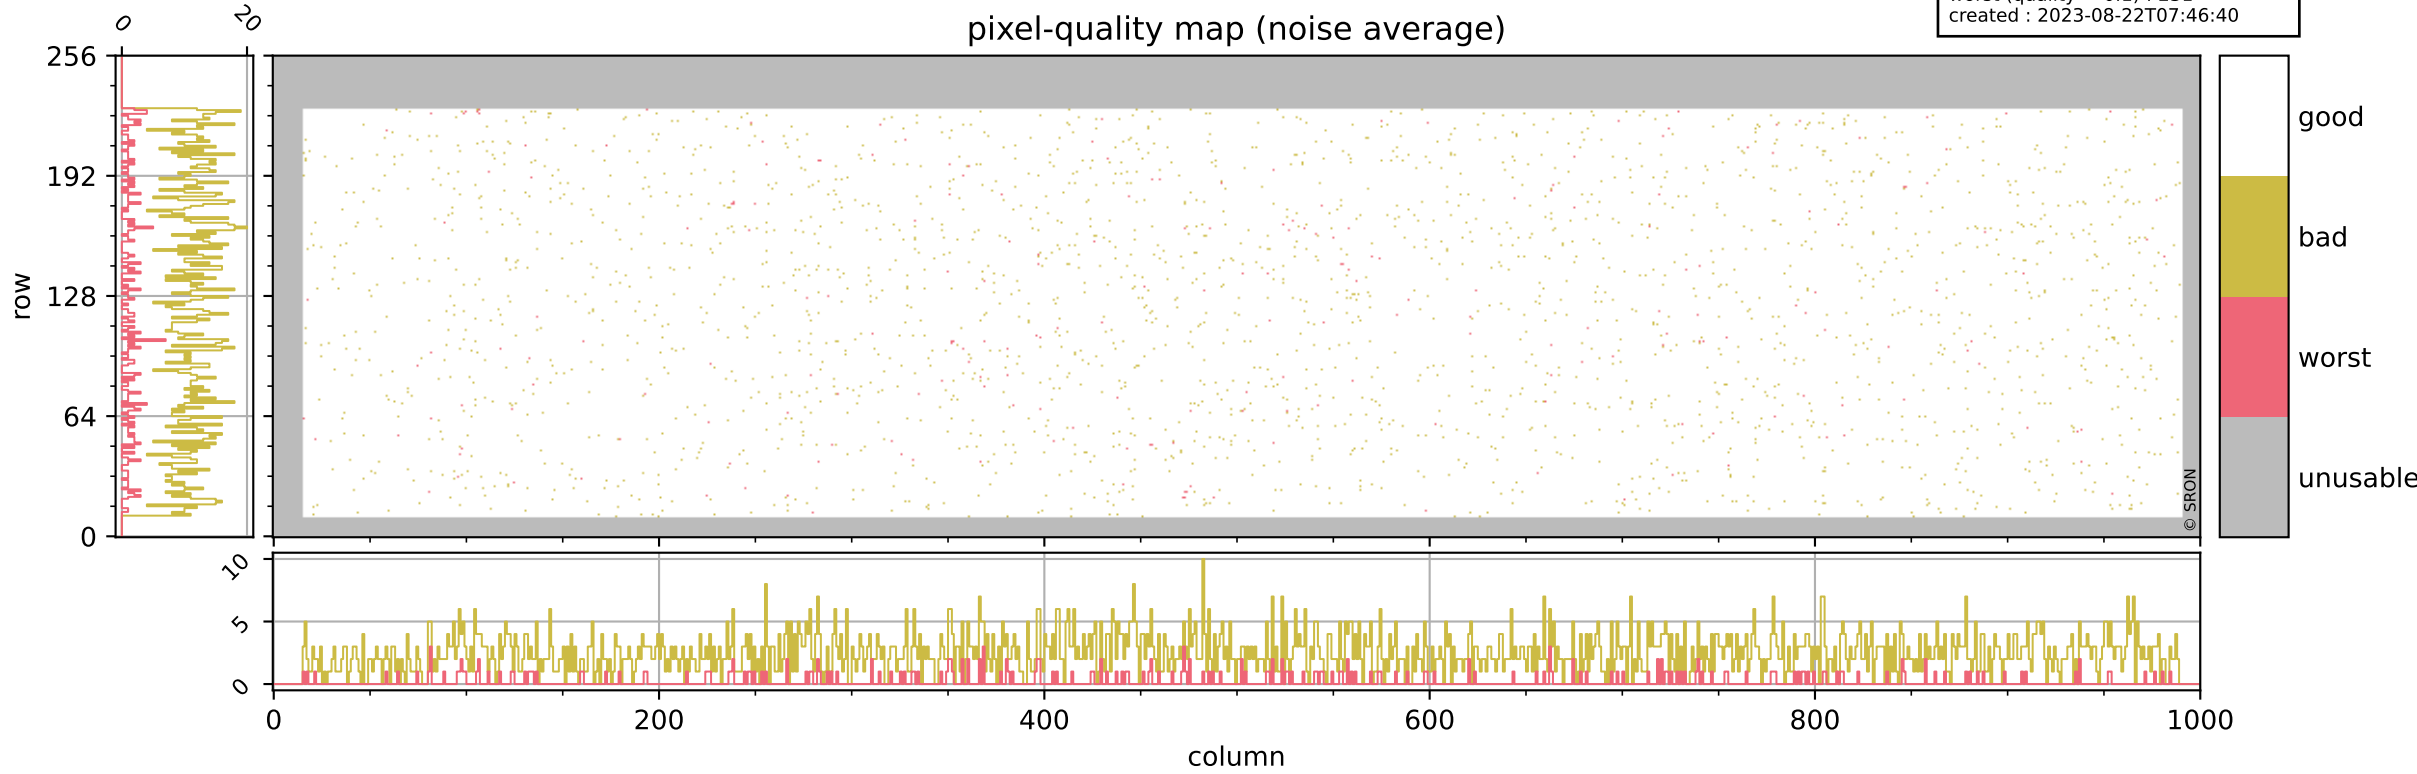

Tropomi SWIR pixel quality (official)

orbits : 19 in [4507, 4552]
coverage : 2018-08-27 / 2018-08-30
bad (quality < 0.8) : 2720
worst (quality < 0.1) : 310
created : 2023-08-22T07:46:39

pixel-quality map

Tropomi SWIR pixel quality (official)

orbits : 19 in [4507, 4552]
coverage : 2018-08-27 / 2018-08-30
bad (quality < 0.8) : 292
worst (quality < 0.1) : 115
created : 2023-08-22T07:46:40

Tropomi SWIR pixel quality (official)

orbits : 19 in [4507, 4552]
coverage : 2018-08-27 / 2018-08-30
bad (quality < 0.8) : 2472
worst (quality < 0.1) : 231
created : 2023-08-22T07:46:40

Tropomi SWIR pixel quality (official)

orbits : 19 in [4507, 4552]
coverage : 2018-08-27 / 2018-08-30
to good : 351
good to bad : 728
to worst : 98
created : 2023-08-22T07:46:40

Tropomi SWIR pixel quality (official) ground-tracks of Sentinel-5P

orbits : 19 in [4507, 4552]
coverage : 2018-08-27 / 2018-08-30
created : 2023-08-22T07:46:41

Tropomi SWIR pixel quality (official)

orbits : [2827, 4552]
coverage : 2018-04-30 / 2018-08-30
created : 2023-08-22T07:46:41