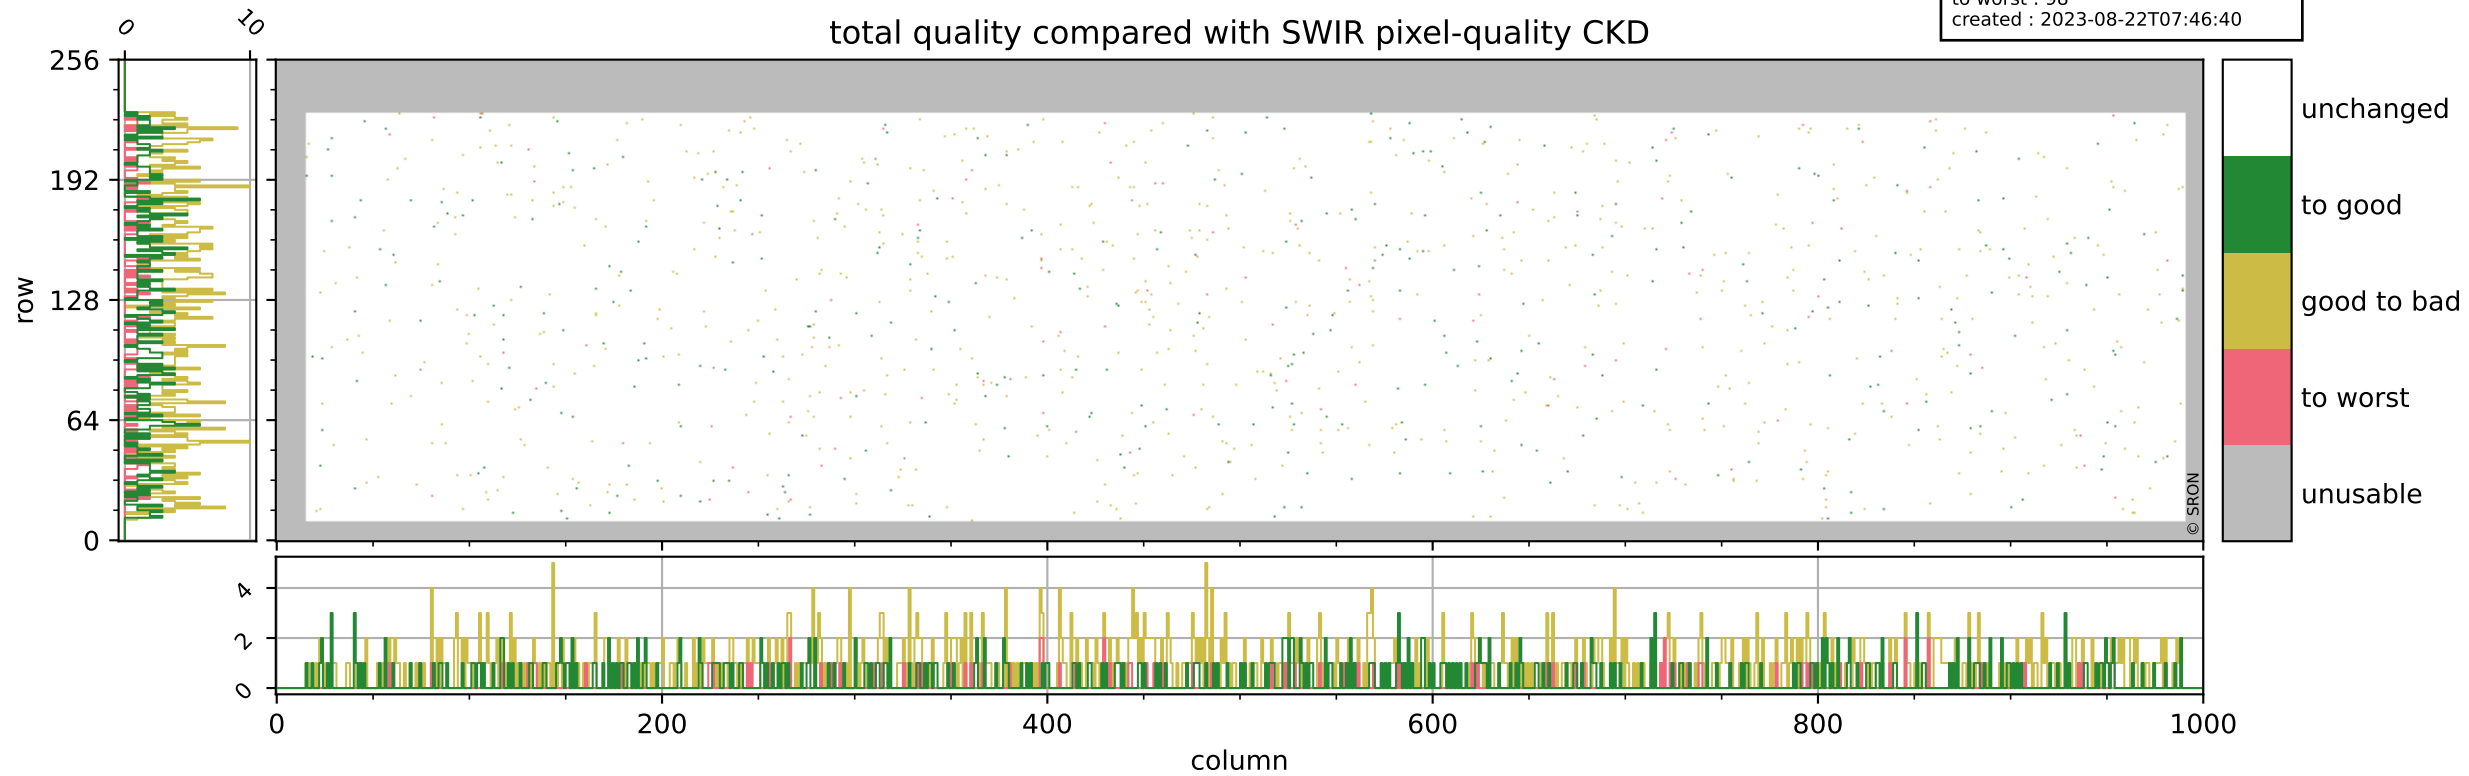

Tropomi SWIR pixel quality (official)

orbits : 19 in [4507, 4552]
coverage : 2018-08-27 / 2018-08-30
bad (quality < 0.8) : 292
worst (quality < 0.1) : 115
created : 2023-08-22T07:46:40

Tropomi SWIR pixel quality (official)

orbits : 19 in [4507, 4552]
coverage : 2018-08-27 / 2018-08-30
bad (quality < 0.8) : 2472
worst (quality < 0.1) : 231
created : 2023-08-22T07:46:40

Tropomi SWIR pixel quality (official)

orbits : 19 in [4507, 4552]
coverage : 2018-08-27 / 2018-08-30
to good : 351
good to bad : 728
to worst : 98
created : 2023-08-22T07:46:40

total quality compared with SWIR pixel-quality CKD

Tropomi SWIR pixel quality (official)

orbits : 19 in [4507, 4552]
coverage : 2018-08-27 / 2018-08-30
created : 2023-08-22T07:46:40

Histograms of pixel-quality

Tropomi SWIR pixel quality (official) ground-tracks of Sentinel-5P

orbits : 19 in [4507, 4552]
coverage : 2018-08-27 / 2018-08-30
created : 2023-08-22T07:46:41

Tropomi SWIR pixel quality (official)

orbits : [2827, 4552]
coverage : 2018-04-30 / 2018-08-30
created : 2023-08-22T07:46:41