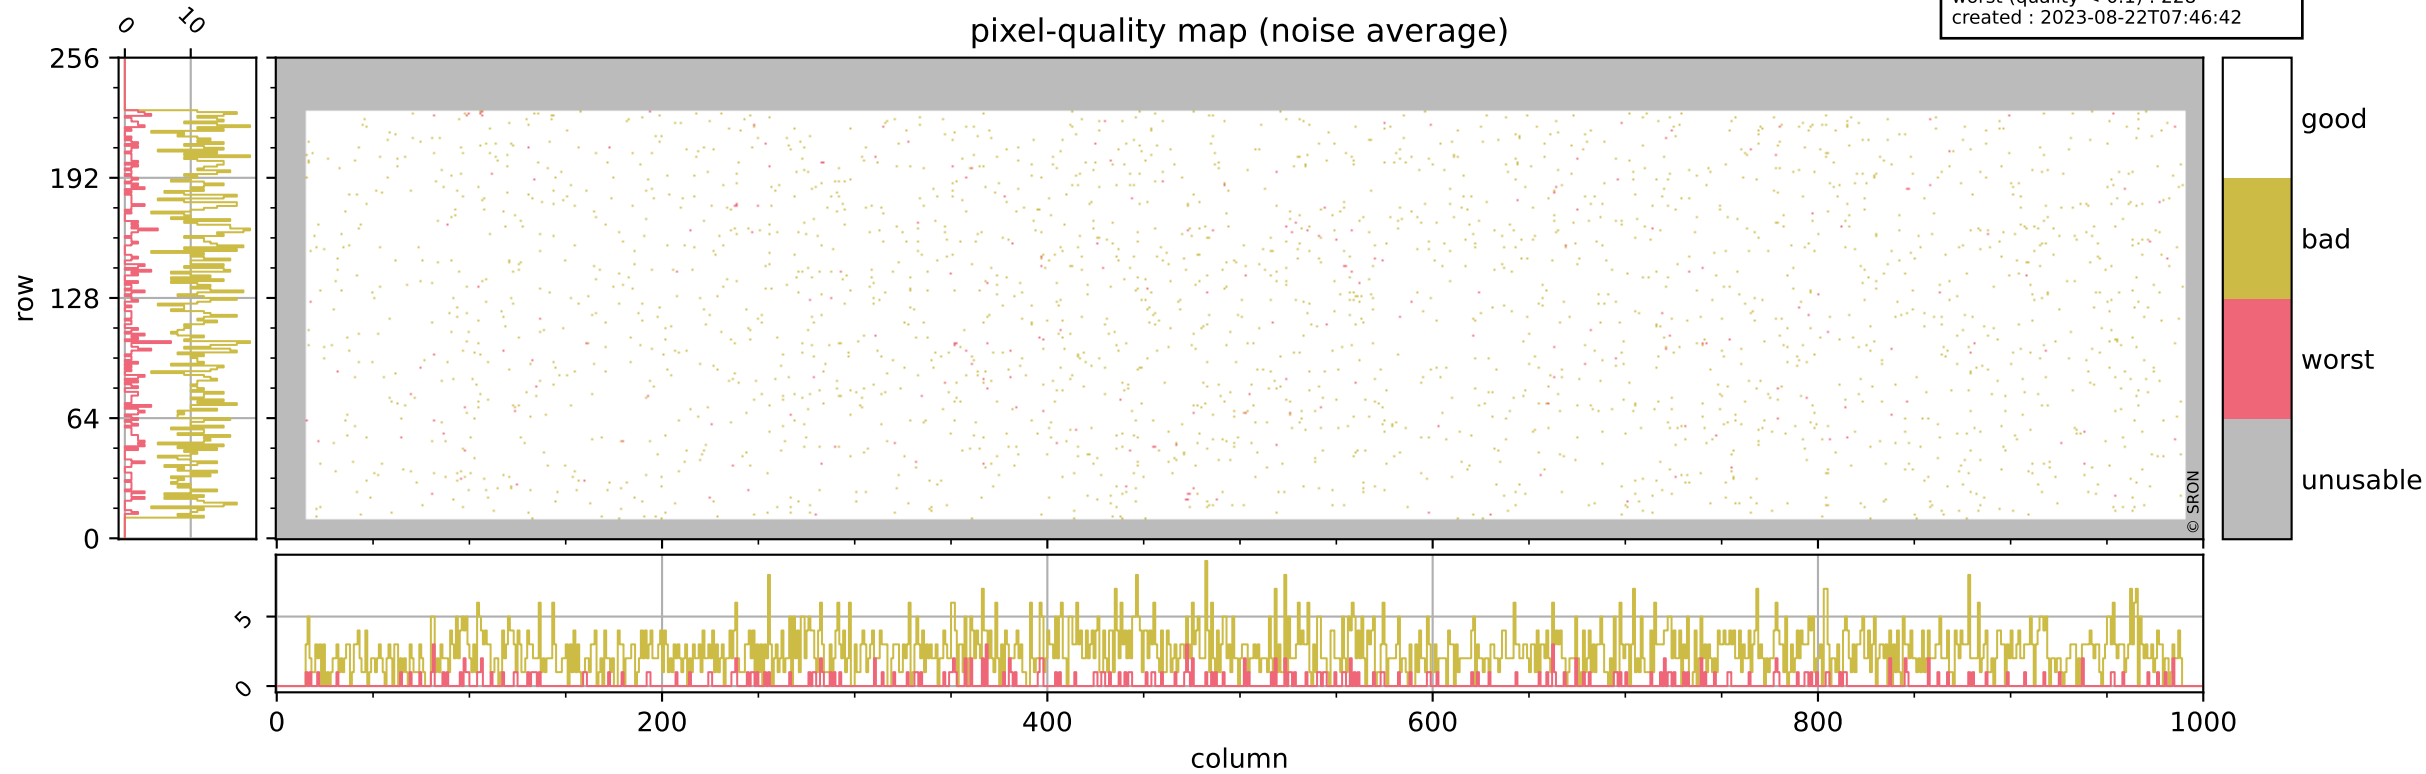

Tropomi SWIR pixel quality (official)

orbits : 20 in [4522, 4567]
coverage : 2018-08-28 / 2018-08-31
bad (quality < 0.8) : 291
worst (quality < 0.1) : 115
created : 2023-08-22T07:46:42

pixel-quality map (dark)

Tropomi SWIR pixel quality (official)

orbits : 20 in [4522, 4567]
coverage : 2018-08-28 / 2018-08-31
bad (quality < 0.8) : 2481
worst (quality < 0.1) : 228
created : 2023-08-22T07:46:42

pixel-quality map (noise average)

Tropomi SWIR pixel quality (official)

orbits : 20 in [4522, 4567]
coverage : 2018-08-28 / 2018-08-31
to good : 357
good to bad : 746
to worst : 97
created : 2023-08-22T07:46:42

total quality compared with SWIR pixel-quality CKD

Tropomi SWIR pixel quality (official)

orbits : 20 in [4522, 4567]
coverage : 2018-08-28 / 2018-08-31
created : 2023-08-22T07:46:43

Histograms of pixel-quality

Tropomi SWIR pixel quality (official) ground-tracks of Sentinel-5P