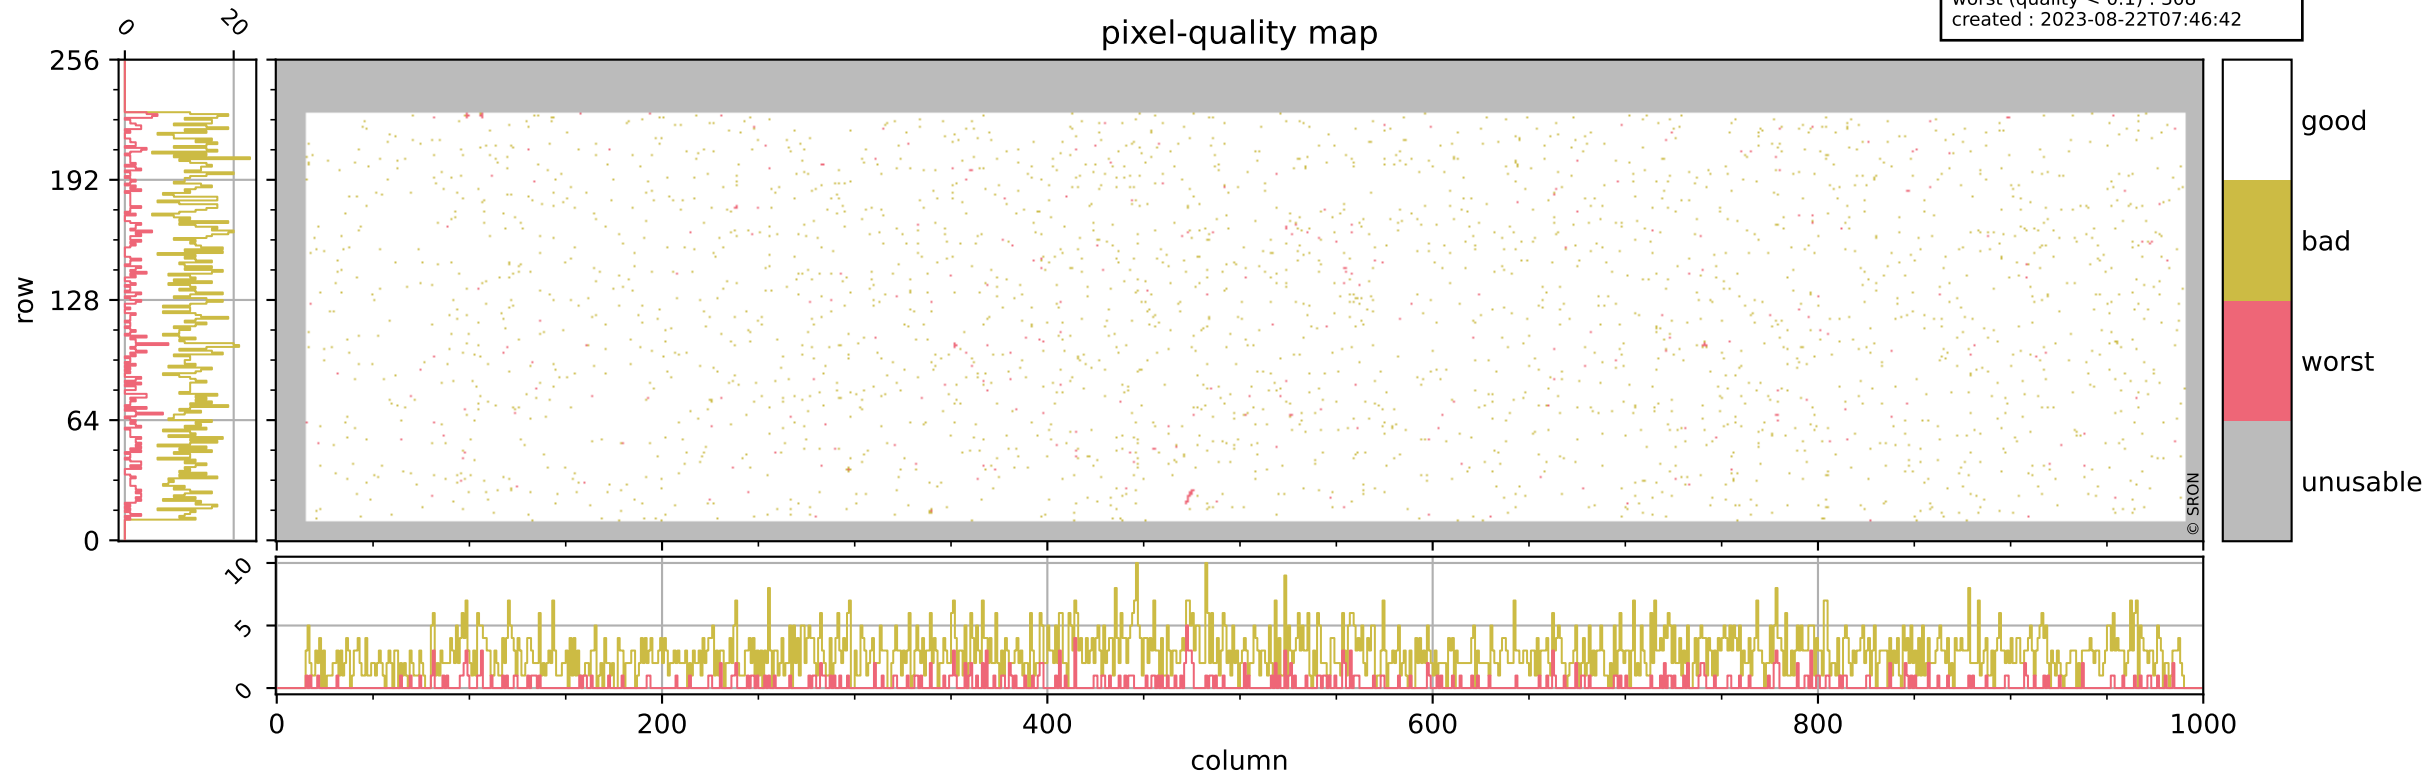

Tropomi SWIR pixel quality (official)

orbits : 20 in [4522, 4567]
coverage : 2018-08-28 / 2018-08-31
bad (quality < 0.8) : 2733
worst (quality < 0.1) : 308
created : 2023-08-22T07:46:42

pixel-quality map

Tropomi SWIR pixel quality (official)

orbits : 20 in [4522, 4567]
coverage : 2018-08-28 / 2018-08-31
bad (quality < 0.8) : 291
worst (quality < 0.1) : 115
created : 2023-08-22T07:46:42

pixel-quality map (dark)

Tropomi SWIR pixel quality (official)

orbits : 20 in [4522, 4567]
coverage : 2018-08-28 / 2018-08-31
bad (quality < 0.8) : 2481
worst (quality < 0.1) : 228
created : 2023-08-22T07:46:42

pixel-quality map (noise average)

Tropomi SWIR pixel quality (official)

orbits : 20 in [4522, 4567]
coverage : 2018-08-28 / 2018-08-31
created : 2023-08-22T07:46:43

Histograms of pixel-quality

Tropomi SWIR pixel quality (official) ground-tracks of Sentinel-5P