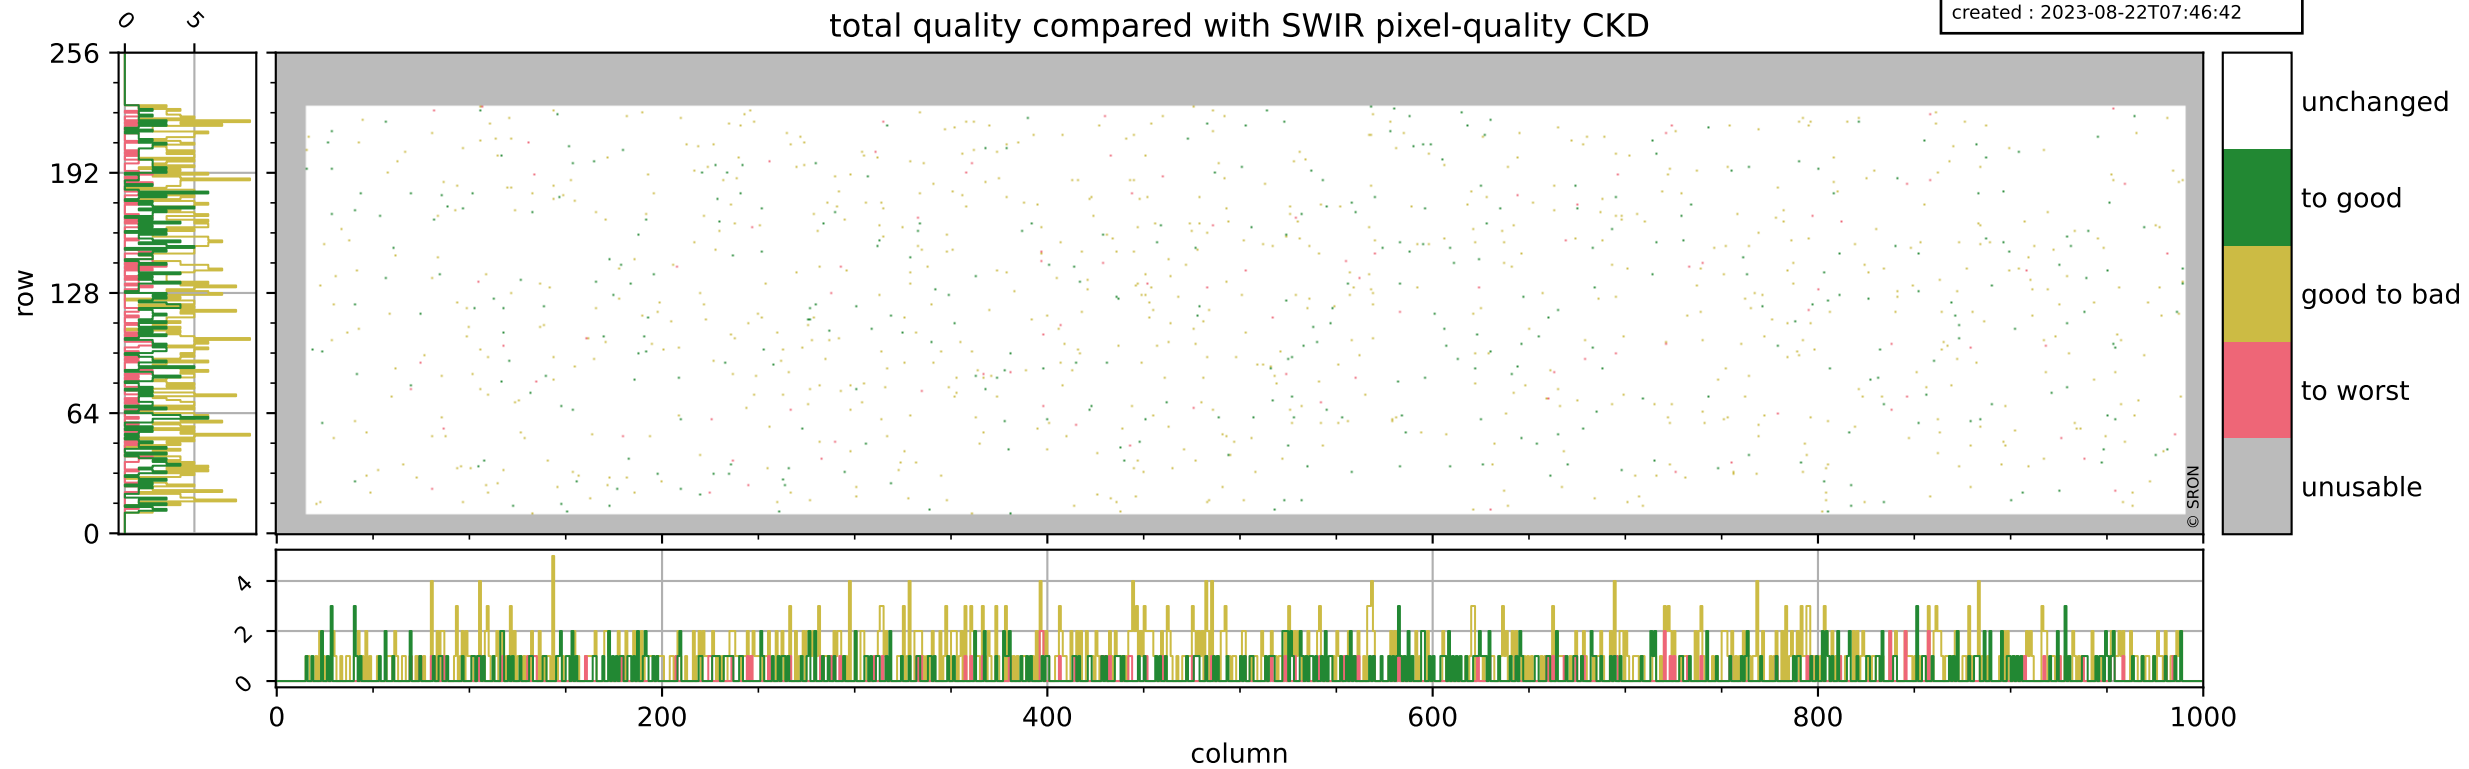

Tropomi SWIR pixel quality (official)

orbits : 20 in [4522, 4567]
coverage : 2018-08-28 / 2018-08-31
bad (quality < 0.8) : 291
worst (quality < 0.1) : 115
created : 2023-08-22T07:46:42

pixel-quality map (dark)

Tropomi SWIR pixel quality (official)

orbits : 20 in [4522, 4567]
coverage : 2018-08-28 / 2018-08-31
bad (quality < 0.8) : 2481
worst (quality < 0.1) : 228
created : 2023-08-22T07:46:42

pixel-quality map (noise average)

Tropomi SWIR pixel quality (official)

orbits : 20 in [4522, 4567]
coverage : 2018-08-28 / 2018-08-31
to good : 357
good to bad : 746
to worst : 97
created : 2023-08-22T07:46:42

total quality compared with SWIR pixel-quality CKD

Tropomi SWIR pixel quality (official)

orbits : 20 in [4522, 4567]
coverage : 2018-08-28 / 2018-08-31
created : 2023-08-22T07:46:43

Histograms of pixel-quality

Tropomi SWIR pixel quality (official) ground-tracks of Sentinel-5P