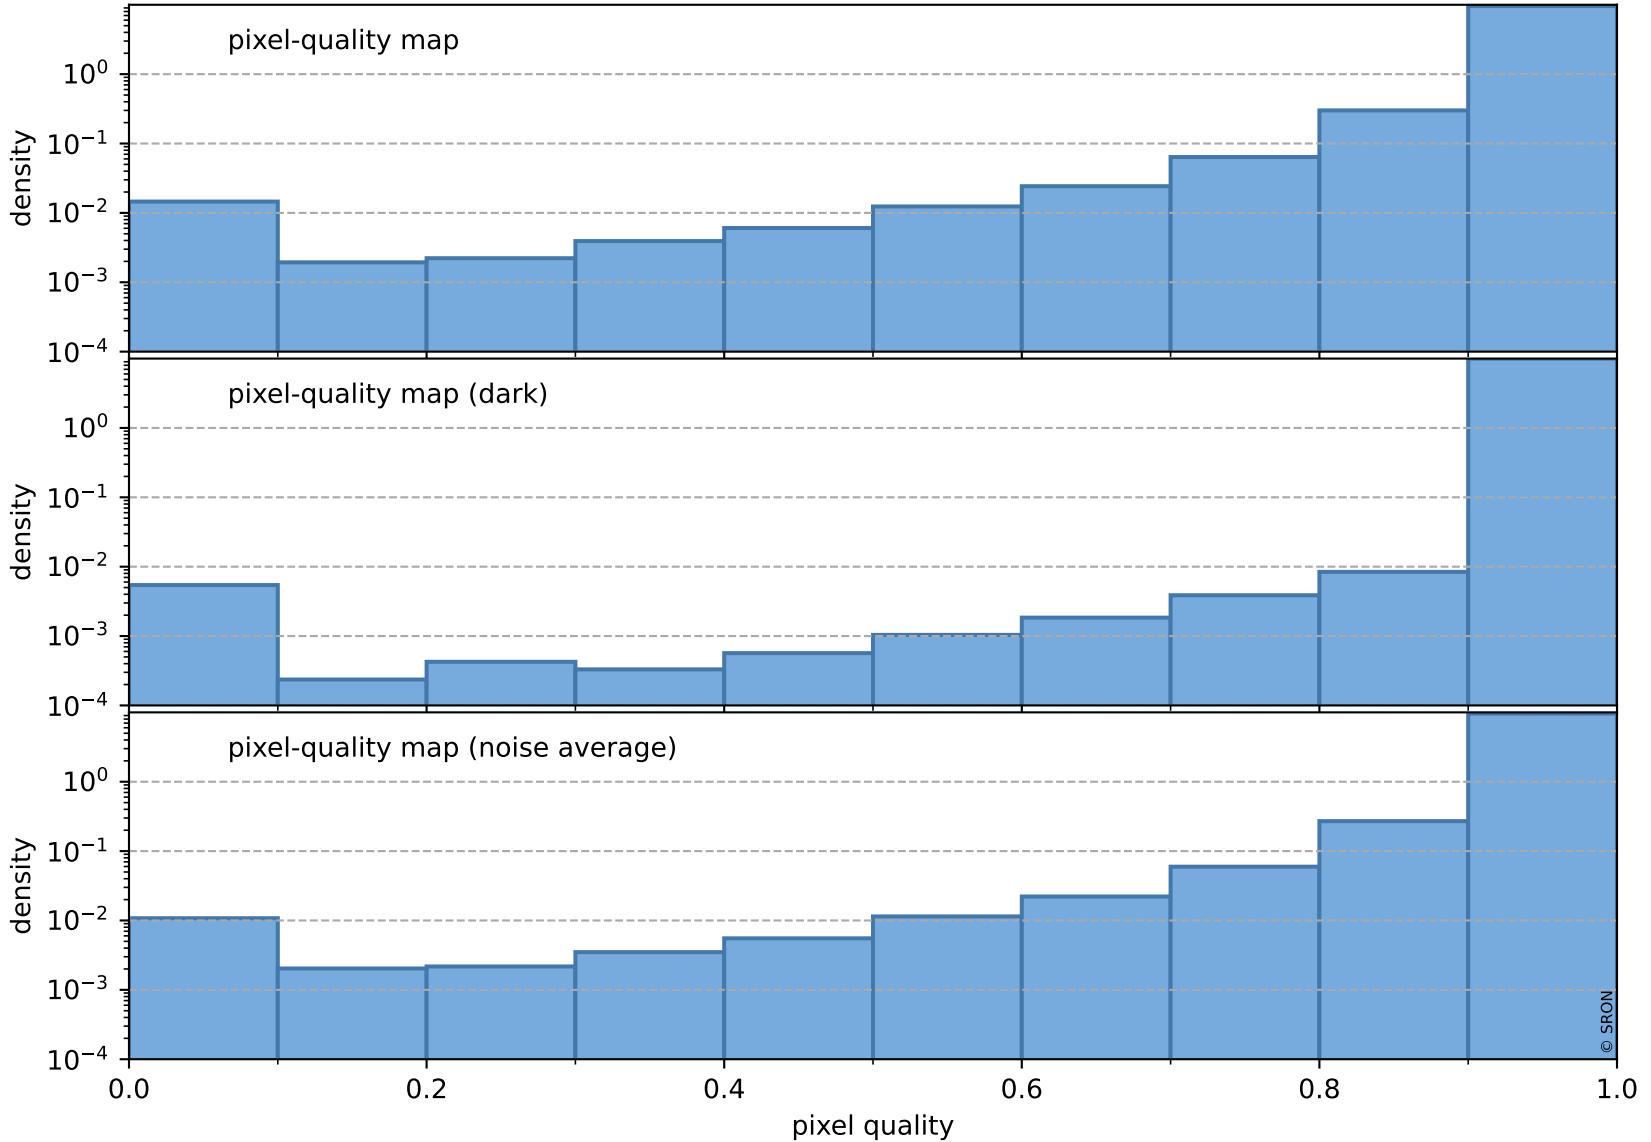

Tropomi SWIR pixel quality (official)

orbits : 20 in [4522, 4567]
coverage : 2018-08-28 / 2018-08-31
to good : 357
good to bad : 746
to worst : 97
created : 2023-08-22T07:46:42

total quality compared with SWIR pixel-quality CKD

Tropomi SWIR pixel quality (official)

orbits : 20 in [4522, 4567]
coverage : 2018-08-28 / 2018-08-31
created : 2023-08-22T07:46:43

Histograms of pixel-quality

Tropomi SWIR pixel quality (official) ground-tracks of Sentinel-5P

orbits : 20 in [4522, 4567]
coverage : 2018-08-28 / 2018-08-31
created : 2023-08-22T07:46:43

Tropomi SWIR pixel quality (official)

orbits : [2827, 4567]
coverage : 2018-04-30 / 2018-08-31
created : 2023-08-22T07:46:43