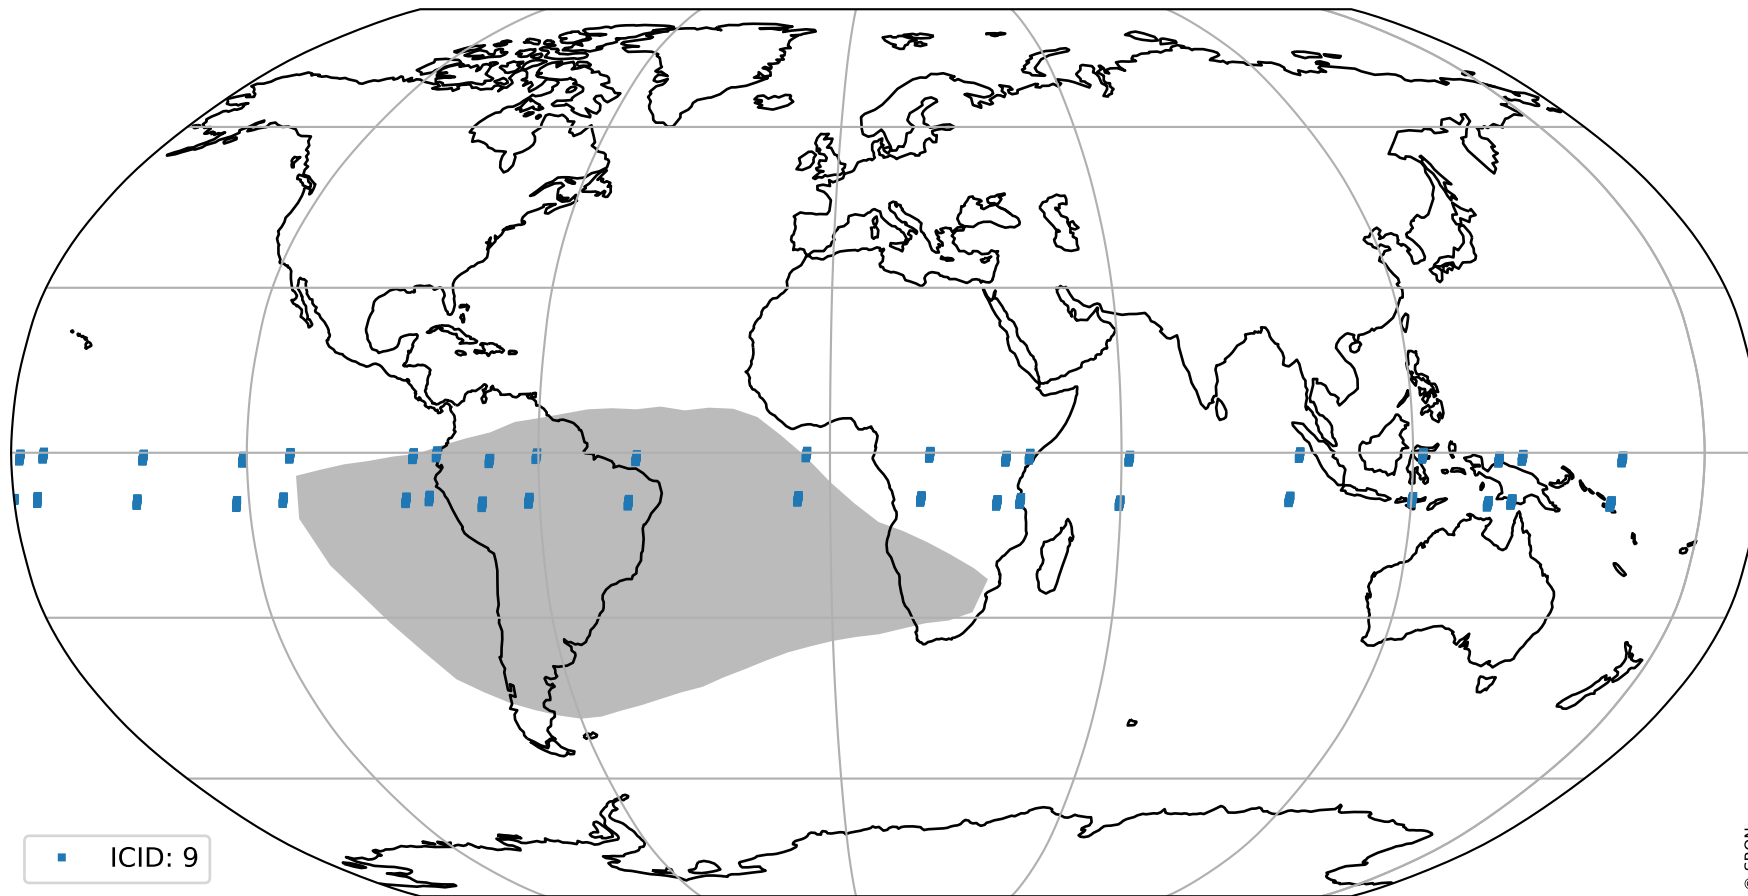

Tropomi SWIR pixel quality (official)

orbits : 20 in [4522, 4567]
coverage : 2018-08-28 / 2018-08-31
to good : 357
good to bad : 746
to worst : 97
created : 2023-08-22T07:46:42

total quality compared with SWIR pixel-quality CKD

Tropomi SWIR pixel quality (official)

orbits : 20 in [4522, 4567]
coverage : 2018-08-28 / 2018-08-31
created : 2023-08-22T07:46:43

Histograms of pixel-quality

Tropomi SWIR pixel quality (official) ground-tracks of Sentinel-5P

orbits : 20 in [4522, 4567]
coverage : 2018-08-28 / 2018-08-31
created : 2023-08-22T07:46:43

Tropomi SWIR pixel quality (official)

orbits : [2827, 4567]
coverage : 2018-04-30 / 2018-08-31
created : 2023-08-22T07:46:43