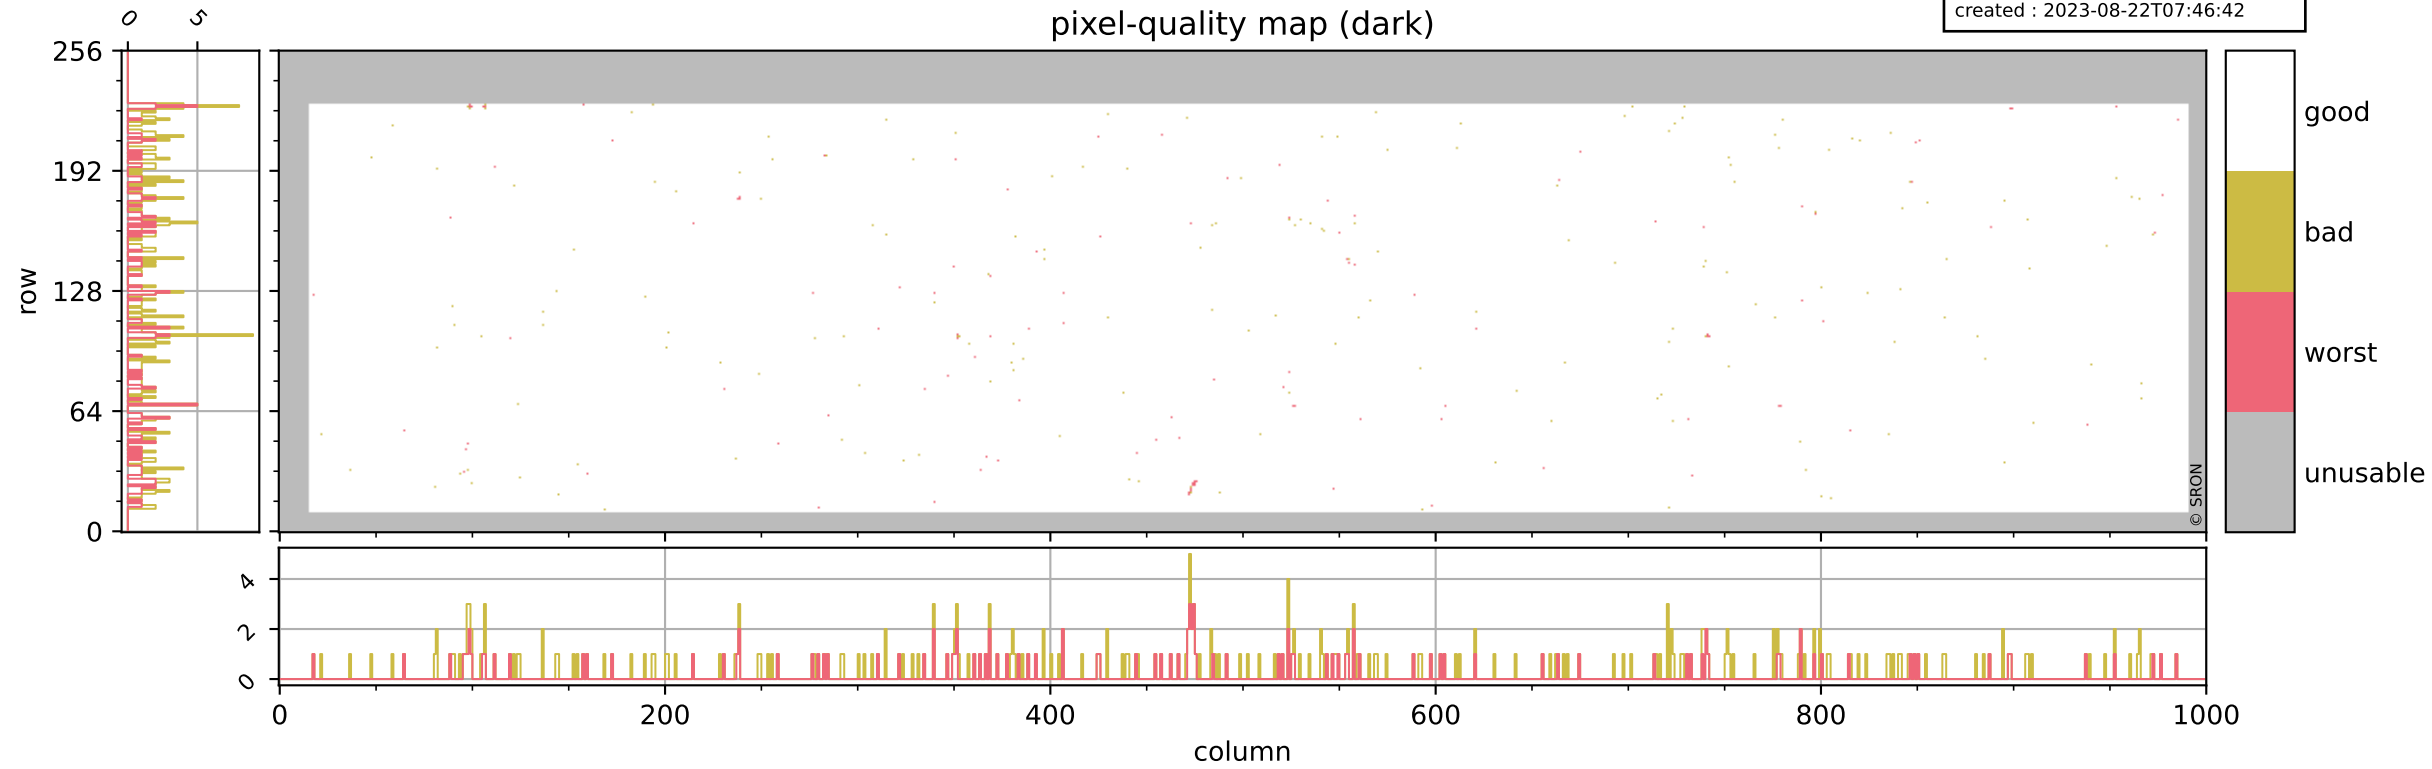

Tropomi SWIR pixel quality (official)

orbits : 20 in [4522, 4567]
coverage : 2018-08-28 / 2018-08-31
bad (quality < 0.8) : 2733
worst (quality < 0.1) : 308
created : 2023-08-22T07:46:42

pixel-quality map

Tropomi SWIR pixel quality (official)

orbits : 20 in [4522, 4567]
coverage : 2018-08-28 / 2018-08-31
bad (quality < 0.8) : 291
worst (quality < 0.1) : 115
created : 2023-08-22T07:46:42

pixel-quality map (dark)

Tropomi SWIR pixel quality (official)

orbits : 20 in [4522, 4567]
coverage : 2018-08-28 / 2018-08-31
bad (quality < 0.8) : 2481
worst (quality < 0.1) : 228
created : 2023-08-22T07:46:42

pixel-quality map (noise average)

Tropomi SWIR pixel quality (official)

orbits : 20 in [4522, 4567]
coverage : 2018-08-28 / 2018-08-31
to good : 357
good to bad : 746
to worst : 97
created : 2023-08-22T07:46:42

total quality compared with SWIR pixel-quality CKD