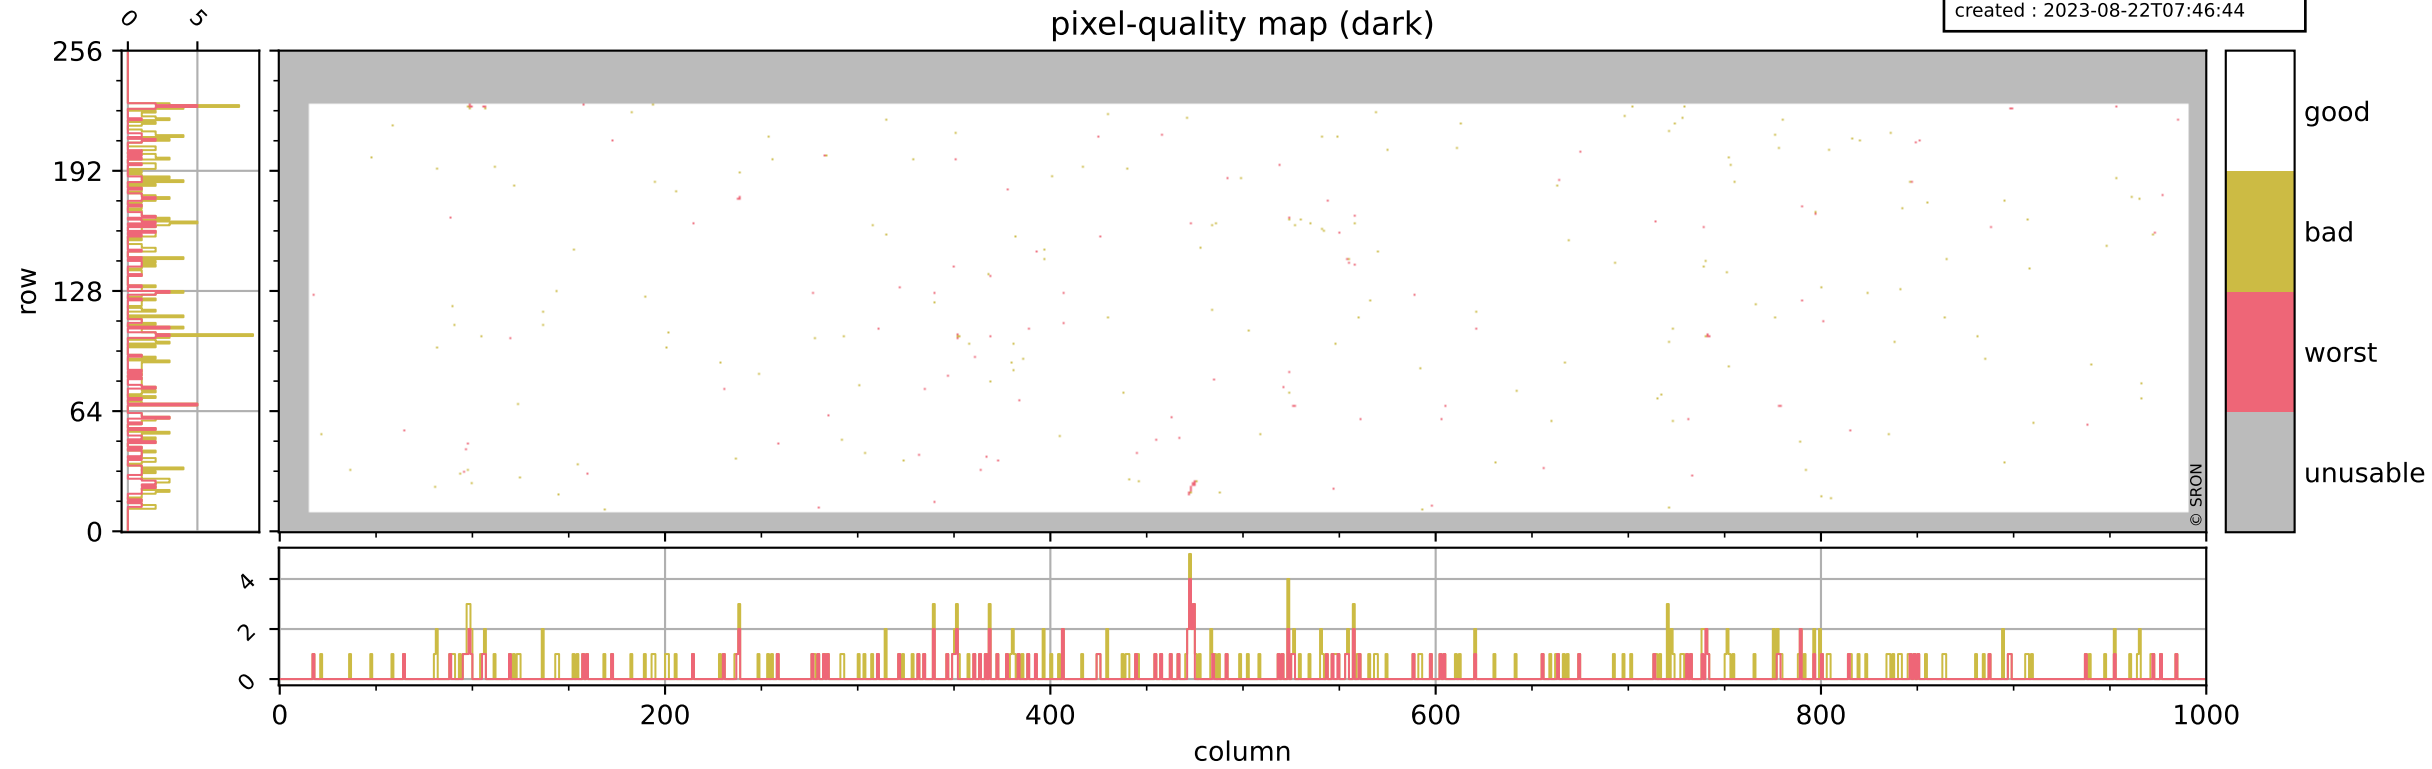

Tropomi SWIR pixel quality (official)

orbits : 19 in [4537, 4582]
coverage : 2018-08-29 / 2018-09-01
bad (quality < 0.8) : 2718
worst (quality < 0.1) : 306
created : 2023-08-22T07:46:44

pixel-quality map

Tropomi SWIR pixel quality (official)

orbits : 19 in [4537, 4582]
coverage : 2018-08-29 / 2018-09-01
bad (quality < 0.8) : 288
worst (quality < 0.1) : 115
created : 2023-08-22T07:46:44

Tropomi SWIR pixel quality (official)

orbits : 19 in [4537, 4582]
coverage : 2018-08-29 / 2018-09-01
bad (quality < 0.8) : 2463
worst (quality < 0.1) : 226
created : 2023-08-22T07:46:45

pixel-quality map (noise average)

Tropomi SWIR pixel quality (official)

orbits : 19 in [4537, 4582]
coverage : 2018-08-29 / 2018-09-01
to good : 352
good to bad : 722
to worst : 97
created : 2023-08-22T07:46:45

total quality compared with SWIR pixel-quality CKD

Tropomi SWIR pixel quality (official)