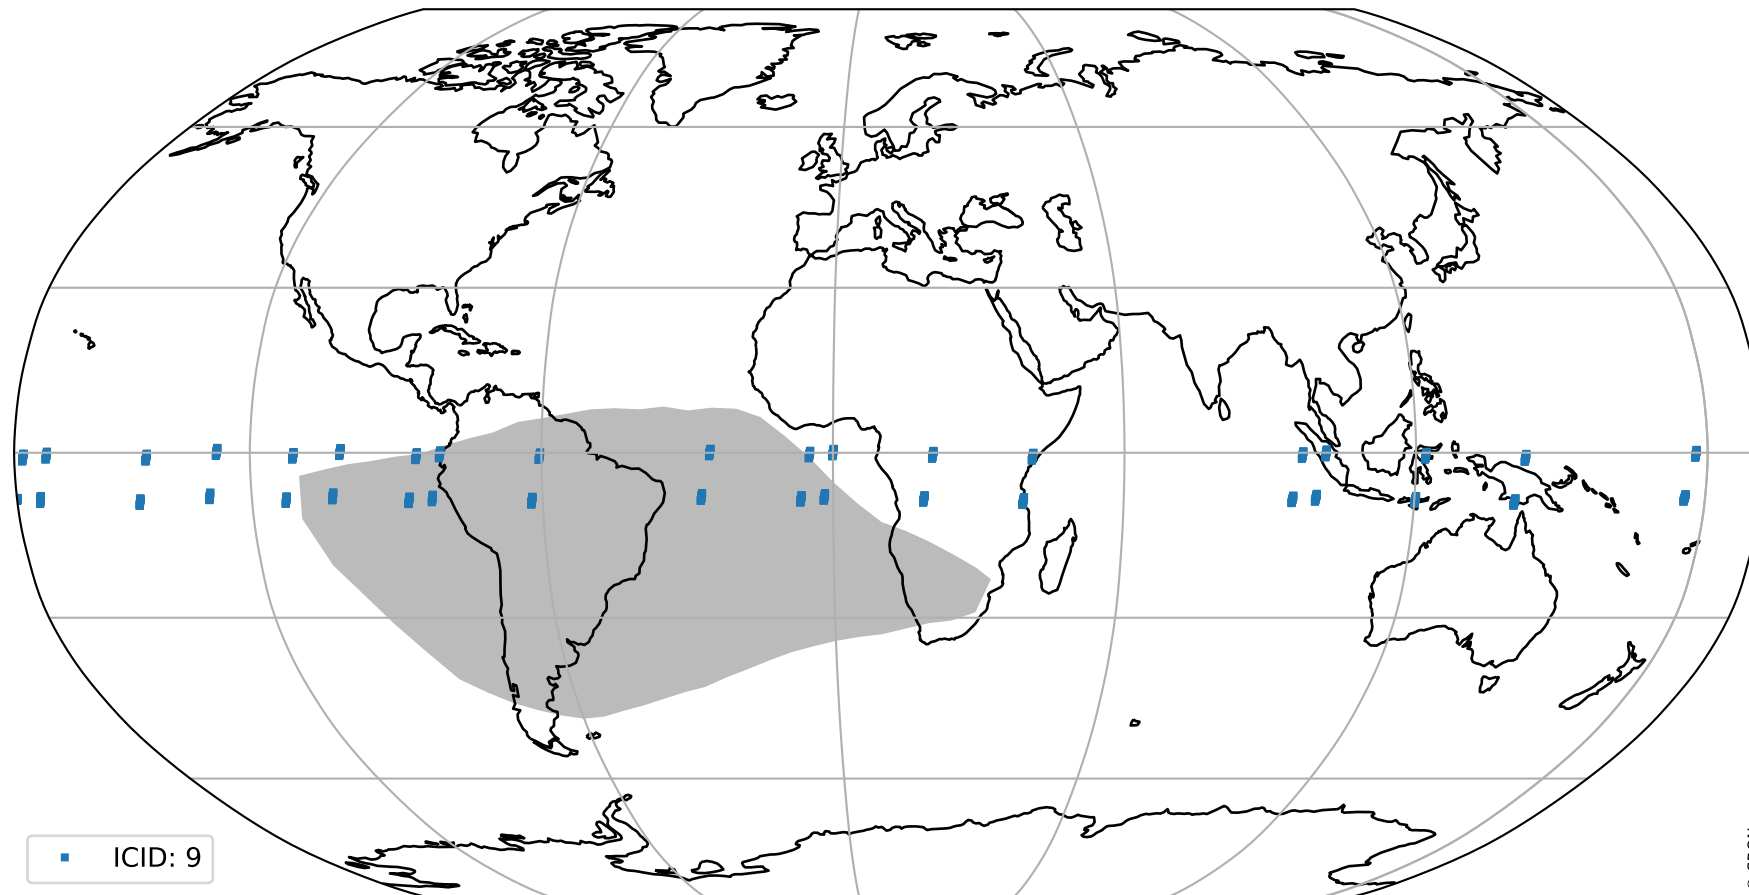

orbits : 19 in [4537, 4582]
coverage : 2018-08-29 / 2018-09-01
bad (quality < 0.8) : 2463
worst (quality < 0.1) : 226
created : 2023-08-22T07:46:45

pixel-quality map (noise average)

Tropomi SWIR pixel quality (official)

orbits : 19 in [4537, 4582]
coverage : 2018-08-29 / 2018-09-01
to good : 352
good to bad : 722
to worst : 97
created : 2023-08-22T07:46:45

total quality compared with SWIR pixel-quality CKD

Tropomi SWIR pixel quality (official)

orbits : 19 in [4537, 4582]
coverage : 2018-08-29 / 2018-09-01
created : 2023-08-22T07:46:45

Histograms of pixel-quality

Tropomi SWIR pixel quality (official) ground-tracks of Sentinel-5P

orbits : 19 in [4537, 4582]
coverage : 2018-08-29 / 2018-09-01
created : 2023-08-22T07:46:45

Tropomi SWIR pixel quality (official)

orbits : [2827, 4582]
coverage : 2018-04-30 / 2018-09-01
created : 2023-08-22T07:46:46

trend of pixel quality & temperatures