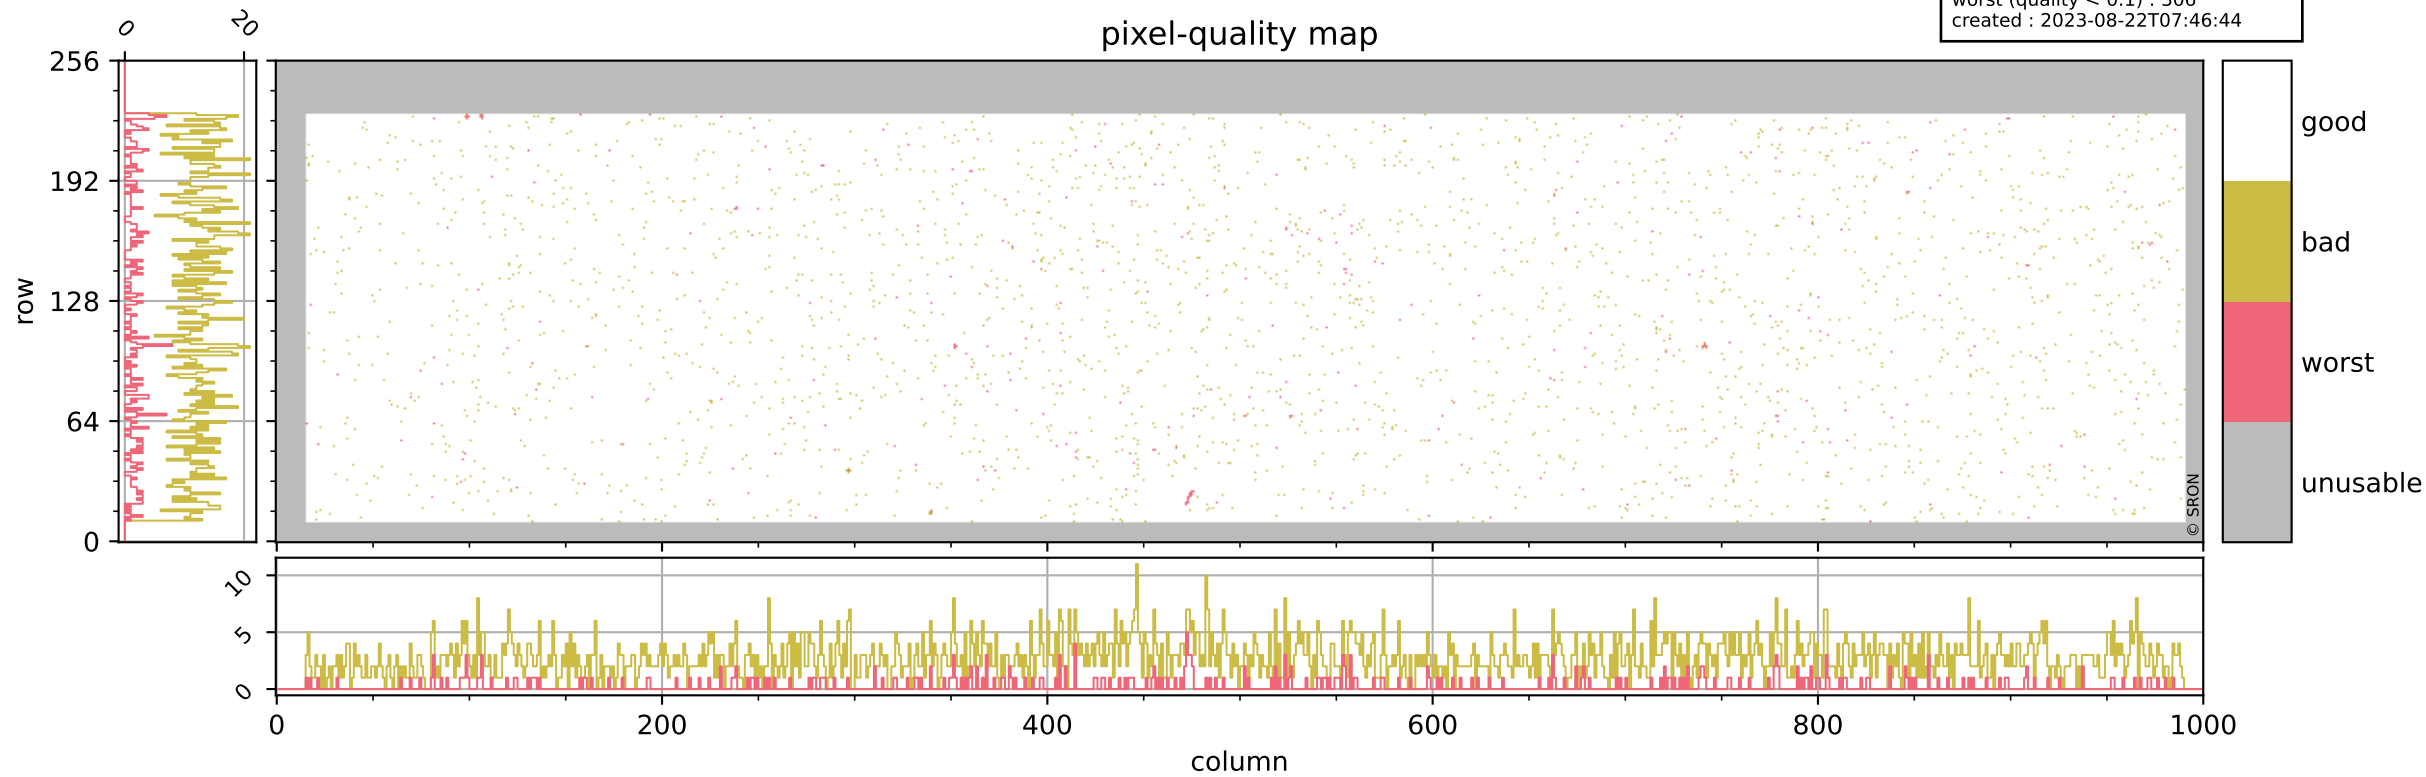

Tropomi SWIR pixel quality (official)

orbits : 19 in [4537, 4582]
coverage : 2018-08-29 / 2018-09-01
bad (quality < 0.8) : 2718
worst (quality < 0.1) : 306
created : 2023-08-22T07:46:44

pixel-quality map

Tropomi SWIR pixel quality (official)

orbits : 19 in [4537, 4582]
coverage : 2018-08-29 / 2018-09-01
bad (quality < 0.8) : 288
worst (quality < 0.1) : 115
created : 2023-08-22T07:46:44

Tropomi SWIR pixel quality (official)

orbits : 19 in [4537, 4582]
coverage : 2018-08-29 / 2018-09-01
bad (quality < 0.8) : 2463
worst (quality < 0.1) : 226
created : 2023-08-22T07:46:45

pixel-quality map (noise average)

Tropomi SWIR pixel quality (official)

orbits : 19 in [4537, 4582]
coverage : 2018-08-29 / 2018-09-01
created : 2023-08-22T07:46:45

Histograms of pixel-quality

Tropomi SWIR pixel quality (official) ground-tracks of Sentinel-5P

orbits : 19 in [4537, 4582]
coverage : 2018-08-29 / 2018-09-01
created : 2023-08-22T07:46:45