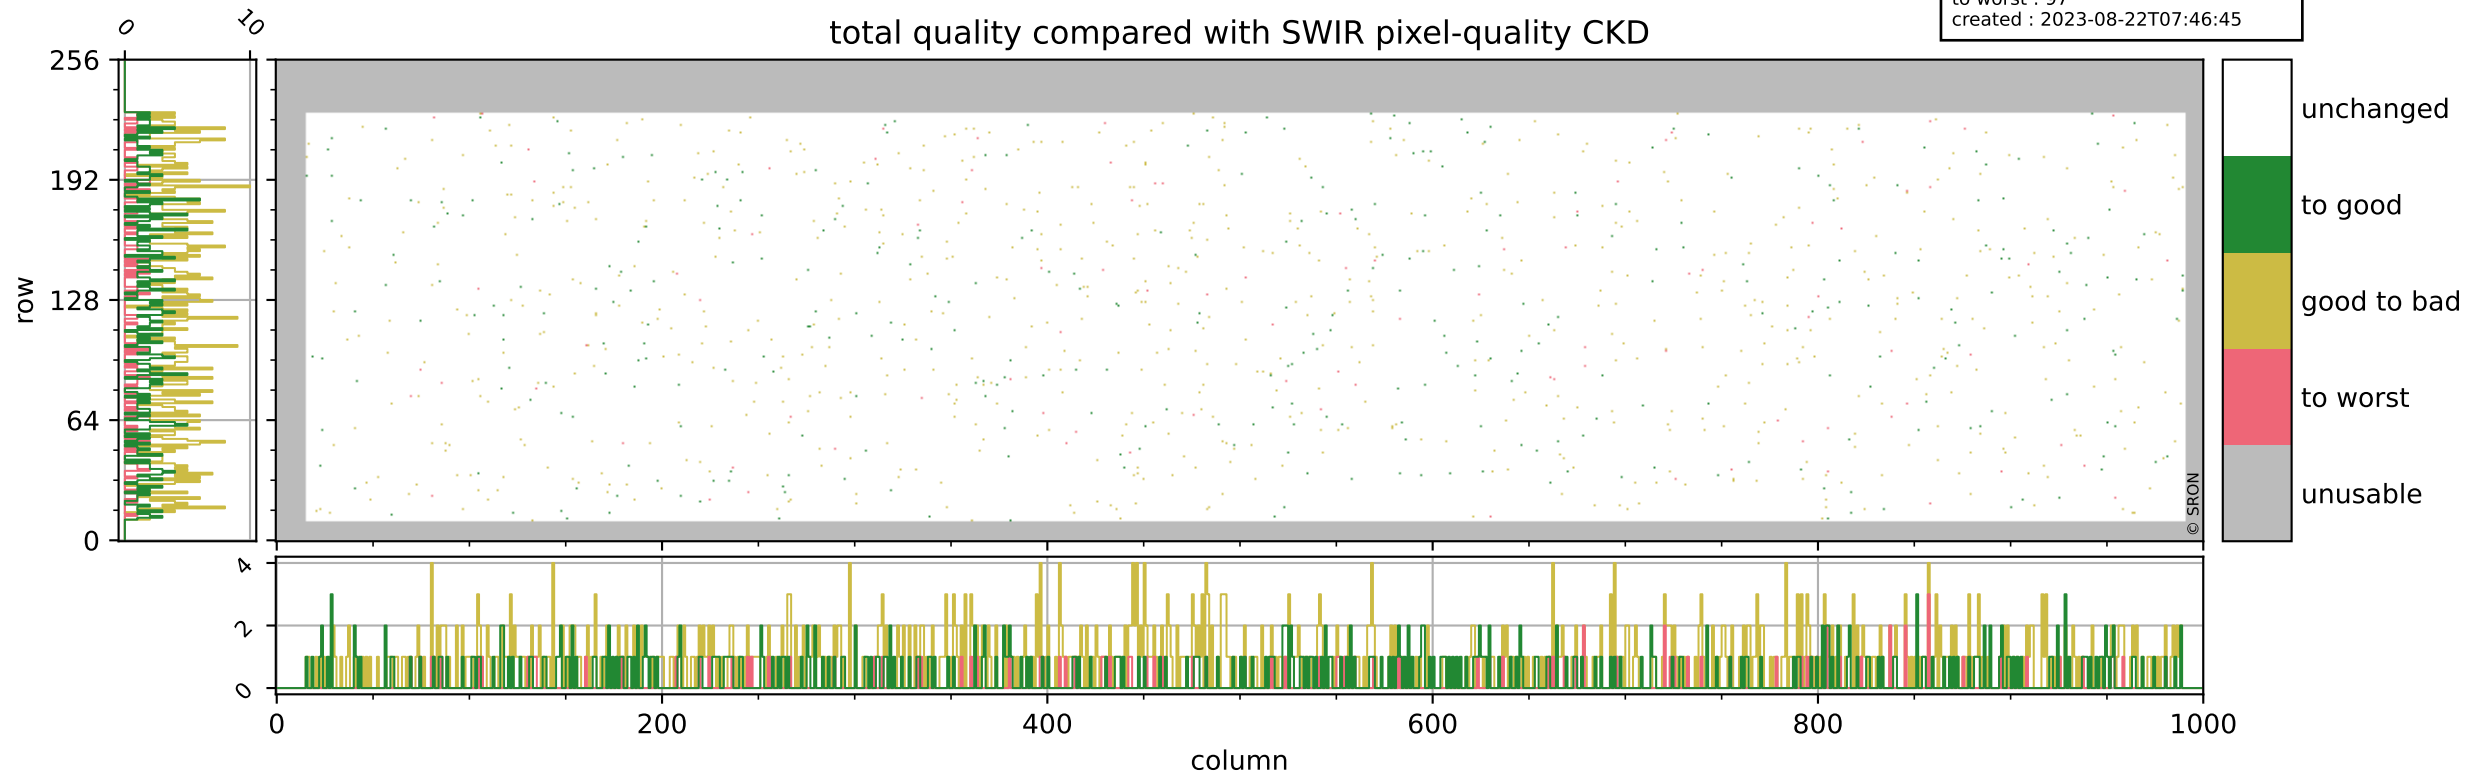

Tropomi SWIR pixel quality (official)

orbits : 19 in [4537, 4582]
coverage : 2018-08-29 / 2018-09-01
bad (quality < 0.8) : 288
worst (quality < 0.1) : 115
created : 2023-08-22T07:46:44

Tropomi SWIR pixel quality (official)

orbits : 19 in [4537, 4582]
coverage : 2018-08-29 / 2018-09-01
bad (quality < 0.8) : 2463
worst (quality < 0.1) : 226
created : 2023-08-22T07:46:45

pixel-quality map (noise average)

Tropomi SWIR pixel quality (official)

orbits : 19 in [4537, 4582]
coverage : 2018-08-29 / 2018-09-01
to good : 352
good to bad : 722
to worst : 97
created : 2023-08-22T07:46:45

total quality compared with SWIR pixel-quality CKD

Tropomi SWIR pixel quality (official)

orbits : 19 in [4537, 4582]
coverage : 2018-08-29 / 2018-09-01
created : 2023-08-22T07:46:45

Histograms of pixel-quality

Tropomi SWIR pixel quality (official) ground-tracks of Sentinel-5P

orbits : 19 in [4537, 4582]
coverage : 2018-08-29 / 2018-09-01
created : 2023-08-22T07:46:45