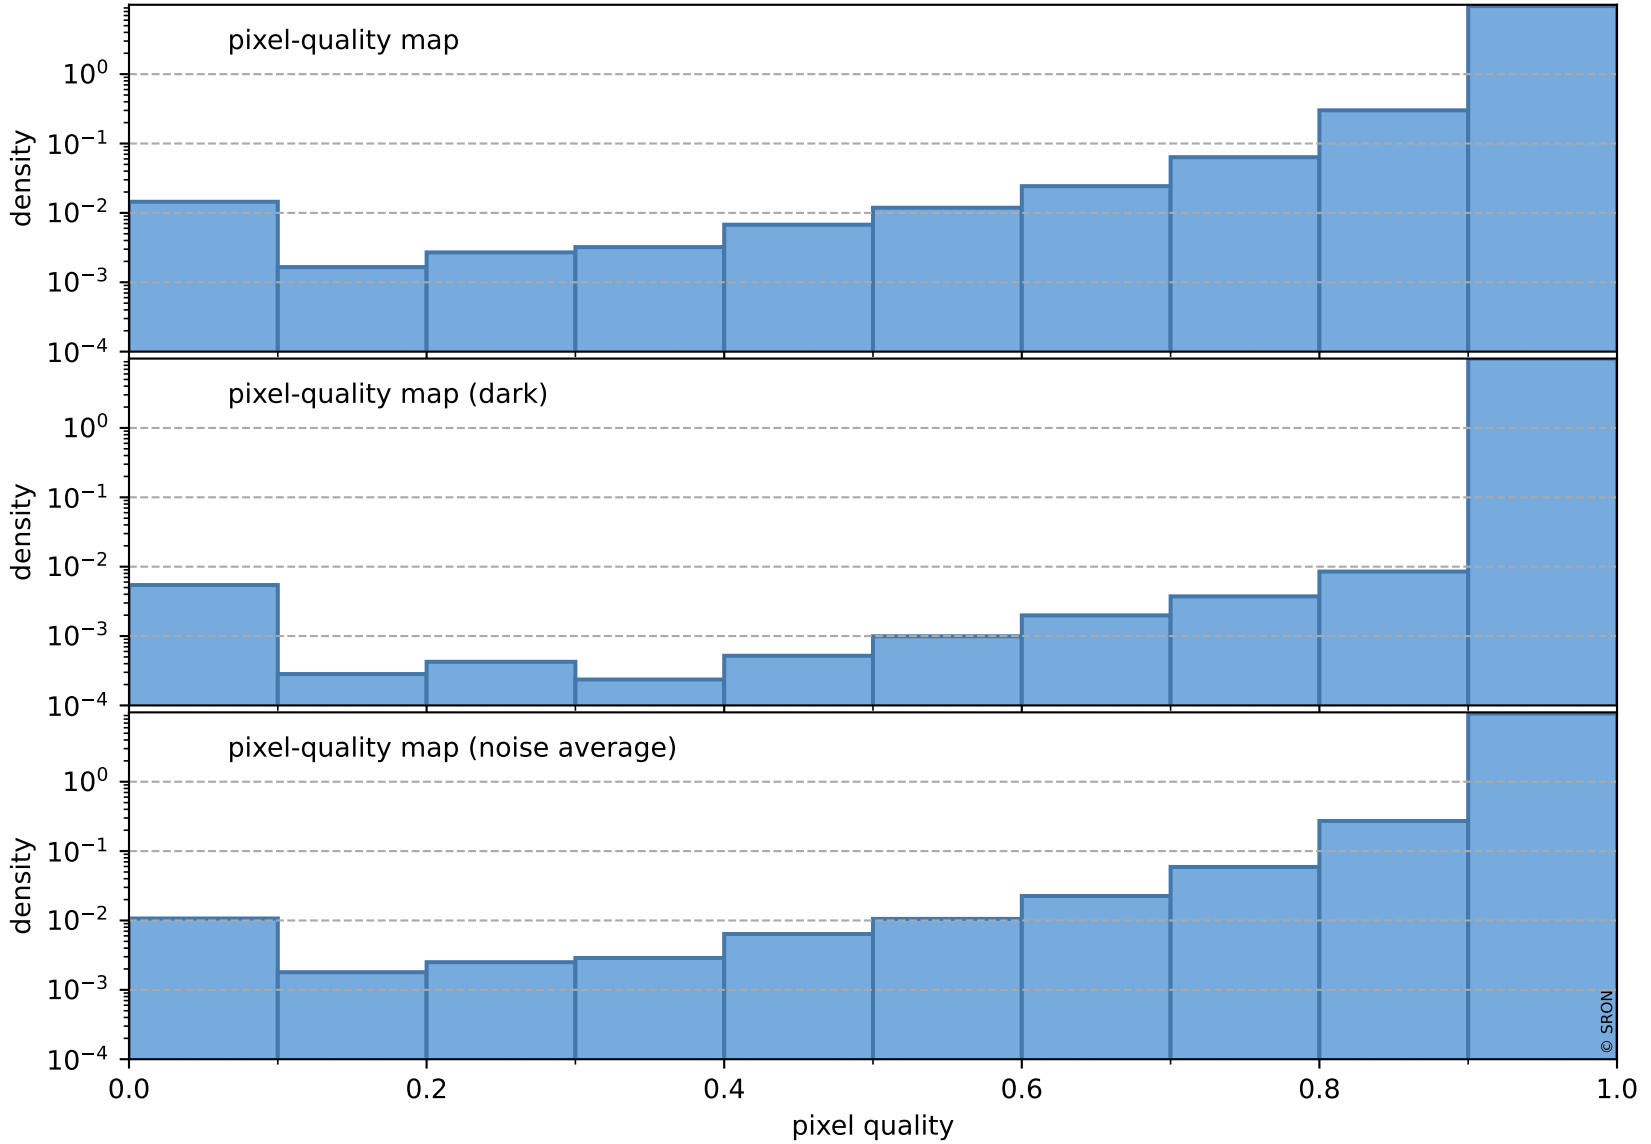

orbits : 19 in [4537, 4582]
coverage : 2018-08-29 / 2018-09-01
bad (quality < 0.8) : 2463
worst (quality < 0.1) : 226
created : 2023-08-22T07:46:45

pixel-quality map (noise average)

Tropomi SWIR pixel quality (official)

orbits : 19 in [4537, 4582]
coverage : 2018-08-29 / 2018-09-01
to good : 352
good to bad : 722
to worst : 97
created : 2023-08-22T07:46:45

total quality compared with SWIR pixel-quality CKD

Tropomi SWIR pixel quality (official)

orbits : 19 in [4537, 4582]
coverage : 2018-08-29 / 2018-09-01
created : 2023-08-22T07:46:45

Histograms of pixel-quality

Tropomi SWIR pixel quality (official) ground-tracks of Sentinel-5P

orbits : 19 in [4537, 4582]
coverage : 2018-08-29 / 2018-09-01
created : 2023-08-22T07:46:45

Tropomi SWIR pixel quality (official)

orbits : [2827, 4582]
coverage : 2018-04-30 / 2018-09-01
created : 2023-08-22T07:46:46

trend of pixel quality & temperatures