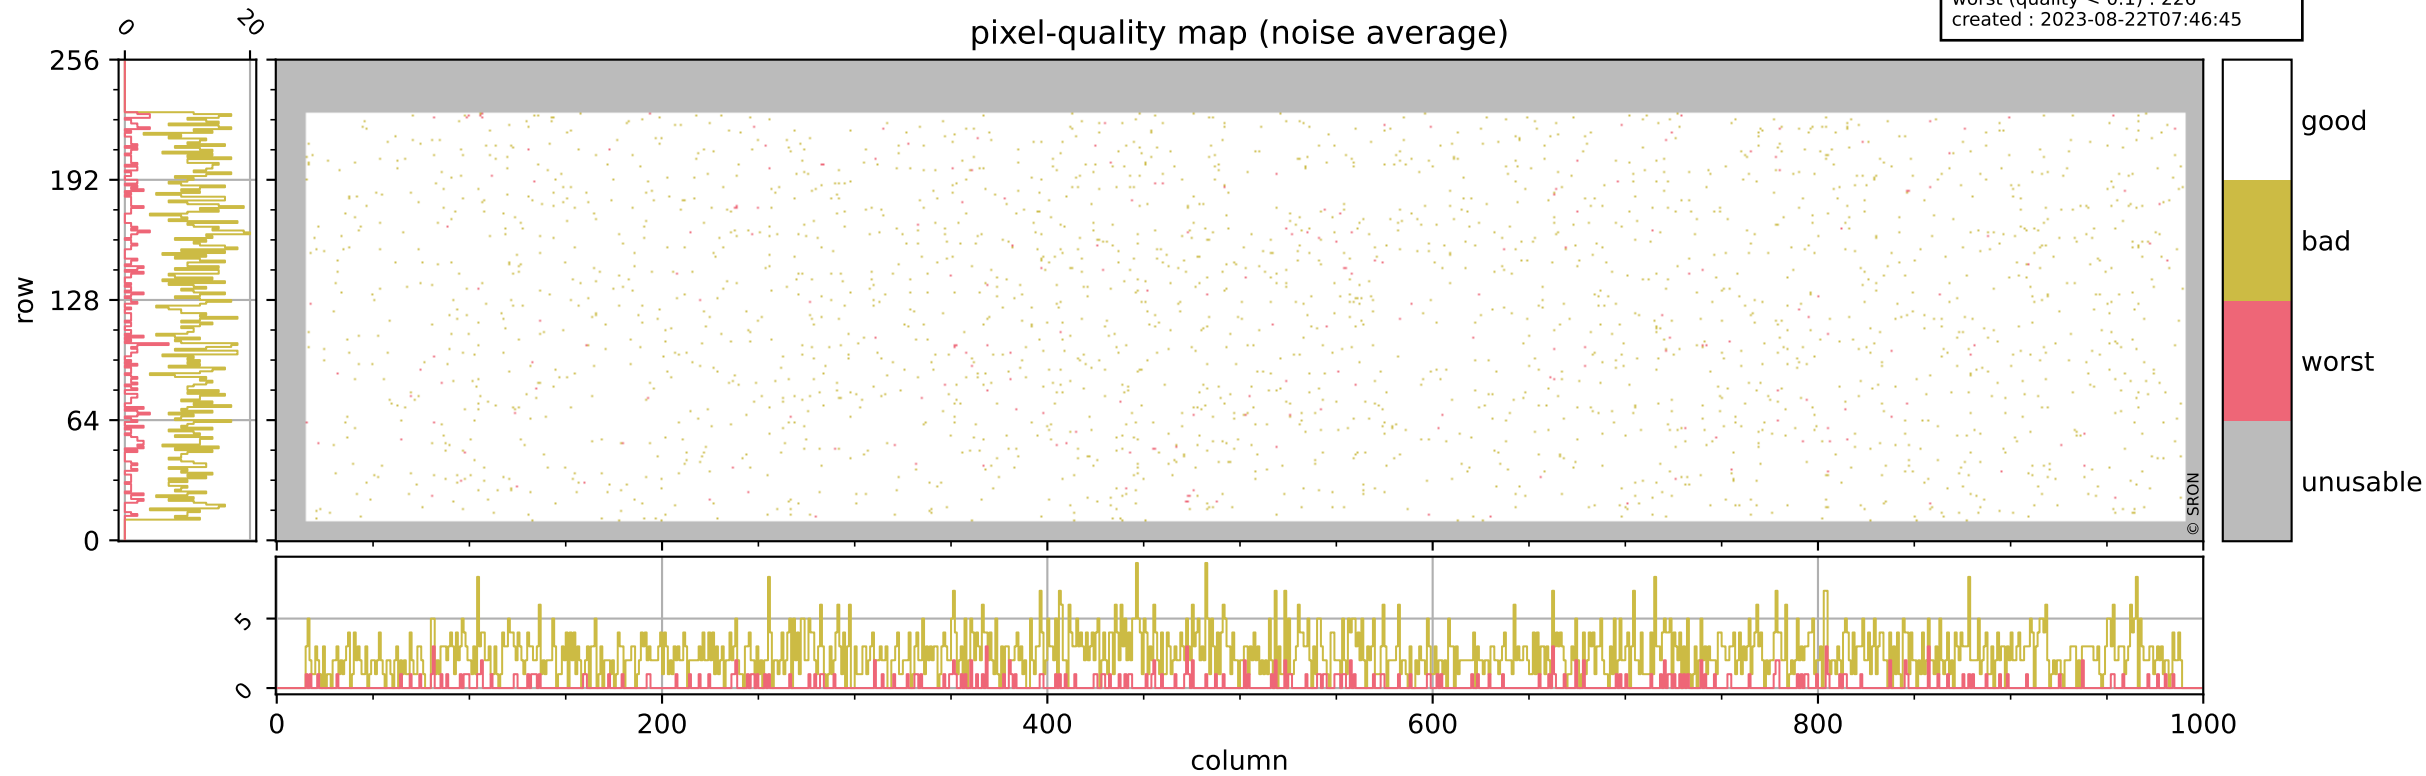

Tropomi SWIR pixel quality (official)

orbits : 19 in [4537, 4582]
coverage : 2018-08-29 / 2018-09-01
bad (quality < 0.8) : 288
worst (quality < 0.1) : 115
created : 2023-08-22T07:46:44

Tropomi SWIR pixel quality (official)

orbits : 19 in [4537, 4582]
coverage : 2018-08-29 / 2018-09-01
bad (quality < 0.8) : 2463
worst (quality < 0.1) : 226
created : 2023-08-22T07:46:45

pixel-quality map (noise average)

Tropomi SWIR pixel quality (official)

orbits : 19 in [4537, 4582]
coverage : 2018-08-29 / 2018-09-01
to good : 352
good to bad : 722
to worst : 97
created : 2023-08-22T07:46:45

total quality compared with SWIR pixel-quality CKD

Tropomi SWIR pixel quality (official)

orbits : 19 in [4537, 4582]
coverage : 2018-08-29 / 2018-09-01
created : 2023-08-22T07:46:45

Histograms of pixel-quality

Tropomi SWIR pixel quality (official) ground-tracks of Sentinel-5P

orbits : 19 in [4537, 4582]
coverage : 2018-08-29 / 2018-09-01
created : 2023-08-22T07:46:45