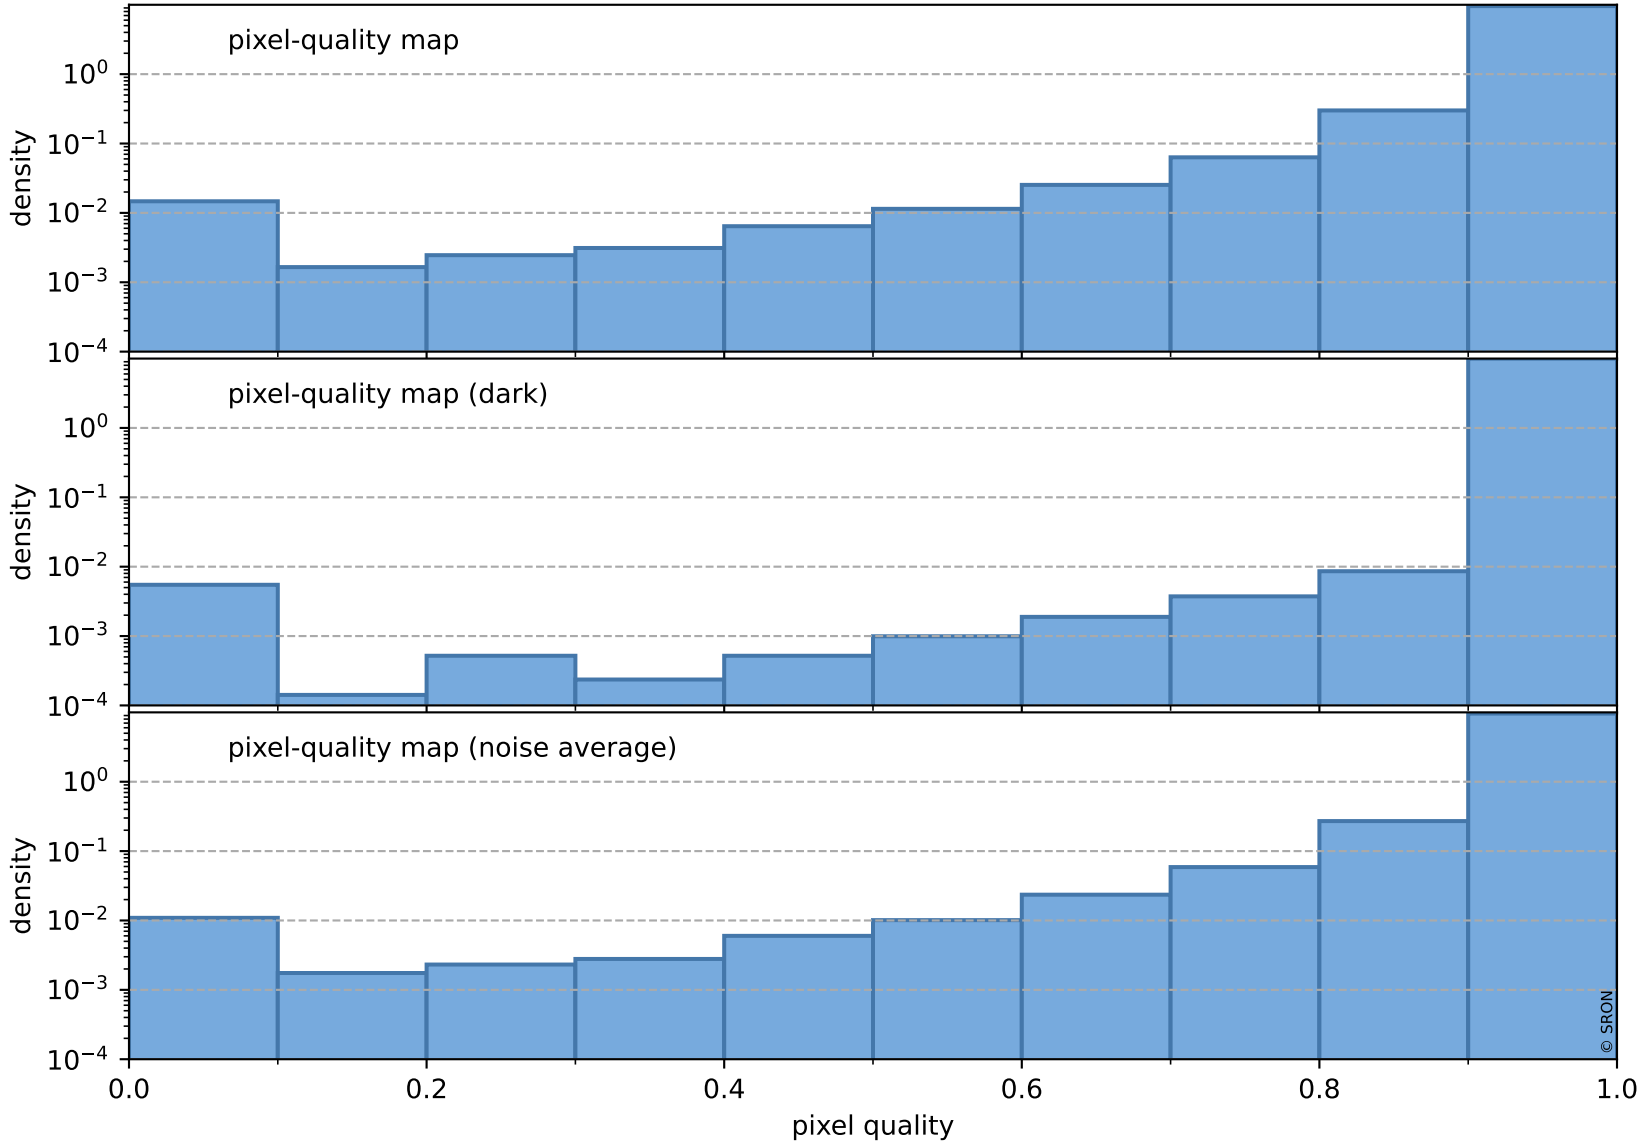

Tropomi SWIR pixel quality (official)

orbits : 20 in [4552, 4597]
coverage : 2018-08-30 / 2018-09-02
bad (quality < 0.8) : 2460
worst (quality < 0.1) : 231
created : 2023-08-22T07:46:47

pixel-quality map (noise average)

Tropomi SWIR pixel quality (official)

orbits : 20 in [4552, 4597]
coverage : 2018-08-30 / 2018-09-02
to good : 355
good to bad : 719
to worst : 102
created : 2023-08-22T07:46:47

total quality compared with SWIR pixel-quality CKD

Tropomi SWIR pixel quality (official)

orbits : 20 in [4552, 4597]
coverage : 2018-08-30 / 2018-09-02
created : 2023-08-22T07:46:47

Histograms of pixel-quality

Tropomi SWIR pixel quality (official) ground-tracks of Sentinel-5P

orbits : 20 in [4552, 4597]
coverage : 2018-08-30 / 2018-09-02
created : 2023-08-22T07:46:48

Tropomi SWIR pixel quality (official)

orbits : [2827, 4597]
coverage : 2018-04-30 / 2018-09-02
created : 2023-08-22T07:46:48