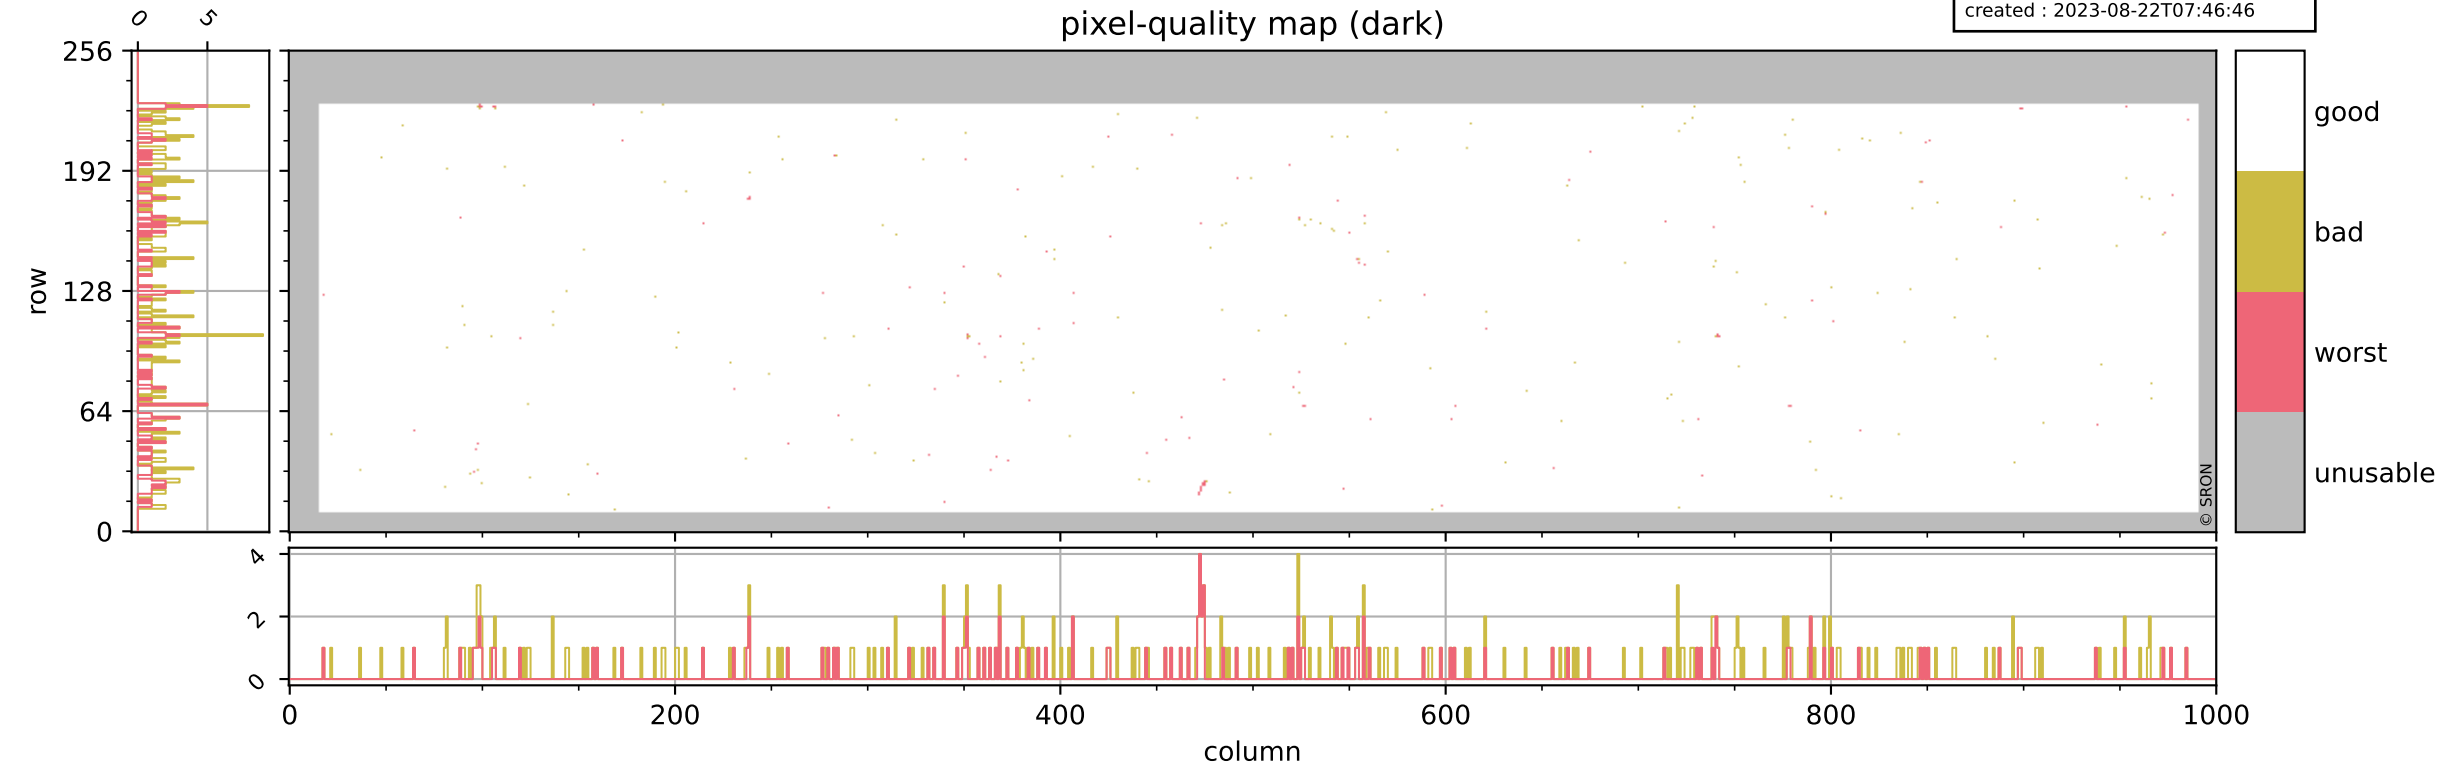

Tropomi SWIR pixel quality (official)

orbits : 20 in [4552, 4597]
coverage : 2018-08-30 / 2018-09-02
bad (quality < 0.8) : 2716
worst (quality < 0.1) : 311
created : 2023-08-22T07:46:46

pixel-quality map

Tropomi SWIR pixel quality (official)

orbits : 20 in [4552, 4597]
coverage : 2018-08-30 / 2018-09-02
bad (quality < 0.8) : 286
worst (quality < 0.1) : 116
created : 2023-08-22T07:46:46

pixel-quality map (dark)

Tropomi SWIR pixel quality (official)

orbits : 20 in [4552, 4597]
coverage : 2018-08-30 / 2018-09-02
bad (quality < 0.8) : 2460
worst (quality < 0.1) : 231
created : 2023-08-22T07:46:47

pixel-quality map (noise average)

Tropomi SWIR pixel quality (official)

orbits : 20 in [4552, 4597]
coverage : 2018-08-30 / 2018-09-02
to good : 355
good to bad : 719
to worst : 102
created : 2023-08-22T07:46:47

total quality compared with SWIR pixel-quality CKD