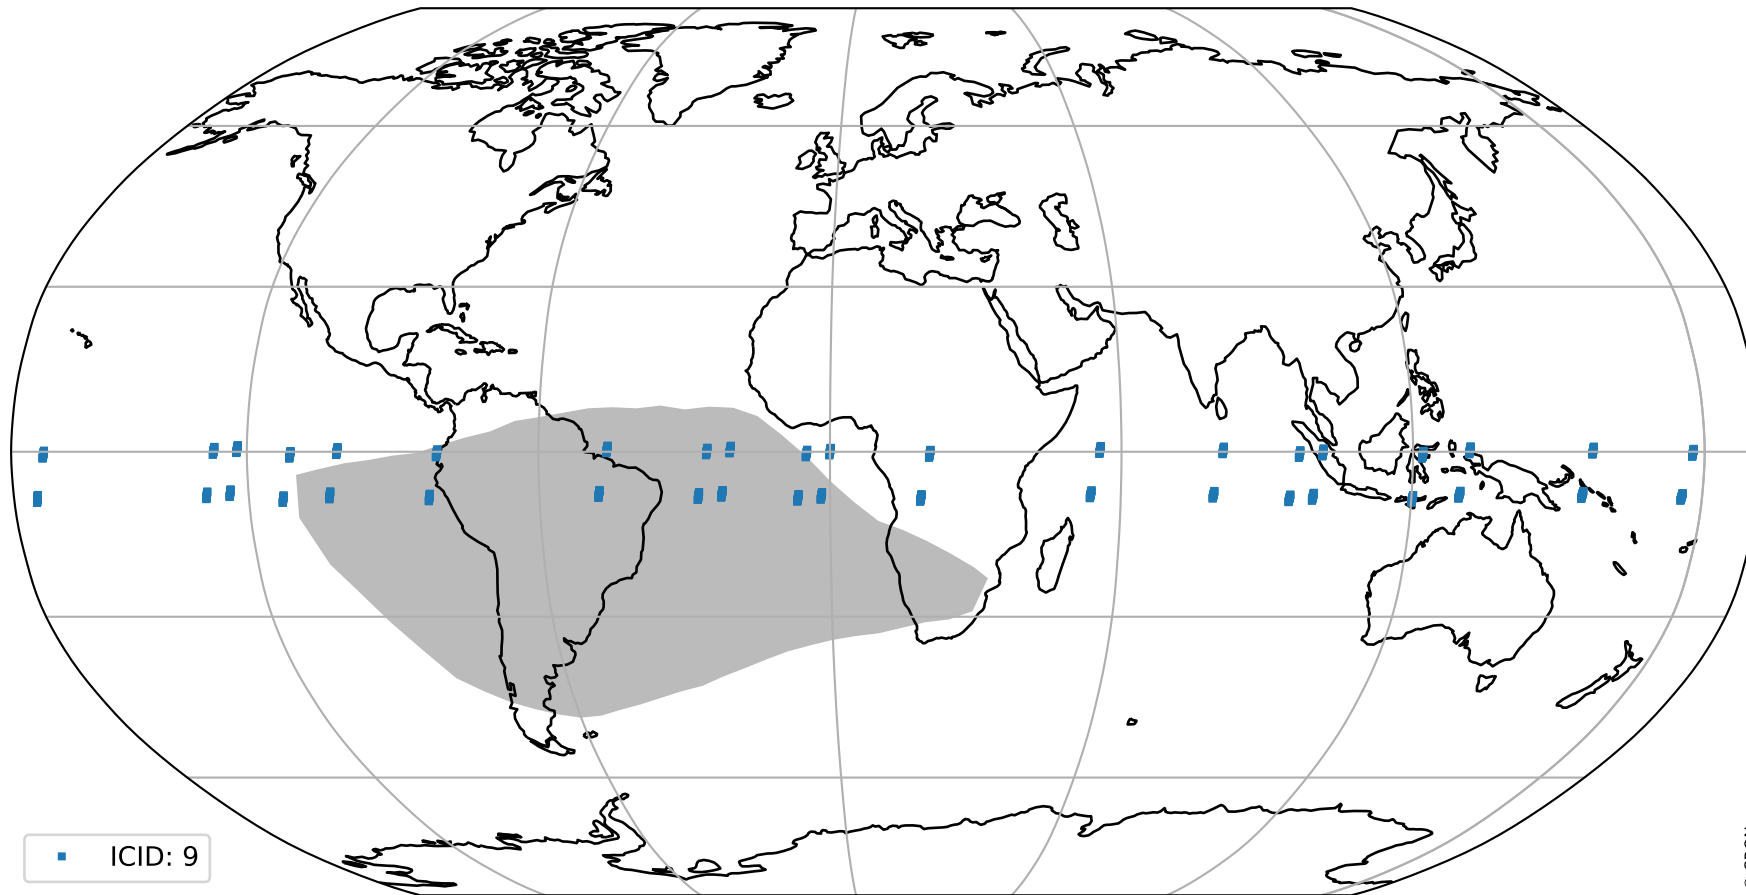

Tropomi SWIR pixel quality (official)

orbits : 20 in [4552, 4597]
coverage : 2018-08-30 / 2018-09-02
to good : 355
good to bad : 719
to worst : 102
created : 2023-08-22T07:46:47

total quality compared with SWIR pixel-quality CKD

Tropomi SWIR pixel quality (official)

orbits : 20 in [4552, 4597]
coverage : 2018-08-30 / 2018-09-02
created : 2023-08-22T07:46:47

Histograms of pixel-quality

Tropomi SWIR pixel quality (official) ground-tracks of Sentinel-5P

orbits : 20 in [4552, 4597]
coverage : 2018-08-30 / 2018-09-02
created : 2023-08-22T07:46:48

Tropomi SWIR pixel quality (official)

orbits : [2827, 4597]
coverage : 2018-04-30 / 2018-09-02
created : 2023-08-22T07:46:48