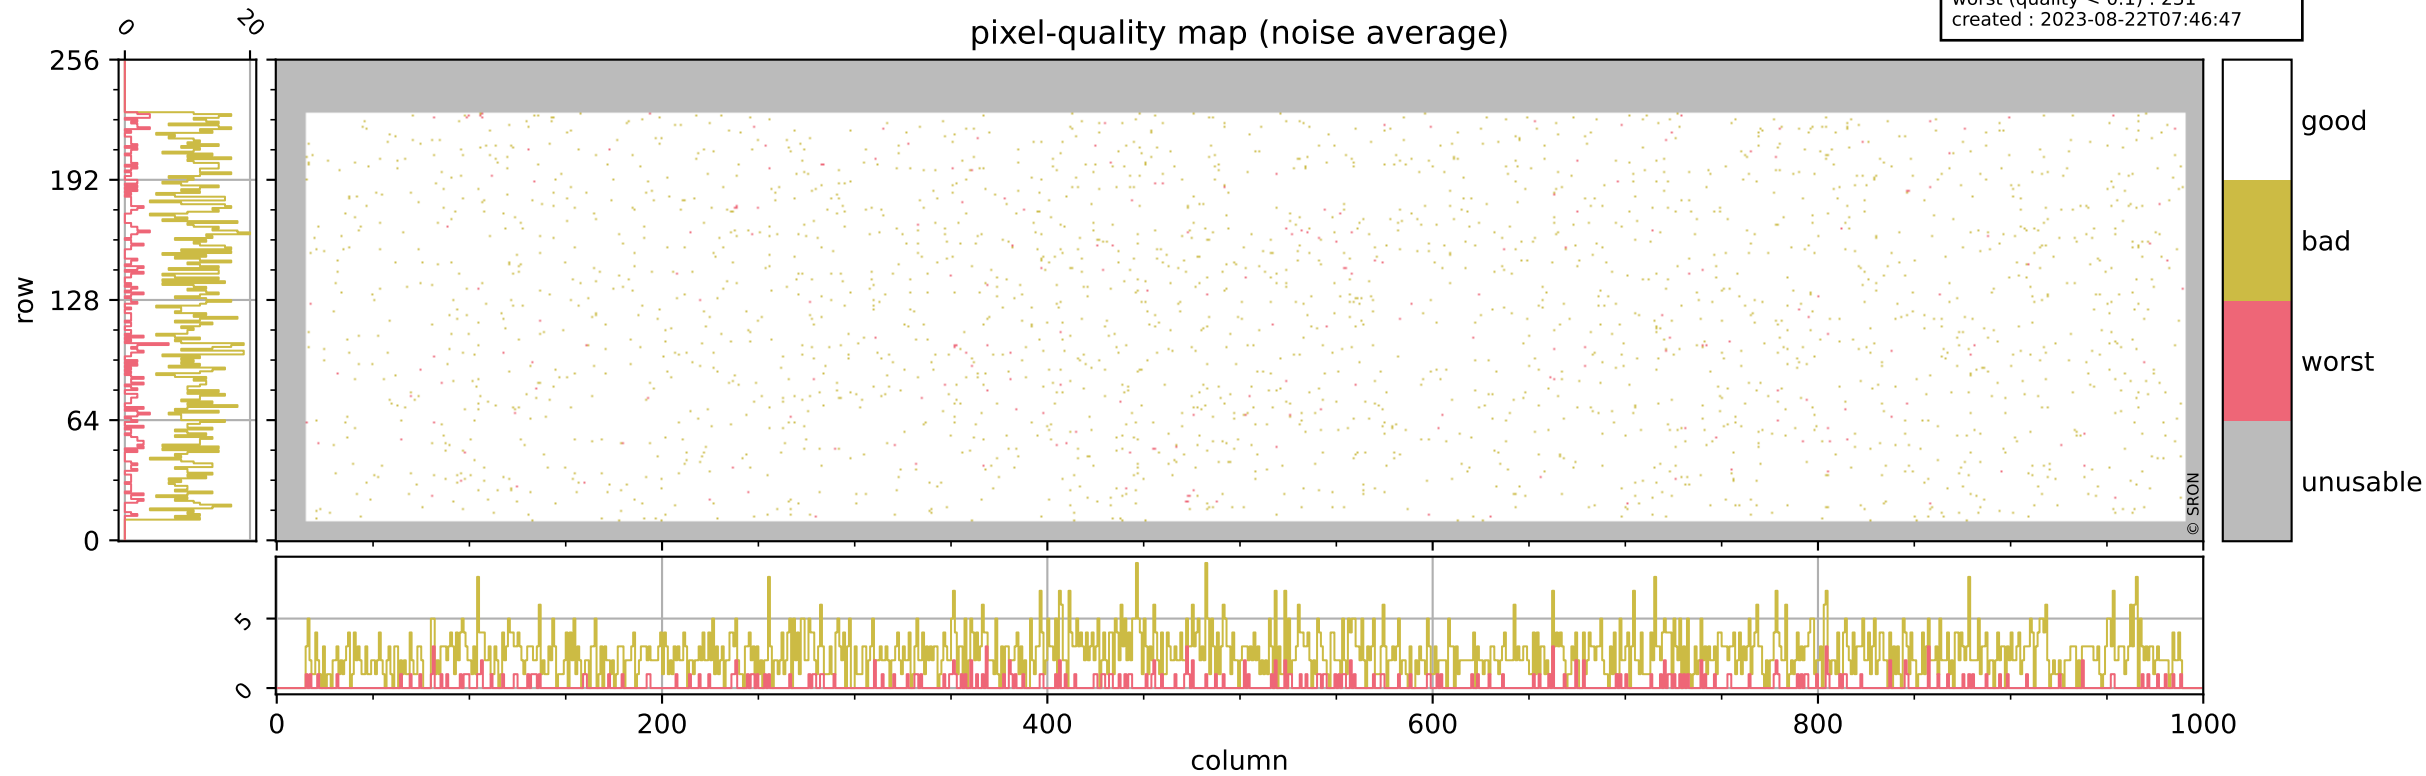

Tropomi SWIR pixel quality (official)

orbits : 20 in [4552, 4597]
coverage : 2018-08-30 / 2018-09-02
bad (quality < 0.8) : 286
worst (quality < 0.1) : 116
created : 2023-08-22T07:46:46

pixel-quality map (dark)

Tropomi SWIR pixel quality (official)

orbits : 20 in [4552, 4597]
coverage : 2018-08-30 / 2018-09-02
bad (quality < 0.8) : 2460
worst (quality < 0.1) : 231
created : 2023-08-22T07:46:47

pixel-quality map (noise average)

Tropomi SWIR pixel quality (official)

orbits : 20 in [4552, 4597]
coverage : 2018-08-30 / 2018-09-02
to good : 355
good to bad : 719
to worst : 102
created : 2023-08-22T07:46:47

total quality compared with SWIR pixel-quality CKD

Tropomi SWIR pixel quality (official)

orbits : 20 in [4552, 4597]
coverage : 2018-08-30 / 2018-09-02
created : 2023-08-22T07:46:47

Histograms of pixel-quality

Tropomi SWIR pixel quality (official) ground-tracks of Sentinel-5P