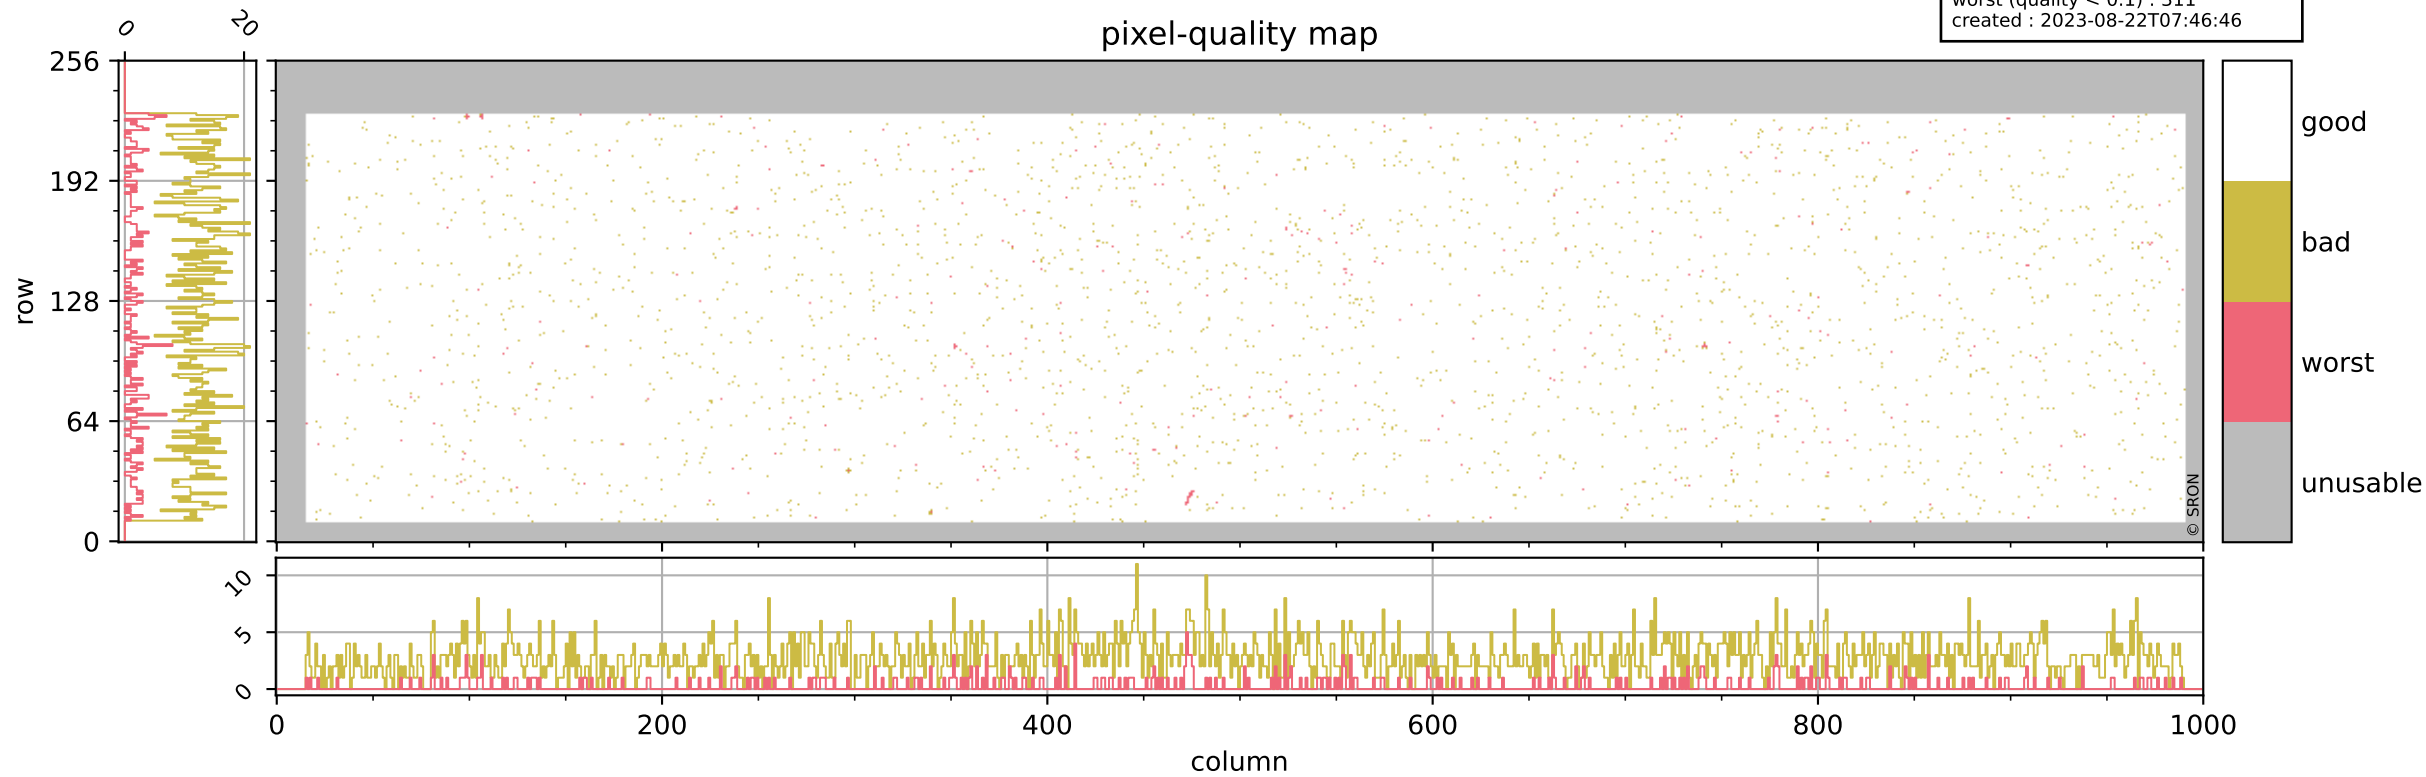

Tropomi SWIR pixel quality (official)

orbits : 20 in [4552, 4597]
coverage : 2018-08-30 / 2018-09-02
bad (quality < 0.8) : 2716
worst (quality < 0.1) : 311
created : 2023-08-22T07:46:46

pixel-quality map

Tropomi SWIR pixel quality (official)

orbits : 20 in [4552, 4597]
coverage : 2018-08-30 / 2018-09-02
bad (quality < 0.8) : 286
worst (quality < 0.1) : 116
created : 2023-08-22T07:46:46

pixel-quality map (dark)

Tropomi SWIR pixel quality (official)

orbits : 20 in [4552, 4597]
coverage : 2018-08-30 / 2018-09-02
bad (quality < 0.8) : 2460
worst (quality < 0.1) : 231
created : 2023-08-22T07:46:47

pixel-quality map (noise average)

Tropomi SWIR pixel quality (official)

orbits : 20 in [4552, 4597]
coverage : 2018-08-30 / 2018-09-02
created : 2023-08-22T07:46:47

Histograms of pixel-quality

Tropomi SWIR pixel quality (official) ground-tracks of Sentinel-5P