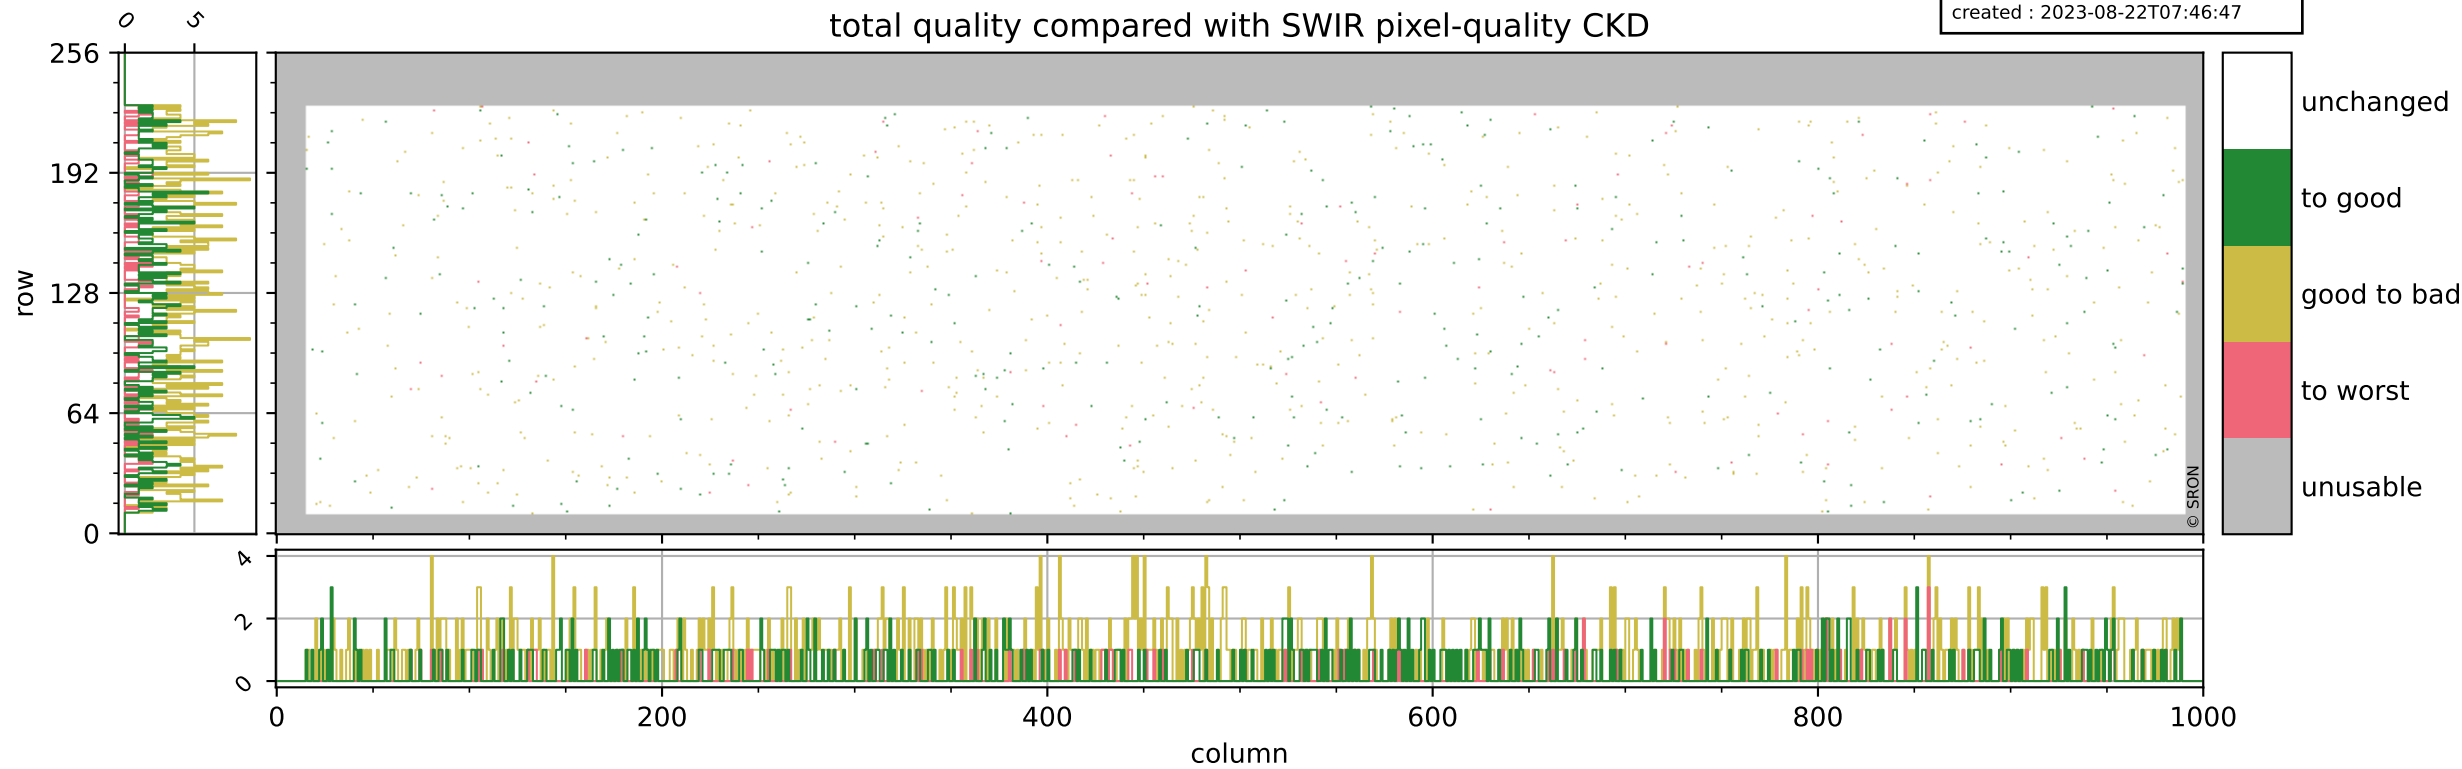

Tropomi SWIR pixel quality (official)

orbits : 20 in [4552, 4597]
coverage : 2018-08-30 / 2018-09-02
bad (quality < 0.8) : 286
worst (quality < 0.1) : 116
created : 2023-08-22T07:46:46

pixel-quality map (dark)

Tropomi SWIR pixel quality (official)

orbits : 20 in [4552, 4597]
coverage : 2018-08-30 / 2018-09-02
bad (quality < 0.8) : 2460
worst (quality < 0.1) : 231
created : 2023-08-22T07:46:47

pixel-quality map (noise average)

Tropomi SWIR pixel quality (official)

orbits : 20 in [4552, 4597]
coverage : 2018-08-30 / 2018-09-02
to good : 355
good to bad : 719
to worst : 102
created : 2023-08-22T07:46:47

total quality compared with SWIR pixel-quality CKD

Tropomi SWIR pixel quality (official)

orbits : 20 in [4552, 4597]
coverage : 2018-08-30 / 2018-09-02
created : 2023-08-22T07:46:47

Histograms of pixel-quality

Tropomi SWIR pixel quality (official) ground-tracks of Sentinel-5P