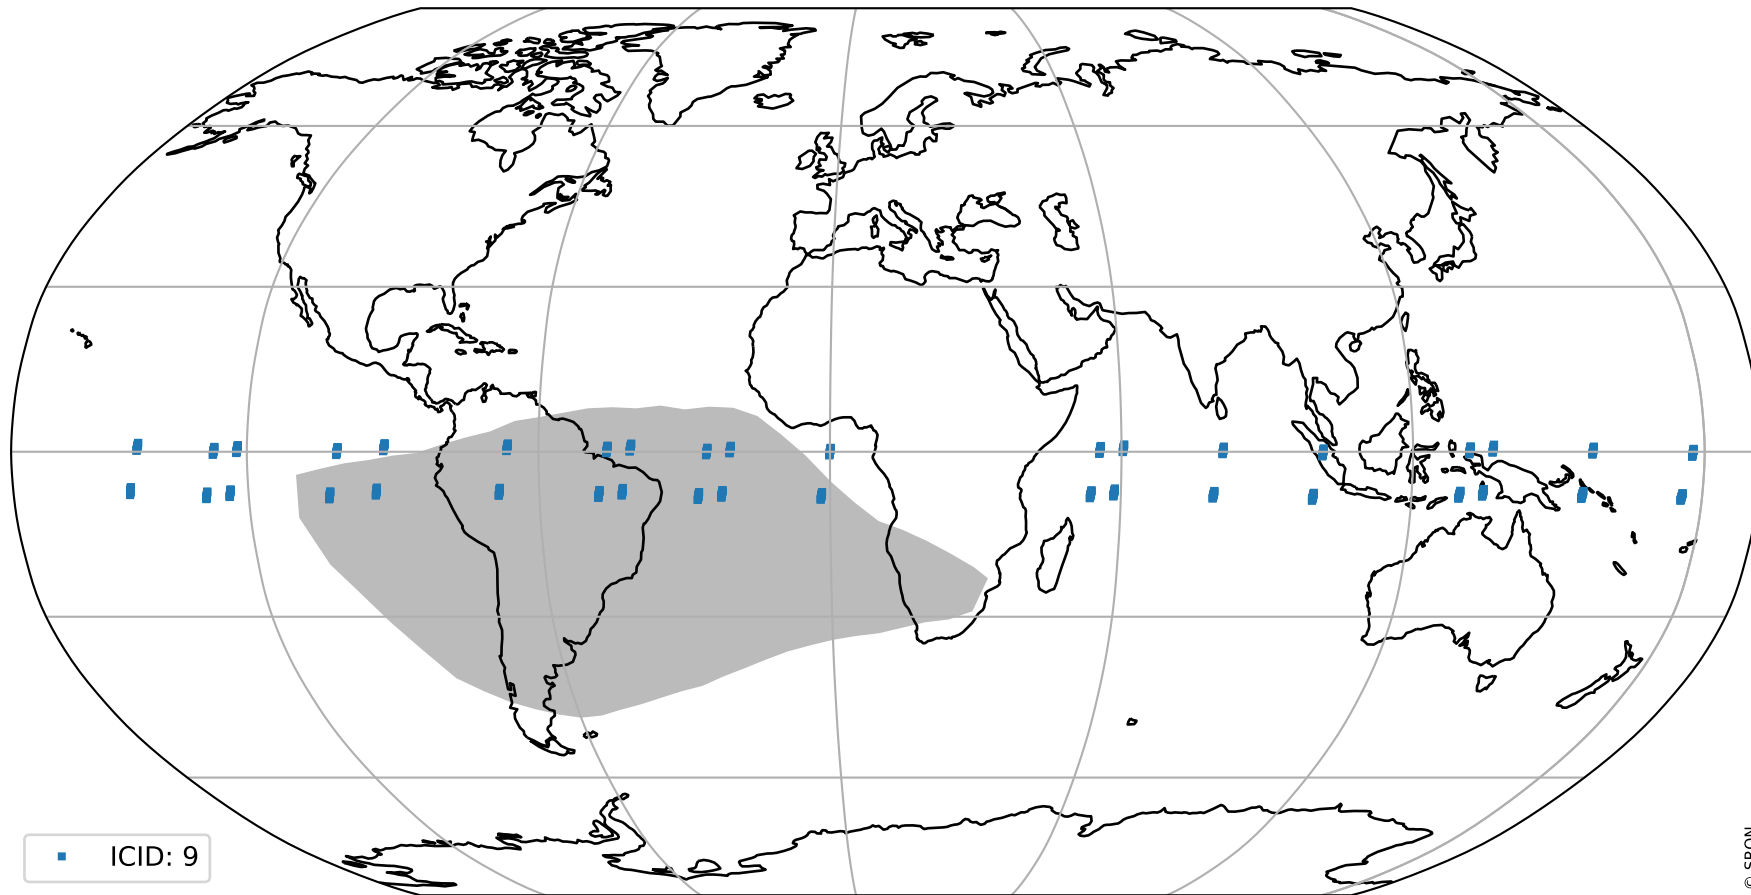

orbits : 19 in [4567, 4612]
coverage : 2018-08-31 / 2018-09-03
bad (quality < 0.8) : 2448
worst (quality < 0.1) : 238
created : 2023-08-22T07:46:49

pixel-quality map (noise average)

Tropomi SWIR pixel quality (official)

orbits : 19 in [4567, 4612]
coverage : 2018-08-31 / 2018-09-03
to good : 361
good to bad : 701
to worst : 109
created : 2023-08-22T07:46:49

total quality compared with SWIR pixel-quality CKD

Tropomi SWIR pixel quality (official)

orbits : 19 in [4567, 4612]
coverage : 2018-08-31 / 2018-09-03
created : 2023-08-22T07:46:49

Histograms of pixel-quality

Tropomi SWIR pixel quality (official) ground-tracks of Sentinel-5P

orbits : 19 in [4567, 4612]
coverage : 2018-08-31 / 2018-09-03
created : 2023-08-22T07:46:50

Tropomi SWIR pixel quality (official)

orbits : [2827, 4612]
coverage : 2018-04-30 / 2018-09-03
created : 2023-08-22T07:46:50

trend of pixel quality & temperatures