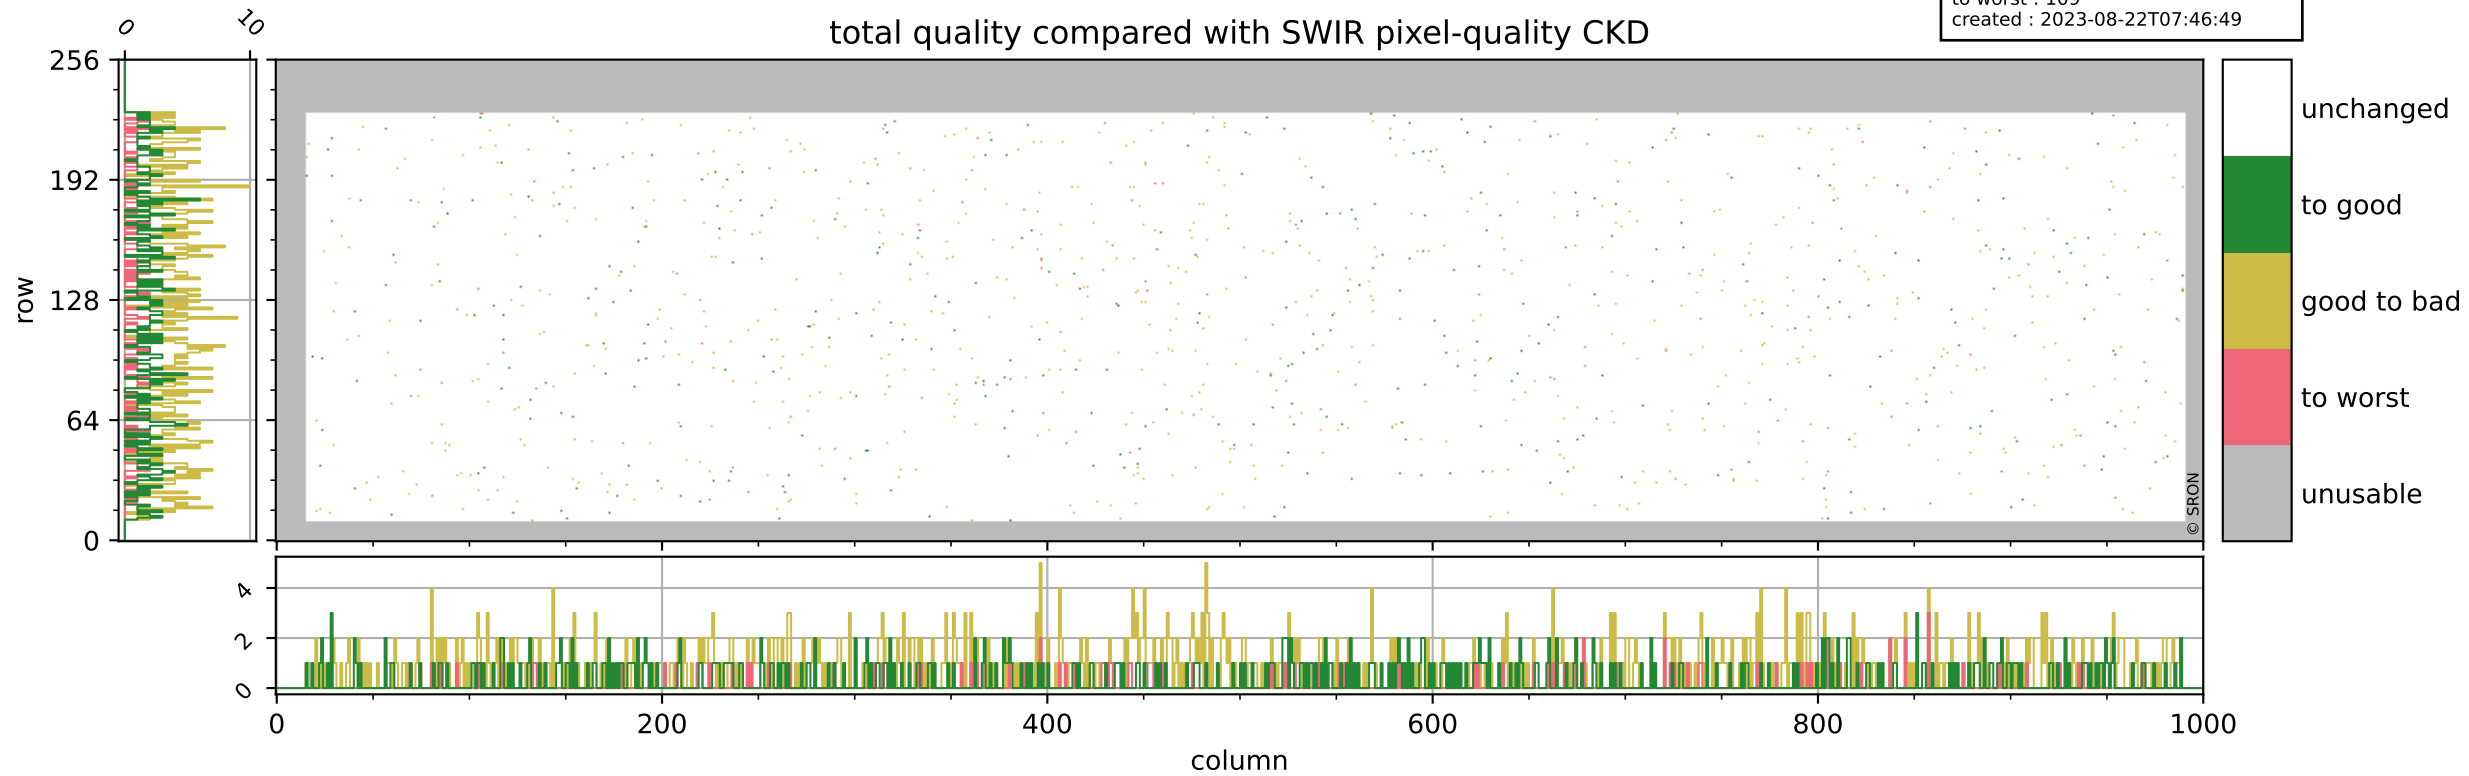

Tropomi SWIR pixel quality (official)

orbits : 19 in [4567, 4612]
coverage : 2018-08-31 / 2018-09-03
bad (quality < 0.8) : 287
worst (quality < 0.1) : 115
created : 2023-08-22T07:46:49

Tropomi SWIR pixel quality (official)

orbits : 19 in [4567, 4612]
coverage : 2018-08-31 / 2018-09-03
bad (quality < 0.8) : 2448
worst (quality < 0.1) : 238
created : 2023-08-22T07:46:49

pixel-quality map (noise average)

Tropomi SWIR pixel quality (official)

orbits : 19 in [4567, 4612]
coverage : 2018-08-31 / 2018-09-03
to good : 361
good to bad : 701
to worst : 109
created : 2023-08-22T07:46:49

total quality compared with SWIR pixel-quality CKD

Tropomi SWIR pixel quality (official)

orbits : 19 in [4567, 4612]
coverage : 2018-08-31 / 2018-09-03
created : 2023-08-22T07:46:49

Histograms of pixel-quality

Tropomi SWIR pixel quality (official) ground-tracks of Sentinel-5P

orbits : 19 in [4567, 4612]
coverage : 2018-08-31 / 2018-09-03
created : 2023-08-22T07:46:50