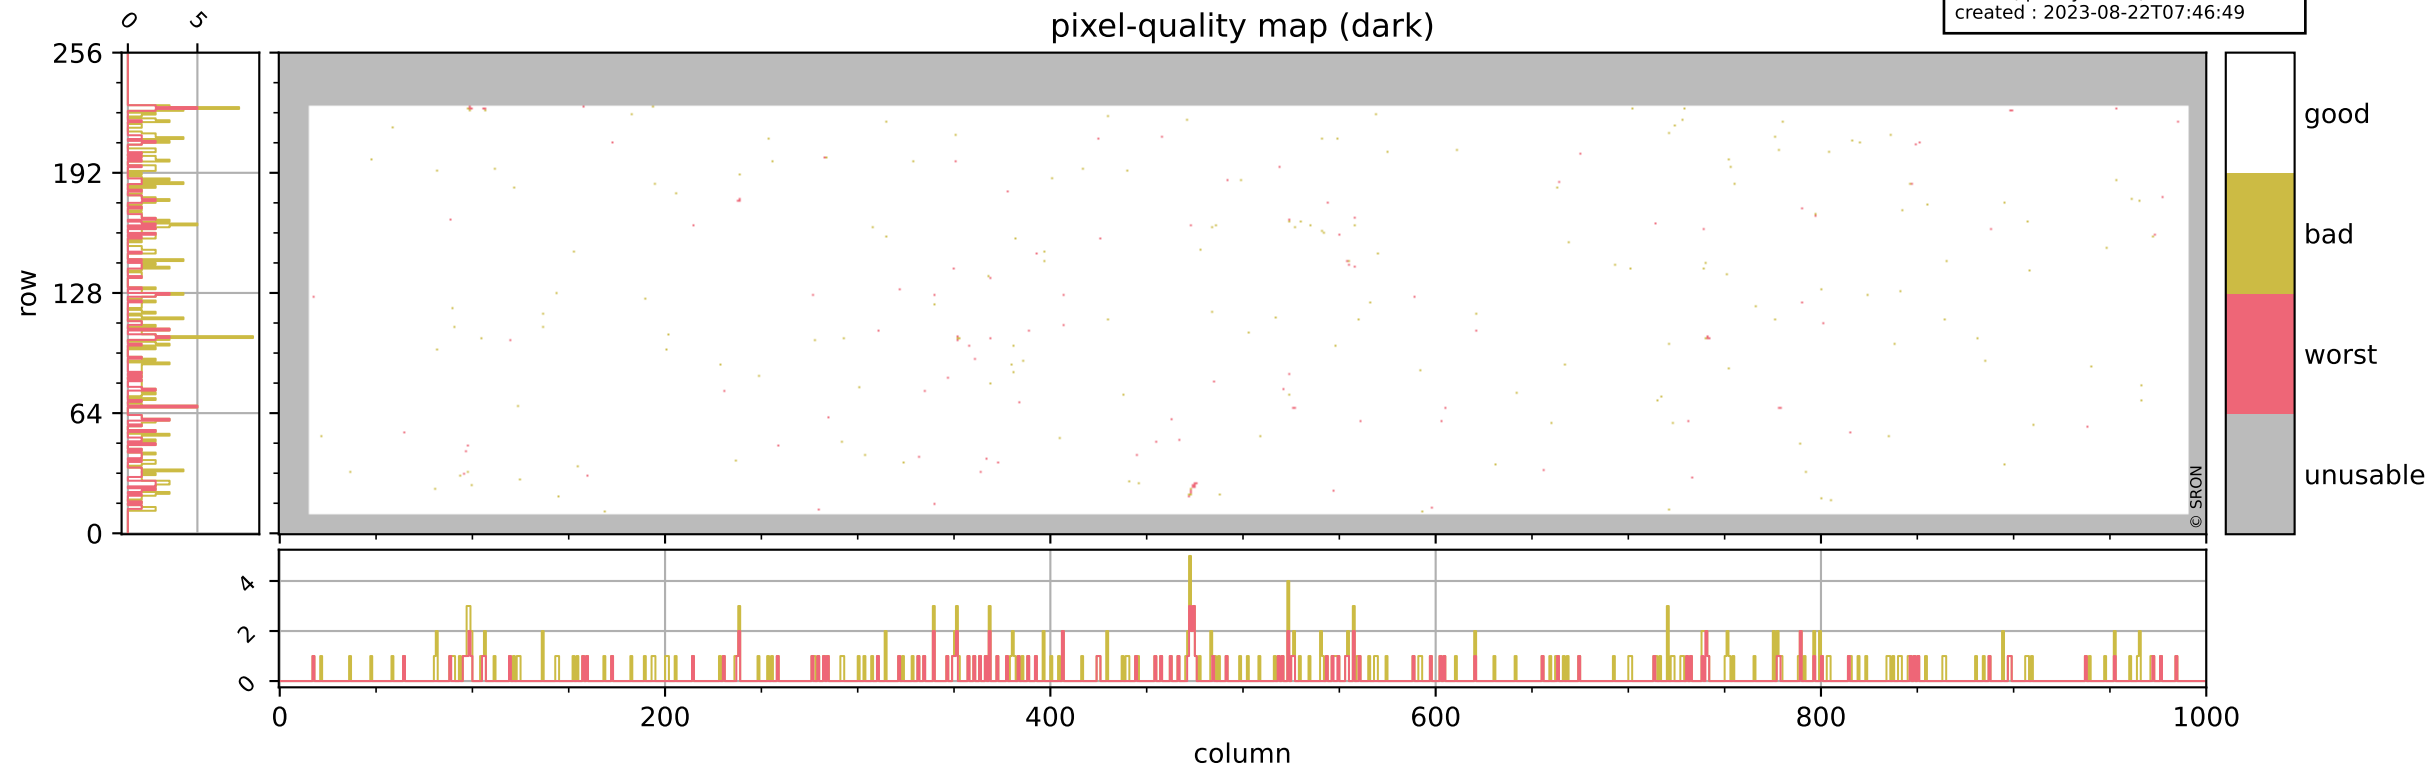

Tropomi SWIR pixel quality (official)

orbits : 19 in [4567, 4612]
coverage : 2018-08-31 / 2018-09-03
bad (quality < 0.8) : 2698
worst (quality < 0.1) : 319
created : 2023-08-22T07:46:48

pixel-quality map

Tropomi SWIR pixel quality (official)

orbits : 19 in [4567, 4612]
coverage : 2018-08-31 / 2018-09-03
bad (quality < 0.8) : 287
worst (quality < 0.1) : 115
created : 2023-08-22T07:46:49

Tropomi SWIR pixel quality (official)

orbits : 19 in [4567, 4612]
coverage : 2018-08-31 / 2018-09-03
bad (quality < 0.8) : 2448
worst (quality < 0.1) : 238
created : 2023-08-22T07:46:49

pixel-quality map (noise average)

Tropomi SWIR pixel quality (official)

orbits : 19 in [4567, 4612]
coverage : 2018-08-31 / 2018-09-03
created : 2023-08-22T07:46:49

Histograms of pixel-quality

Tropomi SWIR pixel quality (official) ground-tracks of Sentinel-5P

orbits : 19 in [4567, 4612]
coverage : 2018-08-31 / 2018-09-03
created : 2023-08-22T07:46:50