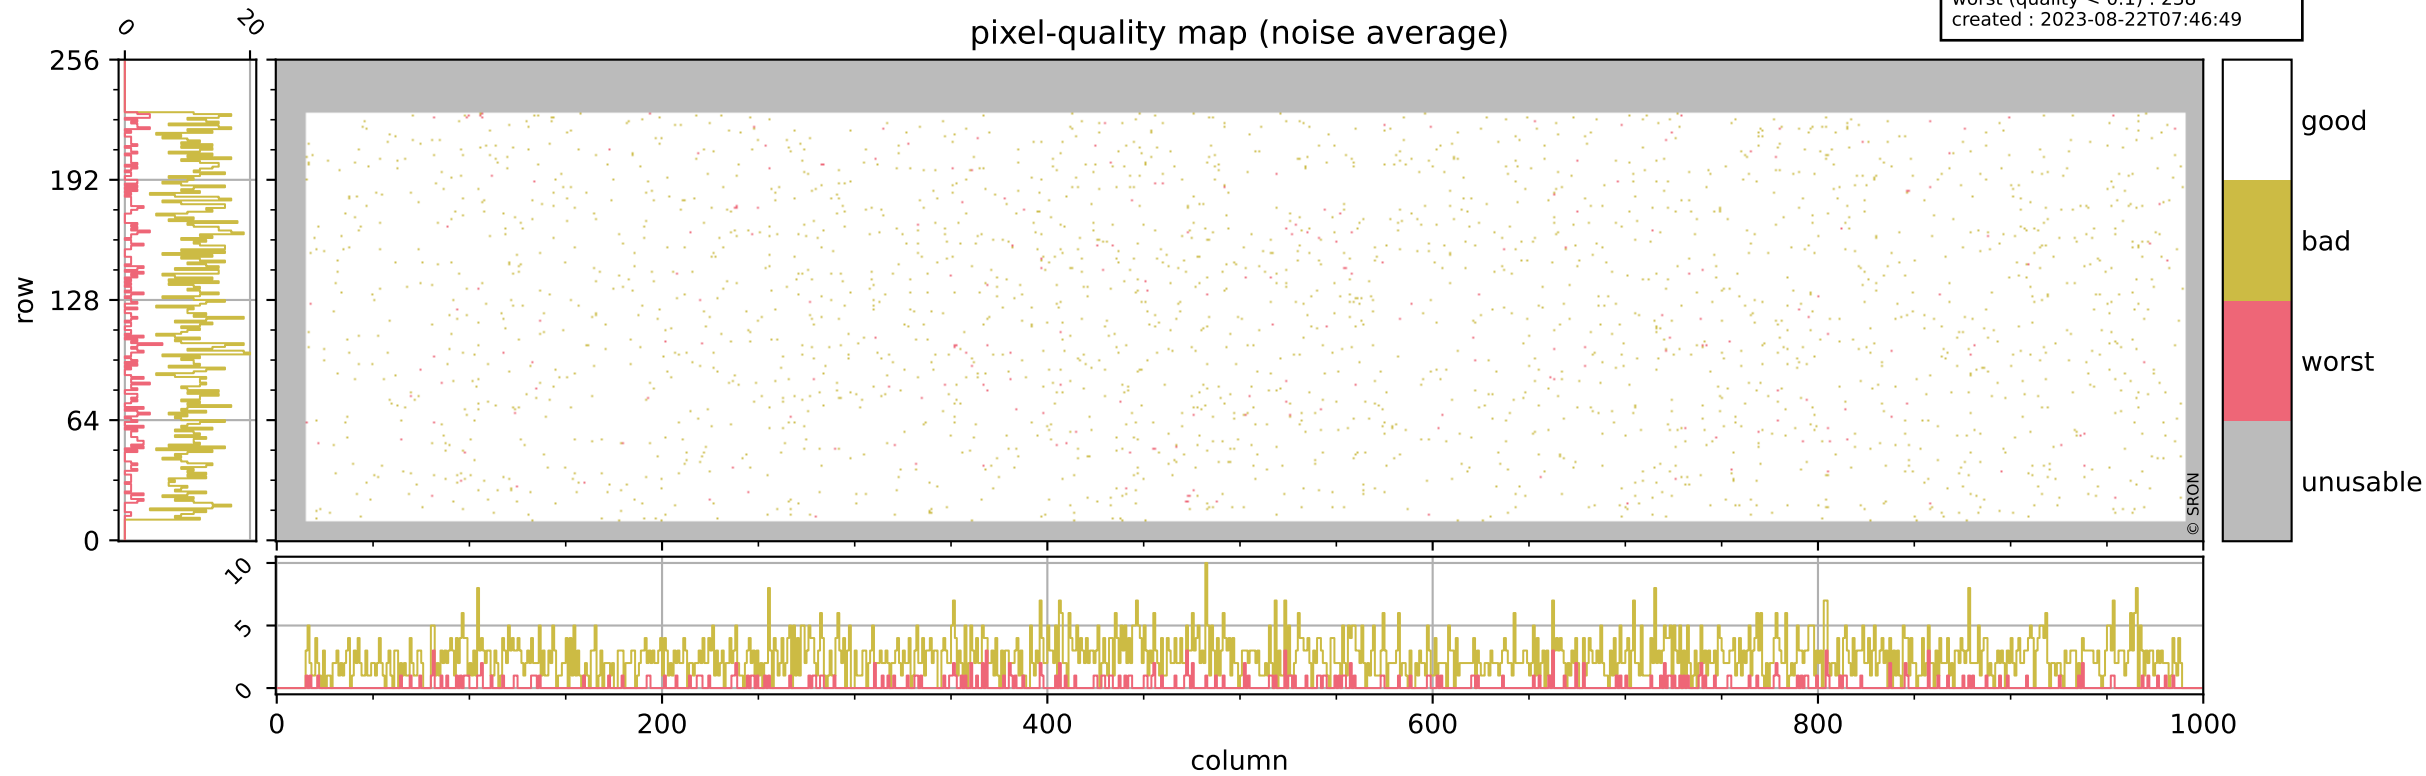

Tropomi SWIR pixel quality (official)

orbits : 19 in [4567, 4612]
coverage : 2018-08-31 / 2018-09-03
bad (quality < 0.8) : 287
worst (quality < 0.1) : 115
created : 2023-08-22T07:46:49

Tropomi SWIR pixel quality (official)

orbits : 19 in [4567, 4612]
coverage : 2018-08-31 / 2018-09-03
bad (quality < 0.8) : 2448
worst (quality < 0.1) : 238
created : 2023-08-22T07:46:49

pixel-quality map (noise average)

Tropomi SWIR pixel quality (official)

orbits : 19 in [4567, 4612]
coverage : 2018-08-31 / 2018-09-03
to good : 361
good to bad : 701
to worst : 109
created : 2023-08-22T07:46:49

total quality compared with SWIR pixel-quality CKD

Tropomi SWIR pixel quality (official)

orbits : 19 in [4567, 4612]
coverage : 2018-08-31 / 2018-09-03
created : 2023-08-22T07:46:49

Histograms of pixel-quality

Tropomi SWIR pixel quality (official) ground-tracks of Sentinel-5P

orbits : 19 in [4567, 4612]
coverage : 2018-08-31 / 2018-09-03
created : 2023-08-22T07:46:50