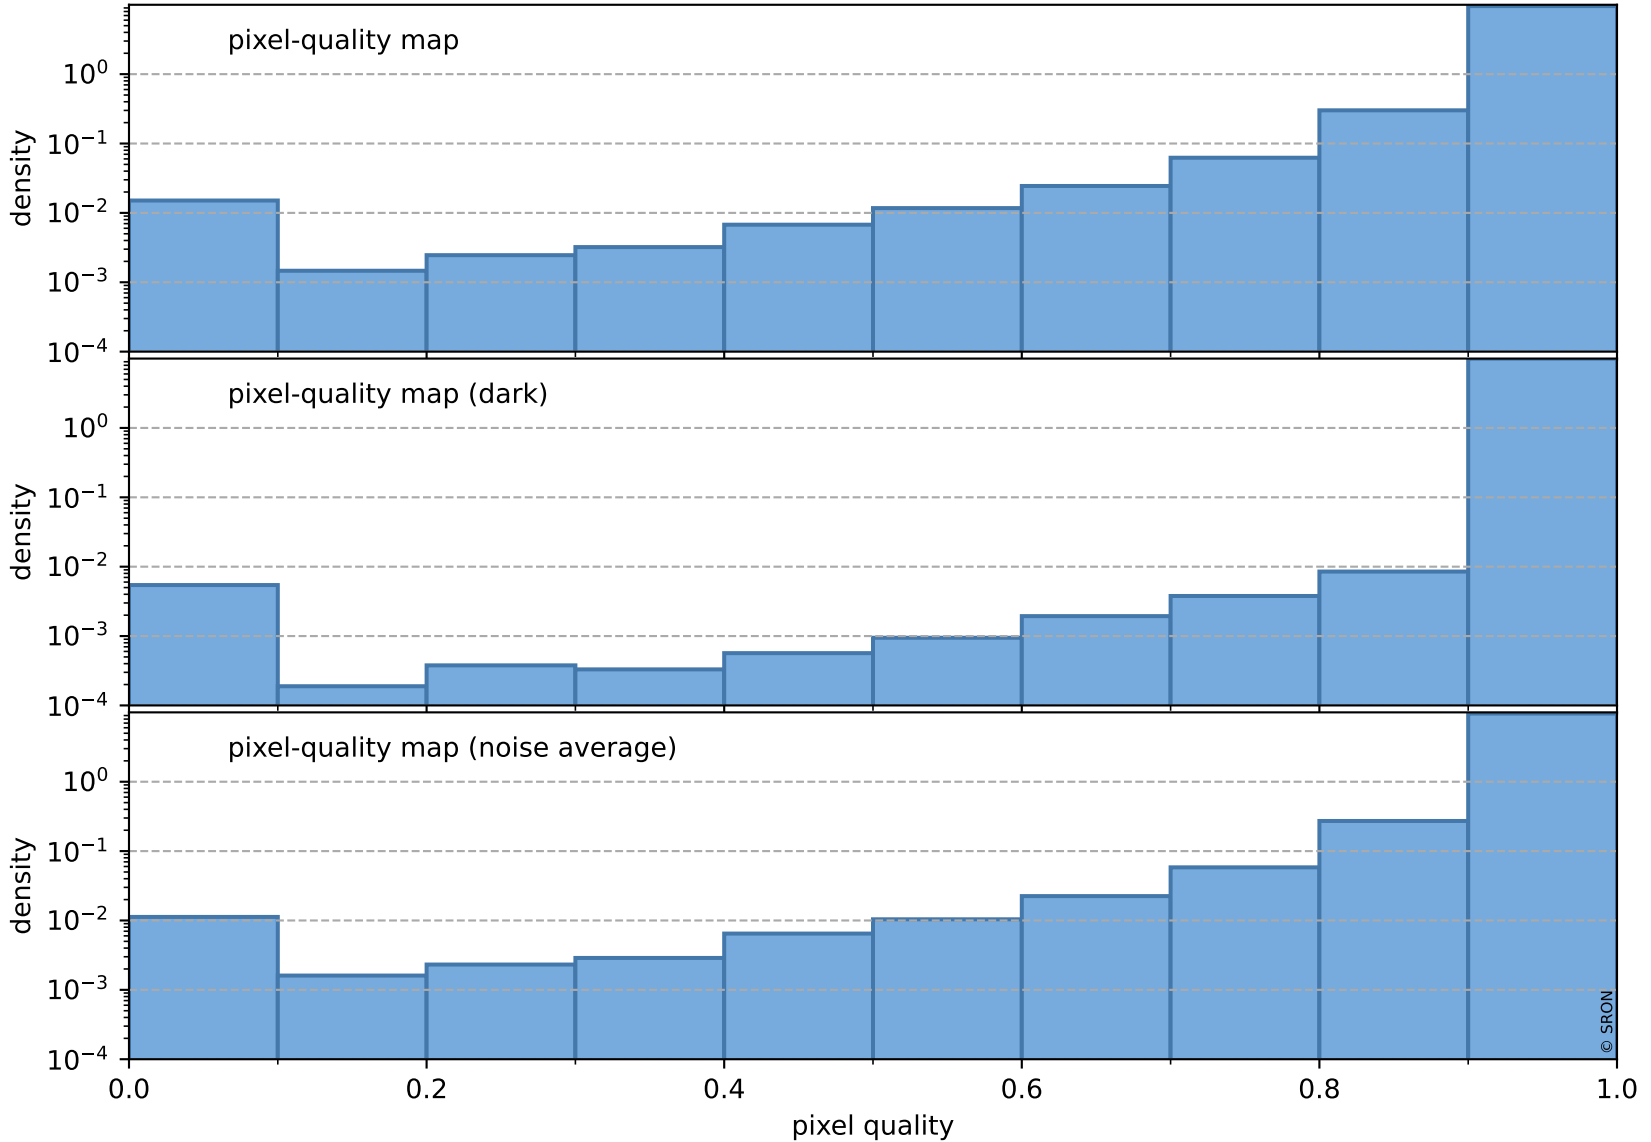

orbits : 19 in [4567, 4612]
coverage : 2018-08-31 / 2018-09-03
to good : 361
good to bad : 701
to worst : 109
created : 2023-08-22T07:46:49

total quality compared with SWIR pixel-quality CKD

Tropomi SWIR pixel quality (official)

orbits : 19 in [4567, 4612]
coverage : 2018-08-31 / 2018-09-03
created : 2023-08-22T07:46:49

Histograms of pixel-quality

Tropomi SWIR pixel quality (official) ground-tracks of Sentinel-5P

orbits : 19 in [4567, 4612]
coverage : 2018-08-31 / 2018-09-03
created : 2023-08-22T07:46:50

Tropomi SWIR pixel quality (official)

orbits : [2827, 4612]
coverage : 2018-04-30 / 2018-09-03
created : 2023-08-22T07:46:50

trend of pixel quality & temperatures