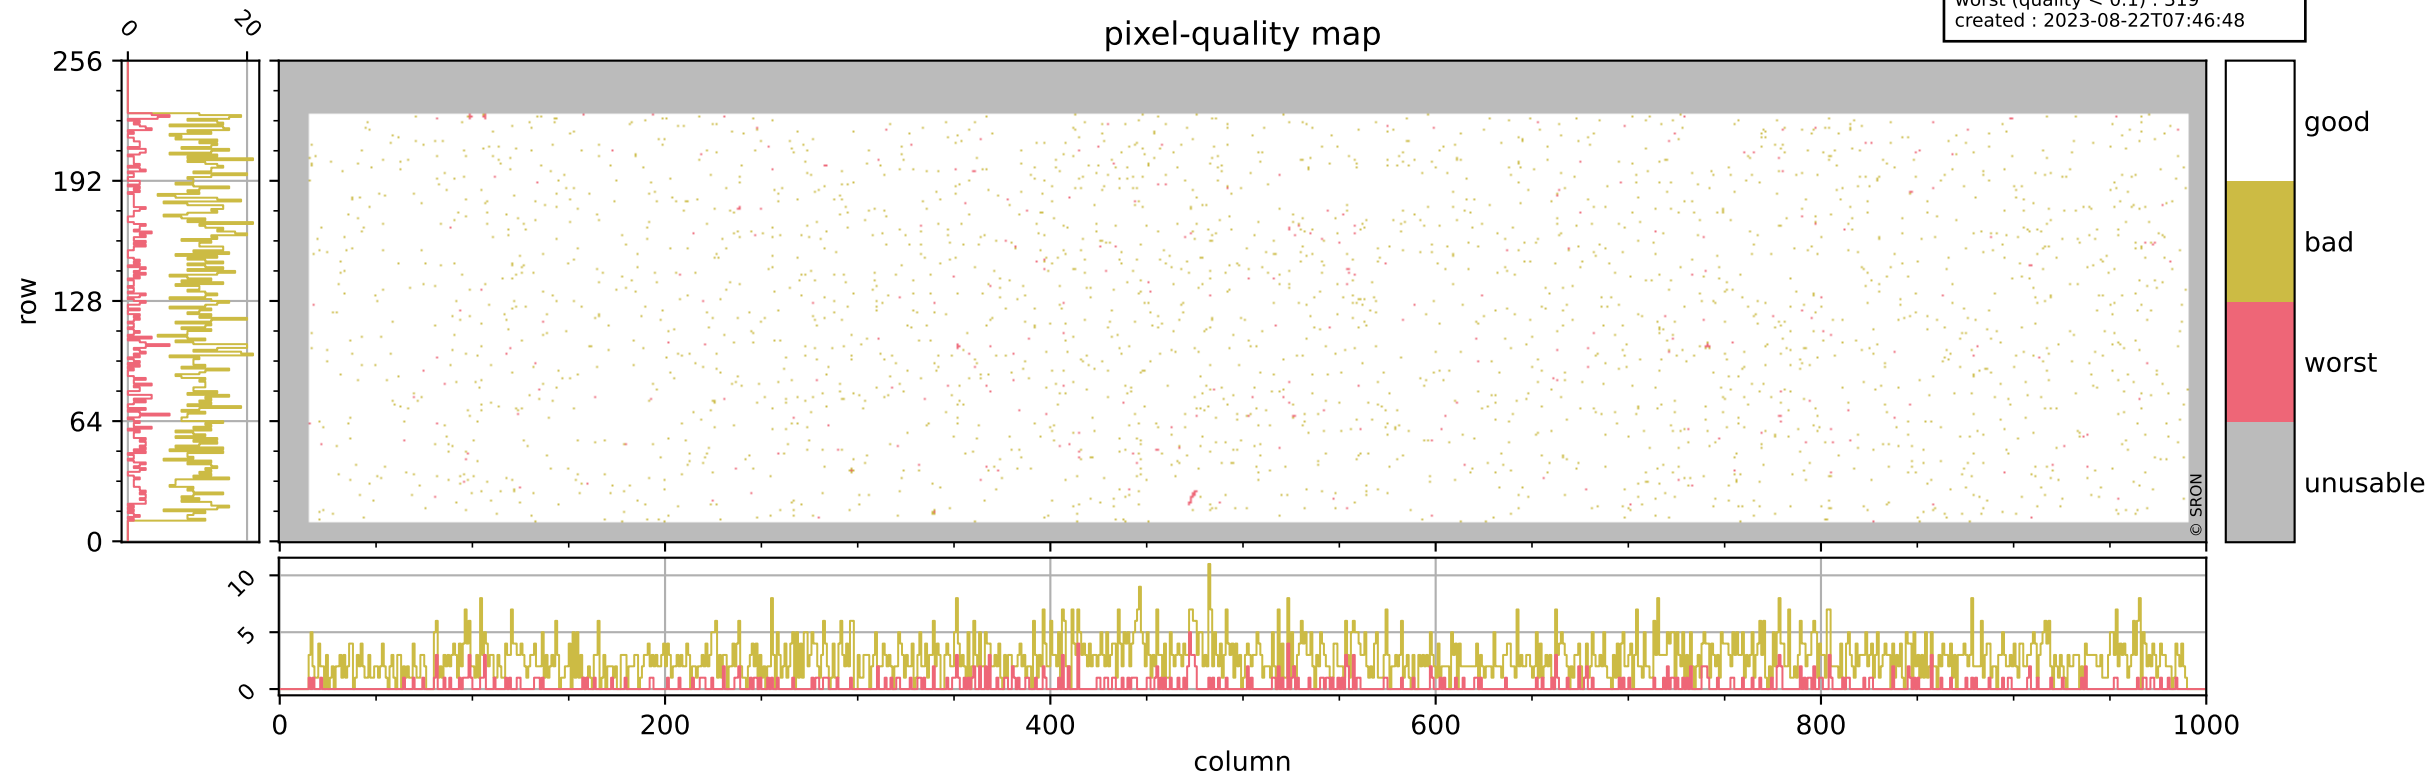

Tropomi SWIR pixel quality (official)

orbits : 19 in [4567, 4612]
coverage : 2018-08-31 / 2018-09-03
bad (quality < 0.8) : 2698
worst (quality < 0.1) : 319
created : 2023-08-22T07:46:48

pixel-quality map

Tropomi SWIR pixel quality (official)

orbits : 19 in [4567, 4612]
coverage : 2018-08-31 / 2018-09-03
bad (quality < 0.8) : 287
worst (quality < 0.1) : 115
created : 2023-08-22T07:46:49

Tropomi SWIR pixel quality (official)

orbits : 19 in [4567, 4612]
coverage : 2018-08-31 / 2018-09-03
bad (quality < 0.8) : 2448
worst (quality < 0.1) : 238
created : 2023-08-22T07:46:49

pixel-quality map (noise average)

Tropomi SWIR pixel quality (official)

orbits : 19 in [4567, 4612]
coverage : 2018-08-31 / 2018-09-03
created : 2023-08-22T07:46:49

Histograms of pixel-quality

Tropomi SWIR pixel quality (official) ground-tracks of Sentinel-5P

orbits : 19 in [4567, 4612]
coverage : 2018-08-31 / 2018-09-03
created : 2023-08-22T07:46:50