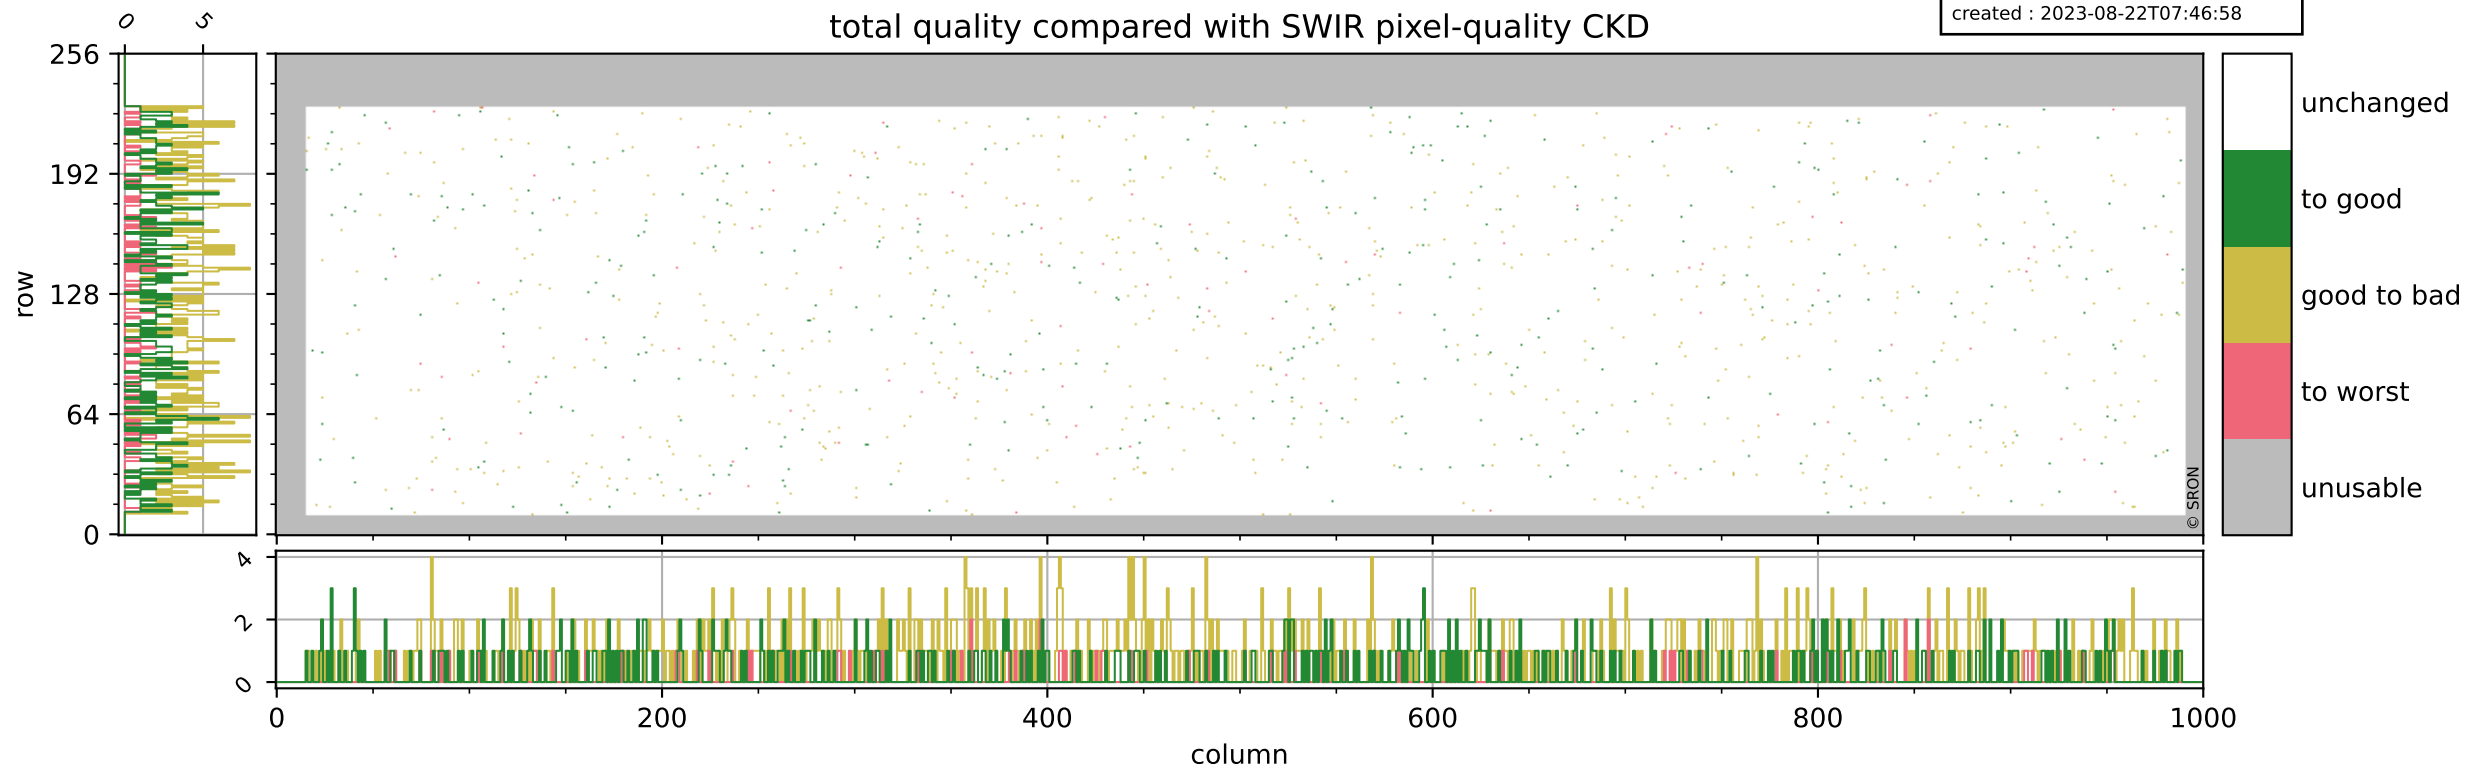

## pixel-quality map (dark)

# Tropomi SWIR pixel quality (official)

orbits : 17 in [4627, 4672]  
coverage : 2018-09-04 / 2018-09-07  
bad (quality < 0.8) : 2428  
worst (quality < 0.1) : 225  
created : 2023-08-22T07:46:58

# Tropomi SWIR pixel quality (official)

orbits : 17 in [4627, 4672]  
coverage : 2018-09-04 / 2018-09-07  
to good : 372  
good to bad : 704  
to worst : 93  
created : 2023-08-22T07:46:58

## total quality compared with SWIR pixel-quality CKD