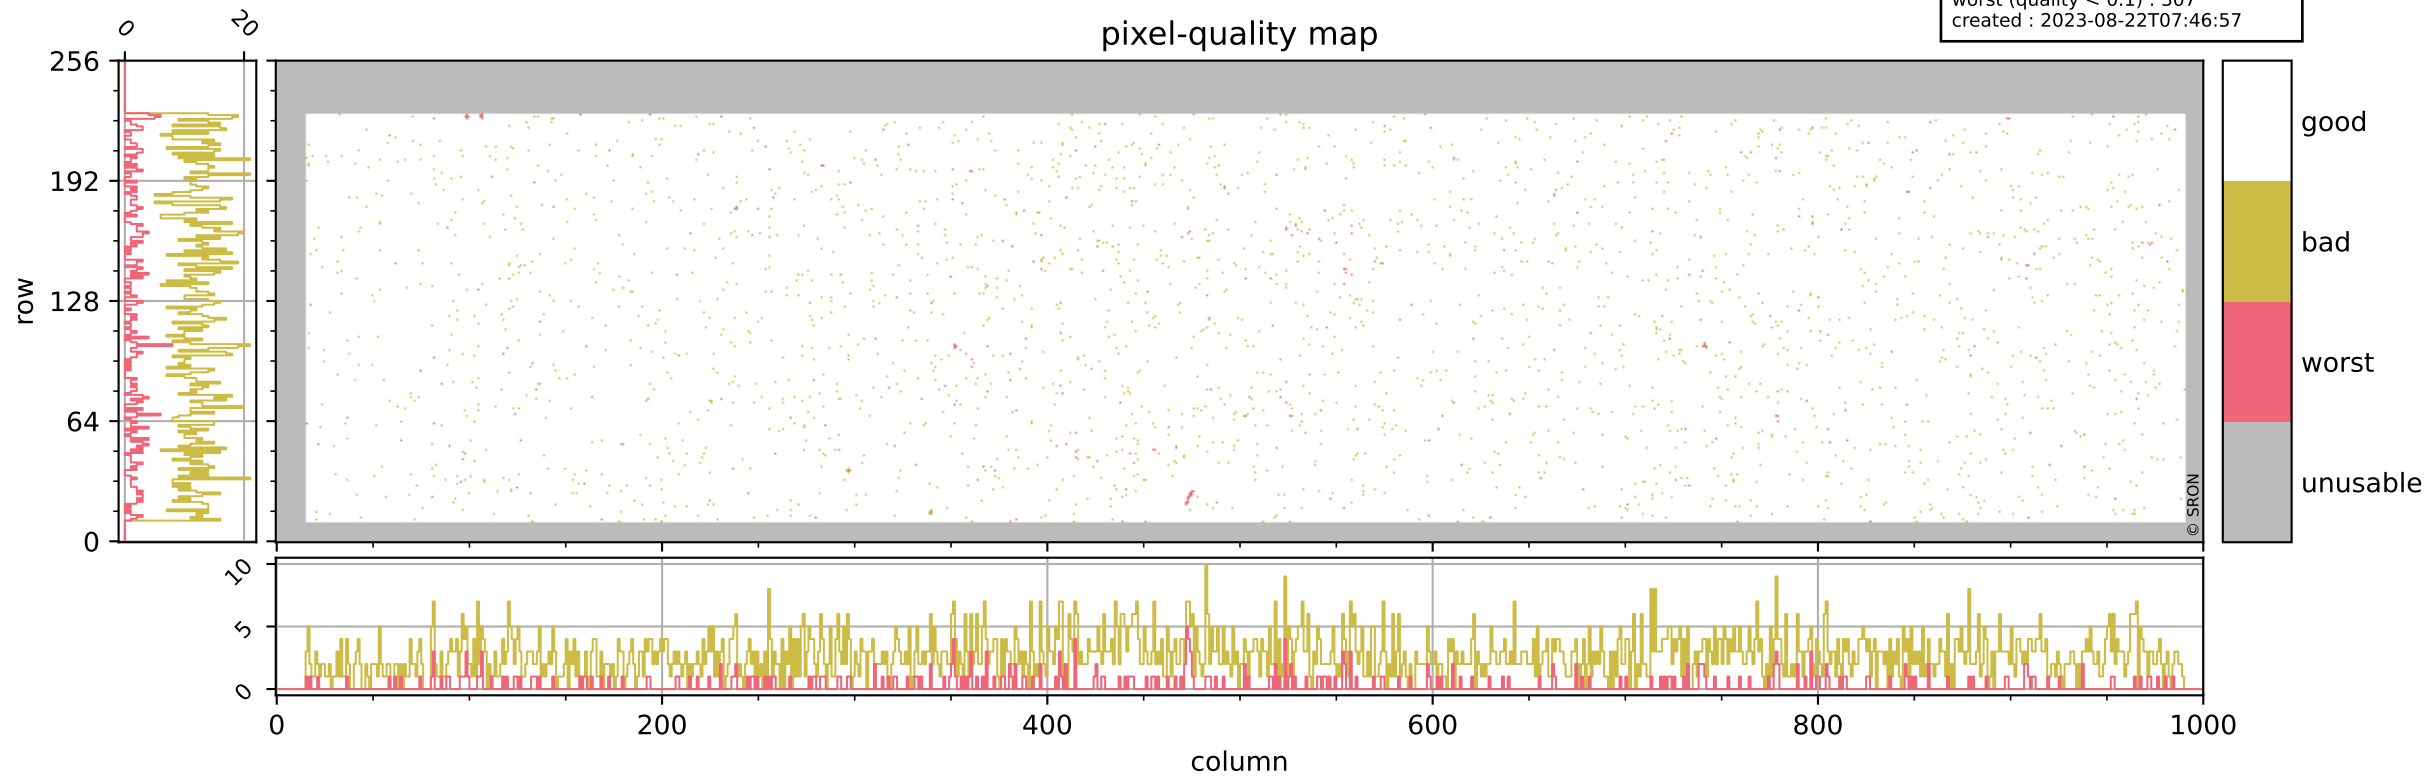

# Tropomi SWIR pixel quality (official)

orbits : 17 in [4627, 4672]  
coverage : 2018-09-04 / 2018-09-07  
bad (quality < 0.8) : 2678  
worst (quality < 0.1) : 307  
created : 2023-08-22T07:46:57

## pixel-quality map

# Tropomi SWIR pixel quality (official)

orbits : 17 in [4627, 4672]  
coverage : 2018-09-04 / 2018-09-07  
bad (quality < 0.8) : 291  
worst (quality < 0.1) : 114  
created : 2023-08-22T07:46:57

## pixel-quality map (dark)