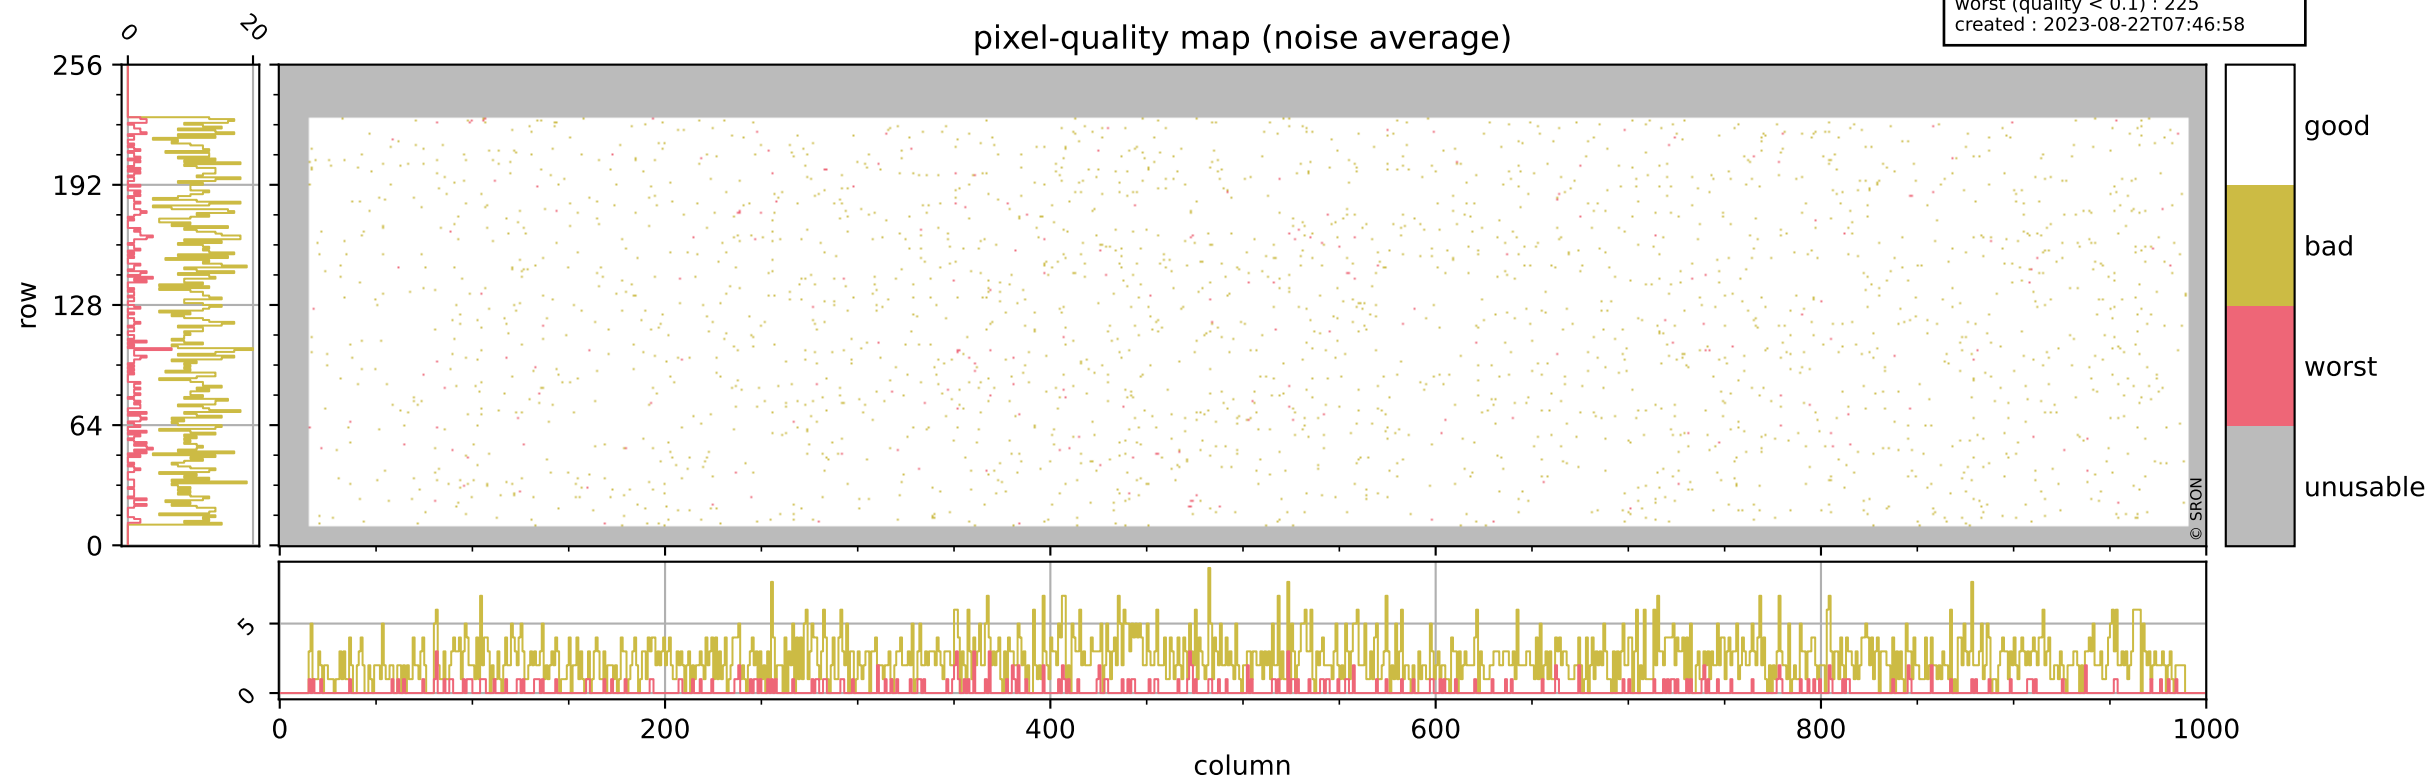

## pixel-quality map

# Tropomi SWIR pixel quality (official)

orbits : 17 in [4627, 4672]  
coverage : 2018-09-04 / 2018-09-07  
bad (quality < 0.8) : 291  
worst (quality < 0.1) : 114  
created : 2023-08-22T07:46:57

## pixel-quality map (dark)

# Tropomi SWIR pixel quality (official)

orbits : 17 in [4627, 4672]  
coverage : 2018-09-04 / 2018-09-07  
bad (quality < 0.8) : 2428  
worst (quality < 0.1) : 225  
created : 2023-08-22T07:46:58