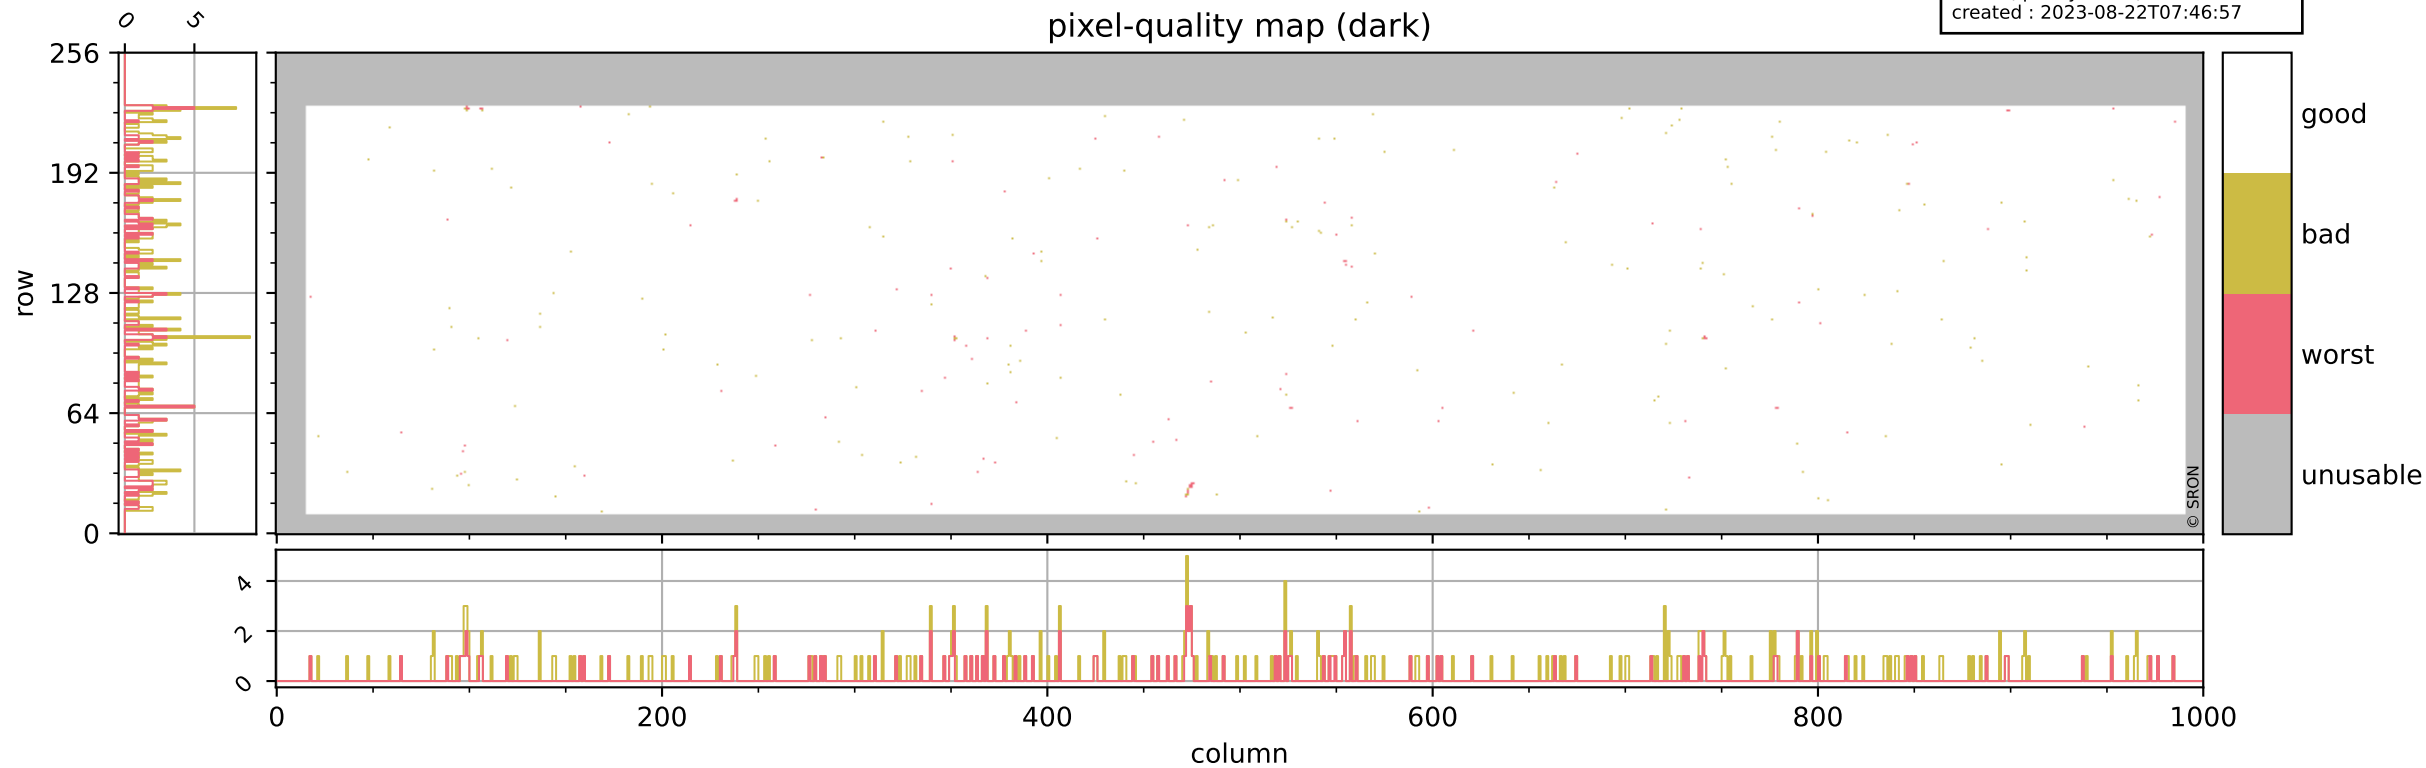

# Tropomi SWIR pixel quality (official)

orbits : 17 in [4627, 4672]  
coverage : 2018-09-04 / 2018-09-07  
bad (quality < 0.8) : 2678  
worst (quality < 0.1) : 307  
created : 2023-08-22T07:46:57

## pixel-quality map

# Tropomi SWIR pixel quality (official)

orbits : 17 in [4627, 4672]  
coverage : 2018-09-04 / 2018-09-07  
bad (quality < 0.8) : 291  
worst (quality < 0.1) : 114  
created : 2023-08-22T07:46:57

## pixel-quality map (dark)