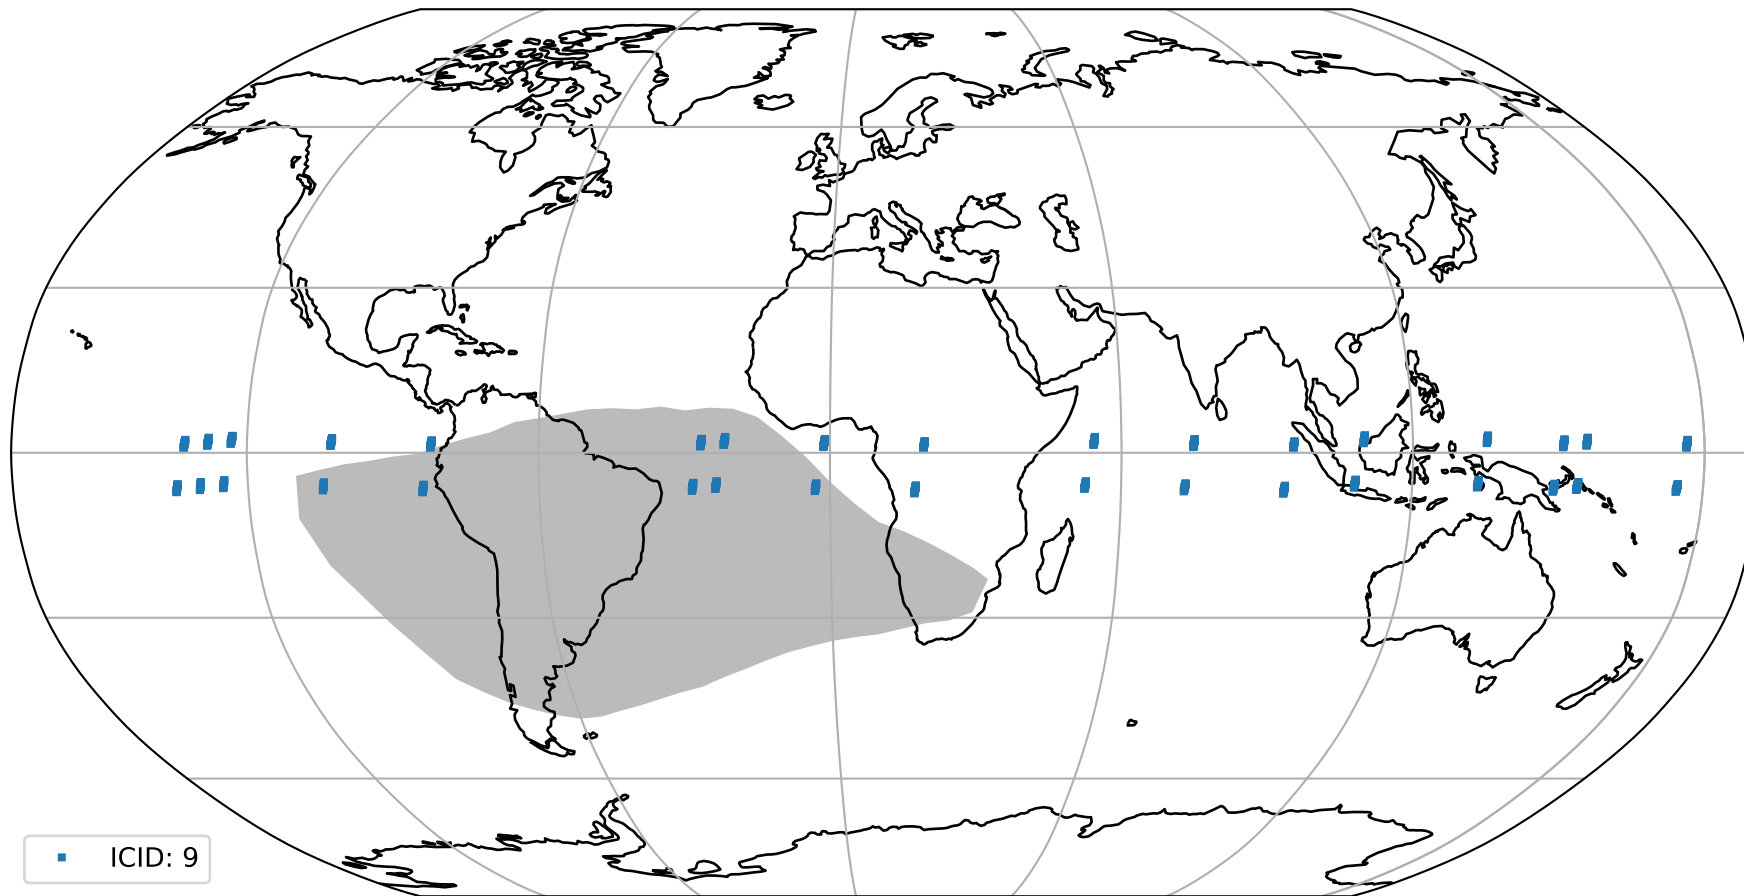

# Tropomi SWIR pixel quality (official)

orbits : 17 in [4627, 4672]  
coverage : 2018-09-04 / 2018-09-07  
created : 2023-08-22T07:46:58

## Histograms of pixel-quality

# Tropomi SWIR pixel quality (official) ground-tracks of Sentinel-5P

orbits : 17 in [4627, 4672]  
coverage : 2018-09-04 / 2018-09-07  
created : 2023-08-22T07:46:59