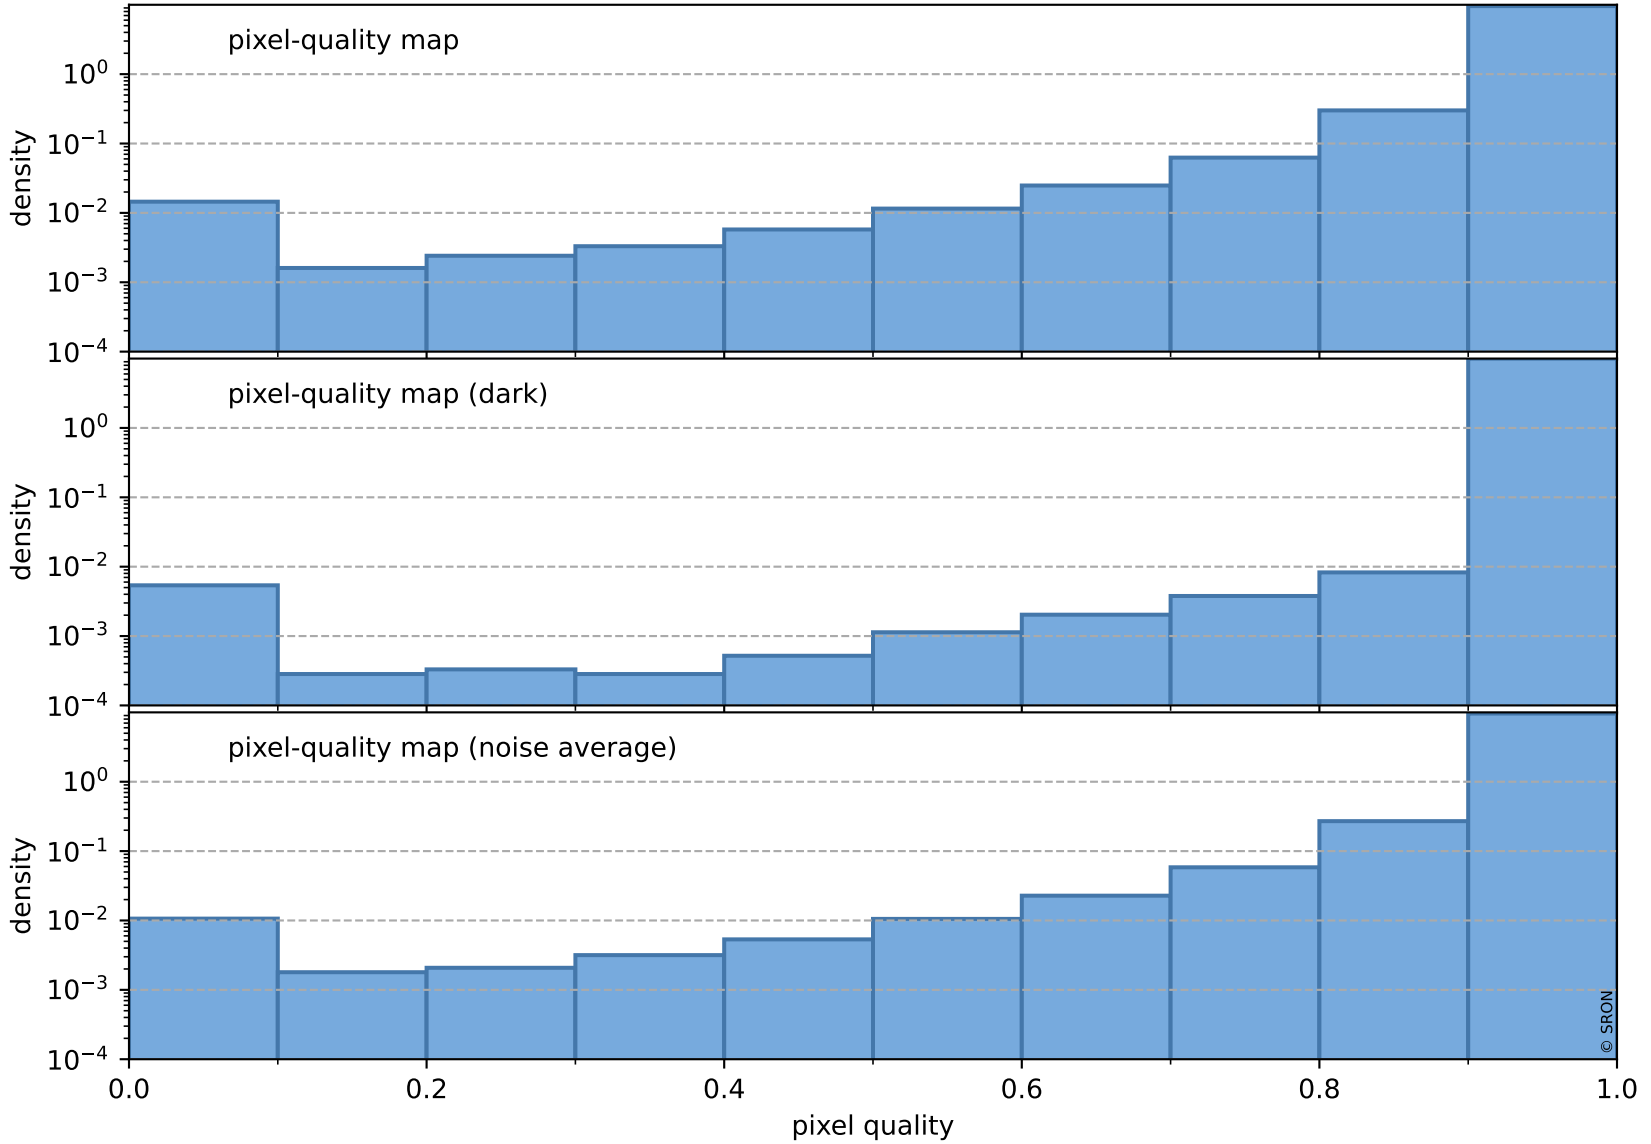

Tropomi SWIR pixel quality (official)

orbits : 17 in [4627, 4672]
coverage : 2018-09-04 / 2018-09-07
created : 2023-08-22T07:46:58

Histograms of pixel-quality