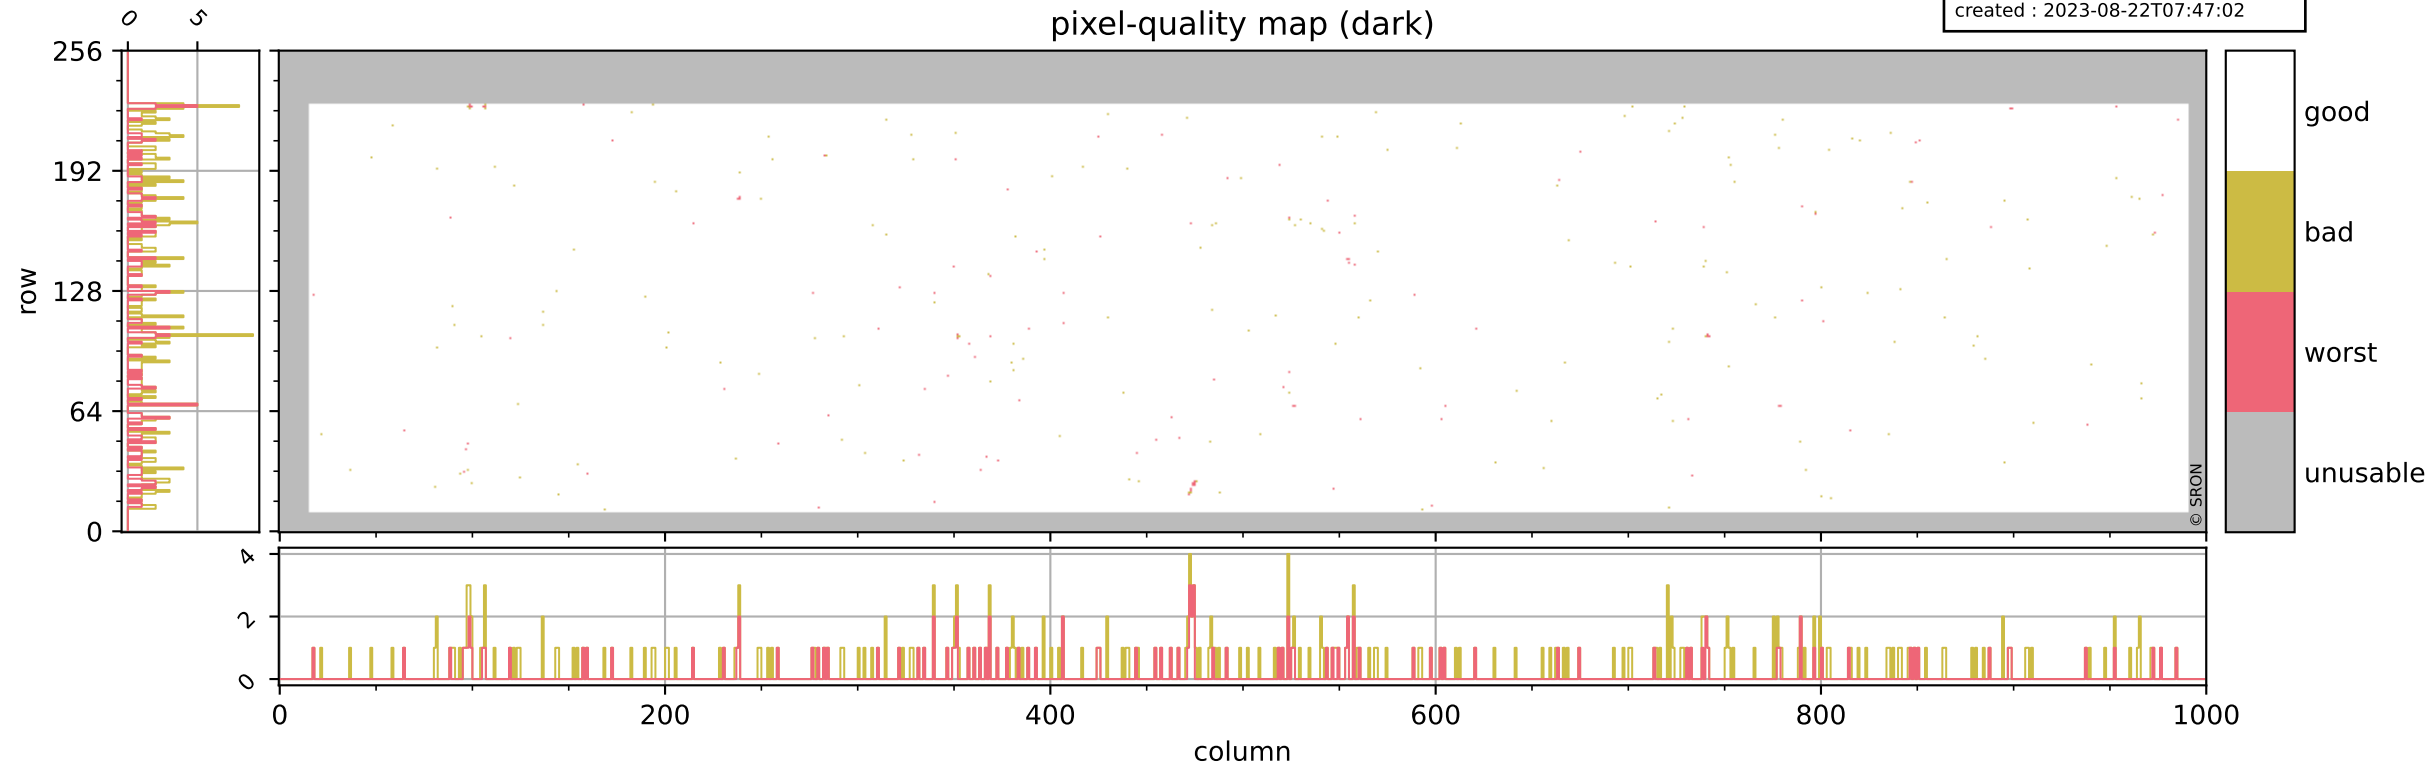

Tropomi SWIR pixel quality (official)

orbits : 18 in [4657, 4702]
coverage : 2018-09-06 / 2018-09-09
bad (quality < 0.8) : 2676
worst (quality < 0.1) : 310
created : 2023-08-22T07:47:02

pixel-quality map

Tropomi SWIR pixel quality (official)

orbits : 18 in [4657, 4702]
coverage : 2018-09-06 / 2018-09-09
bad (quality < 0.8) : 293
worst (quality < 0.1) : 114
created : 2023-08-22T07:47:02

pixel-quality map (dark)

Tropomi SWIR pixel quality (official)

orbits : 18 in [4657, 4702]
coverage : 2018-09-06 / 2018-09-09
bad (quality < 0.8) : 2427
worst (quality < 0.1) : 227
created : 2023-08-22T07:47:02

Tropomi SWIR pixel quality (official)

orbits : 18 in [4657, 4702]
coverage : 2018-09-06 / 2018-09-09
to good : 361
good to bad : 687
to worst : 97
created : 2023-08-22T07:47:03

total quality compared with SWIR pixel-quality CKD

Tropomi SWIR pixel quality (official)