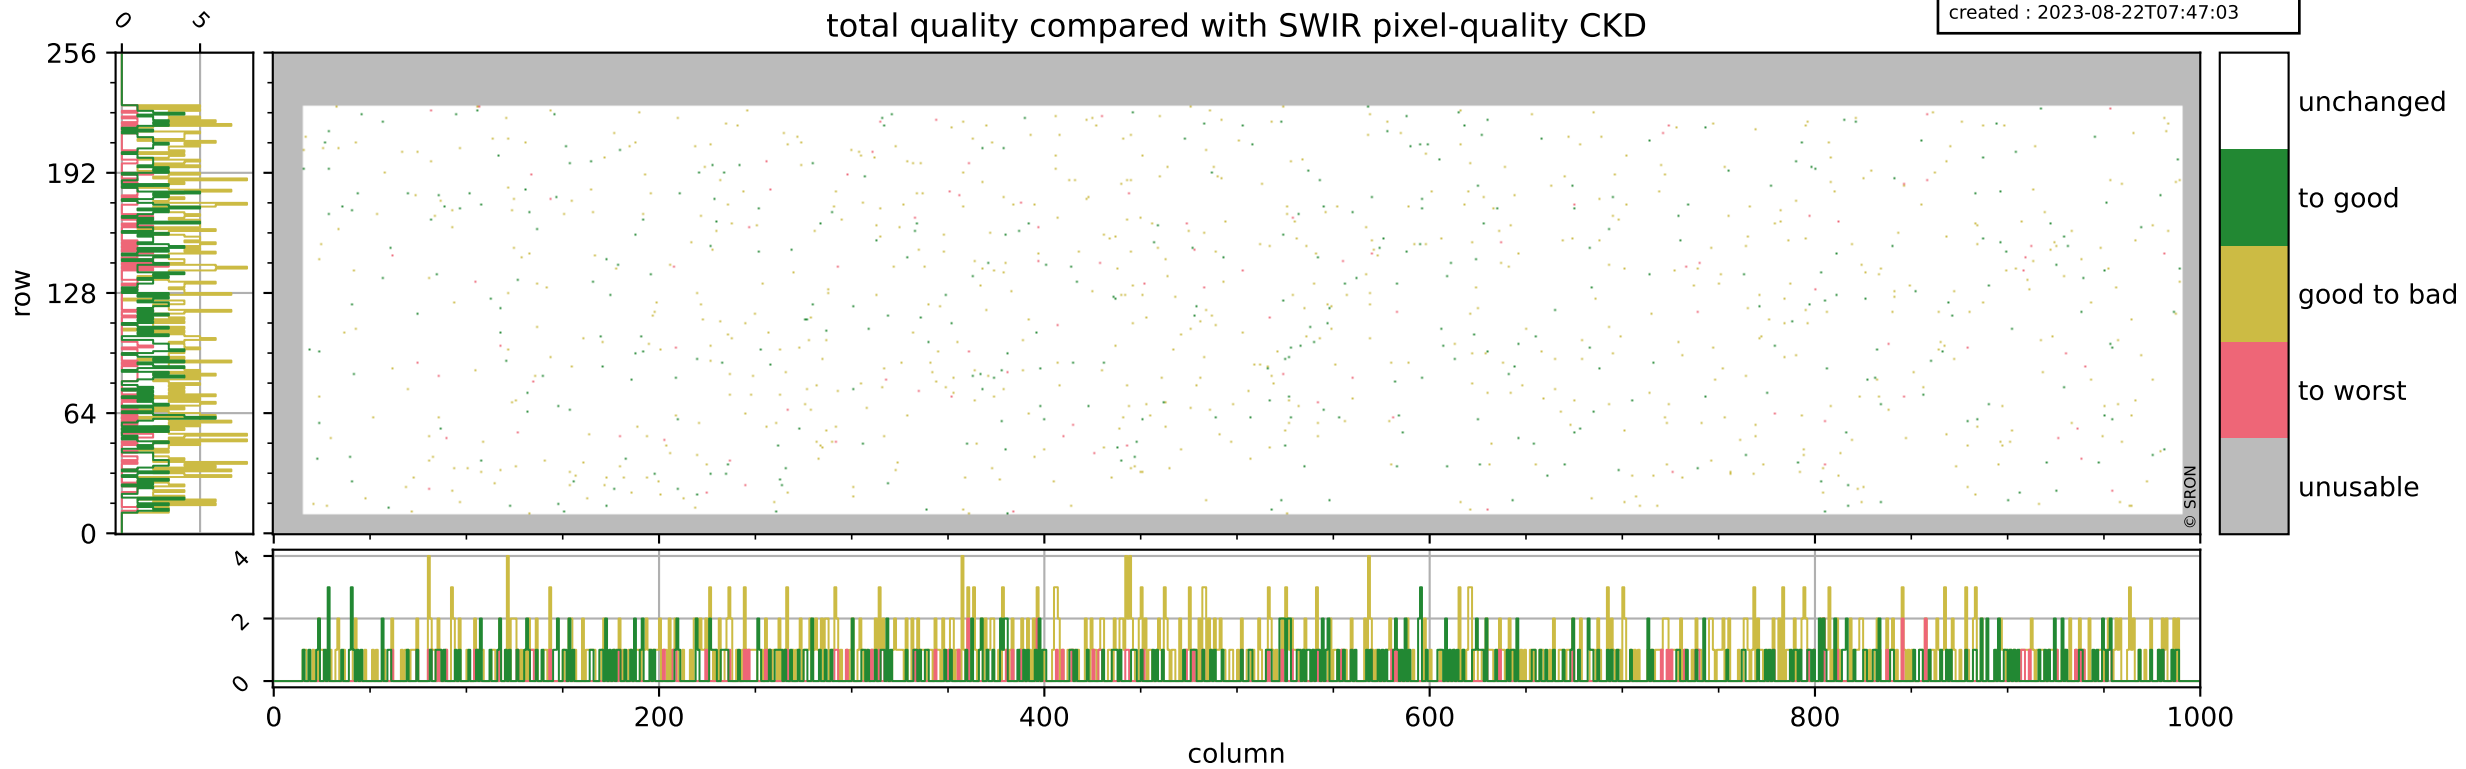

Tropomi SWIR pixel quality (official)

orbits : 18 in [4657, 4702]
coverage : 2018-09-06 / 2018-09-09
bad (quality < 0.8) : 293
worst (quality < 0.1) : 114
created : 2023-08-22T07:47:02

pixel-quality map (dark)

Tropomi SWIR pixel quality (official)

orbits : 18 in [4657, 4702]
coverage : 2018-09-06 / 2018-09-09
bad (quality < 0.8) : 2427
worst (quality < 0.1) : 227
created : 2023-08-22T07:47:02

Tropomi SWIR pixel quality (official)

orbits : 18 in [4657, 4702]
coverage : 2018-09-06 / 2018-09-09
to good : 361
good to bad : 687
to worst : 97
created : 2023-08-22T07:47:03

total quality compared with SWIR pixel-quality CKD

Tropomi SWIR pixel quality (official)

orbits : 18 in [4657, 4702]
coverage : 2018-09-06 / 2018-09-09
created : 2023-08-22T07:47:03

Histograms of pixel-quality

Tropomi SWIR pixel quality (official) ground-tracks of Sentinel-5P

orbits : 18 in [4657, 4702]
coverage : 2018-09-06 / 2018-09-09
created : 2023-08-22T07:47:03