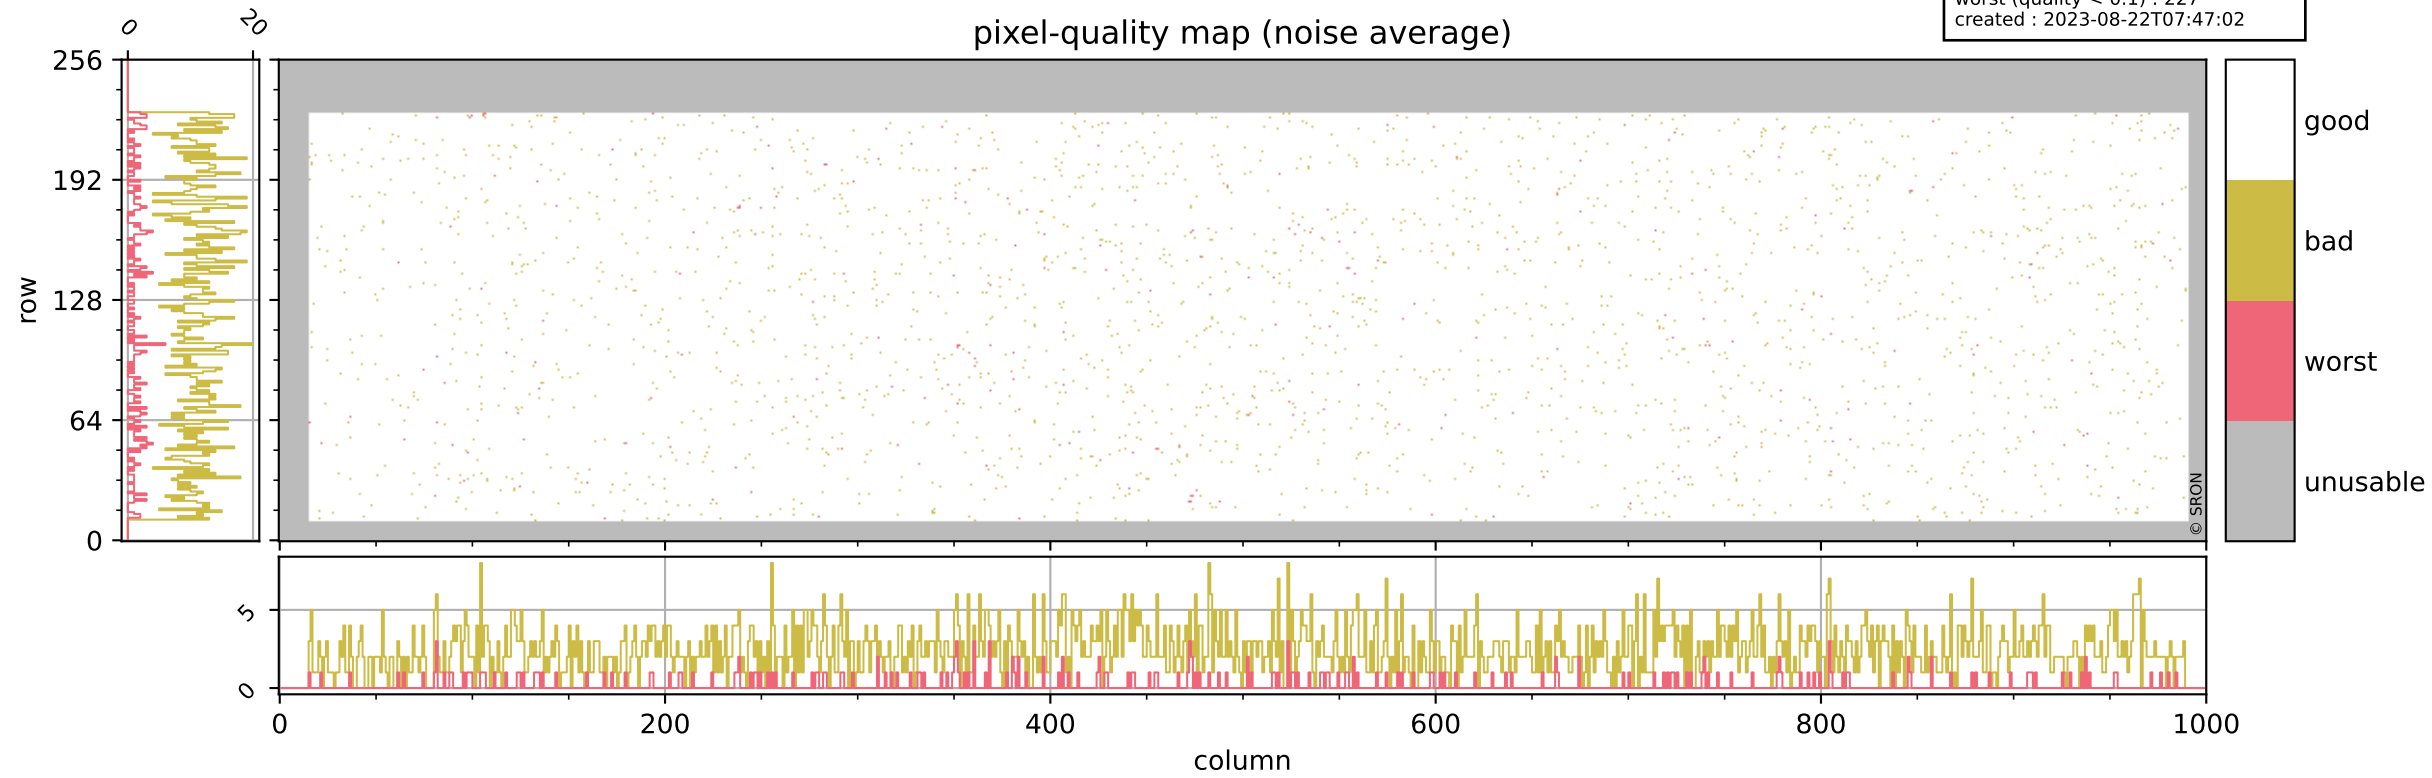

Tropomi SWIR pixel quality (official)

orbits : 18 in [4657, 4702]
coverage : 2018-09-06 / 2018-09-09
bad (quality < 0.8) : 293
worst (quality < 0.1) : 114
created : 2023-08-22T07:47:02

pixel-quality map (dark)

Tropomi SWIR pixel quality (official)

orbits : 18 in [4657, 4702]
coverage : 2018-09-06 / 2018-09-09
bad (quality < 0.8) : 2427
worst (quality < 0.1) : 227
created : 2023-08-22T07:47:02

Tropomi SWIR pixel quality (official)

orbits : 18 in [4657, 4702]
coverage : 2018-09-06 / 2018-09-09
to good : 361
good to bad : 687
to worst : 97
created : 2023-08-22T07:47:03

total quality compared with SWIR pixel-quality CKD

Tropomi SWIR pixel quality (official)

orbits : 18 in [4657, 4702]
coverage : 2018-09-06 / 2018-09-09
created : 2023-08-22T07:47:03

Histograms of pixel-quality

Tropomi SWIR pixel quality (official) ground-tracks of Sentinel-5P

orbits : 18 in [4657, 4702]
coverage : 2018-09-06 / 2018-09-09
created : 2023-08-22T07:47:03