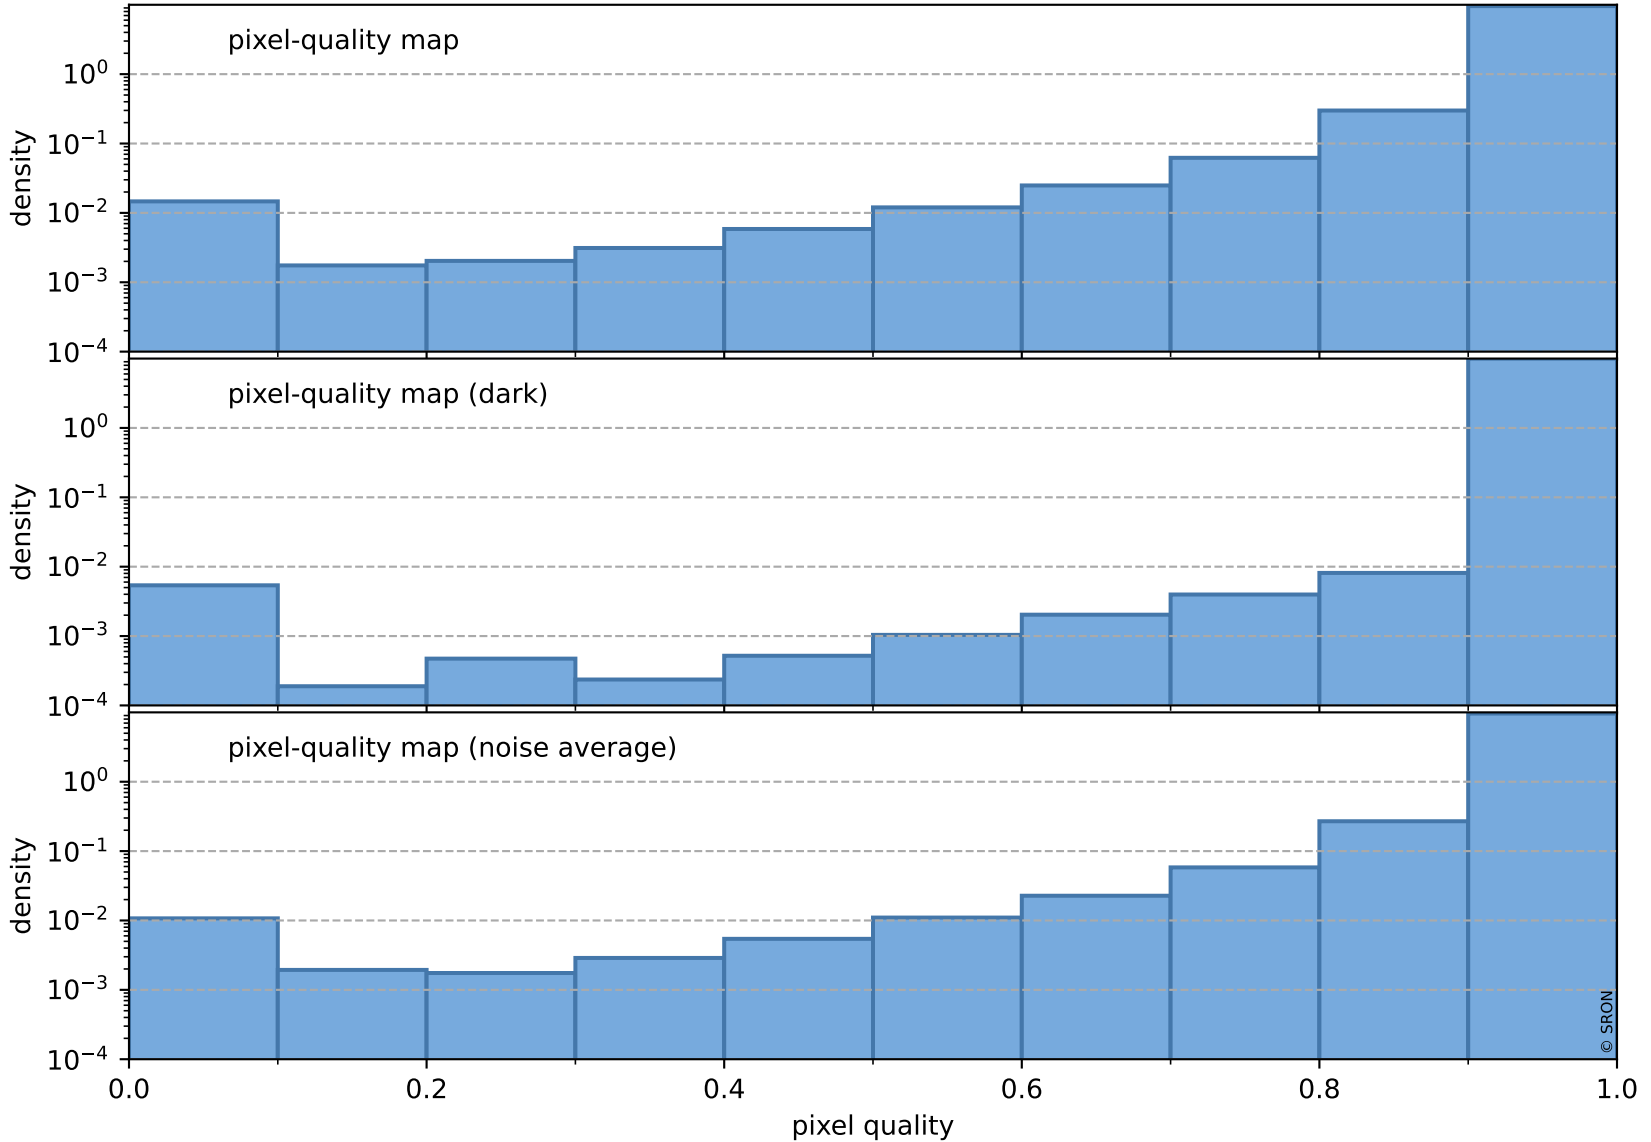

Tropomi SWIR pixel quality (official)

orbits : 18 in [4657, 4702]
coverage : 2018-09-06 / 2018-09-09
bad (quality < 0.8) : 2427
worst (quality < 0.1) : 227
created : 2023-08-22T07:47:02

Tropomi SWIR pixel quality (official)

orbits : 18 in [4657, 4702]
coverage : 2018-09-06 / 2018-09-09
to good : 361
good to bad : 687
to worst : 97
created : 2023-08-22T07:47:03

total quality compared with SWIR pixel-quality CKD

Tropomi SWIR pixel quality (official)

orbits : 18 in [4657, 4702]
coverage : 2018-09-06 / 2018-09-09
created : 2023-08-22T07:47:03

Histograms of pixel-quality

Tropomi SWIR pixel quality (official) ground-tracks of Sentinel-5P

orbits : 18 in [4657, 4702]
coverage : 2018-09-06 / 2018-09-09
created : 2023-08-22T07:47:03

Tropomi SWIR pixel quality (official)

orbits : [2827, 4702]
coverage : 2018-04-30 / 2018-09-09
created : 2023-08-22T07:47:03

trend of pixel quality & temperatures