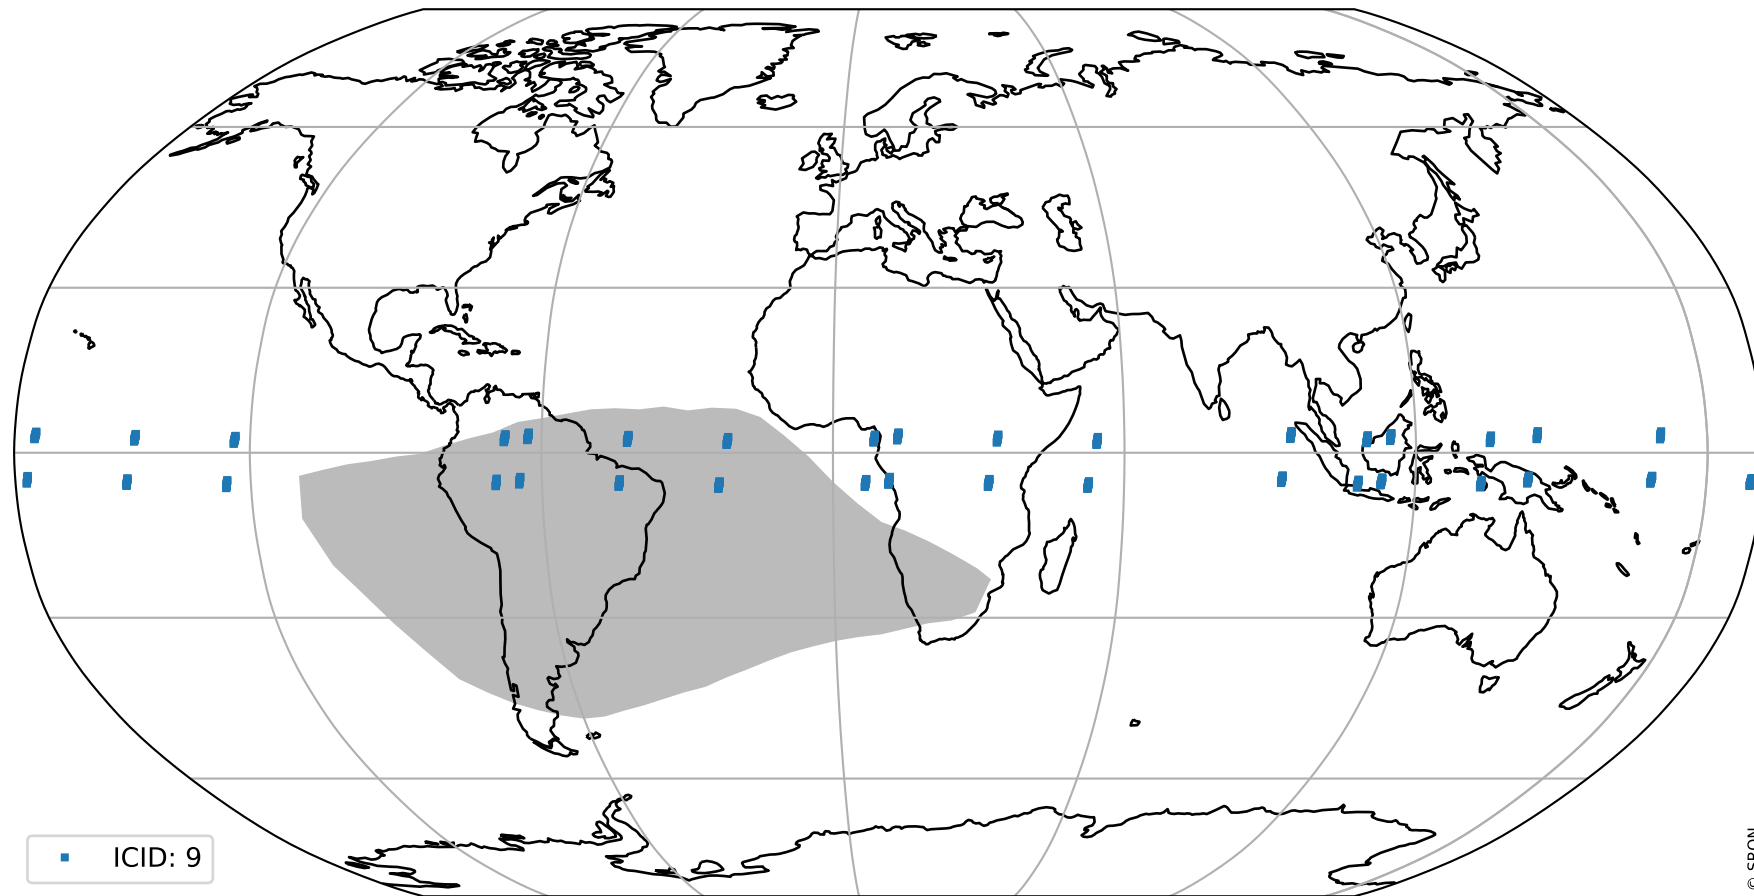

Tropomi SWIR pixel quality (official)

orbits : 18 in [4657, 4702]
coverage : 2018-09-06 / 2018-09-09
bad (quality < 0.8) : 2427
worst (quality < 0.1) : 227
created : 2023-08-22T07:47:02

Tropomi SWIR pixel quality (official)

orbits : 18 in [4657, 4702]
coverage : 2018-09-06 / 2018-09-09
to good : 361
good to bad : 687
to worst : 97
created : 2023-08-22T07:47:03

total quality compared with SWIR pixel-quality CKD

Tropomi SWIR pixel quality (official)

orbits : 18 in [4657, 4702]
coverage : 2018-09-06 / 2018-09-09
created : 2023-08-22T07:47:03

Histograms of pixel-quality

Tropomi SWIR pixel quality (official) ground-tracks of Sentinel-5P

orbits : 18 in [4657, 4702]
coverage : 2018-09-06 / 2018-09-09
created : 2023-08-22T07:47:03

Tropomi SWIR pixel quality (official)

orbits : [2827, 4702]
coverage : 2018-04-30 / 2018-09-09
created : 2023-08-22T07:47:03

trend of pixel quality & temperatures