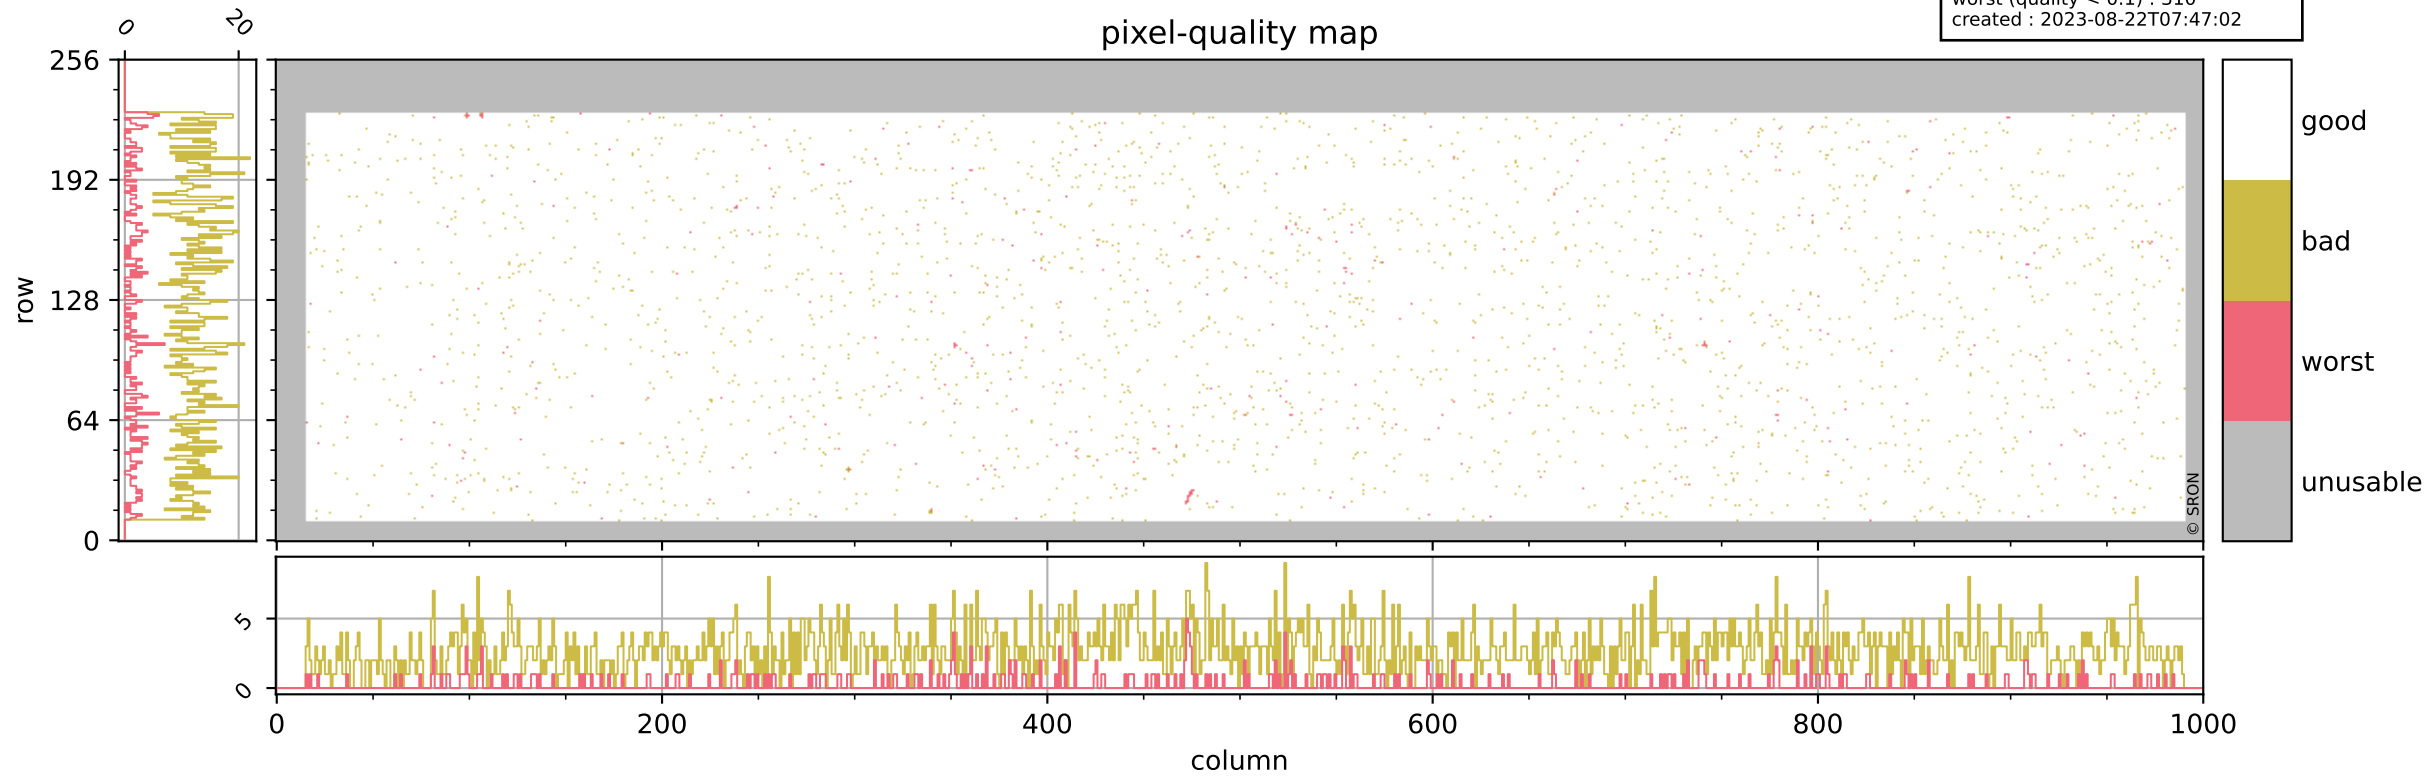

Tropomi SWIR pixel quality (official)

orbits : 18 in [4657, 4702]
coverage : 2018-09-06 / 2018-09-09
bad (quality < 0.8) : 2676
worst (quality < 0.1) : 310
created : 2023-08-22T07:47:02

pixel-quality map

Tropomi SWIR pixel quality (official)

orbits : 18 in [4657, 4702]
coverage : 2018-09-06 / 2018-09-09
bad (quality < 0.8) : 293
worst (quality < 0.1) : 114
created : 2023-08-22T07:47:02

pixel-quality map (dark)

Tropomi SWIR pixel quality (official)

orbits : 18 in [4657, 4702]
coverage : 2018-09-06 / 2018-09-09
bad (quality < 0.8) : 2427
worst (quality < 0.1) : 227
created : 2023-08-22T07:47:02

Tropomi SWIR pixel quality (official)

orbits : 18 in [4657, 4702]
coverage : 2018-09-06 / 2018-09-09
created : 2023-08-22T07:47:03

Histograms of pixel-quality

Tropomi SWIR pixel quality (official) ground-tracks of Sentinel-5P

orbits : 18 in [4657, 4702]
coverage : 2018-09-06 / 2018-09-09
created : 2023-08-22T07:47:03