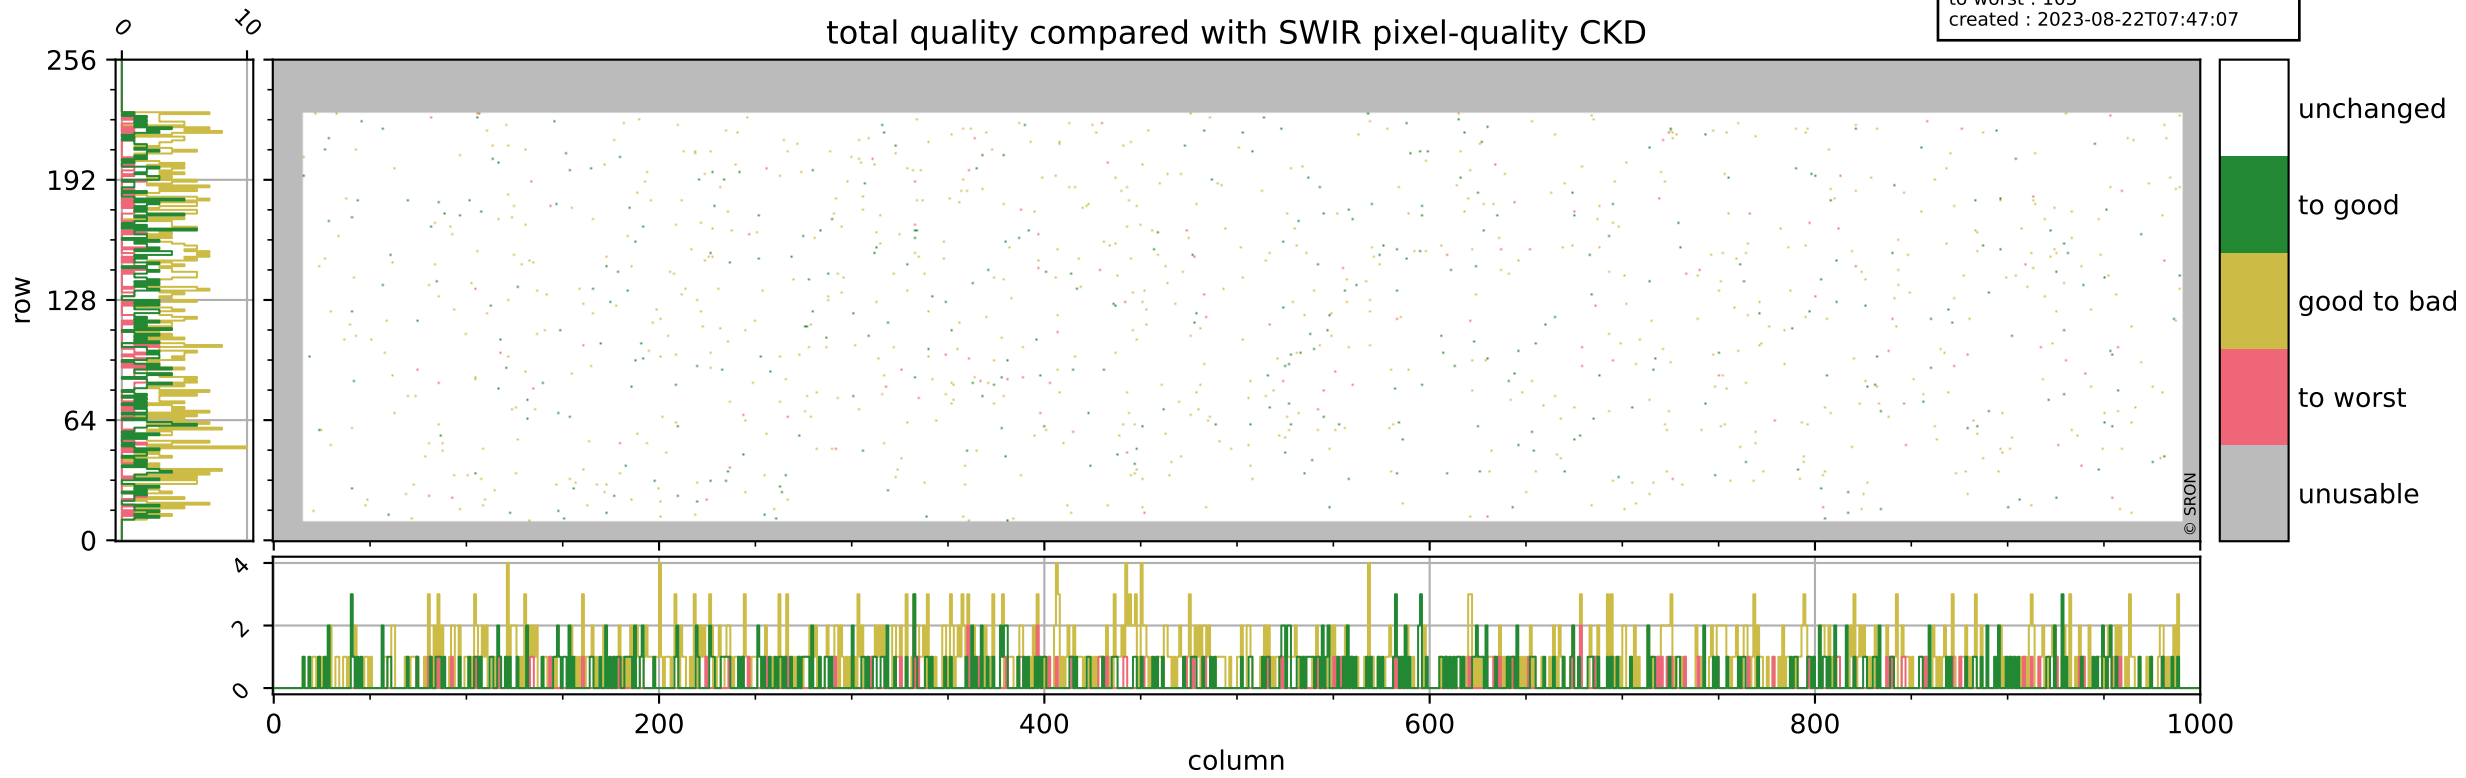

Tropomi SWIR pixel quality (official)

orbits : 19 in [4687, 4732]
coverage : 2018-09-08 / 2018-09-11
bad (quality < 0.8) : 290
worst (quality < 0.1) : 117
created : 2023-08-22T07:47:06

pixel-quality map (dark)

Tropomi SWIR pixel quality (official)

orbits : 19 in [4687, 4732]
coverage : 2018-09-08 / 2018-09-11
bad (quality < 0.8) : 2465
worst (quality < 0.1) : 237
created : 2023-08-22T07:47:07

Tropomi SWIR pixel quality (official)

orbits : 19 in [4687, 4732]
coverage : 2018-09-08 / 2018-09-11
to good : 349
good to bad : 708
to worst : 105
created : 2023-08-22T07:47:07

total quality compared with SWIR pixel-quality CKD

Tropomi SWIR pixel quality (official)

orbits : 19 in [4687, 4732]
coverage : 2018-09-08 / 2018-09-11
created : 2023-08-22T07:47:07

Histograms of pixel-quality

Tropomi SWIR pixel quality (official) ground-tracks of Sentinel-5P

orbits : 19 in [4687, 4732]
coverage : 2018-09-08 / 2018-09-11
created : 2023-08-22T07:47:08