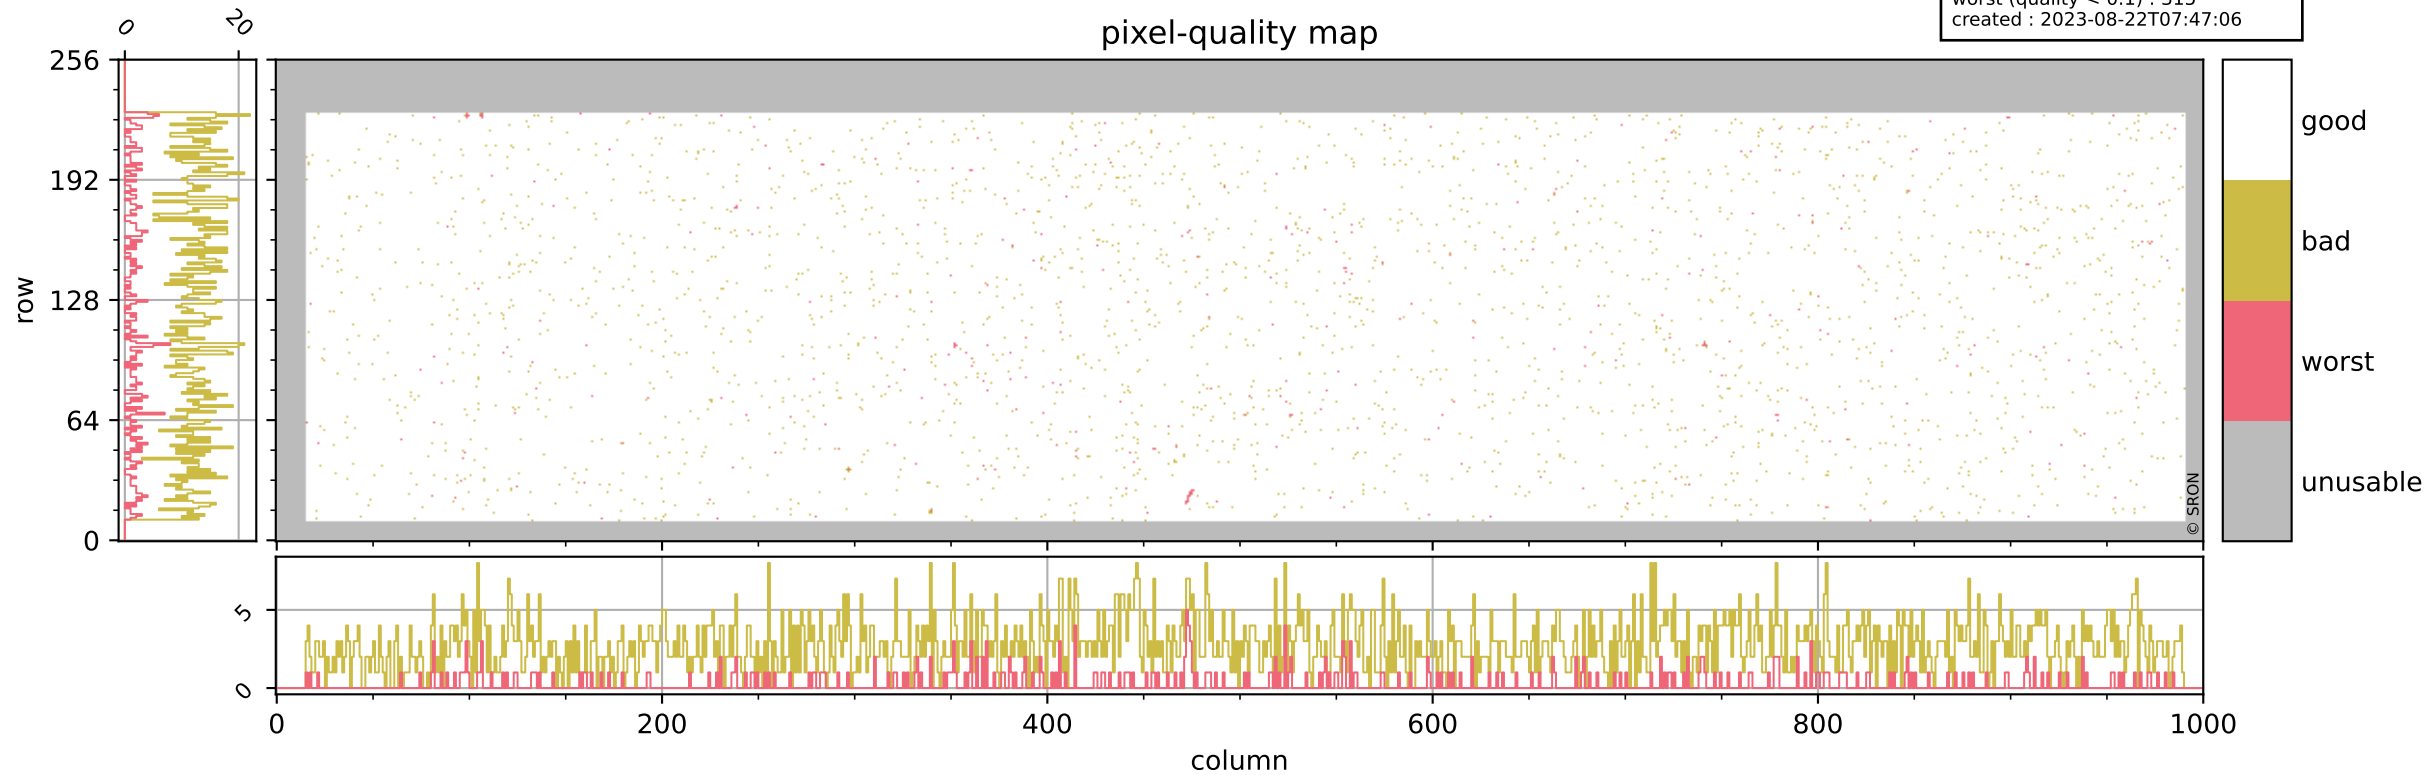

Tropomi SWIR pixel quality (official)

orbits : 19 in [4687, 4732]
coverage : 2018-09-08 / 2018-09-11
bad (quality < 0.8) : 2717
worst (quality < 0.1) : 315
created : 2023-08-22T07:47:06

pixel-quality map

Tropomi SWIR pixel quality (official)

orbits : 19 in [4687, 4732]
coverage : 2018-09-08 / 2018-09-11
bad (quality < 0.8) : 290
worst (quality < 0.1) : 117
created : 2023-08-22T07:47:06

pixel-quality map (dark)

Tropomi SWIR pixel quality (official)

orbits : 19 in [4687, 4732]
coverage : 2018-09-08 / 2018-09-11
bad (quality < 0.8) : 2465
worst (quality < 0.1) : 237
created : 2023-08-22T07:47:07

Tropomi SWIR pixel quality (official)

orbits : 19 in [4687, 4732]
coverage : 2018-09-08 / 2018-09-11
created : 2023-08-22T07:47:07

Histograms of pixel-quality

Tropomi SWIR pixel quality (official) ground-tracks of Sentinel-5P

orbits : 19 in [4687, 4732]
coverage : 2018-09-08 / 2018-09-11
created : 2023-08-22T07:47:08