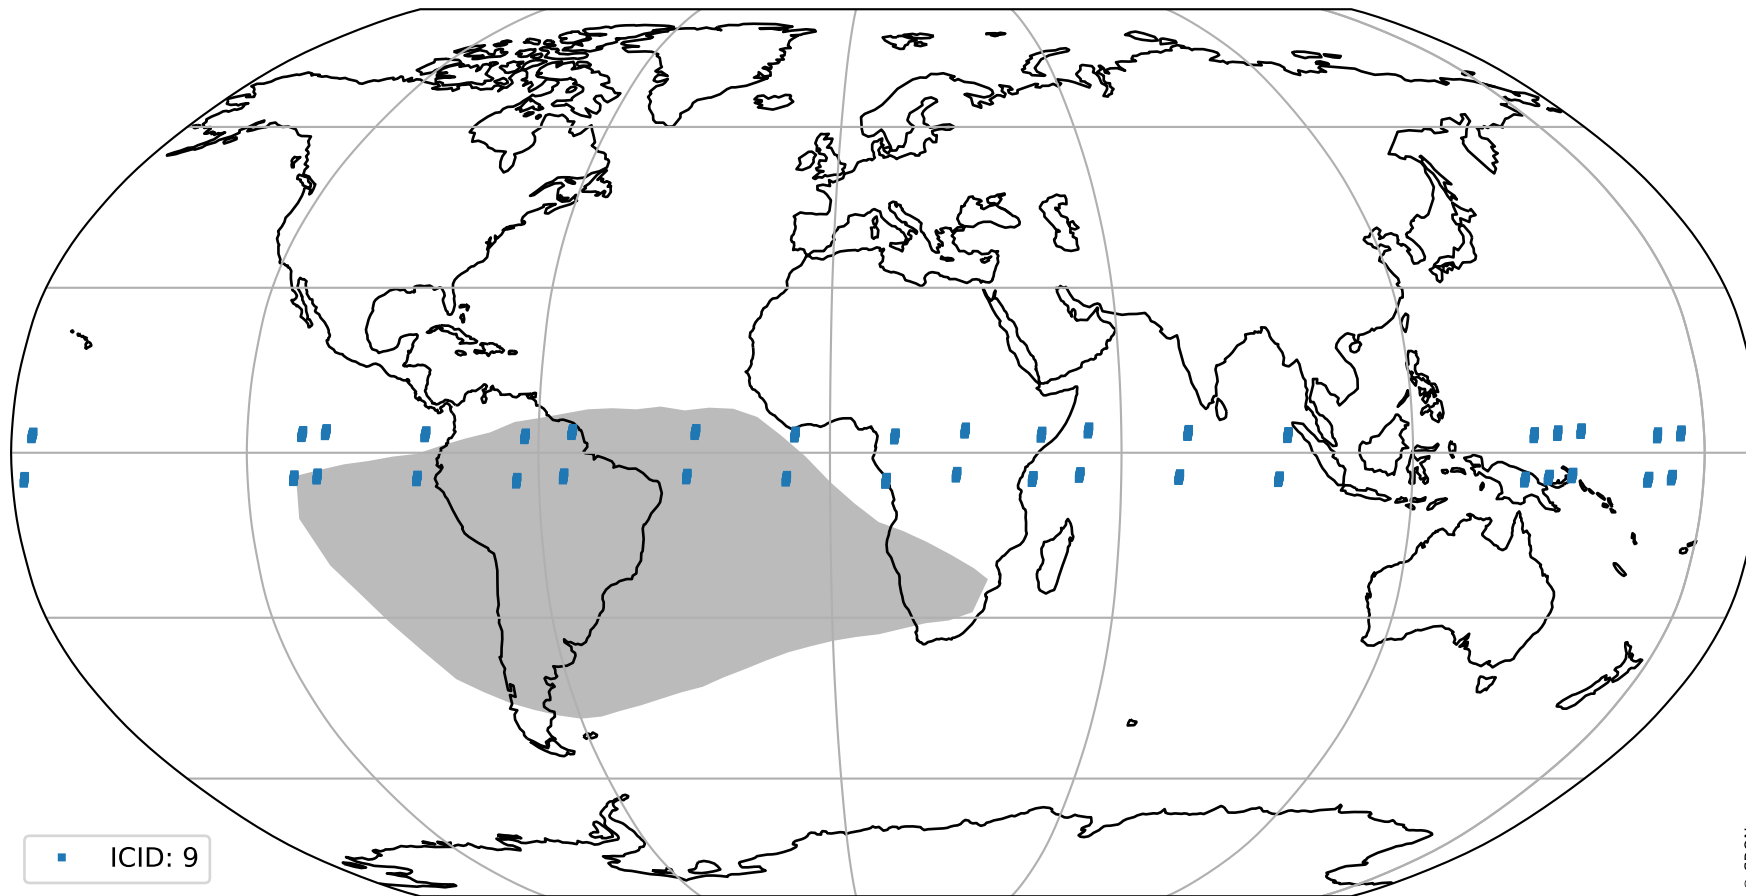

Tropomi SWIR pixel quality (official)

orbits : 19 in [4687, 4732]
coverage : 2018-09-08 / 2018-09-11
bad (quality < 0.8) : 2465
worst (quality < 0.1) : 237
created : 2023-08-22T07:47:07

Tropomi SWIR pixel quality (official)

orbits : 19 in [4687, 4732]
coverage : 2018-09-08 / 2018-09-11
to good : 349
good to bad : 708
to worst : 105
created : 2023-08-22T07:47:07

total quality compared with SWIR pixel-quality CKD

Tropomi SWIR pixel quality (official)

orbits : 19 in [4687, 4732]
coverage : 2018-09-08 / 2018-09-11
created : 2023-08-22T07:47:07

Histograms of pixel-quality

Tropomi SWIR pixel quality (official) ground-tracks of Sentinel-5P

orbits : 19 in [4687, 4732]
coverage : 2018-09-08 / 2018-09-11
created : 2023-08-22T07:47:08

Tropomi SWIR pixel quality (official)

orbits : [2827, 4732]
coverage : 2018-04-30 / 2018-09-11
created : 2023-08-22T07:47:08

trend of pixel quality & temperatures