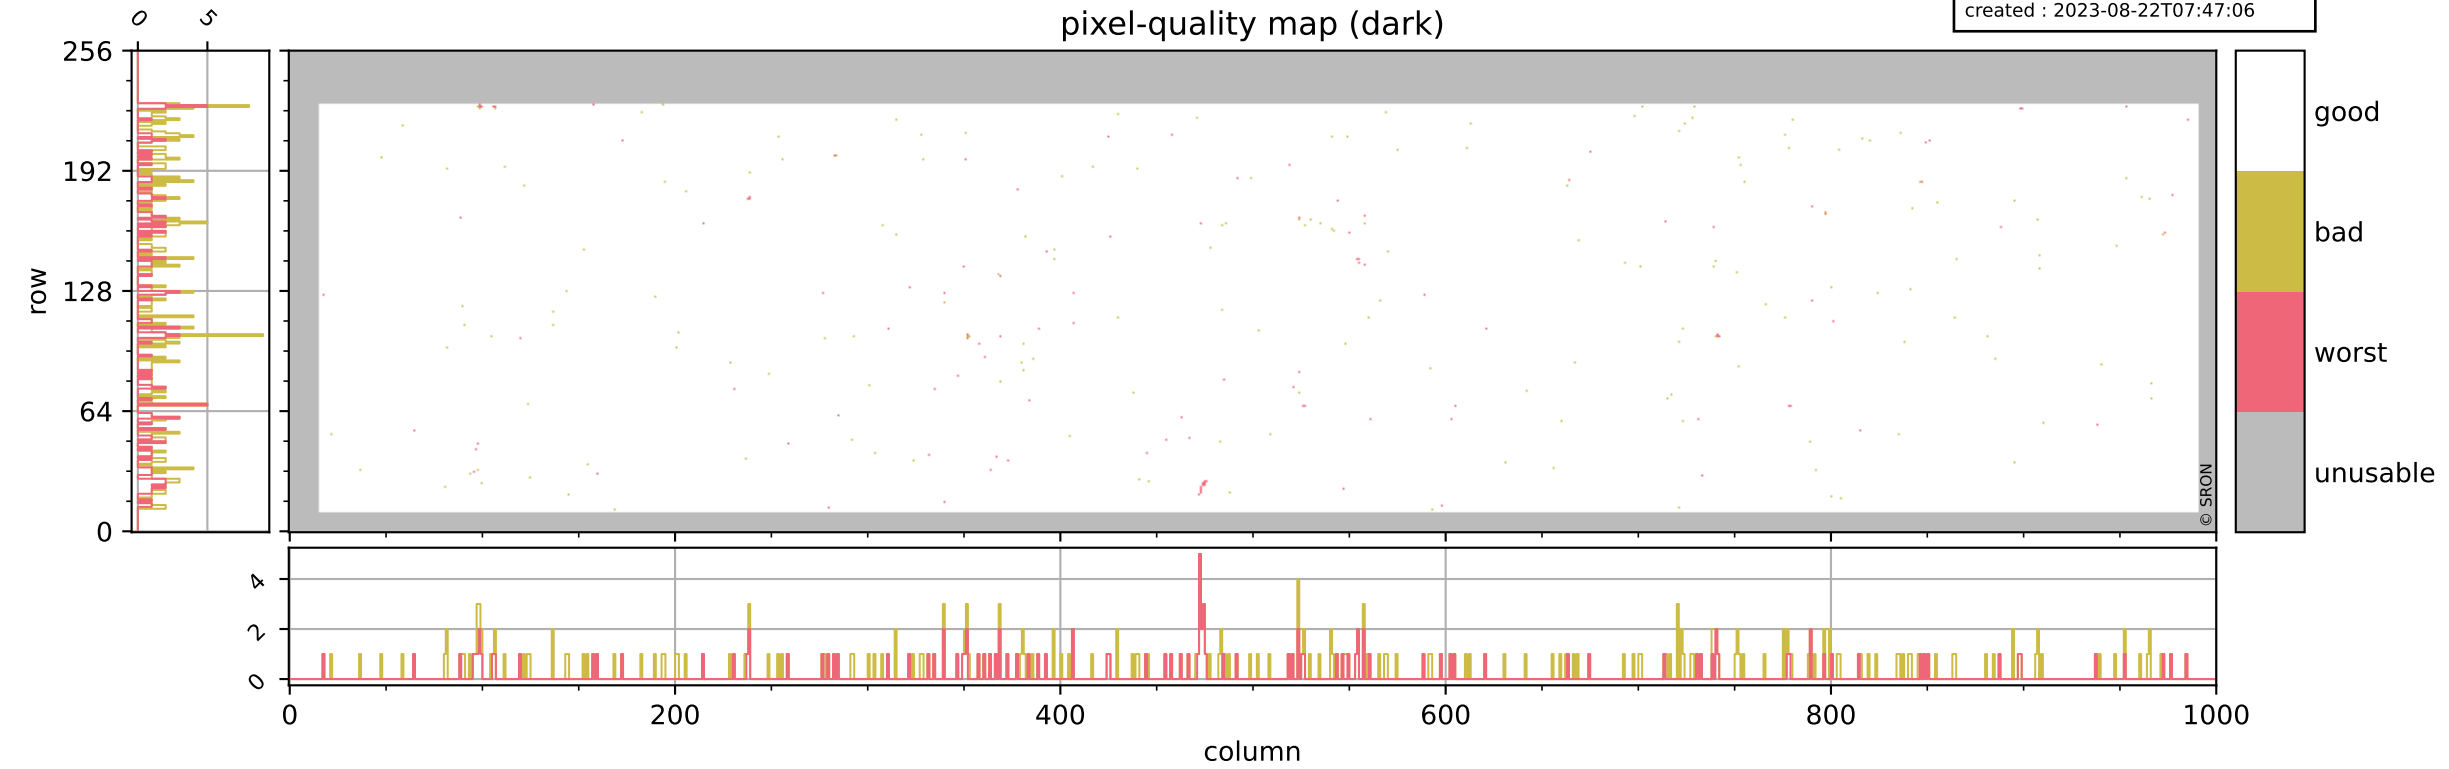

Tropomi SWIR pixel quality (official)

orbits : 19 in [4687, 4732]
coverage : 2018-09-08 / 2018-09-11
bad (quality < 0.8) : 2717
worst (quality < 0.1) : 315
created : 2023-08-22T07:47:06

pixel-quality map

Tropomi SWIR pixel quality (official)

orbits : 19 in [4687, 4732]
coverage : 2018-09-08 / 2018-09-11
bad (quality < 0.8) : 290
worst (quality < 0.1) : 117
created : 2023-08-22T07:47:06

pixel-quality map (dark)

Tropomi SWIR pixel quality (official)

orbits : 19 in [4687, 4732]
coverage : 2018-09-08 / 2018-09-11
bad (quality < 0.8) : 2465
worst (quality < 0.1) : 237
created : 2023-08-22T07:47:07

Tropomi SWIR pixel quality (official)

orbits : 19 in [4687, 4732]
coverage : 2018-09-08 / 2018-09-11
created : 2023-08-22T07:47:07

Histograms of pixel-quality

Tropomi SWIR pixel quality (official) ground-tracks of Sentinel-5P

orbits : 19 in [4687, 4732]
coverage : 2018-09-08 / 2018-09-11
created : 2023-08-22T07:47:08