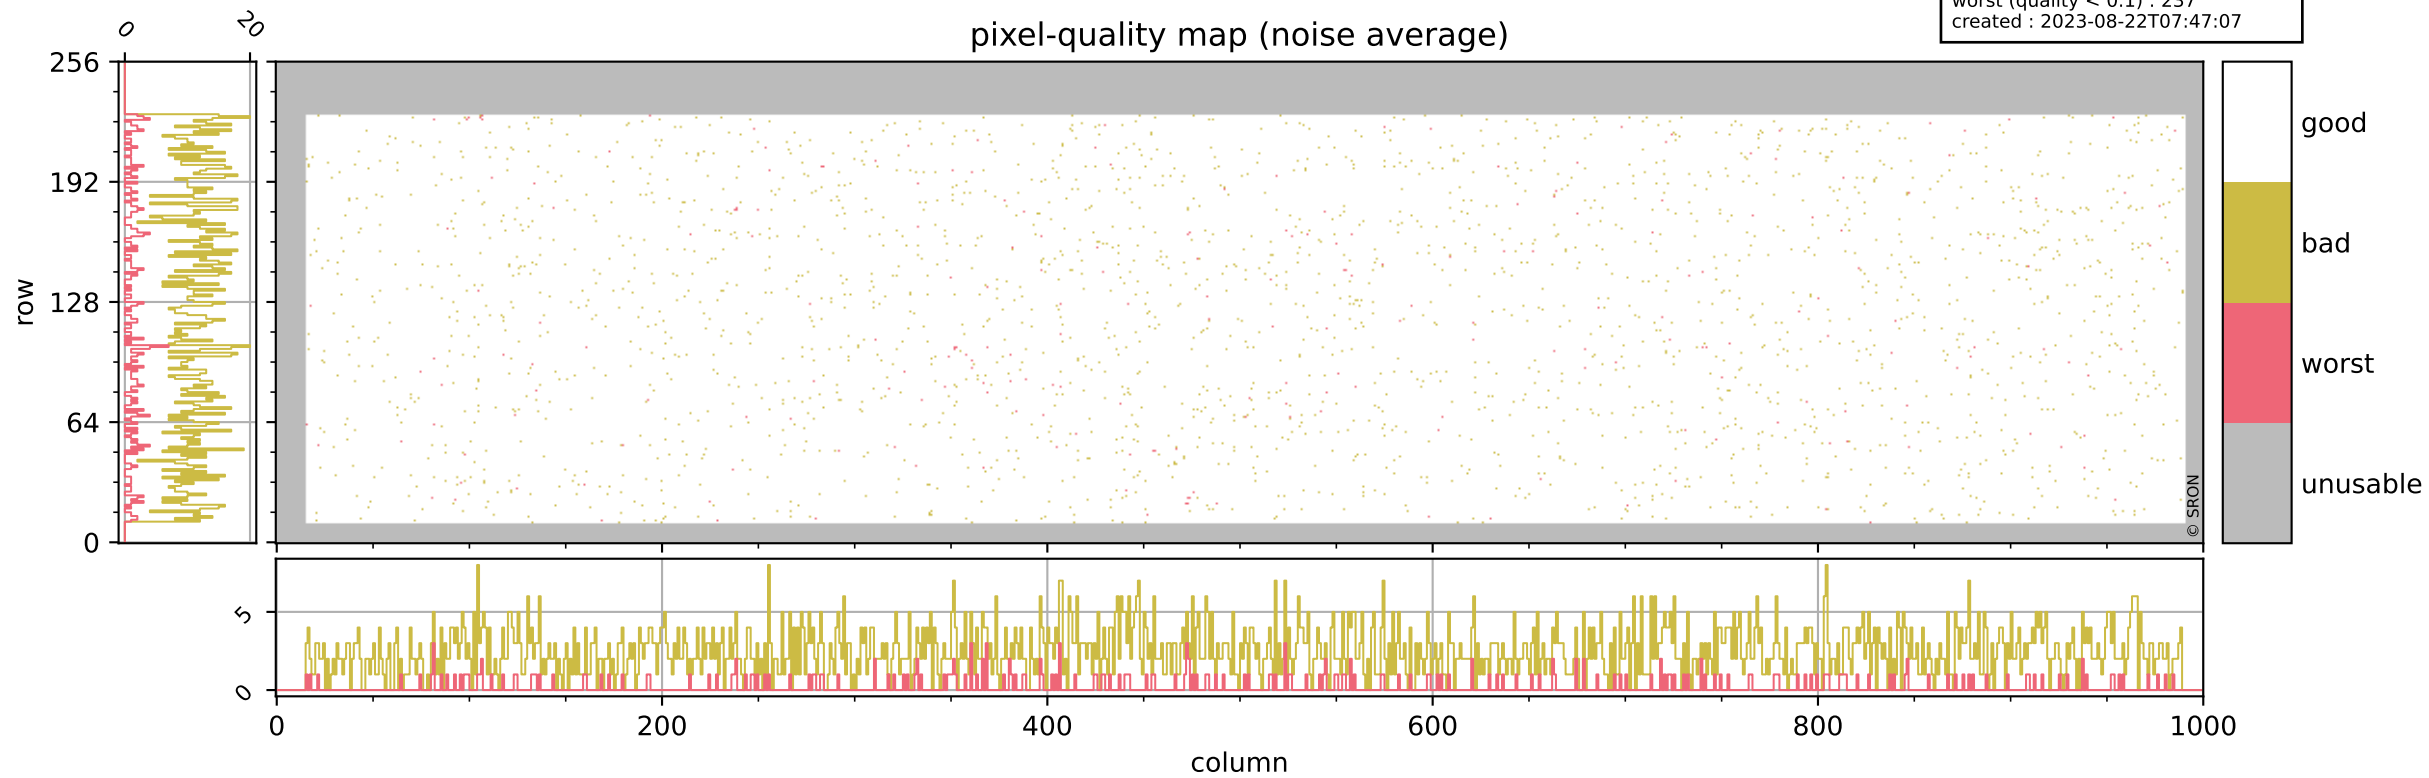

Tropomi SWIR pixel quality (official)

orbits : 19 in [4687, 4732]
coverage : 2018-09-08 / 2018-09-11
bad (quality < 0.8) : 290
worst (quality < 0.1) : 117
created : 2023-08-22T07:47:06

pixel-quality map (dark)

Tropomi SWIR pixel quality (official)

orbits : 19 in [4687, 4732]
coverage : 2018-09-08 / 2018-09-11
bad (quality < 0.8) : 2465
worst (quality < 0.1) : 237
created : 2023-08-22T07:47:07

Tropomi SWIR pixel quality (official)

orbits : 19 in [4687, 4732]
coverage : 2018-09-08 / 2018-09-11
to good : 349
good to bad : 708
to worst : 105
created : 2023-08-22T07:47:07

total quality compared with SWIR pixel-quality CKD

Tropomi SWIR pixel quality (official)

orbits : 19 in [4687, 4732]
coverage : 2018-09-08 / 2018-09-11
created : 2023-08-22T07:47:07

Histograms of pixel-quality

Tropomi SWIR pixel quality (official) ground-tracks of Sentinel-5P

orbits : 19 in [4687, 4732]
coverage : 2018-09-08 / 2018-09-11
created : 2023-08-22T07:47:08