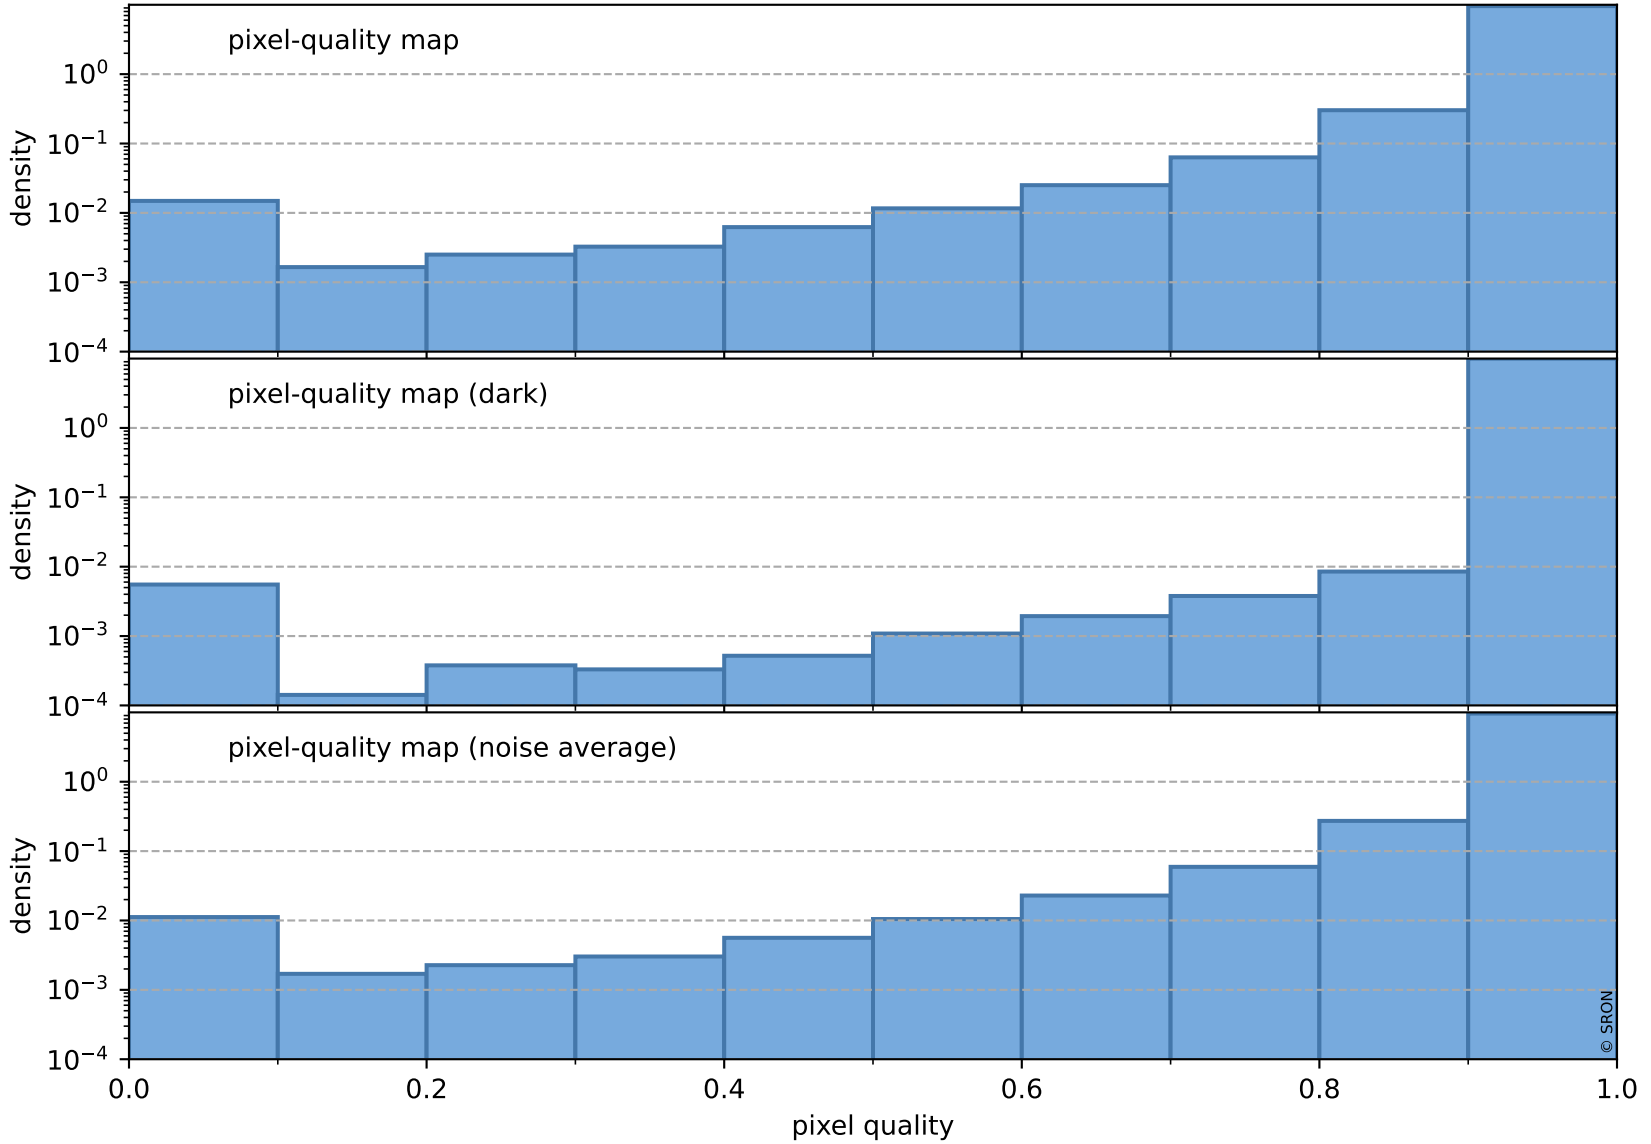

orbits : 19 in [4687, 4732]
coverage : 2018-09-08 / 2018-09-11
to good : 349
good to bad : 708
to worst : 105
created : 2023-08-22T07:47:07

total quality compared with SWIR pixel-quality CKD

Tropomi SWIR pixel quality (official)

orbits : 19 in [4687, 4732]
coverage : 2018-09-08 / 2018-09-11
created : 2023-08-22T07:47:07

Histograms of pixel-quality

Tropomi SWIR pixel quality (official) ground-tracks of Sentinel-5P

orbits : 19 in [4687, 4732]
coverage : 2018-09-08 / 2018-09-11
created : 2023-08-22T07:47:08

Tropomi SWIR pixel quality (official)

orbits : [2827, 4732]
coverage : 2018-04-30 / 2018-09-11
created : 2023-08-22T07:47:08

trend of pixel quality & temperatures