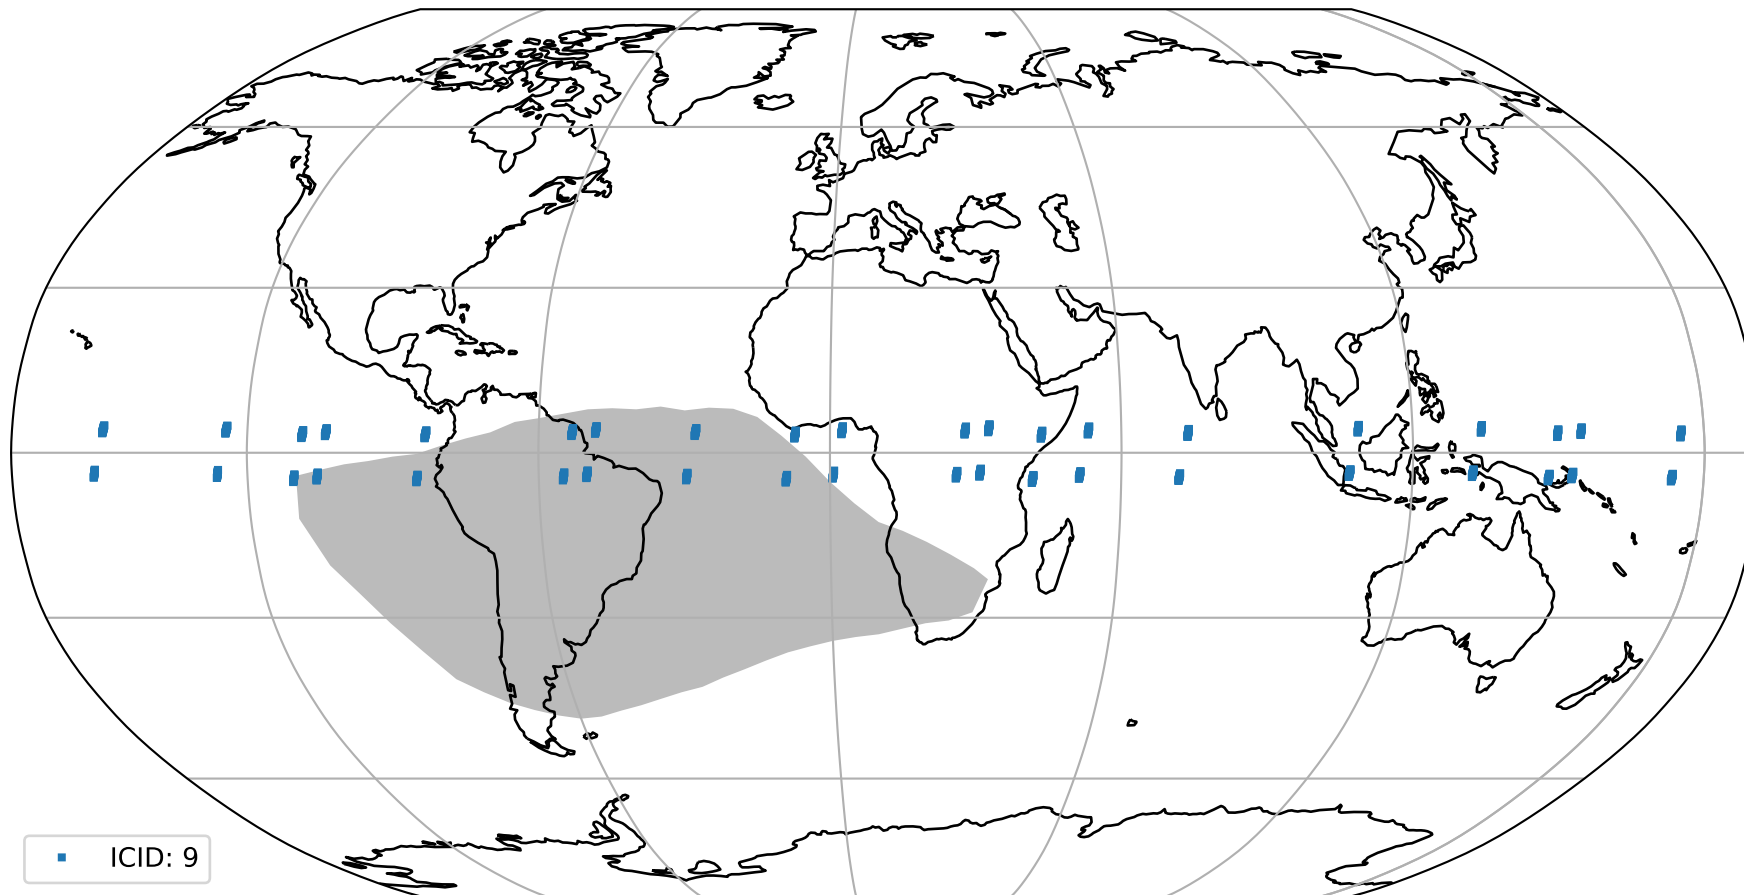

orbits : 20 in [4702, 4747]
coverage : 2018-09-09 / 2018-09-12
bad (quality < 0.8) : 2442
worst (quality < 0.1) : 239
created : 2023-08-22T07:47:09

Tropomi SWIR pixel quality (official)

orbits : 20 in [4702, 4747]
coverage : 2018-09-09 / 2018-09-12
to good : 346
good to bad : 676
to worst : 106
created : 2023-08-22T07:47:09

total quality compared with SWIR pixel-quality CKD

Tropomi SWIR pixel quality (official)

orbits : 20 in [4702, 4747]
coverage : 2018-09-09 / 2018-09-12
created : 2023-08-22T07:47:09

Histograms of pixel-quality

Tropomi SWIR pixel quality (official) ground-tracks of Sentinel-5P

orbits : 20 in [4702, 4747]
coverage : 2018-09-09 / 2018-09-12
created : 2023-08-22T07:47:10

Tropomi SWIR pixel quality (official)

orbits : [2827, 4747]
coverage : 2018-04-30 / 2018-09-12
created : 2023-08-22T07:47:10