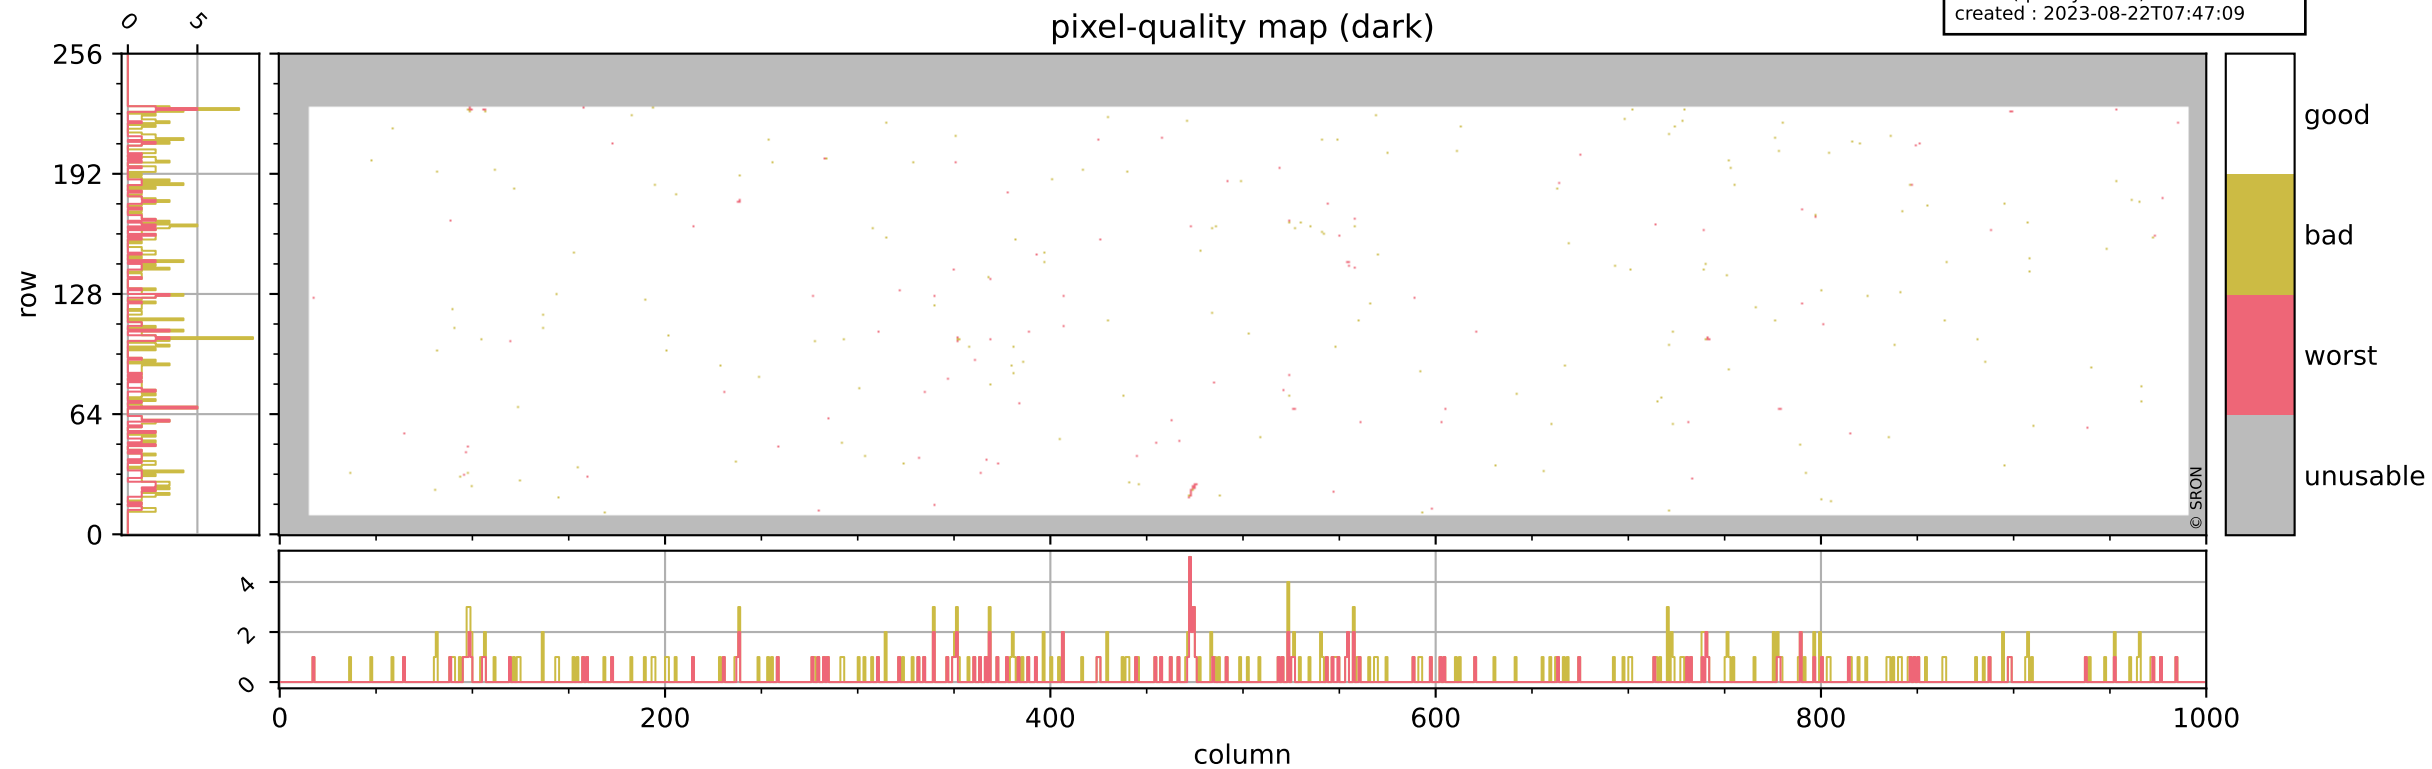

Tropomi SWIR pixel quality (official)

orbits : 20 in [4702, 4747]
coverage : 2018-09-09 / 2018-09-12
bad (quality < 0.8) : 2689
worst (quality < 0.1) : 317
created : 2023-08-22T07:47:08

pixel-quality map

Tropomi SWIR pixel quality (official)

orbits : 20 in [4702, 4747]
coverage : 2018-09-09 / 2018-09-12
bad (quality < 0.8) : 289
worst (quality < 0.1) : 116
created : 2023-08-22T07:47:09

Tropomi SWIR pixel quality (official)

orbits : 20 in [4702, 4747]
coverage : 2018-09-09 / 2018-09-12
bad (quality < 0.8) : 2442
worst (quality < 0.1) : 239
created : 2023-08-22T07:47:09

Tropomi SWIR pixel quality (official)

orbits : 20 in [4702, 4747]
coverage : 2018-09-09 / 2018-09-12
to good : 346
good to bad : 676
to worst : 106
created : 2023-08-22T07:47:09

Tropomi SWIR pixel quality (official) ground-tracks of Sentinel-5P

orbits : 20 in [4702, 4747]
coverage : 2018-09-09 / 2018-09-12
created : 2023-08-22T07:47:10

Tropomi SWIR pixel quality (official)

orbits : [2827, 4747]
coverage : 2018-04-30 / 2018-09-12
created : 2023-08-22T07:47:10