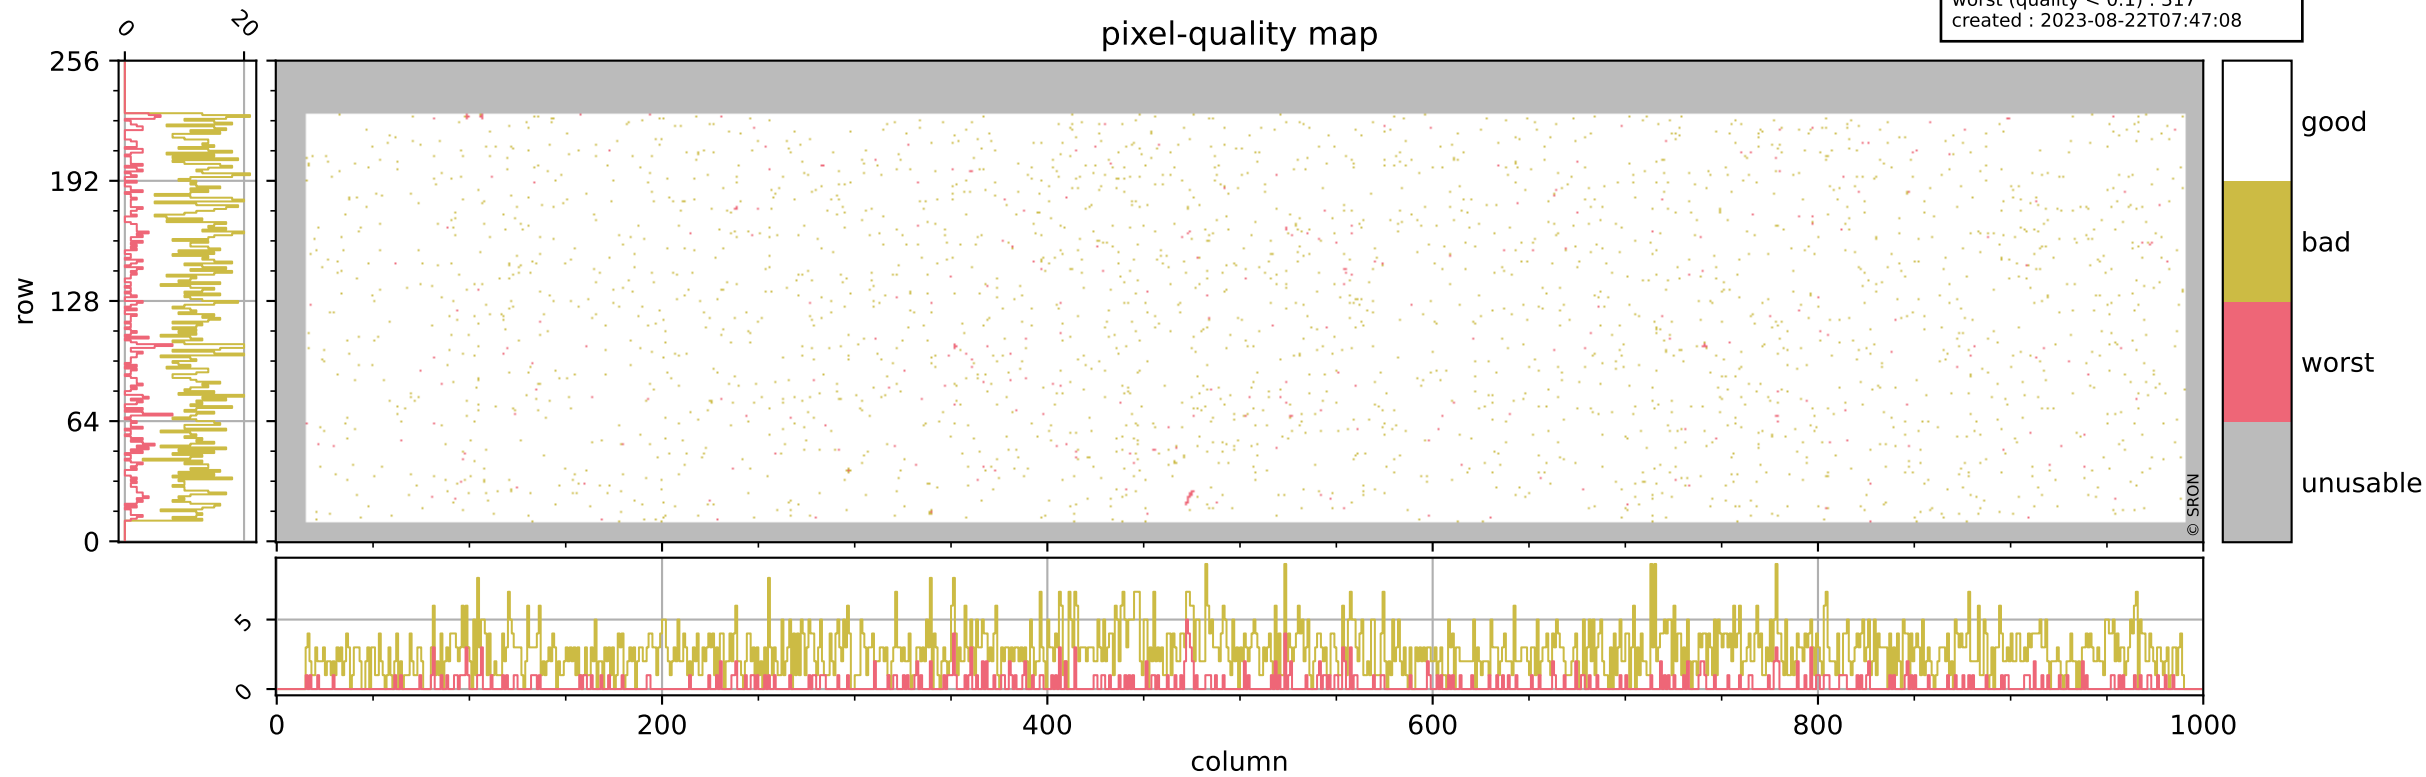

Tropomi SWIR pixel quality (official)

orbits : 20 in [4702, 4747]
coverage : 2018-09-09 / 2018-09-12
bad (quality < 0.8) : 2689
worst (quality < 0.1) : 317
created : 2023-08-22T07:47:08

pixel-quality map

Tropomi SWIR pixel quality (official)

orbits : 20 in [4702, 4747]
coverage : 2018-09-09 / 2018-09-12
bad (quality < 0.8) : 289
worst (quality < 0.1) : 116
created : 2023-08-22T07:47:09

Tropomi SWIR pixel quality (official)

orbits : 20 in [4702, 4747]
coverage : 2018-09-09 / 2018-09-12
bad (quality < 0.8) : 2442
worst (quality < 0.1) : 239
created : 2023-08-22T07:47:09

Tropomi SWIR pixel quality (official)

orbits : 20 in [4702, 4747]
coverage : 2018-09-09 / 2018-09-12
to good : 346
good to bad : 676
to worst : 106
created : 2023-08-22T07:47:09

Tropomi SWIR pixel quality (official) ground-tracks of Sentinel-5P

orbits : 20 in [4702, 4747]
coverage : 2018-09-09 / 2018-09-12
created : 2023-08-22T07:47:10

Tropomi SWIR pixel quality (official)

orbits : [2827, 4747]
coverage : 2018-04-30 / 2018-09-12
created : 2023-08-22T07:47:10