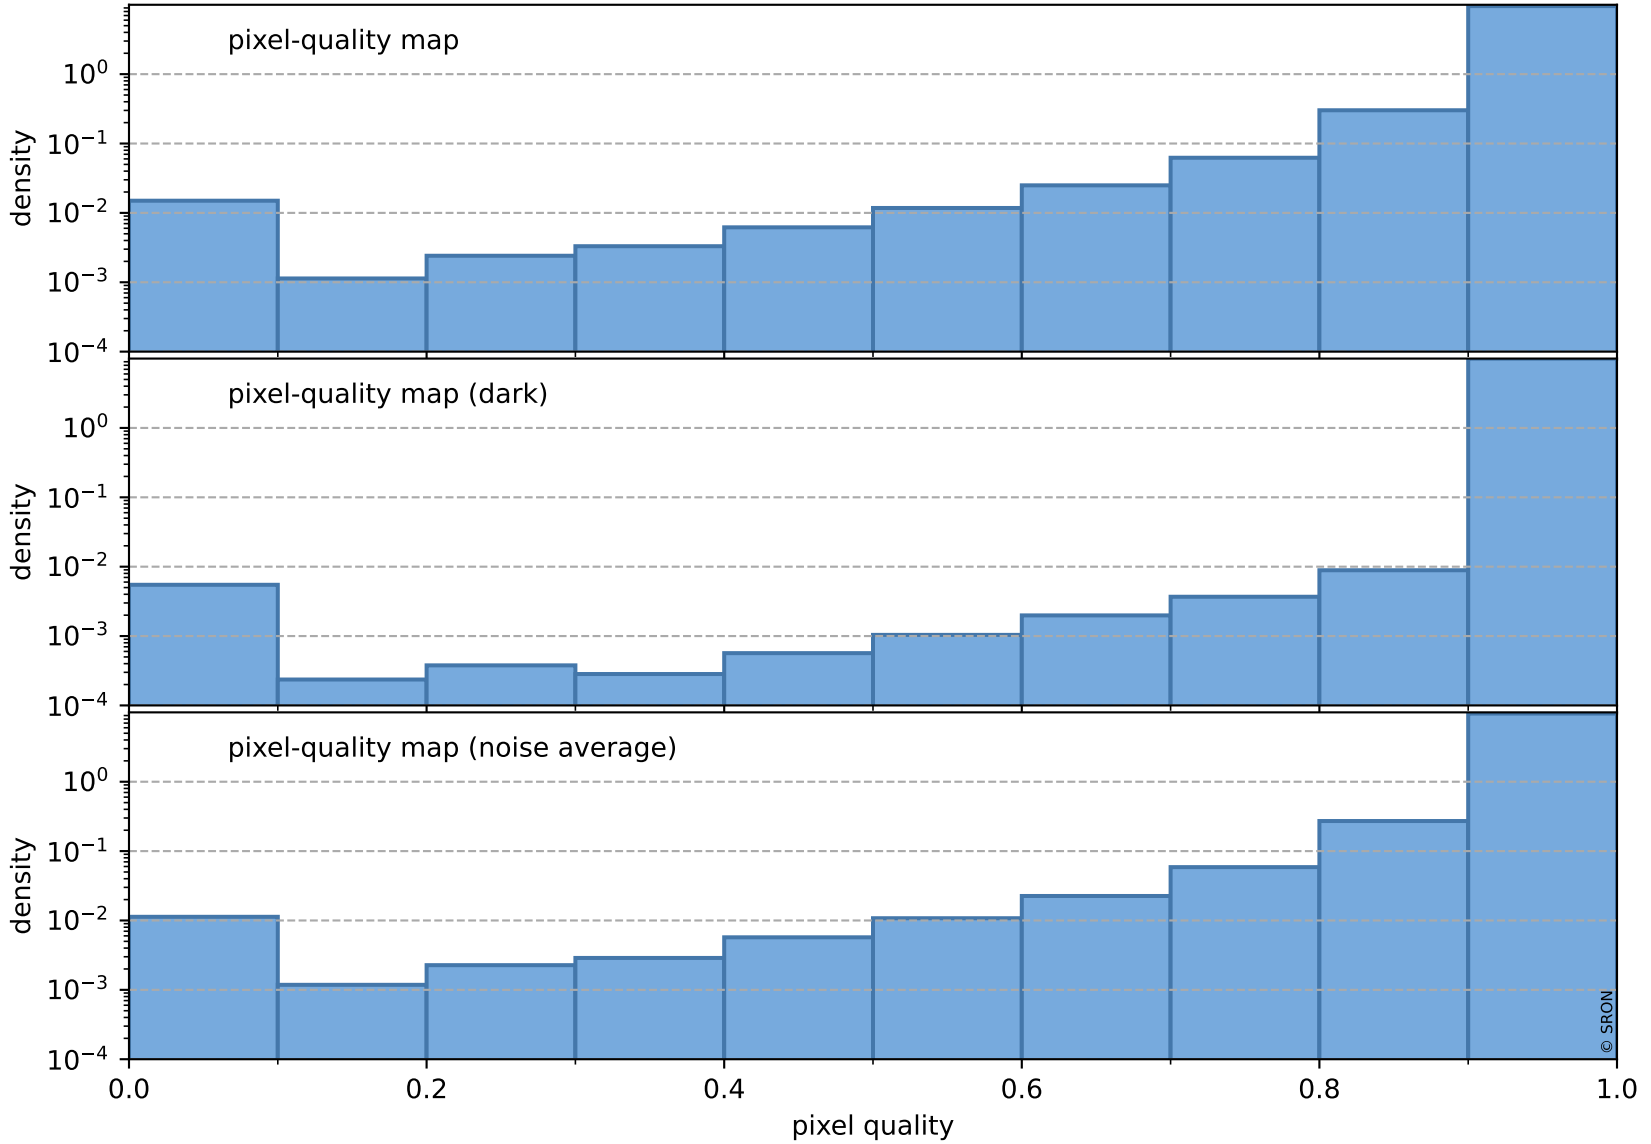

Tropomi SWIR pixel quality (official)

orbits : 20 in [4702, 4747]
coverage : 2018-09-09 / 2018-09-12
bad (quality < 0.8) : 289
worst (quality < 0.1) : 116
created : 2023-08-22T07:47:09

Tropomi SWIR pixel quality (official)

orbits : 20 in [4702, 4747]
coverage : 2018-09-09 / 2018-09-12
bad (quality < 0.8) : 2442
worst (quality < 0.1) : 239
created : 2023-08-22T07:47:09

Tropomi SWIR pixel quality (official)

orbits : 20 in [4702, 4747]
coverage : 2018-09-09 / 2018-09-12
to good : 346
good to bad : 676
to worst : 106
created : 2023-08-22T07:47:09

total quality compared with SWIR pixel-quality CKD

Tropomi SWIR pixel quality (official)

orbits : 20 in [4702, 4747]
coverage : 2018-09-09 / 2018-09-12
created : 2023-08-22T07:47:09

Histograms of pixel-quality

Tropomi SWIR pixel quality (official) ground-tracks of Sentinel-5P

orbits : 20 in [4702, 4747]
coverage : 2018-09-09 / 2018-09-12
created : 2023-08-22T07:47:10

Tropomi SWIR pixel quality (official)

orbits : [2827, 4747]
coverage : 2018-04-30 / 2018-09-12
created : 2023-08-22T07:47:10