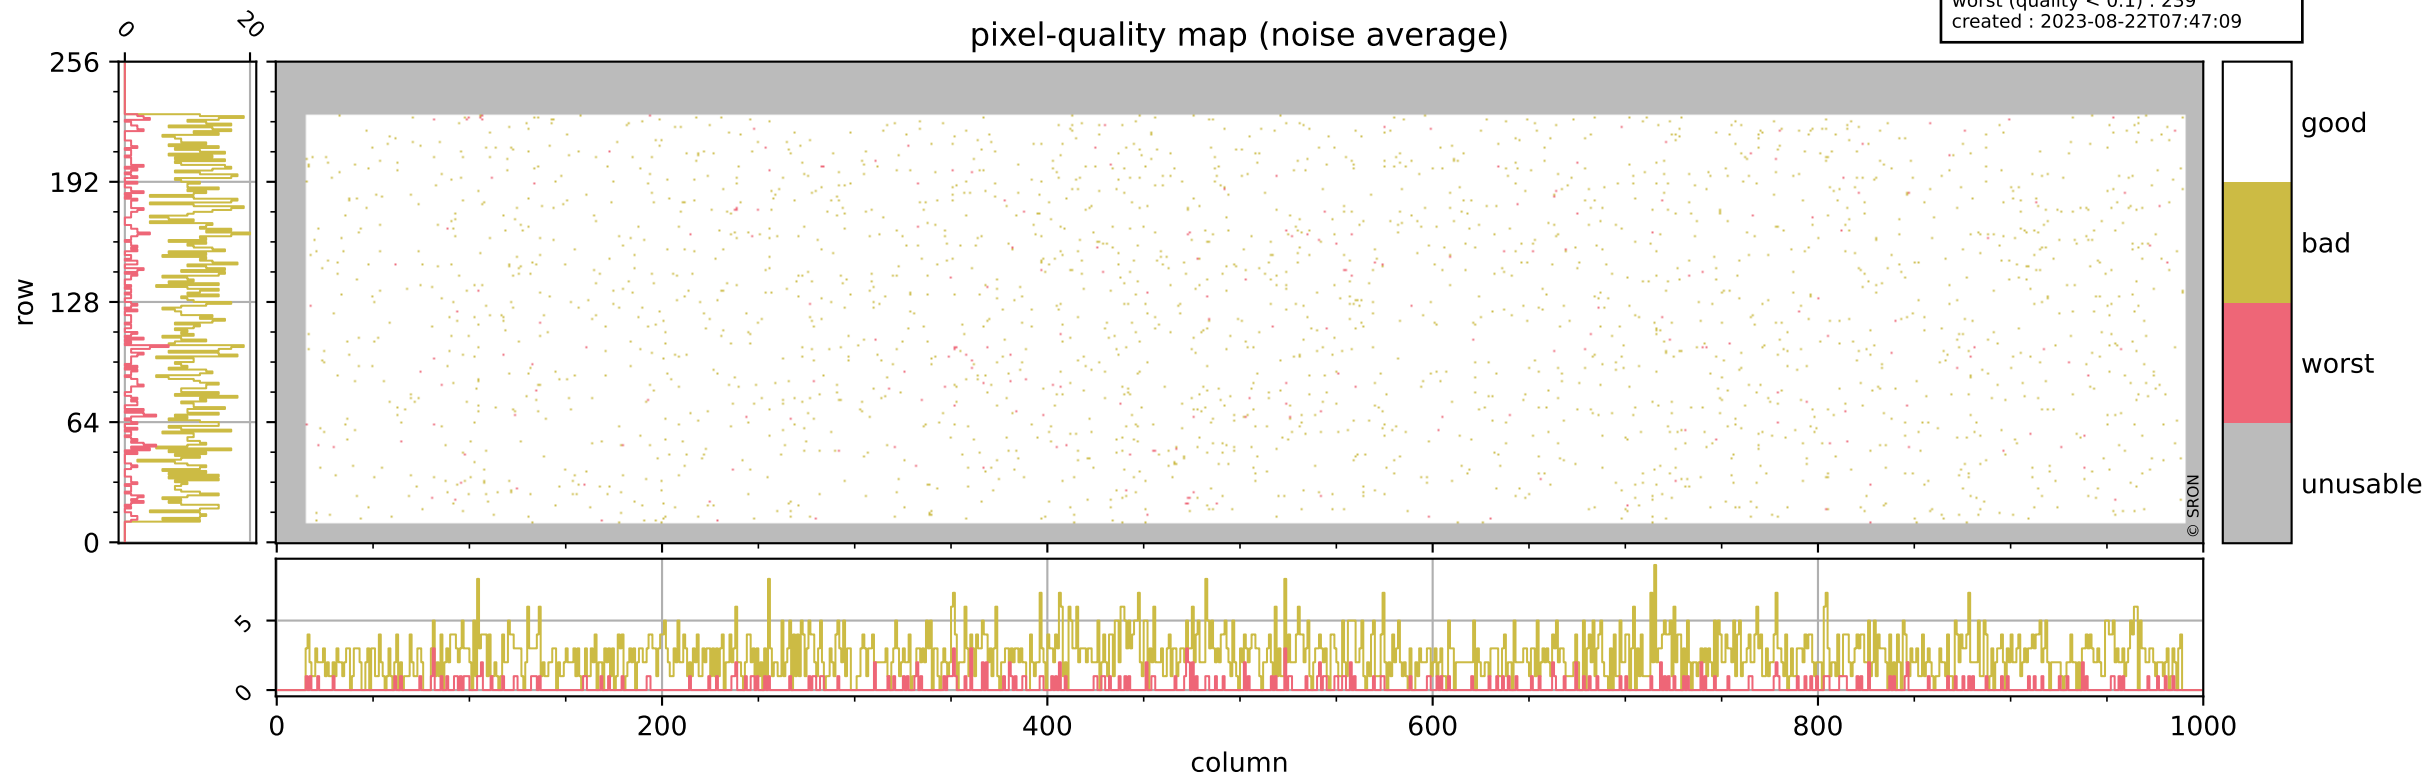

Tropomi SWIR pixel quality (official)

orbits : 20 in [4702, 4747]
coverage : 2018-09-09 / 2018-09-12
bad (quality < 0.8) : 2689
worst (quality < 0.1) : 317
created : 2023-08-22T07:47:08

pixel-quality map

Tropomi SWIR pixel quality (official)

orbits : 20 in [4702, 4747]
coverage : 2018-09-09 / 2018-09-12
bad (quality < 0.8) : 289
worst (quality < 0.1) : 116
created : 2023-08-22T07:47:09

Tropomi SWIR pixel quality (official)

orbits : 20 in [4702, 4747]
coverage : 2018-09-09 / 2018-09-12
bad (quality < 0.8) : 2442
worst (quality < 0.1) : 239
created : 2023-08-22T07:47:09

Tropomi SWIR pixel quality (official)

orbits : 20 in [4702, 4747]
coverage : 2018-09-09 / 2018-09-12
to good : 346
good to bad : 676
to worst : 106
created : 2023-08-22T07:47:09

Tropomi SWIR pixel quality (official) ground-tracks of Sentinel-5P

orbits : 20 in [4702, 4747]
coverage : 2018-09-09 / 2018-09-12
created : 2023-08-22T07:47:10

Tropomi SWIR pixel quality (official)

orbits : [2827, 4747]
coverage : 2018-04-30 / 2018-09-12
created : 2023-08-22T07:47:10