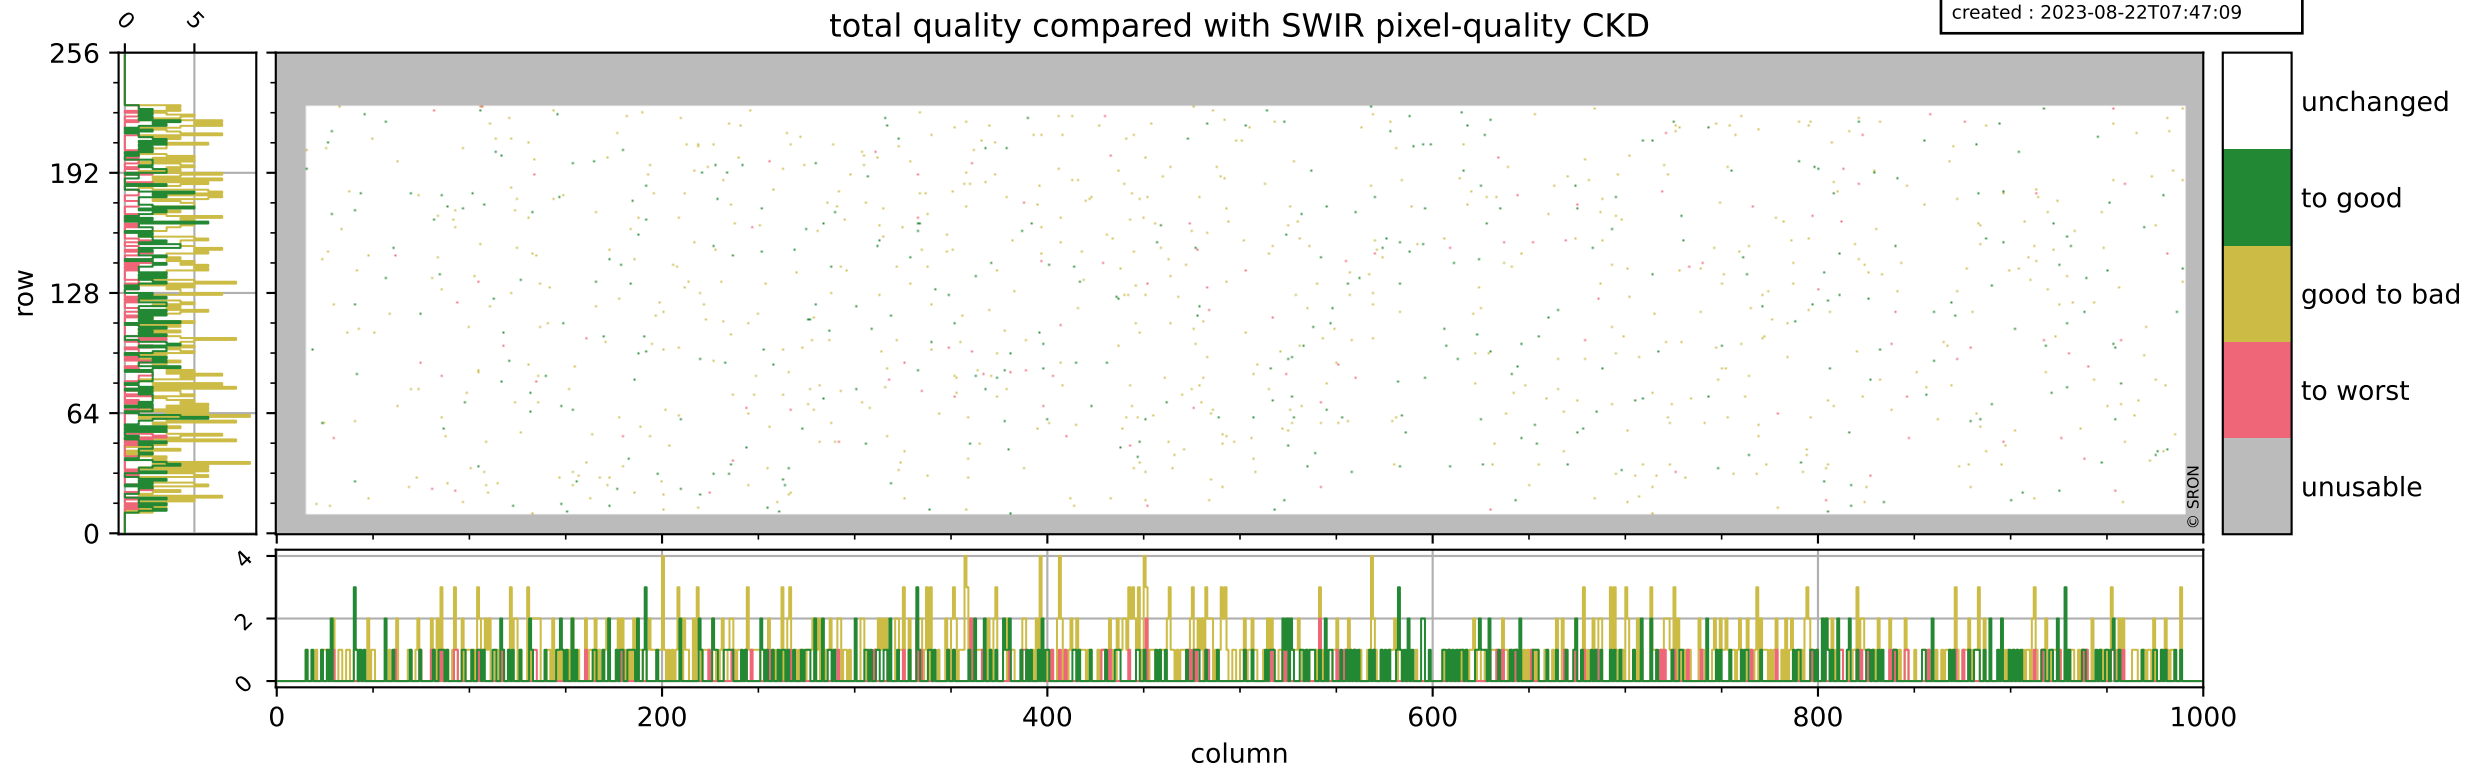

Tropomi SWIR pixel quality (official)

orbits : 20 in [4702, 4747]
coverage : 2018-09-09 / 2018-09-12
bad (quality < 0.8) : 289
worst (quality < 0.1) : 116
created : 2023-08-22T07:47:09

Tropomi SWIR pixel quality (official)

orbits : 20 in [4702, 4747]
coverage : 2018-09-09 / 2018-09-12
bad (quality < 0.8) : 2442
worst (quality < 0.1) : 239
created : 2023-08-22T07:47:09

Tropomi SWIR pixel quality (official)

orbits : 20 in [4702, 4747]
coverage : 2018-09-09 / 2018-09-12
to good : 346
good to bad : 676
to worst : 106
created : 2023-08-22T07:47:09

total quality compared with SWIR pixel-quality CKD

Tropomi SWIR pixel quality (official)

orbits : 20 in [4702, 4747]
coverage : 2018-09-09 / 2018-09-12
created : 2023-08-22T07:47:09

Histograms of pixel-quality

Tropomi SWIR pixel quality (official) ground-tracks of Sentinel-5P

orbits : 20 in [4702, 4747]
coverage : 2018-09-09 / 2018-09-12
created : 2023-08-22T07:47:10

Tropomi SWIR pixel quality (official)

orbits : [2827, 4747]
coverage : 2018-04-30 / 2018-09-12
created : 2023-08-22T07:47:10