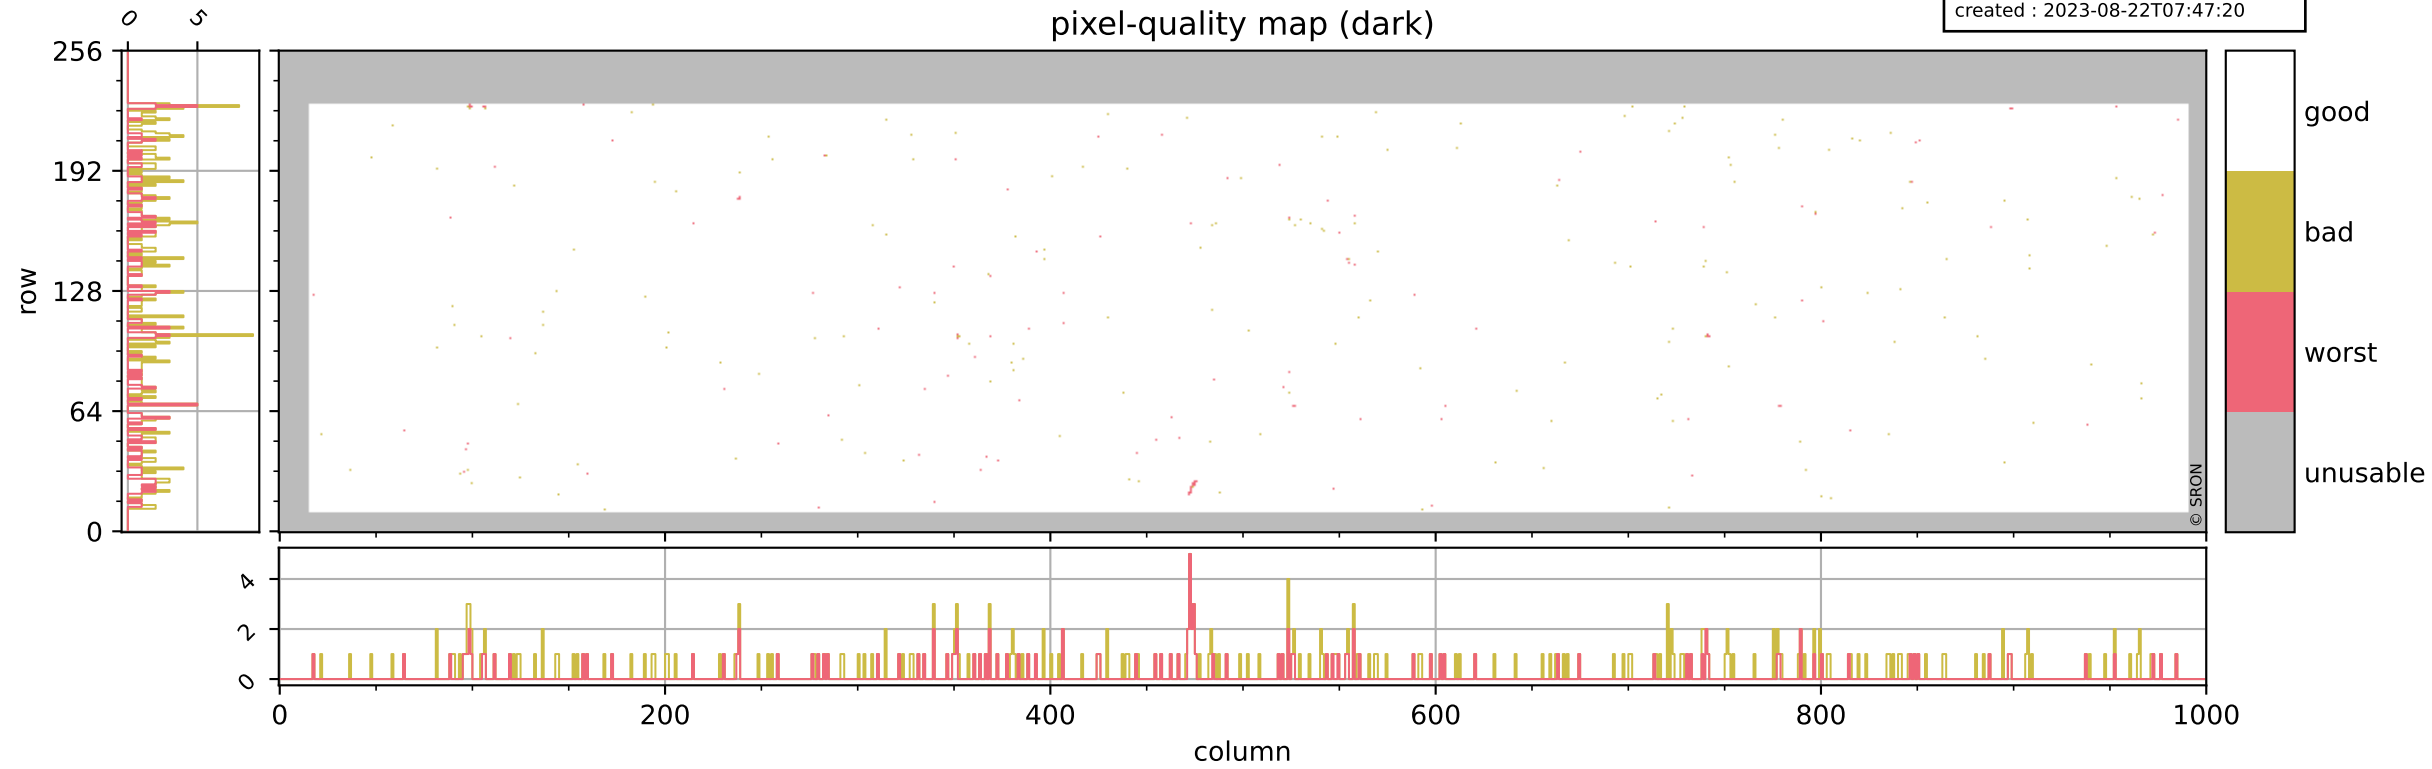

Tropomi SWIR pixel quality (official)

orbits : 19 in [4777, 4822]
coverage : 2018-09-15 / 2018-09-18
bad (quality < 0.8) : 2776
worst (quality < 0.1) : 312
created : 2023-08-22T07:47:20

pixel-quality map

Tropomi SWIR pixel quality (official)

orbits : 19 in [4777, 4822]
coverage : 2018-09-15 / 2018-09-18
bad (quality < 0.8) : 292
worst (quality < 0.1) : 117
created : 2023-08-22T07:47:20

pixel-quality map (dark)

Tropomi SWIR pixel quality (official)

orbits : 19 in [4777, 4822]
coverage : 2018-09-15 / 2018-09-18
bad (quality < 0.8) : 2534
worst (quality < 0.1) : 232
created : 2023-08-22T07:47:20

Tropomi SWIR pixel quality (official)

orbits : 19 in [4777, 4822]
coverage : 2018-09-15 / 2018-09-18
created : 2023-08-22T07:47:21

Histograms of pixel-quality

Tropomi SWIR pixel quality (official) ground-tracks of Sentinel-5P

orbits : 19 in [4777, 4822]
coverage : 2018-09-15 / 2018-09-18
created : 2023-08-22T07:47:21