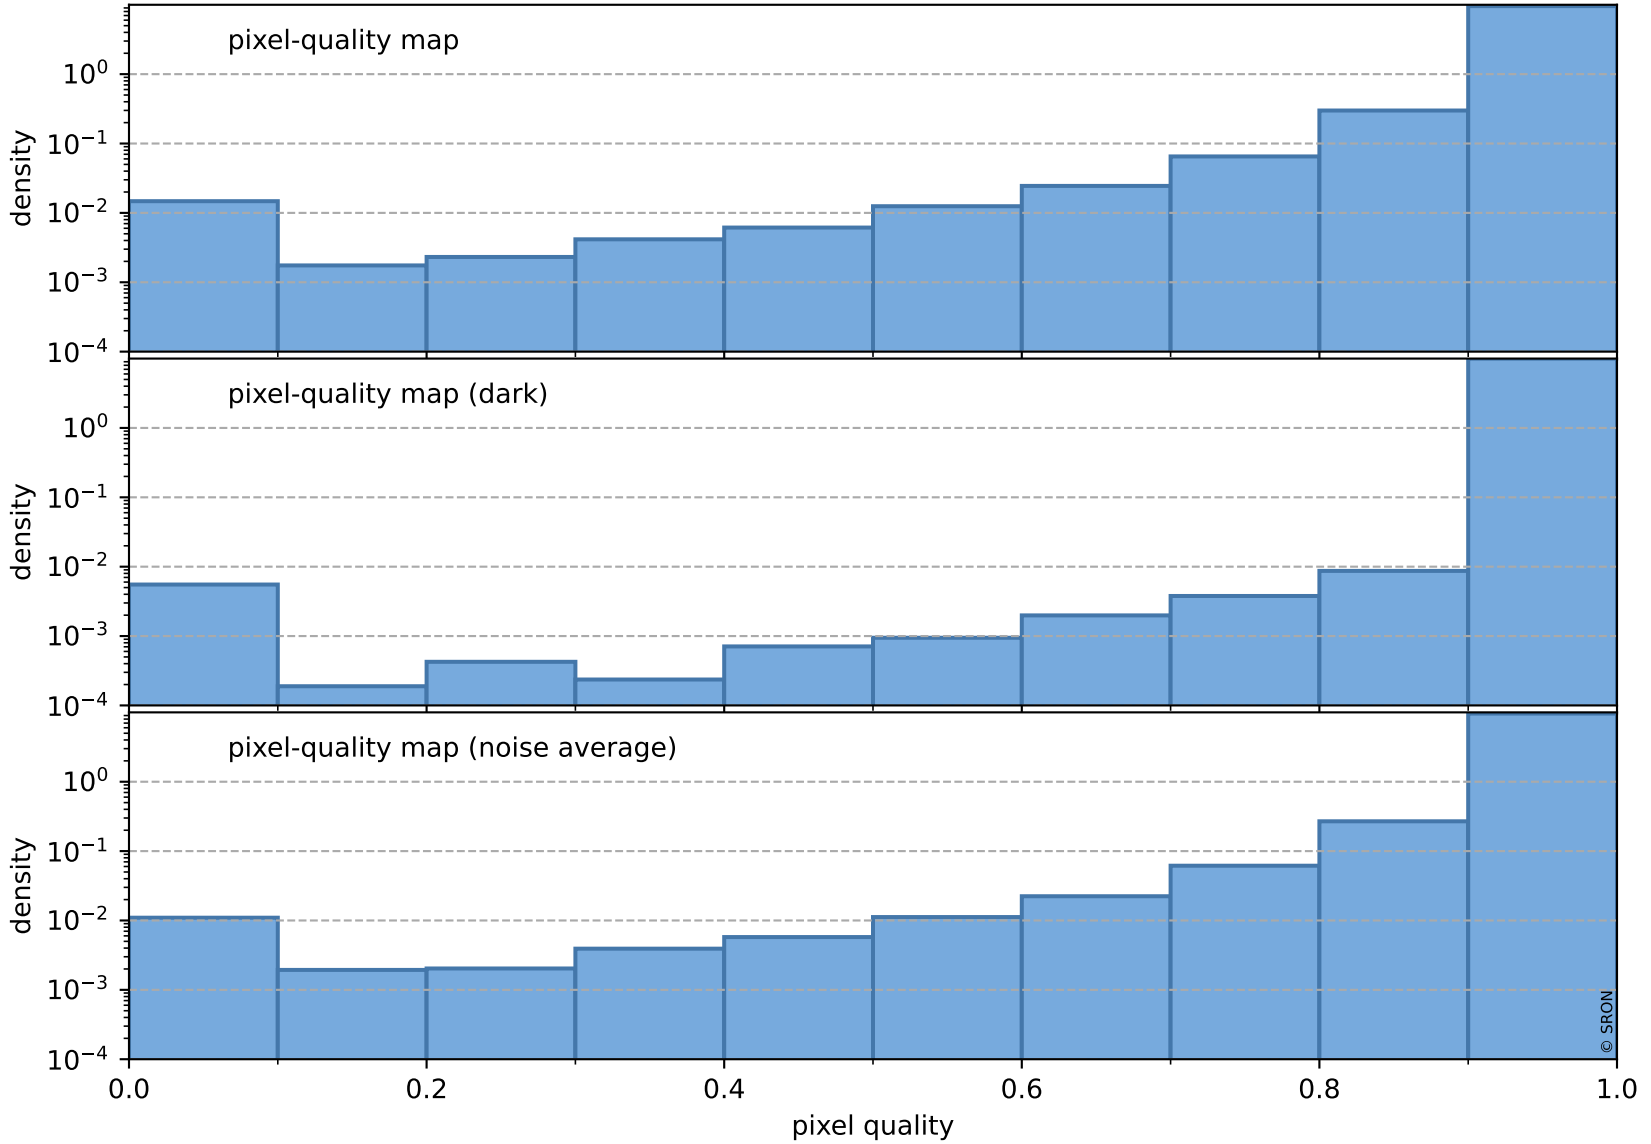

orbits : 19 in [4777, 4822]
coverage : 2018-09-15 / 2018-09-18
to good : 353
good to bad : 781
to worst : 102
created : 2023-08-22T07:47:20

total quality compared with SWIR pixel-quality CKD

Tropomi SWIR pixel quality (official)

orbits : 19 in [4777, 4822]
coverage : 2018-09-15 / 2018-09-18
created : 2023-08-22T07:47:21

Histograms of pixel-quality

Tropomi SWIR pixel quality (official) ground-tracks of Sentinel-5P

orbits : 19 in [4777, 4822]
coverage : 2018-09-15 / 2018-09-18
created : 2023-08-22T07:47:21

Tropomi SWIR pixel quality (official)

orbits : [2827, 4822]
coverage : 2018-04-30 / 2018-09-18
created : 2023-08-22T07:47:21

trend of pixel quality & temperatures