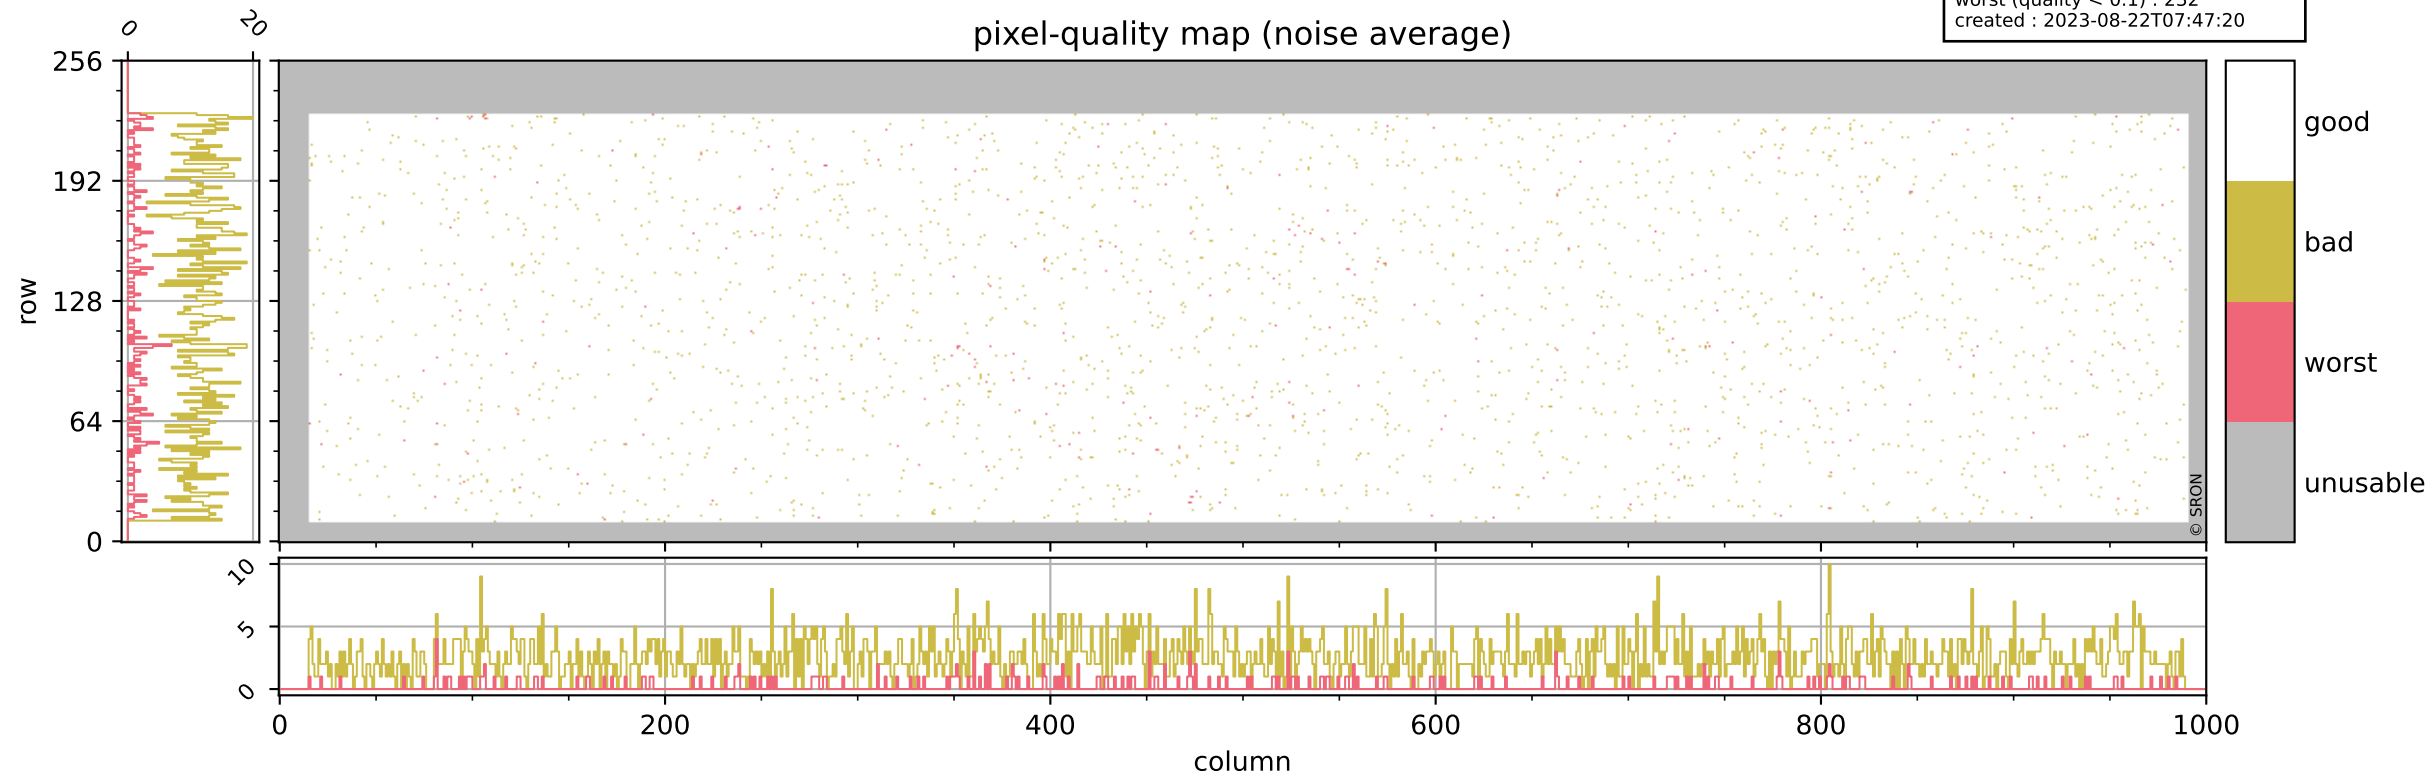

Tropomi SWIR pixel quality (official)

orbits : 19 in [4777, 4822]
coverage : 2018-09-15 / 2018-09-18
bad (quality < 0.8) : 292
worst (quality < 0.1) : 117
created : 2023-08-22T07:47:20

pixel-quality map (dark)

Tropomi SWIR pixel quality (official)

orbits : 19 in [4777, 4822]
coverage : 2018-09-15 / 2018-09-18
bad (quality < 0.8) : 2534
worst (quality < 0.1) : 232
created : 2023-08-22T07:47:20

Tropomi SWIR pixel quality (official)

orbits : 19 in [4777, 4822]
coverage : 2018-09-15 / 2018-09-18
to good : 353
good to bad : 781
to worst : 102
created : 2023-08-22T07:47:20

total quality compared with SWIR pixel-quality CKD

Tropomi SWIR pixel quality (official)

orbits : 19 in [4777, 4822]
coverage : 2018-09-15 / 2018-09-18
created : 2023-08-22T07:47:21

Histograms of pixel-quality

Tropomi SWIR pixel quality (official) ground-tracks of Sentinel-5P

orbits : 19 in [4777, 4822]
coverage : 2018-09-15 / 2018-09-18
created : 2023-08-22T07:47:21