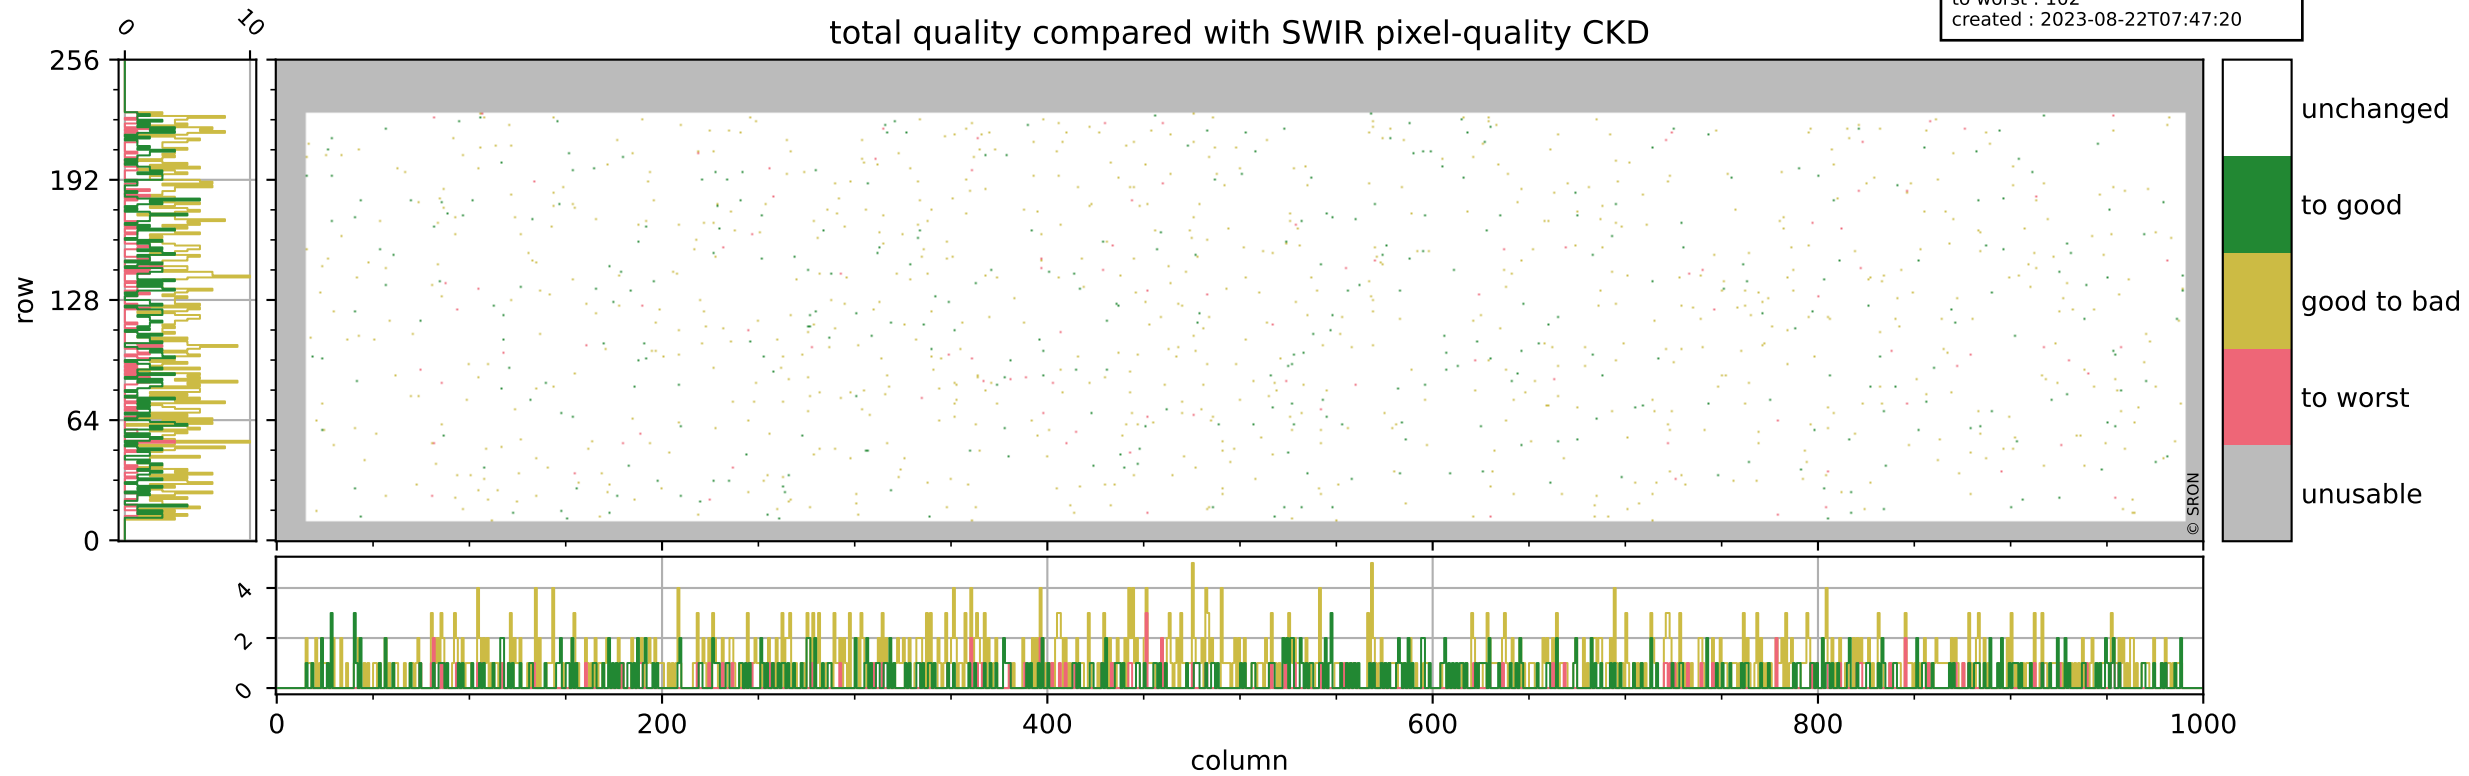

Tropomi SWIR pixel quality (official)

orbits : 19 in [4777, 4822]
coverage : 2018-09-15 / 2018-09-18
bad (quality < 0.8) : 292
worst (quality < 0.1) : 117
created : 2023-08-22T07:47:20

pixel-quality map (dark)

Tropomi SWIR pixel quality (official)

orbits : 19 in [4777, 4822]
coverage : 2018-09-15 / 2018-09-18
bad (quality < 0.8) : 2534
worst (quality < 0.1) : 232
created : 2023-08-22T07:47:20

Tropomi SWIR pixel quality (official)

orbits : 19 in [4777, 4822]
coverage : 2018-09-15 / 2018-09-18
to good : 353
good to bad : 781
to worst : 102
created : 2023-08-22T07:47:20

total quality compared with SWIR pixel-quality CKD

Tropomi SWIR pixel quality (official)

orbits : 19 in [4777, 4822]
coverage : 2018-09-15 / 2018-09-18
created : 2023-08-22T07:47:21

Histograms of pixel-quality

Tropomi SWIR pixel quality (official) ground-tracks of Sentinel-5P

orbits : 19 in [4777, 4822]
coverage : 2018-09-15 / 2018-09-18
created : 2023-08-22T07:47:21