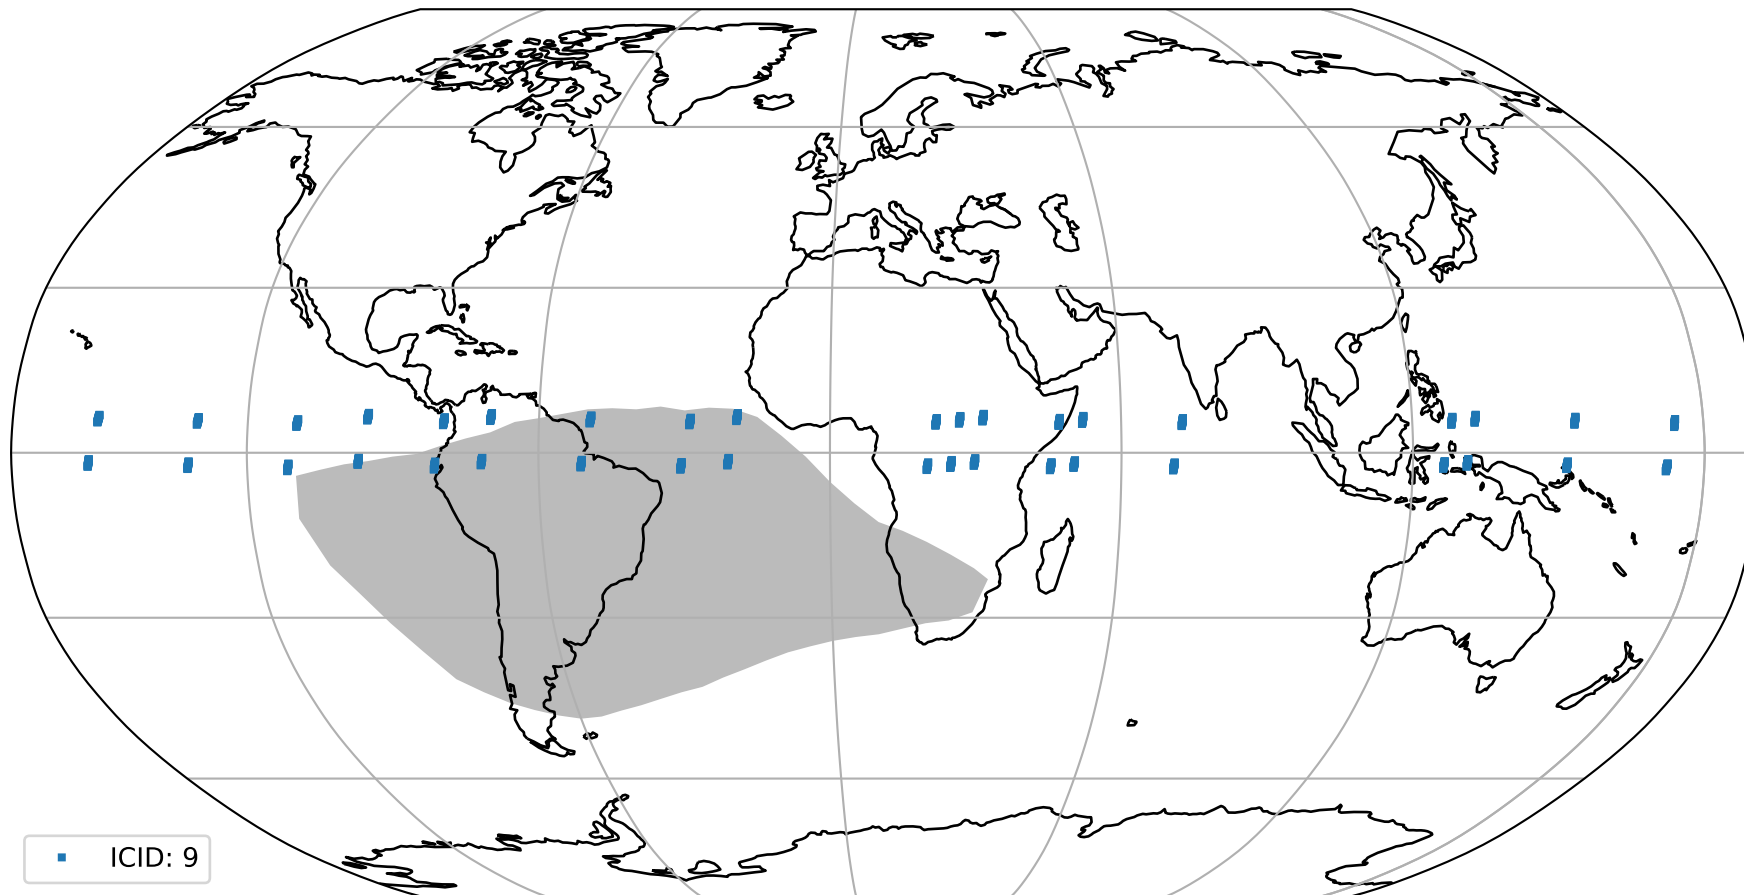

Tropomi SWIR pixel quality (official)

orbits : 19 in [4777, 4822]
coverage : 2018-09-15 / 2018-09-18
bad (quality < 0.8) : 2534
worst (quality < 0.1) : 232
created : 2023-08-22T07:47:20

Tropomi SWIR pixel quality (official)

orbits : 19 in [4777, 4822]
coverage : 2018-09-15 / 2018-09-18
to good : 353
good to bad : 781
to worst : 102
created : 2023-08-22T07:47:20

total quality compared with SWIR pixel-quality CKD

Tropomi SWIR pixel quality (official)

orbits : 19 in [4777, 4822]
coverage : 2018-09-15 / 2018-09-18
created : 2023-08-22T07:47:21

Histograms of pixel-quality

Tropomi SWIR pixel quality (official) ground-tracks of Sentinel-5P

orbits : 19 in [4777, 4822]
coverage : 2018-09-15 / 2018-09-18
created : 2023-08-22T07:47:21

Tropomi SWIR pixel quality (official)

orbits : [2827, 4822]
coverage : 2018-04-30 / 2018-09-18
created : 2023-08-22T07:47:21

trend of pixel quality & temperatures