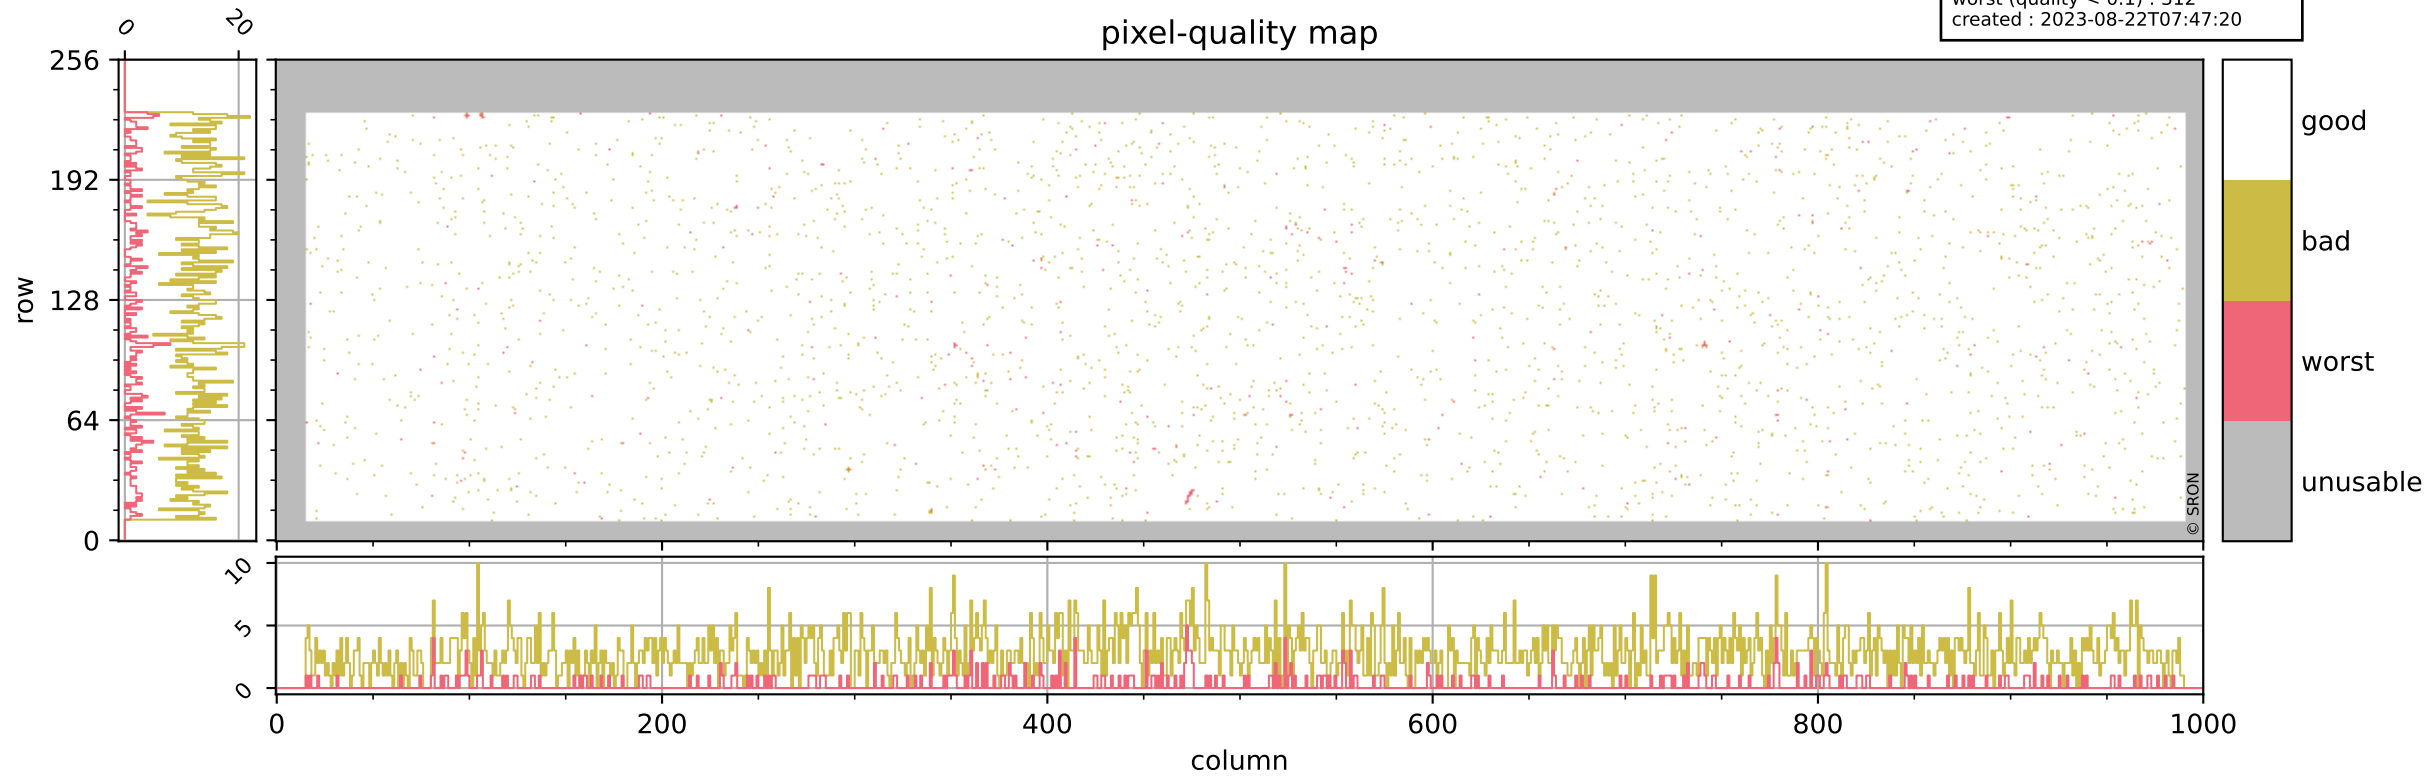

Tropomi SWIR pixel quality (official)

orbits : 19 in [4777, 4822]
coverage : 2018-09-15 / 2018-09-18
bad (quality < 0.8) : 2776
worst (quality < 0.1) : 312
created : 2023-08-22T07:47:20

pixel-quality map

Tropomi SWIR pixel quality (official)

orbits : 19 in [4777, 4822]
coverage : 2018-09-15 / 2018-09-18
bad (quality < 0.8) : 292
worst (quality < 0.1) : 117
created : 2023-08-22T07:47:20

pixel-quality map (dark)

Tropomi SWIR pixel quality (official)

orbits : 19 in [4777, 4822]
coverage : 2018-09-15 / 2018-09-18
bad (quality < 0.8) : 2534
worst (quality < 0.1) : 232
created : 2023-08-22T07:47:20

Tropomi SWIR pixel quality (official)

orbits : 19 in [4777, 4822]
coverage : 2018-09-15 / 2018-09-18
created : 2023-08-22T07:47:21

Histograms of pixel-quality

Tropomi SWIR pixel quality (official) ground-tracks of Sentinel-5P

orbits : 19 in [4777, 4822]
coverage : 2018-09-15 / 2018-09-18
created : 2023-08-22T07:47:21