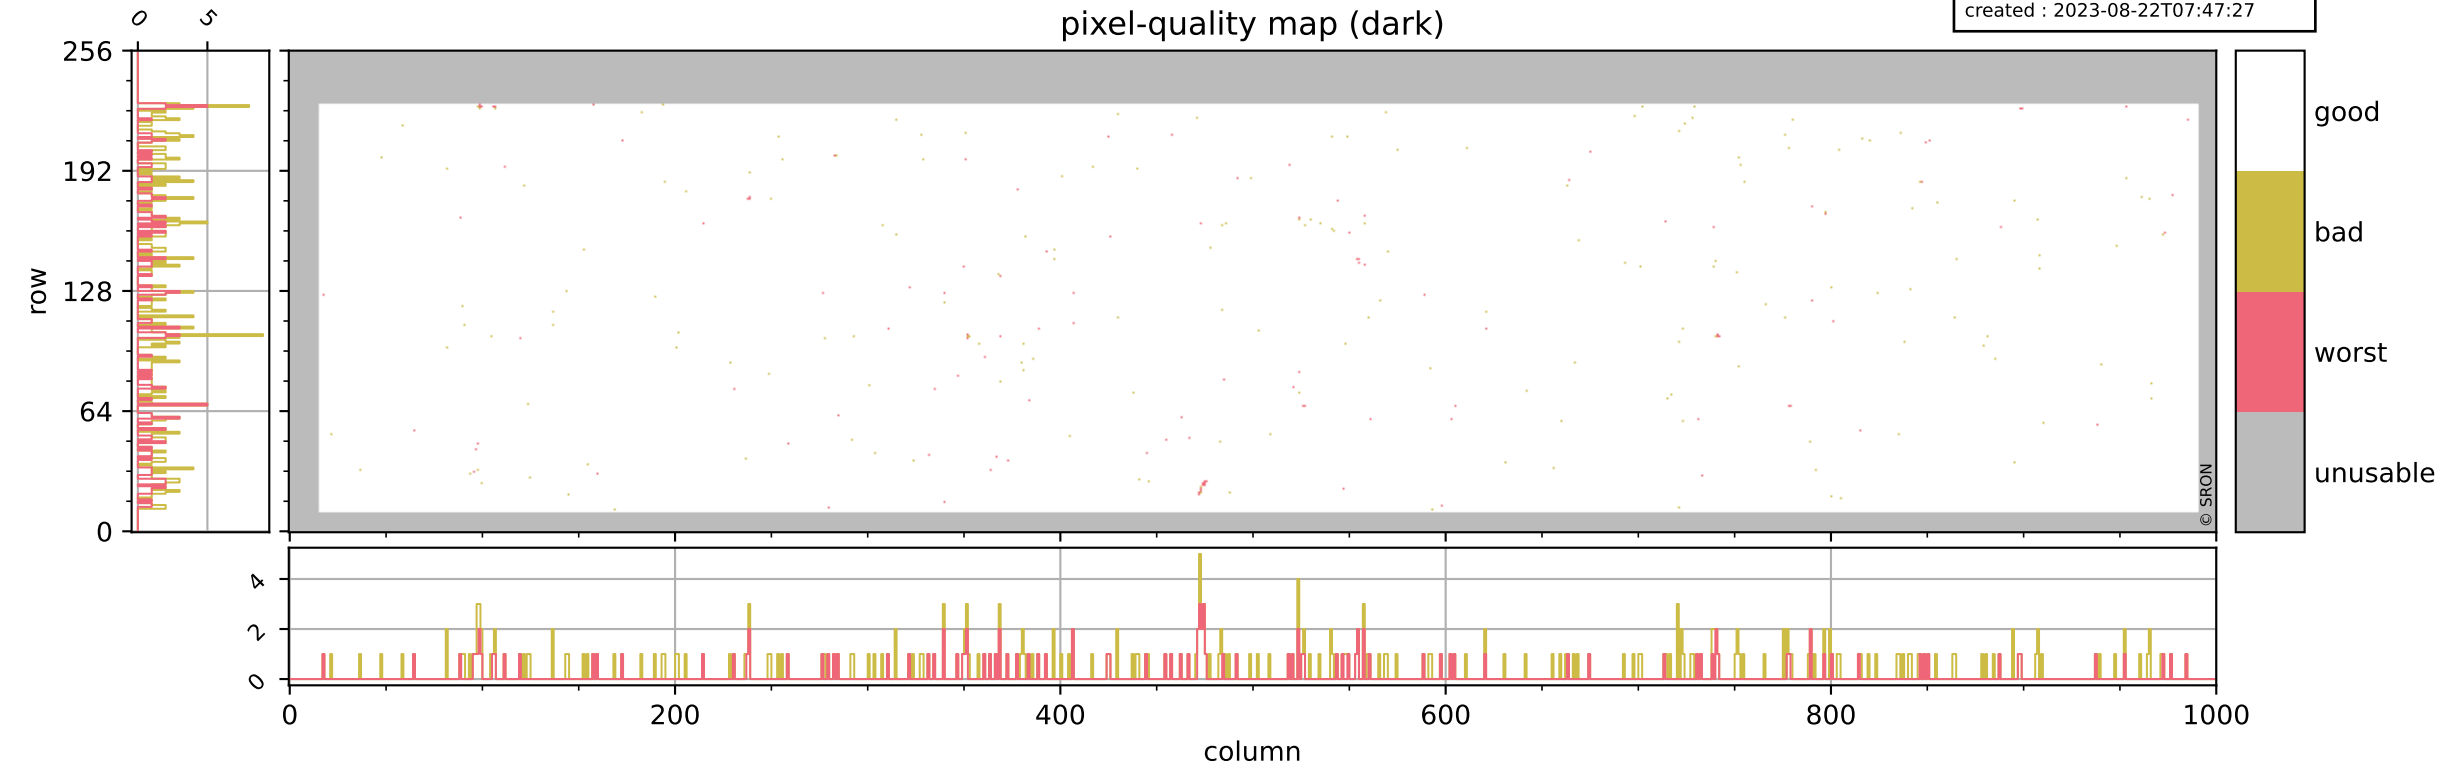

Tropomi SWIR pixel quality (official)

orbits : 19 in [4822, 4867]
coverage : 2018-09-18 / 2018-09-21
bad (quality < 0.8) : 2752
worst (quality < 0.1) : 306
created : 2023-08-22T07:47:26

Tropomi SWIR pixel quality (official)

orbits : 19 in [4822, 4867]
coverage : 2018-09-18 / 2018-09-21
bad (quality < 0.8) : 292
worst (quality < 0.1) : 116
created : 2023-08-22T07:47:27

pixel-quality map (dark)

Tropomi SWIR pixel quality (official)

orbits : 19 in [4822, 4867]
coverage : 2018-09-18 / 2018-09-21
bad (quality < 0.8) : 2512
worst (quality < 0.1) : 225
created : 2023-08-22T07:47:27

pixel-quality map (noise average)

Tropomi SWIR pixel quality (official)

orbits : 19 in [4822, 4867]
coverage : 2018-09-18 / 2018-09-21
created : 2023-08-22T07:47:27

Histograms of pixel-quality

Tropomi SWIR pixel quality (official) ground-tracks of Sentinel-5P

orbits : 19 in [4822, 4867]
coverage : 2018-09-18 / 2018-09-21
created : 2023-08-22T07:47:28