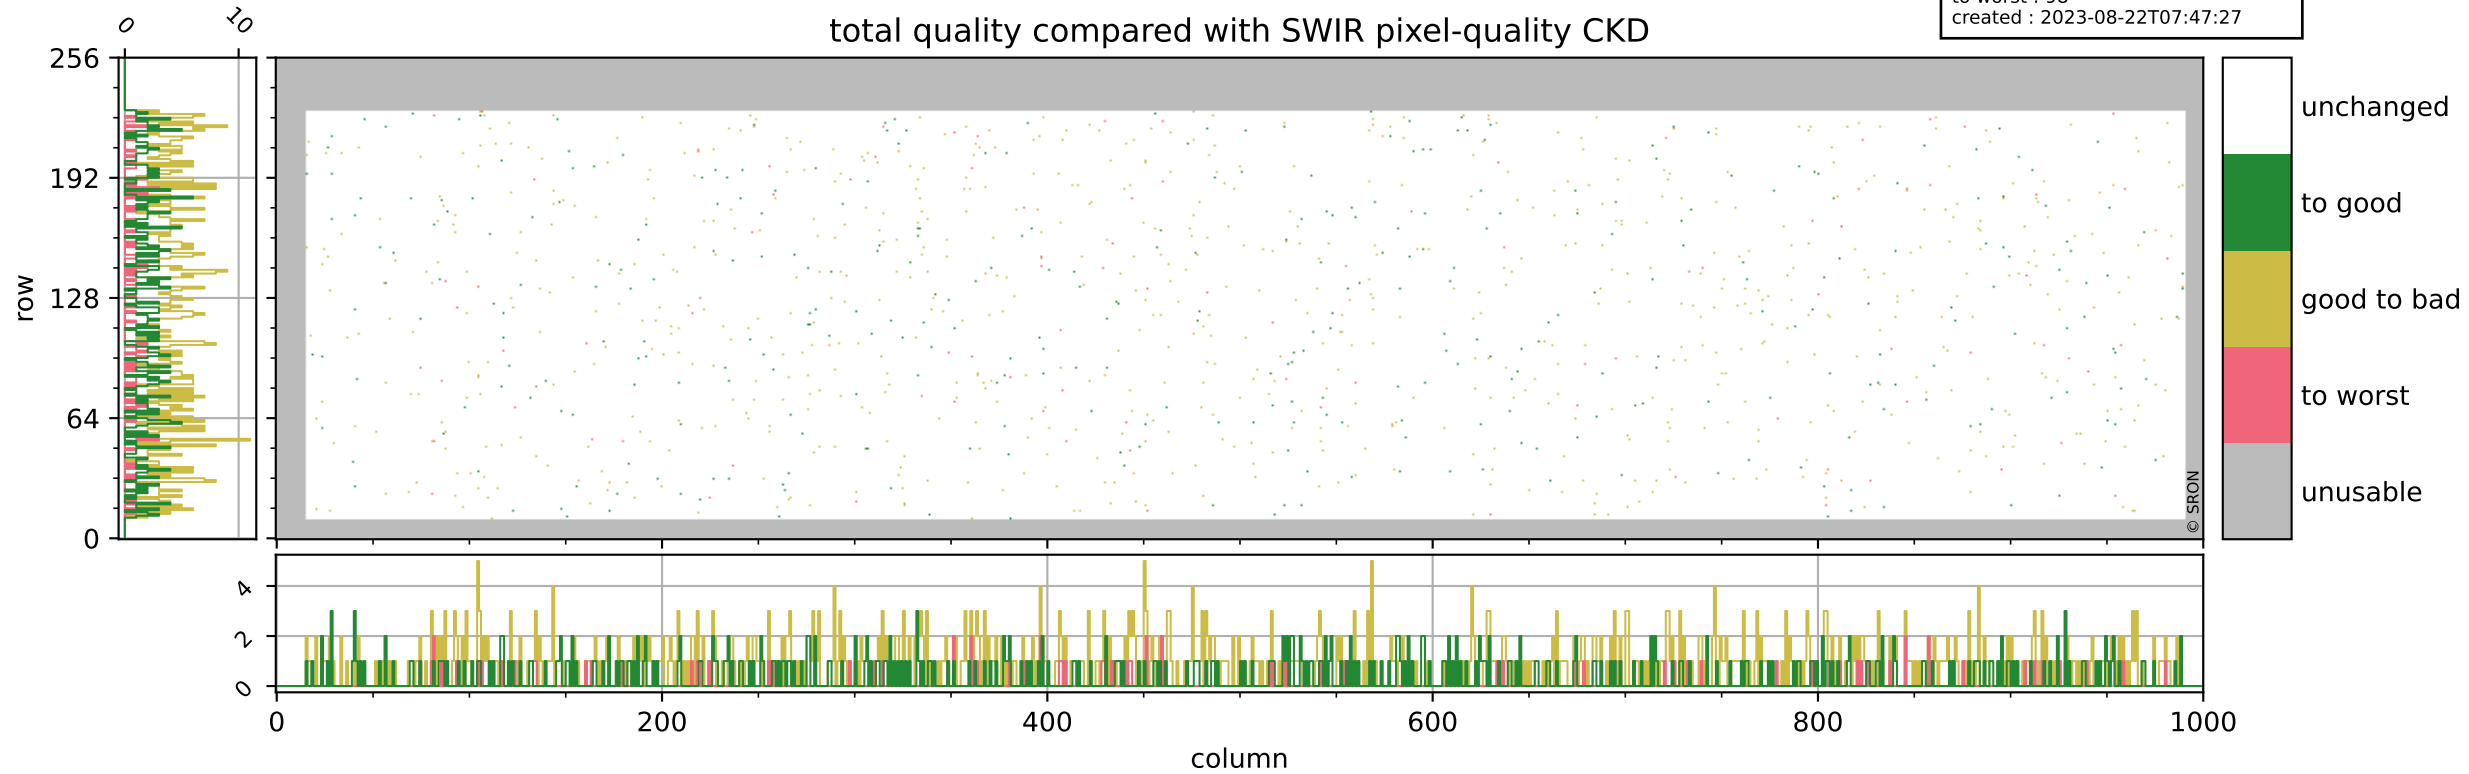

orbits : 19 in [4822, 4867]
coverage : 2018-09-18 / 2018-09-21
bad (quality < 0.8) : 292
worst (quality < 0.1) : 116
created : 2023-08-22T07:47:27

pixel-quality map (dark)

Tropomi SWIR pixel quality (official)

orbits : 19 in [4822, 4867]
coverage : 2018-09-18 / 2018-09-21
bad (quality < 0.8) : 2512
worst (quality < 0.1) : 225
created : 2023-08-22T07:47:27

pixel-quality map (noise average)

Tropomi SWIR pixel quality (official)

orbits : 19 in [4822, 4867]
coverage : 2018-09-18 / 2018-09-21
to good : 358
good to bad : 759
to worst : 98
created : 2023-08-22T07:47:27

total quality compared with SWIR pixel-quality CKD

Tropomi SWIR pixel quality (official)

orbits : 19 in [4822, 4867]
coverage : 2018-09-18 / 2018-09-21
created : 2023-08-22T07:47:27

Histograms of pixel-quality

Tropomi SWIR pixel quality (official) ground-tracks of Sentinel-5P

orbits : 19 in [4822, 4867]
coverage : 2018-09-18 / 2018-09-21
created : 2023-08-22T07:47:28