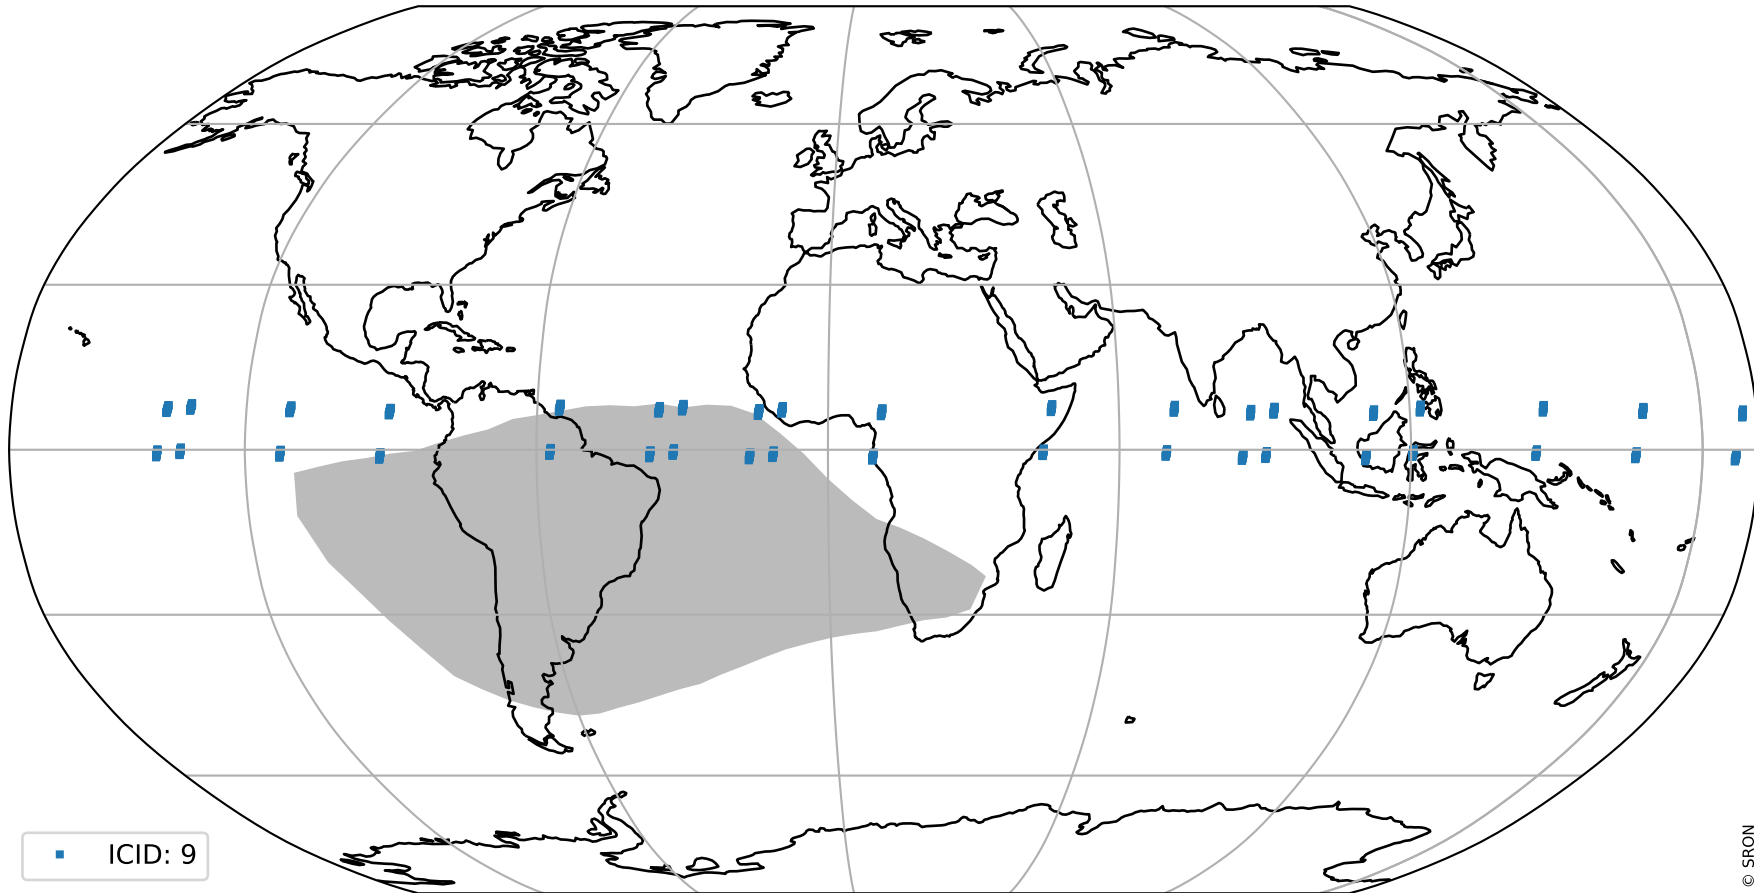

orbits : 19 in [4822, 4867]
coverage : 2018-09-18 / 2018-09-21
bad (quality < 0.8) : 2512
worst (quality < 0.1) : 225
created : 2023-08-22T07:47:27

pixel-quality map (noise average)

Tropomi SWIR pixel quality (official)

orbits : 19 in [4822, 4867]
coverage : 2018-09-18 / 2018-09-21
to good : 358
good to bad : 759
to worst : 98
created : 2023-08-22T07:47:27

total quality compared with SWIR pixel-quality CKD

Tropomi SWIR pixel quality (official)

orbits : 19 in [4822, 4867]
coverage : 2018-09-18 / 2018-09-21
created : 2023-08-22T07:47:27

Histograms of pixel-quality

Tropomi SWIR pixel quality (official) ground-tracks of Sentinel-5P

orbits : 19 in [4822, 4867]
coverage : 2018-09-18 / 2018-09-21
created : 2023-08-22T07:47:28

Tropomi SWIR pixel quality (official)

orbits : [2827, 4867]
coverage : 2018-04-30 / 2018-09-21
created : 2023-08-22T07:47:28

trend of pixel quality & temperatures