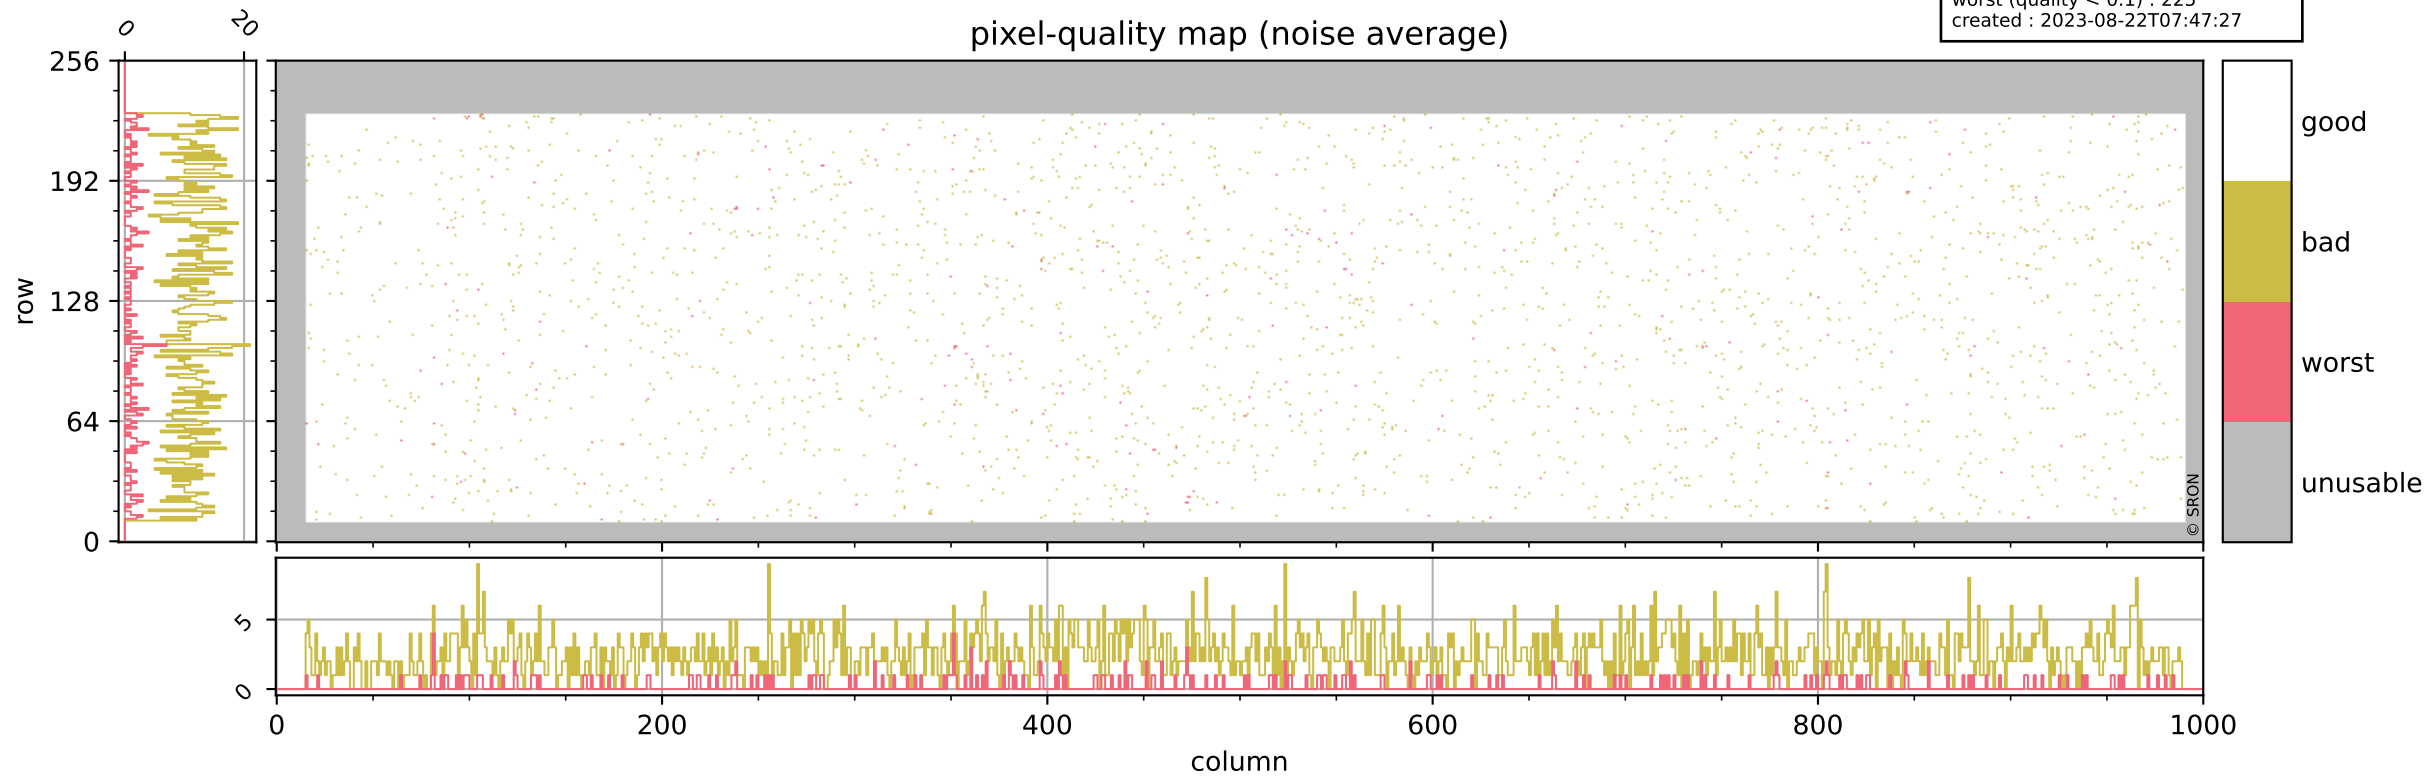

orbits : 19 in [4822, 4867]
coverage : 2018-09-18 / 2018-09-21
bad (quality < 0.8) : 292
worst (quality < 0.1) : 116
created : 2023-08-22T07:47:27

pixel-quality map (dark)

Tropomi SWIR pixel quality (official)

orbits : 19 in [4822, 4867]
coverage : 2018-09-18 / 2018-09-21
bad (quality < 0.8) : 2512
worst (quality < 0.1) : 225
created : 2023-08-22T07:47:27

pixel-quality map (noise average)

Tropomi SWIR pixel quality (official)

orbits : 19 in [4822, 4867]
coverage : 2018-09-18 / 2018-09-21
to good : 358
good to bad : 759
to worst : 98
created : 2023-08-22T07:47:27

total quality compared with SWIR pixel-quality CKD

Tropomi SWIR pixel quality (official)

orbits : 19 in [4822, 4867]
coverage : 2018-09-18 / 2018-09-21
created : 2023-08-22T07:47:27

Histograms of pixel-quality

Tropomi SWIR pixel quality (official) ground-tracks of Sentinel-5P

orbits : 19 in [4822, 4867]
coverage : 2018-09-18 / 2018-09-21
created : 2023-08-22T07:47:28