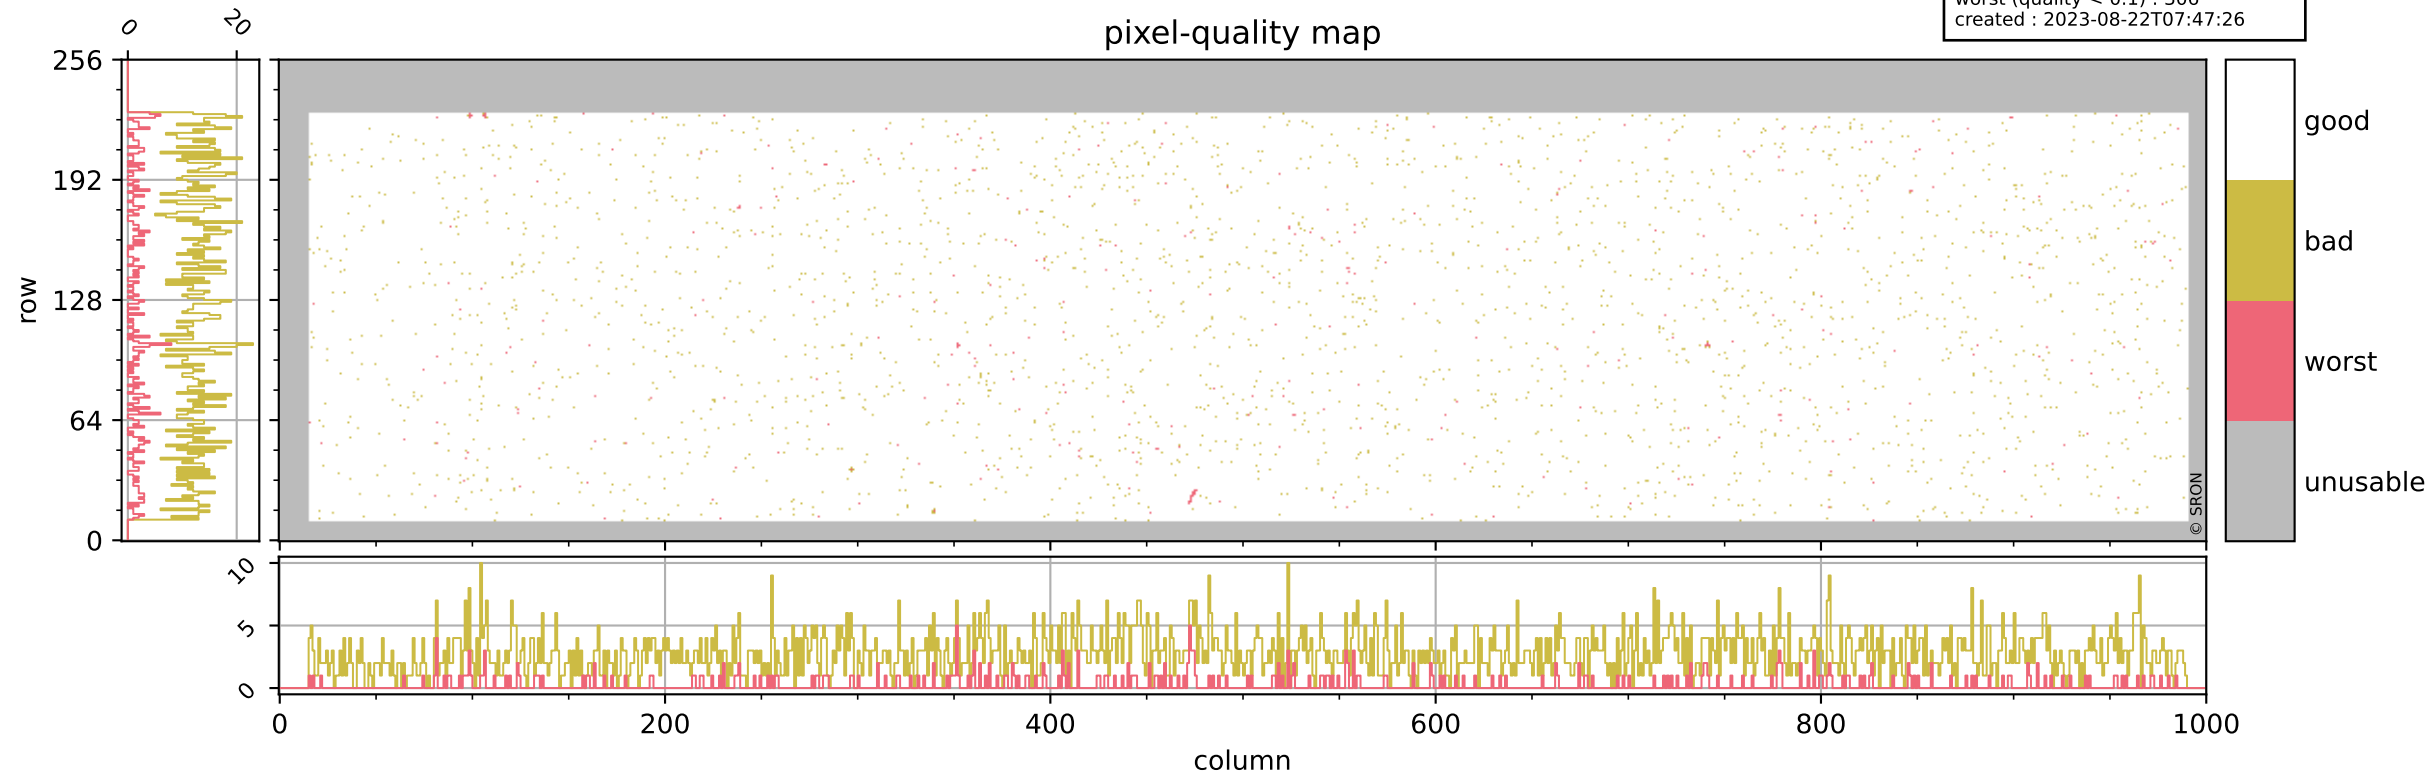

Tropomi SWIR pixel quality (official)

orbits : 19 in [4822, 4867]
coverage : 2018-09-18 / 2018-09-21
bad (quality < 0.8) : 2752
worst (quality < 0.1) : 306
created : 2023-08-22T07:47:26

Tropomi SWIR pixel quality (official)

orbits : 19 in [4822, 4867]
coverage : 2018-09-18 / 2018-09-21
bad (quality < 0.8) : 292
worst (quality < 0.1) : 116
created : 2023-08-22T07:47:27

pixel-quality map (dark)

Tropomi SWIR pixel quality (official)

orbits : 19 in [4822, 4867]
coverage : 2018-09-18 / 2018-09-21
bad (quality < 0.8) : 2512
worst (quality < 0.1) : 225
created : 2023-08-22T07:47:27

pixel-quality map (noise average)

Tropomi SWIR pixel quality (official)

orbits : 19 in [4822, 4867]
coverage : 2018-09-18 / 2018-09-21
created : 2023-08-22T07:47:27

Histograms of pixel-quality

Tropomi SWIR pixel quality (official) ground-tracks of Sentinel-5P

orbits : 19 in [4822, 4867]
coverage : 2018-09-18 / 2018-09-21
created : 2023-08-22T07:47:28