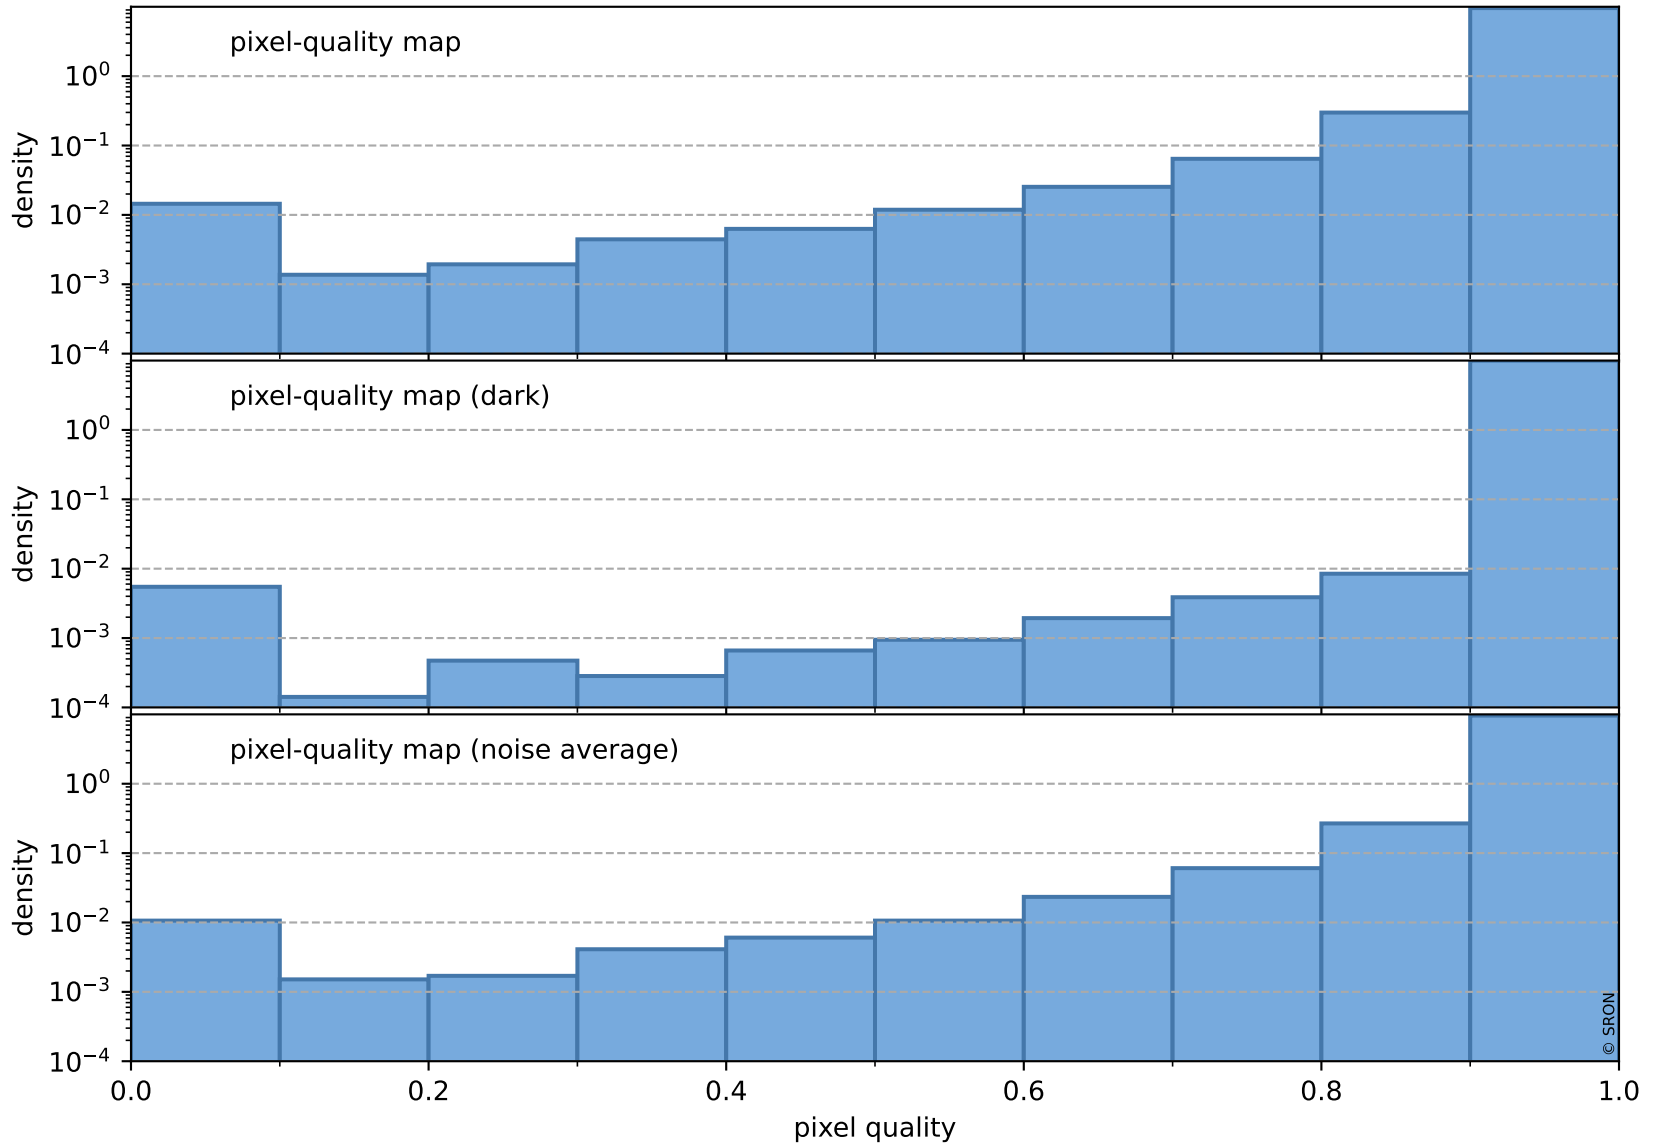

orbits : 19 in [4822, 4867]
coverage : 2018-09-18 / 2018-09-21
to good : 358
good to bad : 759
to worst : 98
created : 2023-08-22T07:47:27

total quality compared with SWIR pixel-quality CKD

Tropomi SWIR pixel quality (official)

orbits : 19 in [4822, 4867]
coverage : 2018-09-18 / 2018-09-21
created : 2023-08-22T07:47:27

Histograms of pixel-quality

Tropomi SWIR pixel quality (official) ground-tracks of Sentinel-5P

orbits : 19 in [4822, 4867]
coverage : 2018-09-18 / 2018-09-21
created : 2023-08-22T07:47:28

Tropomi SWIR pixel quality (official)

orbits : [2827, 4867]
coverage : 2018-04-30 / 2018-09-21
created : 2023-08-22T07:47:28

trend of pixel quality & temperatures