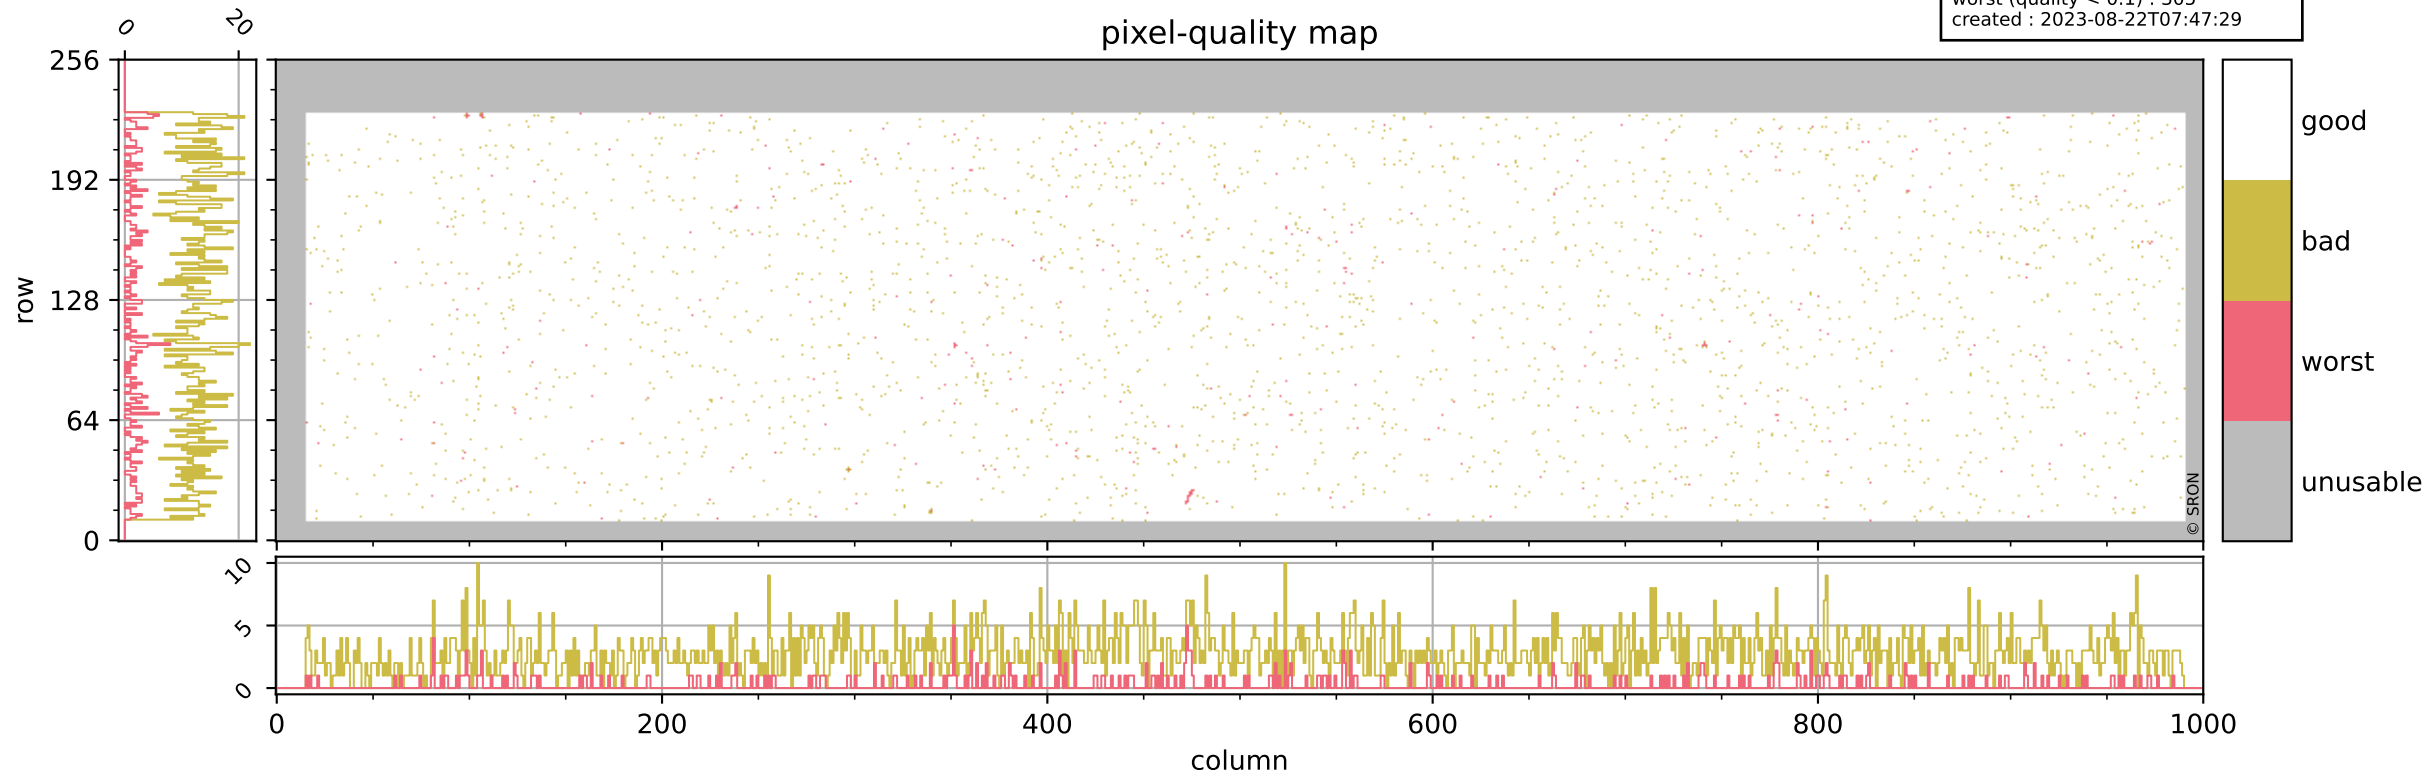

Tropomi SWIR pixel quality (official)

orbits : 19 in [4837, 4882]
coverage : 2018-09-19 / 2018-09-22
bad (quality < 0.8) : 2759
worst (quality < 0.1) : 305
created : 2023-08-22T07:47:29

pixel-quality map

Tropomi SWIR pixel quality (official)

orbits : 19 in [4837, 4882]
coverage : 2018-09-19 / 2018-09-22
bad (quality < 0.8) : 292
worst (quality < 0.1) : 115
created : 2023-08-22T07:47:29

Tropomi SWIR pixel quality (official)

orbits : 19 in [4837, 4882]
coverage : 2018-09-19 / 2018-09-22
bad (quality < 0.8) : 2523
worst (quality < 0.1) : 223
created : 2023-08-22T07:47:29

Tropomi SWIR pixel quality (official)

orbits : 19 in [4837, 4882]
coverage : 2018-09-19 / 2018-09-22
to good : 347
good to bad : 756
to worst : 97
created : 2023-08-22T07:47:29

Tropomi SWIR pixel quality (official) ground-tracks of Sentinel-5P

orbits : 19 in [4837, 4882]
coverage : 2018-09-19 / 2018-09-22
created : 2023-08-22T07:47:30

Tropomi SWIR pixel quality (official)

orbits : [2827, 4882]
coverage : 2018-04-30 / 2018-09-22
created : 2023-08-22T07:47:30