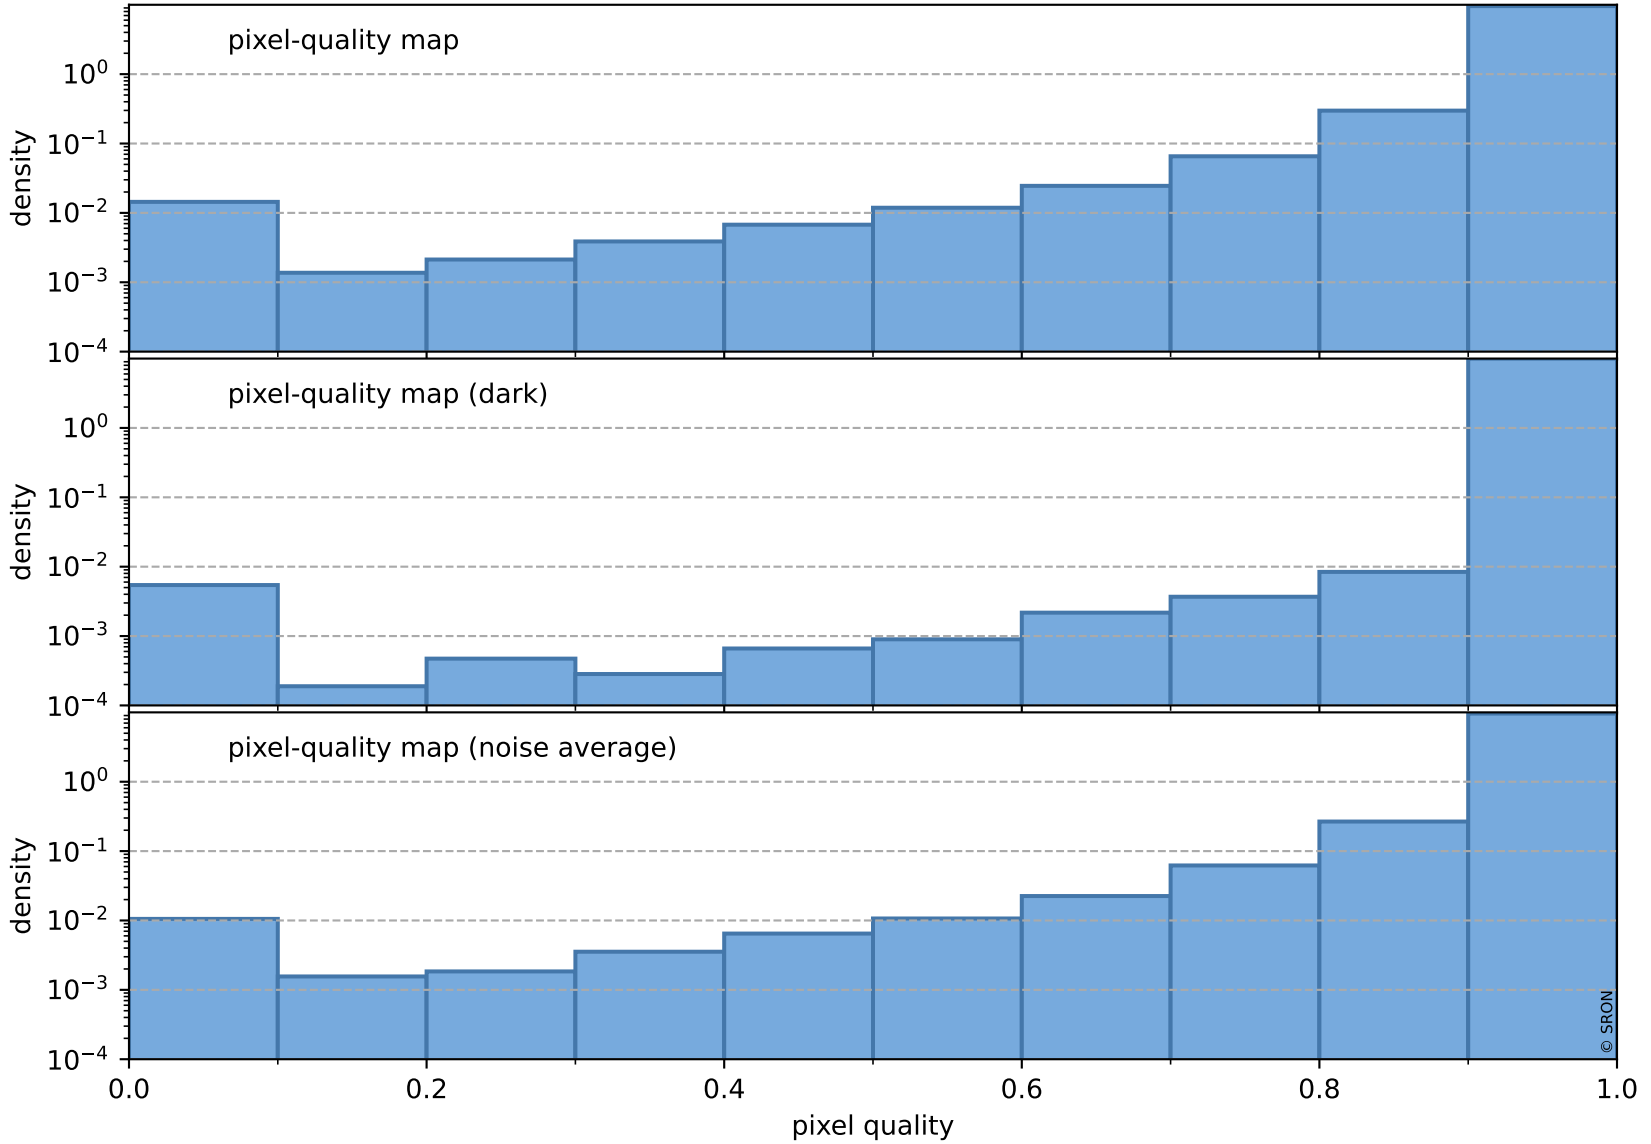

orbits : 19 in [4837, 4882]
coverage : 2018-09-19 / 2018-09-22
bad (quality < 0.8) : 2523
worst (quality < 0.1) : 223
created : 2023-08-22T07:47:29

Tropomi SWIR pixel quality (official)

orbits : 19 in [4837, 4882]
coverage : 2018-09-19 / 2018-09-22
to good : 347
good to bad : 756
to worst : 97
created : 2023-08-22T07:47:29

total quality compared with SWIR pixel-quality CKD

Tropomi SWIR pixel quality (official)

orbits : 19 in [4837, 4882]
coverage : 2018-09-19 / 2018-09-22
created : 2023-08-22T07:47:30

Histograms of pixel-quality

Tropomi SWIR pixel quality (official) ground-tracks of Sentinel-5P

orbits : 19 in [4837, 4882]
coverage : 2018-09-19 / 2018-09-22
created : 2023-08-22T07:47:30

Tropomi SWIR pixel quality (official)

orbits : [2827, 4882]
coverage : 2018-04-30 / 2018-09-22
created : 2023-08-22T07:47:30