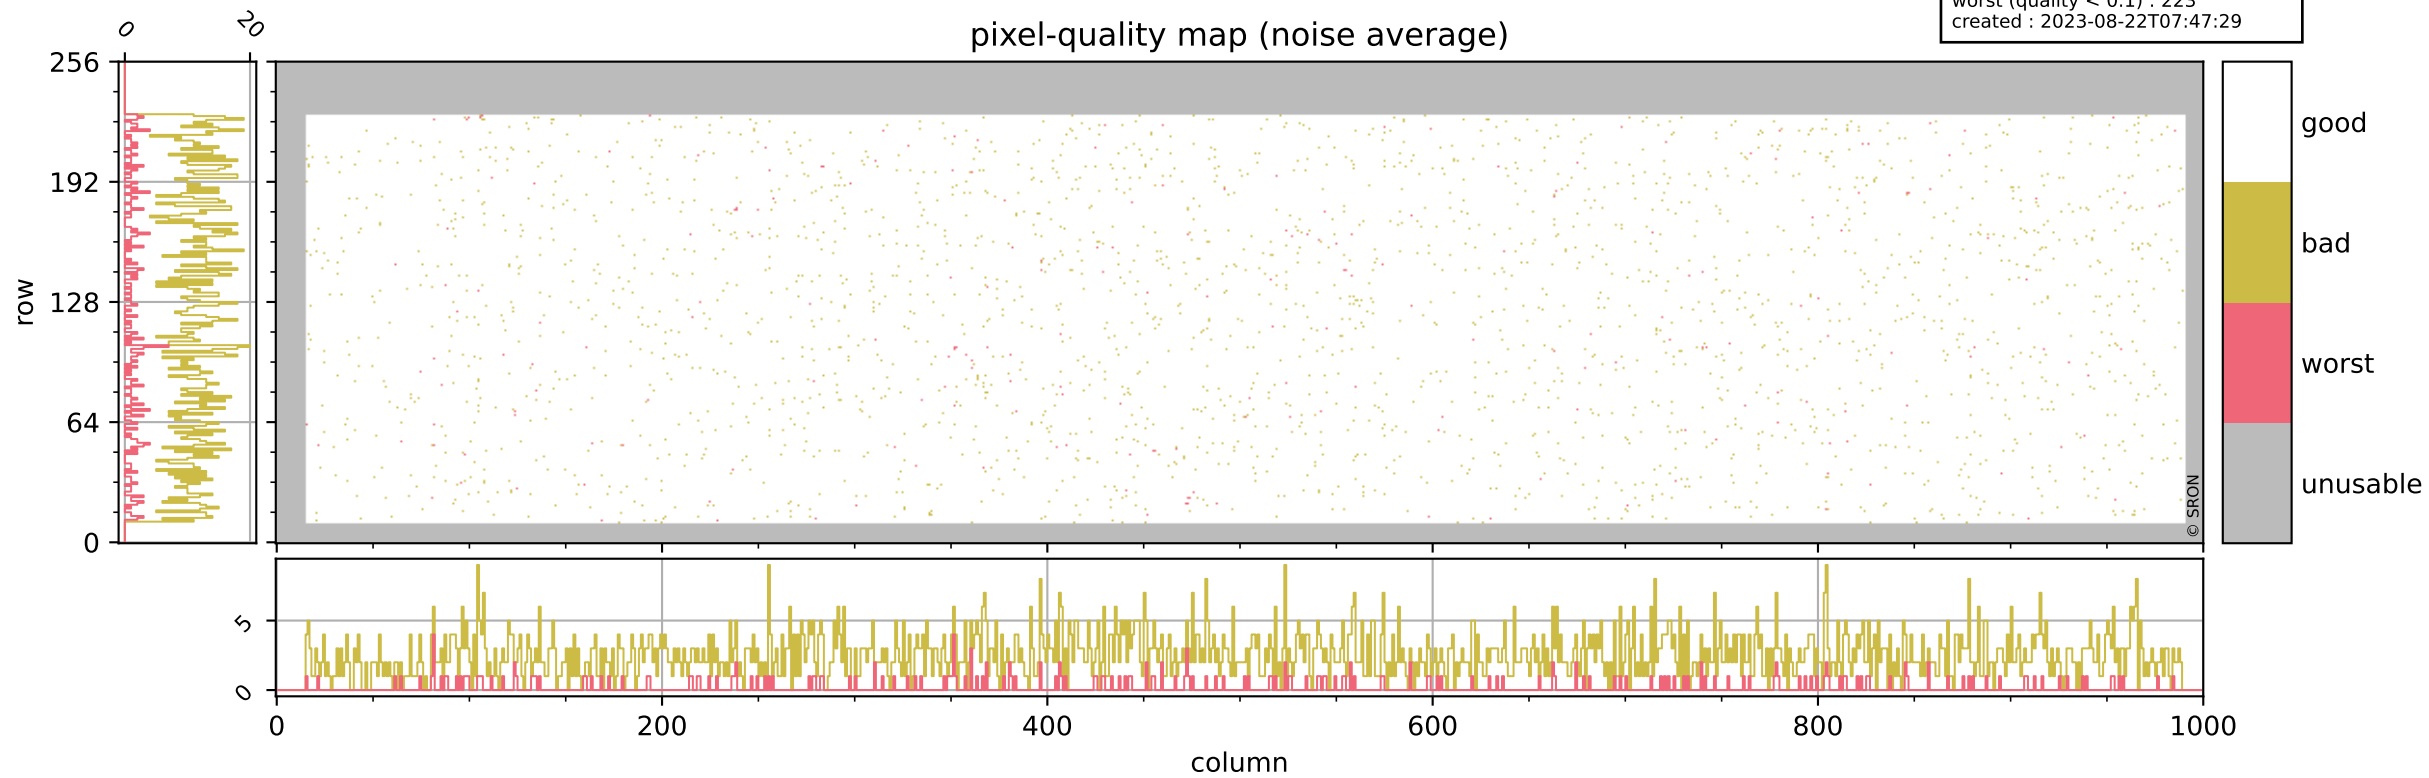

Tropomi SWIR pixel quality (official)

orbits : 19 in [4837, 4882]
coverage : 2018-09-19 / 2018-09-22
bad (quality < 0.8) : 2759
worst (quality < 0.1) : 305
created : 2023-08-22T07:47:29

pixel-quality map

Tropomi SWIR pixel quality (official)

orbits : 19 in [4837, 4882]
coverage : 2018-09-19 / 2018-09-22
bad (quality < 0.8) : 292
worst (quality < 0.1) : 115
created : 2023-08-22T07:47:29

Tropomi SWIR pixel quality (official)

orbits : 19 in [4837, 4882]
coverage : 2018-09-19 / 2018-09-22
bad (quality < 0.8) : 2523
worst (quality < 0.1) : 223
created : 2023-08-22T07:47:29

Tropomi SWIR pixel quality (official)

orbits : 19 in [4837, 4882]
coverage : 2018-09-19 / 2018-09-22
to good : 347
good to bad : 756
to worst : 97
created : 2023-08-22T07:47:29

Tropomi SWIR pixel quality (official) ground-tracks of Sentinel-5P

orbits : 19 in [4837, 4882]
coverage : 2018-09-19 / 2018-09-22
created : 2023-08-22T07:47:30

Tropomi SWIR pixel quality (official)

orbits : [2827, 4882]
coverage : 2018-04-30 / 2018-09-22
created : 2023-08-22T07:47:30