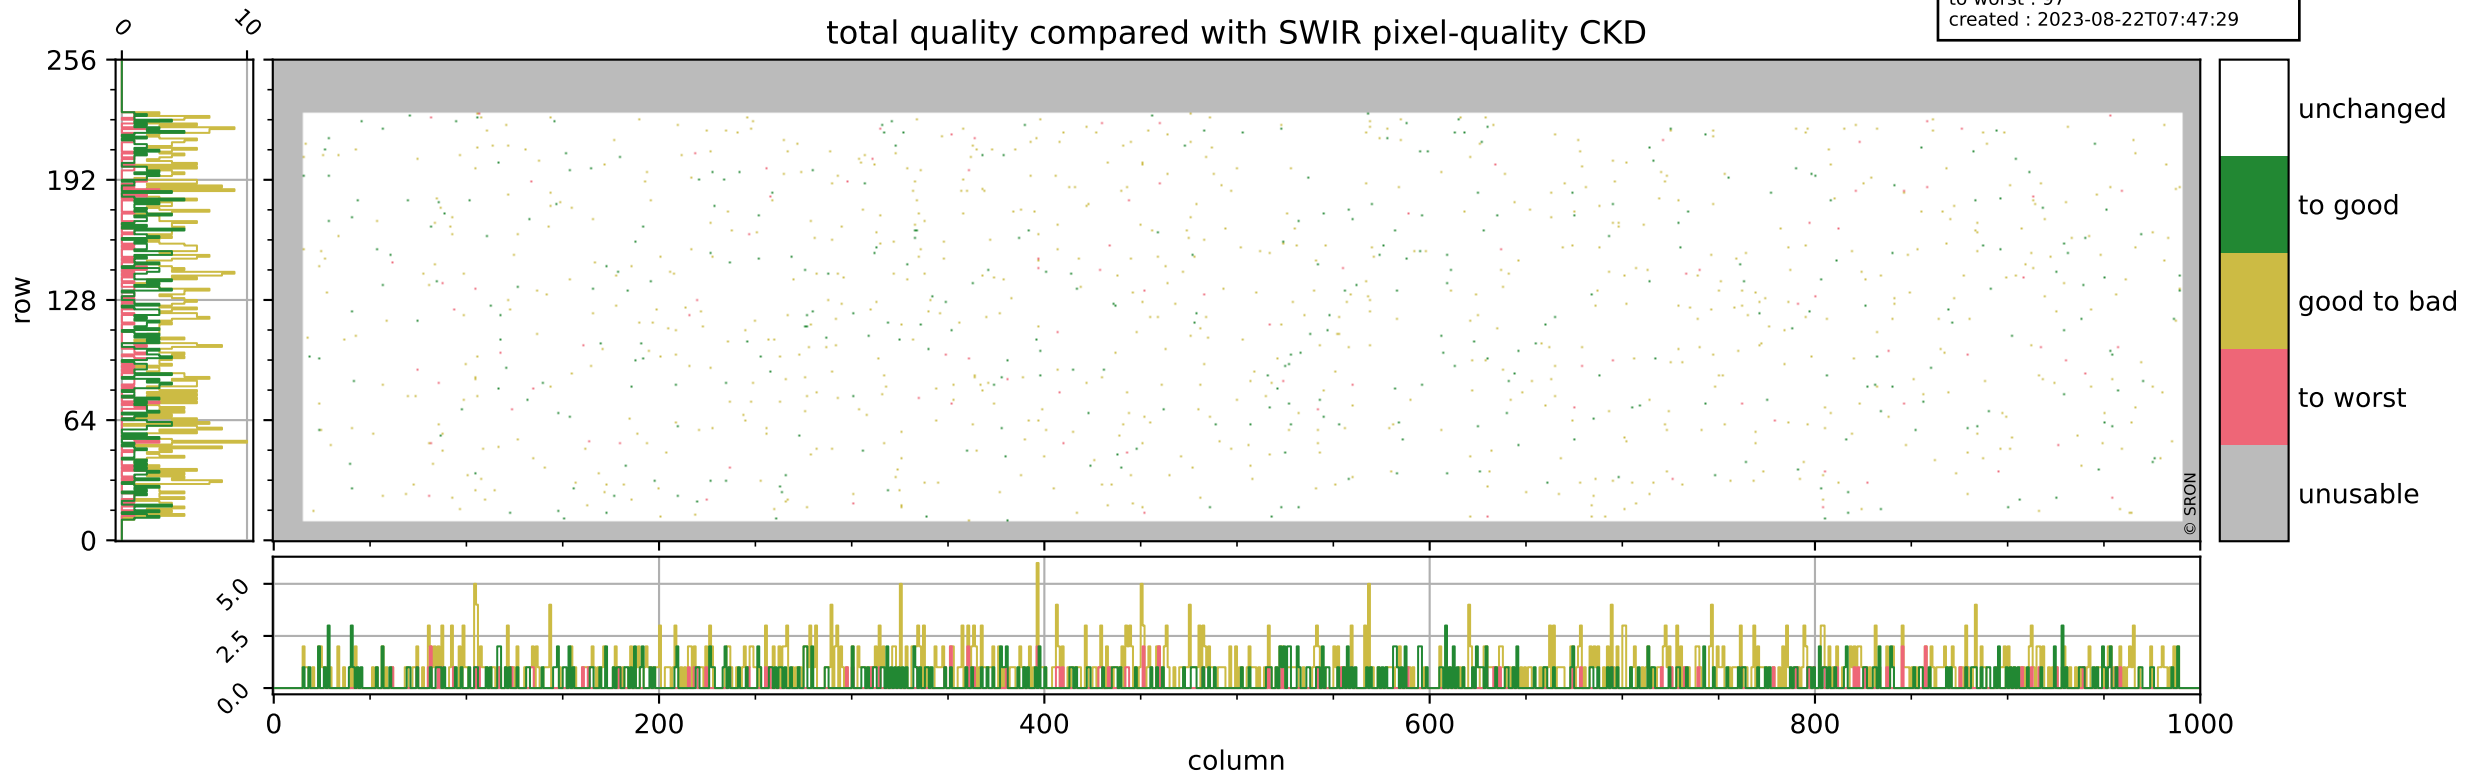

Tropomi SWIR pixel quality (official)

orbits : 19 in [4837, 4882]
coverage : 2018-09-19 / 2018-09-22
bad (quality < 0.8) : 292
worst (quality < 0.1) : 115
created : 2023-08-22T07:47:29

Tropomi SWIR pixel quality (official)

orbits : 19 in [4837, 4882]
coverage : 2018-09-19 / 2018-09-22
bad (quality < 0.8) : 2523
worst (quality < 0.1) : 223
created : 2023-08-22T07:47:29

Tropomi SWIR pixel quality (official)

orbits : 19 in [4837, 4882]
coverage : 2018-09-19 / 2018-09-22
to good : 347
good to bad : 756
to worst : 97
created : 2023-08-22T07:47:29

total quality compared with SWIR pixel-quality CKD

Tropomi SWIR pixel quality (official)

orbits : 19 in [4837, 4882]
coverage : 2018-09-19 / 2018-09-22
created : 2023-08-22T07:47:30

Histograms of pixel-quality

Tropomi SWIR pixel quality (official) ground-tracks of Sentinel-5P

orbits : 19 in [4837, 4882]
coverage : 2018-09-19 / 2018-09-22
created : 2023-08-22T07:47:30

Tropomi SWIR pixel quality (official)

orbits : [2827, 4882]
coverage : 2018-04-30 / 2018-09-22
created : 2023-08-22T07:47:30