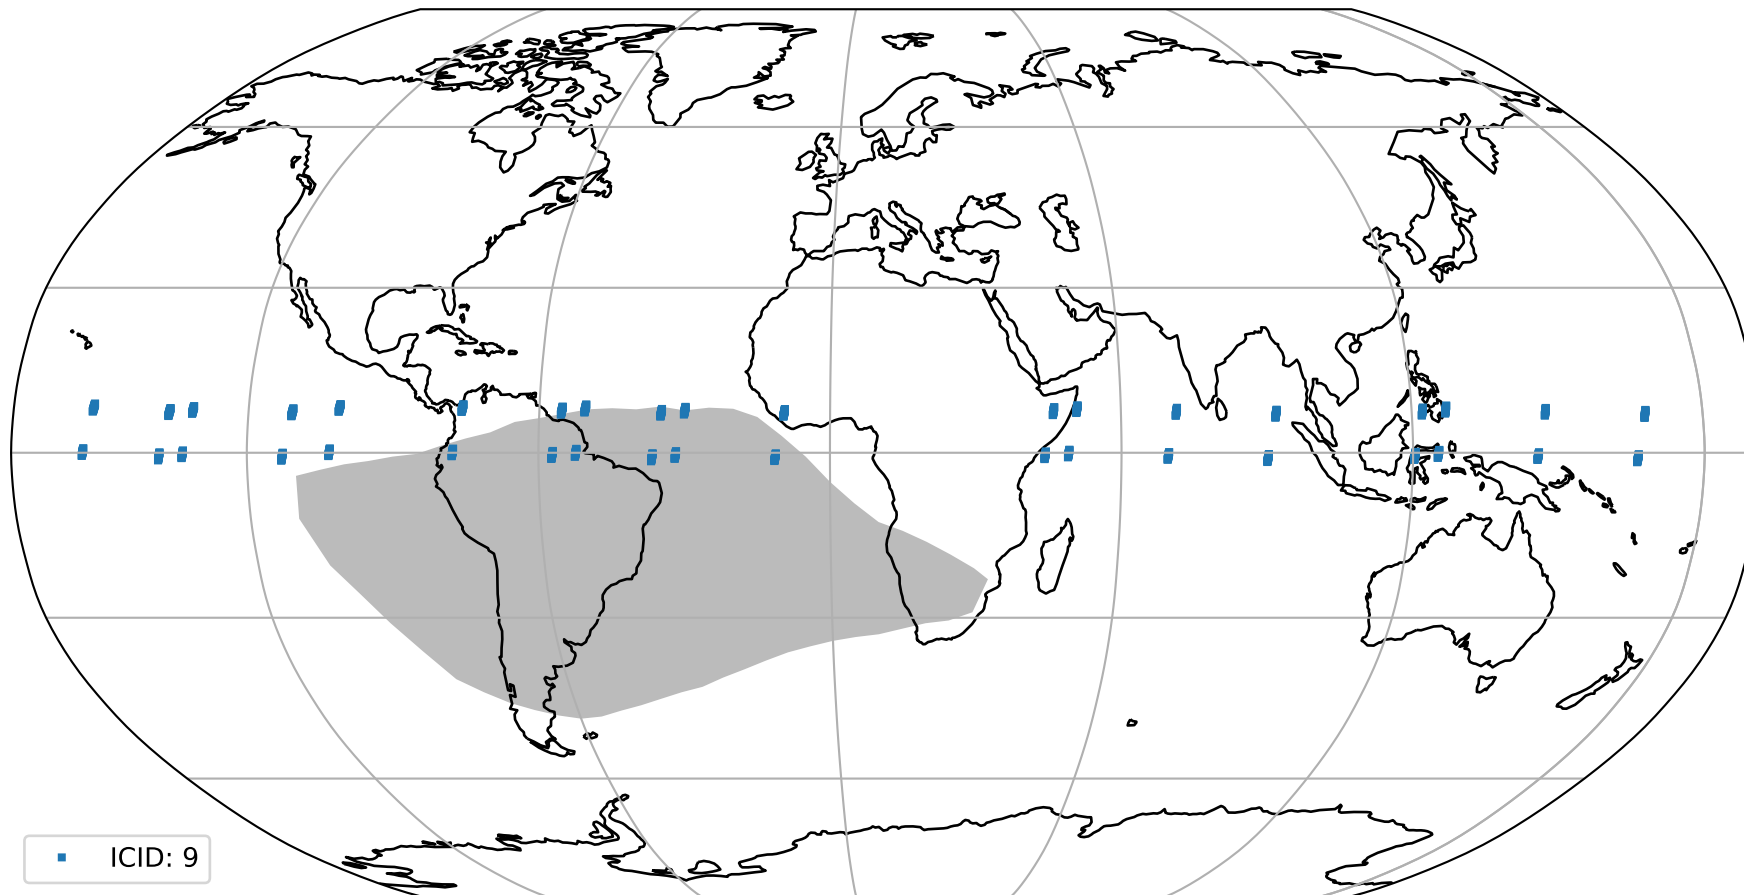

orbits : 19 in [4837, 4882]
coverage : 2018-09-19 / 2018-09-22
bad (quality < 0.8) : 2523
worst (quality < 0.1) : 223
created : 2023-08-22T07:47:29

Tropomi SWIR pixel quality (official)

orbits : 19 in [4837, 4882]
coverage : 2018-09-19 / 2018-09-22
to good : 347
good to bad : 756
to worst : 97
created : 2023-08-22T07:47:29

total quality compared with SWIR pixel-quality CKD

Tropomi SWIR pixel quality (official)

orbits : 19 in [4837, 4882]
coverage : 2018-09-19 / 2018-09-22
created : 2023-08-22T07:47:30

Histograms of pixel-quality

Tropomi SWIR pixel quality (official) ground-tracks of Sentinel-5P

orbits : 19 in [4837, 4882]
coverage : 2018-09-19 / 2018-09-22
created : 2023-08-22T07:47:30

Tropomi SWIR pixel quality (official)

orbits : [2827, 4882]
coverage : 2018-04-30 / 2018-09-22
created : 2023-08-22T07:47:30