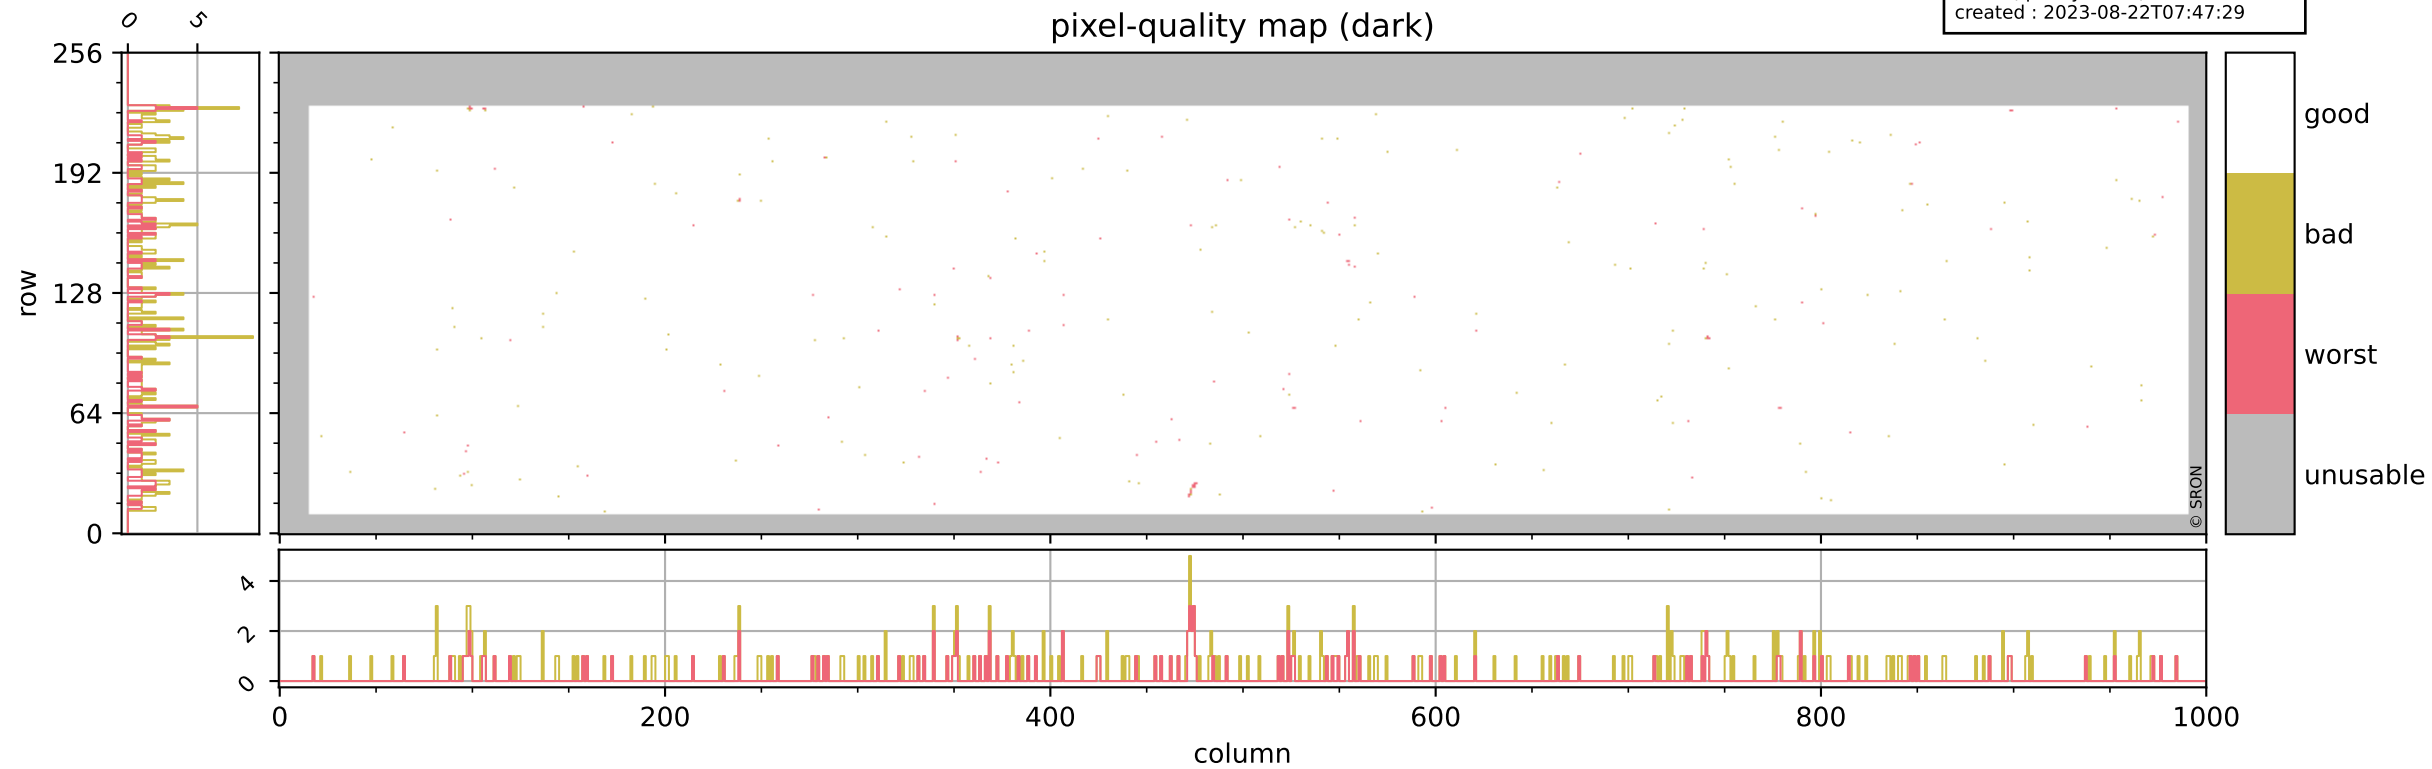

Tropomi SWIR pixel quality (official)

orbits : 19 in [4837, 4882]
coverage : 2018-09-19 / 2018-09-22
bad (quality < 0.8) : 2759
worst (quality < 0.1) : 305
created : 2023-08-22T07:47:29

pixel-quality map

Tropomi SWIR pixel quality (official)

orbits : 19 in [4837, 4882]
coverage : 2018-09-19 / 2018-09-22
bad (quality < 0.8) : 292
worst (quality < 0.1) : 115
created : 2023-08-22T07:47:29

Tropomi SWIR pixel quality (official)

orbits : 19 in [4837, 4882]
coverage : 2018-09-19 / 2018-09-22
bad (quality < 0.8) : 2523
worst (quality < 0.1) : 223
created : 2023-08-22T07:47:29

Tropomi SWIR pixel quality (official)

orbits : 19 in [4837, 4882]
coverage : 2018-09-19 / 2018-09-22
to good : 347
good to bad : 756
to worst : 97
created : 2023-08-22T07:47:29

Tropomi SWIR pixel quality (official) ground-tracks of Sentinel-5P

orbits : 19 in [4837, 4882]
coverage : 2018-09-19 / 2018-09-22
created : 2023-08-22T07:47:30

Tropomi SWIR pixel quality (official)

orbits : [2827, 4882]
coverage : 2018-04-30 / 2018-09-22
created : 2023-08-22T07:47:30