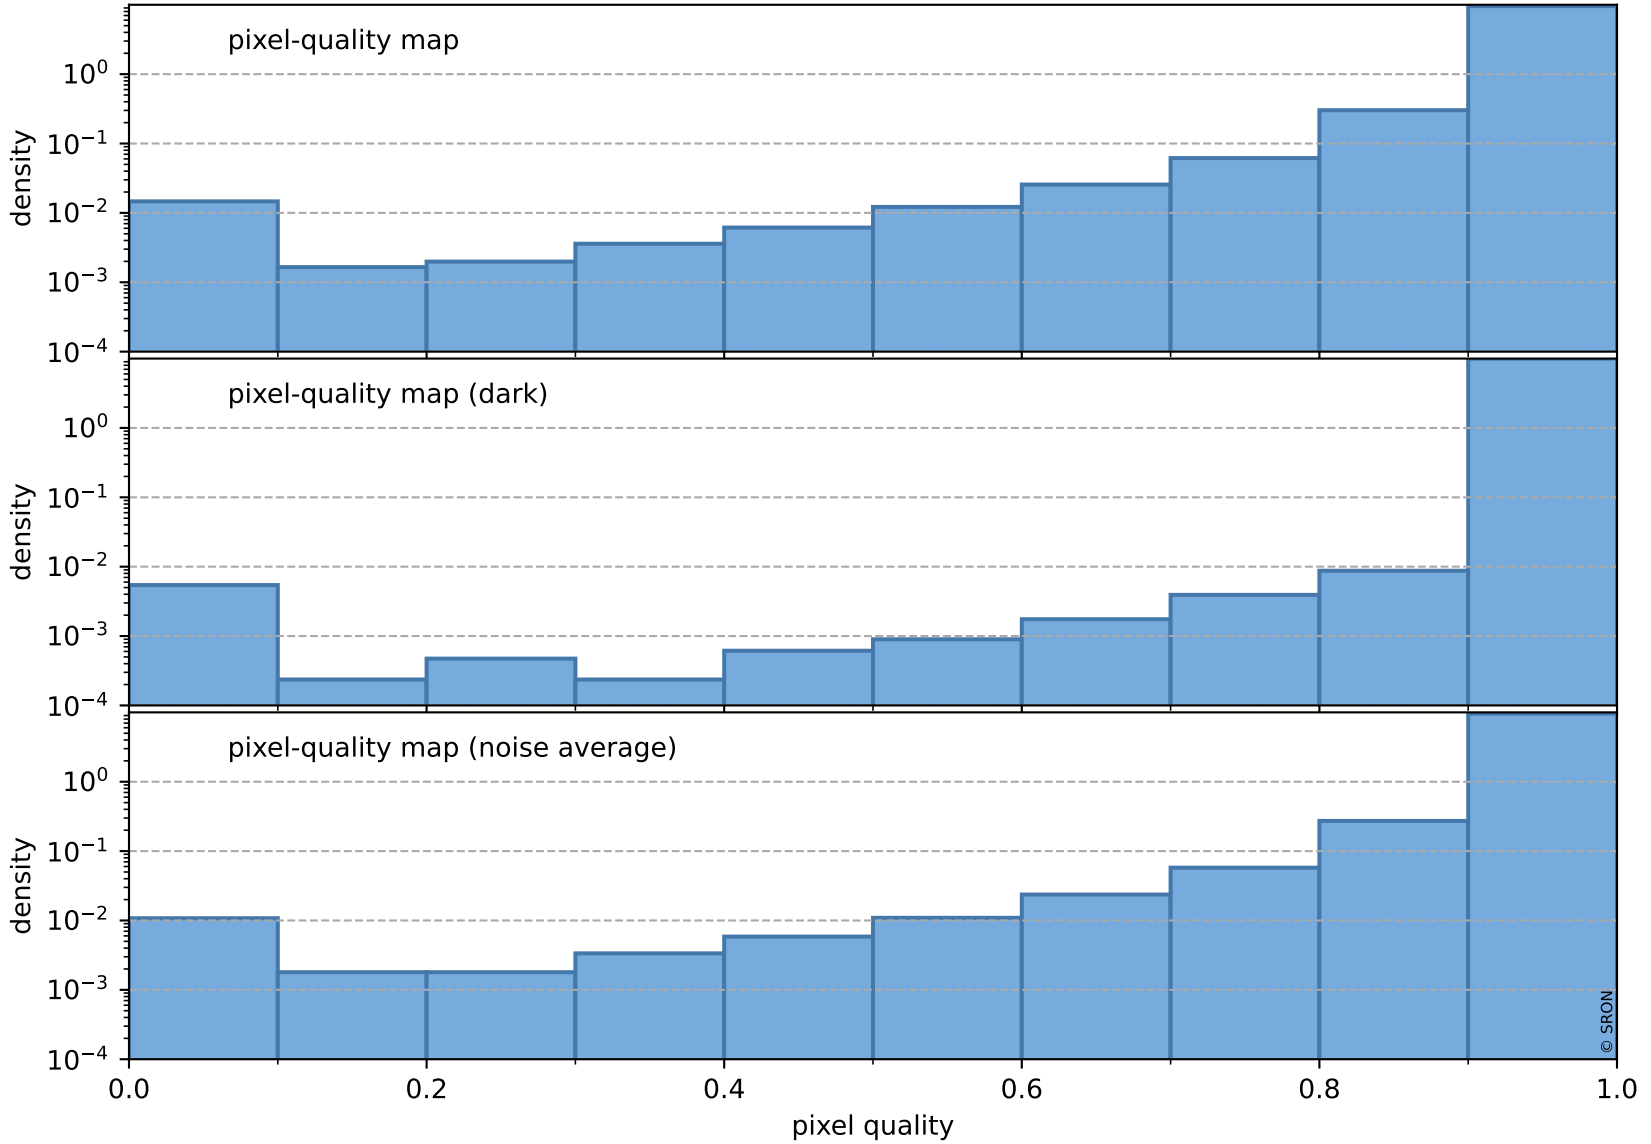

orbits : 19 in [4897, 4942]
coverage : 2018-09-23 / 2018-09-26
to good : 352
good to bad : 701
to worst : 101
created : 2023-08-22T07:47:38

total quality compared with SWIR pixel-quality CKD

Tropomi SWIR pixel quality (official)

orbits : 19 in [4897, 4942]
coverage : 2018-09-23 / 2018-09-26
created : 2023-08-22T07:47:39

Histograms of pixel-quality

Tropomi SWIR pixel quality (official) ground-tracks of Sentinel-5P

orbits : 19 in [4897, 4942]
coverage : 2018-09-23 / 2018-09-26
created : 2023-08-22T07:47:39

Tropomi SWIR pixel quality (official)

orbits : [2827, 4942]
coverage : 2018-04-30 / 2018-09-26
created : 2023-08-22T07:47:39

trend of pixel quality & temperatures