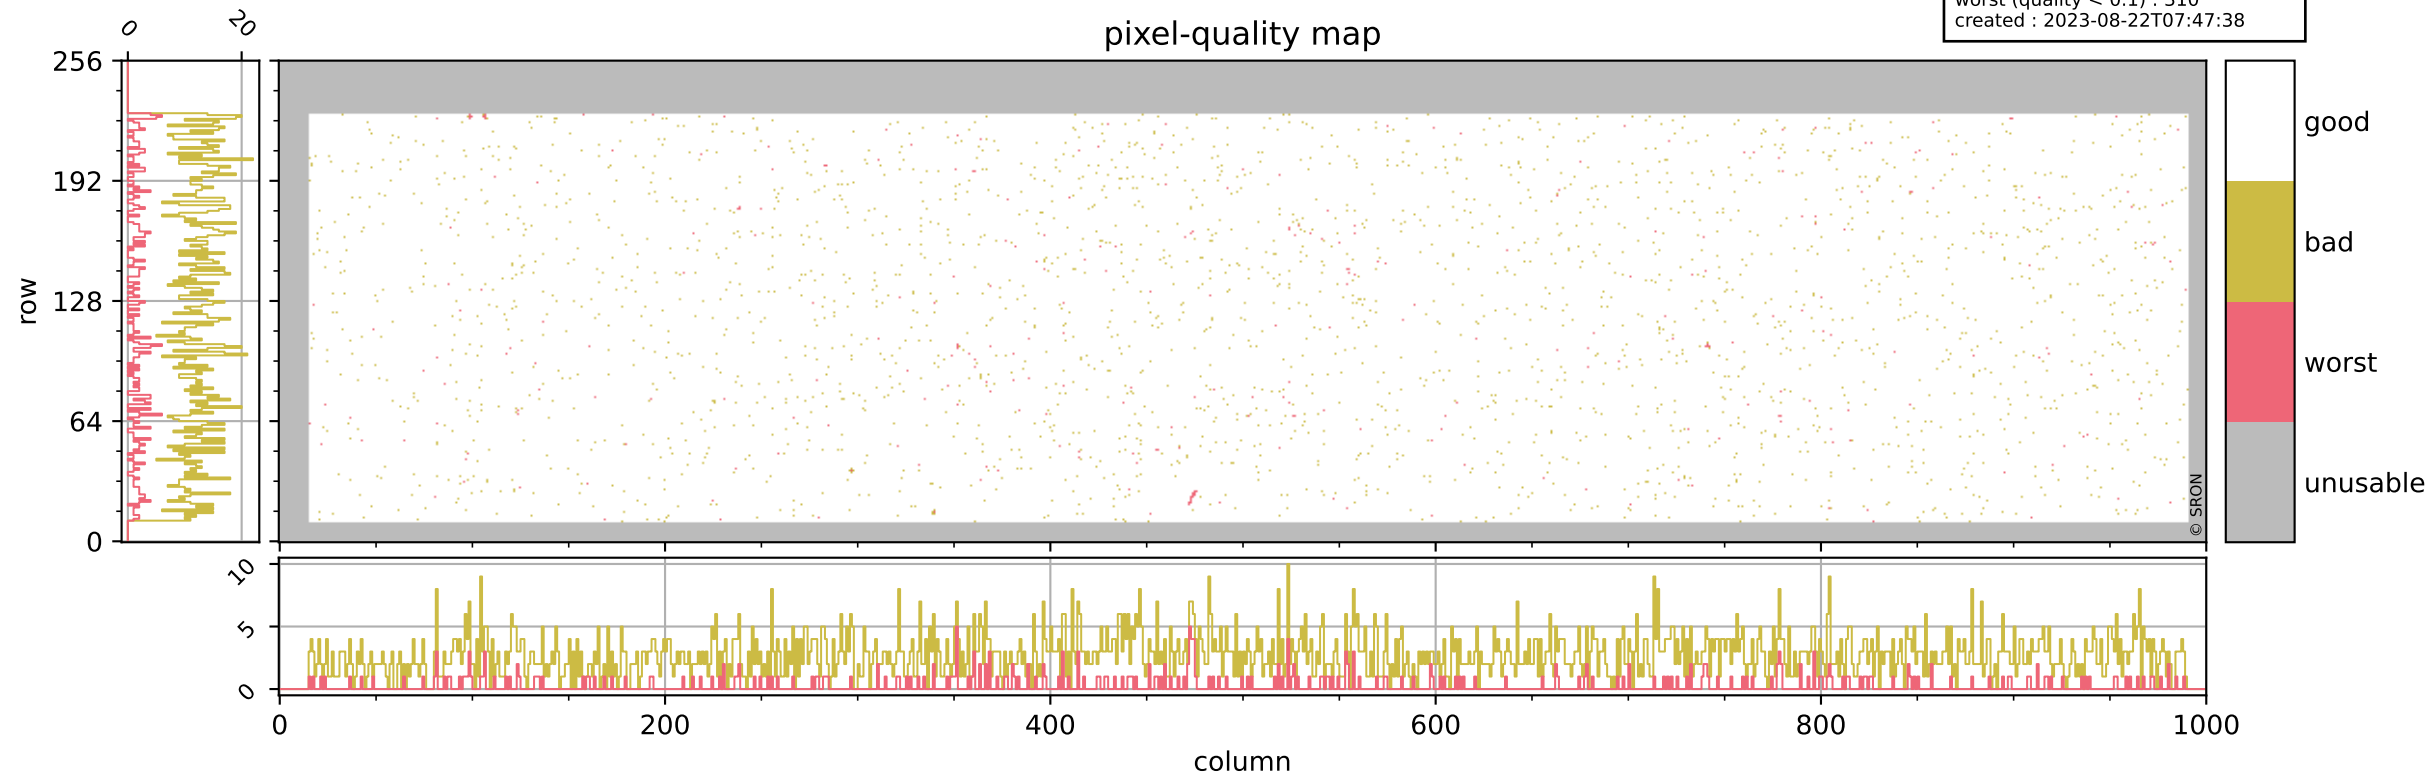

Tropomi SWIR pixel quality (official)

orbits : 19 in [4897, 4942]
coverage : 2018-09-23 / 2018-09-26
bad (quality < 0.8) : 2698
worst (quality < 0.1) : 310
created : 2023-08-22T07:47:38

Tropomi SWIR pixel quality (official)

orbits : 19 in [4897, 4942]
coverage : 2018-09-23 / 2018-09-26
bad (quality < 0.8) : 287
worst (quality < 0.1) : 115
created : 2023-08-22T07:47:38

pixel-quality map (dark)

Tropomi SWIR pixel quality (official)

orbits : 19 in [4897, 4942]
coverage : 2018-09-23 / 2018-09-26
bad (quality < 0.8) : 2450
worst (quality < 0.1) : 228
created : 2023-08-22T07:47:38

pixel-quality map (noise average)

Tropomi SWIR pixel quality (official)

orbits : 19 in [4897, 4942]
coverage : 2018-09-23 / 2018-09-26
created : 2023-08-22T07:47:39

Histograms of pixel-quality

Tropomi SWIR pixel quality (official) ground-tracks of Sentinel-5P

orbits : 19 in [4897, 4942]
coverage : 2018-09-23 / 2018-09-26
created : 2023-08-22T07:47:39