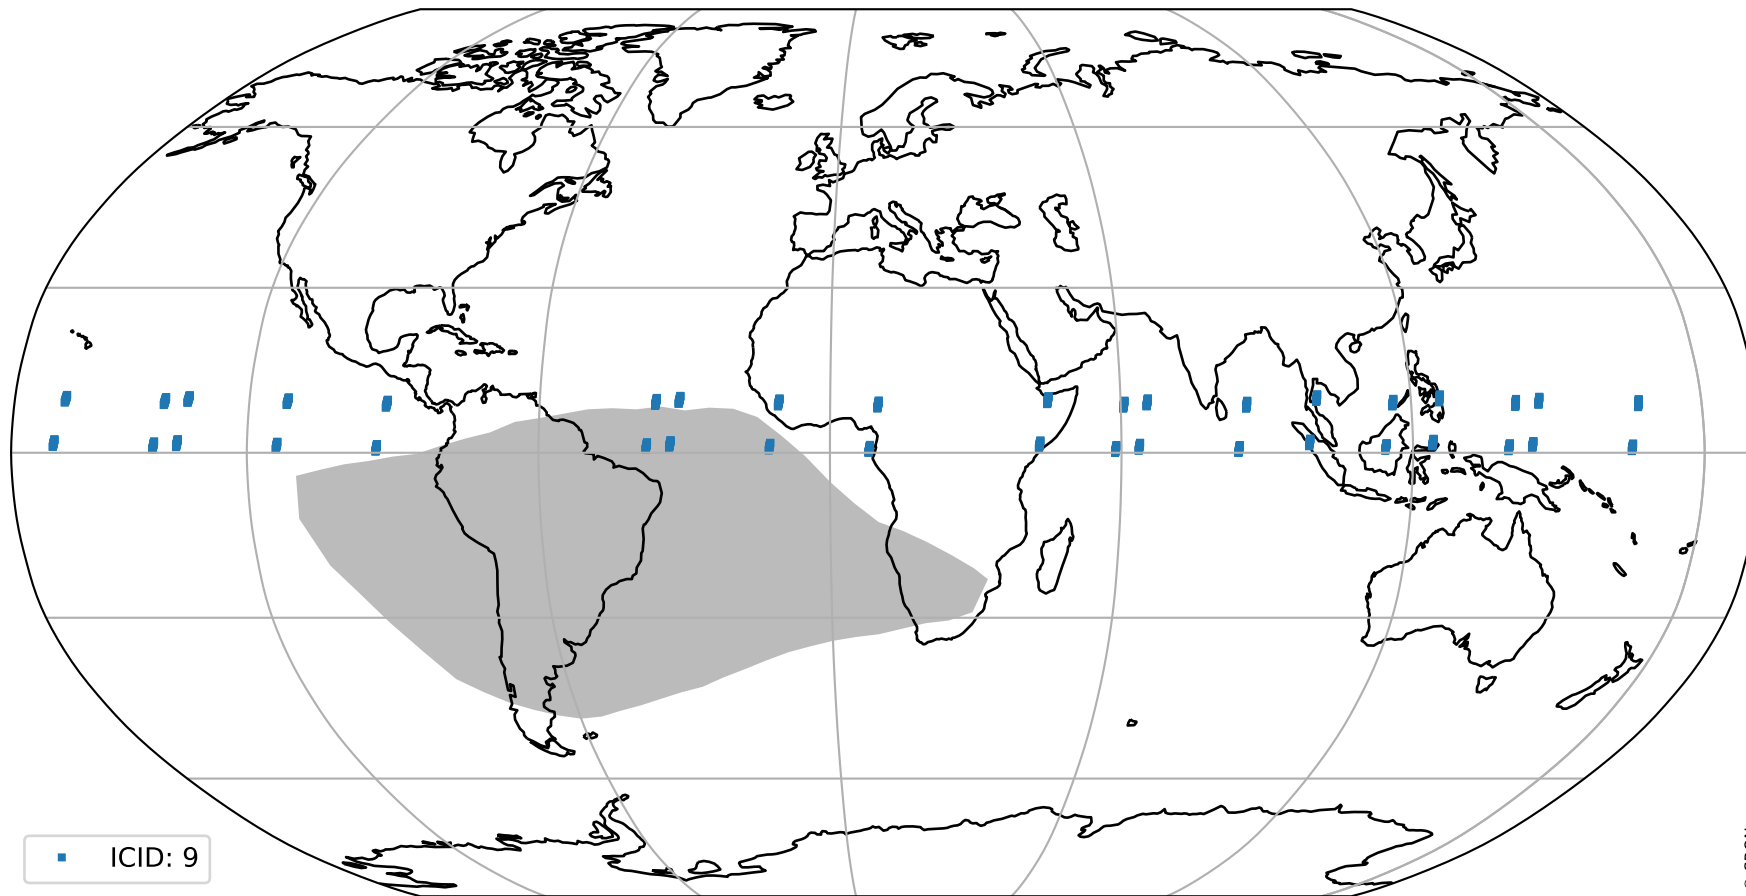

orbits : 19 in [4897, 4942]
coverage : 2018-09-23 / 2018-09-26
bad (quality < 0.8) : 2450
worst (quality < 0.1) : 228
created : 2023-08-22T07:47:38

pixel-quality map (noise average)

Tropomi SWIR pixel quality (official)

orbits : 19 in [4897, 4942]
coverage : 2018-09-23 / 2018-09-26
to good : 352
good to bad : 701
to worst : 101
created : 2023-08-22T07:47:38

total quality compared with SWIR pixel-quality CKD

Tropomi SWIR pixel quality (official)

orbits : 19 in [4897, 4942]
coverage : 2018-09-23 / 2018-09-26
created : 2023-08-22T07:47:39

Histograms of pixel-quality

Tropomi SWIR pixel quality (official) ground-tracks of Sentinel-5P

orbits : 19 in [4897, 4942]
coverage : 2018-09-23 / 2018-09-26
created : 2023-08-22T07:47:39

Tropomi SWIR pixel quality (official)

orbits : [2827, 4942]
coverage : 2018-04-30 / 2018-09-26
created : 2023-08-22T07:47:39

trend of pixel quality & temperatures