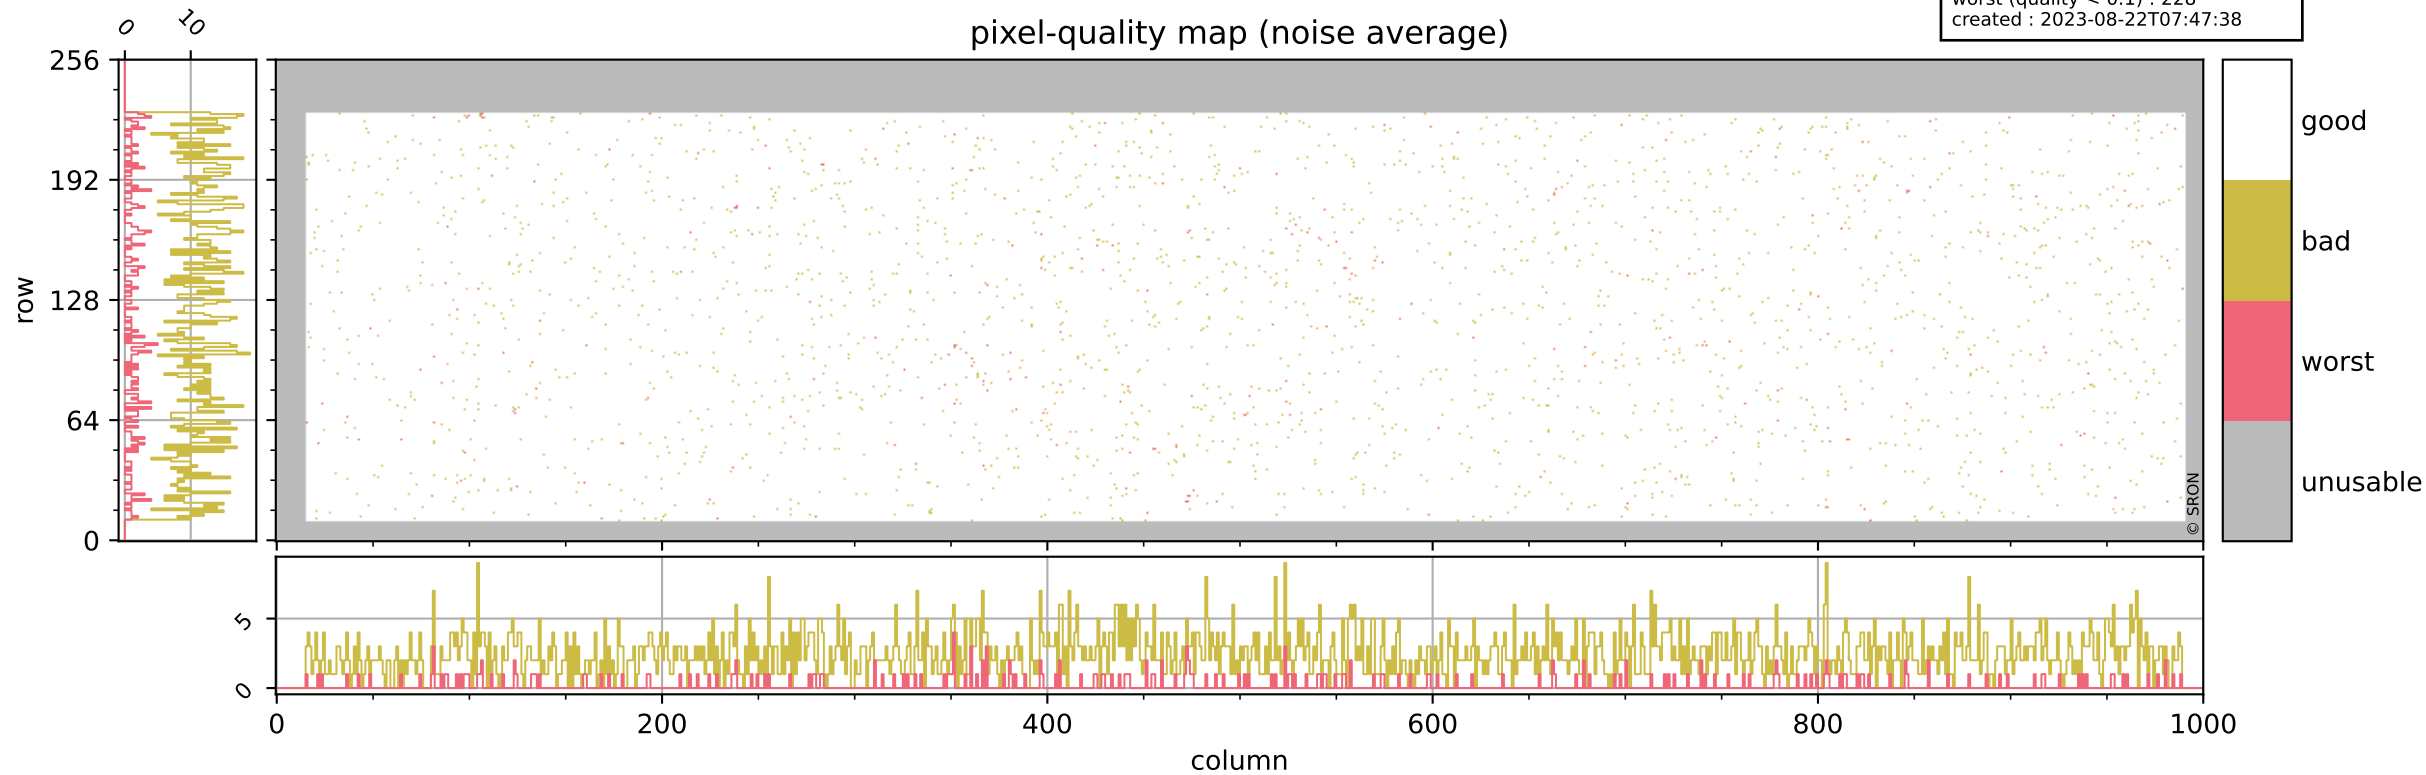

orbits : 19 in [4897, 4942]
coverage : 2018-09-23 / 2018-09-26
bad (quality < 0.8) : 287
worst (quality < 0.1) : 115
created : 2023-08-22T07:47:38

pixel-quality map (dark)

Tropomi SWIR pixel quality (official)

orbits : 19 in [4897, 4942]
coverage : 2018-09-23 / 2018-09-26
bad (quality < 0.8) : 2450
worst (quality < 0.1) : 228
created : 2023-08-22T07:47:38

pixel-quality map (noise average)

Tropomi SWIR pixel quality (official)

orbits : 19 in [4897, 4942]
coverage : 2018-09-23 / 2018-09-26
to good : 352
good to bad : 701
to worst : 101
created : 2023-08-22T07:47:38

total quality compared with SWIR pixel-quality CKD

Tropomi SWIR pixel quality (official)

orbits : 19 in [4897, 4942]
coverage : 2018-09-23 / 2018-09-26
created : 2023-08-22T07:47:39

Histograms of pixel-quality

Tropomi SWIR pixel quality (official) ground-tracks of Sentinel-5P

orbits : 19 in [4897, 4942]
coverage : 2018-09-23 / 2018-09-26
created : 2023-08-22T07:47:39