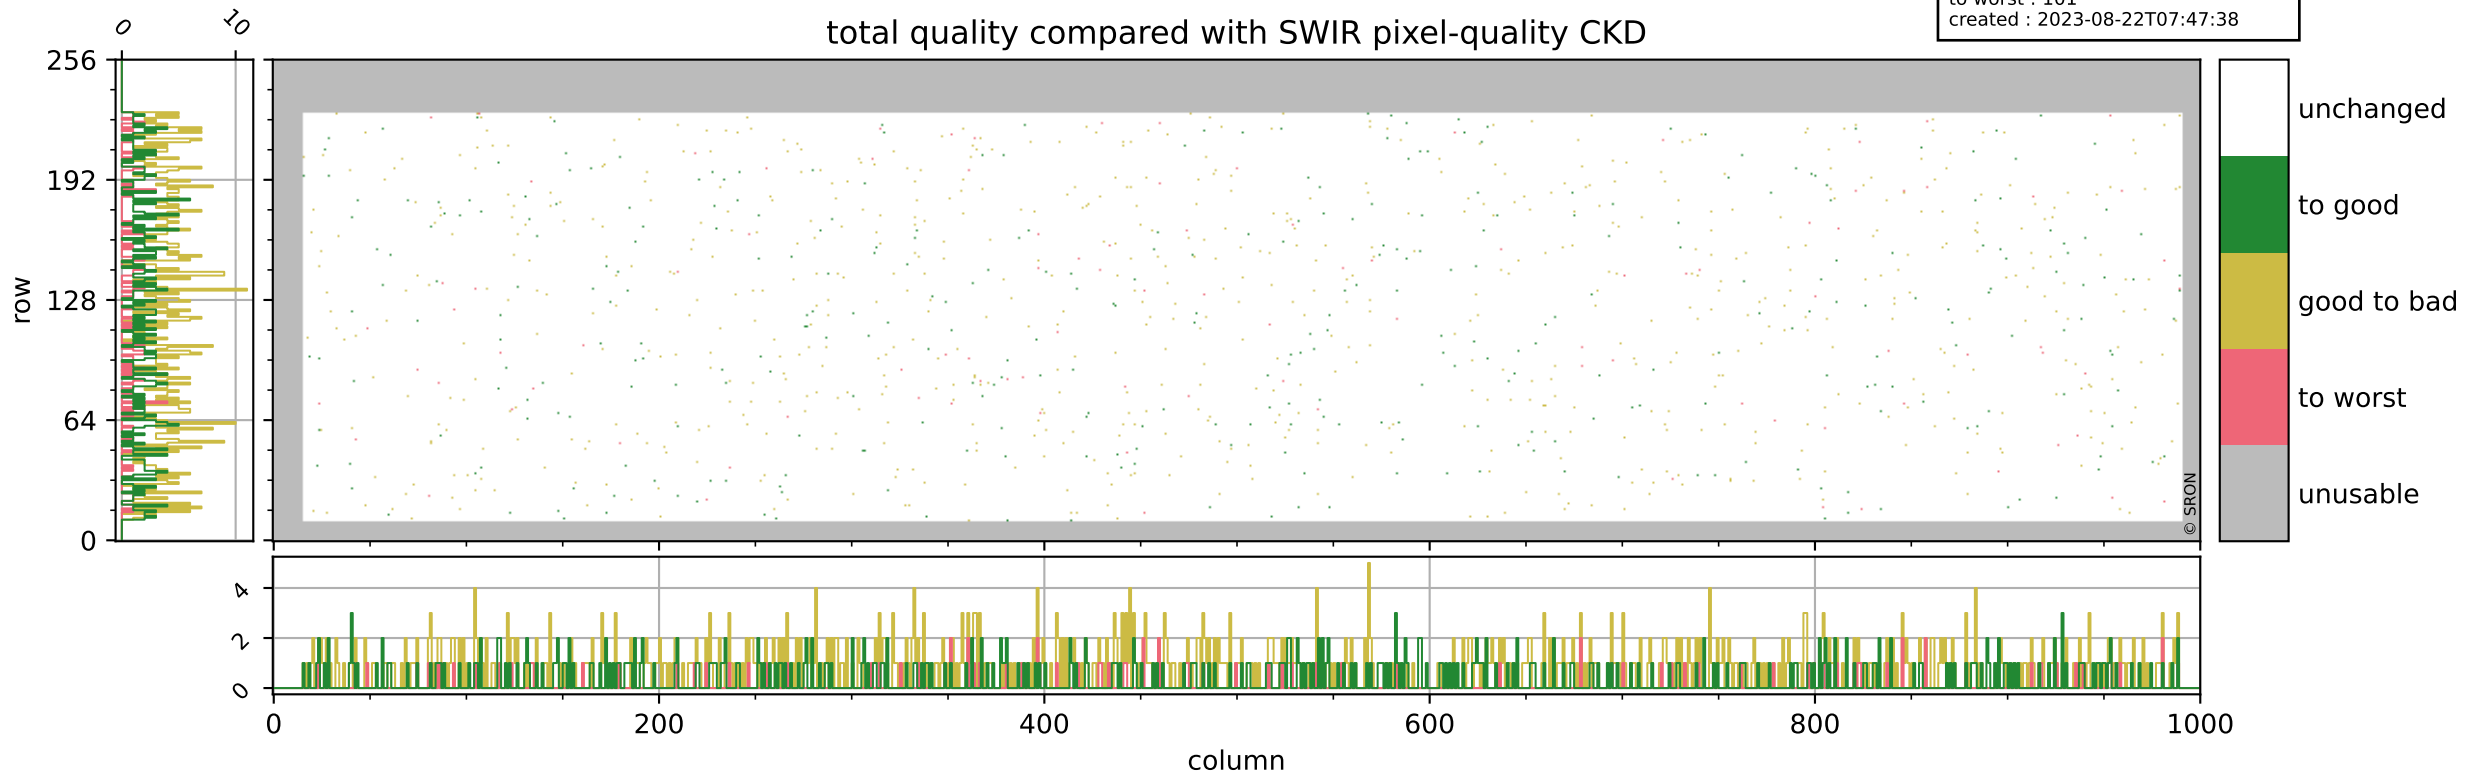

orbits : 19 in [4897, 4942]
coverage : 2018-09-23 / 2018-09-26
bad (quality < 0.8) : 287
worst (quality < 0.1) : 115
created : 2023-08-22T07:47:38

pixel-quality map (dark)

Tropomi SWIR pixel quality (official)

orbits : 19 in [4897, 4942]
coverage : 2018-09-23 / 2018-09-26
bad (quality < 0.8) : 2450
worst (quality < 0.1) : 228
created : 2023-08-22T07:47:38

pixel-quality map (noise average)

Tropomi SWIR pixel quality (official)

orbits : 19 in [4897, 4942]
coverage : 2018-09-23 / 2018-09-26
to good : 352
good to bad : 701
to worst : 101
created : 2023-08-22T07:47:38

total quality compared with SWIR pixel-quality CKD

Tropomi SWIR pixel quality (official)

orbits : 19 in [4897, 4942]
coverage : 2018-09-23 / 2018-09-26
created : 2023-08-22T07:47:39

Histograms of pixel-quality

Tropomi SWIR pixel quality (official) ground-tracks of Sentinel-5P

orbits : 19 in [4897, 4942]
coverage : 2018-09-23 / 2018-09-26
created : 2023-08-22T07:47:39