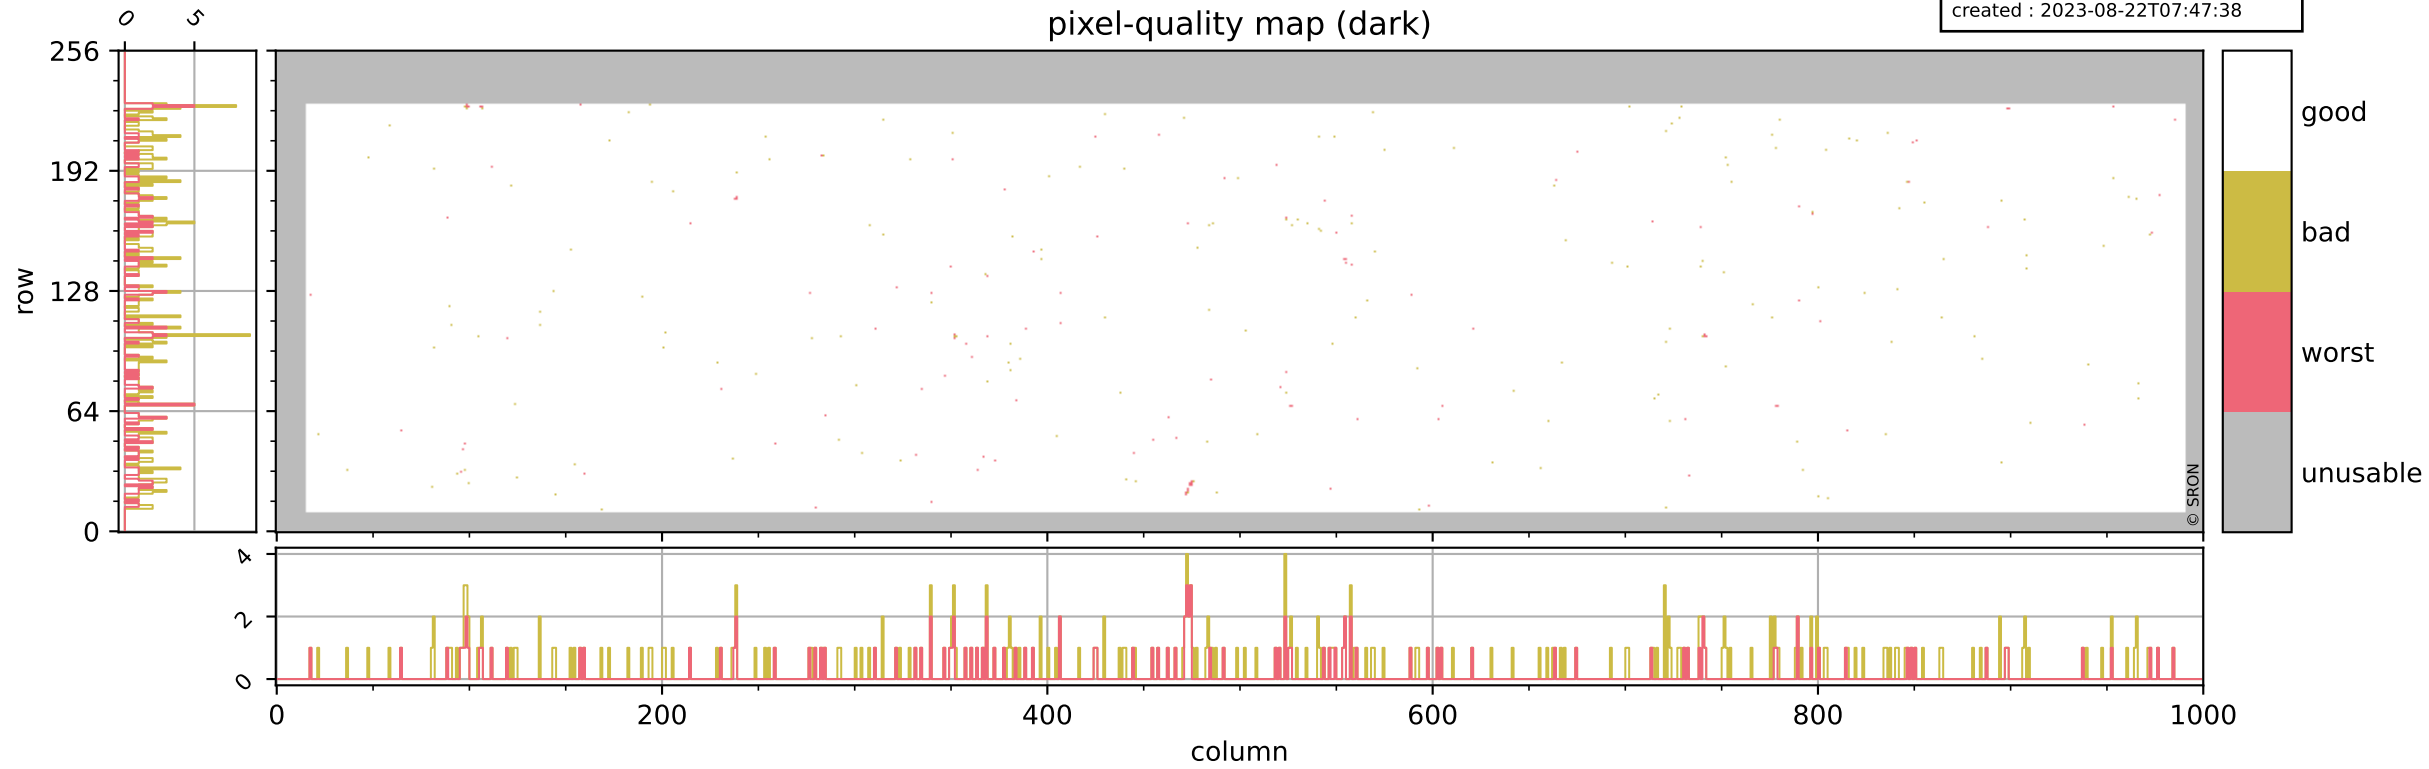

Tropomi SWIR pixel quality (official)

orbits : 19 in [4897, 4942]
coverage : 2018-09-23 / 2018-09-26
bad (quality < 0.8) : 2698
worst (quality < 0.1) : 310
created : 2023-08-22T07:47:38

Tropomi SWIR pixel quality (official)

orbits : 19 in [4897, 4942]
coverage : 2018-09-23 / 2018-09-26
bad (quality < 0.8) : 287
worst (quality < 0.1) : 115
created : 2023-08-22T07:47:38

pixel-quality map (dark)

Tropomi SWIR pixel quality (official)

orbits : 19 in [4897, 4942]
coverage : 2018-09-23 / 2018-09-26
bad (quality < 0.8) : 2450
worst (quality < 0.1) : 228
created : 2023-08-22T07:47:38

pixel-quality map (noise average)

Tropomi SWIR pixel quality (official)

orbits : 19 in [4897, 4942]
coverage : 2018-09-23 / 2018-09-26
created : 2023-08-22T07:47:39

Histograms of pixel-quality

Tropomi SWIR pixel quality (official) ground-tracks of Sentinel-5P

orbits : 19 in [4897, 4942]
coverage : 2018-09-23 / 2018-09-26
created : 2023-08-22T07:47:39