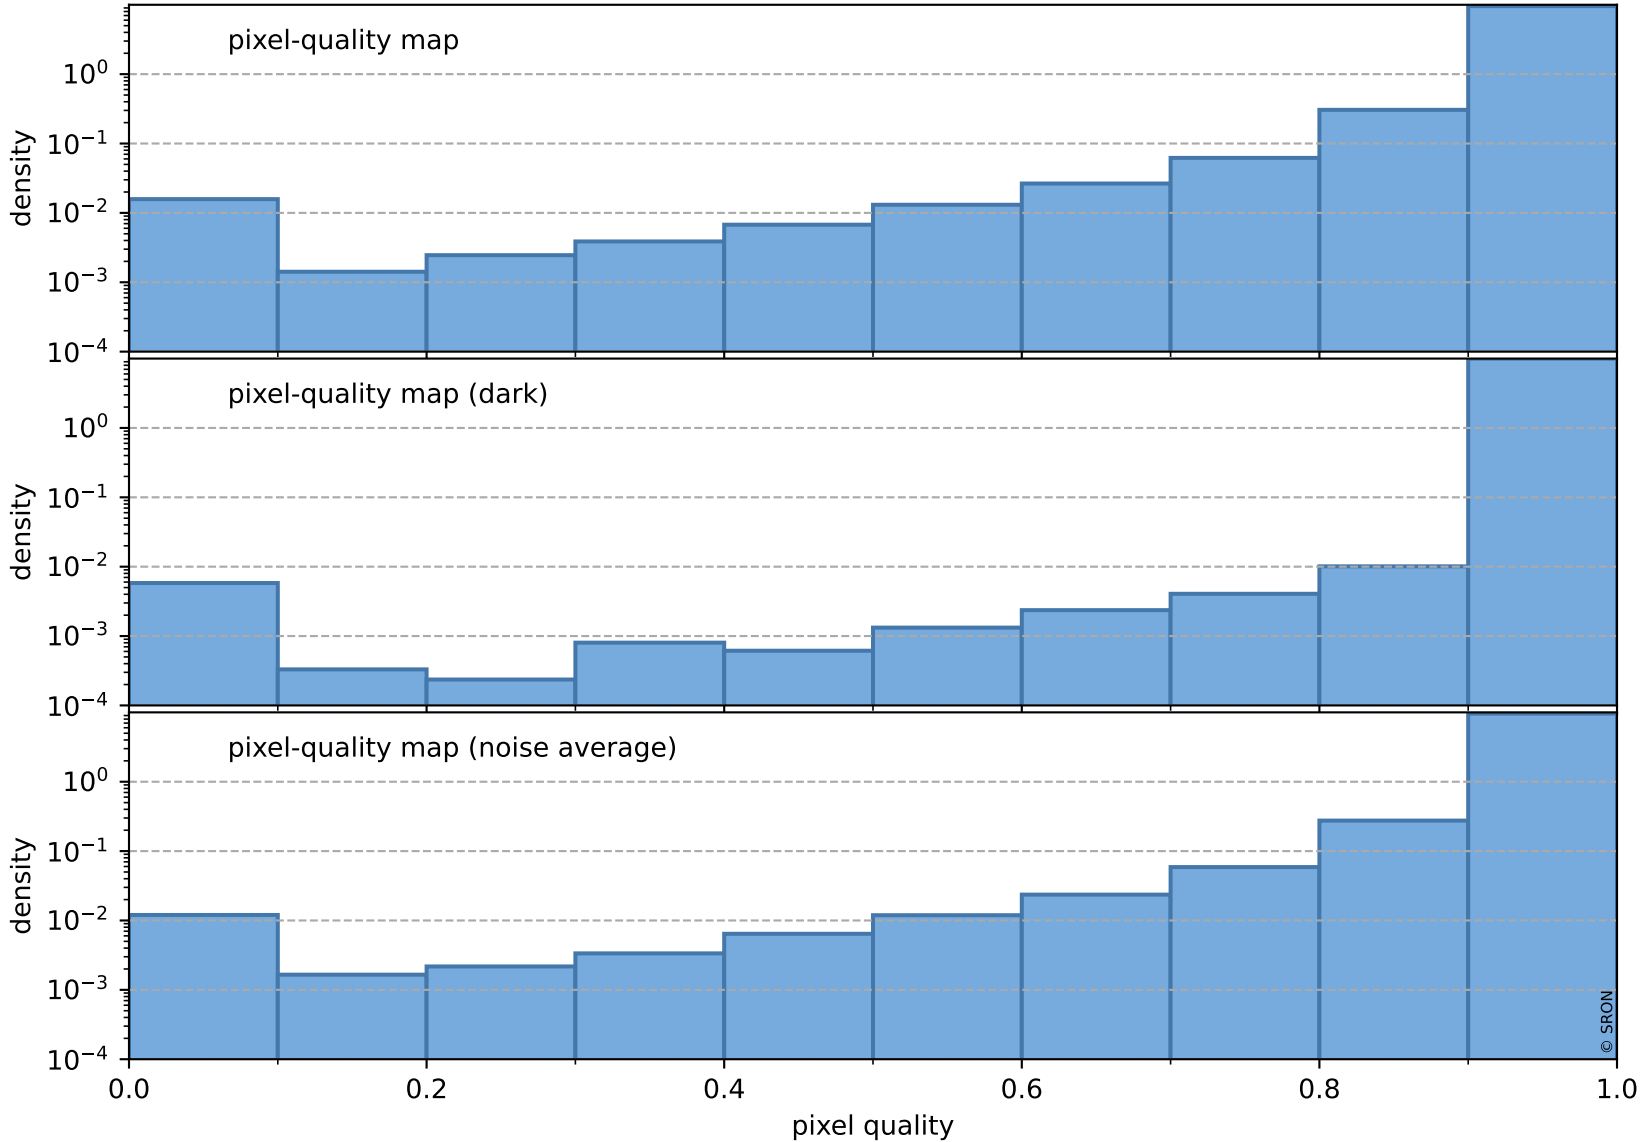

orbits : 19 in [4957, 5002]
coverage : 2018-09-27 / 2018-10-01
bad (quality < 0.8) : 2538
worst (quality < 0.1) : 254
created : 2023-08-22T07:47:47

Tropomi SWIR pixel quality (official)

orbits : 19 in [4957, 5002]
coverage : 2018-09-27 / 2018-10-01
to good : 359
good to bad : 781
to worst : 124
created : 2023-08-22T07:47:47

total quality compared with SWIR pixel-quality CKD

Tropomi SWIR pixel quality (official)

orbits : 19 in [4957, 5002]
coverage : 2018-09-27 / 2018-10-01
created : 2023-08-22T07:47:48

Histograms of pixel-quality

Tropomi SWIR pixel quality (official) ground-tracks of Sentinel-5P

orbits : 19 in [4957, 5002]
coverage : 2018-09-27 / 2018-10-01
created : 2023-08-22T07:47:48

Tropomi SWIR pixel quality (official)

orbits : [2827, 4957]
coverage : 2018-04-30 / 2018-09-27
created : 2023-08-22T07:47:48