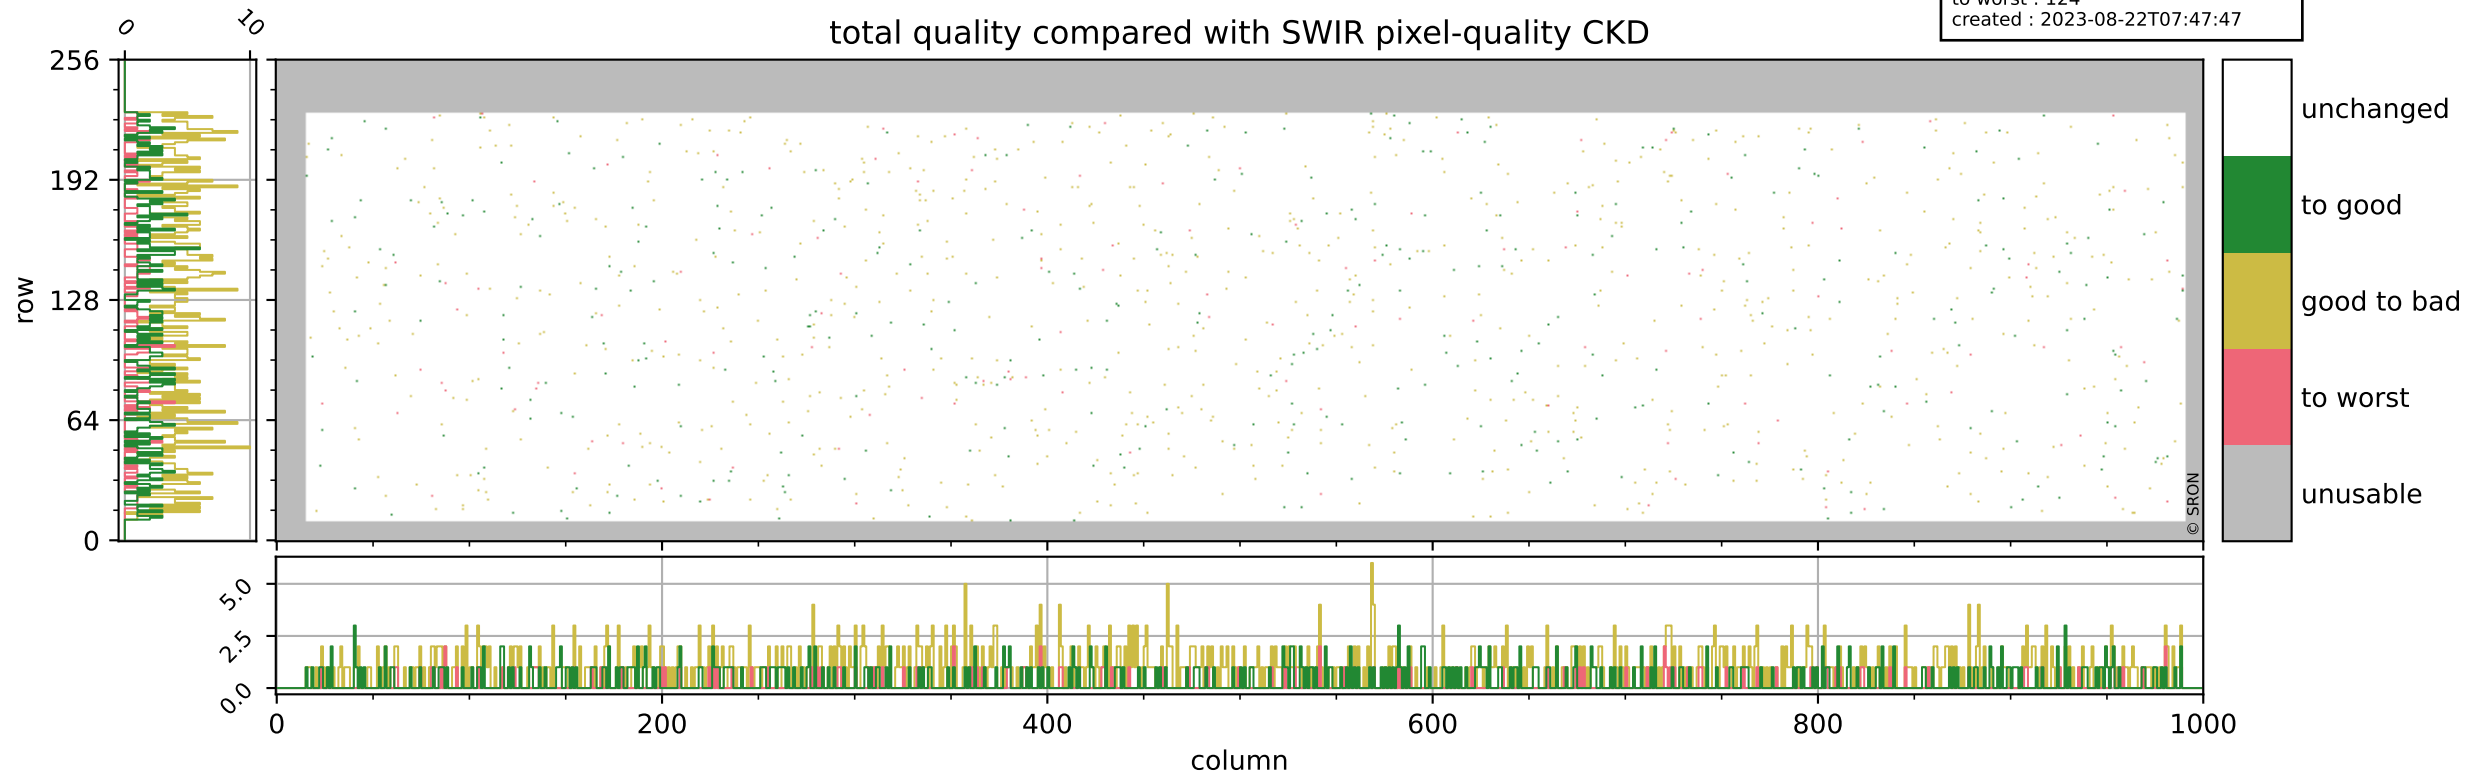

Tropomi SWIR pixel quality (official)

orbits : 19 in [4957, 5002]
coverage : 2018-09-27 / 2018-10-01
bad (quality < 0.8) : 329
worst (quality < 0.1) : 123
created : 2023-08-22T07:47:47

Tropomi SWIR pixel quality (official)

orbits : 19 in [4957, 5002]
coverage : 2018-09-27 / 2018-10-01
bad (quality < 0.8) : 2538
worst (quality < 0.1) : 254
created : 2023-08-22T07:47:47

Tropomi SWIR pixel quality (official)

orbits : 19 in [4957, 5002]
coverage : 2018-09-27 / 2018-10-01
to good : 359
good to bad : 781
to worst : 124
created : 2023-08-22T07:47:47

total quality compared with SWIR pixel-quality CKD

Tropomi SWIR pixel quality (official)

orbits : 19 in [4957, 5002]
coverage : 2018-09-27 / 2018-10-01
created : 2023-08-22T07:47:48

Histograms of pixel-quality

Tropomi SWIR pixel quality (official) ground-tracks of Sentinel-5P

orbits : 19 in [4957, 5002]
coverage : 2018-09-27 / 2018-10-01
created : 2023-08-22T07:47:48

Tropomi SWIR pixel quality (official)

orbits : [2827, 4957]
coverage : 2018-04-30 / 2018-09-27
created : 2023-08-22T07:47:48