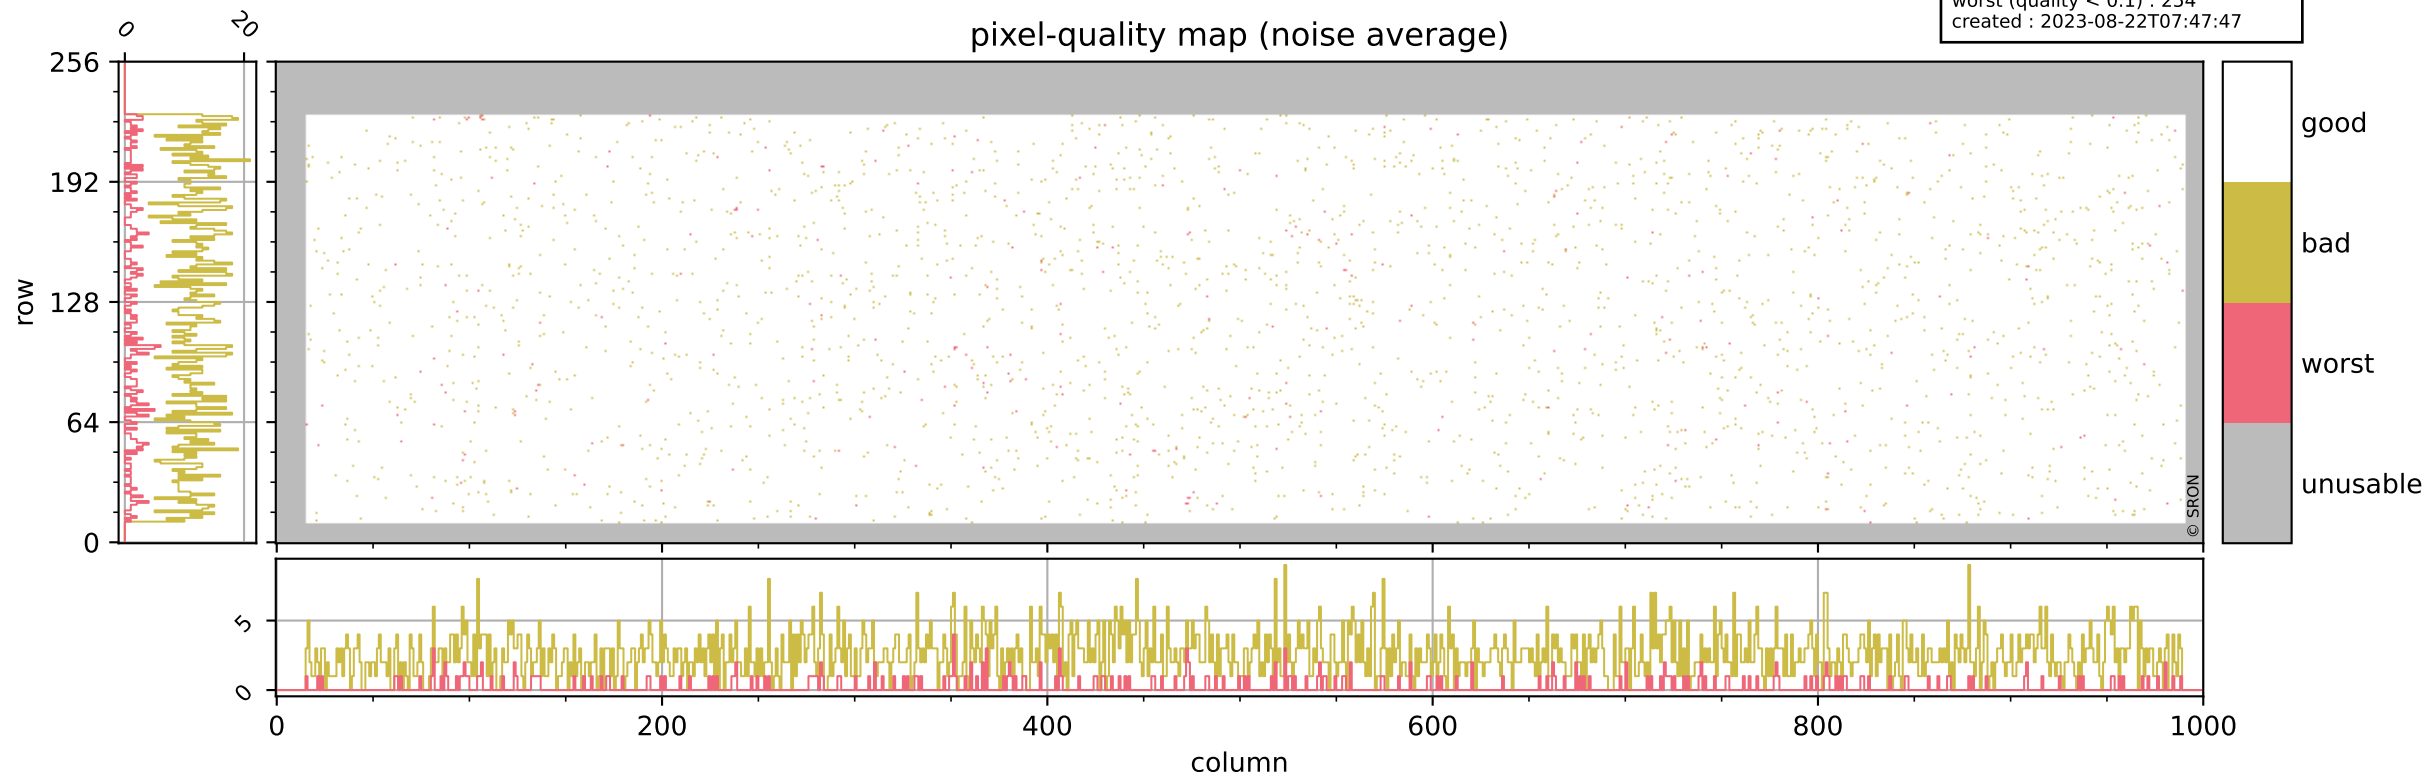

Tropomi SWIR pixel quality (official)

orbits : 19 in [4957, 5002]
coverage : 2018-09-27 / 2018-10-01
bad (quality < 0.8) : 2792
worst (quality < 0.1) : 334
created : 2023-08-22T07:47:47

pixel-quality map

Tropomi SWIR pixel quality (official)

orbits : 19 in [4957, 5002]
coverage : 2018-09-27 / 2018-10-01
bad (quality < 0.8) : 329
worst (quality < 0.1) : 123
created : 2023-08-22T07:47:47

Tropomi SWIR pixel quality (official)

orbits : 19 in [4957, 5002]
coverage : 2018-09-27 / 2018-10-01
bad (quality < 0.8) : 2538
worst (quality < 0.1) : 254
created : 2023-08-22T07:47:47

Tropomi SWIR pixel quality (official)

orbits : 19 in [4957, 5002]
coverage : 2018-09-27 / 2018-10-01
to good : 359
good to bad : 781
to worst : 124
created : 2023-08-22T07:47:47

Tropomi SWIR pixel quality (official) ground-tracks of Sentinel-5P

orbits : 19 in [4957, 5002]
coverage : 2018-09-27 / 2018-10-01
created : 2023-08-22T07:47:48

Tropomi SWIR pixel quality (official)

orbits : [2827, 4957]
coverage : 2018-04-30 / 2018-09-27
created : 2023-08-22T07:47:48