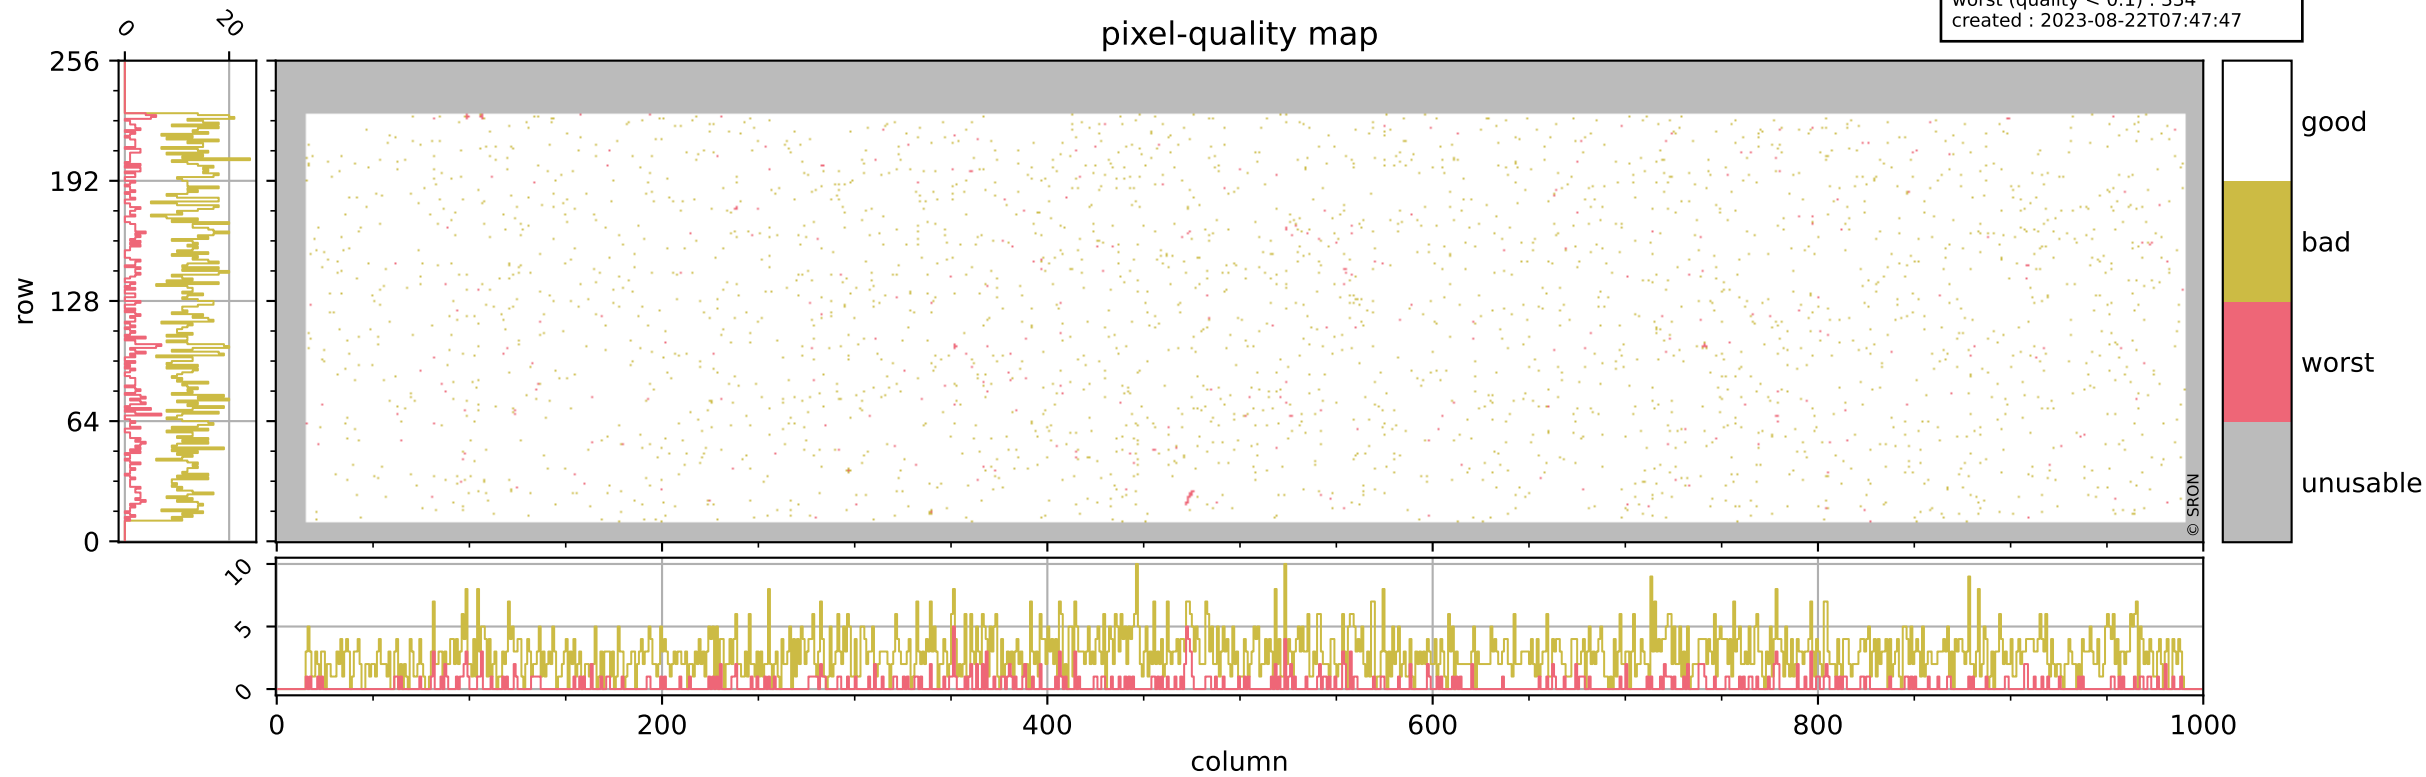

Tropomi SWIR pixel quality (official)

orbits : 19 in [4957, 5002]
coverage : 2018-09-27 / 2018-10-01
bad (quality < 0.8) : 2792
worst (quality < 0.1) : 334
created : 2023-08-22T07:47:47

pixel-quality map

Tropomi SWIR pixel quality (official)

orbits : 19 in [4957, 5002]
coverage : 2018-09-27 / 2018-10-01
bad (quality < 0.8) : 329
worst (quality < 0.1) : 123
created : 2023-08-22T07:47:47

Tropomi SWIR pixel quality (official)

orbits : 19 in [4957, 5002]
coverage : 2018-09-27 / 2018-10-01
bad (quality < 0.8) : 2538
worst (quality < 0.1) : 254
created : 2023-08-22T07:47:47

Tropomi SWIR pixel quality (official)

orbits : 19 in [4957, 5002]
coverage : 2018-09-27 / 2018-10-01
to good : 359
good to bad : 781
to worst : 124
created : 2023-08-22T07:47:47

Tropomi SWIR pixel quality (official) ground-tracks of Sentinel-5P

orbits : 19 in [4957, 5002]
coverage : 2018-09-27 / 2018-10-01
created : 2023-08-22T07:47:48

Tropomi SWIR pixel quality (official)

orbits : [2827, 4957]
coverage : 2018-04-30 / 2018-09-27
created : 2023-08-22T07:47:48