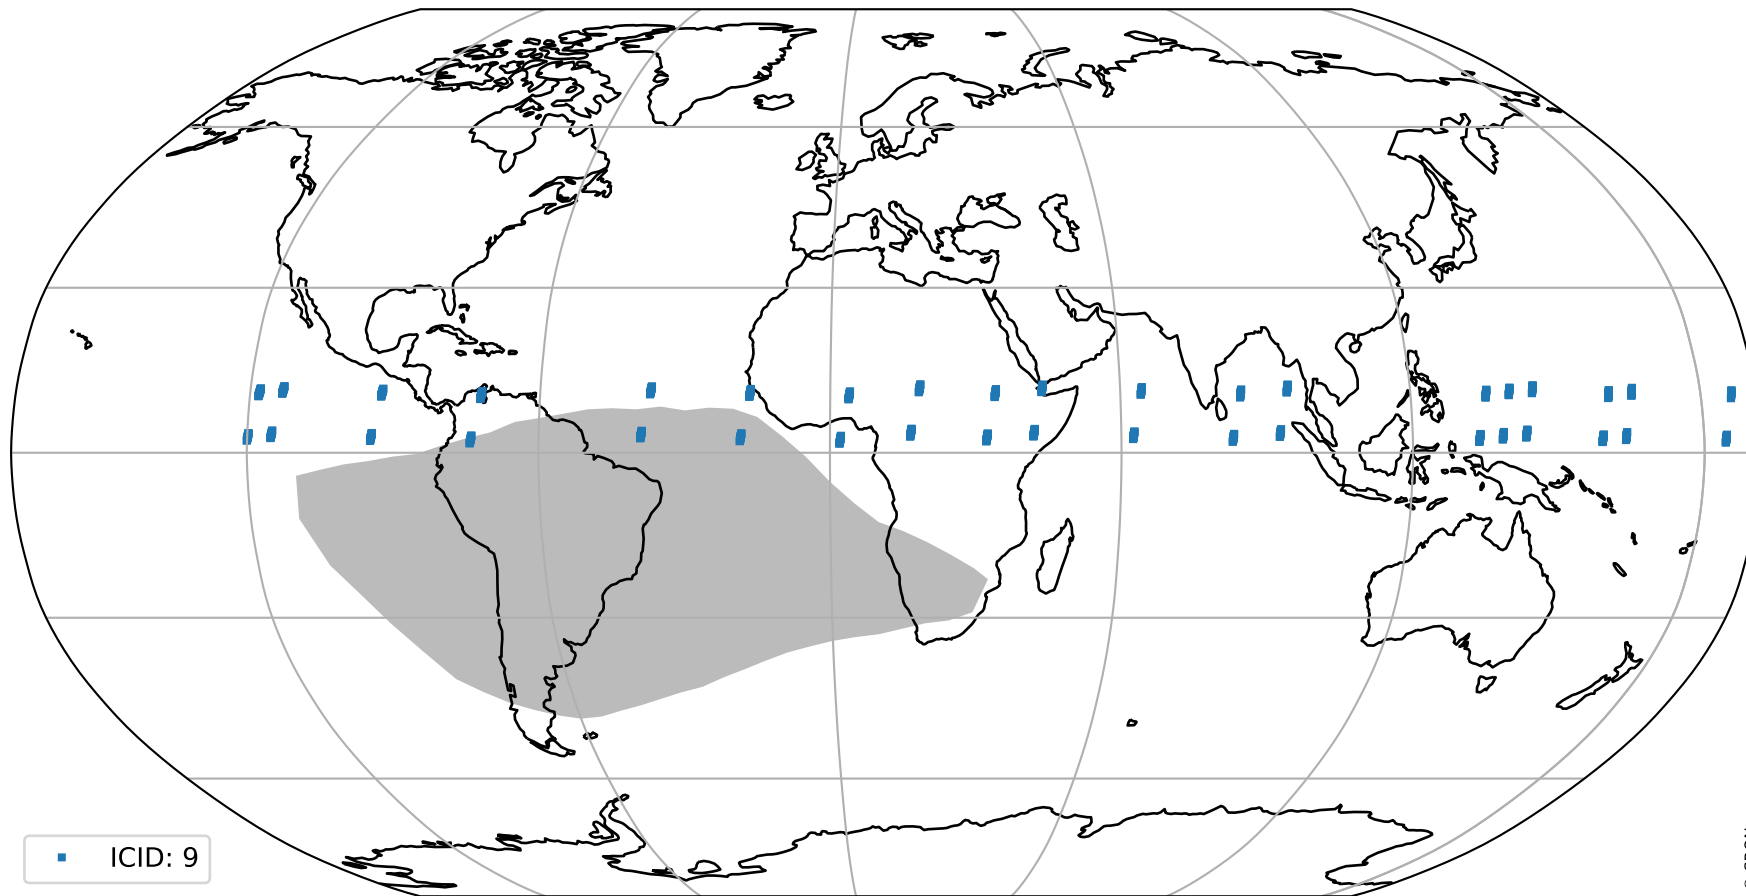

orbits : 19 in [4957, 5002]
coverage : 2018-09-27 / 2018-10-01
bad (quality < 0.8) : 2538
worst (quality < 0.1) : 254
created : 2023-08-22T07:47:47

Tropomi SWIR pixel quality (official)

orbits : 19 in [4957, 5002]
coverage : 2018-09-27 / 2018-10-01
to good : 359
good to bad : 781
to worst : 124
created : 2023-08-22T07:47:47

total quality compared with SWIR pixel-quality CKD

Tropomi SWIR pixel quality (official)

orbits : 19 in [4957, 5002]
coverage : 2018-09-27 / 2018-10-01
created : 2023-08-22T07:47:48

Histograms of pixel-quality

Tropomi SWIR pixel quality (official) ground-tracks of Sentinel-5P

orbits : 19 in [4957, 5002]
coverage : 2018-09-27 / 2018-10-01
created : 2023-08-22T07:47:48

Tropomi SWIR pixel quality (official)

orbits : [2827, 4957]
coverage : 2018-04-30 / 2018-09-27
created : 2023-08-22T07:47:48