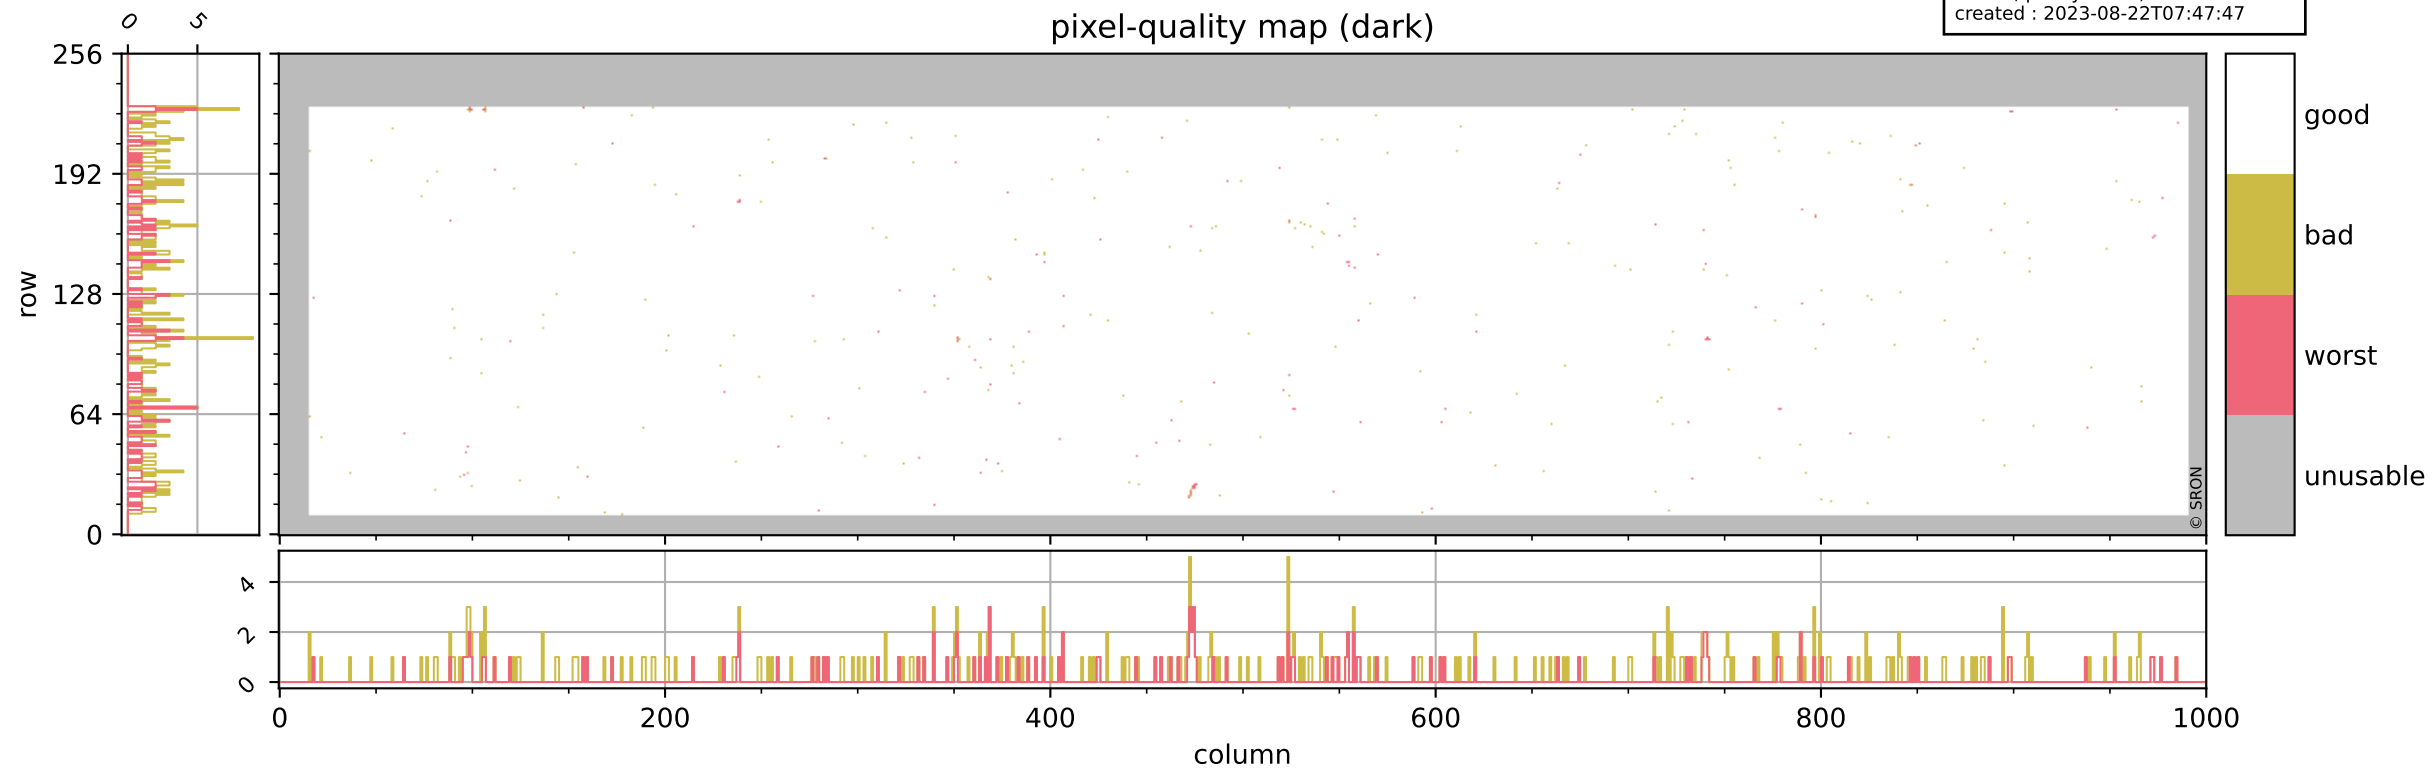

Tropomi SWIR pixel quality (official)

orbits : 19 in [4957, 5002]
coverage : 2018-09-27 / 2018-10-01
bad (quality < 0.8) : 2792
worst (quality < 0.1) : 334
created : 2023-08-22T07:47:47

pixel-quality map

Tropomi SWIR pixel quality (official)

orbits : 19 in [4957, 5002]
coverage : 2018-09-27 / 2018-10-01
bad (quality < 0.8) : 329
worst (quality < 0.1) : 123
created : 2023-08-22T07:47:47

Tropomi SWIR pixel quality (official)

orbits : 19 in [4957, 5002]
coverage : 2018-09-27 / 2018-10-01
bad (quality < 0.8) : 2538
worst (quality < 0.1) : 254
created : 2023-08-22T07:47:47

Tropomi SWIR pixel quality (official)

orbits : 19 in [4957, 5002]
coverage : 2018-09-27 / 2018-10-01
to good : 359
good to bad : 781
to worst : 124
created : 2023-08-22T07:47:47

Tropomi SWIR pixel quality (official) ground-tracks of Sentinel-5P

orbits : 19 in [4957, 5002]
coverage : 2018-09-27 / 2018-10-01
created : 2023-08-22T07:47:48

Tropomi SWIR pixel quality (official)

orbits : [2827, 4957]
coverage : 2018-04-30 / 2018-09-27
created : 2023-08-22T07:47:48