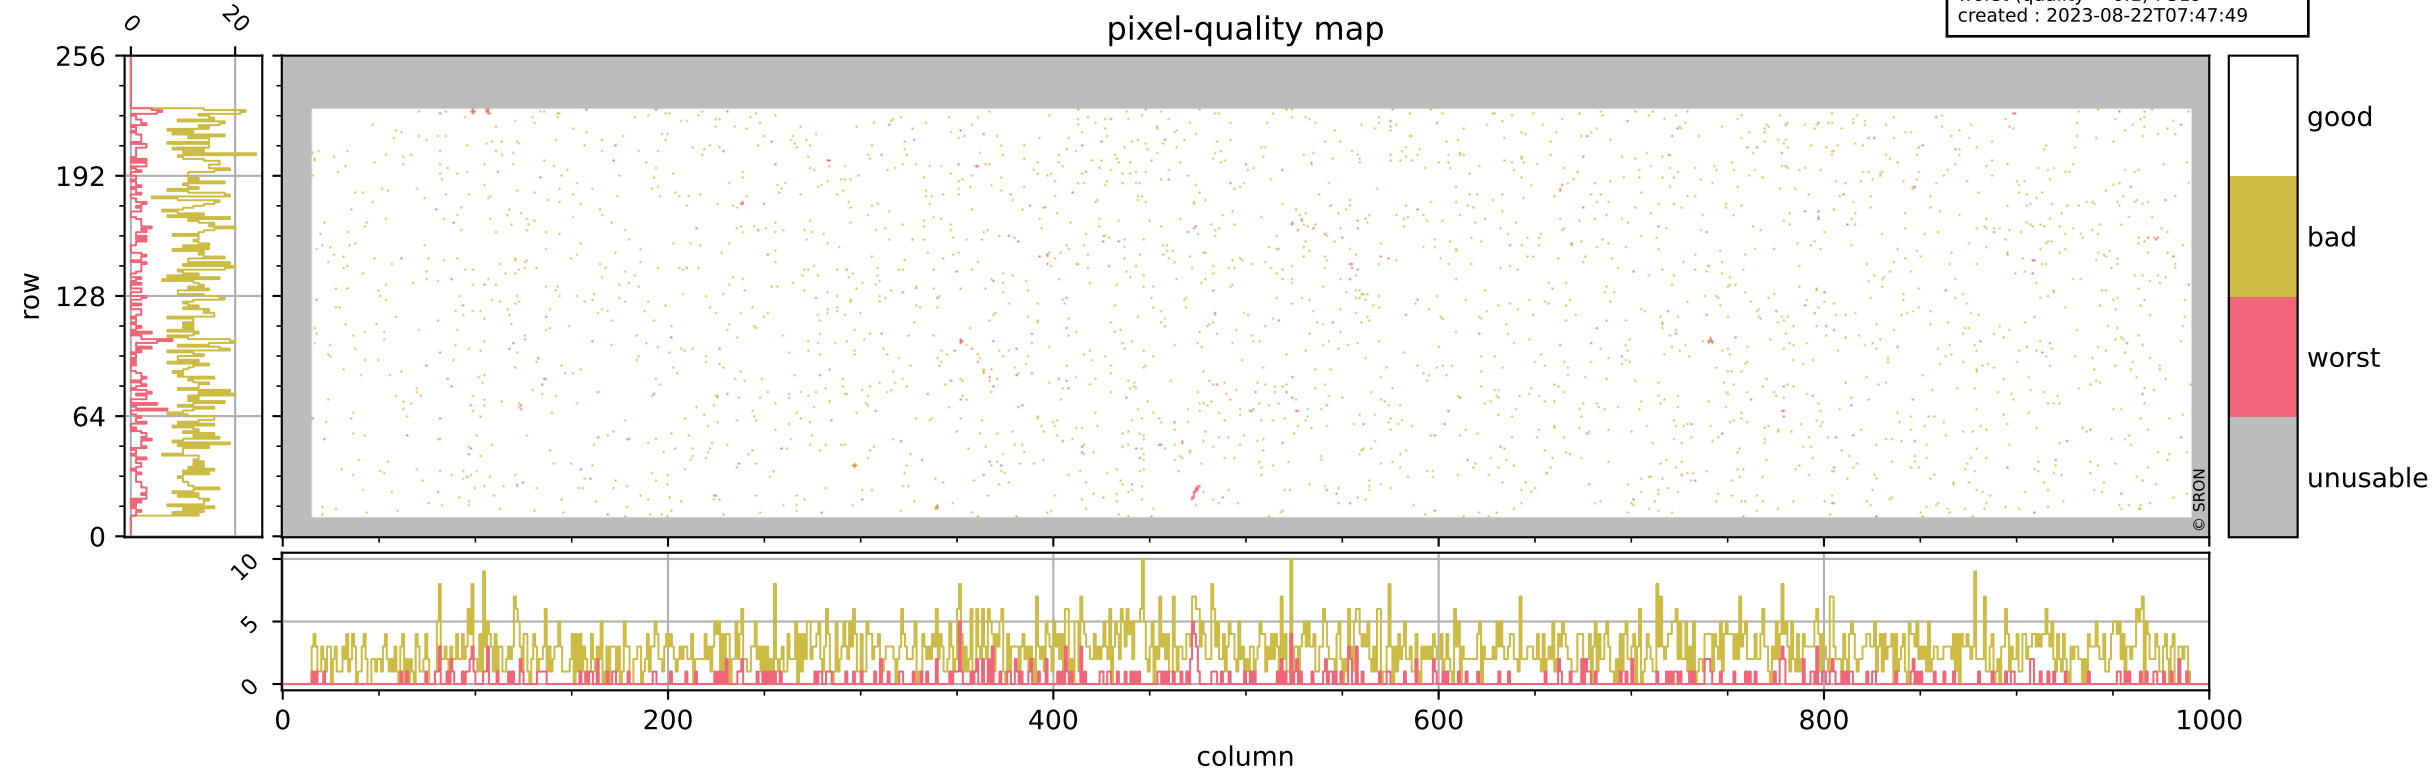

Tropomi SWIR pixel quality (official)

orbits : 19 in [4972, 5017]
coverage : 2018-09-28 / 2018-10-02
bad (quality < 0.8) : 2751
worst (quality < 0.1) : 319
created : 2023-08-22T07:47:49

pixel-quality map

Tropomi SWIR pixel quality (official)

orbits : 19 in [4972, 5017]
coverage : 2018-09-28 / 2018-10-02
bad (quality < 0.8) : 287
worst (quality < 0.1) : 116
created : 2023-08-22T07:47:49

Tropomi SWIR pixel quality (official)

orbits : 19 in [4972, 5017]
coverage : 2018-09-28 / 2018-10-02
bad (quality < 0.8) : 2512
worst (quality < 0.1) : 241
created : 2023-08-22T07:47:49

pixel-quality map (noise average)

Tropomi SWIR pixel quality (official)

orbits : 19 in [4972, 5017]
coverage : 2018-09-28 / 2018-10-02
to good : 362
good to bad : 755
to worst : 108
created : 2023-08-22T07:47:50

total quality compared with SWIR pixel-quality CKD

Tropomi SWIR pixel quality (official)