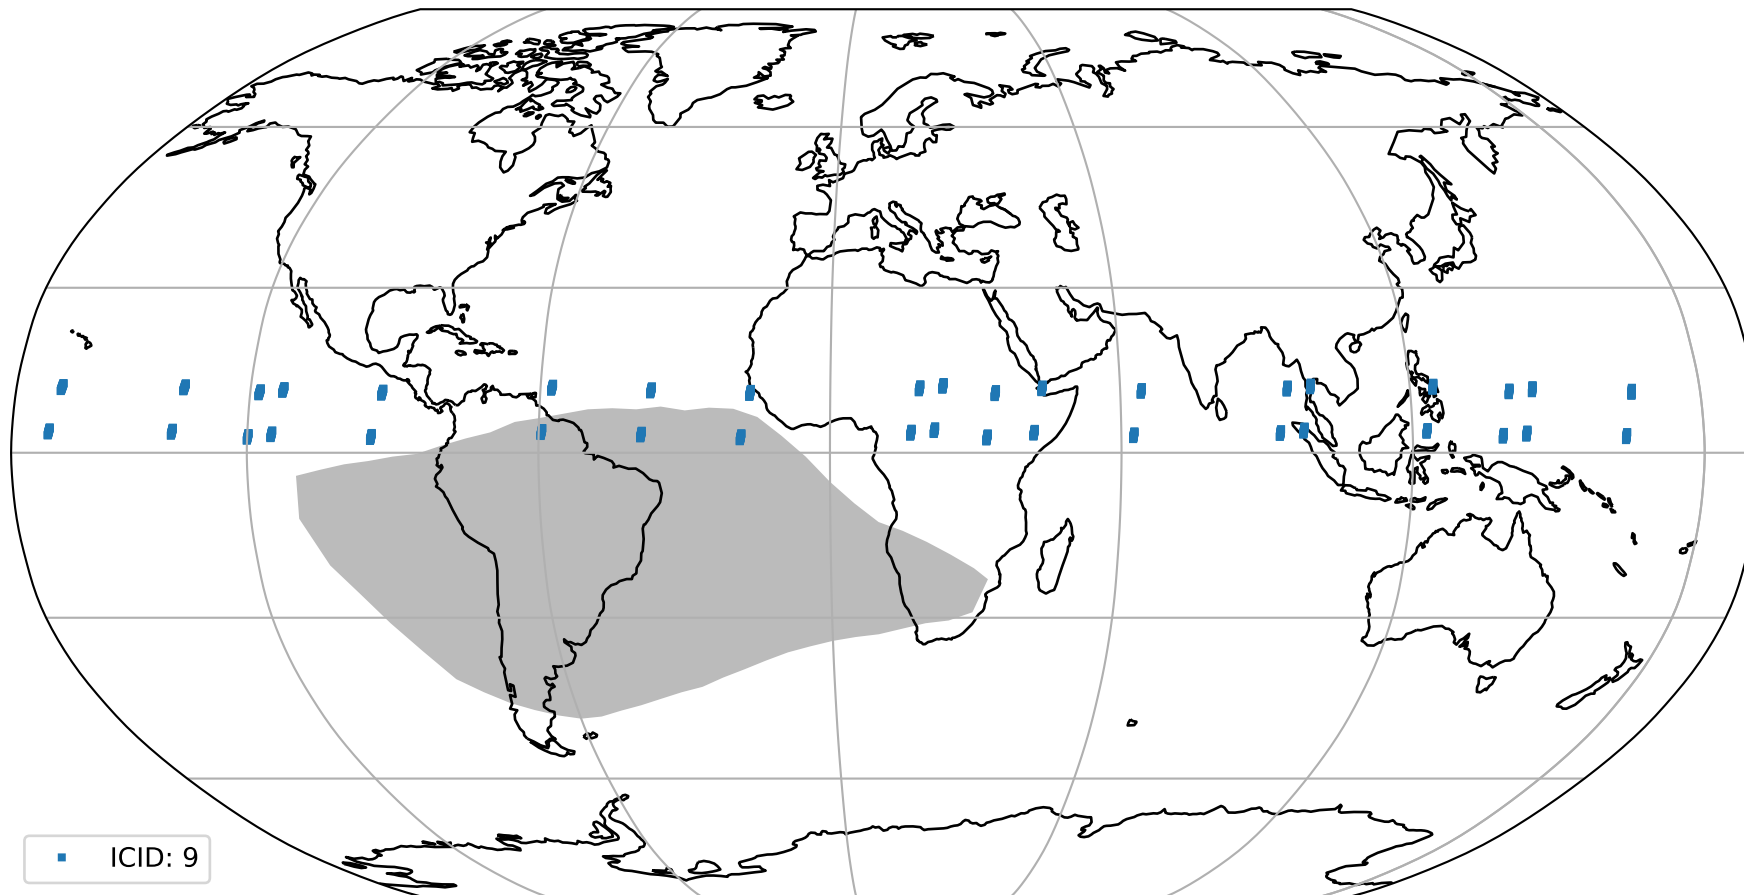

orbits : 19 in [4972, 5017]
coverage : 2018-09-28 / 2018-10-02
bad (quality < 0.8) : 2512
worst (quality < 0.1) : 241
created : 2023-08-22T07:47:49

pixel-quality map (noise average)

Tropomi SWIR pixel quality (official)

orbits : 19 in [4972, 5017]
coverage : 2018-09-28 / 2018-10-02
to good : 362
good to bad : 755
to worst : 108
created : 2023-08-22T07:47:50

total quality compared with SWIR pixel-quality CKD

Tropomi SWIR pixel quality (official)

orbits : 19 in [4972, 5017]
coverage : 2018-09-28 / 2018-10-02
created : 2023-08-22T07:47:50

Histograms of pixel-quality

Tropomi SWIR pixel quality (official) ground-tracks of Sentinel-5P

orbits : 19 in [4972, 5017]
coverage : 2018-09-28 / 2018-10-02
created : 2023-08-22T07:47:50