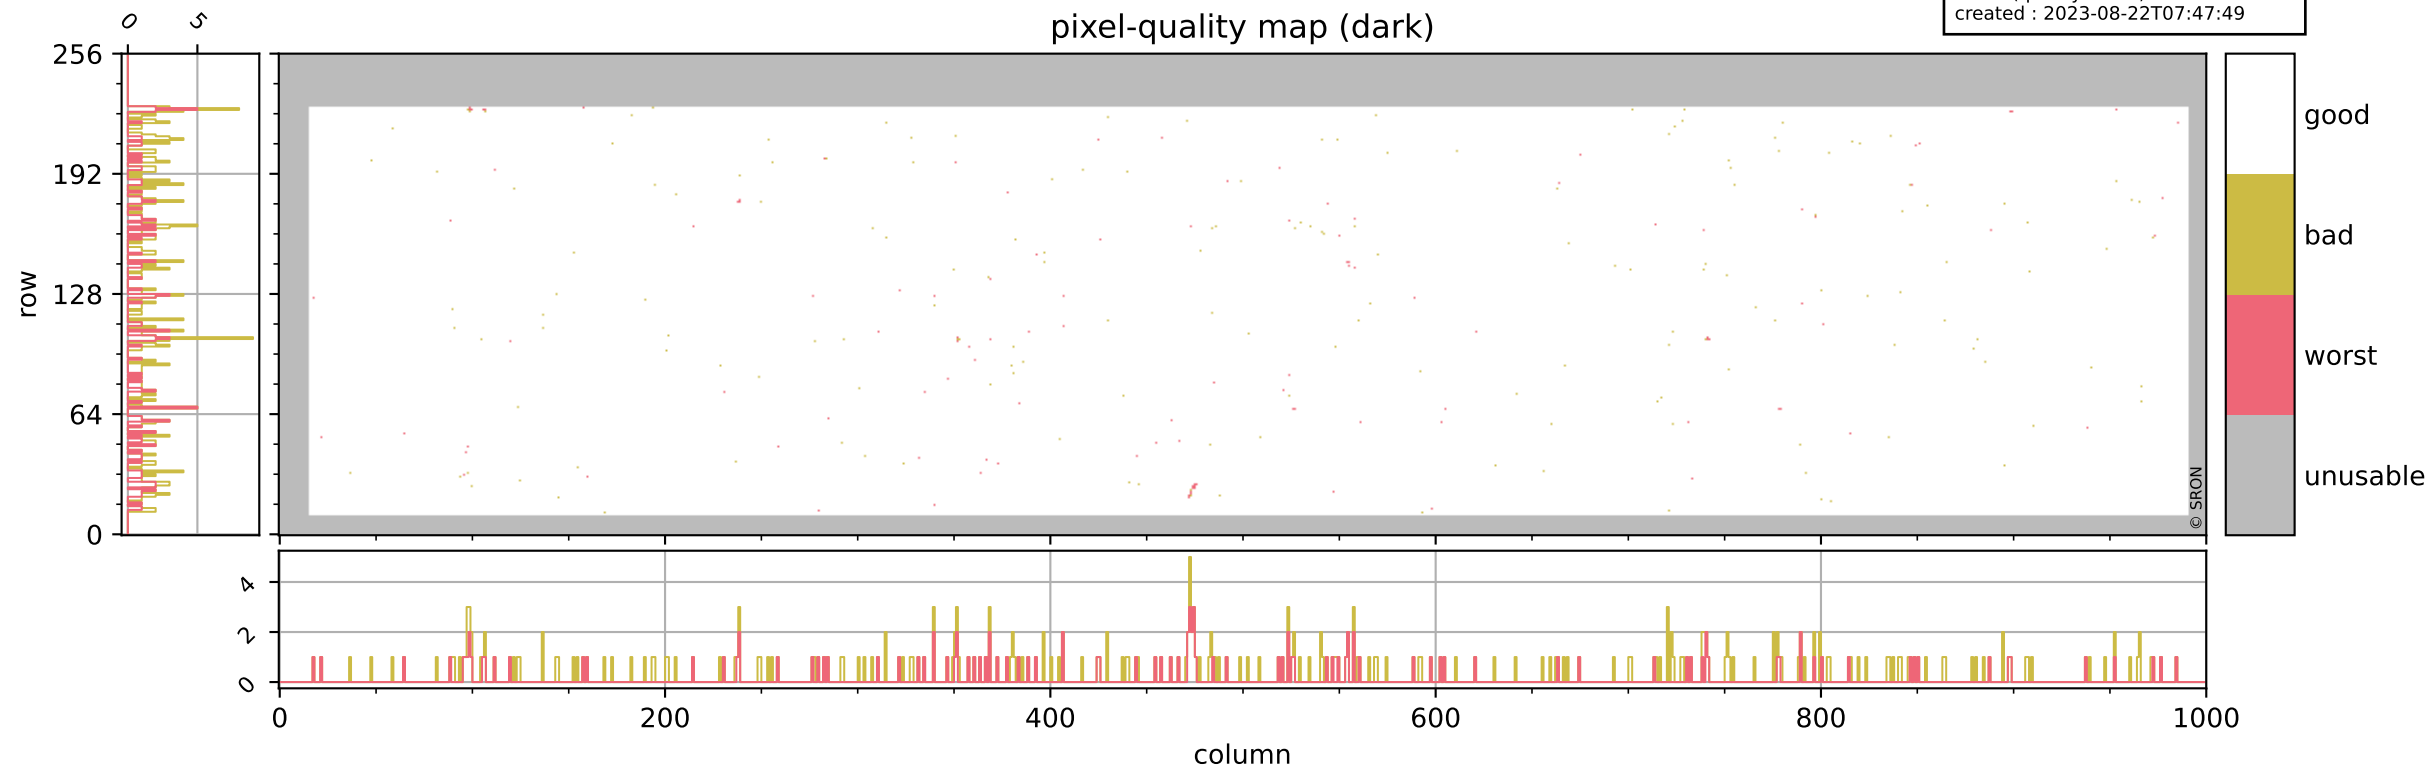

Tropomi SWIR pixel quality (official)

orbits : 19 in [4972, 5017]
coverage : 2018-09-28 / 2018-10-02
bad (quality < 0.8) : 2751
worst (quality < 0.1) : 319
created : 2023-08-22T07:47:49

pixel-quality map

Tropomi SWIR pixel quality (official)

orbits : 19 in [4972, 5017]
coverage : 2018-09-28 / 2018-10-02
bad (quality < 0.8) : 287
worst (quality < 0.1) : 116
created : 2023-08-22T07:47:49

Tropomi SWIR pixel quality (official)

orbits : 19 in [4972, 5017]
coverage : 2018-09-28 / 2018-10-02
bad (quality < 0.8) : 2512
worst (quality < 0.1) : 241
created : 2023-08-22T07:47:49

pixel-quality map (noise average)

Tropomi SWIR pixel quality (official)

orbits : 19 in [4972, 5017]
coverage : 2018-09-28 / 2018-10-02
to good : 362
good to bad : 755
to worst : 108
created : 2023-08-22T07:47:50

total quality compared with SWIR pixel-quality CKD

Tropomi SWIR pixel quality (official)