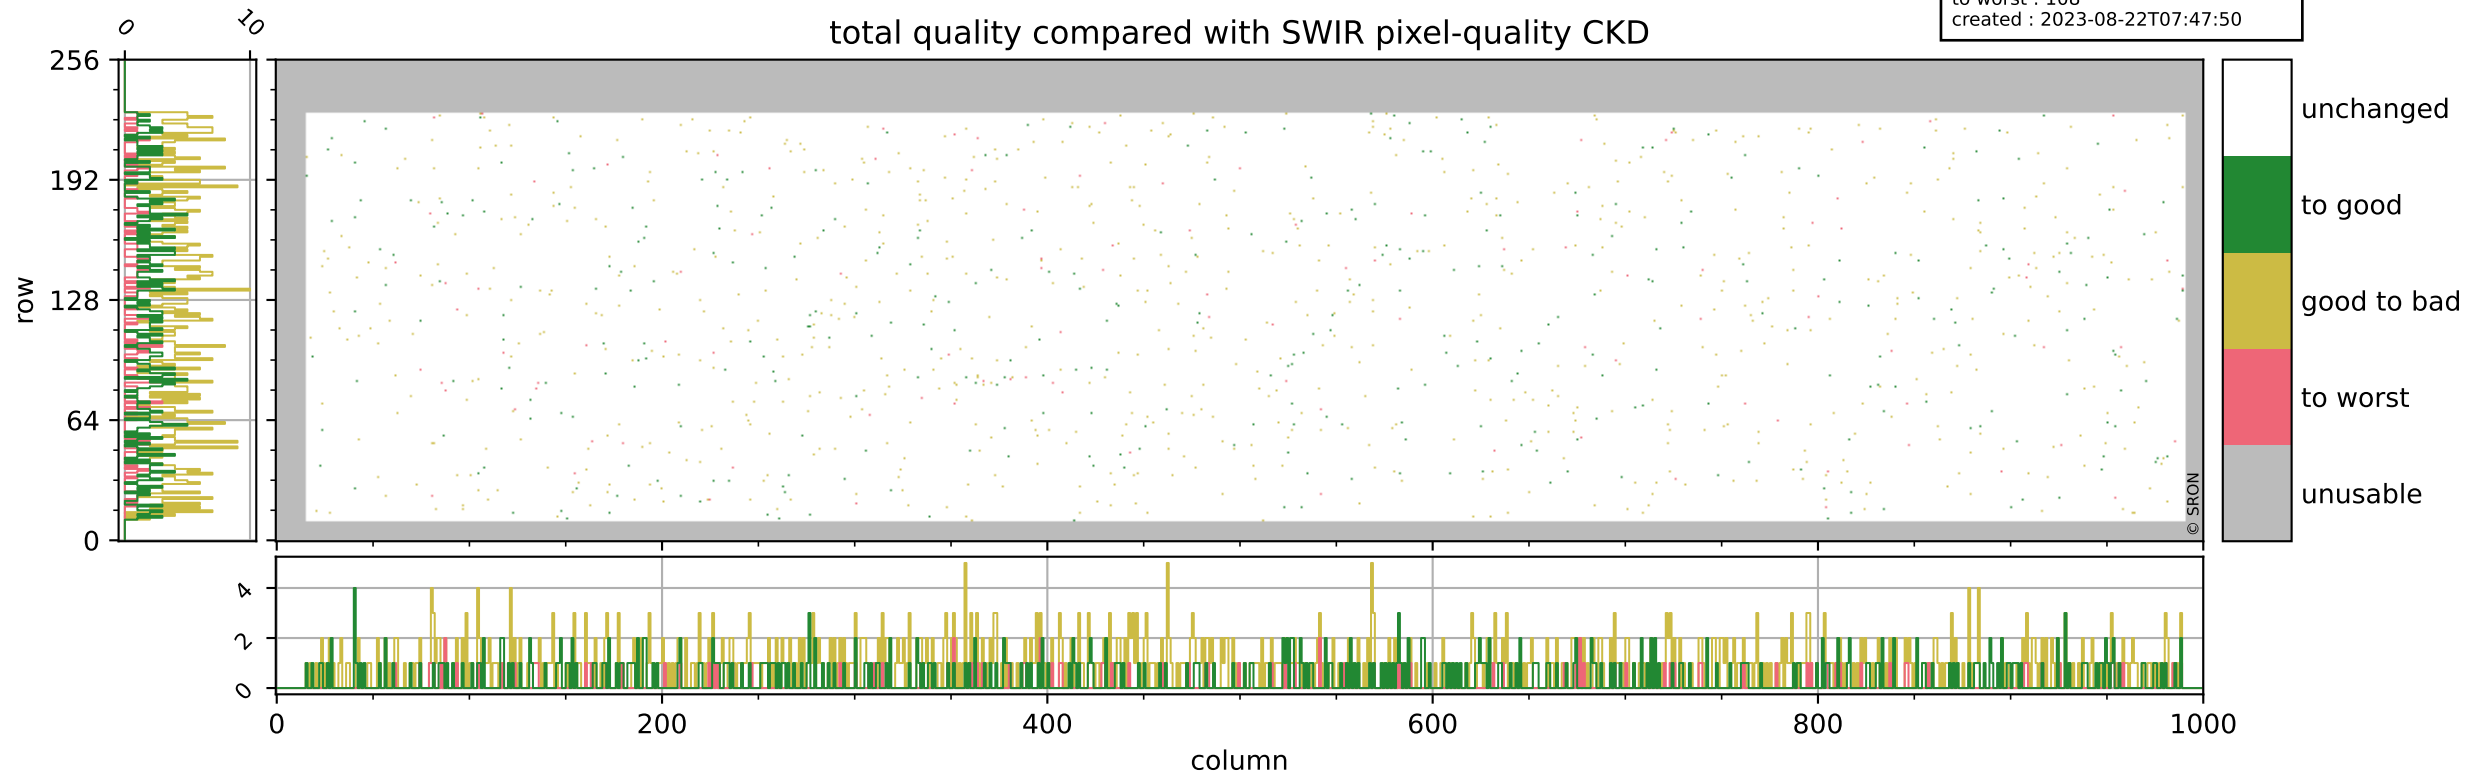

Tropomi SWIR pixel quality (official)

orbits : 19 in [4972, 5017]
coverage : 2018-09-28 / 2018-10-02
bad (quality < 0.8) : 287
worst (quality < 0.1) : 116
created : 2023-08-22T07:47:49

Tropomi SWIR pixel quality (official)

orbits : 19 in [4972, 5017]
coverage : 2018-09-28 / 2018-10-02
bad (quality < 0.8) : 2512
worst (quality < 0.1) : 241
created : 2023-08-22T07:47:49

pixel-quality map (noise average)

Tropomi SWIR pixel quality (official)

orbits : 19 in [4972, 5017]
coverage : 2018-09-28 / 2018-10-02
to good : 362
good to bad : 755
to worst : 108
created : 2023-08-22T07:47:50

total quality compared with SWIR pixel-quality CKD

Tropomi SWIR pixel quality (official)

orbits : 19 in [4972, 5017]
coverage : 2018-09-28 / 2018-10-02
created : 2023-08-22T07:47:50

Histograms of pixel-quality

Tropomi SWIR pixel quality (official) ground-tracks of Sentinel-5P

orbits : 19 in [4972, 5017]
coverage : 2018-09-28 / 2018-10-02
created : 2023-08-22T07:47:50