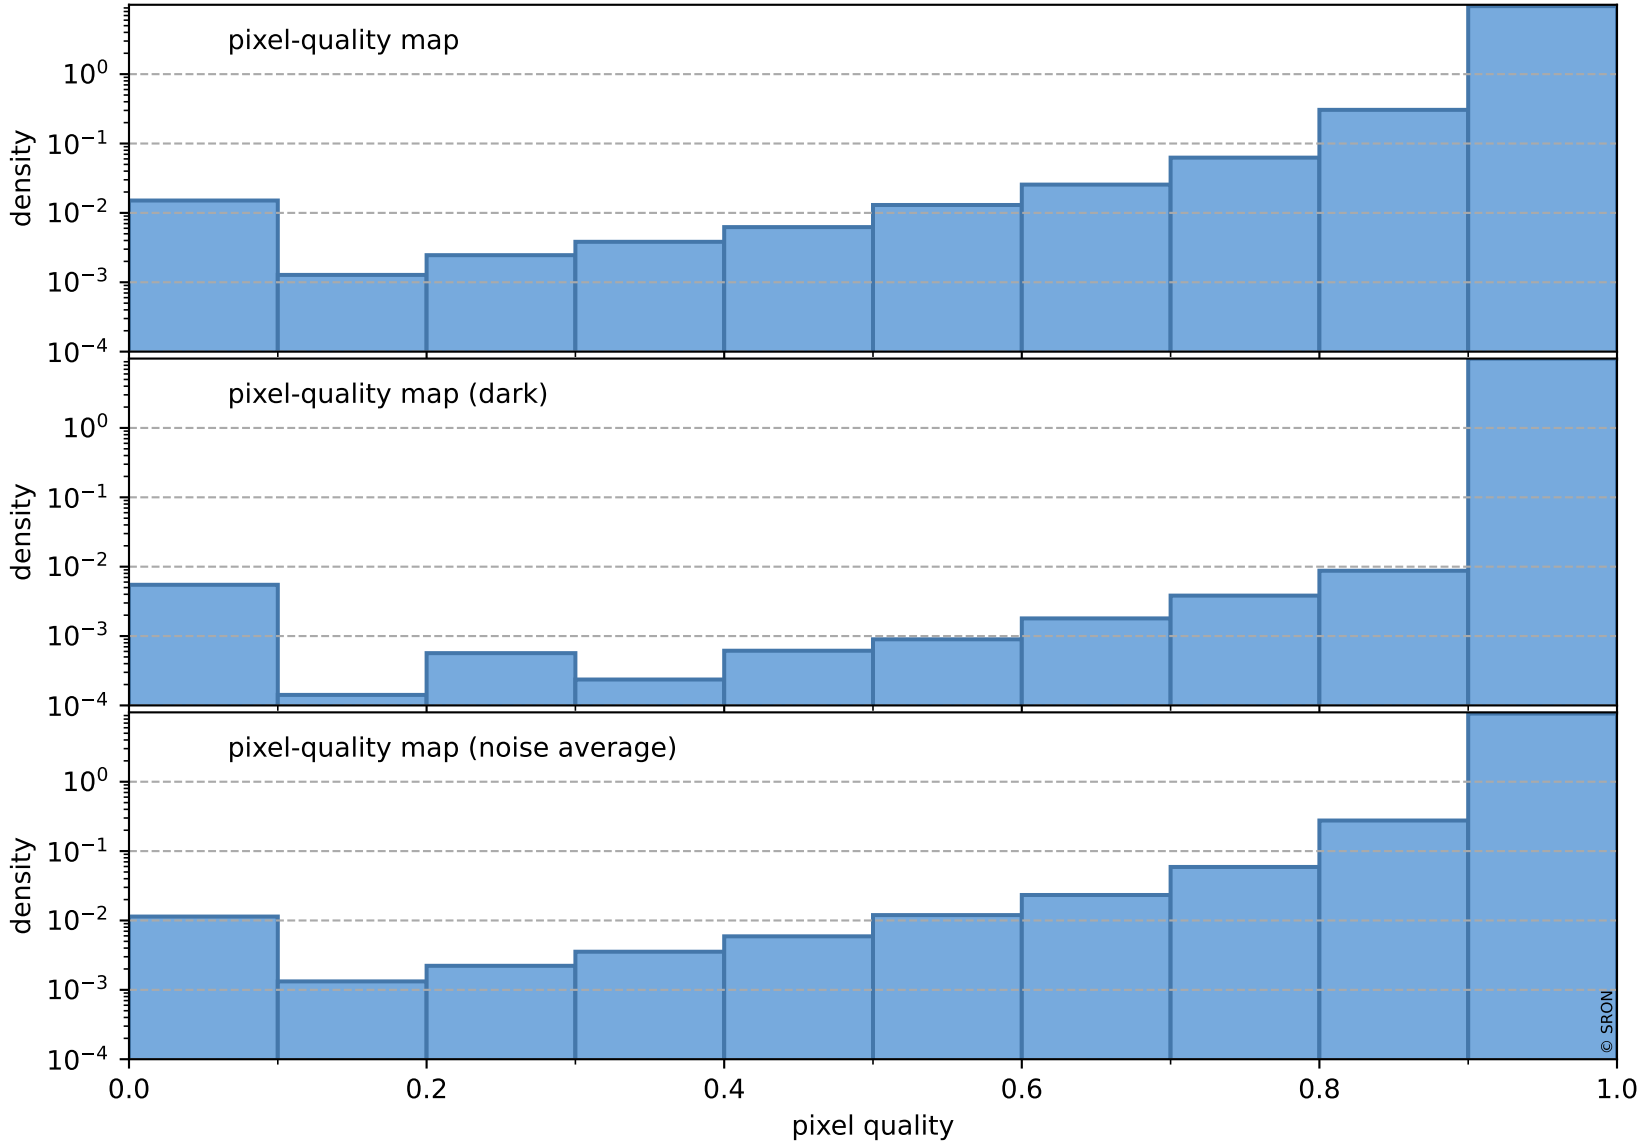

orbits : 19 in [4972, 5017]
coverage : 2018-09-28 / 2018-10-02
to good : 362
good to bad : 755
to worst : 108
created : 2023-08-22T07:47:50

total quality compared with SWIR pixel-quality CKD

Tropomi SWIR pixel quality (official)

orbits : 19 in [4972, 5017]
coverage : 2018-09-28 / 2018-10-02
created : 2023-08-22T07:47:50

Histograms of pixel-quality

Tropomi SWIR pixel quality (official) ground-tracks of Sentinel-5P

orbits : 19 in [4972, 5017]
coverage : 2018-09-28 / 2018-10-02
created : 2023-08-22T07:47:50

Tropomi SWIR pixel quality (official)

orbits : [2827, 5017]
coverage : 2018-04-30 / 2018-10-02
created : 2023-08-22T07:47:51

trend of pixel quality & temperatures