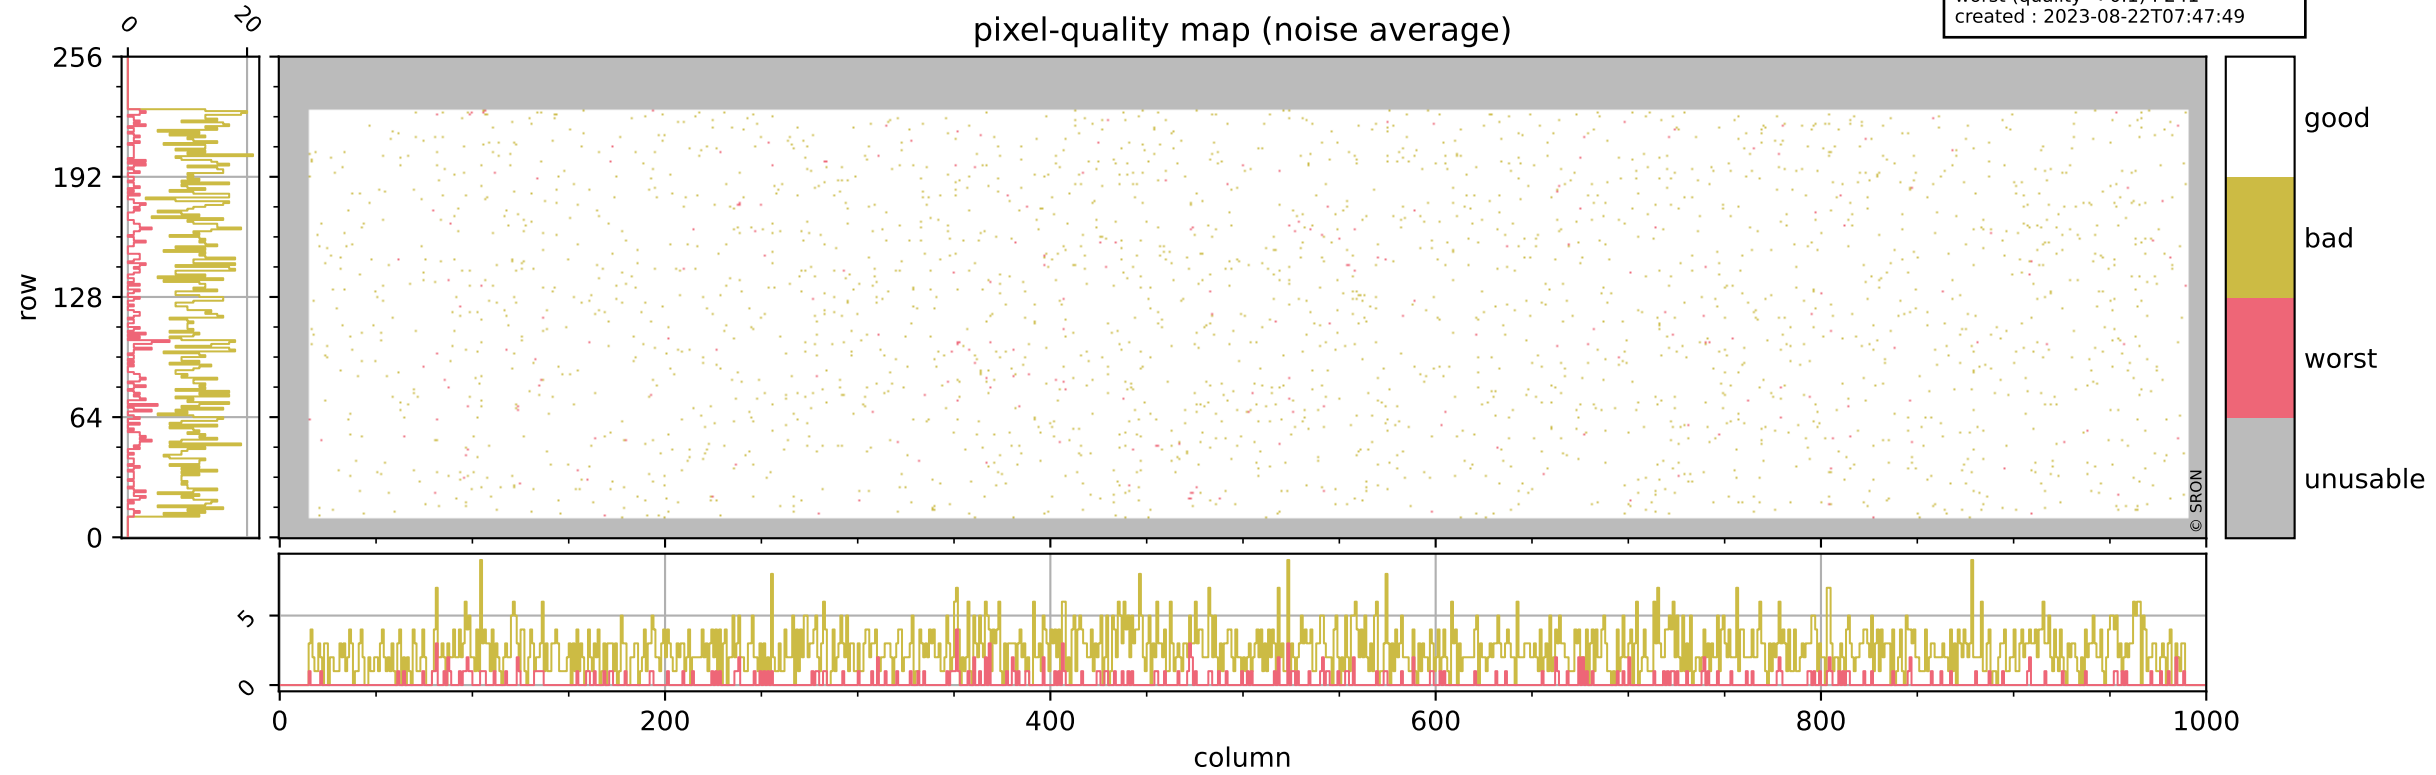

Tropomi SWIR pixel quality (official)

orbits : 19 in [4972, 5017]
coverage : 2018-09-28 / 2018-10-02
bad (quality < 0.8) : 287
worst (quality < 0.1) : 116
created : 2023-08-22T07:47:49

Tropomi SWIR pixel quality (official)

orbits : 19 in [4972, 5017]
coverage : 2018-09-28 / 2018-10-02
bad (quality < 0.8) : 2512
worst (quality < 0.1) : 241
created : 2023-08-22T07:47:49

pixel-quality map (noise average)

Tropomi SWIR pixel quality (official)

orbits : 19 in [4972, 5017]
coverage : 2018-09-28 / 2018-10-02
to good : 362
good to bad : 755
to worst : 108
created : 2023-08-22T07:47:50

total quality compared with SWIR pixel-quality CKD

Tropomi SWIR pixel quality (official)

orbits : 19 in [4972, 5017]
coverage : 2018-09-28 / 2018-10-02
created : 2023-08-22T07:47:50

Histograms of pixel-quality

Tropomi SWIR pixel quality (official) ground-tracks of Sentinel-5P

orbits : 19 in [4972, 5017]
coverage : 2018-09-28 / 2018-10-02
created : 2023-08-22T07:47:50