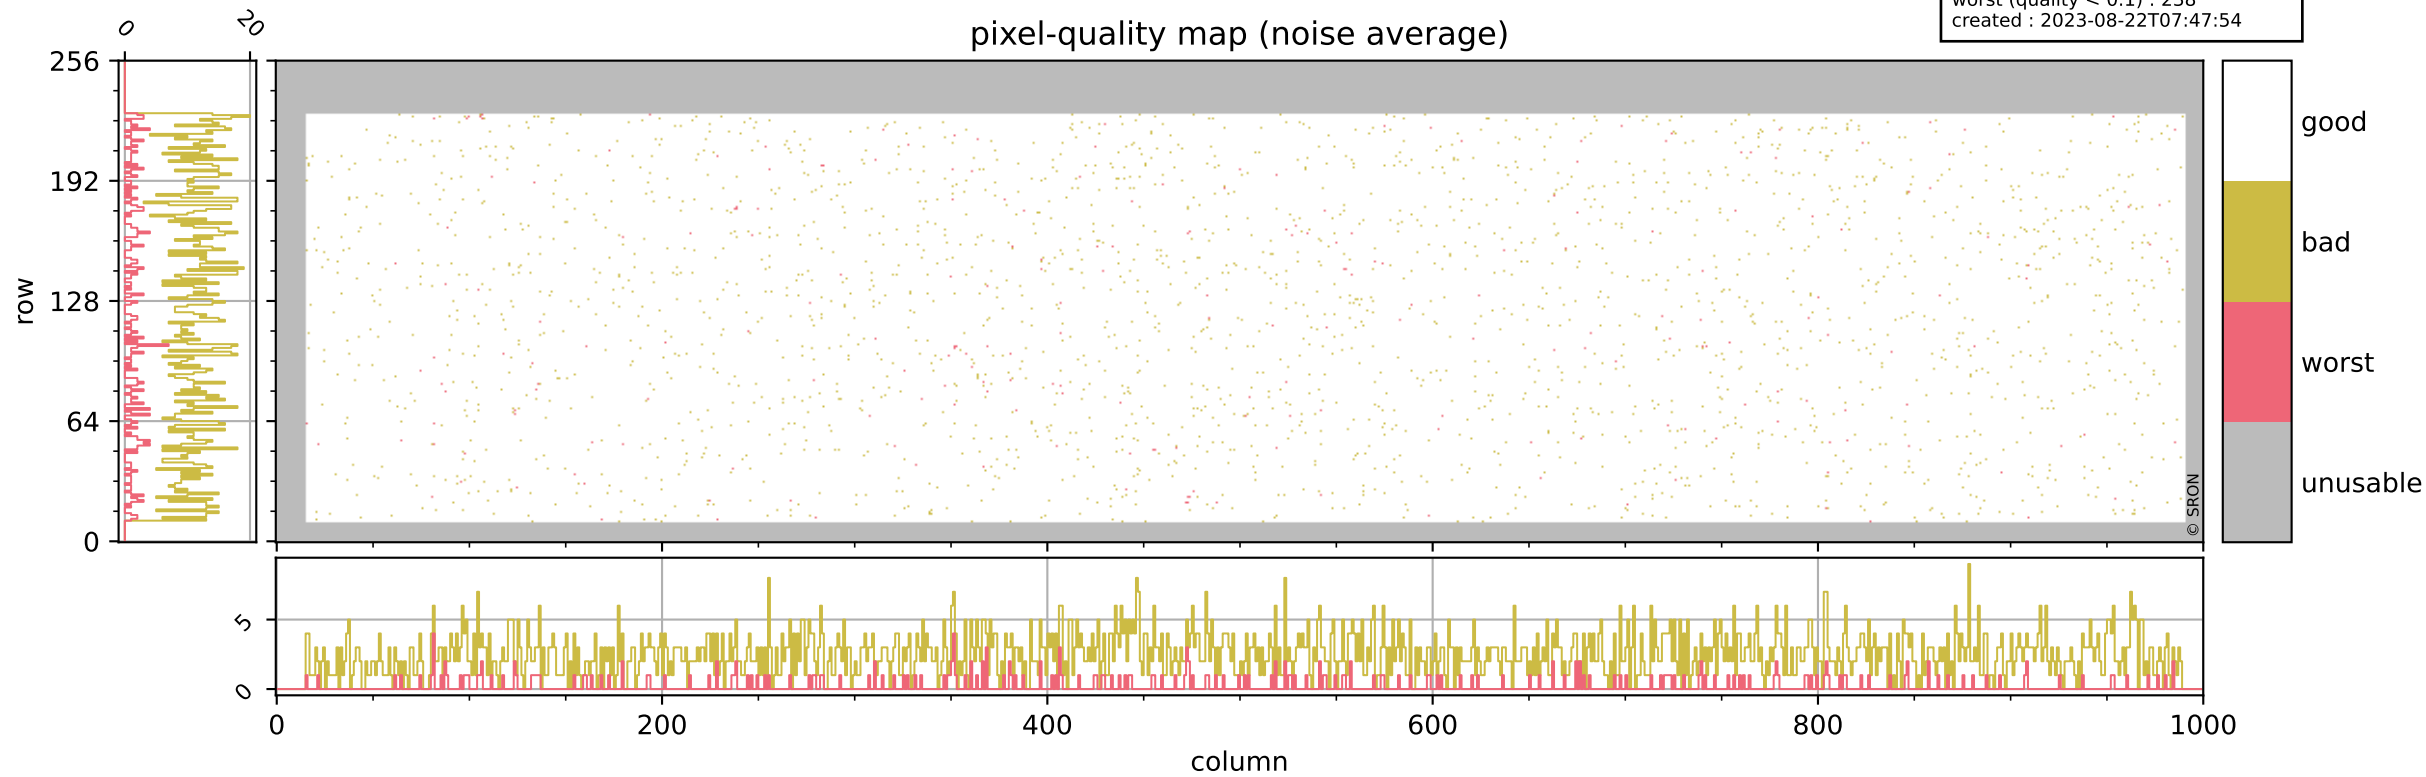

Tropomi SWIR pixel quality (official)

orbits : 19 in [5002, 5047]
coverage : 2018-10-01 / 2018-10-04
bad (quality < 0.8) : 2731
worst (quality < 0.1) : 316
created : 2023-08-22T07:47:53

pixel-quality map

Tropomi SWIR pixel quality (official)

orbits : 19 in [5002, 5047]
coverage : 2018-10-01 / 2018-10-04
bad (quality < 0.8) : 291
worst (quality < 0.1) : 118
created : 2023-08-22T07:47:54

Tropomi SWIR pixel quality (official)

orbits : 19 in [5002, 5047]
coverage : 2018-10-01 / 2018-10-04
bad (quality < 0.8) : 2480
worst (quality < 0.1) : 238
created : 2023-08-22T07:47:54

Tropomi SWIR pixel quality (official)

orbits : 19 in [5002, 5047]
coverage : 2018-10-01 / 2018-10-04
to good : 355
good to bad : 730
to worst : 107
created : 2023-08-22T07:47:54

Tropomi SWIR pixel quality (official) ground-tracks of Sentinel-5P

orbits : 19 in [5002, 5047]
coverage : 2018-10-01 / 2018-10-04
created : 2023-08-22T07:47:55

Tropomi SWIR pixel quality (official)

orbits : [2827, 5047]
coverage : 2018-04-30 / 2018-10-04
created : 2023-08-22T07:47:55