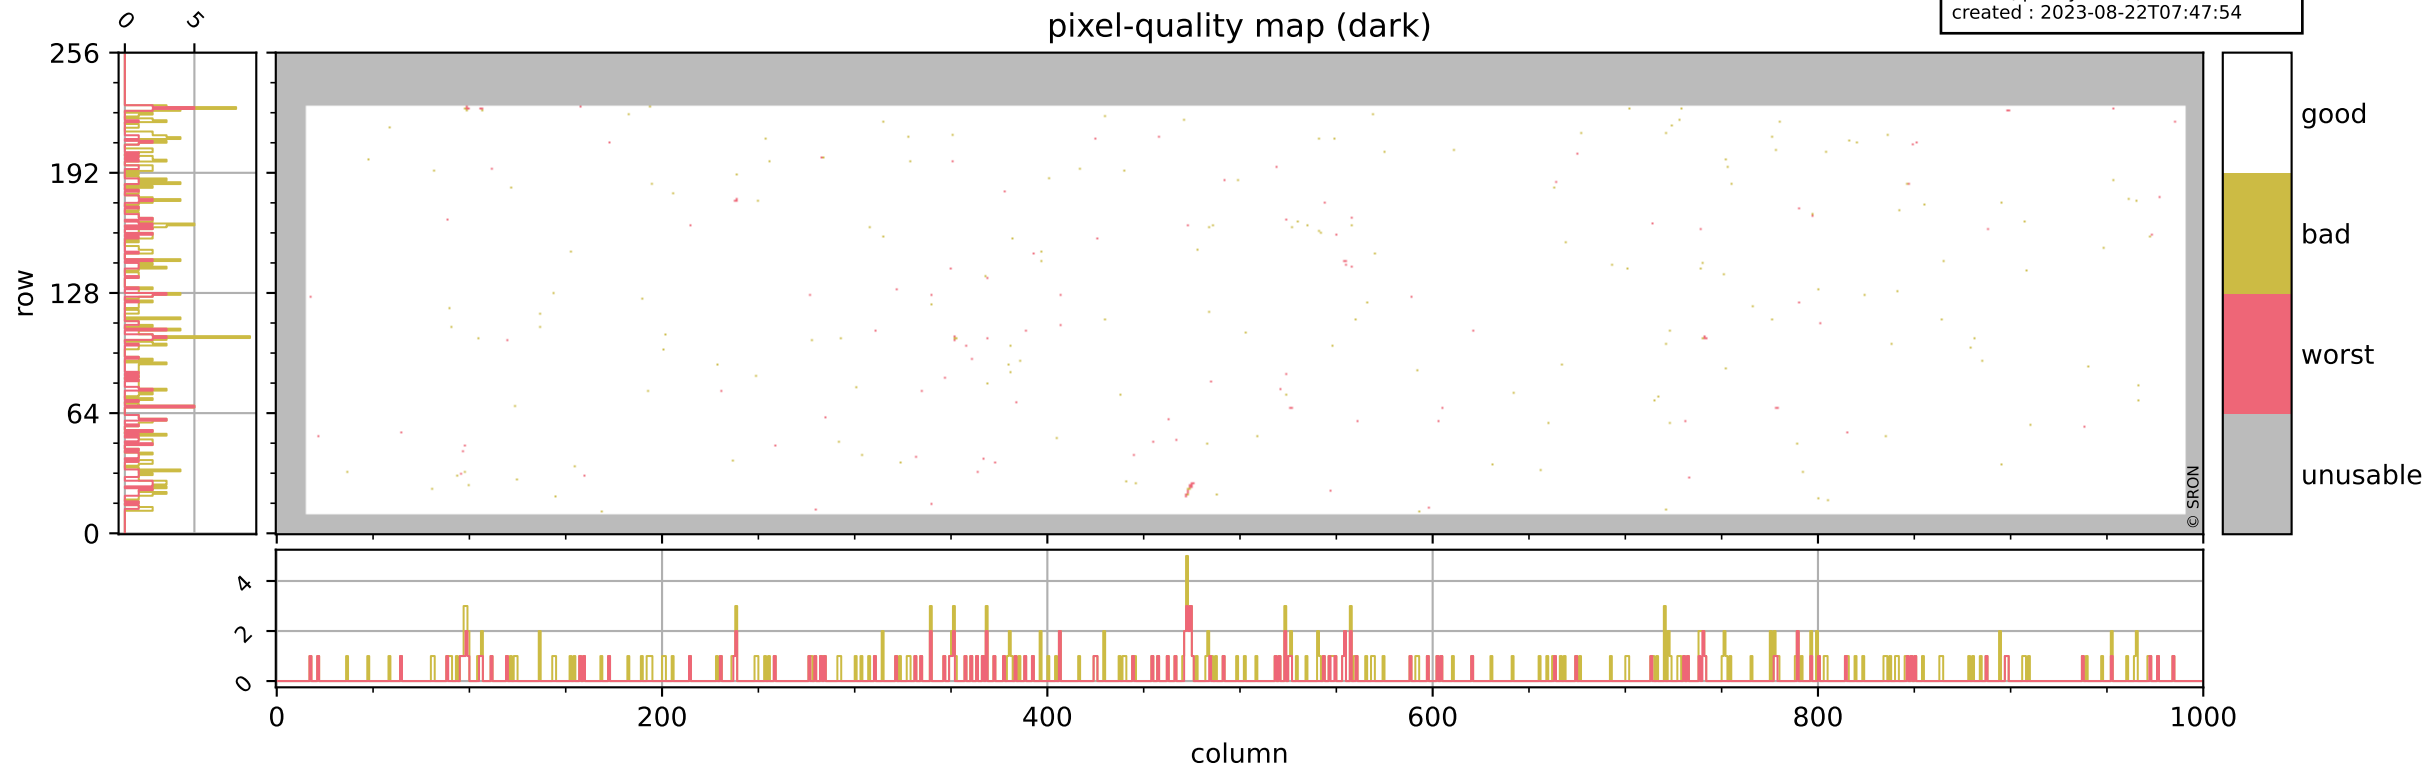

Tropomi SWIR pixel quality (official)

orbits : 19 in [5002, 5047]
coverage : 2018-10-01 / 2018-10-04
bad (quality < 0.8) : 2731
worst (quality < 0.1) : 316
created : 2023-08-22T07:47:53

pixel-quality map

Tropomi SWIR pixel quality (official)

orbits : 19 in [5002, 5047]
coverage : 2018-10-01 / 2018-10-04
bad (quality < 0.8) : 291
worst (quality < 0.1) : 118
created : 2023-08-22T07:47:54

Tropomi SWIR pixel quality (official)

orbits : 19 in [5002, 5047]
coverage : 2018-10-01 / 2018-10-04
bad (quality < 0.8) : 2480
worst (quality < 0.1) : 238
created : 2023-08-22T07:47:54

Tropomi SWIR pixel quality (official)

orbits : 19 in [5002, 5047]
coverage : 2018-10-01 / 2018-10-04
to good : 355
good to bad : 730
to worst : 107
created : 2023-08-22T07:47:54

Tropomi SWIR pixel quality (official) ground-tracks of Sentinel-5P

orbits : 19 in [5002, 5047]
coverage : 2018-10-01 / 2018-10-04
created : 2023-08-22T07:47:55

Tropomi SWIR pixel quality (official)

orbits : [2827, 5047]
coverage : 2018-04-30 / 2018-10-04
created : 2023-08-22T07:47:55