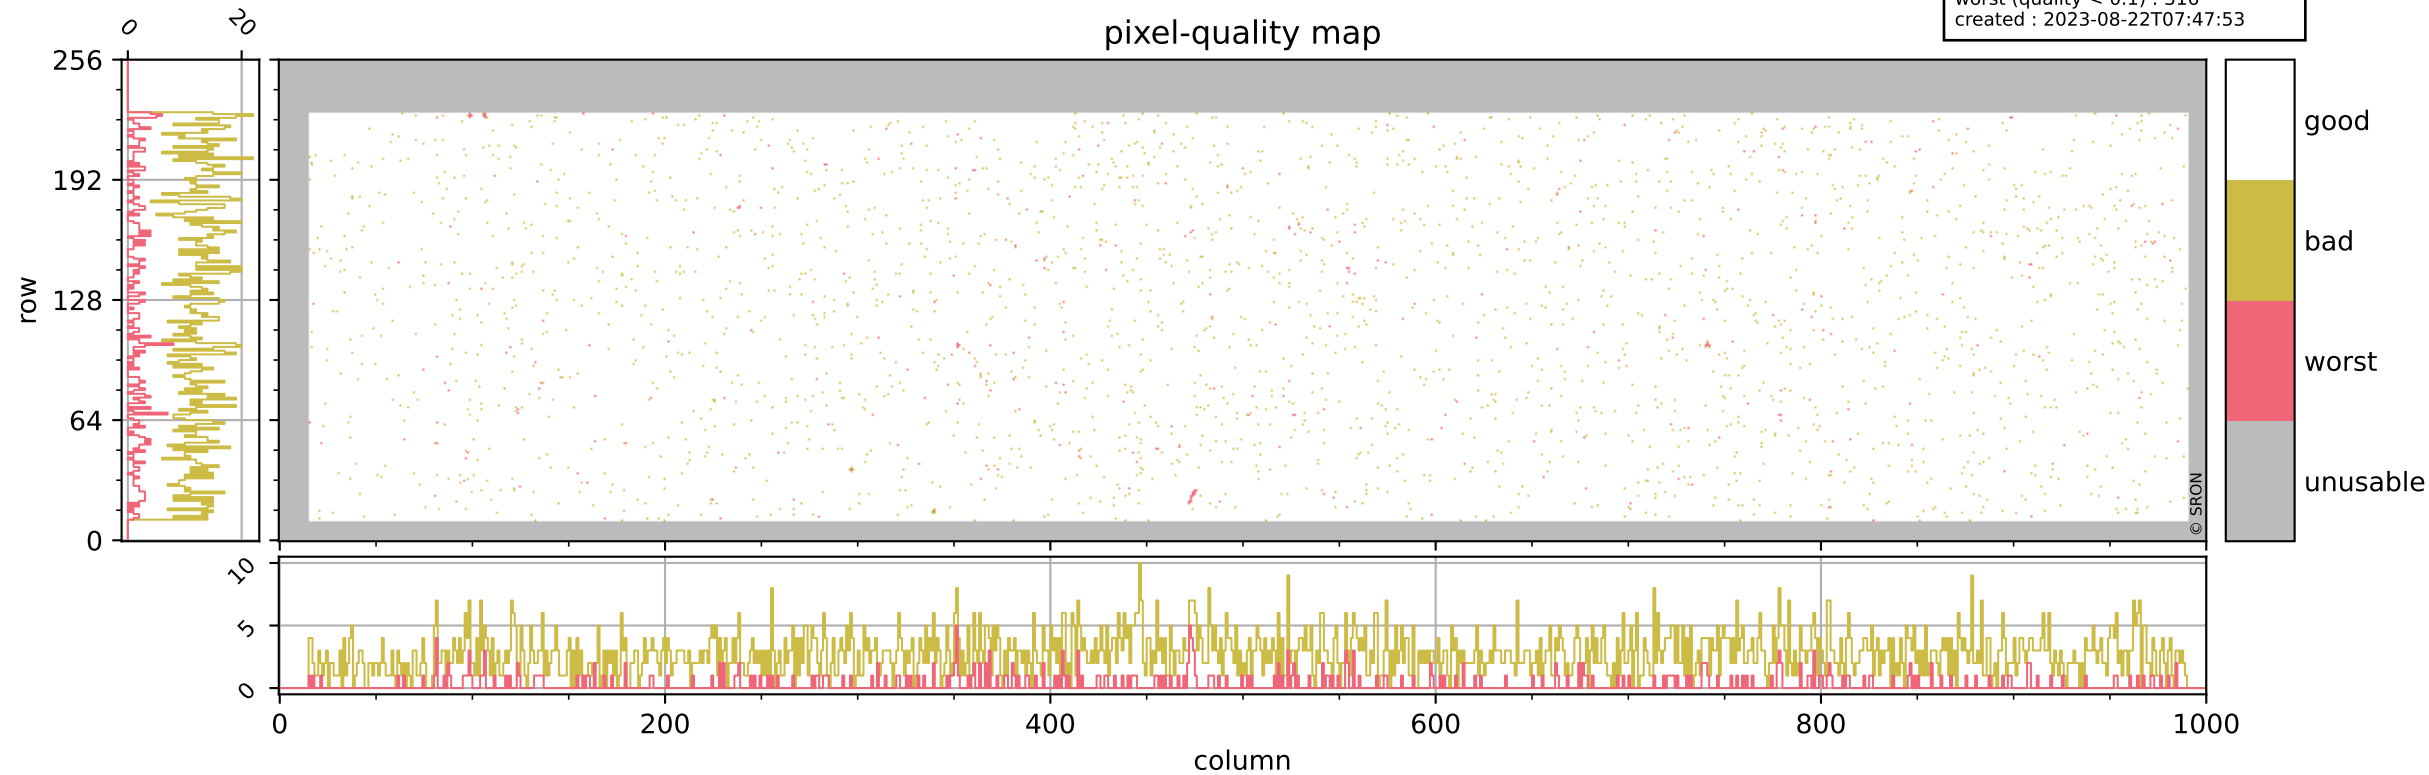

Tropomi SWIR pixel quality (official)

orbits : 19 in [5002, 5047]
coverage : 2018-10-01 / 2018-10-04
bad (quality < 0.8) : 2731
worst (quality < 0.1) : 316
created : 2023-08-22T07:47:53

pixel-quality map

Tropomi SWIR pixel quality (official)

orbits : 19 in [5002, 5047]
coverage : 2018-10-01 / 2018-10-04
bad (quality < 0.8) : 291
worst (quality < 0.1) : 118
created : 2023-08-22T07:47:54

Tropomi SWIR pixel quality (official)

orbits : 19 in [5002, 5047]
coverage : 2018-10-01 / 2018-10-04
bad (quality < 0.8) : 2480
worst (quality < 0.1) : 238
created : 2023-08-22T07:47:54

Tropomi SWIR pixel quality (official)

orbits : 19 in [5002, 5047]
coverage : 2018-10-01 / 2018-10-04
to good : 355
good to bad : 730
to worst : 107
created : 2023-08-22T07:47:54

Tropomi SWIR pixel quality (official) ground-tracks of Sentinel-5P

orbits : 19 in [5002, 5047]
coverage : 2018-10-01 / 2018-10-04
created : 2023-08-22T07:47:55

Tropomi SWIR pixel quality (official)

orbits : [2827, 5047]
coverage : 2018-04-30 / 2018-10-04
created : 2023-08-22T07:47:55