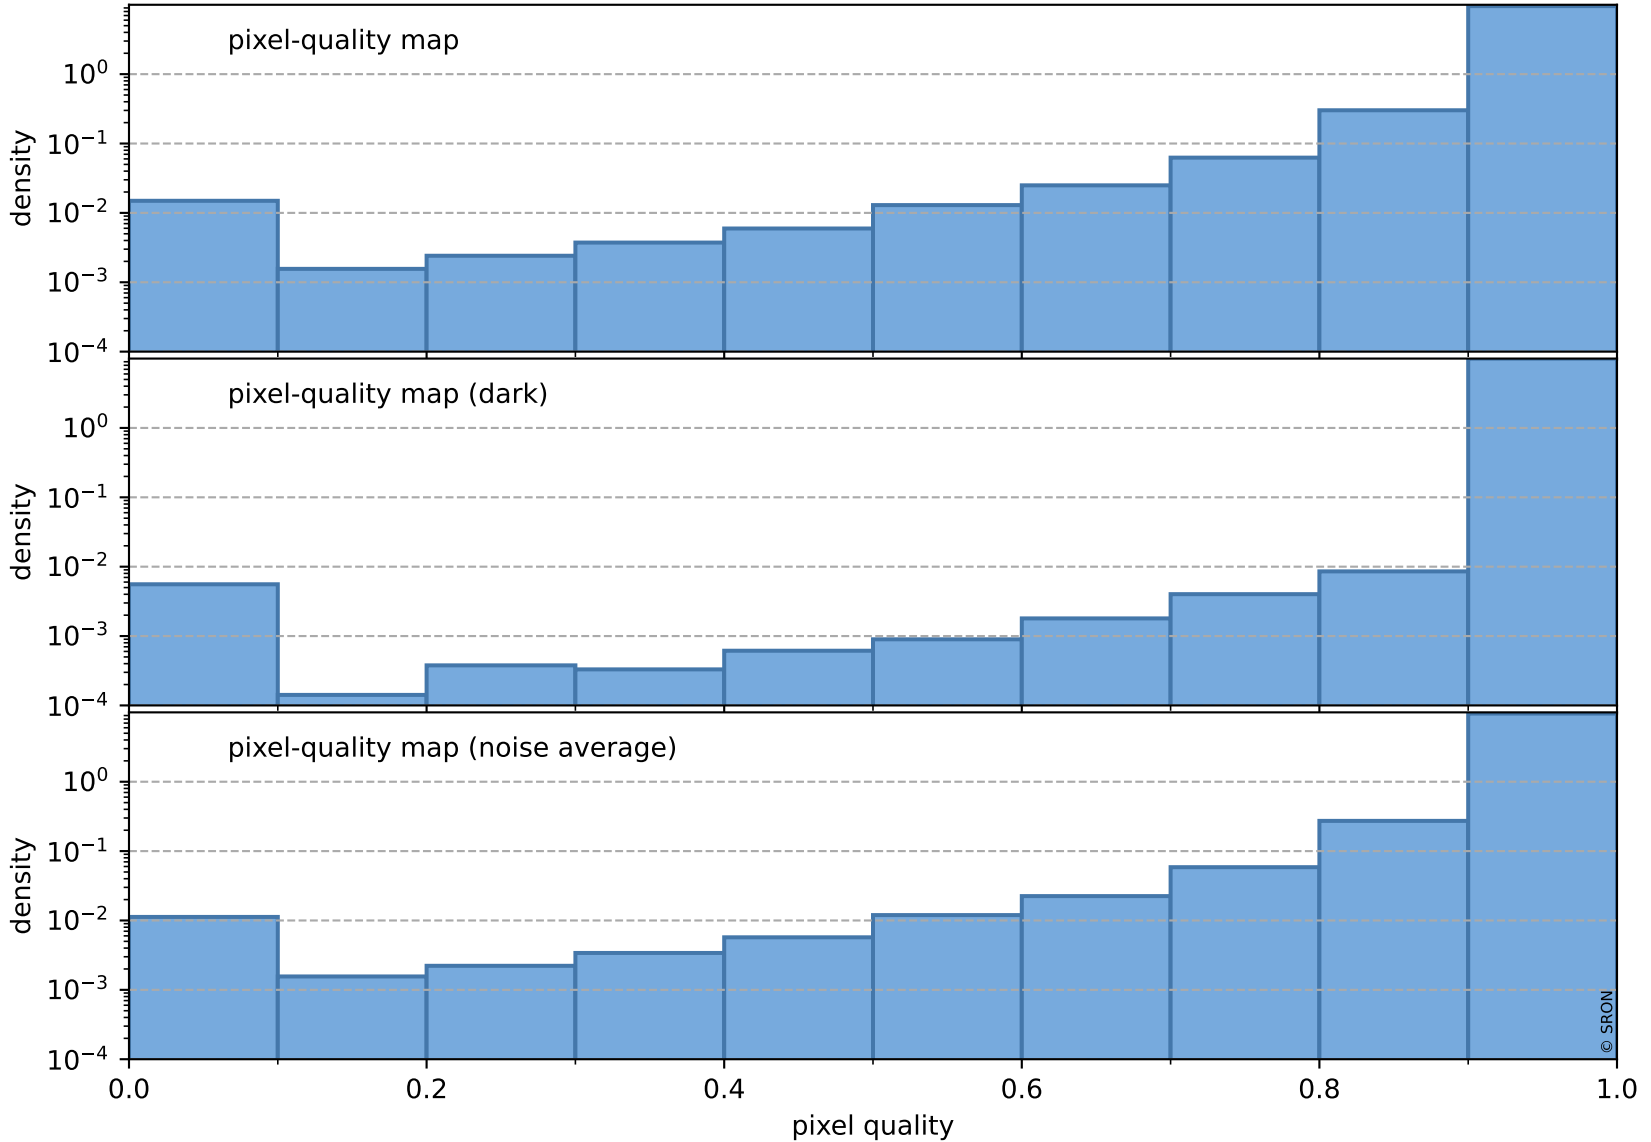

orbits : 19 in [5002, 5047]
coverage : 2018-10-01 / 2018-10-04
bad (quality < 0.8) : 2480
worst (quality < 0.1) : 238
created : 2023-08-22T07:47:54

Tropomi SWIR pixel quality (official)

orbits : 19 in [5002, 5047]
coverage : 2018-10-01 / 2018-10-04
to good : 355
good to bad : 730
to worst : 107
created : 2023-08-22T07:47:54

total quality compared with SWIR pixel-quality CKD

Tropomi SWIR pixel quality (official)

orbits : 19 in [5002, 5047]
coverage : 2018-10-01 / 2018-10-04
created : 2023-08-22T07:47:54

Histograms of pixel-quality

Tropomi SWIR pixel quality (official) ground-tracks of Sentinel-5P

orbits : 19 in [5002, 5047]
coverage : 2018-10-01 / 2018-10-04
created : 2023-08-22T07:47:55

Tropomi SWIR pixel quality (official)

orbits : [2827, 5047]
coverage : 2018-04-30 / 2018-10-04
created : 2023-08-22T07:47:55