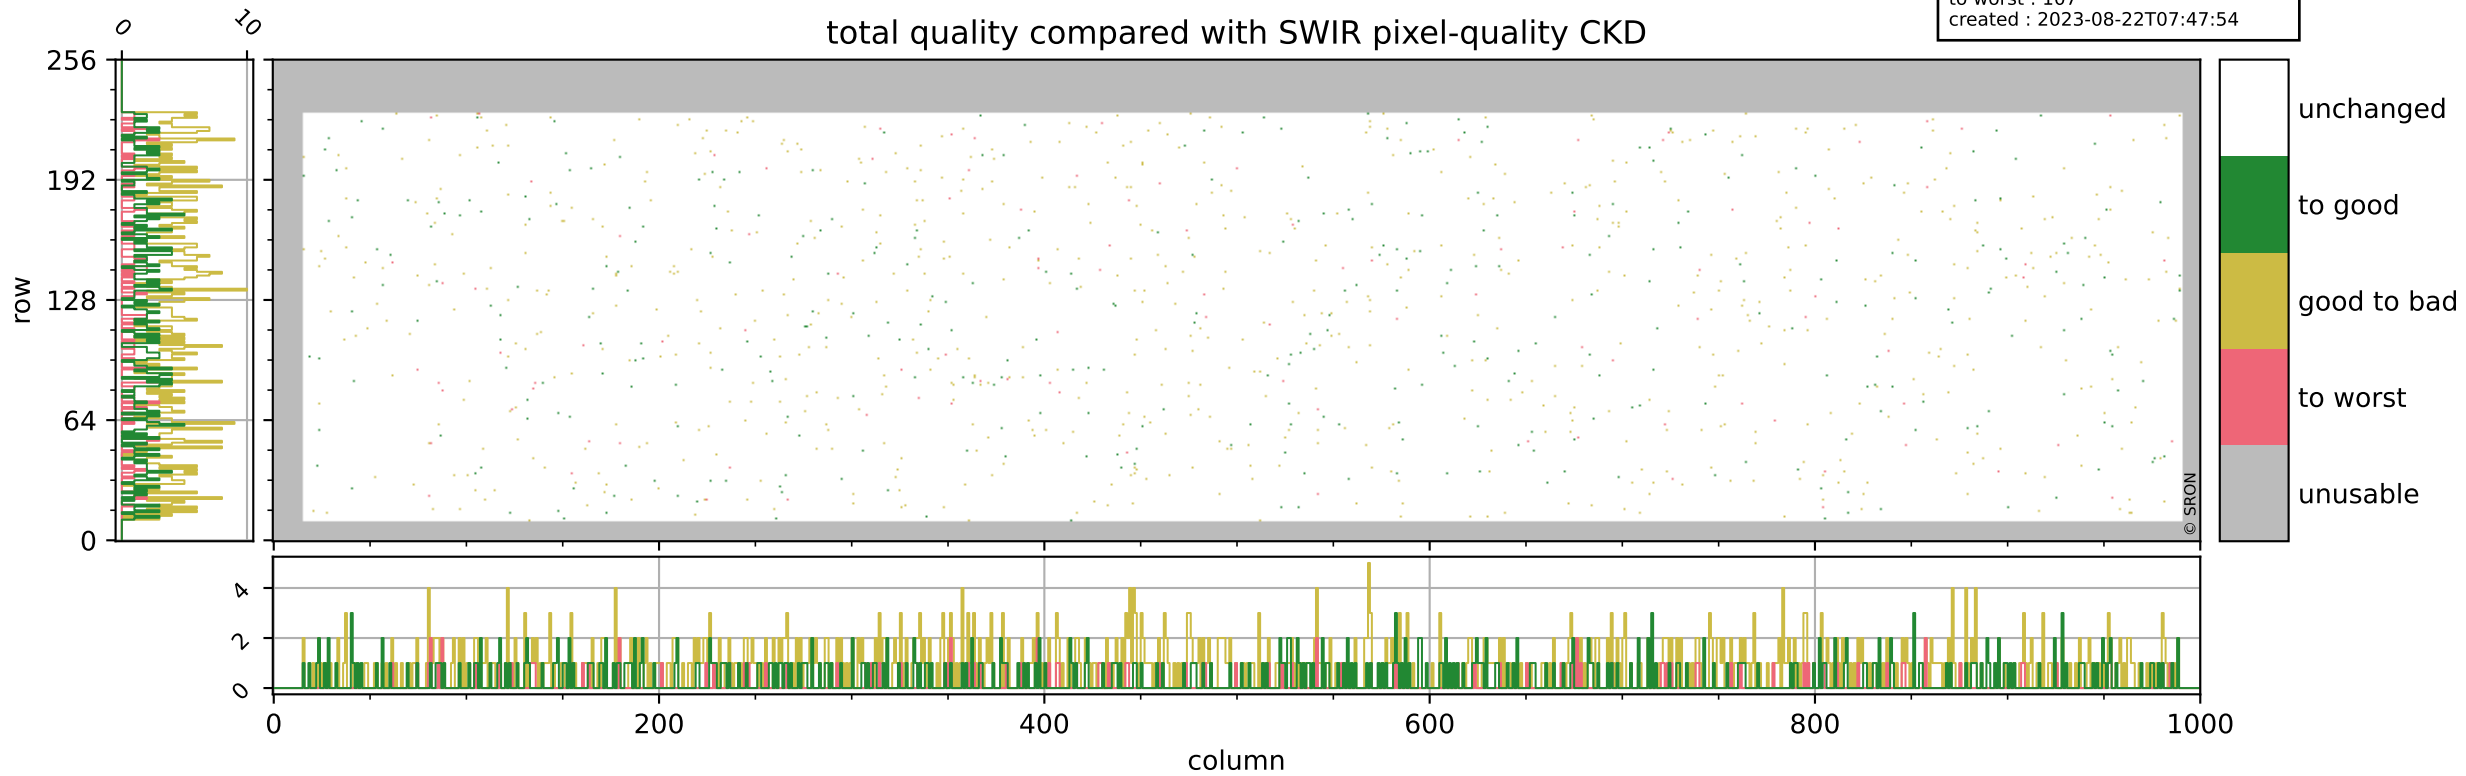

Tropomi SWIR pixel quality (official)

orbits : 19 in [5002, 5047]
coverage : 2018-10-01 / 2018-10-04
bad (quality < 0.8) : 291
worst (quality < 0.1) : 118
created : 2023-08-22T07:47:54

Tropomi SWIR pixel quality (official)

orbits : 19 in [5002, 5047]
coverage : 2018-10-01 / 2018-10-04
bad (quality < 0.8) : 2480
worst (quality < 0.1) : 238
created : 2023-08-22T07:47:54

Tropomi SWIR pixel quality (official)

orbits : 19 in [5002, 5047]
coverage : 2018-10-01 / 2018-10-04
to good : 355
good to bad : 730
to worst : 107
created : 2023-08-22T07:47:54

total quality compared with SWIR pixel-quality CKD

Tropomi SWIR pixel quality (official)

orbits : 19 in [5002, 5047]
coverage : 2018-10-01 / 2018-10-04
created : 2023-08-22T07:47:54

Histograms of pixel-quality

Tropomi SWIR pixel quality (official) ground-tracks of Sentinel-5P

orbits : 19 in [5002, 5047]
coverage : 2018-10-01 / 2018-10-04
created : 2023-08-22T07:47:55

Tropomi SWIR pixel quality (official)

orbits : [2827, 5047]
coverage : 2018-04-30 / 2018-10-04
created : 2023-08-22T07:47:55