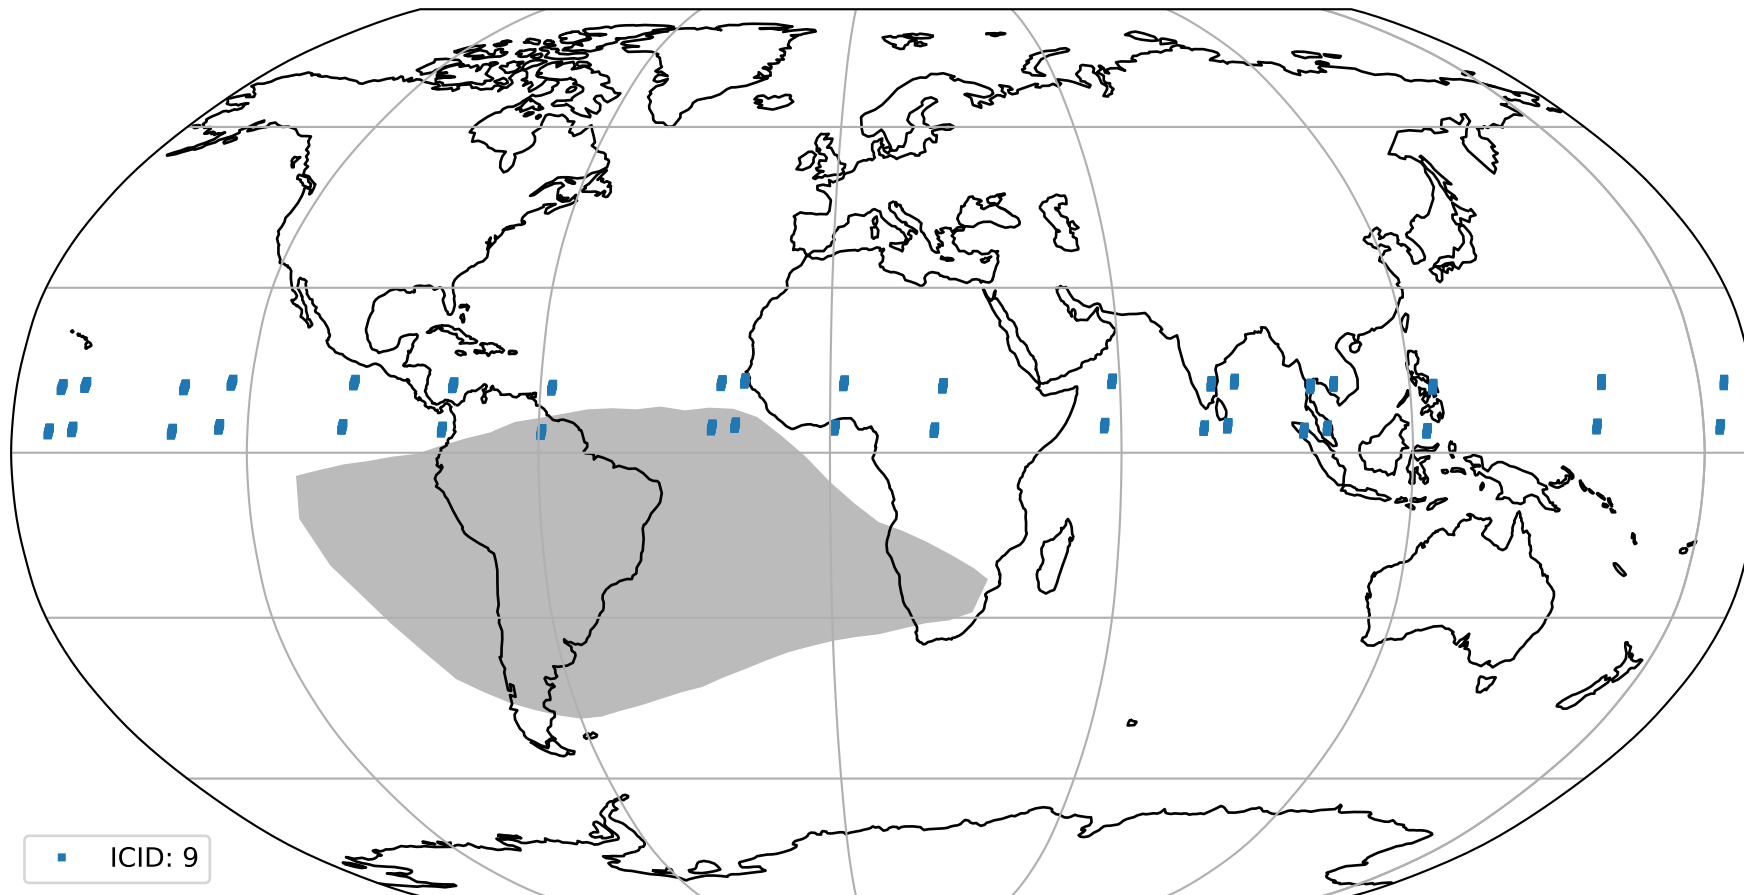

orbits : 19 in [5002, 5047]
coverage : 2018-10-01 / 2018-10-04
bad (quality < 0.8) : 2480
worst (quality < 0.1) : 238
created : 2023-08-22T07:47:54

Tropomi SWIR pixel quality (official)

orbits : 19 in [5002, 5047]
coverage : 2018-10-01 / 2018-10-04
to good : 355
good to bad : 730
to worst : 107
created : 2023-08-22T07:47:54

total quality compared with SWIR pixel-quality CKD

Tropomi SWIR pixel quality (official)

orbits : 19 in [5002, 5047]
coverage : 2018-10-01 / 2018-10-04
created : 2023-08-22T07:47:54

Histograms of pixel-quality

Tropomi SWIR pixel quality (official) ground-tracks of Sentinel-5P

orbits : 19 in [5002, 5047]
coverage : 2018-10-01 / 2018-10-04
created : 2023-08-22T07:47:55

Tropomi SWIR pixel quality (official)

orbits : [2827, 5047]
coverage : 2018-04-30 / 2018-10-04
created : 2023-08-22T07:47:55