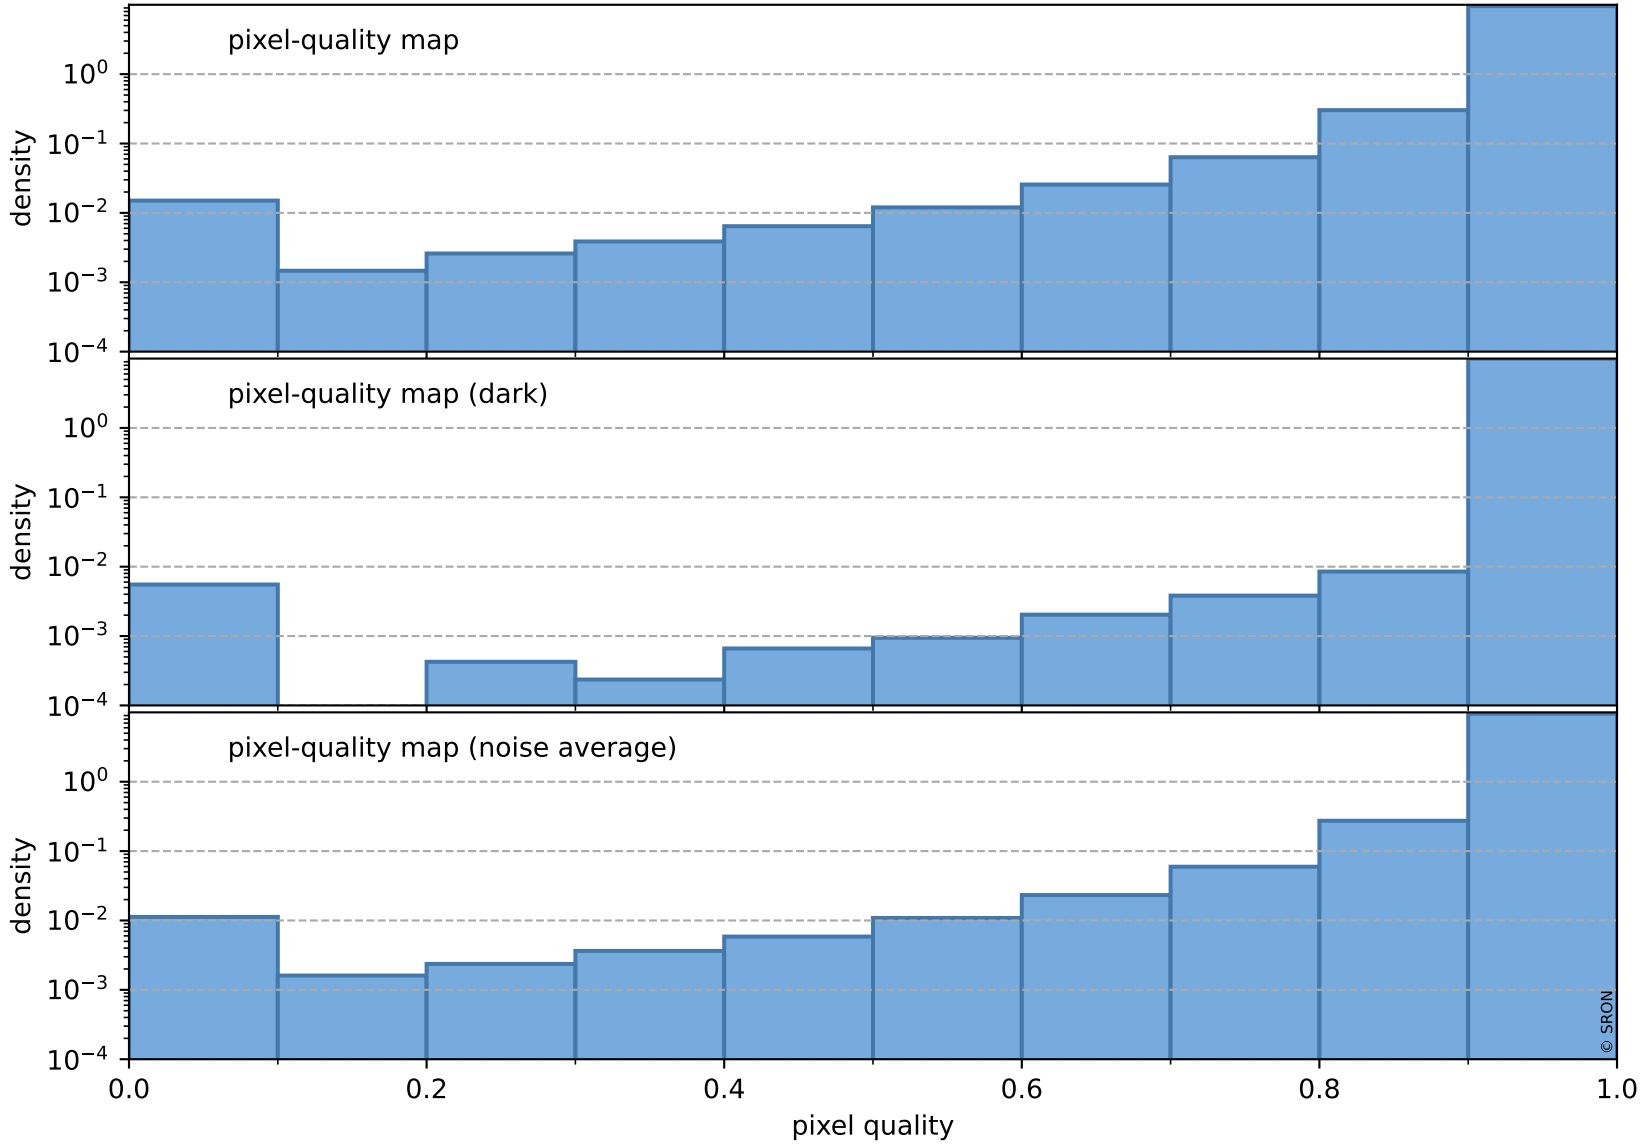

Tropomi SWIR pixel quality (official)

orbits : 19 in [5047, 5092]
coverage : 2018-10-04 / 2018-10-07
bad (quality < 0.8) : 291
worst (quality < 0.1) : 117
created : 2023-08-22T07:48:00

Tropomi SWIR pixel quality (official)

orbits : 19 in [5047, 5092]
coverage : 2018-10-04 / 2018-10-07
bad (quality < 0.8) : 2505
worst (quality < 0.1) : 238
created : 2023-08-22T07:48:01

Tropomi SWIR pixel quality (official)

orbits : 19 in [5047, 5092]
coverage : 2018-10-04 / 2018-10-07
to good : 351
good to bad : 757
to worst : 108
created : 2023-08-22T07:48:01

total quality compared with SWIR pixel-quality CKD

Tropomi SWIR pixel quality (official)

orbits : 19 in [5047, 5092]
coverage : 2018-10-04 / 2018-10-07
created : 2023-08-22T07:48:01

Histograms of pixel-quality

Tropomi SWIR pixel quality (official) ground-tracks of Sentinel-5P

orbits : 19 in [5047, 5092]
coverage : 2018-10-04 / 2018-10-07
created : 2023-08-22T07:48:02

Tropomi SWIR pixel quality (official)

orbits : [2827, 5092]
coverage : 2018-04-30 / 2018-10-07
created : 2023-08-22T07:48:02