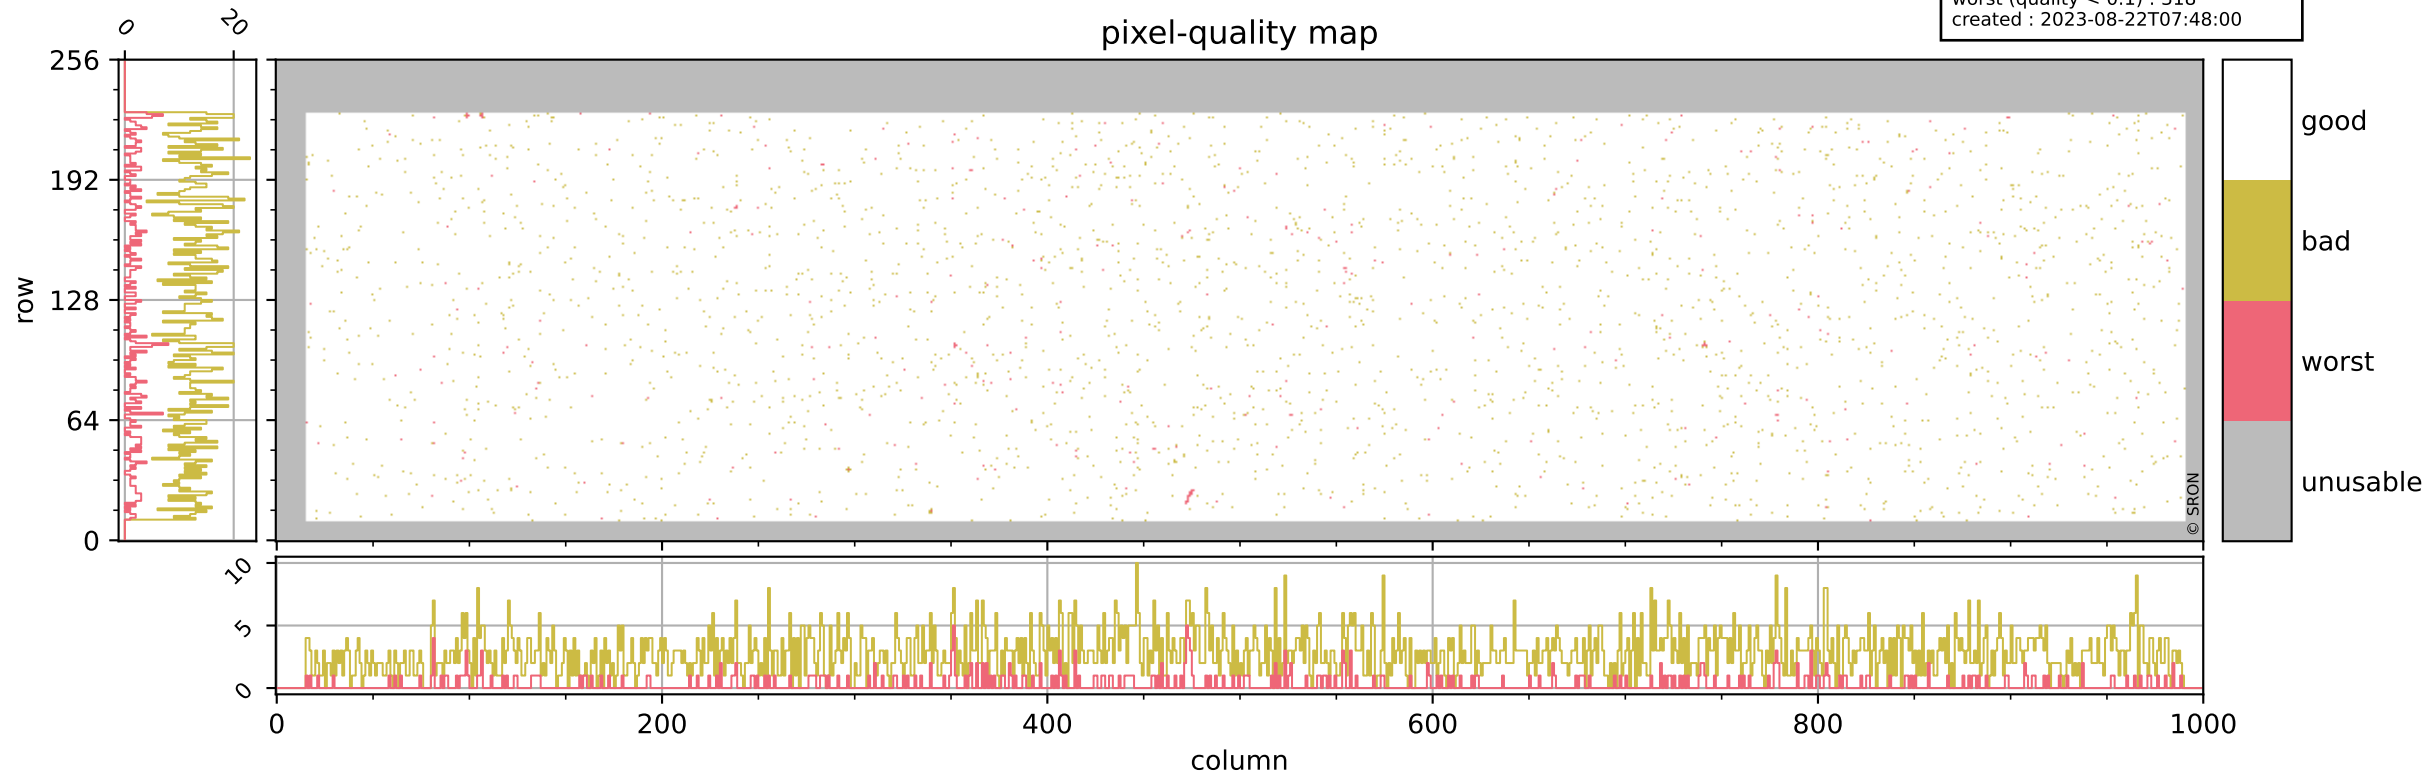

Tropomi SWIR pixel quality (official)

orbits : 19 in [5047, 5092]
coverage : 2018-10-04 / 2018-10-07
bad (quality < 0.8) : 2761
worst (quality < 0.1) : 318
created : 2023-08-22T07:48:00

pixel-quality map

Tropomi SWIR pixel quality (official)

orbits : 19 in [5047, 5092]
coverage : 2018-10-04 / 2018-10-07
bad (quality < 0.8) : 291
worst (quality < 0.1) : 117
created : 2023-08-22T07:48:00

Tropomi SWIR pixel quality (official)

orbits : 19 in [5047, 5092]
coverage : 2018-10-04 / 2018-10-07
bad (quality < 0.8) : 2505
worst (quality < 0.1) : 238
created : 2023-08-22T07:48:01

Tropomi SWIR pixel quality (official)

orbits : 19 in [5047, 5092]
coverage : 2018-10-04 / 2018-10-07
to good : 351
good to bad : 757
to worst : 108
created : 2023-08-22T07:48:01

Tropomi SWIR pixel quality (official) ground-tracks of Sentinel-5P

orbits : 19 in [5047, 5092]
coverage : 2018-10-04 / 2018-10-07
created : 2023-08-22T07:48:02

Tropomi SWIR pixel quality (official)

orbits : [2827, 5092]
coverage : 2018-04-30 / 2018-10-07
created : 2023-08-22T07:48:02