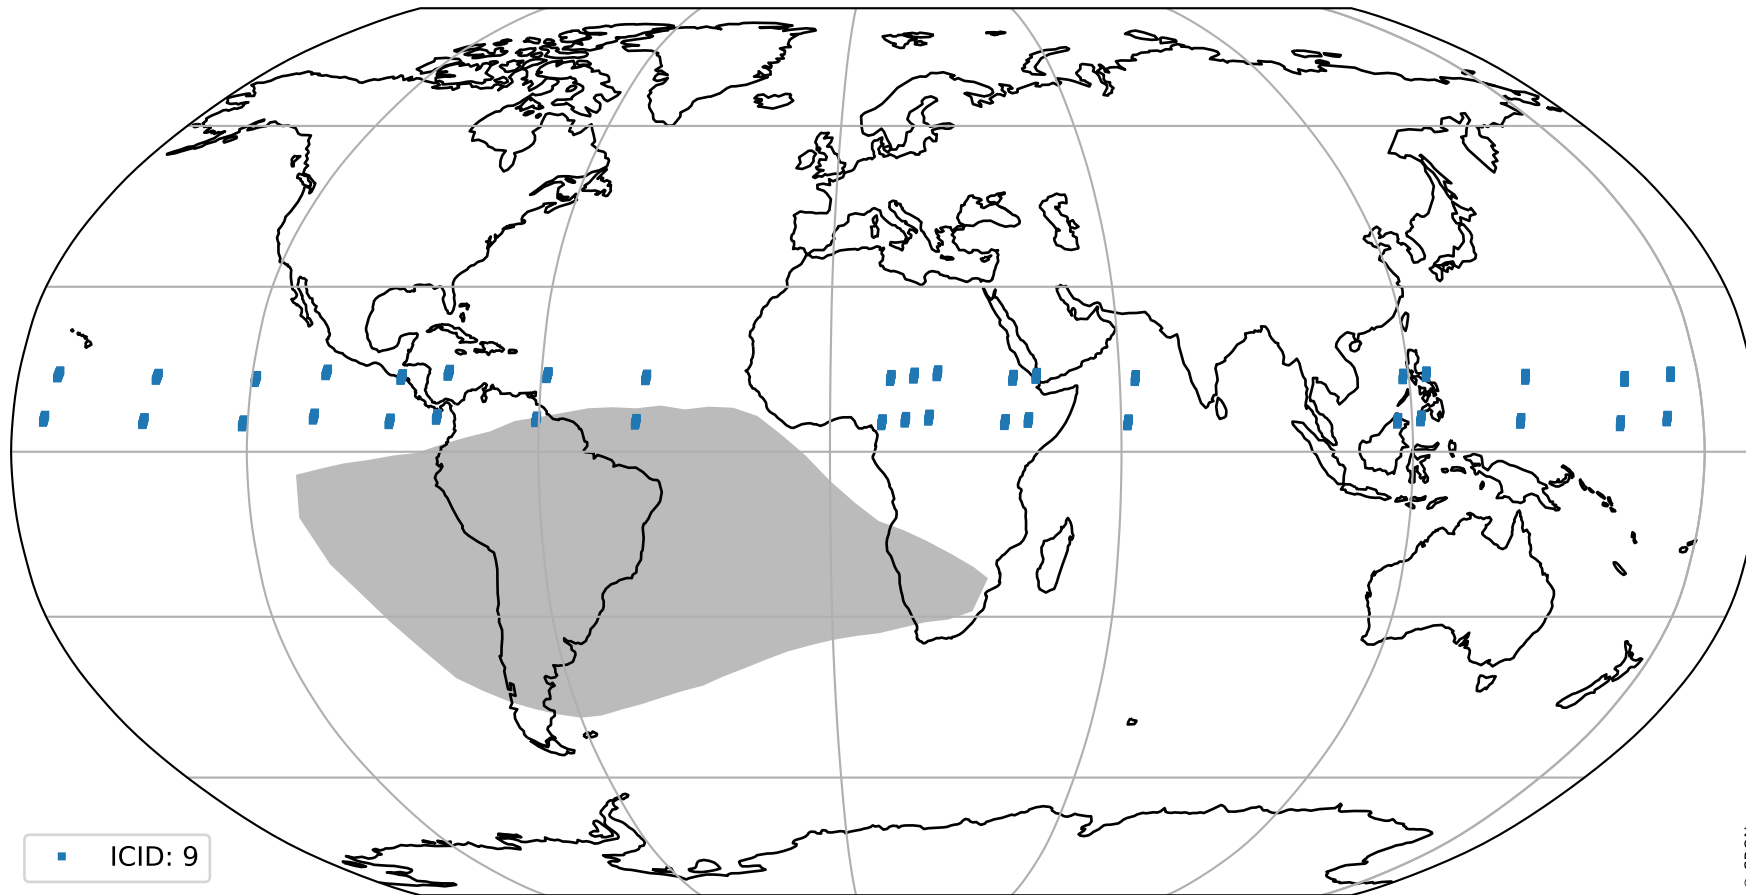

orbits : 19 in [5047, 5092]
coverage : 2018-10-04 / 2018-10-07
bad (quality < 0.8) : 2505
worst (quality < 0.1) : 238
created : 2023-08-22T07:48:01

Tropomi SWIR pixel quality (official)

orbits : 19 in [5047, 5092]
coverage : 2018-10-04 / 2018-10-07
to good : 351
good to bad : 757
to worst : 108
created : 2023-08-22T07:48:01

total quality compared with SWIR pixel-quality CKD

Tropomi SWIR pixel quality (official)

orbits : 19 in [5047, 5092]
coverage : 2018-10-04 / 2018-10-07
created : 2023-08-22T07:48:01

Histograms of pixel-quality

Tropomi SWIR pixel quality (official) ground-tracks of Sentinel-5P

orbits : 19 in [5047, 5092]
coverage : 2018-10-04 / 2018-10-07
created : 2023-08-22T07:48:02

Tropomi SWIR pixel quality (official)

orbits : [2827, 5092]
coverage : 2018-04-30 / 2018-10-07
created : 2023-08-22T07:48:02