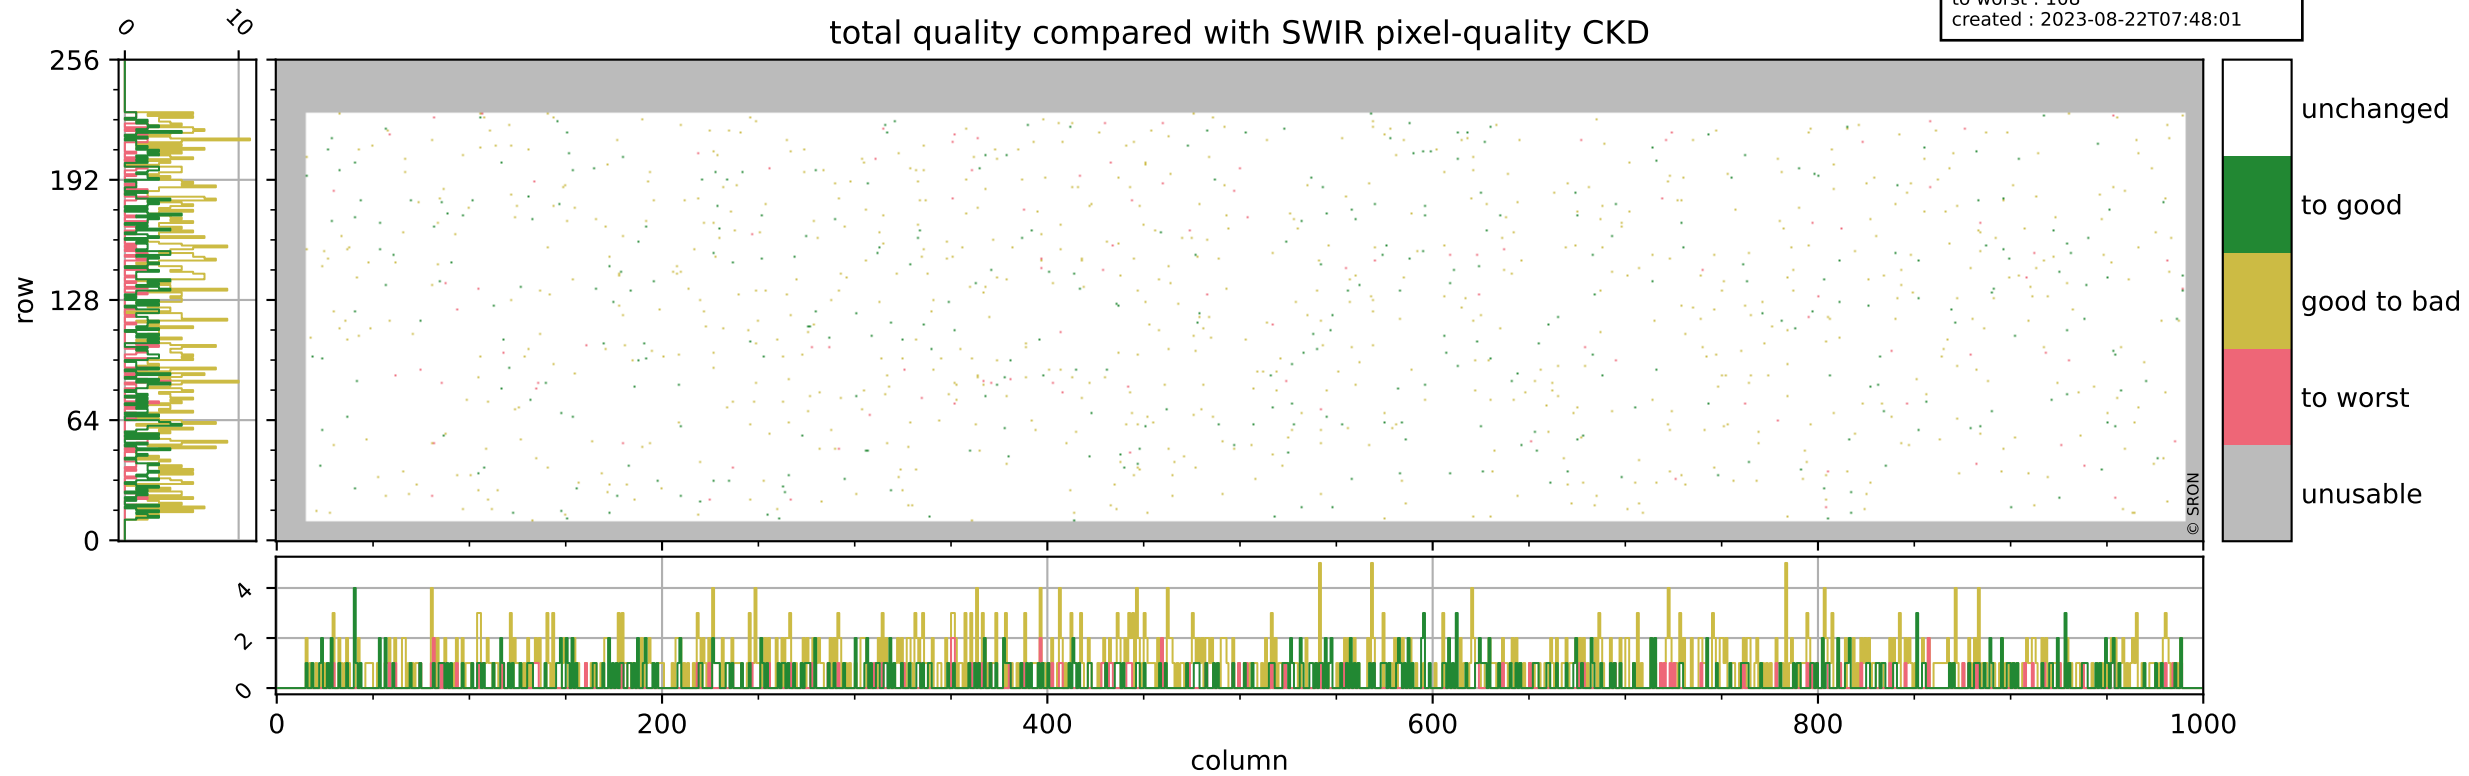

Tropomi SWIR pixel quality (official)

orbits : 19 in [5047, 5092]
coverage : 2018-10-04 / 2018-10-07
bad (quality < 0.8) : 291
worst (quality < 0.1) : 117
created : 2023-08-22T07:48:00

Tropomi SWIR pixel quality (official)

orbits : 19 in [5047, 5092]
coverage : 2018-10-04 / 2018-10-07
bad (quality < 0.8) : 2505
worst (quality < 0.1) : 238
created : 2023-08-22T07:48:01

Tropomi SWIR pixel quality (official)

orbits : 19 in [5047, 5092]
coverage : 2018-10-04 / 2018-10-07
to good : 351
good to bad : 757
to worst : 108
created : 2023-08-22T07:48:01

total quality compared with SWIR pixel-quality CKD

Tropomi SWIR pixel quality (official)

orbits : 19 in [5047, 5092]
coverage : 2018-10-04 / 2018-10-07
created : 2023-08-22T07:48:01

Histograms of pixel-quality

Tropomi SWIR pixel quality (official) ground-tracks of Sentinel-5P

orbits : 19 in [5047, 5092]
coverage : 2018-10-04 / 2018-10-07
created : 2023-08-22T07:48:02

Tropomi SWIR pixel quality (official)

orbits : [2827, 5092]
coverage : 2018-04-30 / 2018-10-07
created : 2023-08-22T07:48:02