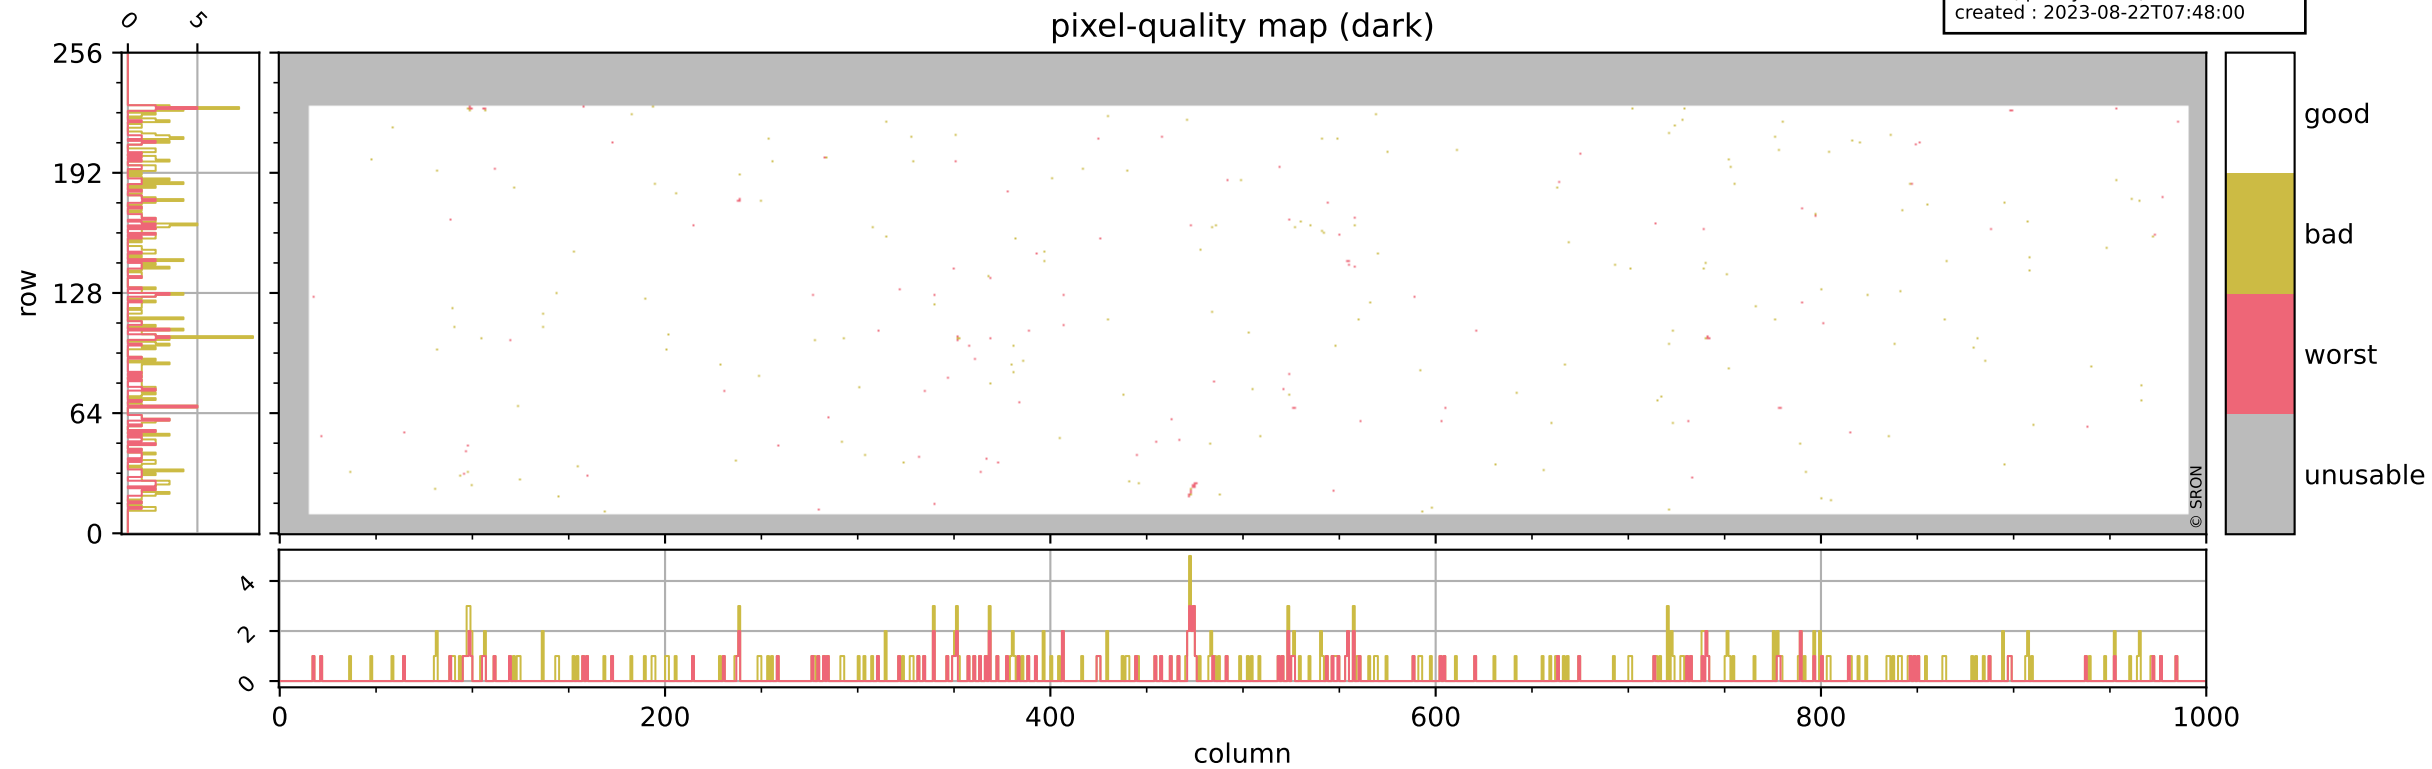

Tropomi SWIR pixel quality (official)

orbits : 19 in [5047, 5092]
coverage : 2018-10-04 / 2018-10-07
bad (quality < 0.8) : 2761
worst (quality < 0.1) : 318
created : 2023-08-22T07:48:00

pixel-quality map

Tropomi SWIR pixel quality (official)

orbits : 19 in [5047, 5092]
coverage : 2018-10-04 / 2018-10-07
bad (quality < 0.8) : 291
worst (quality < 0.1) : 117
created : 2023-08-22T07:48:00

Tropomi SWIR pixel quality (official)

orbits : 19 in [5047, 5092]
coverage : 2018-10-04 / 2018-10-07
bad (quality < 0.8) : 2505
worst (quality < 0.1) : 238
created : 2023-08-22T07:48:01

Tropomi SWIR pixel quality (official)

orbits : 19 in [5047, 5092]
coverage : 2018-10-04 / 2018-10-07
to good : 351
good to bad : 757
to worst : 108
created : 2023-08-22T07:48:01

Tropomi SWIR pixel quality (official) ground-tracks of Sentinel-5P

orbits : 19 in [5047, 5092]
coverage : 2018-10-04 / 2018-10-07
created : 2023-08-22T07:48:02

Tropomi SWIR pixel quality (official)

orbits : [2827, 5092]
coverage : 2018-04-30 / 2018-10-07
created : 2023-08-22T07:48:02