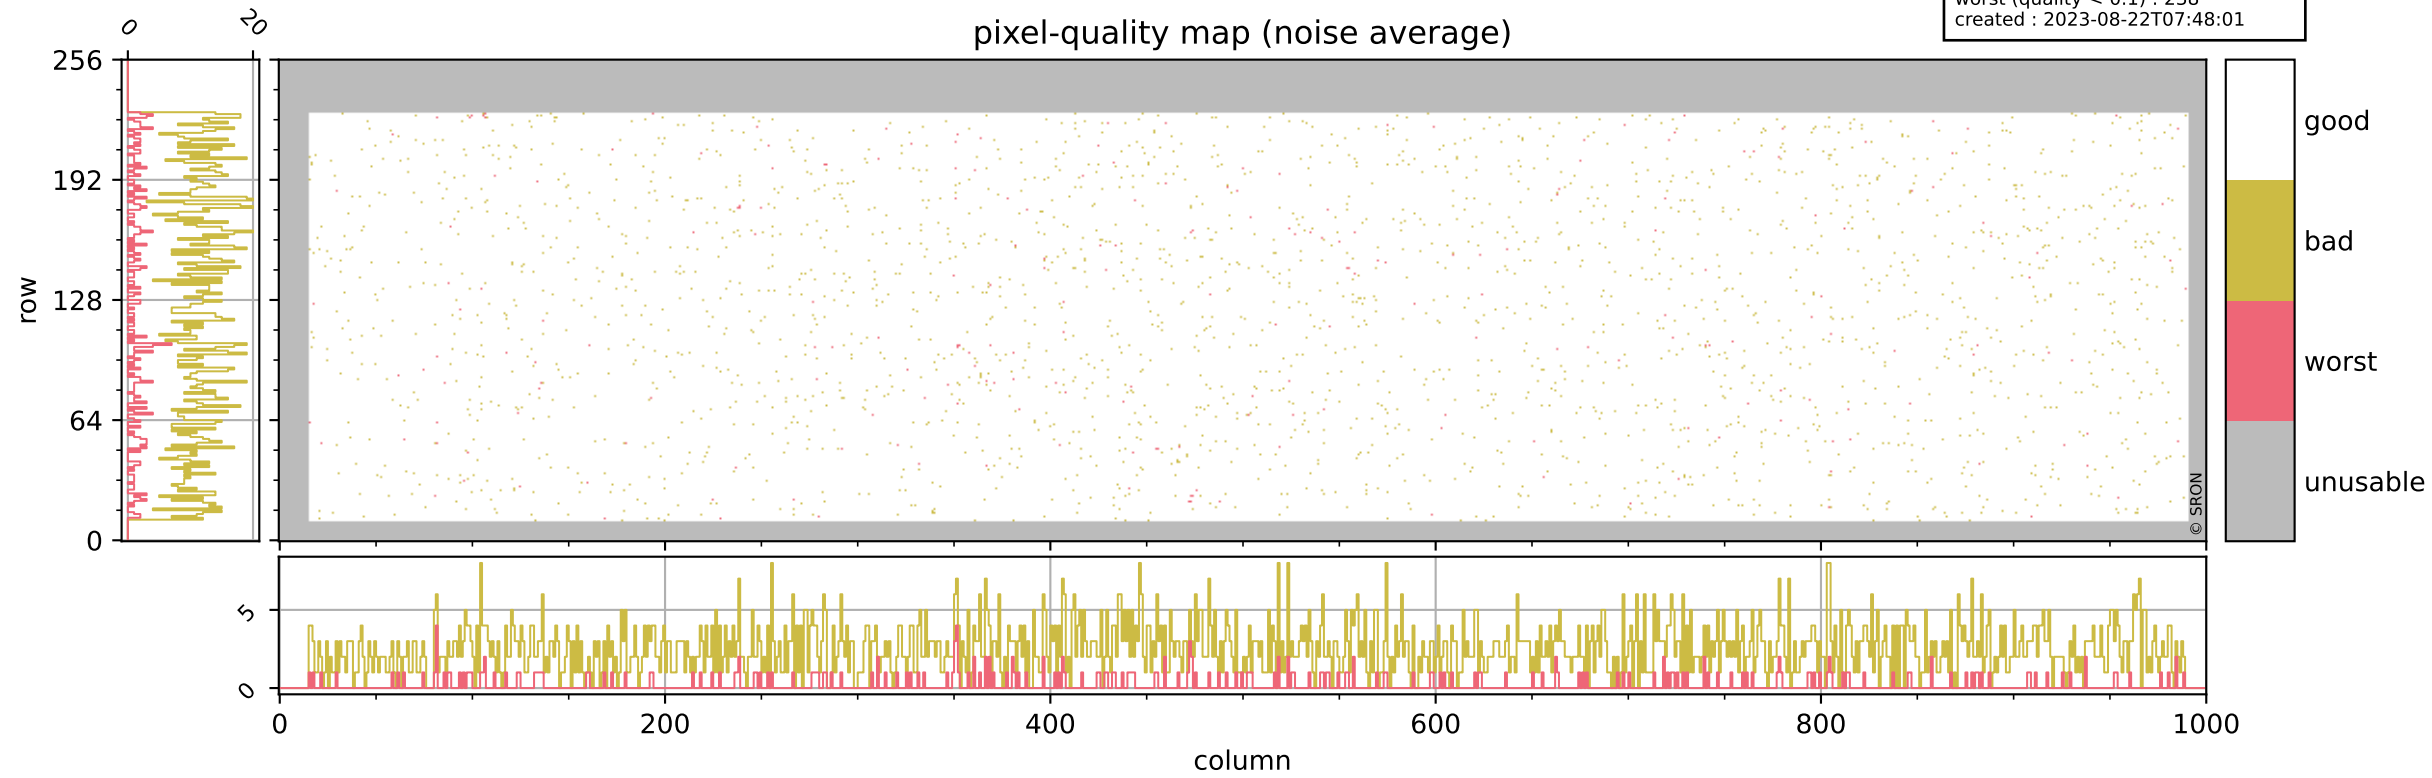

Tropomi SWIR pixel quality (official)

orbits : 19 in [5047, 5092]
coverage : 2018-10-04 / 2018-10-07
bad (quality < 0.8) : 2761
worst (quality < 0.1) : 318
created : 2023-08-22T07:48:00

pixel-quality map

Tropomi SWIR pixel quality (official)

orbits : 19 in [5047, 5092]
coverage : 2018-10-04 / 2018-10-07
bad (quality < 0.8) : 291
worst (quality < 0.1) : 117
created : 2023-08-22T07:48:00

Tropomi SWIR pixel quality (official)

orbits : 19 in [5047, 5092]
coverage : 2018-10-04 / 2018-10-07
bad (quality < 0.8) : 2505
worst (quality < 0.1) : 238
created : 2023-08-22T07:48:01

Tropomi SWIR pixel quality (official)

orbits : 19 in [5047, 5092]
coverage : 2018-10-04 / 2018-10-07
to good : 351
good to bad : 757
to worst : 108
created : 2023-08-22T07:48:01

Tropomi SWIR pixel quality (official) ground-tracks of Sentinel-5P

orbits : 19 in [5047, 5092]
coverage : 2018-10-04 / 2018-10-07
created : 2023-08-22T07:48:02

Tropomi SWIR pixel quality (official)

orbits : [2827, 5092]
coverage : 2018-04-30 / 2018-10-07
created : 2023-08-22T07:48:02