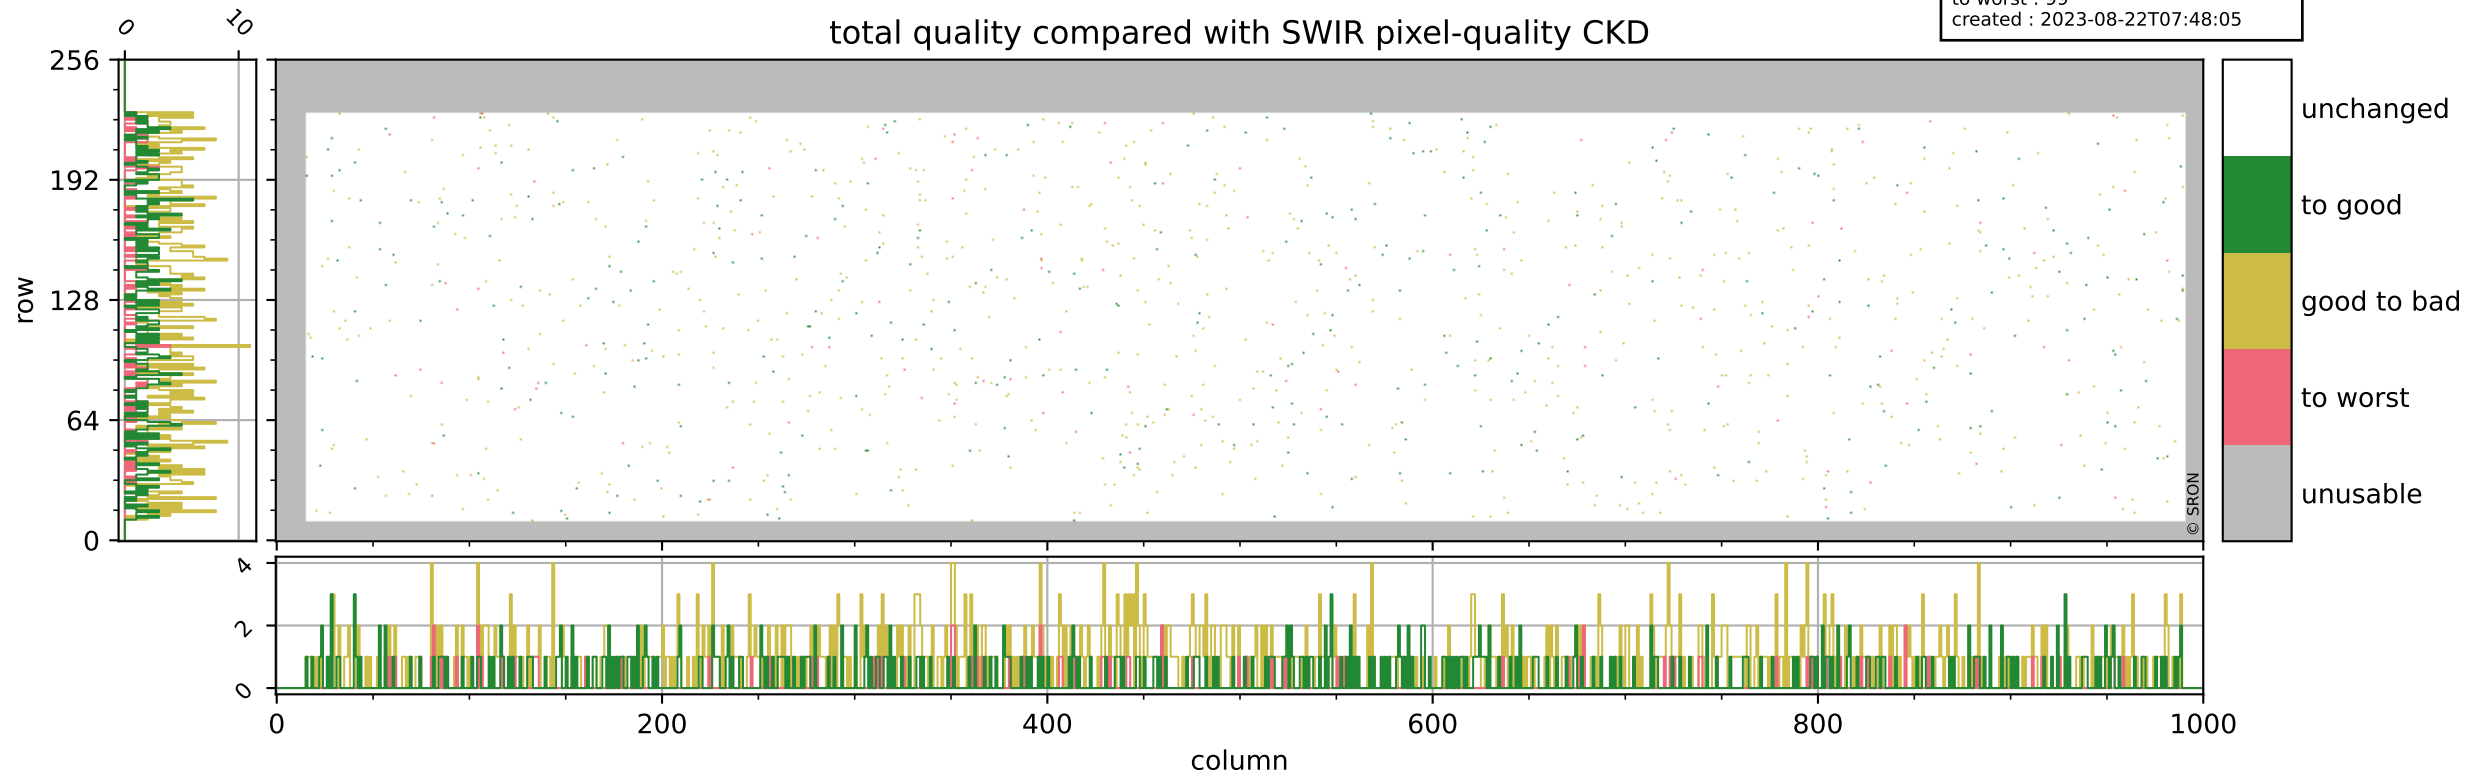

Tropomi SWIR pixel quality (official)

orbits : 19 in [5077, 5122]
coverage : 2018-10-06 / 2018-10-09
bad (quality < 0.8) : 291
worst (quality < 0.1) : 115
created : 2023-08-22T07:48:05

Tropomi SWIR pixel quality (official)

orbits : 19 in [5077, 5122]
coverage : 2018-10-06 / 2018-10-09
bad (quality < 0.8) : 2476
worst (quality < 0.1) : 228
created : 2023-08-22T07:48:05

pixel-quality map (noise average)

Tropomi SWIR pixel quality (official)

orbits : 19 in [5077, 5122]
coverage : 2018-10-06 / 2018-10-09
to good : 352
good to bad : 737
to worst : 99
created : 2023-08-22T07:48:05

total quality compared with SWIR pixel-quality CKD

Tropomi SWIR pixel quality (official)

orbits : 19 in [5077, 5122]
coverage : 2018-10-06 / 2018-10-09
created : 2023-08-22T07:48:05

Histograms of pixel-quality

Tropomi SWIR pixel quality (official) ground-tracks of Sentinel-5P

orbits : 19 in [5077, 5122]
coverage : 2018-10-06 / 2018-10-09
created : 2023-08-22T07:48:06