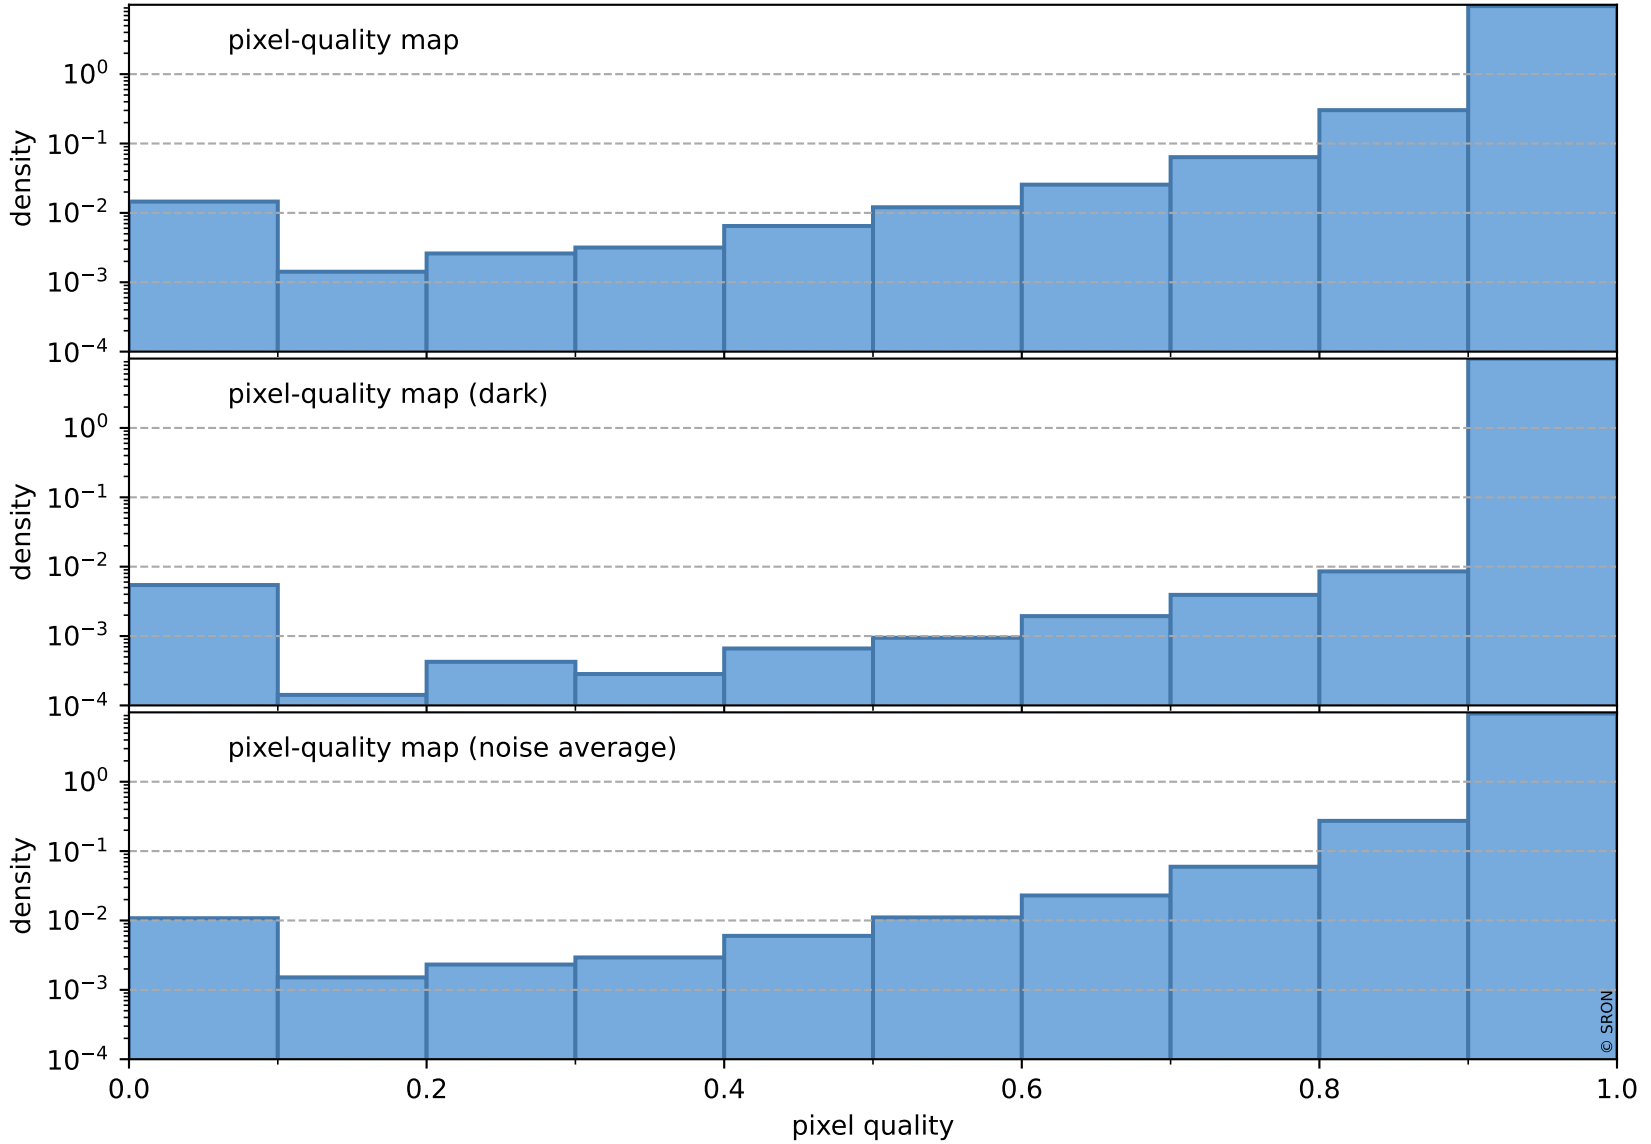

orbits : 19 in [5077, 5122]
coverage : 2018-10-06 / 2018-10-09
bad (quality < 0.8) : 2476
worst (quality < 0.1) : 228
created : 2023-08-22T07:48:05

pixel-quality map (noise average)

Tropomi SWIR pixel quality (official)

orbits : 19 in [5077, 5122]
coverage : 2018-10-06 / 2018-10-09
to good : 352
good to bad : 737
to worst : 99
created : 2023-08-22T07:48:05

total quality compared with SWIR pixel-quality CKD

Tropomi SWIR pixel quality (official)

orbits : 19 in [5077, 5122]
coverage : 2018-10-06 / 2018-10-09
created : 2023-08-22T07:48:05

Histograms of pixel-quality

Tropomi SWIR pixel quality (official) ground-tracks of Sentinel-5P

orbits : 19 in [5077, 5122]
coverage : 2018-10-06 / 2018-10-09
created : 2023-08-22T07:48:06

Tropomi SWIR pixel quality (official)

orbits : [2827, 5122]
coverage : 2018-04-30 / 2018-10-09
created : 2023-08-22T07:48:06

trend of pixel quality & temperatures