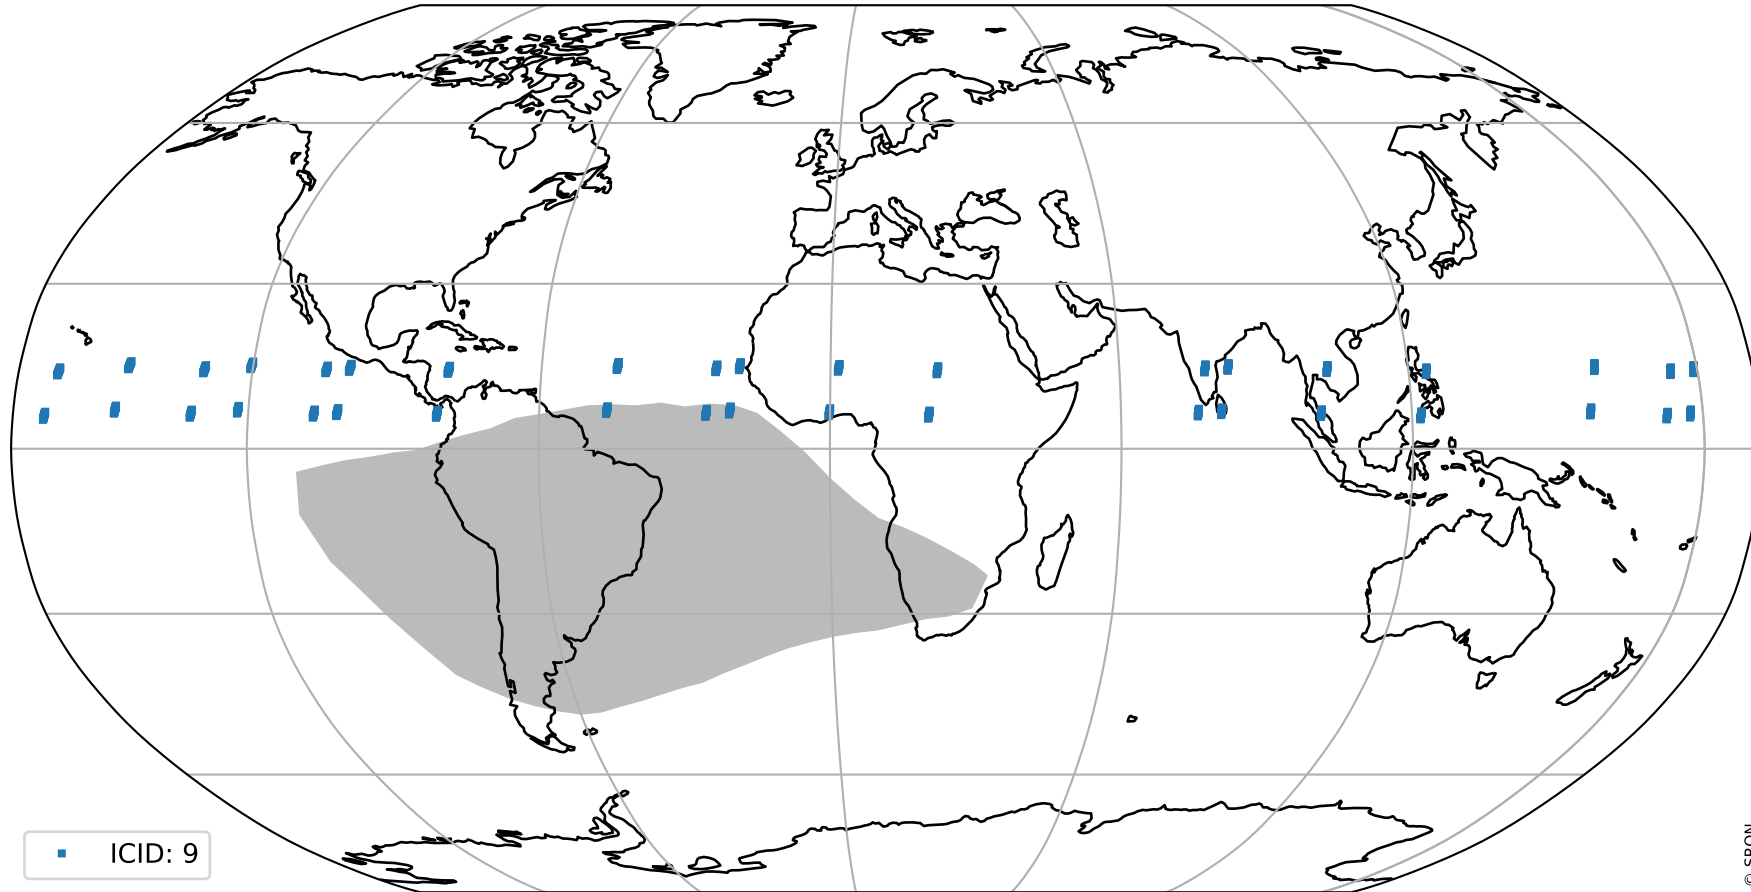

orbits : 19 in [5077, 5122]
coverage : 2018-10-06 / 2018-10-09
bad (quality < 0.8) : 2476
worst (quality < 0.1) : 228
created : 2023-08-22T07:48:05

pixel-quality map (noise average)

Tropomi SWIR pixel quality (official)

orbits : 19 in [5077, 5122]
coverage : 2018-10-06 / 2018-10-09
to good : 352
good to bad : 737
to worst : 99
created : 2023-08-22T07:48:05

total quality compared with SWIR pixel-quality CKD

Tropomi SWIR pixel quality (official)

orbits : 19 in [5077, 5122]
coverage : 2018-10-06 / 2018-10-09
created : 2023-08-22T07:48:05

Histograms of pixel-quality

Tropomi SWIR pixel quality (official) ground-tracks of Sentinel-5P

orbits : 19 in [5077, 5122]
coverage : 2018-10-06 / 2018-10-09
created : 2023-08-22T07:48:06

Tropomi SWIR pixel quality (official)

orbits : [2827, 5122]
coverage : 2018-04-30 / 2018-10-09
created : 2023-08-22T07:48:06

trend of pixel quality & temperatures