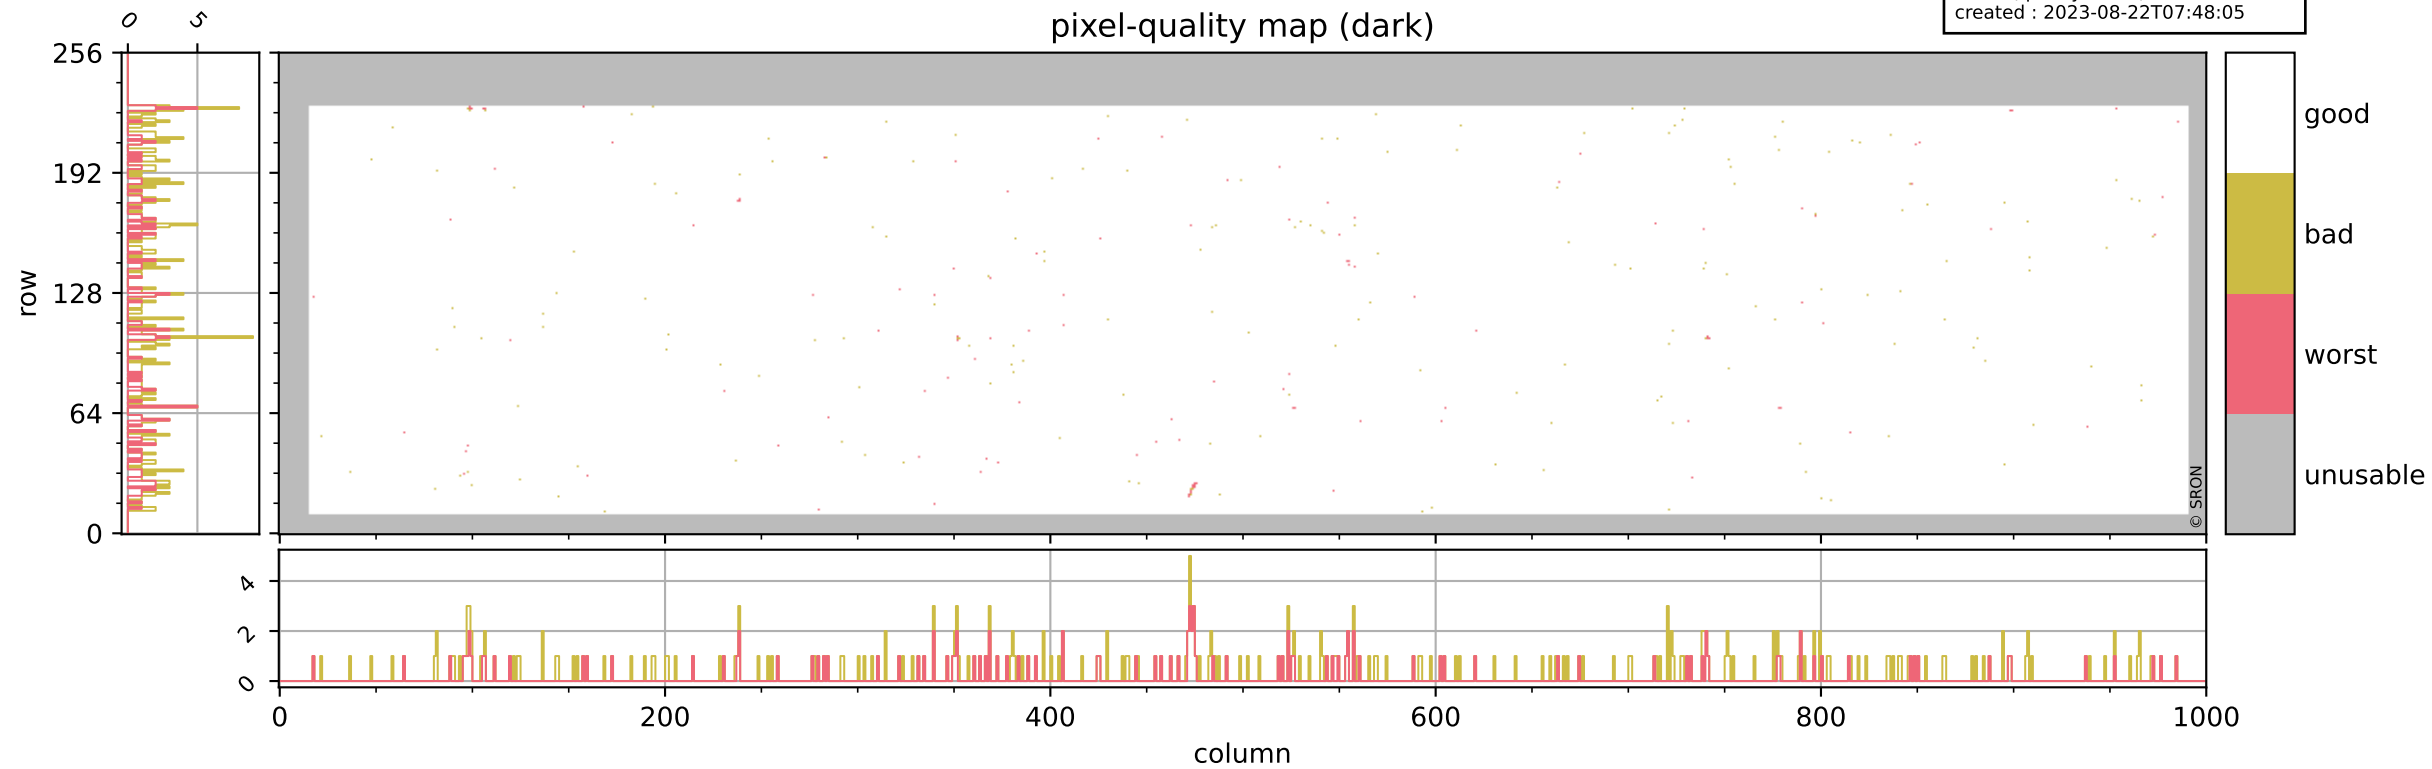

Tropomi SWIR pixel quality (official)

orbits : 19 in [5077, 5122]
coverage : 2018-10-06 / 2018-10-09
bad (quality < 0.8) : 2737
worst (quality < 0.1) : 308
created : 2023-08-22T07:48:04

pixel-quality map

Tropomi SWIR pixel quality (official)

orbits : 19 in [5077, 5122]
coverage : 2018-10-06 / 2018-10-09
bad (quality < 0.8) : 291
worst (quality < 0.1) : 115
created : 2023-08-22T07:48:05

Tropomi SWIR pixel quality (official)

orbits : 19 in [5077, 5122]
coverage : 2018-10-06 / 2018-10-09
bad (quality < 0.8) : 2476
worst (quality < 0.1) : 228
created : 2023-08-22T07:48:05

pixel-quality map (noise average)

Tropomi SWIR pixel quality (official)

orbits : 19 in [5077, 5122]
coverage : 2018-10-06 / 2018-10-09
to good : 352
good to bad : 737
to worst : 99
created : 2023-08-22T07:48:05

total quality compared with SWIR pixel-quality CKD

Tropomi SWIR pixel quality (official)