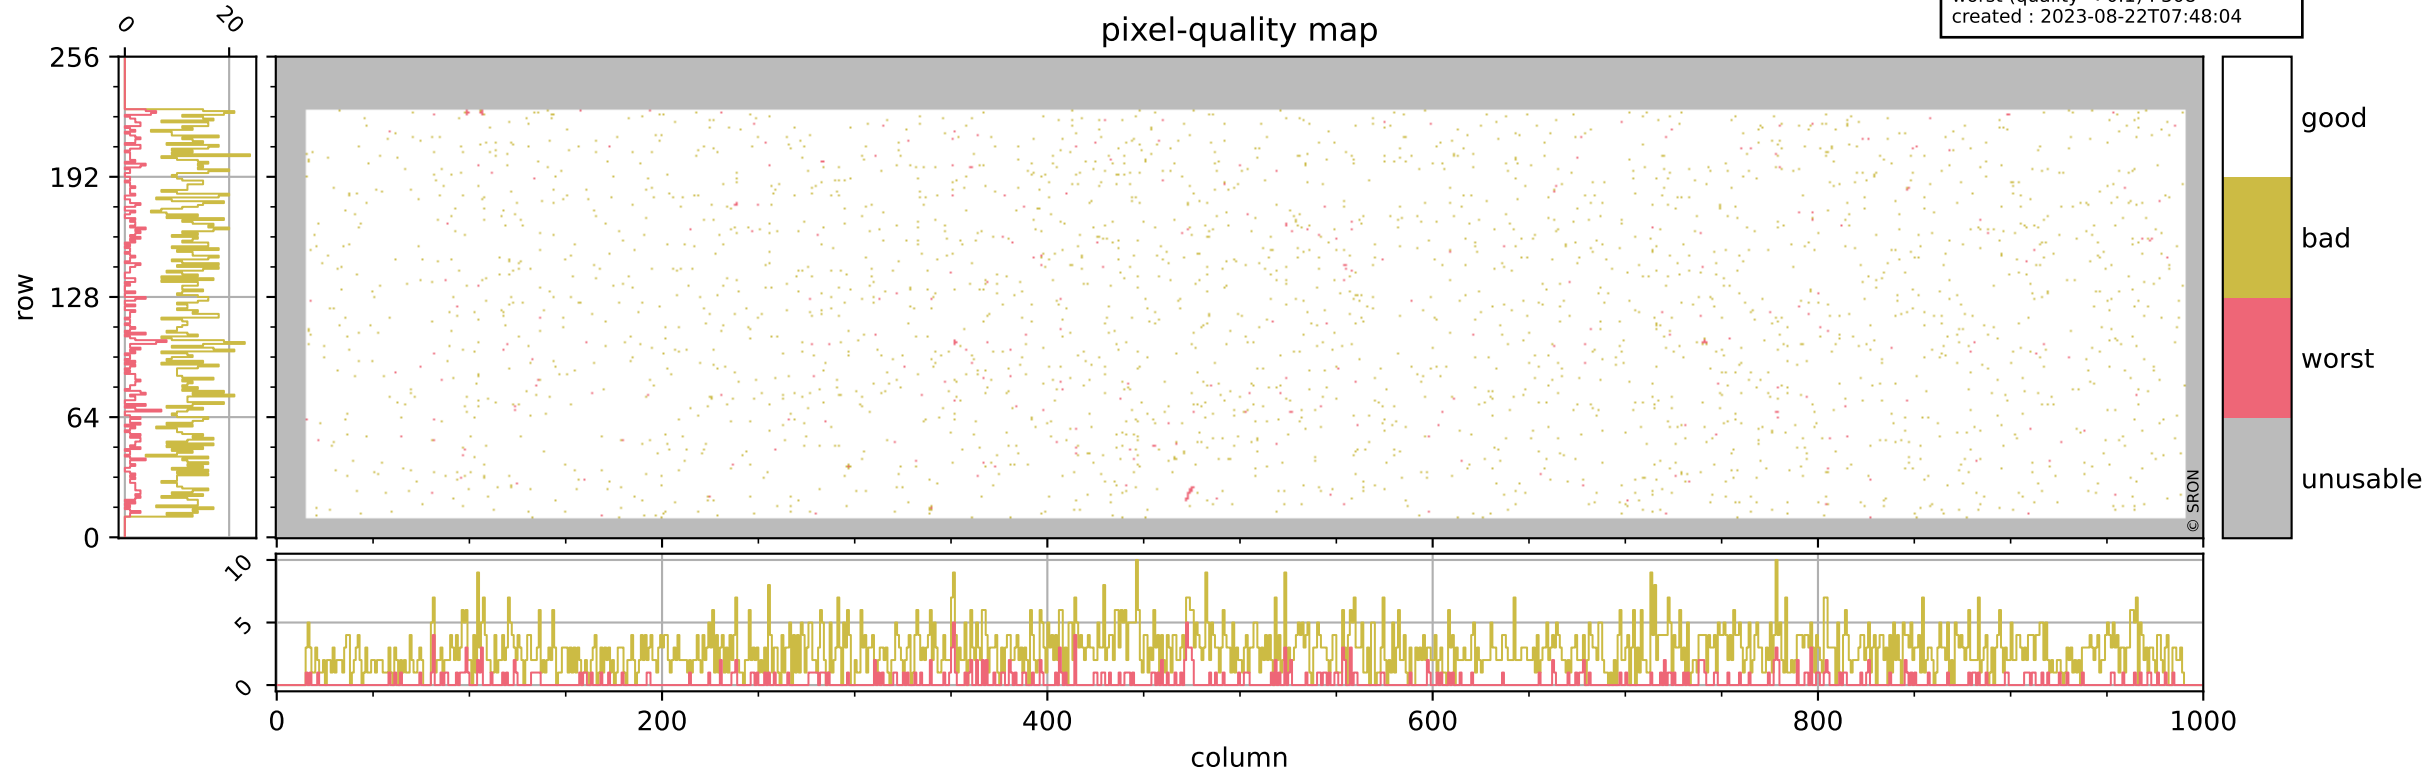

Tropomi SWIR pixel quality (official)

orbits : 19 in [5077, 5122]
coverage : 2018-10-06 / 2018-10-09
bad (quality < 0.8) : 2737
worst (quality < 0.1) : 308
created : 2023-08-22T07:48:04

pixel-quality map

Tropomi SWIR pixel quality (official)

orbits : 19 in [5077, 5122]
coverage : 2018-10-06 / 2018-10-09
bad (quality < 0.8) : 291
worst (quality < 0.1) : 115
created : 2023-08-22T07:48:05

Tropomi SWIR pixel quality (official)

orbits : 19 in [5077, 5122]
coverage : 2018-10-06 / 2018-10-09
bad (quality < 0.8) : 2476
worst (quality < 0.1) : 228
created : 2023-08-22T07:48:05

pixel-quality map (noise average)

Tropomi SWIR pixel quality (official)

orbits : 19 in [5077, 5122]
coverage : 2018-10-06 / 2018-10-09
created : 2023-08-22T07:48:05

Histograms of pixel-quality

Tropomi SWIR pixel quality (official) ground-tracks of Sentinel-5P

orbits : 19 in [5077, 5122]
coverage : 2018-10-06 / 2018-10-09
created : 2023-08-22T07:48:06