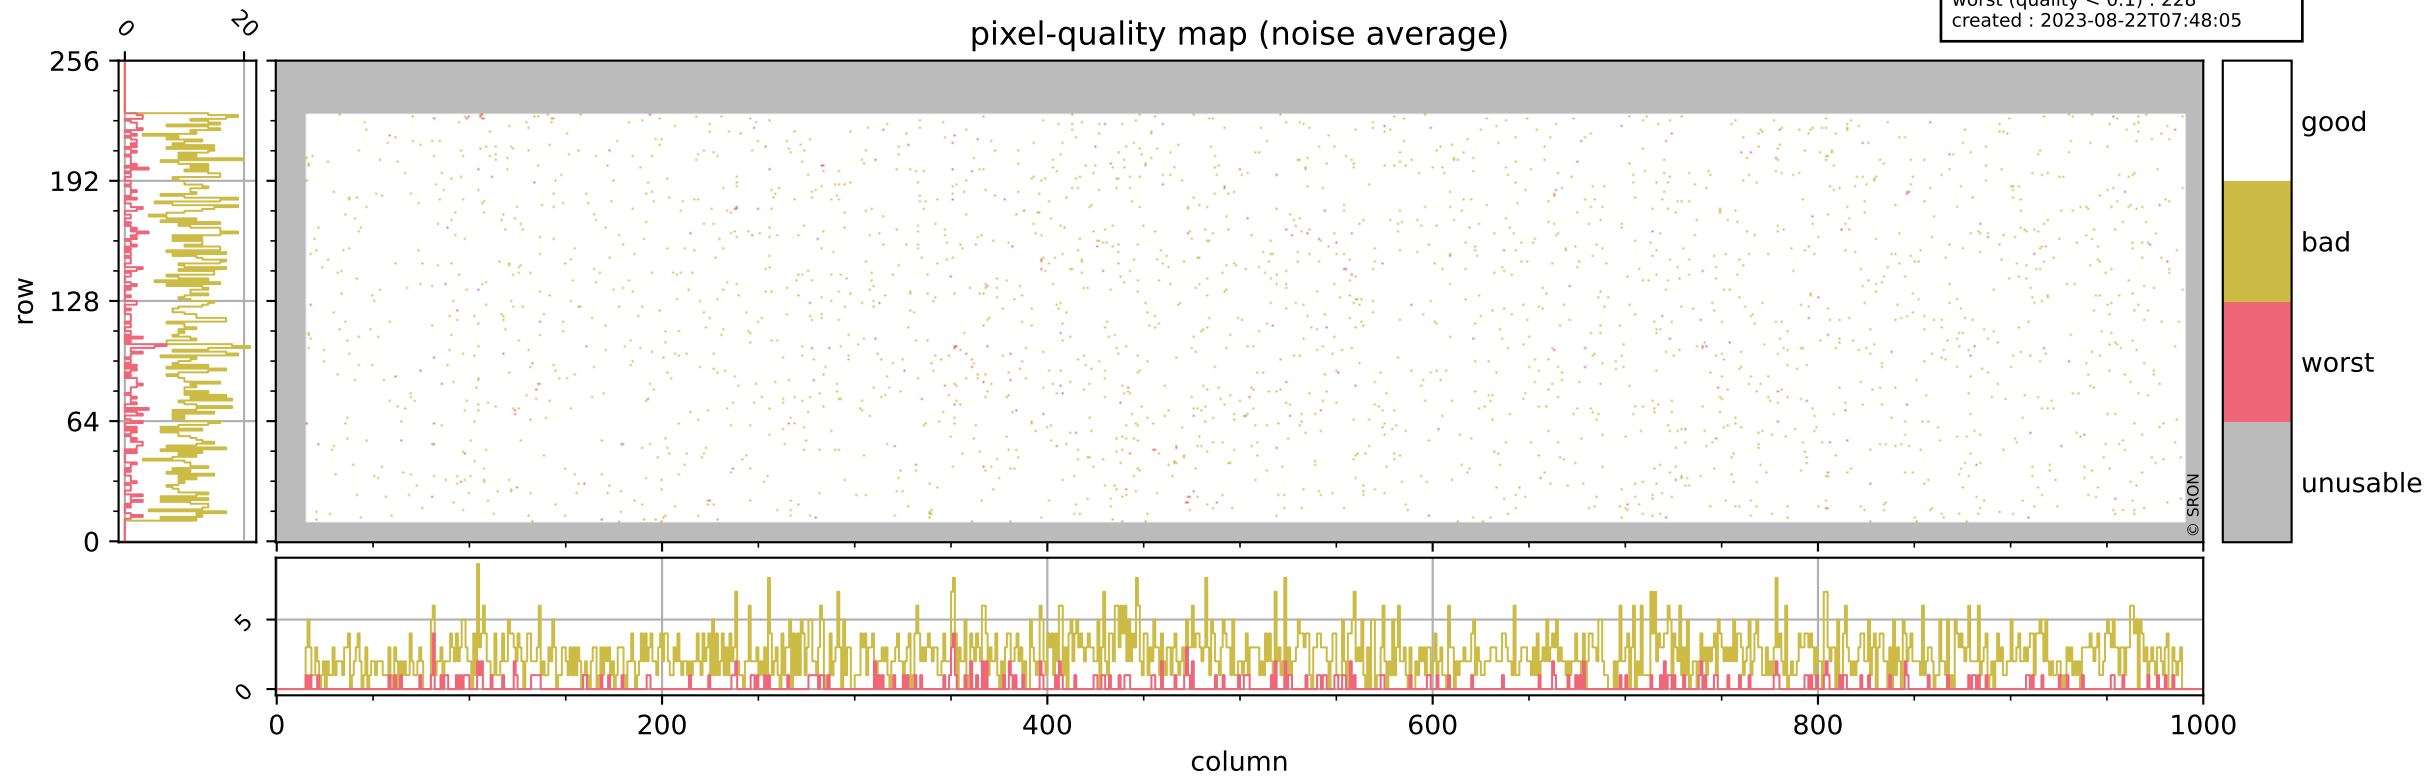

Tropomi SWIR pixel quality (official)

orbits : 19 in [5077, 5122]
coverage : 2018-10-06 / 2018-10-09
bad (quality < 0.8) : 291
worst (quality < 0.1) : 115
created : 2023-08-22T07:48:05

Tropomi SWIR pixel quality (official)

orbits : 19 in [5077, 5122]
coverage : 2018-10-06 / 2018-10-09
bad (quality < 0.8) : 2476
worst (quality < 0.1) : 228
created : 2023-08-22T07:48:05

pixel-quality map (noise average)

Tropomi SWIR pixel quality (official)

orbits : 19 in [5077, 5122]
coverage : 2018-10-06 / 2018-10-09
to good : 352
good to bad : 737
to worst : 99
created : 2023-08-22T07:48:05

total quality compared with SWIR pixel-quality CKD

Tropomi SWIR pixel quality (official)

orbits : 19 in [5077, 5122]
coverage : 2018-10-06 / 2018-10-09
created : 2023-08-22T07:48:05

Histograms of pixel-quality

Tropomi SWIR pixel quality (official) ground-tracks of Sentinel-5P

orbits : 19 in [5077, 5122]
coverage : 2018-10-06 / 2018-10-09
created : 2023-08-22T07:48:06