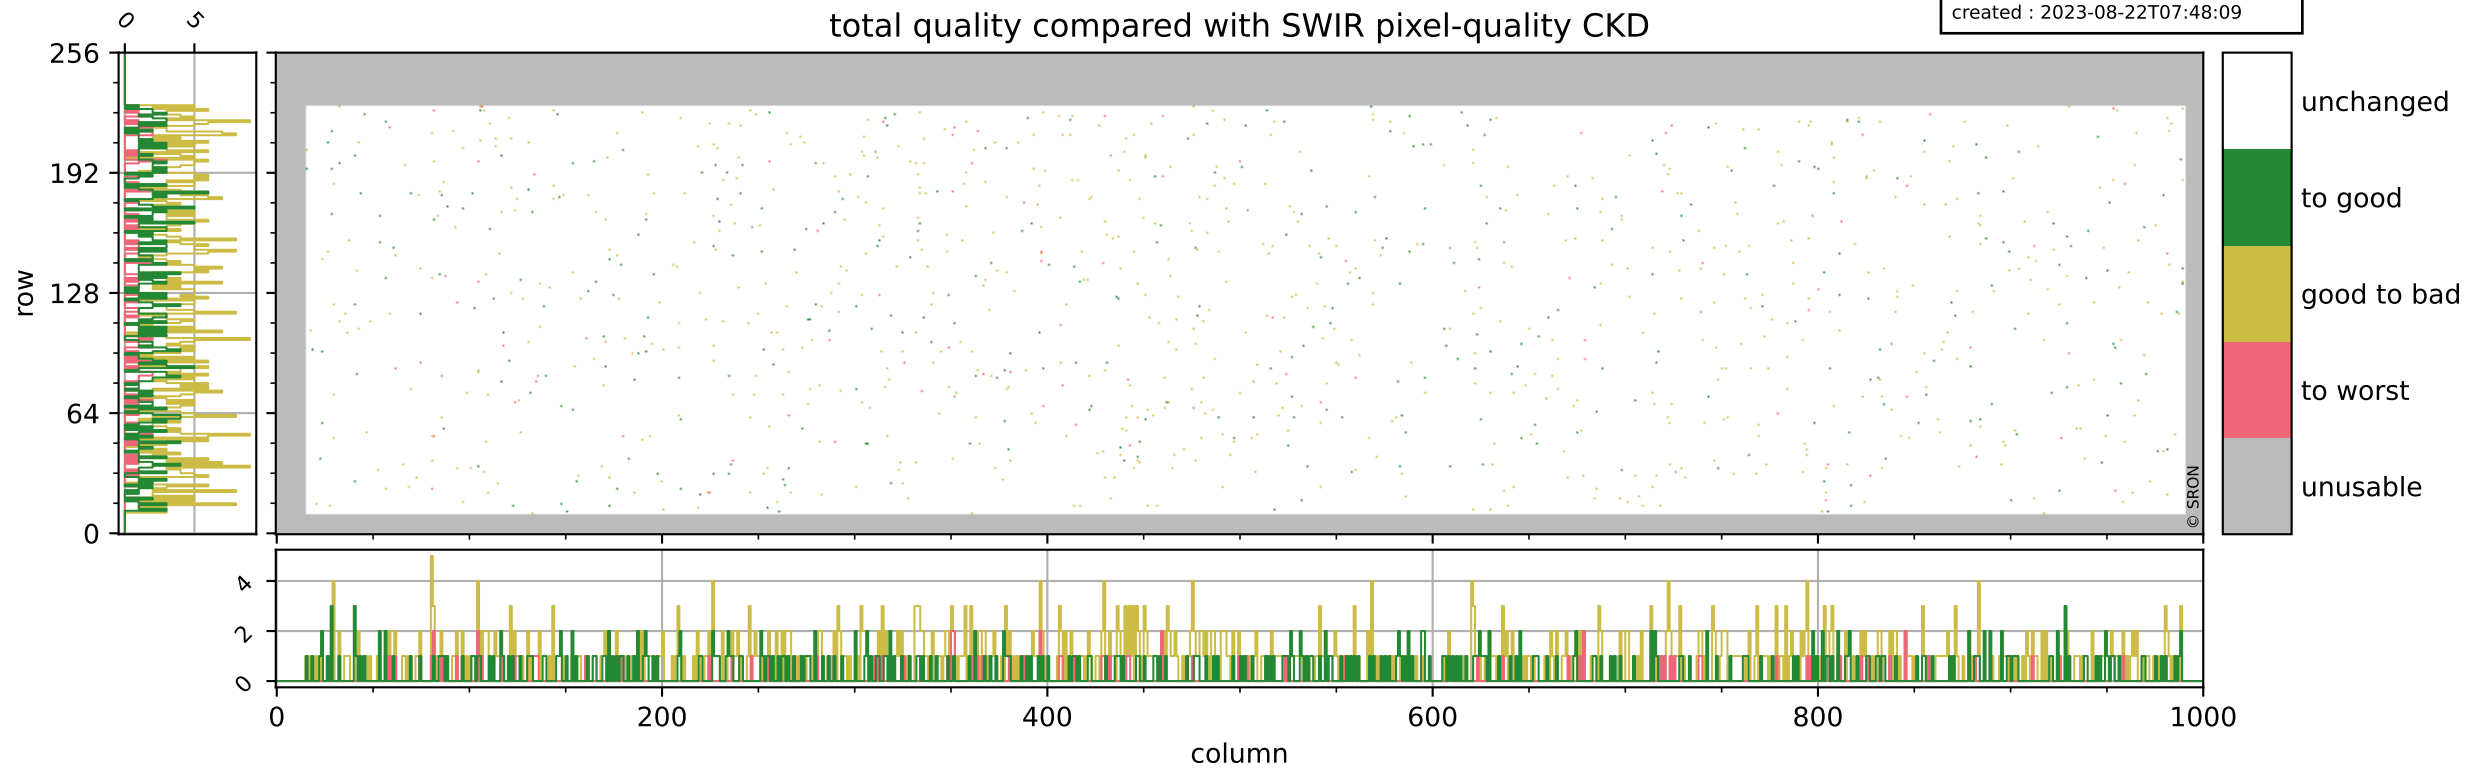

Tropomi SWIR pixel quality (official)

orbits : 19 in [5107, 5152]
coverage : 2018-10-08 / 2018-10-11
bad (quality < 0.8) : 290
worst (quality < 0.1) : 113
created : 2023-08-22T07:48:09

Tropomi SWIR pixel quality (official)

orbits : 19 in [5107, 5152]
coverage : 2018-10-08 / 2018-10-11
bad (quality < 0.8) : 2462
worst (quality < 0.1) : 225
created : 2023-08-22T07:48:09

Tropomi SWIR pixel quality (official)

orbits : 19 in [5107, 5152]
coverage : 2018-10-08 / 2018-10-11
to good : 351
good to bad : 722
to worst : 98
created : 2023-08-22T07:48:09

total quality compared with SWIR pixel-quality CKD

Tropomi SWIR pixel quality (official)

orbits : 19 in [5107, 5152]
coverage : 2018-10-08 / 2018-10-11
created : 2023-08-22T07:48:10

Histograms of pixel-quality

Tropomi SWIR pixel quality (official) ground-tracks of Sentinel-5P

orbits : 19 in [5107, 5152]
coverage : 2018-10-08 / 2018-10-11
created : 2023-08-22T07:48:10

Tropomi SWIR pixel quality (official)

orbits : [2827, 5152]
coverage : 2018-04-30 / 2018-10-11
created : 2023-08-22T07:48:10