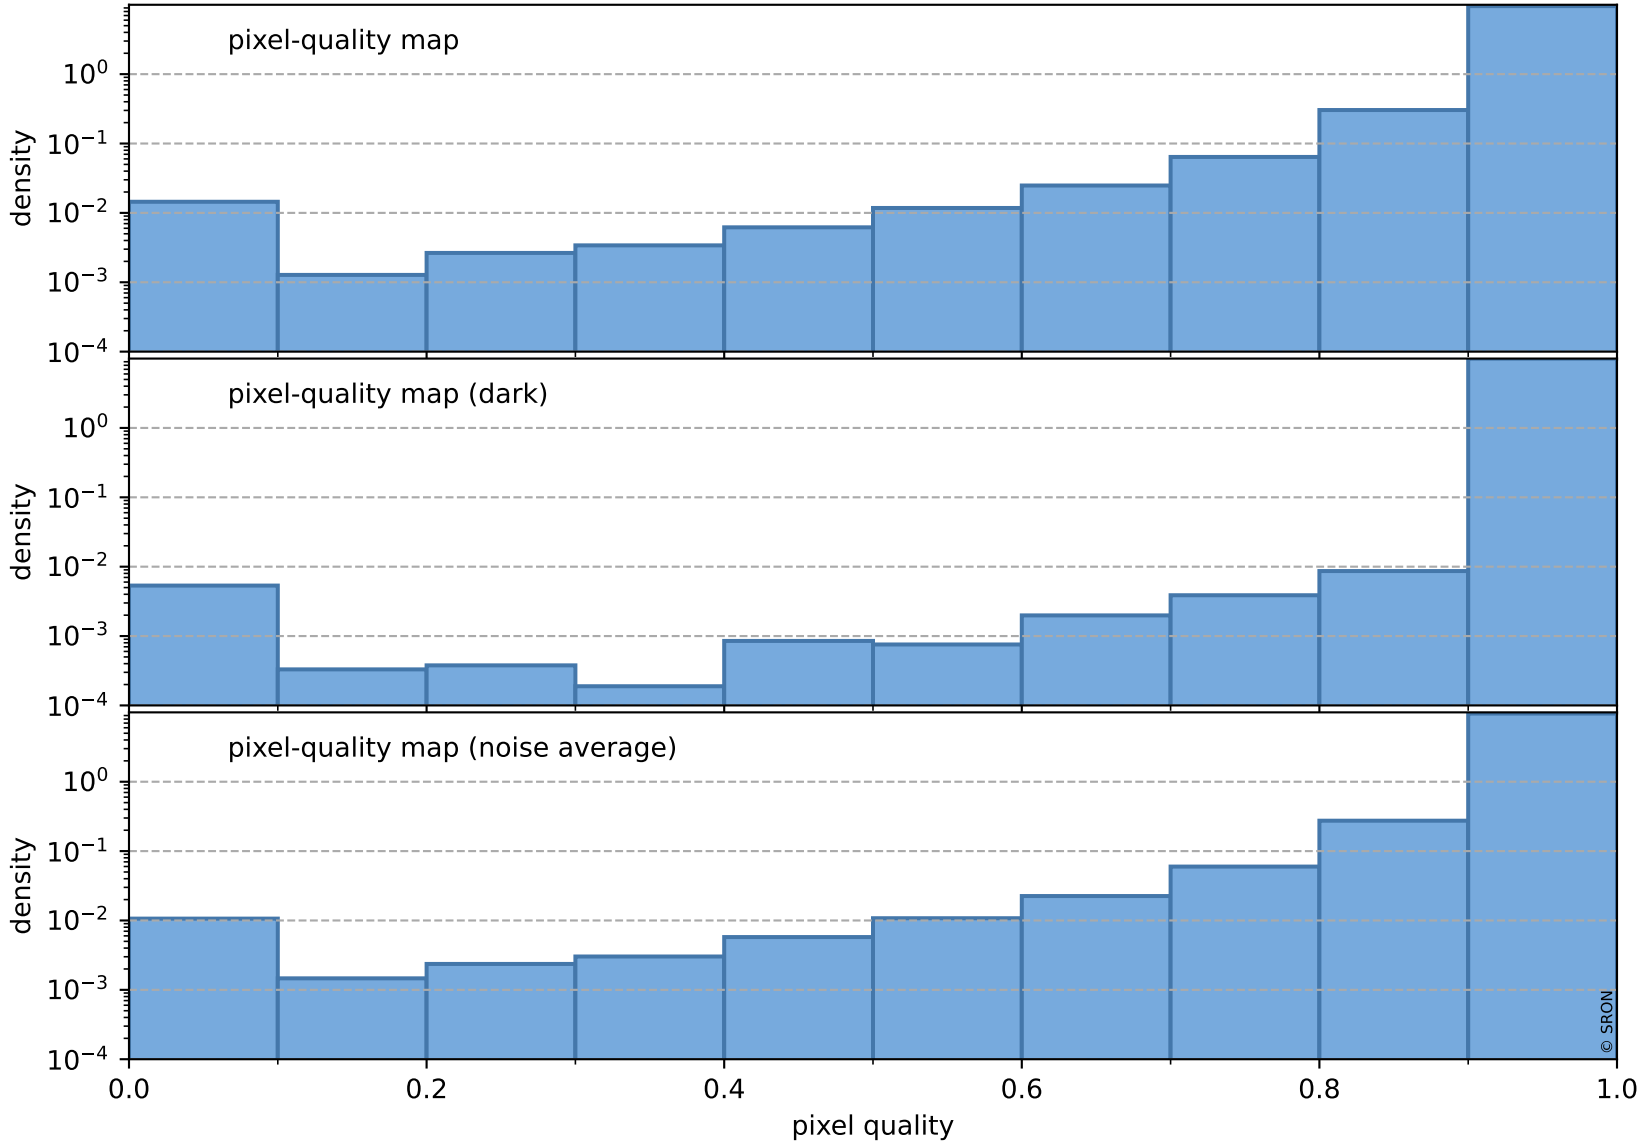

Tropomi SWIR pixel quality (official)

orbits : 19 in [5107, 5152]
coverage : 2018-10-08 / 2018-10-11
bad (quality < 0.8) : 290
worst (quality < 0.1) : 113
created : 2023-08-22T07:48:09

Tropomi SWIR pixel quality (official)

orbits : 19 in [5107, 5152]
coverage : 2018-10-08 / 2018-10-11
bad (quality < 0.8) : 2462
worst (quality < 0.1) : 225
created : 2023-08-22T07:48:09

Tropomi SWIR pixel quality (official)

orbits : 19 in [5107, 5152]
coverage : 2018-10-08 / 2018-10-11
to good : 351
good to bad : 722
to worst : 98
created : 2023-08-22T07:48:09

total quality compared with SWIR pixel-quality CKD

Tropomi SWIR pixel quality (official)

orbits : 19 in [5107, 5152]
coverage : 2018-10-08 / 2018-10-11
created : 2023-08-22T07:48:10

Histograms of pixel-quality

Tropomi SWIR pixel quality (official) ground-tracks of Sentinel-5P

orbits : 19 in [5107, 5152]
coverage : 2018-10-08 / 2018-10-11
created : 2023-08-22T07:48:10

Tropomi SWIR pixel quality (official)

orbits : [2827, 5152]
coverage : 2018-04-30 / 2018-10-11
created : 2023-08-22T07:48:10