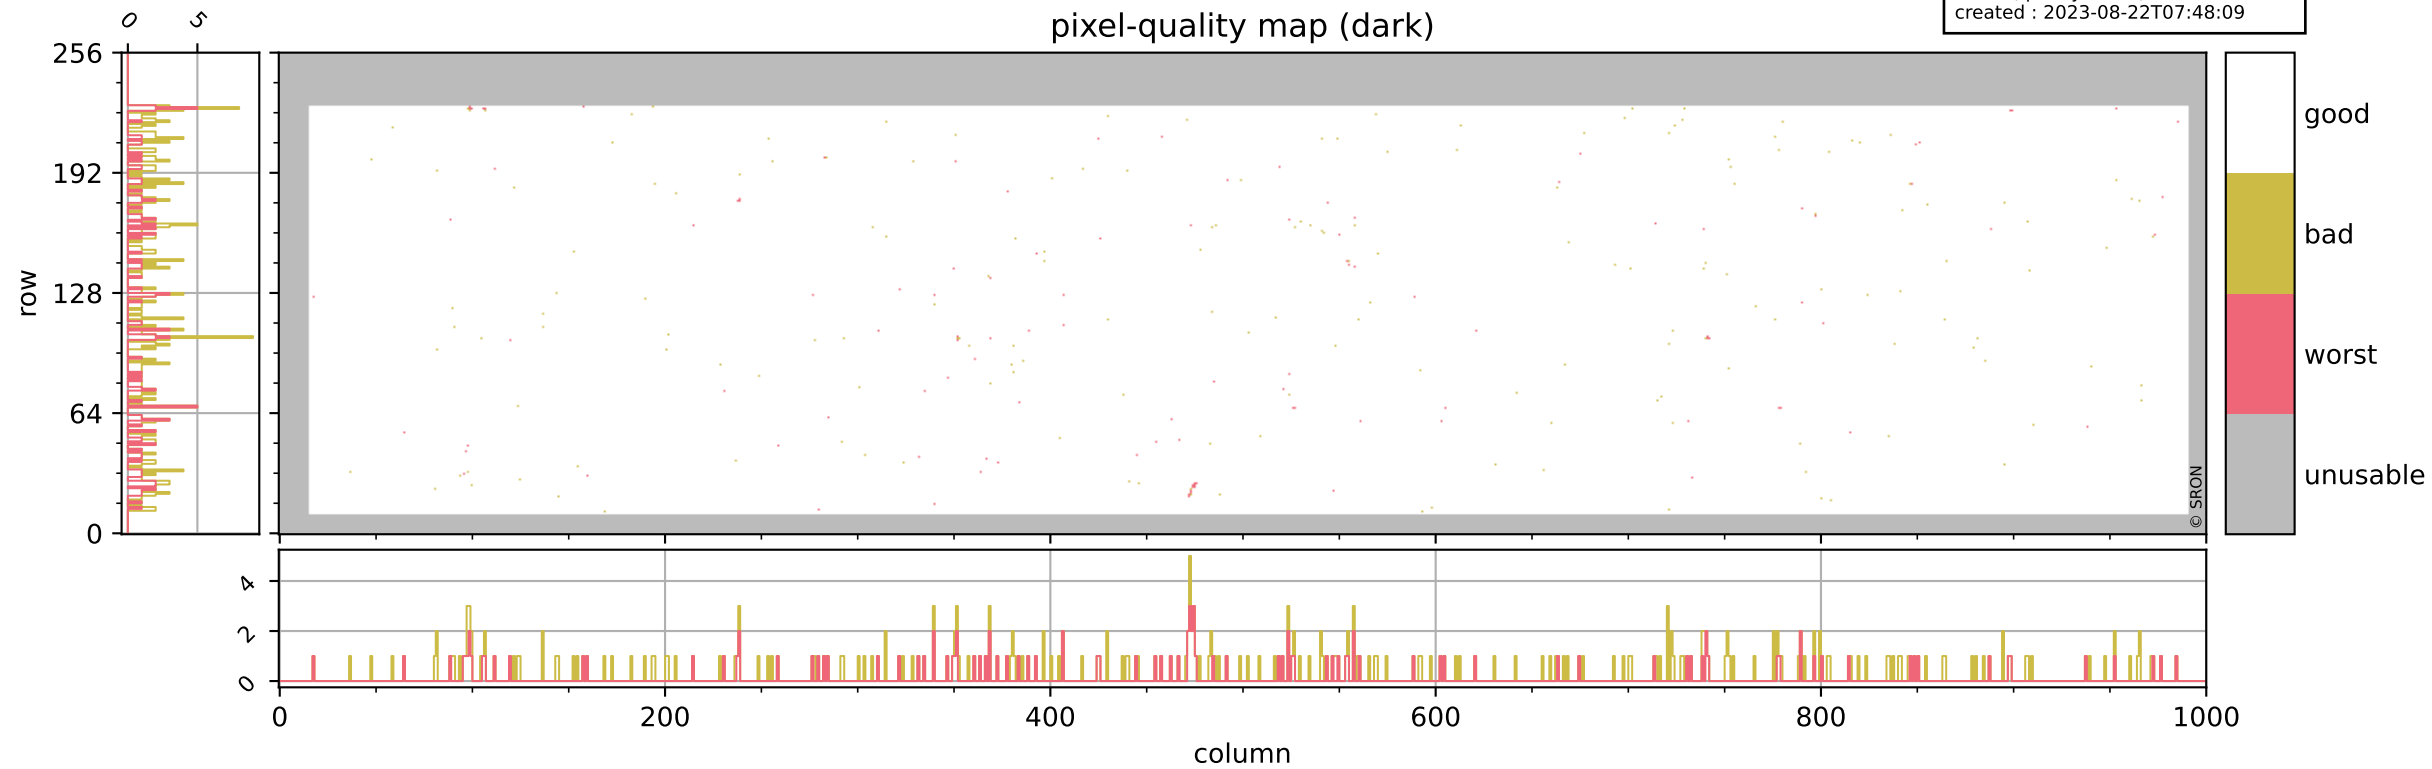

Tropomi SWIR pixel quality (official)

orbits : 19 in [5107, 5152]
coverage : 2018-10-08 / 2018-10-11
bad (quality < 0.8) : 2721
worst (quality < 0.1) : 306
created : 2023-08-22T07:48:09

pixel-quality map

Tropomi SWIR pixel quality (official)

orbits : 19 in [5107, 5152]
coverage : 2018-10-08 / 2018-10-11
bad (quality < 0.8) : 290
worst (quality < 0.1) : 113
created : 2023-08-22T07:48:09

Tropomi SWIR pixel quality (official)

orbits : 19 in [5107, 5152]
coverage : 2018-10-08 / 2018-10-11
bad (quality < 0.8) : 2462
worst (quality < 0.1) : 225
created : 2023-08-22T07:48:09

Tropomi SWIR pixel quality (official)

orbits : 19 in [5107, 5152]
coverage : 2018-10-08 / 2018-10-11
to good : 351
good to bad : 722
to worst : 98
created : 2023-08-22T07:48:09

Tropomi SWIR pixel quality (official) ground-tracks of Sentinel-5P

orbits : 19 in [5107, 5152]
coverage : 2018-10-08 / 2018-10-11
created : 2023-08-22T07:48:10

Tropomi SWIR pixel quality (official)

orbits : [2827, 5152]
coverage : 2018-04-30 / 2018-10-11
created : 2023-08-22T07:48:10