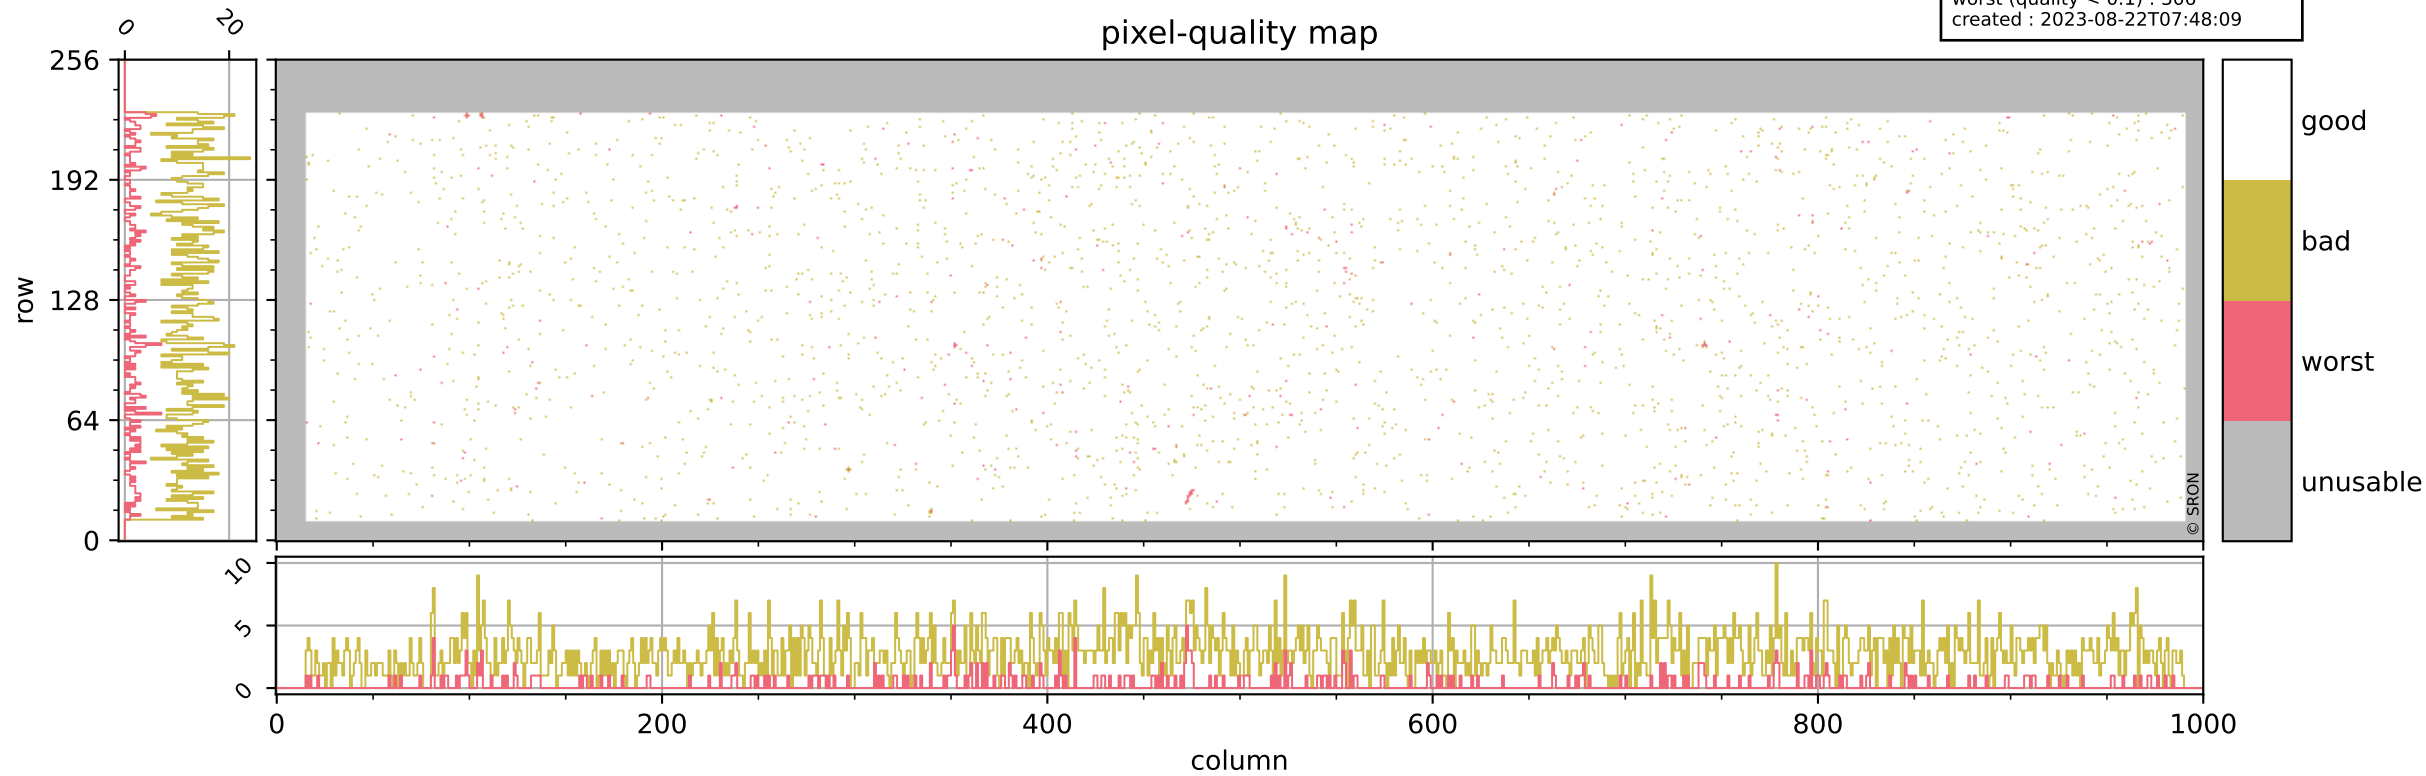

Tropomi SWIR pixel quality (official)

orbits : 19 in [5107, 5152]
coverage : 2018-10-08 / 2018-10-11
bad (quality < 0.8) : 2721
worst (quality < 0.1) : 306
created : 2023-08-22T07:48:09

pixel-quality map

Tropomi SWIR pixel quality (official)

orbits : 19 in [5107, 5152]
coverage : 2018-10-08 / 2018-10-11
bad (quality < 0.8) : 290
worst (quality < 0.1) : 113
created : 2023-08-22T07:48:09

Tropomi SWIR pixel quality (official)

orbits : 19 in [5107, 5152]
coverage : 2018-10-08 / 2018-10-11
bad (quality < 0.8) : 2462
worst (quality < 0.1) : 225
created : 2023-08-22T07:48:09

Tropomi SWIR pixel quality (official)

orbits : 19 in [5107, 5152]
coverage : 2018-10-08 / 2018-10-11
to good : 351
good to bad : 722
to worst : 98
created : 2023-08-22T07:48:09

Tropomi SWIR pixel quality (official) ground-tracks of Sentinel-5P

orbits : 19 in [5107, 5152]
coverage : 2018-10-08 / 2018-10-11
created : 2023-08-22T07:48:10

Tropomi SWIR pixel quality (official)

orbits : [2827, 5152]
coverage : 2018-04-30 / 2018-10-11
created : 2023-08-22T07:48:10