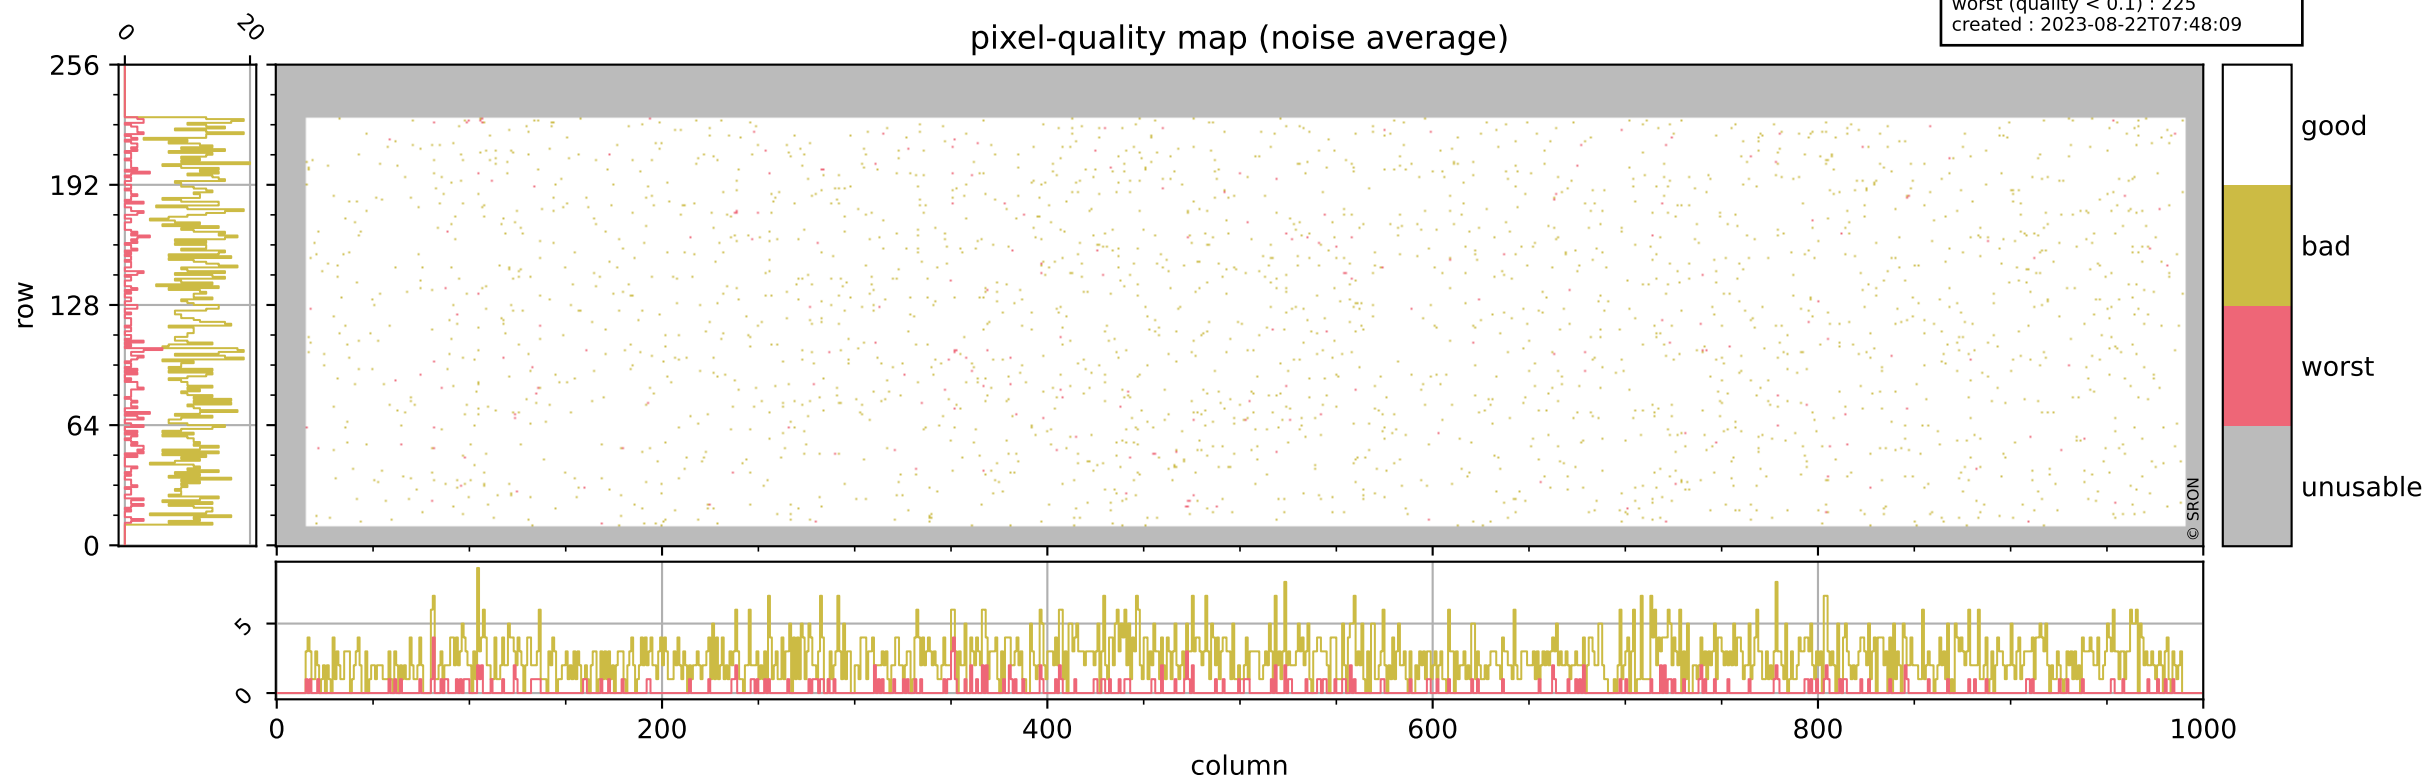

Tropomi SWIR pixel quality (official)

orbits : 19 in [5107, 5152]
coverage : 2018-10-08 / 2018-10-11
bad (quality < 0.8) : 2721
worst (quality < 0.1) : 306
created : 2023-08-22T07:48:09

pixel-quality map

Tropomi SWIR pixel quality (official)

orbits : 19 in [5107, 5152]
coverage : 2018-10-08 / 2018-10-11
bad (quality < 0.8) : 290
worst (quality < 0.1) : 113
created : 2023-08-22T07:48:09

Tropomi SWIR pixel quality (official)

orbits : 19 in [5107, 5152]
coverage : 2018-10-08 / 2018-10-11
bad (quality < 0.8) : 2462
worst (quality < 0.1) : 225
created : 2023-08-22T07:48:09

Tropomi SWIR pixel quality (official)

orbits : 19 in [5107, 5152]
coverage : 2018-10-08 / 2018-10-11
to good : 351
good to bad : 722
to worst : 98
created : 2023-08-22T07:48:09

Tropomi SWIR pixel quality (official) ground-tracks of Sentinel-5P

orbits : 19 in [5107, 5152]
coverage : 2018-10-08 / 2018-10-11
created : 2023-08-22T07:48:10

Tropomi SWIR pixel quality (official)

orbits : [2827, 5152]
coverage : 2018-04-30 / 2018-10-11
created : 2023-08-22T07:48:10