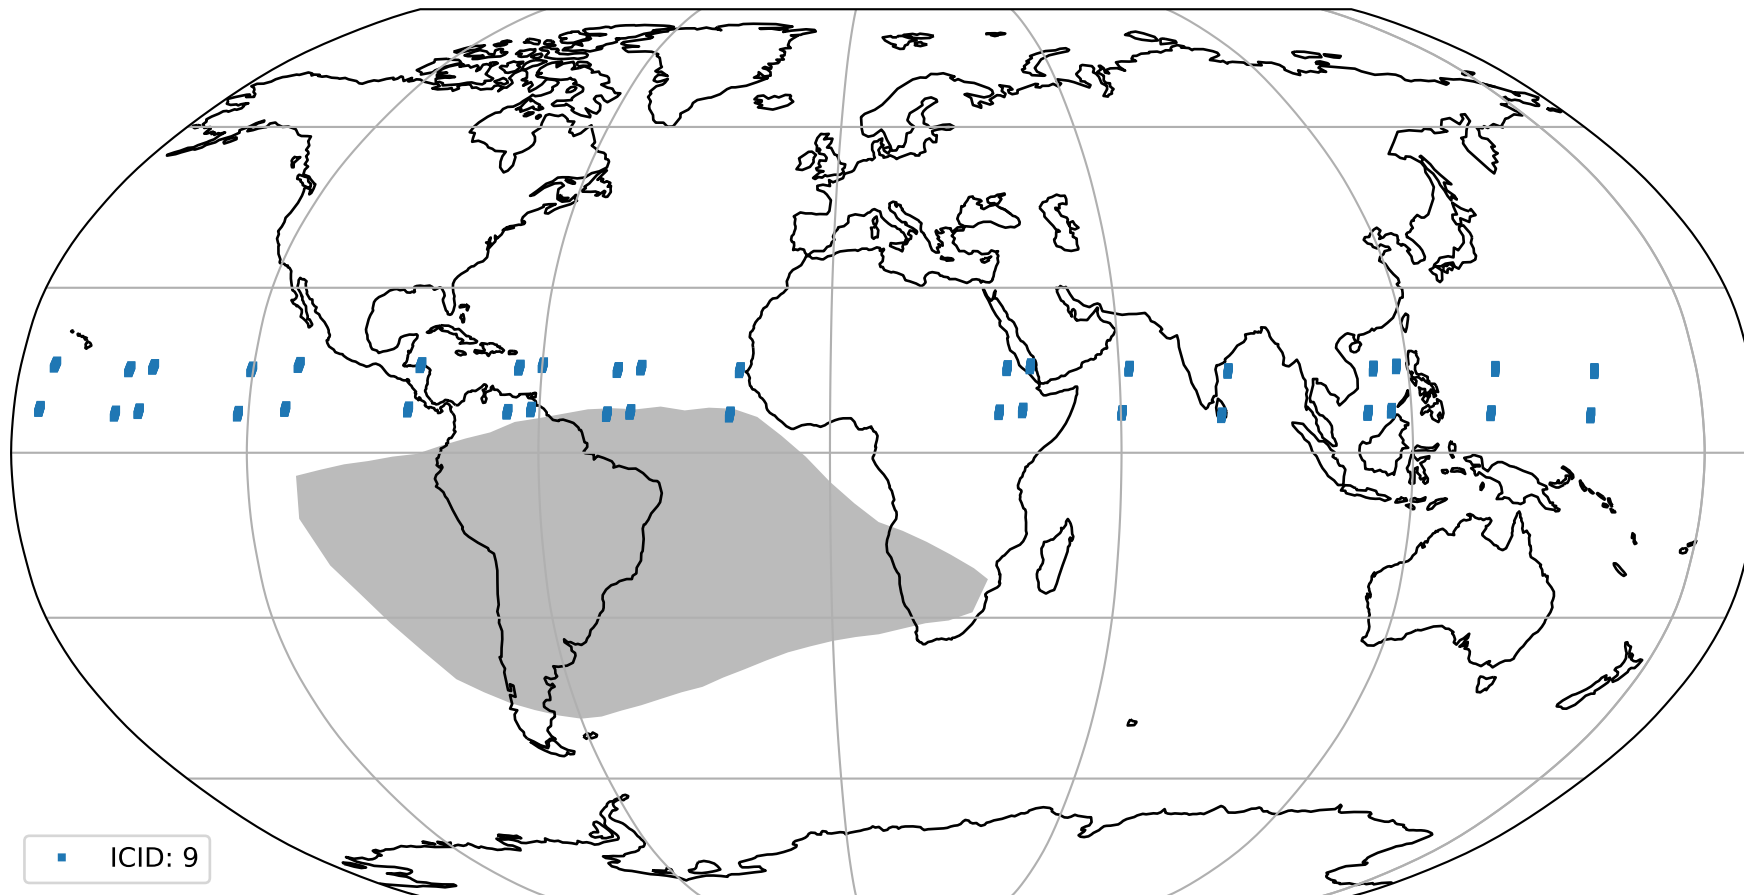

orbits : 19 in [5107, 5152]
coverage : 2018-10-08 / 2018-10-11
bad (quality < 0.8) : 2462
worst (quality < 0.1) : 225
created : 2023-08-22T07:48:09

Tropomi SWIR pixel quality (official)

orbits : 19 in [5107, 5152]
coverage : 2018-10-08 / 2018-10-11
to good : 351
good to bad : 722
to worst : 98
created : 2023-08-22T07:48:09

total quality compared with SWIR pixel-quality CKD

Tropomi SWIR pixel quality (official)

orbits : 19 in [5107, 5152]
coverage : 2018-10-08 / 2018-10-11
created : 2023-08-22T07:48:10

Histograms of pixel-quality

Tropomi SWIR pixel quality (official) ground-tracks of Sentinel-5P

orbits : 19 in [5107, 5152]
coverage : 2018-10-08 / 2018-10-11
created : 2023-08-22T07:48:10

Tropomi SWIR pixel quality (official)

orbits : [2827, 5152]
coverage : 2018-04-30 / 2018-10-11
created : 2023-08-22T07:48:10