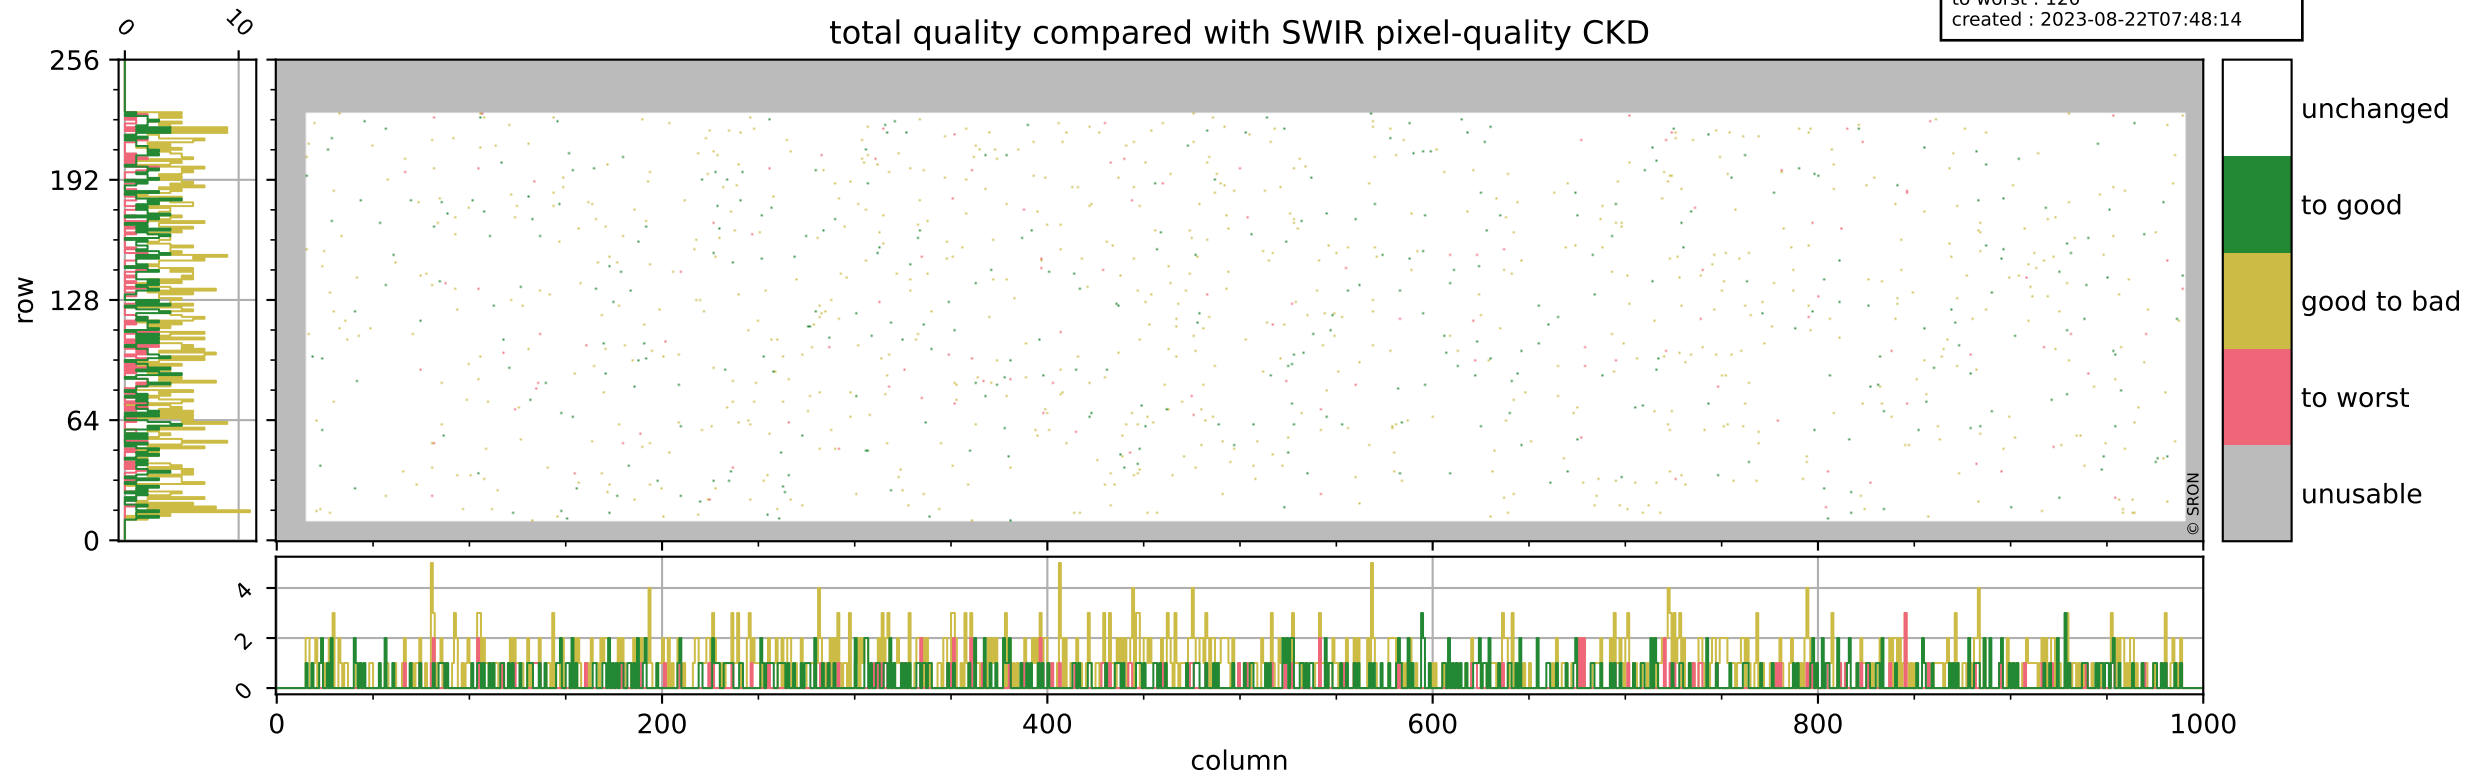

Tropomi SWIR pixel quality (official)

orbits : 19 in [5137, 5182]
coverage : 2018-10-10 / 2018-10-13
bad (quality < 0.8) : 288
worst (quality < 0.1) : 114
created : 2023-08-22T07:48:13

Tropomi SWIR pixel quality (official)

orbits : 19 in [5137, 5182]
coverage : 2018-10-10 / 2018-10-13
bad (quality < 0.8) : 2508
worst (quality < 0.1) : 250
created : 2023-08-22T07:48:13

Tropomi SWIR pixel quality (official)

orbits : 19 in [5137, 5182]
coverage : 2018-10-10 / 2018-10-13
to good : 354
good to bad : 746
to worst : 120
created : 2023-08-22T07:48:14

total quality compared with SWIR pixel-quality CKD

Tropomi SWIR pixel quality (official)

orbits : 19 in [5137, 5182]
coverage : 2018-10-10 / 2018-10-13
created : 2023-08-22T07:48:14

Histograms of pixel-quality

Tropomi SWIR pixel quality (official) ground-tracks of Sentinel-5P

orbits : 19 in [5137, 5182]
coverage : 2018-10-10 / 2018-10-13
created : 2023-08-22T07:48:14

Tropomi SWIR pixel quality (official)

orbits : [2827, 5182]
coverage : 2018-04-30 / 2018-10-13
created : 2023-08-22T07:48:15