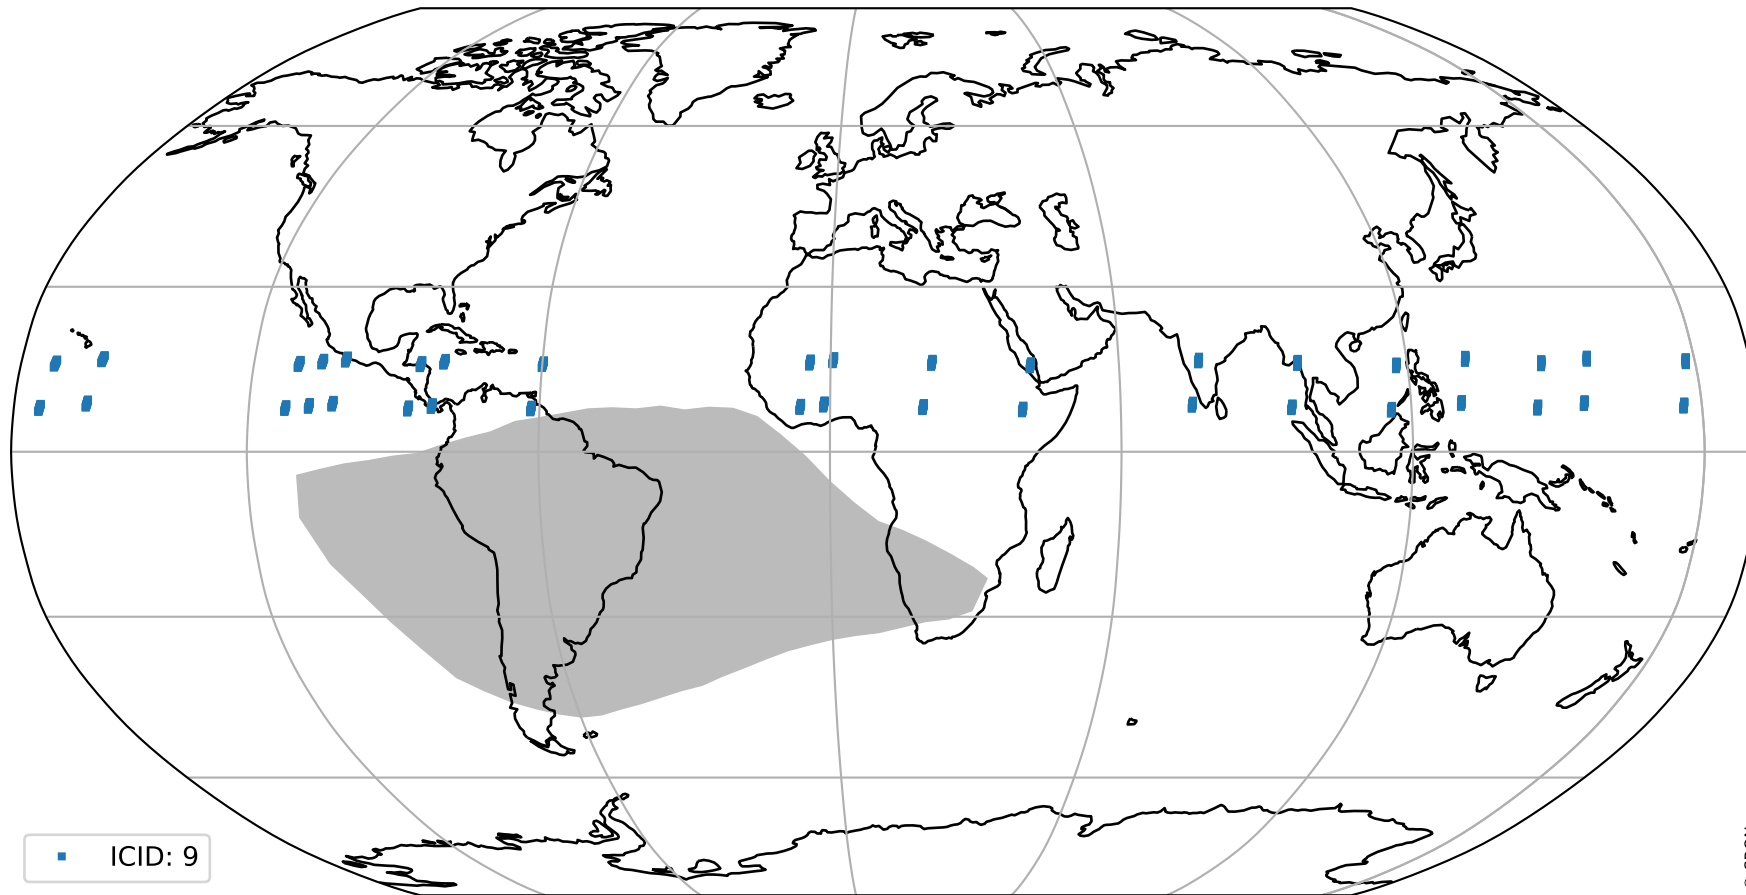

orbits : 19 in [5137, 5182]
coverage : 2018-10-10 / 2018-10-13
bad (quality < 0.8) : 2508
worst (quality < 0.1) : 250
created : 2023-08-22T07:48:13

Tropomi SWIR pixel quality (official)

orbits : 19 in [5137, 5182]
coverage : 2018-10-10 / 2018-10-13
to good : 354
good to bad : 746
to worst : 120
created : 2023-08-22T07:48:14

total quality compared with SWIR pixel-quality CKD

Tropomi SWIR pixel quality (official)

orbits : 19 in [5137, 5182]
coverage : 2018-10-10 / 2018-10-13
created : 2023-08-22T07:48:14

Histograms of pixel-quality

Tropomi SWIR pixel quality (official) ground-tracks of Sentinel-5P

orbits : 19 in [5137, 5182]
coverage : 2018-10-10 / 2018-10-13
created : 2023-08-22T07:48:14

Tropomi SWIR pixel quality (official)

orbits : [2827, 5182]
coverage : 2018-04-30 / 2018-10-13
created : 2023-08-22T07:48:15