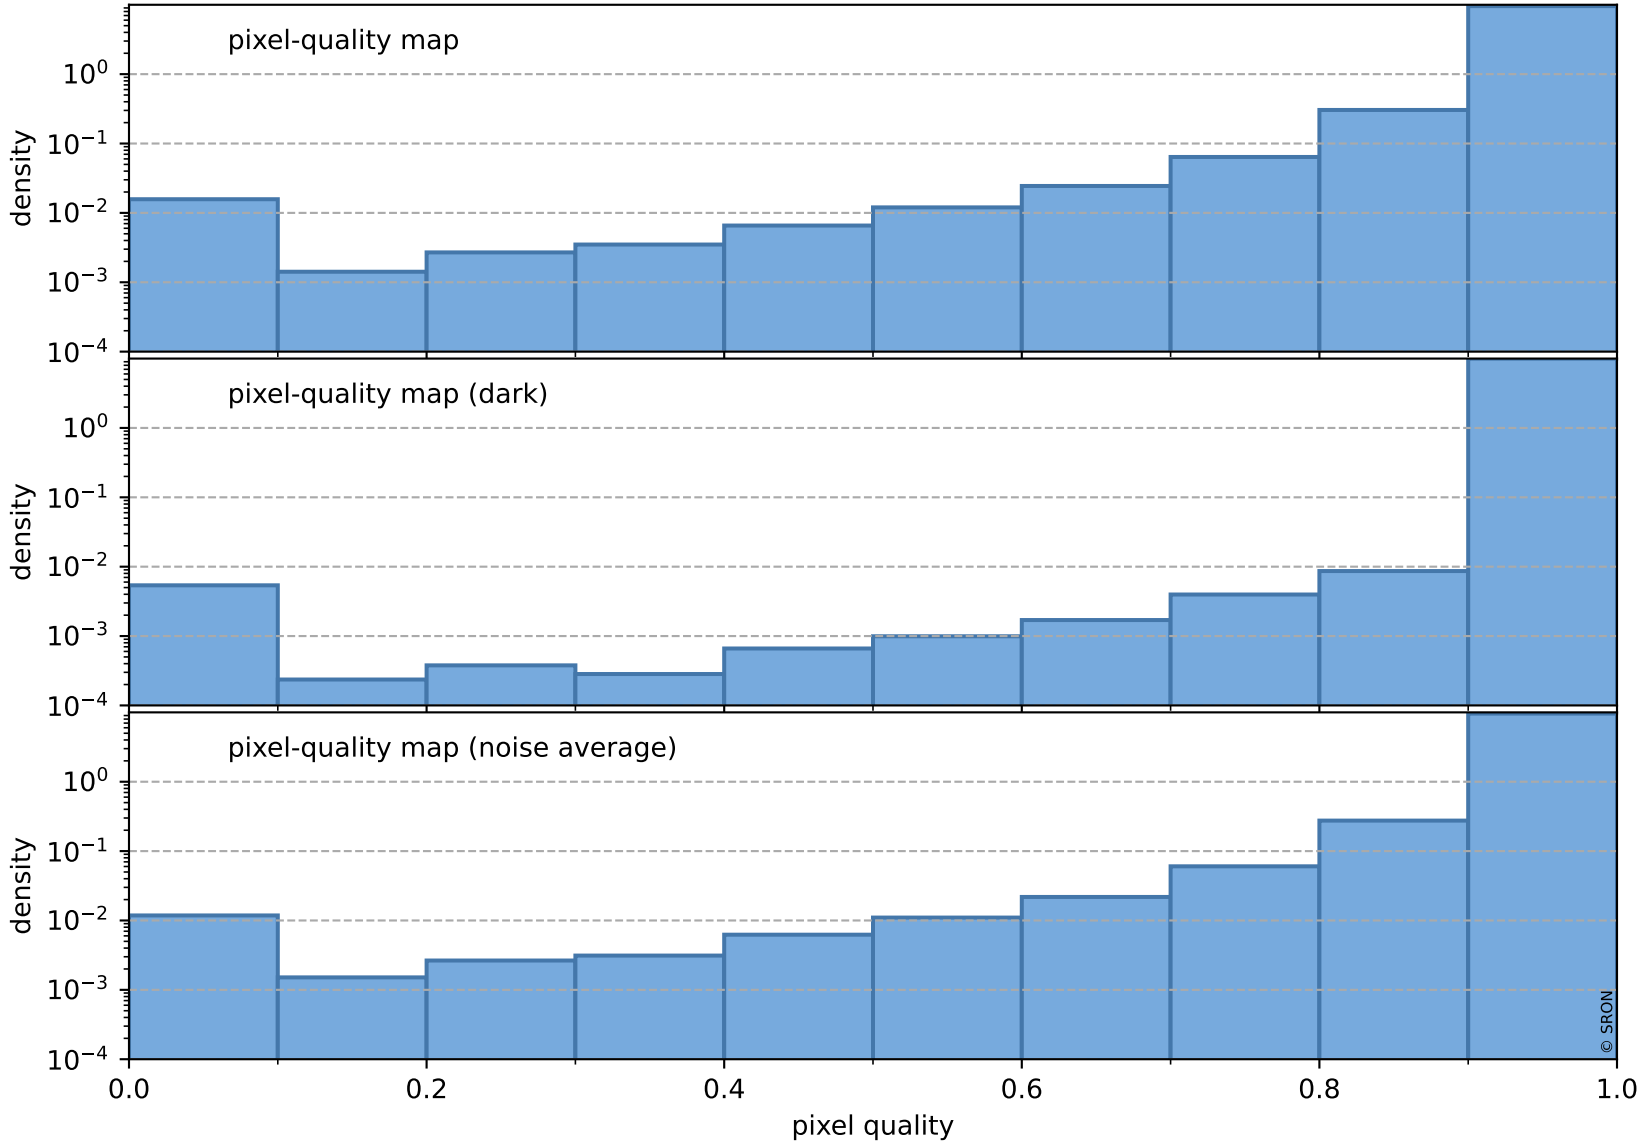

Tropomi SWIR pixel quality (official)

orbits : 19 in [5137, 5182]
coverage : 2018-10-10 / 2018-10-13
bad (quality < 0.8) : 288
worst (quality < 0.1) : 114
created : 2023-08-22T07:48:13

Tropomi SWIR pixel quality (official)

orbits : 19 in [5137, 5182]
coverage : 2018-10-10 / 2018-10-13
bad (quality < 0.8) : 2508
worst (quality < 0.1) : 250
created : 2023-08-22T07:48:13

Tropomi SWIR pixel quality (official)

orbits : 19 in [5137, 5182]
coverage : 2018-10-10 / 2018-10-13
to good : 354
good to bad : 746
to worst : 120
created : 2023-08-22T07:48:14

total quality compared with SWIR pixel-quality CKD

Tropomi SWIR pixel quality (official)

orbits : 19 in [5137, 5182]
coverage : 2018-10-10 / 2018-10-13
created : 2023-08-22T07:48:14

Histograms of pixel-quality

Tropomi SWIR pixel quality (official) ground-tracks of Sentinel-5P

orbits : 19 in [5137, 5182]
coverage : 2018-10-10 / 2018-10-13
created : 2023-08-22T07:48:14

Tropomi SWIR pixel quality (official)

orbits : [2827, 5182]
coverage : 2018-04-30 / 2018-10-13
created : 2023-08-22T07:48:15