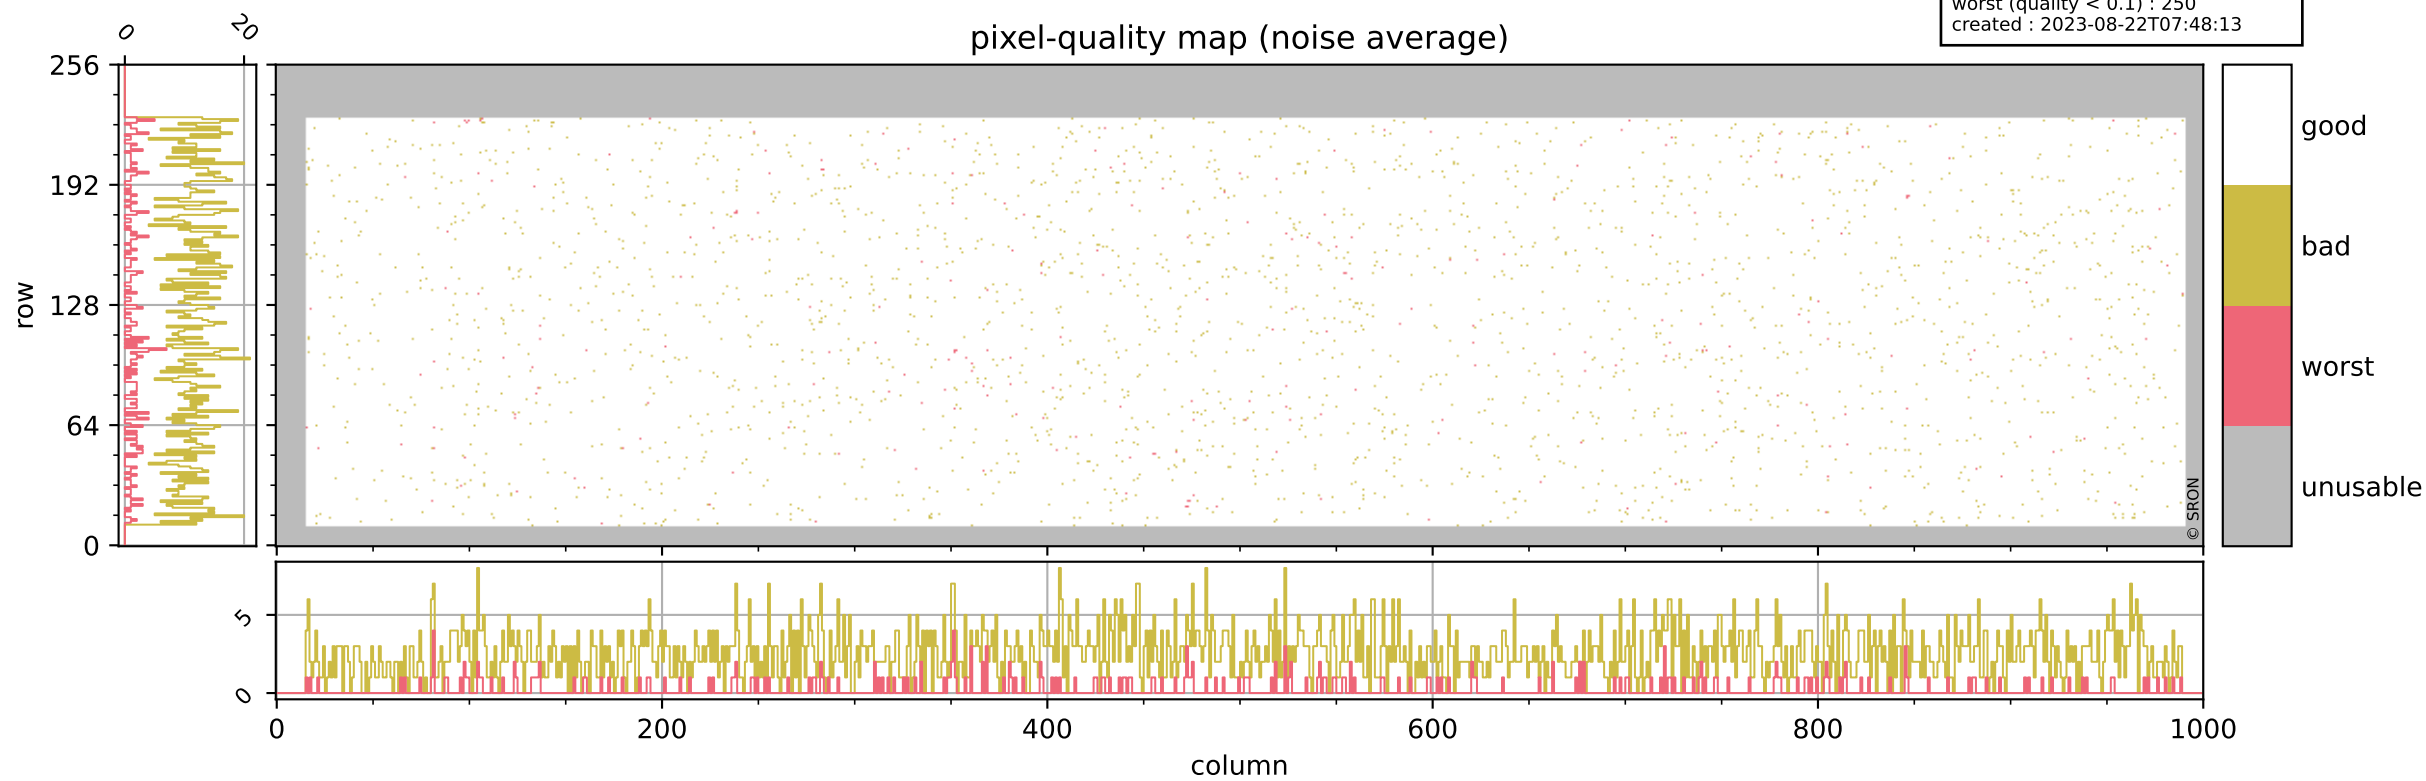

Tropomi SWIR pixel quality (official)

orbits : 19 in [5137, 5182]
coverage : 2018-10-10 / 2018-10-13
bad (quality < 0.8) : 2758
worst (quality < 0.1) : 333
created : 2023-08-22T07:48:13

pixel-quality map

Tropomi SWIR pixel quality (official)

orbits : 19 in [5137, 5182]
coverage : 2018-10-10 / 2018-10-13
bad (quality < 0.8) : 288
worst (quality < 0.1) : 114
created : 2023-08-22T07:48:13

Tropomi SWIR pixel quality (official)

orbits : 19 in [5137, 5182]
coverage : 2018-10-10 / 2018-10-13
bad (quality < 0.8) : 2508
worst (quality < 0.1) : 250
created : 2023-08-22T07:48:13

Tropomi SWIR pixel quality (official)

orbits : 19 in [5137, 5182]
coverage : 2018-10-10 / 2018-10-13
to good : 354
good to bad : 746
to worst : 120
created : 2023-08-22T07:48:14

Tropomi SWIR pixel quality (official) ground-tracks of Sentinel-5P

orbits : 19 in [5137, 5182]
coverage : 2018-10-10 / 2018-10-13
created : 2023-08-22T07:48:14

Tropomi SWIR pixel quality (official)

orbits : [2827, 5182]
coverage : 2018-04-30 / 2018-10-13
created : 2023-08-22T07:48:15