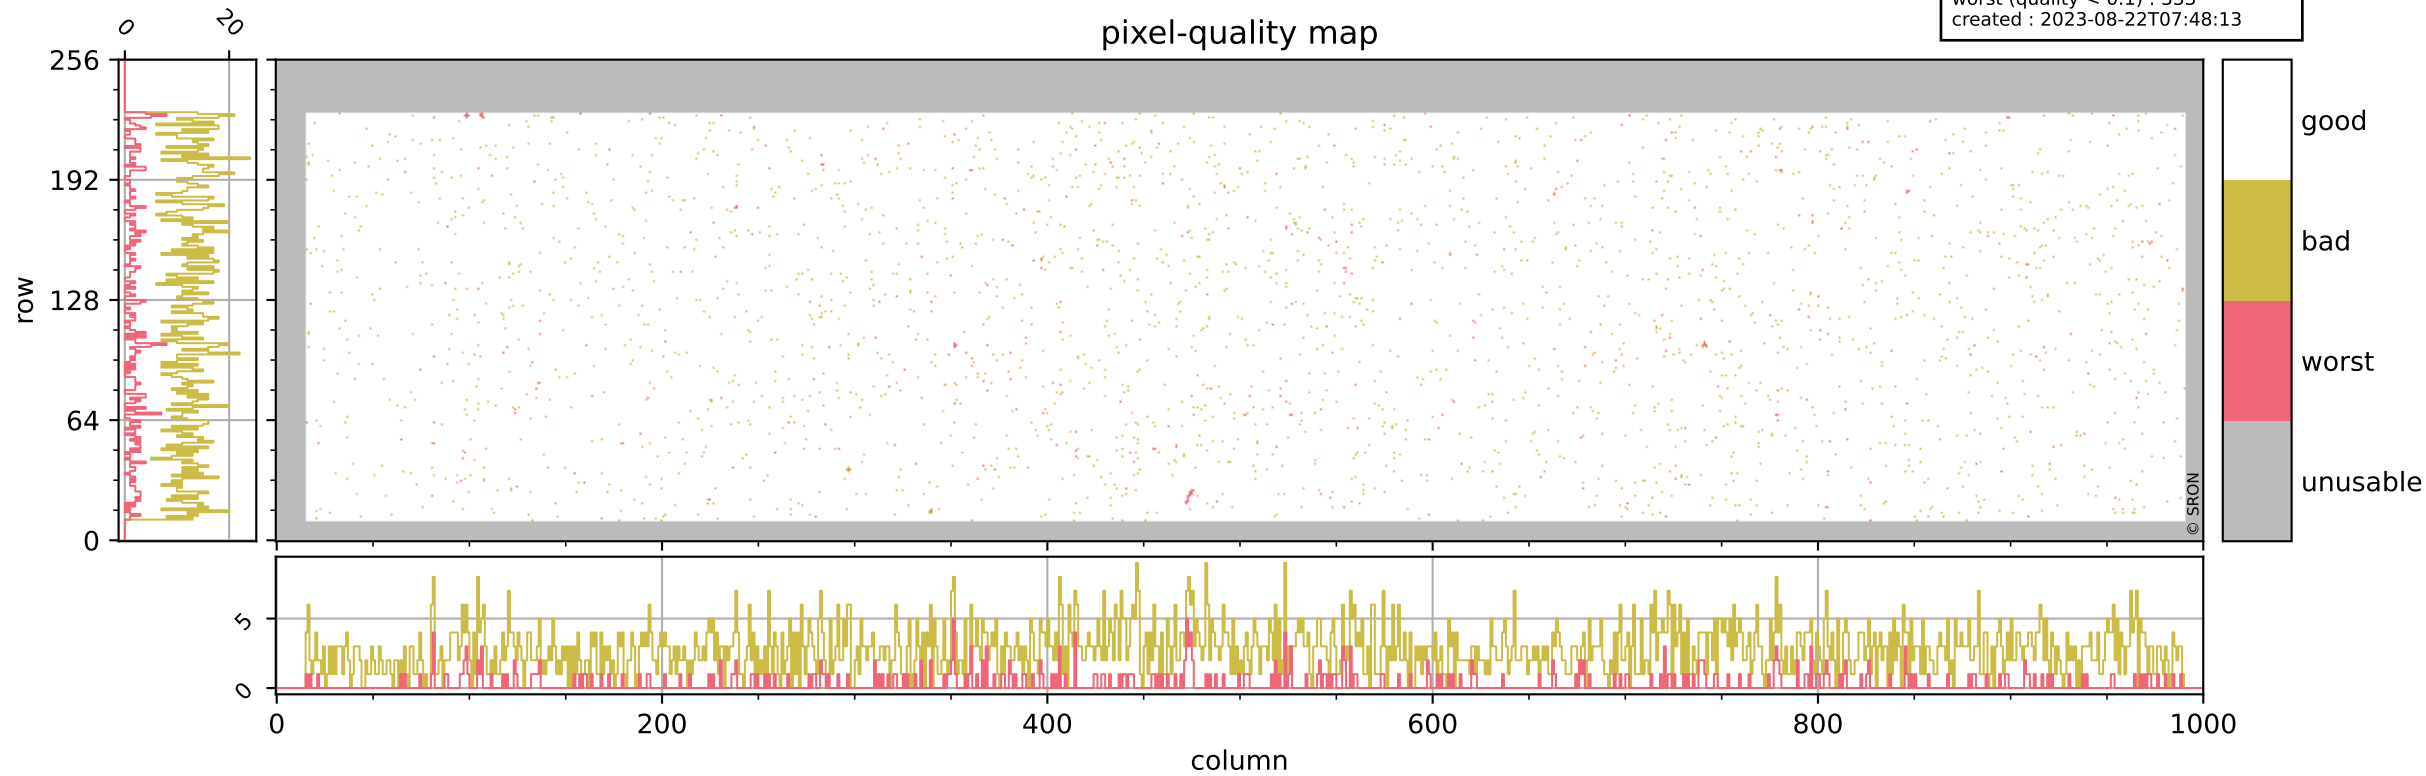

Tropomi SWIR pixel quality (official)

orbits : 19 in [5137, 5182]
coverage : 2018-10-10 / 2018-10-13
bad (quality < 0.8) : 2758
worst (quality < 0.1) : 333
created : 2023-08-22T07:48:13

pixel-quality map

Tropomi SWIR pixel quality (official)

orbits : 19 in [5137, 5182]
coverage : 2018-10-10 / 2018-10-13
bad (quality < 0.8) : 288
worst (quality < 0.1) : 114
created : 2023-08-22T07:48:13

Tropomi SWIR pixel quality (official)

orbits : 19 in [5137, 5182]
coverage : 2018-10-10 / 2018-10-13
bad (quality < 0.8) : 2508
worst (quality < 0.1) : 250
created : 2023-08-22T07:48:13

Tropomi SWIR pixel quality (official)

orbits : 19 in [5137, 5182]
coverage : 2018-10-10 / 2018-10-13
to good : 354
good to bad : 746
to worst : 120
created : 2023-08-22T07:48:14

Tropomi SWIR pixel quality (official) ground-tracks of Sentinel-5P

orbits : 19 in [5137, 5182]
coverage : 2018-10-10 / 2018-10-13
created : 2023-08-22T07:48:14

Tropomi SWIR pixel quality (official)

orbits : [2827, 5182]
coverage : 2018-04-30 / 2018-10-13
created : 2023-08-22T07:48:15