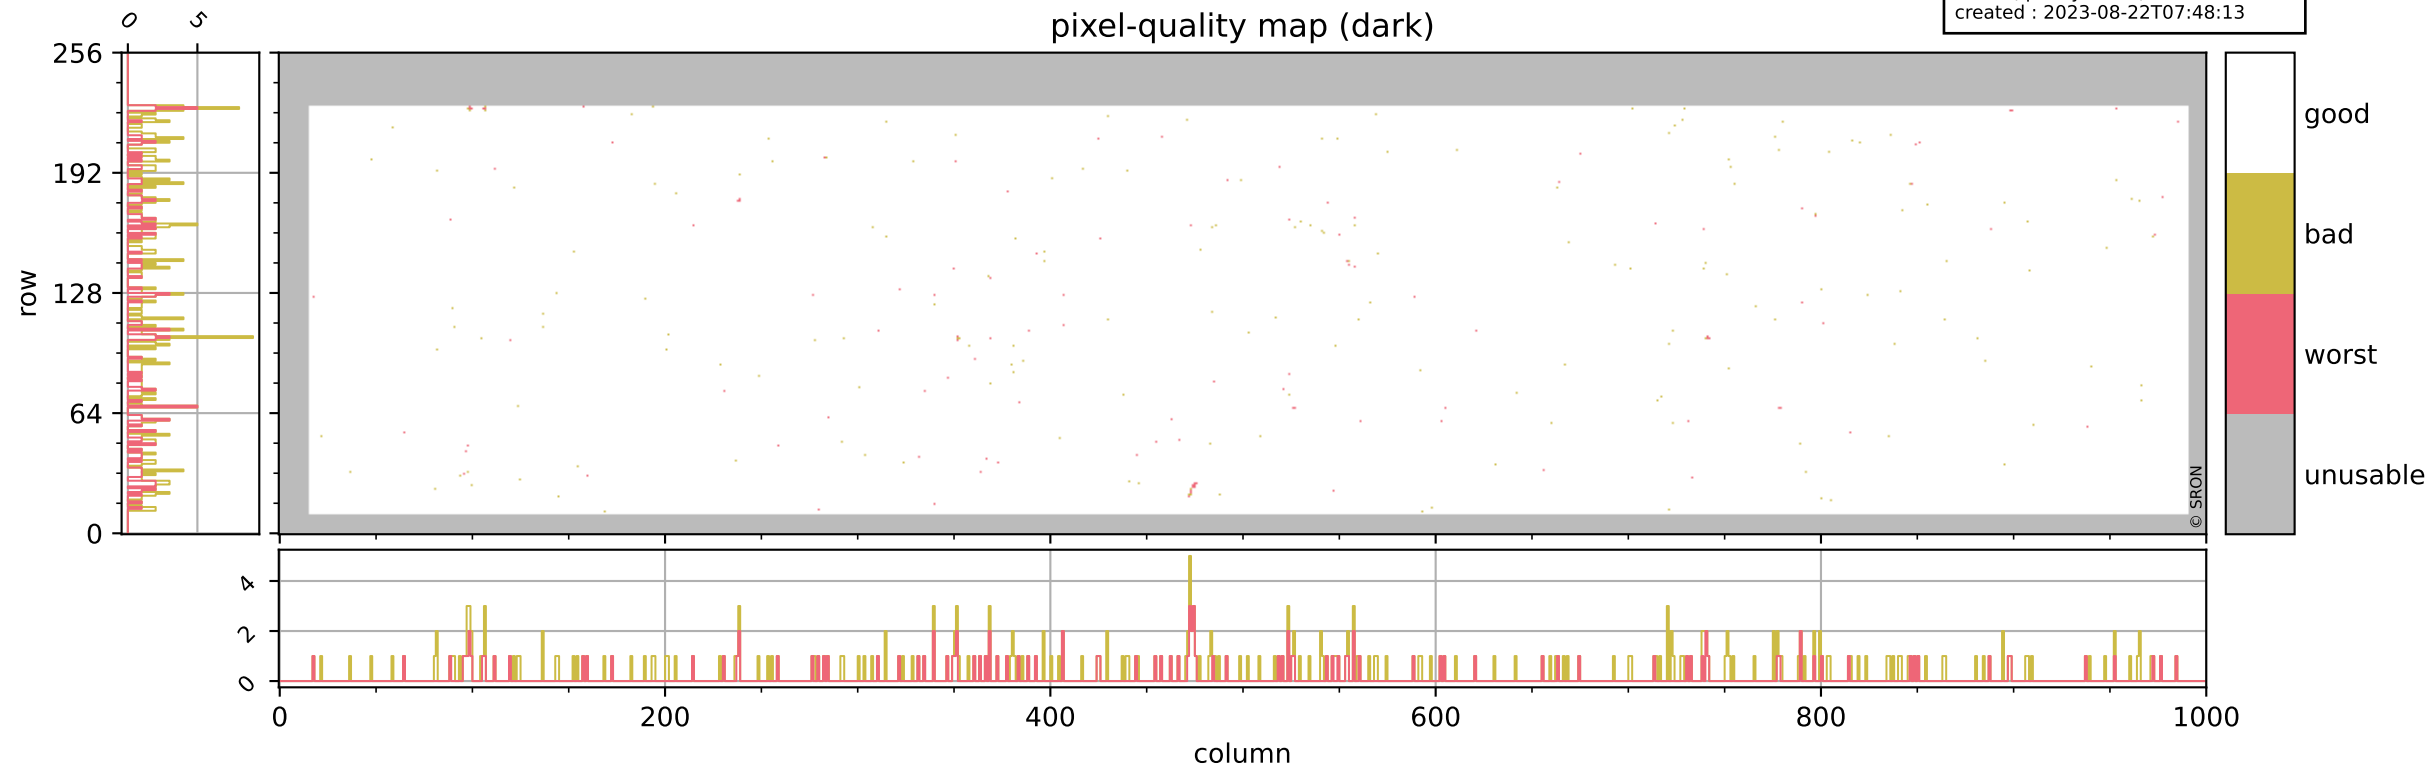

Tropomi SWIR pixel quality (official)

orbits : 19 in [5137, 5182]
coverage : 2018-10-10 / 2018-10-13
bad (quality < 0.8) : 2758
worst (quality < 0.1) : 333
created : 2023-08-22T07:48:13

pixel-quality map

Tropomi SWIR pixel quality (official)

orbits : 19 in [5137, 5182]
coverage : 2018-10-10 / 2018-10-13
bad (quality < 0.8) : 288
worst (quality < 0.1) : 114
created : 2023-08-22T07:48:13

Tropomi SWIR pixel quality (official)

orbits : 19 in [5137, 5182]
coverage : 2018-10-10 / 2018-10-13
bad (quality < 0.8) : 2508
worst (quality < 0.1) : 250
created : 2023-08-22T07:48:13

Tropomi SWIR pixel quality (official)

orbits : 19 in [5137, 5182]
coverage : 2018-10-10 / 2018-10-13
to good : 354
good to bad : 746
to worst : 120
created : 2023-08-22T07:48:14

Tropomi SWIR pixel quality (official) ground-tracks of Sentinel-5P

orbits : 19 in [5137, 5182]
coverage : 2018-10-10 / 2018-10-13
created : 2023-08-22T07:48:14

Tropomi SWIR pixel quality (official)

orbits : [2827, 5182]
coverage : 2018-04-30 / 2018-10-13
created : 2023-08-22T07:48:15