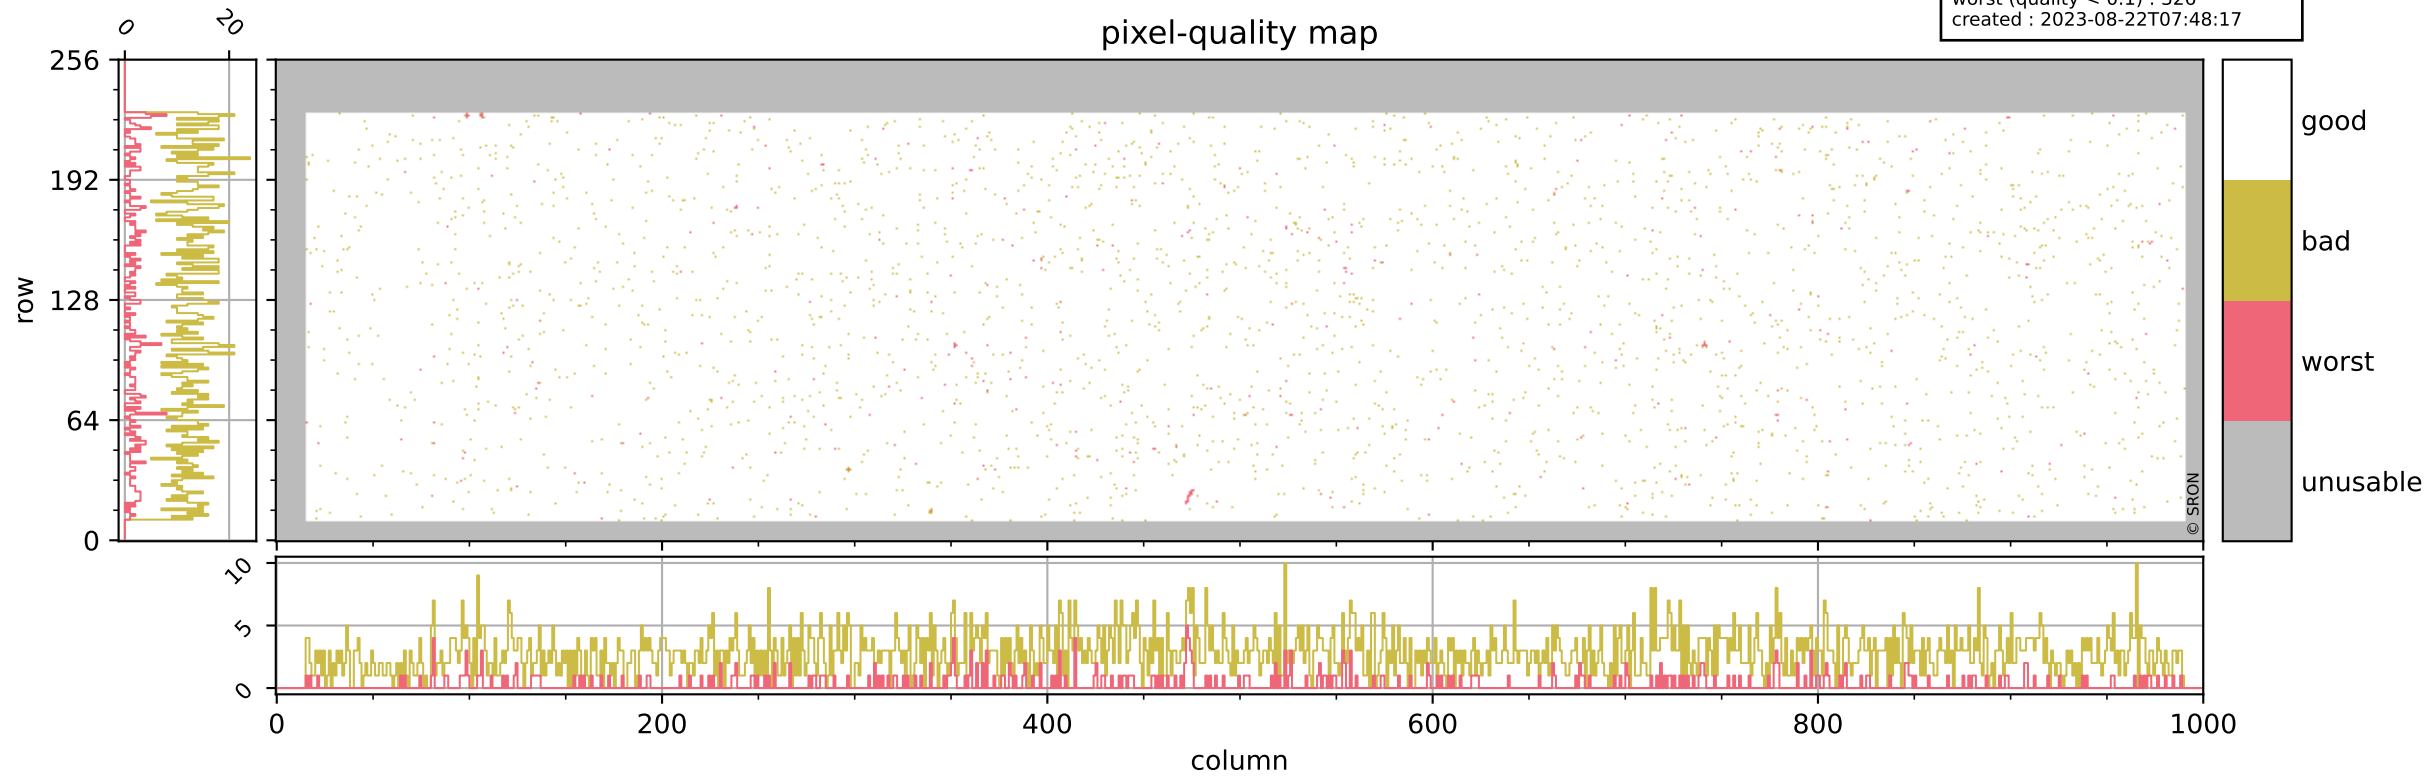

Tropomi SWIR pixel quality (official)

orbits : 15 in [5182, 5227]
coverage : 2018-10-13 / 2018-10-16
bad (quality < 0.8) : 2750
worst (quality < 0.1) : 326
created : 2023-08-22T07:48:17

pixel-quality map

Tropomi SWIR pixel quality (official)

orbits : 15 in [5182, 5227]
coverage : 2018-10-13 / 2018-10-16
bad (quality < 0.8) : 287
worst (quality < 0.1) : 112
created : 2023-08-22T07:48:17

Tropomi SWIR pixel quality (official)

orbits : 15 in [5182, 5227]
coverage : 2018-10-13 / 2018-10-16
bad (quality < 0.8) : 2495
worst (quality < 0.1) : 243
created : 2023-08-22T07:48:18

pixel-quality map (noise average)

Tropomi SWIR pixel quality (official)

orbits : 15 in [5182, 5227]
coverage : 2018-10-13 / 2018-10-16
created : 2023-08-22T07:48:18

Histograms of pixel-quality

Tropomi SWIR pixel quality (official) ground-tracks of Sentinel-5P

orbits : 15 in [5182, 5227]
coverage : 2018-10-13 / 2018-10-16
created : 2023-08-22T07:48:19