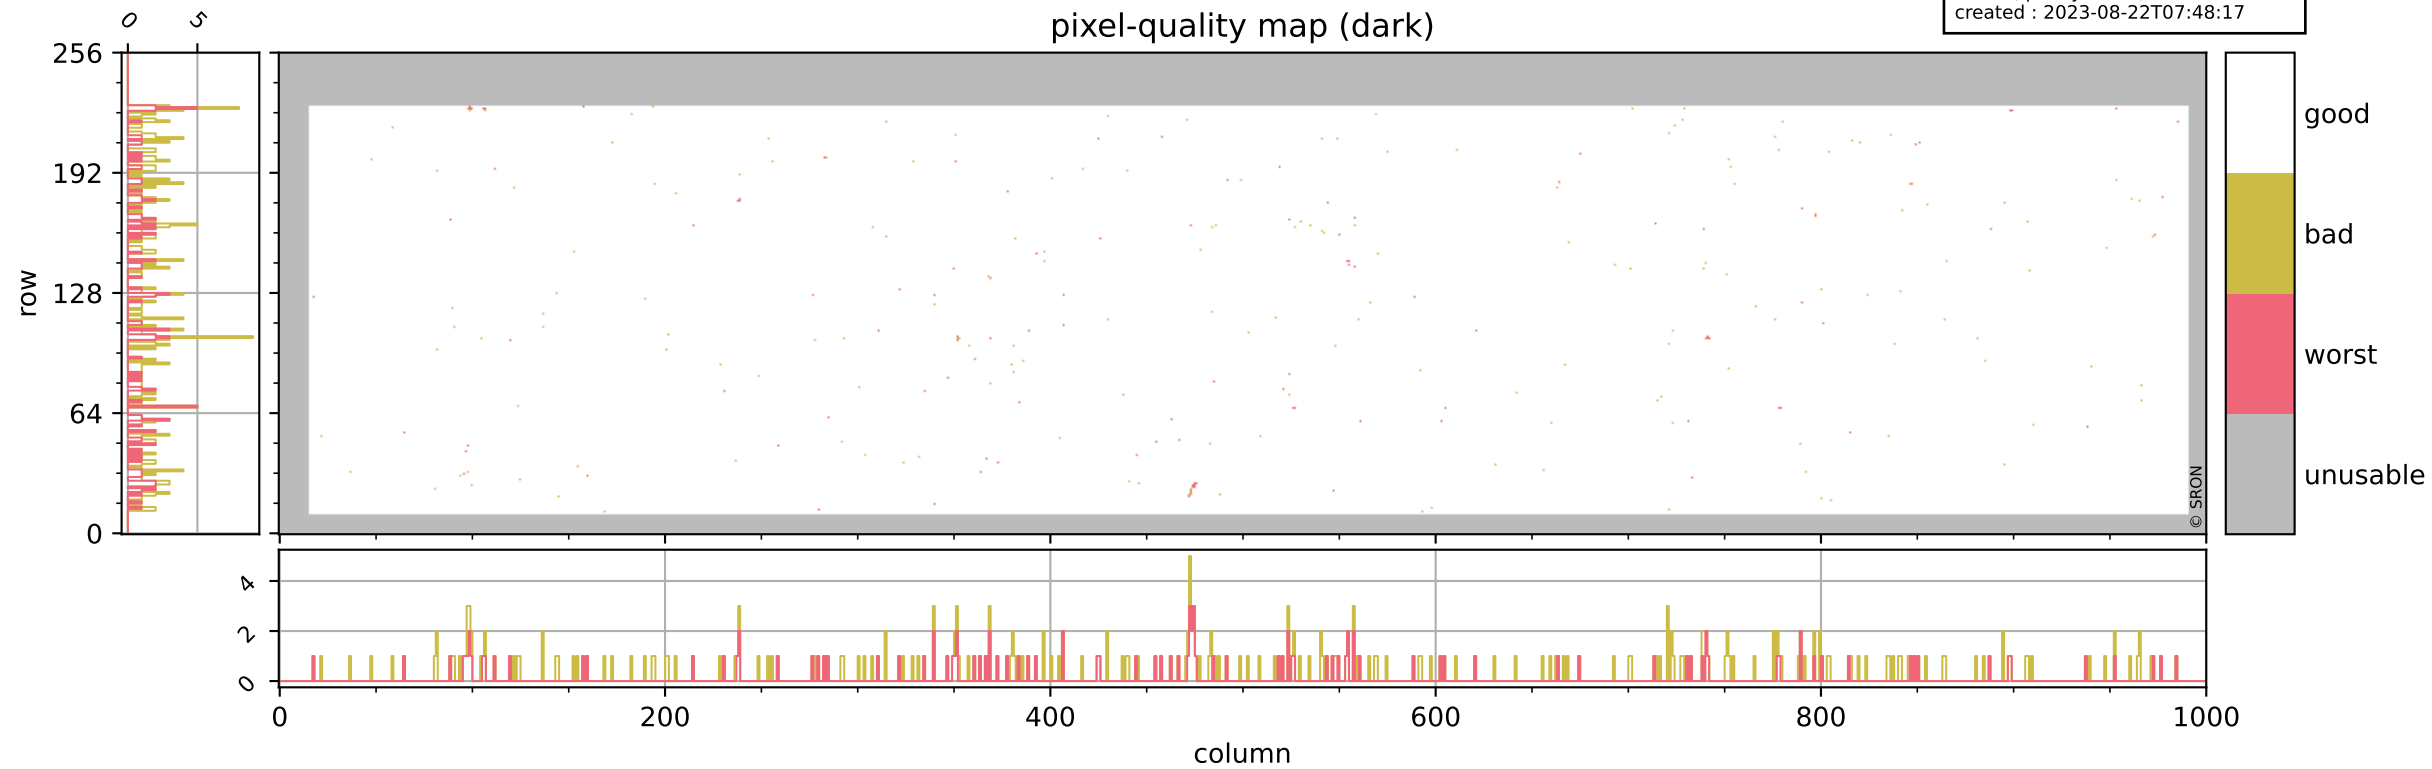

Tropomi SWIR pixel quality (official)

orbits : 15 in [5182, 5227]
coverage : 2018-10-13 / 2018-10-16
bad (quality < 0.8) : 2750
worst (quality < 0.1) : 326
created : 2023-08-22T07:48:17

pixel-quality map

Tropomi SWIR pixel quality (official)

orbits : 15 in [5182, 5227]
coverage : 2018-10-13 / 2018-10-16
bad (quality < 0.8) : 287
worst (quality < 0.1) : 112
created : 2023-08-22T07:48:17

Tropomi SWIR pixel quality (official)

orbits : 15 in [5182, 5227]
coverage : 2018-10-13 / 2018-10-16
bad (quality < 0.8) : 2495
worst (quality < 0.1) : 243
created : 2023-08-22T07:48:18

pixel-quality map (noise average)

Tropomi SWIR pixel quality (official)

orbits : 15 in [5182, 5227]
coverage : 2018-10-13 / 2018-10-16
to good : 352
good to bad : 740
to worst : 115
created : 2023-08-22T07:48:18

total quality compared with SWIR pixel-quality CKD

Tropomi SWIR pixel quality (official)