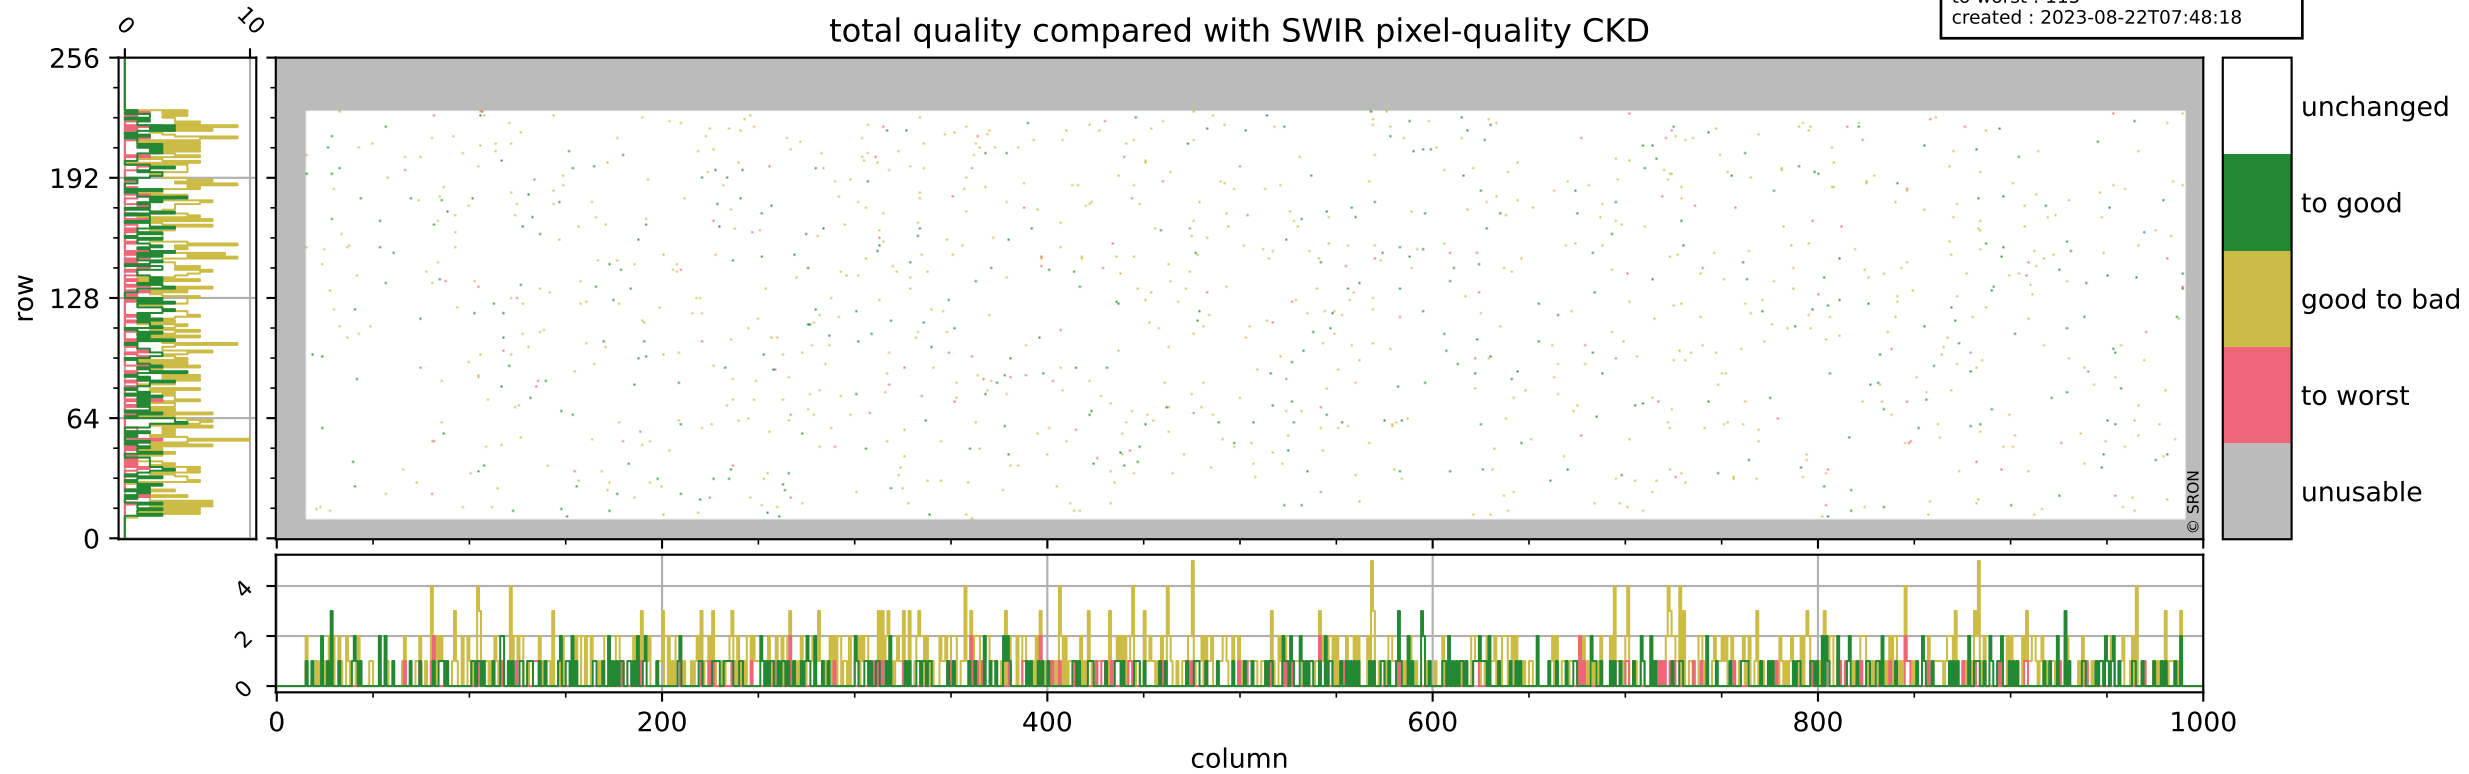

Tropomi SWIR pixel quality (official)

orbits : 15 in [5182, 5227]
coverage : 2018-10-13 / 2018-10-16
bad (quality < 0.8) : 287
worst (quality < 0.1) : 112
created : 2023-08-22T07:48:17

Tropomi SWIR pixel quality (official)

orbits : 15 in [5182, 5227]
coverage : 2018-10-13 / 2018-10-16
bad (quality < 0.8) : 2495
worst (quality < 0.1) : 243
created : 2023-08-22T07:48:18

pixel-quality map (noise average)

Tropomi SWIR pixel quality (official)

orbits : 15 in [5182, 5227]
coverage : 2018-10-13 / 2018-10-16
to good : 352
good to bad : 740
to worst : 115
created : 2023-08-22T07:48:18

total quality compared with SWIR pixel-quality CKD

Tropomi SWIR pixel quality (official)

orbits : 15 in [5182, 5227]
coverage : 2018-10-13 / 2018-10-16
created : 2023-08-22T07:48:18

Histograms of pixel-quality

Tropomi SWIR pixel quality (official) ground-tracks of Sentinel-5P

orbits : 15 in [5182, 5227]
coverage : 2018-10-13 / 2018-10-16
created : 2023-08-22T07:48:19