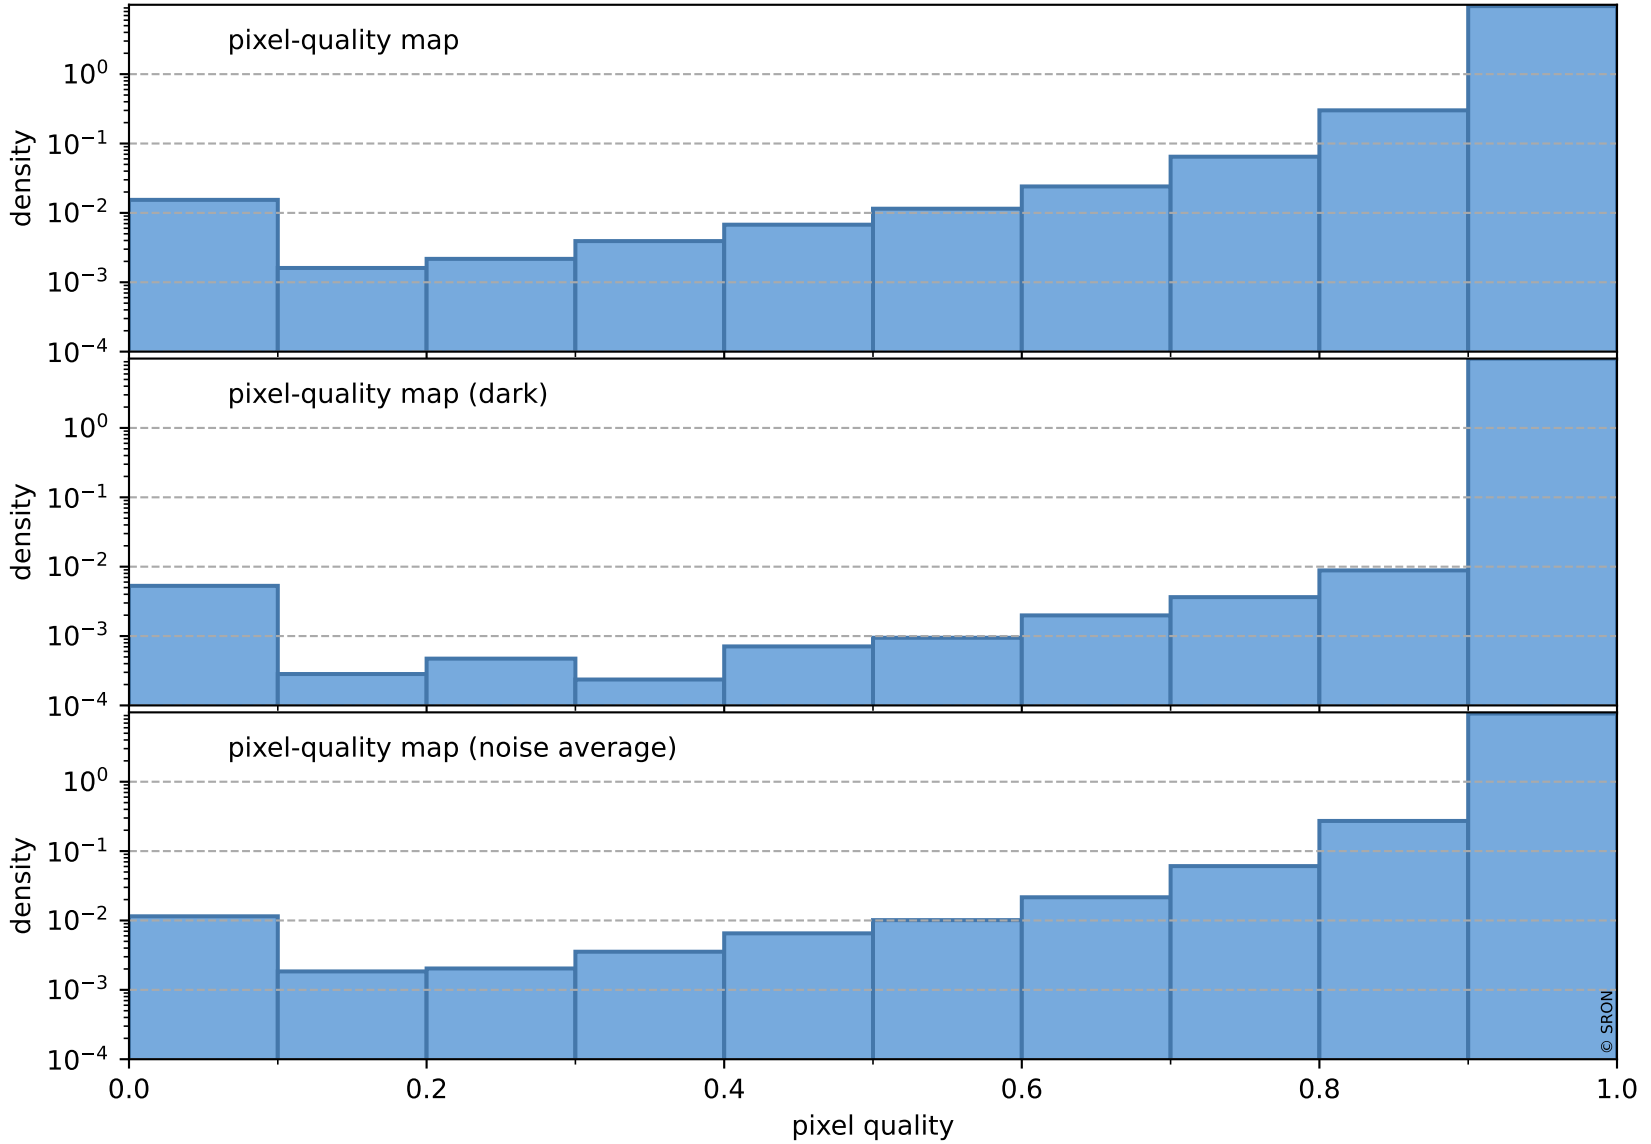

orbits : 15 in [5182, 5227]
coverage : 2018-10-13 / 2018-10-16
bad (quality < 0.8) : 2495
worst (quality < 0.1) : 243
created : 2023-08-22T07:48:18

pixel-quality map (noise average)

Tropomi SWIR pixel quality (official)

orbits : 15 in [5182, 5227]
coverage : 2018-10-13 / 2018-10-16
to good : 352
good to bad : 740
to worst : 115
created : 2023-08-22T07:48:18

total quality compared with SWIR pixel-quality CKD

Tropomi SWIR pixel quality (official)

orbits : 15 in [5182, 5227]
coverage : 2018-10-13 / 2018-10-16
created : 2023-08-22T07:48:18

Histograms of pixel-quality

Tropomi SWIR pixel quality (official) ground-tracks of Sentinel-5P

orbits : 15 in [5182, 5227]
coverage : 2018-10-13 / 2018-10-16
created : 2023-08-22T07:48:19

Tropomi SWIR pixel quality (official)

orbits : [2827, 5227]
coverage : 2018-04-30 / 2018-10-16
created : 2023-08-22T07:48:19

trend of pixel quality & temperatures