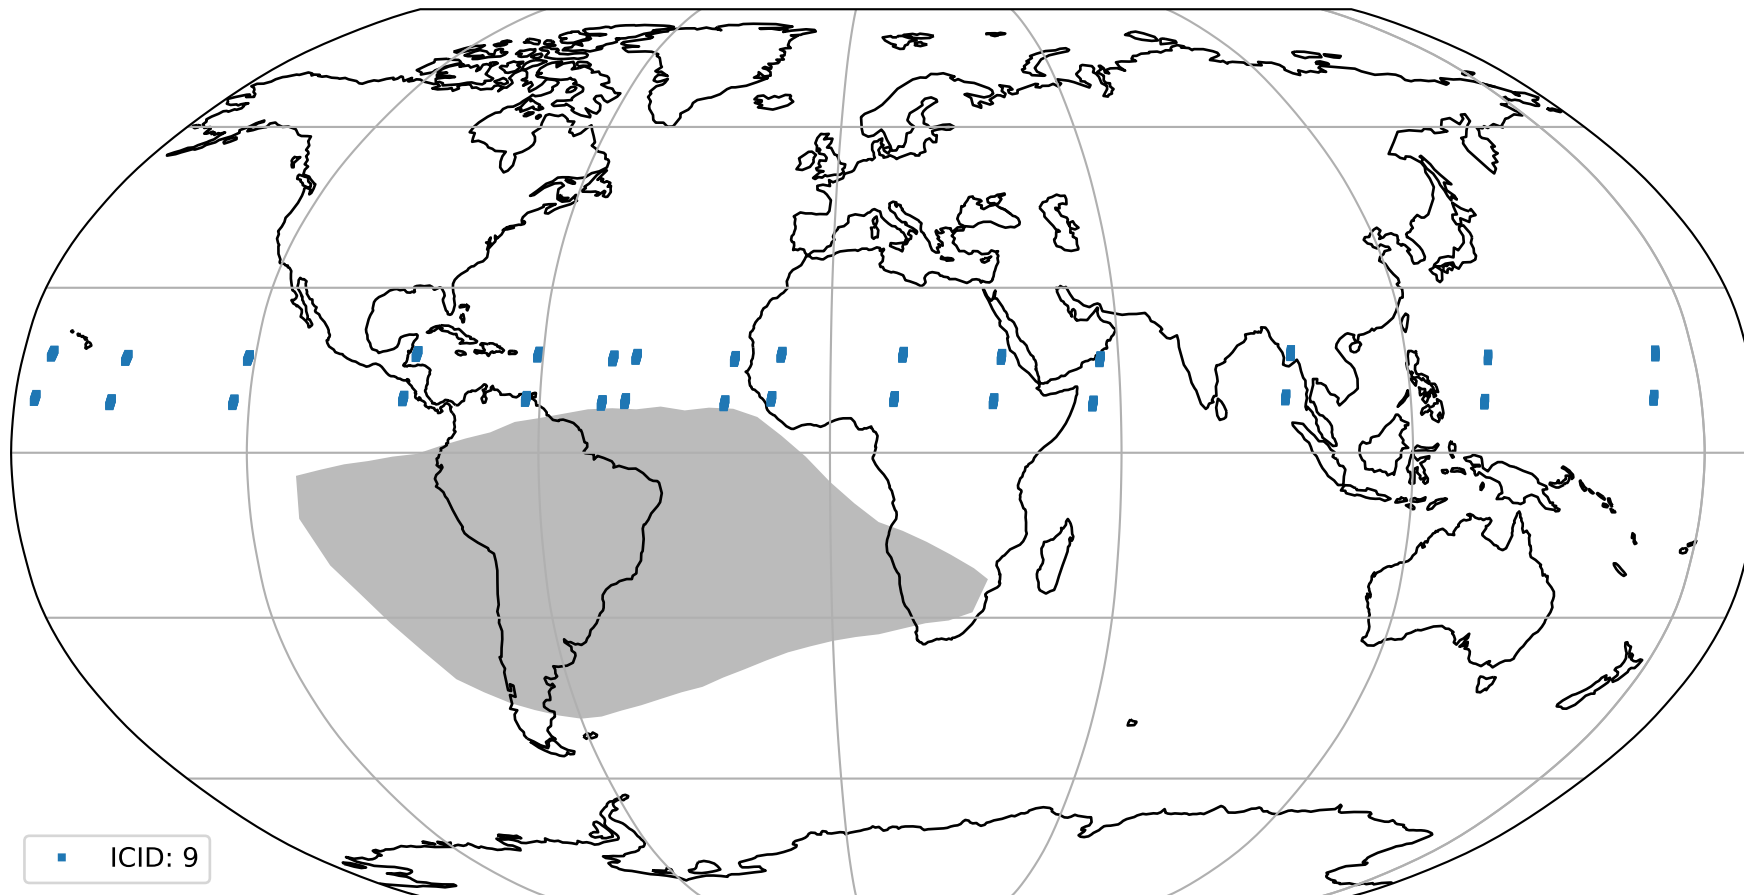

orbits : 15 in [5182, 5227]
coverage : 2018-10-13 / 2018-10-16
bad (quality < 0.8) : 2495
worst (quality < 0.1) : 243
created : 2023-08-22T07:48:18

pixel-quality map (noise average)

Tropomi SWIR pixel quality (official)

orbits : 15 in [5182, 5227]
coverage : 2018-10-13 / 2018-10-16
to good : 352
good to bad : 740
to worst : 115
created : 2023-08-22T07:48:18

total quality compared with SWIR pixel-quality CKD

Tropomi SWIR pixel quality (official)

orbits : 15 in [5182, 5227]
coverage : 2018-10-13 / 2018-10-16
created : 2023-08-22T07:48:18

Histograms of pixel-quality

Tropomi SWIR pixel quality (official) ground-tracks of Sentinel-5P

orbits : 15 in [5182, 5227]
coverage : 2018-10-13 / 2018-10-16
created : 2023-08-22T07:48:19

Tropomi SWIR pixel quality (official)

orbits : [2827, 5227]
coverage : 2018-04-30 / 2018-10-16
created : 2023-08-22T07:48:19

trend of pixel quality & temperatures