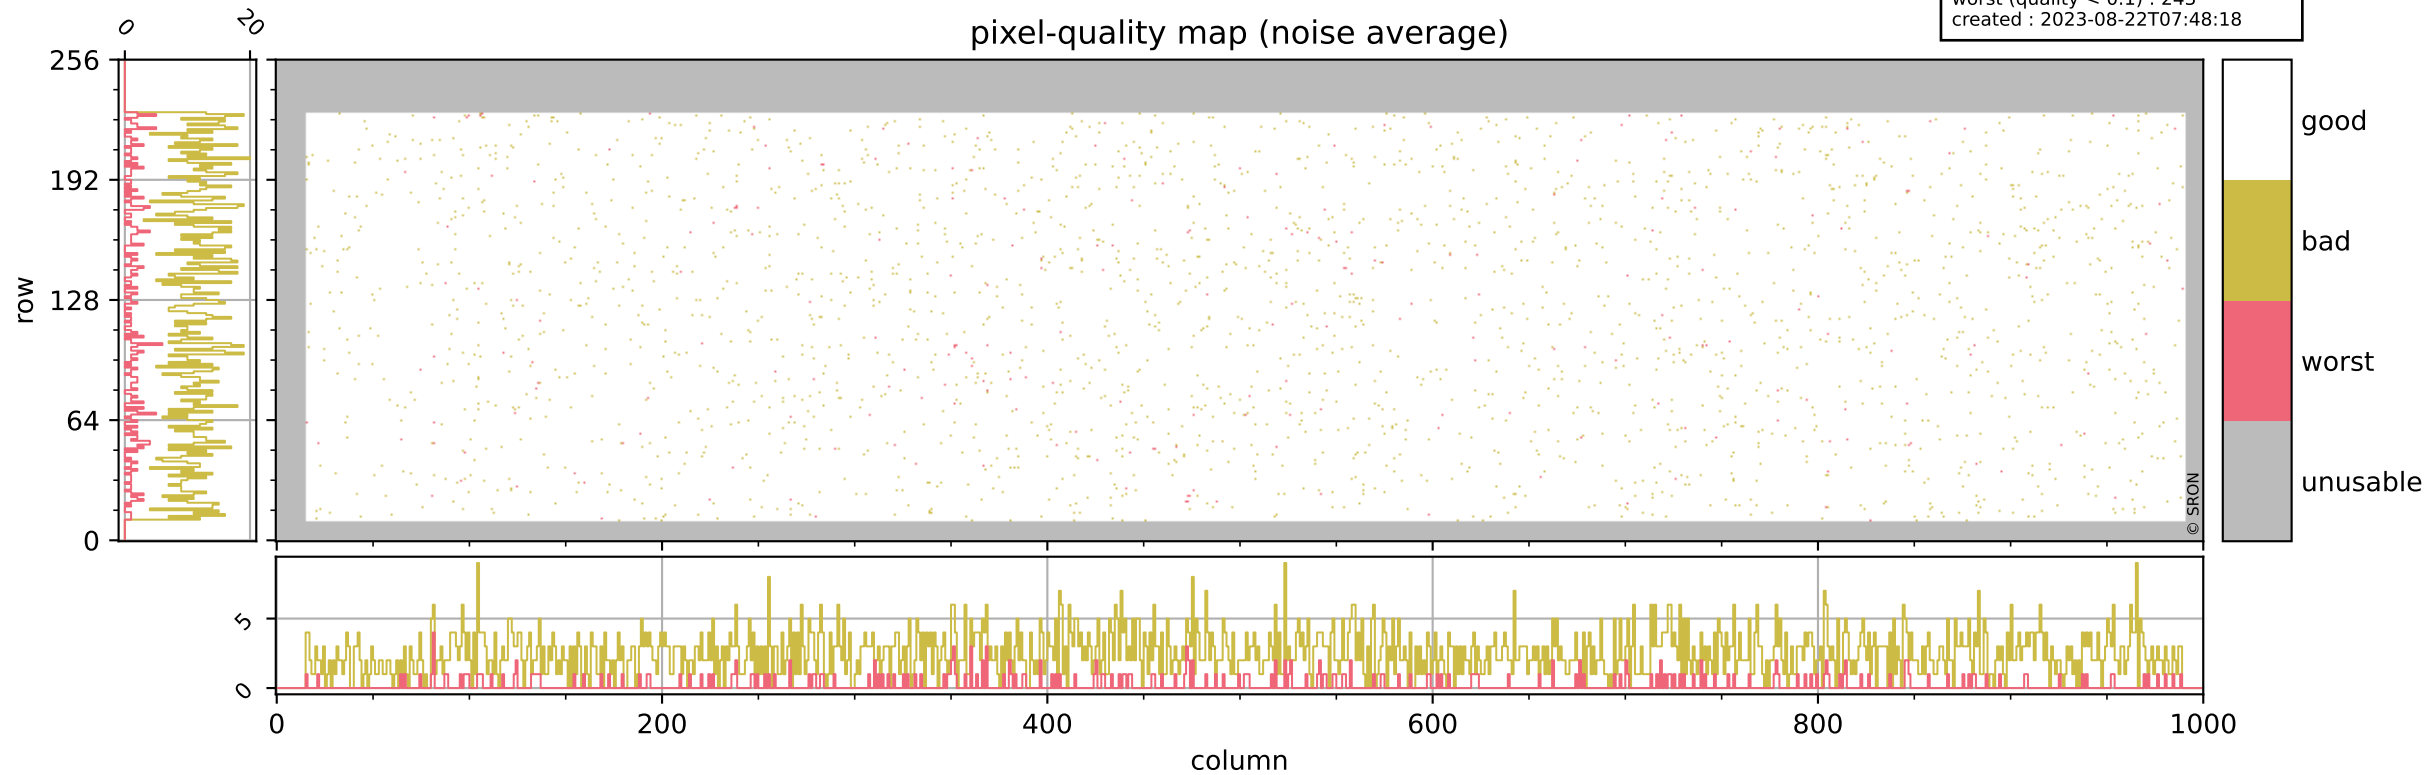

Tropomi SWIR pixel quality (official)

orbits : 15 in [5182, 5227]
coverage : 2018-10-13 / 2018-10-16
bad (quality < 0.8) : 287
worst (quality < 0.1) : 112
created : 2023-08-22T07:48:17

Tropomi SWIR pixel quality (official)

orbits : 15 in [5182, 5227]
coverage : 2018-10-13 / 2018-10-16
bad (quality < 0.8) : 2495
worst (quality < 0.1) : 243
created : 2023-08-22T07:48:18

pixel-quality map (noise average)

Tropomi SWIR pixel quality (official)

orbits : 15 in [5182, 5227]
coverage : 2018-10-13 / 2018-10-16
to good : 352
good to bad : 740
to worst : 115
created : 2023-08-22T07:48:18

total quality compared with SWIR pixel-quality CKD

Tropomi SWIR pixel quality (official)

orbits : 15 in [5182, 5227]
coverage : 2018-10-13 / 2018-10-16
created : 2023-08-22T07:48:18

Histograms of pixel-quality

Tropomi SWIR pixel quality (official) ground-tracks of Sentinel-5P

orbits : 15 in [5182, 5227]
coverage : 2018-10-13 / 2018-10-16
created : 2023-08-22T07:48:19