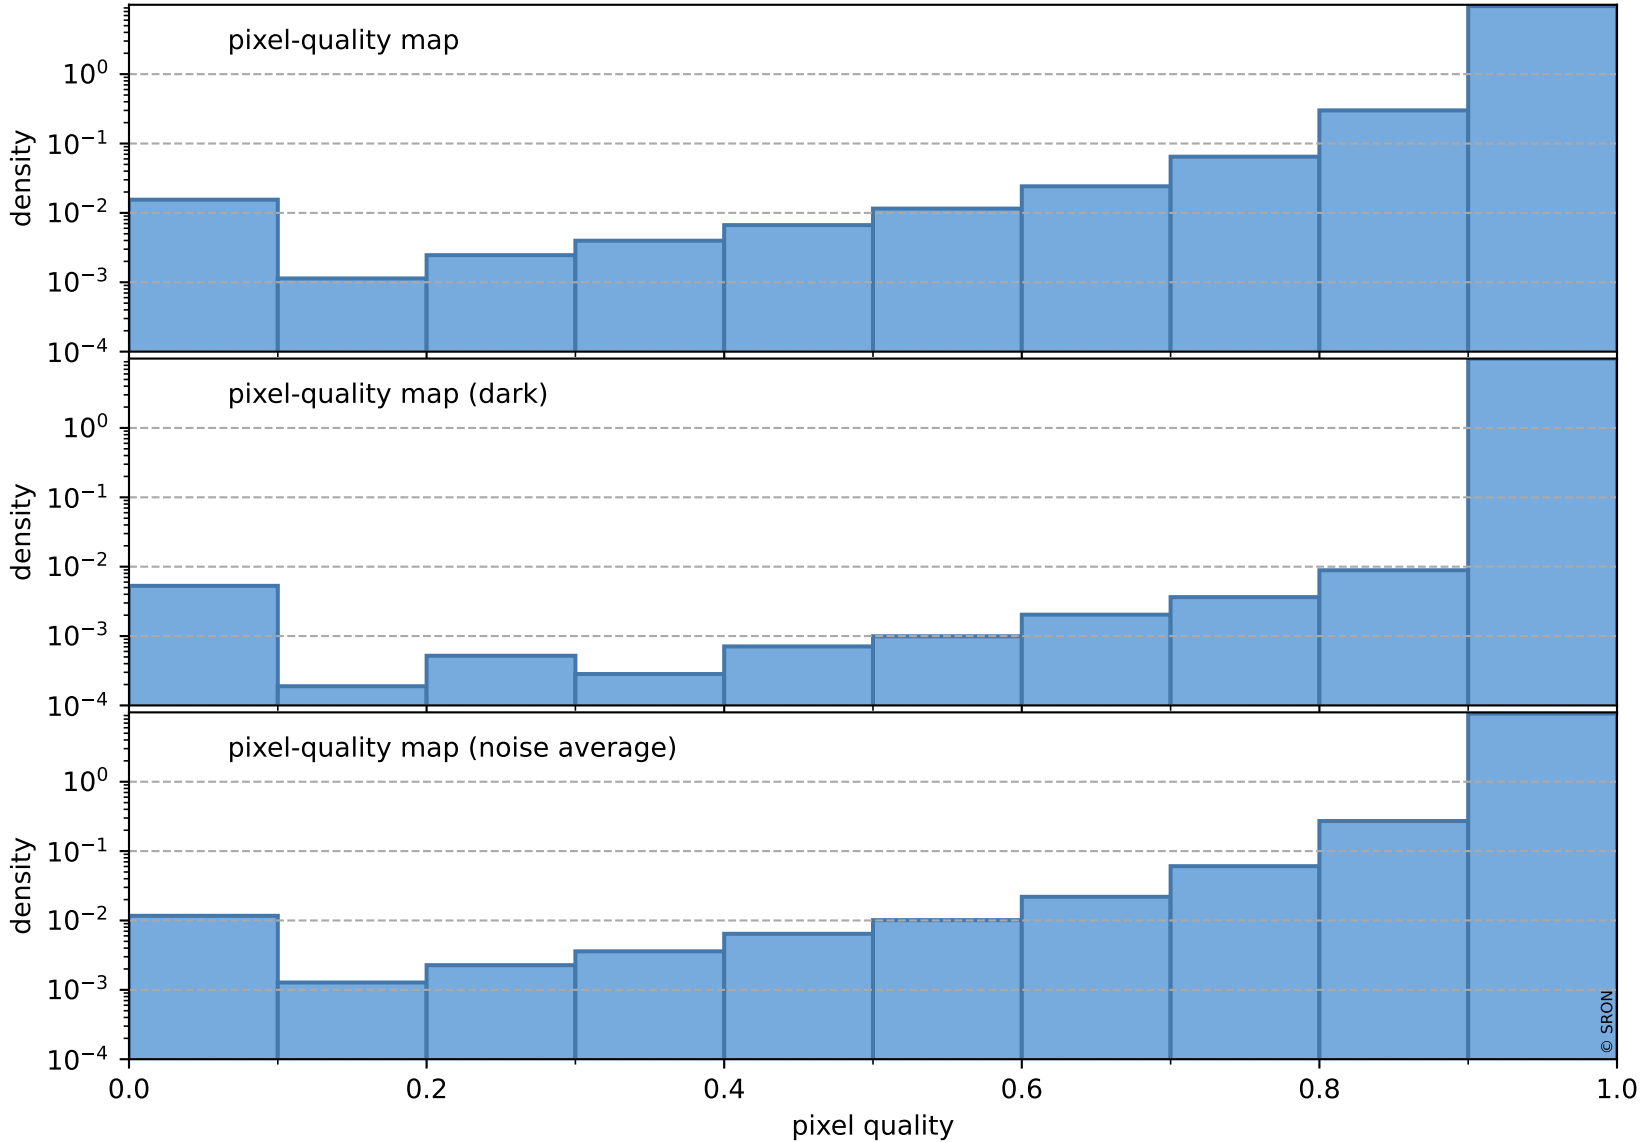

Tropomi SWIR pixel quality (official)

orbits : 15 in [5197, 5242]
coverage : 2018-10-14 / 2018-10-17
to good : 358
good to bad : 745
to worst : 118
created : 2023-08-22T07:48:20

total quality compared with SWIR pixel-quality CKD

Tropomi SWIR pixel quality (official)

orbits : 15 in [5197, 5242]
coverage : 2018-10-14 / 2018-10-17
created : 2023-08-22T07:48:20

Histograms of pixel-quality

Tropomi SWIR pixel quality (official) ground-tracks of Sentinel-5P

orbits : 15 in [5197, 5242]
coverage : 2018-10-14 / 2018-10-17
created : 2023-08-22T07:48:21

Tropomi SWIR pixel quality (official)

orbits : [2827, 5242]
coverage : 2018-04-30 / 2018-10-17
created : 2023-08-22T07:48:21