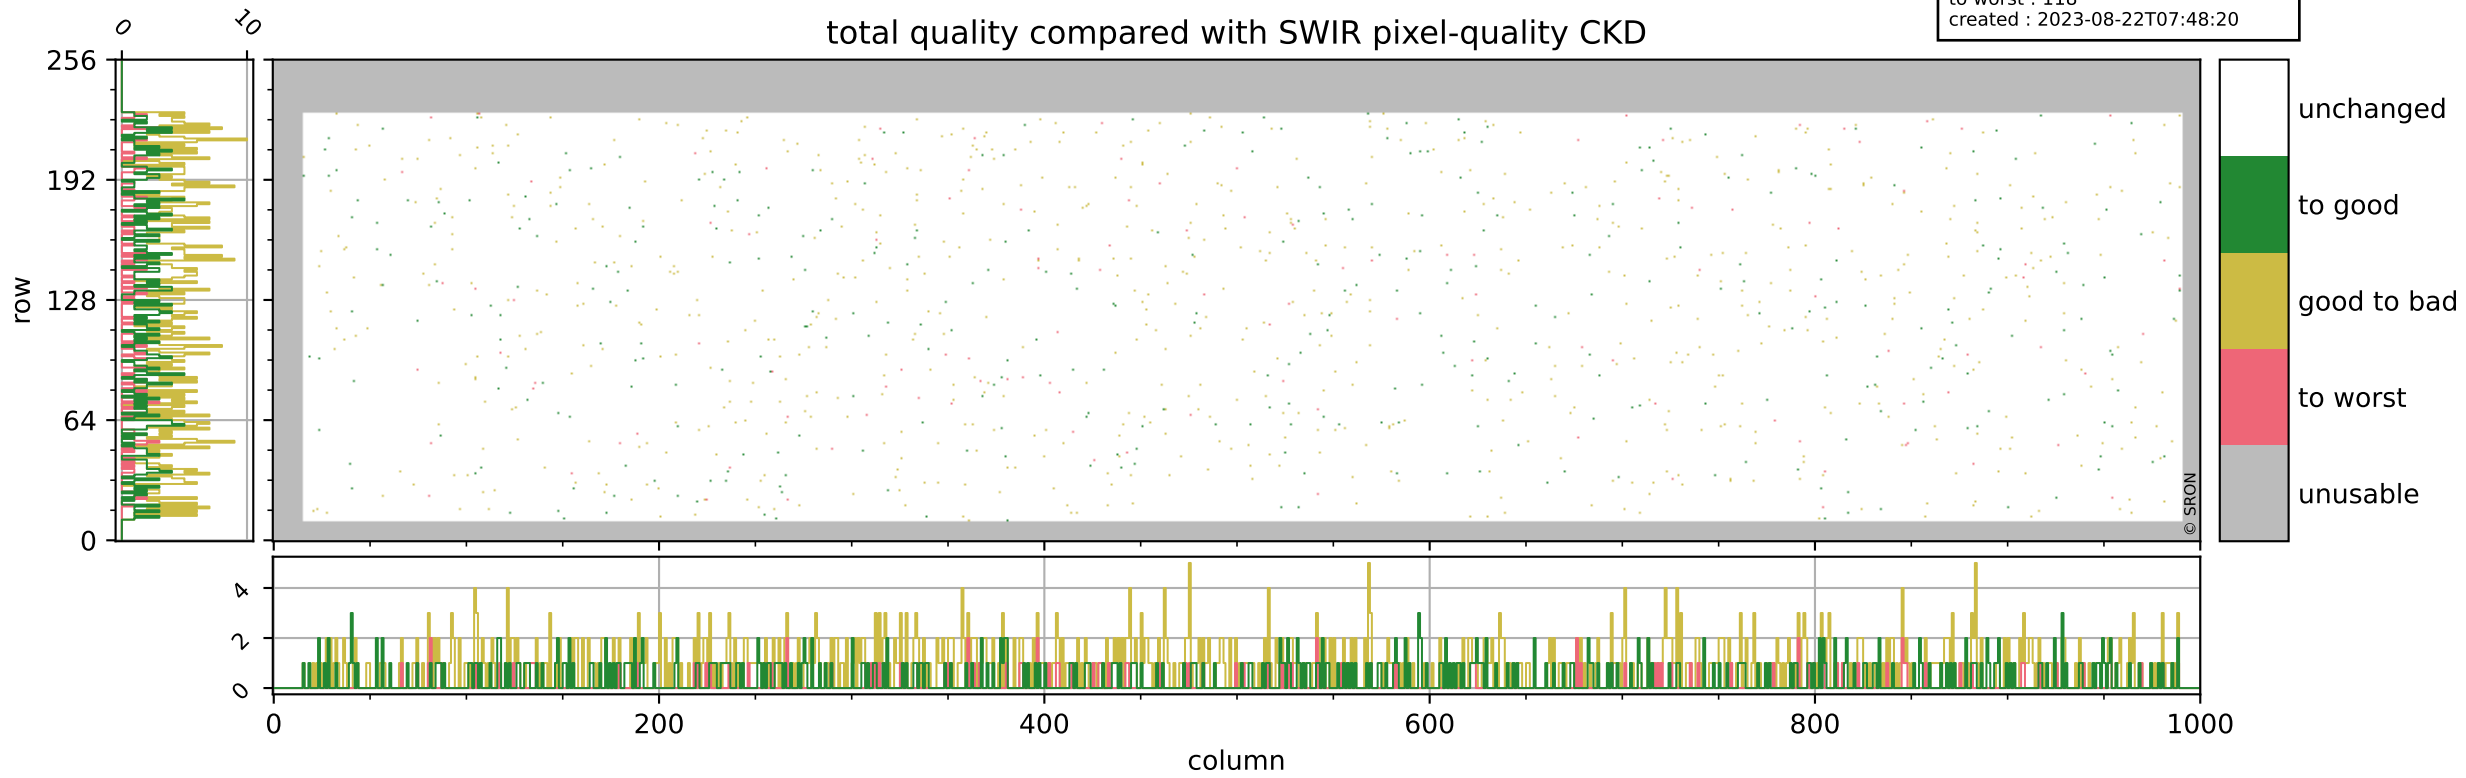

Tropomi SWIR pixel quality (official)

orbits : 15 in [5197, 5242]
coverage : 2018-10-14 / 2018-10-17
bad (quality < 0.8) : 289
worst (quality < 0.1) : 112
created : 2023-08-22T07:48:19

pixel-quality map (dark)

Tropomi SWIR pixel quality (official)

orbits : 15 in [5197, 5242]
coverage : 2018-10-14 / 2018-10-17
bad (quality < 0.8) : 2495
worst (quality < 0.1) : 247
created : 2023-08-22T07:48:20

pixel-quality map (noise average)

Tropomi SWIR pixel quality (official)

orbits : 15 in [5197, 5242]
coverage : 2018-10-14 / 2018-10-17
to good : 358
good to bad : 745
to worst : 118
created : 2023-08-22T07:48:20

total quality compared with SWIR pixel-quality CKD

Tropomi SWIR pixel quality (official)

orbits : 15 in [5197, 5242]
coverage : 2018-10-14 / 2018-10-17
created : 2023-08-22T07:48:20

Histograms of pixel-quality

Tropomi SWIR pixel quality (official) ground-tracks of Sentinel-5P