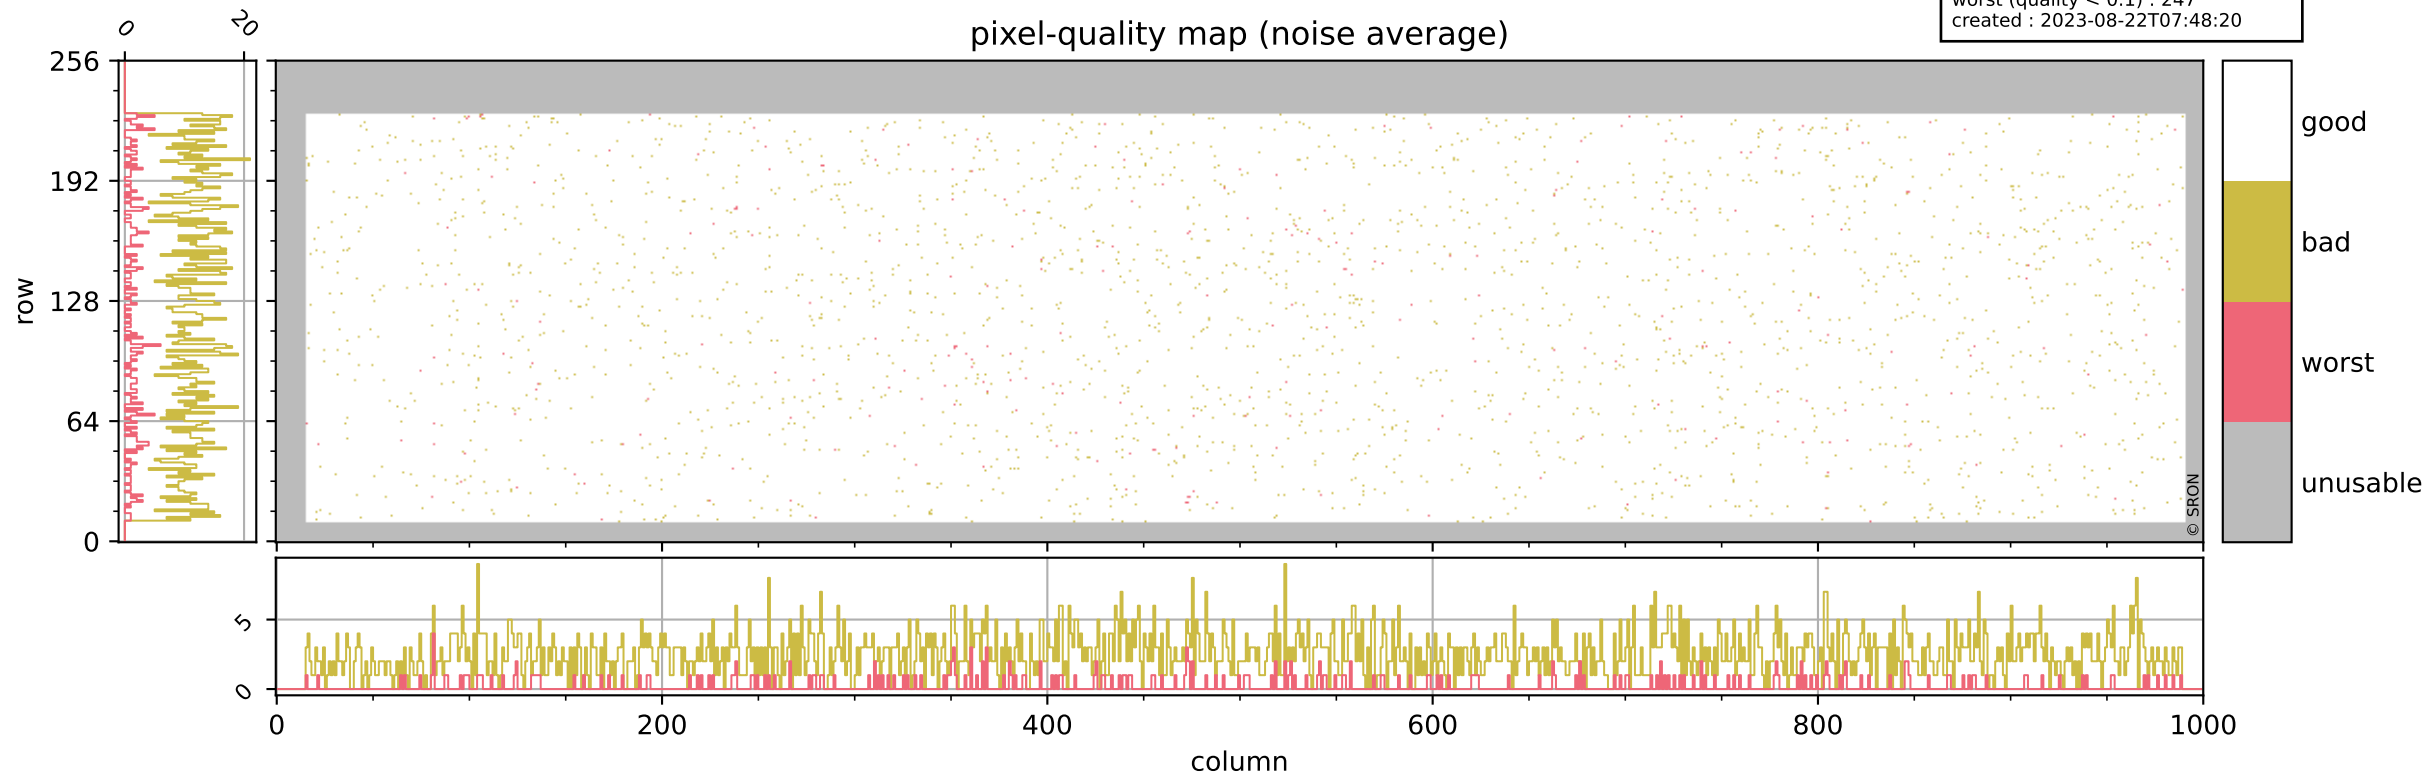

Tropomi SWIR pixel quality (official)

orbits : 15 in [5197, 5242]
coverage : 2018-10-14 / 2018-10-17
bad (quality < 0.8) : 289
worst (quality < 0.1) : 112
created : 2023-08-22T07:48:19

pixel-quality map (dark)

Tropomi SWIR pixel quality (official)

orbits : 15 in [5197, 5242]
coverage : 2018-10-14 / 2018-10-17
bad (quality < 0.8) : 2495
worst (quality < 0.1) : 247
created : 2023-08-22T07:48:20

pixel-quality map (noise average)

Tropomi SWIR pixel quality (official)

orbits : 15 in [5197, 5242]
coverage : 2018-10-14 / 2018-10-17
to good : 358
good to bad : 745
to worst : 118
created : 2023-08-22T07:48:20

total quality compared with SWIR pixel-quality CKD

Tropomi SWIR pixel quality (official)

orbits : 15 in [5197, 5242]
coverage : 2018-10-14 / 2018-10-17
created : 2023-08-22T07:48:20

Histograms of pixel-quality

Tropomi SWIR pixel quality (official) ground-tracks of Sentinel-5P