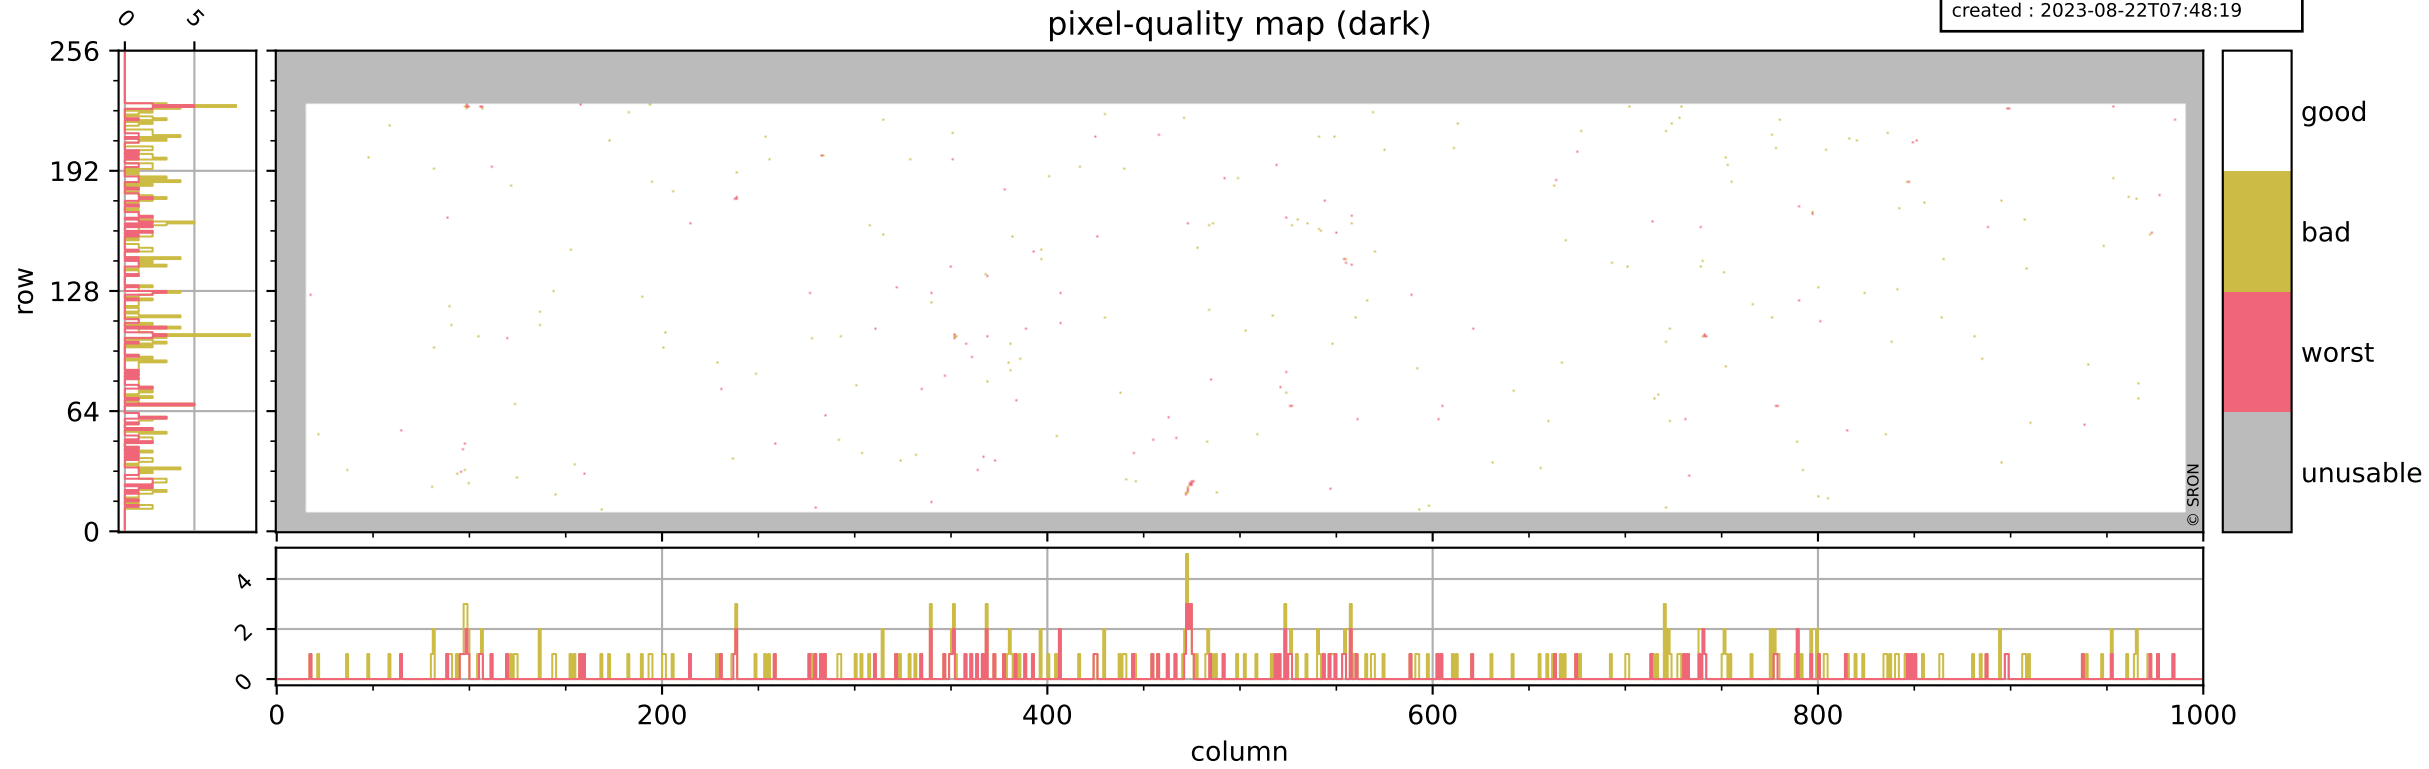

Tropomi SWIR pixel quality (official)

orbits : 15 in [5197, 5242]
coverage : 2018-10-14 / 2018-10-17
bad (quality < 0.8) : 2751
worst (quality < 0.1) : 328
created : 2023-08-22T07:48:19

pixel-quality map

Tropomi SWIR pixel quality (official)

orbits : 15 in [5197, 5242]
coverage : 2018-10-14 / 2018-10-17
bad (quality < 0.8) : 289
worst (quality < 0.1) : 112
created : 2023-08-22T07:48:19

pixel-quality map (dark)

Tropomi SWIR pixel quality (official)

orbits : 15 in [5197, 5242]
coverage : 2018-10-14 / 2018-10-17
bad (quality < 0.8) : 2495
worst (quality < 0.1) : 247
created : 2023-08-22T07:48:20

pixel-quality map (noise average)

Tropomi SWIR pixel quality (official)

orbits : 15 in [5197, 5242]
coverage : 2018-10-14 / 2018-10-17
created : 2023-08-22T07:48:20

Histograms of pixel-quality

Tropomi SWIR pixel quality (official) ground-tracks of Sentinel-5P