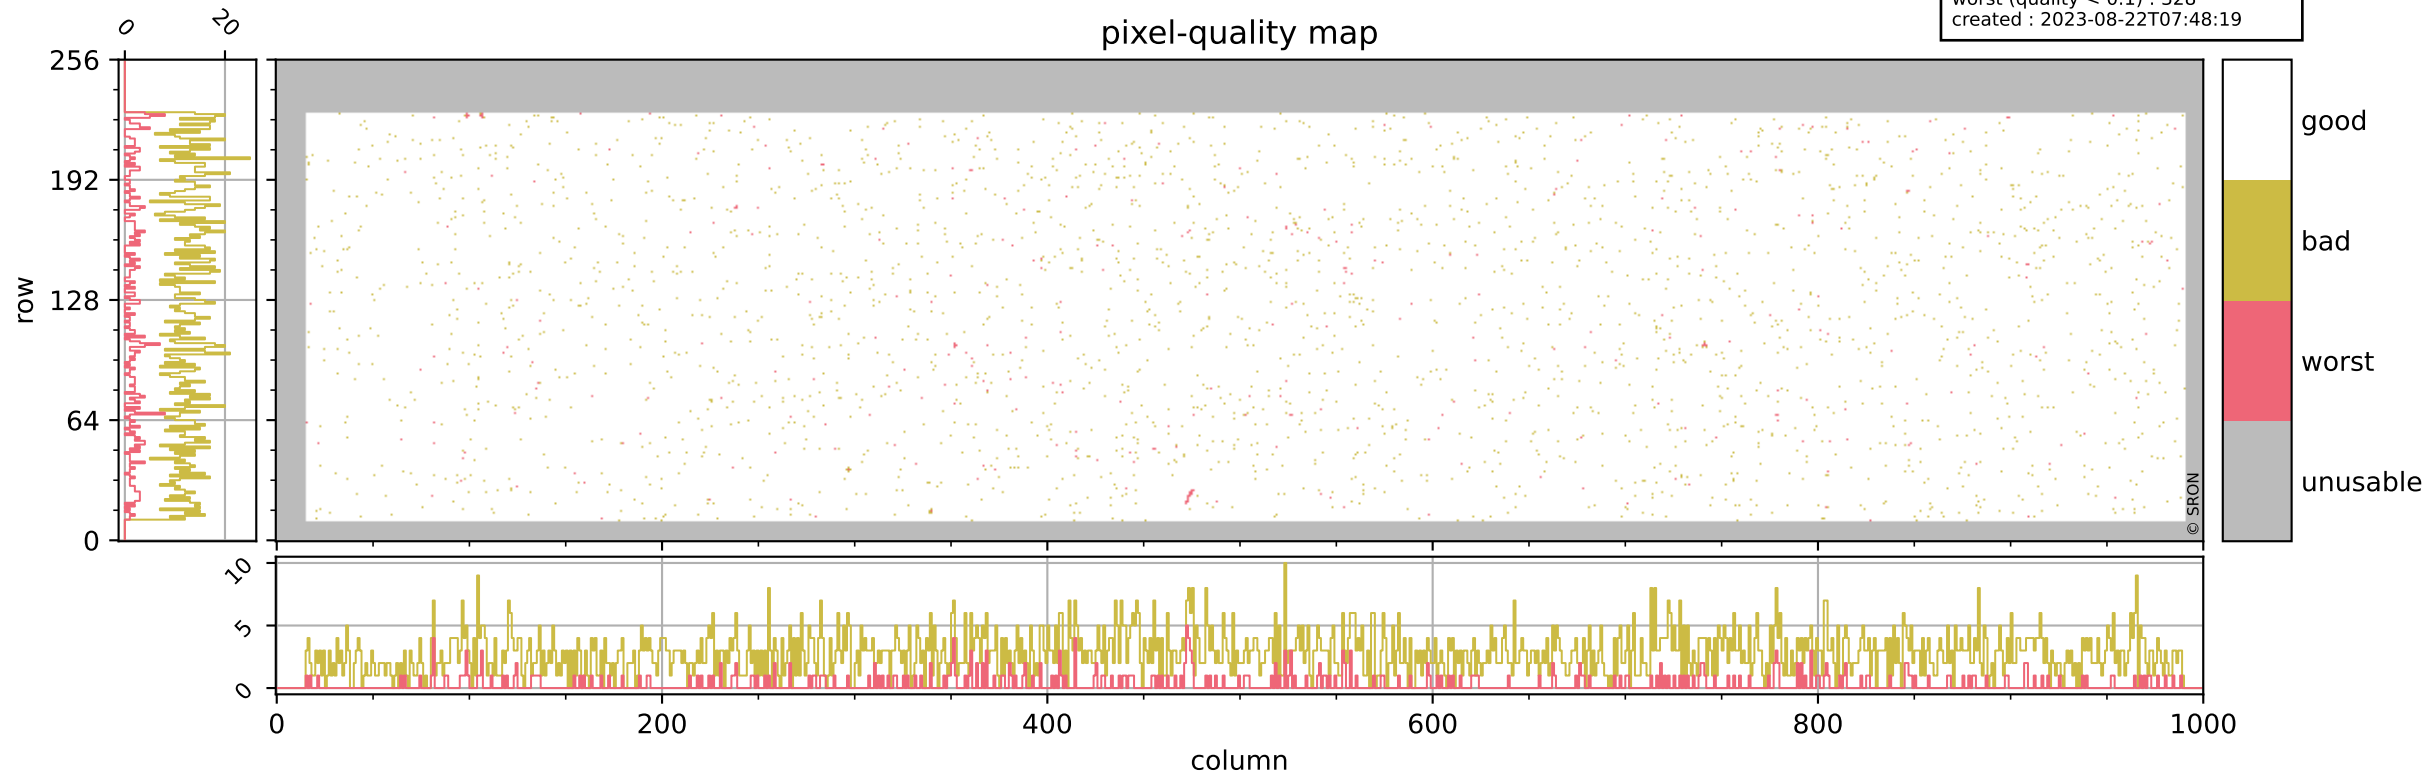

Tropomi SWIR pixel quality (official)

orbits : 15 in [5197, 5242]
coverage : 2018-10-14 / 2018-10-17
bad (quality < 0.8) : 2751
worst (quality < 0.1) : 328
created : 2023-08-22T07:48:19

pixel-quality map

Tropomi SWIR pixel quality (official)

orbits : 15 in [5197, 5242]
coverage : 2018-10-14 / 2018-10-17
bad (quality < 0.8) : 289
worst (quality < 0.1) : 112
created : 2023-08-22T07:48:19

pixel-quality map (dark)

Tropomi SWIR pixel quality (official)

orbits : 15 in [5197, 5242]
coverage : 2018-10-14 / 2018-10-17
bad (quality < 0.8) : 2495
worst (quality < 0.1) : 247
created : 2023-08-22T07:48:20

pixel-quality map (noise average)

Tropomi SWIR pixel quality (official)

orbits : 15 in [5197, 5242]
coverage : 2018-10-14 / 2018-10-17
created : 2023-08-22T07:48:20

Histograms of pixel-quality

Tropomi SWIR pixel quality (official) ground-tracks of Sentinel-5P