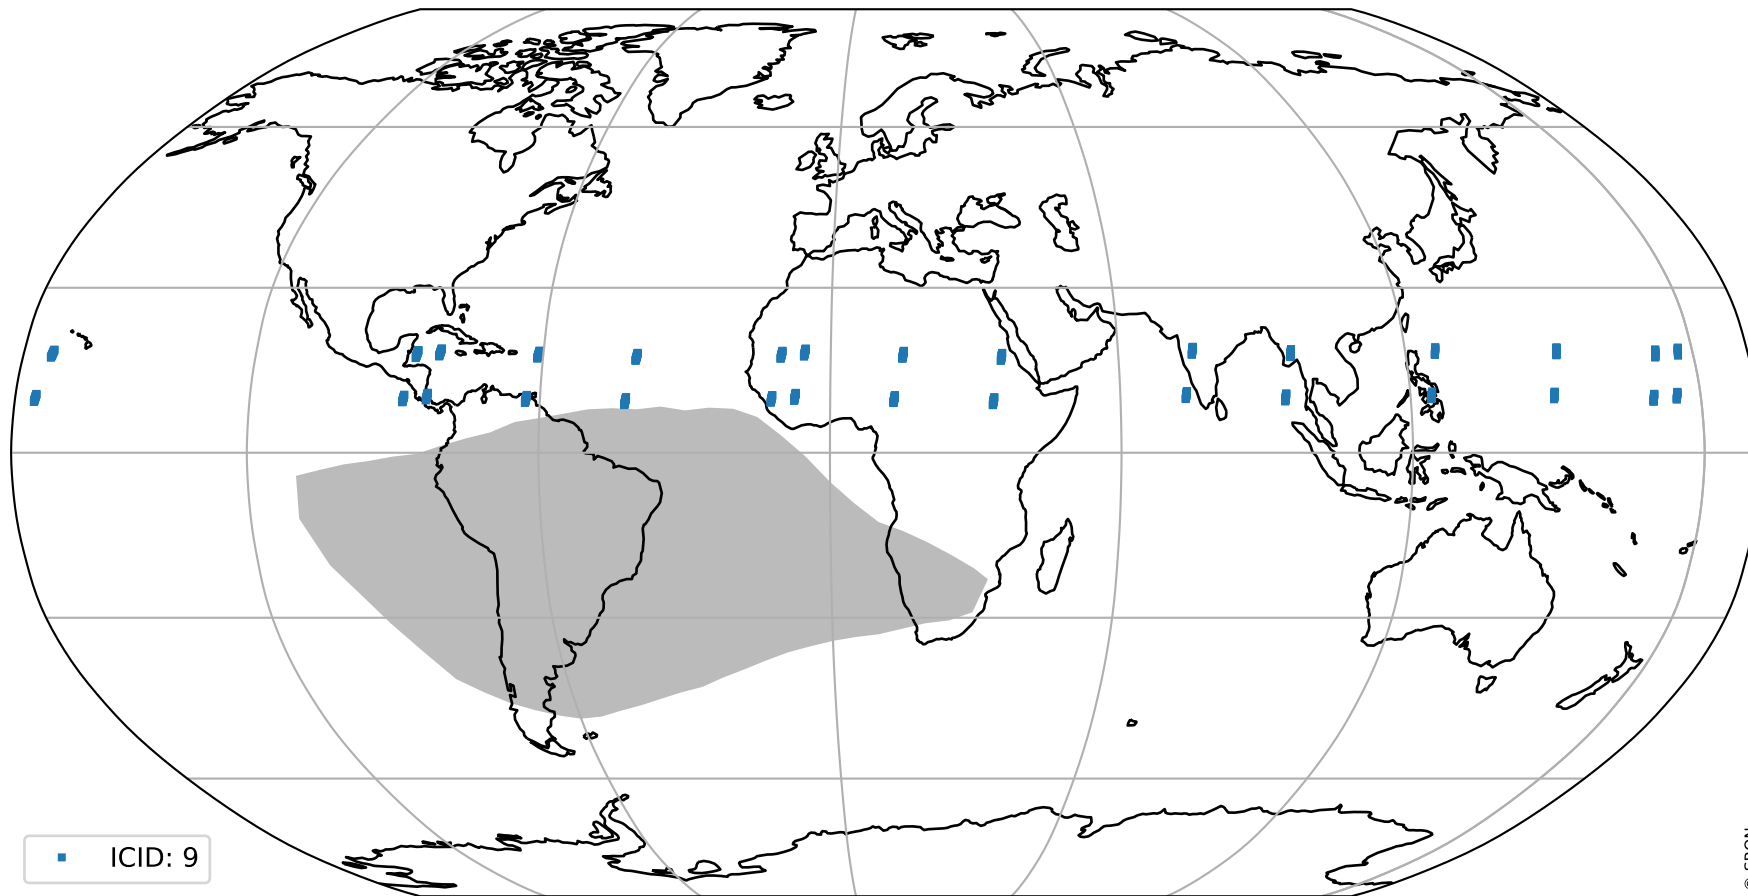

Tropomi SWIR pixel quality (official)

orbits : 15 in [5197, 5242]
coverage : 2018-10-14 / 2018-10-17
to good : 358
good to bad : 745
to worst : 118
created : 2023-08-22T07:48:20

total quality compared with SWIR pixel-quality CKD

Tropomi SWIR pixel quality (official)

orbits : 15 in [5197, 5242]
coverage : 2018-10-14 / 2018-10-17
created : 2023-08-22T07:48:20

Histograms of pixel-quality

Tropomi SWIR pixel quality (official) ground-tracks of Sentinel-5P

orbits : 15 in [5197, 5242]
coverage : 2018-10-14 / 2018-10-17
created : 2023-08-22T07:48:21

Tropomi SWIR pixel quality (official)

orbits : [2827, 5242]
coverage : 2018-04-30 / 2018-10-17
created : 2023-08-22T07:48:21