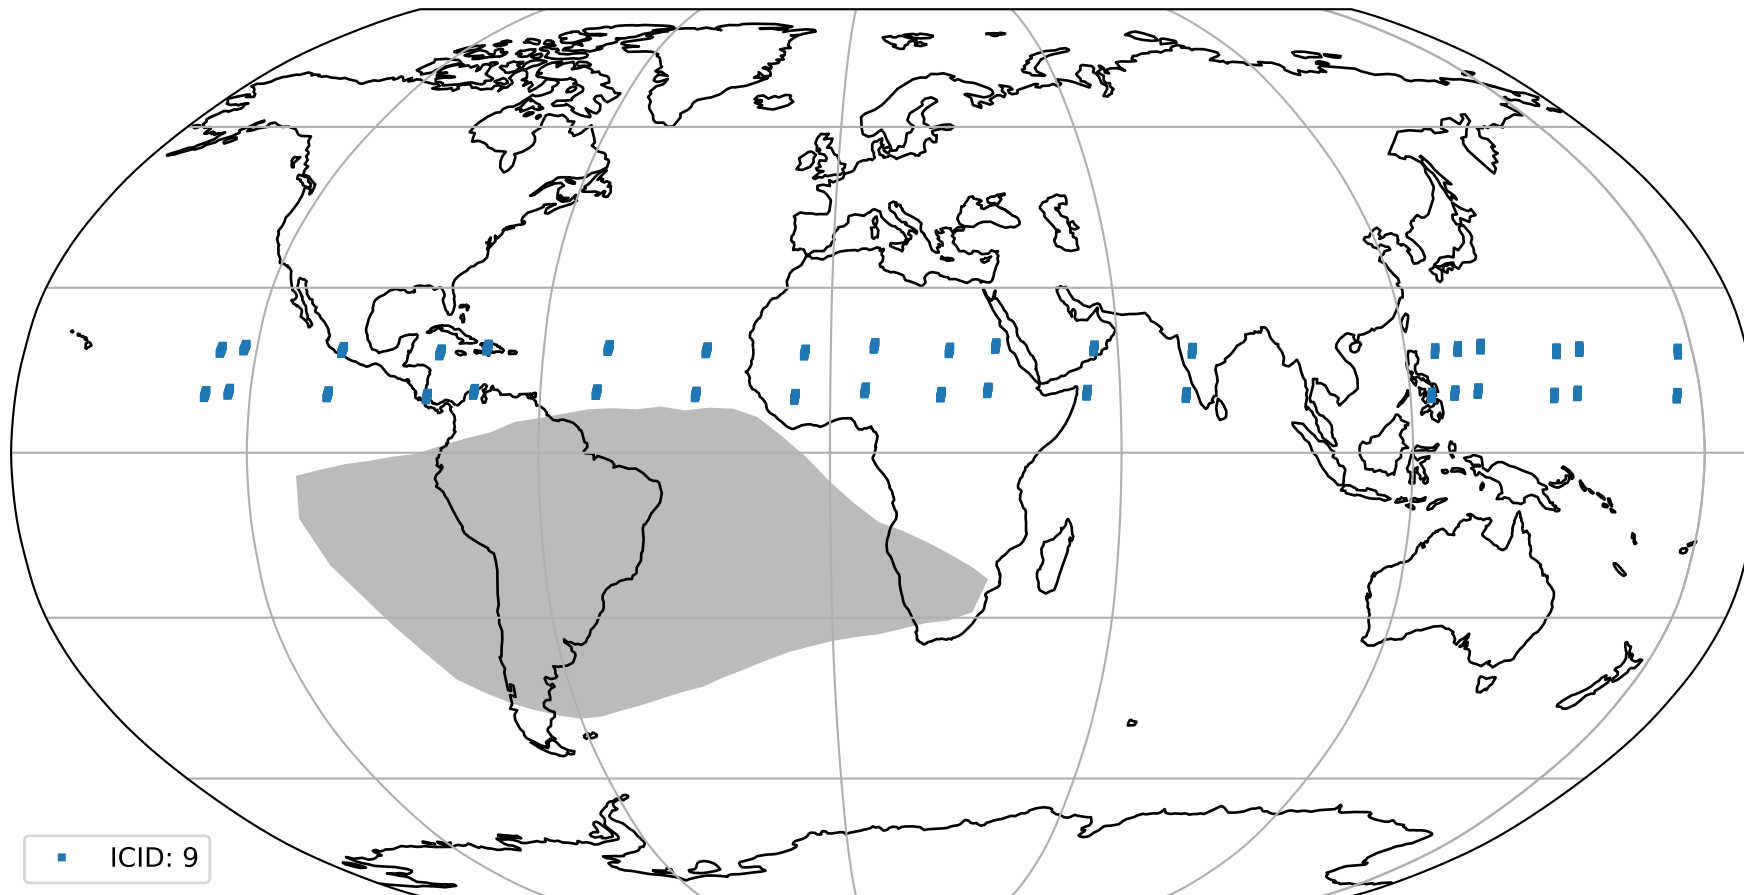

Tropomi SWIR pixel quality (official)

orbits : 19 in [5227, 5272]
coverage : 2018-10-17 / 2018-10-20
created : 2023-08-22T07:48:24

Histograms of pixel-quality

Tropomi SWIR pixel quality (official) ground-tracks of Sentinel-5P

orbits : 19 in [5227, 5272]
coverage : 2018-10-17 / 2018-10-20
created : 2023-08-22T07:48:25

Tropomi SWIR pixel quality (official)

orbits : [2827, 5272]
coverage : 2018-04-30 / 2018-10-20
created : 2023-08-22T07:48:25