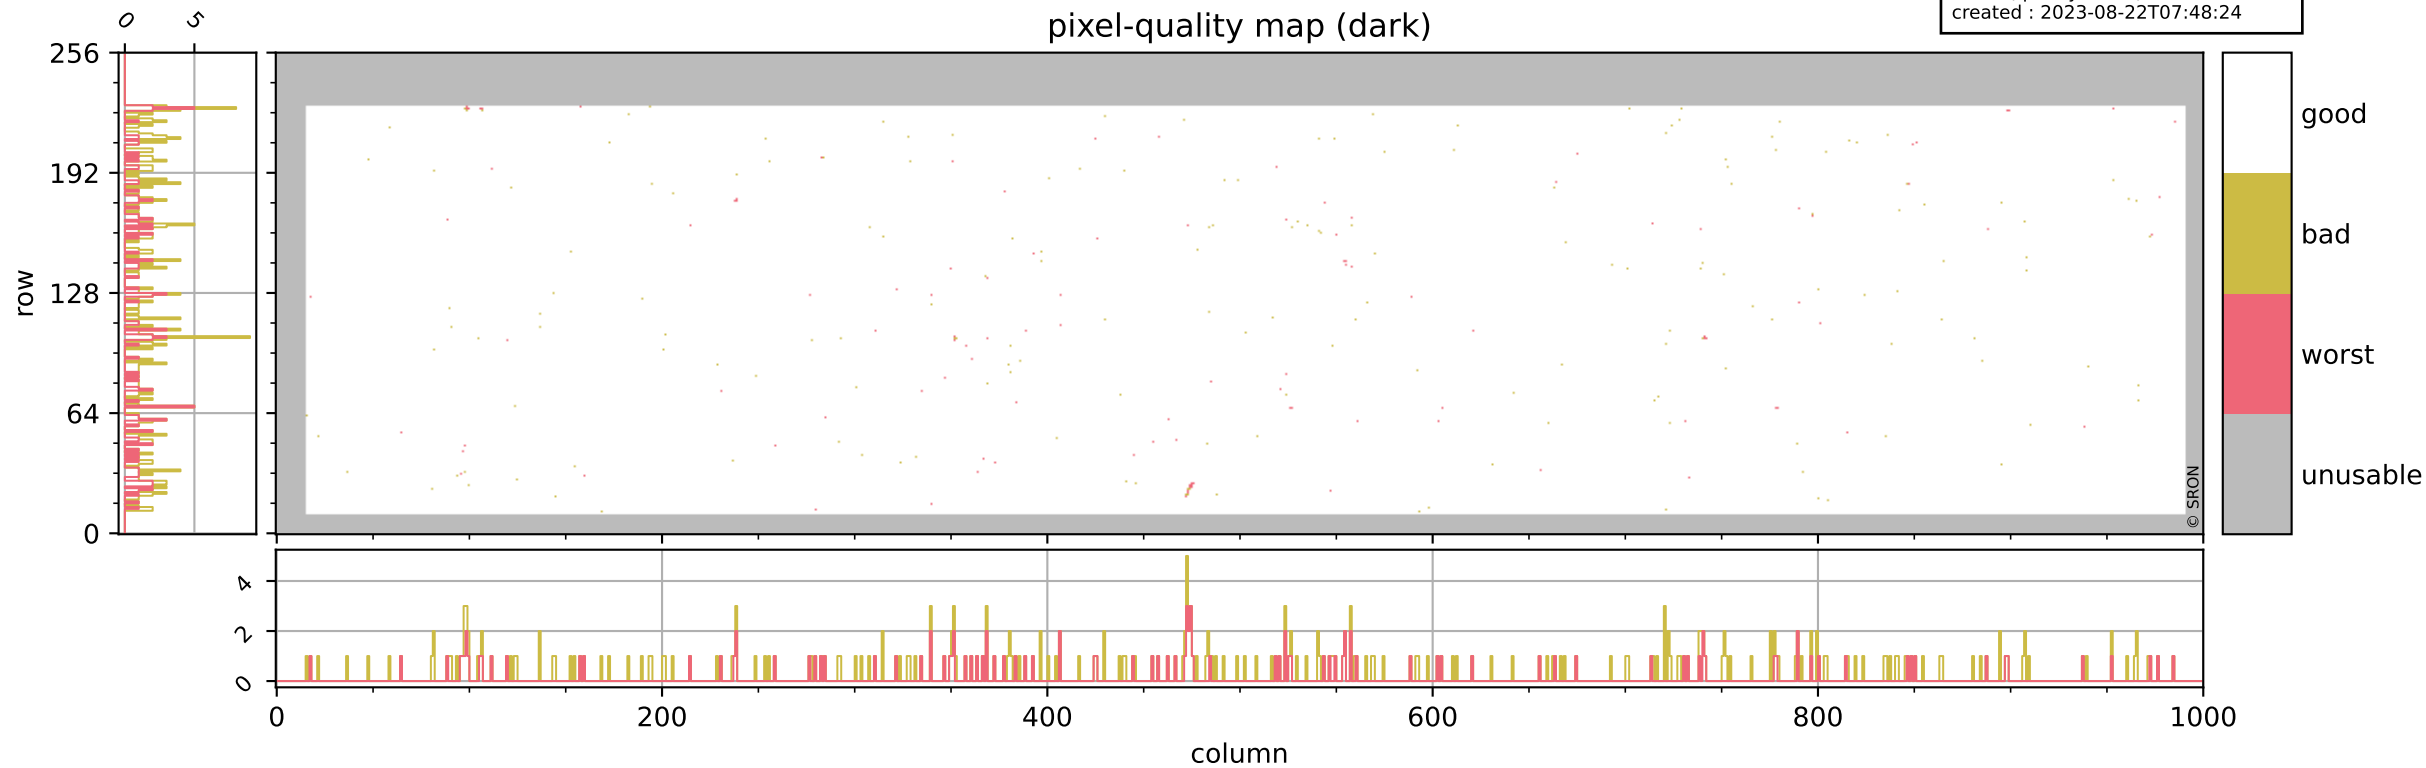

Tropomi SWIR pixel quality (official)

orbits : 19 in [5227, 5272]
coverage : 2018-10-17 / 2018-10-20
bad (quality < 0.8) : 2777
worst (quality < 0.1) : 338
created : 2023-08-22T07:48:23

pixel-quality map

Tropomi SWIR pixel quality (official)

orbits : 19 in [5227, 5272]
coverage : 2018-10-17 / 2018-10-20
bad (quality < 0.8) : 291
worst (quality < 0.1) : 113
created : 2023-08-22T07:48:24

pixel-quality map (dark)

Tropomi SWIR pixel quality (official)

orbits : 19 in [5227, 5272]
coverage : 2018-10-17 / 2018-10-20
bad (quality < 0.8) : 2523
worst (quality < 0.1) : 257
created : 2023-08-22T07:48:24

pixel-quality map (noise average)

Tropomi SWIR pixel quality (official)

orbits : 19 in [5227, 5272]
coverage : 2018-10-17 / 2018-10-20
created : 2023-08-22T07:48:24

Histograms of pixel-quality

Tropomi SWIR pixel quality (official) ground-tracks of Sentinel-5P