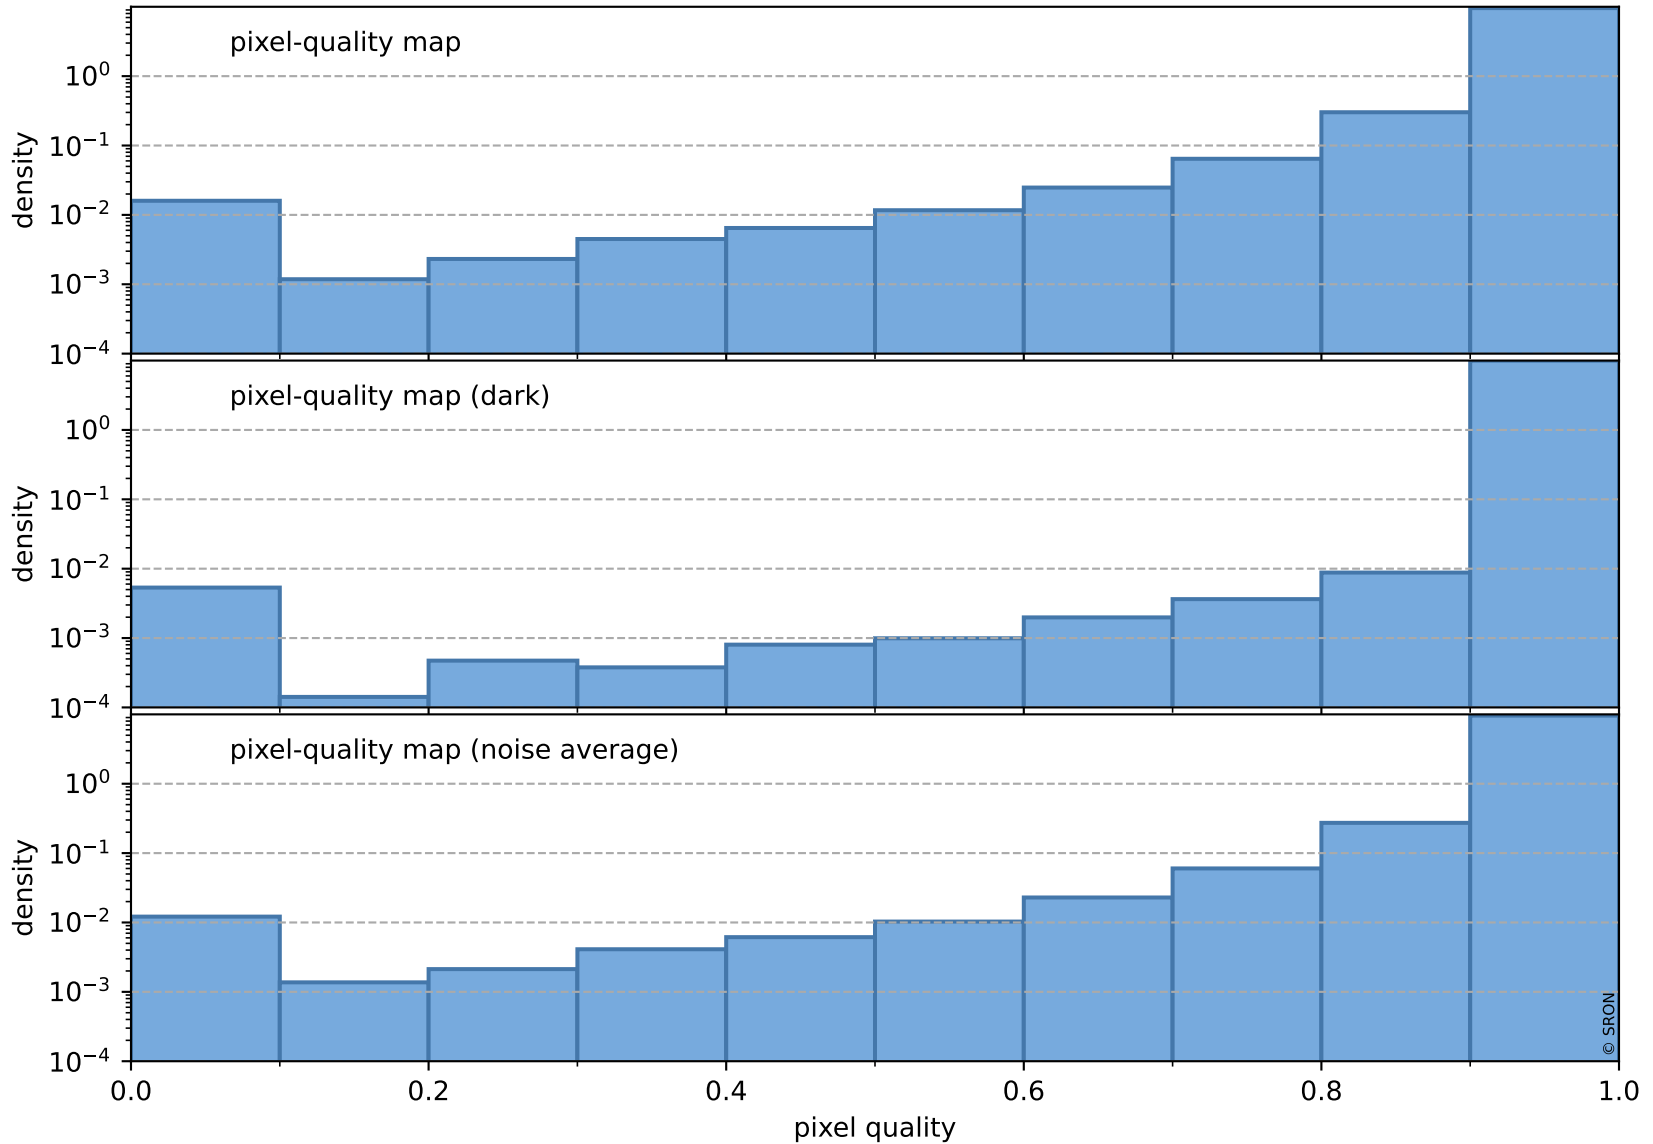

Tropomi SWIR pixel quality (official)

orbits : 19 in [5227, 5272]
coverage : 2018-10-17 / 2018-10-20
bad (quality < 0.8) : 2523
worst (quality < 0.1) : 257
created : 2023-08-22T07:48:24

pixel-quality map (noise average)

Tropomi SWIR pixel quality (official)

orbits : 19 in [5227, 5272]
coverage : 2018-10-17 / 2018-10-20
to good : 361
good to bad : 767
to worst : 126
created : 2023-08-22T07:48:24

total quality compared with SWIR pixel-quality CKD

Tropomi SWIR pixel quality (official)

orbits : 19 in [5227, 5272]
coverage : 2018-10-17 / 2018-10-20
created : 2023-08-22T07:48:24

Histograms of pixel-quality

Tropomi SWIR pixel quality (official) ground-tracks of Sentinel-5P

orbits : 19 in [5227, 5272]
coverage : 2018-10-17 / 2018-10-20
created : 2023-08-22T07:48:25

Tropomi SWIR pixel quality (official)

orbits : [2827, 5272]
coverage : 2018-04-30 / 2018-10-20
created : 2023-08-22T07:48:25