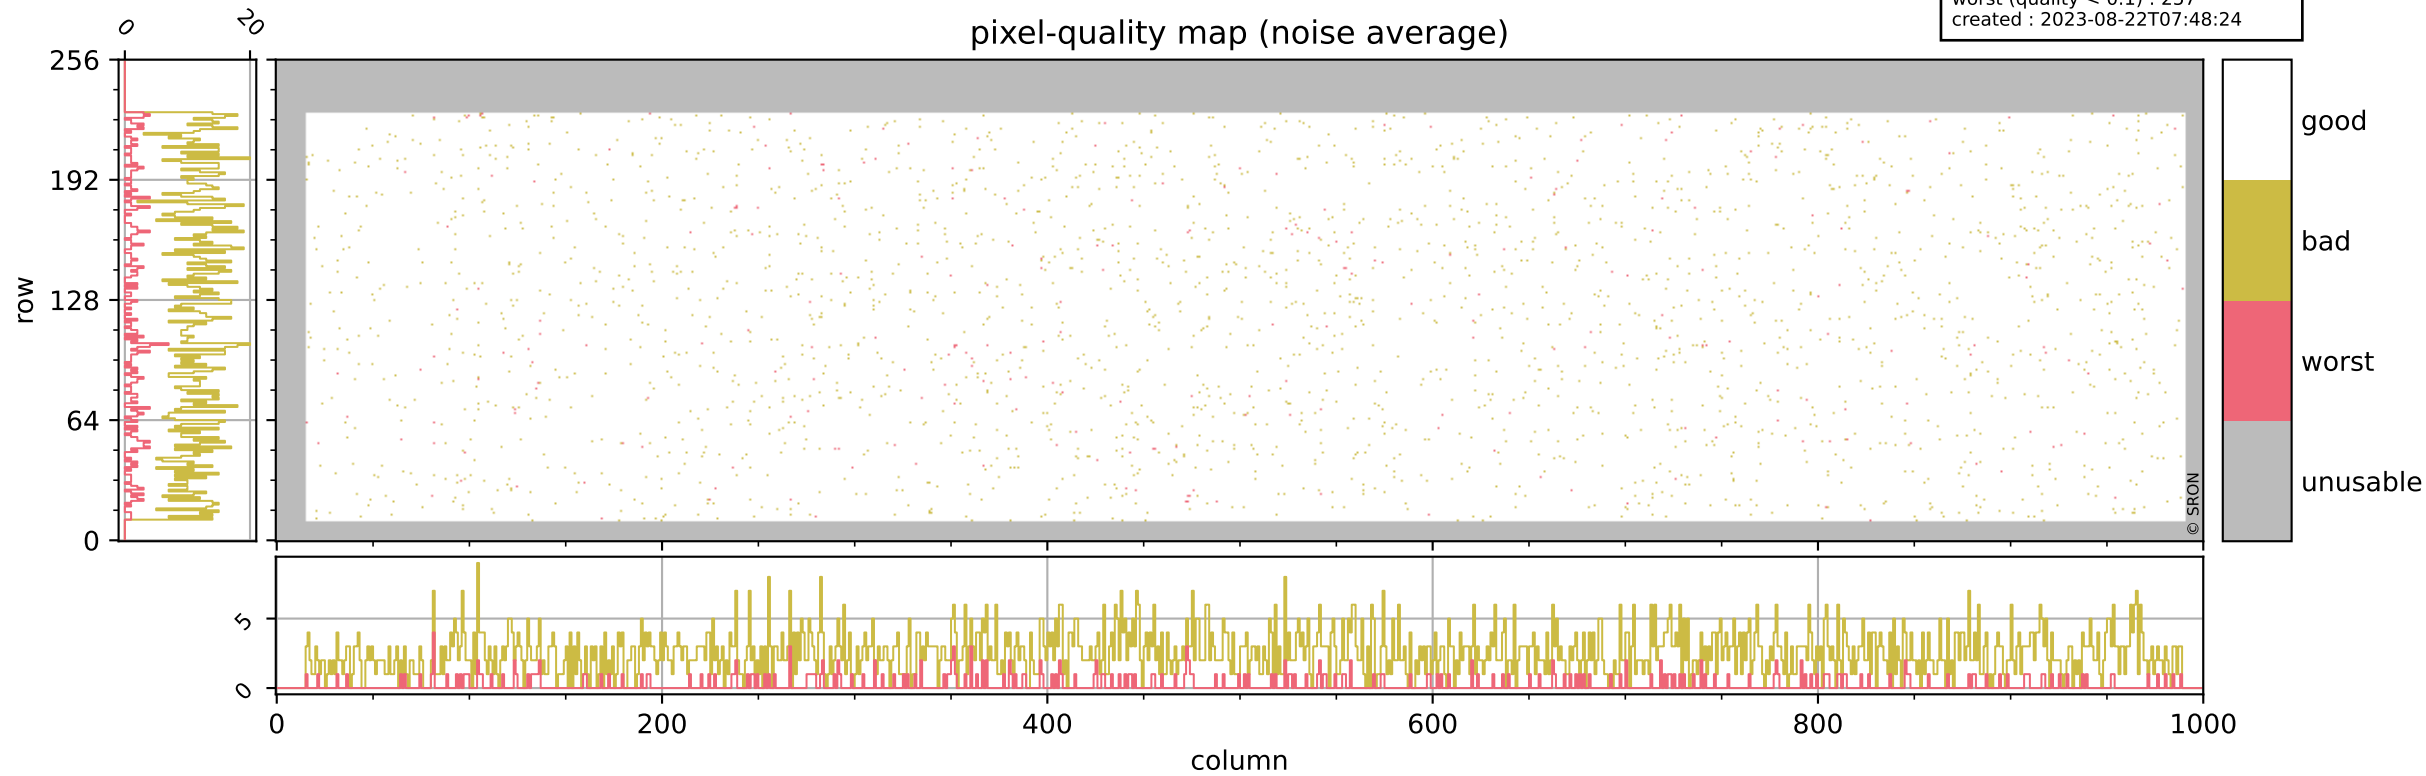

Tropomi SWIR pixel quality (official)

orbits : 19 in [5227, 5272]
coverage : 2018-10-17 / 2018-10-20
bad (quality < 0.8) : 291
worst (quality < 0.1) : 113
created : 2023-08-22T07:48:24

pixel-quality map (dark)

Tropomi SWIR pixel quality (official)

orbits : 19 in [5227, 5272]
coverage : 2018-10-17 / 2018-10-20
bad (quality < 0.8) : 2523
worst (quality < 0.1) : 257
created : 2023-08-22T07:48:24

pixel-quality map (noise average)

Tropomi SWIR pixel quality (official)

orbits : 19 in [5227, 5272]
coverage : 2018-10-17 / 2018-10-20
to good : 361
good to bad : 767
to worst : 126
created : 2023-08-22T07:48:24

total quality compared with SWIR pixel-quality CKD

Tropomi SWIR pixel quality (official)

orbits : 19 in [5227, 5272]
coverage : 2018-10-17 / 2018-10-20
created : 2023-08-22T07:48:24

Histograms of pixel-quality

Tropomi SWIR pixel quality (official) ground-tracks of Sentinel-5P