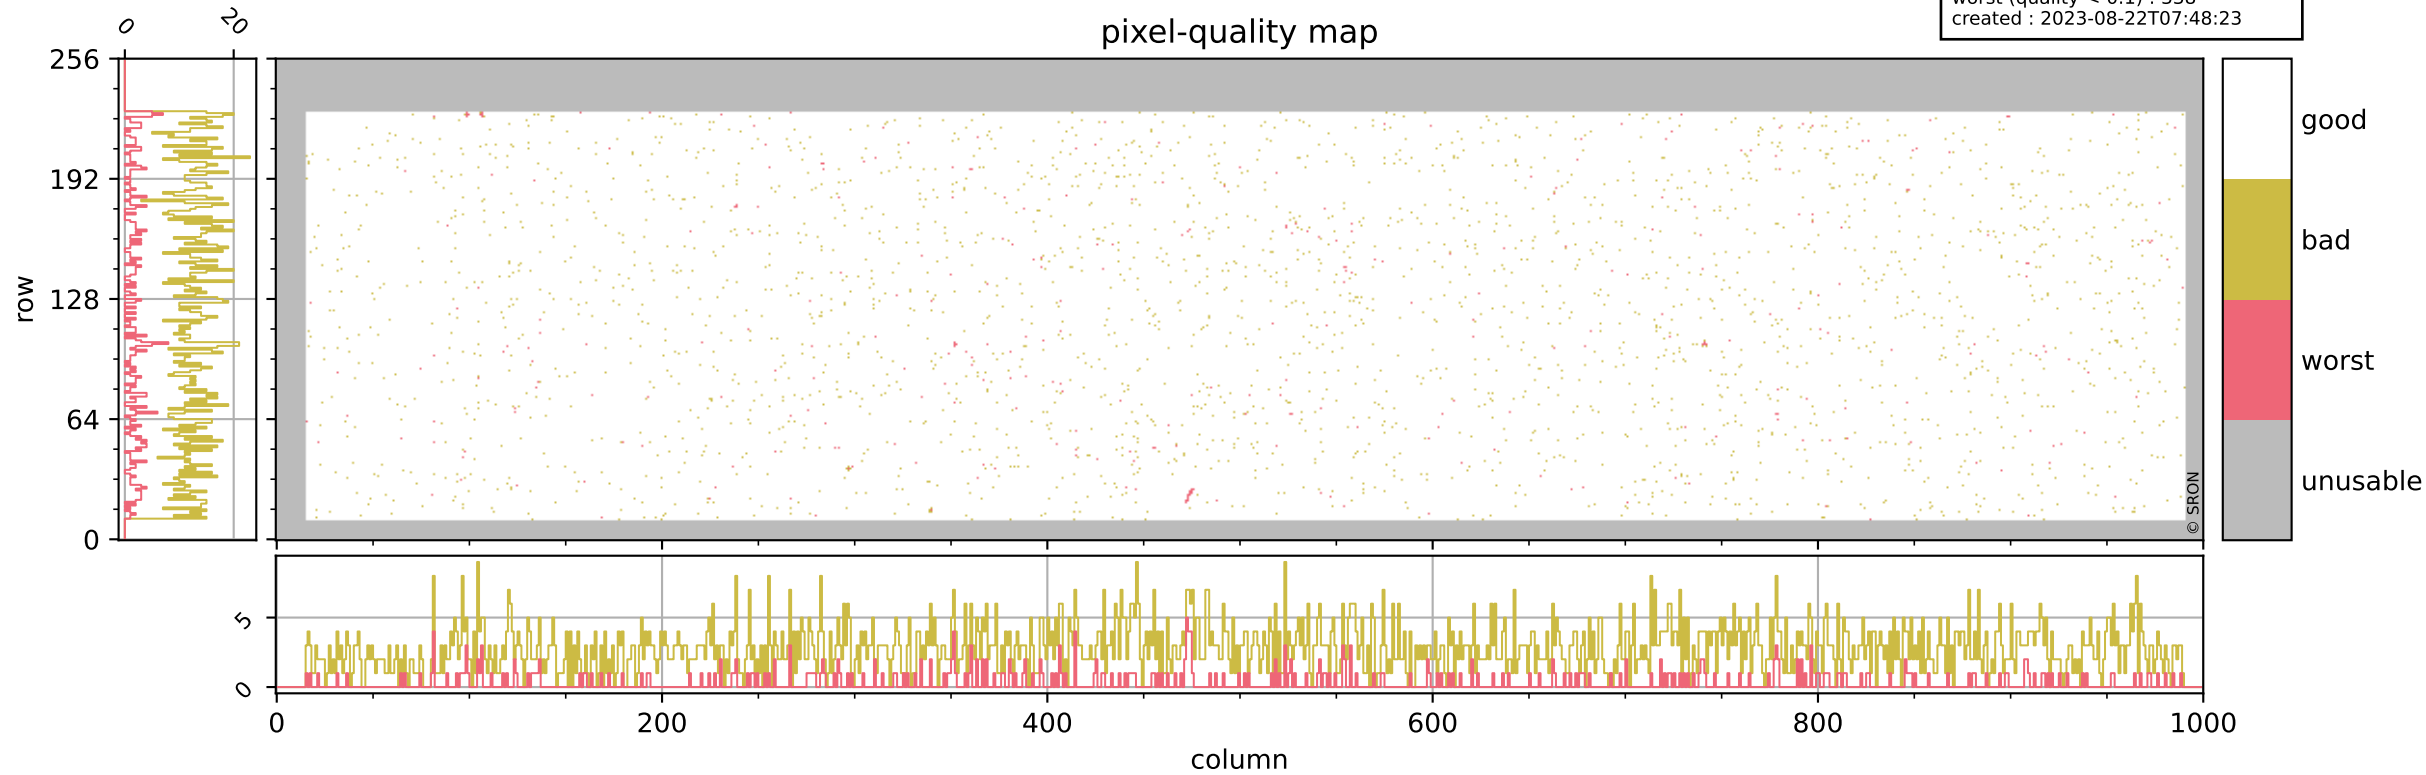

Tropomi SWIR pixel quality (official)

orbits : 19 in [5227, 5272]
coverage : 2018-10-17 / 2018-10-20
bad (quality < 0.8) : 2777
worst (quality < 0.1) : 338
created : 2023-08-22T07:48:23

pixel-quality map

Tropomi SWIR pixel quality (official)

orbits : 19 in [5227, 5272]
coverage : 2018-10-17 / 2018-10-20
bad (quality < 0.8) : 291
worst (quality < 0.1) : 113
created : 2023-08-22T07:48:24

pixel-quality map (dark)

Tropomi SWIR pixel quality (official)

orbits : 19 in [5227, 5272]
coverage : 2018-10-17 / 2018-10-20
bad (quality < 0.8) : 2523
worst (quality < 0.1) : 257
created : 2023-08-22T07:48:24

pixel-quality map (noise average)

Tropomi SWIR pixel quality (official)

orbits : 19 in [5227, 5272]
coverage : 2018-10-17 / 2018-10-20
created : 2023-08-22T07:48:24

Histograms of pixel-quality

Tropomi SWIR pixel quality (official) ground-tracks of Sentinel-5P