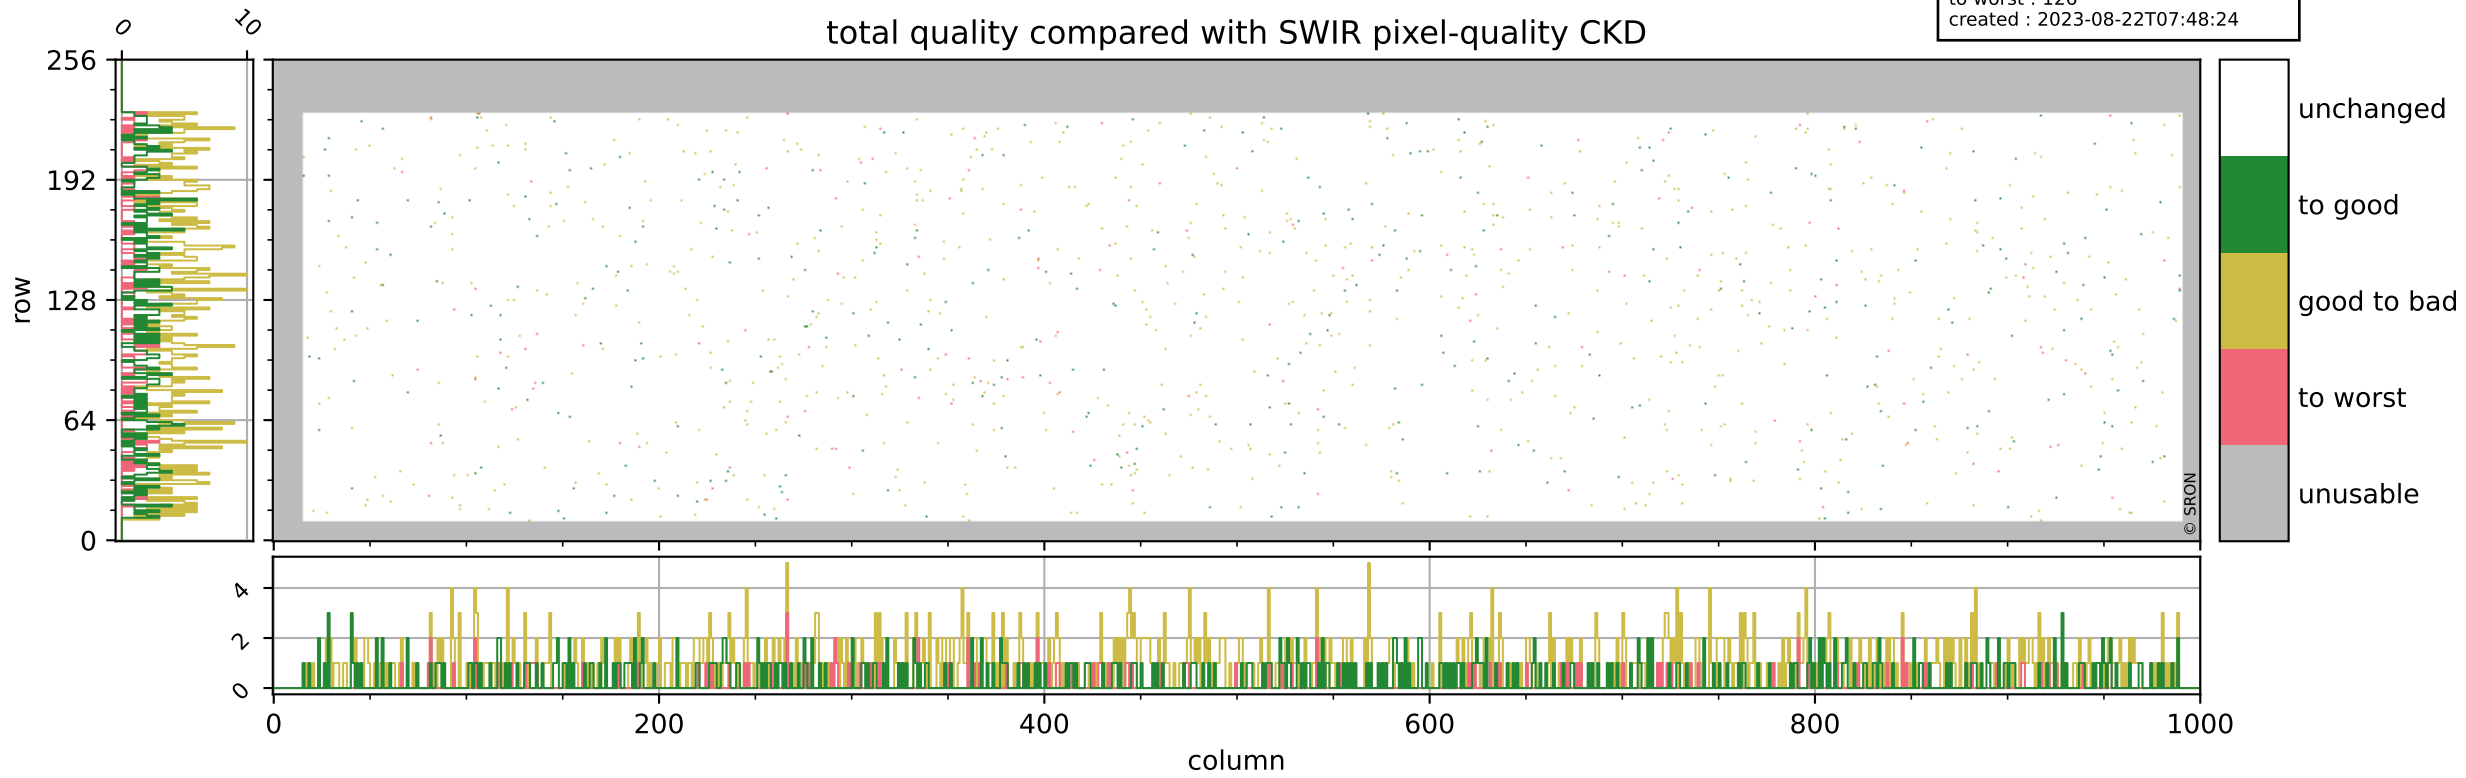

Tropomi SWIR pixel quality (official)

orbits : 19 in [5227, 5272]
coverage : 2018-10-17 / 2018-10-20
bad (quality < 0.8) : 291
worst (quality < 0.1) : 113
created : 2023-08-22T07:48:24

pixel-quality map (dark)

Tropomi SWIR pixel quality (official)

orbits : 19 in [5227, 5272]
coverage : 2018-10-17 / 2018-10-20
bad (quality < 0.8) : 2523
worst (quality < 0.1) : 257
created : 2023-08-22T07:48:24

pixel-quality map (noise average)

Tropomi SWIR pixel quality (official)

orbits : 19 in [5227, 5272]
coverage : 2018-10-17 / 2018-10-20
to good : 361
good to bad : 767
to worst : 126
created : 2023-08-22T07:48:24

total quality compared with SWIR pixel-quality CKD

Tropomi SWIR pixel quality (official)

orbits : 19 in [5227, 5272]
coverage : 2018-10-17 / 2018-10-20
created : 2023-08-22T07:48:24

Histograms of pixel-quality

Tropomi SWIR pixel quality (official) ground-tracks of Sentinel-5P