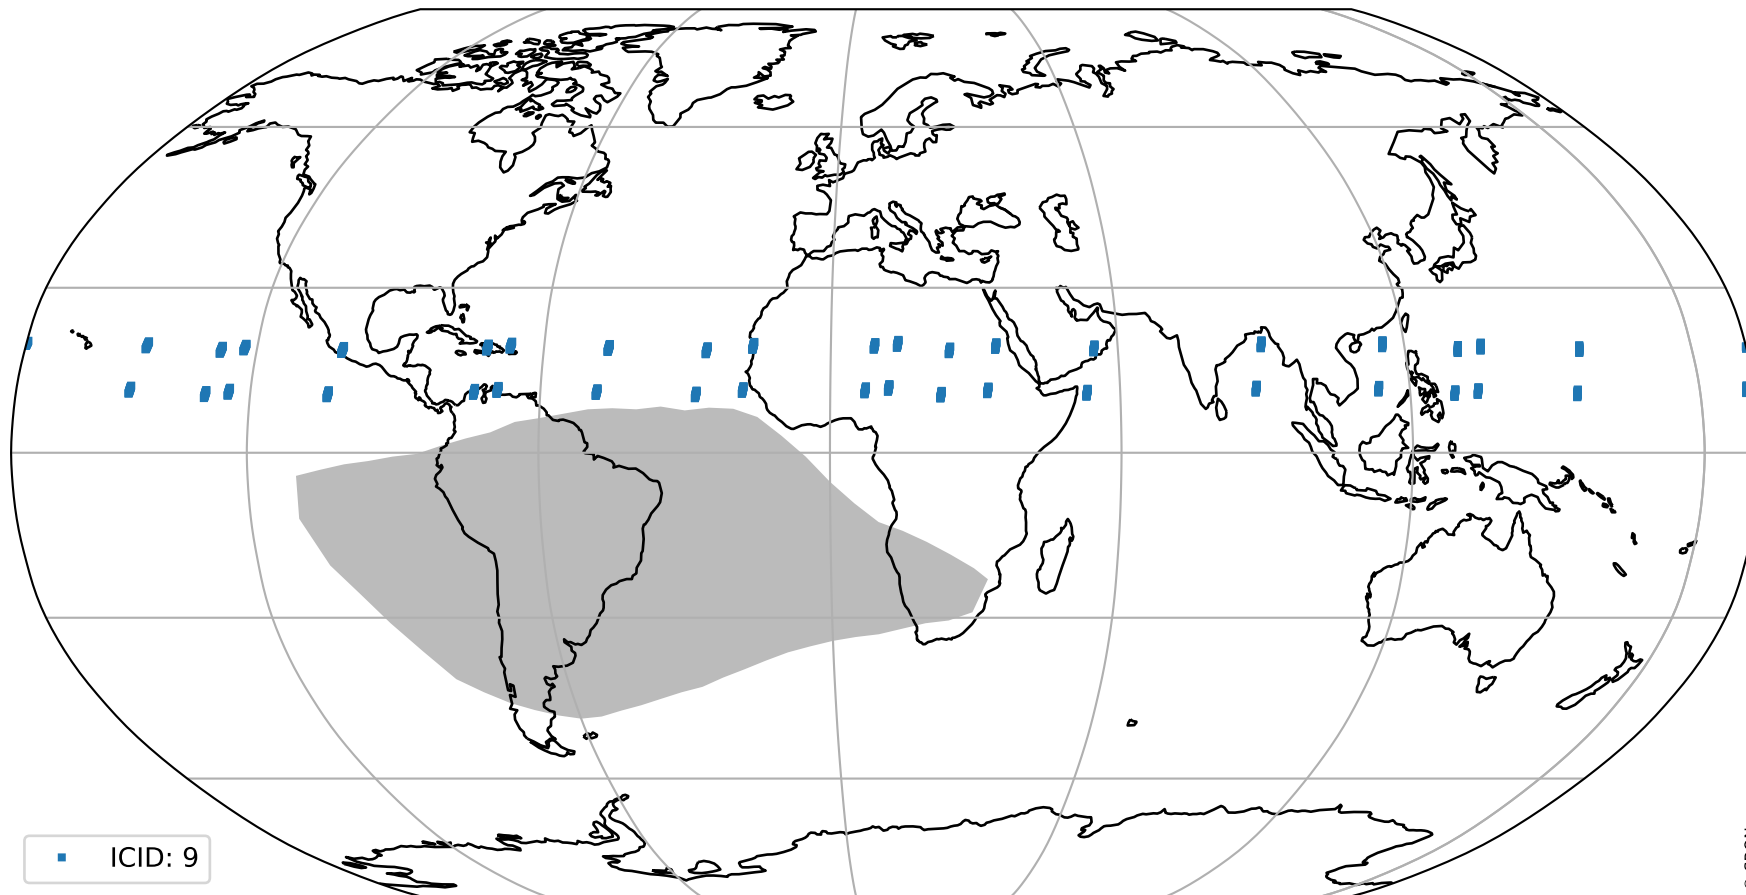

orbits : 20 in [5242, 5287]
coverage : 2018-10-17 / 2018-10-21
bad (quality < 0.8) : 2512
worst (quality < 0.1) : 256
created : 2023-08-22T07:48:26

pixel-quality map (noise average)

Tropomi SWIR pixel quality (official)

orbits : 20 in [5242, 5287]
coverage : 2018-10-17 / 2018-10-21
to good : 359
good to bad : 753
to worst : 124
created : 2023-08-22T07:48:26

total quality compared with SWIR pixel-quality CKD

Tropomi SWIR pixel quality (official)

orbits : 20 in [5242, 5287]
coverage : 2018-10-17 / 2018-10-21
created : 2023-08-22T07:48:27

Histograms of pixel-quality

Tropomi SWIR pixel quality (official) ground-tracks of Sentinel-5P

orbits : 20 in [5242, 5287]
coverage : 2018-10-17 / 2018-10-21
created : 2023-08-22T07:48:27