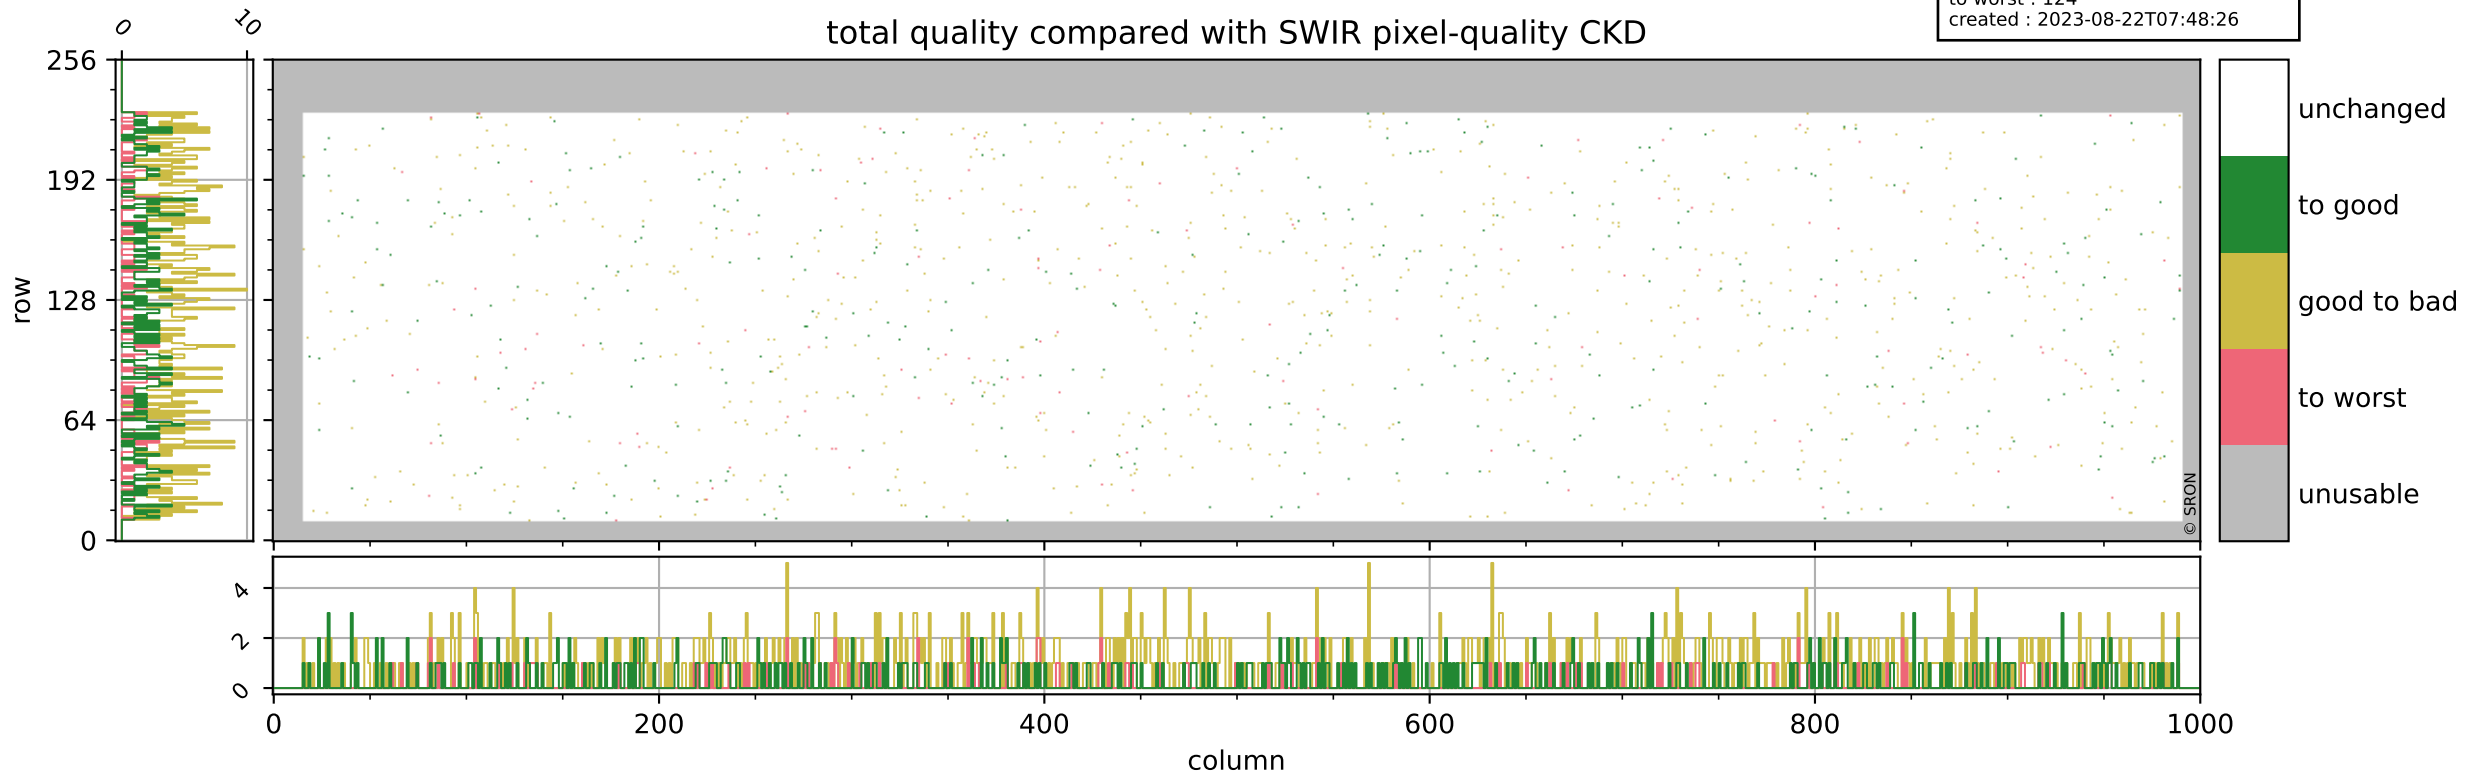

Tropomi SWIR pixel quality (official)

orbits : 20 in [5242, 5287]
coverage : 2018-10-17 / 2018-10-21
bad (quality < 0.8) : 291
worst (quality < 0.1) : 112
created : 2023-08-22T07:48:26

Tropomi SWIR pixel quality (official)

orbits : 20 in [5242, 5287]
coverage : 2018-10-17 / 2018-10-21
bad (quality < 0.8) : 2512
worst (quality < 0.1) : 256
created : 2023-08-22T07:48:26

pixel-quality map (noise average)

Tropomi SWIR pixel quality (official)

orbits : 20 in [5242, 5287]
coverage : 2018-10-17 / 2018-10-21
to good : 359
good to bad : 753
to worst : 124
created : 2023-08-22T07:48:26

total quality compared with SWIR pixel-quality CKD

Tropomi SWIR pixel quality (official)

orbits : 20 in [5242, 5287]
coverage : 2018-10-17 / 2018-10-21
created : 2023-08-22T07:48:27

Histograms of pixel-quality

Tropomi SWIR pixel quality (official) ground-tracks of Sentinel-5P

orbits : 20 in [5242, 5287]
coverage : 2018-10-17 / 2018-10-21
created : 2023-08-22T07:48:27