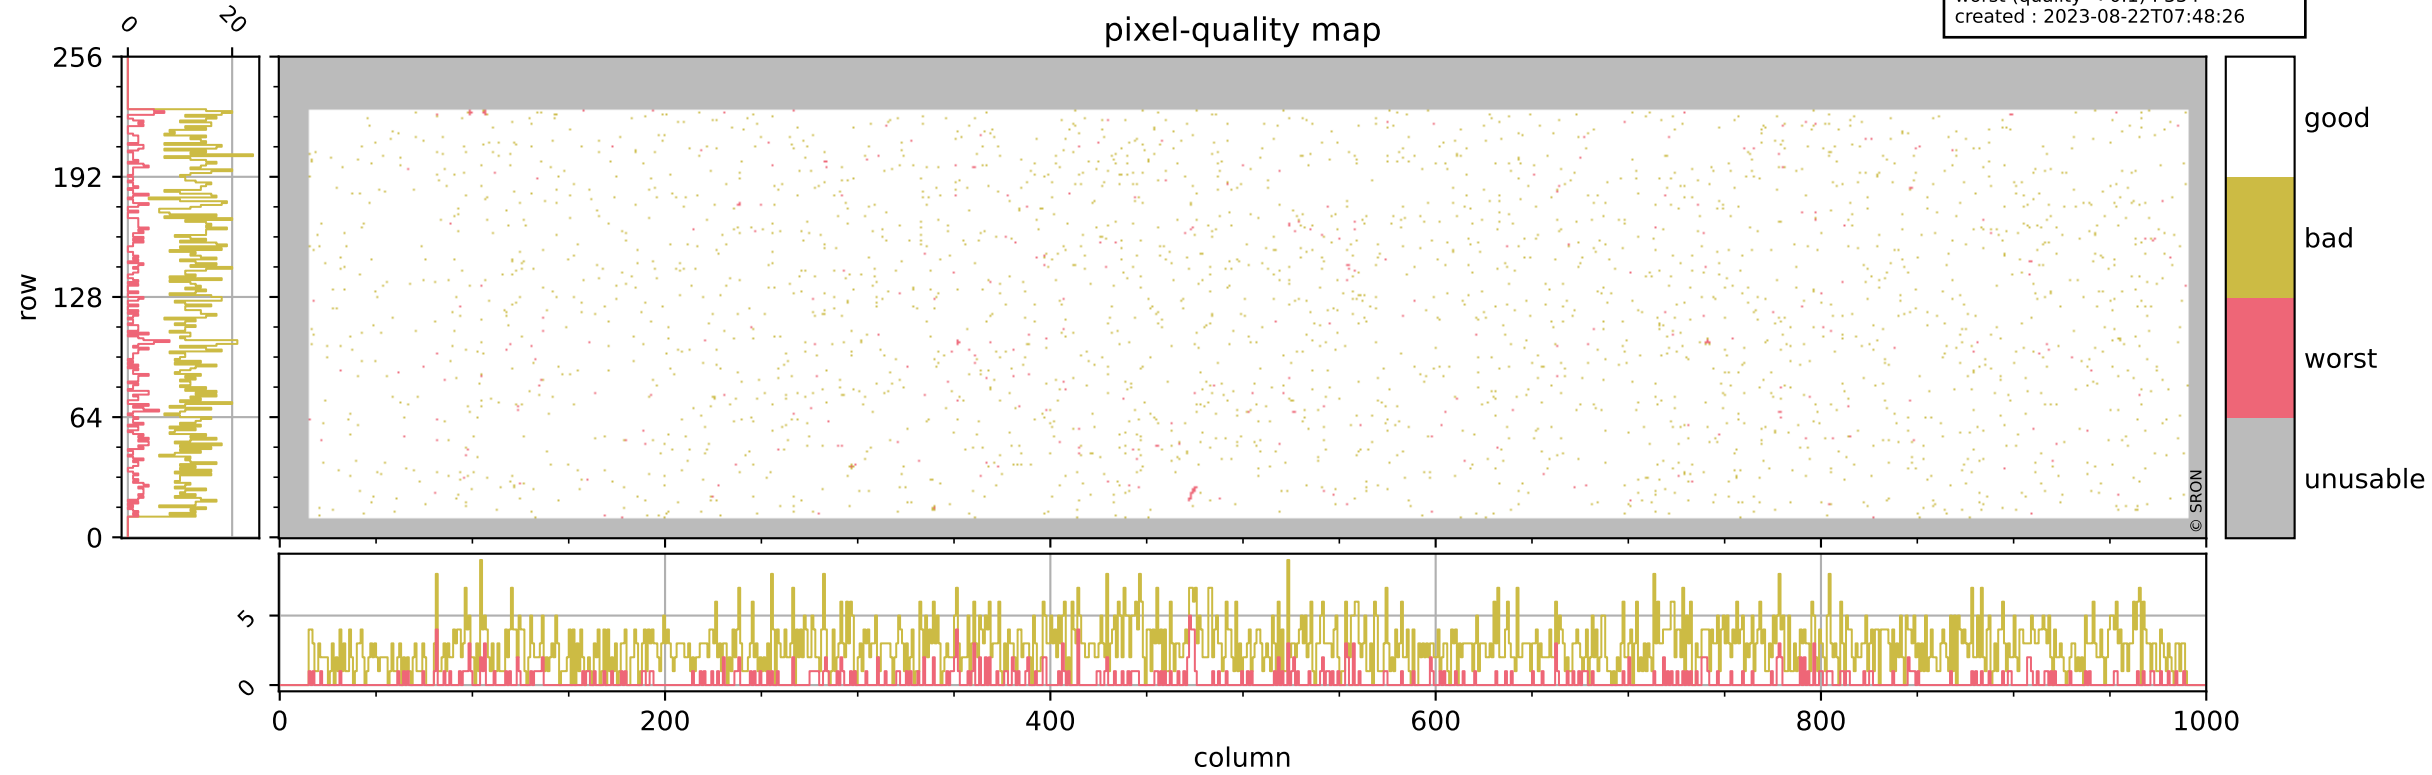

Tropomi SWIR pixel quality (official)

orbits : 20 in [5242, 5287]
coverage : 2018-10-17 / 2018-10-21
bad (quality < 0.8) : 2765
worst (quality < 0.1) : 334
created : 2023-08-22T07:48:26

pixel-quality map

Tropomi SWIR pixel quality (official)

orbits : 20 in [5242, 5287]
coverage : 2018-10-17 / 2018-10-21
bad (quality < 0.8) : 291
worst (quality < 0.1) : 112
created : 2023-08-22T07:48:26

Tropomi SWIR pixel quality (official)

orbits : 20 in [5242, 5287]
coverage : 2018-10-17 / 2018-10-21
bad (quality < 0.8) : 2512
worst (quality < 0.1) : 256
created : 2023-08-22T07:48:26

pixel-quality map (noise average)

Tropomi SWIR pixel quality (official)

orbits : 20 in [5242, 5287]
coverage : 2018-10-17 / 2018-10-21
created : 2023-08-22T07:48:27

Histograms of pixel-quality

Tropomi SWIR pixel quality (official) ground-tracks of Sentinel-5P

orbits : 20 in [5242, 5287]
coverage : 2018-10-17 / 2018-10-21
created : 2023-08-22T07:48:27