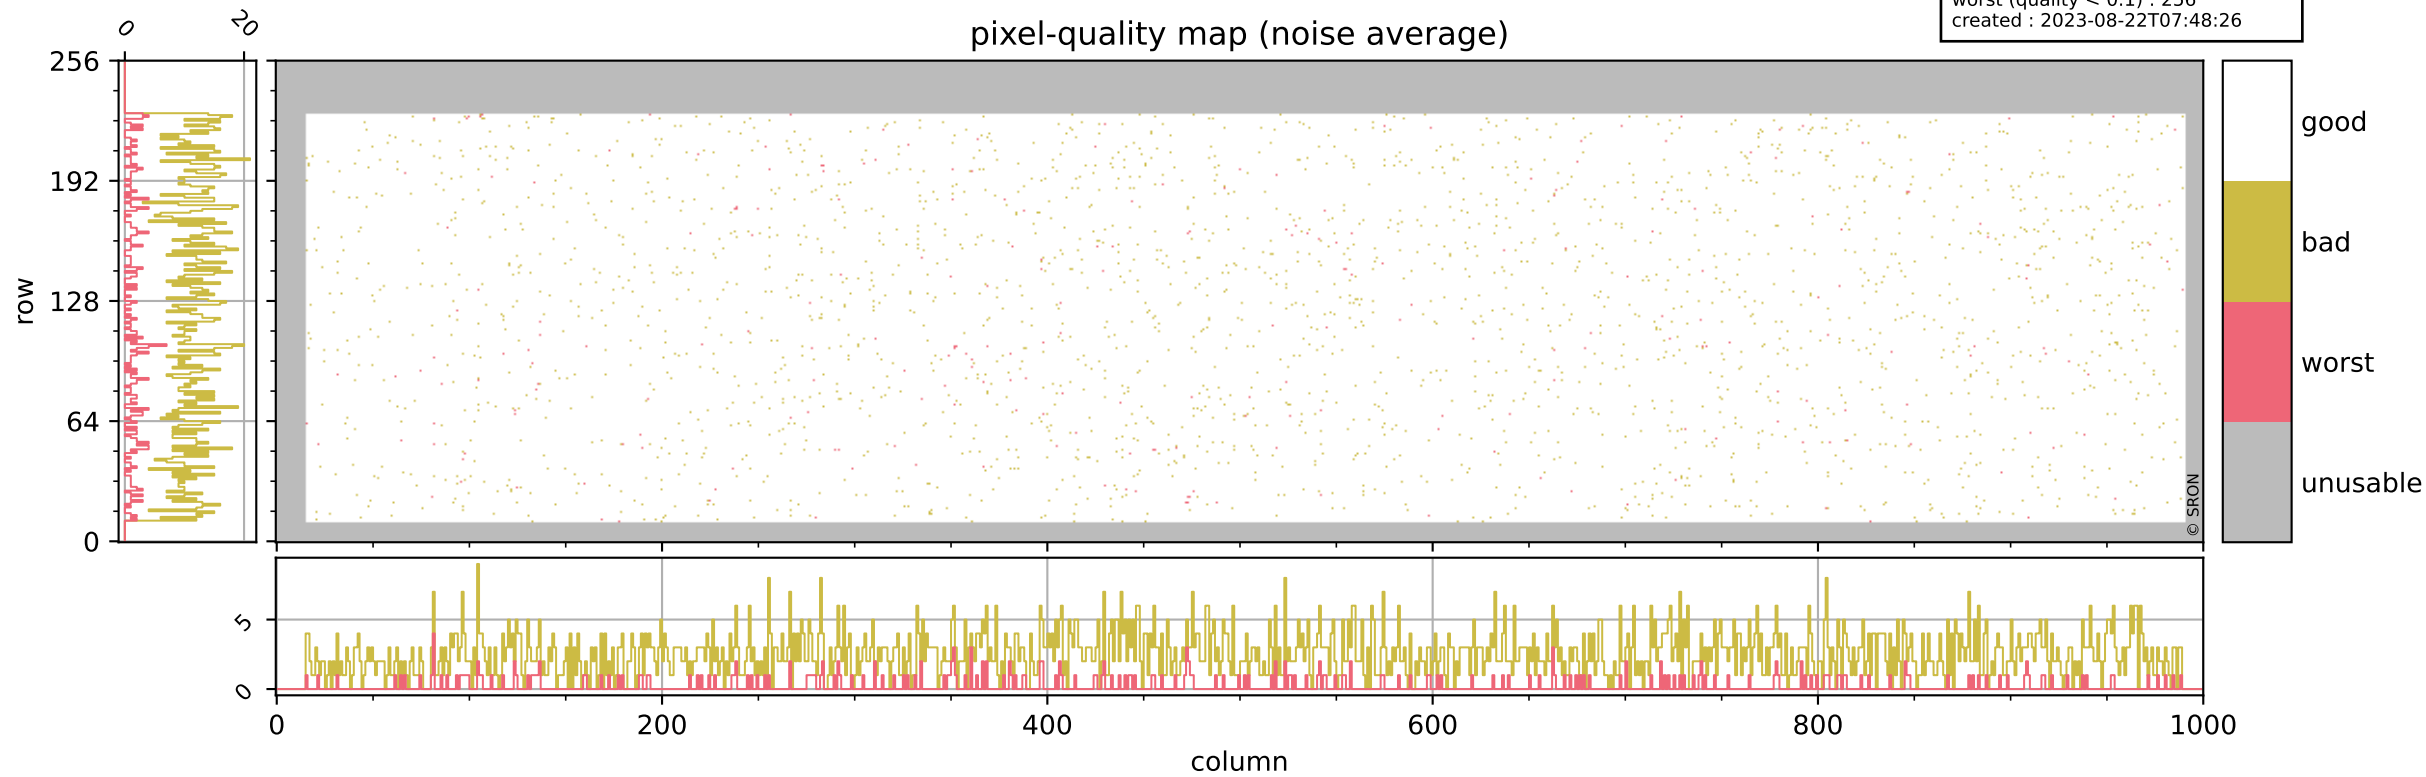

Tropomi SWIR pixel quality (official)

orbits : 20 in [5242, 5287]
coverage : 2018-10-17 / 2018-10-21
bad (quality < 0.8) : 291
worst (quality < 0.1) : 112
created : 2023-08-22T07:48:26

Tropomi SWIR pixel quality (official)

orbits : 20 in [5242, 5287]
coverage : 2018-10-17 / 2018-10-21
bad (quality < 0.8) : 2512
worst (quality < 0.1) : 256
created : 2023-08-22T07:48:26

pixel-quality map (noise average)

Tropomi SWIR pixel quality (official)

orbits : 20 in [5242, 5287]
coverage : 2018-10-17 / 2018-10-21
to good : 359
good to bad : 753
to worst : 124
created : 2023-08-22T07:48:26

total quality compared with SWIR pixel-quality CKD

Tropomi SWIR pixel quality (official)

orbits : 20 in [5242, 5287]
coverage : 2018-10-17 / 2018-10-21
created : 2023-08-22T07:48:27

Histograms of pixel-quality

Tropomi SWIR pixel quality (official) ground-tracks of Sentinel-5P

orbits : 20 in [5242, 5287]
coverage : 2018-10-17 / 2018-10-21
created : 2023-08-22T07:48:27