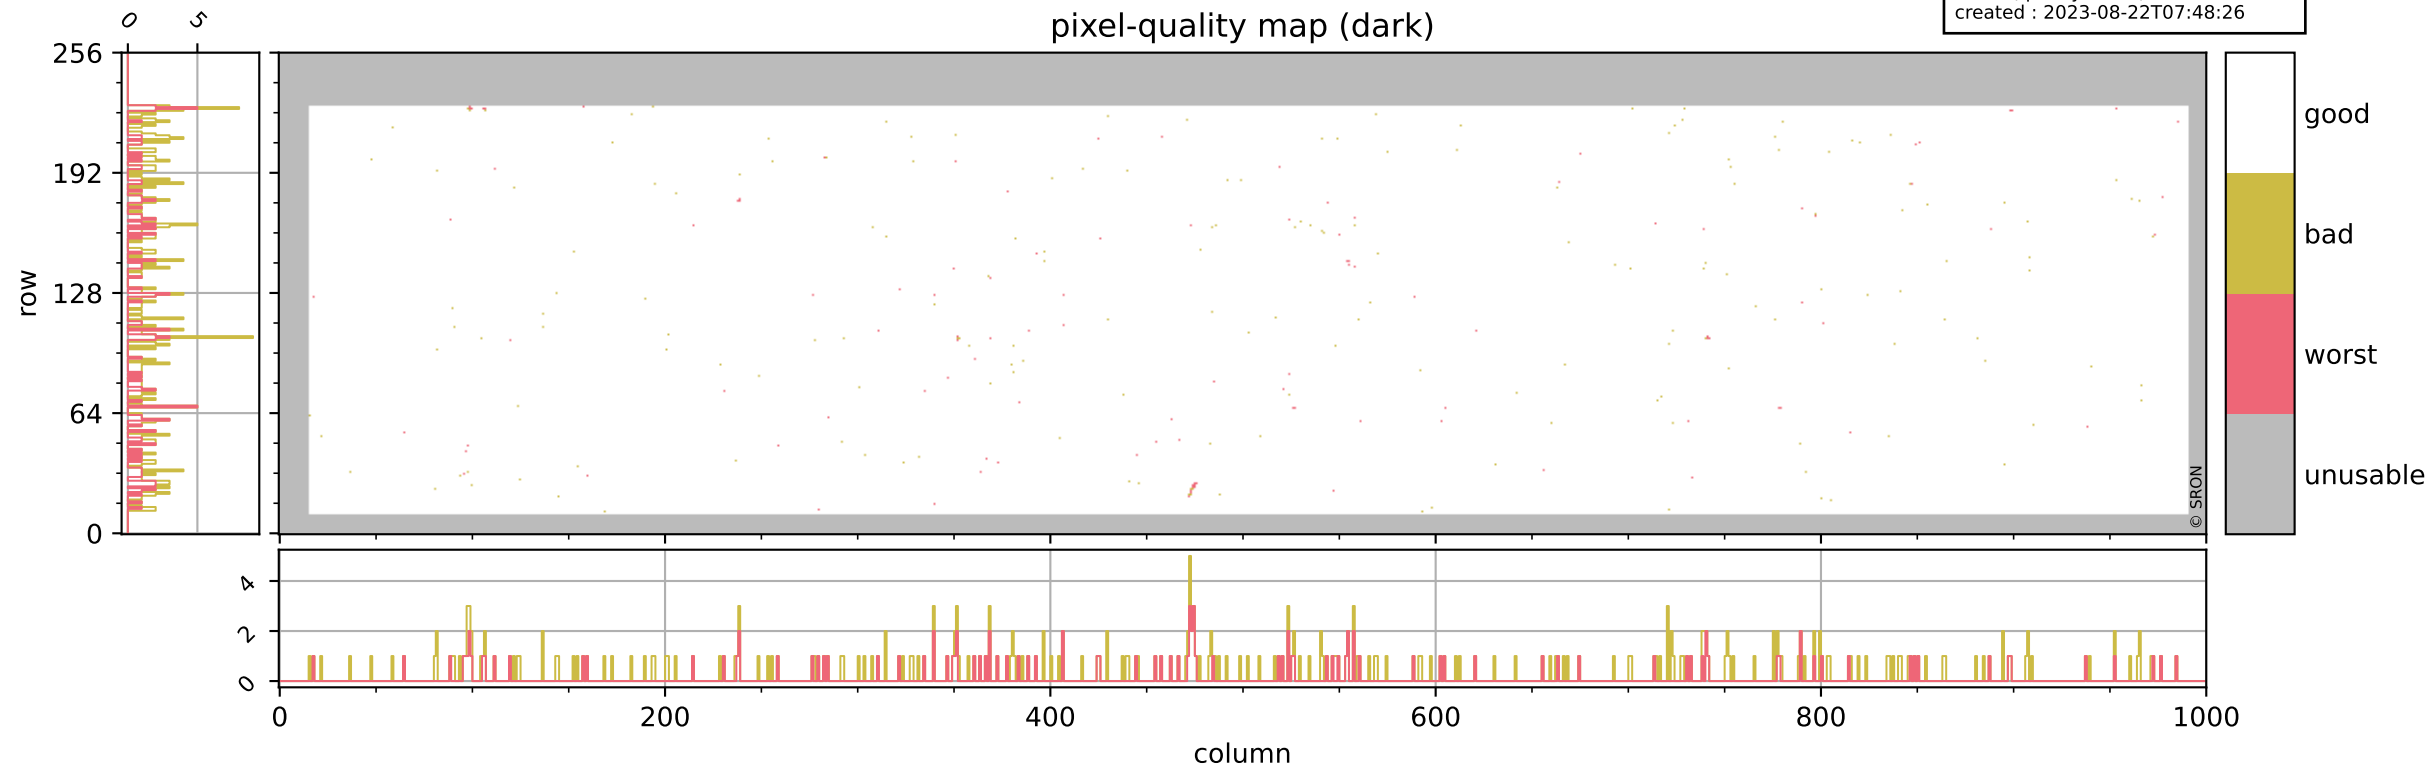

Tropomi SWIR pixel quality (official)

orbits : 20 in [5242, 5287]
coverage : 2018-10-17 / 2018-10-21
bad (quality < 0.8) : 2765
worst (quality < 0.1) : 334
created : 2023-08-22T07:48:26

pixel-quality map

Tropomi SWIR pixel quality (official)

orbits : 20 in [5242, 5287]
coverage : 2018-10-17 / 2018-10-21
bad (quality < 0.8) : 291
worst (quality < 0.1) : 112
created : 2023-08-22T07:48:26

Tropomi SWIR pixel quality (official)

orbits : 20 in [5242, 5287]
coverage : 2018-10-17 / 2018-10-21
bad (quality < 0.8) : 2512
worst (quality < 0.1) : 256
created : 2023-08-22T07:48:26

pixel-quality map (noise average)

Tropomi SWIR pixel quality (official)

orbits : 20 in [5242, 5287]
coverage : 2018-10-17 / 2018-10-21
created : 2023-08-22T07:48:27

Histograms of pixel-quality

Tropomi SWIR pixel quality (official) ground-tracks of Sentinel-5P

orbits : 20 in [5242, 5287]
coverage : 2018-10-17 / 2018-10-21
created : 2023-08-22T07:48:27