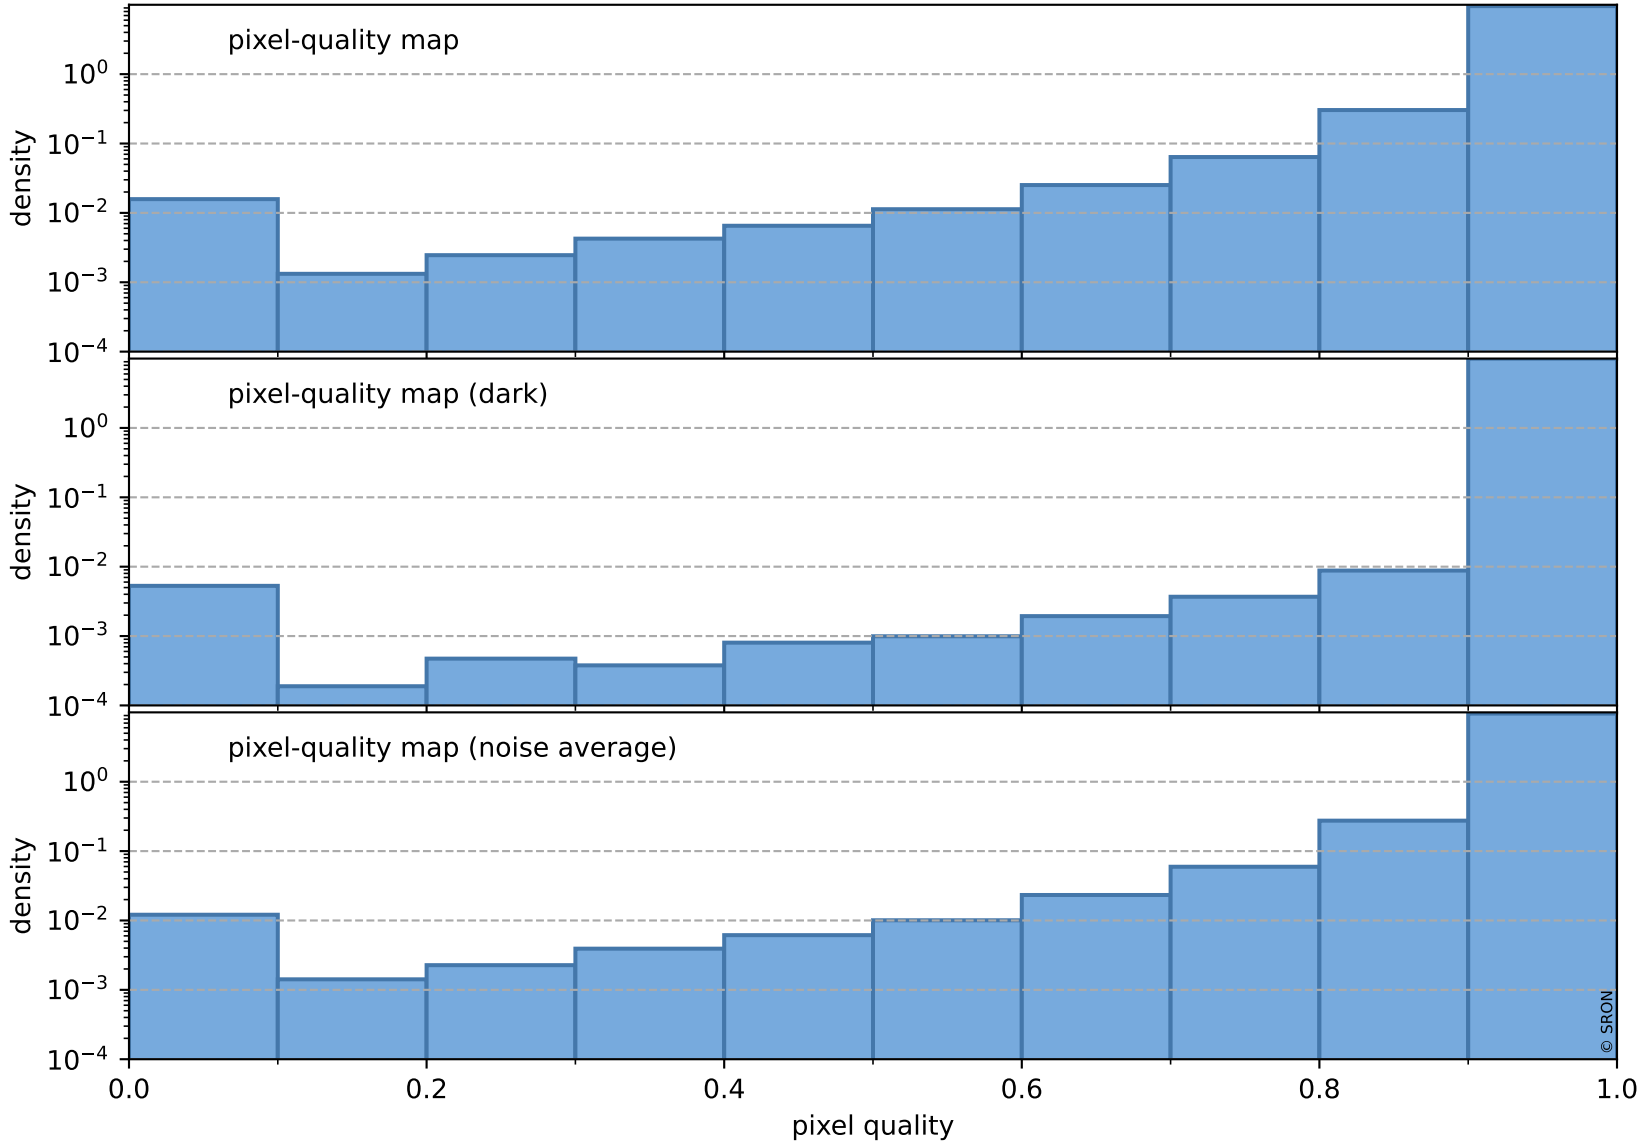

orbits : 20 in [5242, 5287]
coverage : 2018-10-17 / 2018-10-21
bad (quality < 0.8) : 2512
worst (quality < 0.1) : 256
created : 2023-08-22T07:48:26

pixel-quality map (noise average)

Tropomi SWIR pixel quality (official)

orbits : 20 in [5242, 5287]
coverage : 2018-10-17 / 2018-10-21
to good : 359
good to bad : 753
to worst : 124
created : 2023-08-22T07:48:26

total quality compared with SWIR pixel-quality CKD

Tropomi SWIR pixel quality (official)

orbits : 20 in [5242, 5287]
coverage : 2018-10-17 / 2018-10-21
created : 2023-08-22T07:48:27

Histograms of pixel-quality

Tropomi SWIR pixel quality (official) ground-tracks of Sentinel-5P

orbits : 20 in [5242, 5287]
coverage : 2018-10-17 / 2018-10-21
created : 2023-08-22T07:48:27

Tropomi SWIR pixel quality (official)

orbits : [2827, 5287]
coverage : 2018-04-30 / 2018-10-21
created : 2023-08-22T07:48:27

trend of pixel quality & temperatures