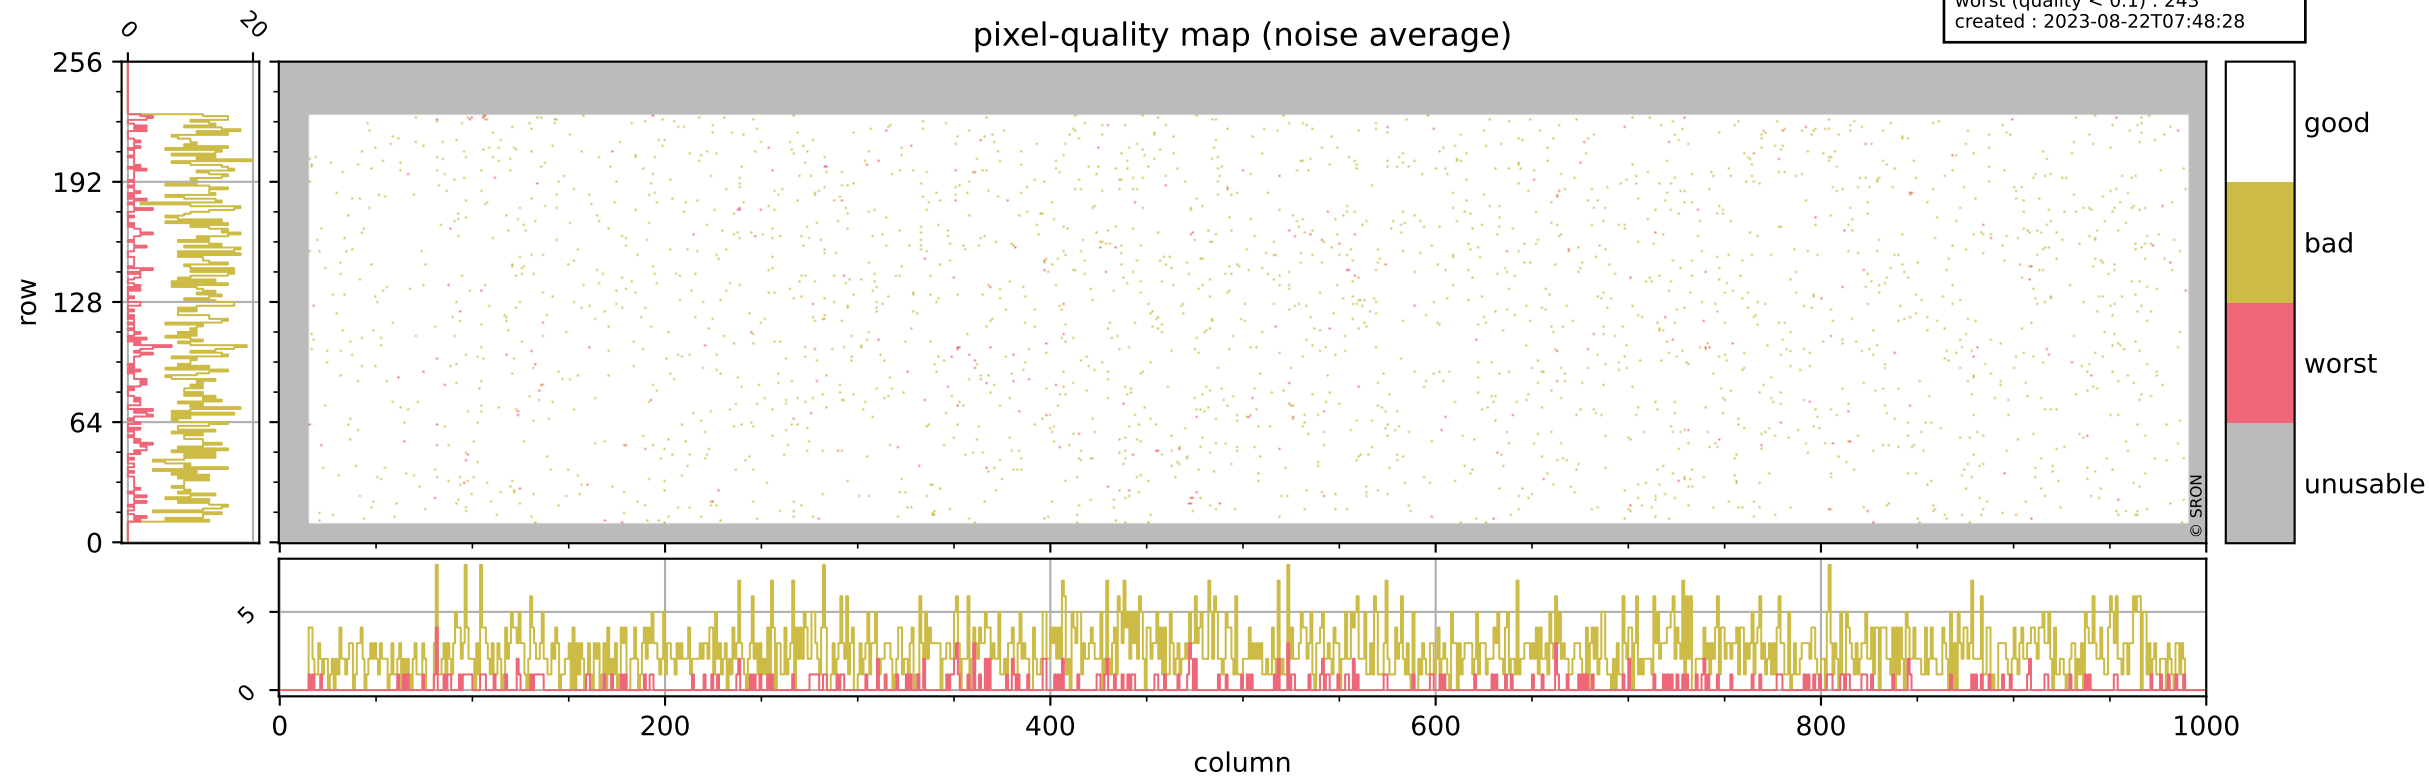

Tropomi SWIR pixel quality (official)

orbits : 19 in [5257, 5302]
coverage : 2018-10-19 / 2018-10-22
bad (quality < 0.8) : 293
worst (quality < 0.1) : 113
created : 2023-08-22T07:48:28

pixel-quality map (dark)

Tropomi SWIR pixel quality (official)

orbits : 19 in [5257, 5302]
coverage : 2018-10-19 / 2018-10-22
bad (quality < 0.8) : 2497
worst (quality < 0.1) : 243
created : 2023-08-22T07:48:28

Tropomi SWIR pixel quality (official)

orbits : 19 in [5257, 5302]
coverage : 2018-10-19 / 2018-10-22
to good : 354
good to bad : 741
to worst : 112
created : 2023-08-22T07:48:28

total quality compared with SWIR pixel-quality CKD

Tropomi SWIR pixel quality (official)

orbits : 19 in [5257, 5302]
coverage : 2018-10-19 / 2018-10-22
created : 2023-08-22T07:48:29

Histograms of pixel-quality

Tropomi SWIR pixel quality (official) ground-tracks of Sentinel-5P

orbits : 19 in [5257, 5302]
coverage : 2018-10-19 / 2018-10-22
created : 2023-08-22T07:48:29