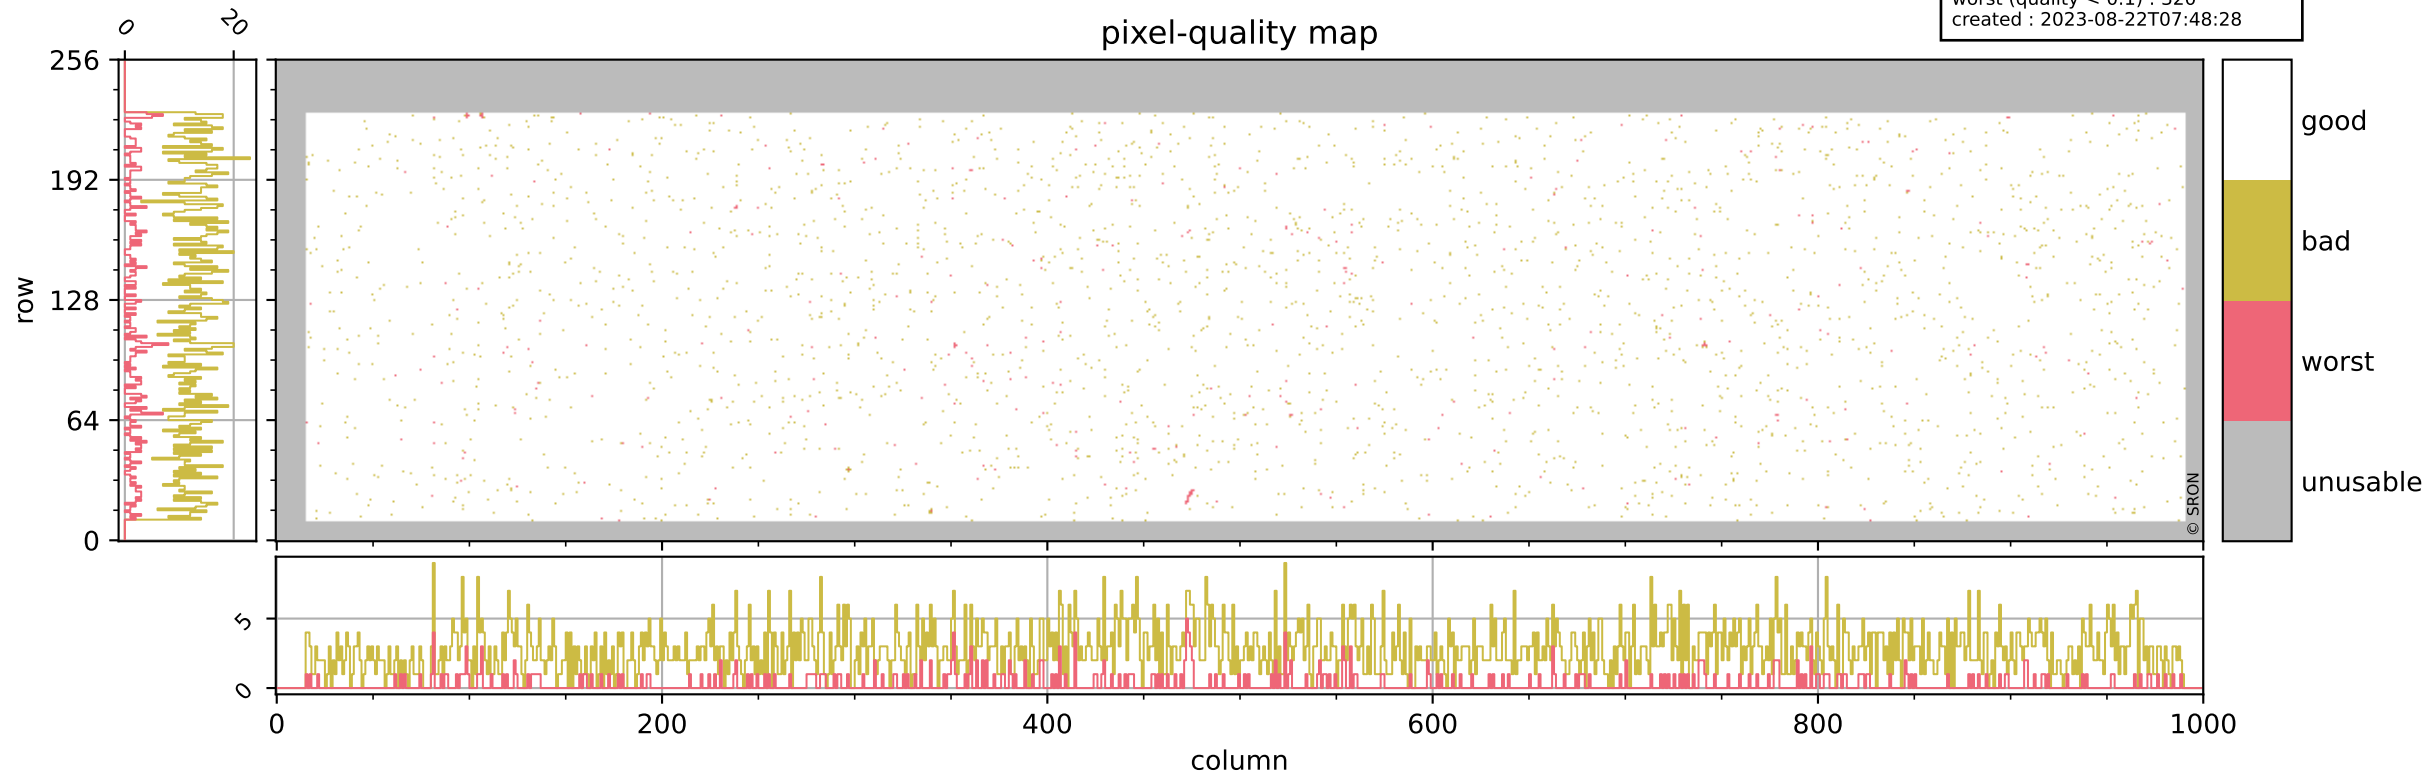

Tropomi SWIR pixel quality (official)

orbits : 19 in [5257, 5302]
coverage : 2018-10-19 / 2018-10-22
bad (quality < 0.8) : 2749
worst (quality < 0.1) : 320
created : 2023-08-22T07:48:28

pixel-quality map

Tropomi SWIR pixel quality (official)

orbits : 19 in [5257, 5302]
coverage : 2018-10-19 / 2018-10-22
bad (quality < 0.8) : 293
worst (quality < 0.1) : 113
created : 2023-08-22T07:48:28

pixel-quality map (dark)

Tropomi SWIR pixel quality (official)

orbits : 19 in [5257, 5302]
coverage : 2018-10-19 / 2018-10-22
bad (quality < 0.8) : 2497
worst (quality < 0.1) : 243
created : 2023-08-22T07:48:28

Tropomi SWIR pixel quality (official)

orbits : 19 in [5257, 5302]
coverage : 2018-10-19 / 2018-10-22
created : 2023-08-22T07:48:29

Histograms of pixel-quality

Tropomi SWIR pixel quality (official) ground-tracks of Sentinel-5P

orbits : 19 in [5257, 5302]
coverage : 2018-10-19 / 2018-10-22
created : 2023-08-22T07:48:29