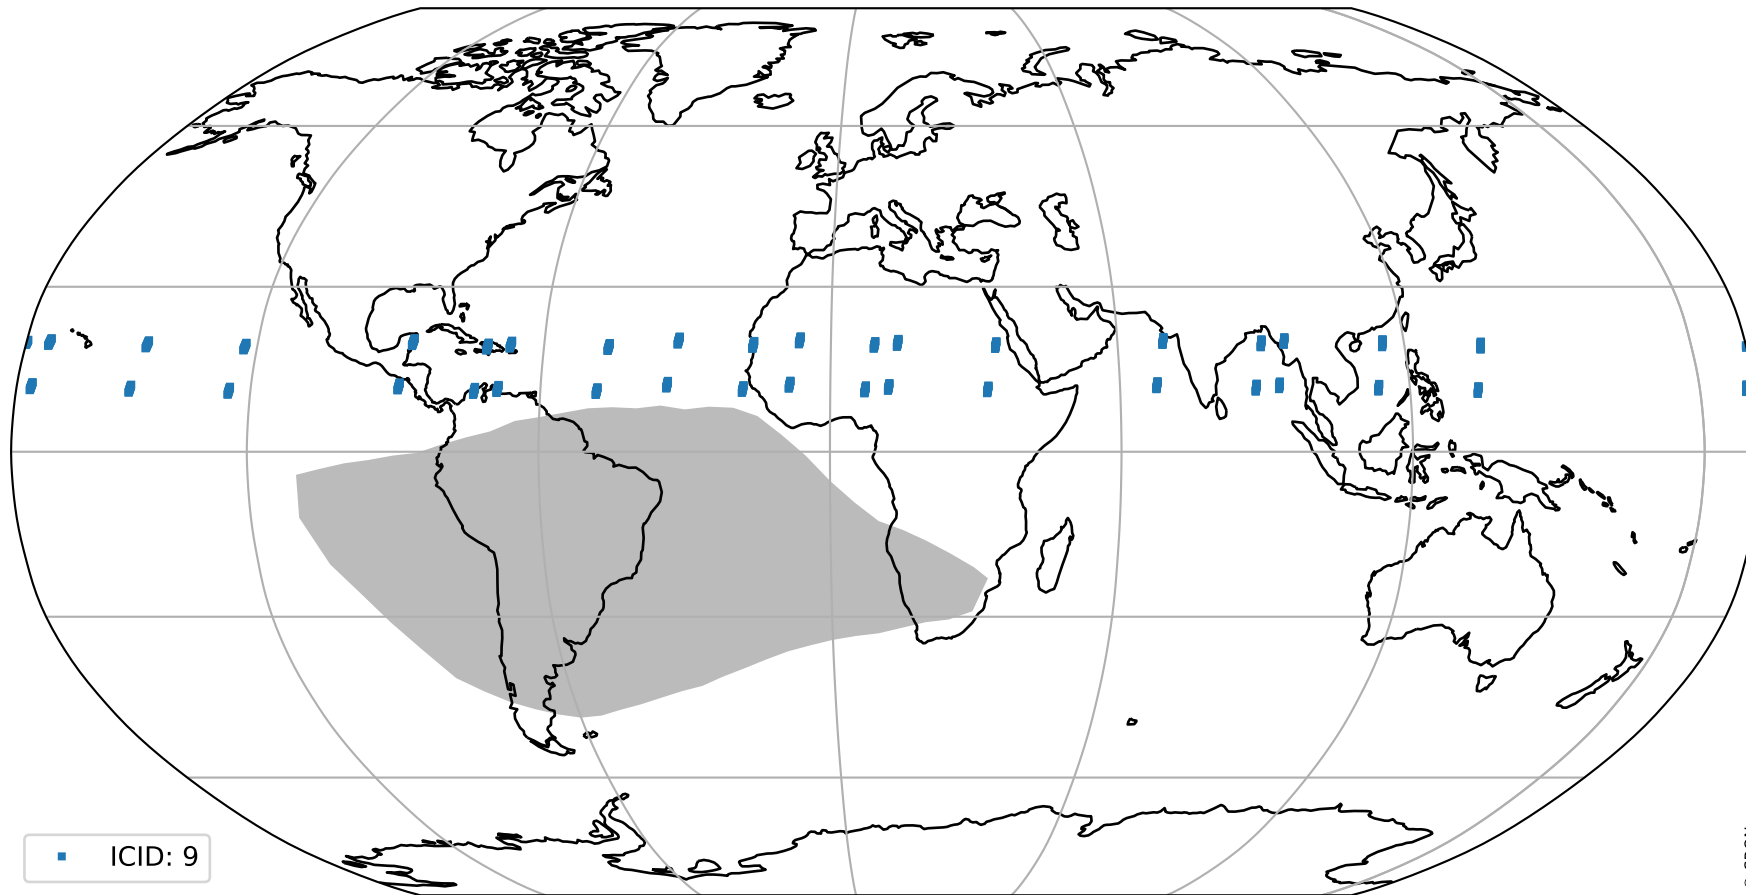

Tropomi SWIR pixel quality (official)

orbits : 19 in [5257, 5302]
coverage : 2018-10-19 / 2018-10-22
bad (quality < 0.8) : 2497
worst (quality < 0.1) : 243
created : 2023-08-22T07:48:28

Tropomi SWIR pixel quality (official)

orbits : 19 in [5257, 5302]
coverage : 2018-10-19 / 2018-10-22
to good : 354
good to bad : 741
to worst : 112
created : 2023-08-22T07:48:28

total quality compared with SWIR pixel-quality CKD

Tropomi SWIR pixel quality (official)

orbits : 19 in [5257, 5302]
coverage : 2018-10-19 / 2018-10-22
created : 2023-08-22T07:48:29

Histograms of pixel-quality

Tropomi SWIR pixel quality (official) ground-tracks of Sentinel-5P

orbits : 19 in [5257, 5302]
coverage : 2018-10-19 / 2018-10-22
created : 2023-08-22T07:48:29