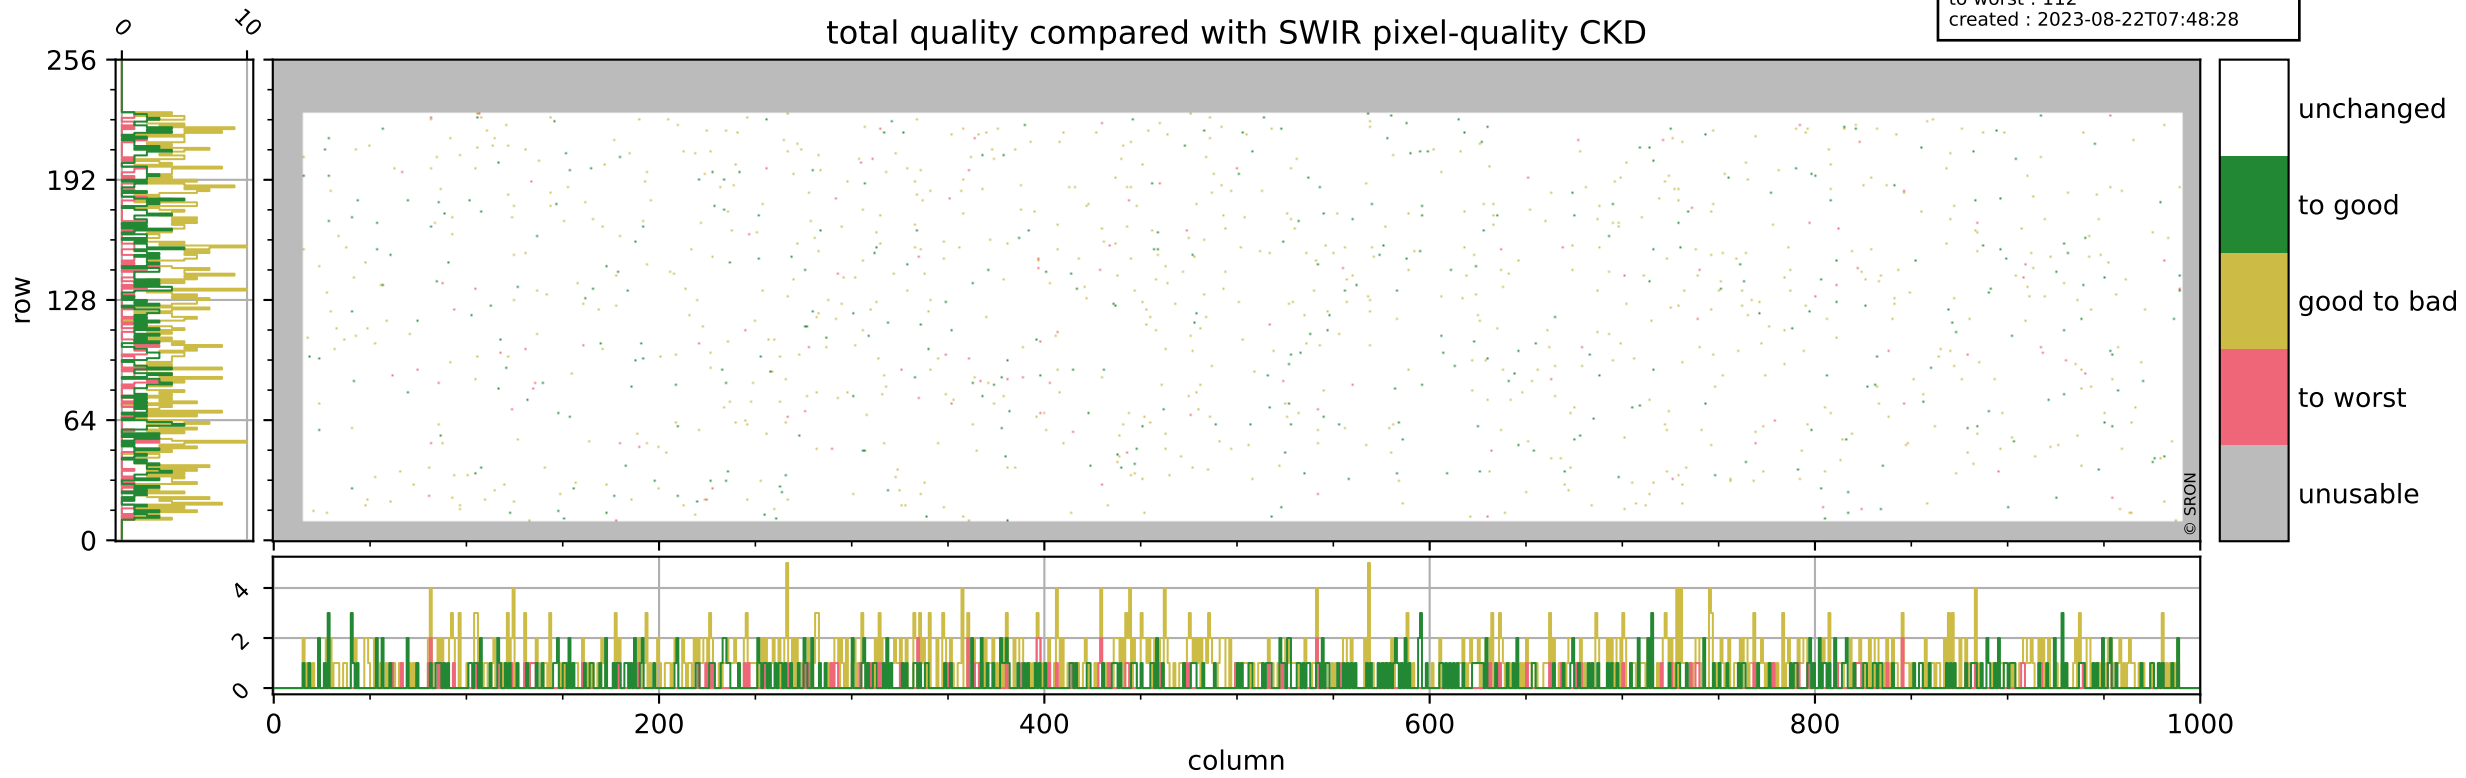

Tropomi SWIR pixel quality (official)

orbits : 19 in [5257, 5302]
coverage : 2018-10-19 / 2018-10-22
bad (quality < 0.8) : 293
worst (quality < 0.1) : 113
created : 2023-08-22T07:48:28

pixel-quality map (dark)

Tropomi SWIR pixel quality (official)

orbits : 19 in [5257, 5302]
coverage : 2018-10-19 / 2018-10-22
bad (quality < 0.8) : 2497
worst (quality < 0.1) : 243
created : 2023-08-22T07:48:28

Tropomi SWIR pixel quality (official)

orbits : 19 in [5257, 5302]
coverage : 2018-10-19 / 2018-10-22
to good : 354
good to bad : 741
to worst : 112
created : 2023-08-22T07:48:28

total quality compared with SWIR pixel-quality CKD

Tropomi SWIR pixel quality (official)

orbits : 19 in [5257, 5302]
coverage : 2018-10-19 / 2018-10-22
created : 2023-08-22T07:48:29

Histograms of pixel-quality

Tropomi SWIR pixel quality (official) ground-tracks of Sentinel-5P

orbits : 19 in [5257, 5302]
coverage : 2018-10-19 / 2018-10-22
created : 2023-08-22T07:48:29