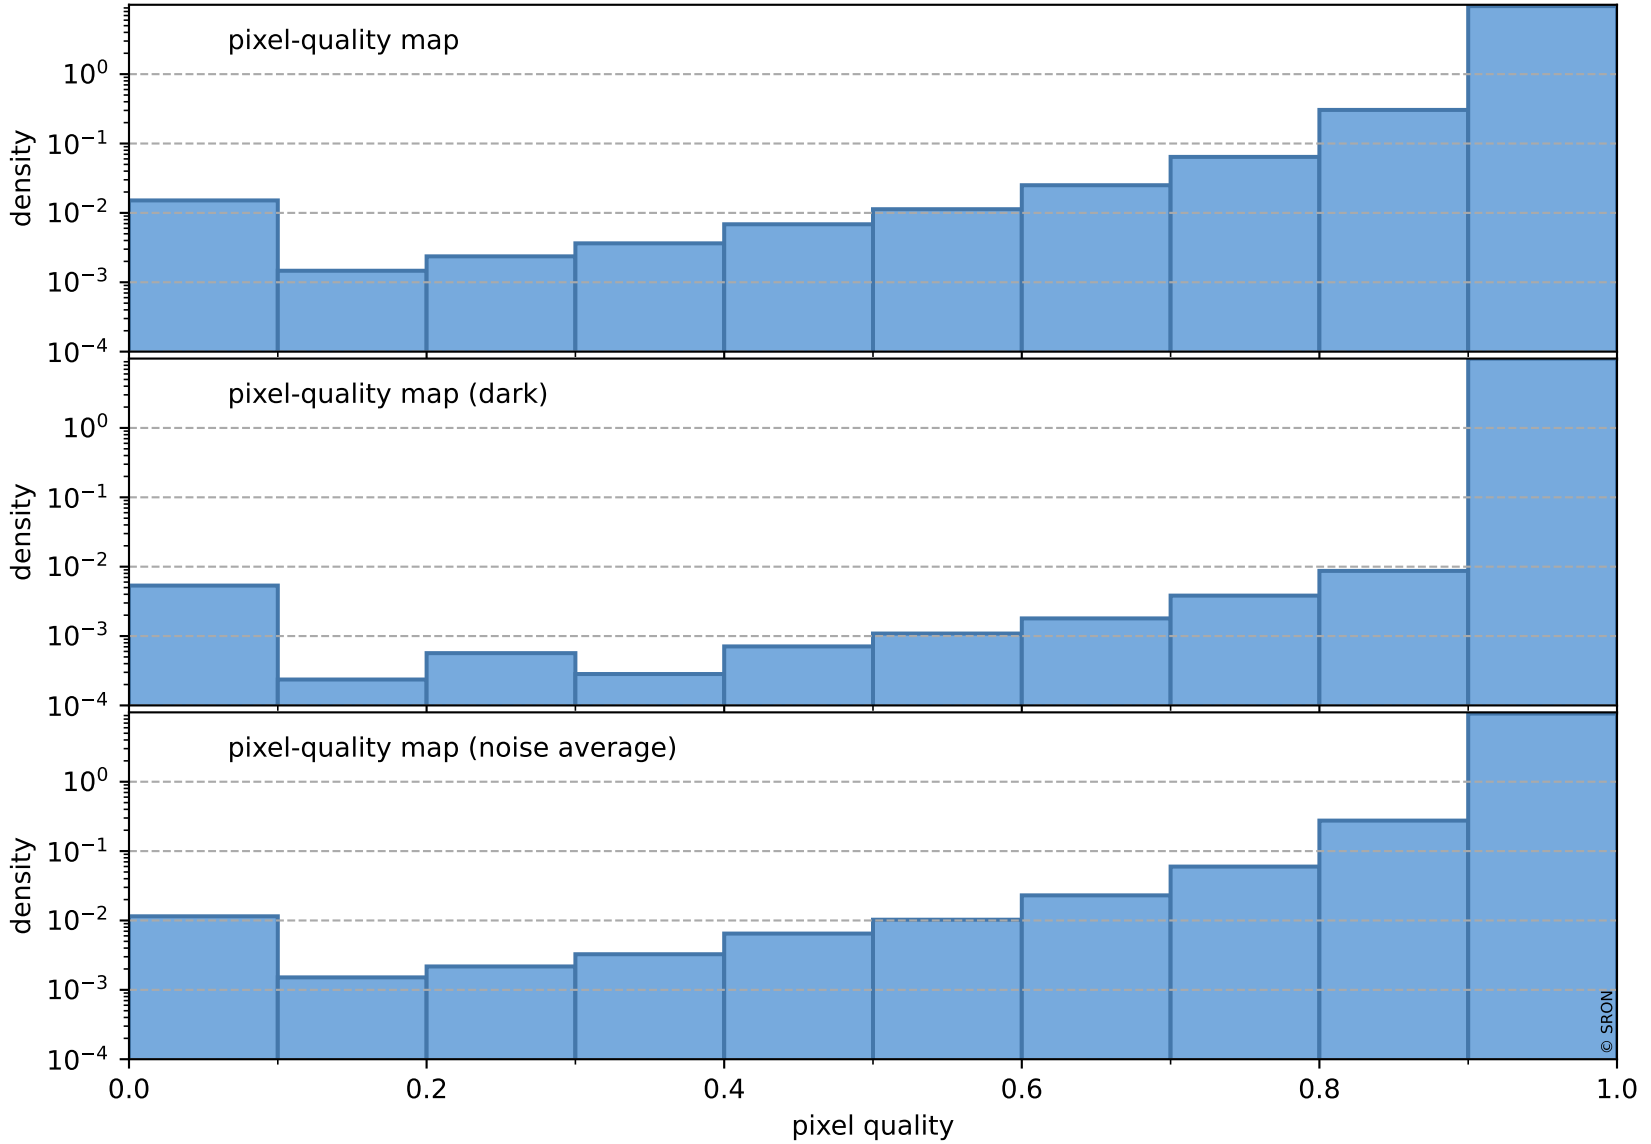

orbits : 19 in [5257, 5302]
coverage : 2018-10-19 / 2018-10-22
to good : 354
good to bad : 741
to worst : 112
created : 2023-08-22T07:48:28

total quality compared with SWIR pixel-quality CKD

Tropomi SWIR pixel quality (official)

orbits : 19 in [5257, 5302]
coverage : 2018-10-19 / 2018-10-22
created : 2023-08-22T07:48:29

Histograms of pixel-quality

Tropomi SWIR pixel quality (official) ground-tracks of Sentinel-5P

orbits : 19 in [5257, 5302]
coverage : 2018-10-19 / 2018-10-22
created : 2023-08-22T07:48:29