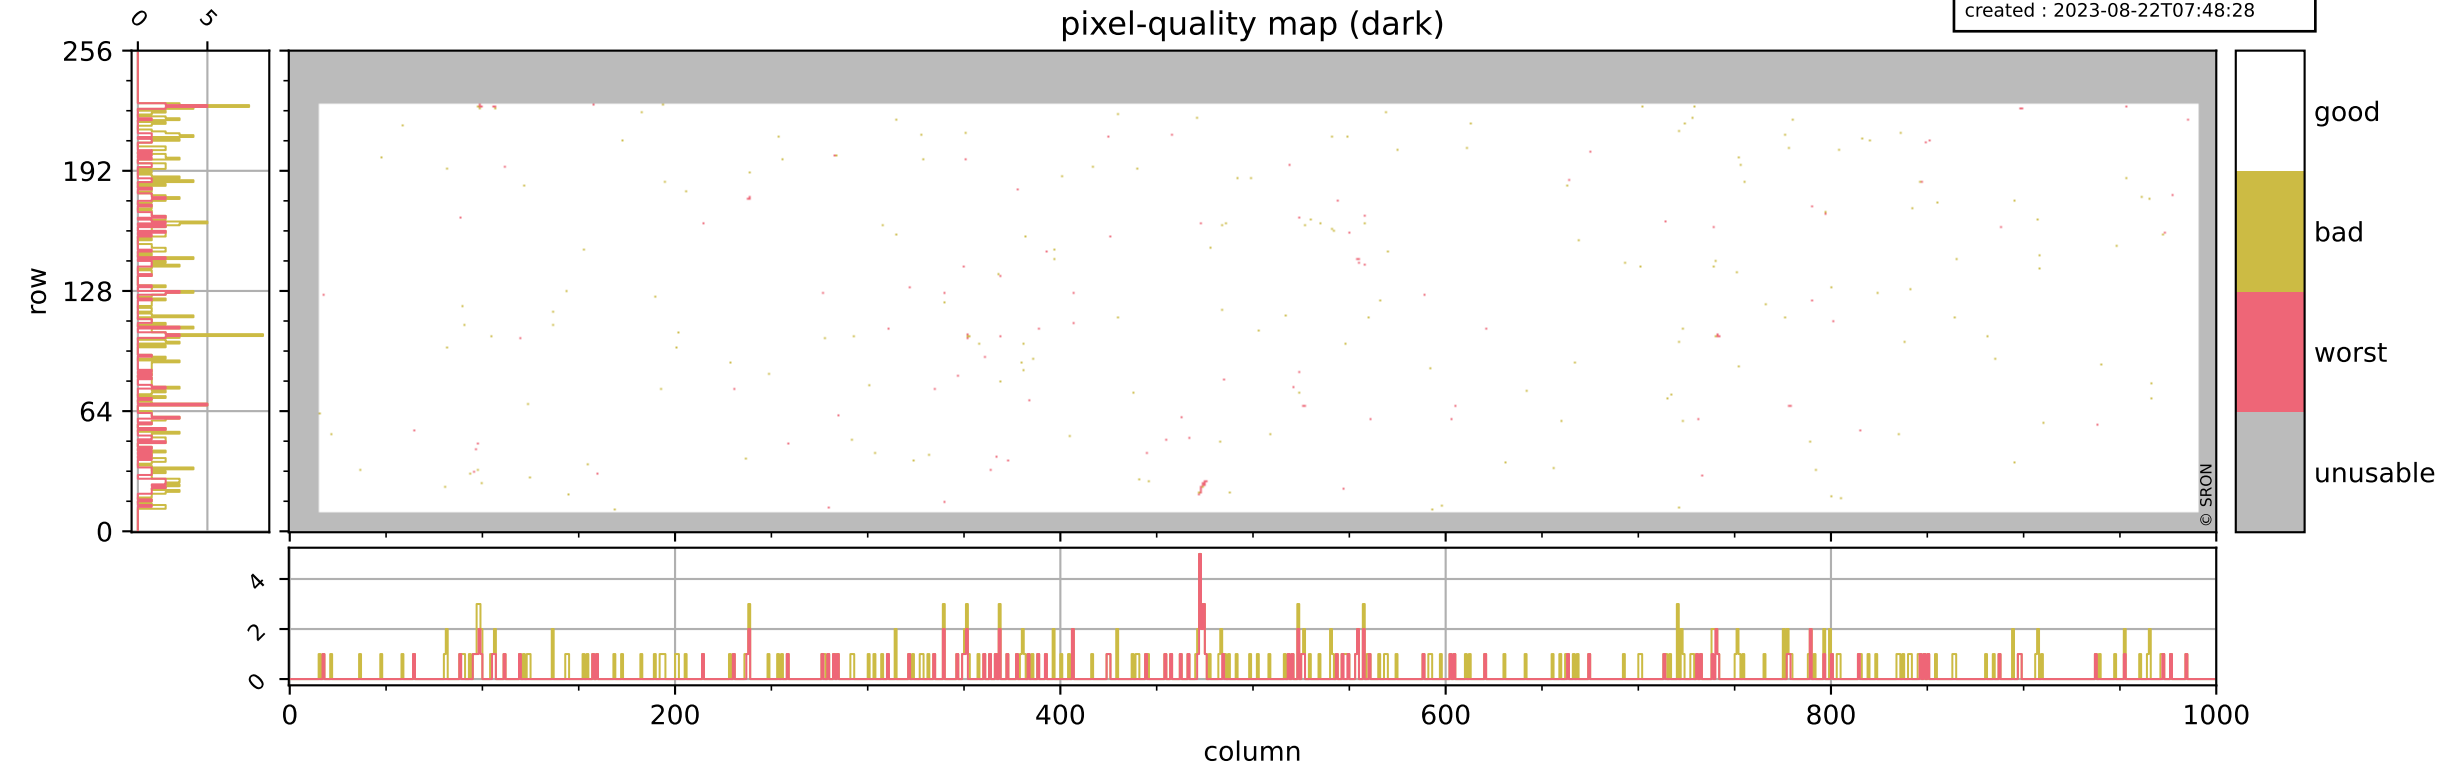

Tropomi SWIR pixel quality (official)

orbits : 19 in [5257, 5302]
coverage : 2018-10-19 / 2018-10-22
bad (quality < 0.8) : 2749
worst (quality < 0.1) : 320
created : 2023-08-22T07:48:28

pixel-quality map

Tropomi SWIR pixel quality (official)

orbits : 19 in [5257, 5302]
coverage : 2018-10-19 / 2018-10-22
bad (quality < 0.8) : 293
worst (quality < 0.1) : 113
created : 2023-08-22T07:48:28

pixel-quality map (dark)

Tropomi SWIR pixel quality (official)

orbits : 19 in [5257, 5302]
coverage : 2018-10-19 / 2018-10-22
bad (quality < 0.8) : 2497
worst (quality < 0.1) : 243
created : 2023-08-22T07:48:28

Tropomi SWIR pixel quality (official)

orbits : 19 in [5257, 5302]
coverage : 2018-10-19 / 2018-10-22
created : 2023-08-22T07:48:29

Histograms of pixel-quality

Tropomi SWIR pixel quality (official) ground-tracks of Sentinel-5P

orbits : 19 in [5257, 5302]
coverage : 2018-10-19 / 2018-10-22
created : 2023-08-22T07:48:29