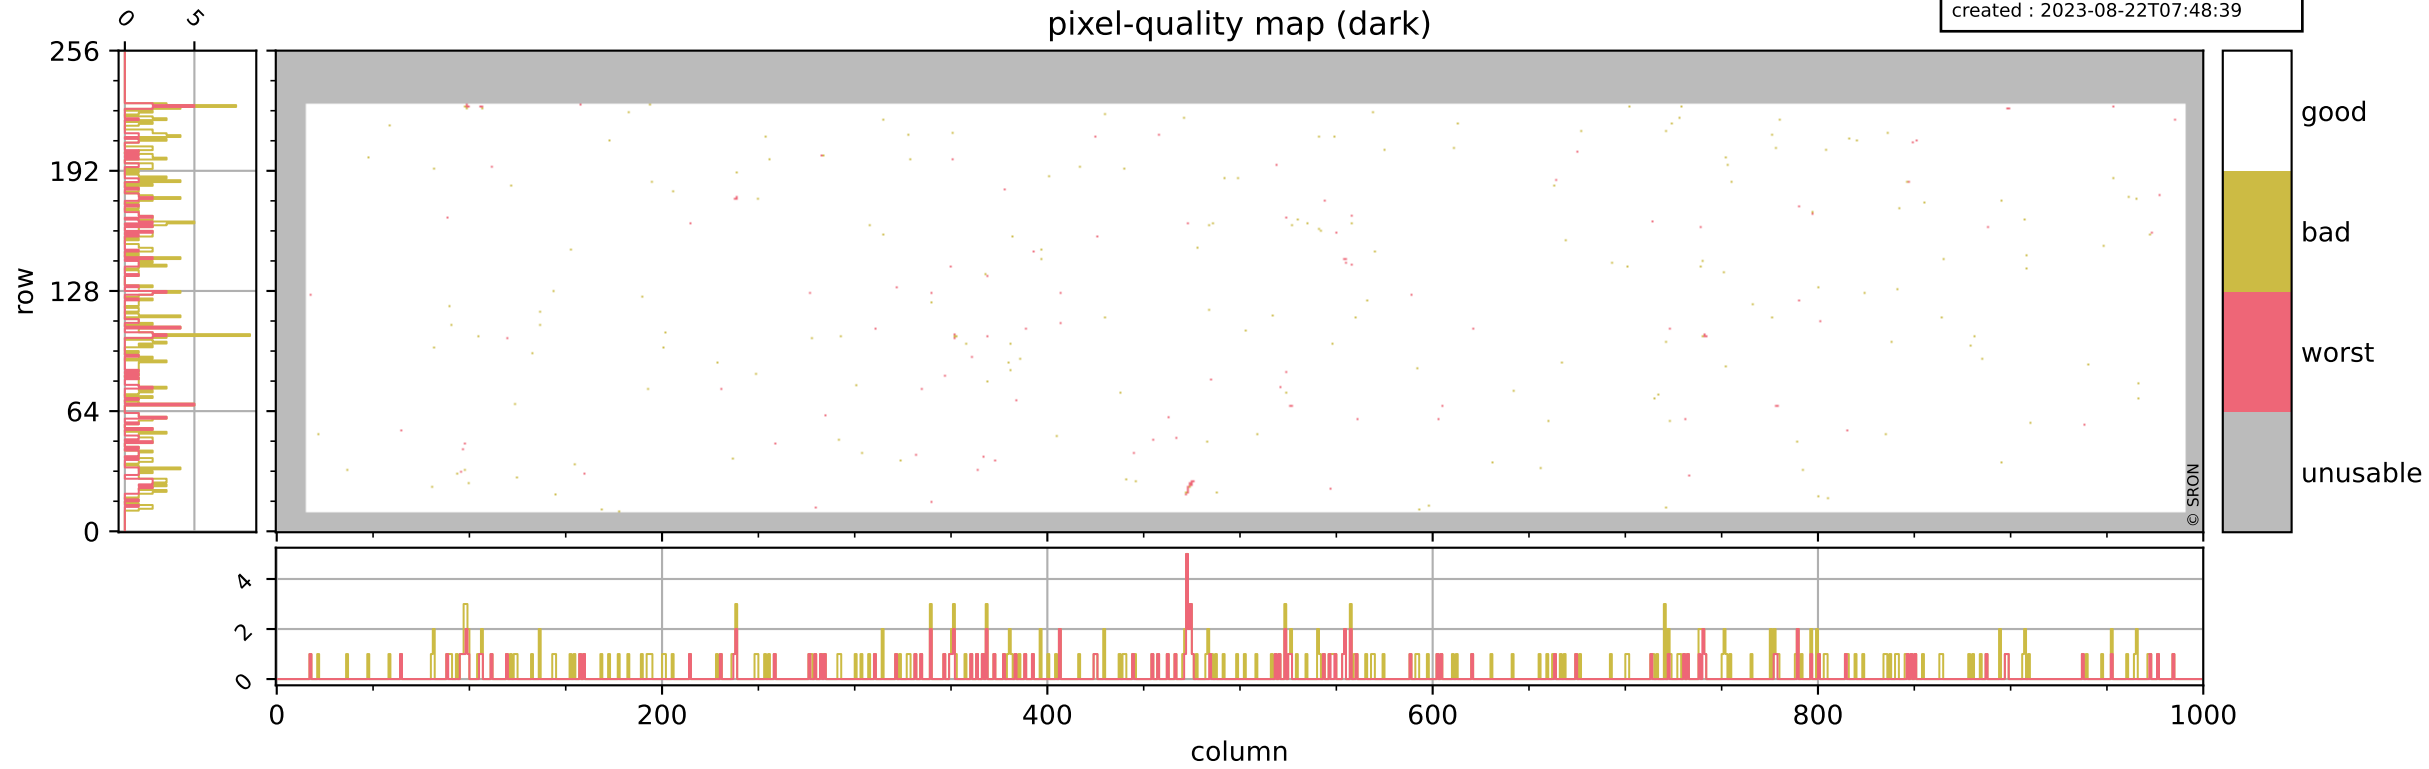

Tropomi SWIR pixel quality (official)

orbits : 19 in [5332, 5377]
coverage : 2018-10-24 / 2018-10-27
bad (quality < 0.8) : 2736
worst (quality < 0.1) : 308
created : 2023-08-22T07:48:39

pixel-quality map

Tropomi SWIR pixel quality (official)

orbits : 19 in [5332, 5377]
coverage : 2018-10-24 / 2018-10-27
bad (quality < 0.8) : 297
worst (quality < 0.1) : 115
created : 2023-08-22T07:48:39

pixel-quality map (dark)

Tropomi SWIR pixel quality (official)

orbits : 19 in [5332, 5377]
coverage : 2018-10-24 / 2018-10-27
bad (quality < 0.8) : 2485
worst (quality < 0.1) : 230
created : 2023-08-22T07:48:39

pixel-quality map (noise average)

Tropomi SWIR pixel quality (official)

orbits : 19 in [5332, 5377]
coverage : 2018-10-24 / 2018-10-27
to good : 350
good to bad : 730
to worst : 99
created : 2023-08-22T07:48:39

total quality compared with SWIR pixel-quality CKD