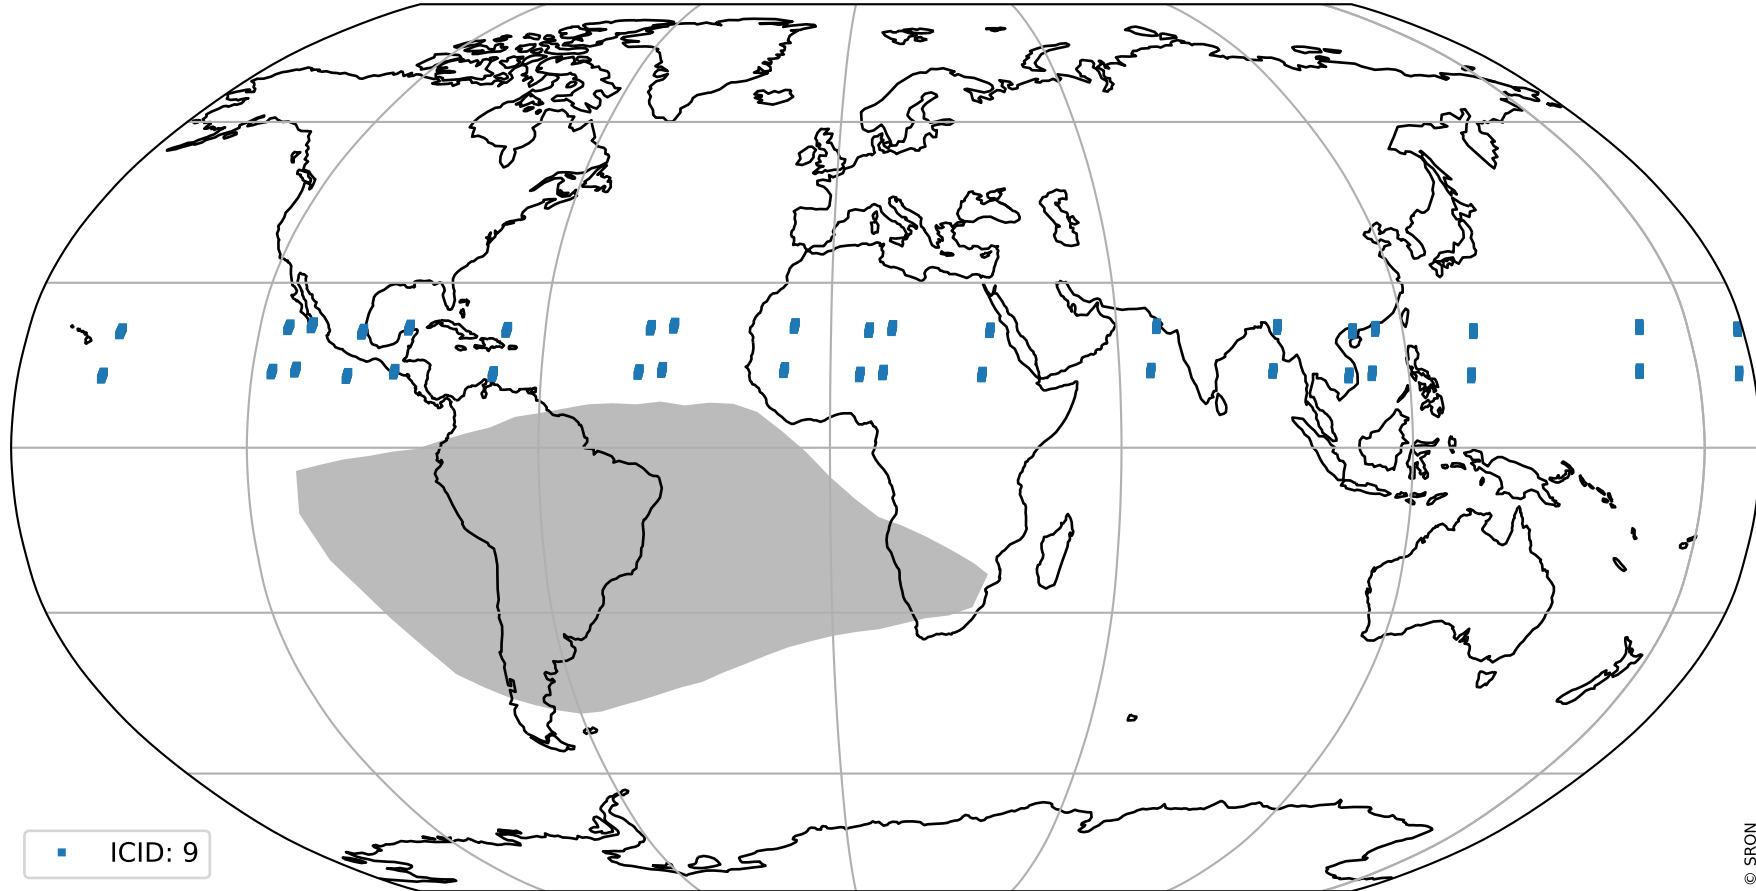

Tropomi SWIR pixel quality (official)

orbits : 19 in [5332, 5377]
coverage : 2018-10-24 / 2018-10-27
created : 2023-08-22T07:48:40

Histograms of pixel-quality

Tropomi SWIR pixel quality (official) ground-tracks of Sentinel-5P

orbits : 19 in [5332, 5377]
coverage : 2018-10-24 / 2018-10-27
created : 2023-08-22T07:48:40

Tropomi SWIR pixel quality (official)

orbits : [2827, 5377]
coverage : 2018-04-30 / 2018-10-27
created : 2023-08-22T07:48:40