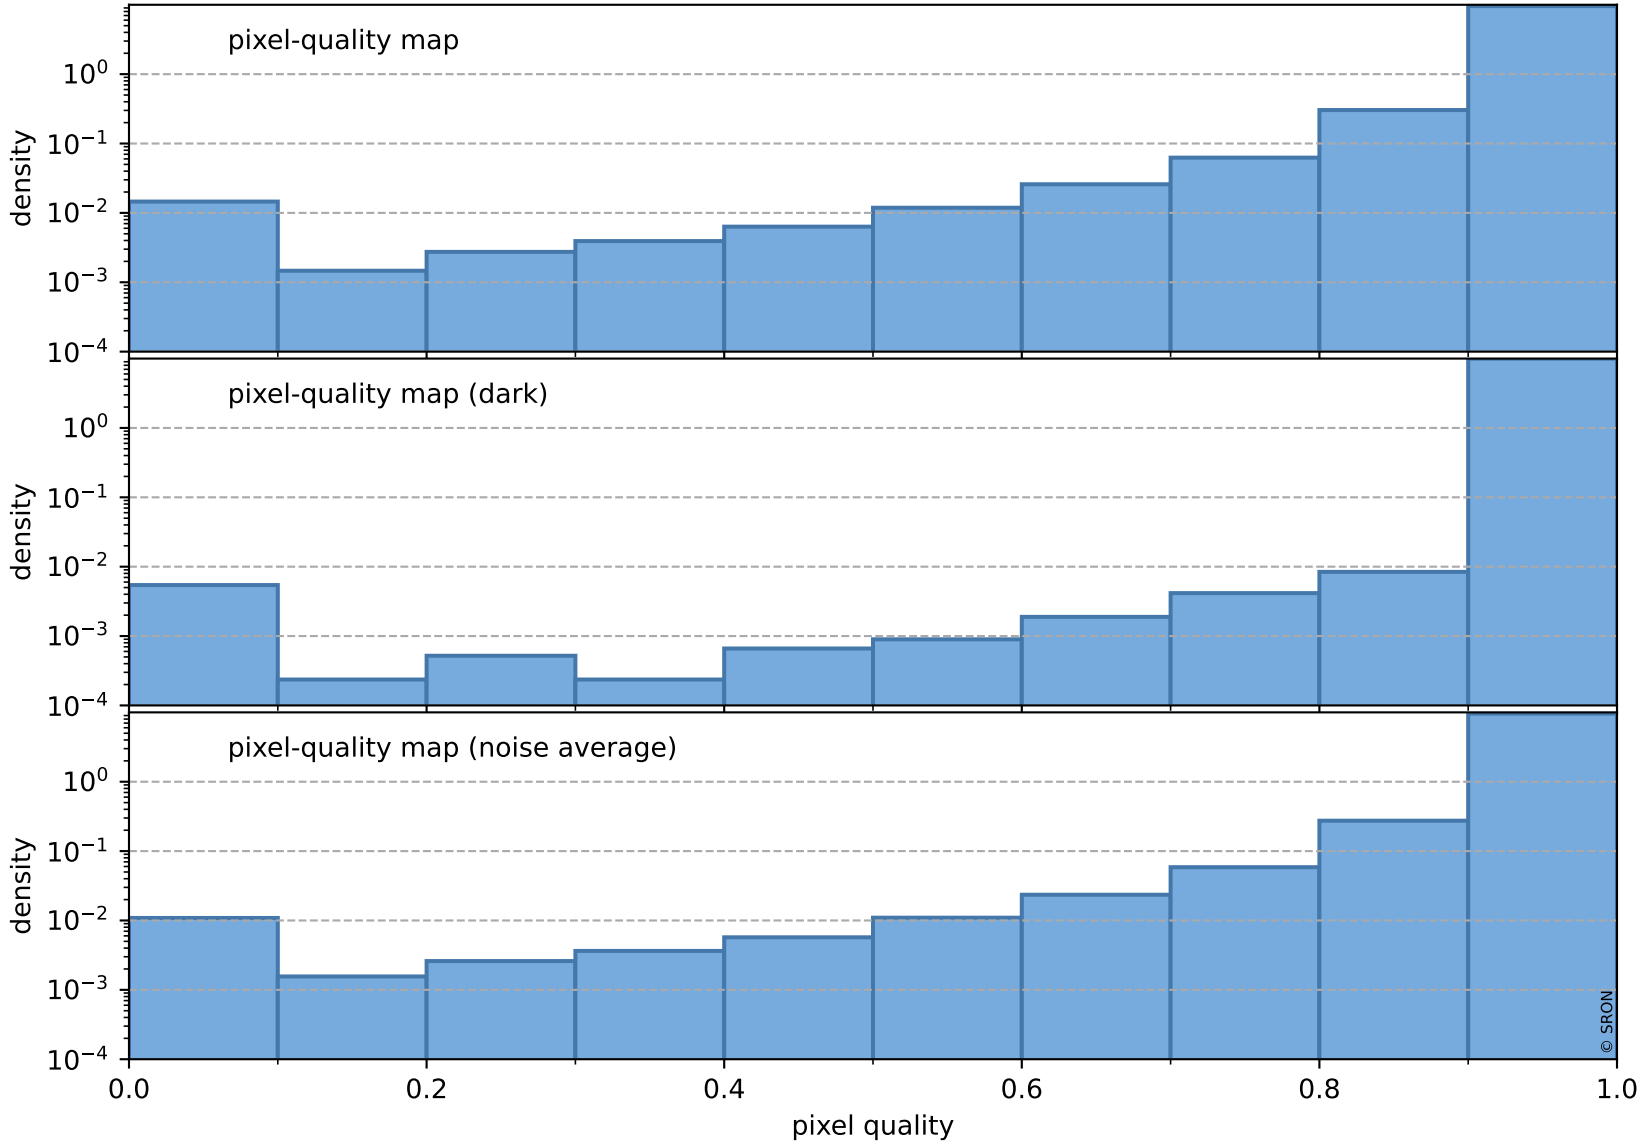

Tropomi SWIR pixel quality (official)

orbits : 19 in [5332, 5377]
coverage : 2018-10-24 / 2018-10-27
to good : 350
good to bad : 730
to worst : 99
created : 2023-08-22T07:48:39

total quality compared with SWIR pixel-quality CKD

Tropomi SWIR pixel quality (official)

orbits : 19 in [5332, 5377]
coverage : 2018-10-24 / 2018-10-27
created : 2023-08-22T07:48:40

Histograms of pixel-quality

Tropomi SWIR pixel quality (official) ground-tracks of Sentinel-5P

orbits : 19 in [5332, 5377]
coverage : 2018-10-24 / 2018-10-27
created : 2023-08-22T07:48:40

Tropomi SWIR pixel quality (official)

orbits : [2827, 5377]
coverage : 2018-04-30 / 2018-10-27
created : 2023-08-22T07:48:40