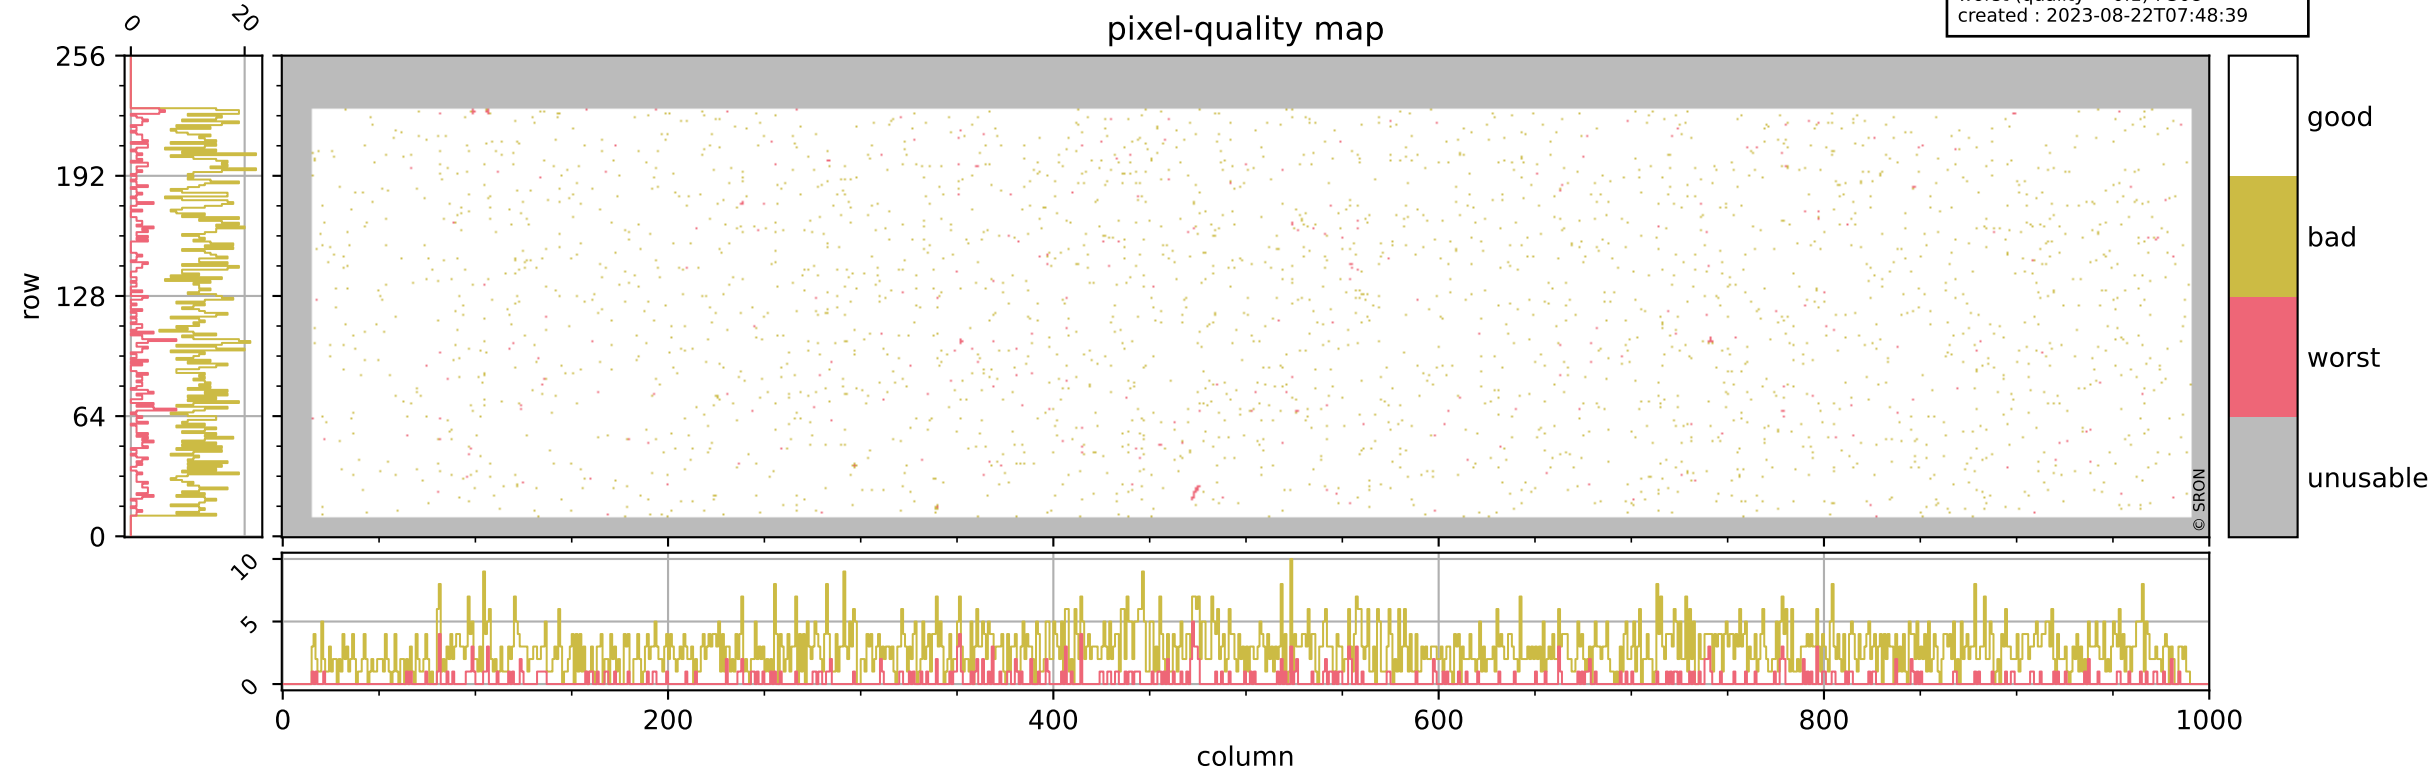

Tropomi SWIR pixel quality (official)

orbits : 19 in [5332, 5377]
coverage : 2018-10-24 / 2018-10-27
bad (quality < 0.8) : 2736
worst (quality < 0.1) : 308
created : 2023-08-22T07:48:39

pixel-quality map

Tropomi SWIR pixel quality (official)

orbits : 19 in [5332, 5377]
coverage : 2018-10-24 / 2018-10-27
bad (quality < 0.8) : 297
worst (quality < 0.1) : 115
created : 2023-08-22T07:48:39

pixel-quality map (dark)

Tropomi SWIR pixel quality (official)

orbits : 19 in [5332, 5377]
coverage : 2018-10-24 / 2018-10-27
bad (quality < 0.8) : 2485
worst (quality < 0.1) : 230
created : 2023-08-22T07:48:39

pixel-quality map (noise average)

Tropomi SWIR pixel quality (official)

orbits : 19 in [5332, 5377]
coverage : 2018-10-24 / 2018-10-27
created : 2023-08-22T07:48:40

Histograms of pixel-quality

Tropomi SWIR pixel quality (official) ground-tracks of Sentinel-5P