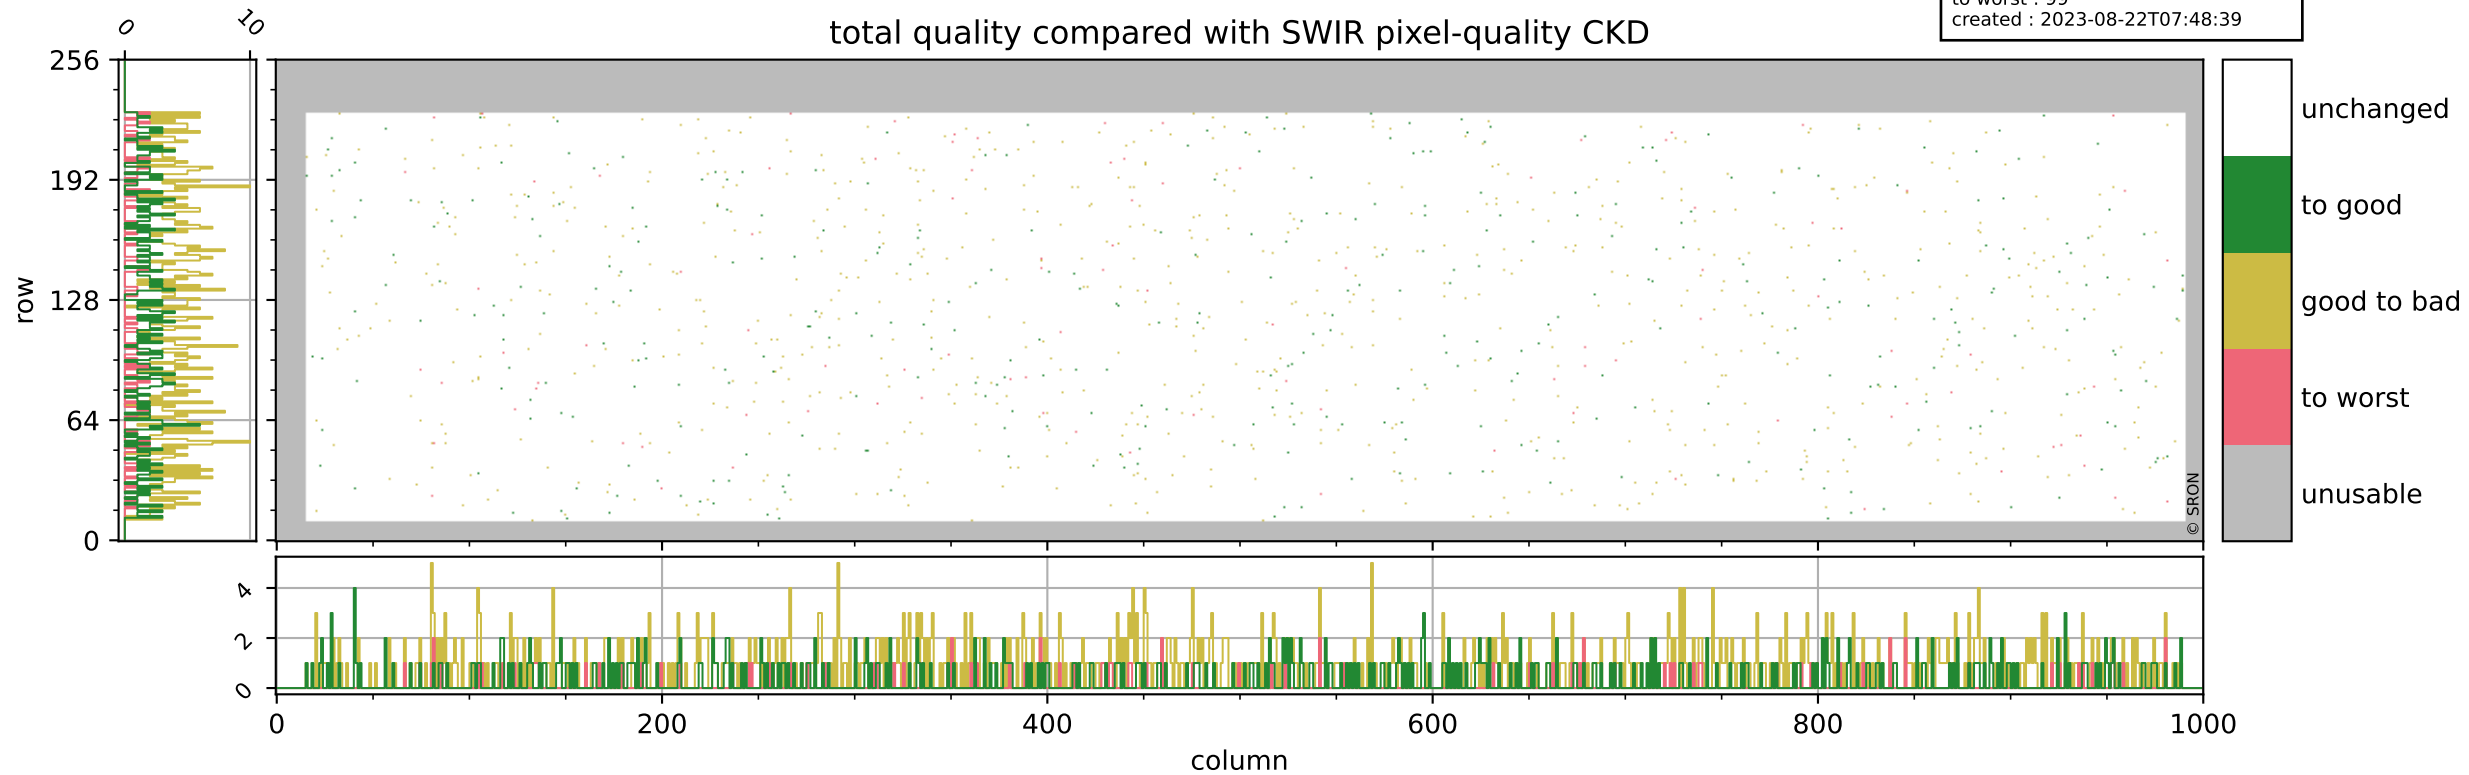

Tropomi SWIR pixel quality (official)

orbits : 19 in [5332, 5377]
coverage : 2018-10-24 / 2018-10-27
bad (quality < 0.8) : 297
worst (quality < 0.1) : 115
created : 2023-08-22T07:48:39

pixel-quality map (dark)

Tropomi SWIR pixel quality (official)

orbits : 19 in [5332, 5377]
coverage : 2018-10-24 / 2018-10-27
bad (quality < 0.8) : 2485
worst (quality < 0.1) : 230
created : 2023-08-22T07:48:39

pixel-quality map (noise average)

Tropomi SWIR pixel quality (official)

orbits : 19 in [5332, 5377]
coverage : 2018-10-24 / 2018-10-27
to good : 350
good to bad : 730
to worst : 99
created : 2023-08-22T07:48:39

total quality compared with SWIR pixel-quality CKD

Tropomi SWIR pixel quality (official)

orbits : 19 in [5332, 5377]
coverage : 2018-10-24 / 2018-10-27
created : 2023-08-22T07:48:40

Histograms of pixel-quality

Tropomi SWIR pixel quality (official) ground-tracks of Sentinel-5P