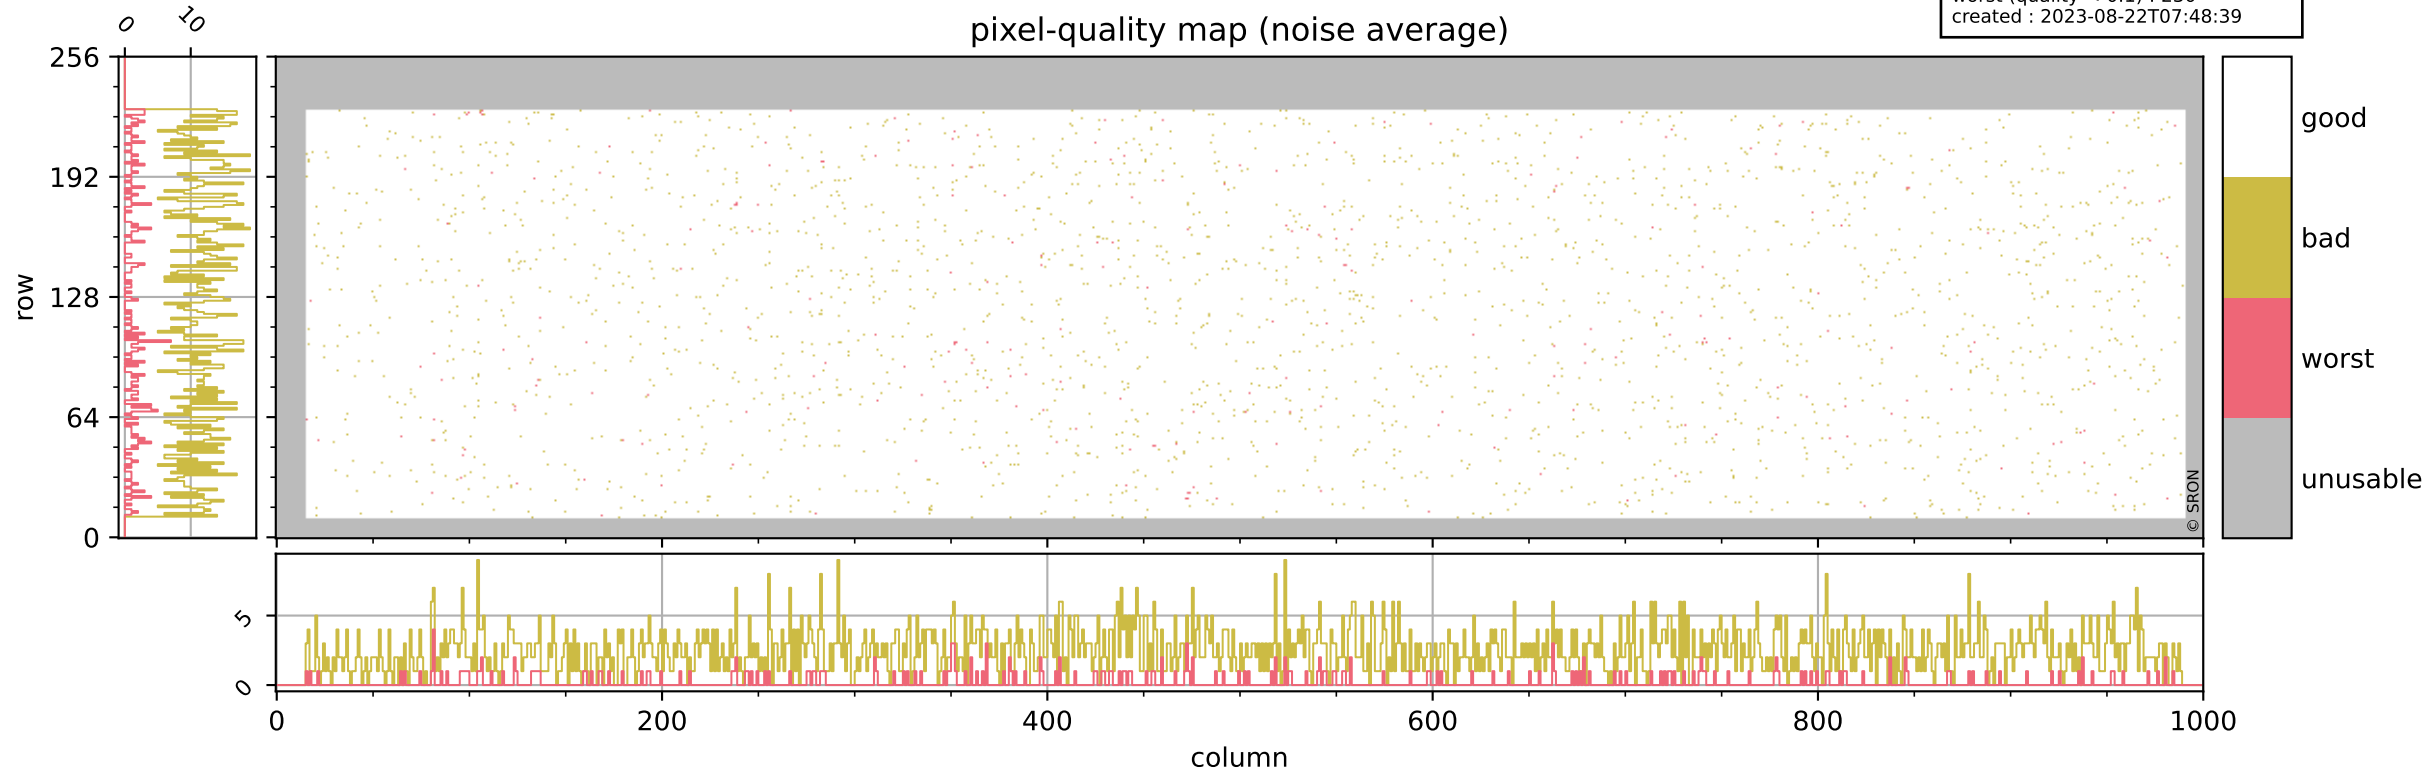

Tropomi SWIR pixel quality (official)

orbits : 19 in [5332, 5377]
coverage : 2018-10-24 / 2018-10-27
bad (quality < 0.8) : 297
worst (quality < 0.1) : 115
created : 2023-08-22T07:48:39

pixel-quality map (dark)

Tropomi SWIR pixel quality (official)

orbits : 19 in [5332, 5377]
coverage : 2018-10-24 / 2018-10-27
bad (quality < 0.8) : 2485
worst (quality < 0.1) : 230
created : 2023-08-22T07:48:39

pixel-quality map (noise average)

Tropomi SWIR pixel quality (official)

orbits : 19 in [5332, 5377]
coverage : 2018-10-24 / 2018-10-27
to good : 350
good to bad : 730
to worst : 99
created : 2023-08-22T07:48:39

total quality compared with SWIR pixel-quality CKD

Tropomi SWIR pixel quality (official)

orbits : 19 in [5332, 5377]
coverage : 2018-10-24 / 2018-10-27
created : 2023-08-22T07:48:40

Histograms of pixel-quality

Tropomi SWIR pixel quality (official) ground-tracks of Sentinel-5P