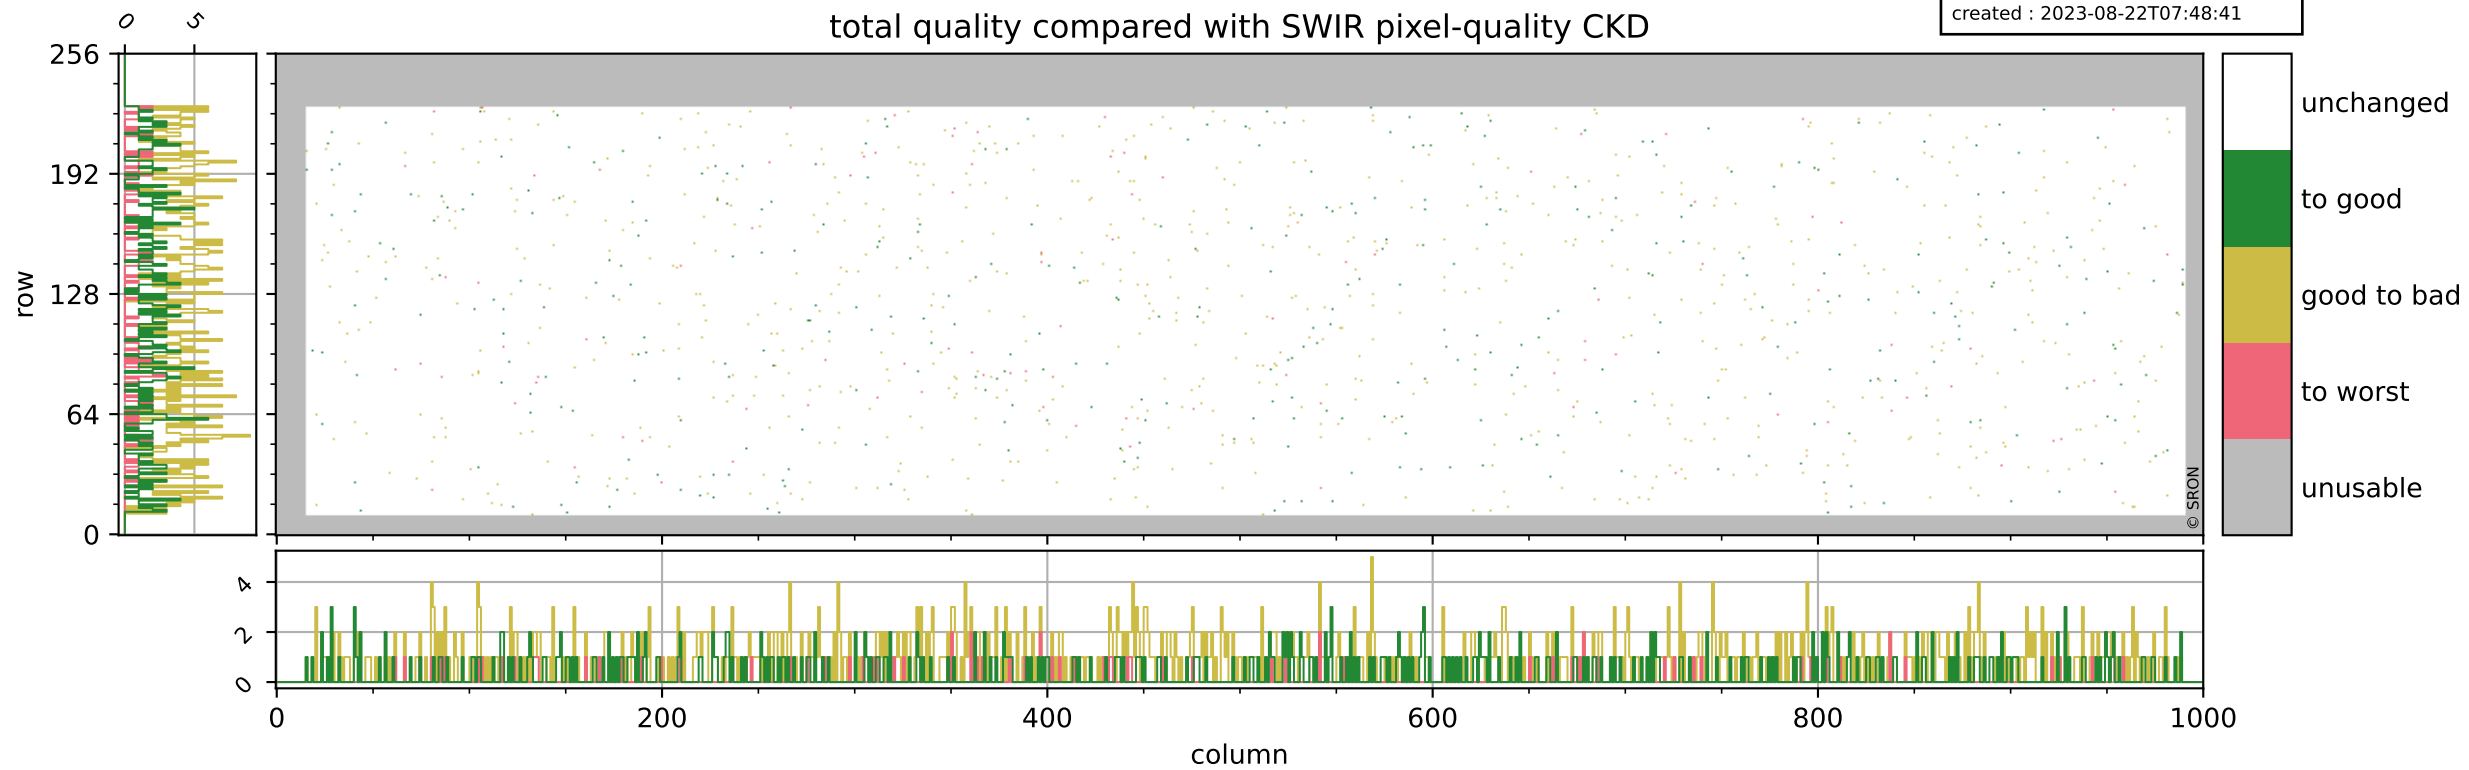

Tropomi SWIR pixel quality (official)

orbits : 18 in [5347, 5392]
coverage : 2018-10-25 / 2018-10-28
bad (quality < 0.8) : 296
worst (quality < 0.1) : 115
created : 2023-08-22T07:48:41

Tropomi SWIR pixel quality (official)

orbits : 18 in [5347, 5392]
coverage : 2018-10-25 / 2018-10-28
bad (quality < 0.8) : 2482
worst (quality < 0.1) : 227
created : 2023-08-22T07:48:41

pixel-quality map (noise average)

Tropomi SWIR pixel quality (official)

orbits : 18 in [5347, 5392]
coverage : 2018-10-25 / 2018-10-28
to good : 357
good to bad : 738
to worst : 97
created : 2023-08-22T07:48:41

total quality compared with SWIR pixel-quality CKD

Tropomi SWIR pixel quality (official)

orbits : 18 in [5347, 5392]
coverage : 2018-10-25 / 2018-10-28
created : 2023-08-22T07:48:42

Histograms of pixel-quality

Tropomi SWIR pixel quality (official) ground-tracks of Sentinel-5P

orbits : 18 in [5347, 5392]
coverage : 2018-10-25 / 2018-10-28
created : 2023-08-22T07:48:42