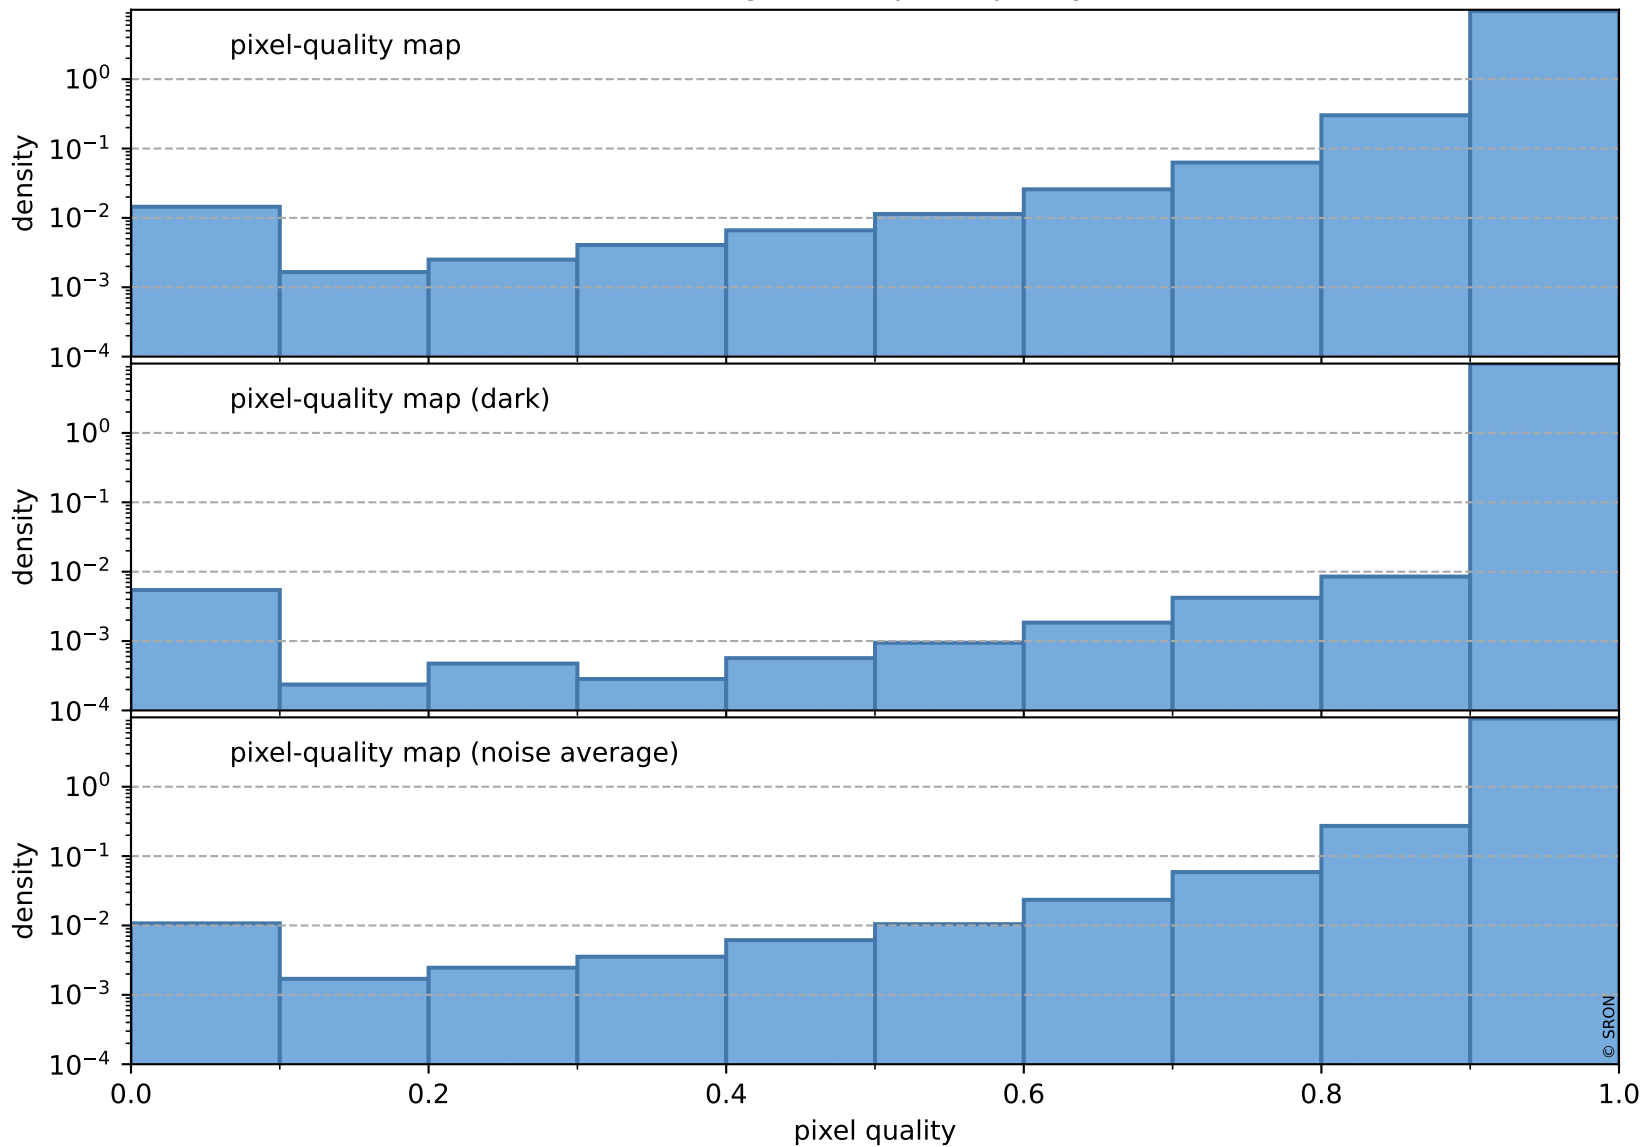

orbits : 18 in [5347, 5392]
coverage : 2018-10-25 / 2018-10-28
bad (quality < 0.8) : 2482
worst (quality < 0.1) : 227
created : 2023-08-22T07:48:41

pixel-quality map (noise average)

Tropomi SWIR pixel quality (official)

orbits : 18 in [5347, 5392]
coverage : 2018-10-25 / 2018-10-28
to good : 357
good to bad : 738
to worst : 97
created : 2023-08-22T07:48:41

total quality compared with SWIR pixel-quality CKD

Tropomi SWIR pixel quality (official)

orbits : 18 in [5347, 5392]
coverage : 2018-10-25 / 2018-10-28
created : 2023-08-22T07:48:42

Histograms of pixel-quality

Tropomi SWIR pixel quality (official) ground-tracks of Sentinel-5P

orbits : 18 in [5347, 5392]
coverage : 2018-10-25 / 2018-10-28
created : 2023-08-22T07:48:42

Tropomi SWIR pixel quality (official)

orbits : [2827, 5392]
coverage : 2018-04-30 / 2018-10-28
created : 2023-08-22T07:48:42

trend of pixel quality & temperatures