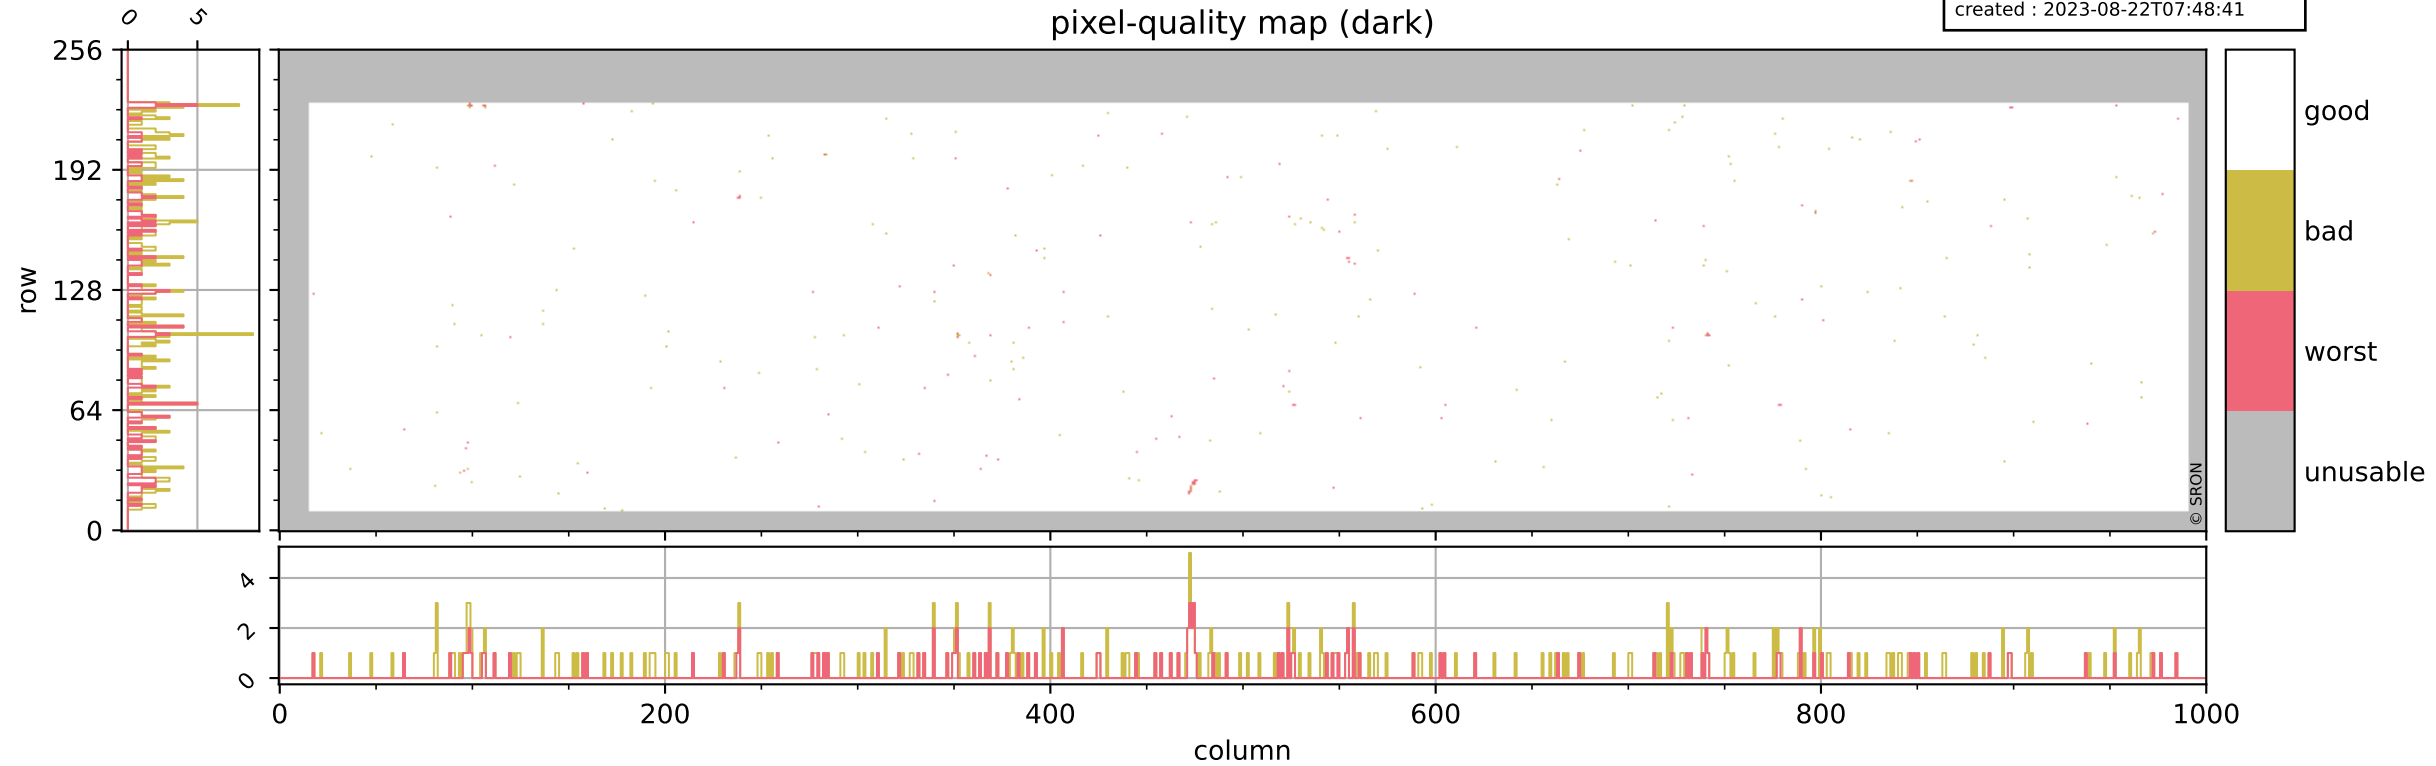

Tropomi SWIR pixel quality (official)

orbits : 18 in [5347, 5392]
coverage : 2018-10-25 / 2018-10-28
bad (quality < 0.8) : 2733
worst (quality < 0.1) : 306
created : 2023-08-22T07:48:41

pixel-quality map

Tropomi SWIR pixel quality (official)

orbits : 18 in [5347, 5392]
coverage : 2018-10-25 / 2018-10-28
bad (quality < 0.8) : 296
worst (quality < 0.1) : 115
created : 2023-08-22T07:48:41

Tropomi SWIR pixel quality (official)

orbits : 18 in [5347, 5392]
coverage : 2018-10-25 / 2018-10-28
bad (quality < 0.8) : 2482
worst (quality < 0.1) : 227
created : 2023-08-22T07:48:41

pixel-quality map (noise average)

Tropomi SWIR pixel quality (official)

orbits : 18 in [5347, 5392]
coverage : 2018-10-25 / 2018-10-28
created : 2023-08-22T07:48:42

Histograms of pixel-quality

Tropomi SWIR pixel quality (official) ground-tracks of Sentinel-5P

orbits : 18 in [5347, 5392]
coverage : 2018-10-25 / 2018-10-28
created : 2023-08-22T07:48:42