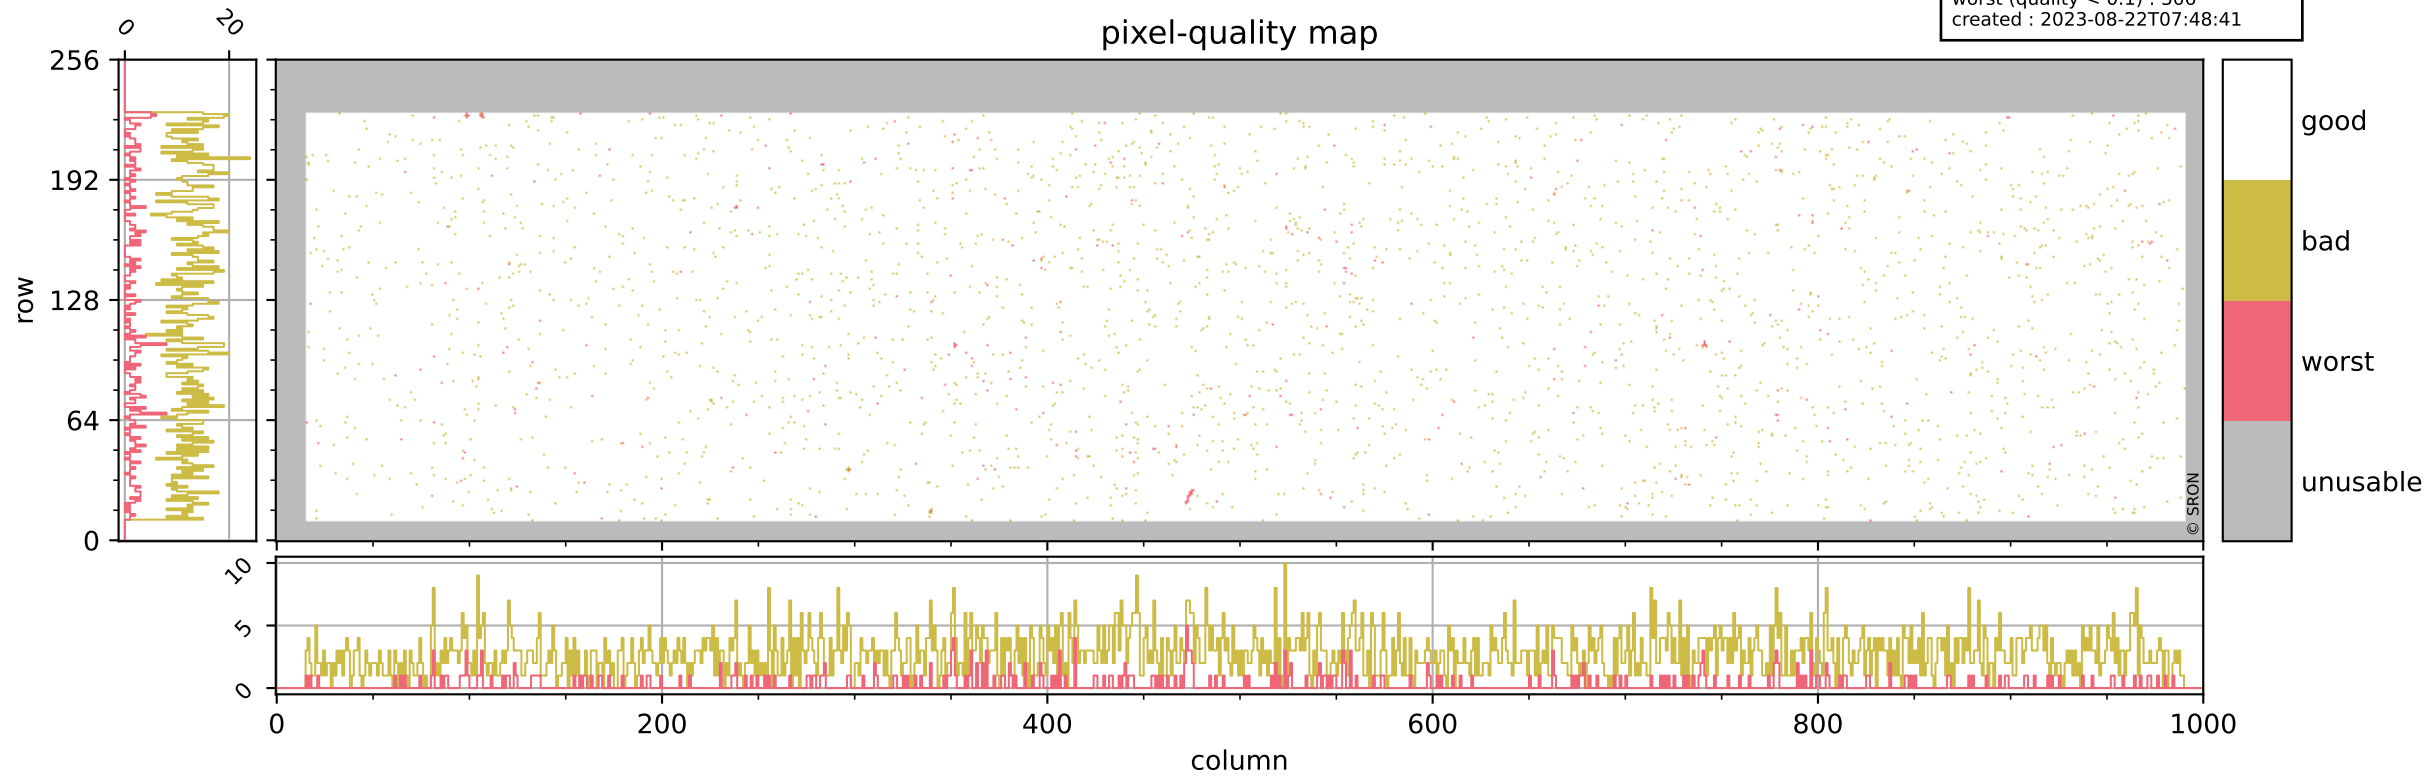

Tropomi SWIR pixel quality (official)

orbits : 18 in [5347, 5392]
coverage : 2018-10-25 / 2018-10-28
bad (quality < 0.8) : 2733
worst (quality < 0.1) : 306
created : 2023-08-22T07:48:41

pixel-quality map

Tropomi SWIR pixel quality (official)

orbits : 18 in [5347, 5392]
coverage : 2018-10-25 / 2018-10-28
bad (quality < 0.8) : 296
worst (quality < 0.1) : 115
created : 2023-08-22T07:48:41

Tropomi SWIR pixel quality (official)

orbits : 18 in [5347, 5392]
coverage : 2018-10-25 / 2018-10-28
bad (quality < 0.8) : 2482
worst (quality < 0.1) : 227
created : 2023-08-22T07:48:41

pixel-quality map (noise average)

Tropomi SWIR pixel quality (official)

orbits : 18 in [5347, 5392]
coverage : 2018-10-25 / 2018-10-28
created : 2023-08-22T07:48:42

Histograms of pixel-quality

Tropomi SWIR pixel quality (official) ground-tracks of Sentinel-5P

orbits : 18 in [5347, 5392]
coverage : 2018-10-25 / 2018-10-28
created : 2023-08-22T07:48:42