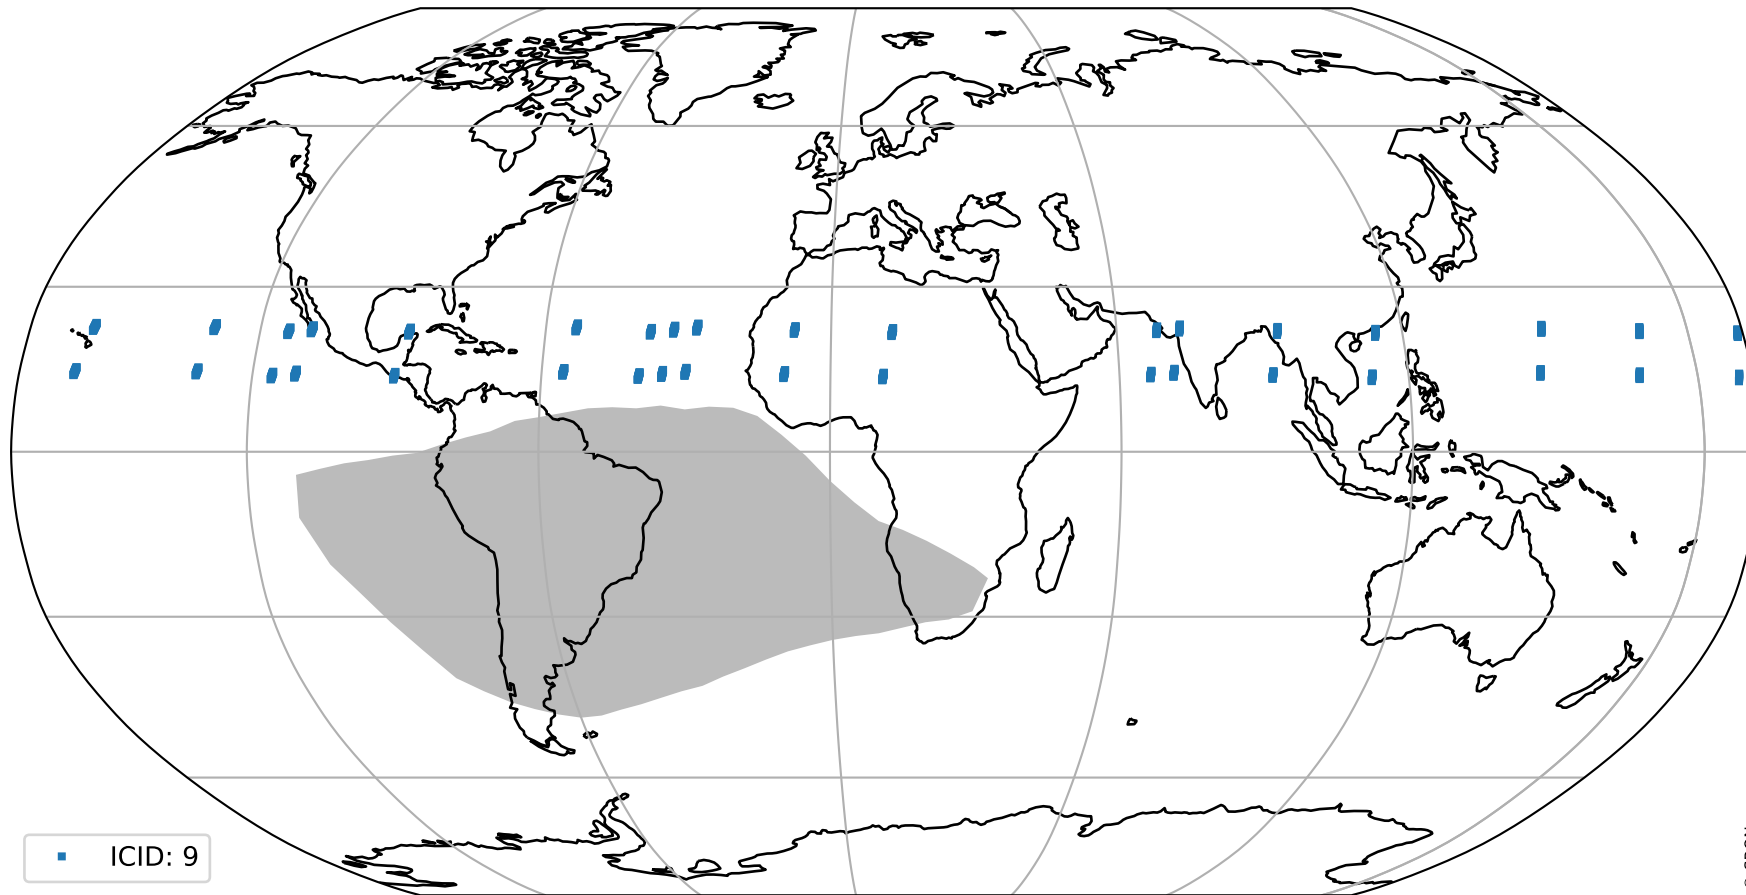

orbits : 18 in [5347, 5392]
coverage : 2018-10-25 / 2018-10-28
bad (quality < 0.8) : 2482
worst (quality < 0.1) : 227
created : 2023-08-22T07:48:41

pixel-quality map (noise average)

Tropomi SWIR pixel quality (official)

orbits : 18 in [5347, 5392]
coverage : 2018-10-25 / 2018-10-28
to good : 357
good to bad : 738
to worst : 97
created : 2023-08-22T07:48:41

total quality compared with SWIR pixel-quality CKD

Tropomi SWIR pixel quality (official)

orbits : 18 in [5347, 5392]
coverage : 2018-10-25 / 2018-10-28
created : 2023-08-22T07:48:42

Histograms of pixel-quality

Tropomi SWIR pixel quality (official) ground-tracks of Sentinel-5P

orbits : 18 in [5347, 5392]
coverage : 2018-10-25 / 2018-10-28
created : 2023-08-22T07:48:42