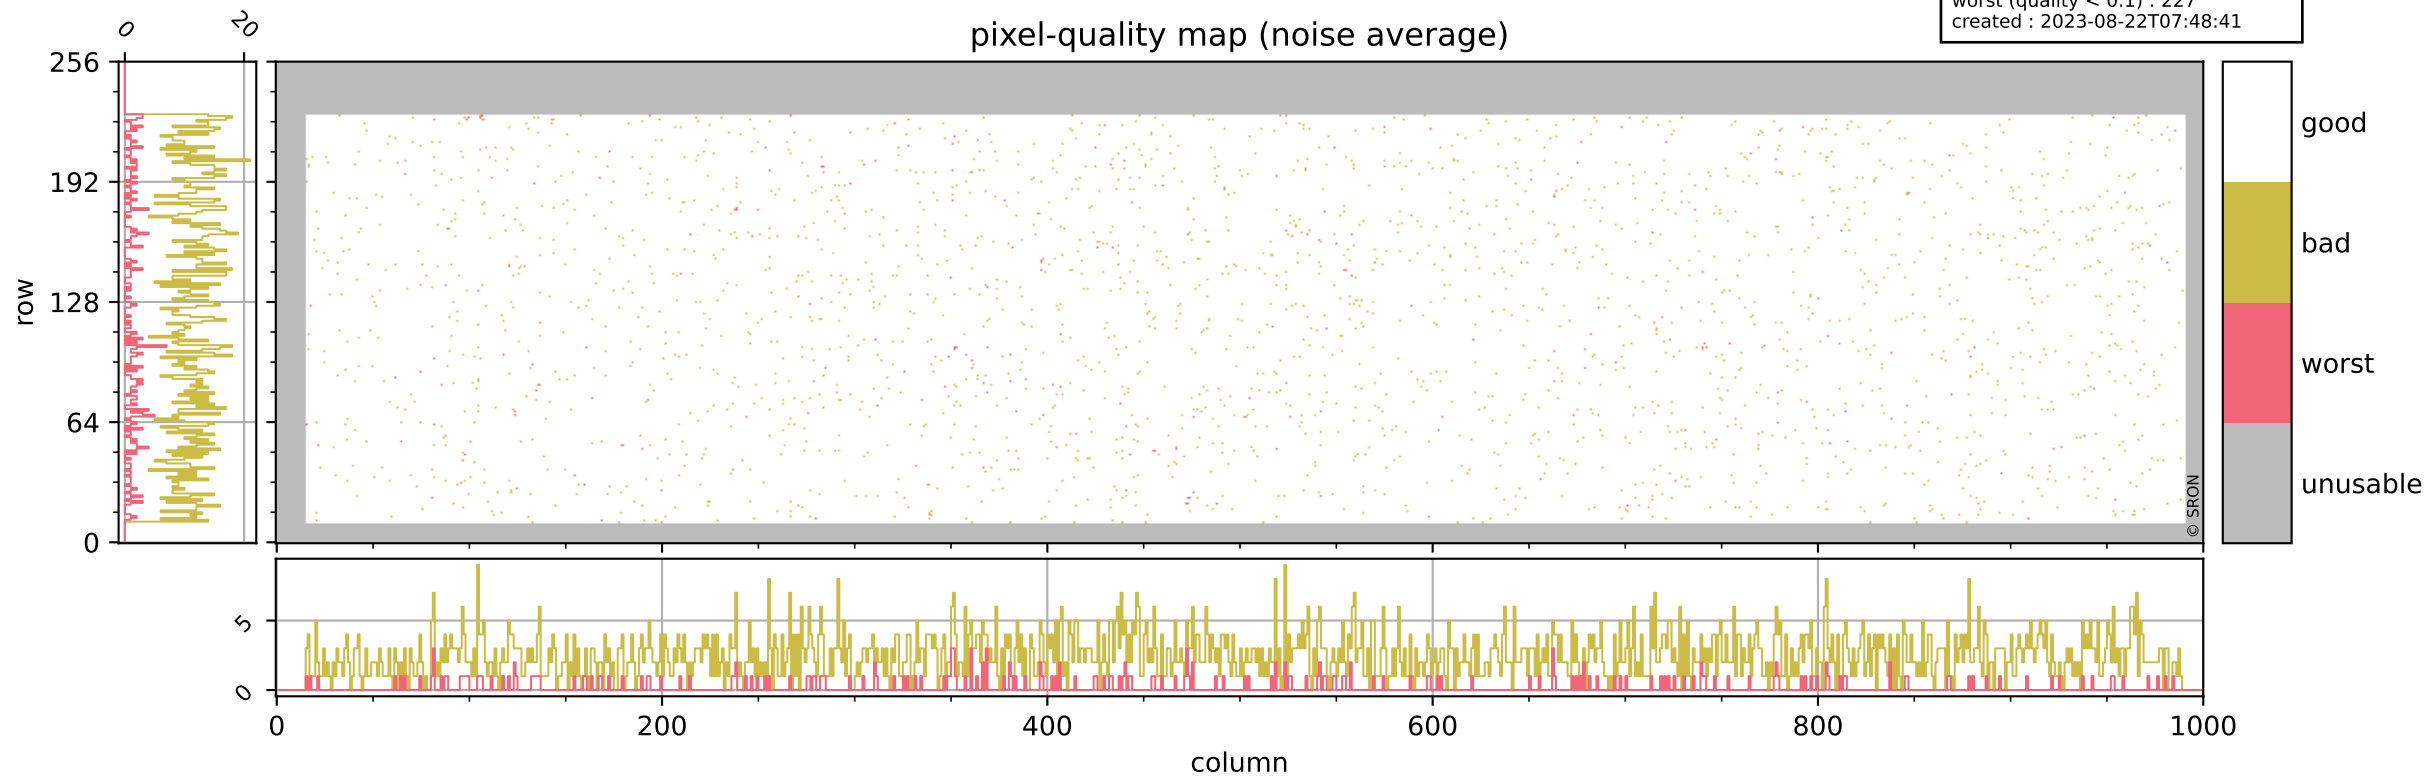

Tropomi SWIR pixel quality (official)

orbits : 18 in [5347, 5392]
coverage : 2018-10-25 / 2018-10-28
bad (quality < 0.8) : 296
worst (quality < 0.1) : 115
created : 2023-08-22T07:48:41

Tropomi SWIR pixel quality (official)

orbits : 18 in [5347, 5392]
coverage : 2018-10-25 / 2018-10-28
bad (quality < 0.8) : 2482
worst (quality < 0.1) : 227
created : 2023-08-22T07:48:41

pixel-quality map (noise average)

Tropomi SWIR pixel quality (official)

orbits : 18 in [5347, 5392]
coverage : 2018-10-25 / 2018-10-28
to good : 357
good to bad : 738
to worst : 97
created : 2023-08-22T07:48:41

total quality compared with SWIR pixel-quality CKD

Tropomi SWIR pixel quality (official)

orbits : 18 in [5347, 5392]
coverage : 2018-10-25 / 2018-10-28
created : 2023-08-22T07:48:42

Histograms of pixel-quality

Tropomi SWIR pixel quality (official) ground-tracks of Sentinel-5P

orbits : 18 in [5347, 5392]
coverage : 2018-10-25 / 2018-10-28
created : 2023-08-22T07:48:42