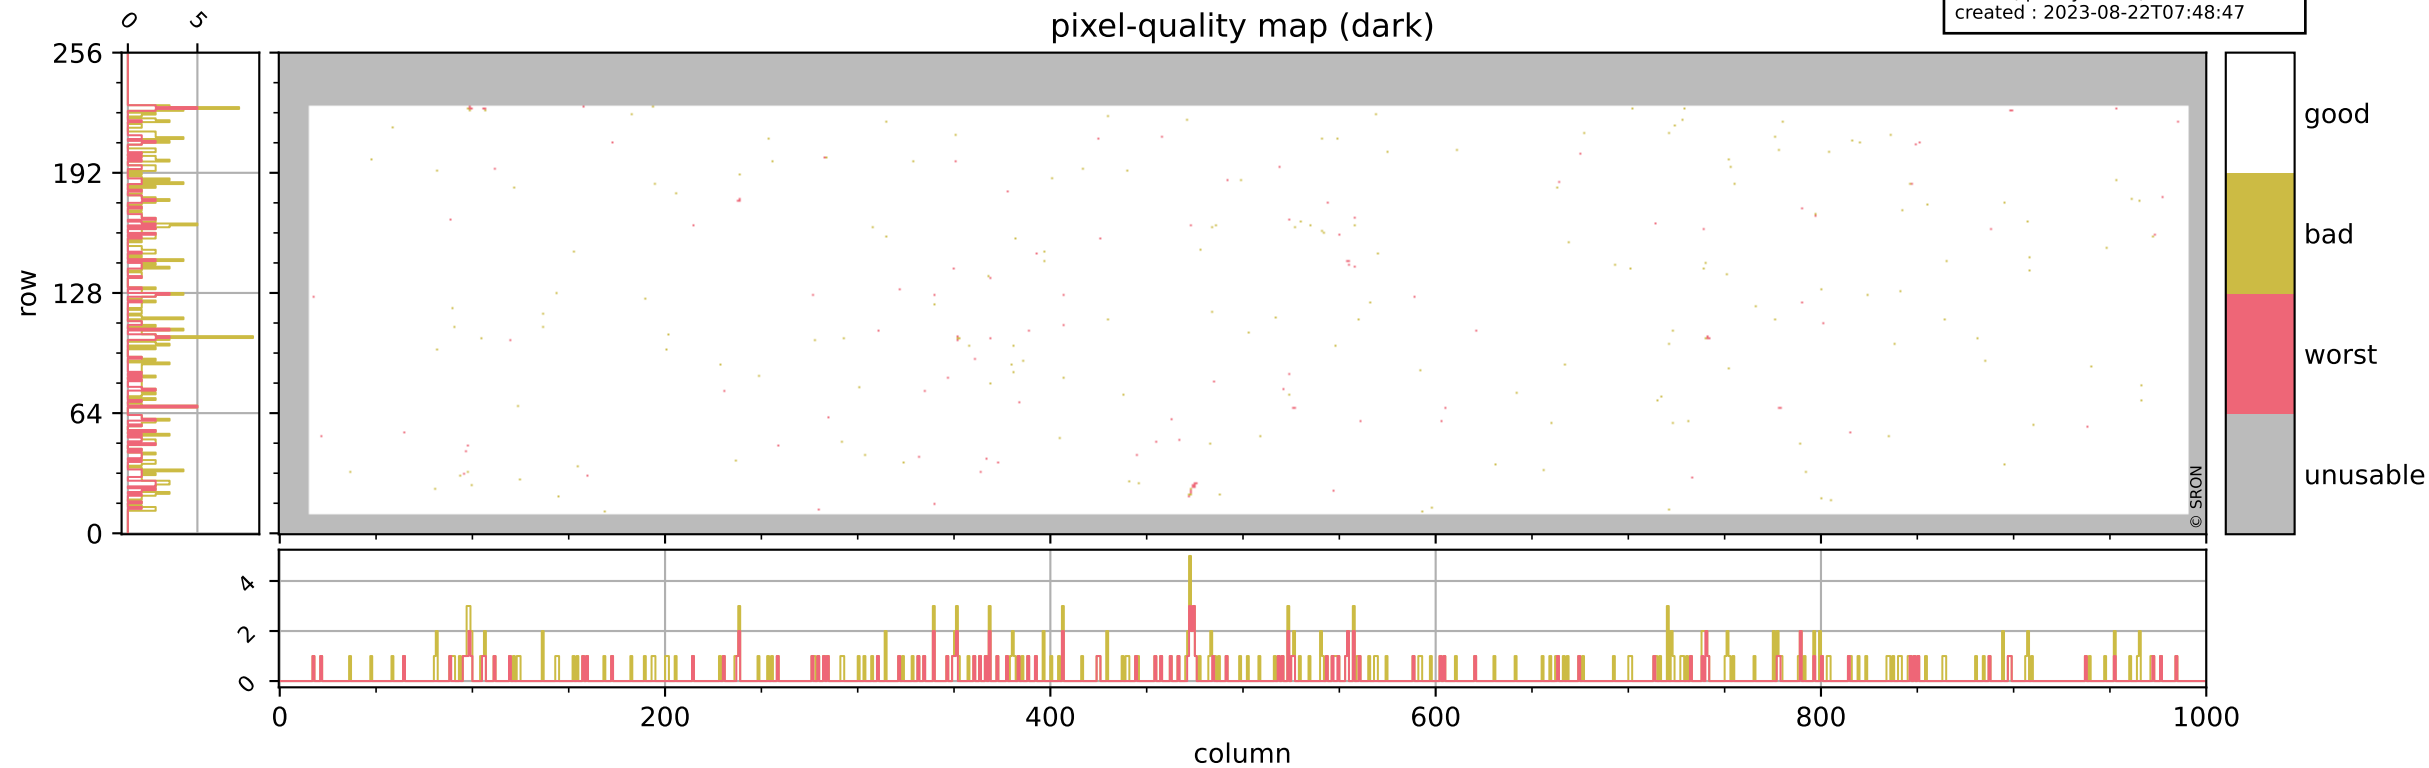

Tropomi SWIR pixel quality (official)

orbits : 18 in [5392, 5437]
coverage : 2018-10-28 / 2018-10-31
bad (quality < 0.8) : 2780
worst (quality < 0.1) : 322
created : 2023-08-22T07:48:47

pixel-quality map

Tropomi SWIR pixel quality (official)

orbits : 18 in [5392, 5437]
coverage : 2018-10-28 / 2018-10-31
bad (quality < 0.8) : 290
worst (quality < 0.1) : 114
created : 2023-08-22T07:48:47

pixel-quality map (dark)

Tropomi SWIR pixel quality (official)

orbits : 18 in [5392, 5437]
coverage : 2018-10-28 / 2018-10-31
bad (quality < 0.8) : 2530
worst (quality < 0.1) : 244
created : 2023-08-22T07:48:48

pixel-quality map (noise average)

Tropomi SWIR pixel quality (official)

orbits : 18 in [5392, 5437]
coverage : 2018-10-28 / 2018-10-31
created : 2023-08-22T07:48:48

Histograms of pixel-quality

Tropomi SWIR pixel quality (official) ground-tracks of Sentinel-5P