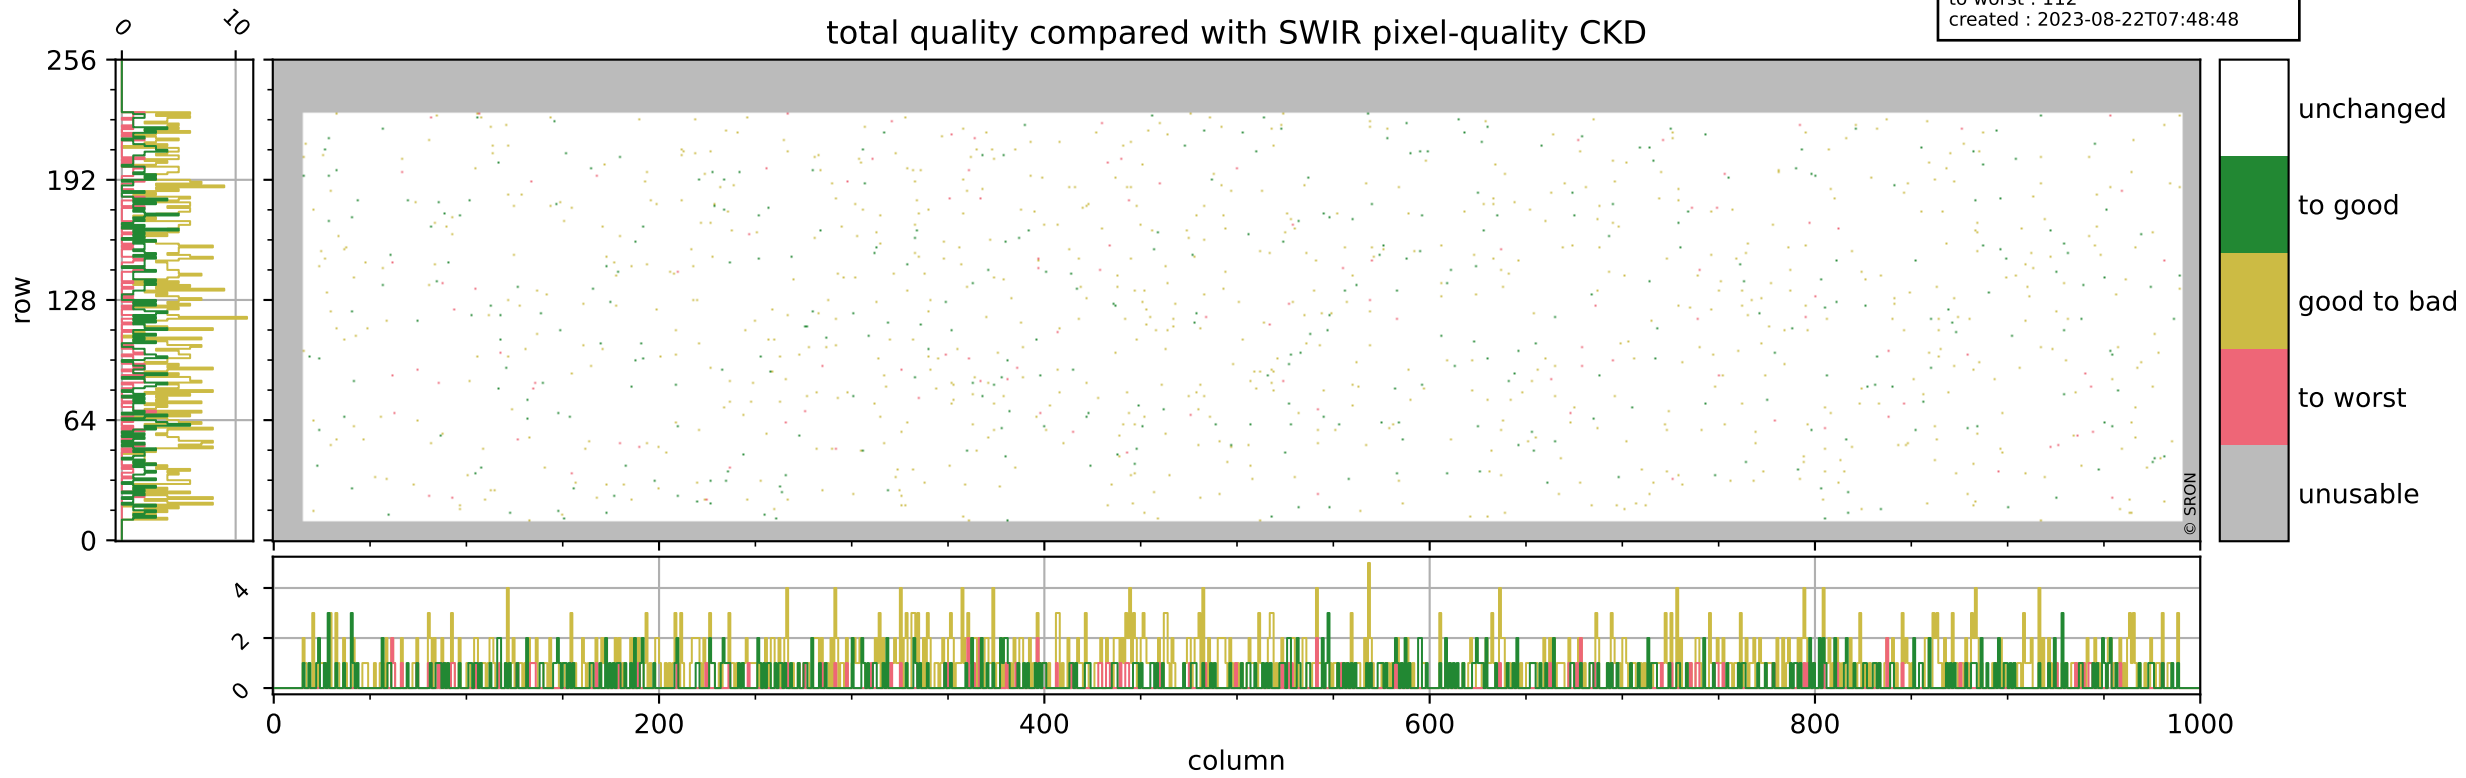

Tropomi SWIR pixel quality (official)

orbits : 18 in [5392, 5437]
coverage : 2018-10-28 / 2018-10-31
bad (quality < 0.8) : 290
worst (quality < 0.1) : 114
created : 2023-08-22T07:48:47

pixel-quality map (dark)

Tropomi SWIR pixel quality (official)

orbits : 18 in [5392, 5437]
coverage : 2018-10-28 / 2018-10-31
bad (quality < 0.8) : 2530
worst (quality < 0.1) : 244
created : 2023-08-22T07:48:48

pixel-quality map (noise average)

Tropomi SWIR pixel quality (official)

orbits : 18 in [5392, 5437]
coverage : 2018-10-28 / 2018-10-31
to good : 354
good to bad : 771
to worst : 112
created : 2023-08-22T07:48:48

total quality compared with SWIR pixel-quality CKD

Tropomi SWIR pixel quality (official)

orbits : 18 in [5392, 5437]
coverage : 2018-10-28 / 2018-10-31
created : 2023-08-22T07:48:48

Histograms of pixel-quality

Tropomi SWIR pixel quality (official) ground-tracks of Sentinel-5P