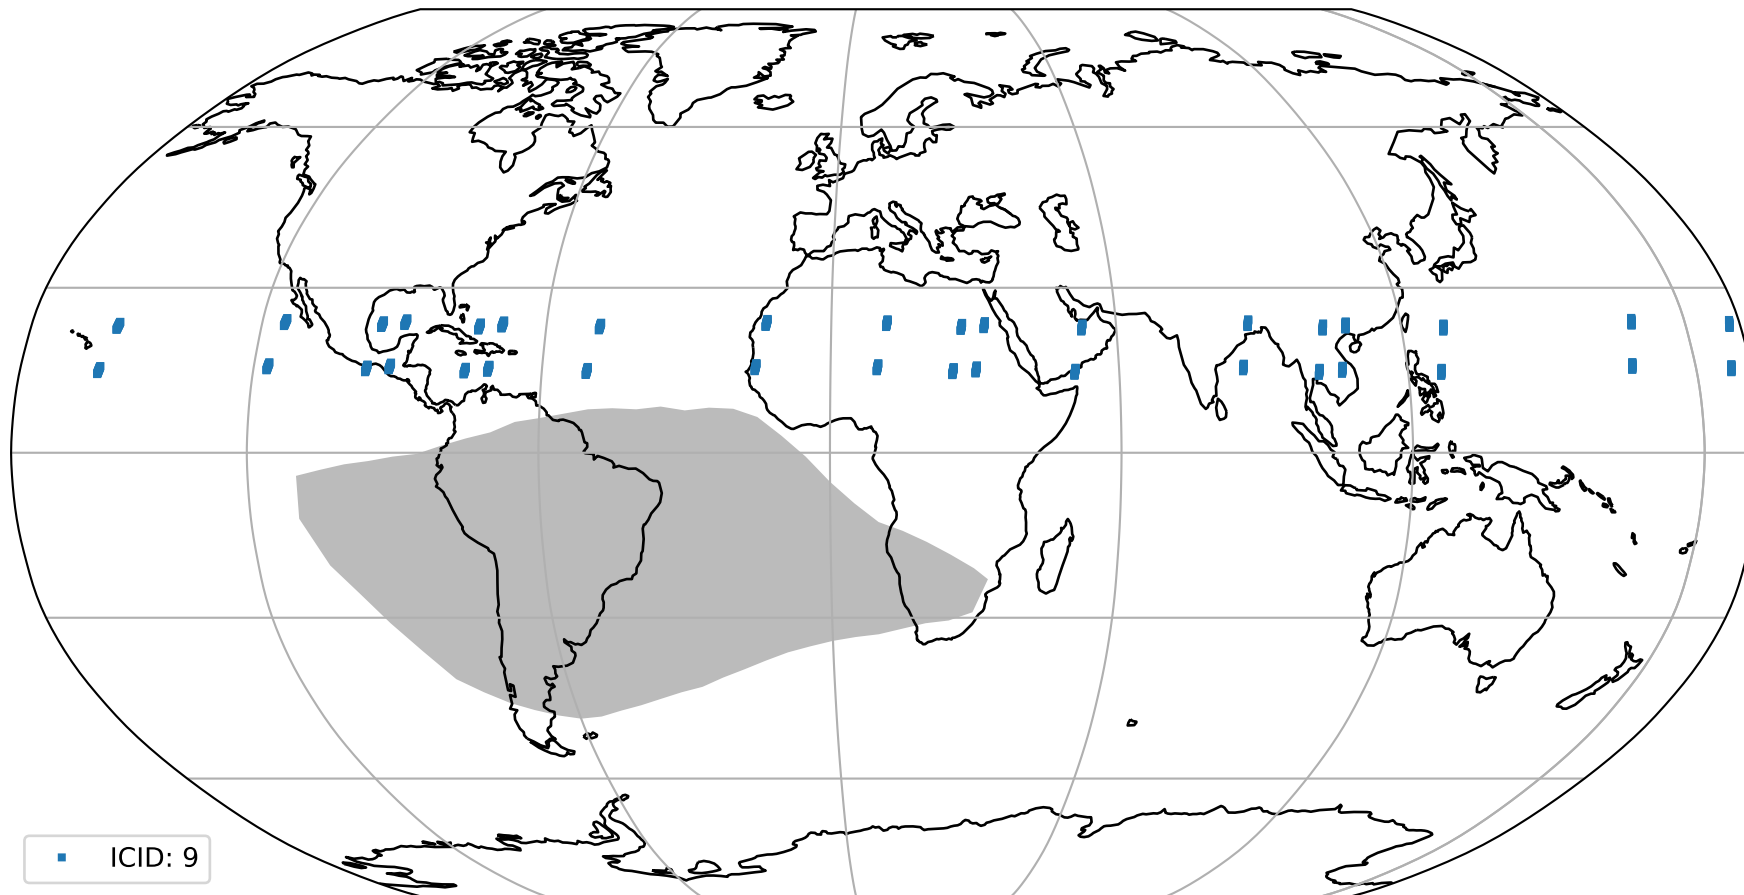

Tropomi SWIR pixel quality (official)

orbits : 18 in [5392, 5437]
coverage : 2018-10-28 / 2018-10-31
created : 2023-08-22T07:48:48

Histograms of pixel-quality

Tropomi SWIR pixel quality (official) ground-tracks of Sentinel-5P

orbits : 18 in [5392, 5437]
coverage : 2018-10-28 / 2018-10-31
created : 2023-08-22T07:48:48

■ ICID: 9

Tropomi SWIR pixel quality (official)

orbits : [2827, 5437]
coverage : 2018-04-30 / 2018-10-31
created : 2023-08-22T07:48:49