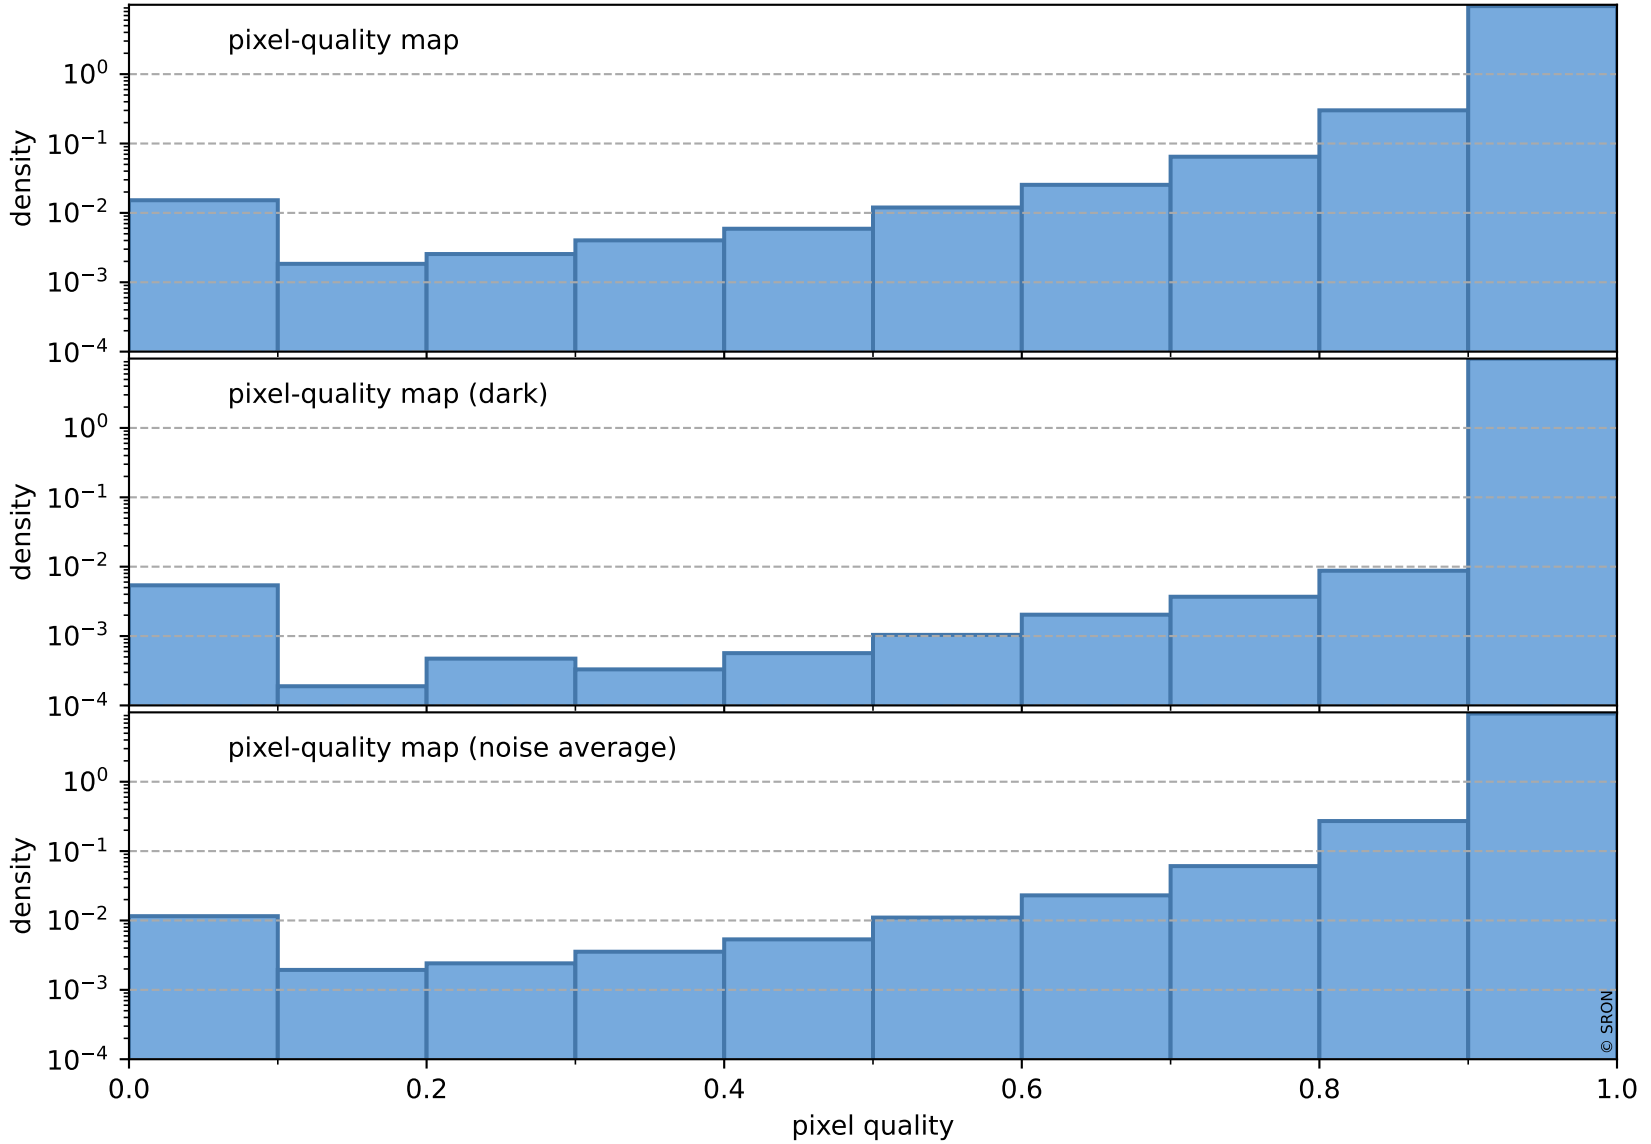

Tropomi SWIR pixel quality (official)

orbits : 18 in [5392, 5437]
coverage : 2018-10-28 / 2018-10-31
to good : 354
good to bad : 771
to worst : 112
created : 2023-08-22T07:48:48

total quality compared with SWIR pixel-quality CKD

Tropomi SWIR pixel quality (official)

orbits : 18 in [5392, 5437]
coverage : 2018-10-28 / 2018-10-31
created : 2023-08-22T07:48:48

Histograms of pixel-quality

Tropomi SWIR pixel quality (official) ground-tracks of Sentinel-5P