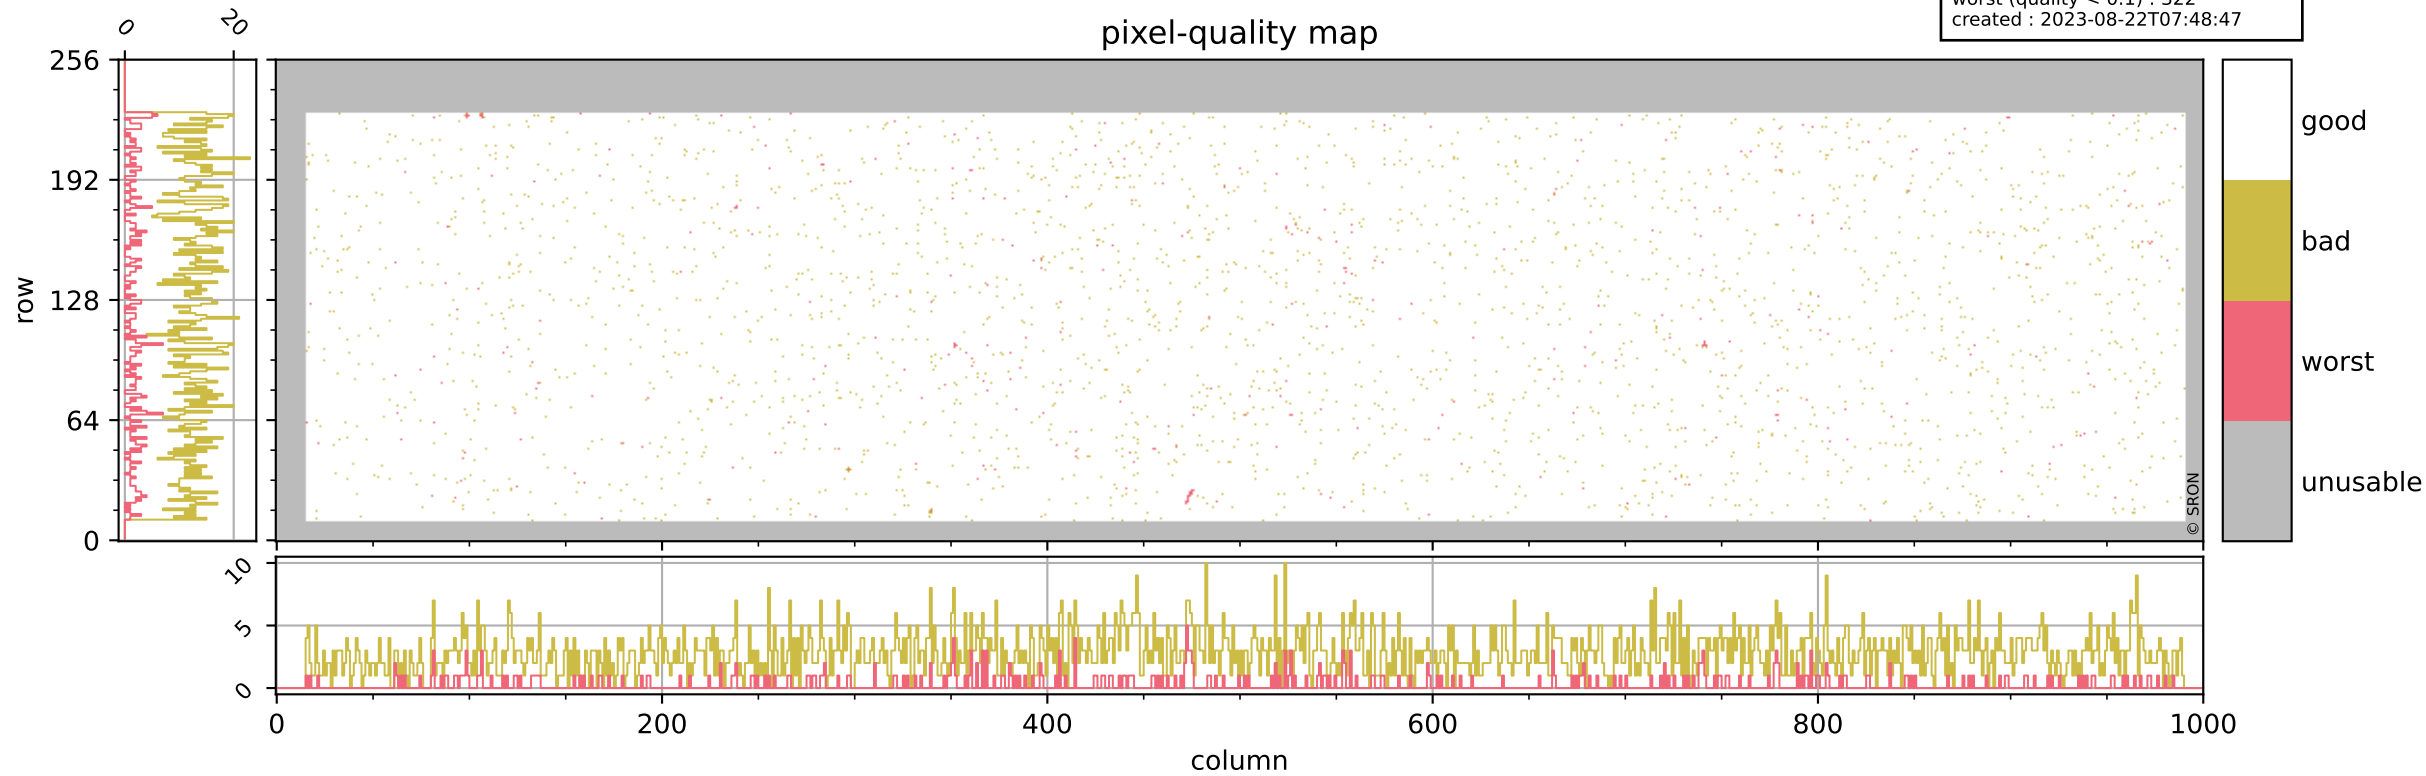

Tropomi SWIR pixel quality (official)

orbits : 18 in [5392, 5437]
coverage : 2018-10-28 / 2018-10-31
bad (quality < 0.8) : 2780
worst (quality < 0.1) : 322
created : 2023-08-22T07:48:47

pixel-quality map

Tropomi SWIR pixel quality (official)

orbits : 18 in [5392, 5437]
coverage : 2018-10-28 / 2018-10-31
bad (quality < 0.8) : 290
worst (quality < 0.1) : 114
created : 2023-08-22T07:48:47

pixel-quality map (dark)

Tropomi SWIR pixel quality (official)

orbits : 18 in [5392, 5437]
coverage : 2018-10-28 / 2018-10-31
bad (quality < 0.8) : 2530
worst (quality < 0.1) : 244
created : 2023-08-22T07:48:48

pixel-quality map (noise average)

Tropomi SWIR pixel quality (official)

orbits : 18 in [5392, 5437]
coverage : 2018-10-28 / 2018-10-31
created : 2023-08-22T07:48:48

Histograms of pixel-quality

Tropomi SWIR pixel quality (official) ground-tracks of Sentinel-5P