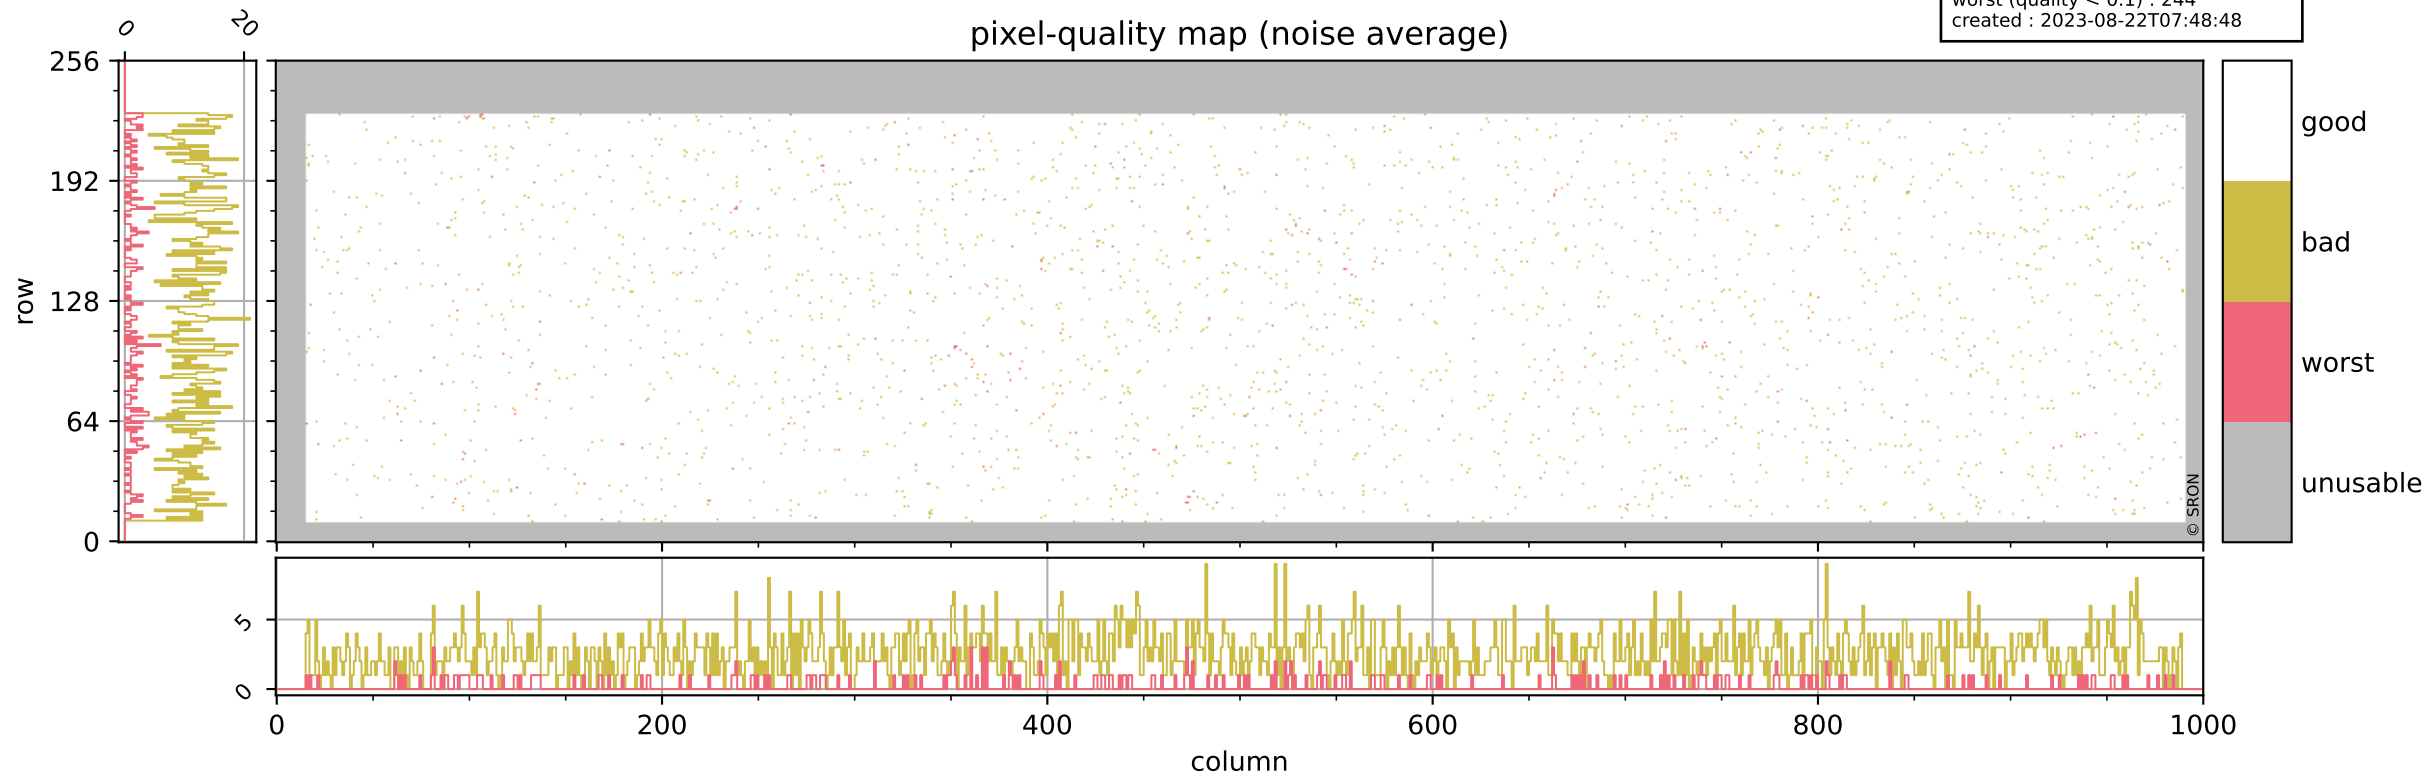

Tropomi SWIR pixel quality (official)

orbits : 18 in [5392, 5437]
coverage : 2018-10-28 / 2018-10-31
bad (quality < 0.8) : 290
worst (quality < 0.1) : 114
created : 2023-08-22T07:48:47

pixel-quality map (dark)

Tropomi SWIR pixel quality (official)

orbits : 18 in [5392, 5437]
coverage : 2018-10-28 / 2018-10-31
bad (quality < 0.8) : 2530
worst (quality < 0.1) : 244
created : 2023-08-22T07:48:48

pixel-quality map (noise average)

Tropomi SWIR pixel quality (official)

orbits : 18 in [5392, 5437]
coverage : 2018-10-28 / 2018-10-31
to good : 354
good to bad : 771
to worst : 112
created : 2023-08-22T07:48:48

total quality compared with SWIR pixel-quality CKD

Tropomi SWIR pixel quality (official)

orbits : 18 in [5392, 5437]
coverage : 2018-10-28 / 2018-10-31
created : 2023-08-22T07:48:48

Histograms of pixel-quality

Tropomi SWIR pixel quality (official) ground-tracks of Sentinel-5P