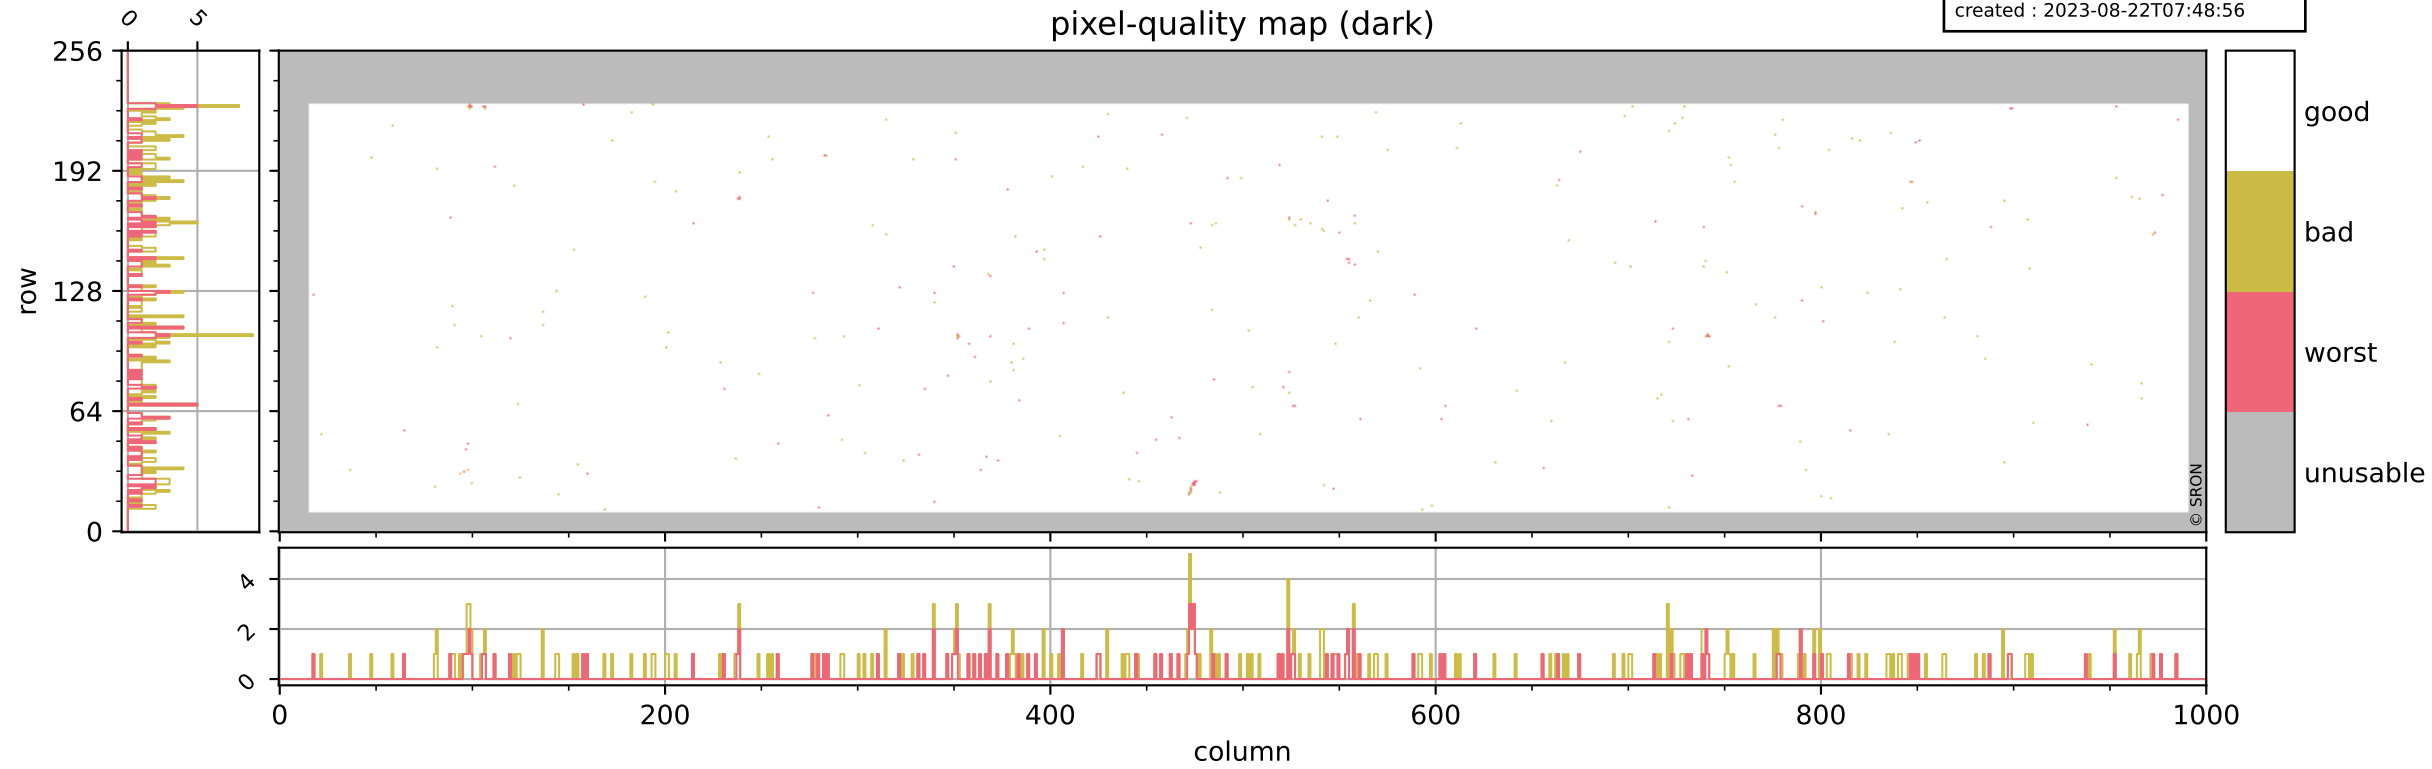

Tropomi SWIR pixel quality (official)

orbits : 20 in [5452, 5497]
coverage : 2018-11-01 / 2018-11-04
bad (quality < 0.8) : 2781
worst (quality < 0.1) : 320
created : 2023-08-22T07:48:56

pixel-quality map

Tropomi SWIR pixel quality (official)

orbits : 20 in [5452, 5497]
coverage : 2018-11-01 / 2018-11-04
bad (quality < 0.8) : 289
worst (quality < 0.1) : 116
created : 2023-08-22T07:48:56

pixel-quality map (dark)

Tropomi SWIR pixel quality (official)

orbits : 20 in [5452, 5497]
coverage : 2018-11-01 / 2018-11-04
bad (quality < 0.8) : 2534
worst (quality < 0.1) : 238
created : 2023-08-22T07:48:56

Tropomi SWIR pixel quality (official)

orbits : 20 in [5452, 5497]
coverage : 2018-11-01 / 2018-11-04
to good : 356
good to bad : 770
to worst : 112
created : 2023-08-22T07:48:56

total quality compared with SWIR pixel-quality CKD

Tropomi SWIR pixel quality (official)