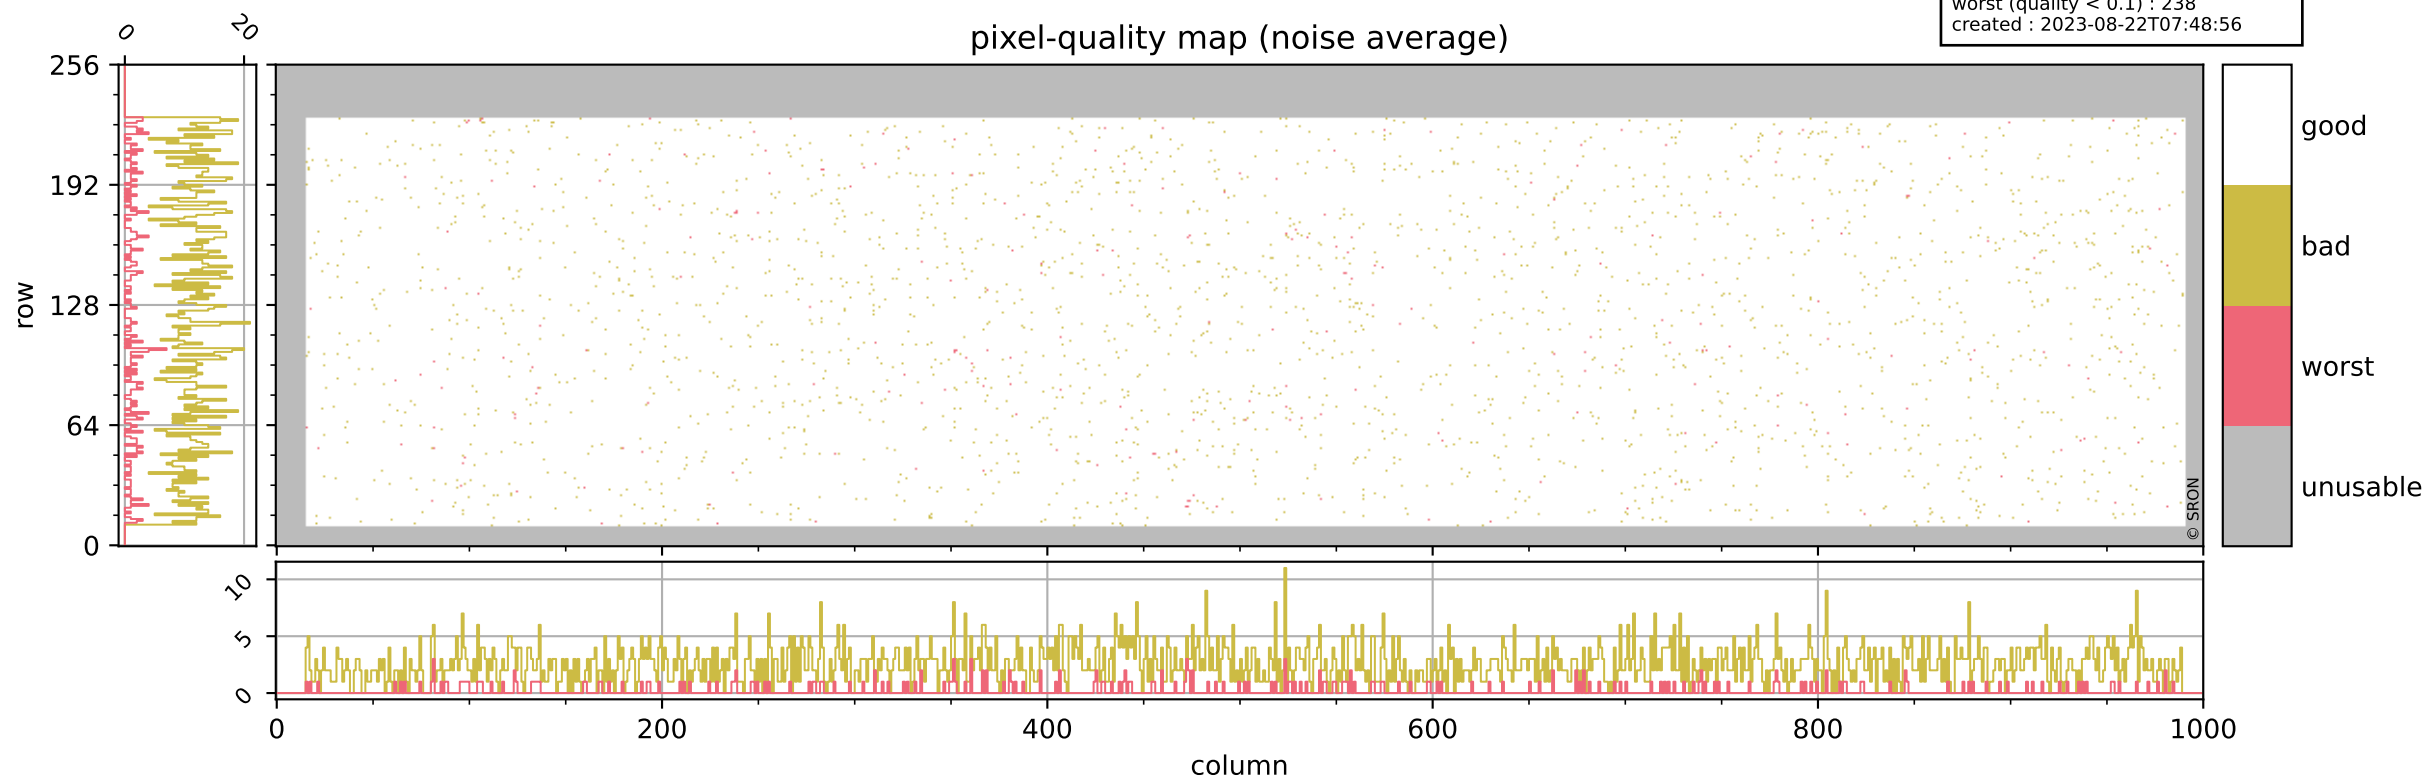

Tropomi SWIR pixel quality (official)

orbits : 20 in [5452, 5497]
coverage : 2018-11-01 / 2018-11-04
bad (quality < 0.8) : 289
worst (quality < 0.1) : 116
created : 2023-08-22T07:48:56

pixel-quality map (dark)

Tropomi SWIR pixel quality (official)

orbits : 20 in [5452, 5497]
coverage : 2018-11-01 / 2018-11-04
bad (quality < 0.8) : 2534
worst (quality < 0.1) : 238
created : 2023-08-22T07:48:56

Tropomi SWIR pixel quality (official)

orbits : 20 in [5452, 5497]
coverage : 2018-11-01 / 2018-11-04
to good : 356
good to bad : 770
to worst : 112
created : 2023-08-22T07:48:56

total quality compared with SWIR pixel-quality CKD

Tropomi SWIR pixel quality (official)

orbits : 20 in [5452, 5497]
coverage : 2018-11-01 / 2018-11-04
created : 2023-08-22T07:48:57

Histograms of pixel-quality

Tropomi SWIR pixel quality (official) ground-tracks of Sentinel-5P

orbits : 20 in [5452, 5497]
coverage : 2018-11-01 / 2018-11-04
created : 2023-08-22T07:48:57