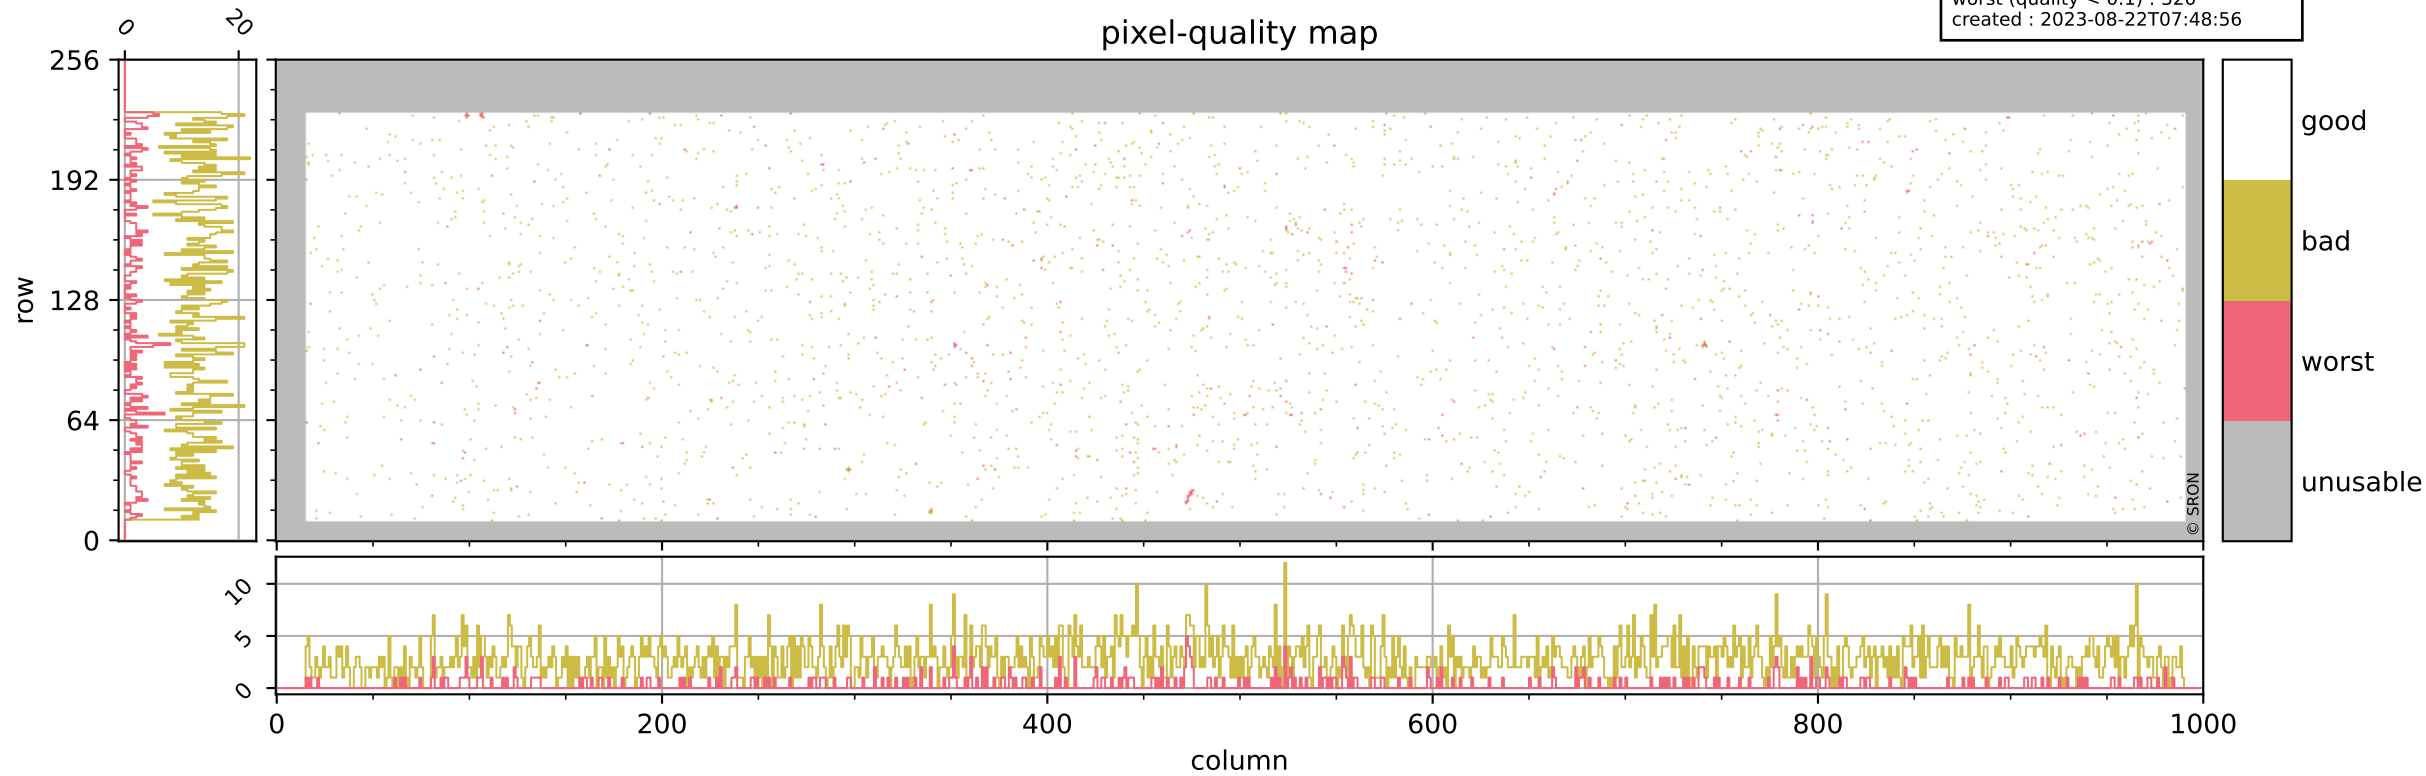

Tropomi SWIR pixel quality (official)

orbits : 20 in [5452, 5497]
coverage : 2018-11-01 / 2018-11-04
bad (quality < 0.8) : 2781
worst (quality < 0.1) : 320
created : 2023-08-22T07:48:56

pixel-quality map

Tropomi SWIR pixel quality (official)

orbits : 20 in [5452, 5497]
coverage : 2018-11-01 / 2018-11-04
bad (quality < 0.8) : 289
worst (quality < 0.1) : 116
created : 2023-08-22T07:48:56

pixel-quality map (dark)

Tropomi SWIR pixel quality (official)

orbits : 20 in [5452, 5497]
coverage : 2018-11-01 / 2018-11-04
bad (quality < 0.8) : 2534
worst (quality < 0.1) : 238
created : 2023-08-22T07:48:56

Tropomi SWIR pixel quality (official)

orbits : 20 in [5452, 5497]
coverage : 2018-11-01 / 2018-11-04
created : 2023-08-22T07:48:57

Histograms of pixel-quality

Tropomi SWIR pixel quality (official) ground-tracks of Sentinel-5P

orbits : 20 in [5452, 5497]
coverage : 2018-11-01 / 2018-11-04
created : 2023-08-22T07:48:57