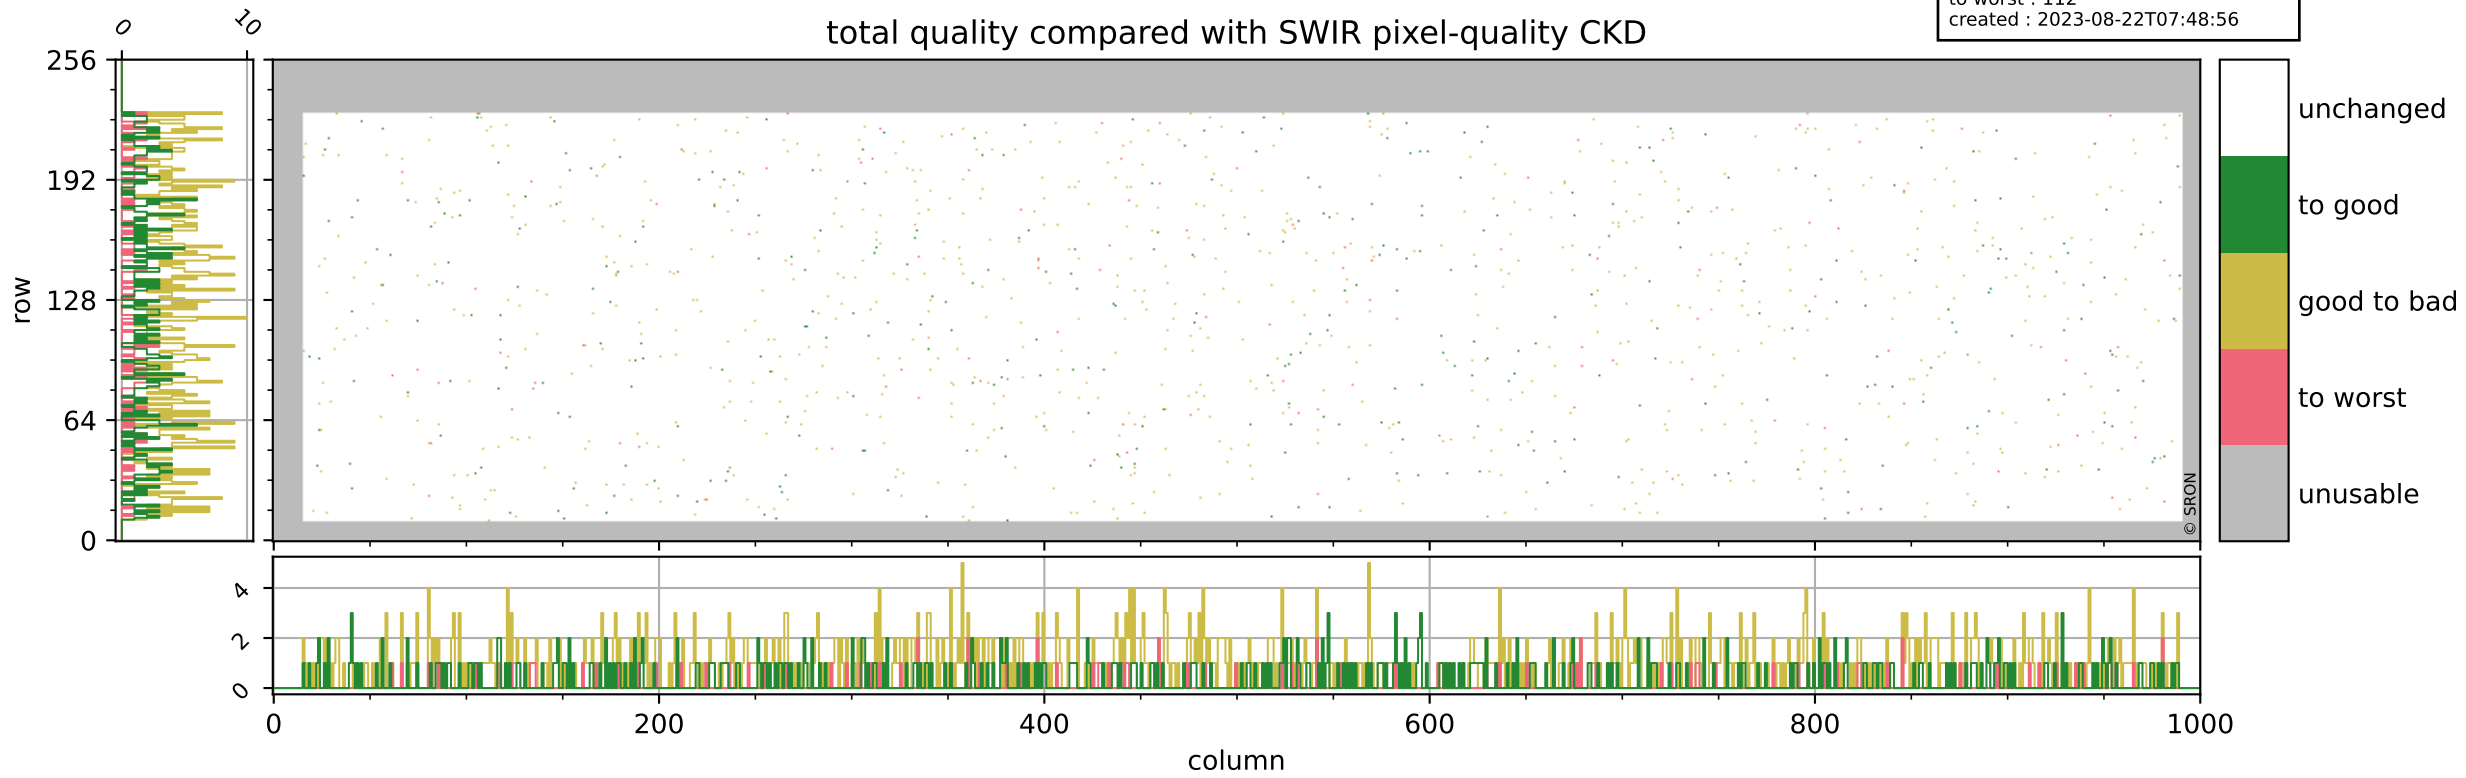

Tropomi SWIR pixel quality (official)

orbits : 20 in [5452, 5497]
coverage : 2018-11-01 / 2018-11-04
bad (quality < 0.8) : 289
worst (quality < 0.1) : 116
created : 2023-08-22T07:48:56

pixel-quality map (dark)

Tropomi SWIR pixel quality (official)

orbits : 20 in [5452, 5497]
coverage : 2018-11-01 / 2018-11-04
bad (quality < 0.8) : 2534
worst (quality < 0.1) : 238
created : 2023-08-22T07:48:56

Tropomi SWIR pixel quality (official)

orbits : 20 in [5452, 5497]
coverage : 2018-11-01 / 2018-11-04
to good : 356
good to bad : 770
to worst : 112
created : 2023-08-22T07:48:56

total quality compared with SWIR pixel-quality CKD

Tropomi SWIR pixel quality (official)

orbits : 20 in [5452, 5497]
coverage : 2018-11-01 / 2018-11-04
created : 2023-08-22T07:48:57

Histograms of pixel-quality

Tropomi SWIR pixel quality (official) ground-tracks of Sentinel-5P

orbits : 20 in [5452, 5497]
coverage : 2018-11-01 / 2018-11-04
created : 2023-08-22T07:48:57