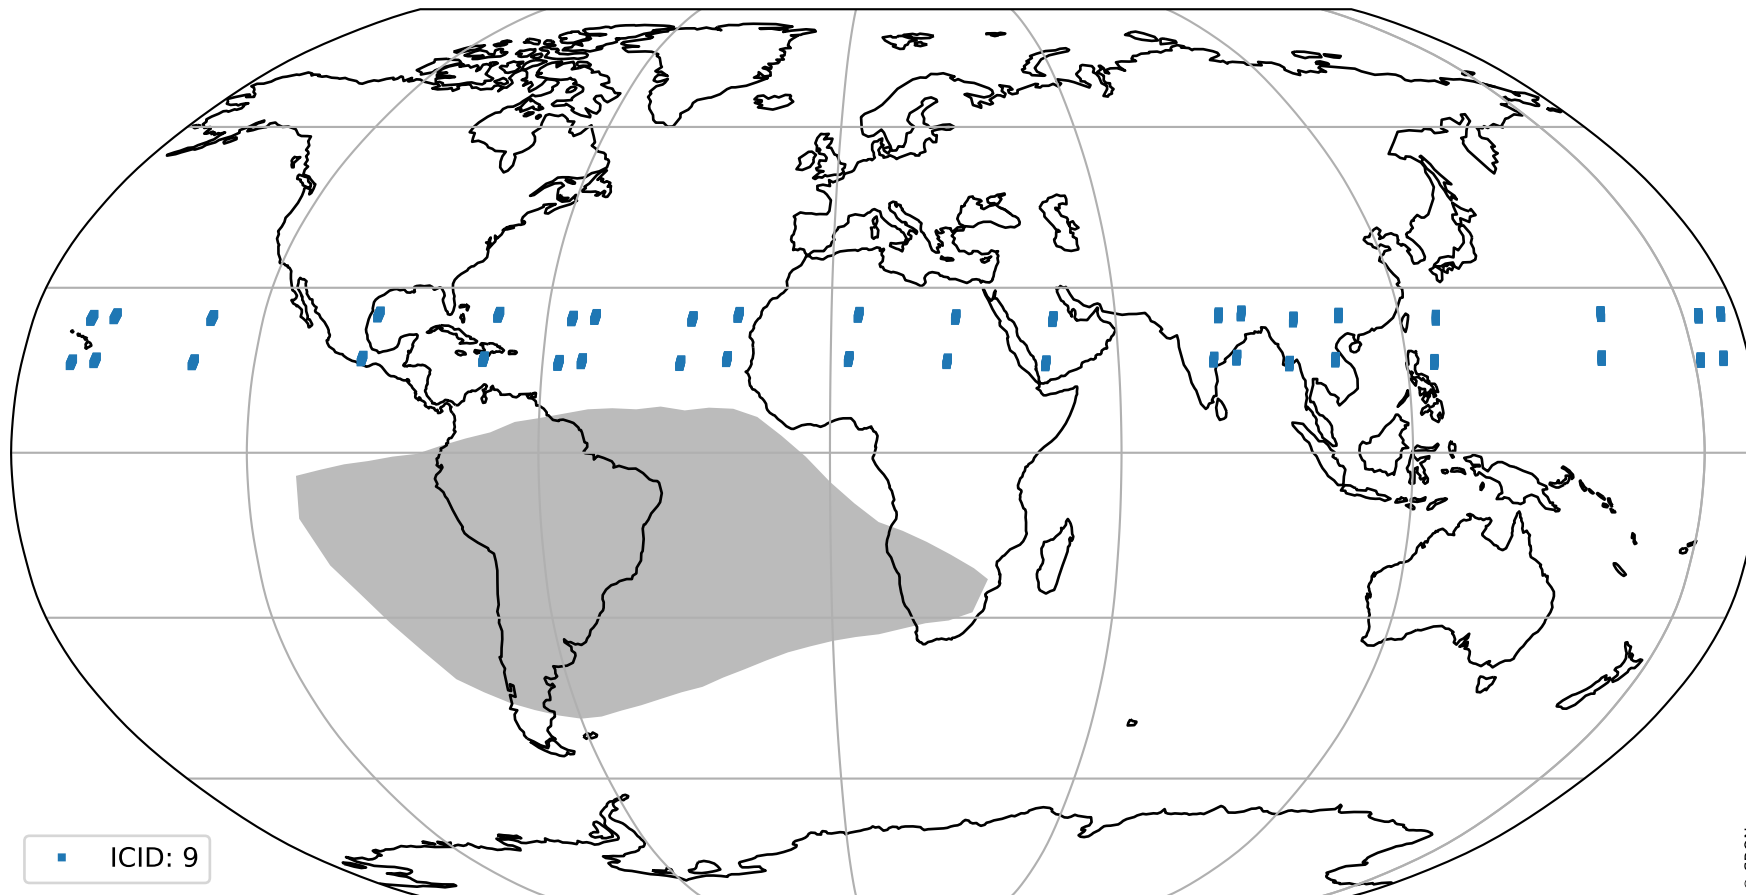

Tropomi SWIR pixel quality (official)

orbits : 20 in [5452, 5497]
coverage : 2018-11-01 / 2018-11-04
bad (quality < 0.8) : 2534
worst (quality < 0.1) : 238
created : 2023-08-22T07:48:56

Tropomi SWIR pixel quality (official)

orbits : 20 in [5452, 5497]
coverage : 2018-11-01 / 2018-11-04
to good : 356
good to bad : 770
to worst : 112
created : 2023-08-22T07:48:56

total quality compared with SWIR pixel-quality CKD

Tropomi SWIR pixel quality (official)

orbits : 20 in [5452, 5497]
coverage : 2018-11-01 / 2018-11-04
created : 2023-08-22T07:48:57

Histograms of pixel-quality

Tropomi SWIR pixel quality (official) ground-tracks of Sentinel-5P

orbits : 20 in [5452, 5497]
coverage : 2018-11-01 / 2018-11-04
created : 2023-08-22T07:48:57