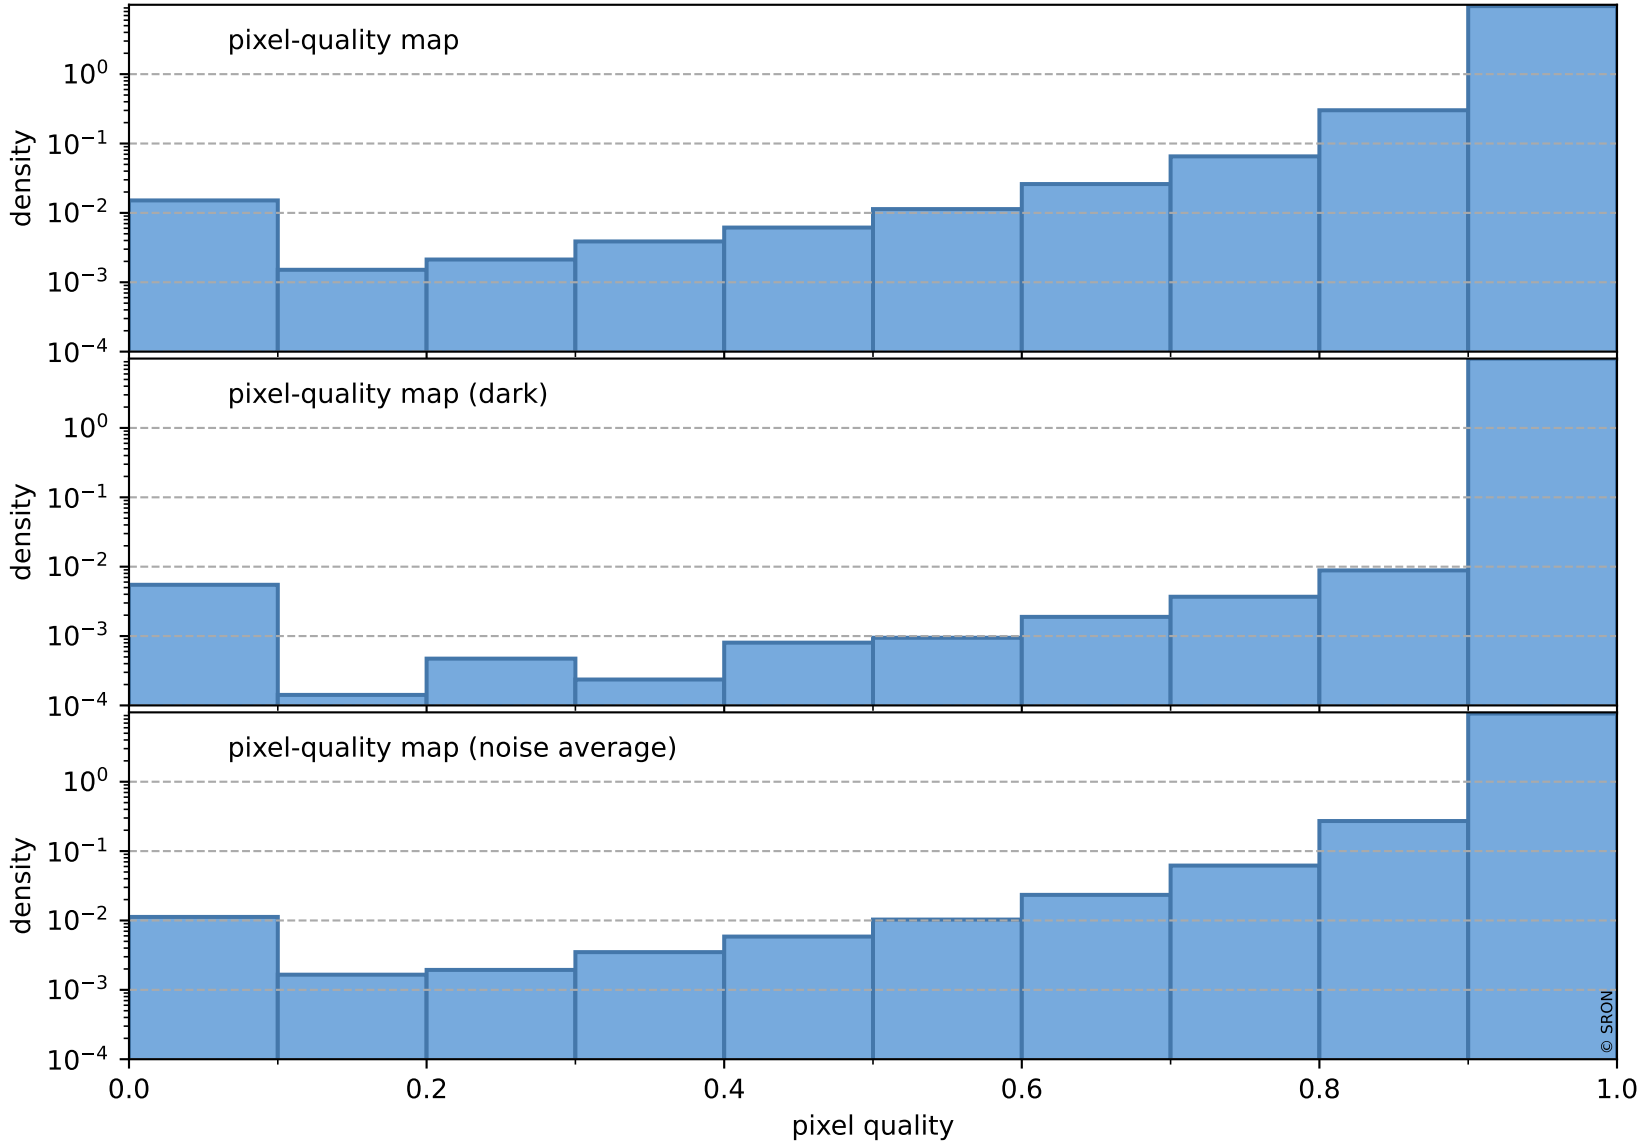

orbits : 20 in [5452, 5497]
coverage : 2018-11-01 / 2018-11-04
to good : 356
good to bad : 770
to worst : 112
created : 2023-08-22T07:48:56

total quality compared with SWIR pixel-quality CKD

Tropomi SWIR pixel quality (official)

orbits : 20 in [5452, 5497]
coverage : 2018-11-01 / 2018-11-04
created : 2023-08-22T07:48:57

Histograms of pixel-quality

Tropomi SWIR pixel quality (official) ground-tracks of Sentinel-5P

orbits : 20 in [5452, 5497]
coverage : 2018-11-01 / 2018-11-04
created : 2023-08-22T07:48:57

Tropomi SWIR pixel quality (official)

orbits : [2827, 5497]
coverage : 2018-04-30 / 2018-11-04
created : 2023-08-22T07:48:57

trend of pixel quality & temperatures