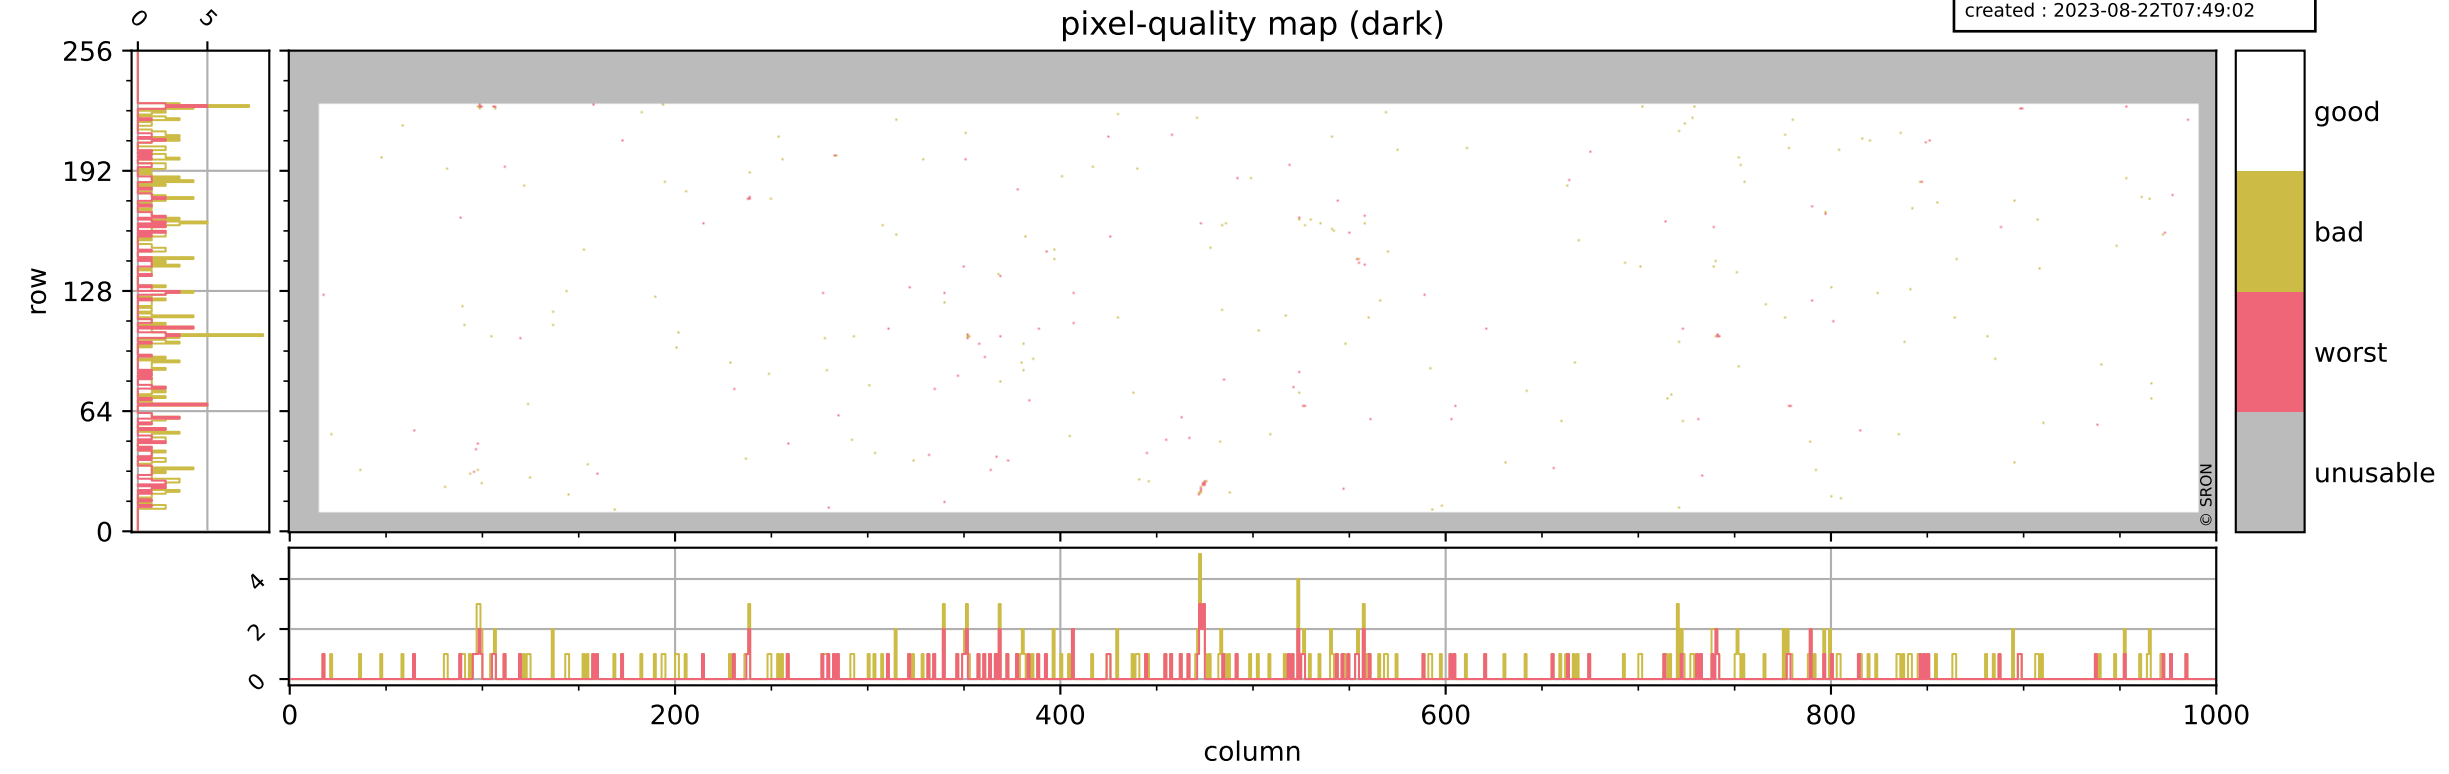

Tropomi SWIR pixel quality (official)

orbits : 19 in [5497, 5542]
coverage : 2018-11-05 / 2018-11-08
bad (quality < 0.8) : 2805
worst (quality < 0.1) : 317
created : 2023-08-22T07:49:02

pixel-quality map

Tropomi SWIR pixel quality (official)

orbits : 19 in [5497, 5542]
coverage : 2018-11-05 / 2018-11-08
bad (quality < 0.8) : 288
worst (quality < 0.1) : 115
created : 2023-08-22T07:49:02

Tropomi SWIR pixel quality (official)

orbits : 19 in [5497, 5542]
coverage : 2018-11-05 / 2018-11-08
bad (quality < 0.8) : 2559
worst (quality < 0.1) : 234
created : 2023-08-22T07:49:02

Tropomi SWIR pixel quality (official)

orbits : 19 in [5497, 5542]
coverage : 2018-11-05 / 2018-11-08
to good : 347
good to bad : 791
to worst : 107
created : 2023-08-22T07:49:03

Tropomi SWIR pixel quality (official) ground-tracks of Sentinel-5P

orbits : 19 in [5497, 5542]
coverage : 2018-11-05 / 2018-11-08
created : 2023-08-22T07:49:03

Tropomi SWIR pixel quality (official)

orbits : [2827, 5542]
coverage : 2018-04-30 / 2018-11-08
created : 2023-08-22T07:49:04