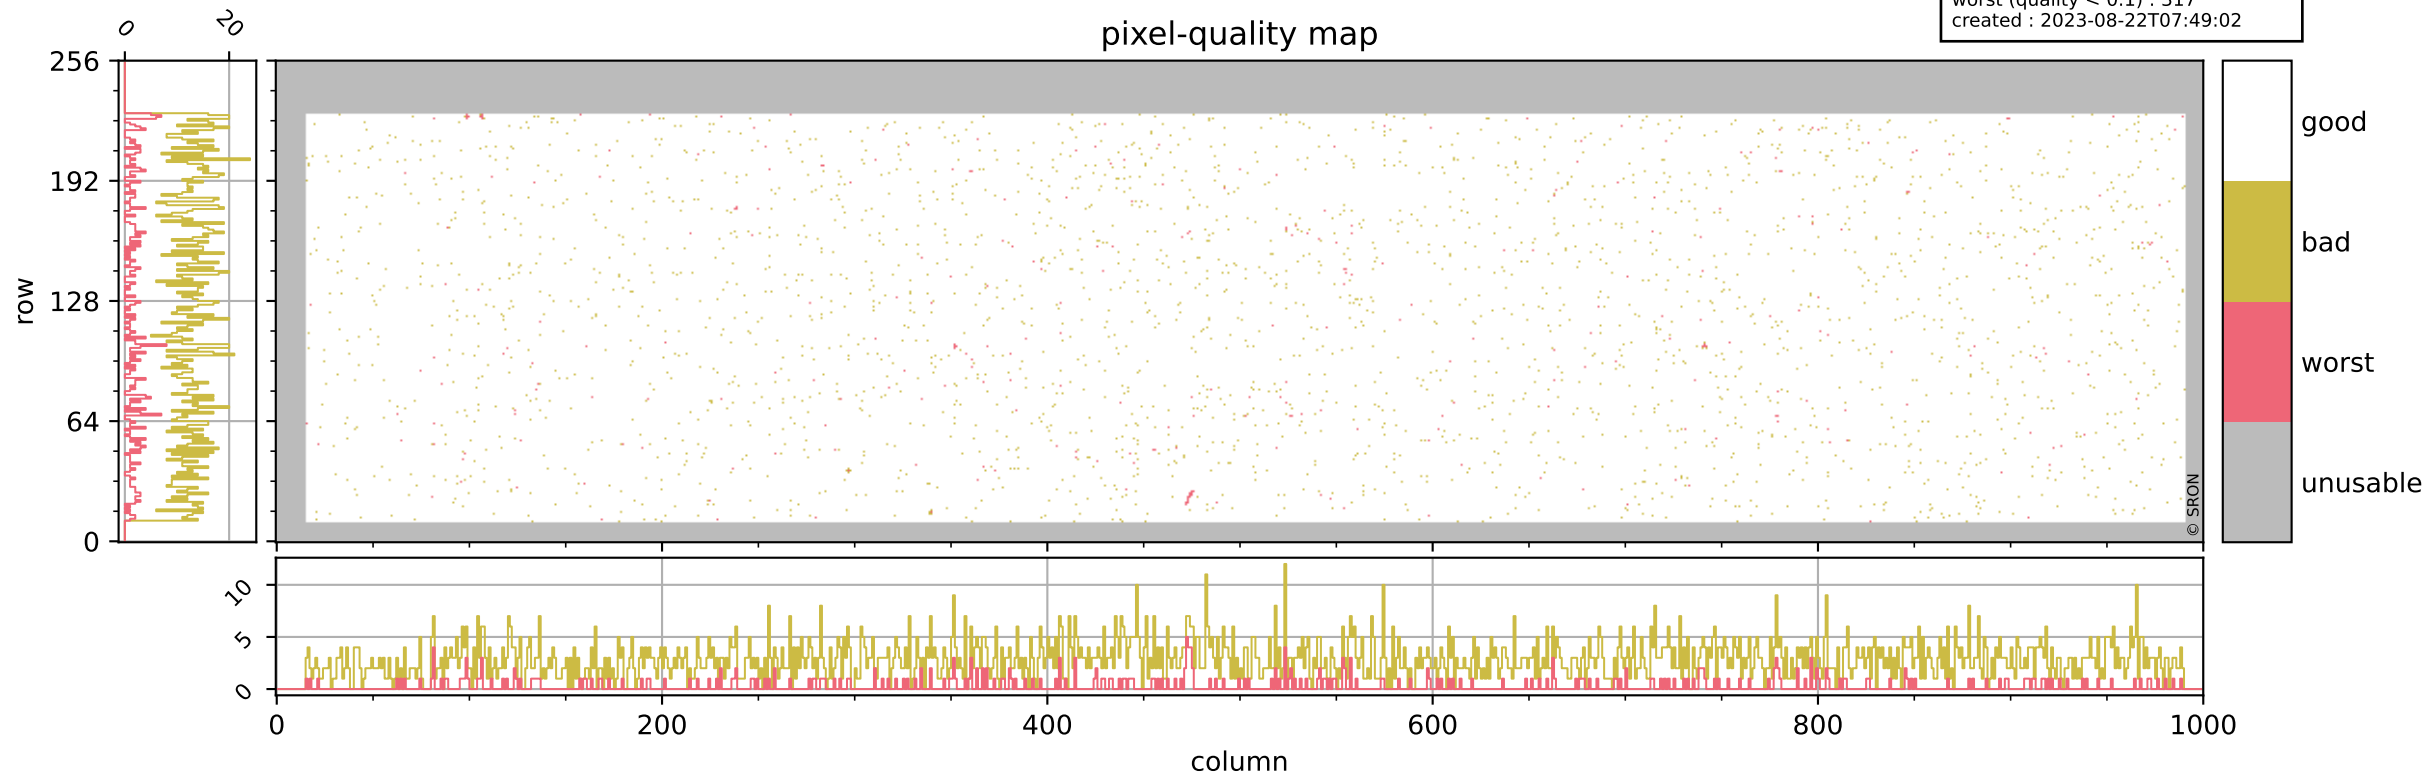

Tropomi SWIR pixel quality (official)

orbits : 19 in [5497, 5542]
coverage : 2018-11-05 / 2018-11-08
bad (quality < 0.8) : 2805
worst (quality < 0.1) : 317
created : 2023-08-22T07:49:02

pixel-quality map

Tropomi SWIR pixel quality (official)

orbits : 19 in [5497, 5542]
coverage : 2018-11-05 / 2018-11-08
bad (quality < 0.8) : 288
worst (quality < 0.1) : 115
created : 2023-08-22T07:49:02

Tropomi SWIR pixel quality (official)

orbits : 19 in [5497, 5542]
coverage : 2018-11-05 / 2018-11-08
bad (quality < 0.8) : 2559
worst (quality < 0.1) : 234
created : 2023-08-22T07:49:02

Tropomi SWIR pixel quality (official)

orbits : 19 in [5497, 5542]
coverage : 2018-11-05 / 2018-11-08
to good : 347
good to bad : 791
to worst : 107
created : 2023-08-22T07:49:03

Tropomi SWIR pixel quality (official) ground-tracks of Sentinel-5P

orbits : 19 in [5497, 5542]
coverage : 2018-11-05 / 2018-11-08
created : 2023-08-22T07:49:03

Tropomi SWIR pixel quality (official)

orbits : [2827, 5542]
coverage : 2018-04-30 / 2018-11-08
created : 2023-08-22T07:49:04