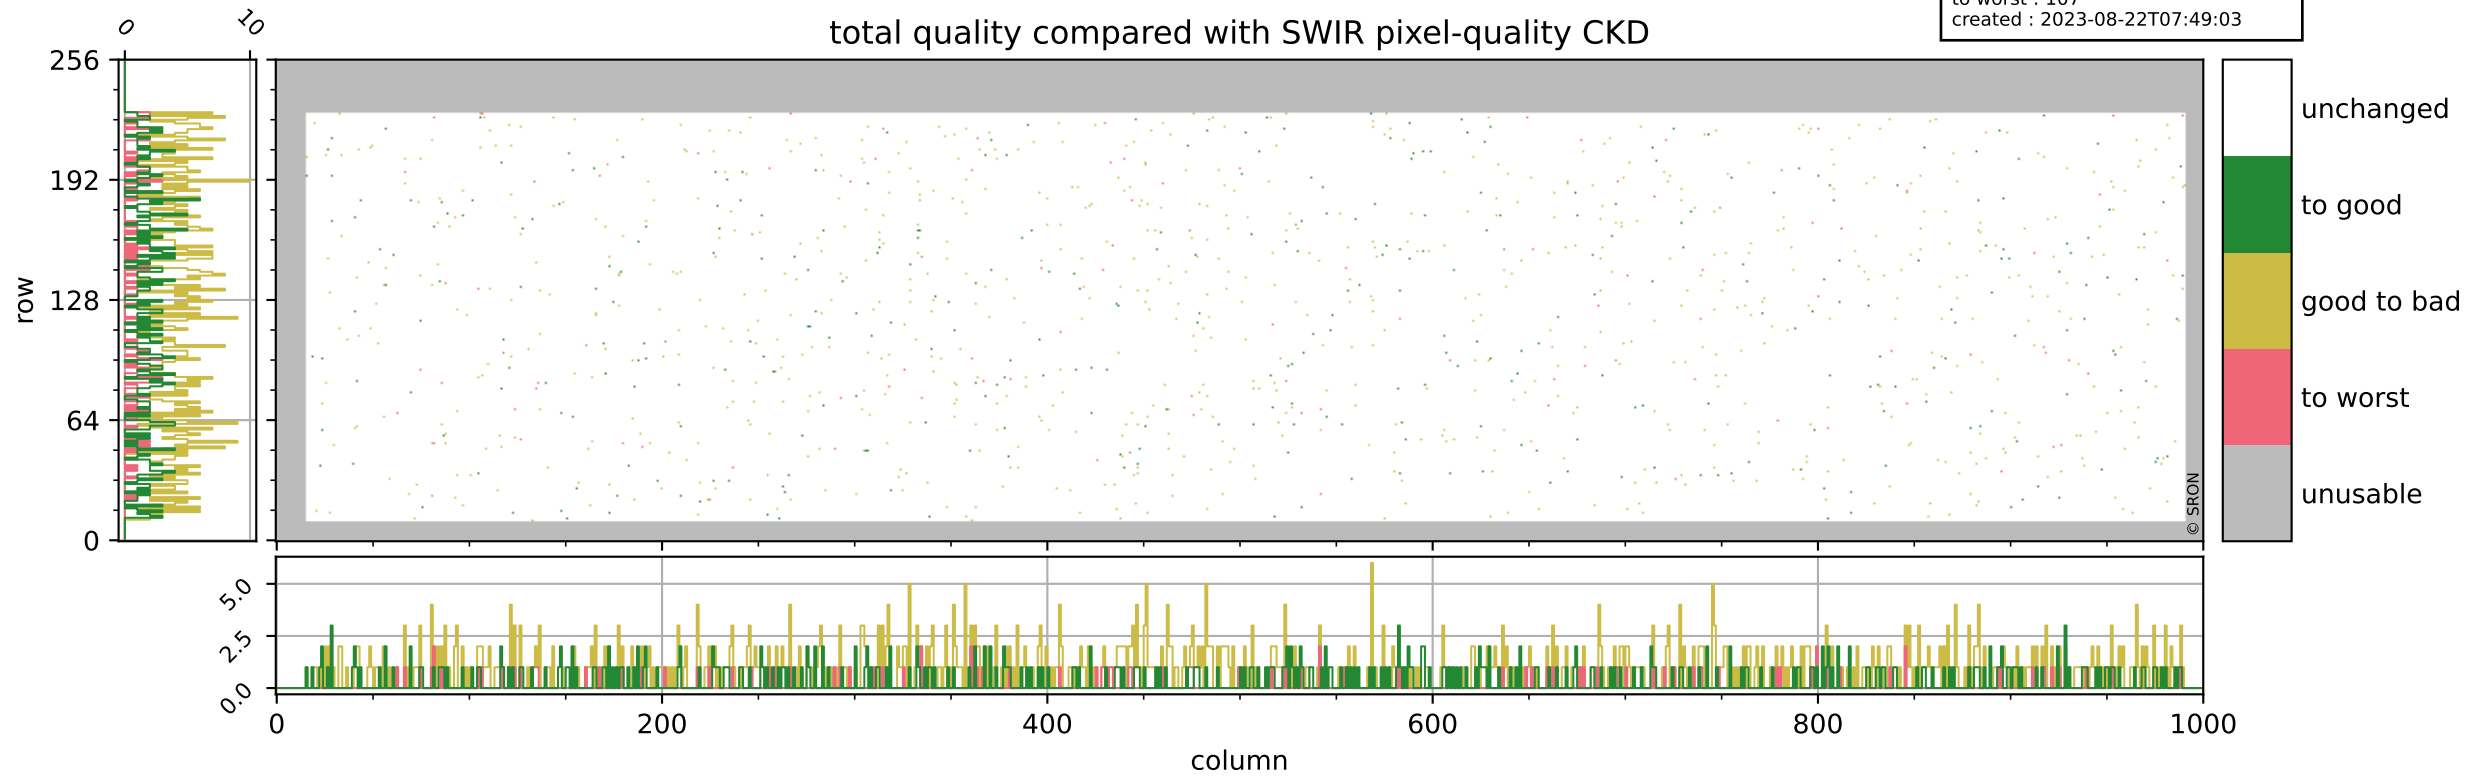

Tropomi SWIR pixel quality (official)

orbits : 19 in [5497, 5542]
coverage : 2018-11-05 / 2018-11-08
bad (quality < 0.8) : 288
worst (quality < 0.1) : 115
created : 2023-08-22T07:49:02

Tropomi SWIR pixel quality (official)

orbits : 19 in [5497, 5542]
coverage : 2018-11-05 / 2018-11-08
bad (quality < 0.8) : 2559
worst (quality < 0.1) : 234
created : 2023-08-22T07:49:02

Tropomi SWIR pixel quality (official)

orbits : 19 in [5497, 5542]
coverage : 2018-11-05 / 2018-11-08
to good : 347
good to bad : 791
to worst : 107
created : 2023-08-22T07:49:03

total quality compared with SWIR pixel-quality CKD

Tropomi SWIR pixel quality (official)

orbits : 19 in [5497, 5542]
coverage : 2018-11-05 / 2018-11-08
created : 2023-08-22T07:49:03

Histograms of pixel-quality

Tropomi SWIR pixel quality (official) ground-tracks of Sentinel-5P

orbits : 19 in [5497, 5542]
coverage : 2018-11-05 / 2018-11-08
created : 2023-08-22T07:49:03

Tropomi SWIR pixel quality (official)

orbits : [2827, 5542]
coverage : 2018-04-30 / 2018-11-08
created : 2023-08-22T07:49:04