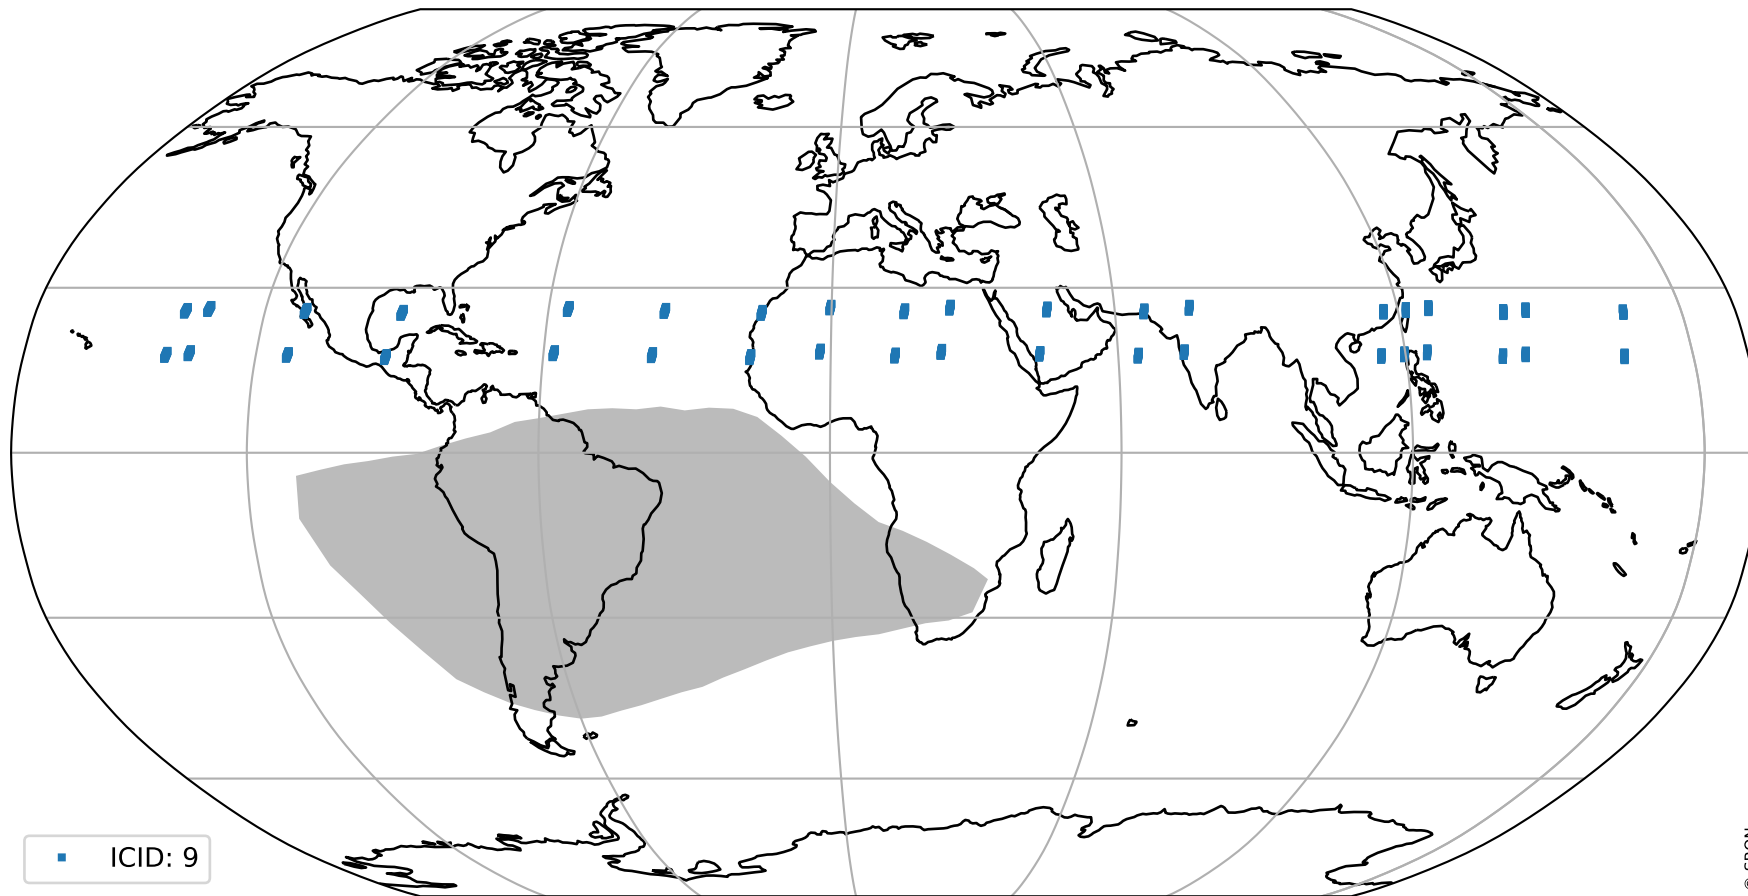

orbits : 19 in [5497, 5542]
coverage : 2018-11-05 / 2018-11-08
bad (quality < 0.8) : 2559
worst (quality < 0.1) : 234
created : 2023-08-22T07:49:02

Tropomi SWIR pixel quality (official)

orbits : 19 in [5497, 5542]
coverage : 2018-11-05 / 2018-11-08
to good : 347
good to bad : 791
to worst : 107
created : 2023-08-22T07:49:03

total quality compared with SWIR pixel-quality CKD

Tropomi SWIR pixel quality (official)

orbits : 19 in [5497, 5542]
coverage : 2018-11-05 / 2018-11-08
created : 2023-08-22T07:49:03

Histograms of pixel-quality

Tropomi SWIR pixel quality (official) ground-tracks of Sentinel-5P

orbits : 19 in [5497, 5542]
coverage : 2018-11-05 / 2018-11-08
created : 2023-08-22T07:49:03

Tropomi SWIR pixel quality (official)

orbits : [2827, 5542]
coverage : 2018-04-30 / 2018-11-08
created : 2023-08-22T07:49:04