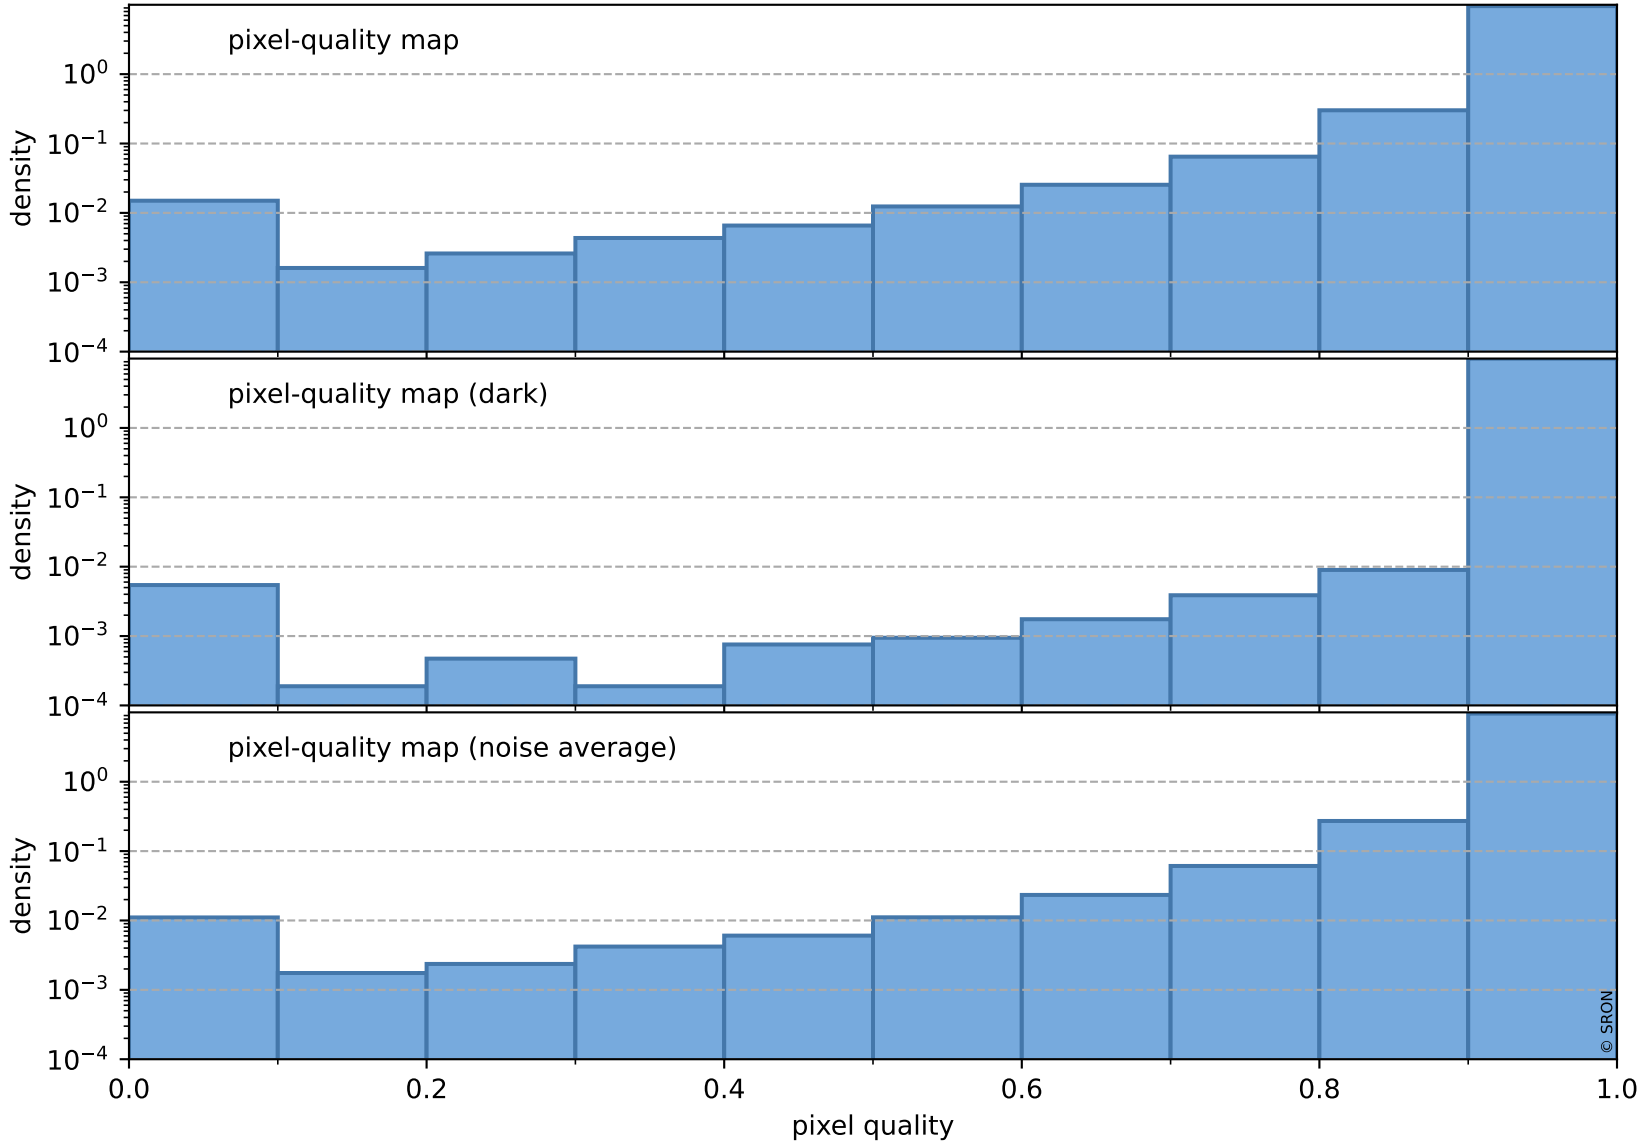

orbits : 19 in [5497, 5542]
coverage : 2018-11-05 / 2018-11-08
bad (quality < 0.8) : 2559
worst (quality < 0.1) : 234
created : 2023-08-22T07:49:02

Tropomi SWIR pixel quality (official)

orbits : 19 in [5497, 5542]
coverage : 2018-11-05 / 2018-11-08
to good : 347
good to bad : 791
to worst : 107
created : 2023-08-22T07:49:03

total quality compared with SWIR pixel-quality CKD

Tropomi SWIR pixel quality (official)

orbits : 19 in [5497, 5542]
coverage : 2018-11-05 / 2018-11-08
created : 2023-08-22T07:49:03

Histograms of pixel-quality

Tropomi SWIR pixel quality (official) ground-tracks of Sentinel-5P

orbits : 19 in [5497, 5542]
coverage : 2018-11-05 / 2018-11-08
created : 2023-08-22T07:49:03

Tropomi SWIR pixel quality (official)

orbits : [2827, 5542]
coverage : 2018-04-30 / 2018-11-08
created : 2023-08-22T07:49:04