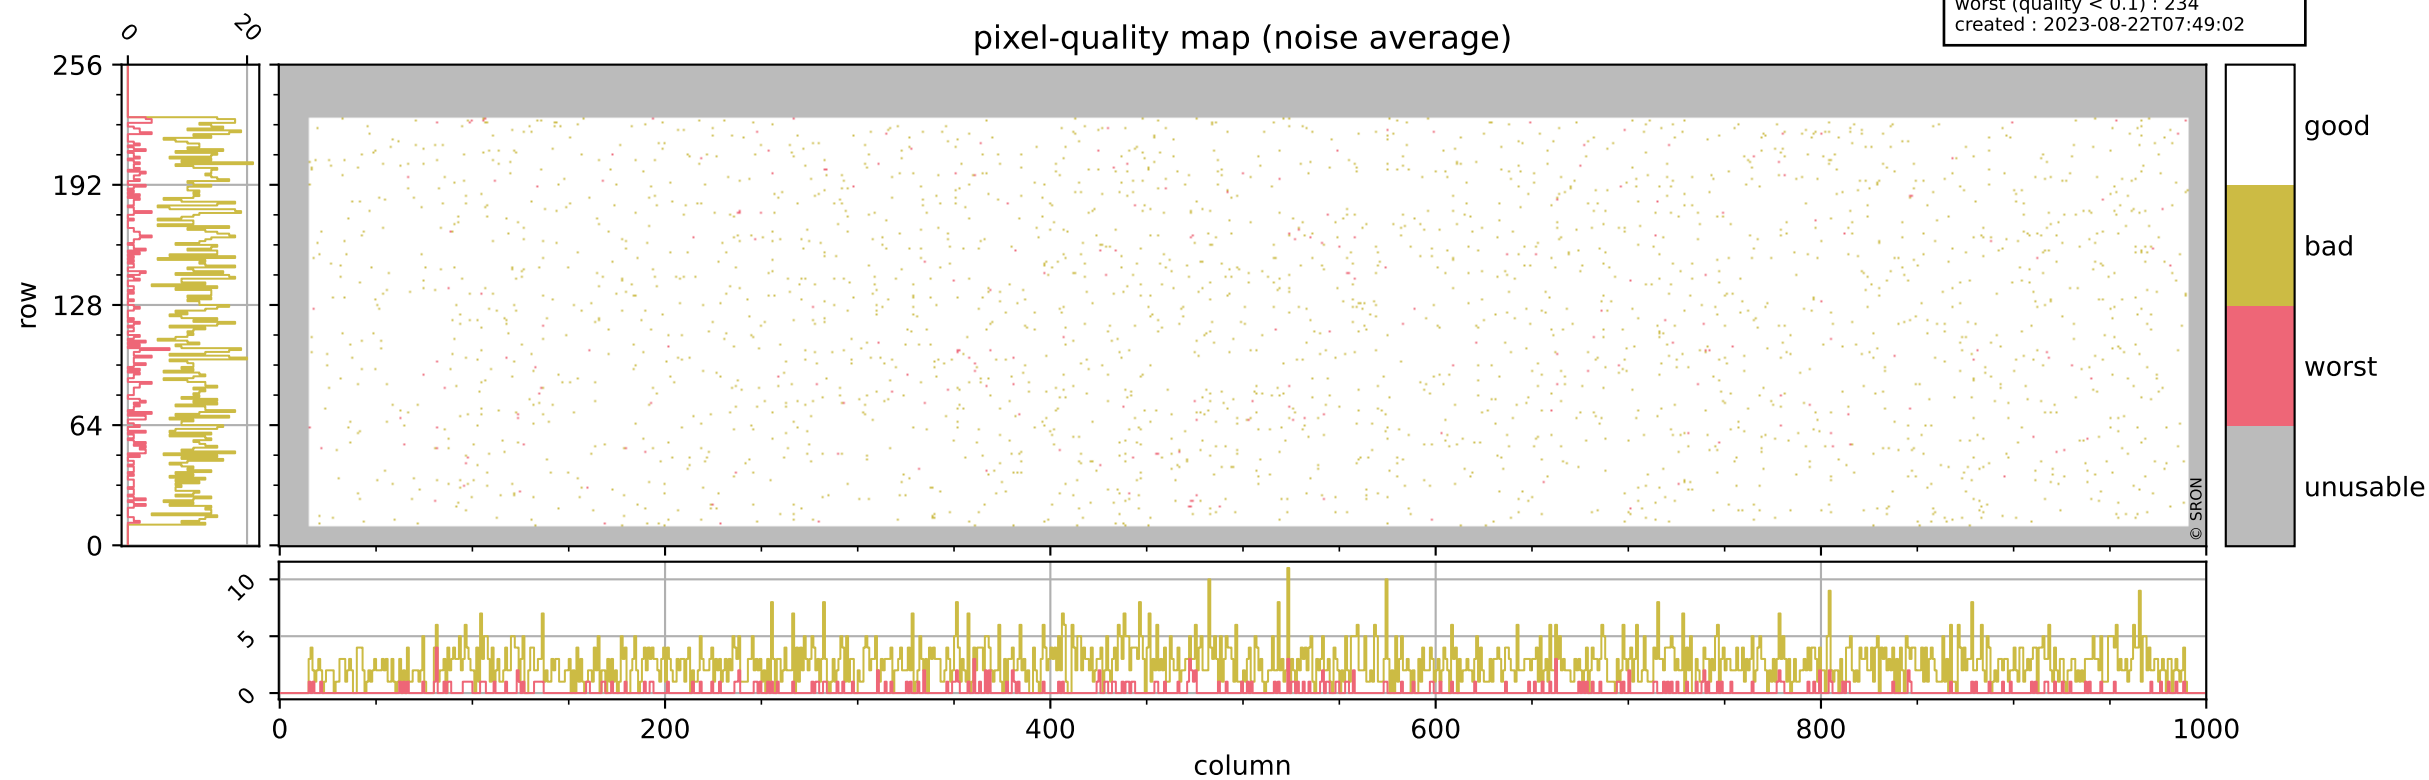

Tropomi SWIR pixel quality (official)

orbits : 19 in [5497, 5542]
coverage : 2018-11-05 / 2018-11-08
bad (quality < 0.8) : 2805
worst (quality < 0.1) : 317
created : 2023-08-22T07:49:02

pixel-quality map

Tropomi SWIR pixel quality (official)

orbits : 19 in [5497, 5542]
coverage : 2018-11-05 / 2018-11-08
bad (quality < 0.8) : 288
worst (quality < 0.1) : 115
created : 2023-08-22T07:49:02

Tropomi SWIR pixel quality (official)

orbits : 19 in [5497, 5542]
coverage : 2018-11-05 / 2018-11-08
bad (quality < 0.8) : 2559
worst (quality < 0.1) : 234
created : 2023-08-22T07:49:02

Tropomi SWIR pixel quality (official)

orbits : 19 in [5497, 5542]
coverage : 2018-11-05 / 2018-11-08
to good : 347
good to bad : 791
to worst : 107
created : 2023-08-22T07:49:03

Tropomi SWIR pixel quality (official) ground-tracks of Sentinel-5P

orbits : 19 in [5497, 5542]
coverage : 2018-11-05 / 2018-11-08
created : 2023-08-22T07:49:03

Tropomi SWIR pixel quality (official)

orbits : [2827, 5542]
coverage : 2018-04-30 / 2018-11-08
created : 2023-08-22T07:49:04