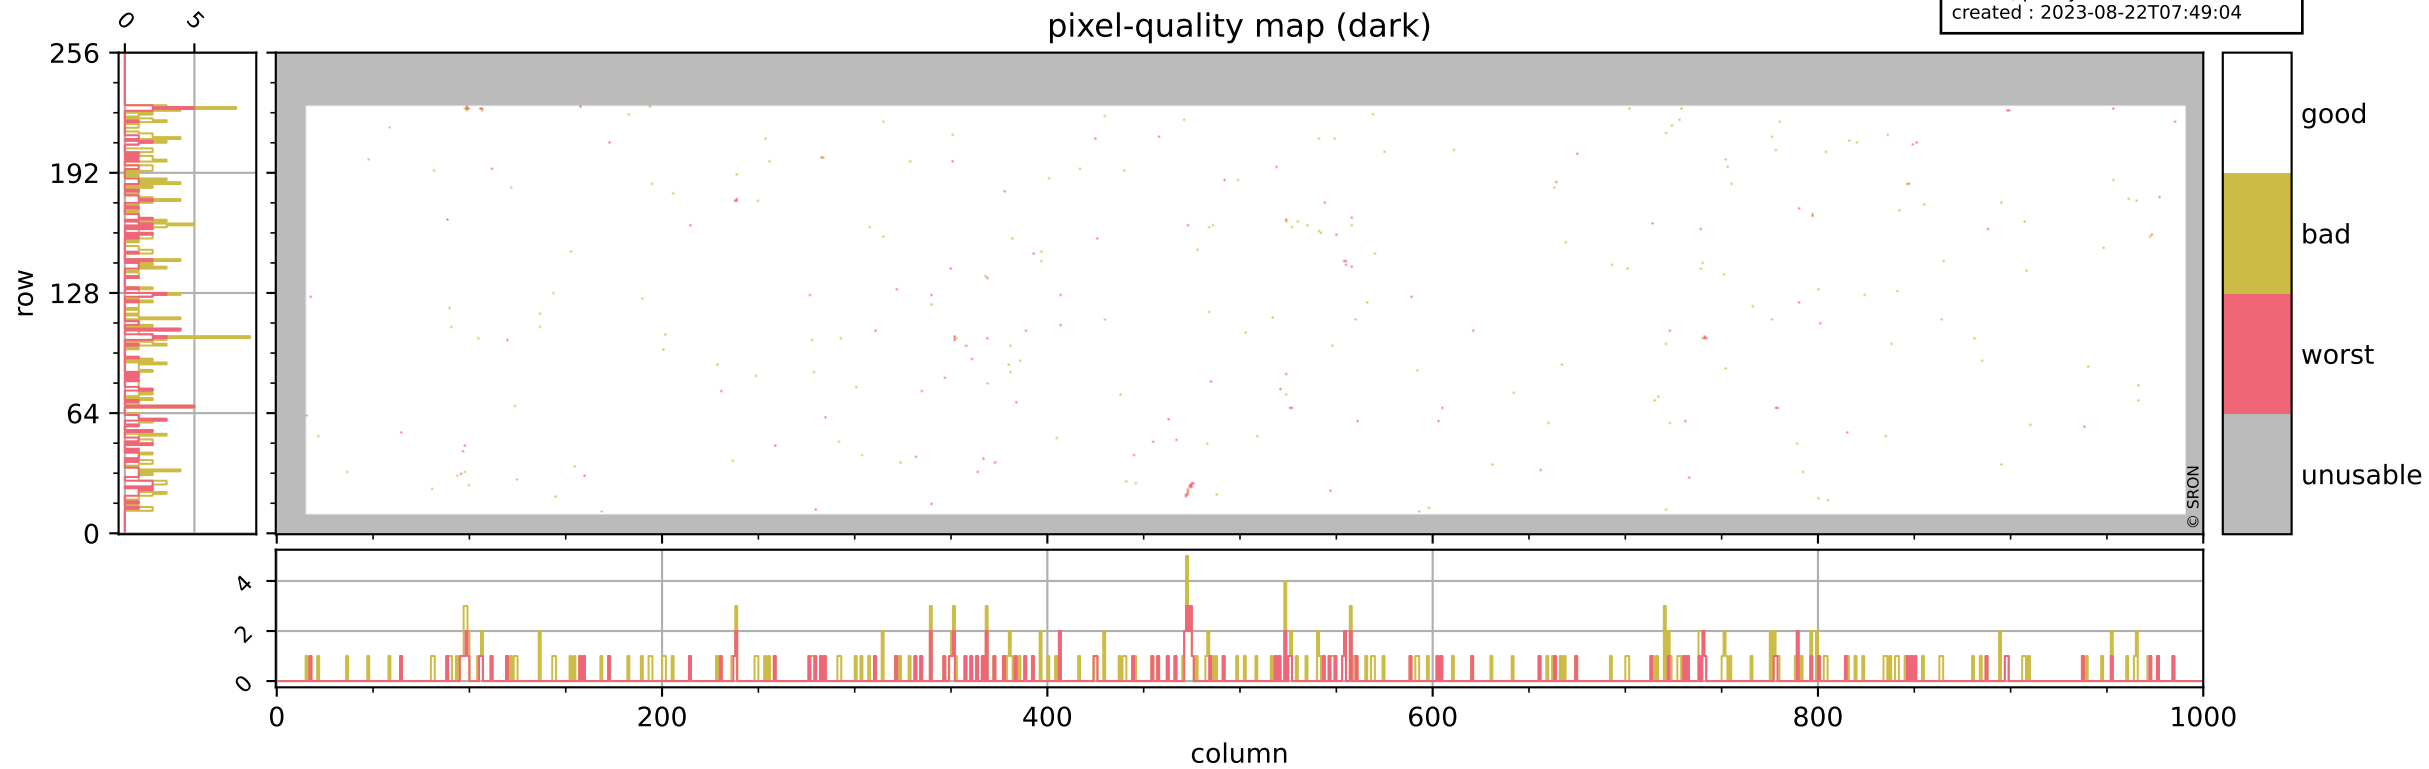

Tropomi SWIR pixel quality (official)

orbits : 19 in [5512, 5557]
coverage : 2018-11-05 / 2018-11-09
bad (quality < 0.8) : 2805
worst (quality < 0.1) : 313
created : 2023-08-22T07:49:04

pixel-quality map

Tropomi SWIR pixel quality (official)

orbits : 19 in [5512, 5557]
coverage : 2018-11-05 / 2018-11-09
bad (quality < 0.8) : 290
worst (quality < 0.1) : 118
created : 2023-08-22T07:49:04

Tropomi SWIR pixel quality (official)

orbits : 19 in [5512, 5557]
coverage : 2018-11-05 / 2018-11-09
bad (quality < 0.8) : 2555
worst (quality < 0.1) : 233
created : 2023-08-22T07:49:05

pixel-quality map (noise average)

Tropomi SWIR pixel quality (official)

orbits : 19 in [5512, 5557]
coverage : 2018-11-05 / 2018-11-09
to good : 352
good to bad : 802
to worst : 102
created : 2023-08-22T07:49:05

total quality compared with SWIR pixel-quality CKD

Tropomi SWIR pixel quality (official)