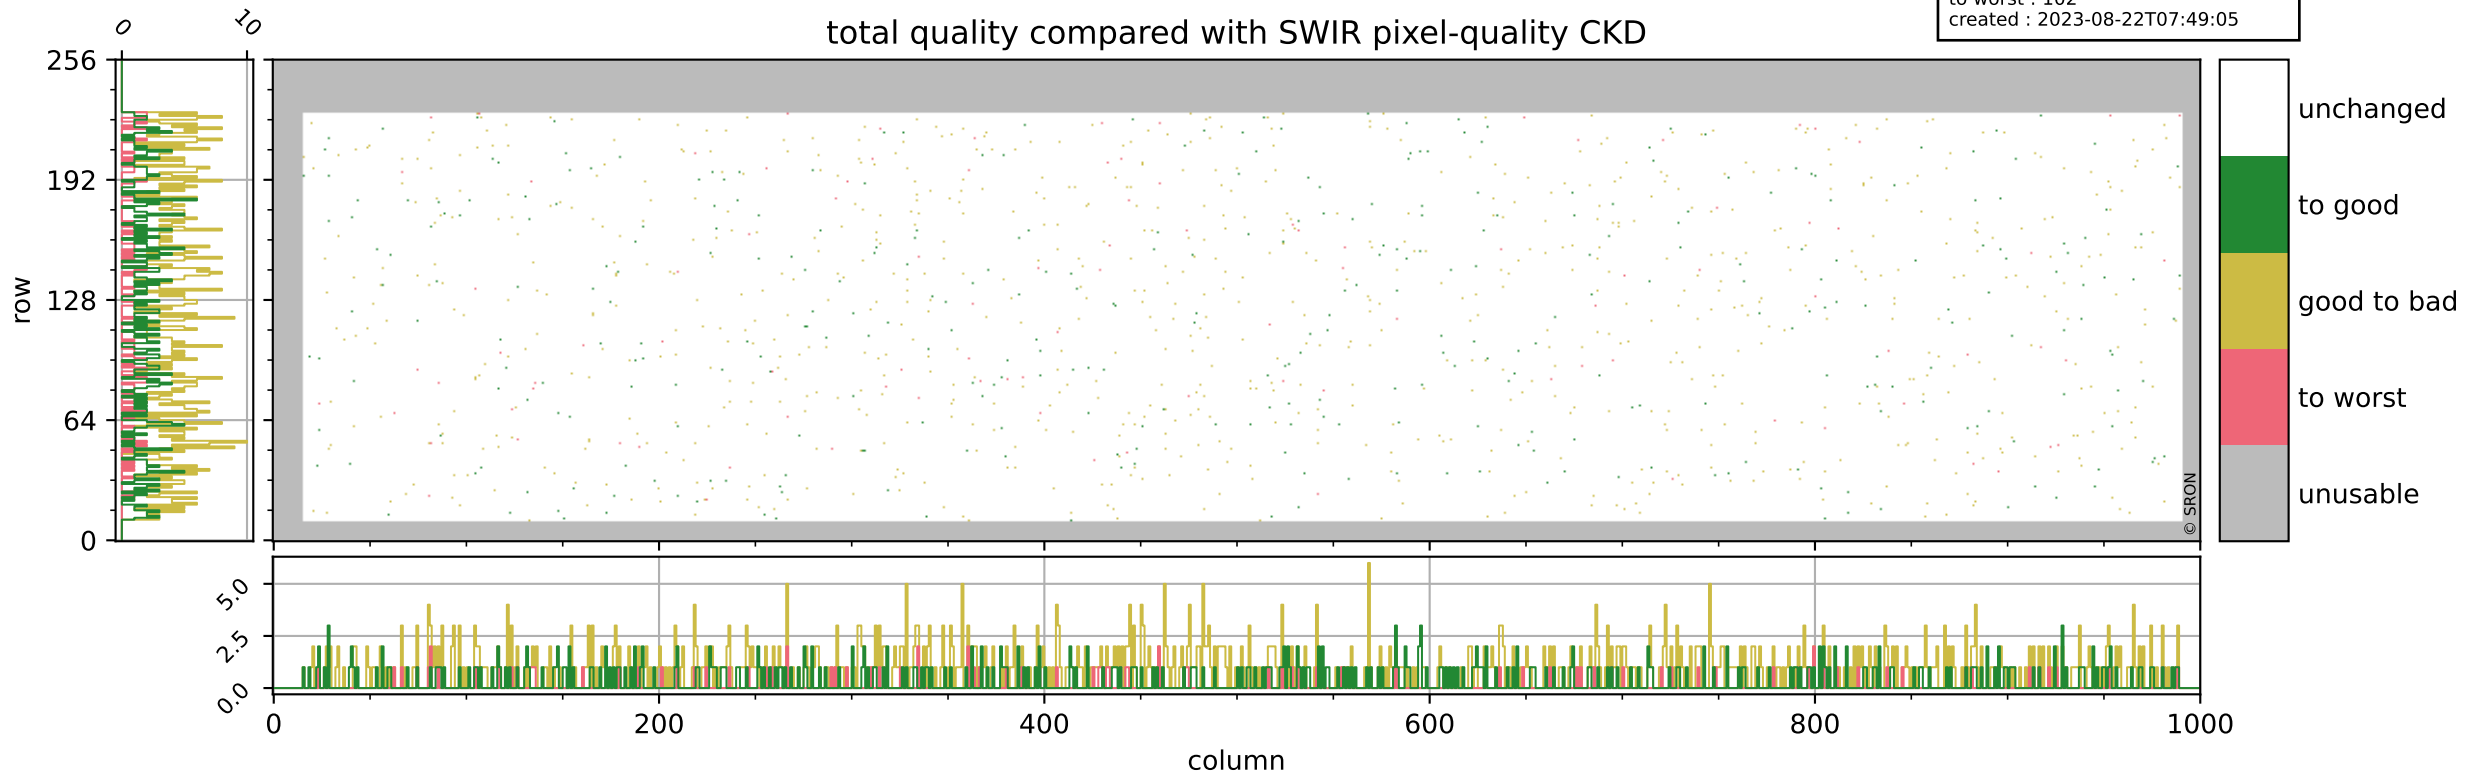

Tropomi SWIR pixel quality (official)

orbits : 19 in [5512, 5557]
coverage : 2018-11-05 / 2018-11-09
bad (quality < 0.8) : 290
worst (quality < 0.1) : 118
created : 2023-08-22T07:49:04

Tropomi SWIR pixel quality (official)

orbits : 19 in [5512, 5557]
coverage : 2018-11-05 / 2018-11-09
bad (quality < 0.8) : 2555
worst (quality < 0.1) : 233
created : 2023-08-22T07:49:05

pixel-quality map (noise average)

Tropomi SWIR pixel quality (official)

orbits : 19 in [5512, 5557]
coverage : 2018-11-05 / 2018-11-09
to good : 352
good to bad : 802
to worst : 102
created : 2023-08-22T07:49:05

total quality compared with SWIR pixel-quality CKD

Tropomi SWIR pixel quality (official)

orbits : 19 in [5512, 5557]
coverage : 2018-11-05 / 2018-11-09
created : 2023-08-22T07:49:05

Histograms of pixel-quality

Tropomi SWIR pixel quality (official) ground-tracks of Sentinel-5P

orbits : 19 in [5512, 5557]
coverage : 2018-11-05 / 2018-11-09
created : 2023-08-22T07:49:06