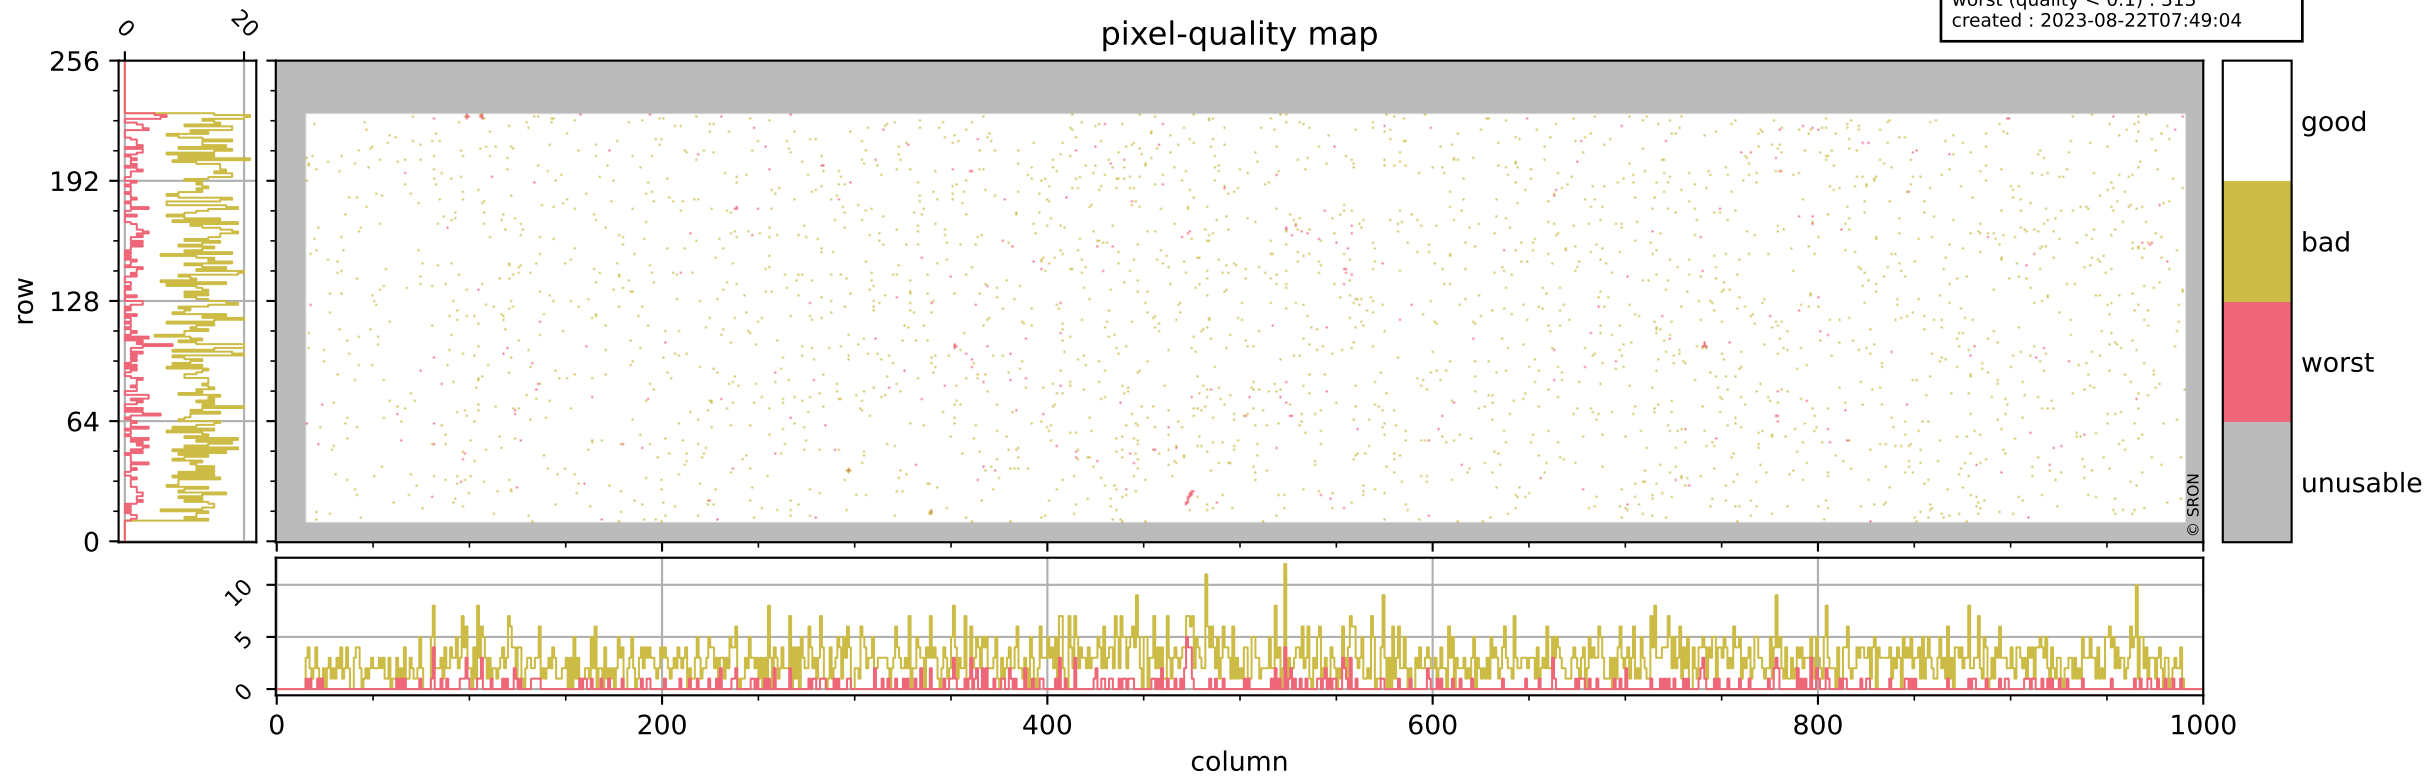

Tropomi SWIR pixel quality (official)

orbits : 19 in [5512, 5557]
coverage : 2018-11-05 / 2018-11-09
bad (quality < 0.8) : 2805
worst (quality < 0.1) : 313
created : 2023-08-22T07:49:04

pixel-quality map

Tropomi SWIR pixel quality (official)

orbits : 19 in [5512, 5557]
coverage : 2018-11-05 / 2018-11-09
bad (quality < 0.8) : 290
worst (quality < 0.1) : 118
created : 2023-08-22T07:49:04

Tropomi SWIR pixel quality (official)

orbits : 19 in [5512, 5557]
coverage : 2018-11-05 / 2018-11-09
bad (quality < 0.8) : 2555
worst (quality < 0.1) : 233
created : 2023-08-22T07:49:05

pixel-quality map (noise average)

Tropomi SWIR pixel quality (official)

orbits : 19 in [5512, 5557]
coverage : 2018-11-05 / 2018-11-09
created : 2023-08-22T07:49:05

Histograms of pixel-quality

Tropomi SWIR pixel quality (official) ground-tracks of Sentinel-5P

orbits : 19 in [5512, 5557]
coverage : 2018-11-05 / 2018-11-09
created : 2023-08-22T07:49:06