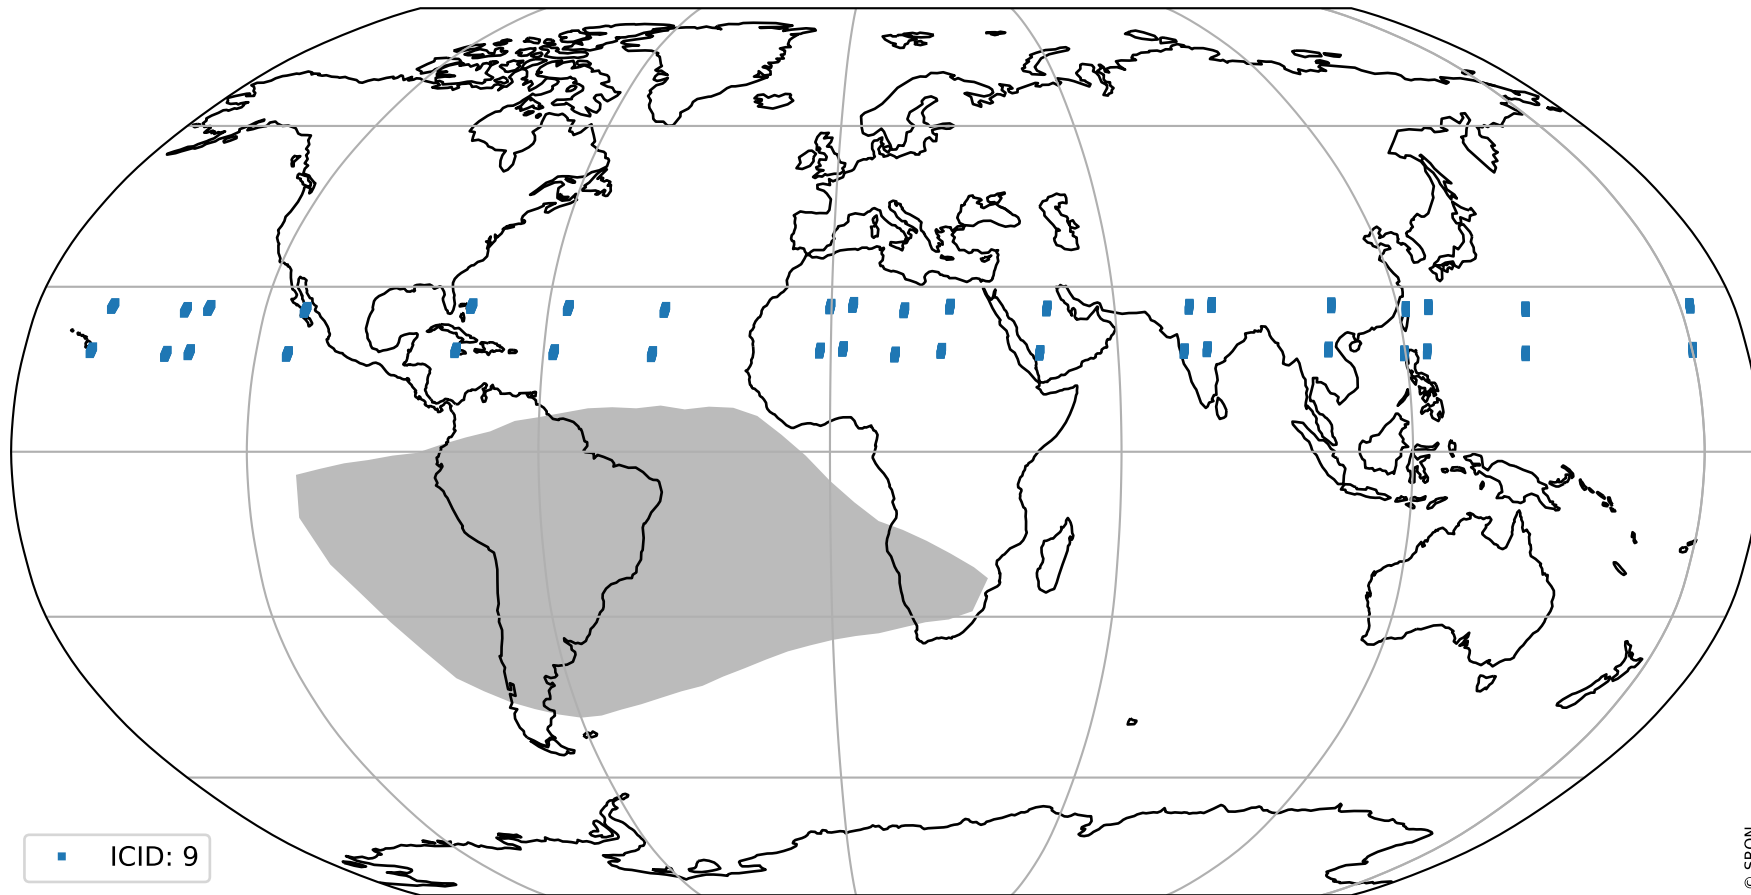

orbits : 19 in [5512, 5557]
coverage : 2018-11-05 / 2018-11-09
bad (quality < 0.8) : 2555
worst (quality < 0.1) : 233
created : 2023-08-22T07:49:05

pixel-quality map (noise average)

Tropomi SWIR pixel quality (official)

orbits : 19 in [5512, 5557]
coverage : 2018-11-05 / 2018-11-09
to good : 352
good to bad : 802
to worst : 102
created : 2023-08-22T07:49:05

total quality compared with SWIR pixel-quality CKD

Tropomi SWIR pixel quality (official)

orbits : 19 in [5512, 5557]
coverage : 2018-11-05 / 2018-11-09
created : 2023-08-22T07:49:05

Histograms of pixel-quality

Tropomi SWIR pixel quality (official) ground-tracks of Sentinel-5P

orbits : 19 in [5512, 5557]
coverage : 2018-11-05 / 2018-11-09
created : 2023-08-22T07:49:06