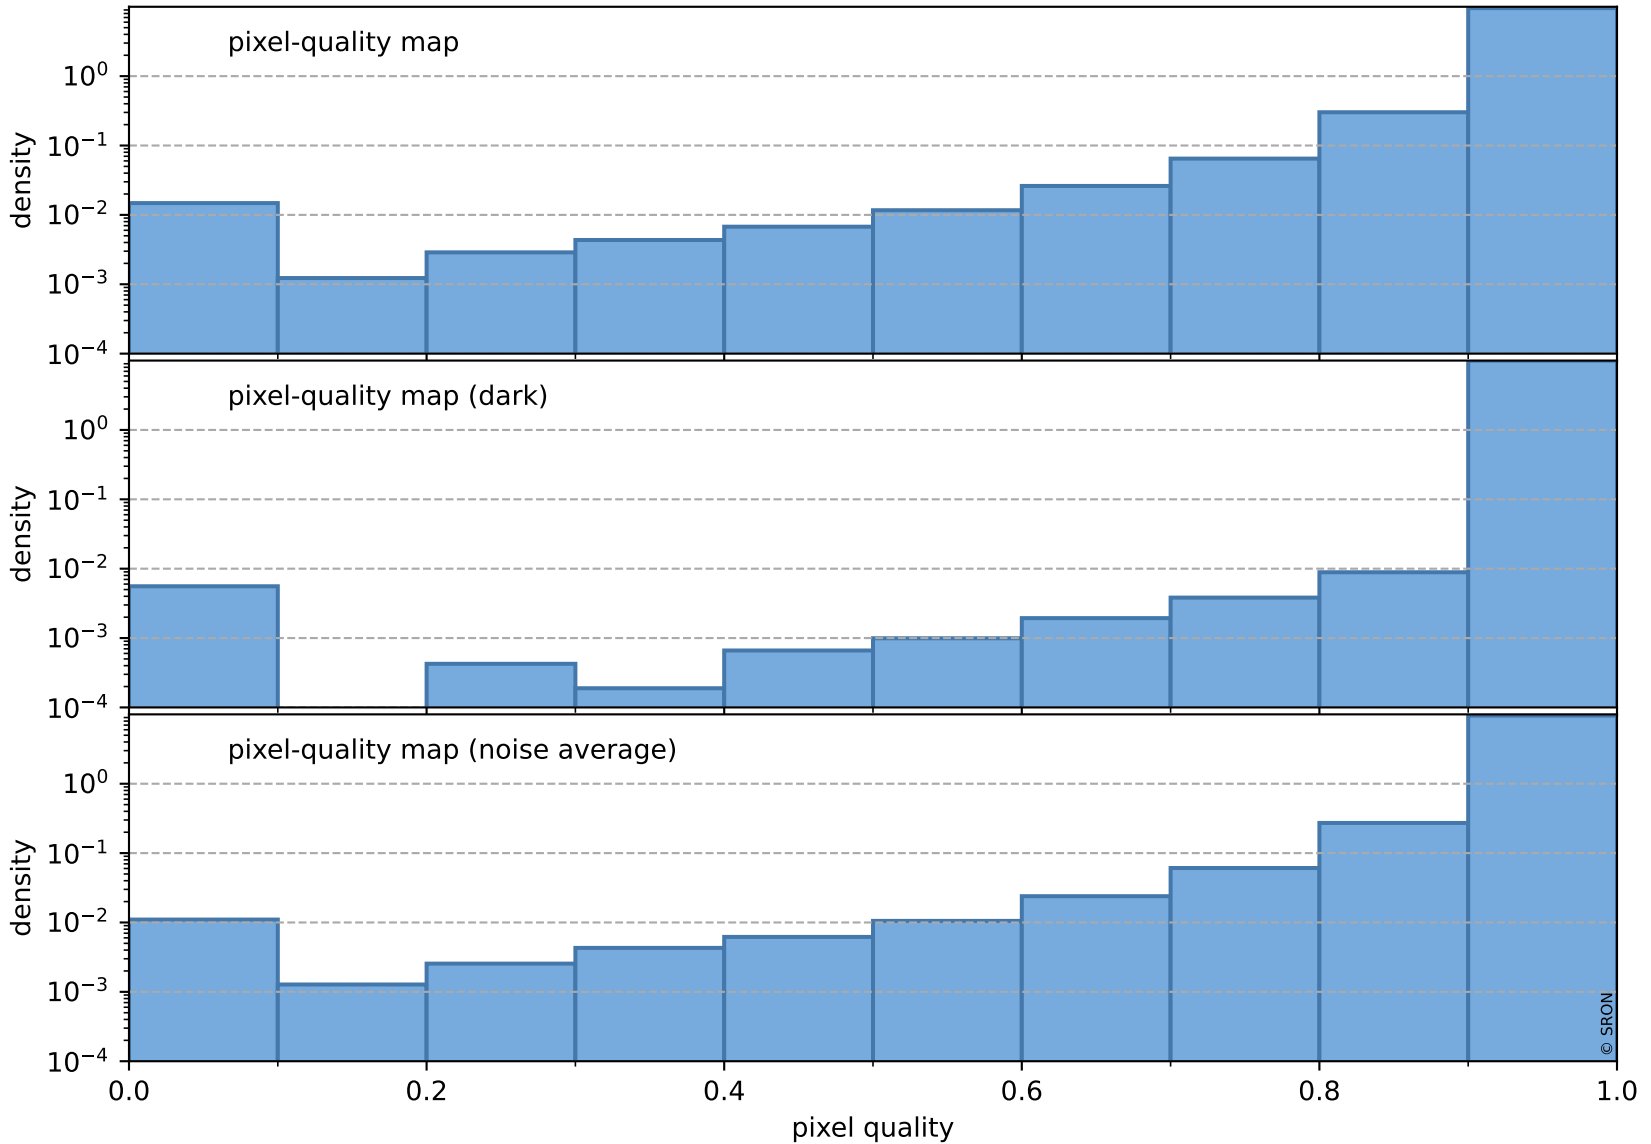

orbits : 19 in [5512, 5557]
coverage : 2018-11-05 / 2018-11-09
to good : 352
good to bad : 802
to worst : 102
created : 2023-08-22T07:49:05

total quality compared with SWIR pixel-quality CKD

Tropomi SWIR pixel quality (official)

orbits : 19 in [5512, 5557]
coverage : 2018-11-05 / 2018-11-09
created : 2023-08-22T07:49:05

Histograms of pixel-quality

Tropomi SWIR pixel quality (official) ground-tracks of Sentinel-5P

orbits : 19 in [5512, 5557]
coverage : 2018-11-05 / 2018-11-09
created : 2023-08-22T07:49:06

Tropomi SWIR pixel quality (official)

orbits : [2827, 5557]
coverage : 2018-04-30 / 2018-11-09
created : 2023-08-22T07:49:06

trend of pixel quality & temperatures