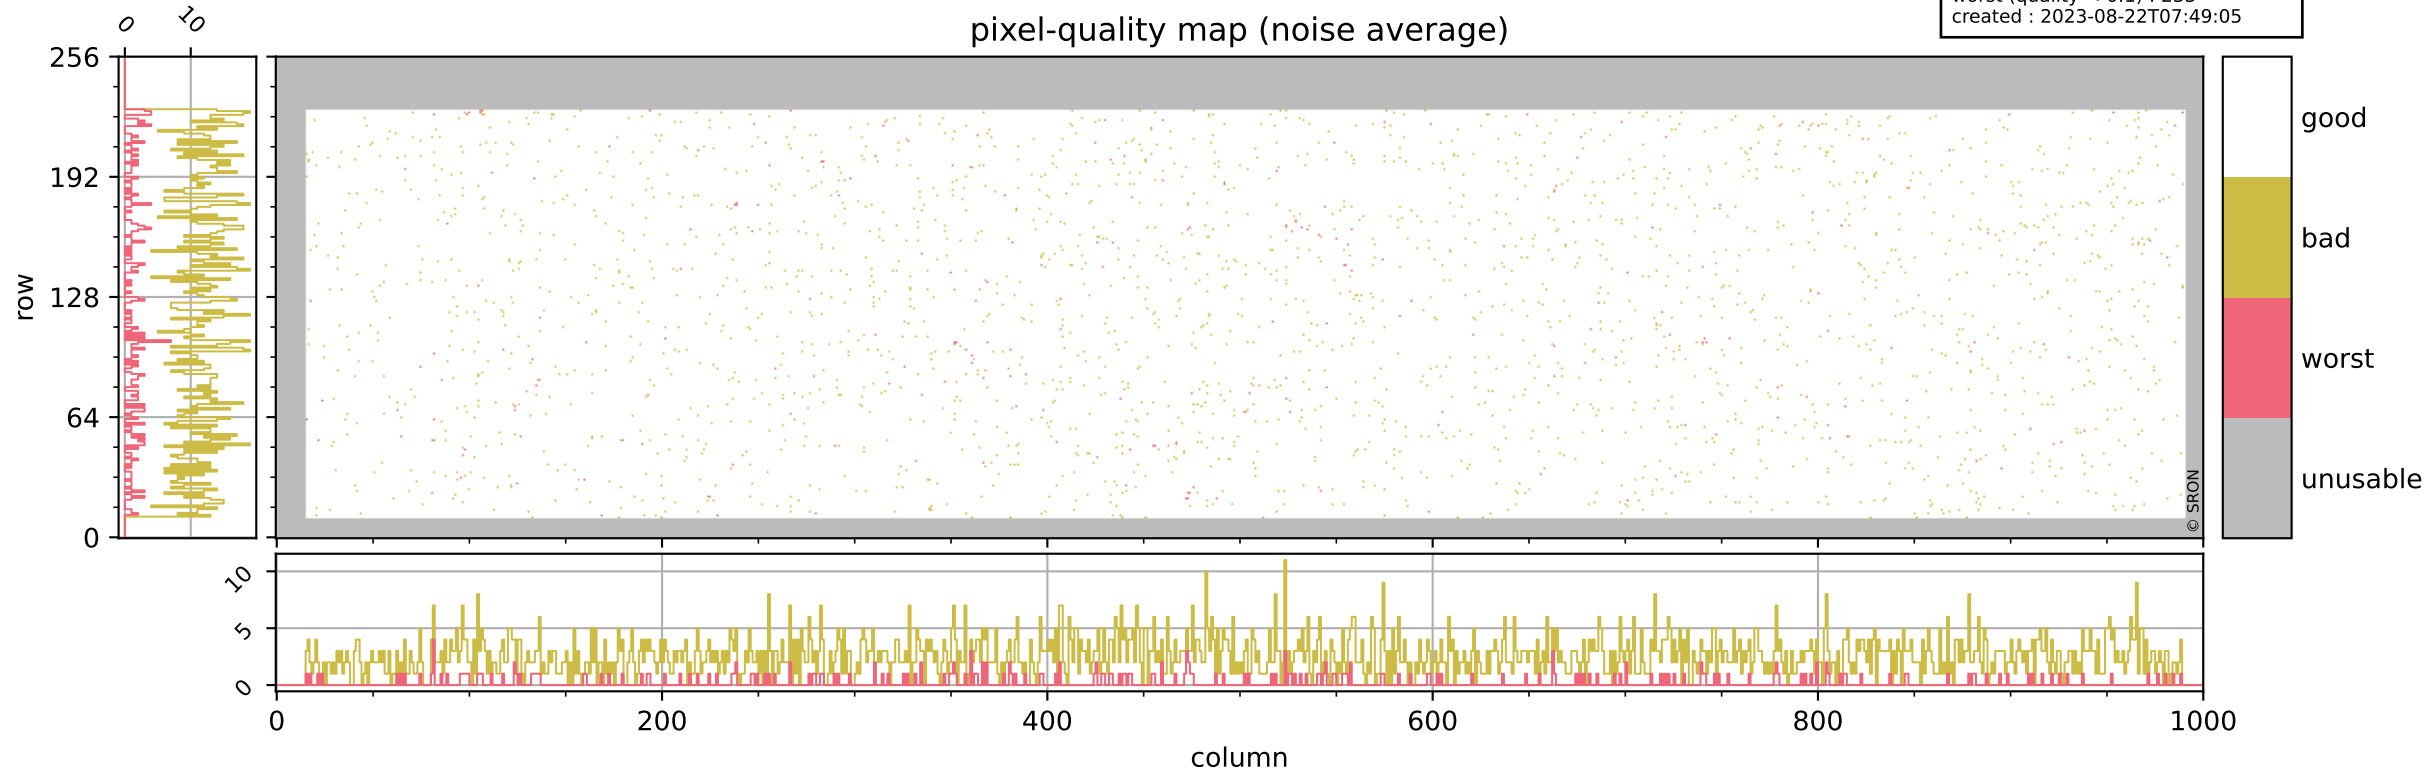

Tropomi SWIR pixel quality (official)

orbits : 19 in [5512, 5557]
coverage : 2018-11-05 / 2018-11-09
bad (quality < 0.8) : 290
worst (quality < 0.1) : 118
created : 2023-08-22T07:49:04

Tropomi SWIR pixel quality (official)

orbits : 19 in [5512, 5557]
coverage : 2018-11-05 / 2018-11-09
bad (quality < 0.8) : 2555
worst (quality < 0.1) : 233
created : 2023-08-22T07:49:05

pixel-quality map (noise average)

Tropomi SWIR pixel quality (official)

orbits : 19 in [5512, 5557]
coverage : 2018-11-05 / 2018-11-09
to good : 352
good to bad : 802
to worst : 102
created : 2023-08-22T07:49:05

total quality compared with SWIR pixel-quality CKD

Tropomi SWIR pixel quality (official)

orbits : 19 in [5512, 5557]
coverage : 2018-11-05 / 2018-11-09
created : 2023-08-22T07:49:05

Histograms of pixel-quality

Tropomi SWIR pixel quality (official) ground-tracks of Sentinel-5P

orbits : 19 in [5512, 5557]
coverage : 2018-11-05 / 2018-11-09
created : 2023-08-22T07:49:06