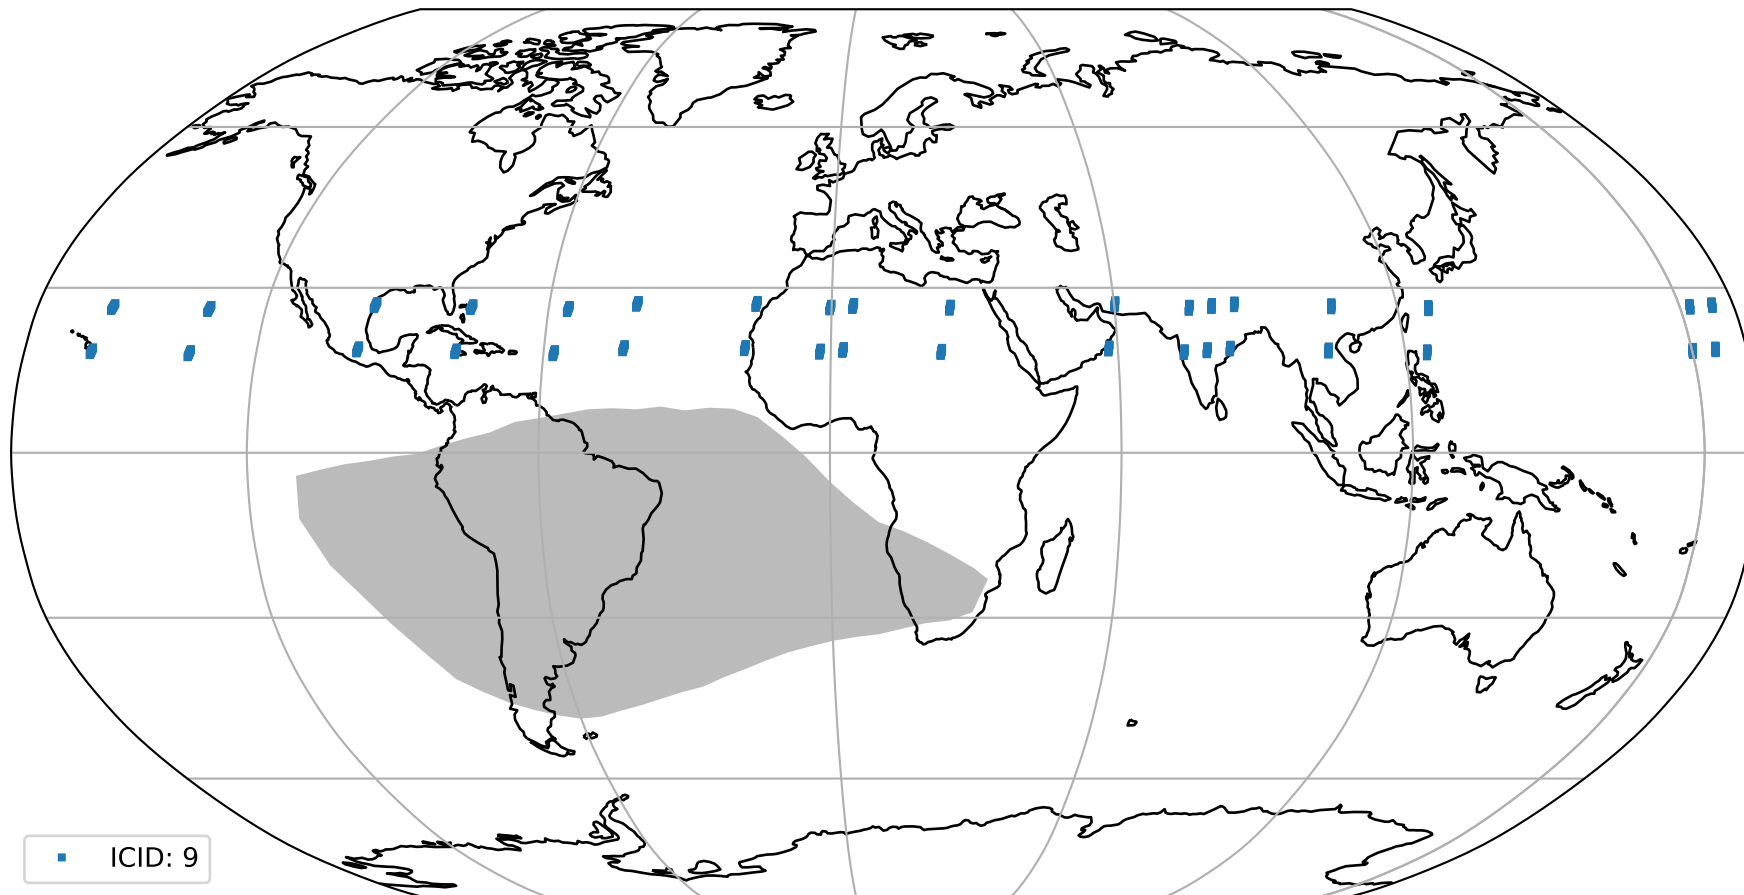

# Tropomi SWIR pixel quality (official)

orbits : 18 in [5527, 5572]  
coverage : 2018-11-07 / 2018-11-10  
created : 2023-08-22T07:49:07

## Histograms of pixel-quality

# Tropomi SWIR pixel quality (official) ground-tracks of Sentinel-5P

orbits : 18 in [5527, 5572]  
coverage : 2018-11-07 / 2018-11-10  
created : 2023-08-22T07:49:08