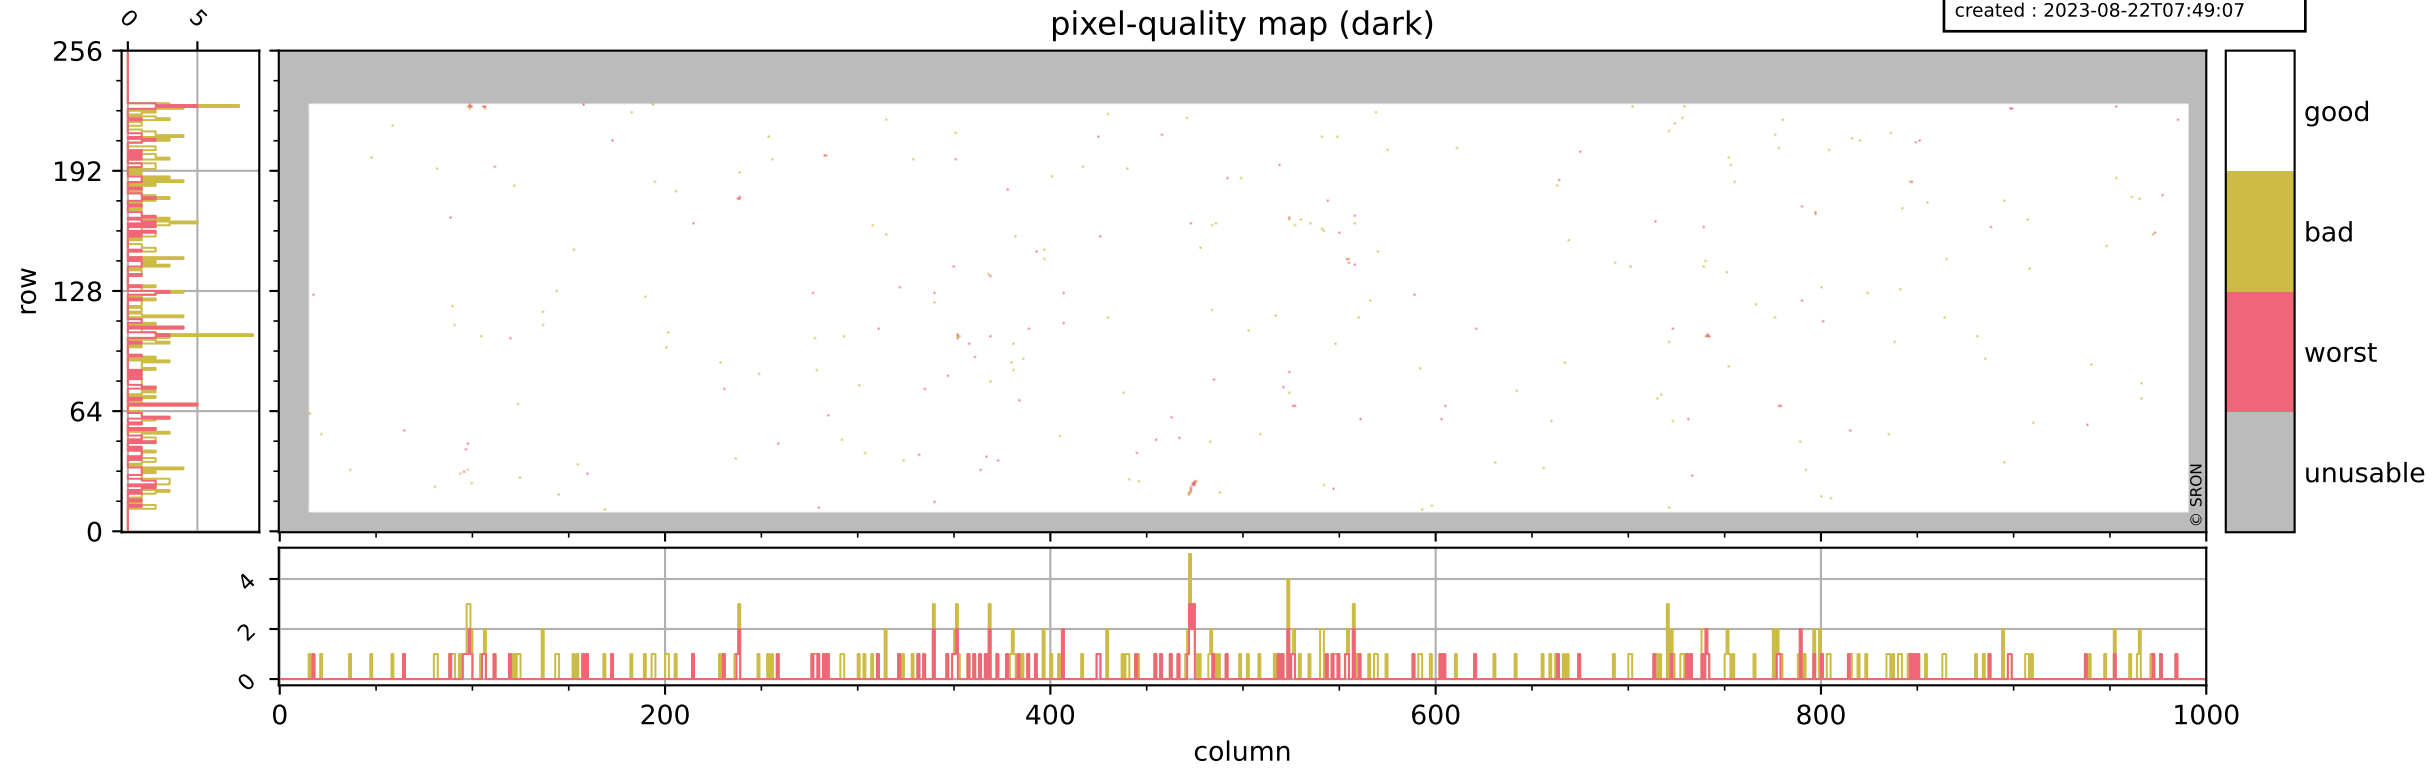

# Tropomi SWIR pixel quality (official)

orbits : 18 in [5527, 5572]  
coverage : 2018-11-07 / 2018-11-10  
bad (quality < 0.8) : 2765  
worst (quality < 0.1) : 313  
created : 2023-08-22T07:49:06

# Tropomi SWIR pixel quality (official)

orbits : 18 in [5527, 5572]  
coverage : 2018-11-07 / 2018-11-10  
bad (quality < 0.8) : 290  
worst (quality < 0.1) : 114  
created : 2023-08-22T07:49:07

## pixel-quality map (dark)

# Tropomi SWIR pixel quality (official)

orbits : 18 in [5527, 5572]  
coverage : 2018-11-07 / 2018-11-10  
bad (quality < 0.8) : 2518  
worst (quality < 0.1) : 233  
created : 2023-08-22T07:49:07