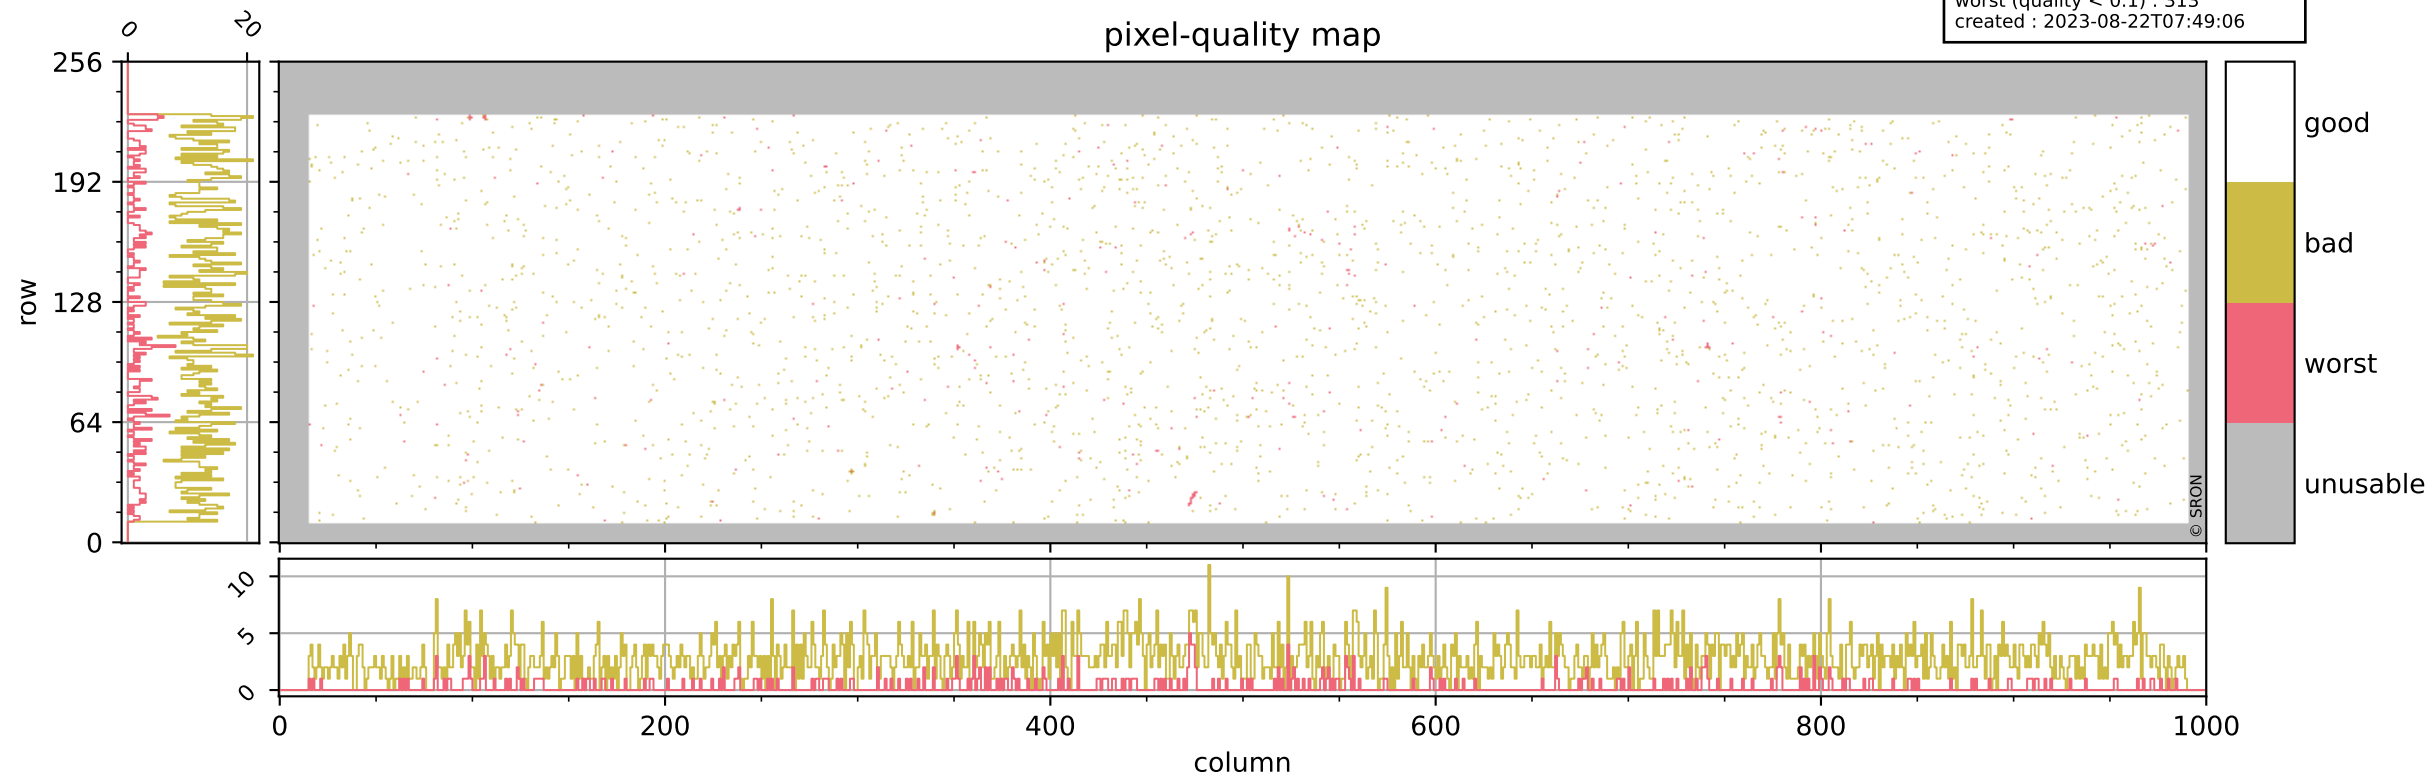

# Tropomi SWIR pixel quality (official)

orbits : 18 in [5527, 5572]  
coverage : 2018-11-07 / 2018-11-10  
bad (quality < 0.8) : 2765  
worst (quality < 0.1) : 313  
created : 2023-08-22T07:49:06

# Tropomi SWIR pixel quality (official)

orbits : 18 in [5527, 5572]  
coverage : 2018-11-07 / 2018-11-10  
bad (quality < 0.8) : 290  
worst (quality < 0.1) : 114  
created : 2023-08-22T07:49:07

## pixel-quality map (dark)

# Tropomi SWIR pixel quality (official) ground-tracks of Sentinel-5P

orbits : 18 in [5527, 5572]  
coverage : 2018-11-07 / 2018-11-10  
created : 2023-08-22T07:49:08