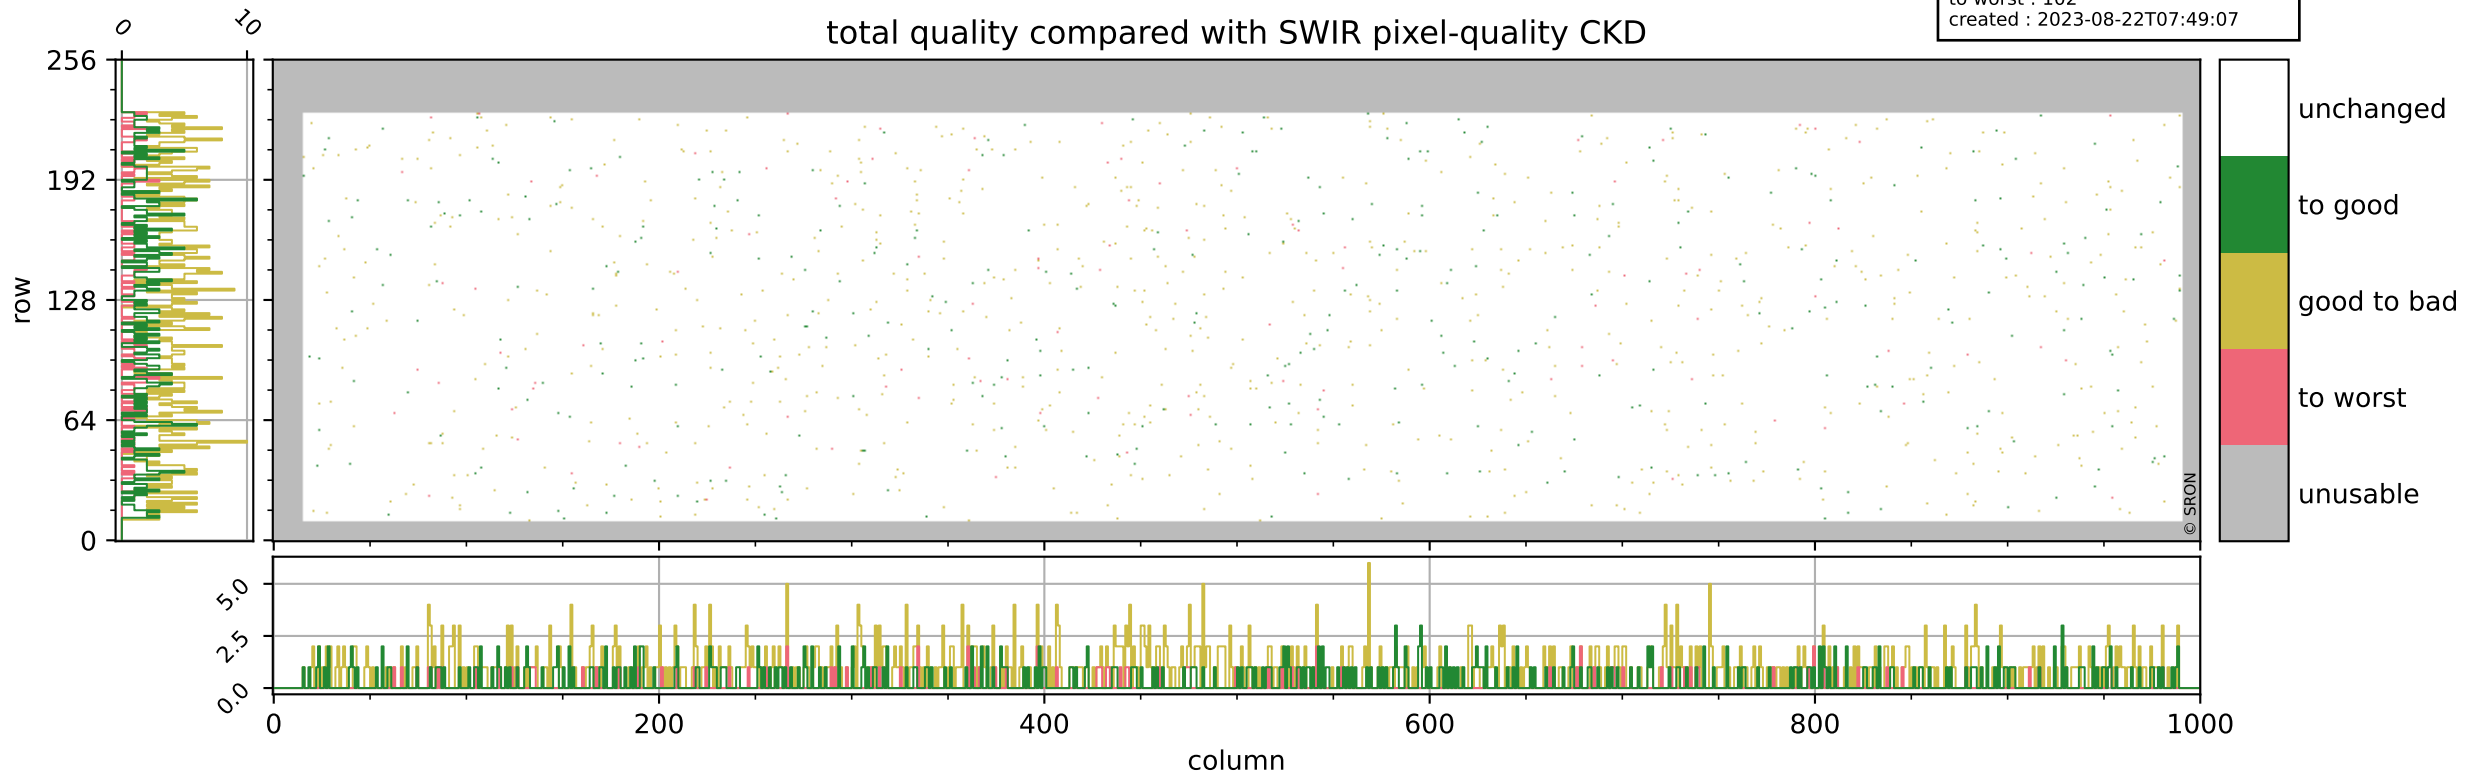

## pixel-quality map (dark)

# Tropomi SWIR pixel quality (official)

orbits : 18 in [5527, 5572]  
coverage : 2018-11-07 / 2018-11-10  
bad (quality < 0.8) : 2518  
worst (quality < 0.1) : 233  
created : 2023-08-22T07:49:07

# Tropomi SWIR pixel quality (official)

orbits : 18 in [5527, 5572]  
coverage : 2018-11-07 / 2018-11-10  
to good : 354  
good to bad : 766  
to worst : 102  
created : 2023-08-22T07:49:07

## total quality compared with SWIR pixel-quality CKD