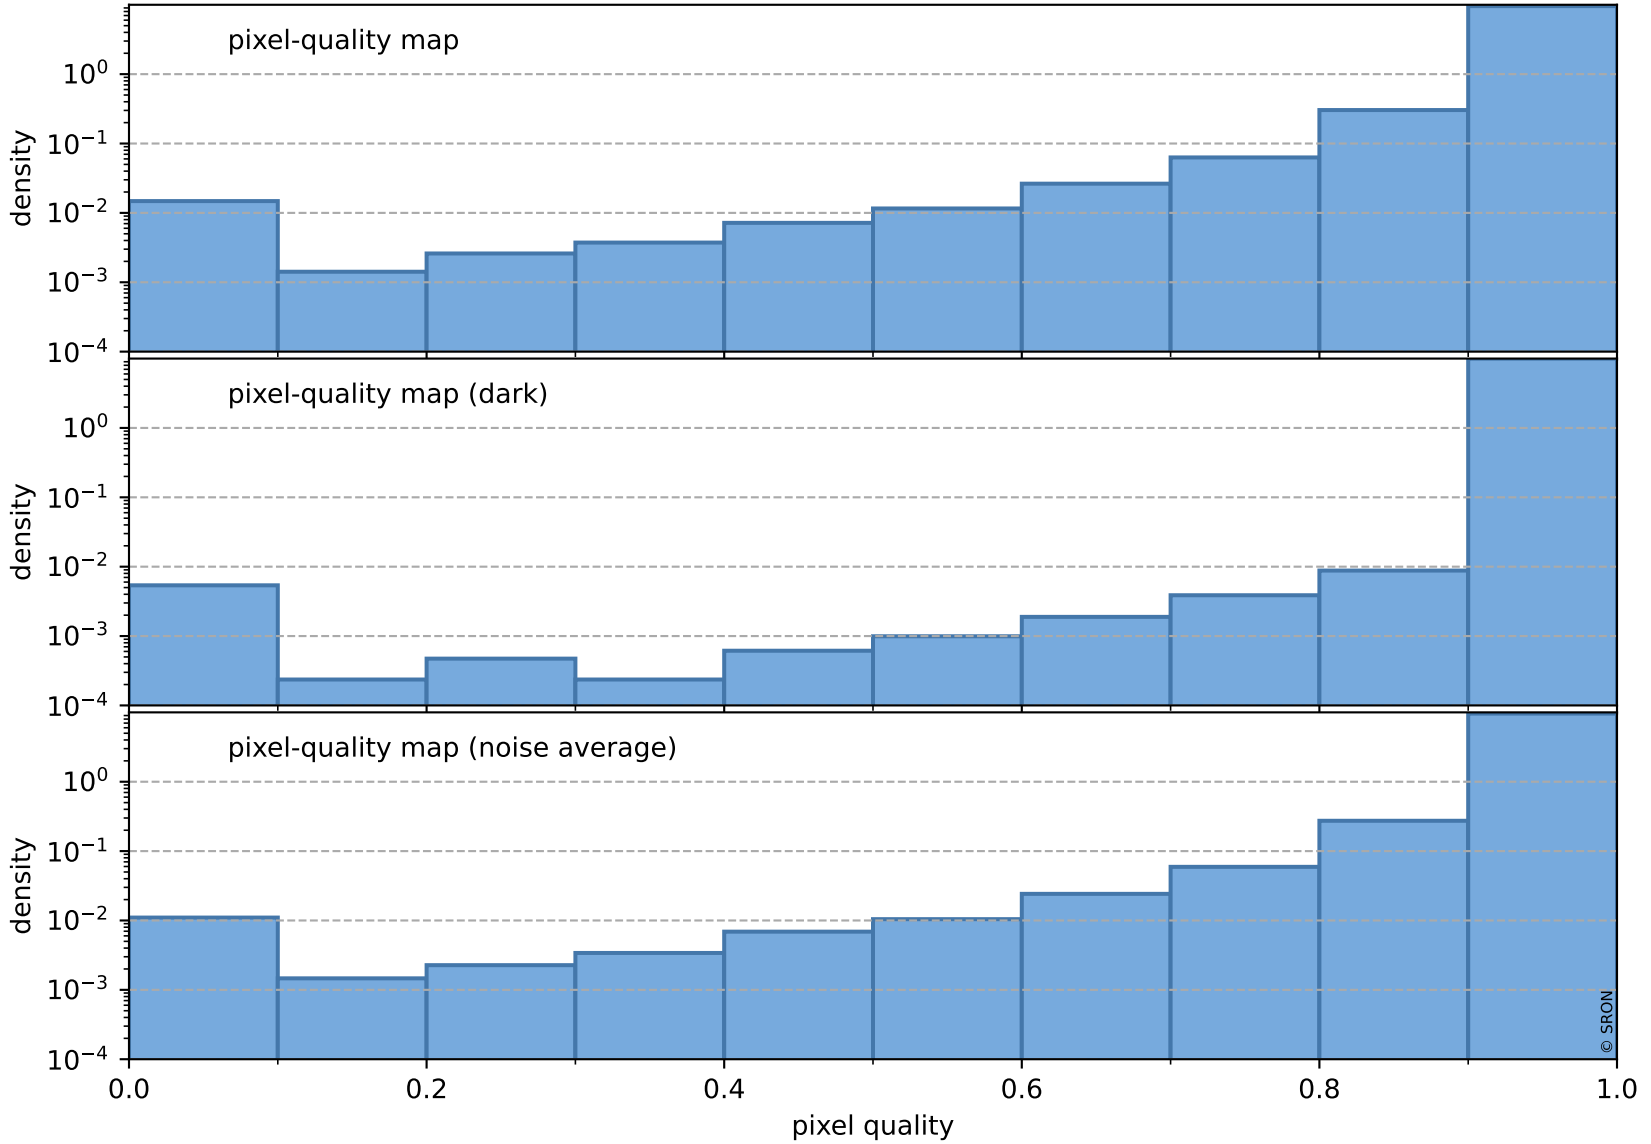

Tropomi SWIR pixel quality (official)

orbits : 18 in [5527, 5572]
coverage : 2018-11-07 / 2018-11-10
created : 2023-08-22T07:49:07

Histograms of pixel-quality