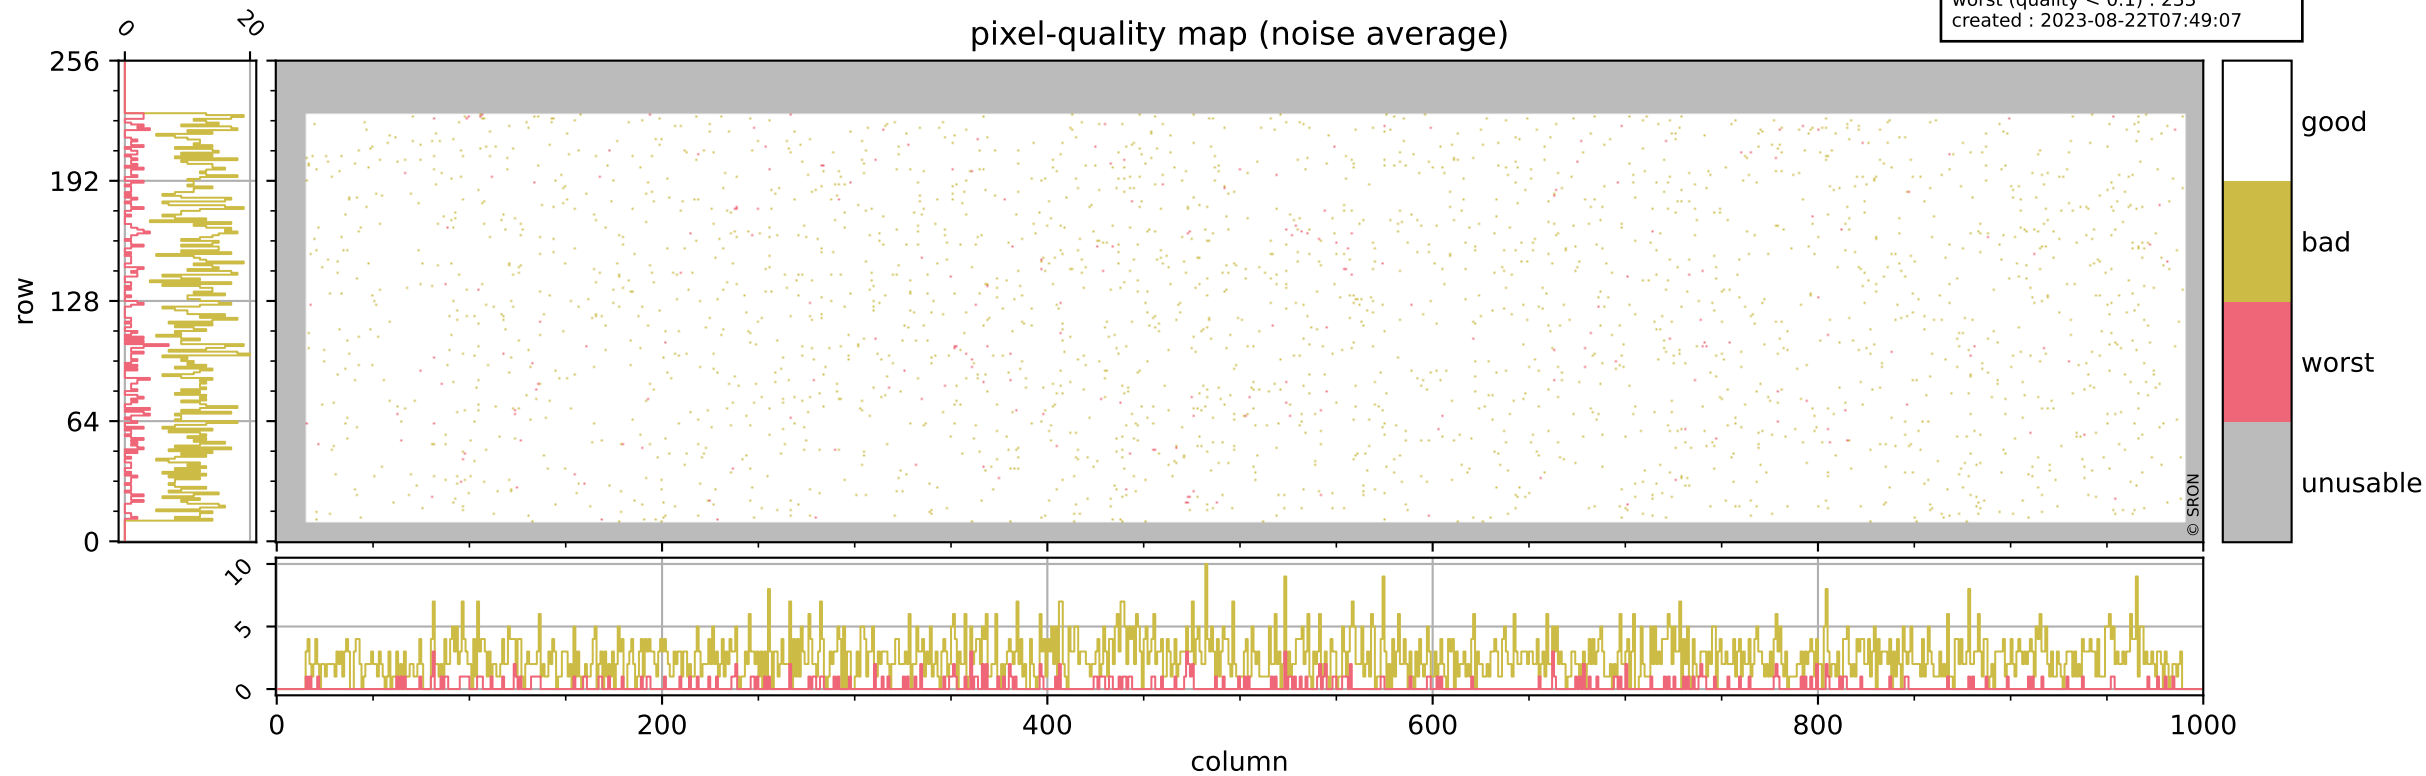

# Tropomi SWIR pixel quality (official)

orbits : 18 in [5527, 5572]  
coverage : 2018-11-07 / 2018-11-10  
bad (quality < 0.8) : 2765  
worst (quality < 0.1) : 313  
created : 2023-08-22T07:49:06

# Tropomi SWIR pixel quality (official)

orbits : 18 in [5527, 5572]  
coverage : 2018-11-07 / 2018-11-10  
bad (quality < 0.8) : 290  
worst (quality < 0.1) : 114  
created : 2023-08-22T07:49:07

## pixel-quality map (dark)

# Tropomi SWIR pixel quality (official)

orbits : 18 in [5527, 5572]  
coverage : 2018-11-07 / 2018-11-10  
bad (quality < 0.8) : 2518  
worst (quality < 0.1) : 233  
created : 2023-08-22T07:49:07