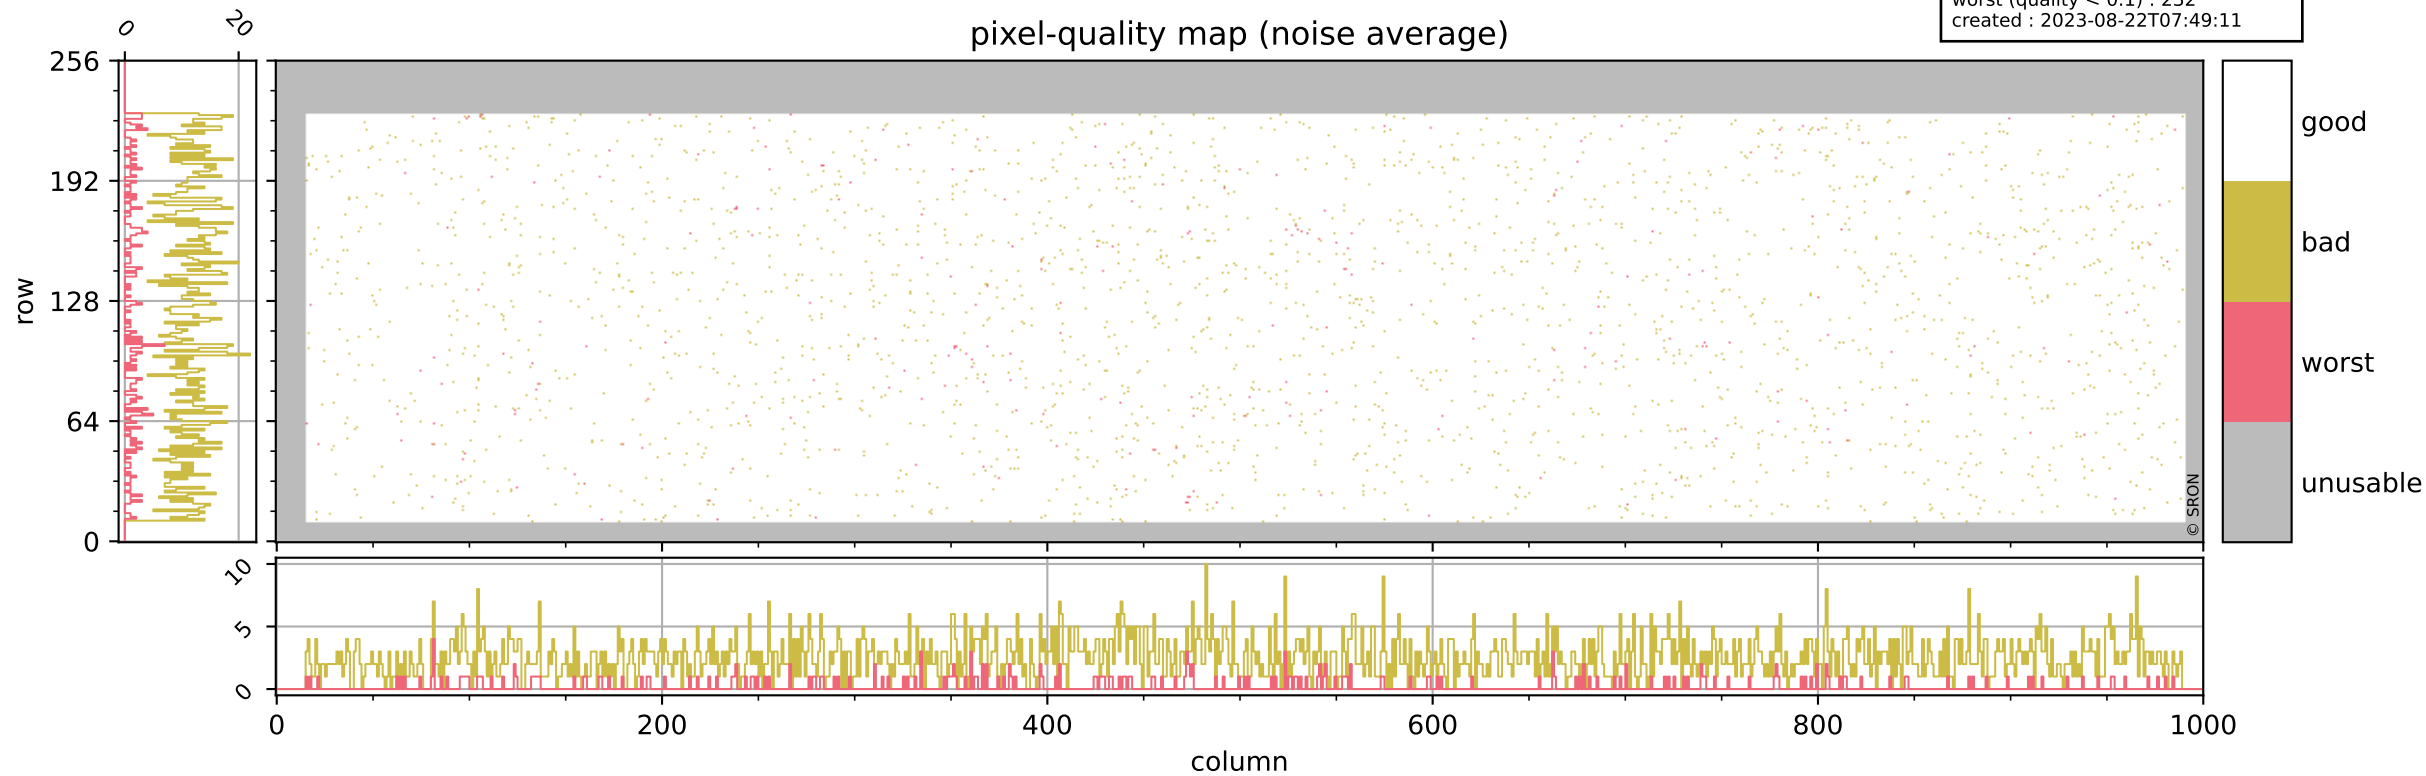

Tropomi SWIR pixel quality (official)

orbits : 19 in [5557, 5602]
coverage : 2018-11-09 / 2018-11-12
bad (quality < 0.8) : 288
worst (quality < 0.1) : 115
created : 2023-08-22T07:49:11

Tropomi SWIR pixel quality (official)

orbits : 19 in [5557, 5602]
coverage : 2018-11-09 / 2018-11-12
bad (quality < 0.8) : 2518
worst (quality < 0.1) : 232
created : 2023-08-22T07:49:11

pixel-quality map (noise average)

Tropomi SWIR pixel quality (official)

orbits : 19 in [5557, 5602]
coverage : 2018-11-09 / 2018-11-12
to good : 362
good to bad : 770
to worst : 103
created : 2023-08-22T07:49:11

total quality compared with SWIR pixel-quality CKD

Tropomi SWIR pixel quality (official)

orbits : 19 in [5557, 5602]
coverage : 2018-11-09 / 2018-11-12
created : 2023-08-22T07:49:12

Histograms of pixel-quality

Tropomi SWIR pixel quality (official) ground-tracks of Sentinel-5P

orbits : 19 in [5557, 5602]
coverage : 2018-11-09 / 2018-11-12
created : 2023-08-22T07:49:12