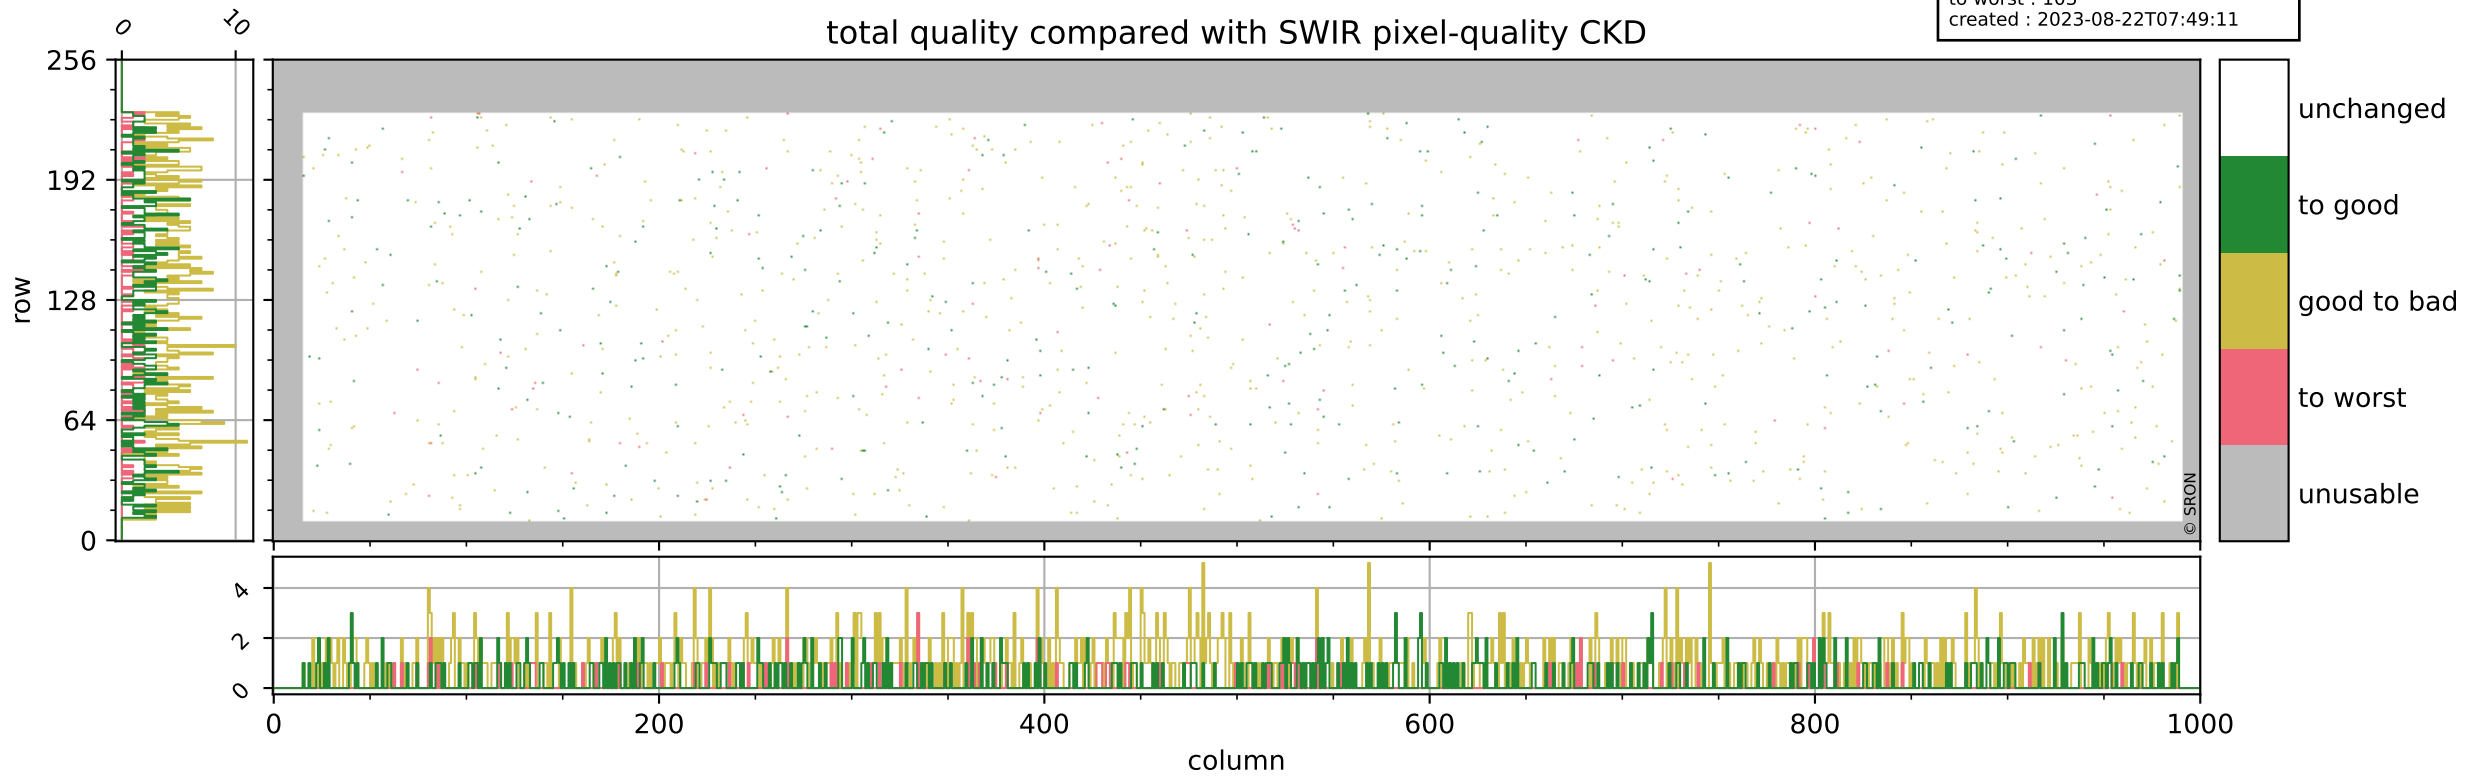

Tropomi SWIR pixel quality (official)

orbits : 19 in [5557, 5602]
coverage : 2018-11-09 / 2018-11-12
bad (quality < 0.8) : 288
worst (quality < 0.1) : 115
created : 2023-08-22T07:49:11

Tropomi SWIR pixel quality (official)

orbits : 19 in [5557, 5602]
coverage : 2018-11-09 / 2018-11-12
bad (quality < 0.8) : 2518
worst (quality < 0.1) : 232
created : 2023-08-22T07:49:11

pixel-quality map (noise average)

Tropomi SWIR pixel quality (official)

orbits : 19 in [5557, 5602]
coverage : 2018-11-09 / 2018-11-12
to good : 362
good to bad : 770
to worst : 103
created : 2023-08-22T07:49:11

total quality compared with SWIR pixel-quality CKD

Tropomi SWIR pixel quality (official)

orbits : 19 in [5557, 5602]
coverage : 2018-11-09 / 2018-11-12
created : 2023-08-22T07:49:12

Histograms of pixel-quality

Tropomi SWIR pixel quality (official) ground-tracks of Sentinel-5P

orbits : 19 in [5557, 5602]
coverage : 2018-11-09 / 2018-11-12
created : 2023-08-22T07:49:12