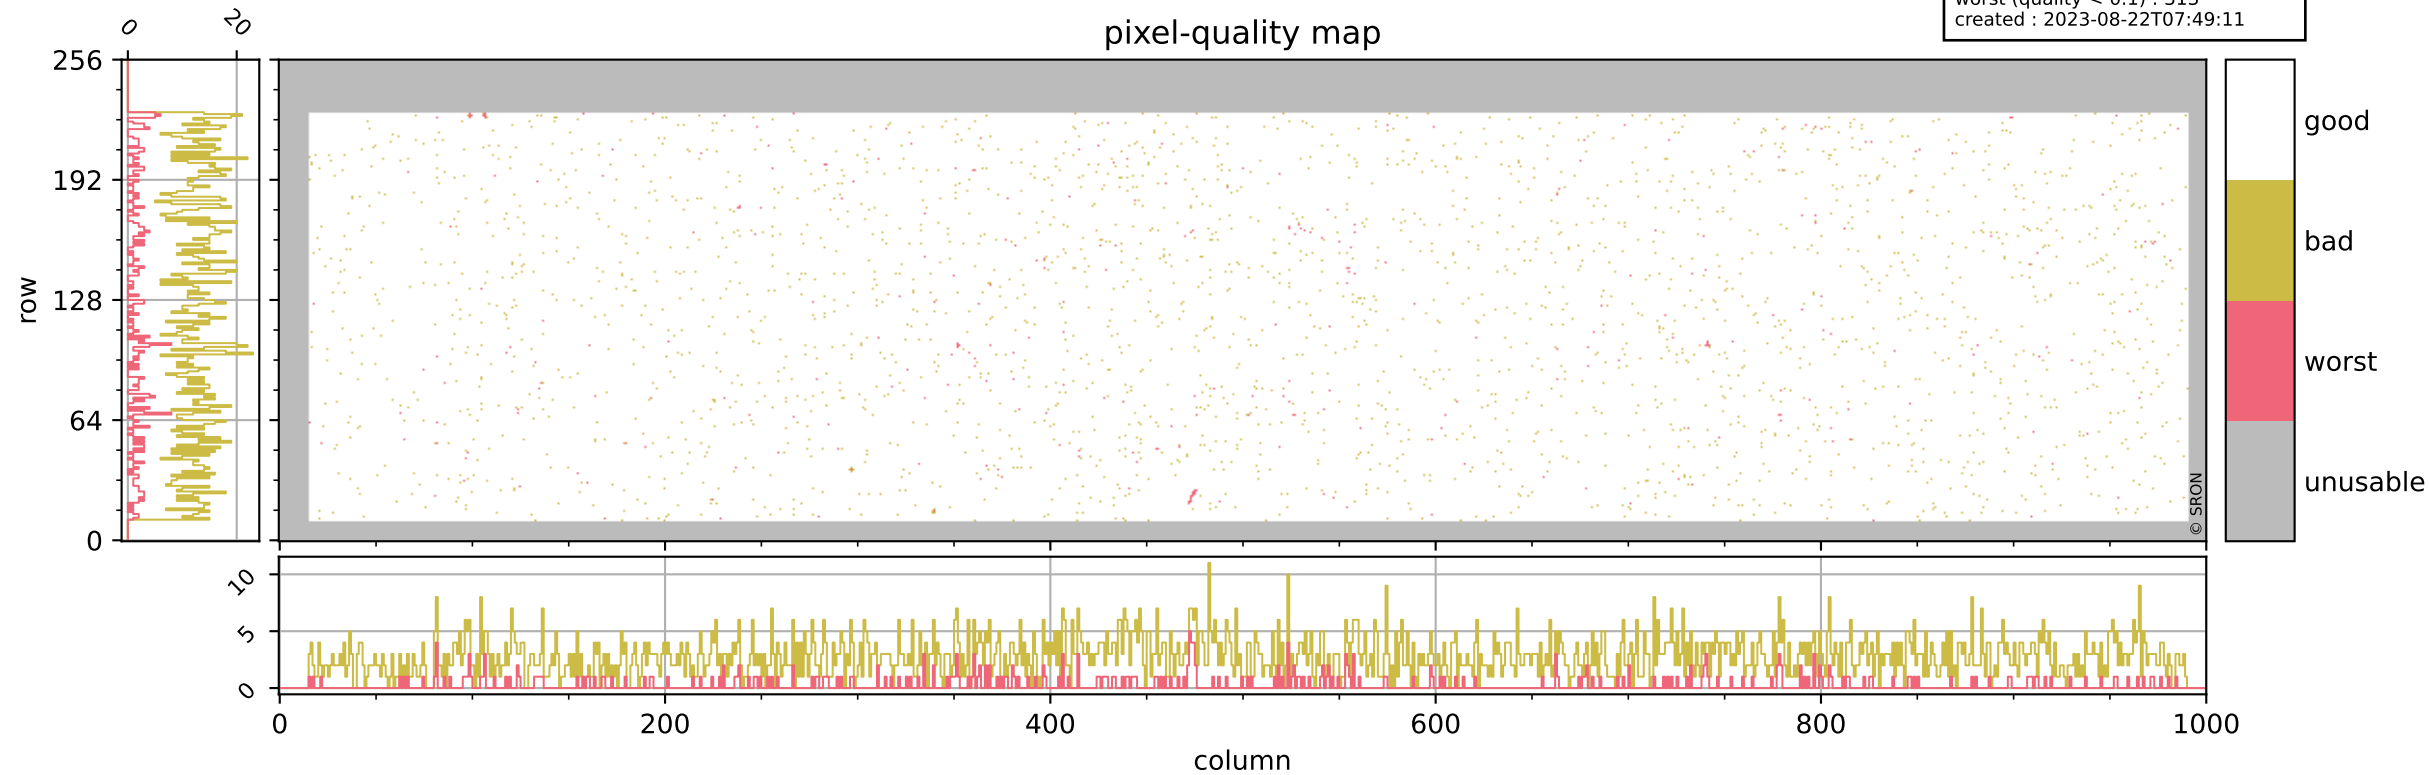

Tropomi SWIR pixel quality (official)

orbits : 19 in [5557, 5602]
coverage : 2018-11-09 / 2018-11-12
bad (quality < 0.8) : 2761
worst (quality < 0.1) : 313
created : 2023-08-22T07:49:11

pixel-quality map

Tropomi SWIR pixel quality (official)

orbits : 19 in [5557, 5602]
coverage : 2018-11-09 / 2018-11-12
bad (quality < 0.8) : 288
worst (quality < 0.1) : 115
created : 2023-08-22T07:49:11

Tropomi SWIR pixel quality (official)

orbits : 19 in [5557, 5602]
coverage : 2018-11-09 / 2018-11-12
bad (quality < 0.8) : 2518
worst (quality < 0.1) : 232
created : 2023-08-22T07:49:11

pixel-quality map (noise average)

Tropomi SWIR pixel quality (official)

orbits : 19 in [5557, 5602]
coverage : 2018-11-09 / 2018-11-12
created : 2023-08-22T07:49:12

Histograms of pixel-quality

Tropomi SWIR pixel quality (official) ground-tracks of Sentinel-5P

orbits : 19 in [5557, 5602]
coverage : 2018-11-09 / 2018-11-12
created : 2023-08-22T07:49:12