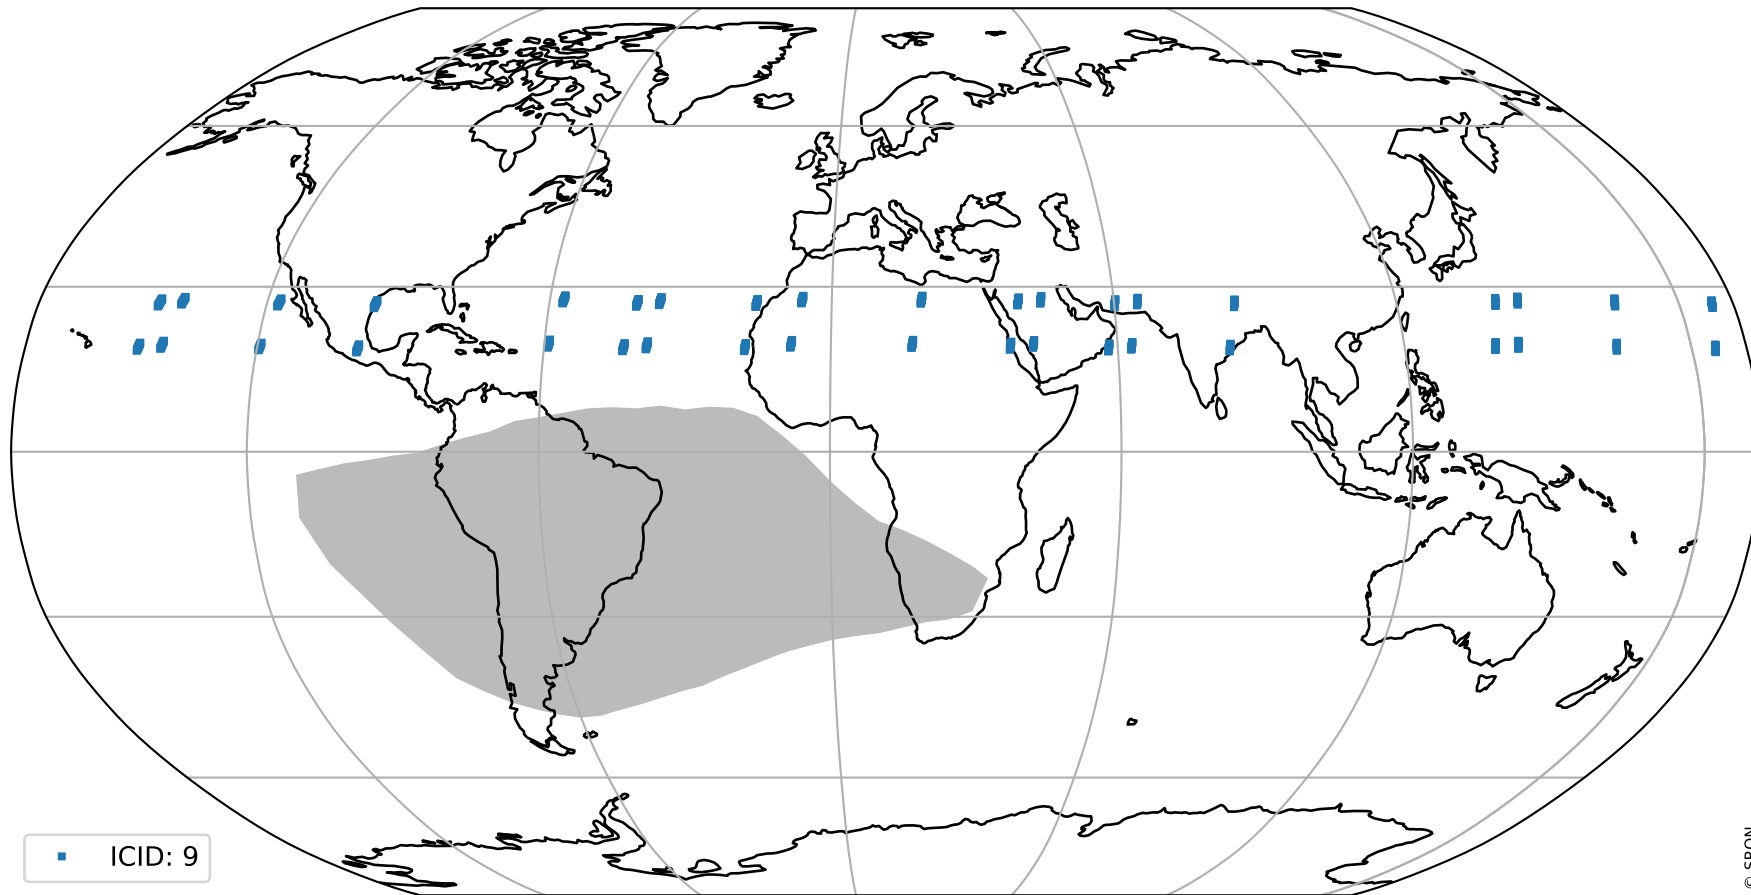

orbits : 19 in [5557, 5602]
coverage : 2018-11-09 / 2018-11-12
bad (quality < 0.8) : 2518
worst (quality < 0.1) : 232
created : 2023-08-22T07:49:11

pixel-quality map (noise average)

Tropomi SWIR pixel quality (official)

orbits : 19 in [5557, 5602]
coverage : 2018-11-09 / 2018-11-12
to good : 362
good to bad : 770
to worst : 103
created : 2023-08-22T07:49:11

total quality compared with SWIR pixel-quality CKD

Tropomi SWIR pixel quality (official)

orbits : 19 in [5557, 5602]
coverage : 2018-11-09 / 2018-11-12
created : 2023-08-22T07:49:12

Histograms of pixel-quality

Tropomi SWIR pixel quality (official) ground-tracks of Sentinel-5P

orbits : 19 in [5557, 5602]
coverage : 2018-11-09 / 2018-11-12
created : 2023-08-22T07:49:12

Tropomi SWIR pixel quality (official)

orbits : [2827, 5602]
coverage : 2018-04-30 / 2018-11-12
created : 2023-08-22T07:49:12

trend of pixel quality & temperatures