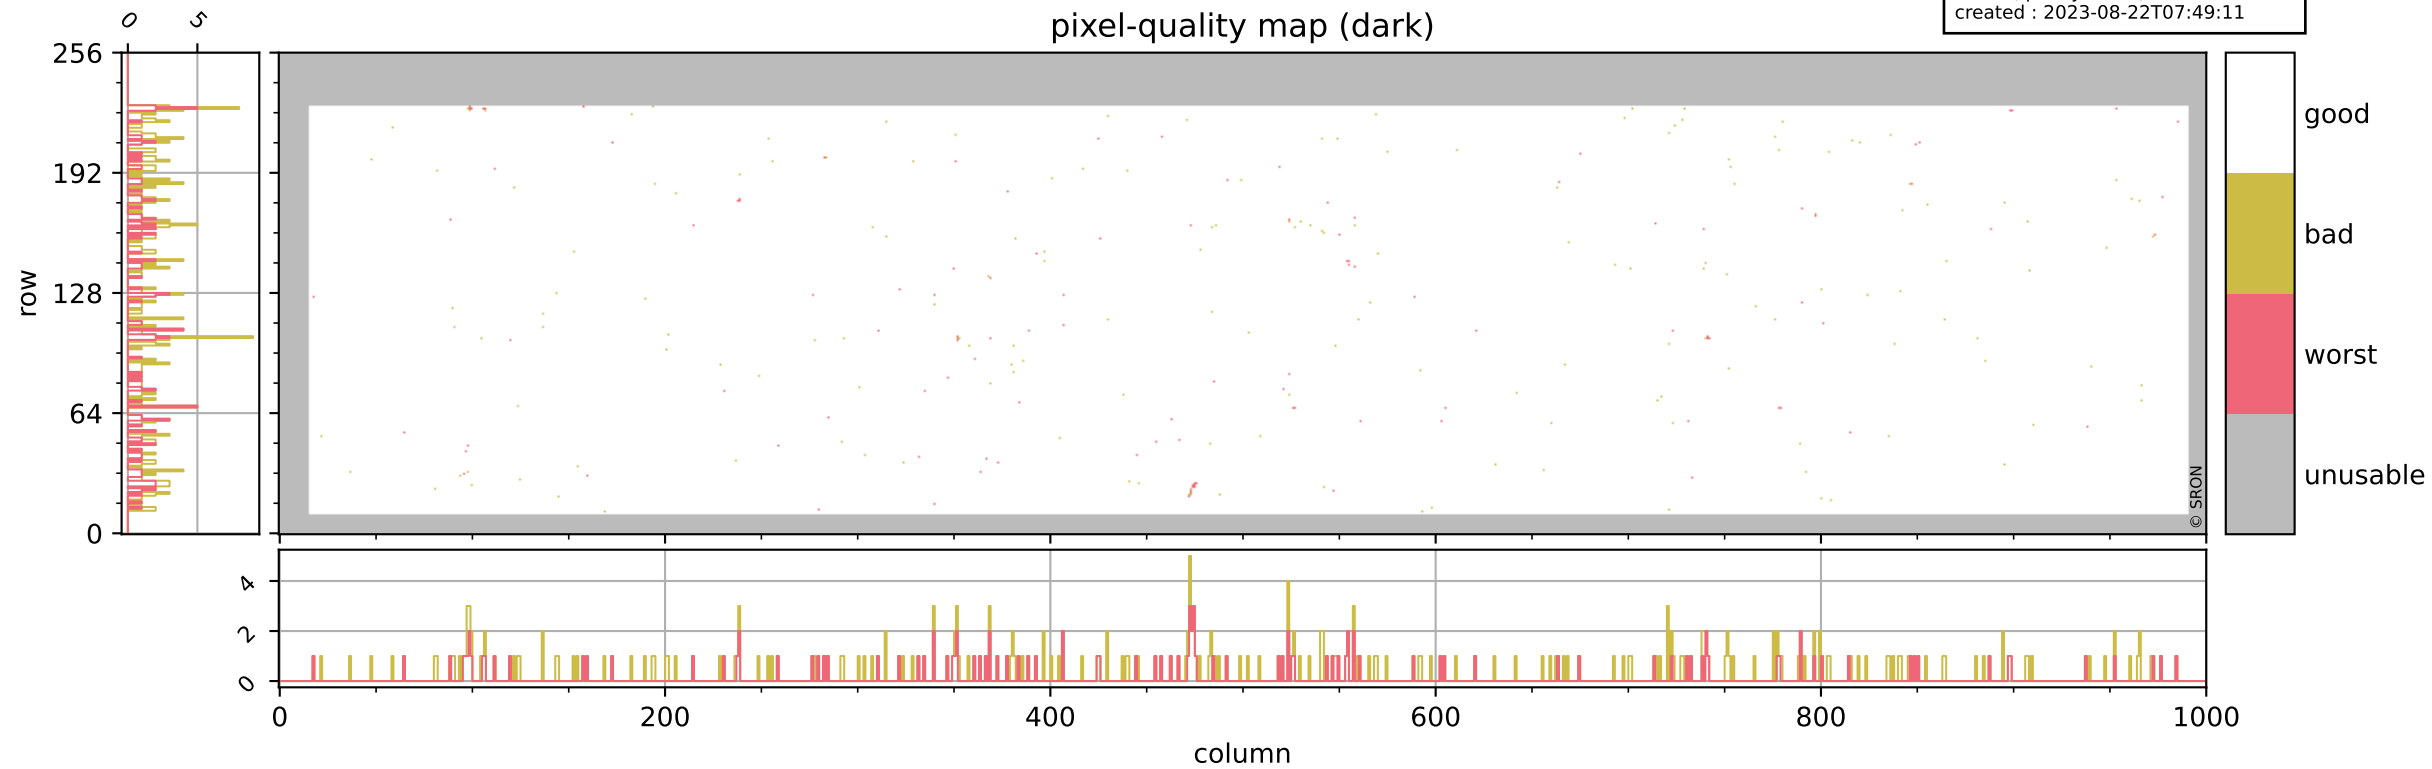

Tropomi SWIR pixel quality (official)

orbits : 19 in [5557, 5602]
coverage : 2018-11-09 / 2018-11-12
bad (quality < 0.8) : 2761
worst (quality < 0.1) : 313
created : 2023-08-22T07:49:11

pixel-quality map

Tropomi SWIR pixel quality (official)

orbits : 19 in [5557, 5602]
coverage : 2018-11-09 / 2018-11-12
bad (quality < 0.8) : 288
worst (quality < 0.1) : 115
created : 2023-08-22T07:49:11

Tropomi SWIR pixel quality (official)

orbits : 19 in [5557, 5602]
coverage : 2018-11-09 / 2018-11-12
bad (quality < 0.8) : 2518
worst (quality < 0.1) : 232
created : 2023-08-22T07:49:11

pixel-quality map (noise average)

Tropomi SWIR pixel quality (official)

orbits : 19 in [5557, 5602]
coverage : 2018-11-09 / 2018-11-12
to good : 362
good to bad : 770
to worst : 103
created : 2023-08-22T07:49:11

total quality compared with SWIR pixel-quality CKD

Tropomi SWIR pixel quality (official)