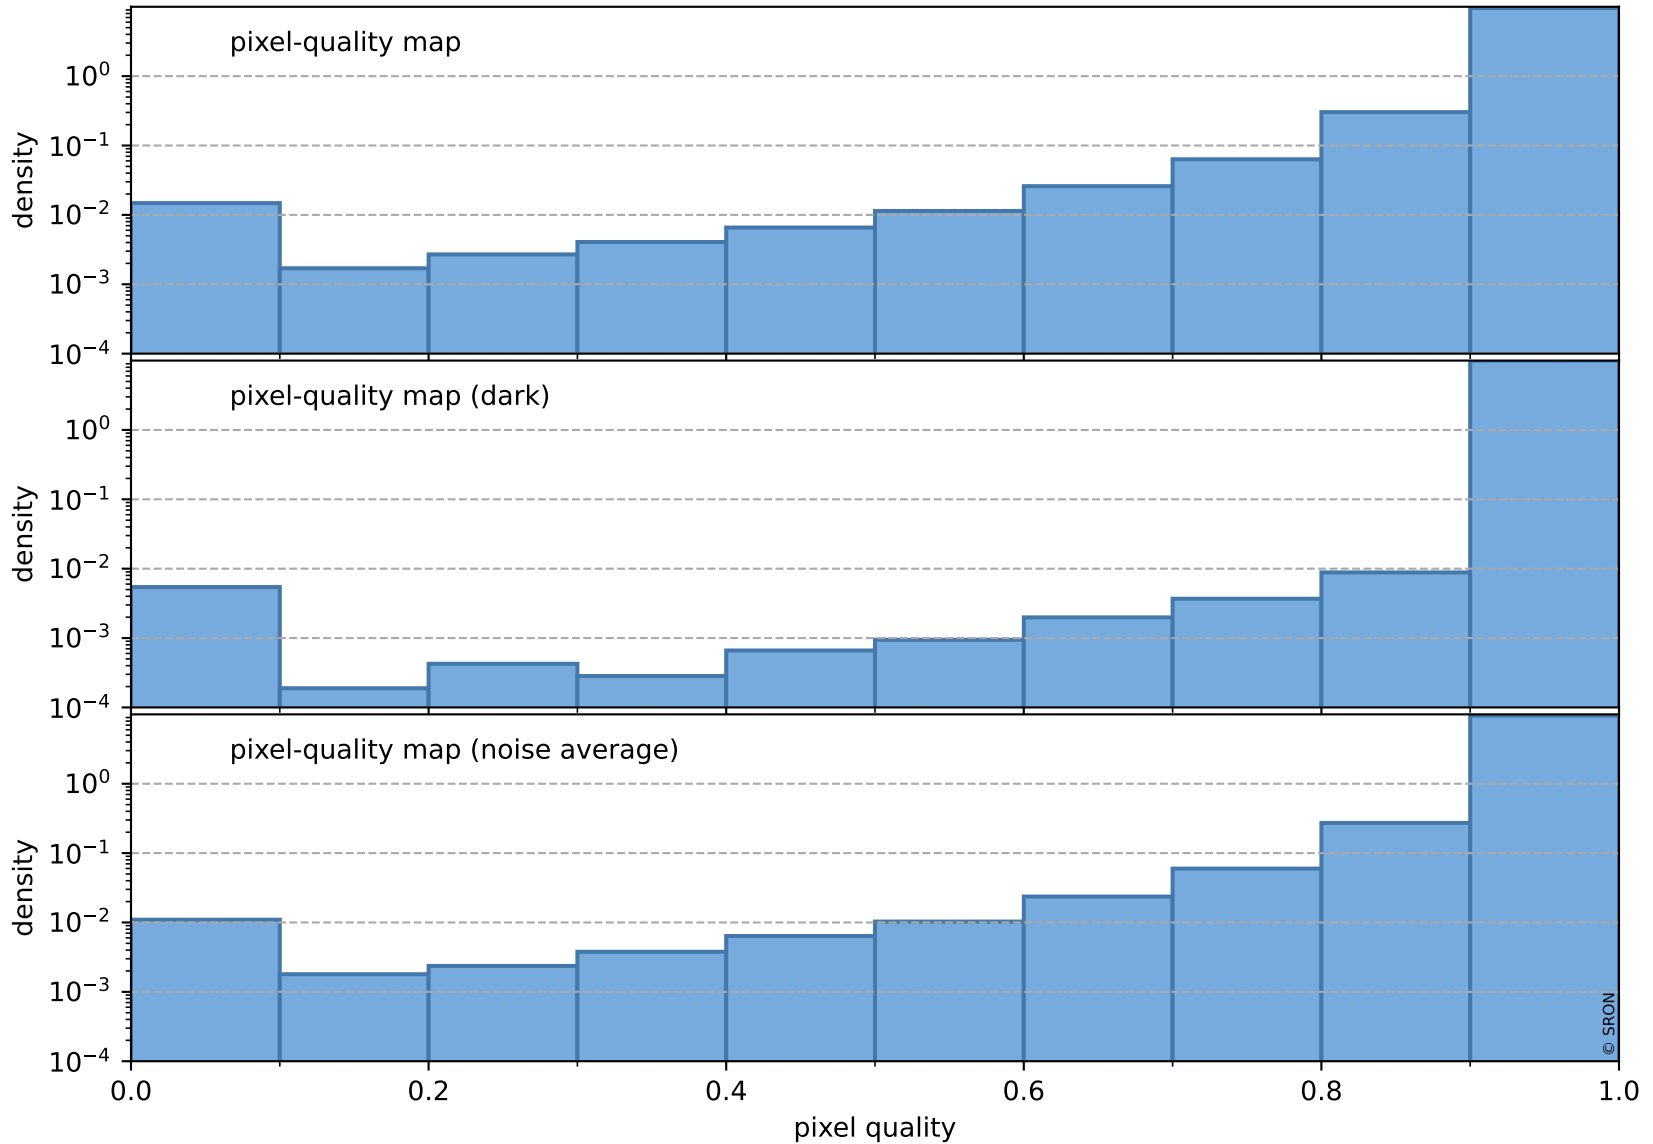

orbits : 19 in [5557, 5602]
coverage : 2018-11-09 / 2018-11-12
to good : 362
good to bad : 770
to worst : 103
created : 2023-08-22T07:49:11

total quality compared with SWIR pixel-quality CKD

Tropomi SWIR pixel quality (official)

orbits : 19 in [5557, 5602]
coverage : 2018-11-09 / 2018-11-12
created : 2023-08-22T07:49:12

Histograms of pixel-quality

Tropomi SWIR pixel quality (official) ground-tracks of Sentinel-5P

orbits : 19 in [5557, 5602]
coverage : 2018-11-09 / 2018-11-12
created : 2023-08-22T07:49:12

Tropomi SWIR pixel quality (official)

orbits : [2827, 5602]
coverage : 2018-04-30 / 2018-11-12
created : 2023-08-22T07:49:12

trend of pixel quality & temperatures