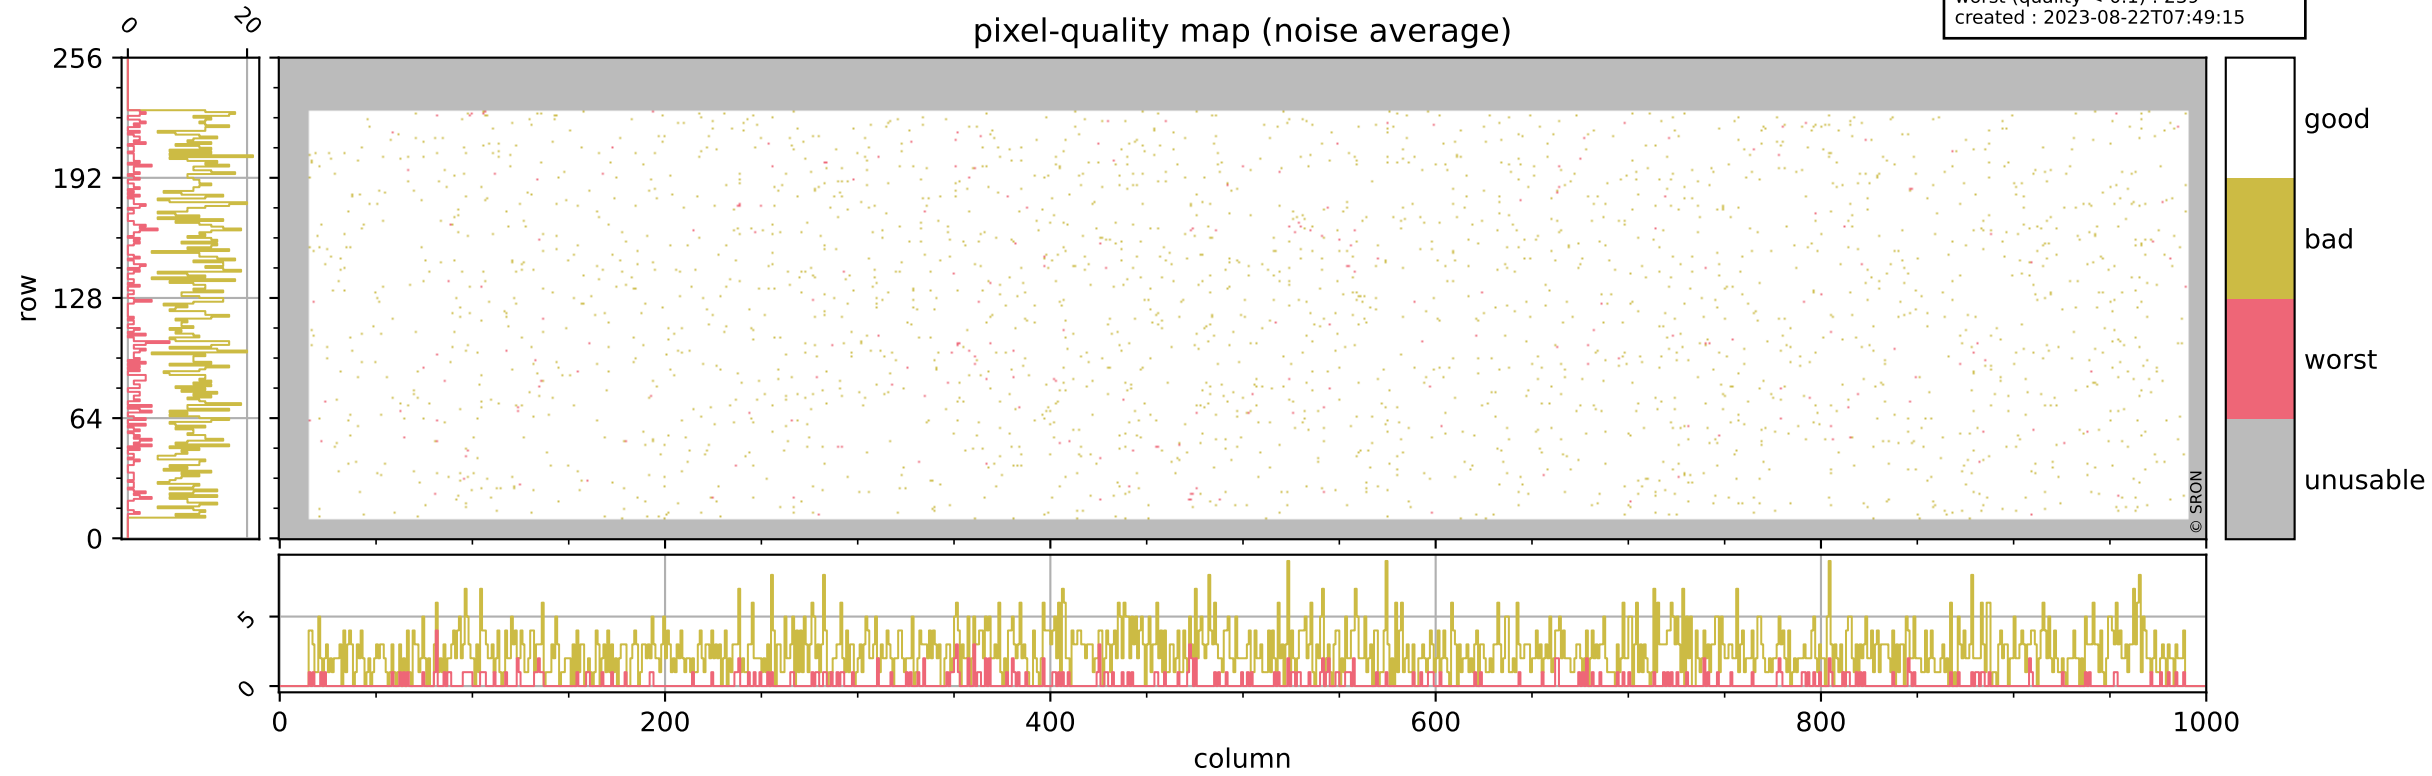

Tropomi SWIR pixel quality (official)

orbits : 19 in [5587, 5632]
coverage : 2018-11-11 / 2018-11-14
bad (quality < 0.8) : 287
worst (quality < 0.1) : 116
created : 2023-08-22T07:49:15

Tropomi SWIR pixel quality (official)

orbits : 19 in [5587, 5632]
coverage : 2018-11-11 / 2018-11-14
bad (quality < 0.8) : 2498
worst (quality < 0.1) : 239
created : 2023-08-22T07:49:15

pixel-quality map (noise average)

Tropomi SWIR pixel quality (official)

orbits : 19 in [5587, 5632]
coverage : 2018-11-11 / 2018-11-14
to good : 376
good to bad : 765
to worst : 117
created : 2023-08-22T07:49:16

total quality compared with SWIR pixel-quality CKD

Tropomi SWIR pixel quality (official)

orbits : 19 in [5587, 5632]
coverage : 2018-11-11 / 2018-11-14
created : 2023-08-22T07:49:16

Histograms of pixel-quality

Tropomi SWIR pixel quality (official) ground-tracks of Sentinel-5P

orbits : 19 in [5587, 5632]
coverage : 2018-11-11 / 2018-11-14
created : 2023-08-22T07:49:16