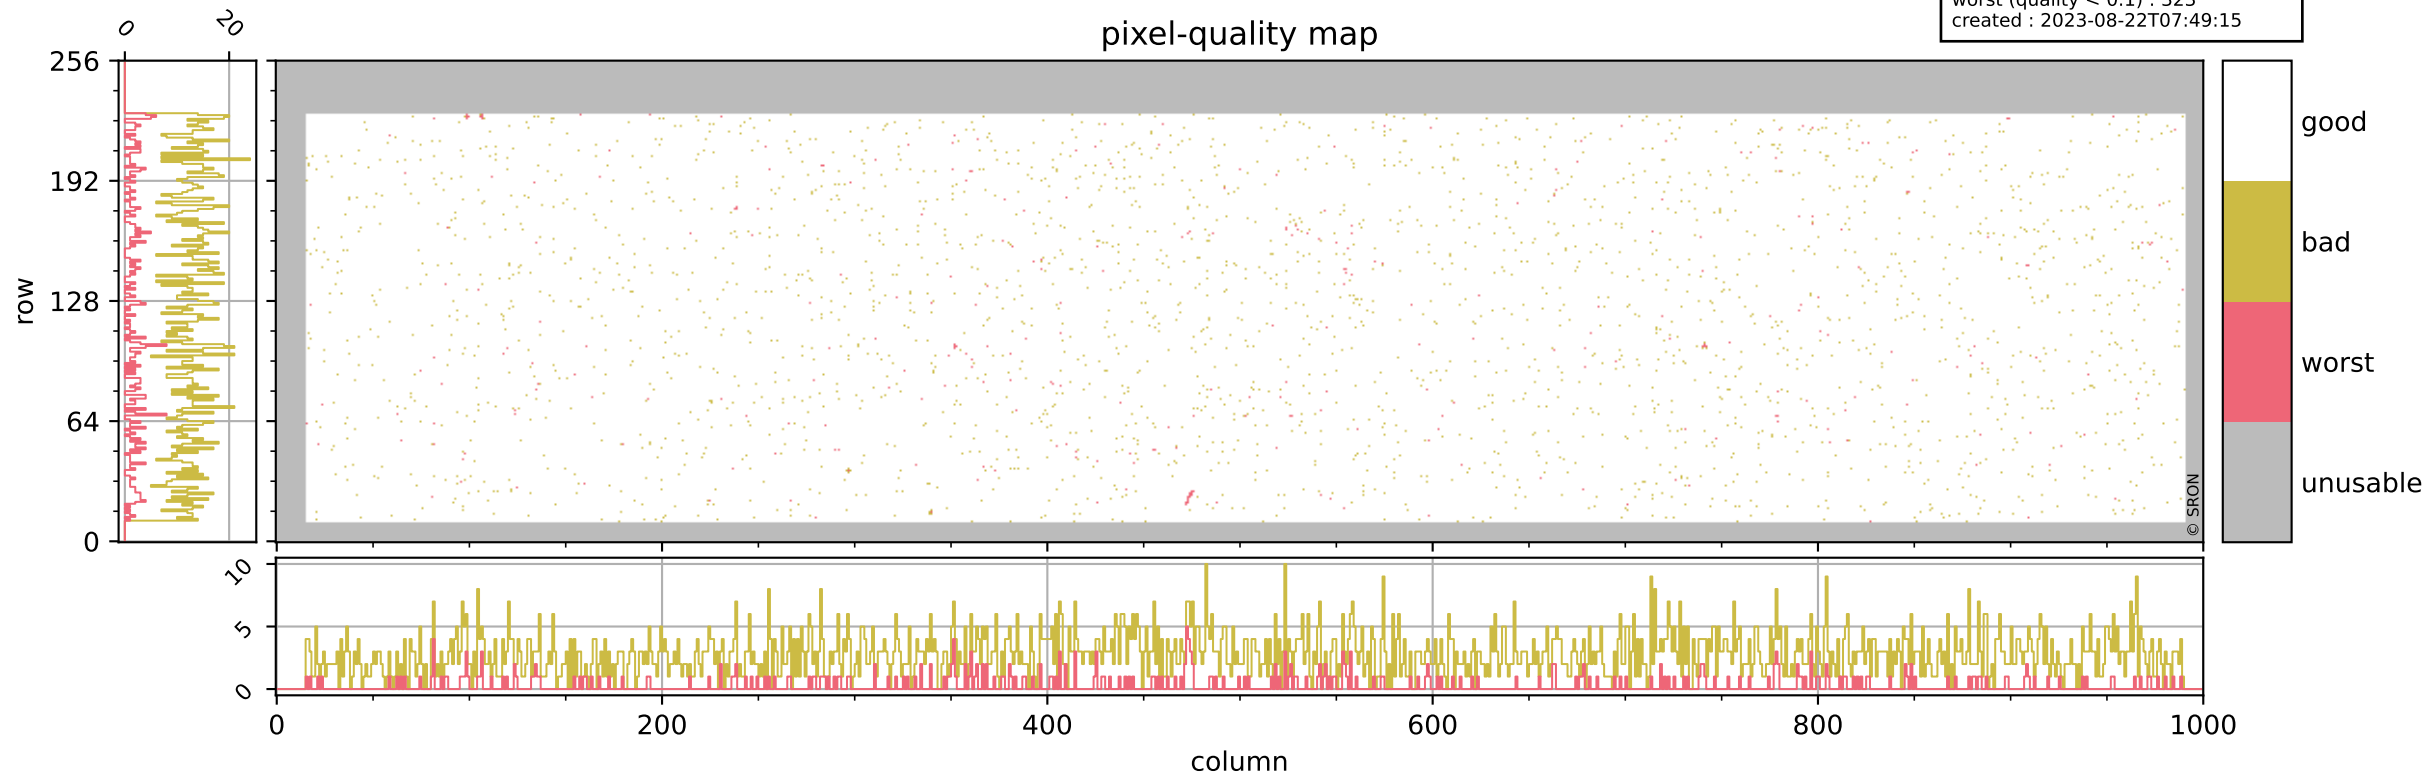

Tropomi SWIR pixel quality (official)

orbits : 19 in [5587, 5632]
coverage : 2018-11-11 / 2018-11-14
bad (quality < 0.8) : 2755
worst (quality < 0.1) : 323
created : 2023-08-22T07:49:15

pixel-quality map

Tropomi SWIR pixel quality (official)

orbits : 19 in [5587, 5632]
coverage : 2018-11-11 / 2018-11-14
bad (quality < 0.8) : 287
worst (quality < 0.1) : 116
created : 2023-08-22T07:49:15

Tropomi SWIR pixel quality (official)

orbits : 19 in [5587, 5632]
coverage : 2018-11-11 / 2018-11-14
bad (quality < 0.8) : 2498
worst (quality < 0.1) : 239
created : 2023-08-22T07:49:15

pixel-quality map (noise average)

Tropomi SWIR pixel quality (official)

orbits : 19 in [5587, 5632]
coverage : 2018-11-11 / 2018-11-14
created : 2023-08-22T07:49:16

Histograms of pixel-quality

Tropomi SWIR pixel quality (official) ground-tracks of Sentinel-5P

orbits : 19 in [5587, 5632]
coverage : 2018-11-11 / 2018-11-14
created : 2023-08-22T07:49:16