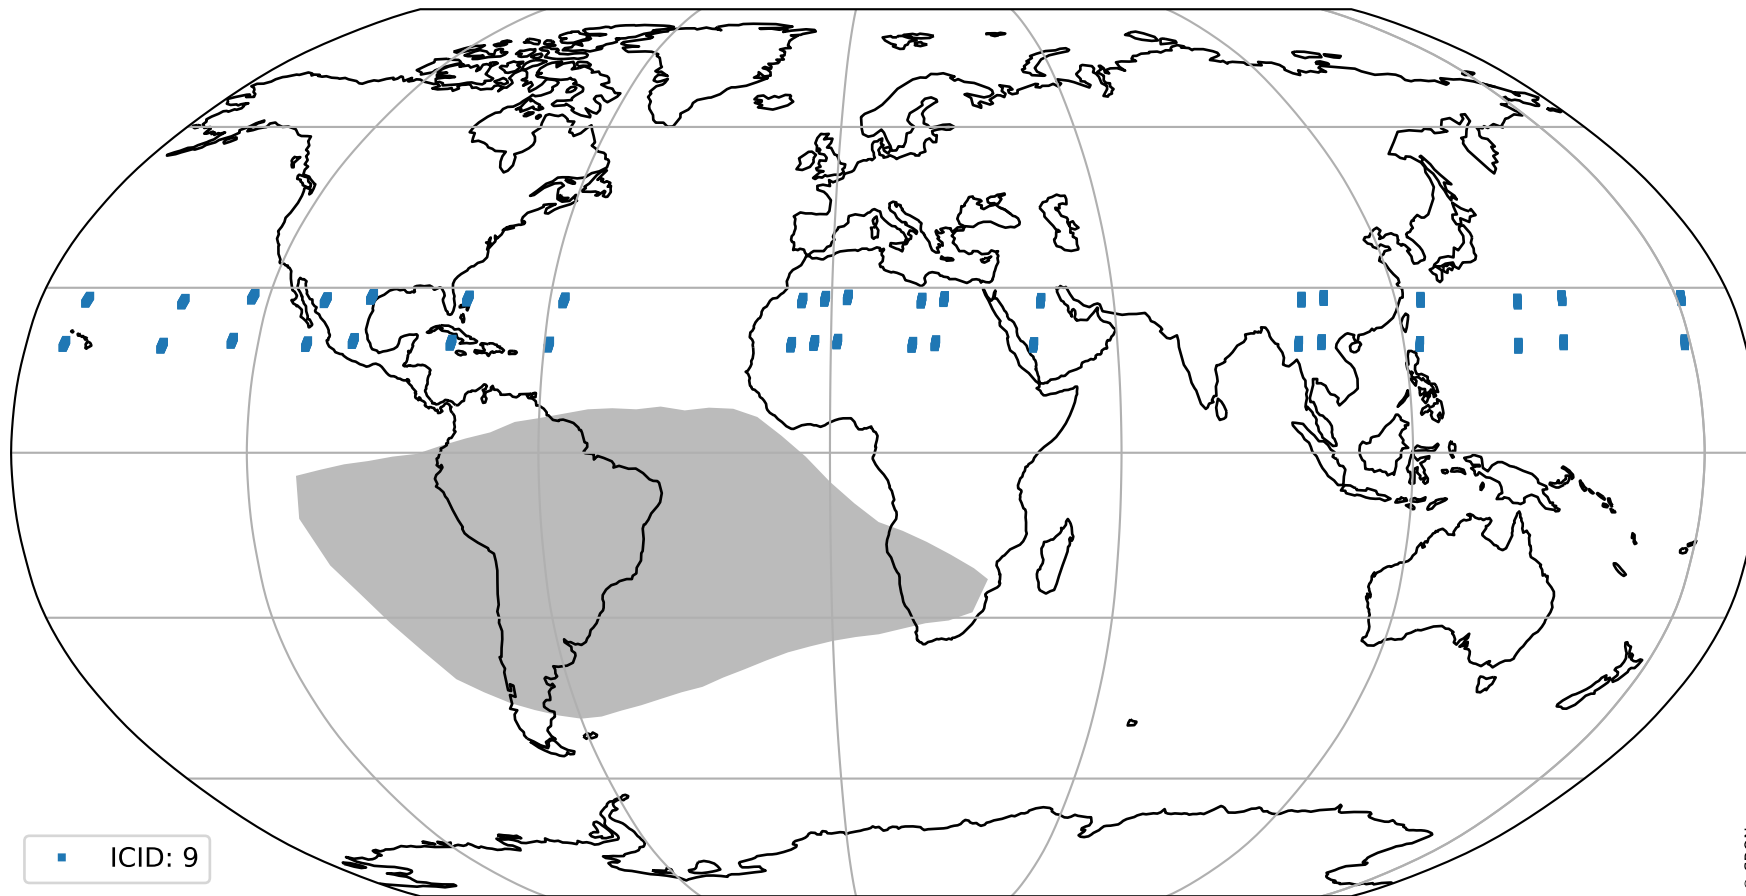

orbits : 19 in [5587, 5632]
coverage : 2018-11-11 / 2018-11-14
bad (quality < 0.8) : 2498
worst (quality < 0.1) : 239
created : 2023-08-22T07:49:15

pixel-quality map (noise average)

Tropomi SWIR pixel quality (official)

orbits : 19 in [5587, 5632]
coverage : 2018-11-11 / 2018-11-14
to good : 376
good to bad : 765
to worst : 117
created : 2023-08-22T07:49:16

total quality compared with SWIR pixel-quality CKD

Tropomi SWIR pixel quality (official)

orbits : 19 in [5587, 5632]
coverage : 2018-11-11 / 2018-11-14
created : 2023-08-22T07:49:16

Histograms of pixel-quality

Tropomi SWIR pixel quality (official) ground-tracks of Sentinel-5P

orbits : 19 in [5587, 5632]
coverage : 2018-11-11 / 2018-11-14
created : 2023-08-22T07:49:16