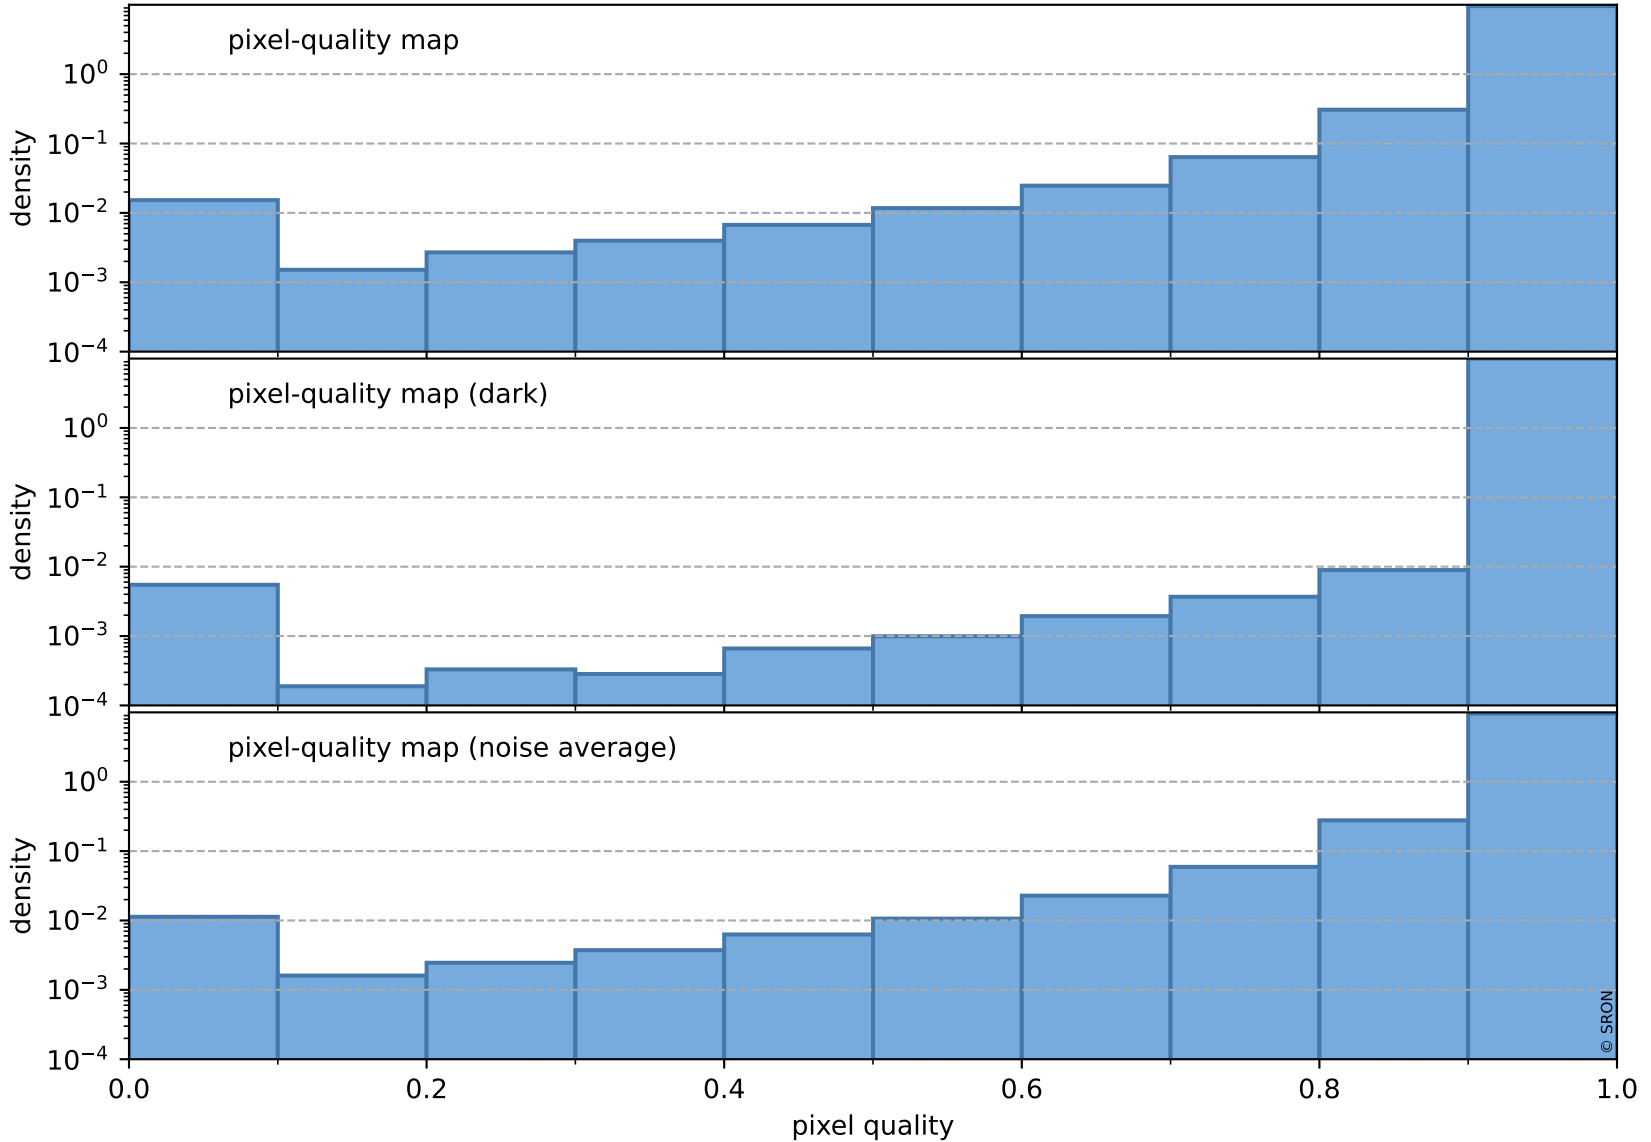

orbits : 19 in [5587, 5632]
coverage : 2018-11-11 / 2018-11-14
to good : 376
good to bad : 765
to worst : 117
created : 2023-08-22T07:49:16

total quality compared with SWIR pixel-quality CKD

Tropomi SWIR pixel quality (official)

orbits : 19 in [5587, 5632]
coverage : 2018-11-11 / 2018-11-14
created : 2023-08-22T07:49:16

Histograms of pixel-quality

Tropomi SWIR pixel quality (official) ground-tracks of Sentinel-5P

orbits : 19 in [5587, 5632]
coverage : 2018-11-11 / 2018-11-14
created : 2023-08-22T07:49:16