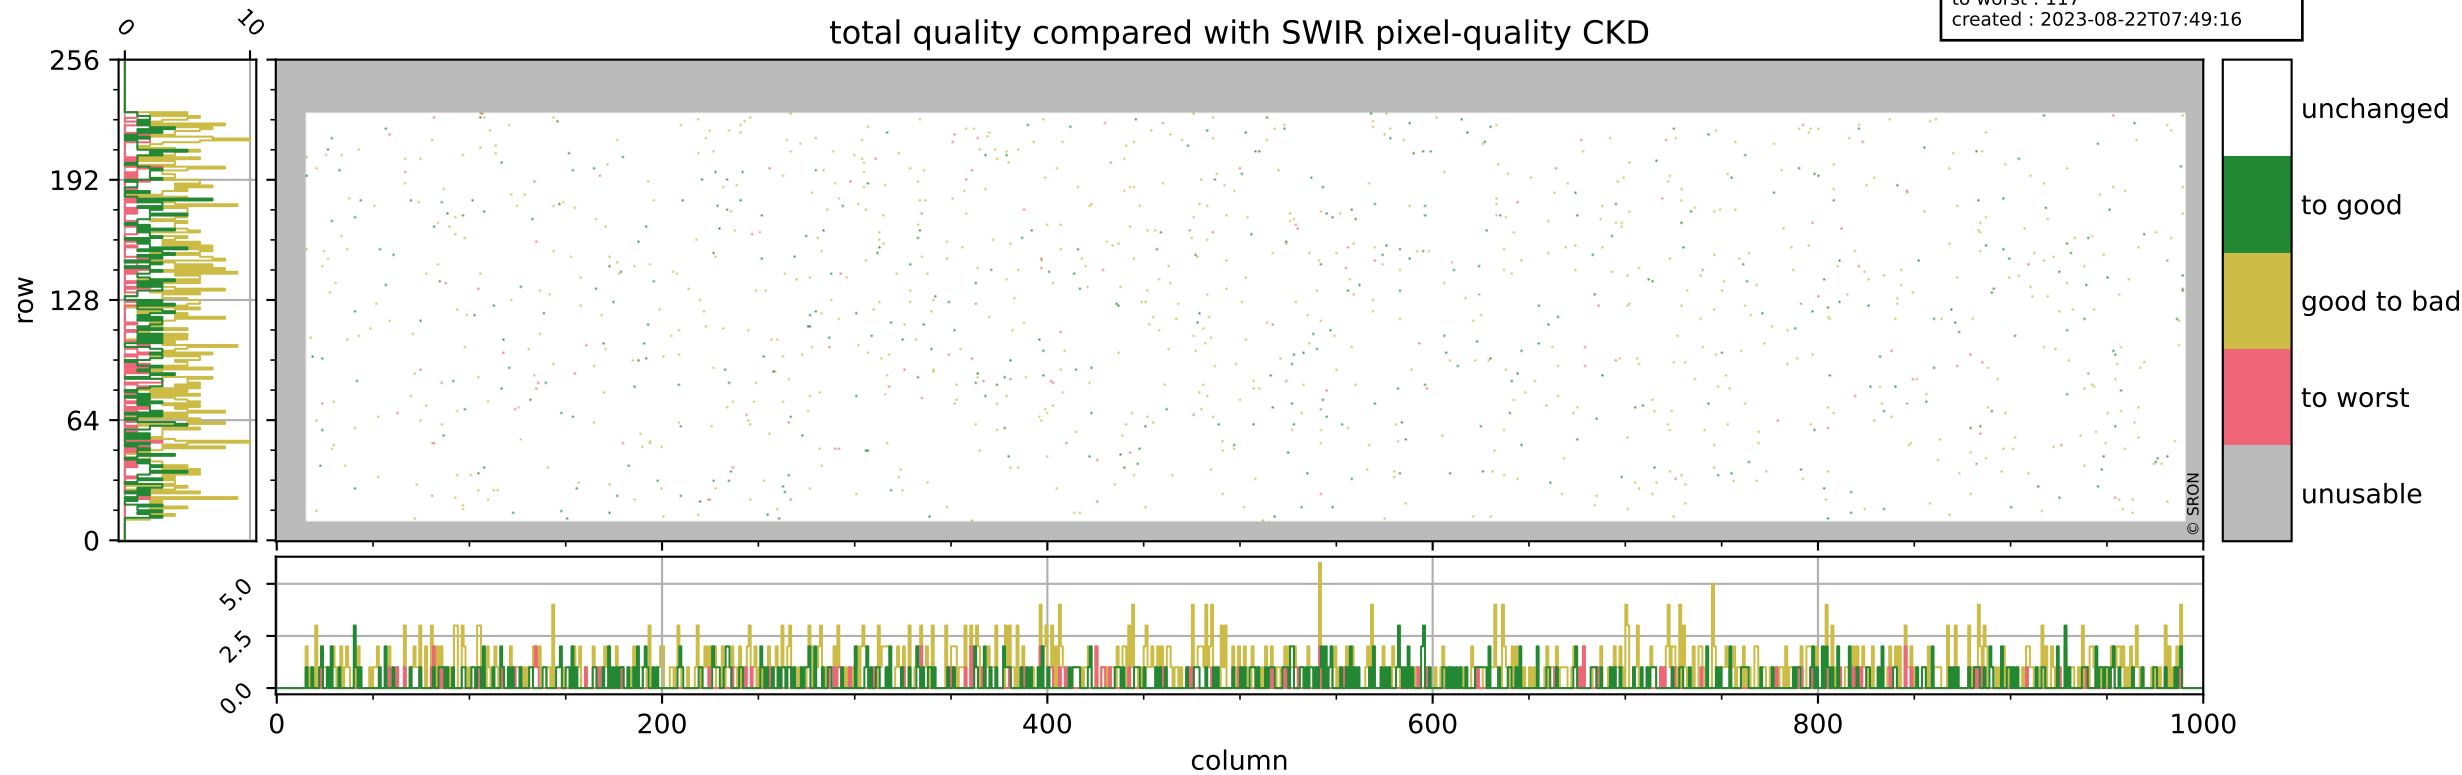

Tropomi SWIR pixel quality (official)

orbits : 19 in [5587, 5632]
coverage : 2018-11-11 / 2018-11-14
bad (quality < 0.8) : 287
worst (quality < 0.1) : 116
created : 2023-08-22T07:49:15

Tropomi SWIR pixel quality (official)

orbits : 19 in [5587, 5632]
coverage : 2018-11-11 / 2018-11-14
bad (quality < 0.8) : 2498
worst (quality < 0.1) : 239
created : 2023-08-22T07:49:15

pixel-quality map (noise average)

Tropomi SWIR pixel quality (official)

orbits : 19 in [5587, 5632]
coverage : 2018-11-11 / 2018-11-14
to good : 376
good to bad : 765
to worst : 117
created : 2023-08-22T07:49:16

total quality compared with SWIR pixel-quality CKD

Tropomi SWIR pixel quality (official)

orbits : 19 in [5587, 5632]
coverage : 2018-11-11 / 2018-11-14
created : 2023-08-22T07:49:16

Histograms of pixel-quality

Tropomi SWIR pixel quality (official) ground-tracks of Sentinel-5P

orbits : 19 in [5587, 5632]
coverage : 2018-11-11 / 2018-11-14
created : 2023-08-22T07:49:16