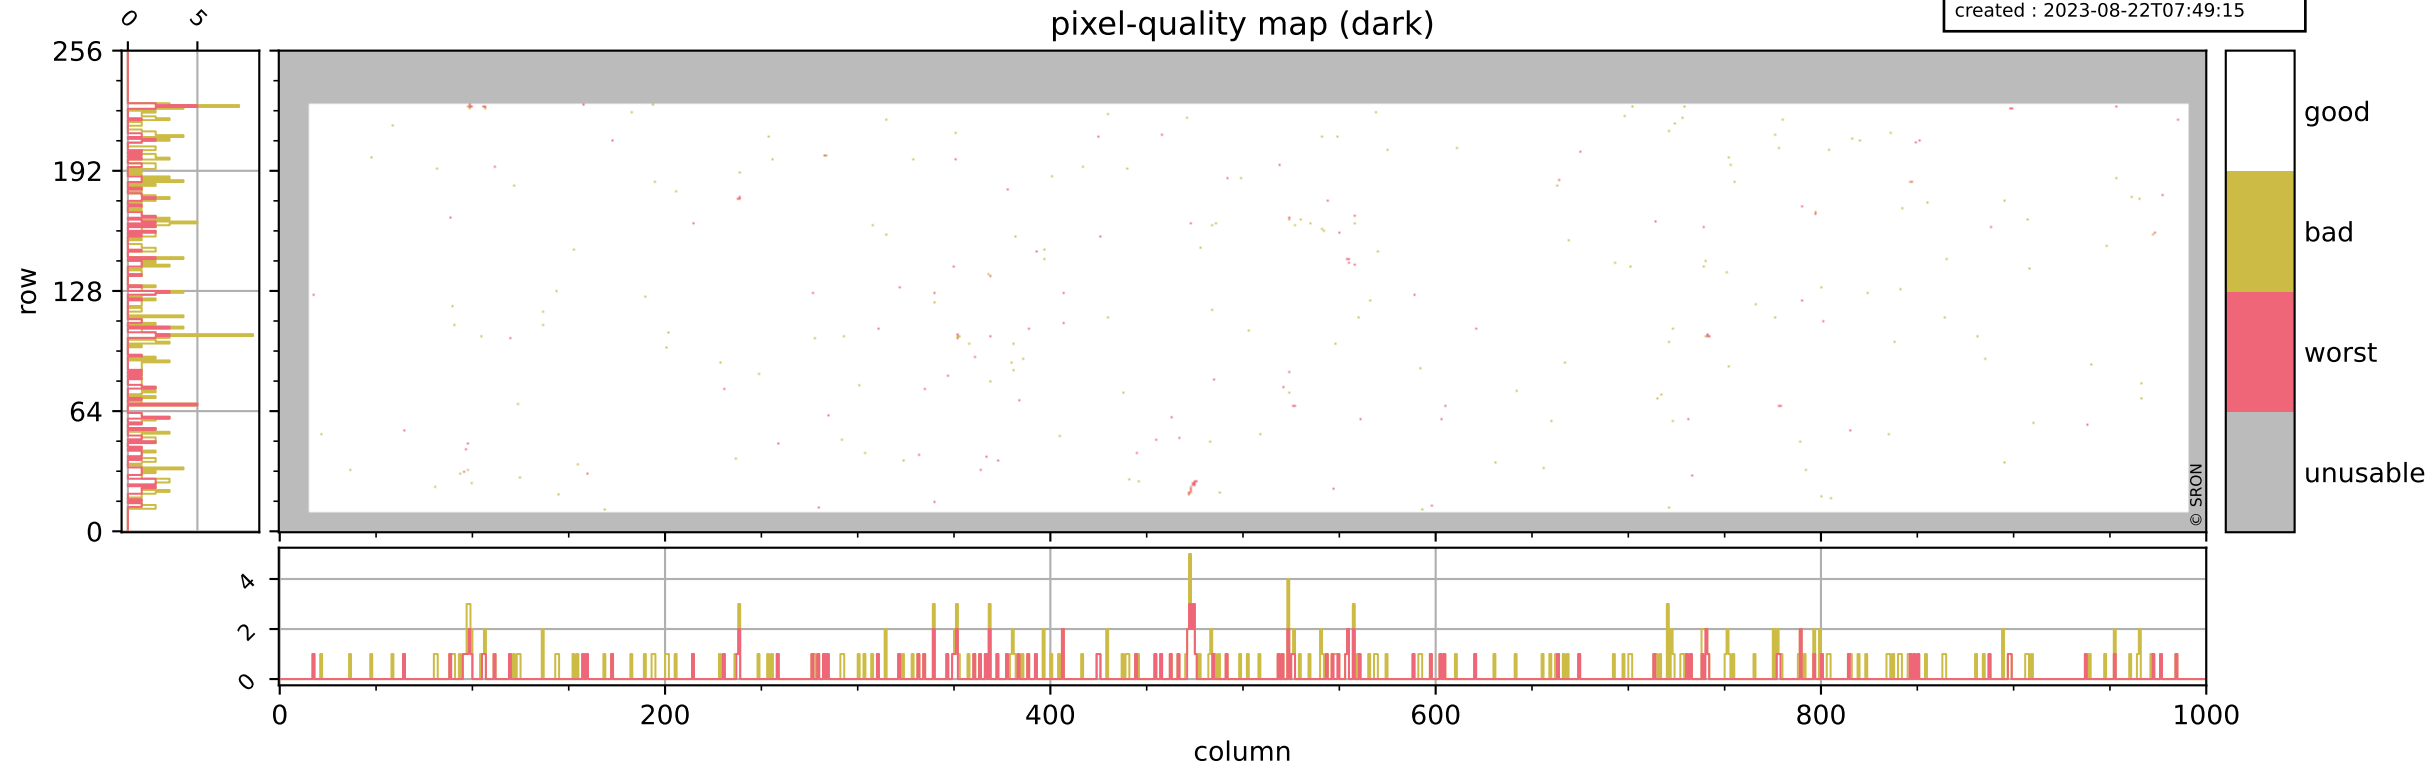

Tropomi SWIR pixel quality (official)

orbits : 19 in [5587, 5632]
coverage : 2018-11-11 / 2018-11-14
bad (quality < 0.8) : 2755
worst (quality < 0.1) : 323
created : 2023-08-22T07:49:15

pixel-quality map

Tropomi SWIR pixel quality (official)

orbits : 19 in [5587, 5632]
coverage : 2018-11-11 / 2018-11-14
bad (quality < 0.8) : 287
worst (quality < 0.1) : 116
created : 2023-08-22T07:49:15

Tropomi SWIR pixel quality (official)

orbits : 19 in [5587, 5632]
coverage : 2018-11-11 / 2018-11-14
bad (quality < 0.8) : 2498
worst (quality < 0.1) : 239
created : 2023-08-22T07:49:15

pixel-quality map (noise average)

Tropomi SWIR pixel quality (official)

orbits : 19 in [5587, 5632]
coverage : 2018-11-11 / 2018-11-14
to good : 376
good to bad : 765
to worst : 117
created : 2023-08-22T07:49:16

total quality compared with SWIR pixel-quality CKD

Tropomi SWIR pixel quality (official)