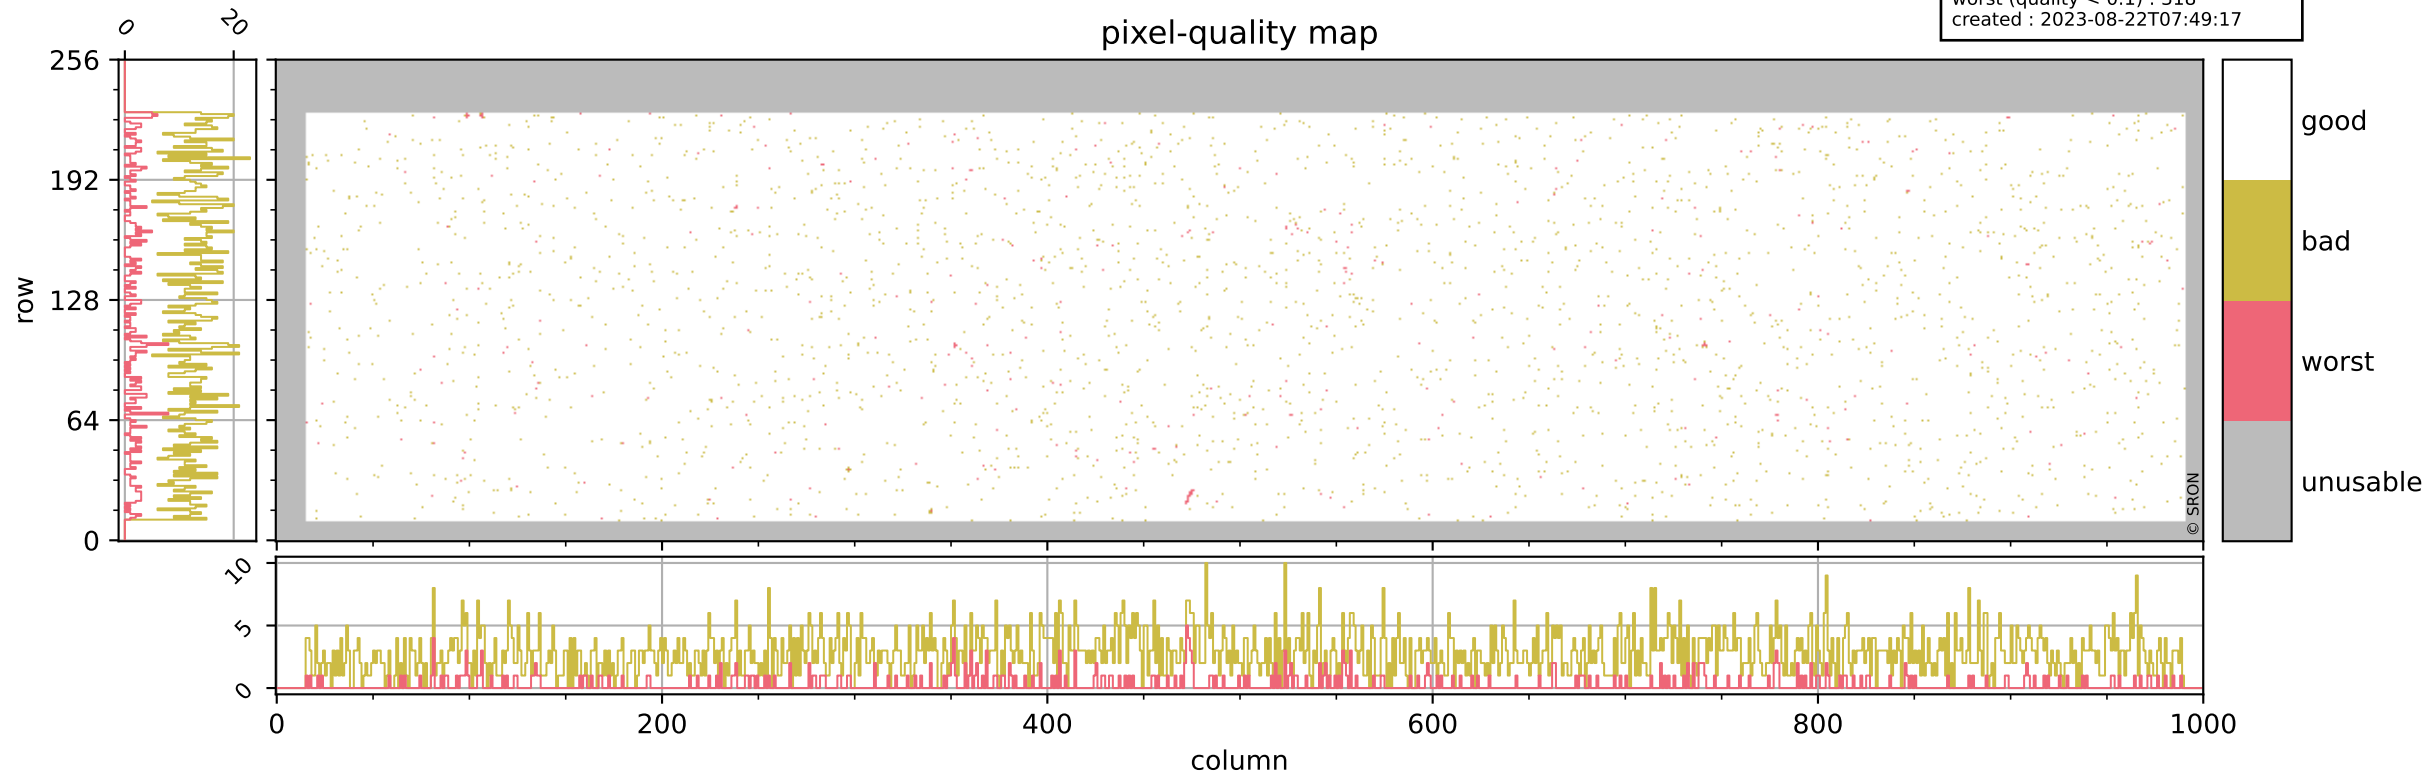

Tropomi SWIR pixel quality (official)

orbits : 20 in [5602, 5647]
coverage : 2018-11-12 / 2018-11-15
bad (quality < 0.8) : 2760
worst (quality < 0.1) : 318
created : 2023-08-22T07:49:17

pixel-quality map

Tropomi SWIR pixel quality (official)

orbits : 20 in [5602, 5647]
coverage : 2018-11-12 / 2018-11-15
bad (quality < 0.8) : 288
worst (quality < 0.1) : 116
created : 2023-08-22T07:49:17

Tropomi SWIR pixel quality (official)

orbits : 20 in [5602, 5647]
coverage : 2018-11-12 / 2018-11-15
bad (quality < 0.8) : 2504
worst (quality < 0.1) : 236
created : 2023-08-22T07:49:17

Tropomi SWIR pixel quality (official)

orbits : 20 in [5602, 5647]
coverage : 2018-11-12 / 2018-11-15
to good : 371
good to bad : 771
to worst : 111
created : 2023-08-22T07:49:18

Tropomi SWIR pixel quality (official) ground-tracks of Sentinel-5P

orbits : 20 in [5602, 5647]
coverage : 2018-11-12 / 2018-11-15
created : 2023-08-22T07:49:18

■ ICID: 9

Tropomi SWIR pixel quality (official)