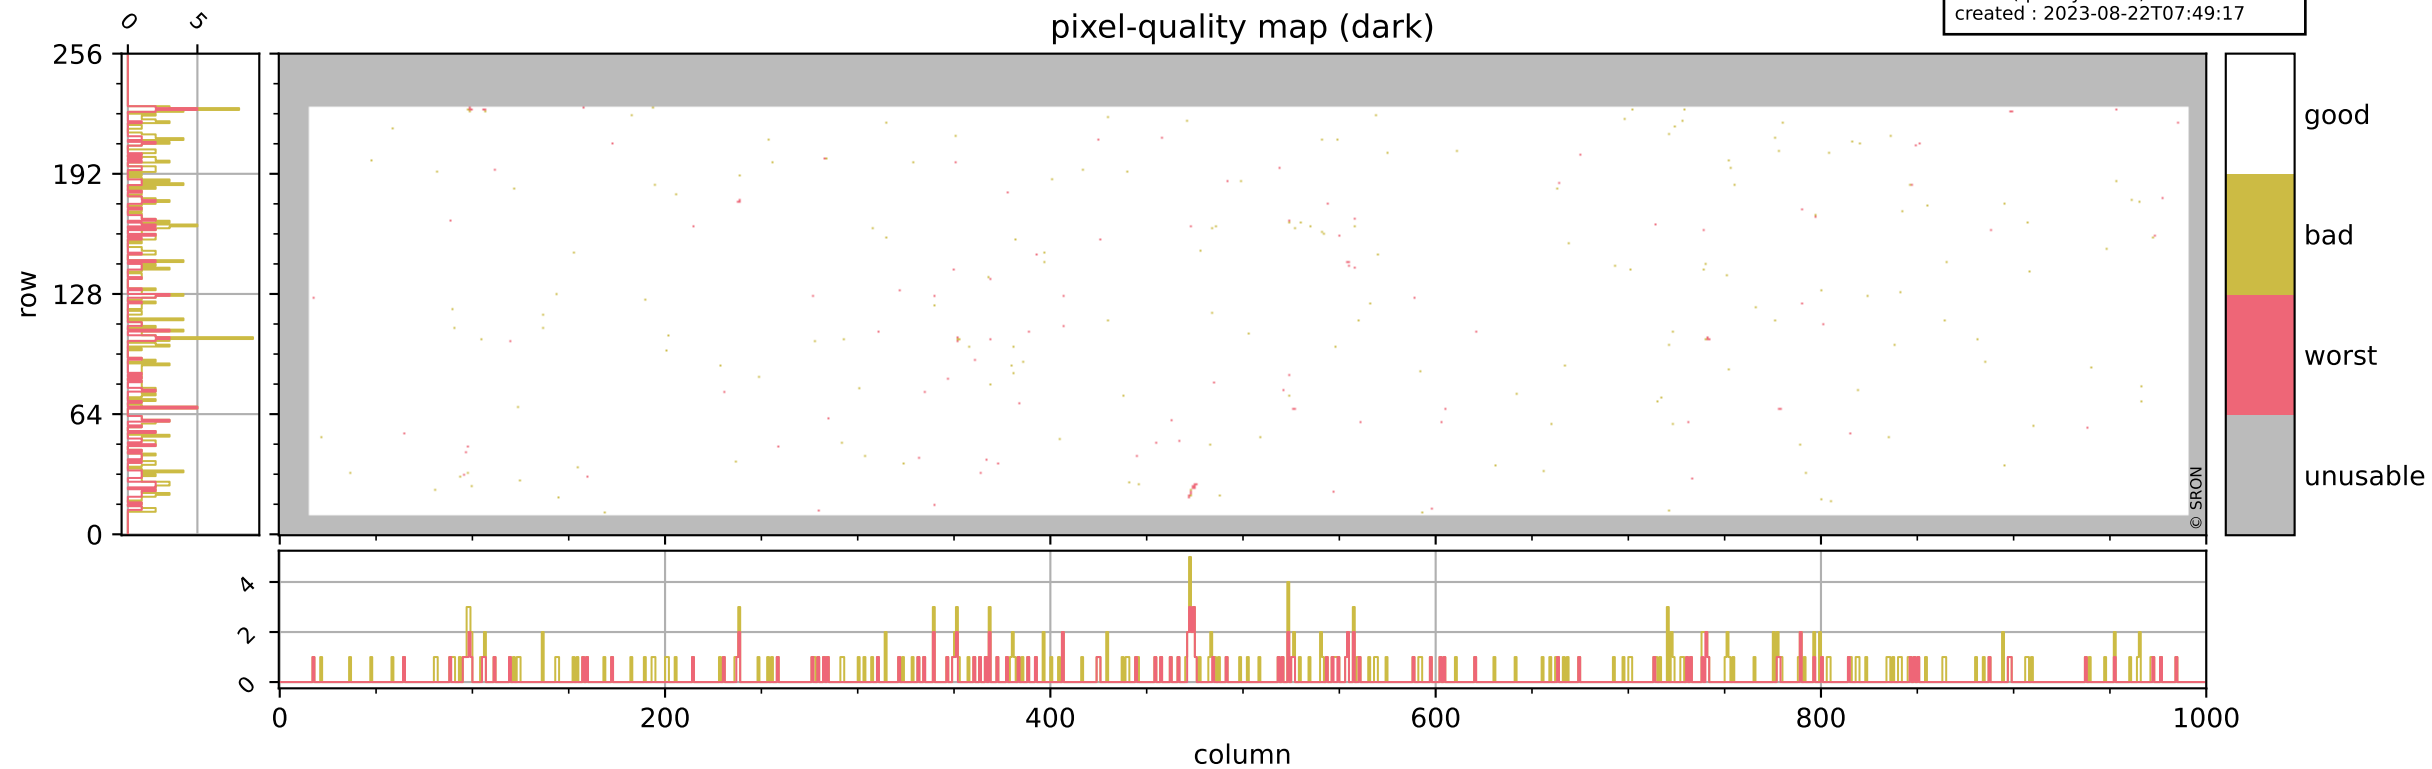

Tropomi SWIR pixel quality (official)

orbits : 20 in [5602, 5647]
coverage : 2018-11-12 / 2018-11-15
bad (quality < 0.8) : 2760
worst (quality < 0.1) : 318
created : 2023-08-22T07:49:17

pixel-quality map

Tropomi SWIR pixel quality (official)

orbits : 20 in [5602, 5647]
coverage : 2018-11-12 / 2018-11-15
bad (quality < 0.8) : 288
worst (quality < 0.1) : 116
created : 2023-08-22T07:49:17

Tropomi SWIR pixel quality (official)

orbits : 20 in [5602, 5647]
coverage : 2018-11-12 / 2018-11-15
bad (quality < 0.8) : 2504
worst (quality < 0.1) : 236
created : 2023-08-22T07:49:17

Tropomi SWIR pixel quality (official)

orbits : 20 in [5602, 5647]
coverage : 2018-11-12 / 2018-11-15
to good : 371
good to bad : 771
to worst : 111
created : 2023-08-22T07:49:18

Tropomi SWIR pixel quality (official) ground-tracks of Sentinel-5P

orbits : 20 in [5602, 5647]
coverage : 2018-11-12 / 2018-11-15
created : 2023-08-22T07:49:18

■ ICID: 9

Tropomi SWIR pixel quality (official)