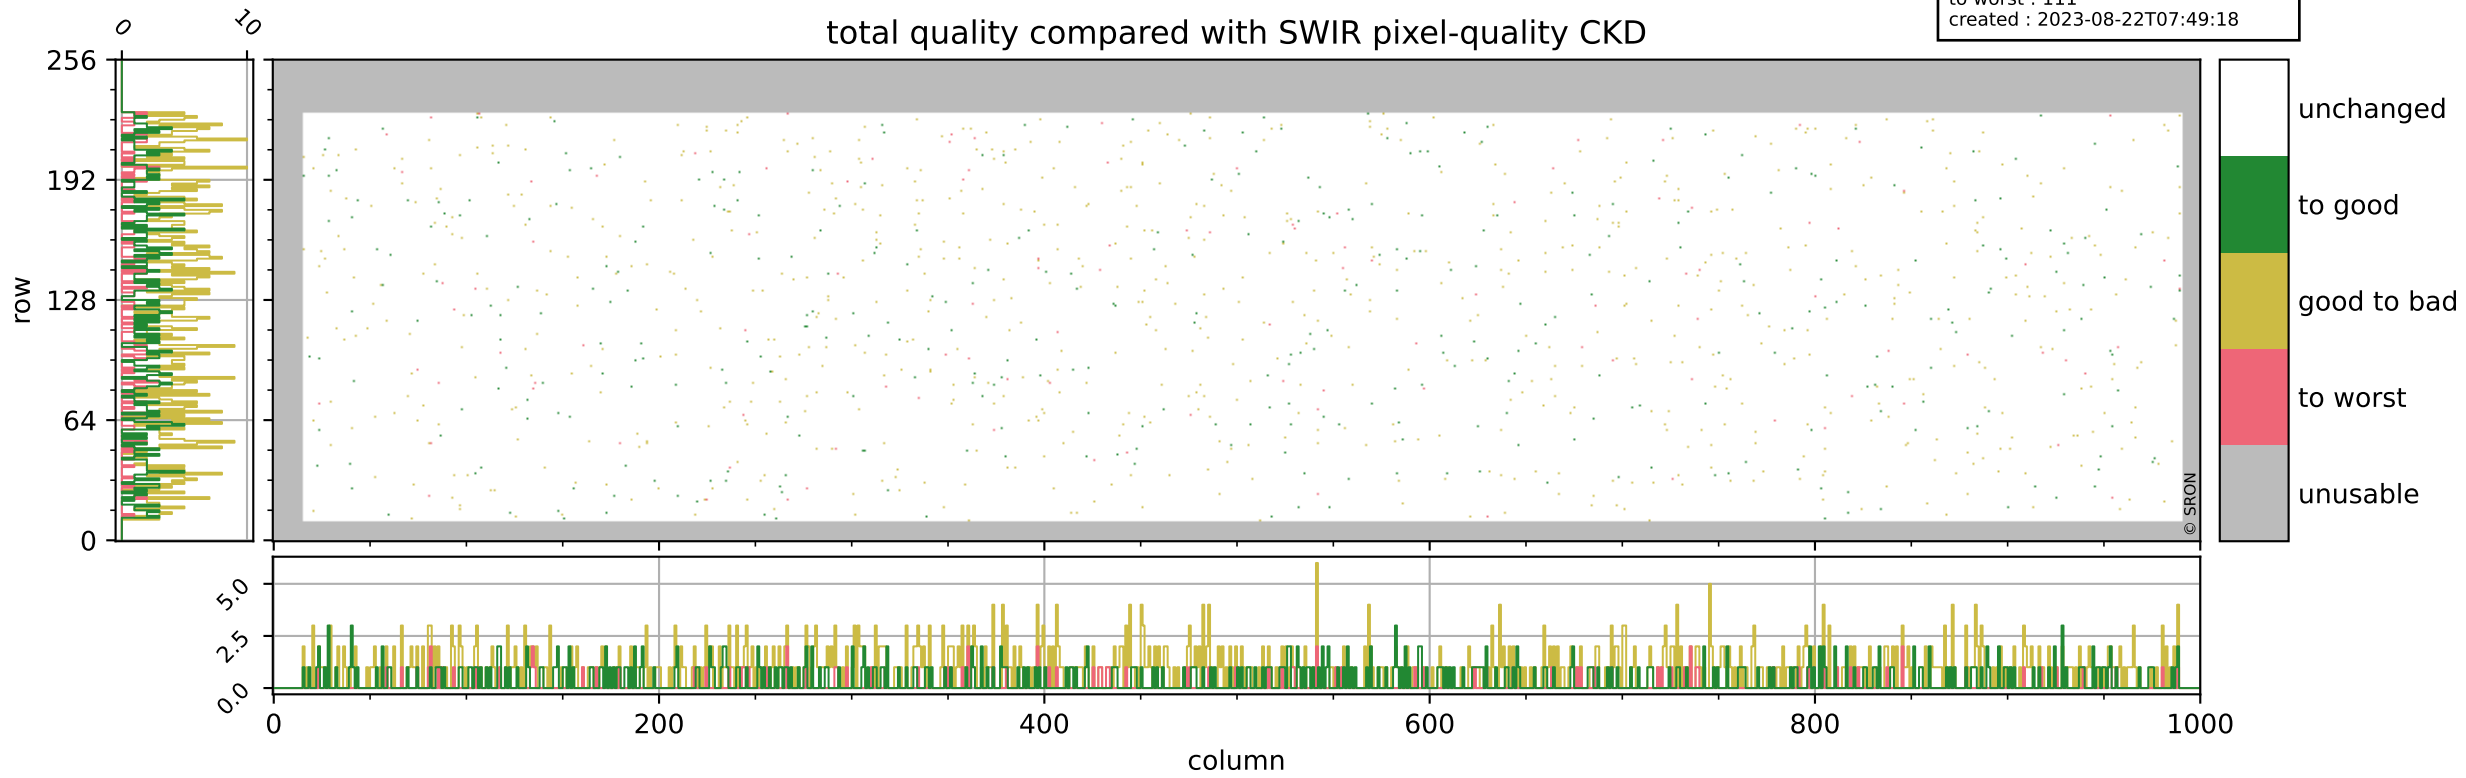

Tropomi SWIR pixel quality (official)

orbits : 20 in [5602, 5647]
coverage : 2018-11-12 / 2018-11-15
bad (quality < 0.8) : 288
worst (quality < 0.1) : 116
created : 2023-08-22T07:49:17

Tropomi SWIR pixel quality (official)

orbits : 20 in [5602, 5647]
coverage : 2018-11-12 / 2018-11-15
bad (quality < 0.8) : 2504
worst (quality < 0.1) : 236
created : 2023-08-22T07:49:17

Tropomi SWIR pixel quality (official)

orbits : 20 in [5602, 5647]
coverage : 2018-11-12 / 2018-11-15
to good : 371
good to bad : 771
to worst : 111
created : 2023-08-22T07:49:18

total quality compared with SWIR pixel-quality CKD

Tropomi SWIR pixel quality (official)

orbits : 20 in [5602, 5647]
coverage : 2018-11-12 / 2018-11-15
created : 2023-08-22T07:49:18

Histograms of pixel-quality

Tropomi SWIR pixel quality (official) ground-tracks of Sentinel-5P

orbits : 20 in [5602, 5647]
coverage : 2018-11-12 / 2018-11-15
created : 2023-08-22T07:49:18

■ ICID: 9

Tropomi SWIR pixel quality (official)