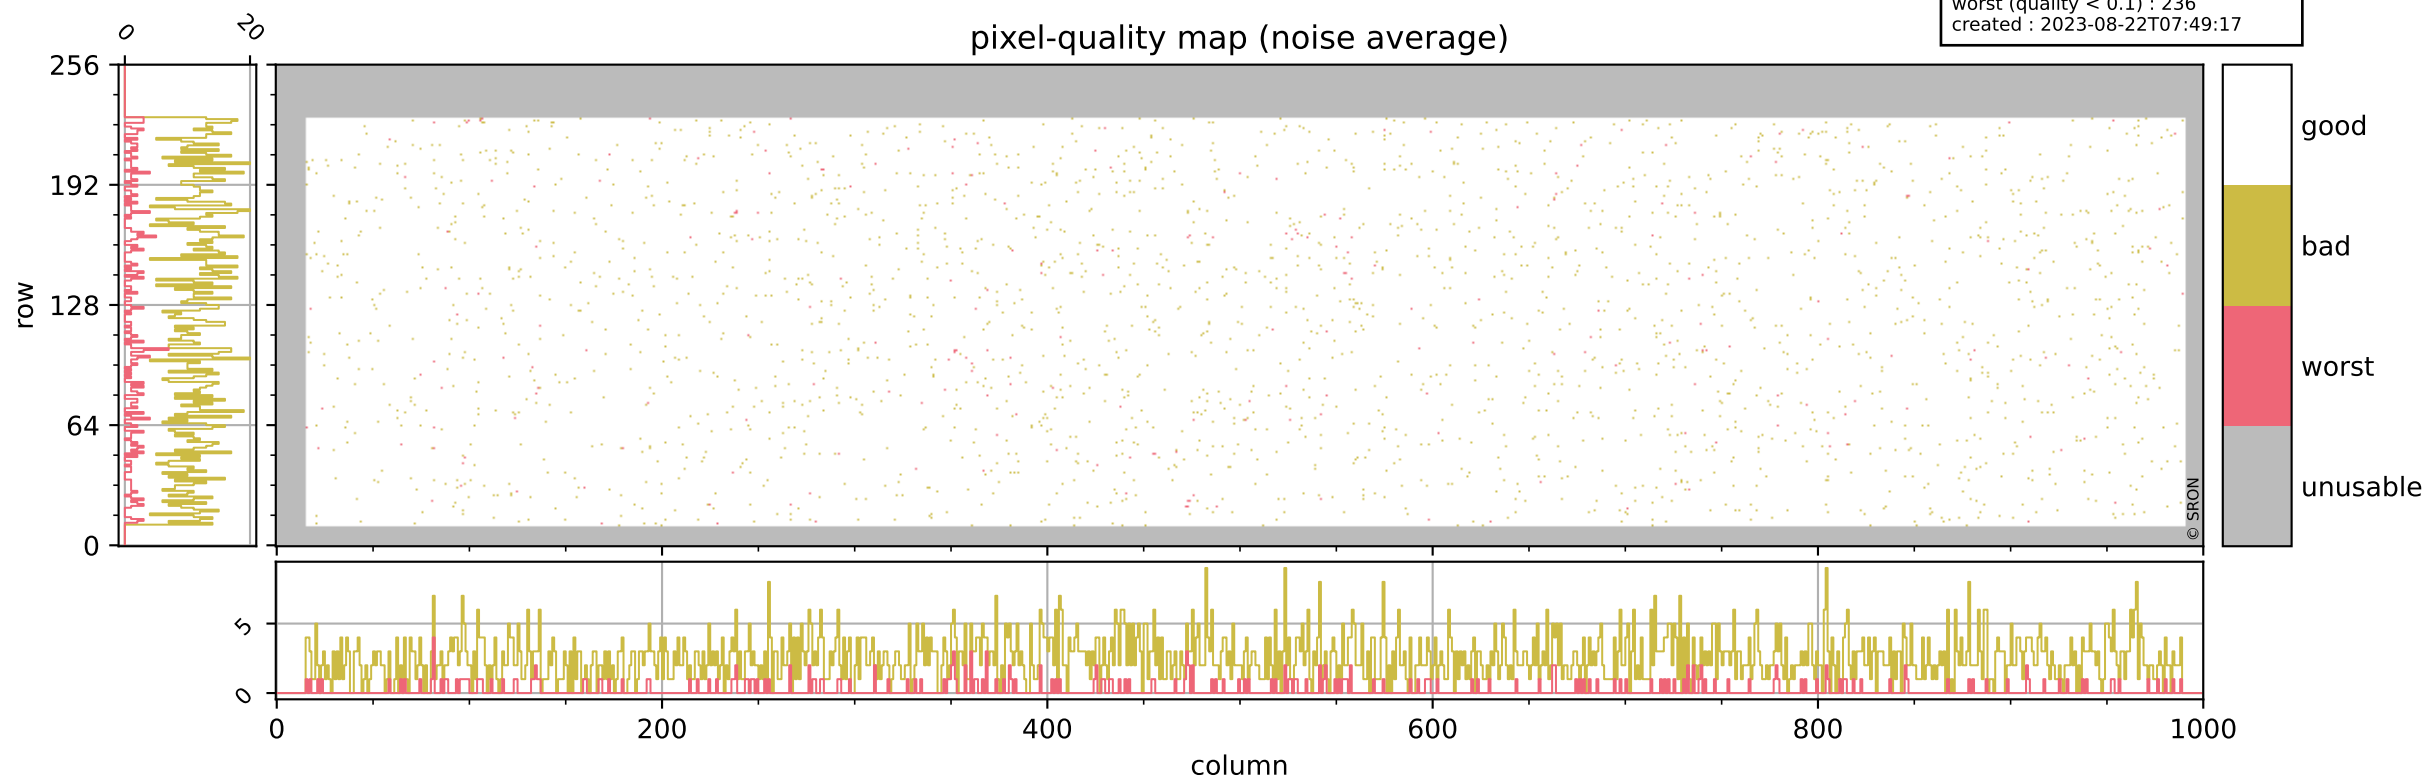

Tropomi SWIR pixel quality (official)

orbits : 20 in [5602, 5647]
coverage : 2018-11-12 / 2018-11-15
bad (quality < 0.8) : 2760
worst (quality < 0.1) : 318
created : 2023-08-22T07:49:17

pixel-quality map

Tropomi SWIR pixel quality (official)

orbits : 20 in [5602, 5647]
coverage : 2018-11-12 / 2018-11-15
bad (quality < 0.8) : 288
worst (quality < 0.1) : 116
created : 2023-08-22T07:49:17

Tropomi SWIR pixel quality (official)

orbits : 20 in [5602, 5647]
coverage : 2018-11-12 / 2018-11-15
bad (quality < 0.8) : 2504
worst (quality < 0.1) : 236
created : 2023-08-22T07:49:17

Tropomi SWIR pixel quality (official)

orbits : 20 in [5602, 5647]
coverage : 2018-11-12 / 2018-11-15
to good : 371
good to bad : 771
to worst : 111
created : 2023-08-22T07:49:18

Tropomi SWIR pixel quality (official) ground-tracks of Sentinel-5P

orbits : 20 in [5602, 5647]
coverage : 2018-11-12 / 2018-11-15
created : 2023-08-22T07:49:18

■ ICID: 9

Tropomi SWIR pixel quality (official)