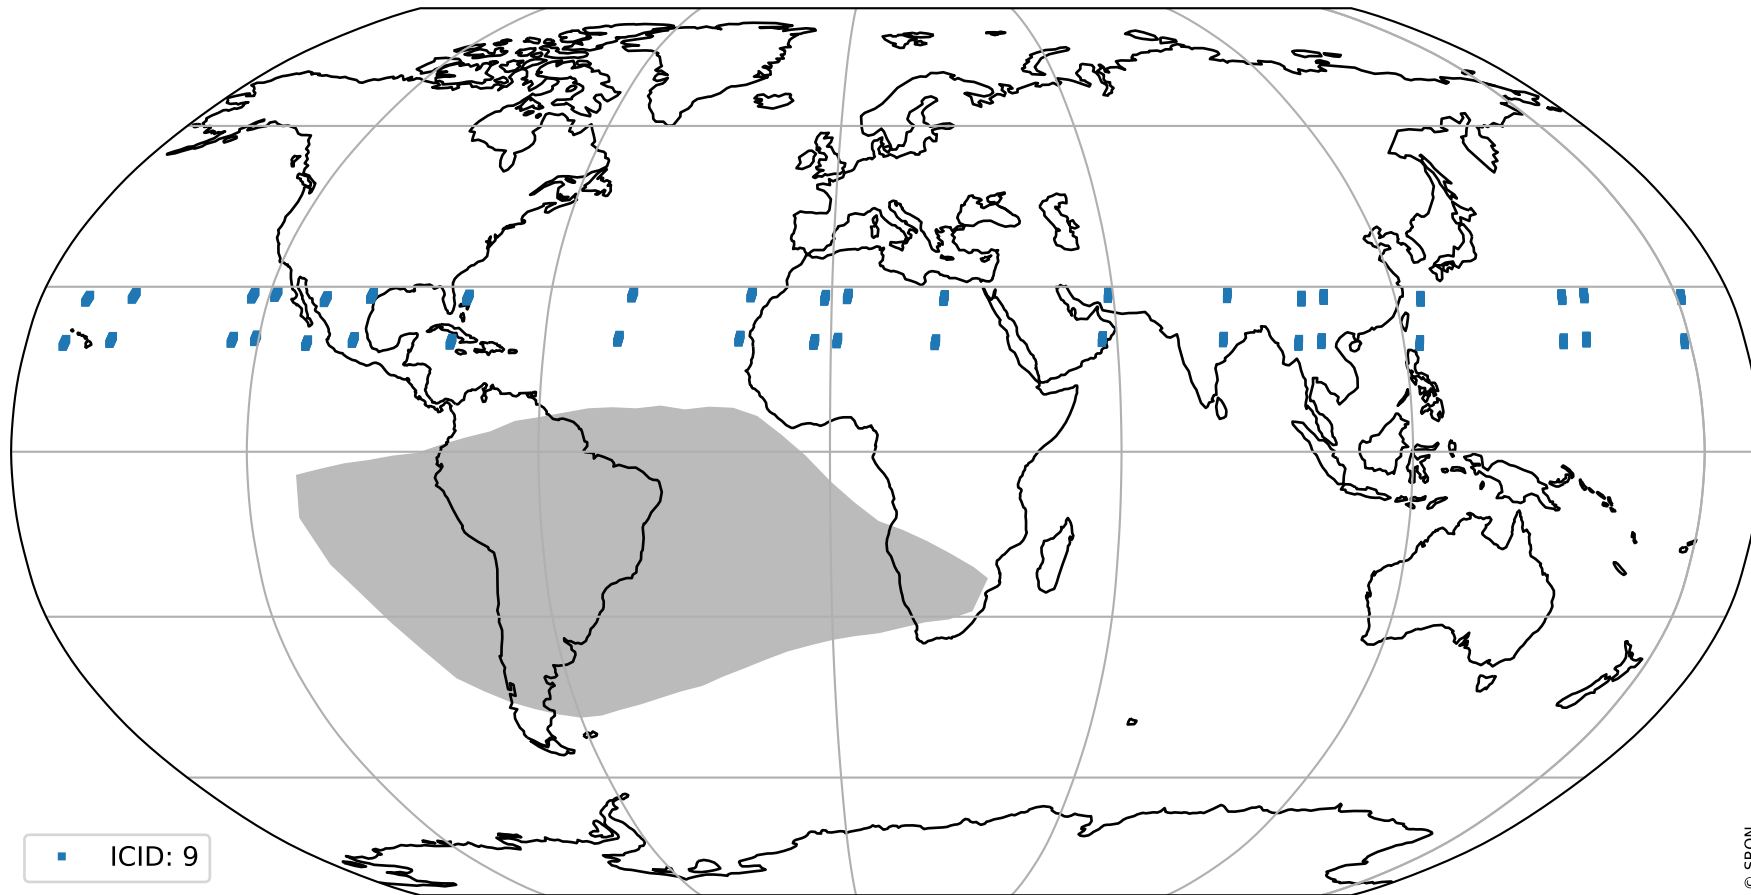

orbits : 20 in [5602, 5647]
coverage : 2018-11-12 / 2018-11-15
bad (quality < 0.8) : 2504
worst (quality < 0.1) : 236
created : 2023-08-22T07:49:17

Tropomi SWIR pixel quality (official)

orbits : 20 in [5602, 5647]
coverage : 2018-11-12 / 2018-11-15
to good : 371
good to bad : 771
to worst : 111
created : 2023-08-22T07:49:18

total quality compared with SWIR pixel-quality CKD

Tropomi SWIR pixel quality (official)

orbits : 20 in [5602, 5647]
coverage : 2018-11-12 / 2018-11-15
created : 2023-08-22T07:49:18

Histograms of pixel-quality

Tropomi SWIR pixel quality (official) ground-tracks of Sentinel-5P

orbits : 20 in [5602, 5647]
coverage : 2018-11-12 / 2018-11-15
created : 2023-08-22T07:49:18

■ ICID: 9

Tropomi SWIR pixel quality (official)

orbits : [2827, 5647]
coverage : 2018-04-30 / 2018-11-15
created : 2023-08-22T07:49:19

trend of pixel quality & temperatures