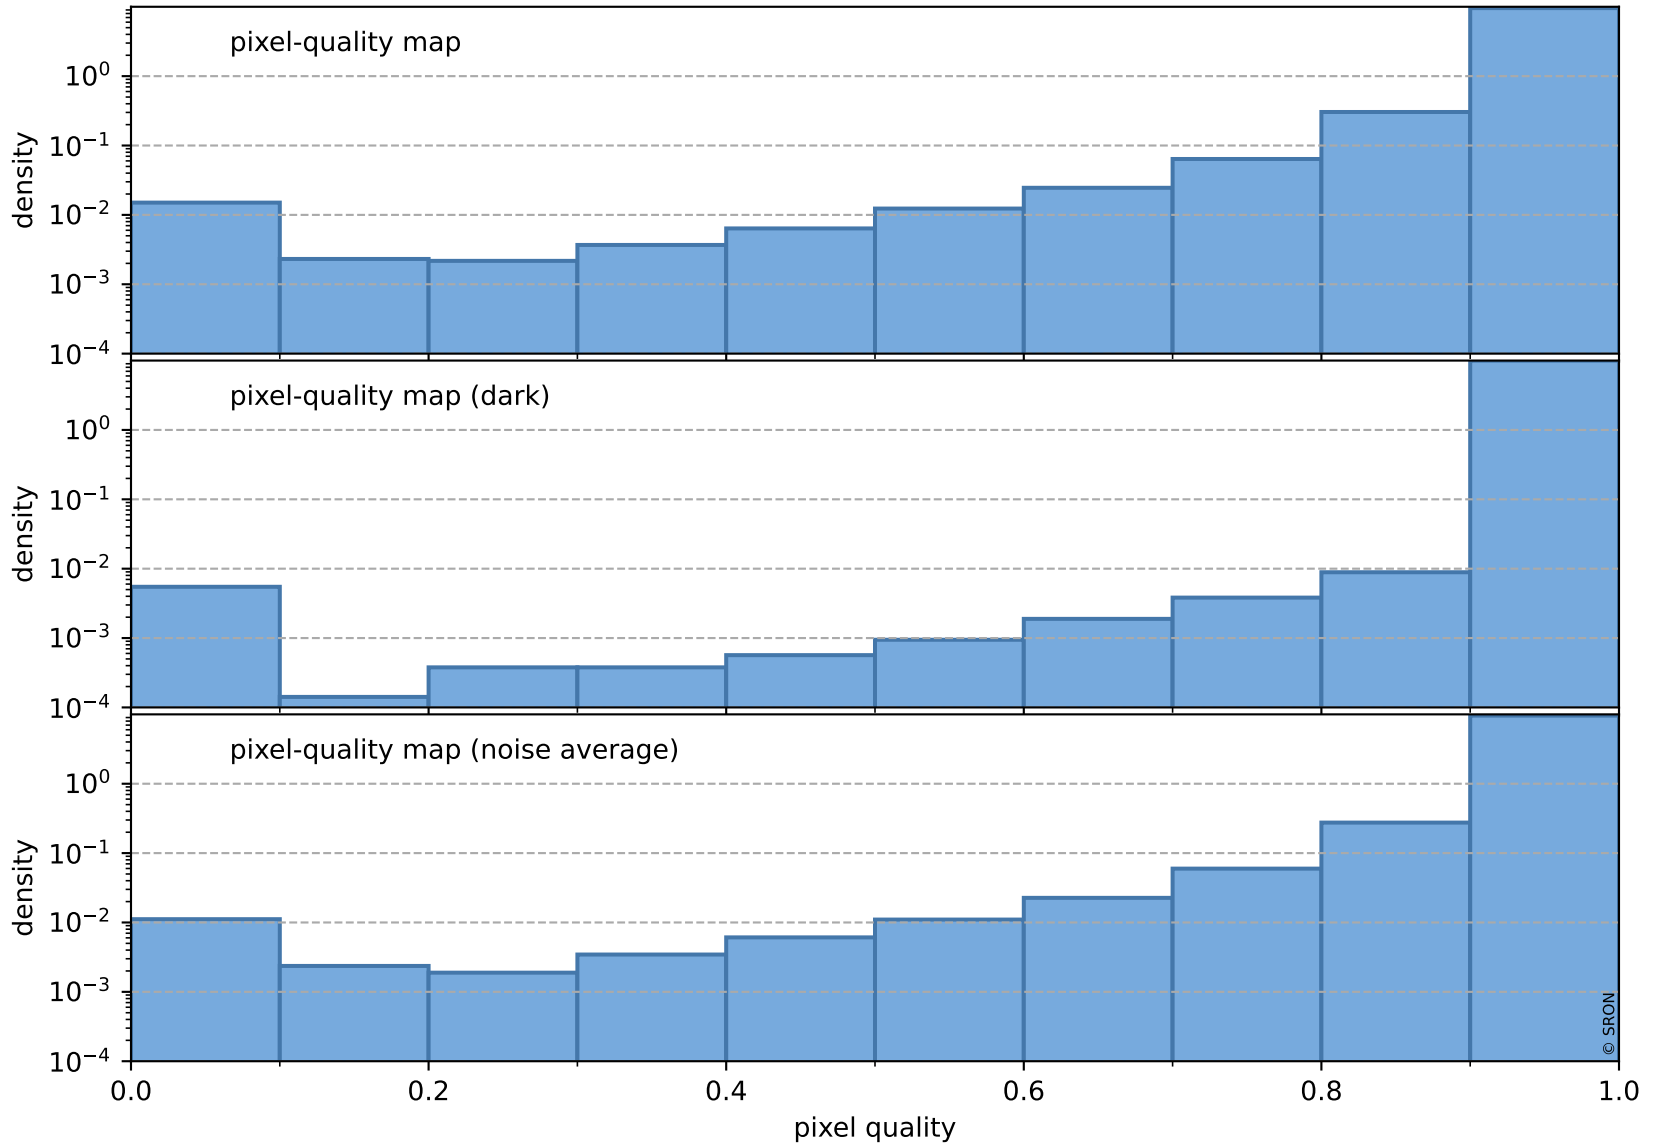

orbits : 20 in [5602, 5647]
coverage : 2018-11-12 / 2018-11-15
bad (quality < 0.8) : 2504
worst (quality < 0.1) : 236
created : 2023-08-22T07:49:17

Tropomi SWIR pixel quality (official)

orbits : 20 in [5602, 5647]
coverage : 2018-11-12 / 2018-11-15
to good : 371
good to bad : 771
to worst : 111
created : 2023-08-22T07:49:18

total quality compared with SWIR pixel-quality CKD

Tropomi SWIR pixel quality (official)

orbits : 20 in [5602, 5647]
coverage : 2018-11-12 / 2018-11-15
created : 2023-08-22T07:49:18

Histograms of pixel-quality

Tropomi SWIR pixel quality (official) ground-tracks of Sentinel-5P

orbits : 20 in [5602, 5647]
coverage : 2018-11-12 / 2018-11-15
created : 2023-08-22T07:49:18

■ ICID: 9

Tropomi SWIR pixel quality (official)