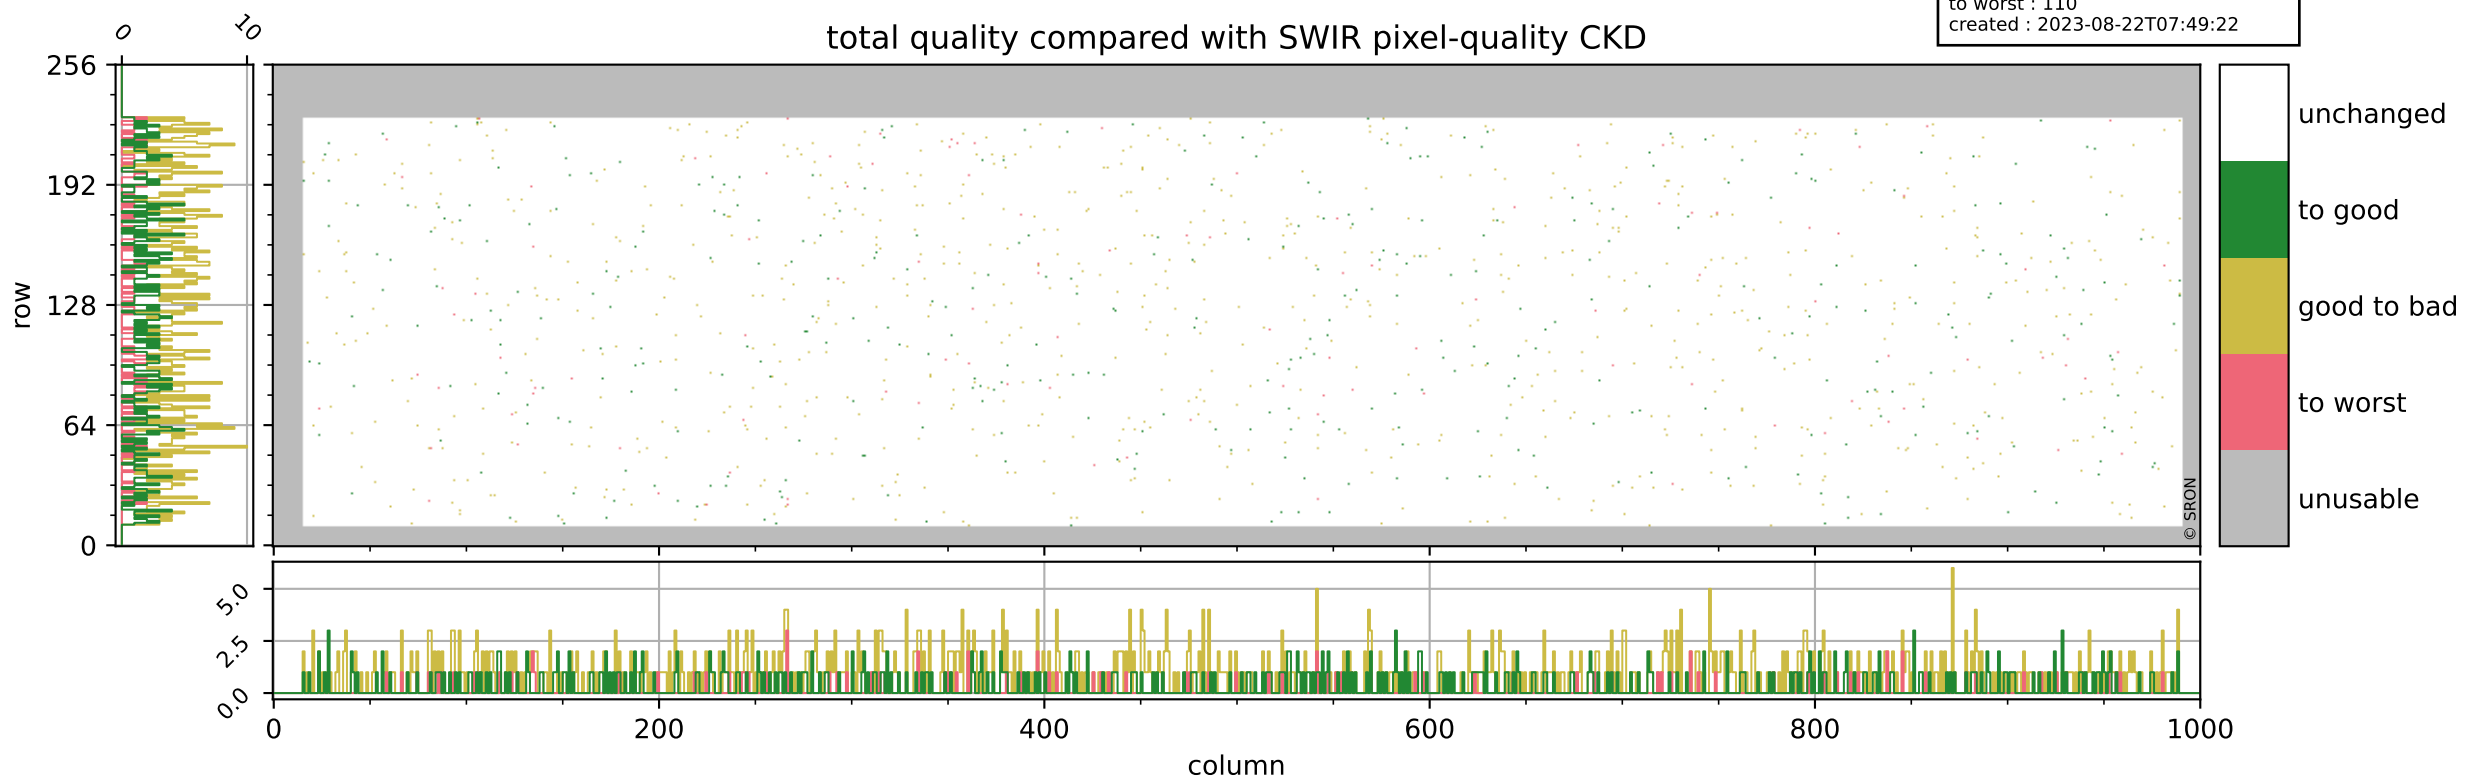

Tropomi SWIR pixel quality (official)

orbits : 20 in [5632, 5677]
coverage : 2018-11-14 / 2018-11-17
bad (quality < 0.8) : 2765
worst (quality < 0.1) : 316
created : 2023-08-22T07:49:21

pixel-quality map

Tropomi SWIR pixel quality (official)

orbits : 20 in [5632, 5677]
coverage : 2018-11-14 / 2018-11-17
bad (quality < 0.8) : 287
worst (quality < 0.1) : 115
created : 2023-08-22T07:49:22

Tropomi SWIR pixel quality (official)

orbits : 20 in [5632, 5677]
coverage : 2018-11-14 / 2018-11-17
bad (quality < 0.8) : 2505
worst (quality < 0.1) : 233
created : 2023-08-22T07:49:22

Tropomi SWIR pixel quality (official)

orbits : 20 in [5632, 5677]
coverage : 2018-11-14 / 2018-11-17
to good : 363
good to bad : 770
to worst : 110
created : 2023-08-22T07:49:22

Tropomi SWIR pixel quality (official)

orbits : 20 in [5632, 5677]
coverage : 2018-11-14 / 2018-11-17
created : 2023-08-22T07:49:22

Histograms of pixel-quality

Tropomi SWIR pixel quality (official) ground-tracks of Sentinel-5P