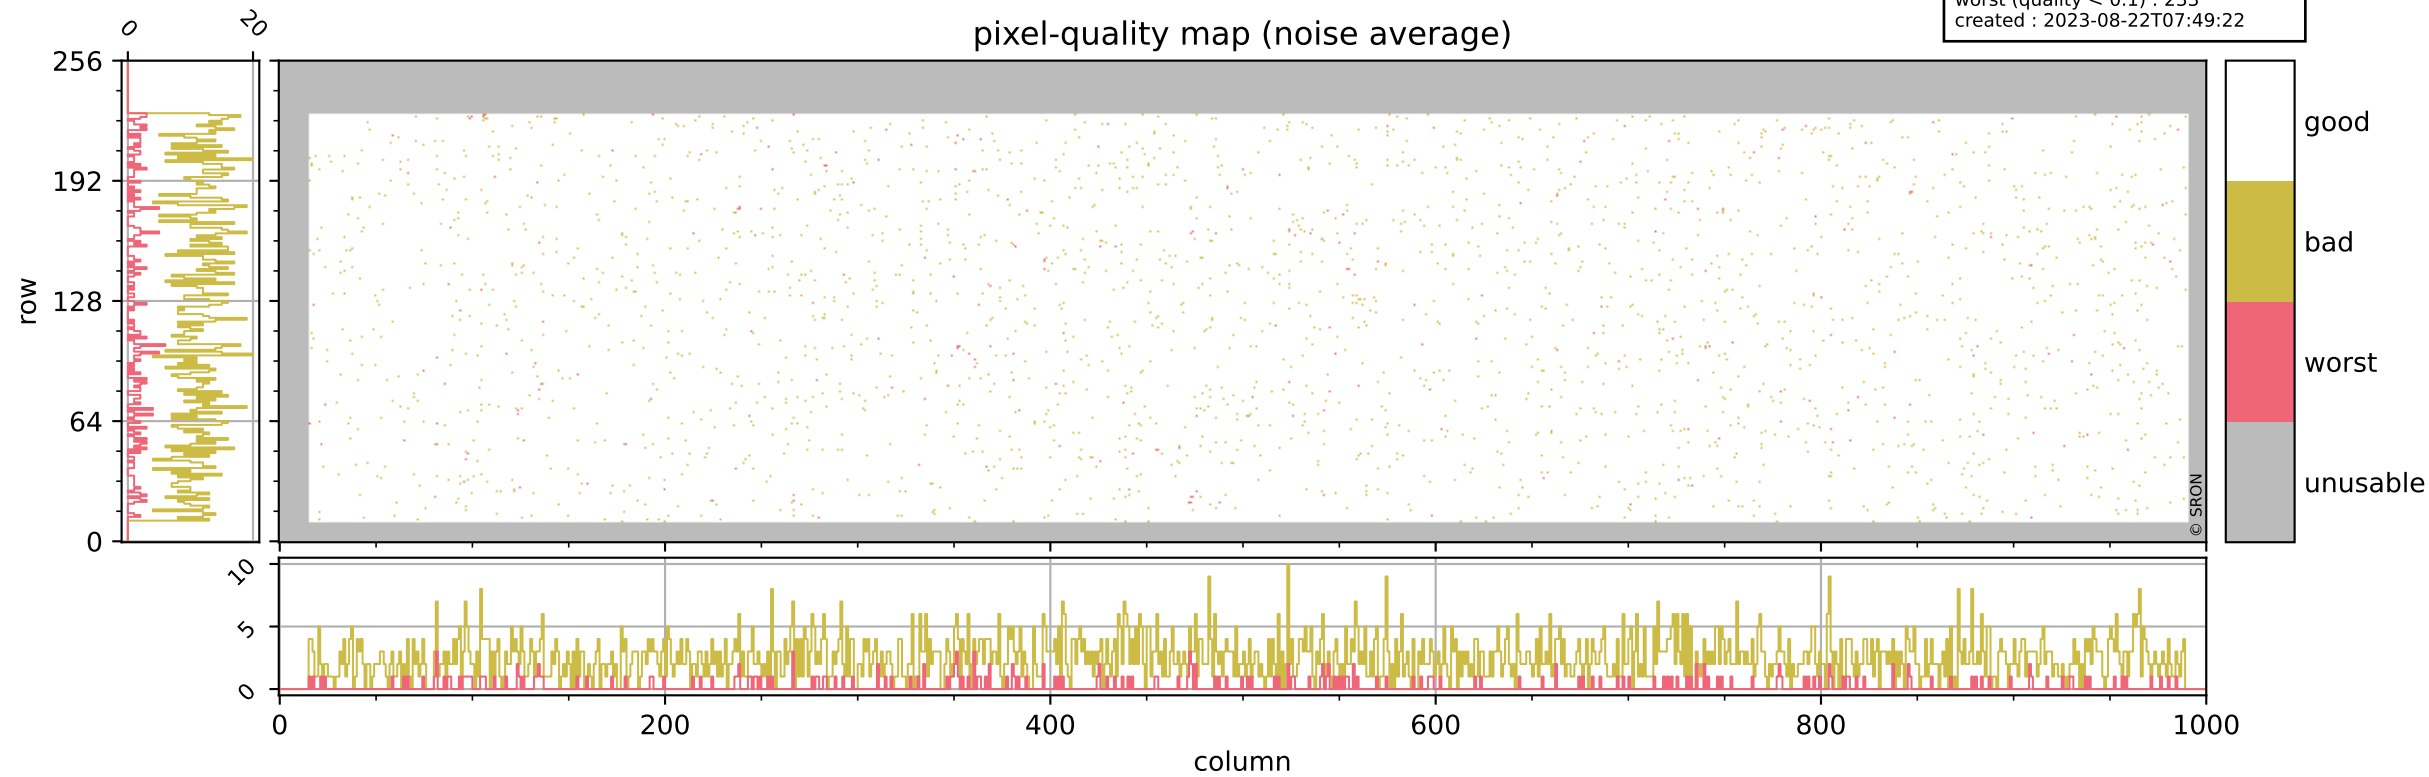

Tropomi SWIR pixel quality (official)

orbits : 20 in [5632, 5677]
coverage : 2018-11-14 / 2018-11-17
bad (quality < 0.8) : 2765
worst (quality < 0.1) : 316
created : 2023-08-22T07:49:21

pixel-quality map

Tropomi SWIR pixel quality (official)

orbits : 20 in [5632, 5677]
coverage : 2018-11-14 / 2018-11-17
bad (quality < 0.8) : 287
worst (quality < 0.1) : 115
created : 2023-08-22T07:49:22

Tropomi SWIR pixel quality (official)

orbits : 20 in [5632, 5677]
coverage : 2018-11-14 / 2018-11-17
bad (quality < 0.8) : 2505
worst (quality < 0.1) : 233
created : 2023-08-22T07:49:22

Tropomi SWIR pixel quality (official)

orbits : 20 in [5632, 5677]
coverage : 2018-11-14 / 2018-11-17
to good : 363
good to bad : 770
to worst : 110
created : 2023-08-22T07:49:22

Tropomi SWIR pixel quality (official)

orbits : 20 in [5632, 5677]
coverage : 2018-11-14 / 2018-11-17
created : 2023-08-22T07:49:22

Histograms of pixel-quality

Tropomi SWIR pixel quality (official) ground-tracks of Sentinel-5P