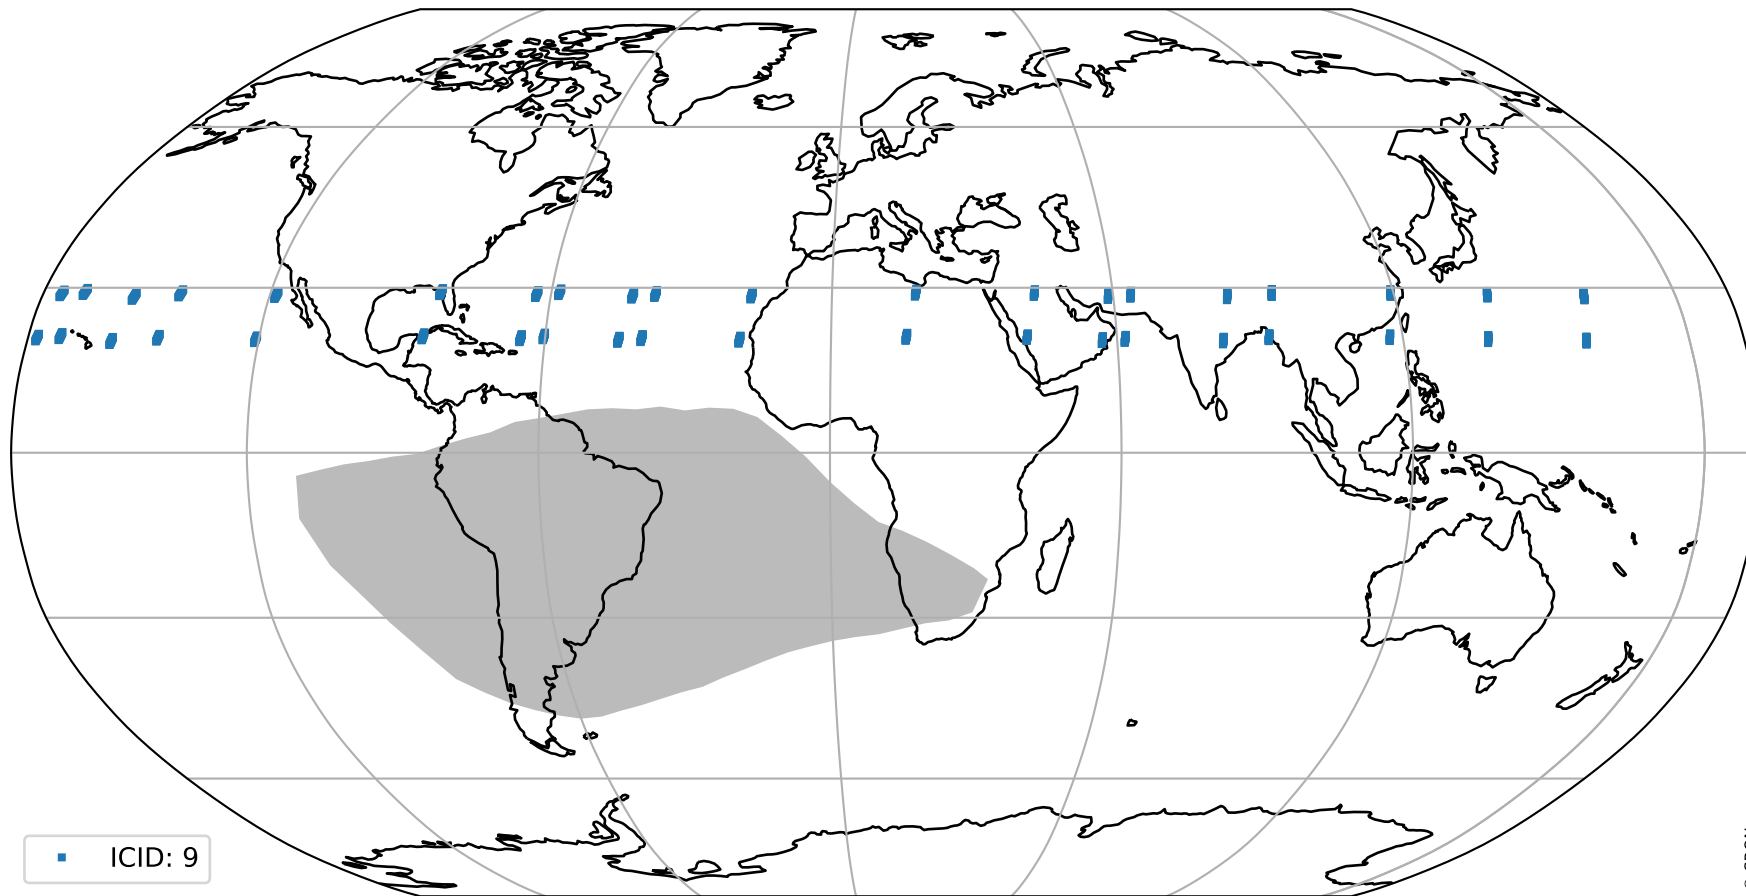

orbits : 20 in [5632, 5677]
coverage : 2018-11-14 / 2018-11-17
bad (quality < 0.8) : 2505
worst (quality < 0.1) : 233
created : 2023-08-22T07:49:22

Tropomi SWIR pixel quality (official)

orbits : 20 in [5632, 5677]
coverage : 2018-11-14 / 2018-11-17
to good : 363
good to bad : 770
to worst : 110
created : 2023-08-22T07:49:22

Tropomi SWIR pixel quality (official)

orbits : 20 in [5632, 5677]
coverage : 2018-11-14 / 2018-11-17
created : 2023-08-22T07:49:22

Histograms of pixel-quality

Tropomi SWIR pixel quality (official) ground-tracks of Sentinel-5P

orbits : 20 in [5632, 5677]
coverage : 2018-11-14 / 2018-11-17
created : 2023-08-22T07:49:23

Tropomi SWIR pixel quality (official)

orbits : [2827, 5677]
coverage : 2018-04-30 / 2018-11-17
created : 2023-08-22T07:49:23