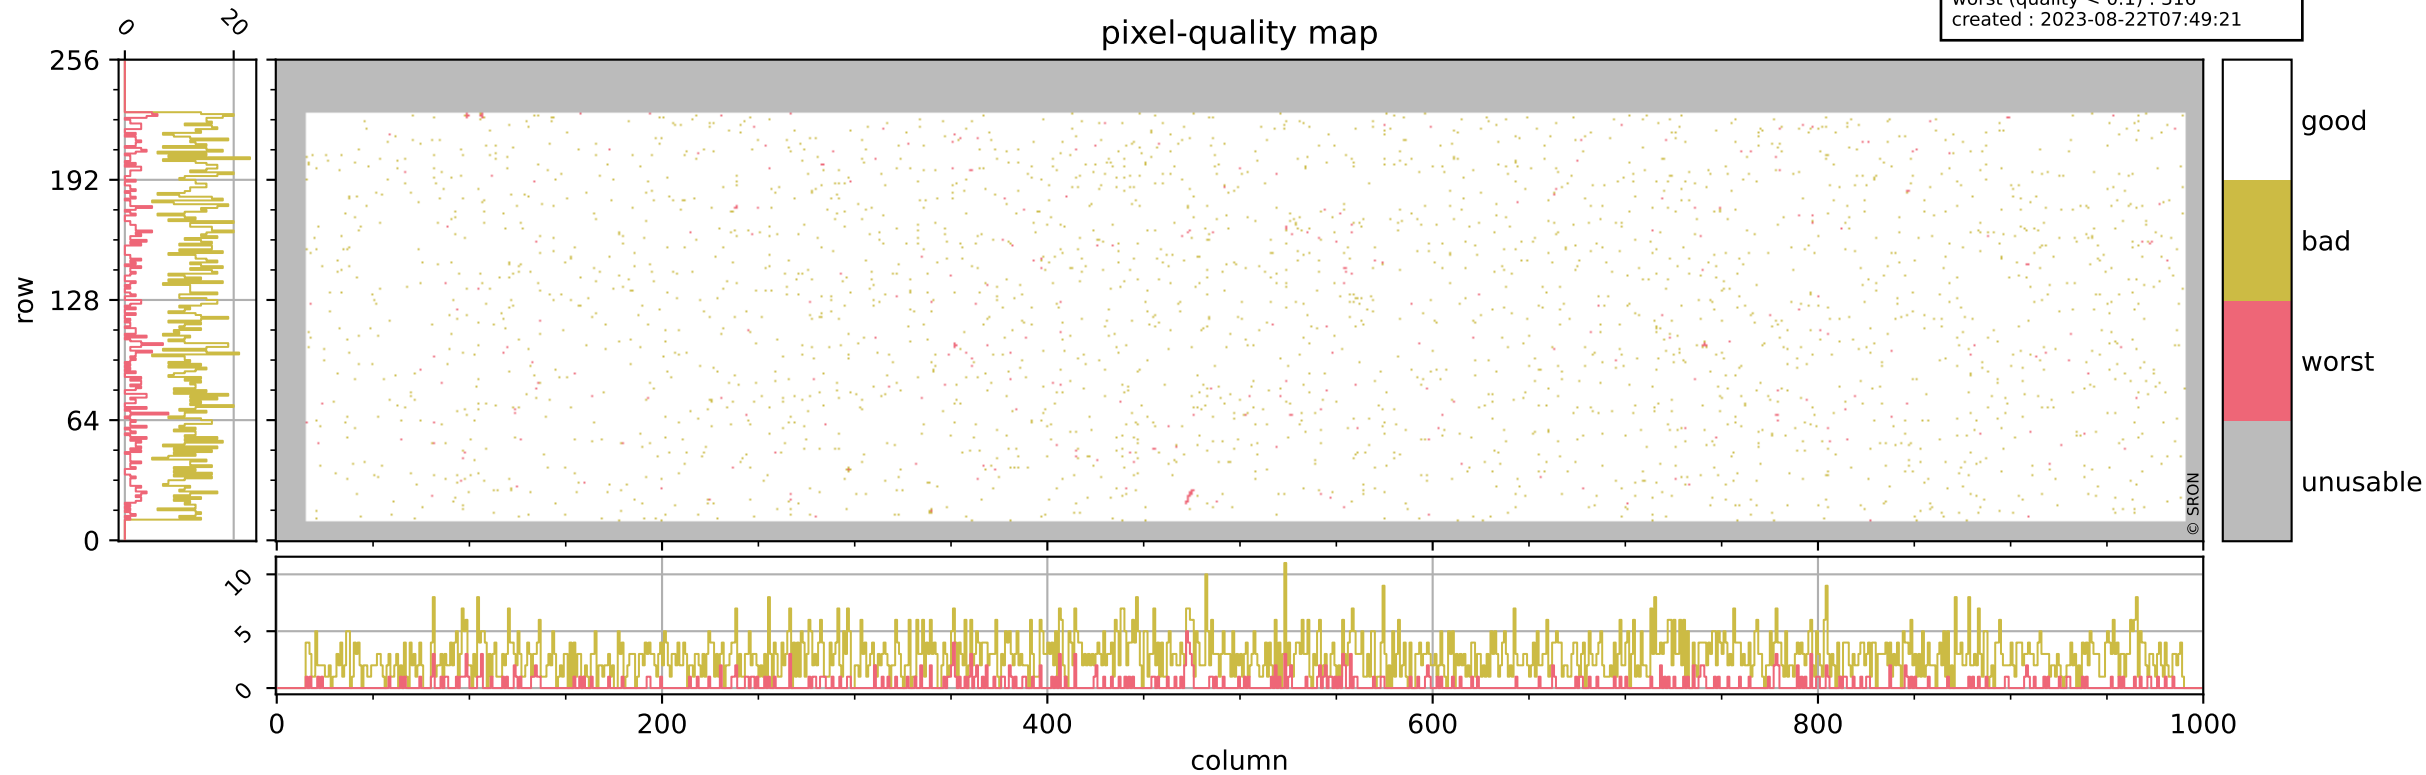

Tropomi SWIR pixel quality (official)

orbits : 20 in [5632, 5677]
coverage : 2018-11-14 / 2018-11-17
bad (quality < 0.8) : 2765
worst (quality < 0.1) : 316
created : 2023-08-22T07:49:21

pixel-quality map

Tropomi SWIR pixel quality (official)

orbits : 20 in [5632, 5677]
coverage : 2018-11-14 / 2018-11-17
bad (quality < 0.8) : 287
worst (quality < 0.1) : 115
created : 2023-08-22T07:49:22

Tropomi SWIR pixel quality (official)

orbits : 20 in [5632, 5677]
coverage : 2018-11-14 / 2018-11-17
bad (quality < 0.8) : 2505
worst (quality < 0.1) : 233
created : 2023-08-22T07:49:22

Tropomi SWIR pixel quality (official)

orbits : 20 in [5632, 5677]
coverage : 2018-11-14 / 2018-11-17
to good : 363
good to bad : 770
to worst : 110
created : 2023-08-22T07:49:22

Tropomi SWIR pixel quality (official)

orbits : 20 in [5632, 5677]
coverage : 2018-11-14 / 2018-11-17
created : 2023-08-22T07:49:22

Histograms of pixel-quality

Tropomi SWIR pixel quality (official) ground-tracks of Sentinel-5P