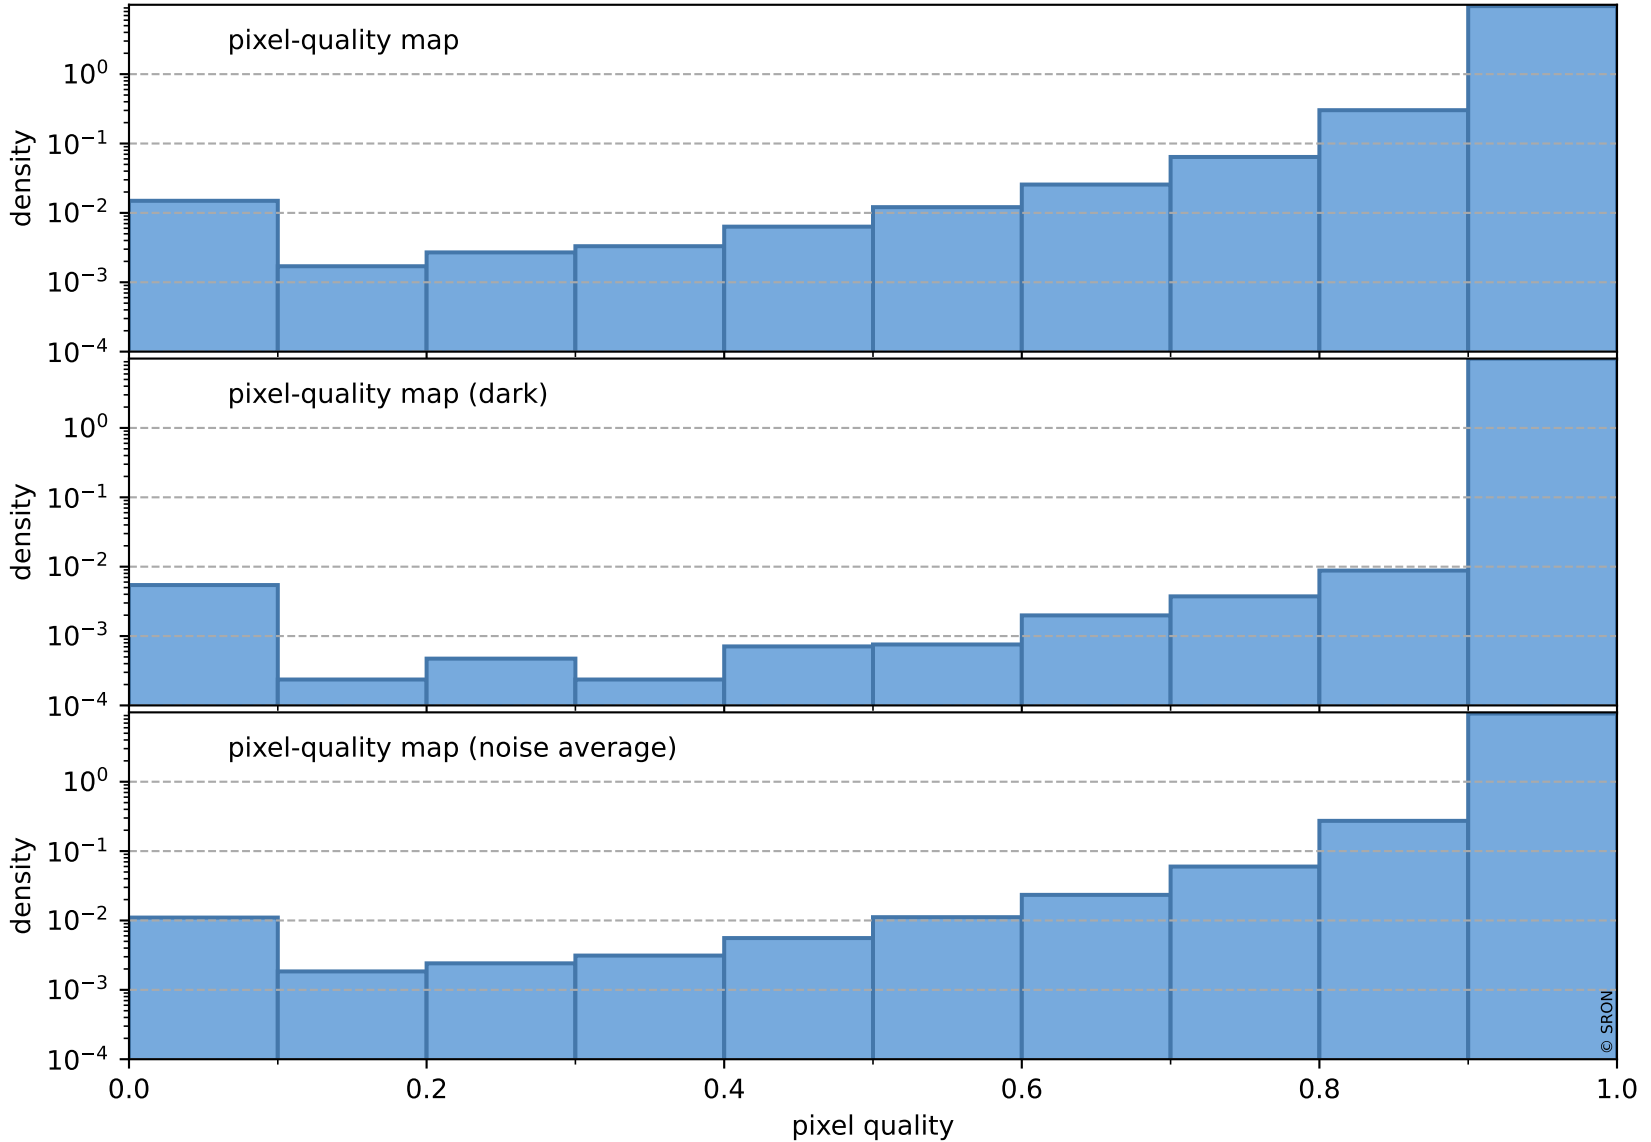

orbits : 20 in [5632, 5677]
coverage : 2018-11-14 / 2018-11-17
bad (quality < 0.8) : 2505
worst (quality < 0.1) : 233
created : 2023-08-22T07:49:22

Tropomi SWIR pixel quality (official)

orbits : 20 in [5632, 5677]
coverage : 2018-11-14 / 2018-11-17
to good : 363
good to bad : 770
to worst : 110
created : 2023-08-22T07:49:22

Tropomi SWIR pixel quality (official)

orbits : 20 in [5632, 5677]
coverage : 2018-11-14 / 2018-11-17
created : 2023-08-22T07:49:22

Histograms of pixel-quality

Tropomi SWIR pixel quality (official) ground-tracks of Sentinel-5P

orbits : 20 in [5632, 5677]
coverage : 2018-11-14 / 2018-11-17
created : 2023-08-22T07:49:23

Tropomi SWIR pixel quality (official)

orbits : [2827, 5677]
coverage : 2018-04-30 / 2018-11-17
created : 2023-08-22T07:49:23