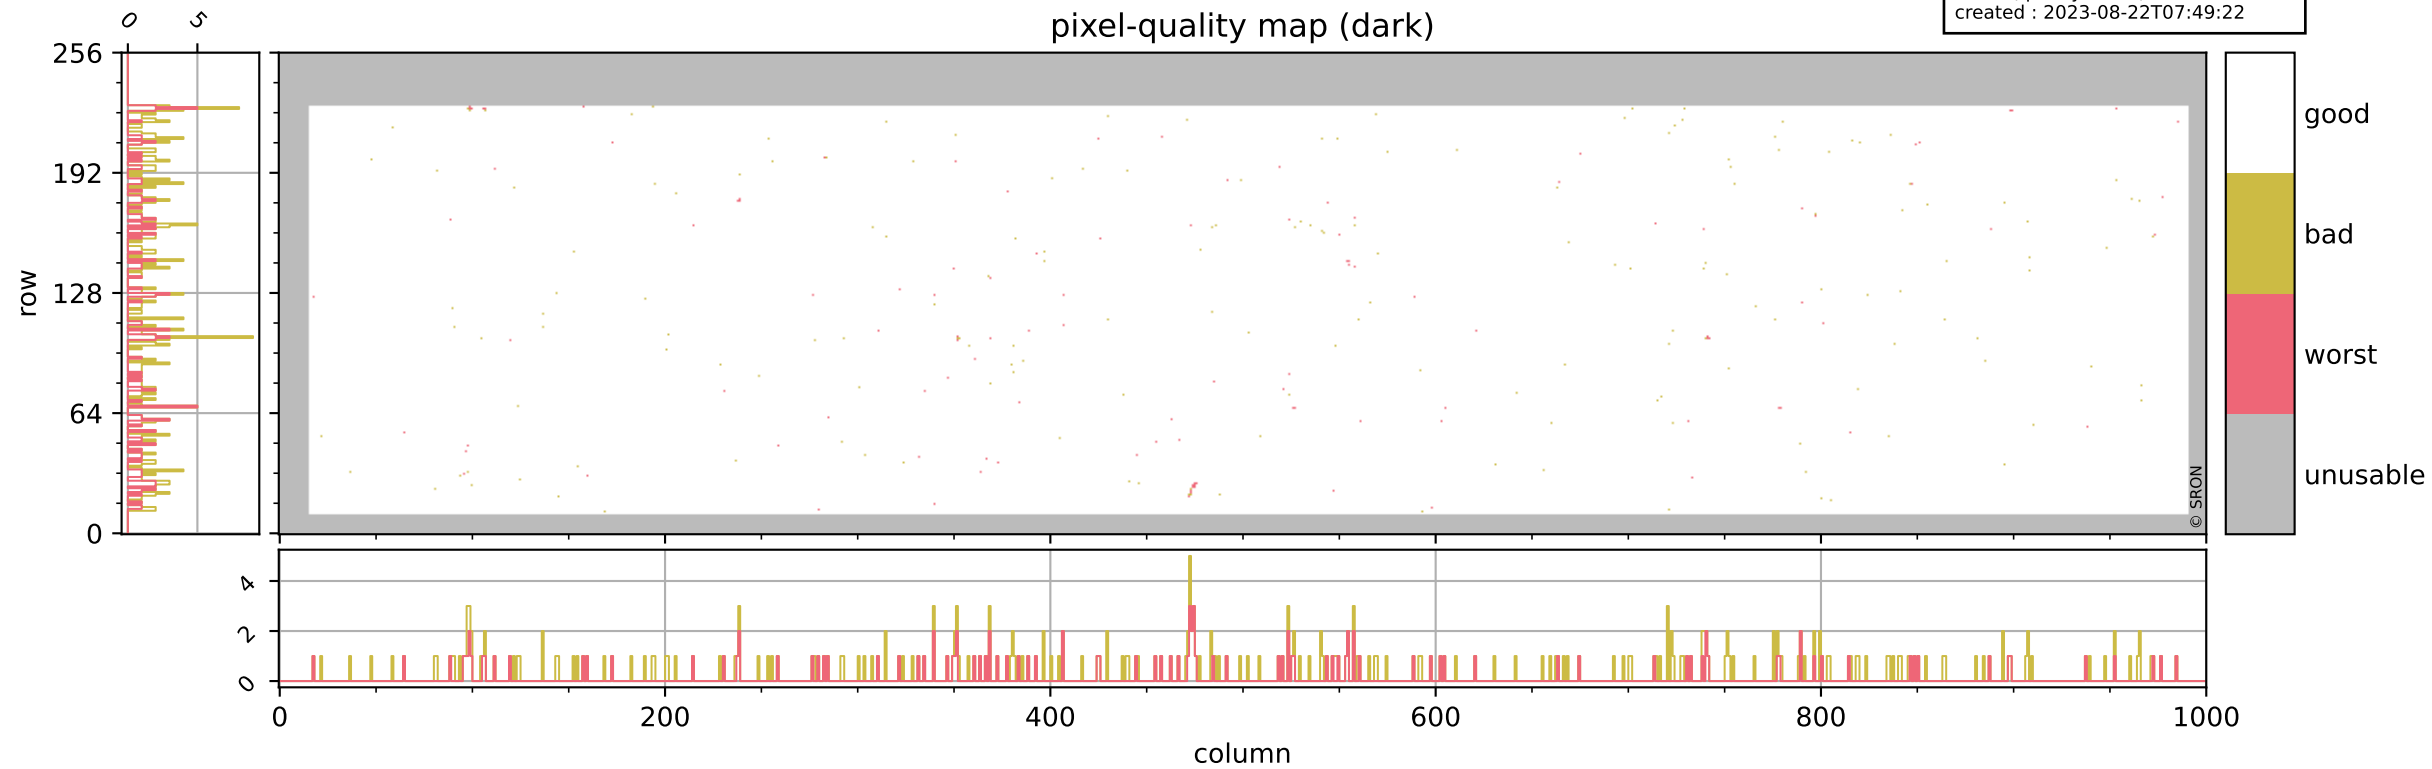

Tropomi SWIR pixel quality (official)

orbits : 20 in [5632, 5677]
coverage : 2018-11-14 / 2018-11-17
bad (quality < 0.8) : 2765
worst (quality < 0.1) : 316
created : 2023-08-22T07:49:21

pixel-quality map

Tropomi SWIR pixel quality (official)

orbits : 20 in [5632, 5677]
coverage : 2018-11-14 / 2018-11-17
bad (quality < 0.8) : 287
worst (quality < 0.1) : 115
created : 2023-08-22T07:49:22

Tropomi SWIR pixel quality (official)

orbits : 20 in [5632, 5677]
coverage : 2018-11-14 / 2018-11-17
bad (quality < 0.8) : 2505
worst (quality < 0.1) : 233
created : 2023-08-22T07:49:22

Tropomi SWIR pixel quality (official)

orbits : 20 in [5632, 5677]
coverage : 2018-11-14 / 2018-11-17
to good : 363
good to bad : 770
to worst : 110
created : 2023-08-22T07:49:22

Tropomi SWIR pixel quality (official)

orbits : 20 in [5632, 5677]
coverage : 2018-11-14 / 2018-11-17
created : 2023-08-22T07:49:22

Histograms of pixel-quality

Tropomi SWIR pixel quality (official) ground-tracks of Sentinel-5P