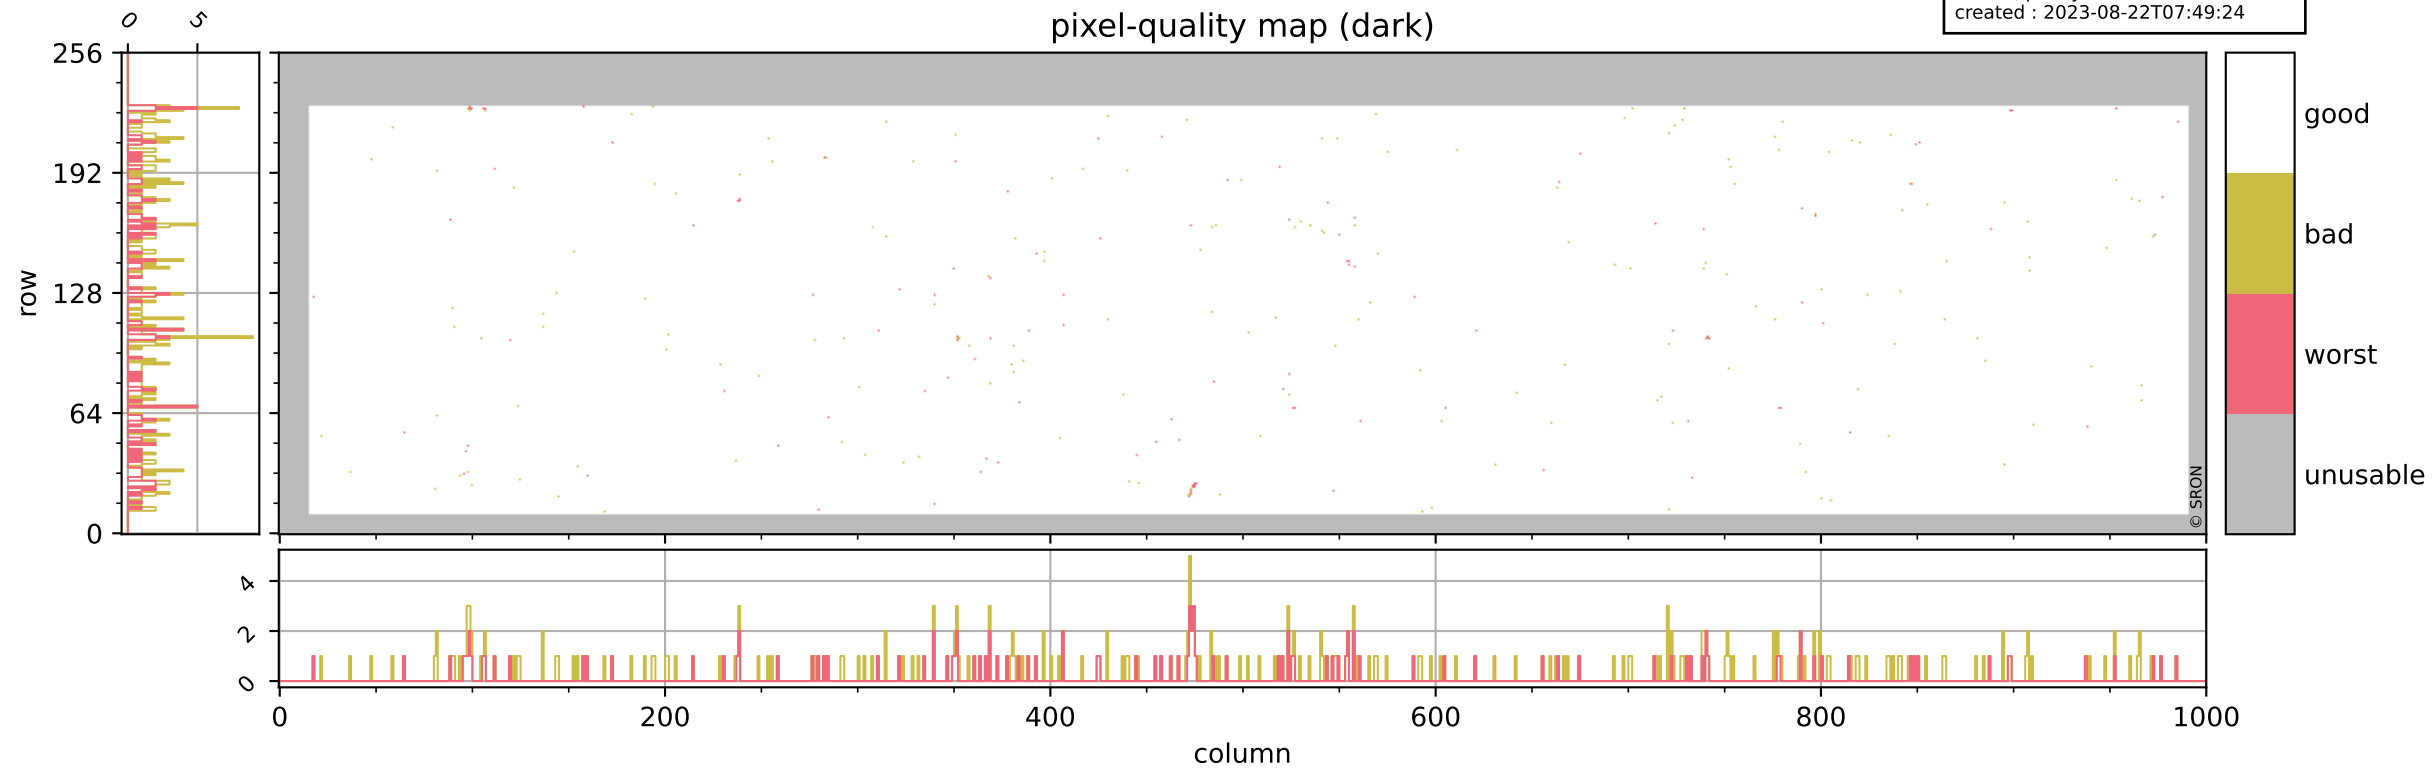

Tropomi SWIR pixel quality (official)

orbits : 19 in [5647, 5692]
coverage : 2018-11-15 / 2018-11-18
bad (quality < 0.8) : 2781
worst (quality < 0.1) : 314
created : 2023-08-22T07:49:23

pixel-quality map

Tropomi SWIR pixel quality (official)

orbits : 19 in [5647, 5692]
coverage : 2018-11-15 / 2018-11-18
bad (quality < 0.8) : 289
worst (quality < 0.1) : 114
created : 2023-08-22T07:49:24

Tropomi SWIR pixel quality (official)

orbits : 19 in [5647, 5692]
coverage : 2018-11-15 / 2018-11-18
bad (quality < 0.8) : 2526
worst (quality < 0.1) : 232
created : 2023-08-22T07:49:24

pixel-quality map (noise average)

Tropomi SWIR pixel quality (official)

orbits : 19 in [5647, 5692]
coverage : 2018-11-15 / 2018-11-18
created : 2023-08-22T07:49:24

Histograms of pixel-quality

Tropomi SWIR pixel quality (official) ground-tracks of Sentinel-5P

orbits : 19 in [5647, 5692]
coverage : 2018-11-15 / 2018-11-18
created : 2023-08-22T07:49:25