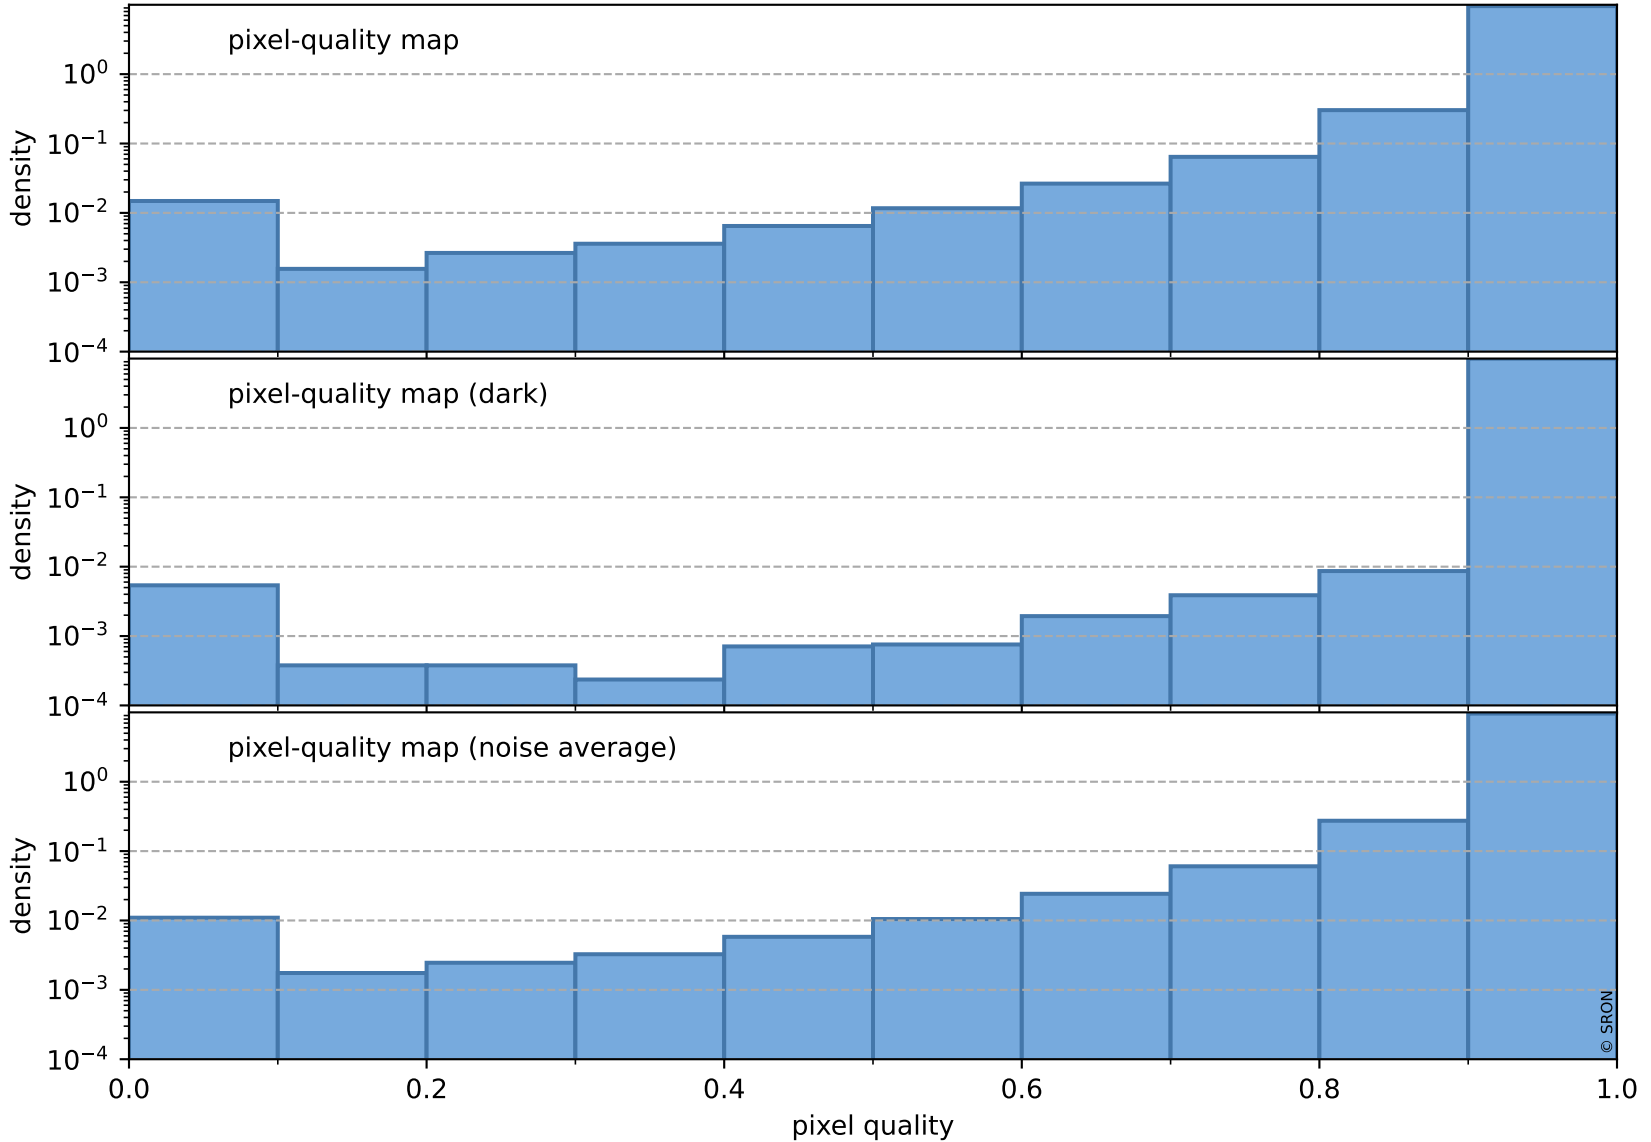

orbits : 19 in [5647, 5692]
coverage : 2018-11-15 / 2018-11-18
to good : 358
good to bad : 783
to worst : 108
created : 2023-08-22T07:49:24

total quality compared with SWIR pixel-quality CKD

Tropomi SWIR pixel quality (official)

orbits : 19 in [5647, 5692]
coverage : 2018-11-15 / 2018-11-18
created : 2023-08-22T07:49:24

Histograms of pixel-quality

Tropomi SWIR pixel quality (official) ground-tracks of Sentinel-5P

orbits : 19 in [5647, 5692]
coverage : 2018-11-15 / 2018-11-18
created : 2023-08-22T07:49:25

Tropomi SWIR pixel quality (official)

orbits : [2827, 5692]
coverage : 2018-04-30 / 2018-11-18
created : 2023-08-22T07:49:25

trend of pixel quality & temperatures