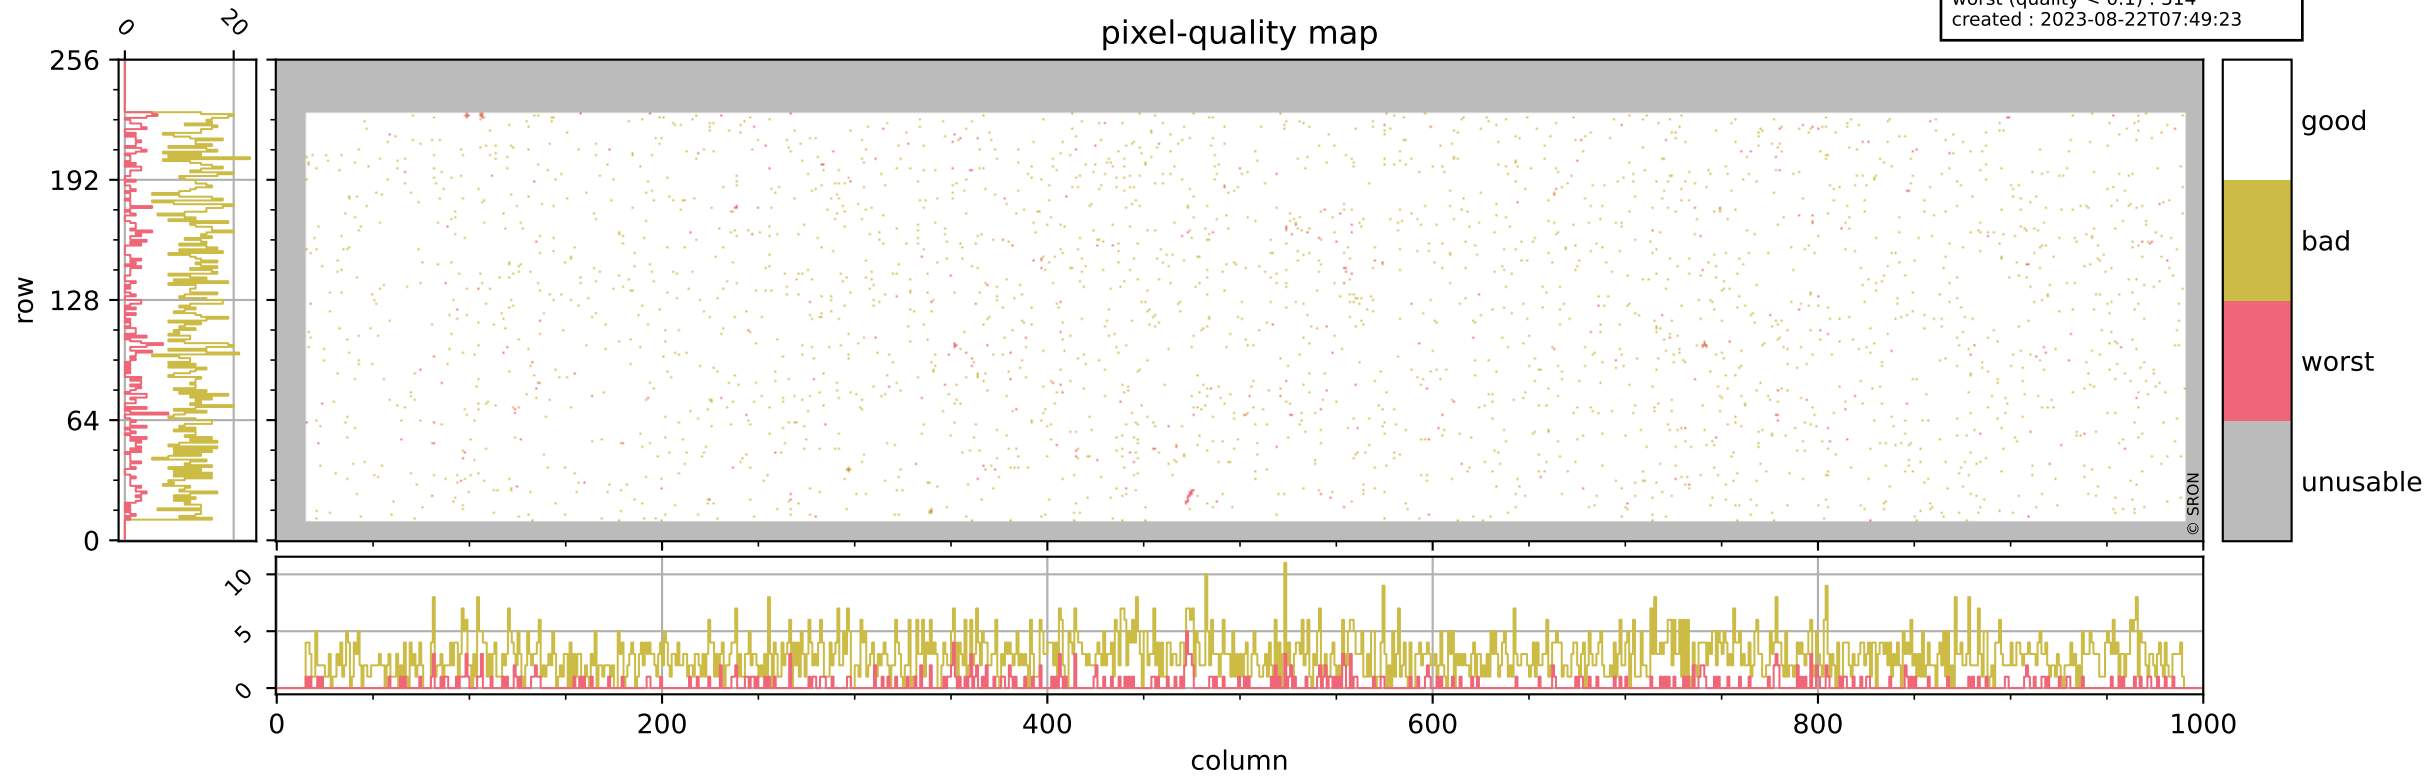

Tropomi SWIR pixel quality (official)

orbits : 19 in [5647, 5692]
coverage : 2018-11-15 / 2018-11-18
bad (quality < 0.8) : 2781
worst (quality < 0.1) : 314
created : 2023-08-22T07:49:23

pixel-quality map

Tropomi SWIR pixel quality (official)

orbits : 19 in [5647, 5692]
coverage : 2018-11-15 / 2018-11-18
bad (quality < 0.8) : 289
worst (quality < 0.1) : 114
created : 2023-08-22T07:49:24

Tropomi SWIR pixel quality (official)

orbits : 19 in [5647, 5692]
coverage : 2018-11-15 / 2018-11-18
bad (quality < 0.8) : 2526
worst (quality < 0.1) : 232
created : 2023-08-22T07:49:24

pixel-quality map (noise average)

Tropomi SWIR pixel quality (official)

orbits : 19 in [5647, 5692]
coverage : 2018-11-15 / 2018-11-18
created : 2023-08-22T07:49:24

Histograms of pixel-quality

Tropomi SWIR pixel quality (official) ground-tracks of Sentinel-5P

orbits : 19 in [5647, 5692]
coverage : 2018-11-15 / 2018-11-18
created : 2023-08-22T07:49:25