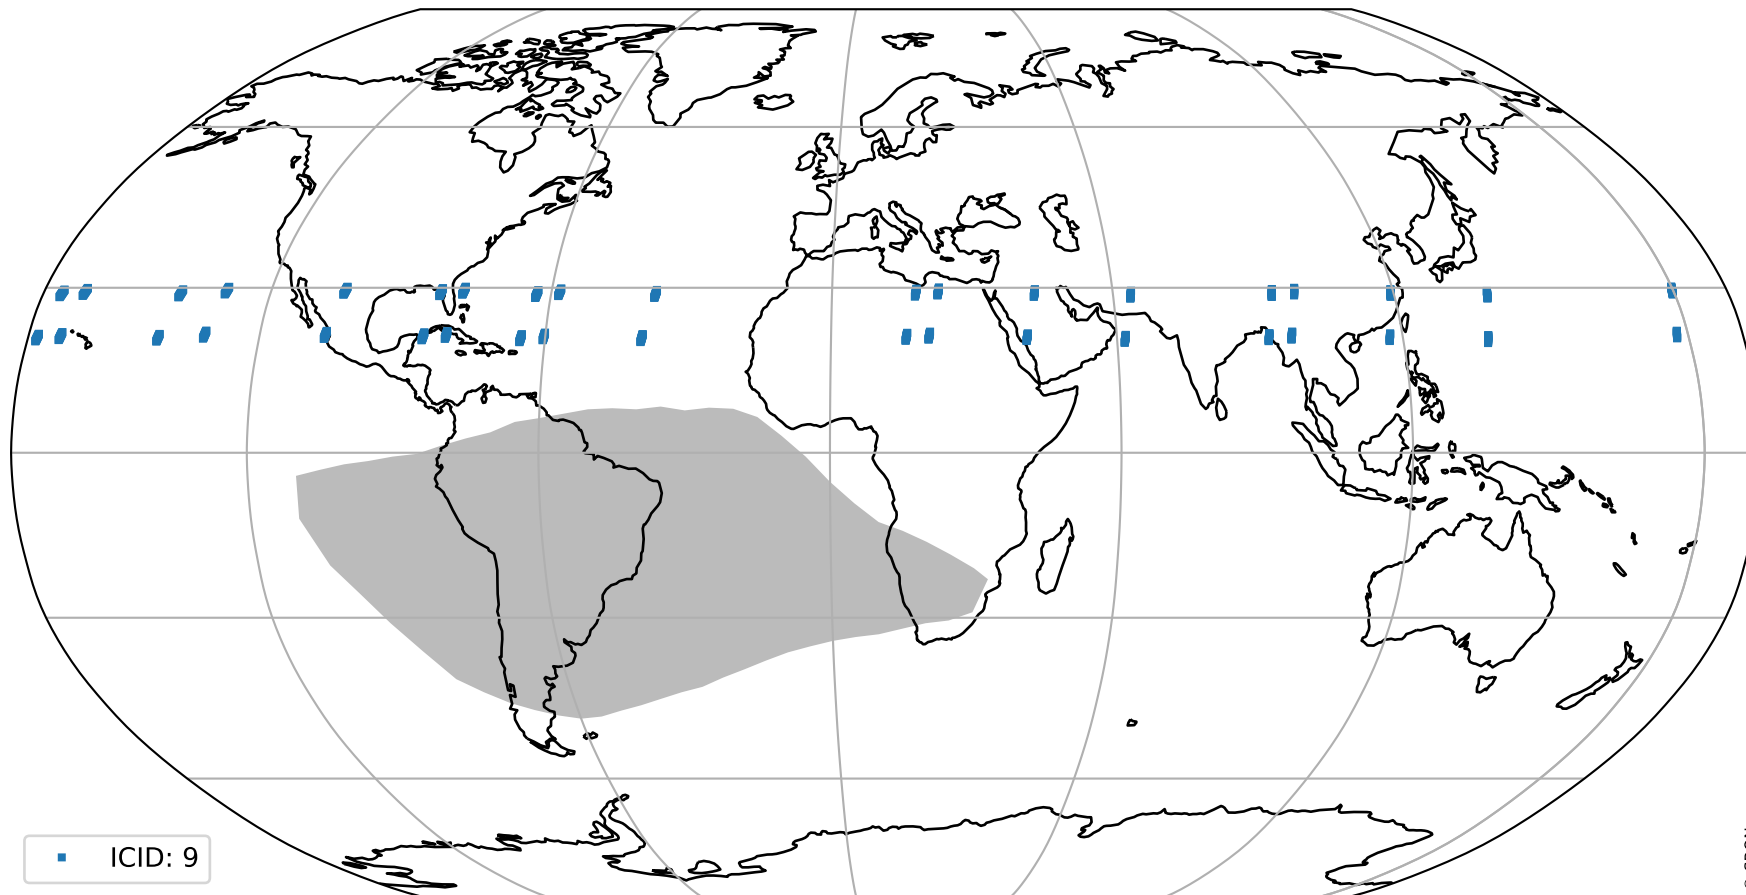

orbits : 19 in [5647, 5692]
coverage : 2018-11-15 / 2018-11-18
bad (quality < 0.8) : 2526
worst (quality < 0.1) : 232
created : 2023-08-22T07:49:24

pixel-quality map (noise average)

Tropomi SWIR pixel quality (official)

orbits : 19 in [5647, 5692]
coverage : 2018-11-15 / 2018-11-18
to good : 358
good to bad : 783
to worst : 108
created : 2023-08-22T07:49:24

total quality compared with SWIR pixel-quality CKD

Tropomi SWIR pixel quality (official)

orbits : 19 in [5647, 5692]
coverage : 2018-11-15 / 2018-11-18
created : 2023-08-22T07:49:24

Histograms of pixel-quality

Tropomi SWIR pixel quality (official) ground-tracks of Sentinel-5P

orbits : 19 in [5647, 5692]
coverage : 2018-11-15 / 2018-11-18
created : 2023-08-22T07:49:25

Tropomi SWIR pixel quality (official)

orbits : [2827, 5692]
coverage : 2018-04-30 / 2018-11-18
created : 2023-08-22T07:49:25

trend of pixel quality & temperatures