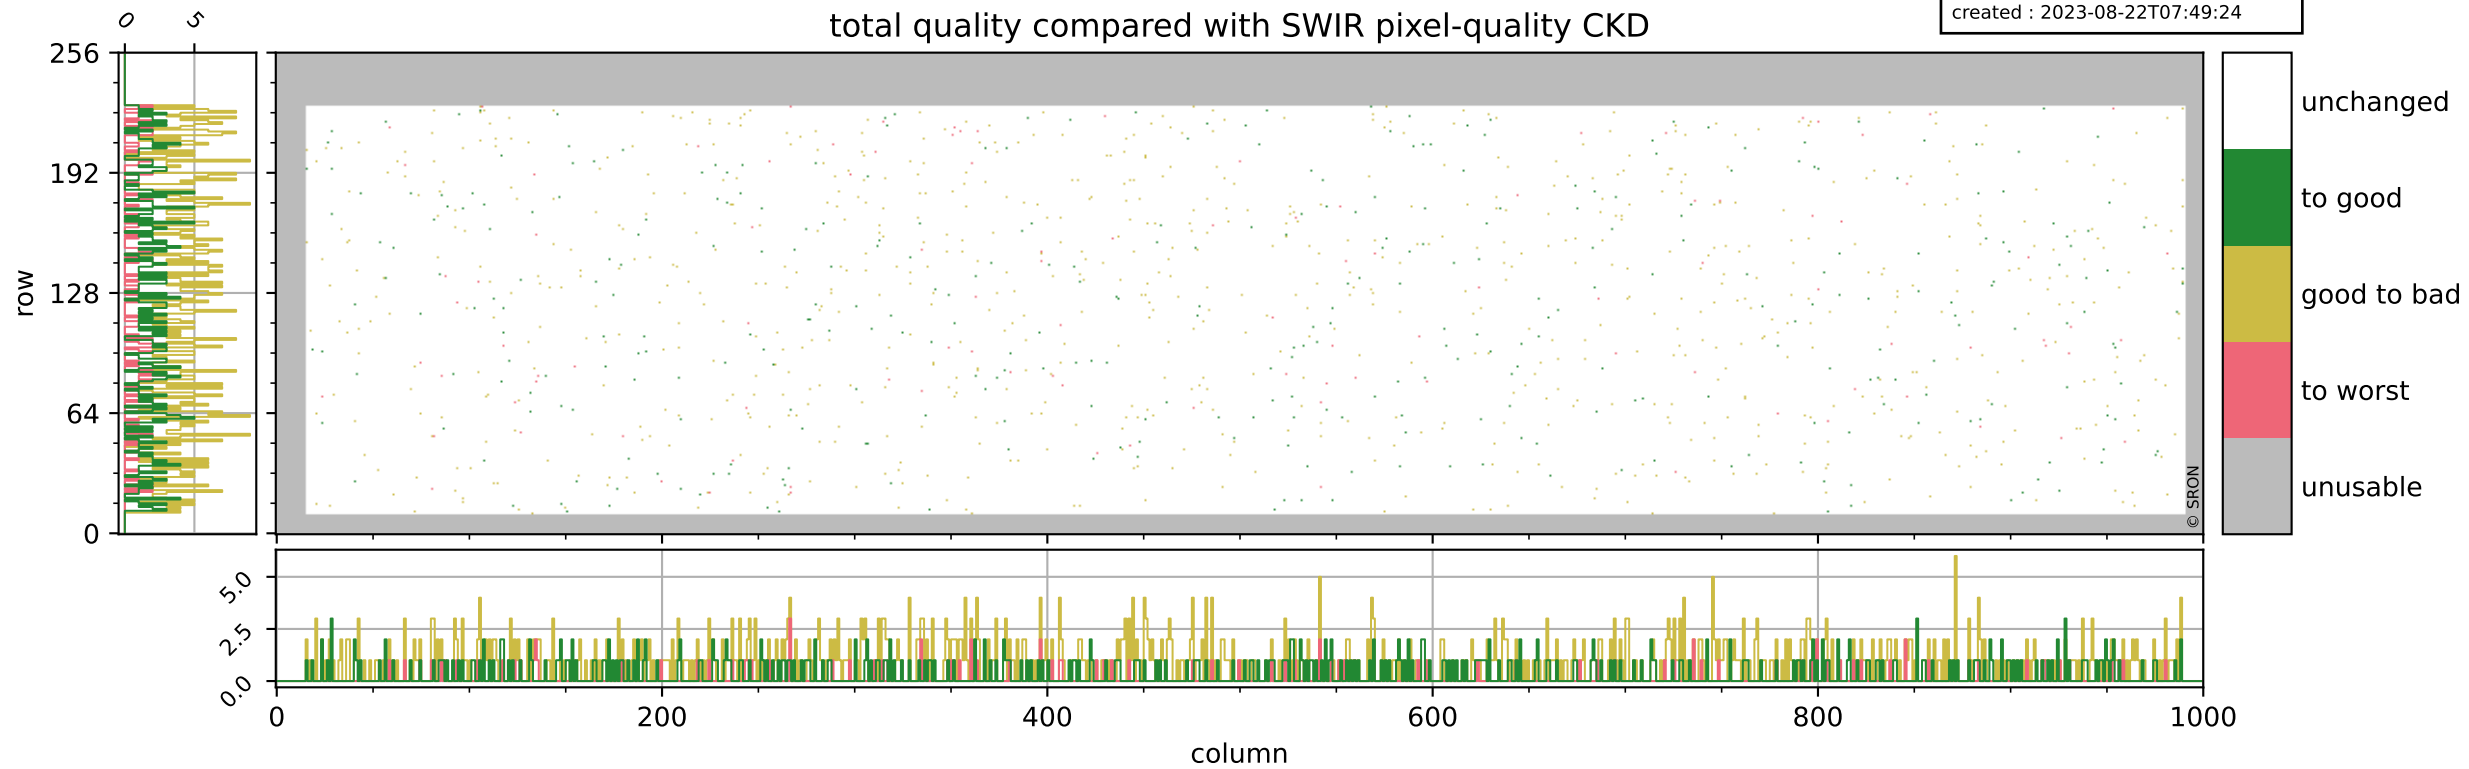

Tropomi SWIR pixel quality (official)

orbits : 19 in [5647, 5692]
coverage : 2018-11-15 / 2018-11-18
bad (quality < 0.8) : 289
worst (quality < 0.1) : 114
created : 2023-08-22T07:49:24

Tropomi SWIR pixel quality (official)

orbits : 19 in [5647, 5692]
coverage : 2018-11-15 / 2018-11-18
bad (quality < 0.8) : 2526
worst (quality < 0.1) : 232
created : 2023-08-22T07:49:24

pixel-quality map (noise average)

Tropomi SWIR pixel quality (official)

orbits : 19 in [5647, 5692]
coverage : 2018-11-15 / 2018-11-18
to good : 358
good to bad : 783
to worst : 108
created : 2023-08-22T07:49:24

total quality compared with SWIR pixel-quality CKD

Tropomi SWIR pixel quality (official)

orbits : 19 in [5647, 5692]
coverage : 2018-11-15 / 2018-11-18
created : 2023-08-22T07:49:24

Histograms of pixel-quality

Tropomi SWIR pixel quality (official) ground-tracks of Sentinel-5P

orbits : 19 in [5647, 5692]
coverage : 2018-11-15 / 2018-11-18
created : 2023-08-22T07:49:25