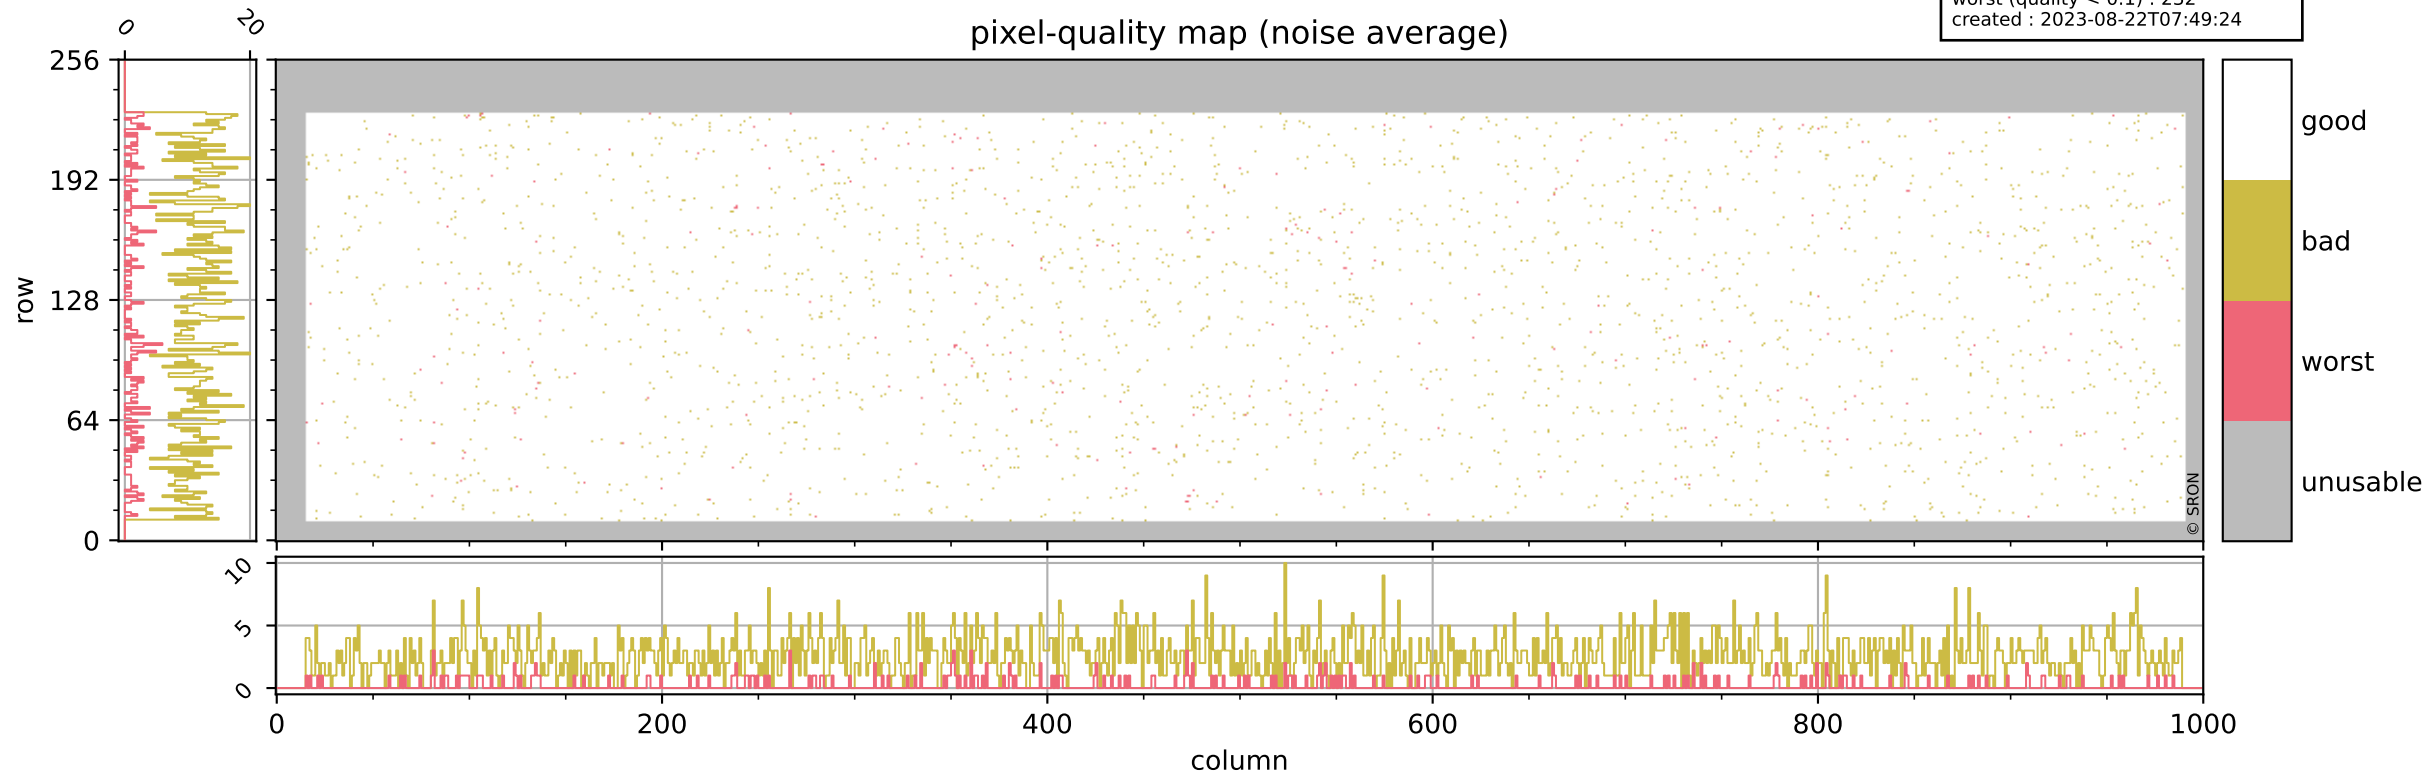

Tropomi SWIR pixel quality (official)

orbits : 19 in [5647, 5692]
coverage : 2018-11-15 / 2018-11-18
bad (quality < 0.8) : 289
worst (quality < 0.1) : 114
created : 2023-08-22T07:49:24

Tropomi SWIR pixel quality (official)

orbits : 19 in [5647, 5692]
coverage : 2018-11-15 / 2018-11-18
bad (quality < 0.8) : 2526
worst (quality < 0.1) : 232
created : 2023-08-22T07:49:24

pixel-quality map (noise average)

Tropomi SWIR pixel quality (official)

orbits : 19 in [5647, 5692]
coverage : 2018-11-15 / 2018-11-18
to good : 358
good to bad : 783
to worst : 108
created : 2023-08-22T07:49:24

total quality compared with SWIR pixel-quality CKD

Tropomi SWIR pixel quality (official)

orbits : 19 in [5647, 5692]
coverage : 2018-11-15 / 2018-11-18
created : 2023-08-22T07:49:24

Histograms of pixel-quality

Tropomi SWIR pixel quality (official) ground-tracks of Sentinel-5P

orbits : 19 in [5647, 5692]
coverage : 2018-11-15 / 2018-11-18
created : 2023-08-22T07:49:25