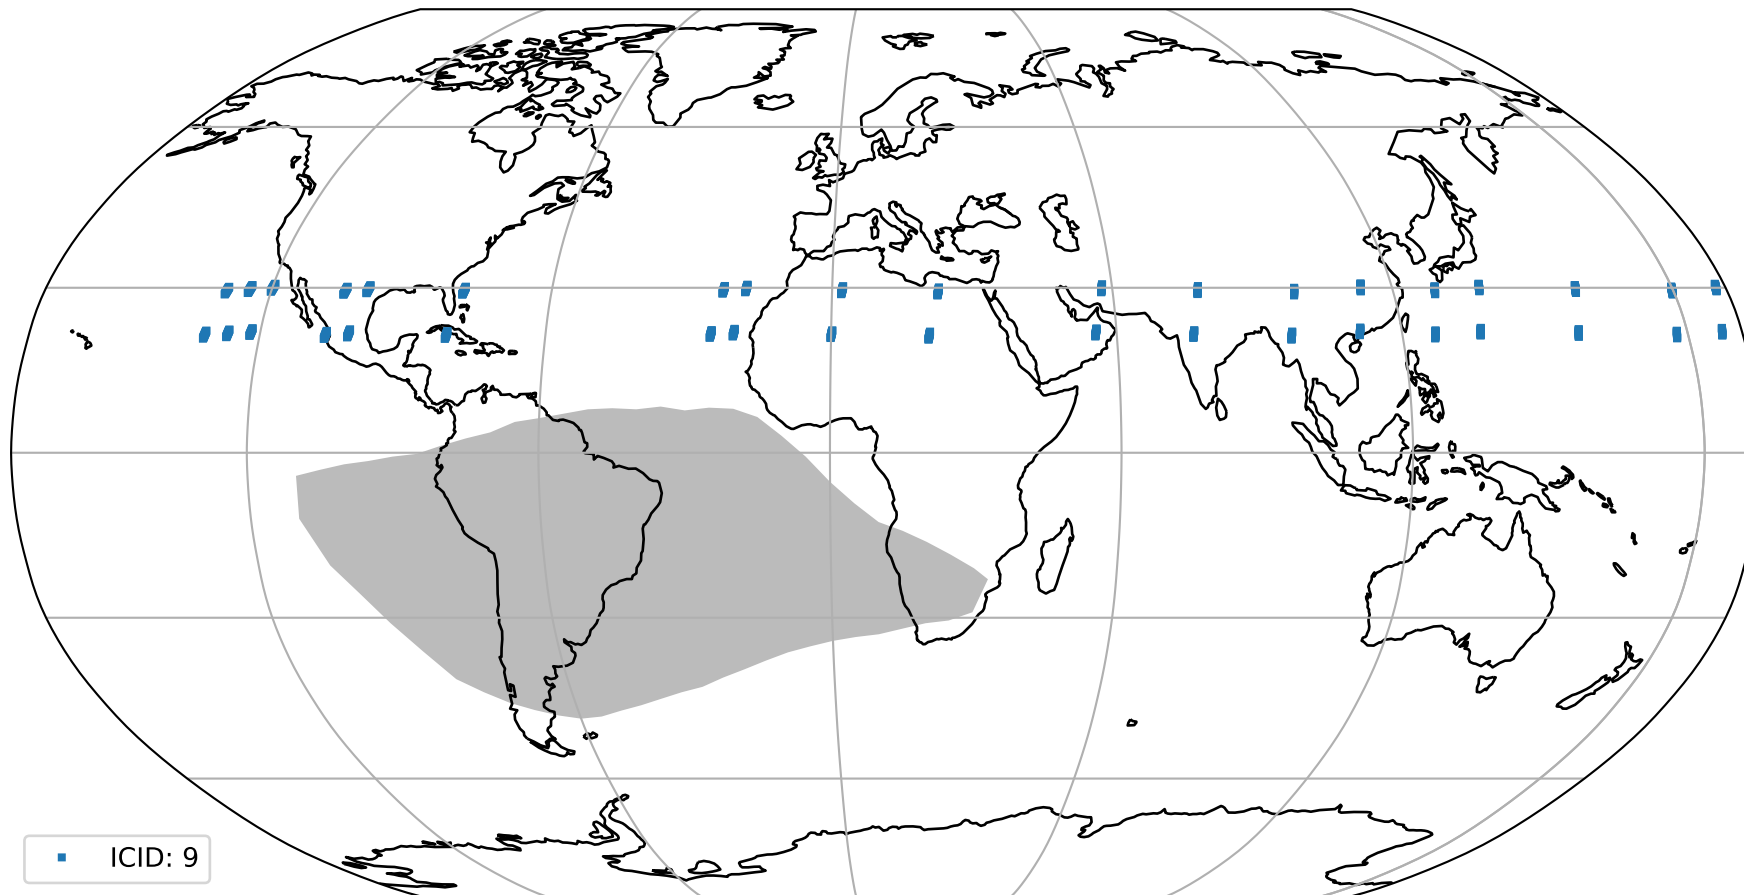

orbits : 19 in [5677, 5722]
coverage : 2018-11-17 / 2018-11-20
bad (quality < 0.8) : 2541
worst (quality < 0.1) : 259
created : 2023-08-22T07:49:28

pixel-quality map (noise average)

Tropomi SWIR pixel quality (official)

orbits : 19 in [5677, 5722]
coverage : 2018-11-17 / 2018-11-20
to good : 364
good to bad : 772
to worst : 128
created : 2023-08-22T07:49:29

total quality compared with SWIR pixel-quality CKD

Tropomi SWIR pixel quality (official)

orbits : 19 in [5677, 5722]
coverage : 2018-11-17 / 2018-11-20
created : 2023-08-22T07:49:29

Histograms of pixel-quality

Tropomi SWIR pixel quality (official) ground-tracks of Sentinel-5P

orbits : 19 in [5677, 5722]
coverage : 2018-11-17 / 2018-11-20
created : 2023-08-22T07:49:29