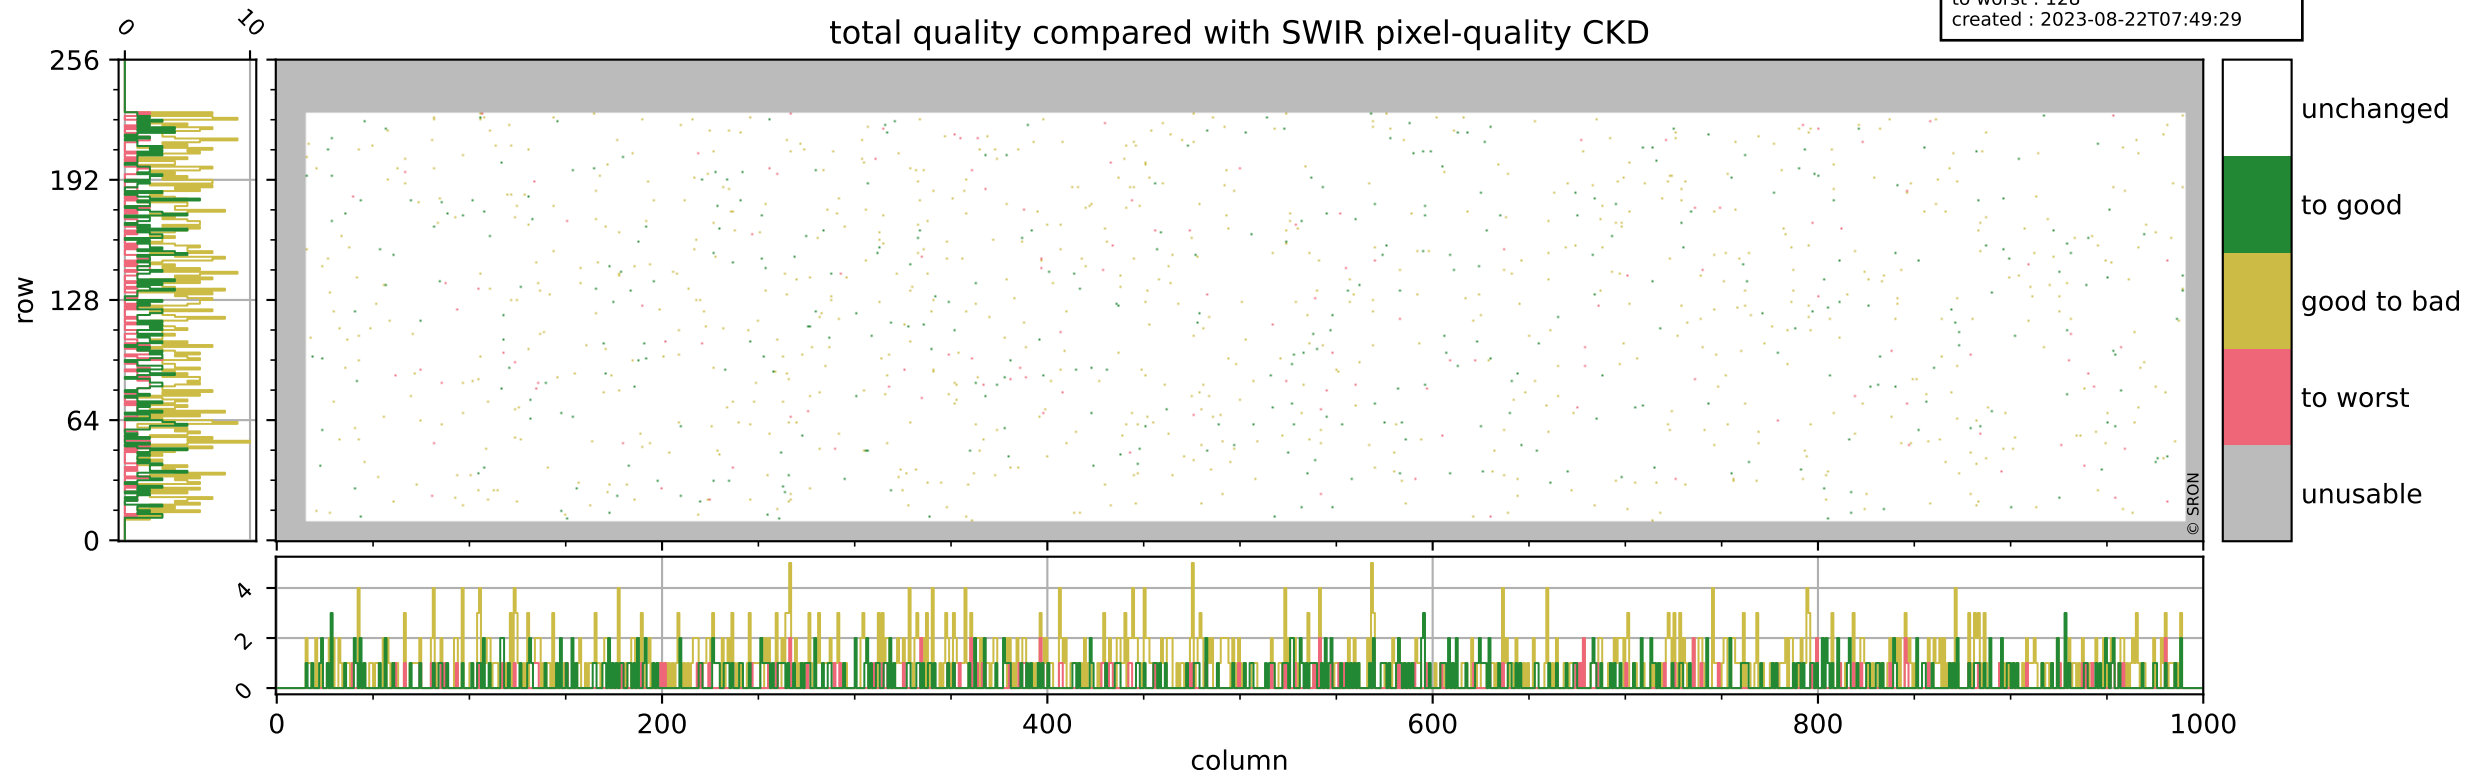

Tropomi SWIR pixel quality (official)

orbits : 19 in [5677, 5722]
coverage : 2018-11-17 / 2018-11-20
bad (quality < 0.8) : 288
worst (quality < 0.1) : 116
created : 2023-08-22T07:49:28

Tropomi SWIR pixel quality (official)

orbits : 19 in [5677, 5722]
coverage : 2018-11-17 / 2018-11-20
bad (quality < 0.8) : 2541
worst (quality < 0.1) : 259
created : 2023-08-22T07:49:28

pixel-quality map (noise average)

Tropomi SWIR pixel quality (official)

orbits : 19 in [5677, 5722]
coverage : 2018-11-17 / 2018-11-20
to good : 364
good to bad : 772
to worst : 128
created : 2023-08-22T07:49:29

total quality compared with SWIR pixel-quality CKD

Tropomi SWIR pixel quality (official)

orbits : 19 in [5677, 5722]
coverage : 2018-11-17 / 2018-11-20
created : 2023-08-22T07:49:29

Histograms of pixel-quality

Tropomi SWIR pixel quality (official) ground-tracks of Sentinel-5P

orbits : 19 in [5677, 5722]
coverage : 2018-11-17 / 2018-11-20
created : 2023-08-22T07:49:29