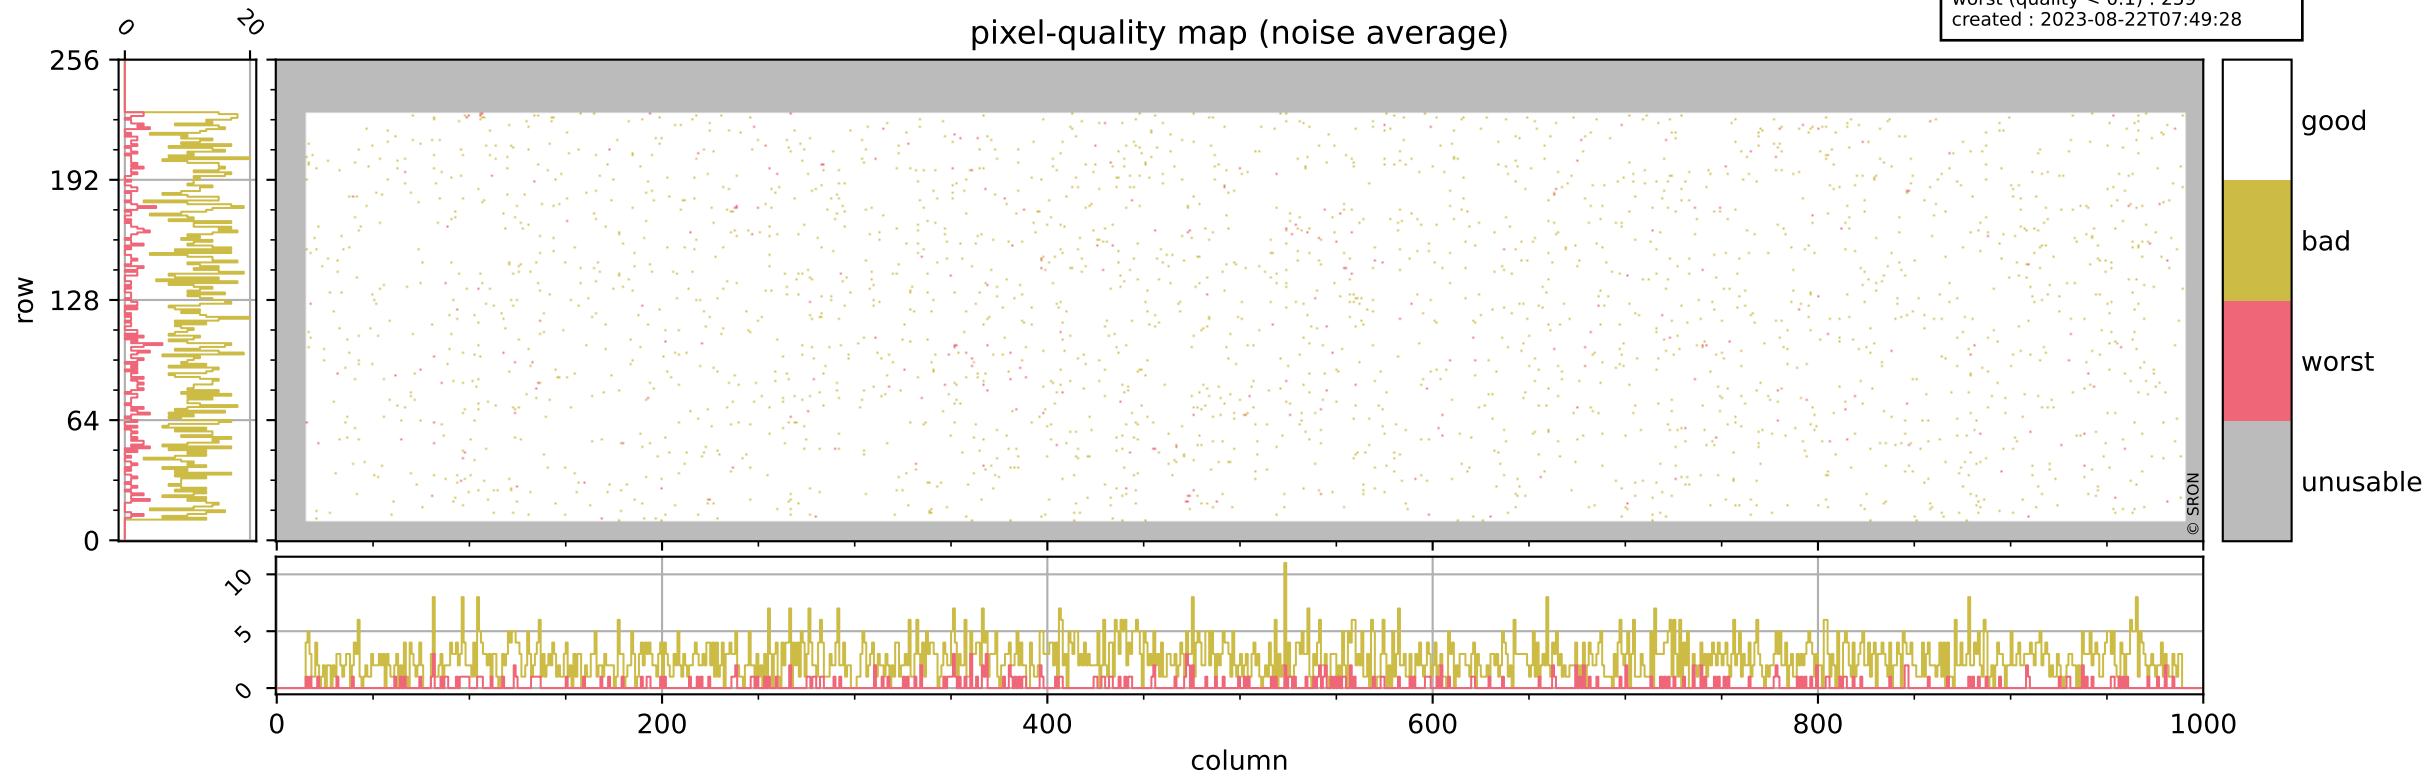

Tropomi SWIR pixel quality (official)

orbits : 19 in [5677, 5722]
coverage : 2018-11-17 / 2018-11-20
bad (quality < 0.8) : 288
worst (quality < 0.1) : 116
created : 2023-08-22T07:49:28

Tropomi SWIR pixel quality (official)

orbits : 19 in [5677, 5722]
coverage : 2018-11-17 / 2018-11-20
bad (quality < 0.8) : 2541
worst (quality < 0.1) : 259
created : 2023-08-22T07:49:28

pixel-quality map (noise average)

Tropomi SWIR pixel quality (official)

orbits : 19 in [5677, 5722]
coverage : 2018-11-17 / 2018-11-20
to good : 364
good to bad : 772
to worst : 128
created : 2023-08-22T07:49:29

total quality compared with SWIR pixel-quality CKD

Tropomi SWIR pixel quality (official)

orbits : 19 in [5677, 5722]
coverage : 2018-11-17 / 2018-11-20
created : 2023-08-22T07:49:29

Histograms of pixel-quality

Tropomi SWIR pixel quality (official) ground-tracks of Sentinel-5P

orbits : 19 in [5677, 5722]
coverage : 2018-11-17 / 2018-11-20
created : 2023-08-22T07:49:29