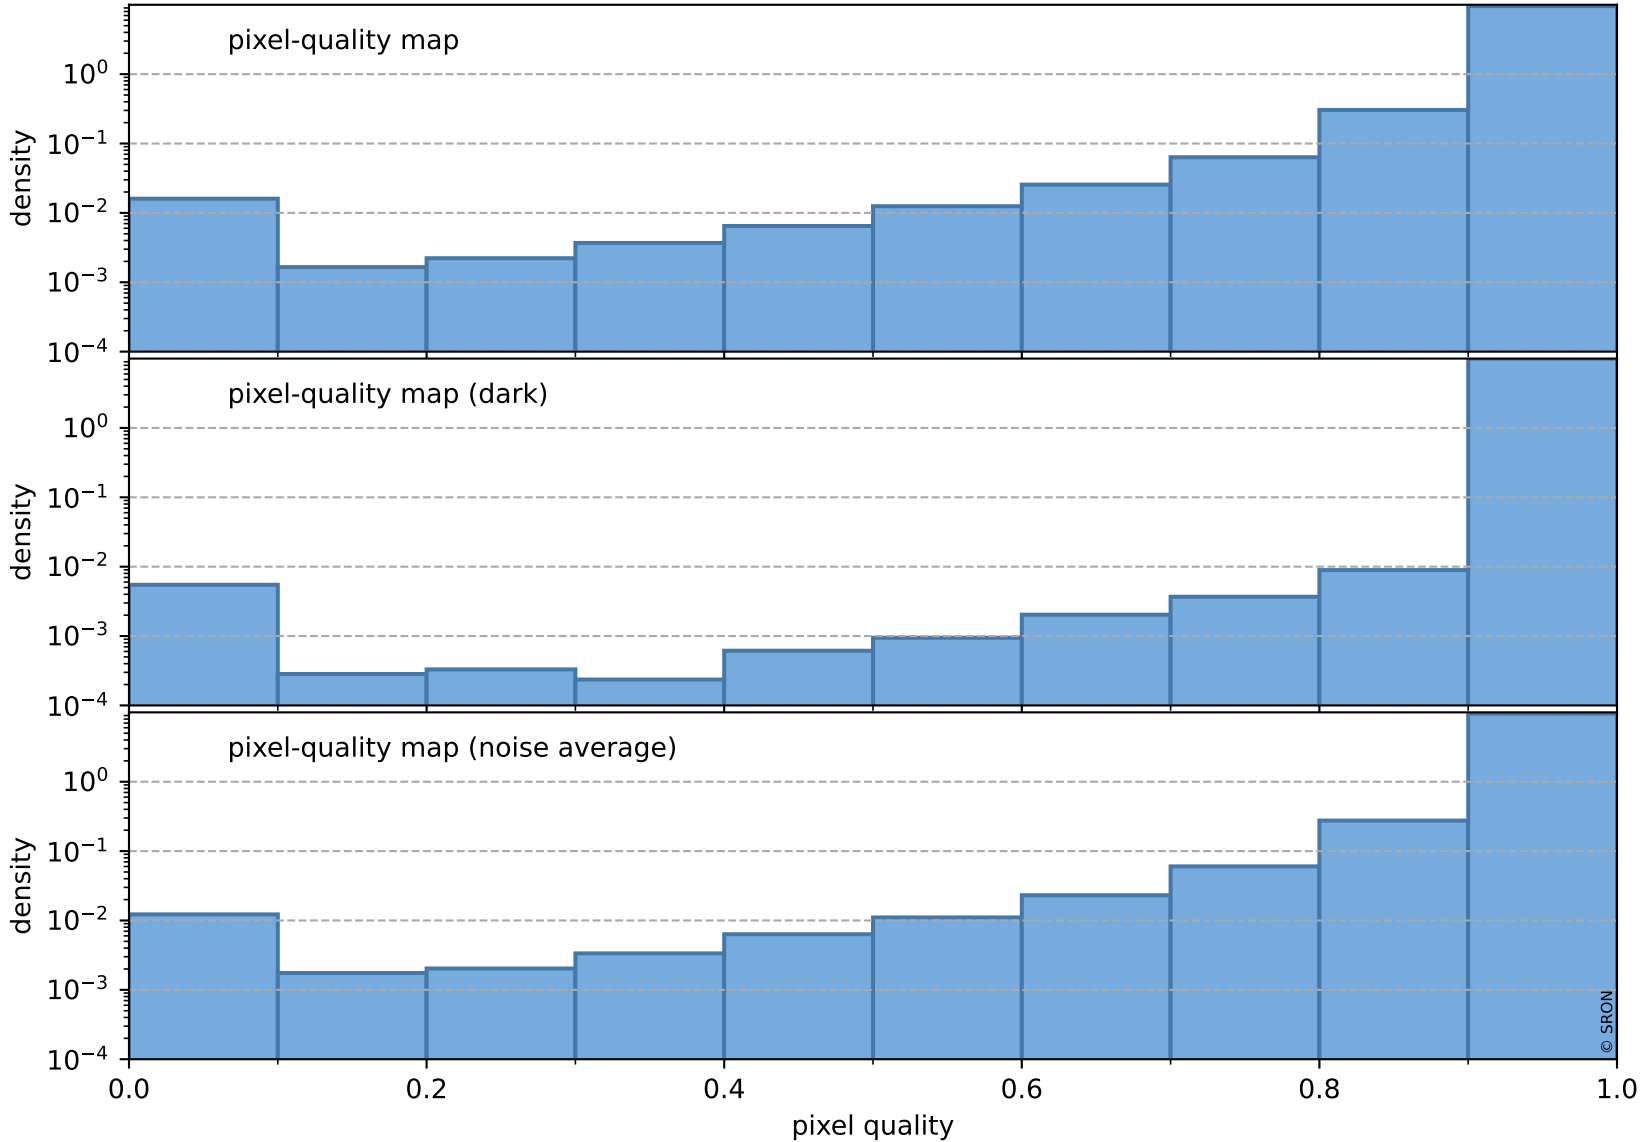

orbits : 19 in [5677, 5722]
coverage : 2018-11-17 / 2018-11-20
to good : 364
good to bad : 772
to worst : 128
created : 2023-08-22T07:49:29

total quality compared with SWIR pixel-quality CKD

Tropomi SWIR pixel quality (official)

orbits : 19 in [5677, 5722]
coverage : 2018-11-17 / 2018-11-20
created : 2023-08-22T07:49:29

Histograms of pixel-quality

Tropomi SWIR pixel quality (official) ground-tracks of Sentinel-5P

orbits : 19 in [5677, 5722]
coverage : 2018-11-17 / 2018-11-20
created : 2023-08-22T07:49:29

Tropomi SWIR pixel quality (official)

orbits : [2827, 5722]
coverage : 2018-04-30 / 2018-11-20
created : 2023-08-22T07:49:30

trend of pixel quality & temperatures