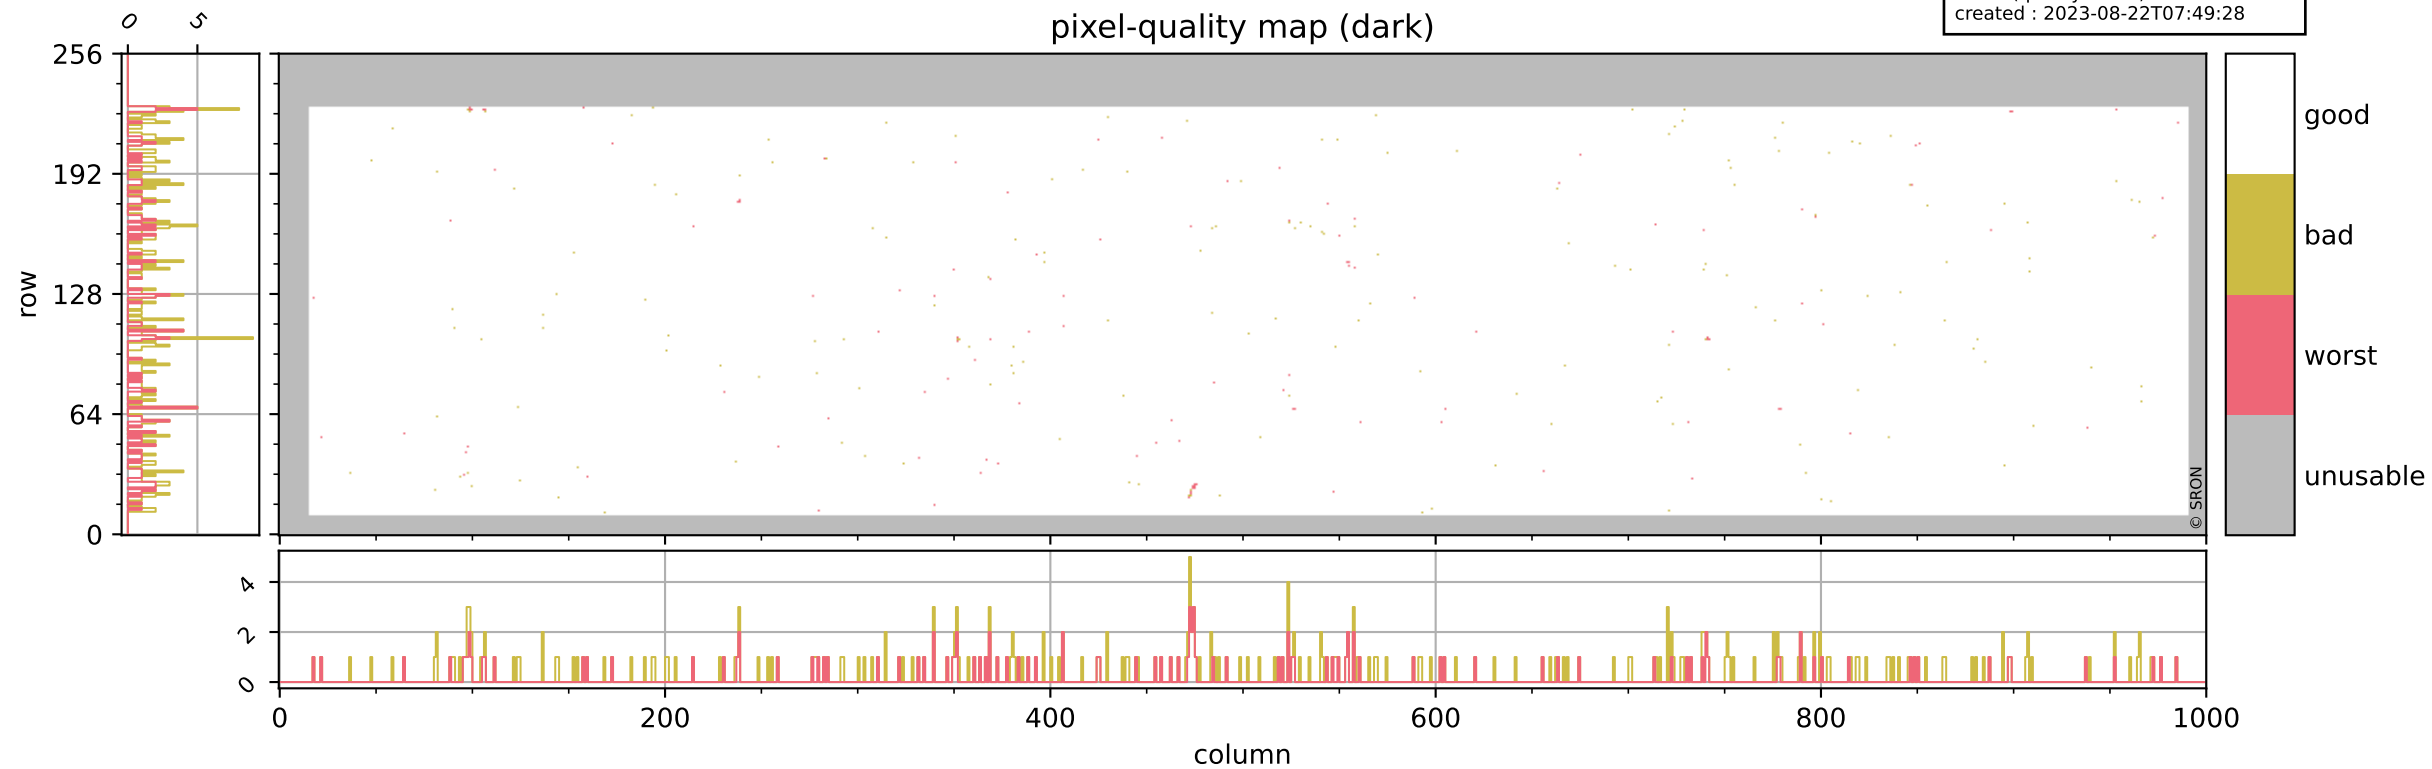

Tropomi SWIR pixel quality (official)

orbits : 19 in [5677, 5722]
coverage : 2018-11-17 / 2018-11-20
bad (quality < 0.8) : 2783
worst (quality < 0.1) : 339
created : 2023-08-22T07:49:28

pixel-quality map

Tropomi SWIR pixel quality (official)

orbits : 19 in [5677, 5722]
coverage : 2018-11-17 / 2018-11-20
bad (quality < 0.8) : 288
worst (quality < 0.1) : 116
created : 2023-08-22T07:49:28

Tropomi SWIR pixel quality (official)

orbits : 19 in [5677, 5722]
coverage : 2018-11-17 / 2018-11-20
bad (quality < 0.8) : 2541
worst (quality < 0.1) : 259
created : 2023-08-22T07:49:28

pixel-quality map (noise average)

Tropomi SWIR pixel quality (official)

orbits : 19 in [5677, 5722]
coverage : 2018-11-17 / 2018-11-20
created : 2023-08-22T07:49:29

Histograms of pixel-quality

Tropomi SWIR pixel quality (official) ground-tracks of Sentinel-5P

orbits : 19 in [5677, 5722]
coverage : 2018-11-17 / 2018-11-20
created : 2023-08-22T07:49:29