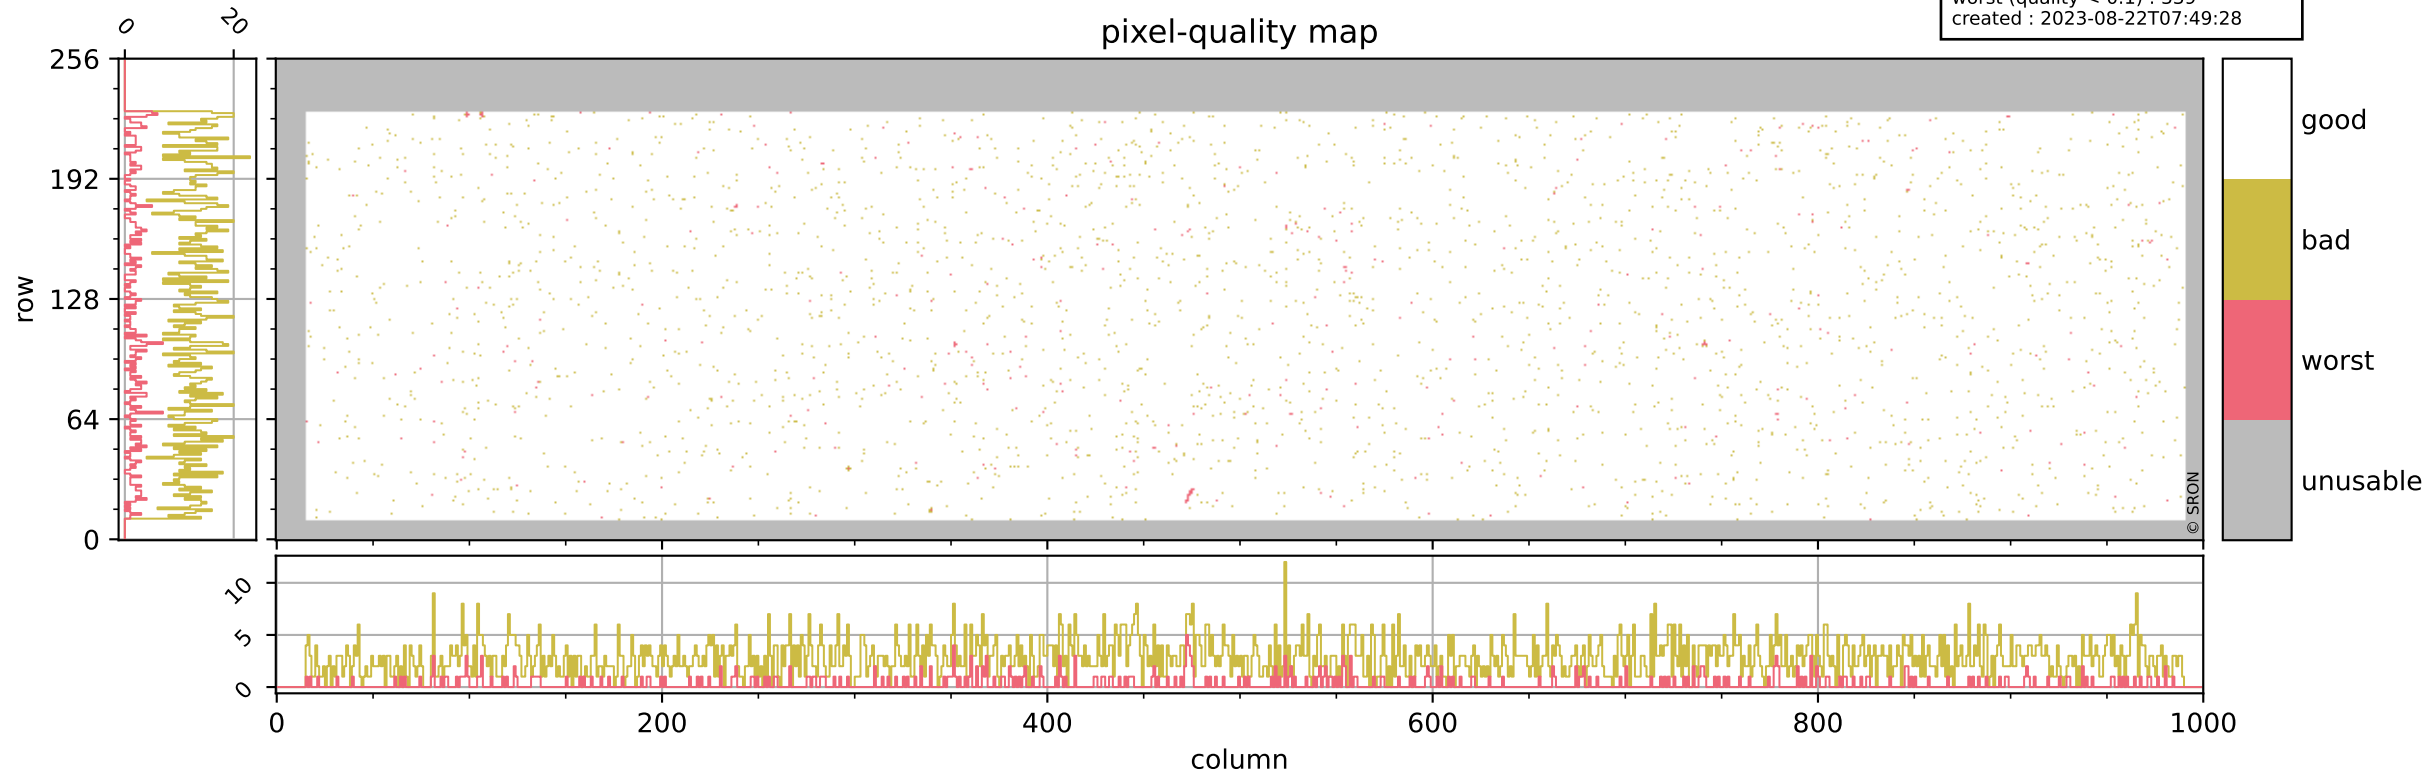

Tropomi SWIR pixel quality (official)

orbits : 19 in [5677, 5722]
coverage : 2018-11-17 / 2018-11-20
bad (quality < 0.8) : 2783
worst (quality < 0.1) : 339
created : 2023-08-22T07:49:28

pixel-quality map

Tropomi SWIR pixel quality (official)

orbits : 19 in [5677, 5722]
coverage : 2018-11-17 / 2018-11-20
bad (quality < 0.8) : 288
worst (quality < 0.1) : 116
created : 2023-08-22T07:49:28

Tropomi SWIR pixel quality (official)

orbits : 19 in [5677, 5722]
coverage : 2018-11-17 / 2018-11-20
bad (quality < 0.8) : 2541
worst (quality < 0.1) : 259
created : 2023-08-22T07:49:28

pixel-quality map (noise average)

Tropomi SWIR pixel quality (official)

orbits : 19 in [5677, 5722]
coverage : 2018-11-17 / 2018-11-20
created : 2023-08-22T07:49:29

Histograms of pixel-quality

Tropomi SWIR pixel quality (official) ground-tracks of Sentinel-5P

orbits : 19 in [5677, 5722]
coverage : 2018-11-17 / 2018-11-20
created : 2023-08-22T07:49:29