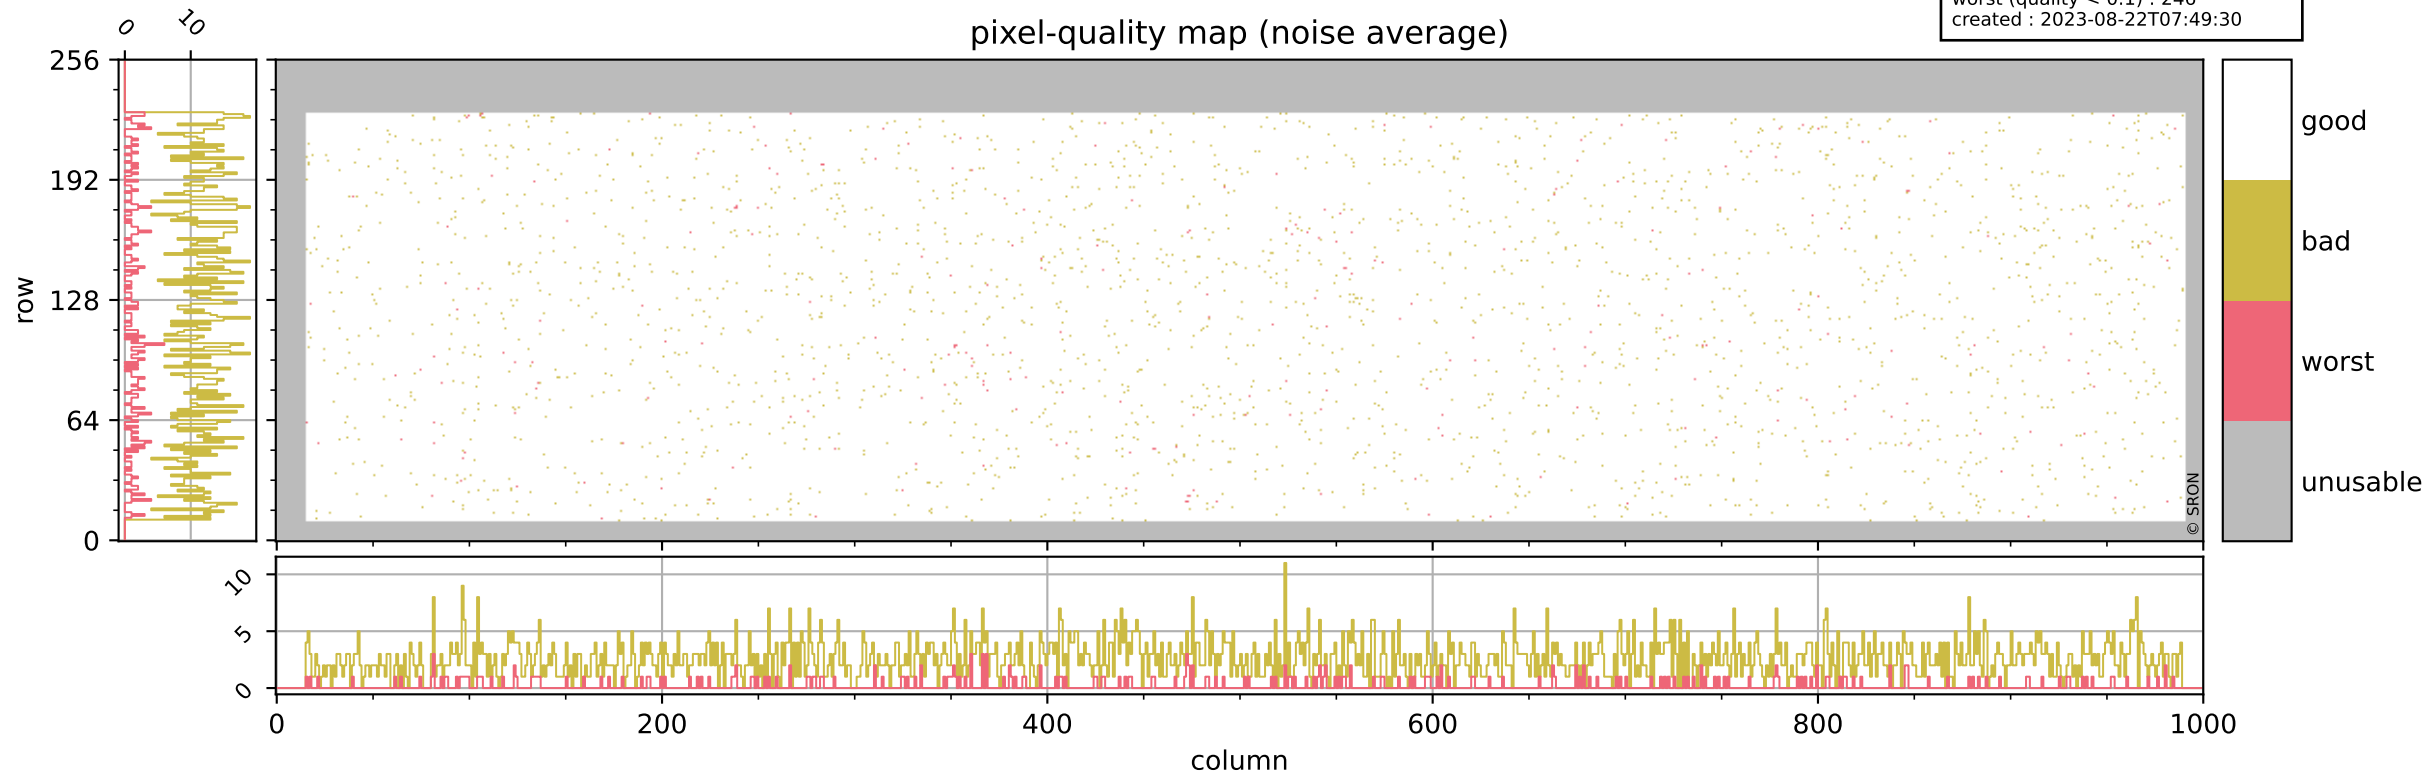

Tropomi SWIR pixel quality (official)

orbits : 19 in [5692, 5737]
coverage : 2018-11-18 / 2018-11-21
bad (quality < 0.8) : 290
worst (quality < 0.1) : 116
created : 2023-08-22T07:49:30

Tropomi SWIR pixel quality (official)

orbits : 19 in [5692, 5737]
coverage : 2018-11-18 / 2018-11-21
bad (quality < 0.8) : 2546
worst (quality < 0.1) : 246
created : 2023-08-22T07:49:30

pixel-quality map (noise average)

Tropomi SWIR pixel quality (official)

orbits : 19 in [5692, 5737]
coverage : 2018-11-18 / 2018-11-21
to good : 360
good to bad : 785
to worst : 116
created : 2023-08-22T07:49:31

total quality compared with SWIR pixel-quality CKD

Tropomi SWIR pixel quality (official)

orbits : 19 in [5692, 5737]
coverage : 2018-11-18 / 2018-11-21
created : 2023-08-22T07:49:31

Histograms of pixel-quality

Tropomi SWIR pixel quality (official) ground-tracks of Sentinel-5P

orbits : 19 in [5692, 5737]
coverage : 2018-11-18 / 2018-11-21
created : 2023-08-22T07:49:31