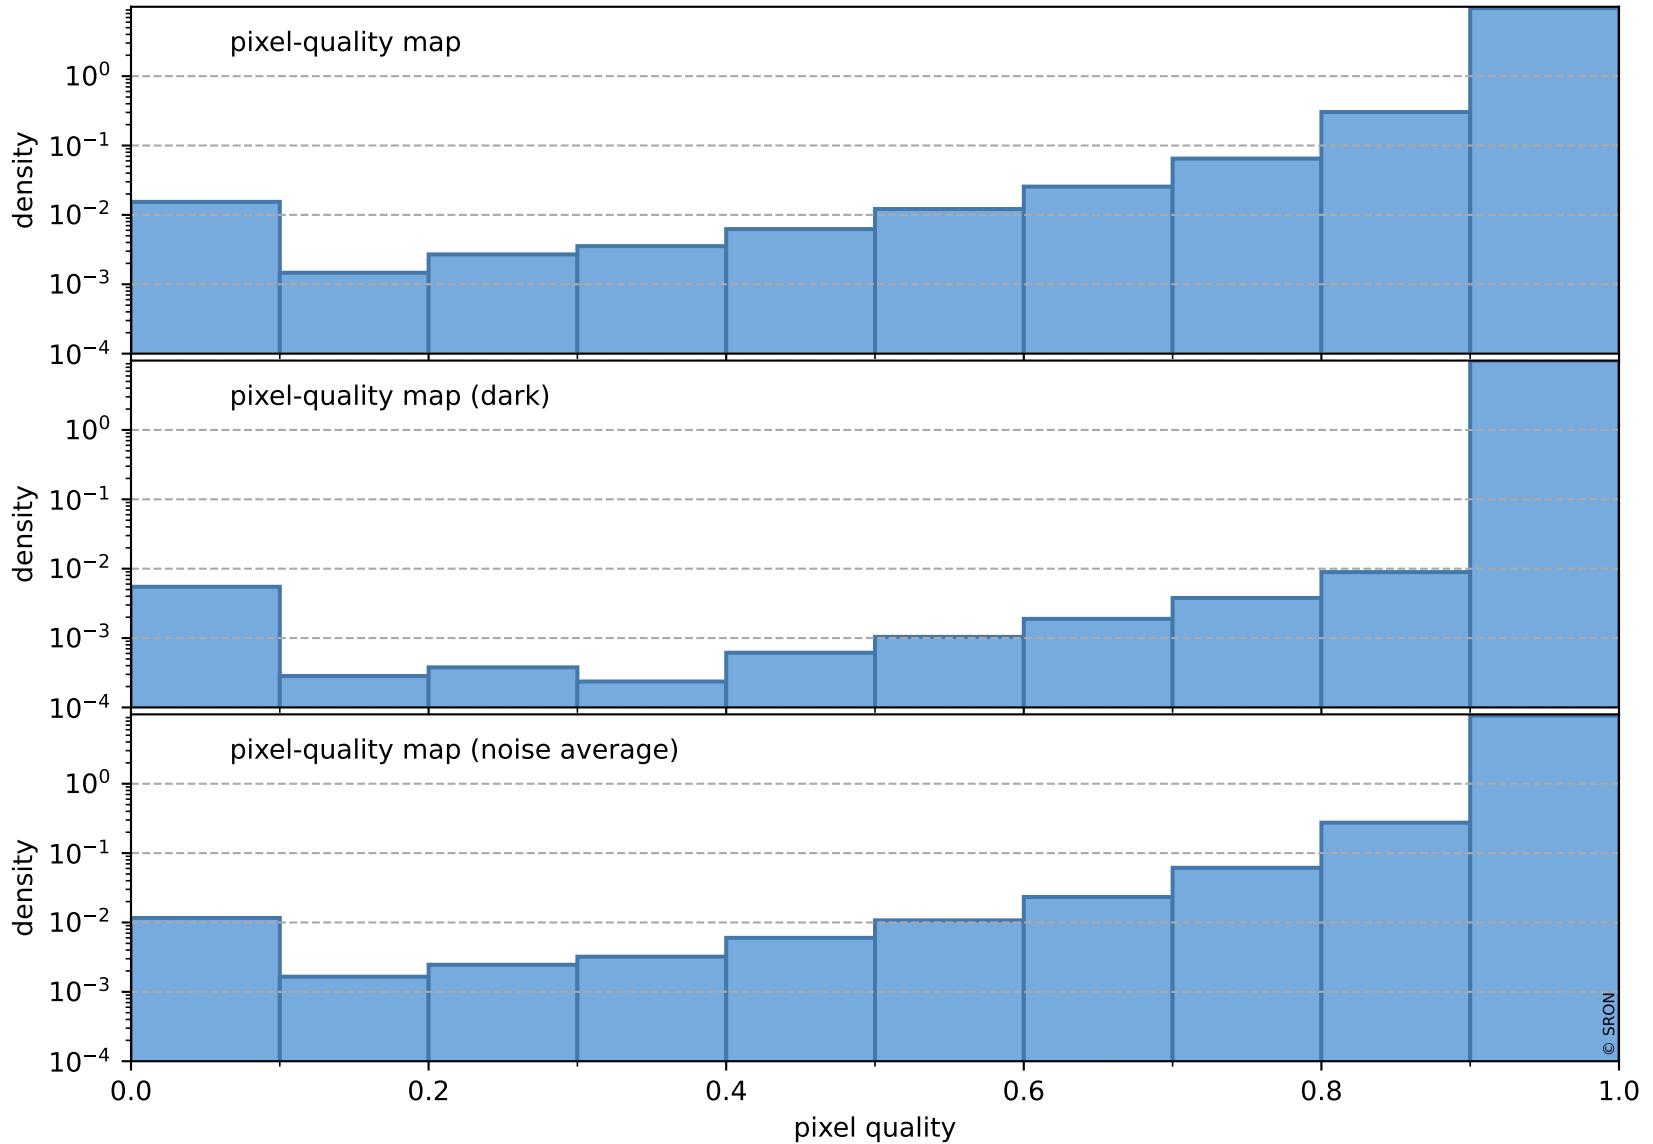

orbits : 19 in [5692, 5737]
coverage : 2018-11-18 / 2018-11-21
to good : 360
good to bad : 785
to worst : 116
created : 2023-08-22T07:49:31

total quality compared with SWIR pixel-quality CKD

Tropomi SWIR pixel quality (official)

orbits : 19 in [5692, 5737]
coverage : 2018-11-18 / 2018-11-21
created : 2023-08-22T07:49:31

Histograms of pixel-quality

Tropomi SWIR pixel quality (official) ground-tracks of Sentinel-5P

orbits : 19 in [5692, 5737]
coverage : 2018-11-18 / 2018-11-21
created : 2023-08-22T07:49:31

Tropomi SWIR pixel quality (official)

orbits : [2827, 5737]
coverage : 2018-04-30 / 2018-11-21
created : 2023-08-22T07:49:32

trend of pixel quality & temperatures