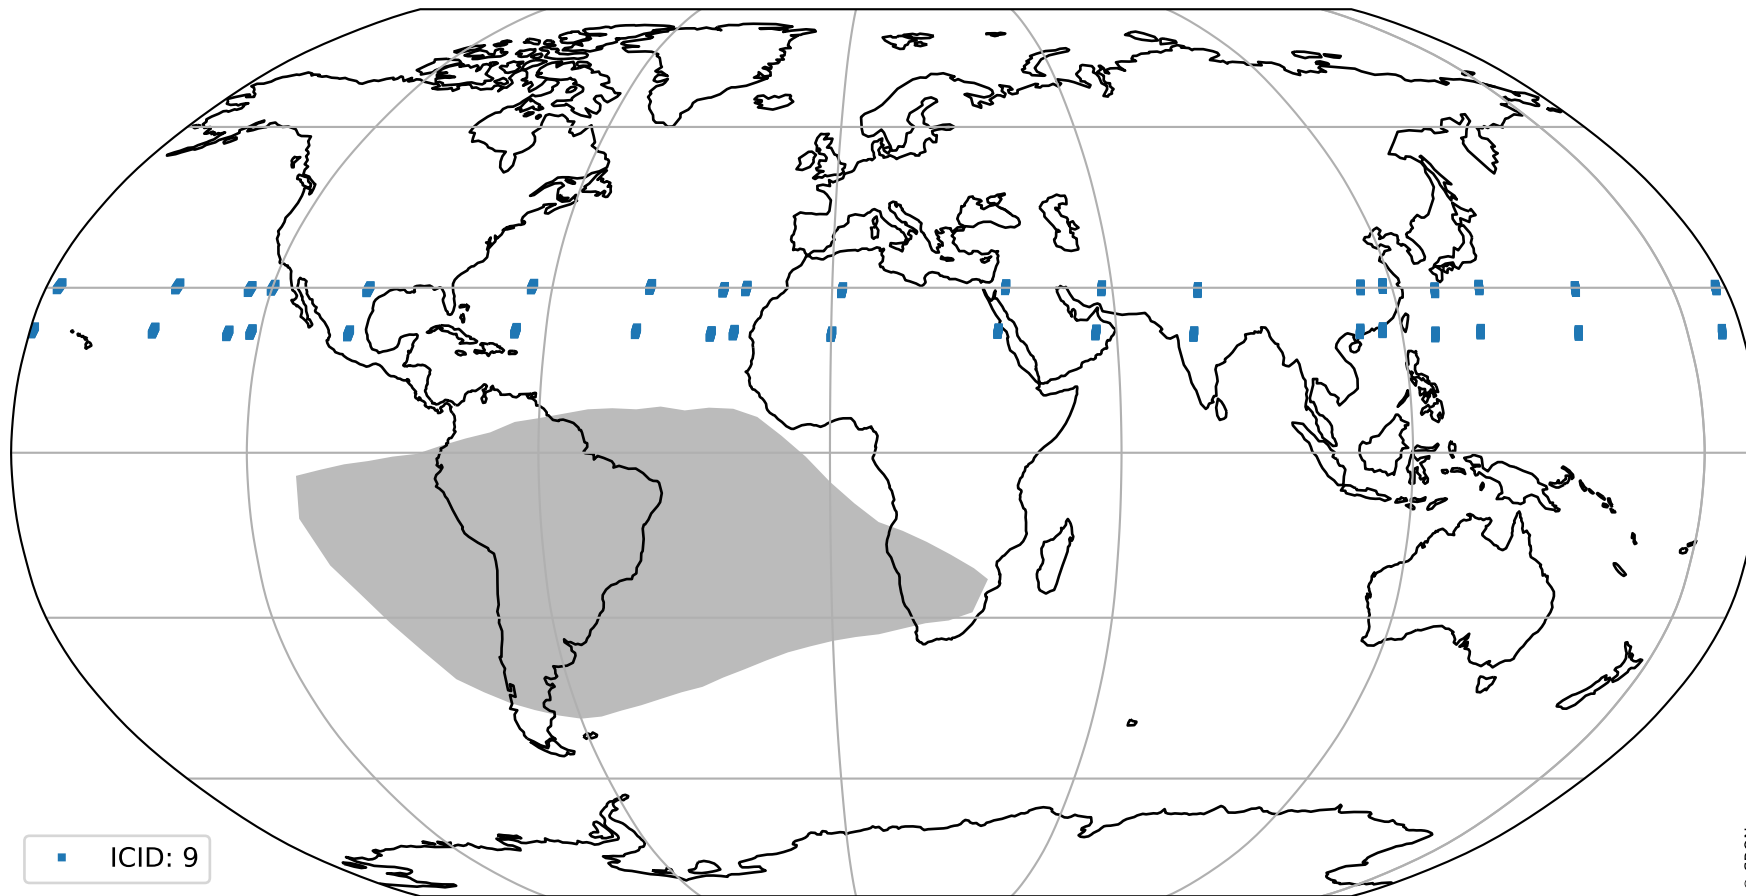

orbits : 19 in [5692, 5737]
coverage : 2018-11-18 / 2018-11-21
bad (quality < 0.8) : 2546
worst (quality < 0.1) : 246
created : 2023-08-22T07:49:30

pixel-quality map (noise average)

Tropomi SWIR pixel quality (official)

orbits : 19 in [5692, 5737]
coverage : 2018-11-18 / 2018-11-21
to good : 360
good to bad : 785
to worst : 116
created : 2023-08-22T07:49:31

total quality compared with SWIR pixel-quality CKD

Tropomi SWIR pixel quality (official)

orbits : 19 in [5692, 5737]
coverage : 2018-11-18 / 2018-11-21
created : 2023-08-22T07:49:31

Histograms of pixel-quality

Tropomi SWIR pixel quality (official) ground-tracks of Sentinel-5P

orbits : 19 in [5692, 5737]
coverage : 2018-11-18 / 2018-11-21
created : 2023-08-22T07:49:31

Tropomi SWIR pixel quality (official)

orbits : [2827, 5737]
coverage : 2018-04-30 / 2018-11-21
created : 2023-08-22T07:49:32

trend of pixel quality & temperatures