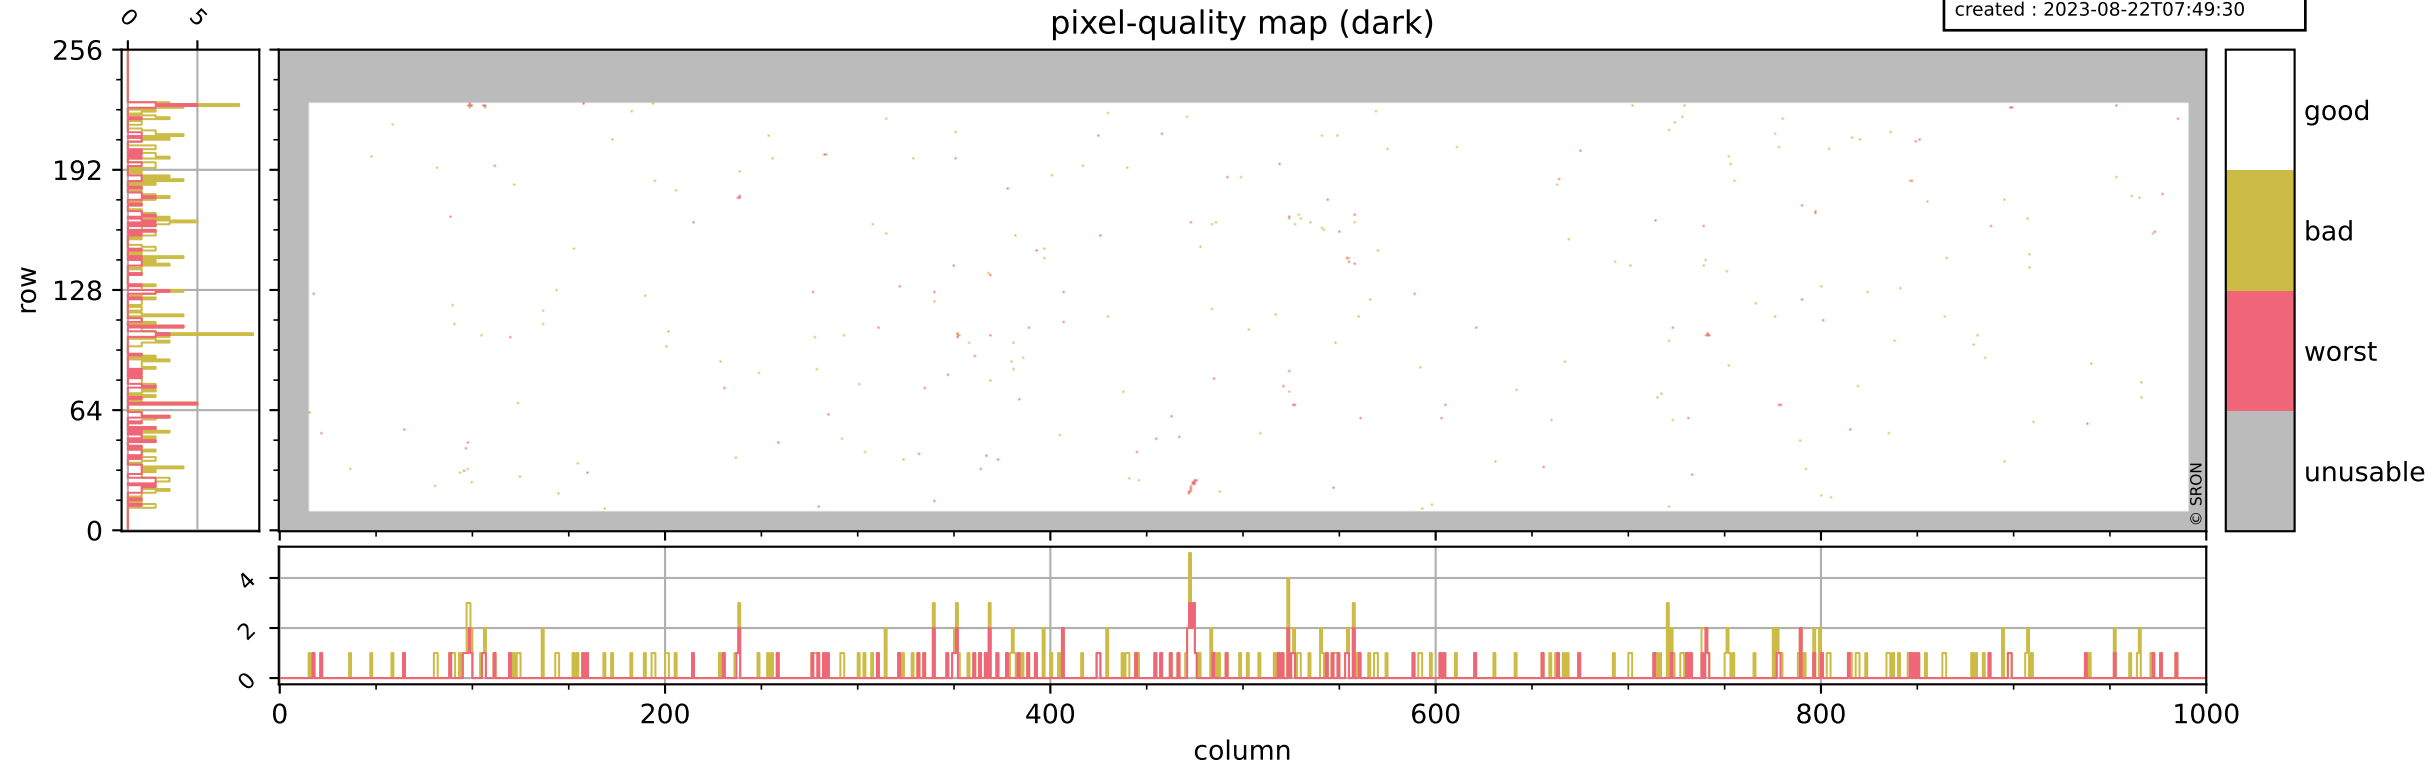

Tropomi SWIR pixel quality (official)

orbits : 19 in [5692, 5737]
coverage : 2018-11-18 / 2018-11-21
bad (quality < 0.8) : 2790
worst (quality < 0.1) : 326
created : 2023-08-22T07:49:30

pixel-quality map

Tropomi SWIR pixel quality (official)

orbits : 19 in [5692, 5737]
coverage : 2018-11-18 / 2018-11-21
bad (quality < 0.8) : 290
worst (quality < 0.1) : 116
created : 2023-08-22T07:49:30

Tropomi SWIR pixel quality (official)

orbits : 19 in [5692, 5737]
coverage : 2018-11-18 / 2018-11-21
bad (quality < 0.8) : 2546
worst (quality < 0.1) : 246
created : 2023-08-22T07:49:30

pixel-quality map (noise average)

Tropomi SWIR pixel quality (official)

orbits : 19 in [5692, 5737]
coverage : 2018-11-18 / 2018-11-21
to good : 360
good to bad : 785
to worst : 116
created : 2023-08-22T07:49:31

total quality compared with SWIR pixel-quality CKD

Tropomi SWIR pixel quality (official)