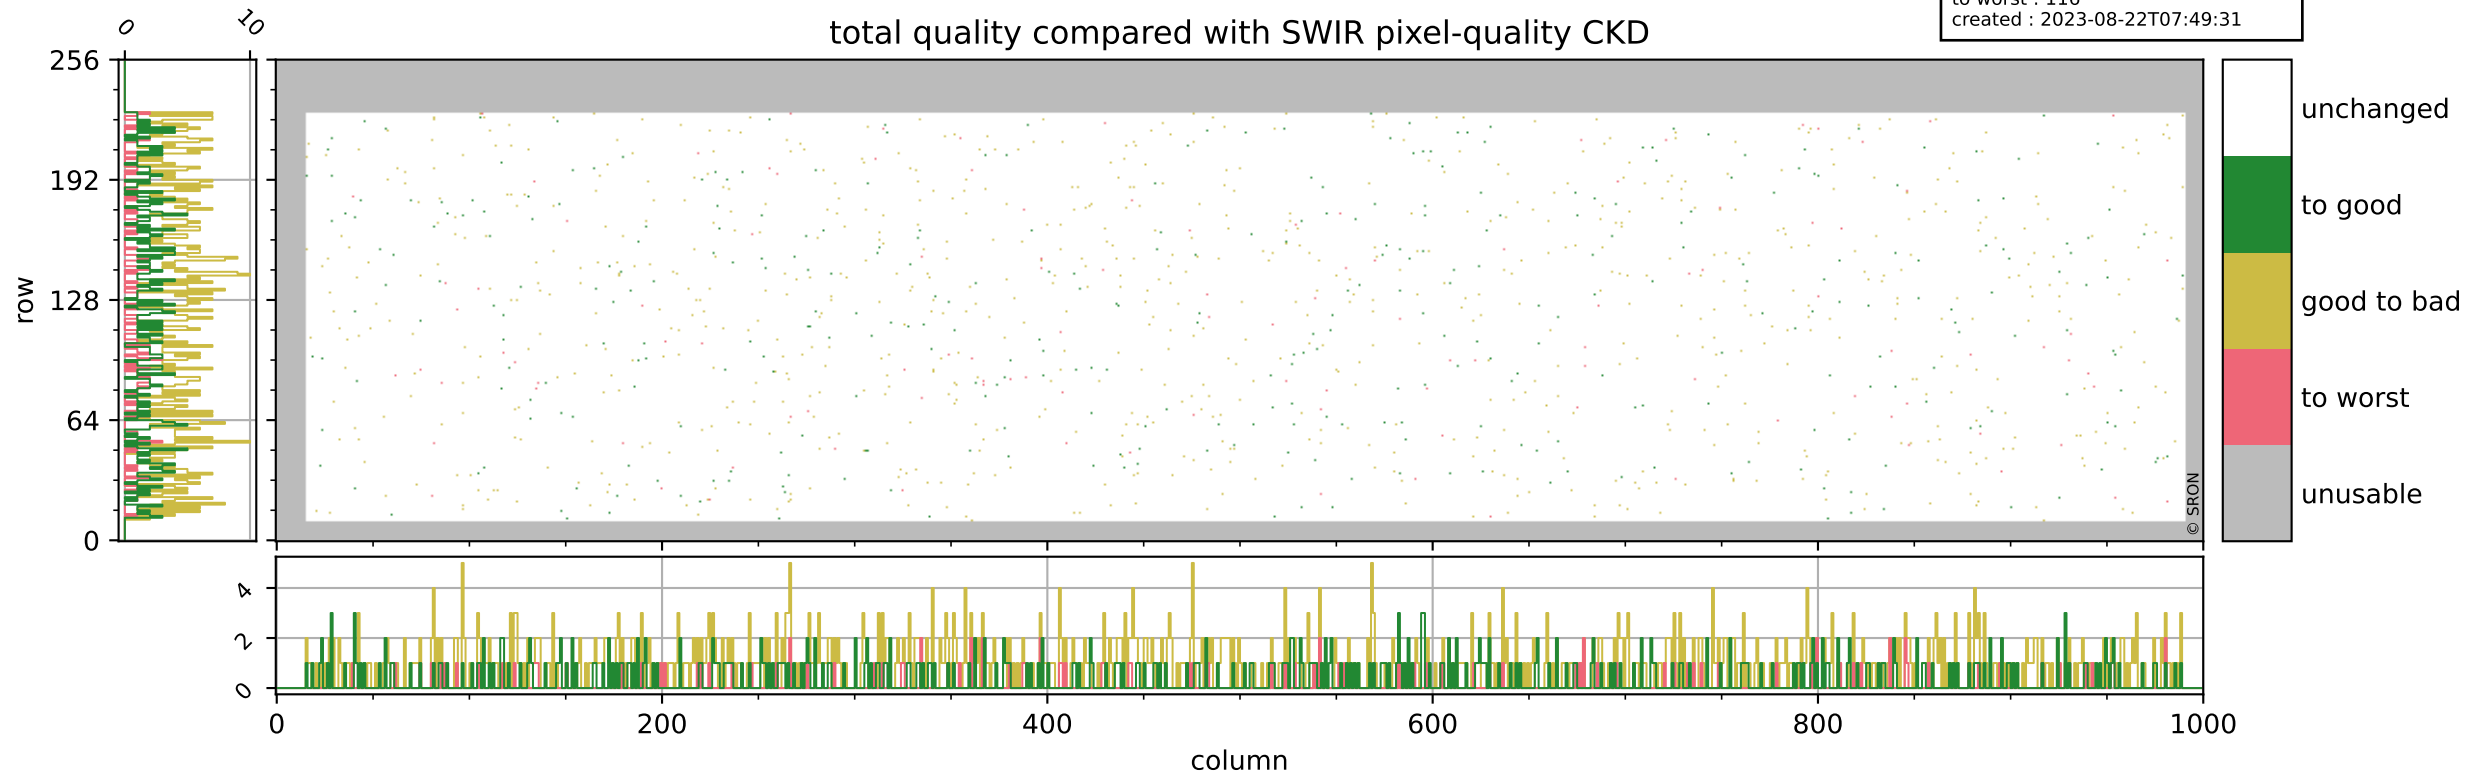

Tropomi SWIR pixel quality (official)

orbits : 19 in [5692, 5737]
coverage : 2018-11-18 / 2018-11-21
bad (quality < 0.8) : 290
worst (quality < 0.1) : 116
created : 2023-08-22T07:49:30

Tropomi SWIR pixel quality (official)

orbits : 19 in [5692, 5737]
coverage : 2018-11-18 / 2018-11-21
bad (quality < 0.8) : 2546
worst (quality < 0.1) : 246
created : 2023-08-22T07:49:30

pixel-quality map (noise average)

Tropomi SWIR pixel quality (official)

orbits : 19 in [5692, 5737]
coverage : 2018-11-18 / 2018-11-21
to good : 360
good to bad : 785
to worst : 116
created : 2023-08-22T07:49:31

total quality compared with SWIR pixel-quality CKD

Tropomi SWIR pixel quality (official)

orbits : 19 in [5692, 5737]
coverage : 2018-11-18 / 2018-11-21
created : 2023-08-22T07:49:31

Histograms of pixel-quality

Tropomi SWIR pixel quality (official) ground-tracks of Sentinel-5P

orbits : 19 in [5692, 5737]
coverage : 2018-11-18 / 2018-11-21
created : 2023-08-22T07:49:31