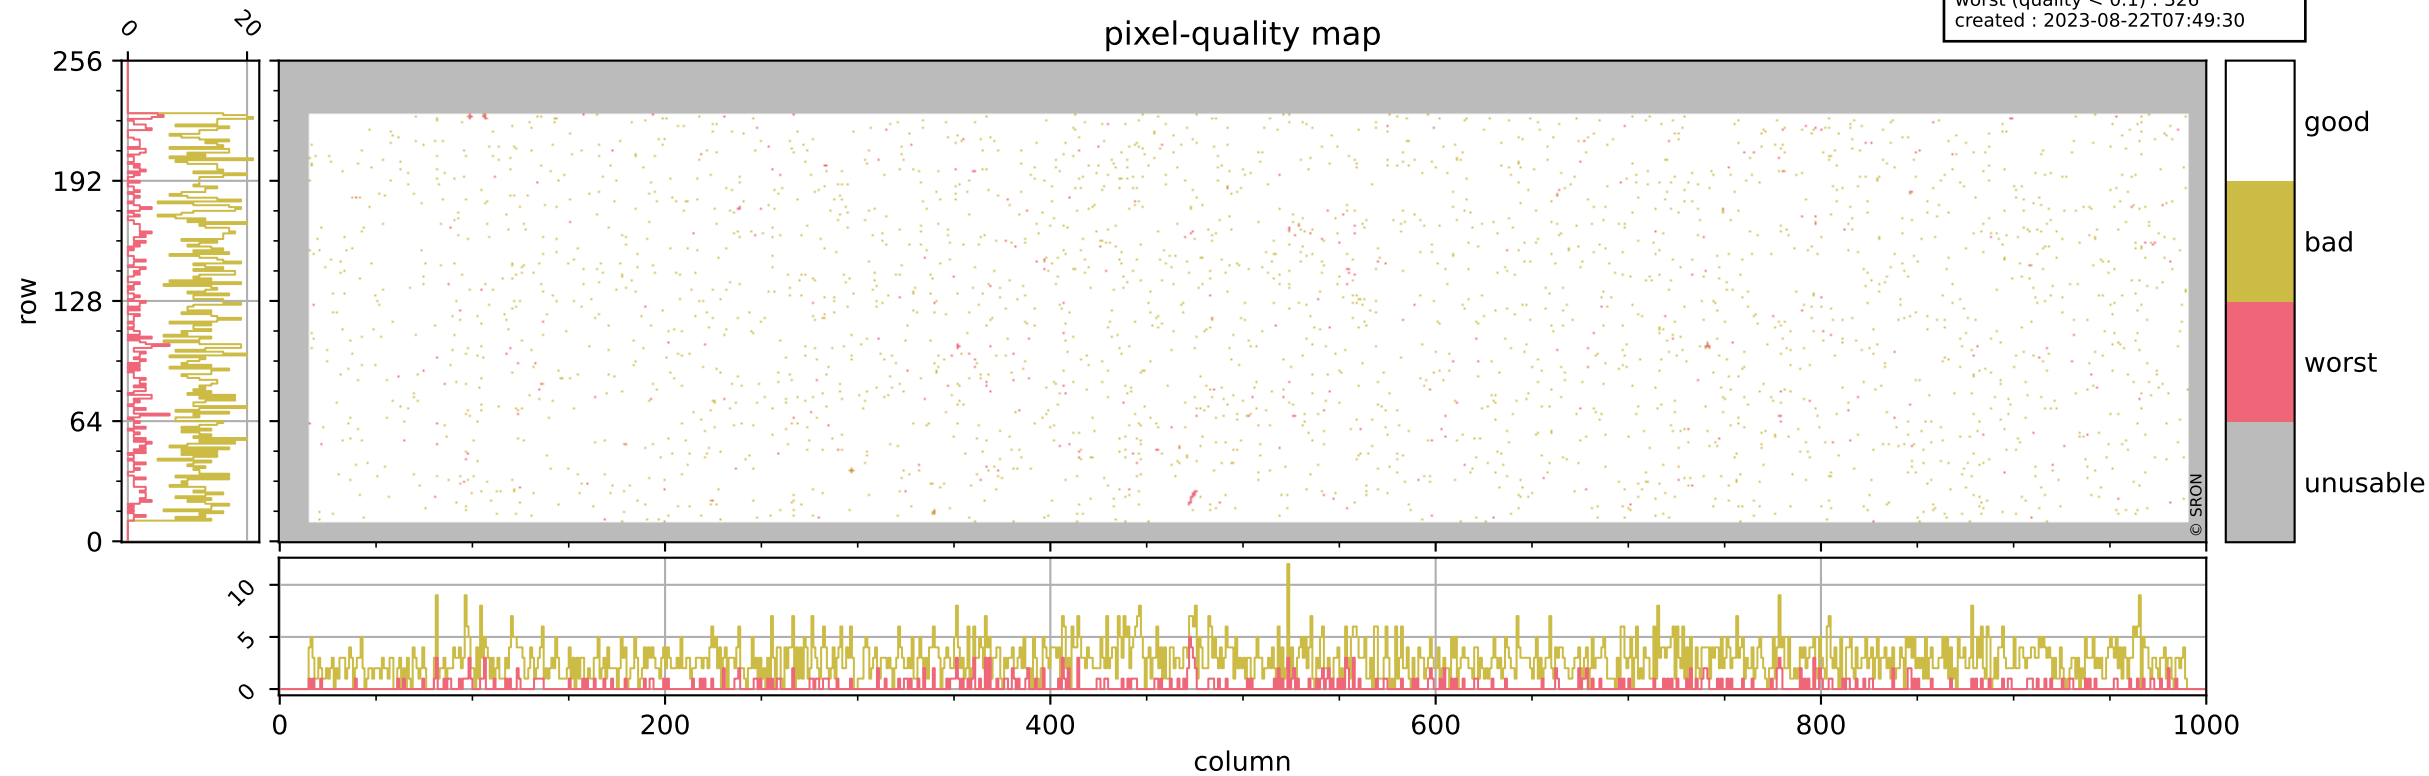

Tropomi SWIR pixel quality (official)

orbits : 19 in [5692, 5737]
coverage : 2018-11-18 / 2018-11-21
bad (quality < 0.8) : 2790
worst (quality < 0.1) : 326
created : 2023-08-22T07:49:30

pixel-quality map

Tropomi SWIR pixel quality (official)

orbits : 19 in [5692, 5737]
coverage : 2018-11-18 / 2018-11-21
bad (quality < 0.8) : 290
worst (quality < 0.1) : 116
created : 2023-08-22T07:49:30

Tropomi SWIR pixel quality (official)

orbits : 19 in [5692, 5737]
coverage : 2018-11-18 / 2018-11-21
bad (quality < 0.8) : 2546
worst (quality < 0.1) : 246
created : 2023-08-22T07:49:30

pixel-quality map (noise average)

Tropomi SWIR pixel quality (official)

orbits : 19 in [5692, 5737]
coverage : 2018-11-18 / 2018-11-21
created : 2023-08-22T07:49:31

Histograms of pixel-quality

Tropomi SWIR pixel quality (official) ground-tracks of Sentinel-5P

orbits : 19 in [5692, 5737]
coverage : 2018-11-18 / 2018-11-21
created : 2023-08-22T07:49:31