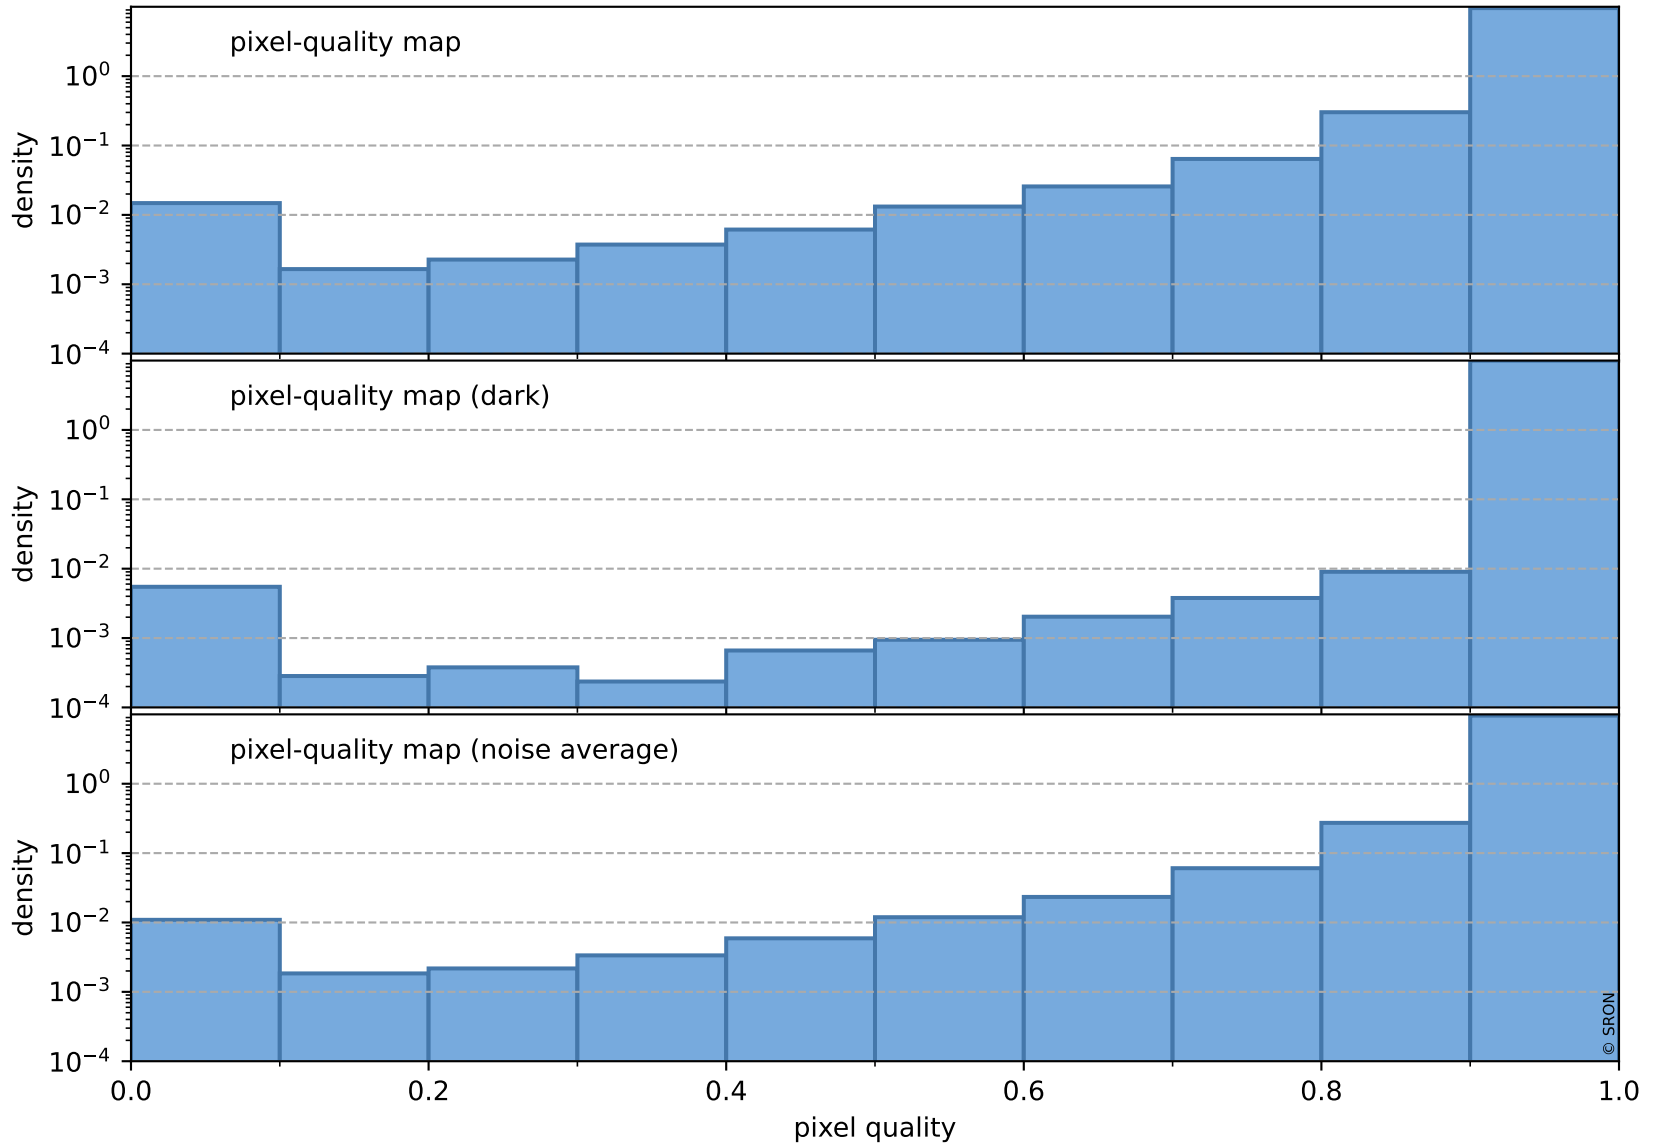

Tropomi SWIR pixel quality (official)

orbits : 19 in [5722, 5767]
coverage : 2018-11-20 / 2018-11-23
to good : 352
good to bad : 779
to worst : 102
created : 2023-08-22T07:49:35

total quality compared with SWIR pixel-quality CKD

Tropomi SWIR pixel quality (official)

orbits : 19 in [5722, 5767]
coverage : 2018-11-20 / 2018-11-23
created : 2023-08-22T07:49:35

Histograms of pixel-quality

Tropomi SWIR pixel quality (official) ground-tracks of Sentinel-5P

orbits : 19 in [5722, 5767]
coverage : 2018-11-20 / 2018-11-23
created : 2023-08-22T07:49:36

Tropomi SWIR pixel quality (official)

orbits : [2827, 5767]
coverage : 2018-04-30 / 2018-11-23
created : 2023-08-22T07:49:36