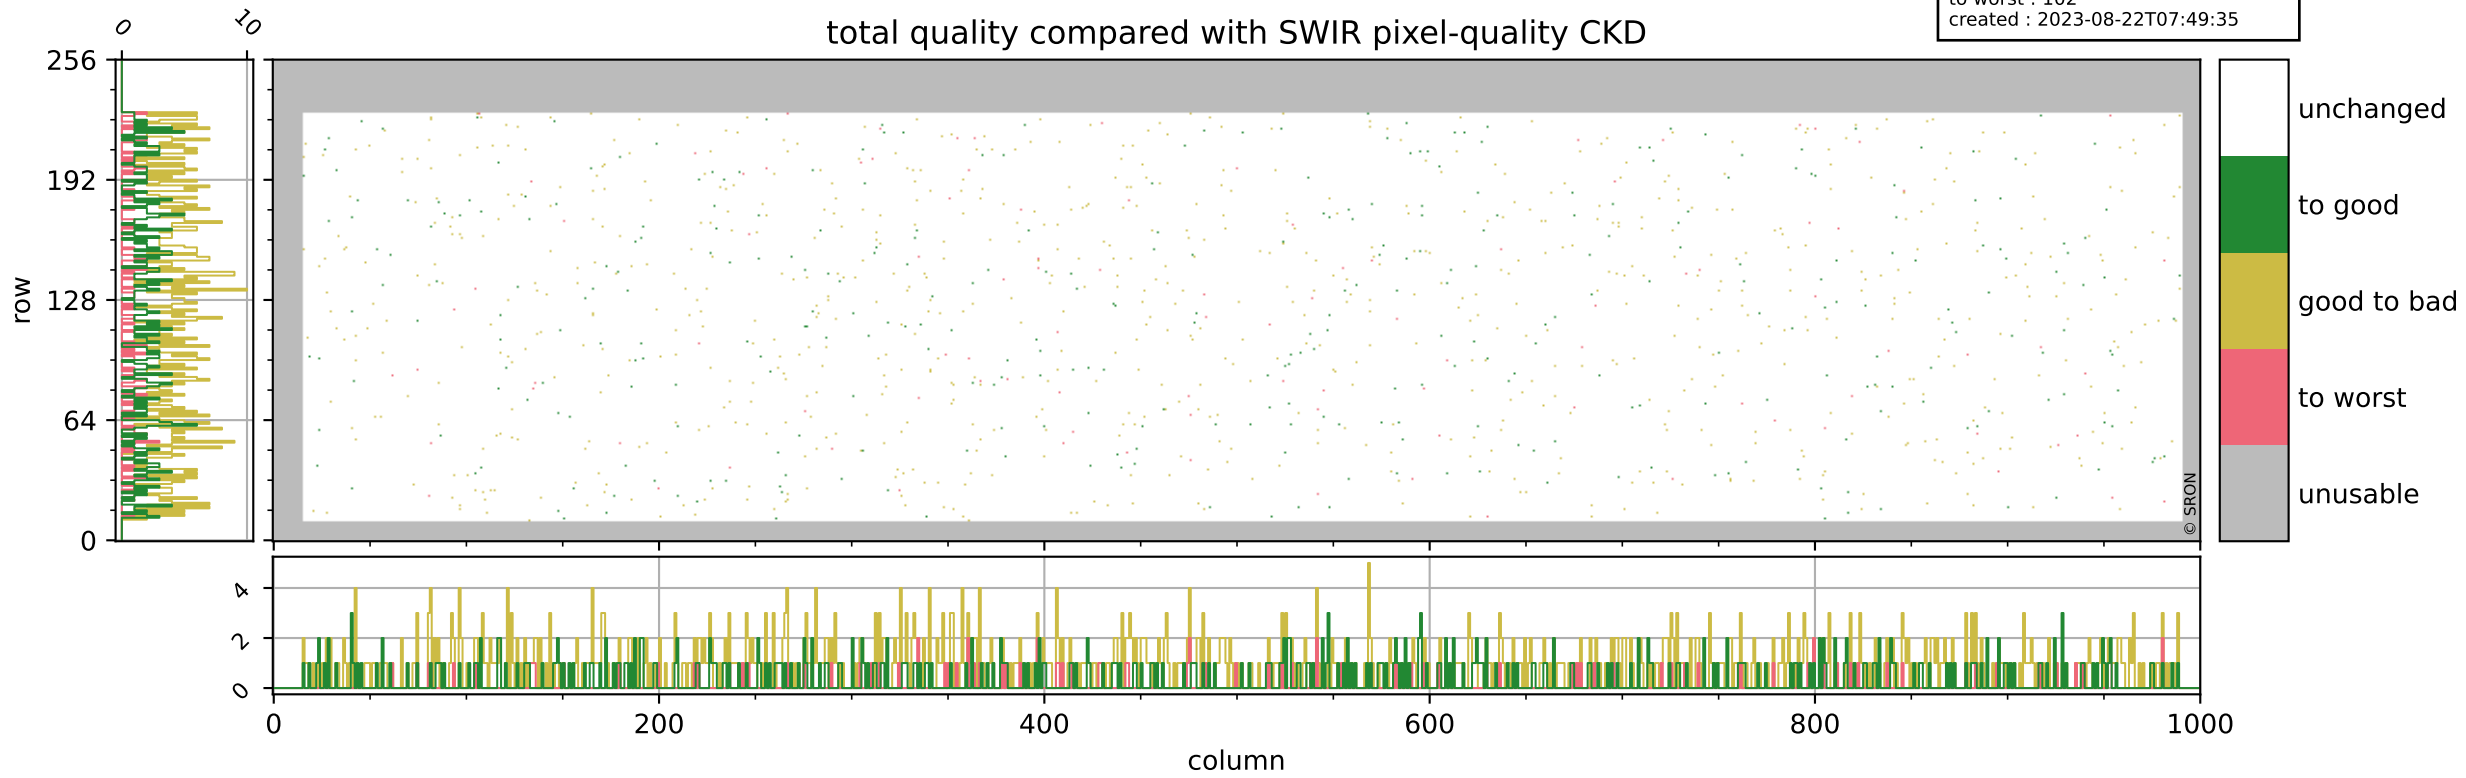

Tropomi SWIR pixel quality (official)

orbits : 19 in [5722, 5767]
coverage : 2018-11-20 / 2018-11-23
bad (quality < 0.8) : 292
worst (quality < 0.1) : 116
created : 2023-08-22T07:49:35

pixel-quality map (dark)

Tropomi SWIR pixel quality (official)

orbits : 19 in [5722, 5767]
coverage : 2018-11-20 / 2018-11-23
bad (quality < 0.8) : 2540
worst (quality < 0.1) : 231
created : 2023-08-22T07:49:35

pixel-quality map (noise average)

Tropomi SWIR pixel quality (official)

orbits : 19 in [5722, 5767]
coverage : 2018-11-20 / 2018-11-23
to good : 352
good to bad : 779
to worst : 102
created : 2023-08-22T07:49:35

total quality compared with SWIR pixel-quality CKD

Tropomi SWIR pixel quality (official)

orbits : 19 in [5722, 5767]
coverage : 2018-11-20 / 2018-11-23
created : 2023-08-22T07:49:35

Histograms of pixel-quality

Tropomi SWIR pixel quality (official) ground-tracks of Sentinel-5P