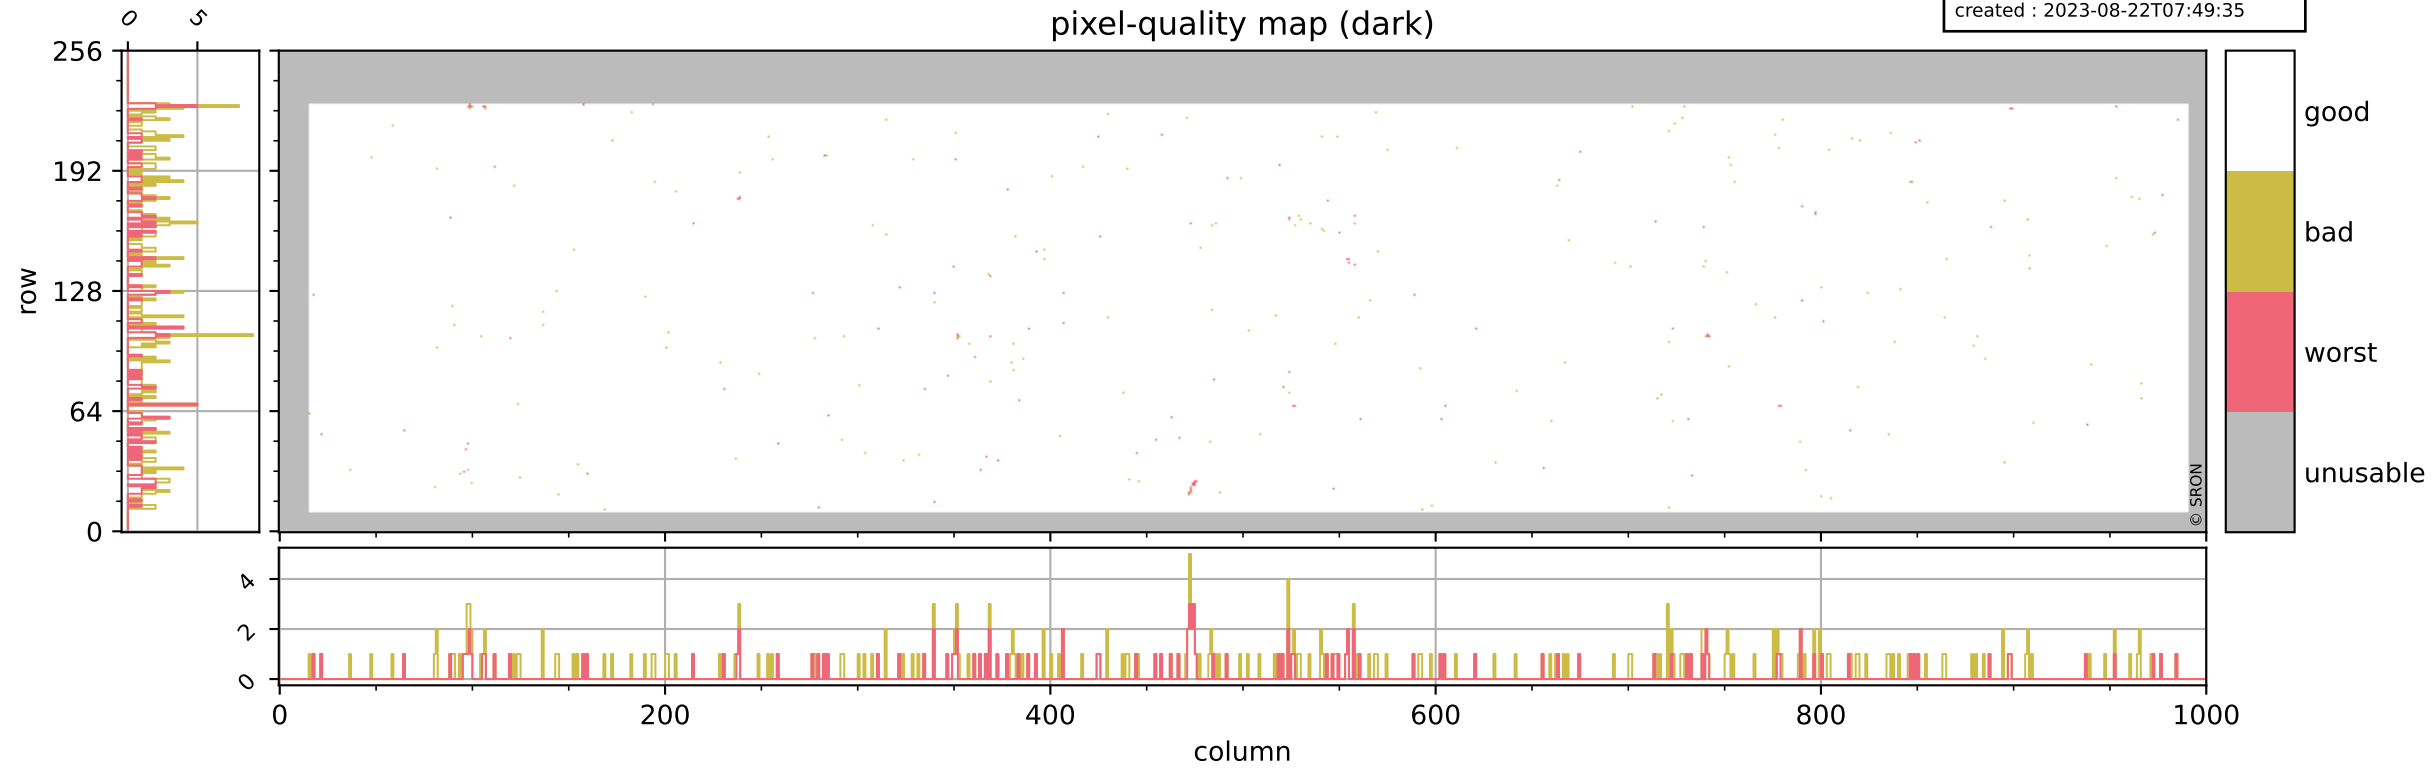

Tropomi SWIR pixel quality (official)

orbits : 19 in [5722, 5767]
coverage : 2018-11-20 / 2018-11-23
bad (quality < 0.8) : 2783
worst (quality < 0.1) : 313
created : 2023-08-22T07:49:34

pixel-quality map

Tropomi SWIR pixel quality (official)

orbits : 19 in [5722, 5767]
coverage : 2018-11-20 / 2018-11-23
bad (quality < 0.8) : 292
worst (quality < 0.1) : 116
created : 2023-08-22T07:49:35

pixel-quality map (dark)

Tropomi SWIR pixel quality (official)

orbits : 19 in [5722, 5767]
coverage : 2018-11-20 / 2018-11-23
bad (quality < 0.8) : 2540
worst (quality < 0.1) : 231
created : 2023-08-22T07:49:35

pixel-quality map (noise average)

Tropomi SWIR pixel quality (official)

orbits : 19 in [5722, 5767]
coverage : 2018-11-20 / 2018-11-23
to good : 352
good to bad : 779
to worst : 102
created : 2023-08-22T07:49:35

total quality compared with SWIR pixel-quality CKD