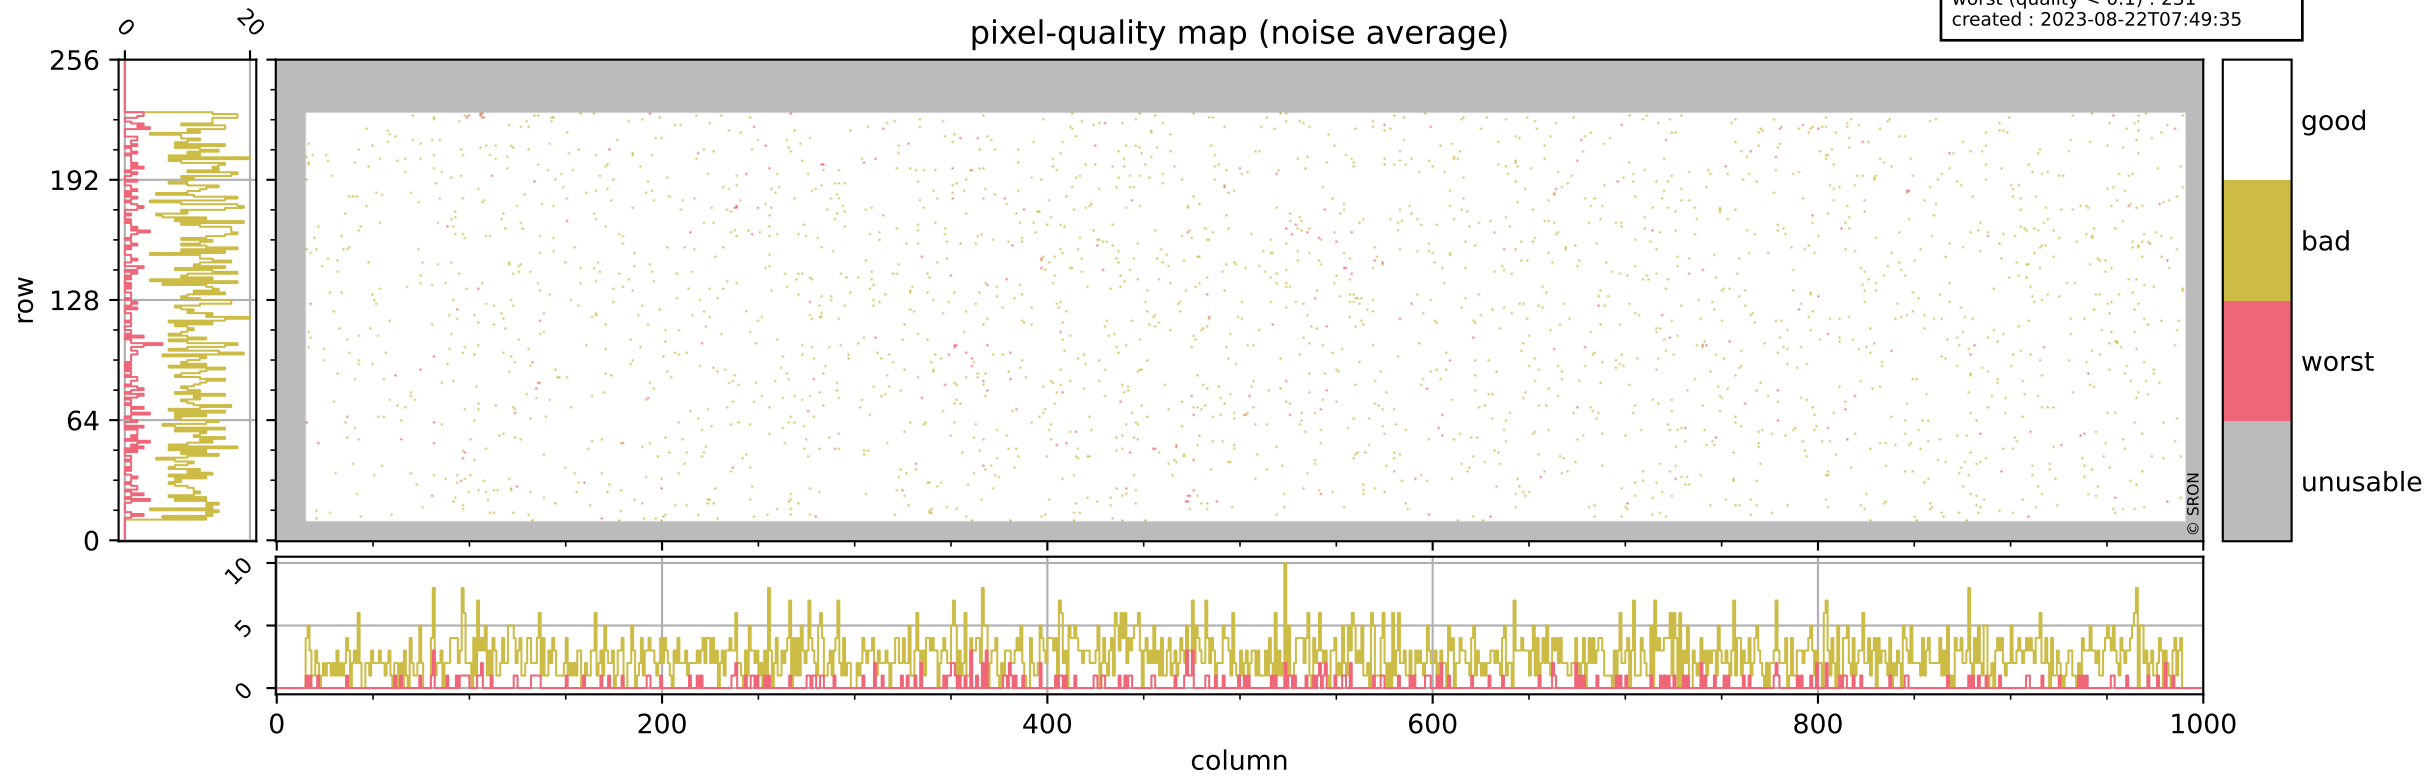

Tropomi SWIR pixel quality (official)

orbits : 19 in [5722, 5767]
coverage : 2018-11-20 / 2018-11-23
bad (quality < 0.8) : 292
worst (quality < 0.1) : 116
created : 2023-08-22T07:49:35

pixel-quality map (dark)

Tropomi SWIR pixel quality (official)

orbits : 19 in [5722, 5767]
coverage : 2018-11-20 / 2018-11-23
bad (quality < 0.8) : 2540
worst (quality < 0.1) : 231
created : 2023-08-22T07:49:35

pixel-quality map (noise average)

Tropomi SWIR pixel quality (official)

orbits : 19 in [5722, 5767]
coverage : 2018-11-20 / 2018-11-23
to good : 352
good to bad : 779
to worst : 102
created : 2023-08-22T07:49:35

total quality compared with SWIR pixel-quality CKD

Tropomi SWIR pixel quality (official)

orbits : 19 in [5722, 5767]
coverage : 2018-11-20 / 2018-11-23
created : 2023-08-22T07:49:35

Histograms of pixel-quality

Tropomi SWIR pixel quality (official) ground-tracks of Sentinel-5P