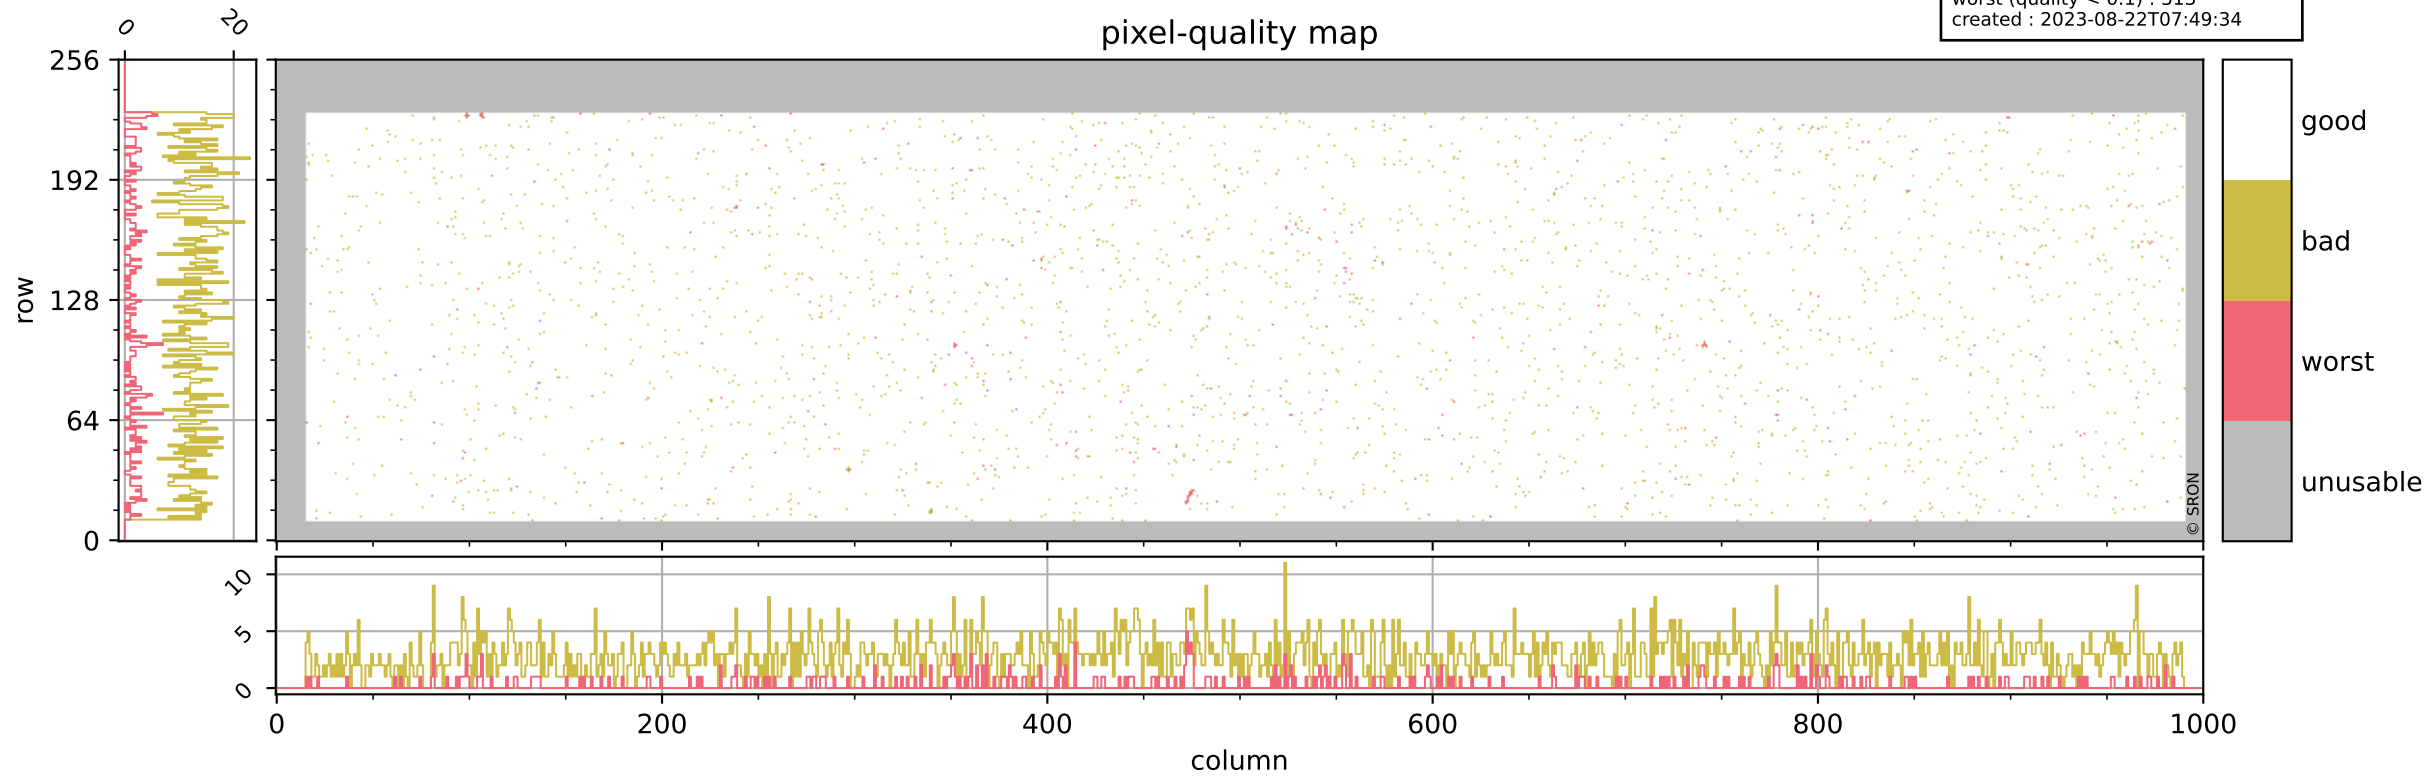

Tropomi SWIR pixel quality (official)

orbits : 19 in [5722, 5767]
coverage : 2018-11-20 / 2018-11-23
bad (quality < 0.8) : 2783
worst (quality < 0.1) : 313
created : 2023-08-22T07:49:34

pixel-quality map

Tropomi SWIR pixel quality (official)

orbits : 19 in [5722, 5767]
coverage : 2018-11-20 / 2018-11-23
bad (quality < 0.8) : 292
worst (quality < 0.1) : 116
created : 2023-08-22T07:49:35

pixel-quality map (dark)

Tropomi SWIR pixel quality (official)

orbits : 19 in [5722, 5767]
coverage : 2018-11-20 / 2018-11-23
bad (quality < 0.8) : 2540
worst (quality < 0.1) : 231
created : 2023-08-22T07:49:35

pixel-quality map (noise average)

Tropomi SWIR pixel quality (official)

orbits : 19 in [5722, 5767]
coverage : 2018-11-20 / 2018-11-23
created : 2023-08-22T07:49:35

Histograms of pixel-quality

Tropomi SWIR pixel quality (official) ground-tracks of Sentinel-5P