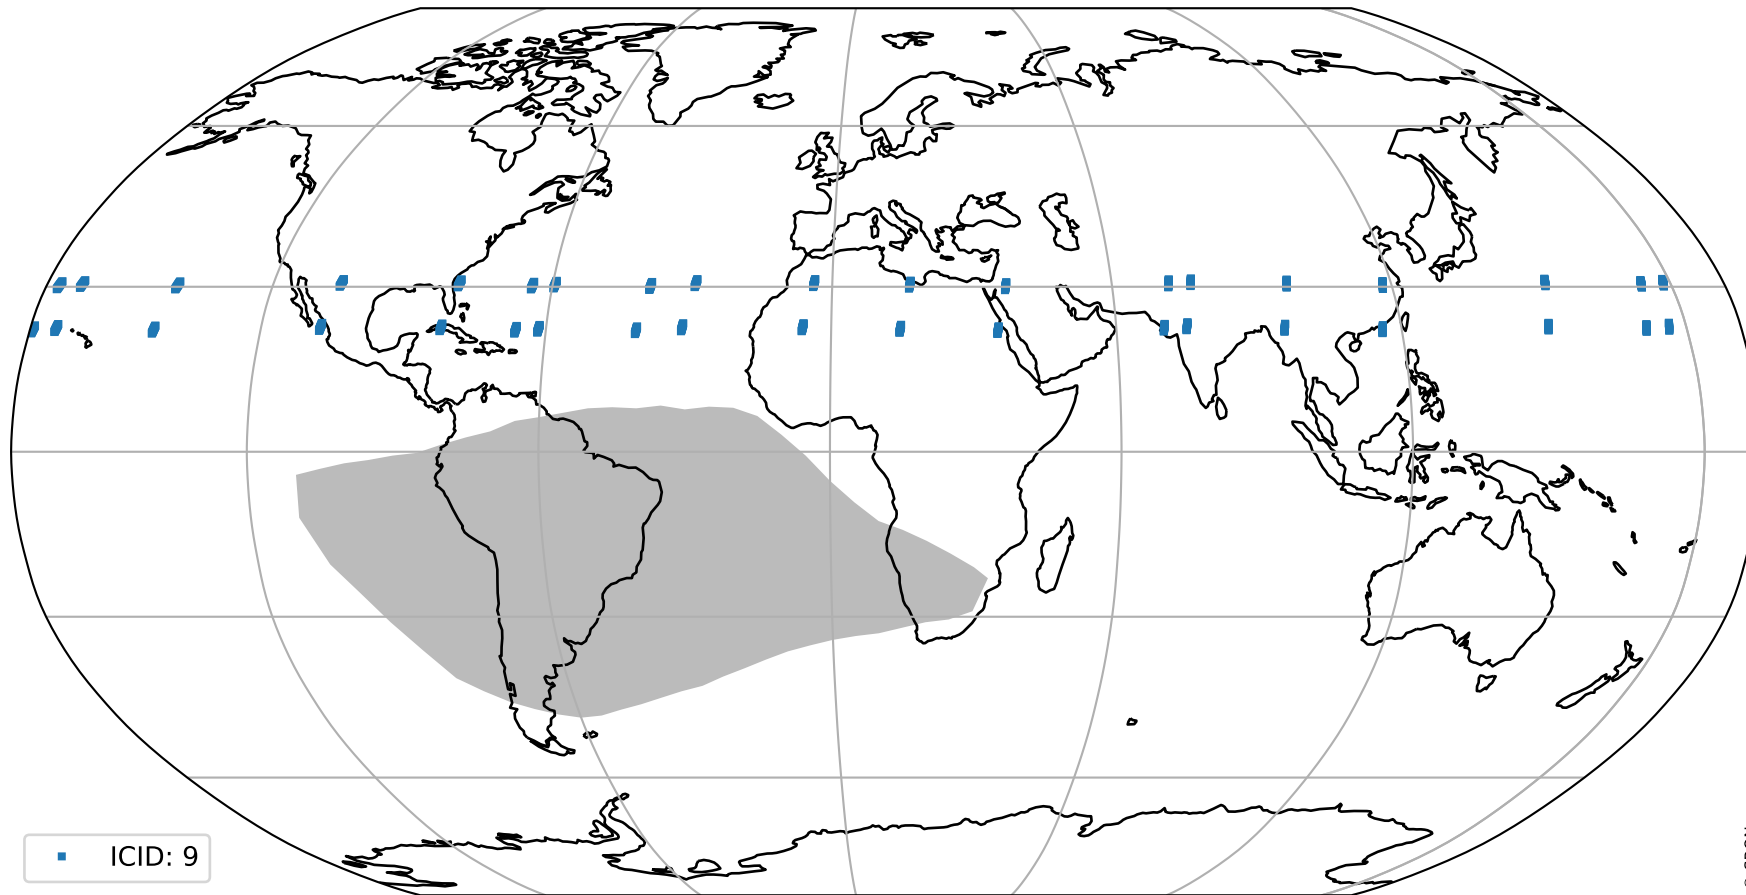

Tropomi SWIR pixel quality (official)

orbits : 19 in [5722, 5767]
coverage : 2018-11-20 / 2018-11-23
created : 2023-08-22T07:49:35

Histograms of pixel-quality

Tropomi SWIR pixel quality (official) ground-tracks of Sentinel-5P

orbits : 19 in [5722, 5767]
coverage : 2018-11-20 / 2018-11-23
created : 2023-08-22T07:49:36

Tropomi SWIR pixel quality (official)

orbits : [2827, 5767]
coverage : 2018-04-30 / 2018-11-23
created : 2023-08-22T07:49:36