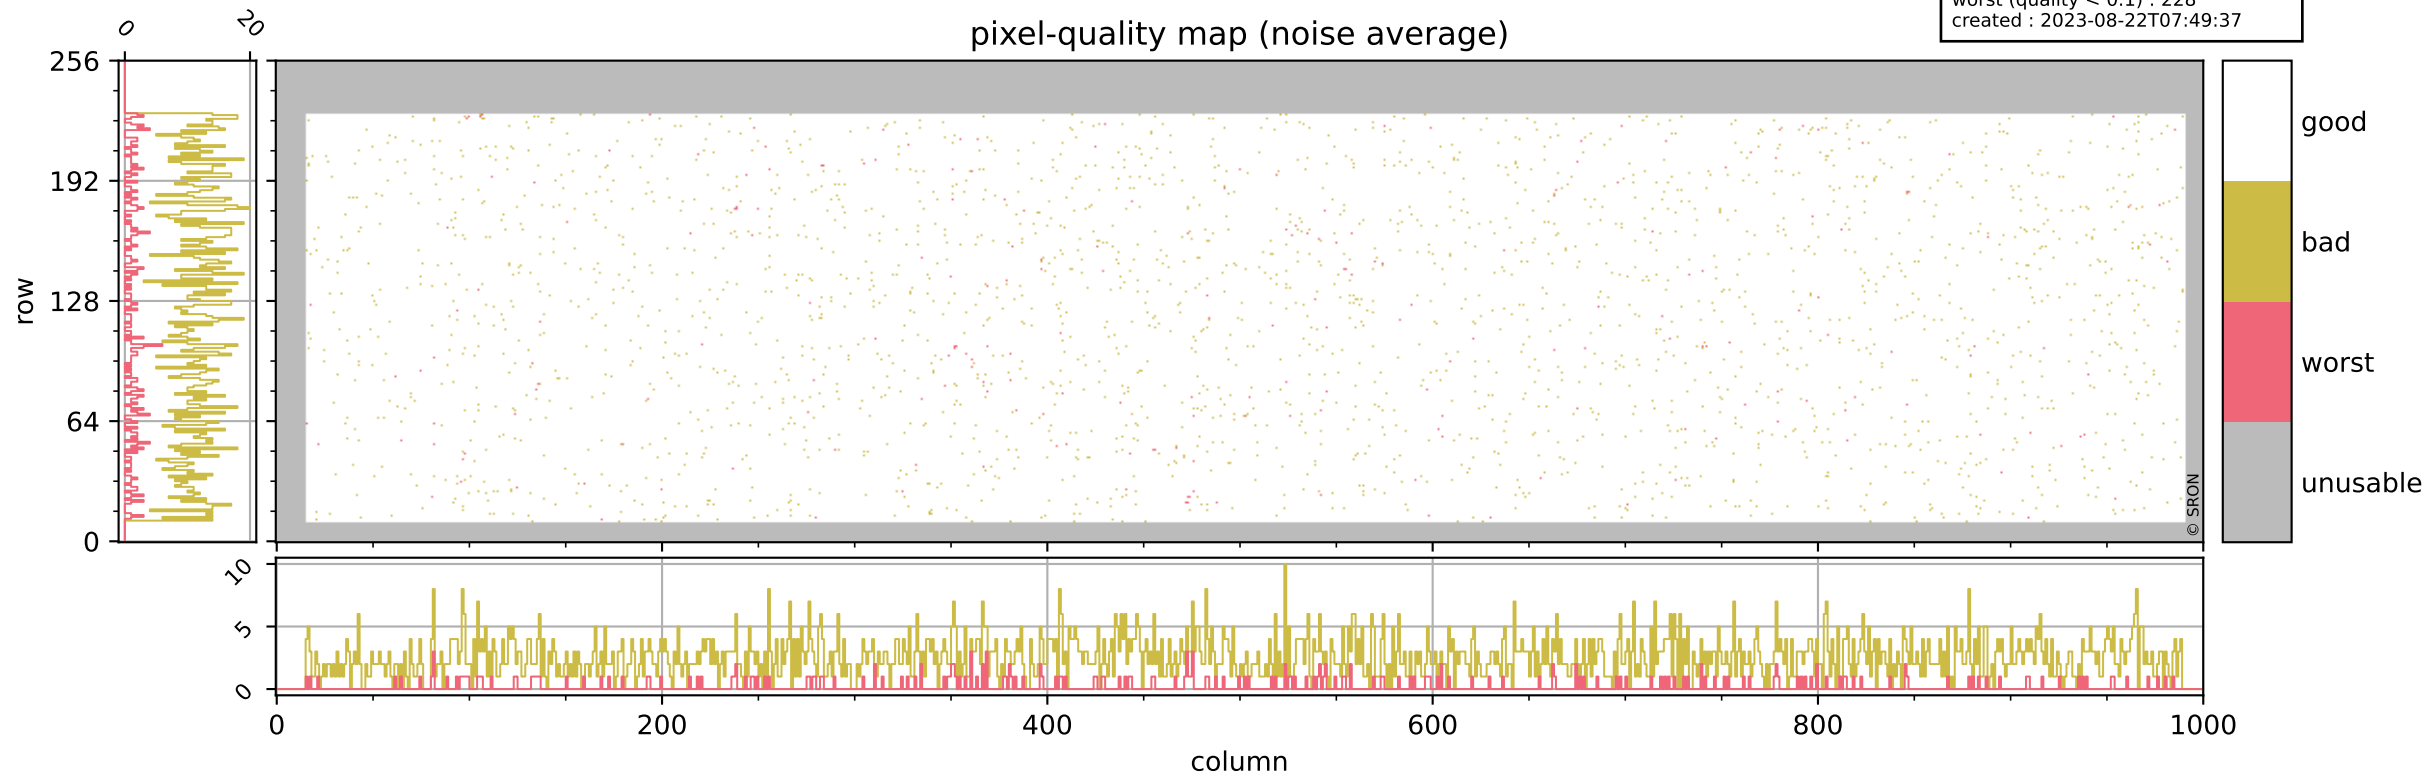

Tropomi SWIR pixel quality (official)

orbits : 19 in [5737, 5782]
coverage : 2018-11-21 / 2018-11-24
bad (quality < 0.8) : 295
worst (quality < 0.1) : 115
created : 2023-08-22T07:49:37

pixel-quality map (dark)

Tropomi SWIR pixel quality (official)

orbits : 19 in [5737, 5782]
coverage : 2018-11-21 / 2018-11-24
bad (quality < 0.8) : 2540
worst (quality < 0.1) : 228
created : 2023-08-22T07:49:37

Tropomi SWIR pixel quality (official)

orbits : 19 in [5737, 5782]
coverage : 2018-11-21 / 2018-11-24
to good : 354
good to bad : 789
to worst : 100
created : 2023-08-22T07:49:37

total quality compared with SWIR pixel-quality CKD

Tropomi SWIR pixel quality (official)

orbits : 19 in [5737, 5782]
coverage : 2018-11-21 / 2018-11-24
created : 2023-08-22T07:49:37

Histograms of pixel-quality

Tropomi SWIR pixel quality (official) ground-tracks of Sentinel-5P

orbits : 19 in [5737, 5782]
coverage : 2018-11-21 / 2018-11-24
created : 2023-08-22T07:49:38