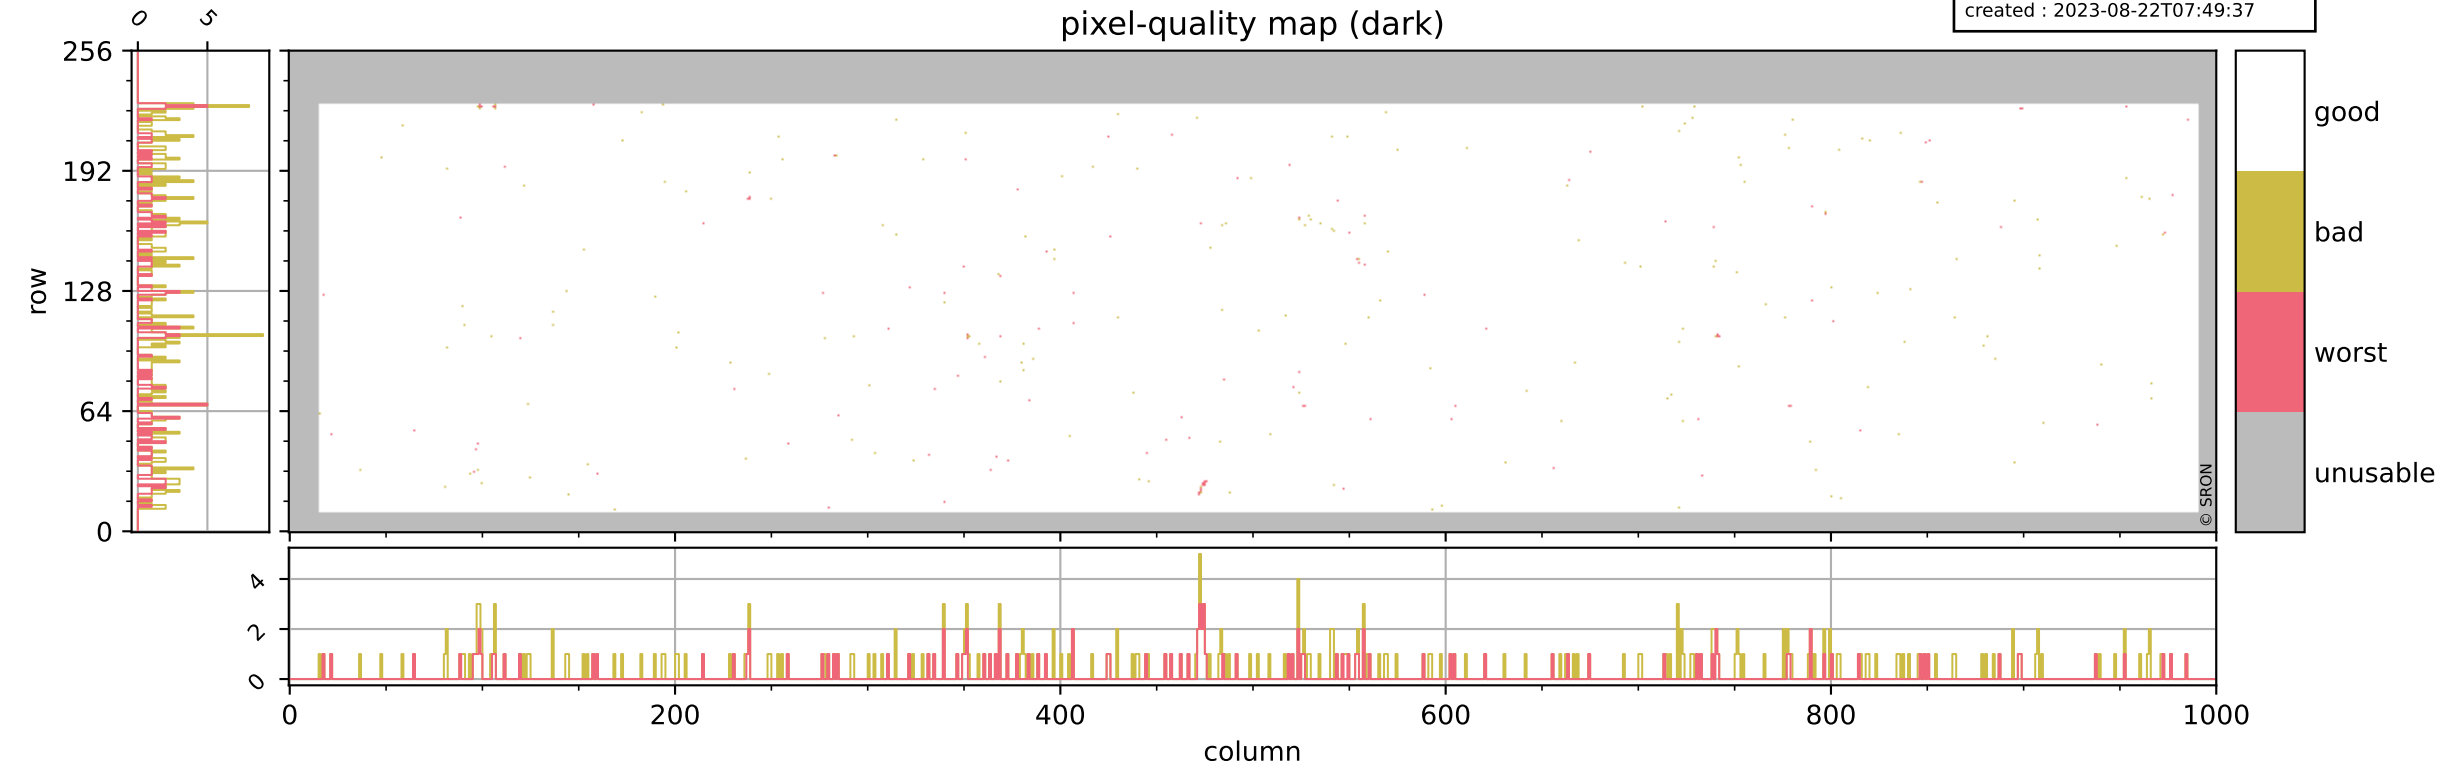

Tropomi SWIR pixel quality (official)

orbits : 19 in [5737, 5782]
coverage : 2018-11-21 / 2018-11-24
bad (quality < 0.8) : 2788
worst (quality < 0.1) : 310
created : 2023-08-22T07:49:36

pixel-quality map

Tropomi SWIR pixel quality (official)

orbits : 19 in [5737, 5782]
coverage : 2018-11-21 / 2018-11-24
bad (quality < 0.8) : 295
worst (quality < 0.1) : 115
created : 2023-08-22T07:49:37

pixel-quality map (dark)

Tropomi SWIR pixel quality (official)

orbits : 19 in [5737, 5782]
coverage : 2018-11-21 / 2018-11-24
bad (quality < 0.8) : 2540
worst (quality < 0.1) : 228
created : 2023-08-22T07:49:37

Tropomi SWIR pixel quality (official)

orbits : 19 in [5737, 5782]
coverage : 2018-11-21 / 2018-11-24
created : 2023-08-22T07:49:37

Histograms of pixel-quality

Tropomi SWIR pixel quality (official) ground-tracks of Sentinel-5P

orbits : 19 in [5737, 5782]
coverage : 2018-11-21 / 2018-11-24
created : 2023-08-22T07:49:38