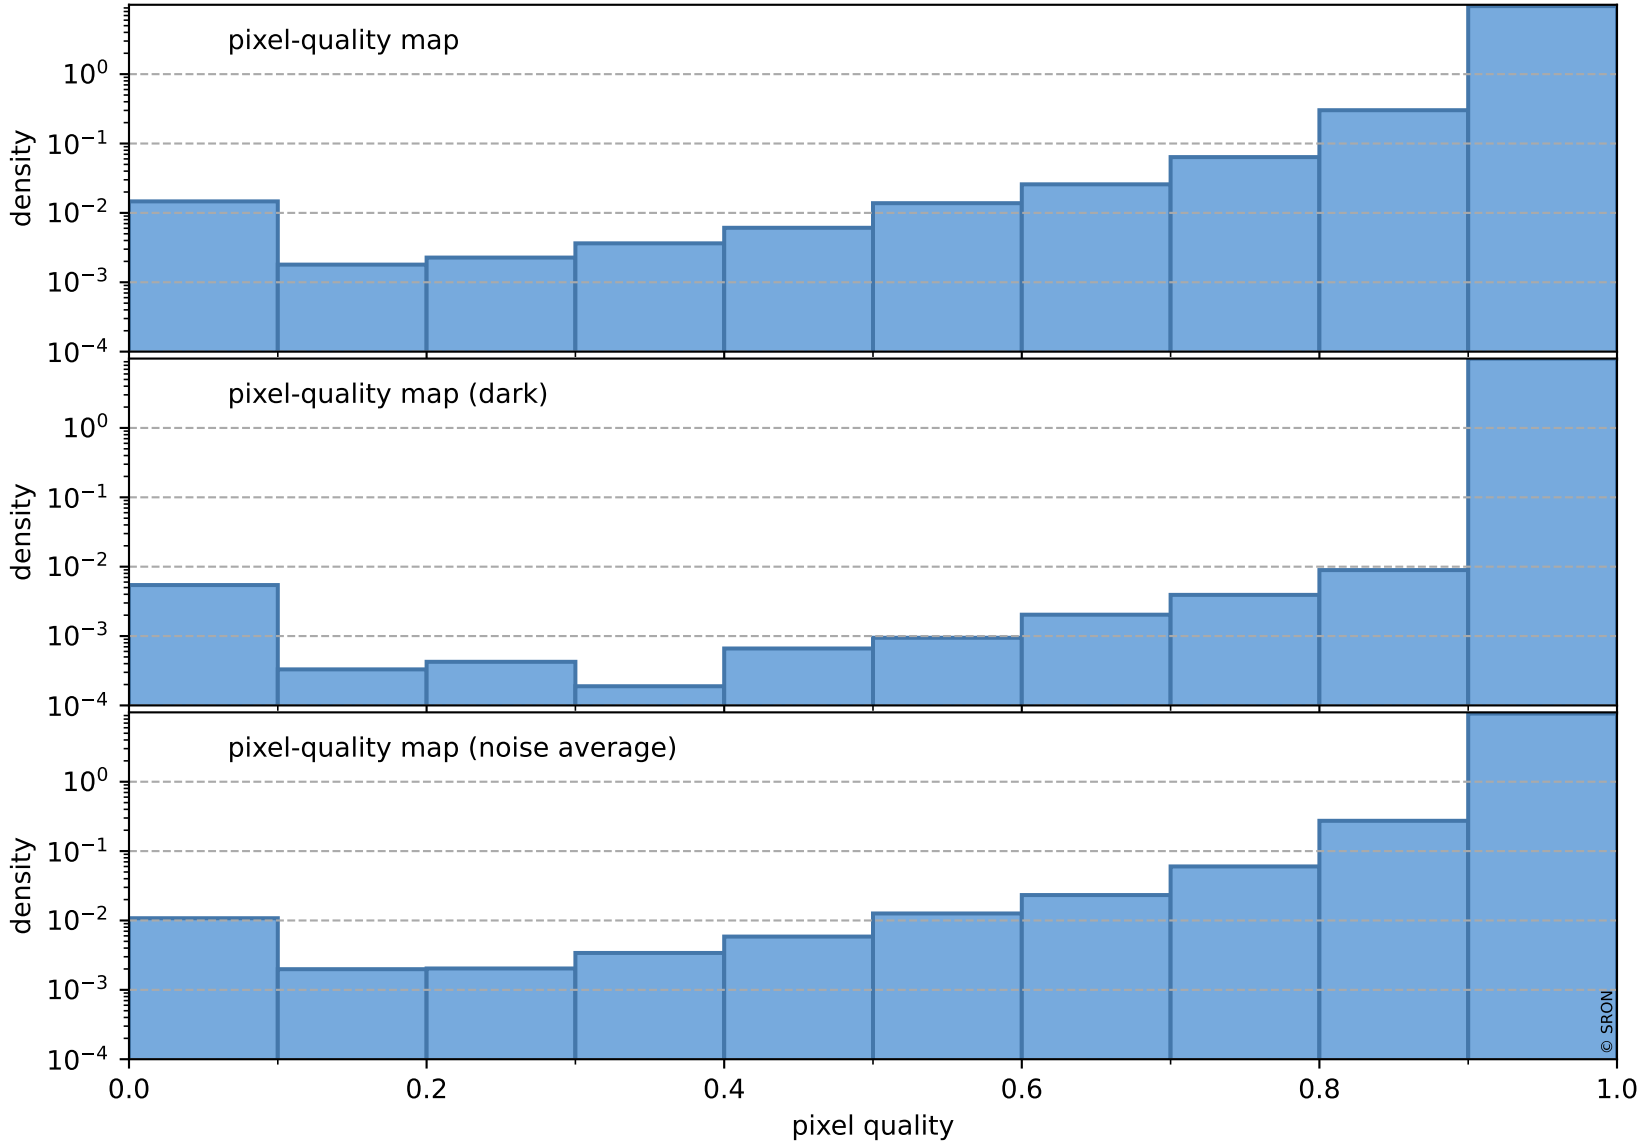

orbits : 19 in [5737, 5782]
coverage : 2018-11-21 / 2018-11-24
to good : 354
good to bad : 789
to worst : 100
created : 2023-08-22T07:49:37

total quality compared with SWIR pixel-quality CKD

Tropomi SWIR pixel quality (official)

orbits : 19 in [5737, 5782]
coverage : 2018-11-21 / 2018-11-24
created : 2023-08-22T07:49:37

Histograms of pixel-quality

Tropomi SWIR pixel quality (official) ground-tracks of Sentinel-5P

orbits : 19 in [5737, 5782]
coverage : 2018-11-21 / 2018-11-24
created : 2023-08-22T07:49:38

Tropomi SWIR pixel quality (official)

orbits : [2827, 5782]
coverage : 2018-04-30 / 2018-11-24
created : 2023-08-22T07:49:38

trend of pixel quality & temperatures