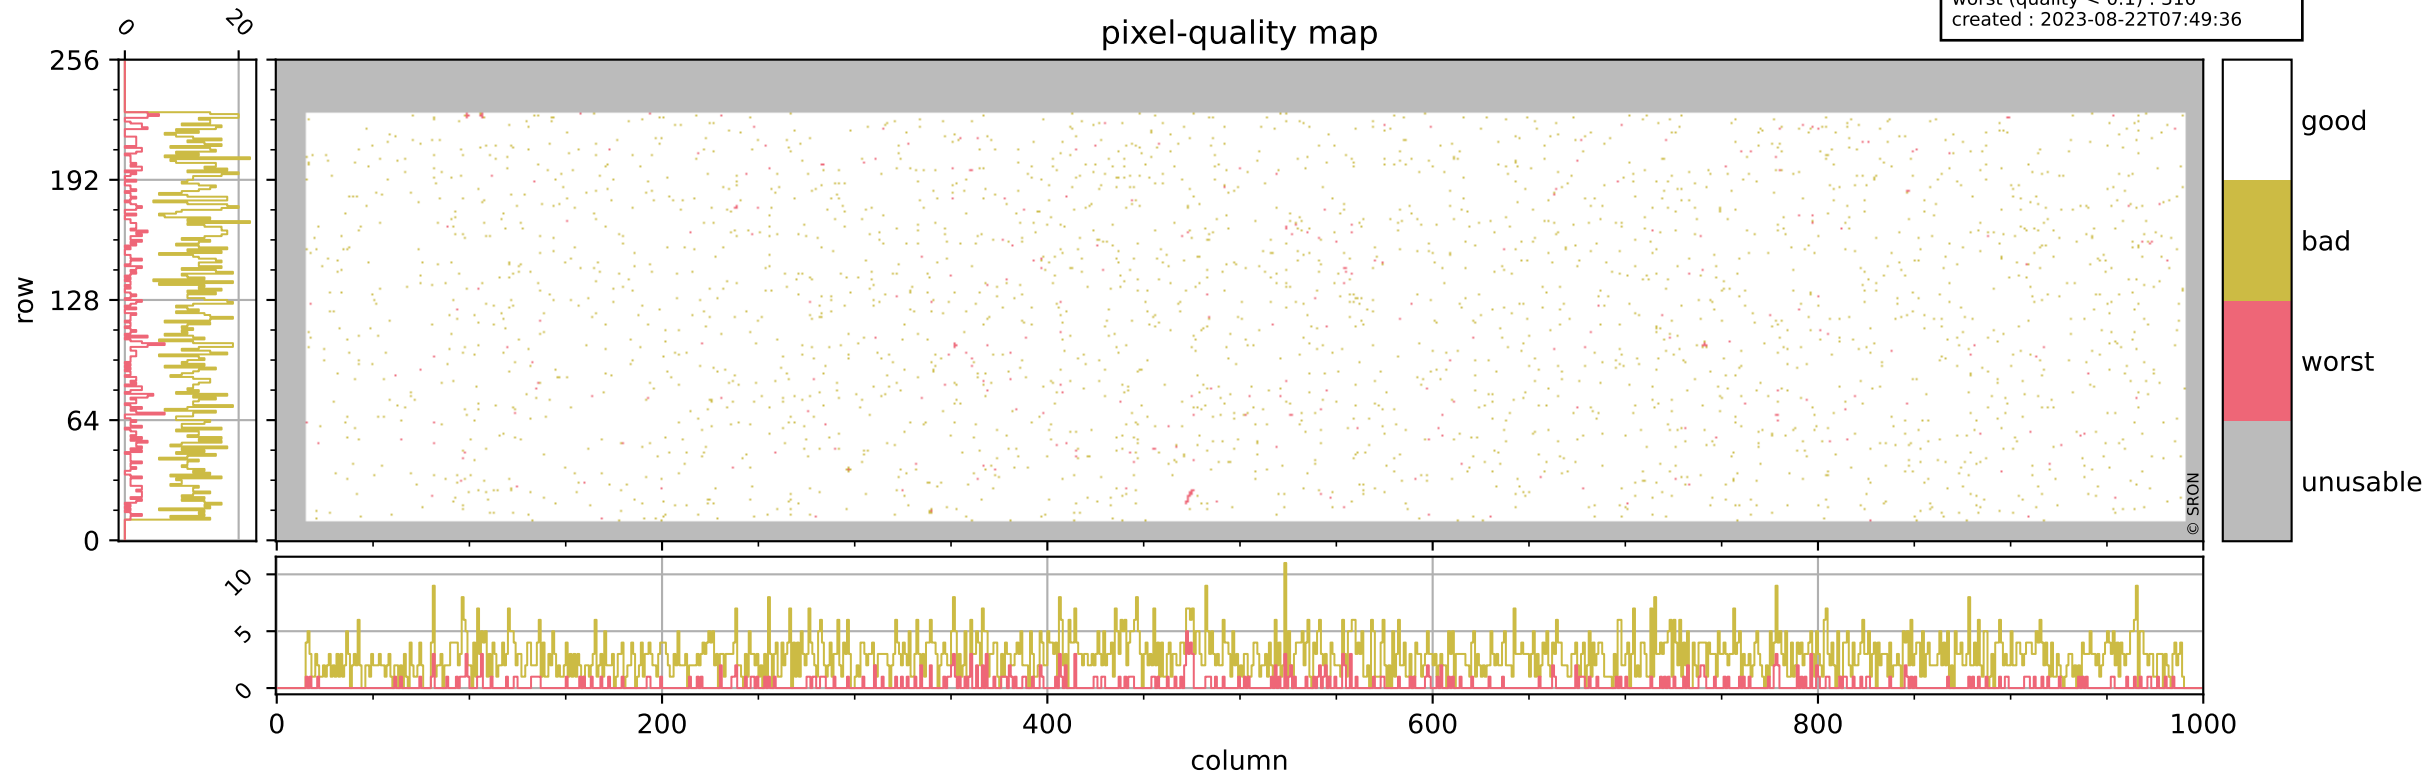

Tropomi SWIR pixel quality (official)

orbits : 19 in [5737, 5782]
coverage : 2018-11-21 / 2018-11-24
bad (quality < 0.8) : 2788
worst (quality < 0.1) : 310
created : 2023-08-22T07:49:36

pixel-quality map

Tropomi SWIR pixel quality (official)

orbits : 19 in [5737, 5782]
coverage : 2018-11-21 / 2018-11-24
bad (quality < 0.8) : 295
worst (quality < 0.1) : 115
created : 2023-08-22T07:49:37

pixel-quality map (dark)

Tropomi SWIR pixel quality (official)

orbits : 19 in [5737, 5782]
coverage : 2018-11-21 / 2018-11-24
bad (quality < 0.8) : 2540
worst (quality < 0.1) : 228
created : 2023-08-22T07:49:37

Tropomi SWIR pixel quality (official)

orbits : 19 in [5737, 5782]
coverage : 2018-11-21 / 2018-11-24
created : 2023-08-22T07:49:37

Histograms of pixel-quality

Tropomi SWIR pixel quality (official) ground-tracks of Sentinel-5P

orbits : 19 in [5737, 5782]
coverage : 2018-11-21 / 2018-11-24
created : 2023-08-22T07:49:38