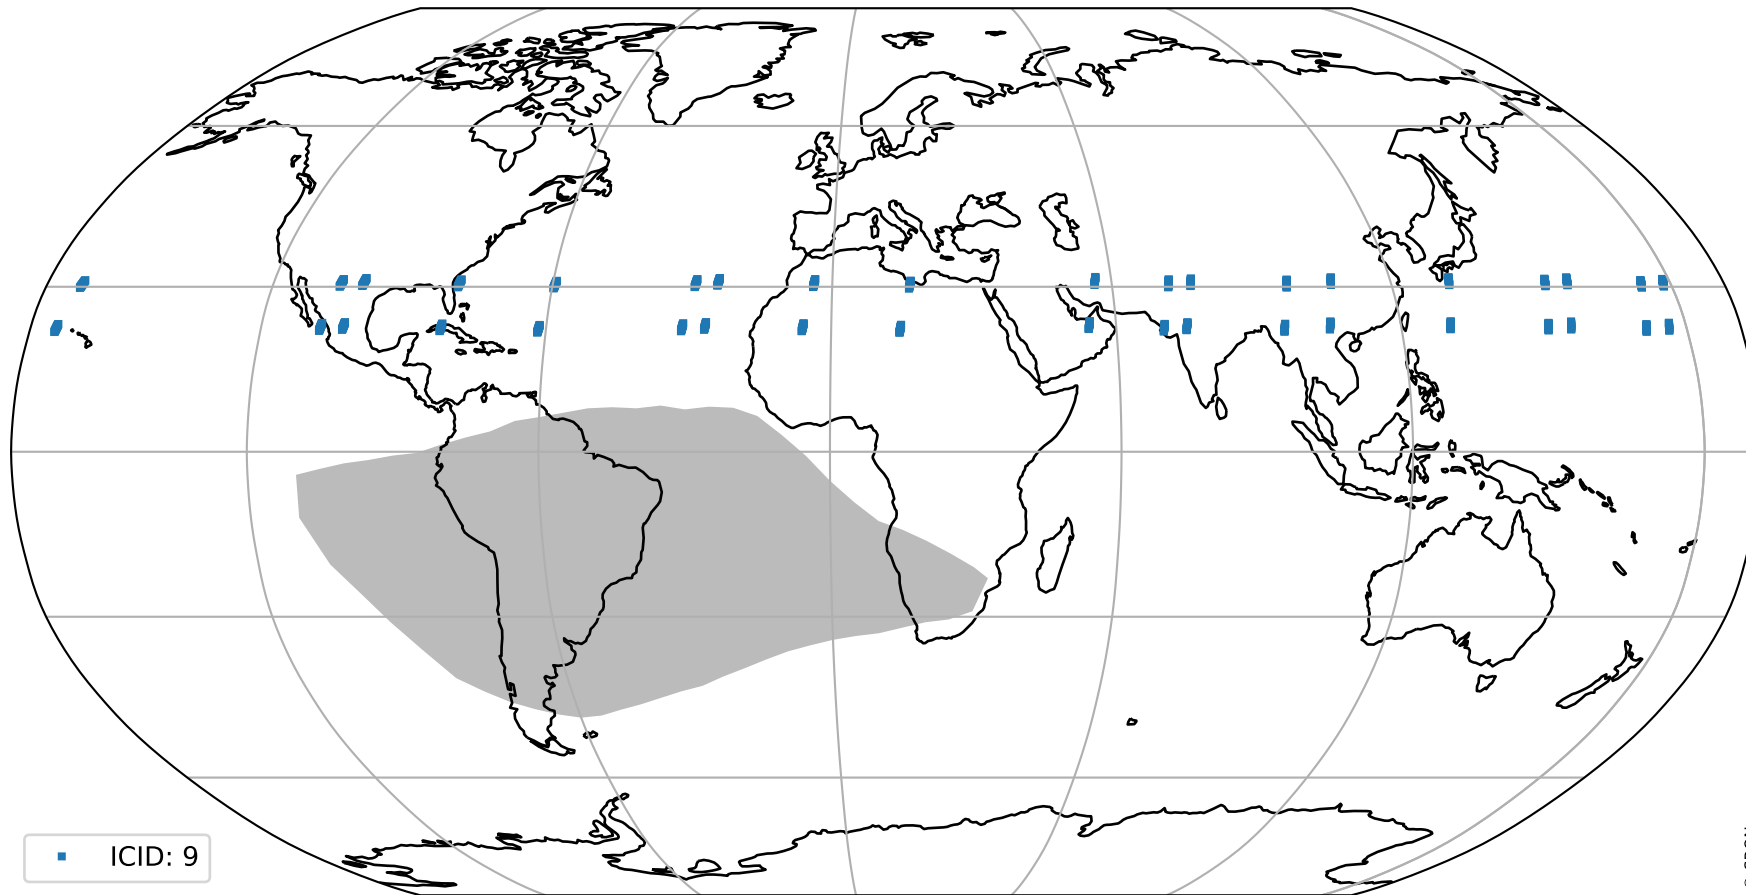

Tropomi SWIR pixel quality (official)

orbits : 19 in [5737, 5782]
coverage : 2018-11-21 / 2018-11-24
bad (quality < 0.8) : 2540
worst (quality < 0.1) : 228
created : 2023-08-22T07:49:37

Tropomi SWIR pixel quality (official)

orbits : 19 in [5737, 5782]
coverage : 2018-11-21 / 2018-11-24
to good : 354
good to bad : 789
to worst : 100
created : 2023-08-22T07:49:37

total quality compared with SWIR pixel-quality CKD

Tropomi SWIR pixel quality (official)

orbits : 19 in [5737, 5782]
coverage : 2018-11-21 / 2018-11-24
created : 2023-08-22T07:49:37

Histograms of pixel-quality

Tropomi SWIR pixel quality (official) ground-tracks of Sentinel-5P

orbits : 19 in [5737, 5782]
coverage : 2018-11-21 / 2018-11-24
created : 2023-08-22T07:49:38

Tropomi SWIR pixel quality (official)

orbits : [2827, 5782]
coverage : 2018-04-30 / 2018-11-24
created : 2023-08-22T07:49:38

trend of pixel quality & temperatures