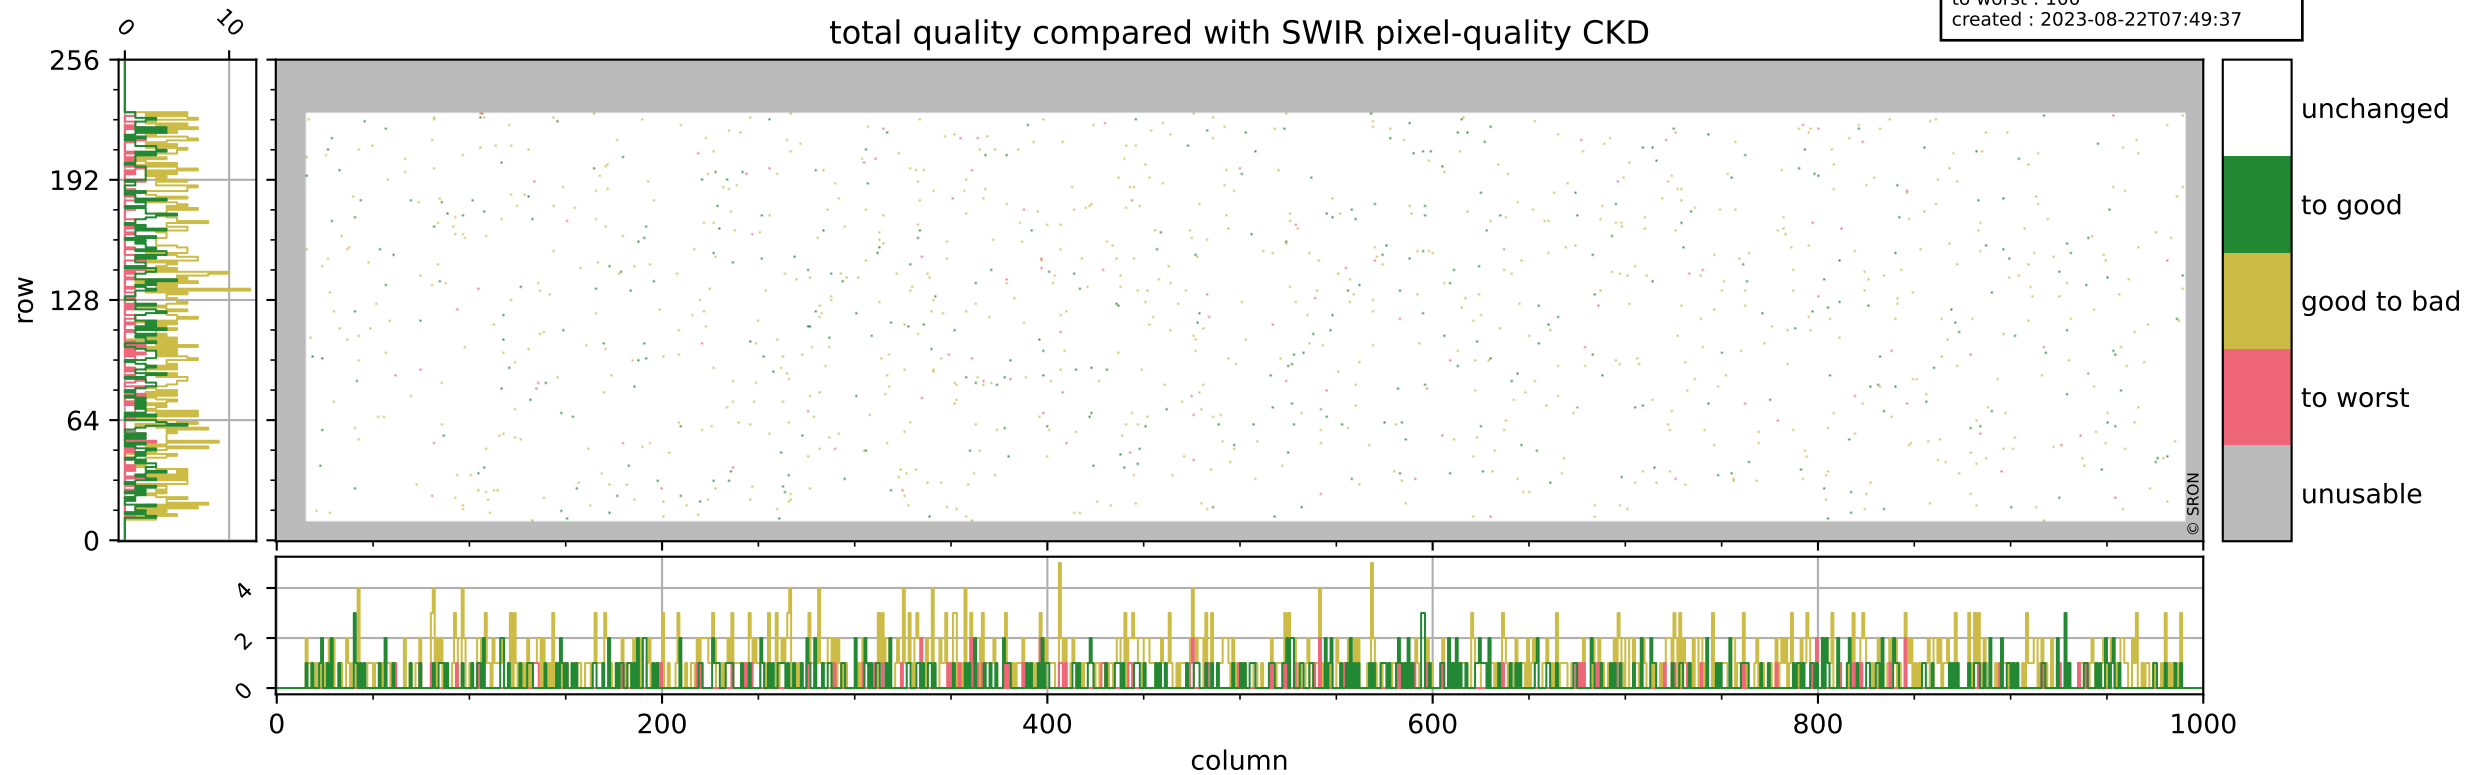

Tropomi SWIR pixel quality (official)

orbits : 19 in [5737, 5782]
coverage : 2018-11-21 / 2018-11-24
bad (quality < 0.8) : 295
worst (quality < 0.1) : 115
created : 2023-08-22T07:49:37

pixel-quality map (dark)

Tropomi SWIR pixel quality (official)

orbits : 19 in [5737, 5782]
coverage : 2018-11-21 / 2018-11-24
bad (quality < 0.8) : 2540
worst (quality < 0.1) : 228
created : 2023-08-22T07:49:37

Tropomi SWIR pixel quality (official)

orbits : 19 in [5737, 5782]
coverage : 2018-11-21 / 2018-11-24
to good : 354
good to bad : 789
to worst : 100
created : 2023-08-22T07:49:37

total quality compared with SWIR pixel-quality CKD

Tropomi SWIR pixel quality (official)

orbits : 19 in [5737, 5782]
coverage : 2018-11-21 / 2018-11-24
created : 2023-08-22T07:49:37

Histograms of pixel-quality

Tropomi SWIR pixel quality (official) ground-tracks of Sentinel-5P

orbits : 19 in [5737, 5782]
coverage : 2018-11-21 / 2018-11-24
created : 2023-08-22T07:49:38