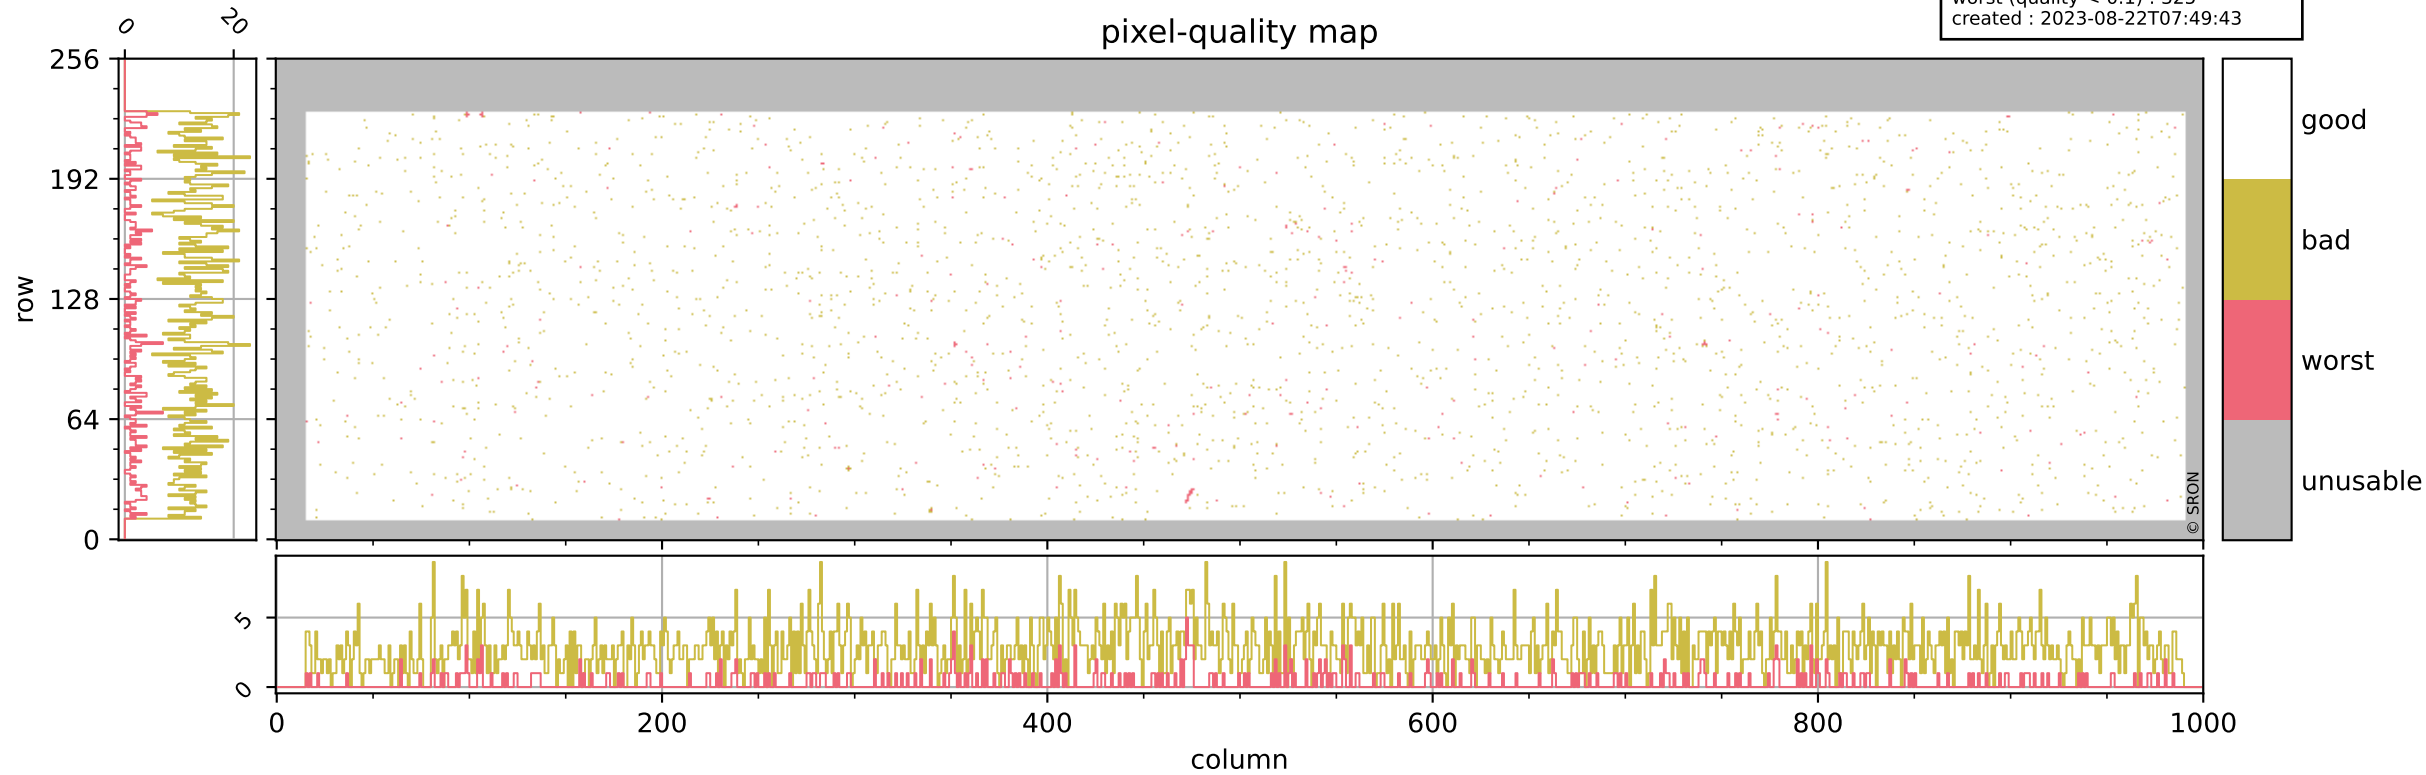

Tropomi SWIR pixel quality (official)

orbits : 20 in [5782, 5827]
coverage : 2018-11-24 / 2018-11-28
bad (quality < 0.8) : 2809
worst (quality < 0.1) : 325
created : 2023-08-22T07:49:43

pixel-quality map

Tropomi SWIR pixel quality (official)

orbits : 20 in [5782, 5827]
coverage : 2018-11-24 / 2018-11-28
bad (quality < 0.8) : 295
worst (quality < 0.1) : 115
created : 2023-08-22T07:49:43

Tropomi SWIR pixel quality (official)

orbits : 20 in [5782, 5827]
coverage : 2018-11-24 / 2018-11-28
bad (quality < 0.8) : 2559
worst (quality < 0.1) : 246
created : 2023-08-22T07:49:44

pixel-quality map (noise average)

Tropomi SWIR pixel quality (official)

orbits : 20 in [5782, 5827]
coverage : 2018-11-24 / 2018-11-28
created : 2023-08-22T07:49:44

Histograms of pixel-quality

Tropomi SWIR pixel quality (official) ground-tracks of Sentinel-5P

orbits : 20 in [5782, 5827]
coverage : 2018-11-24 / 2018-11-28
created : 2023-08-22T07:49:45