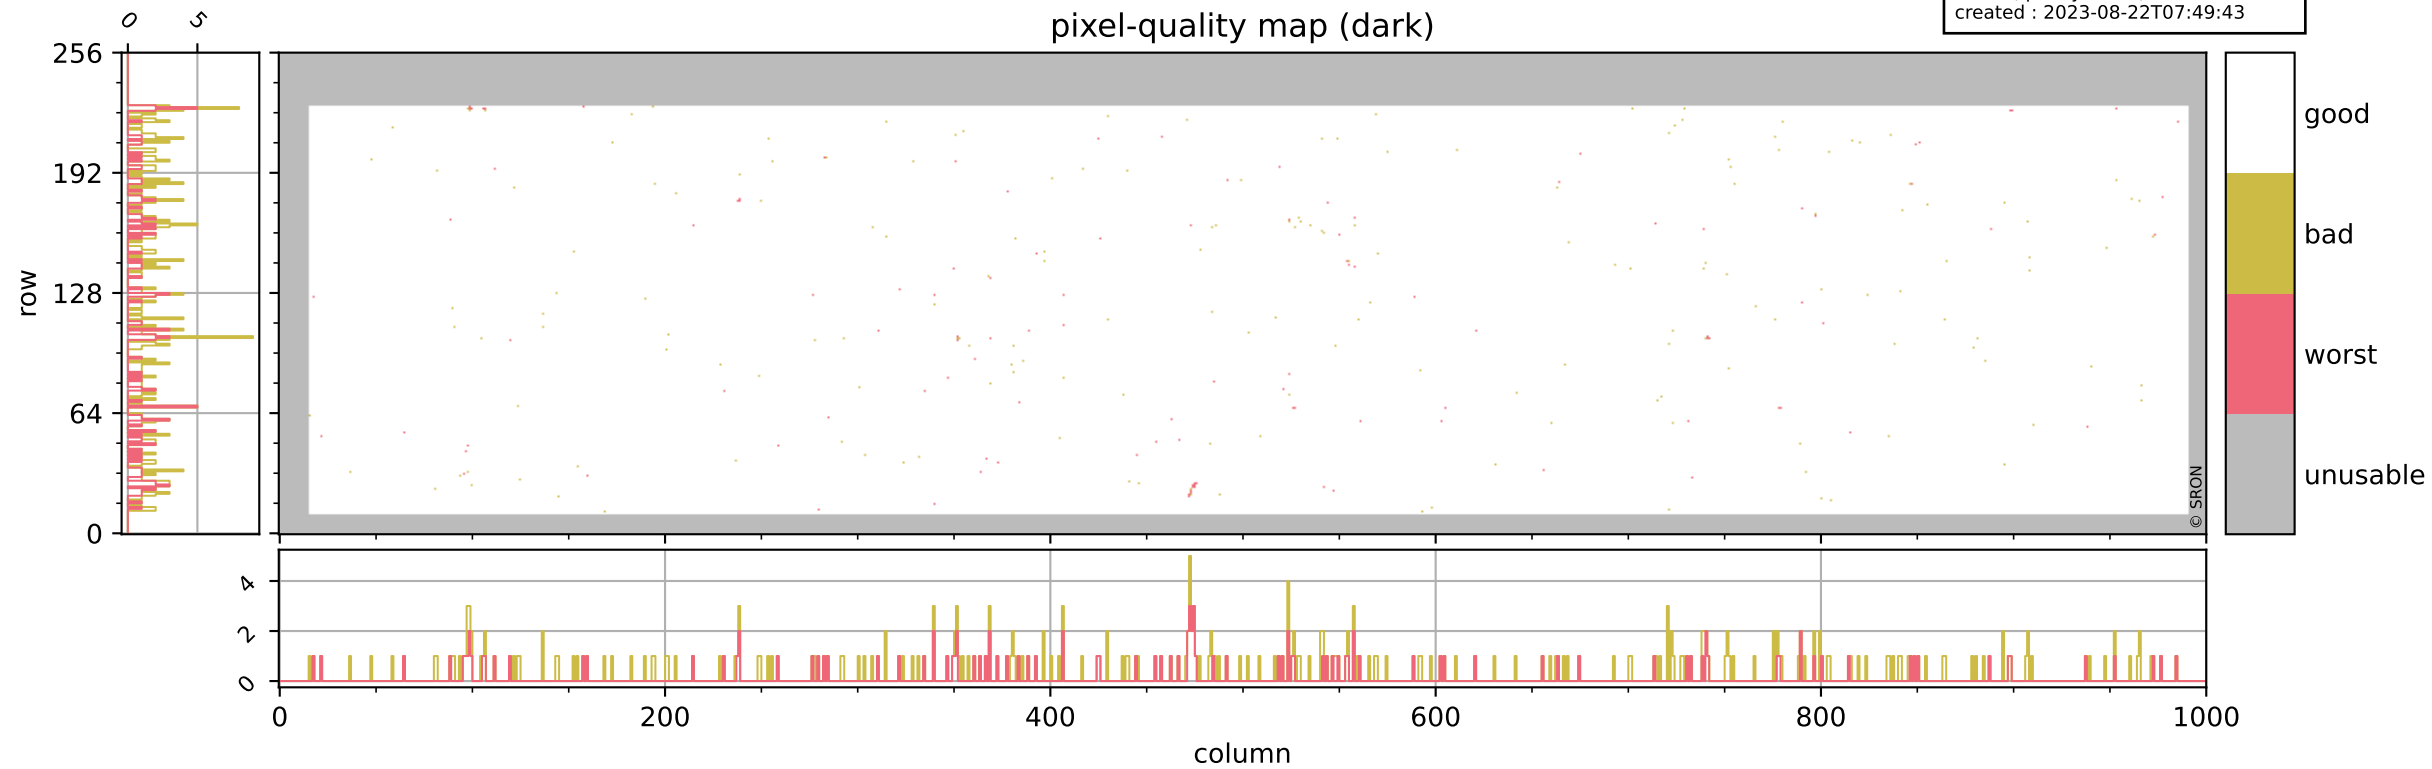

Tropomi SWIR pixel quality (official)

orbits : 20 in [5782, 5827]
coverage : 2018-11-24 / 2018-11-28
bad (quality < 0.8) : 2809
worst (quality < 0.1) : 325
created : 2023-08-22T07:49:43

pixel-quality map

Tropomi SWIR pixel quality (official)

orbits : 20 in [5782, 5827]
coverage : 2018-11-24 / 2018-11-28
bad (quality < 0.8) : 295
worst (quality < 0.1) : 115
created : 2023-08-22T07:49:43

Tropomi SWIR pixel quality (official)

orbits : 20 in [5782, 5827]
coverage : 2018-11-24 / 2018-11-28
bad (quality < 0.8) : 2559
worst (quality < 0.1) : 246
created : 2023-08-22T07:49:44

pixel-quality map (noise average)

Tropomi SWIR pixel quality (official)

orbits : 20 in [5782, 5827]
coverage : 2018-11-24 / 2018-11-28
to good : 357
good to bad : 800
to worst : 114
created : 2023-08-22T07:49:44

total quality compared with SWIR pixel-quality CKD

Tropomi SWIR pixel quality (official)