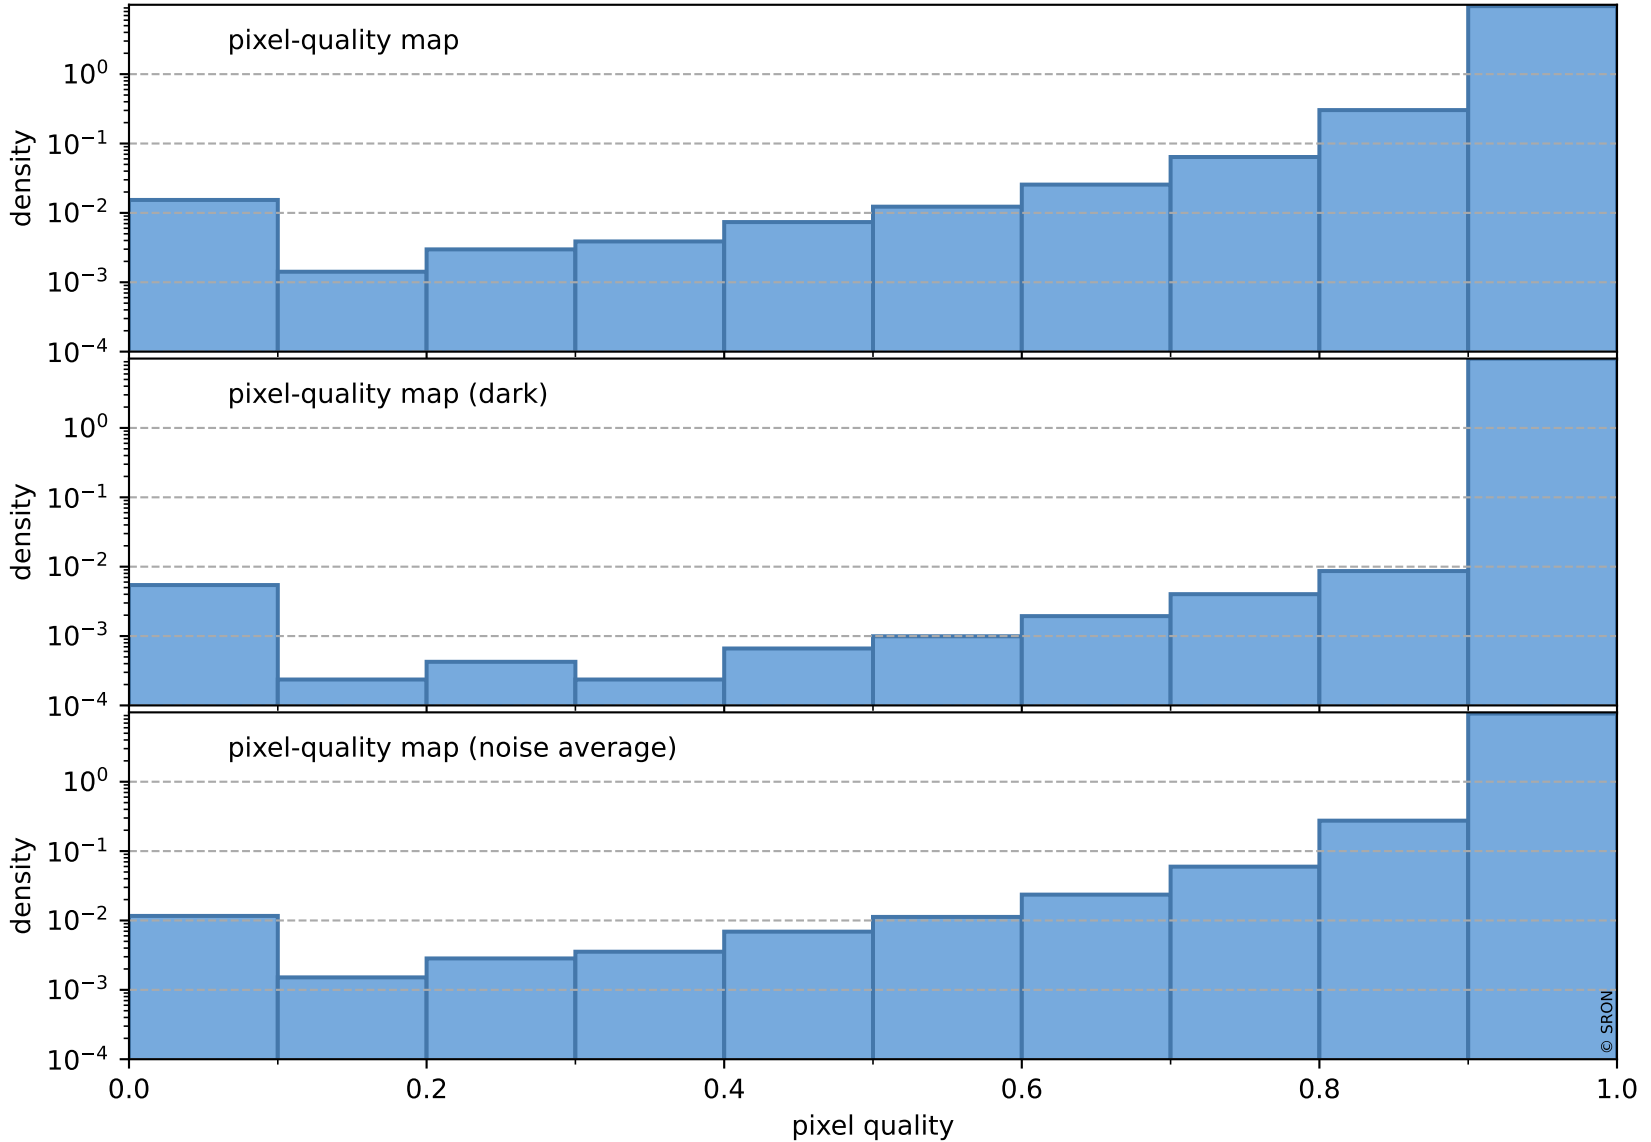

orbits : 20 in [5782, 5827]
coverage : 2018-11-24 / 2018-11-28
bad (quality < 0.8) : 2559
worst (quality < 0.1) : 246
created : 2023-08-22T07:49:44

pixel-quality map (noise average)

Tropomi SWIR pixel quality (official)

orbits : 20 in [5782, 5827]
coverage : 2018-11-24 / 2018-11-28
to good : 357
good to bad : 800
to worst : 114
created : 2023-08-22T07:49:44

total quality compared with SWIR pixel-quality CKD

Tropomi SWIR pixel quality (official)

orbits : 20 in [5782, 5827]
coverage : 2018-11-24 / 2018-11-28
created : 2023-08-22T07:49:44

Histograms of pixel-quality

Tropomi SWIR pixel quality (official) ground-tracks of Sentinel-5P

orbits : 20 in [5782, 5827]
coverage : 2018-11-24 / 2018-11-28
created : 2023-08-22T07:49:45

Tropomi SWIR pixel quality (official)

orbits : [2827, 5827]
coverage : 2018-04-30 / 2018-11-28
created : 2023-08-22T07:49:45

trend of pixel quality & temperatures