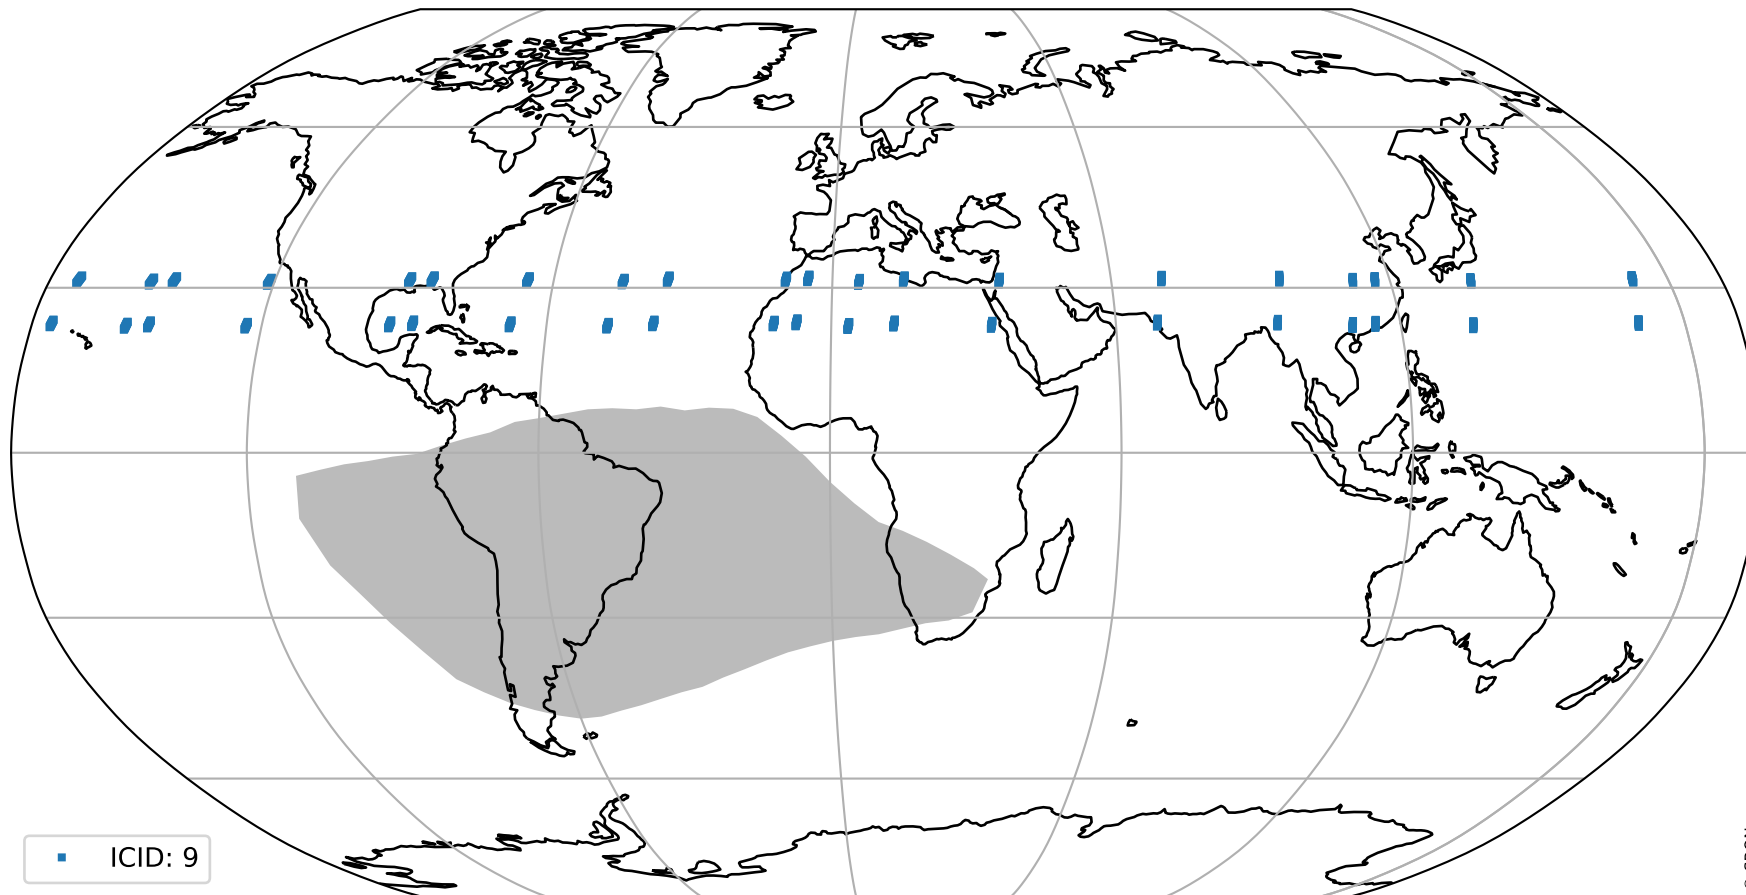

orbits : 20 in [5782, 5827]
coverage : 2018-11-24 / 2018-11-28
bad (quality < 0.8) : 2559
worst (quality < 0.1) : 246
created : 2023-08-22T07:49:44

pixel-quality map (noise average)

Tropomi SWIR pixel quality (official)

orbits : 20 in [5782, 5827]
coverage : 2018-11-24 / 2018-11-28
to good : 357
good to bad : 800
to worst : 114
created : 2023-08-22T07:49:44

total quality compared with SWIR pixel-quality CKD

Tropomi SWIR pixel quality (official)

orbits : 20 in [5782, 5827]
coverage : 2018-11-24 / 2018-11-28
created : 2023-08-22T07:49:44

Histograms of pixel-quality

Tropomi SWIR pixel quality (official) ground-tracks of Sentinel-5P

orbits : 20 in [5782, 5827]
coverage : 2018-11-24 / 2018-11-28
created : 2023-08-22T07:49:45

Tropomi SWIR pixel quality (official)

orbits : [2827, 5827]
coverage : 2018-04-30 / 2018-11-28
created : 2023-08-22T07:49:45

trend of pixel quality & temperatures