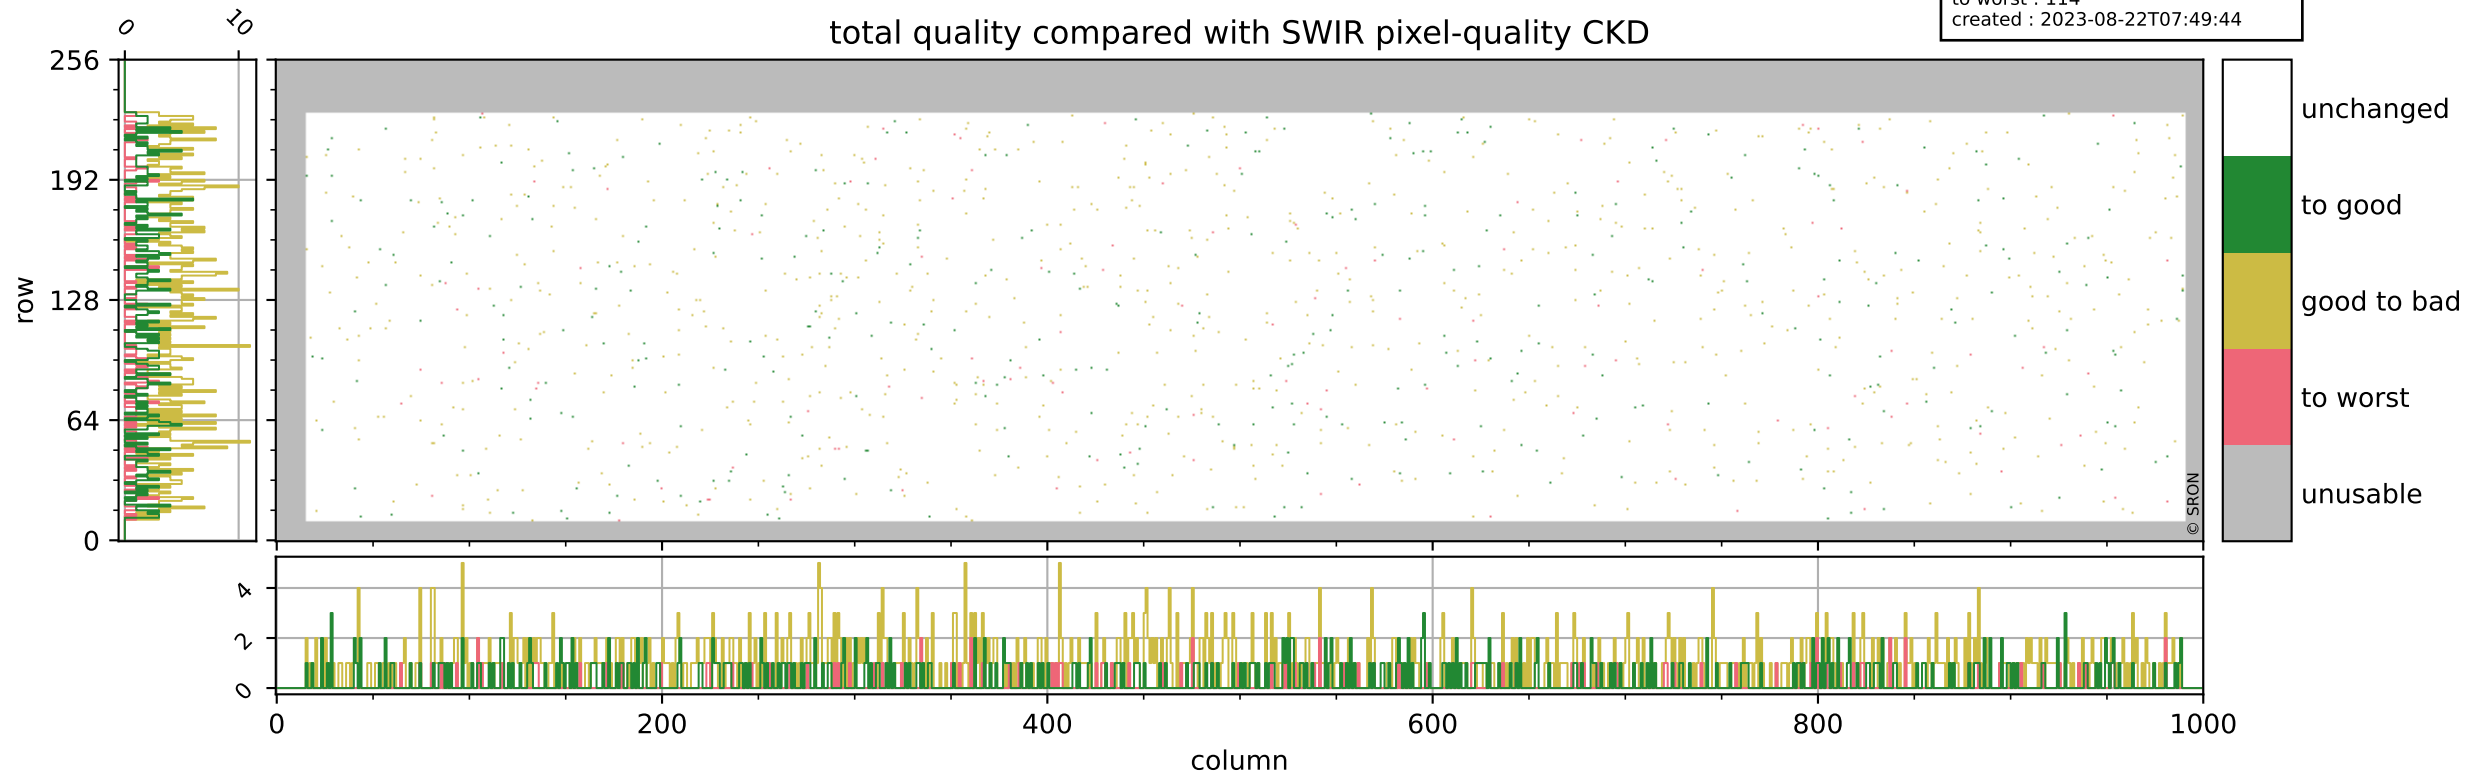

Tropomi SWIR pixel quality (official)

orbits : 20 in [5782, 5827]
coverage : 2018-11-24 / 2018-11-28
bad (quality < 0.8) : 295
worst (quality < 0.1) : 115
created : 2023-08-22T07:49:43

Tropomi SWIR pixel quality (official)

orbits : 20 in [5782, 5827]
coverage : 2018-11-24 / 2018-11-28
bad (quality < 0.8) : 2559
worst (quality < 0.1) : 246
created : 2023-08-22T07:49:44

pixel-quality map (noise average)

Tropomi SWIR pixel quality (official)

orbits : 20 in [5782, 5827]
coverage : 2018-11-24 / 2018-11-28
to good : 357
good to bad : 800
to worst : 114
created : 2023-08-22T07:49:44

total quality compared with SWIR pixel-quality CKD

Tropomi SWIR pixel quality (official)

orbits : 20 in [5782, 5827]
coverage : 2018-11-24 / 2018-11-28
created : 2023-08-22T07:49:44

Histograms of pixel-quality

Tropomi SWIR pixel quality (official) ground-tracks of Sentinel-5P

orbits : 20 in [5782, 5827]
coverage : 2018-11-24 / 2018-11-28
created : 2023-08-22T07:49:45