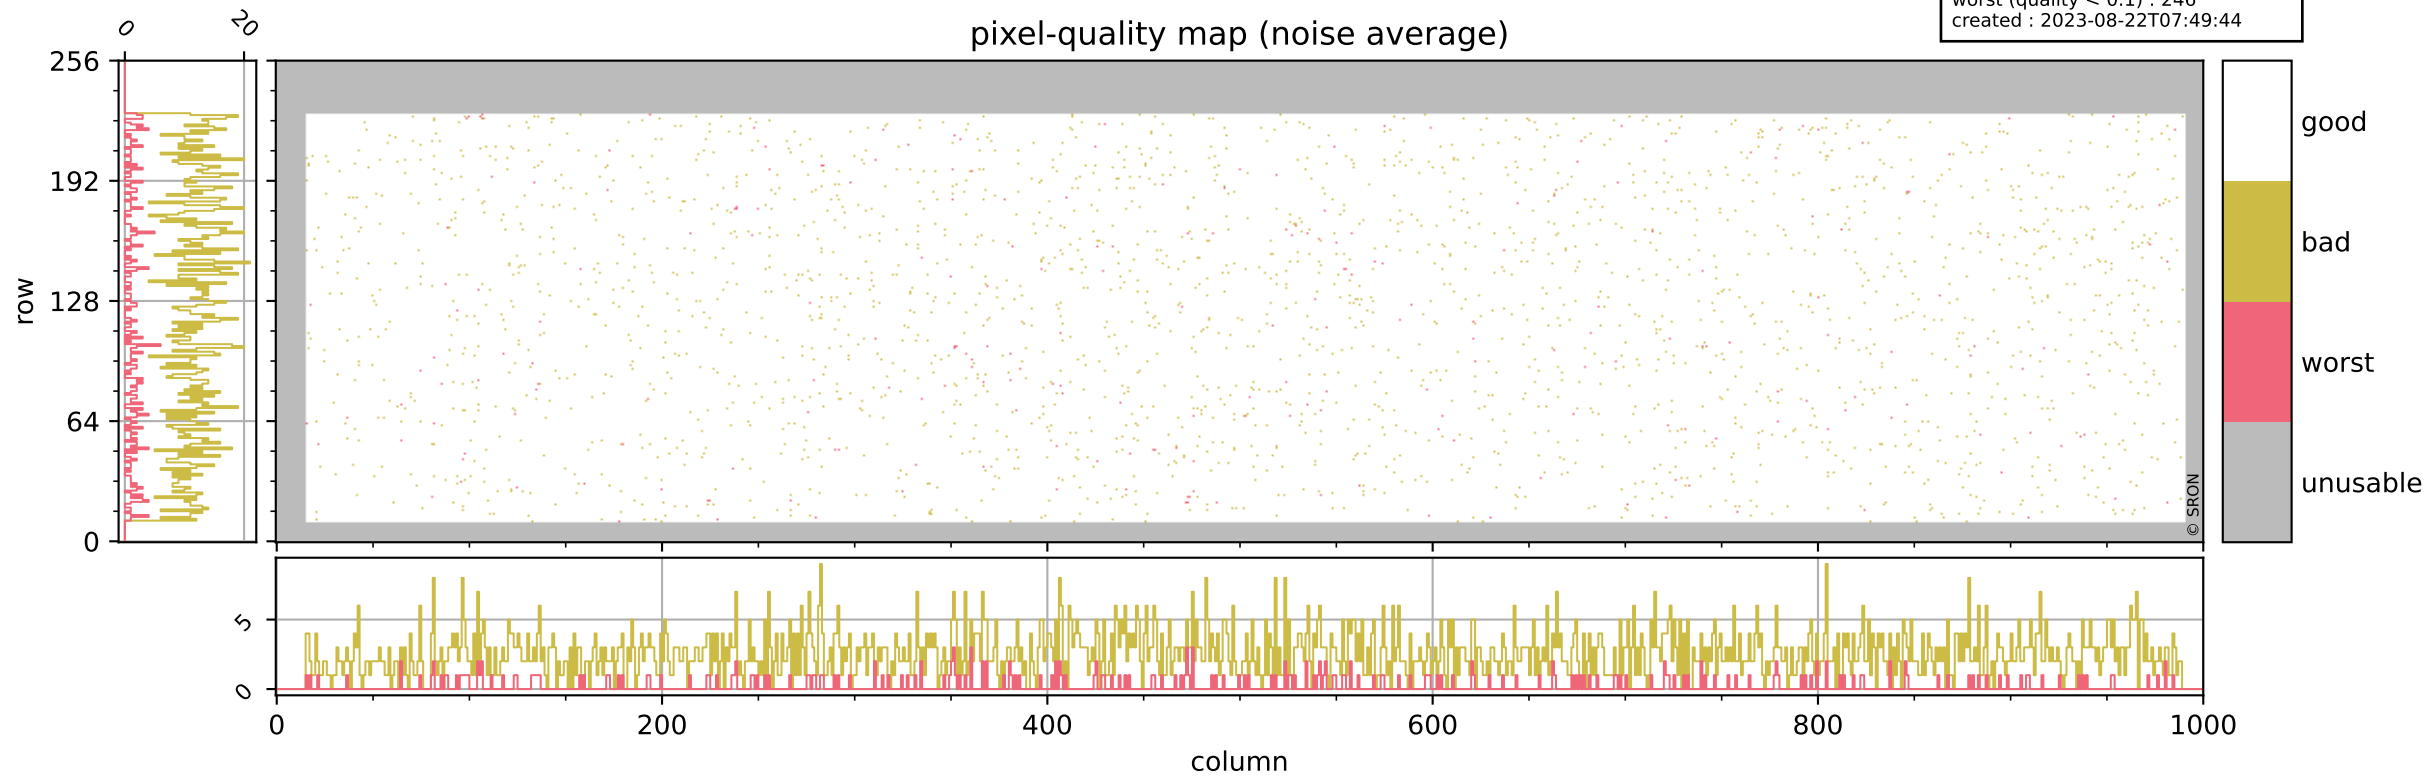

Tropomi SWIR pixel quality (official)

orbits : 20 in [5782, 5827]
coverage : 2018-11-24 / 2018-11-28
bad (quality < 0.8) : 295
worst (quality < 0.1) : 115
created : 2023-08-22T07:49:43

Tropomi SWIR pixel quality (official)

orbits : 20 in [5782, 5827]
coverage : 2018-11-24 / 2018-11-28
bad (quality < 0.8) : 2559
worst (quality < 0.1) : 246
created : 2023-08-22T07:49:44

pixel-quality map (noise average)

Tropomi SWIR pixel quality (official)

orbits : 20 in [5782, 5827]
coverage : 2018-11-24 / 2018-11-28
to good : 357
good to bad : 800
to worst : 114
created : 2023-08-22T07:49:44

total quality compared with SWIR pixel-quality CKD

Tropomi SWIR pixel quality (official)

orbits : 20 in [5782, 5827]
coverage : 2018-11-24 / 2018-11-28
created : 2023-08-22T07:49:44

Histograms of pixel-quality

Tropomi SWIR pixel quality (official) ground-tracks of Sentinel-5P

orbits : 20 in [5782, 5827]
coverage : 2018-11-24 / 2018-11-28
created : 2023-08-22T07:49:45